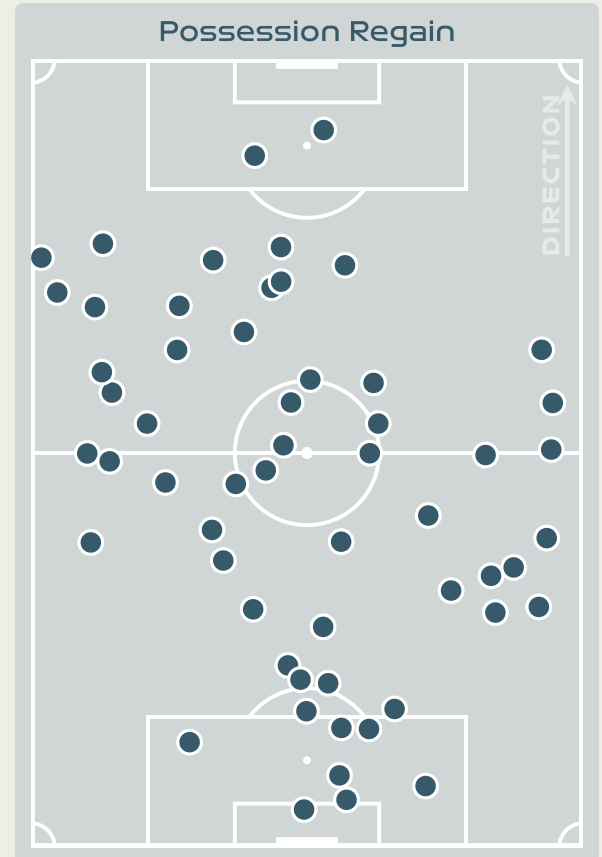

Defensive Actions

95

Forced Turnovers

59

Possession Regained

12

Interceptions

50

Tackles

4.38

Possession Actions / Defensive Action

Most Possession Regains

8

SPITSE Sherida
RIGHT BACK

#	Player	Total Possession Regains
1	VAN DOMSELAAR Daphne	5
3	VAN DER GRAGT Stefanie	4
6	ROORD Jill	7
7	BEERENSTEYN Lineth	2
8	SPITSE Sherida	8
10	VAN DE DONK Danielle	4
11	MARTENS Lieke	3
14	GROENEN Jackie	7
17	PELOVA Victoria	3
20	JANSSEN Dominique	7
22	BRUGTS Esmee	4
2	WILMS Lynn	0
9	SNOEIJES Katja	0
12	BAIJINGS Jill	0
18	CASPARIJ Kerstin	1
21	EGURROLA Damaris	4