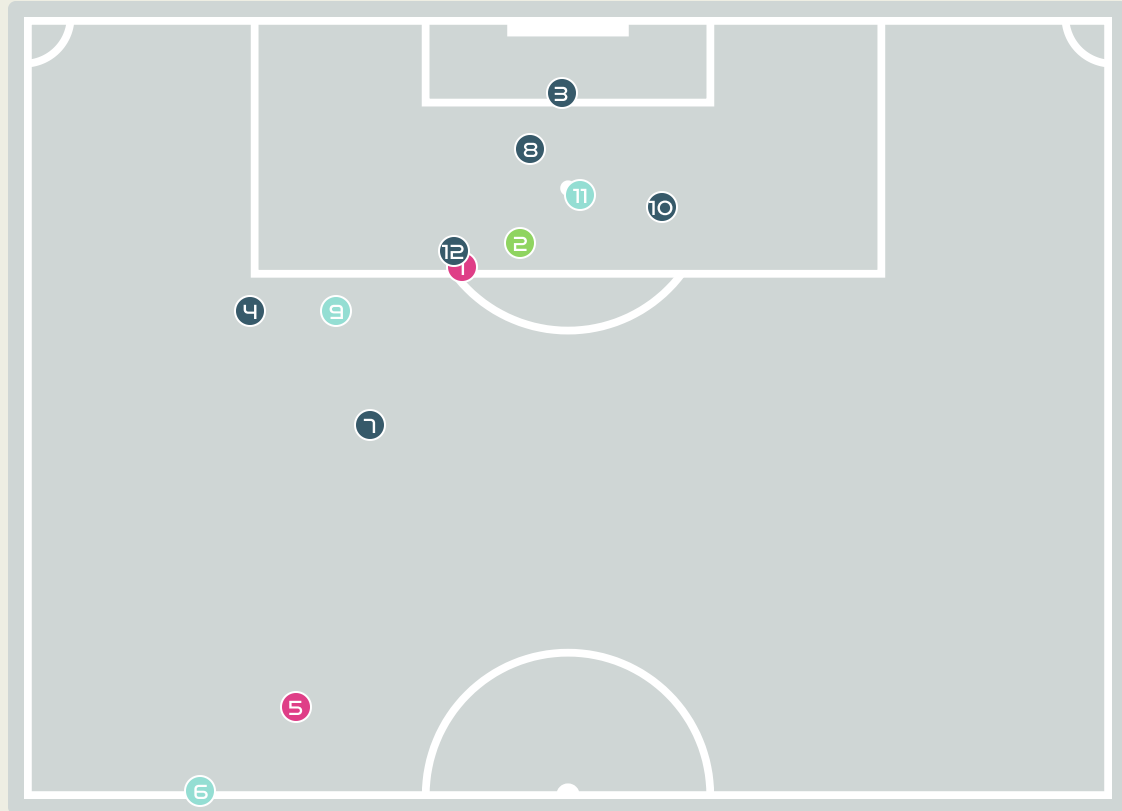

Goalkeeping Involvement

Netherlands

Netherlands GK Involvement Timeline

37
Total Involvements

South Africa

South Africa GK Involvement Timeline

50
Total Involvements

Goalkeeping Distribution

Goalkeeping Distribution

Goal Prevention

Total Attempts on Goal Faced	Total Goal Interventions	Save & Retain	Deflect & Retain	Save & Deflect	Save Attempt	No Save Attempt
14	7	2	0	5	1	6

Goal Prevention

12
Total Attempts on Goal Faced

80
Save %

Total Attempts on Goal Faced	Total Goal Interventions	Save & Retain	Deflect & Retain	Save & Deflect	Save Attempt	No Save Attempt
12	5	3	0	2	1	6

Aerial Control

Delivery Types Faced

Total	In Swing	Out Swing	Driven	Lofted	Cutback	Push
12	3	4	2	1	0	2

Aerial Control

Delivery Types Faced

Total	In Swing	Out Swing	Driven	Lofted	Cutback	Push
18	5	2	2	8	1	0

SET PLAYS

Netherlands v South Africa

Set Plays - Corners

38

Total Set Plays