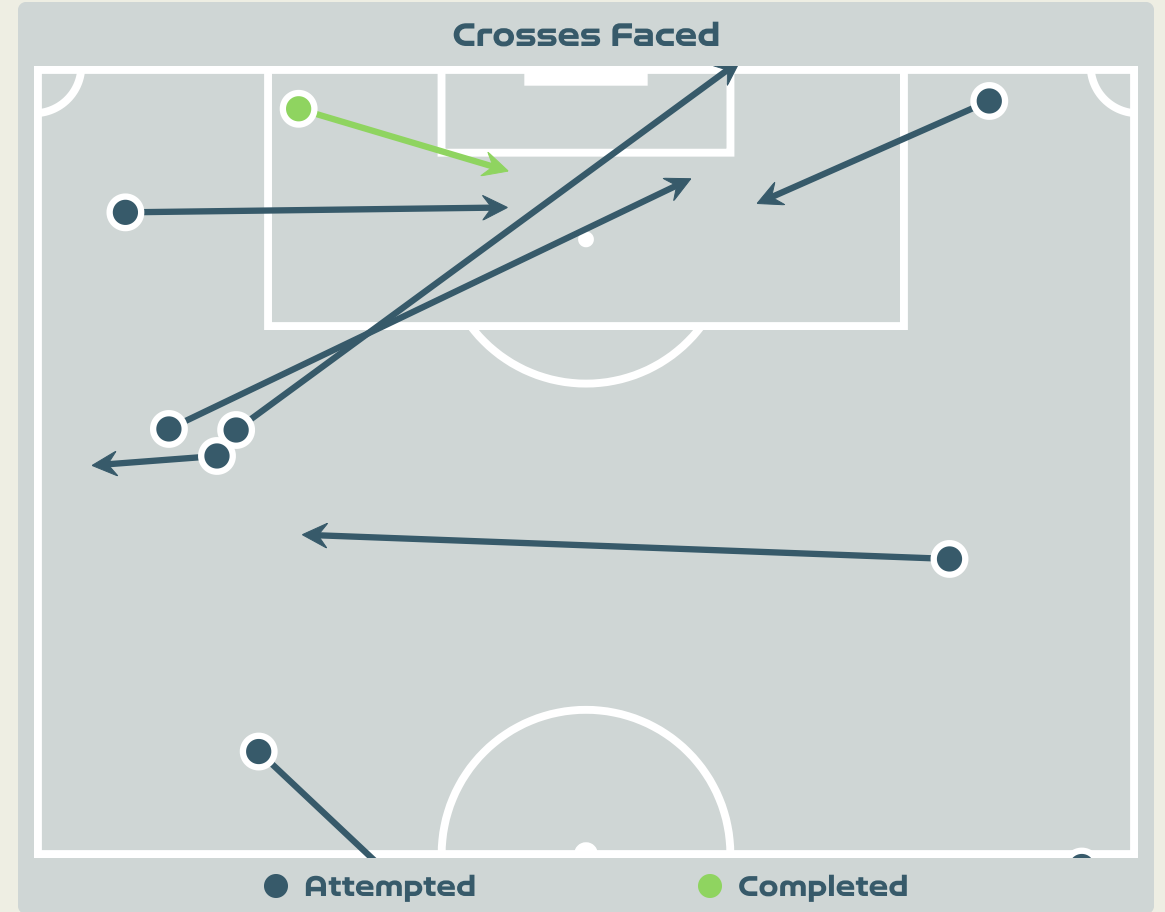

Goalkeeping Distribution

Goal Prevention

Total Attempts on Goal Faced	Total Goal Interventions	Save & Retain	Deflect & Retain	Save & Deflect	Save Attempt	No Save Attempt
14	7	2	0	5	1	6

Goal Prevention

12
Total Attempts on Goal Faced

80
Save %

Total Attempts on Goal Faced	Total Goal Interventions	Save & Retain	Deflect & Retain	Save & Deflect	Save Attempt	No Save Attempt
12	5	3	0	2	1	6

Aerial Control

Delivery Types Faced

Total	In Swing	Out Swing	Driven	Lofted	Cutback	Push
12	3	4	2	1	0	2

Aerial Control

Delivery Types Faced

Total	In Swing	Out Swing	Driven	Lofted	Cutback	Push
18	5	2	2	8	1	0

SET PLAYS

Netherlands v South Africa

Set Plays - Corners

38

Total Set Plays