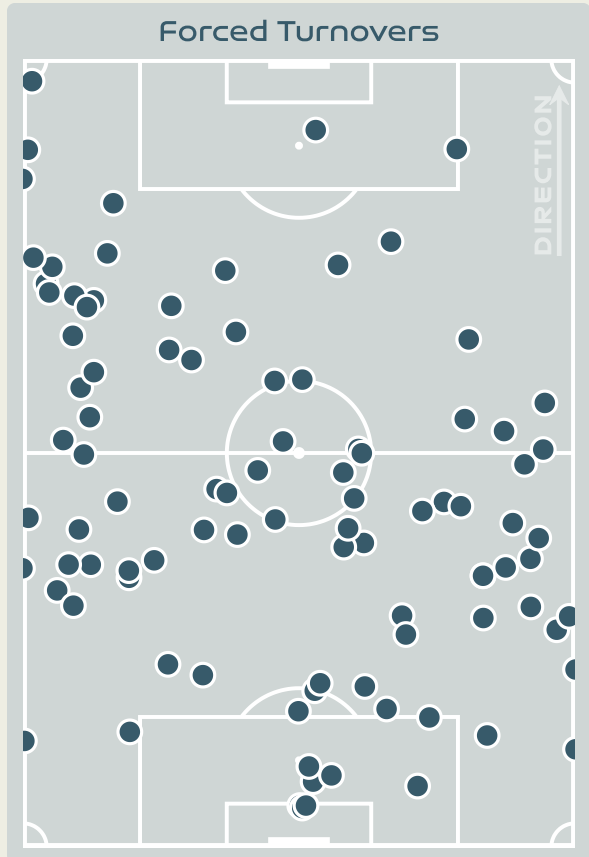

Defensive Actions

95

Forced Turnovers

59

Possession Regained

12

Interceptions

50

Tackles

4.38

Possession Actions / Defensive Action

Most Possession Regains

8

SPITSE Sherida
RIGHT BACK

#	Player	Total Possession Regains
1	VAN DOMSELAAR Daphne	5
3	VAN DER GRAGT Stefanie	4
6	ROORD Jill	7
7	BEERENSTEYN Lineth	2
8	SPITSE Sherida	8
10	VAN DE DONK Danielle	4
11	MARTENS Lieke	3
14	GROENEN Jackie	7
17	PELOVA Victoria	3
20	JANSSEN Dominique	7
22	BRUGTS Esmee	4
2	WILMS Lynn	0
9	SNOEIJES Katja	0
12	BAIJINGS Jill	0
18	CASPARIJ Kerstin	1
21	EGURROLA Damaris	4