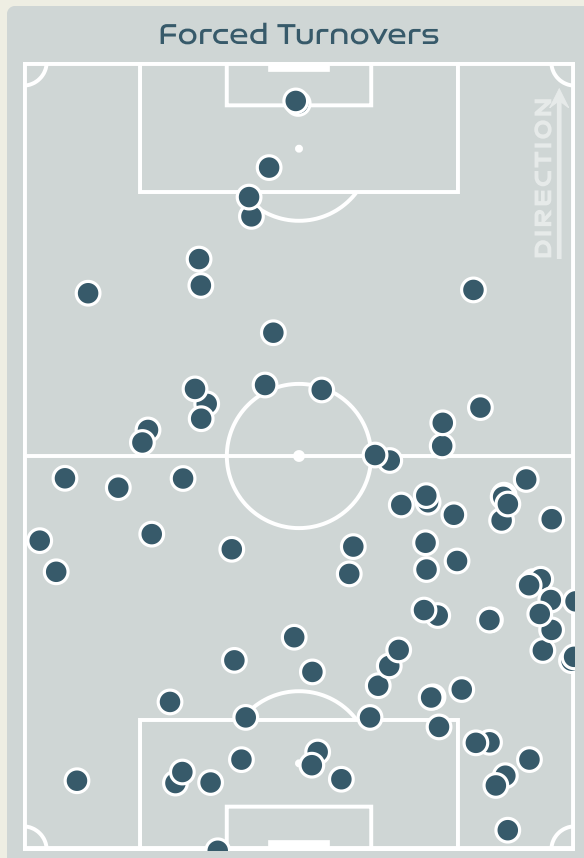

Defensive Actions

87

Forced Turnovers

67

Possession Regained

9

Interceptions

41

Tackles

2.22

Possession Actions / Defensive Action

Most Possession Regains

12

SWART Kaylin
GOALKEEPER

#	Player	Total Possession Regains
1	SWART Kaylin	12
2	RAMALEPE Lebohang	8
3	GAMEDE Bongeka	5
4	MATLOU Noko	8
7	DHLAMINI Karabo	4
8	MAGAIA Hildah	3
10	MOTLHALO Linda	3
11	KGATLANA Thembi	0
12	SEOPOSENWE Jermaine	2
13	MBANE Bambanani	5
19	BIYANA Kholosa	5
6	CESANE Noxolo	0
14	MAKHUBELA Tiisetso	8
17	KGADIETE Melinda	0
23	SHONGWE Wendy	4