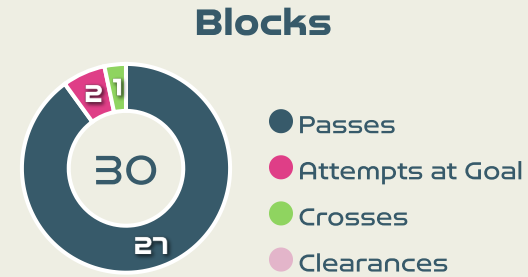

Defensive Actions

87

Forced Turnovers

67

Possession Regained

9

Interceptions

41

Tackles

2.22

Possession Actions / Defensive Action

Most Possession Regains

12

SWART Kaylin
GOALKEEPER

#	Player	Total Possession Regains
1	SWART Kaylin	12
2	RAMALEPE Lebohang	8
3	GAMEDE Bongeka	5
4	MATLOU Noko	8
7	DHLAMINI Karabo	4
8	MAGAIA Hildah	3
10	MOTLHALO Linda	3
11	KGATLANA Thembi	0
12	SEOPOSENWE Jermaine	2
13	MBANE Bambanani	5
19	BIYANA Kholosa	5
6	CESANE Noxolo	0
14	MAKHUBELA Tiisetso	8
17	KGADIETE Melinda	0
23	SHONGWE Wendy	4