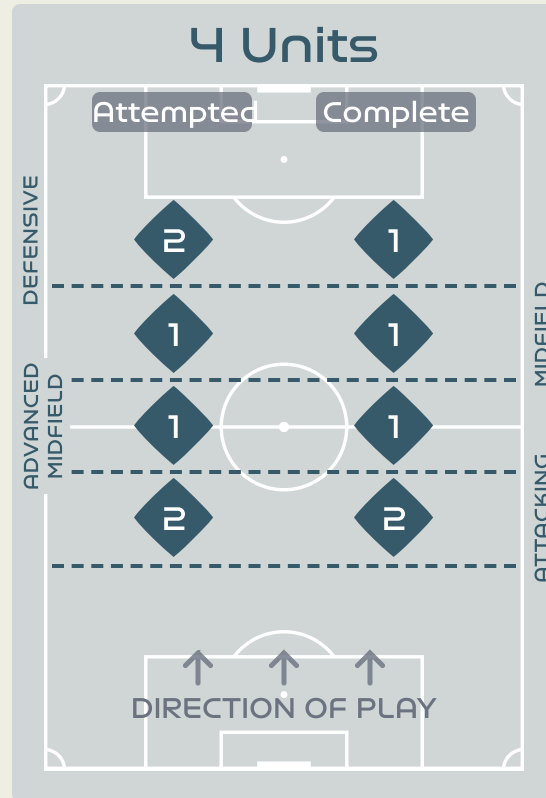

In Possession Line Height & Team Length

Line Breaks

Netherlands

Attempted Line Breaks

127

Attempted Line Breaks 6

Inside Shape 4

Outside Shape 2

Attempted Line Breaks 72

Inside Shape 36

Outside Shape 36

Attempted Line Breaks 49

Inside Shape 33

Outside Shape 16

Line Breaks

Attempted Line Breaks