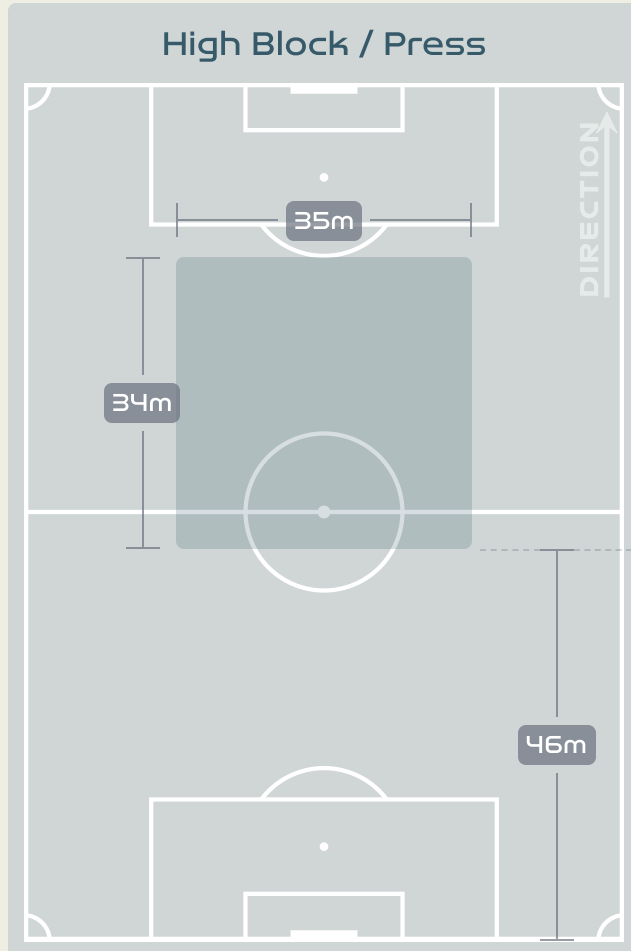

Tackles

2.22

Possession Actions / Defensive Action

Most Possession Regains

12

SWART Kaylin
GOALKEEPER

#	Player	Total Possession Regains
1	SWART Kaylin	12
2	RAMALEPE Lebohang	8
3	GAMEDE Bongeka	5
4	MATLOU Noko	8
7	DHLAMINI Karabo	4
8	MAGAIA Hildah	3
10	MOTLHALO Linda	3
11	KGATLANA Thembi	0
12	SEOPOSENWE Jermaine	2
13	MBANE Bambanani	5
19	BIYANA Kholosa	5
6	CESANE Noxolo	0
14	MAKHUBELA Tiisetso	8
17	KGADIETE Melinda	0
23	SHONGWE Wendy	4

Defensive Line Height & Team Length

Netherlands

Defensive Line Height & Team Length

Defensive Pressure

159	Total Pressures	328
44	Direct Pressures	82
1.24s	Avg Pressure Duration	1.6s
95	Forced Turnovers	87
6.83s	Ball Recovery Time	12.57s
58	Pushing on into Pressing	135
129	Pushing on	275
33	Pressing Direction Inside	52
71	Pressing Direction Outside	166