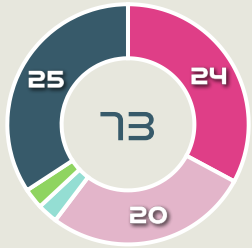

73

Offers Made in Final Third

Offers Made Inside Shape

Offers Made Outside Shape

88

Offers Made in Middle Third

20

Offers Made in Defensive Third

#	Player	Offers Made	Offers Received	% Made & Received
1	SWART Kaylin	2	1	50%
2	RAMALEPE Lebohanga	4	0	0%
3	GAMEDE Bongeka	14	5	35.7%
4	MATLOU Noko	2	1	50%
7	DHLAMINI Karabo	8	3	37.5%
8	MAGAIA Hildah	46	13	28.3%
10	MOTLHALO Linda	25	6	24%
11	KGATLANA Thembi	34	12	35.3%
12	SEOPOSENWE Jermaine	5	3	60%
13	MBANE Bambanani	2	1	50%
19	BIYANA Kholosa	19	8	42.1%
6	CESANE Noxolo	0	0	0%
14	MAKHUBELA Tiisetso	3	1	33.3%
17	KGADIETE Melinda	1	1	100%
23	SHONGWE Wendy	16	6	37.5%

Movement to Receive

Movement Types by Phase

Final Third Phase

Progression Phase

Build Up Phase

All Movement Types

- In Front
- In Between
- Out to In
- In to Out
- In Behind

Top Ranked Players