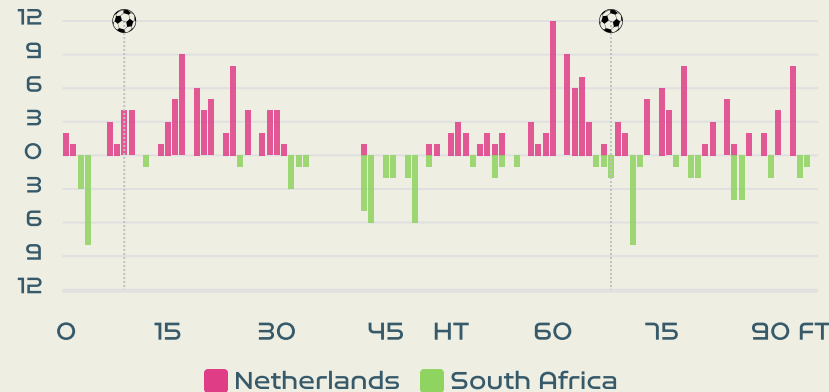

Distribution in the Final Third