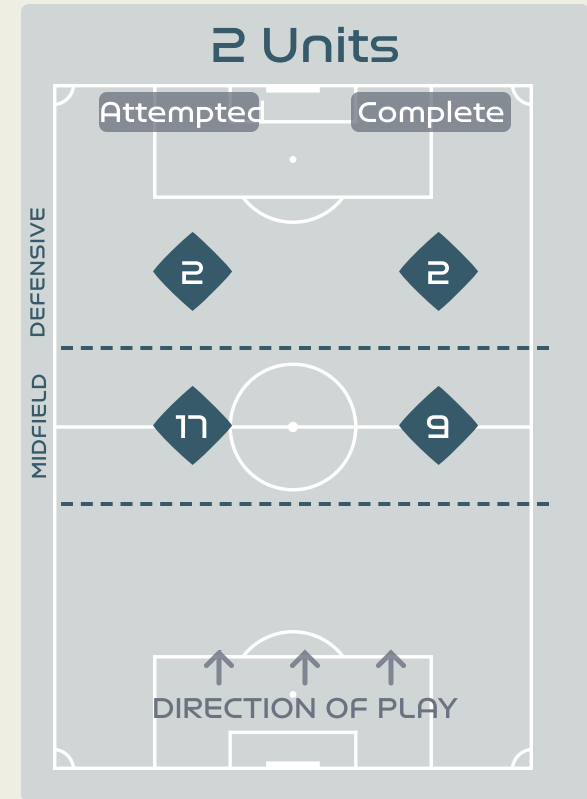

In Possession Line Height & Team Length

Line Breaks

Netherlands

Attempted Line Breaks

127

Attempted Line Breaks 6

Inside Shape 4

Outside Shape 2

Attempted Line Breaks 72

Inside Shape 36

Outside Shape 36

Attempted Line Breaks 49

Inside Shape 33

Outside Shape 16

Line Breaks

Attempted Line Breaks

79

Attempted Line Breaks 7
 Inside Shape 6
 Outside Shape 1

Attempted Line Breaks 53
 Inside Shape 40
 Outside Shape 13

Attempted Line Breaks 19
 Inside Shape 14
 Outside Shape 5

Line Breaks

					4 Units				3 Units			2 Units		Direction			Distribution Type		
#	Player	Line Breaks Attempted	Line Breaks Completed	Line Break Completion %	Attacking Line	Attacking Midfield Line	Midfield Line	Defensive Line	Attacking Line	Midfield Line	Defensive Line	Midfield Line	Defensive Line	Through	Around	Over	Pass	Cross	Ball Progression
1	VAN DOMSELAAR Daphne	4	4	100%	0	0	0	0	3	0	0	1	0	1	0	3	4	0	0
3	VAN DER GRAGT Stefanie	11	9	81%	0	0	0	0	3	4	0	4	0	3	2	6	11	0	0
6	ROORD Jill	7	5	71%	1	0	1	0	0	2	0	3	0	1	4	2	7	0	0
7	BEERENSTEYN Lineth	3	0	0%	0	0	0	0	0	1	0	0	2	3	0	0	2	0	1
8	SPITSE Sherida	19	13	68%	0	0	0	0	8	3	1	5	2	0	9	10	17	2	0
10	VAN DE DONK Danielle	8	5	62%	0	0	0	0	0	2	1	3	2	3	1	4	8	0	0
11	MARTENS Lieke	7	7	100%	0	0	0	0	0	0	3	3	1	5	0	2	7	0	0
14	GROENEN Jackie	2	2	100%	0	0	0	0	1	0	0	1	0	1	1	0	2	0	0
17	PELOVA Victoria	15	11	73%	1	0	0	0	2	7	0	5	0	3	5	7	12	0	3
20	JANSSEN Dominique	29	24	82%	0	1	0	1	10	6	1	10	0	7	9	13	29	0	0
22	BRUGTS Esmee	9	7	77%	0	0	0	0	2	3	0	4	0	2	4	3	7	1	1
2	WILMS Lynn	0	0	0%	0	0	0	0	0	0	0	0	0	0	0	0	0	0	0
9	SNOEIJS Katja	0	0	0%	0	0	0	0	0	0	0	0	0	0	0	0	0	0	0
12	BAIJINGS Jill	0	0	0%	0	0	0	0	0	0	0	0	0	0	0	0	0	0	0
18	CASPARIJ Kerstin	2	1	50%	0	0	0	1	0	0	1	0	0	0	1	1	2	0	0
21	EGURROLA Damaris	11	8	72%	0	0	0	0	1	7	0	3	0	4	5	2	11	0	0