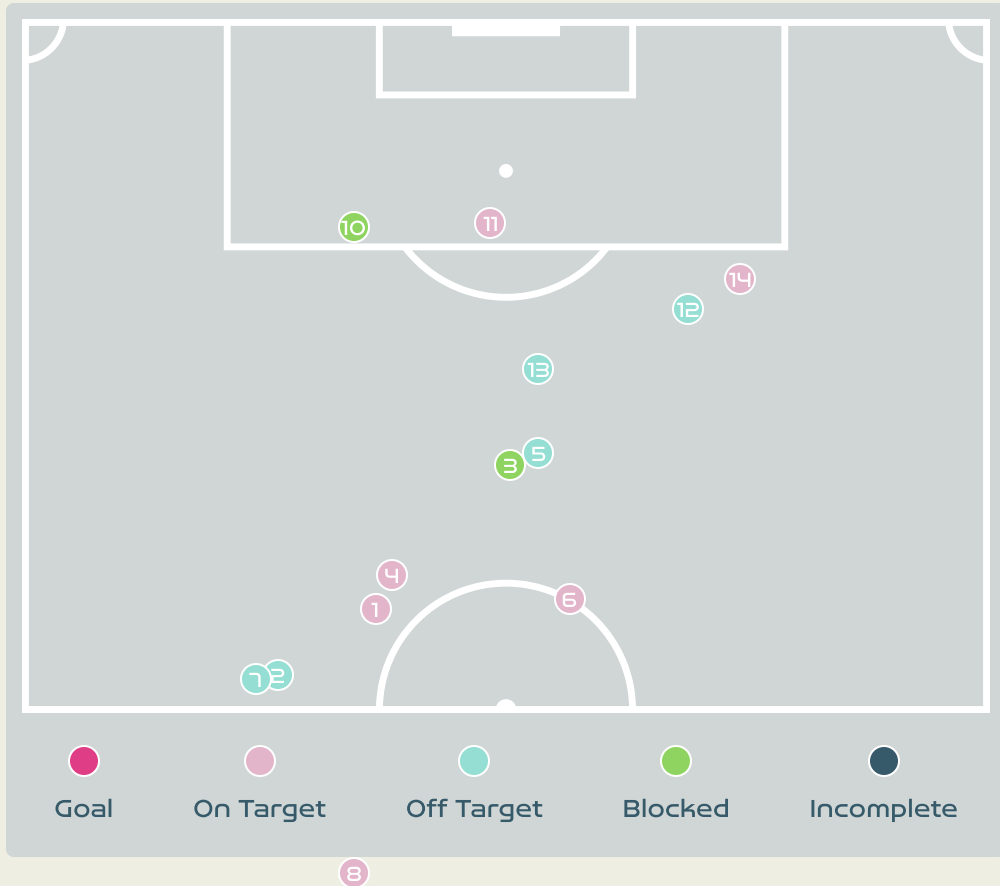

Attempts at Goal

Key	Outcome	Shots
	Goals	2
	On Target	4
	Off Target	5
	Blocked	2
	Incomplete	0

Attempts at Goal

Time	Player	Outcome	Body Part	Delivery Type
7	22 BRUGTS Esmee	On Target - Saved	Right Foot	Other
8	11 MARTENS Lieke	Incomplete - Blocked	Head	Corner
8	6 ROORD Jill	On Target - Goal	Head	Loose Ball
17	11 MARTENS Lieke	Incomplete - Blocked	Right Foot	Pass
27	10 VAN DE DONK Danielle	On Target - Saved	Right Foot	Other
35	22 BRUGTS Esmee	On Target - Saved	Right Foot	Pass
41	20 JANSSEN Dominique	Off Target	Right Foot	Freekick
48	7 BEERENSTEYN Lineth	Off Target	Head	Pass
67	7 BEERENSTEYN Lineth	Off Target - Goal	Left Foot	Pass
70	6 ROORD Jill	Deflected Off Target - Defensive Event	Right Foot	Pass
73	11 MARTENS Lieke	On Target - Saved	Right Foot	Loose Ball
82	6 ROORD Jill	Off Target	Left Foot	Pass

Attempts at Goal

Key	Outcome	Shots
	Goals	0
	On Target	7
	Off Target	5
	Blocked	2
	Incomplete	0

Attempts at Goal

Time	Player	Outcome	Body Part	Delivery Type
5	11 KGATLANA Thembi	On Target - Saved	Right Foot	Pass
11	11 KGATLANA Thembi	Off Target	Right Foot	Pass
13	19 BIYANA Kholosa	Incomplete - Blocked	Right Foot	Freekick
34	11 KGATLANA Thembi	On Target - Saved	Right Foot	Pass
43	10 MOTLHALO Linda	Off Target	Right Foot	Loose Ball
45	11 KGATLANA Thembi	On Target - Saved	Left Foot	Pass
46	19 BIYANA Kholosa	Off Target	Right Foot	Freekick
48	11 KGATLANA Thembi	On Target - Saved	Left Foot	Pass
48	23 SHONGWE Wendy	On Target	Left Foot	Loose Ball
71	23 SHONGWE Wendy	Incomplete - Blocked	Left Foot	Pass
71	10 MOTLHALO Linda	On Target - Saved	Left Foot	Pass
72	11 KGATLANA Thembi	Off Target	Right Foot	Loose Ball
90	19 BIYANA Kholosa	Off Target	Right Foot	Pass
93	11 KGATLANA Thembi	Deflected On Target - Saved	Right Foot	Pass