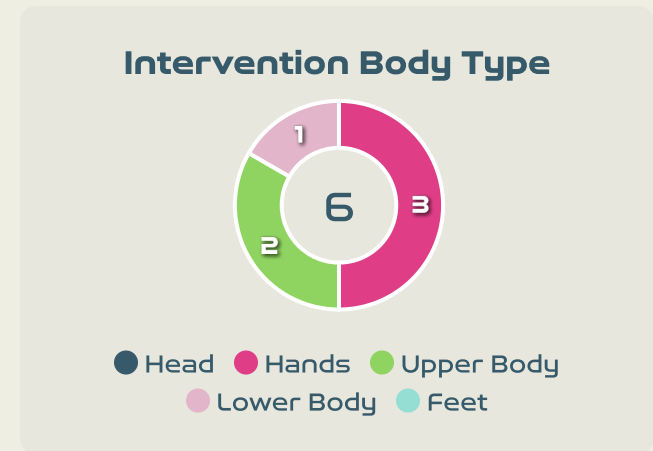

Goalkeeping Distribution

Goal Prevention

Total Attempts on Goal Faced	Total Goal Interventions	Save & Retain	Deflect & Retain	Save & Deflect	Save Attempt	No Save Attempt
14	7	2	0	5	1	6

Goal Prevention

12
Total Attempts on Goal Faced

80
Save %

Total Attempts on Goal Faced	Total Goal Interventions	Save & Retain	Deflect & Retain	Save & Deflect	Save Attempt	No Save Attempt
12	5	3	0	2	1	6

Aerial Control

Delivery Types Faced

Total	In Swing	Out Swing	Driven	Lofted	Cutback	Push
12	3	4	2	1	0	2