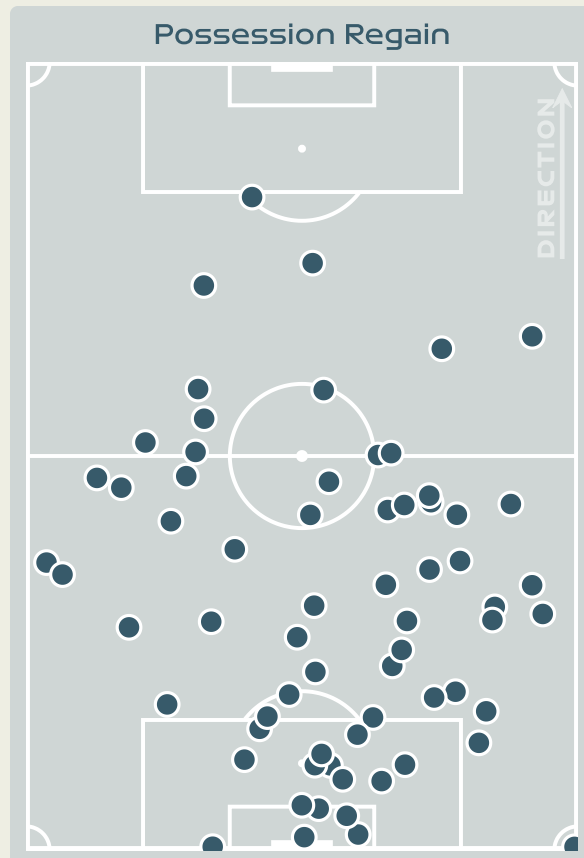

Defensive Actions

87

Forced Turnovers

67

Possession Regained

9

Interceptions

41

Tackles

2.22

Possession Actions / Defensive Action

Most Possession Regains

12

SWART Kaylin
GOALKEEPER

#	Player	Total Possession Regains
1	SWART Kaylin	12
2	RAMALEPE Lebohang	8
3	GAMEDE Bongeka	5
4	MATLOU Noko	8
7	DHLAMINI Karabo	4
8	MAGAIA Hildah	3
10	MOTLHALO Linda	3
11	KGATLANA Thembi	0
12	SEOPOSENWE Jermaine	2
13	MBANE Bambanani	5
19	BIYANA Kholosa	5
6	CESANE Noxolo	0
14	MAKHUBELA Tiisetso	8
17	KGADIETE Melinda	0
23	SHONGWE Wendy	4