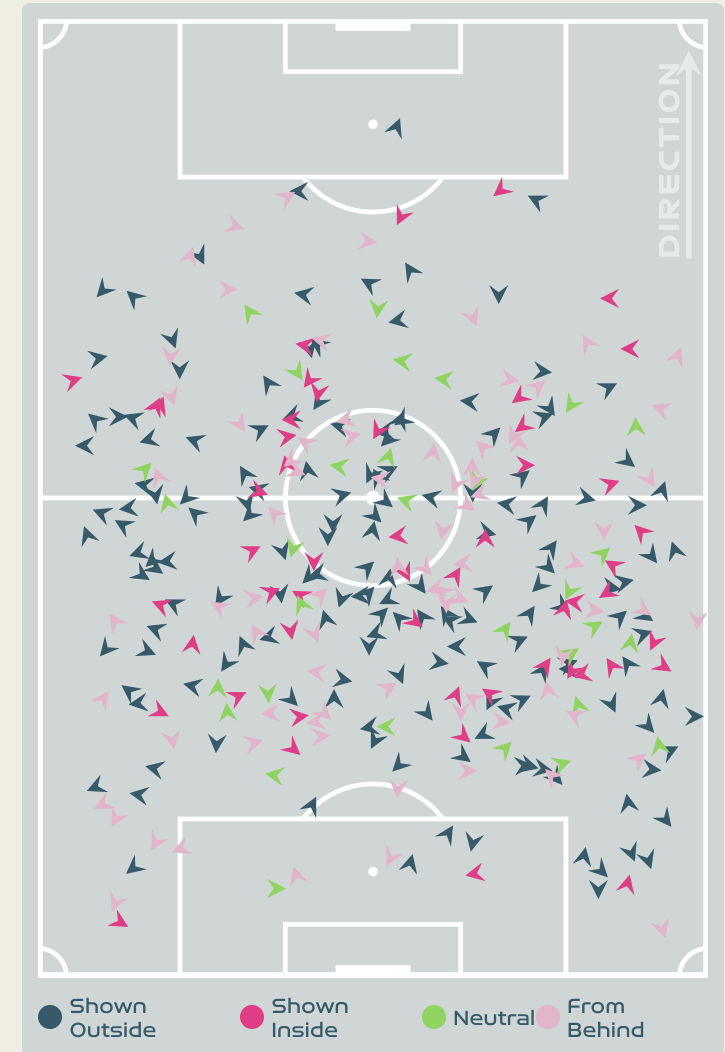

Defensive Line Height & Team Length

Netherlands

Defensive Line Height & Team Length

Defensive Pressure

159	Total Pressures	328
44	Direct Pressures	82
1.24s	Avg Pressure Duration	1.6s
95	Forced Turnovers	87
6.83s	Ball Recovery Time	12.57s
58	Pushing on into Pressing	135
129	Pushing on	275
33	Pressing Direction Inside	52
71	Pressing Direction Outside	166