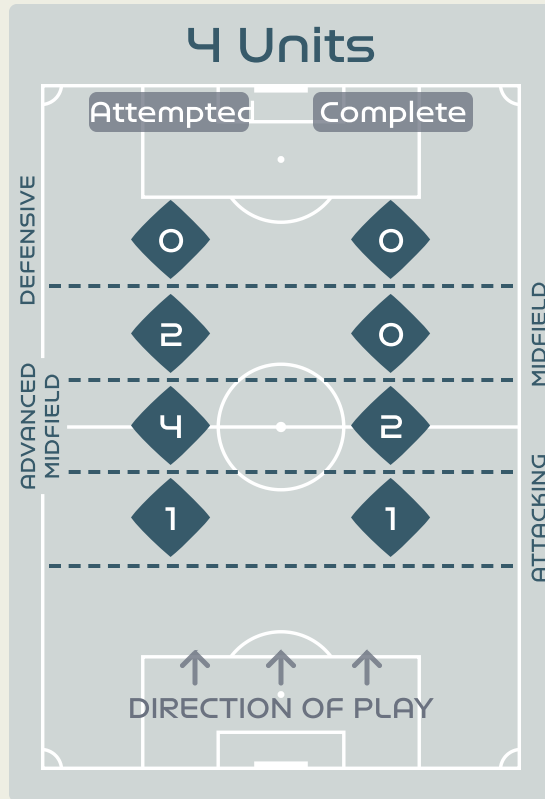

In Possession Line Height & Team Length

Line Breaks

Netherlands

Attempted Line Breaks

127

Attempted Line Breaks 6

Inside Shape 4

Outside Shape 2

Attempted Line Breaks 72

Inside Shape 36

Outside Shape 36

Attempted Line Breaks 49

Inside Shape 33

Outside Shape 16

Line Breaks

Attempted Line Breaks

79

Attempted Line Breaks 7
 Inside Shape 6
 Outside Shape 1

Attempted Line Breaks 53
 Inside Shape 40
 Outside Shape 13

Attempted Line Breaks 19
 Inside Shape 14
 Outside Shape 5

Line Breaks

					4 Units				3 Units			2 Units		Direction			Distribution Type		
#	Player	Line Breaks Attempted	Line Breaks Completed	Line Break Completion %	Attacking Line	Attacking Midfield Line	Midfield Line	Defensive Line	Attacking Line	Midfield Line	Defensive Line	Midfield Line	Defensive Line	Through	Around	Over	Pass	Cross	Ball Progression
1	VAN DOMSELAAR Daphne	4	4	100%	0	0	0	0	3	0	0	1	0	1	0	3	4	0	0
3	VAN DER GRAGT Stefanie	11	9	81%	0	0	0	0	3	4	0	4	0	3	2	6	11	0	0
6	ROORD Jill	7	5	71%	1	0	1	0	0	2	0	3	0	1	4	2	7	0	0
7	BEERENSTEYN Lineth	3	0	0%	0	0	0	0	0	1	0	0	2	3	0	0	2	0	1
8	SPITSE Sherida	19	13	68%	0	0	0	0	8	3	1	5	2	0	9	10	17	2	0
10	VAN DE DONK Danielle	8	5	62%	0	0	0	0	0	2	1	3	2	3	1	4	8	0	0
11	MARTENS Lieke	7	7	100%	0	0	0	0	0	0	3	3	1	5	0	2	7	0	0
14	GROENEN Jackie	2	2	100%	0	0	0	0	1	0	0	1	0	1	1	0	2	0	0
17	PELOVA Victoria	15	11	73%	1	0	0	0	2	7	0	5	0	3	5	7	12	0	3
20	JANSSEN Dominique	29	24	82%	0	1	0	1	10	6	1	10	0	7	9	13	29	0	0
22	BRUGTS Esmee	9	7	77%	0	0	0	0	2	3	0	4	0	2	4	3	7	1	1
2	WILMS Lynn	0	0	0%	0	0	0	0	0	0	0	0	0	0	0	0	0	0	0
9	SNOEIJS Katja	0	0	0%	0	0	0	0	0	0	0	0	0	0	0	0	0	0	0
12	BAIJINGS Jill	0	0	0%	0	0	0	0	0	0	0	0	0	0	0	0	0	0	0
18	CASPARIJ Kerstin	2	1	50%	0	0	0	1	0	0	1	0	0	0	1	1	2	0	0
21	EGURROLA Damaris	11	8	72%	0	0	0	0	1	7	0	3	0	4	5	2	11	0	0