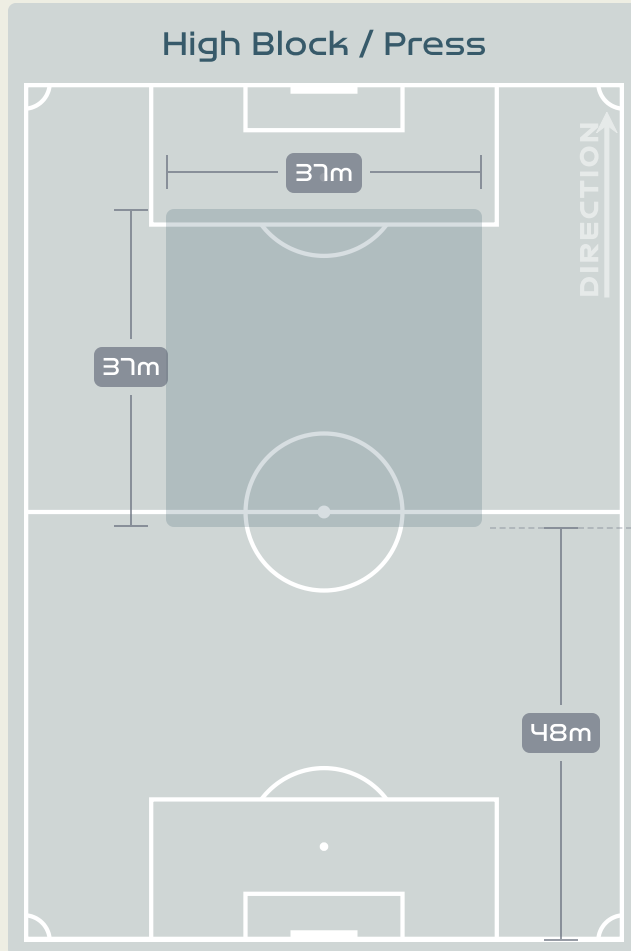

Tackles

2.22

Possession Actions / Defensive Action

Most Possession Regains

12

SWART Kaylin
GOALKEEPER

#	Player	Total Possession Regains
1	SWART Kaylin	12
2	RAMALEPE Lebohang	8
3	GAMEDE Bongeka	5
4	MATLOU Noko	8
7	DHLAMINI Karabo	4
8	MAGAIA Hildah	3
10	MOTLHALO Linda	3
11	KGATLANA Thembi	0
12	SEOPOSENWE Jermaine	2
13	MBANE Bambanani	5
19	BIYANA Kholosa	5
6	CESANE Noxolo	0
14	MAKHUBELA Tiisetso	8
17	KGADIETE Melinda	0
23	SHONGWE Wendy	4

Defensive Line Height & Team Length

Netherlands

Defensive Line Height & Team Length

Defensive Pressure

159	Total Pressures	328
44	Direct Pressures	82
1.24s	Avg Pressure Duration	1.6s
95	Forced Turnovers	87
6.83s	Ball Recovery Time	12.57s
58	Pushing on into Pressing	135
129	Pushing on	275
33	Pressing Direction Inside	52
71	Pressing Direction Outside	166