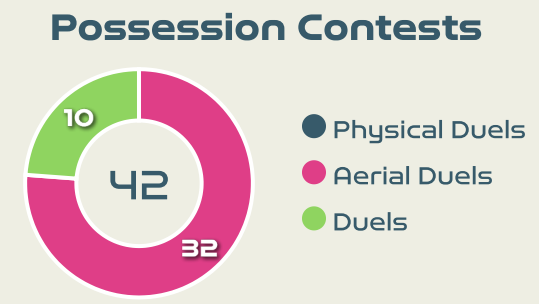

Defensive Actions

95

Forced Turnovers

59

Possession Regained

12

Interceptions

50

Tackles

4.38

Possession Actions / Defensive Action

Most Possession Regains

8

SPITSE Sherida
RIGHT BACK

#	Player	Total Possession Regains
1	VAN DOMSELAAR Daphne	5
3	VAN DER GRAGT Stefanie	4
6	ROORD Jill	7
7	BEERENSTEYN Lineth	2
8	SPITSE Sherida	8
10	VAN DE DONK Danielle	4
11	MARTENS Lieke	3
14	GROENEN Jackie	7
17	PELOVA Victoria	3
20	JANSSEN Dominique	7
22	BRUGTS Esmee	4
2	WILMS Lynn	0
9	SNOEIJES Katja	0
12	BAIJINGS Jill	0
18	CASPARIJ Kerstin	1
21	EGURROLA Damaris	4