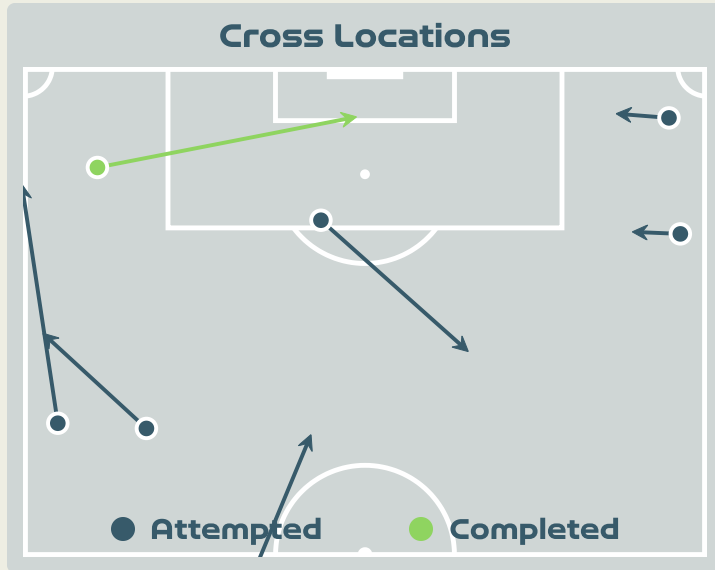

Crosses (Open Play)

#	Player	Inswing	Outswing	Driven	Lofted	Cutback	Push Cross	Total Attempted
1	SWART Kaylin	0	0	0	0	0	0	0
2	RAMALEPE Lebohag	0	0	0	0	0	0	0
3	GAMEDE Bongeka	0	0	0	0	0	0	0
4	MATLOU Noko	0	0	0	0	0	0	0
7	DHLAMINI Karabo	0	2	0	0	0	0	2
8	MAGAIA Hildah	0	0	1	0	0	0	1
10	MOTLHALO Linda	0	0	0	0	0	0	0
11	KGATLANA Thembi	0	0	0	1	0	0	1
12	SEOPOSENWE Jermaine	0	0	0	0	0	0	0
13	MBANE Bambanani	0	0	0	0	0	0	0
19	BIYANA Kholosa	0	0	0	0	0	1	1
6	CESANE Noxolo	0	0	0	0	0	0	0
14	MAKHUBELA Tiisetso	0	0	0	0	0	0	0
17	KGADIETE Melinda	0	0	0	0	0	0	0
23	SHONGWE Wendy	0	2	0	0	0	0	2