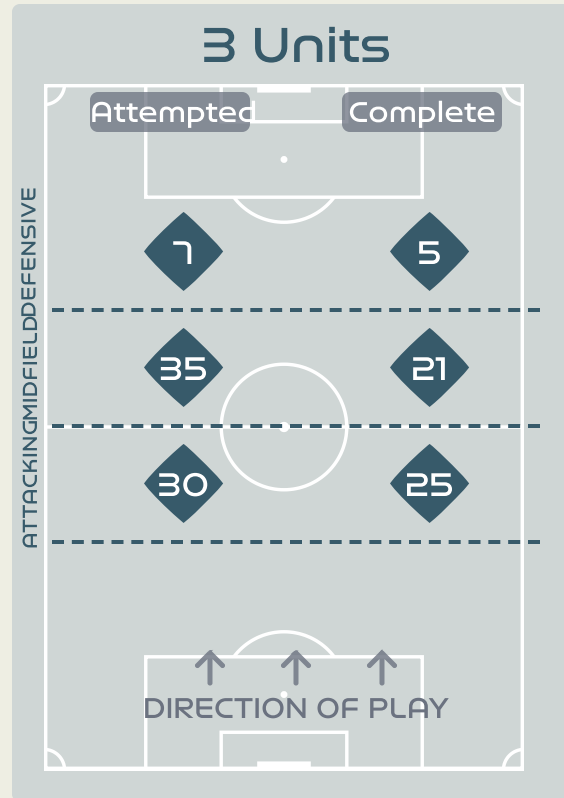

In Possession Line Height & Team Length

Line Breaks

Netherlands

Attempted Line Breaks

127

Attempted Line Breaks 6

Inside Shape 4

Outside Shape 2

Attempted Line Breaks 72

Inside Shape 36

Outside Shape 36

Attempted Line Breaks 49

Inside Shape 33

Outside Shape 16

Line Breaks

Attempted Line Breaks