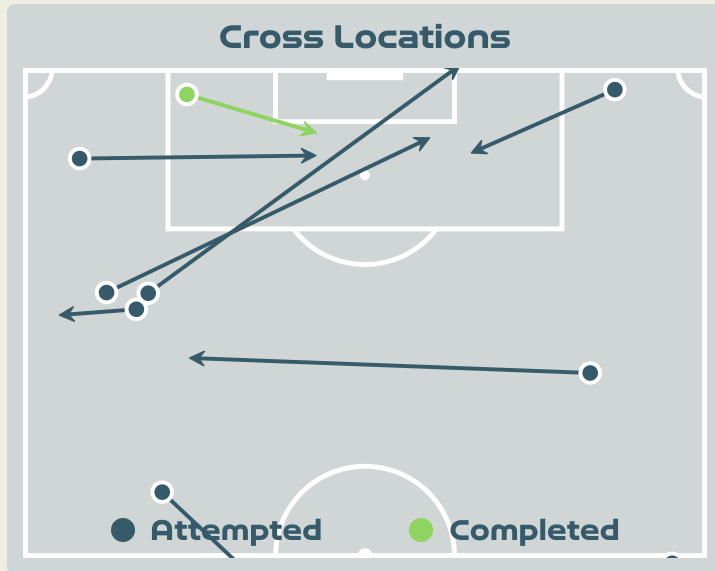

Crosses (Open Play)

#	Player	Inswing	Outswing	Driven	Lofted	Cutback	Push Cross	Total Attempted
1	VAN DOMSELAAR Daphne	0	0	0	0	0	0	0
3	VAN DER GRAGT Stefanie	0	0	0	0	0	0	0
6	ROORD Jill	0	0	0	0	0	0	0
7	BEERENSTEYN Lineth	0	0	0	0	1	0	1
8	SPITSE Sherida	0	0	0	0	0	0	0
10	VAN DE DONK Danielle	0	0	0	0	0	0	0
11	MARTENS Lieke	1	0	0	0	0	0	1
14	GROENEN Jackie	0	0	0	0	0	0	0
17	PELOVA Victoria	0	0	0	2	0	0	2
20	JANSSEN Dominique	0	0	0	1	0	0	1
22	BRUGTS Esmee	1	0	0	2	0	0	3
2	WILMS Lynn	0	0	0	0	0	0	0
9	SNOEIJES Katja	0	0	0	0	0	0	0
12	BAIJINGS Jill	0	0	0	0	0	0	0
18	CASPARIJ Kerstin	0	1	0	0	0	0	1
21	EGURROLA Damaris	0	0	0	0	0	0	0