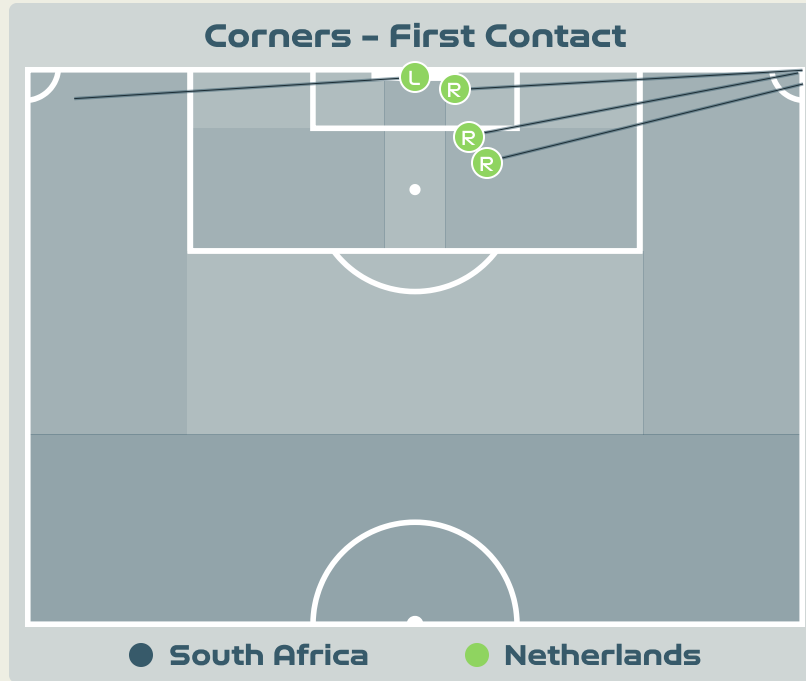

First Contacts on Netherlands Crosses

3

By Netherlands

1

By South Africa

Top 5 Player First Contacts		
Player	Team	Total
MARTENS Lieke	Netherlands	3
SEOPOSENWE Jermaine	South Africa	1

Set Plays - Corners

Delivery Type	From Left Side	From Right Side	Total
Direct to Area	1	3	4
Short	0	1	1
Edge of Penalty Area	0	0	0

Delivery Style	Total
Inswing	2
Outswing	0
Driven	1

Free Kicks	
Type	Total
Direct	9
Direct (on target)	0
Direct (off target)	1
Indirect	3

First Contacts on South Africa Crosses

Top 5 Player First Contacts		
Player	Team	Total
VAN DOMSELAAR Daphne	Netherlands	1
JANSSEN Dominique	Netherlands	1
BRUGTS Esmee	Netherlands	1
BAIJINGS Jill	Netherlands	1