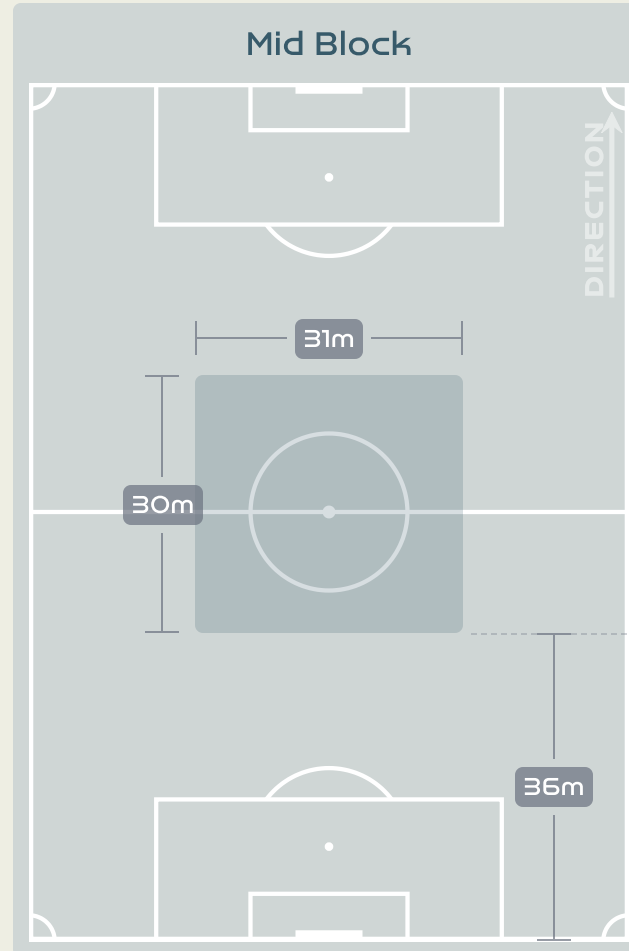

Tackles

2.22

Possession Actions / Defensive Action

Most Possession Regains

12

SWART Kaylin
GOALKEEPER

#	Player	Total Possession Regains
1	SWART Kaylin	12
2	RAMALEPE Lebohang	8
3	GAMEDE Bongeka	5
4	MATLOU Noko	8
7	DHLAMINI Karabo	4
8	MAGAIA Hildah	3
10	MOTLHALO Linda	3
11	KGATLANA Thembi	0
12	SEOPOSENWE Jermaine	2
13	MBANE Bambanani	5
19	BIYANA Kholosa	5
6	CESANE Noxolo	0
14	MAKHUBELA Tiisetso	8
17	KGADIETE Melinda	0
23	SHONGWE Wendy	4

Defensive Line Height & Team Length

Netherlands

Defensive Line Height & Team Length

Defensive Pressure

159	Total Pressures	328
44	Direct Pressures	82
1.24s	Avg Pressure Duration	1.6s
95	Forced Turnovers	87
6.83s	Ball Recovery Time	12.57s
58	Pushing on into Pressing	135
129	Pushing on	275
33	Pressing Direction Inside	52
71	Pressing Direction Outside	166