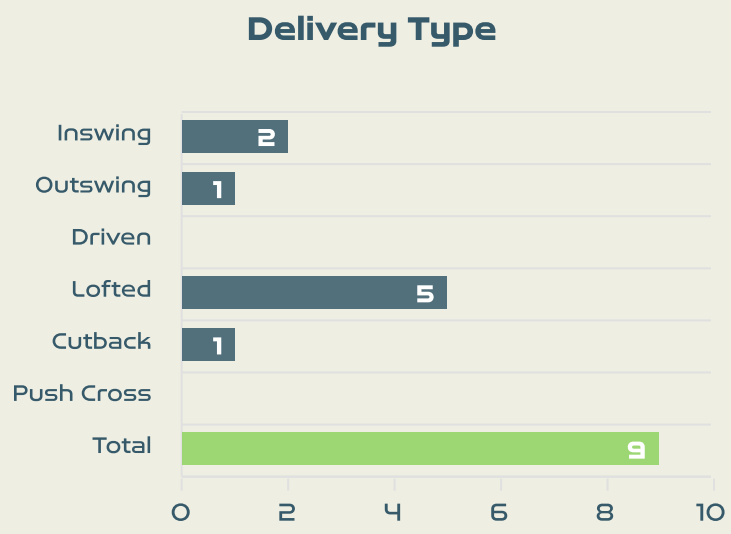

Crosses (Open Play)

#	Player	Inswing	Outswing	Driven	Lofted	Cutback	Push Cross	Total Attempted
1	VAN DOMSELAAR Daphne	0	0	0	0	0	0	0
3	VAN DER GRAGT Stefanie	0	0	0	0	0	0	0
6	ROORD Jill	0	0	0	0	0	0	0
7	BEERENSTEYN Lineth	0	0	0	0	1	0	1
8	SPITSE Sherida	0	0	0	0	0	0	0
10	VAN DE DONK Danielle	0	0	0	0	0	0	0
11	MARTENS Lieke	1	0	0	0	0	0	1
14	GROENEN Jackie	0	0	0	0	0	0	0
17	PELOVA Victoria	0	0	0	2	0	0	2
20	JANSSEN Dominique	0	0	0	1	0	0	1
22	BRUGTS Esmee	1	0	0	2	0	0	3
2	WILMS Lynn	0	0	0	0	0	0	0
9	SNOEIJES Katja	0	0	0	0	0	0	0
12	BAIJINGS Jill	0	0	0	0	0	0	0
18	CASPARIJ Kerstin	0	1	0	0	0	0	1
21	EGURROLA Damaris	0	0	0	0	0	0	0