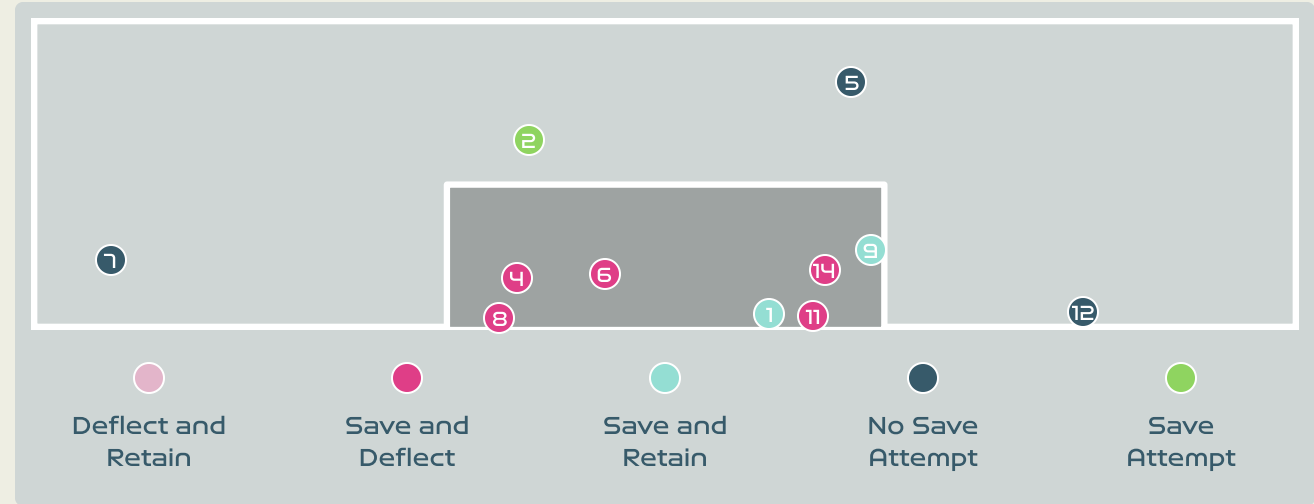

Goalkeeping Involvement

Netherlands

Netherlands GK Involvement Timeline

37
Total Involvements

South Africa

South Africa GK Involvement Timeline

50
Total Involvements

Goalkeeping Distribution

Goalkeeping Distribution

Goal Prevention

Total Attempts on Goal Faced	Total Goal Interventions	Save & Retain	Deflect & Retain	Save & Deflect	Save Attempt	No Save Attempt
14	7	2	0	5	1	6

Goal Prevention

12
Total Attempts on Goal Faced

80
Save %

Total Attempts on Goal Faced	Total Goal Interventions	Save & Retain	Deflect & Retain	Save & Deflect	Save Attempt	No Save Attempt
12	5	3	0	2	1	6

Aerial Control

Delivery Types Faced

Total	In Swing	Out Swing	Driven	Lofted	Cutback	Push
12	3	4	2	1	0	2