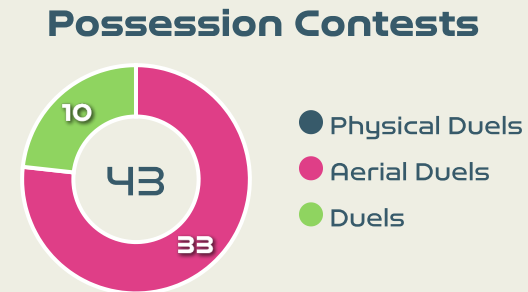

Tackles

2.22

Possession Actions / Defensive Action

Most Possession Regains

12

SWART Kaylin
GOALKEEPER

#	Player	Total Possession Regains
1	SWART Kaylin	12
2	RAMALEPE Lebohang	8
3	GAMEDE Bongeka	5
4	MATLOU Noko	8
7	DHLAMINI Karabo	4
8	MAGAIA Hildah	3
10	MOTLHALO Linda	3
11	KGATLANA Thembi	0
12	SEOPOSENWE Jermaine	2
13	MBANE Bambanani	5
19	BIYANA Kholosa	5
6	CESANE Noxolo	0
14	MAKHUBELA Tiisetso	8
17	KGADIETE Melinda	0
23	SHONGWE Wendy	4