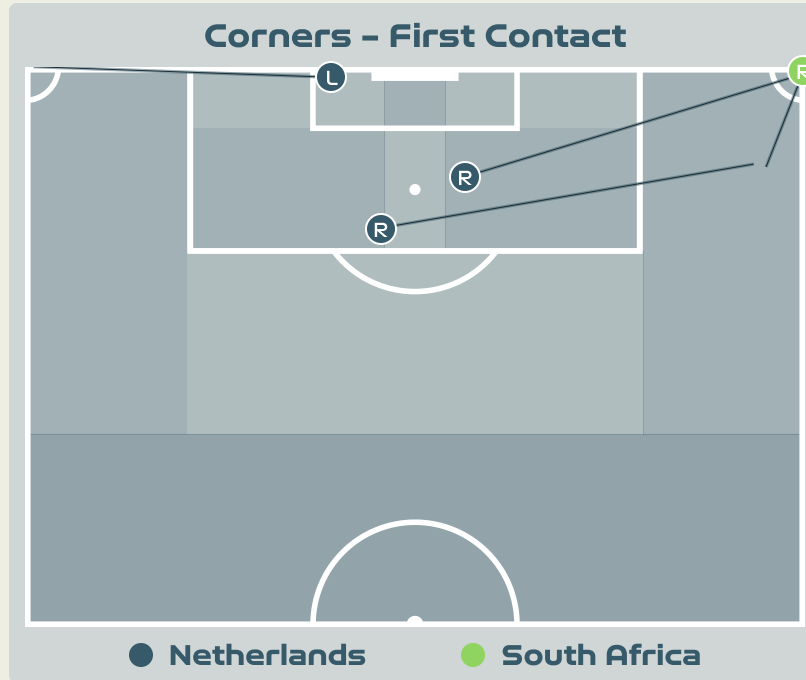

Aerial Control

Delivery Types Faced

Total	In Swing	Out Swing	Driven	Lofted	Cutback	Push
18	5	2	2	8	1	0

SET PLAYS

Netherlands v South Africa

Set Plays - Corners

38

Total Set Plays

Netherlands

Delivery Type	From Left Side	From Right Side	Total
Direct to Area	2	4	6
Short	0	0	0
Edge of Penalty Area	0	0	0

Delivery Style	Total
Inswing	2
Outswing	0
Driven	2

Free Kicks	
Type	Total
Direct	12
Direct (on target)	0
Direct (off target)	1
Indirect	0

First Contacts on Netherlands Crosses

3

By Netherlands

1

By South Africa

Top 5 Player First Contacts		
Player	Team	Total
MARTENS Lieke	Netherlands	3
SEOPOSENWE Jermaine	South Africa	1

Set Plays - Corners

Delivery Type	From Left Side	From Right Side	Total
Direct to Area	1	3	4
Short	0	1	1
Edge of Penalty Area	0	0	0