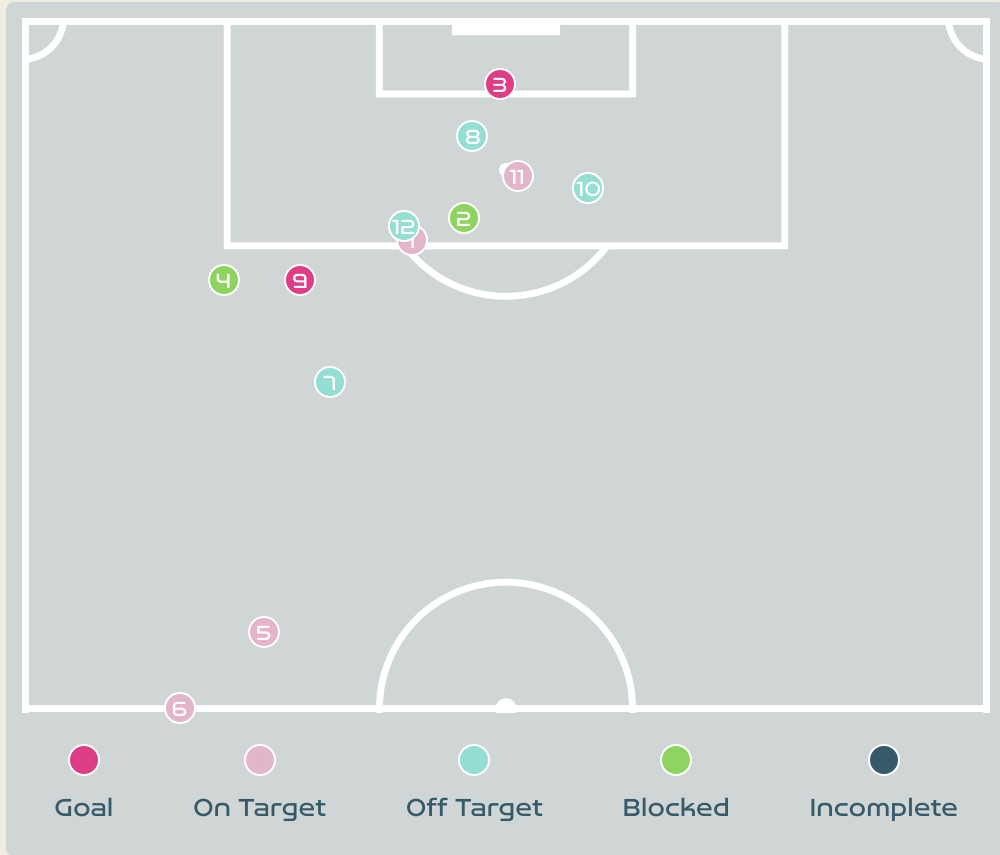

Passing Networks

#	Passes From ↓ to →	SWART Kaylin	RAMALEPE Lebohang	GAMEDE Bongeka	MATLOU Noko	DHLAMINI Karabo	MAGAIA Hildah	MOTLHALO Linda	KGATLANA Thembi	SEOPOSENWE Jermaine	MBANE Bambanani	BIYANA Kholosa	CESANE Noxolo	MAKHUBELA Tiisetso	KGADIETE Melinda	SHONGWE Wendy
1	SWART Kaylin		0	0	0	2	2	0	0	1	0	6	0	2	0	0
2	RAMALEPE Lebohang	0		3	0	0	2	2	0	1	0	2	0	4	0	1
3	GAMEDE Bongeka	1	2		1	4	2	1	1	2	0	1	0	0	0	0
4	MATLOU Noko	1	0	1		2	1	1	0	0	0	1	0	2	0	0
7	DHLAMINI Karabo	0	0	3	2		3	1	3	0	0	2	0	0	0	3
8	MAGAIA Hildah	0	2	3	0	2		1	2	0	1	1	0	0	0	1
10	MOTLHALO Linda	0	2	0	0	2	1		1	1	0	4	0	0	0	4
11	KGATLANA Thembi	0	0	1	0	1	1	2		0	0	3	0	0	0	1
12	SEOPOSENWE Jermaine	0	1	0	0	0	0	1	2		0	0	0	0	0	0
13	MBANE Bambanani	3	1	0	0	1	0	0	1	0		0	0	0	0	0
19	BIYANA Kholosa	0	1	5	0	1	7	2	5	0	0		0	0	1	1
6	CESANE Noxolo	0	0	0	0	0	0	0	0	0	0	0		0	0	0
14	MAKHUBELA Tiisetso	2	3	1	1	0	2	0	2	0	0	2	0		0	0
17	KGADIETE Melinda	0	0	0	0	0	0	0	0	0	0	0	0	0		0
23	SHONGWE Wendy	0	1	0	0	6	1	2	2	0	0	0	0	0	0	

Attempts at Goal

Key	Outcome	Shots
	Goals	2
	On Target	4
	Off Target	5
	Blocked	2
	Incomplete	0

Attempts at Goal

Time	Player	Outcome	Body Part	Delivery Type
7	22 BRUGTS Esmee	On Target - Saved	Right Foot	Other
8	11 MARTENS Lieke	Incomplete - Blocked	Head	Corner
8	6 ROORD Jill	On Target - Goal	Head	Loose Ball
17	11 MARTENS Lieke	Incomplete - Blocked	Right Foot	Pass
27	10 VAN DE DONK Danielle	On Target - Saved	Right Foot	Other
35	22 BRUGTS Esmee	On Target - Saved	Right Foot	Pass
41	20 JANSSEN Dominique	Off Target	Right Foot	Freekick
48	7 BEERENSTEYN Lineth	Off Target	Head	Pass
67	7 BEERENSTEYN Lineth	Off Target - Goal	Left Foot	Pass
70	6 ROORD Jill	Deflected Off Target - Defensive Event	Right Foot	Pass
73	11 MARTENS Lieke	On Target - Saved	Right Foot	Loose Ball
82	6 ROORD Jill	Off Target	Left Foot	Pass