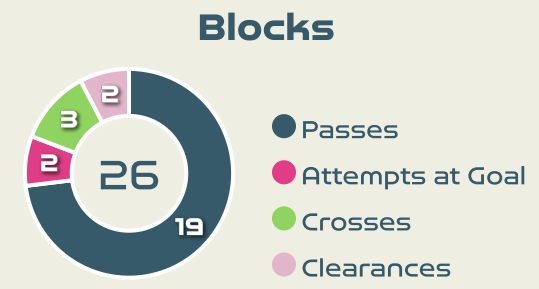

Defensive Actions

95

Forced Turnovers

59

Possession Regained

12

Interceptions

50

Tackles

4.38

Possession Actions / Defensive Action

Most Possession Regains

8

SPITSE Sherida
RIGHT BACK

#	Player	Total Possession Regains
1	VAN DOMSELAAR Daphne	5
3	VAN DER GRAGT Stefanie	4
6	ROORD Jill	7
7	BEERENSTEYN Lineth	2
8	SPITSE Sherida	8
10	VAN DE DONK Danielle	4
11	MARTENS Lieke	3
14	GROENEN Jackie	7
17	PELOVA Victoria	3
20	JANSSEN Dominique	7
22	BRUGTS Esmee	4
2	WILMS Lynn	0
9	SNOEIJES Katja	0
12	BAIJINGS Jill	0
18	CASPARIJ Kerstin	1
21	EGURROLA Damaris	4