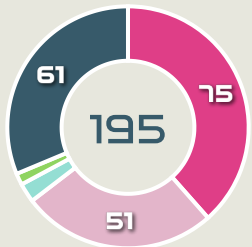

#	Player	Offers Made	Offers Received	% Made & Received
1	SWART Kaylin	2	1	50%
2	RAMALEPE Lebohanga	4	0	0%
3	GAMEDE Bongeka	14	5	35.7%
4	MATLOU Noko	2	1	50%
7	DHLAMINI Karabo	8	3	37.5%
8	MAGAIA Hildah	46	13	28.3%
10	MOTLHALO Linda	25	6	24%
11	KGATLANA Thembi	34	12	35.3%
12	SEOPOSENWE Jermaine	5	3	60%
13	MBANE Bambanani	2	1	50%
19	BIYANA Kholosa	19	8	42.1%
6	CESANE Noxolo	0	0	0%
14	MAKHUBELA Tiisetso	3	1	33.3%
17	KGADIETE Melinda	1	1	100%
23	SHONGWE Wendy	16	6	37.5%

Movement to Receive

Movement Types by Phase

Final Third Phase

Progression Phase

Build Up Phase

All Movement Types

- In Front
- In Between
- Out to In
- In to Out
- In Behind

Top Ranked Players

Type	Player	Movements
In Front	14 GROENEN Jackie	23
In Between	11 MARTENS Lieke	42
Out to In	10 VAN DE DONK Danielle	2
In to Out	11 MARTENS Lieke	3
In Behind	7 BEERENSTEYN Lineth	65

Movement Types Pitch Third