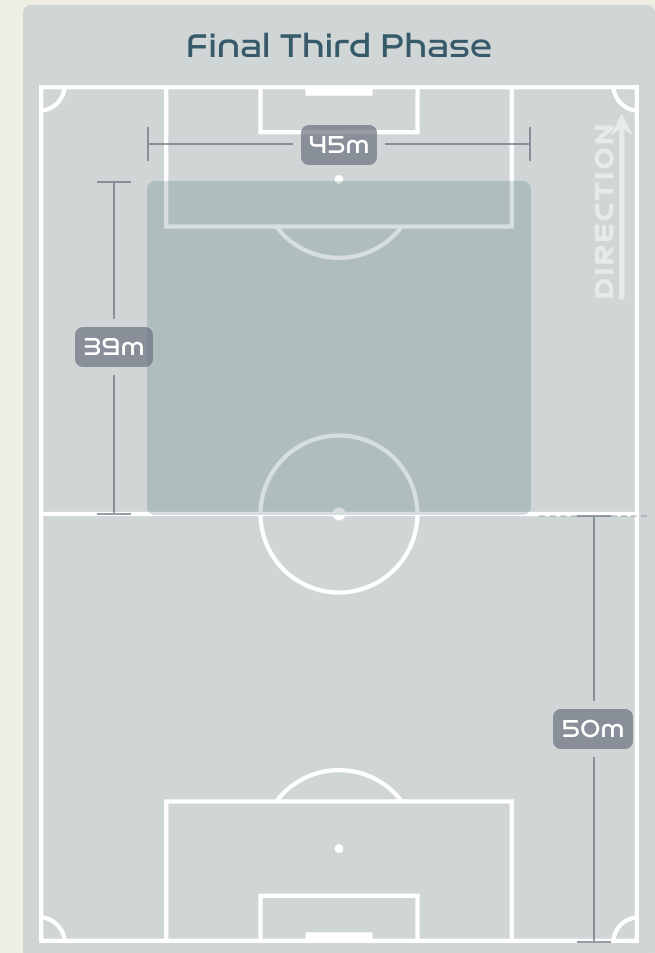

Netherlands

Phases of Play

South Africa

IN POSSESSION

OUT OF POSSESSION

IN POSSESSION

Netherlands v South Africa

In Possession Line Height & Team Length

In Possession Line Height & Team Length

Line Breaks

Netherlands

Attempted Line Breaks

127

Attempted Line Breaks 6

Inside Shape 4

Outside Shape 2

Attempted Line Breaks 72

Inside Shape 36

Outside Shape 36

Attempted Line Breaks 49

Inside Shape 33

Outside Shape 16

Line Breaks

Attempted Line Breaks