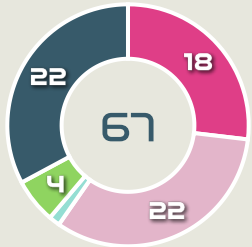

Type	Player	Movements
In Front	14 GROENEN Jackie	23
In Between	11 MARTENS Lieke	42
Out to In	10 VAN DE DONK Danielle	2
In to Out	11 MARTENS Lieke	3
In Behind	7 BEERENSTEYN Lineth	65

Movement Types Pitch Third

Movement to Receive

Movement Types by Phase

Final Third Phase

Progression Phase

Build Up Phase

All Movement Types

- In Front
- In Between
- Out to In
- In to Out
- In Behind

Top Ranked Players