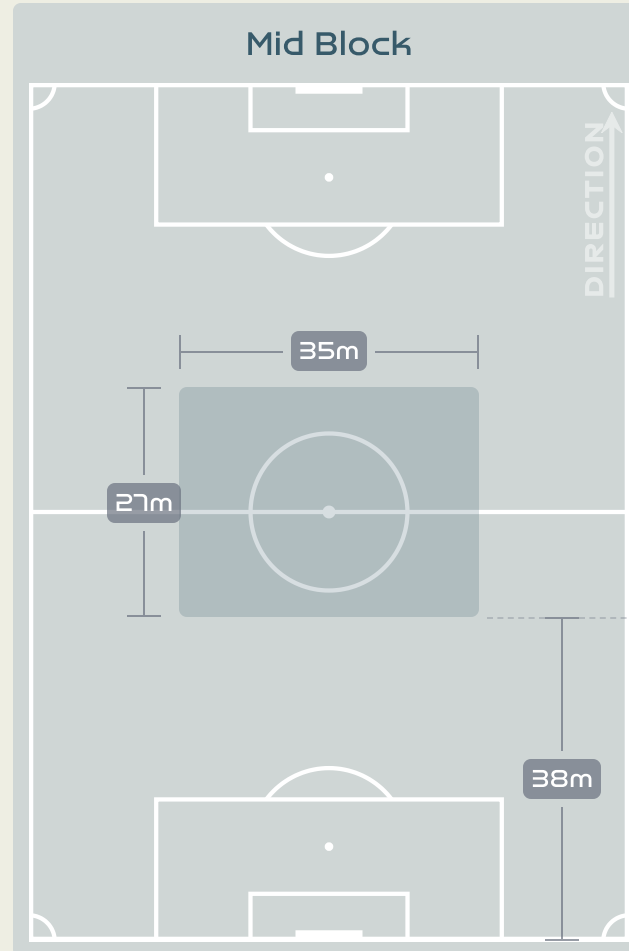

Tackles

2.22

Possession Actions / Defensive Action

Most Possession Regains

12

SWART Kaylin
GOALKEEPER

#	Player	Total Possession Regains
1	SWART Kaylin	12
2	RAMALEPE Lebohang	8
3	GAMEDE Bongeka	5
4	MATLOU Noko	8
7	DHLAMINI Karabo	4
8	MAGAIA Hildah	3
10	MOTLHALO Linda	3
11	KGATLANA Thembi	0
12	SEOPOSENWE Jermaine	2
13	MBANE Bambanani	5
19	BIYANA Kholosa	5
6	CESANE Noxolo	0
14	MAKHUBELA Tiisetso	8
17	KGADIETE Melinda	0
23	SHONGWE Wendy	4

Defensive Line Height & Team Length

Netherlands

Defensive Line Height & Team Length

Defensive Pressure

159	Total Pressures	328
44	Direct Pressures	82
1.24s	Avg Pressure Duration	1.6s
95	Forced Turnovers	87
6.83s	Ball Recovery Time	12.57s
58	Pushing on into Pressing	135
129	Pushing on	275
33	Pressing Direction Inside	52
71	Pressing Direction Outside	166