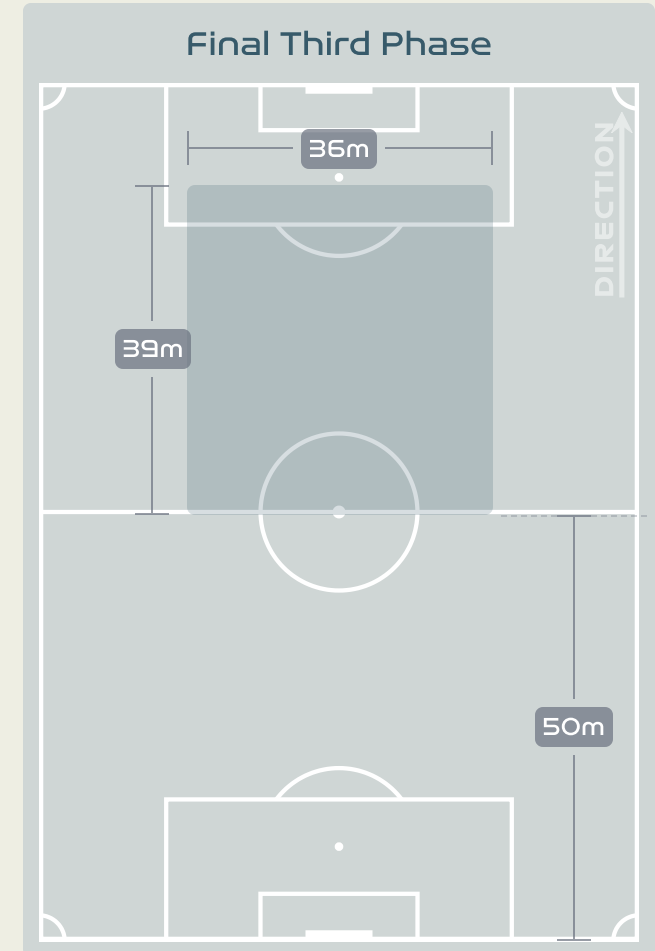

Netherlands

Phases of Play

South Africa

IN POSSESSION

OUT OF POSSESSION

IN POSSESSION

Netherlands v South Africa

In Possession Line Height & Team Length

In Possession Line Height & Team Length

Line Breaks

Netherlands

Attempted Line Breaks

127

Attempted Line Breaks 6

Inside Shape 4

Outside Shape 2

Attempted Line Breaks 72

Inside Shape 36

Outside Shape 36

Attempted Line Breaks 49

Inside Shape 33

Outside Shape 16

Line Breaks

Attempted Line Breaks