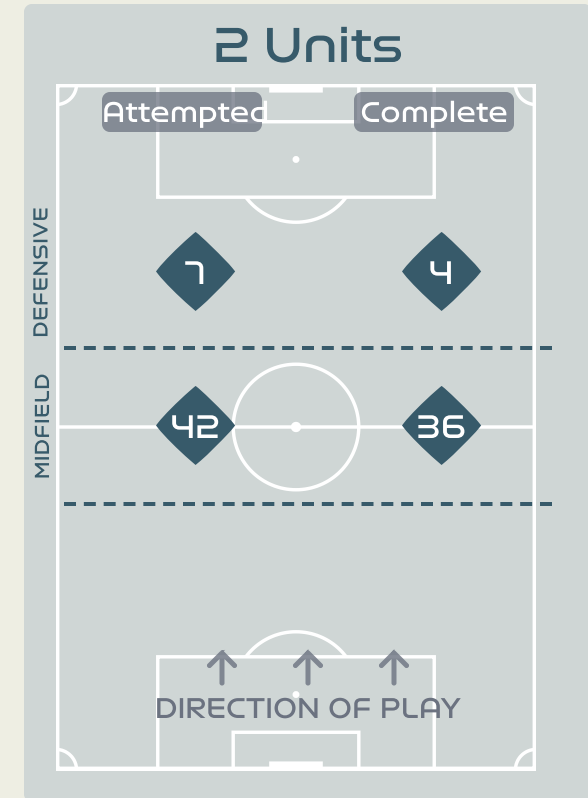

In Possession Line Height & Team Length

Line Breaks

Netherlands

Attempted Line Breaks

127

Attempted Line Breaks 6

Inside Shape 4

Outside Shape 2

Attempted Line Breaks 72

Inside Shape 36

Outside Shape 36

Attempted Line Breaks 49

Inside Shape 33

Outside Shape 16

Line Breaks

Attempted Line Breaks