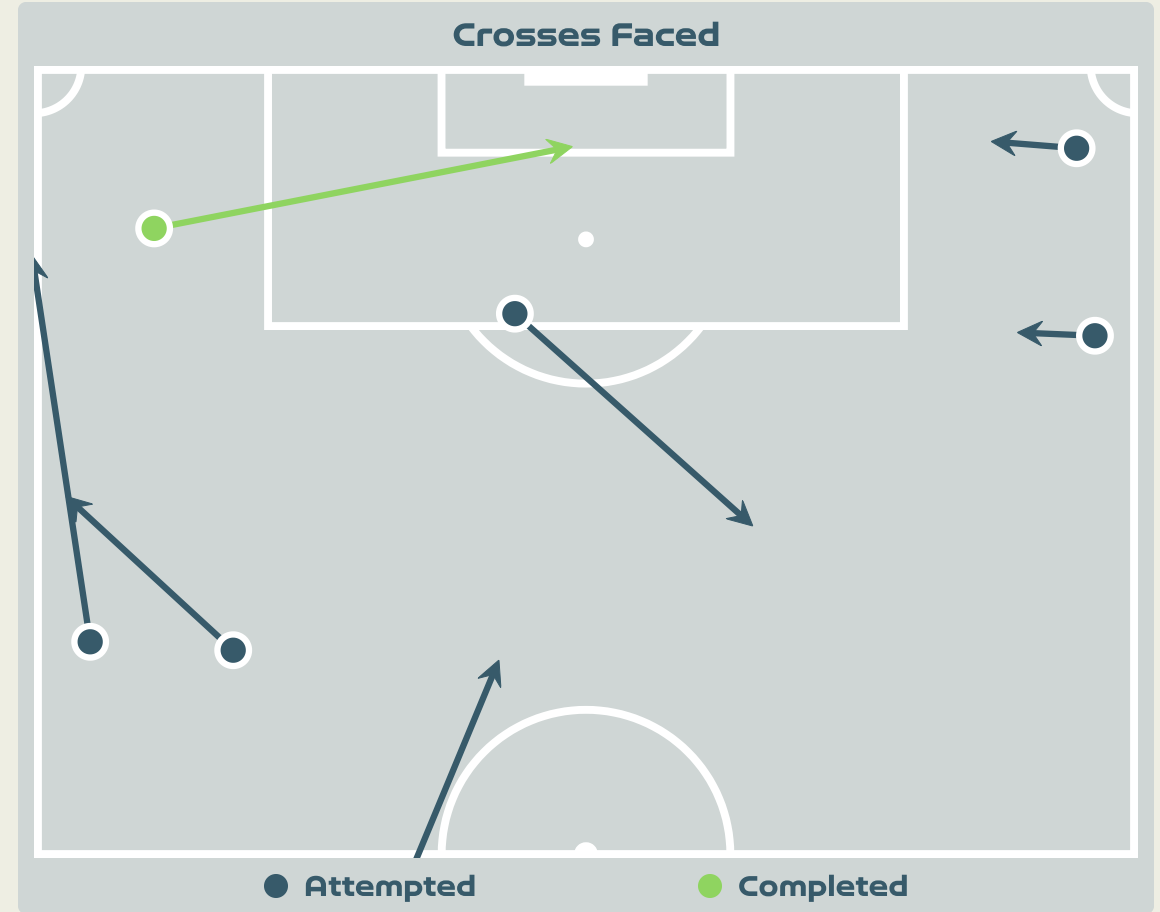

Goalkeeping Distribution

Goal Prevention

Total Attempts on Goal Faced	Total Goal Interventions	Save & Retain	Deflect & Retain	Save & Deflect	Save Attempt	No Save Attempt
14	7	2	0	5	1	6

Goal Prevention

12
Total Attempts on Goal Faced

80
Save %

Total Attempts on Goal Faced	Total Goal Interventions	Save & Retain	Deflect & Retain	Save & Deflect	Save Attempt	No Save Attempt
12	5	3	0	2	1	6

Aerial Control

Delivery Types Faced

Total	In Swing	Out Swing	Driven	Lofted	Cutback	Push
12	3	4	2	1	0	2

Aerial Control

Delivery Types Faced

Total	In Swing	Out Swing	Driven	Lofted	Cutback	Push
18	5	2	2	8	1	0

SET PLAYS

Netherlands v South Africa

Set Plays - Corners

38

Total Set Plays