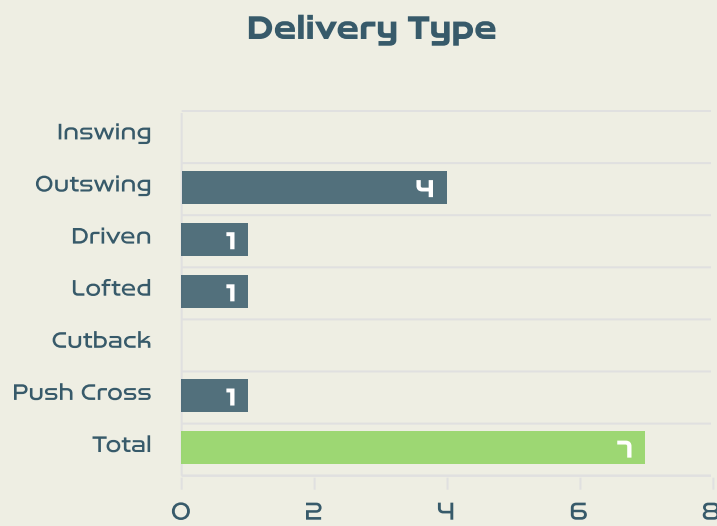

Crosses (Open Play)

#	Player	Inswing	Outswing	Driven	Lofted	Cutback	Push Cross	Total Attempted
1	SWART Kaylin	0	0	0	0	0	0	0
2	RAMALEPE Lebohag	0	0	0	0	0	0	0
3	GAMEDE Bongeka	0	0	0	0	0	0	0
4	MATLOU Noko	0	0	0	0	0	0	0
7	DHLAMINI Karabo	0	2	0	0	0	0	2
8	MAGAIA Hildah	0	0	1	0	0	0	1
10	MOTLHALO Linda	0	0	0	0	0	0	0
11	KGATLANA Thembi	0	0	0	1	0	0	1
12	SEOPOSENWE Jermaine	0	0	0	0	0	0	0
13	MBANE Bambanani	0	0	0	0	0	0	0
19	BIYANA Kholosa	0	0	0	0	0	1	1
6	CESANE Noxolo	0	0	0	0	0	0	0
14	MAKHUBELA Tiisetso	0	0	0	0	0	0	0
17	KGADIETE Melinda	0	0	0	0	0	0	0
23	SHONGWE Wendy	0	2	0	0	0	0	2