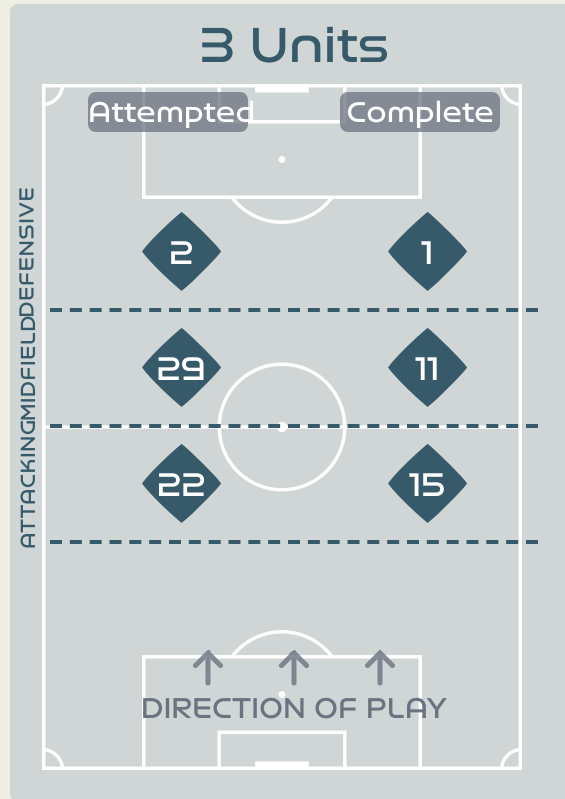

In Possession Line Height & Team Length

Line Breaks

Netherlands

Attempted Line Breaks

127

Attempted Line Breaks 6

Inside Shape 4

Outside Shape 2

Attempted Line Breaks 72

Inside Shape 36

Outside Shape 36

Attempted Line Breaks 49

Inside Shape 33

Outside Shape 16

Line Breaks

Attempted Line Breaks

79

Attempted Line Breaks 7
 Inside Shape 6
 Outside Shape 1

Attempted Line Breaks 53
 Inside Shape 40
 Outside Shape 13

Attempted Line Breaks 19
 Inside Shape 14
 Outside Shape 5

Line Breaks

					4 Units				3 Units			2 Units		Direction			Distribution Type		
#	Player	Line Breaks Attempted	Line Breaks Completed	Line Break Completion %	Attacking Line	Attacking Midfield Line	Midfield Line	Defensive Line	Attacking Line	Midfield Line	Defensive Line	Midfield Line	Defensive Line	Through	Around	Over	Pass	Cross	Ball Progression
1	VAN DOMSELAAR Daphne	4	4	100%	0	0	0	0	3	0	0	1	0	1	0	3	4	0	0
3	VAN DER GRAGT Stefanie	11	9	81%	0	0	0	0	3	4	0	4	0	3	2	6	11	0	0
6	ROORD Jill	7	5	71%	1	0	1	0	0	2	0	3	0	1	4	2	7	0	0
7	BEERENSTEYN Lineth	3	0	0%	0	0	0	0	0	1	0	0	2	3	0	0	2	0	1
8	SPITSE Sherida	19	13	68%	0	0	0	0	8	3	1	5	2	0	9	10	17	2	0
10	VAN DE DONK Danielle	8	5	62%	0	0	0	0	0	2	1	3	2	3	1	4	8	0	0
11	MARTENS Lieke	7	7	100%	0	0	0	0	0	0	3	3	1	5	0	2	7	0	0
14	GROENEN Jackie	2	2	100%	0	0	0	0	1	0	0	1	0	1	1	0	2	0	0
17	PELOVA Victoria	15	11	73%	1	0	0	0	2	7	0	5	0	3	5	7	12	0	3
20	JANSSEN Dominique	29	24	82%	0	1	0	1	10	6	1	10	0	7	9	13	29	0	0
22	BRUGTS Esmee	9	7	77%	0	0	0	0	2	3	0	4	0	2	4	3	7	1	1
2	WILMS Lynn	0	0	0%	0	0	0	0	0	0	0	0	0	0	0	0	0	0	0
9	SNOEIJS Katja	0	0	0%	0	0	0	0	0	0	0	0	0	0	0	0	0	0	0
12	BAIJINGS Jill	0	0	0%	0	0	0	0	0	0	0	0	0	0	0	0	0	0	0
18	CASPARIJ Kerstin	2	1	50%	0	0	0	1	0	0	1	0	0	0	1	1	2	0	0
21	EGURROLA Damaris	11	8	72%	0	0	0	0	1	7	0	3	0	4	5	2	11	0	0