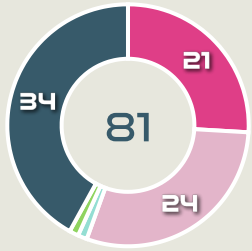

Movement to Receive

Movement Types by Phase

Final Third Phase