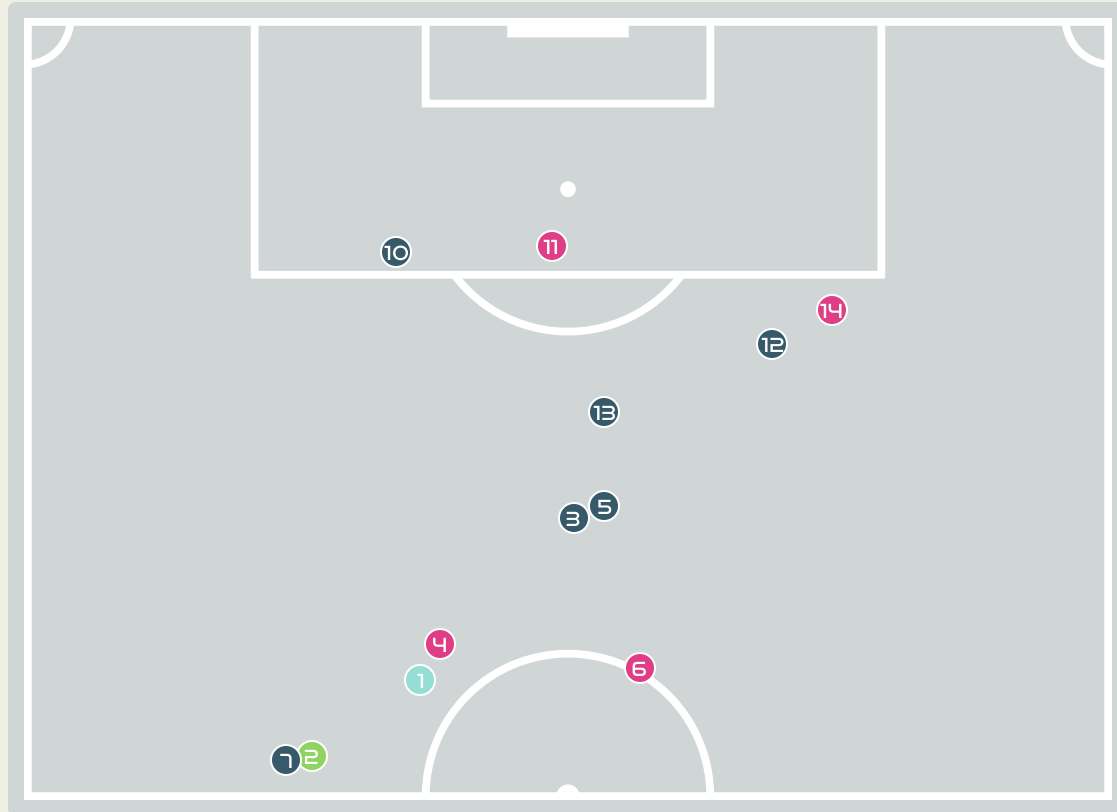

Most Direct Pressures

9

GROENEN Jackie
CENTRE MIDFIELD

Most Direct Pressures

14

GAMEDE Bongeka
DEFENSIVE MIDFIELD CENTRE RIGHT

GOALKEEPING

Netherlands v South Africa

Goalkeeping Involvement

Netherlands

Netherlands GK Involvement Timeline

37
Total Involvements

South Africa

South Africa GK Involvement Timeline

50
Total Involvements

Goalkeeping Distribution

Goalkeeping Distribution

Goal Prevention

Total Attempts on Goal Faced	Total Goal Interventions	Save & Retain	Deflect & Retain	Save & Deflect	Save Attempt	No Save Attempt
14	7	2	0	5	1	6

Goal Prevention

12
Total Attempts on Goal Faced