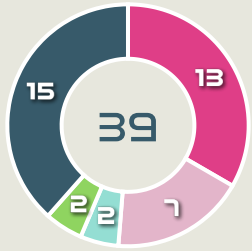

Movement to Receive

Movement Types by Phase

Final Third Phase

Progression Phase

Build Up Phase

All Movement Types

- In Front
- In Between
- Out to In
- In to Out
- In Behind

Top Ranked Players

Type	Player	Movements
In Front	14 GROENEN Jackie	23
In Between	11 MARTENS Lieke	42
Out to In	10 VAN DE DONK Danielle	2
In to Out	11 MARTENS Lieke	3
In Behind	7 BEERENSTEYN Lineth	65

Movement Types Pitch Third