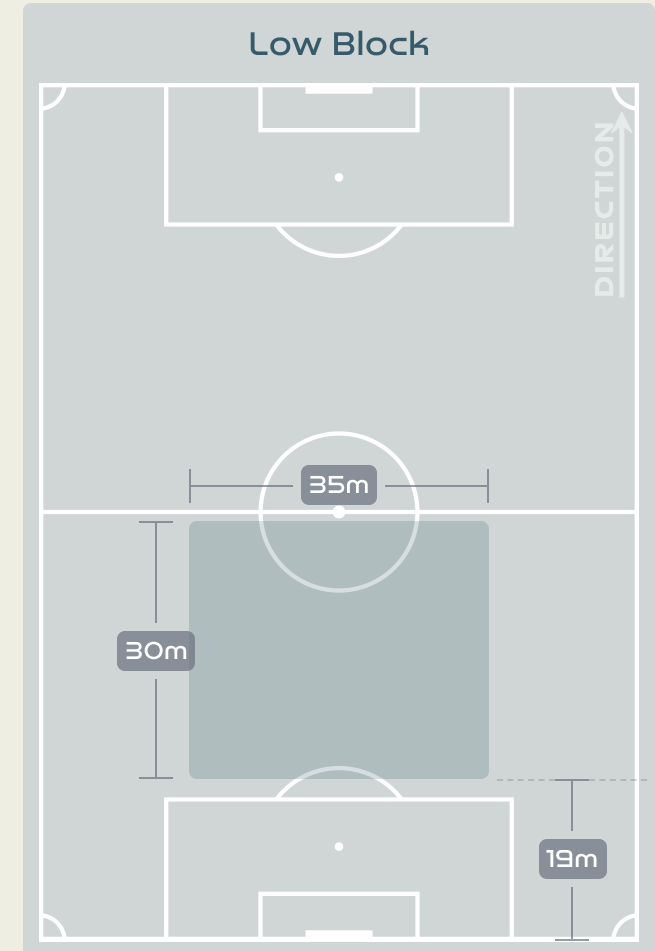

Tackles

2.22

Possession Actions / Defensive Action

Most Possession Regains

12

SWART Kaylin
GOALKEEPER

#	Player	Total Possession Regains
1	SWART Kaylin	12
2	RAMALEPE Lebohang	8
3	GAMEDE Bongeka	5
4	MATLOU Noko	8
7	DHLAMINI Karabo	4
8	MAGAIA Hildah	3
10	MOTLHALO Linda	3
11	KGATLANA Thembi	0
12	SEOPOSENWE Jermaine	2
13	MBANE Bambanani	5
19	BIYANA Kholosa	5
6	CESANE Noxolo	0
14	MAKHUBELA Tiisetso	8
17	KGADIETE Melinda	0
23	SHONGWE Wendy	4

Defensive Line Height & Team Length

Netherlands

Defensive Line Height & Team Length

Defensive Pressure

159	Total Pressures	328
44	Direct Pressures	82
1.24s	Avg Pressure Duration	1.6s
95	Forced Turnovers	87
6.83s	Ball Recovery Time	12.57s
58	Pushing on into Pressing	135
129	Pushing on	275
33	Pressing Direction Inside	52
71	Pressing Direction Outside	166