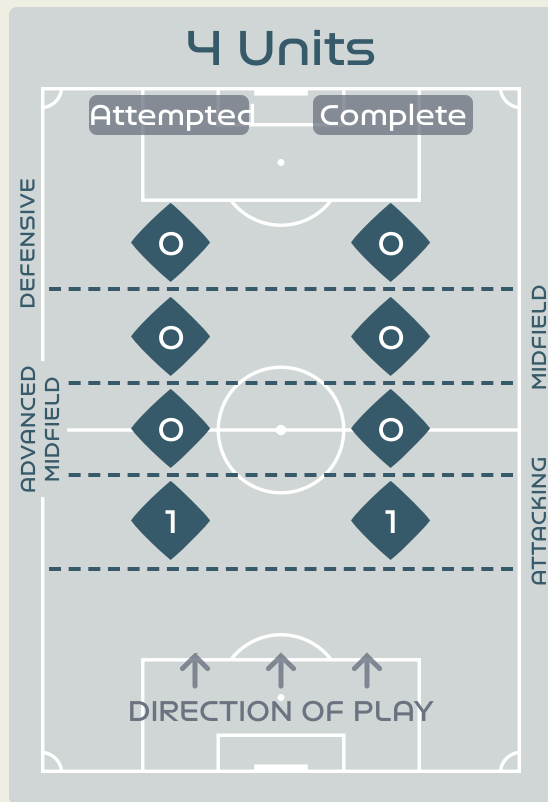

# In Possession Line Height & Team Length

# Line Breaks

Japan

Attempted Line Breaks

140

Attempted Line Breaks	3
Inside Shape	2
Outside Shape	1

Attempted Line Breaks	40
Inside Shape	22
Outside Shape	18

Attempted Line Breaks	97
Inside Shape	55
Outside Shape	42

# Line Breaks

Attempted Line Breaks

100

Attempted Line Breaks 1

Inside Shape 0

Outside Shape 1

Attempted Line Breaks 51

Inside Shape 44