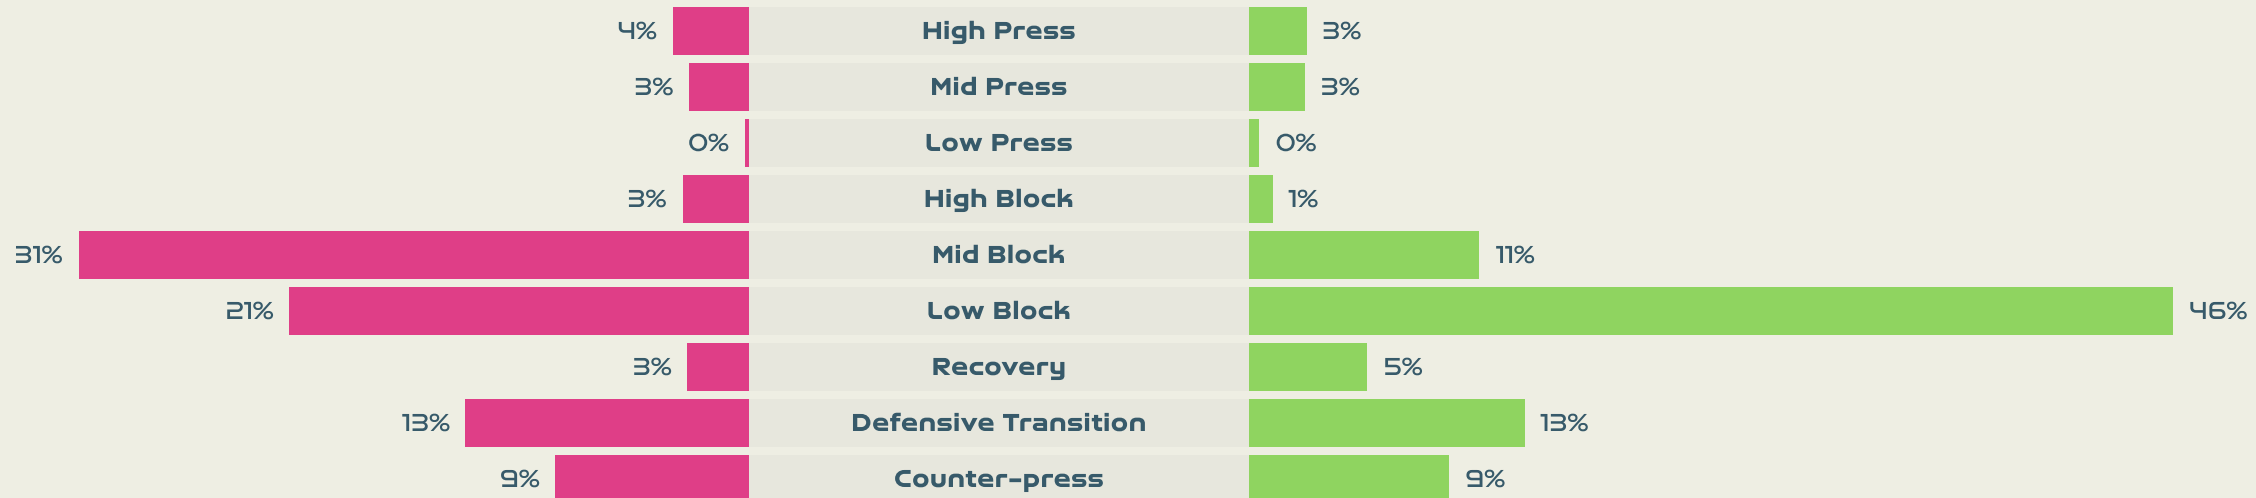

OUT OF POSSESSION