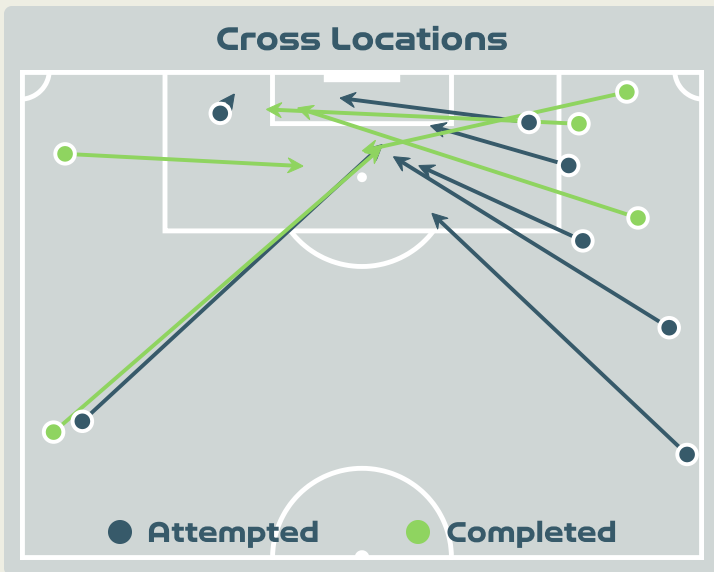

## Delivery Type

#	Player	Inswing	Outswing	Driven	Lofted	Cutback	Push Cross	Total Attempted
1	YAMASHITA Ayaka	0	0	0	0	0	0	0
2	SHIMIZU Risa	0	2	0	0	0	0	2
3	MINAMI Moeka	0	0	0	0	0	0	0
4	KUMAGAI Saki	0	0	0	0	0	0	0
7	MIYAZAWA Hinata	0	0	1	2	0	0	3
10	NAGANO Fuka	0	0	0	0	0	0	0
11	TANAKA Mina	0	0	0	2	0	0	2
12	TAKAHASHI Hana	0	0	0	0	0	0	0
13	ENDO Jun	0	4	0	1	1	0	6
14	HASEGAWA Yui	0	0	0	2	0	1	3
15	FUJINO Aoba	0	1	0	1	0	2	4
9	UEKI Riko	0	0	0	1	0	0	1

Attempted

21

Completed

1

Most Crosses Attempted

6

ENDO Jun  
LEFT MIDFIELD

# Crosses (Open Play)

#	Player	Inswing	Outswing	Driven	Lofted	Cutback	Push Cross	Total Attempted
23	MIKALSEN Aurora	0	0	0	0	0	0	0
4	HANSEN Tuva	0	0	0	0	0	0	0
6	MJELDE Maren	0	0	0	0	0	0	0
7	SYRSTAD ENGEN Ingrid	0	0	0	1	0	0	1
8	BOE RISA Vilde	0	1	0	0	0	0	1
10	GRAHAM HANSEN Caroline	0	3	0	1	0	2	6
11	REITEN Guro	0	1	0	1	0	0	2
13	BJELDE Thea	0	0	0	1	0	0	1
16	HARVIKEN Mathilde	0	0	0	1	0	0	1
20	HAABI Emilie	0	0	0	0	0	0	0
22	ROMAN HAUG Sophie	0	0	0	0	0	0	0
3	HORTE Sara	0	0	0	0	0	0	0
9	SAEVIK Karina	0	0	0	0	0	0	0
14	HEGERBERG Ada	0	0	0	0	0	0	0
18	MAANUM Frida	0	0	0	0	0	0	0