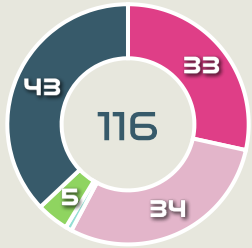

Progression Phase