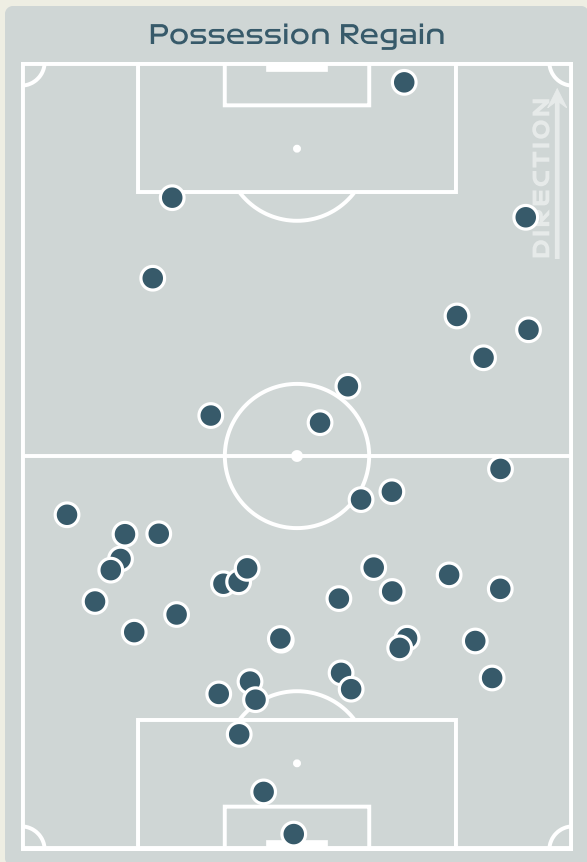

Defensive Actions

Blocks

#	Player	Total Possession Regains
1	YAMASHITA Ayaka	1
2	SHIMIZU Risa	1
3	MINAMI Moeka	12
4	KUMAGAI Saki	5
7	MIYAZAWA Hinata	3
10	NAGANO Fuka	4
11	TANAKA Mina	0
12	TAKAHASHI Hana	6
13	ENDO Jun	3
14	HASEGAWA Yui	9
15	FUJINO Aoba	2
9	UEKI Riko	1

Possession Contests

Most Possession Regains

12
MINAMI Moeka
LEFT BACK