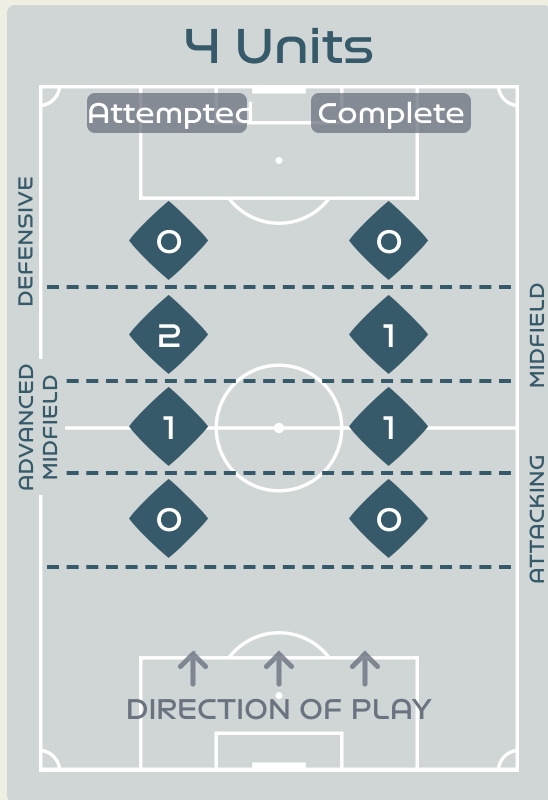

Line Breaks

Japan

Attempted Line Breaks

140

Attempted Line Breaks	3
Inside Shape	2
Outside Shape	1