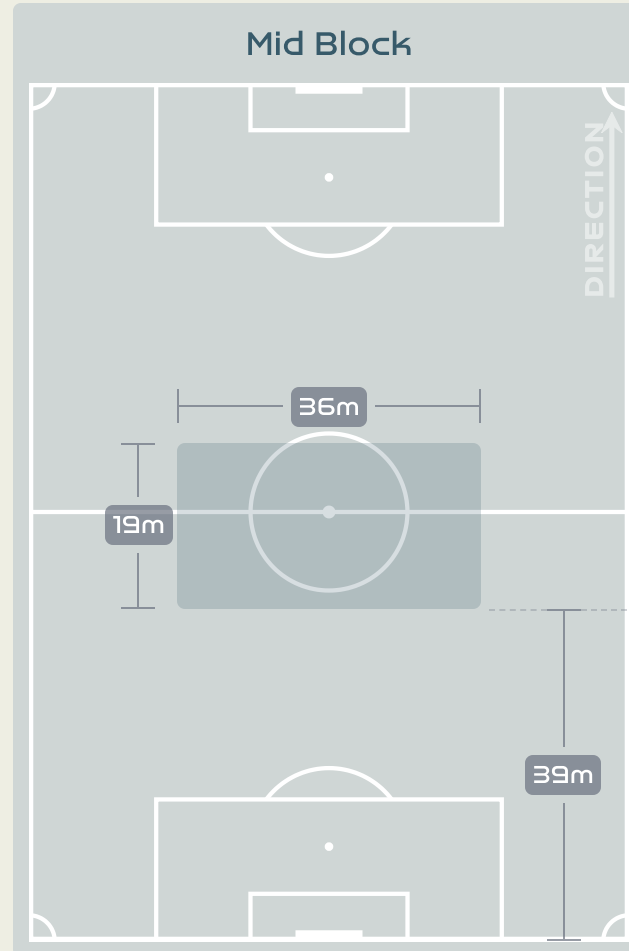

Defensive Line Height & Team Length