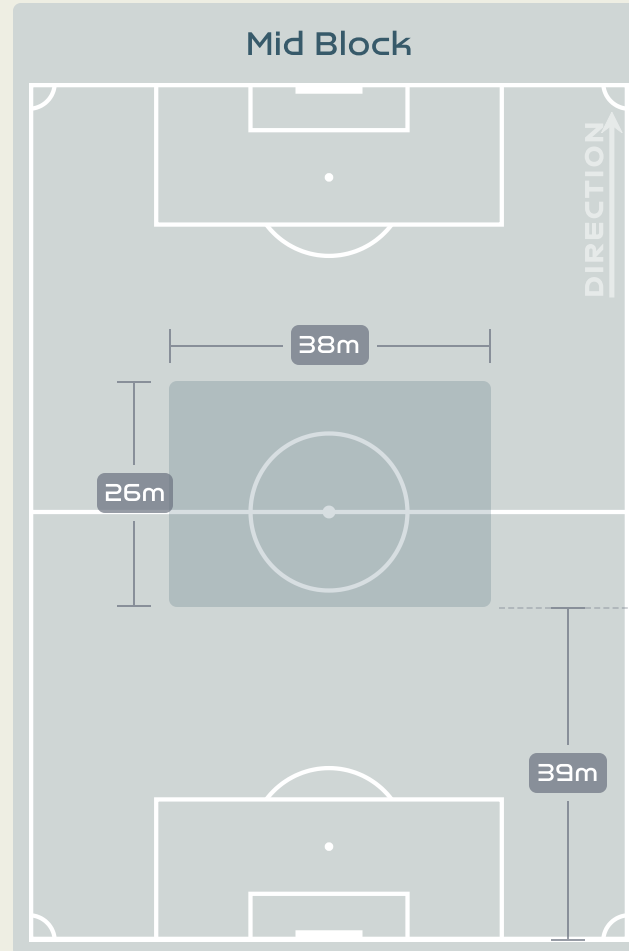

## Most Possession Regains

**12**

**SYRSTAD ENGEN Ingrid**  
DEFENSIVE MIDFIELD CENTRE

#	Player	Total Possession Regains
23	MIKALSEN Aurora	11
4	HANSEN Tuva	4
6	MJELDE Maren	7
7	SYRSTAD ENGEN Ingrid	12
8	BOE RISA Vilde	6
10	GRAHAM HANSEN Caroline	2
11	REITEN Guro	2
13	BJELDE Thea	2
16	HARVIKEN Mathilde	9
20	HAAVI Emilie	0
22	ROMAN HAUG Sophie	1
3	HORTE Sara	0
9	SAEVIK Karina	0
14	HEGERBERG Ada	0
18	MAANUM Frida	0

# Defensive Line Height & Team Length