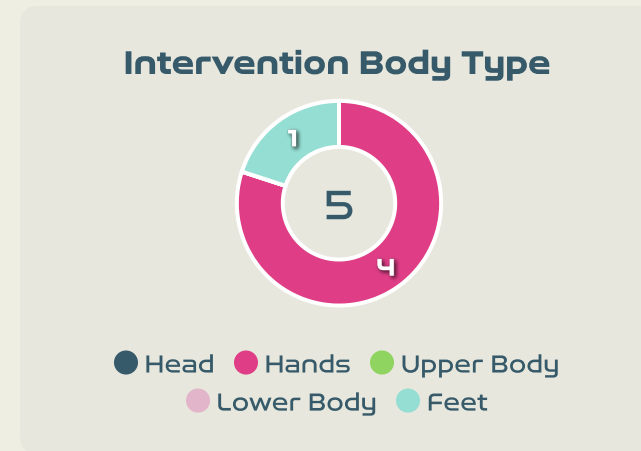

# Goal Prevention

7  
Total Attempts on Goal Faced

67  
Save %

Total Attempts on Goal Faced	Total Goal Interventions	Save & Retain	Deflect & Retain	Save & Deflect	Save Attempt	No Save Attempt
7	1	0	0	1	2	3

# Goal Prevention

Total Attempts on Goal Faced	Total Goal Interventions	Save & Retain	Deflect & Retain	Save & Deflect	Save Attempt	No Save Attempt
16	2	2	0	0	3	11