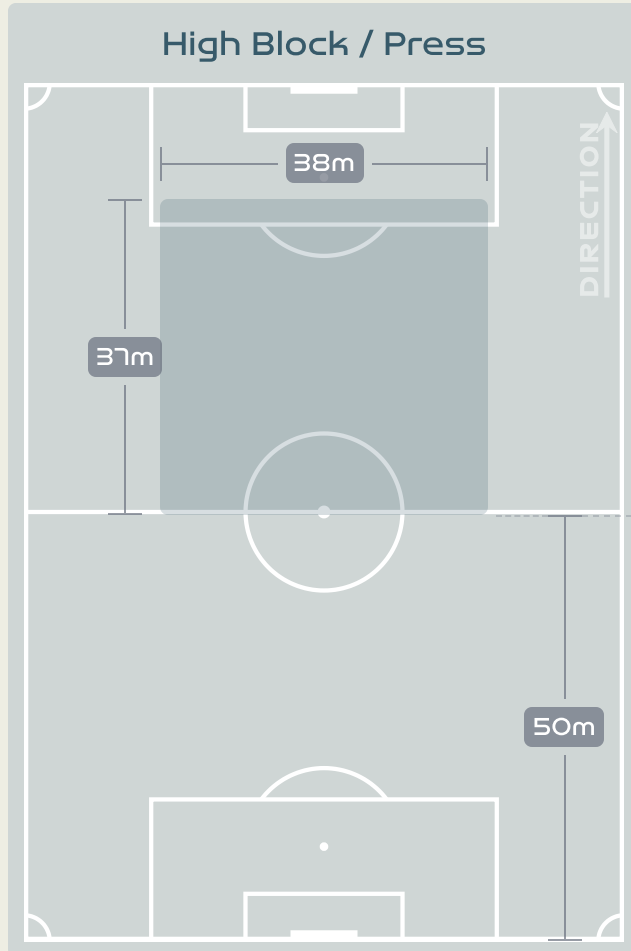

## Most Possession Regains

**12**

**SYRSTAD ENGEN Ingrid**  
DEFENSIVE MIDFIELD CENTRE

#	Player	Total Possession Regains
23	MIKALSEN Aurora	11
4	HANSEN Tuva	4
6	MJELDE Maren	7
7	SYRSTAD ENGEN Ingrid	12
8	BOE RISA Vilde	6
10	GRAHAM HANSEN Caroline	2
11	REITEN Guro	2
13	BJELDE Thea	2
16	HARVIKEN Mathilde	9
20	HAAVI Emilie	0
22	ROMAN HAUG Sophie	1
3	HORTE Sara	0
9	SAEVIK Karina	0
14	HEGERBERG Ada	0
18	MAANUM Frida	0

# Defensive Line Height & Team Length