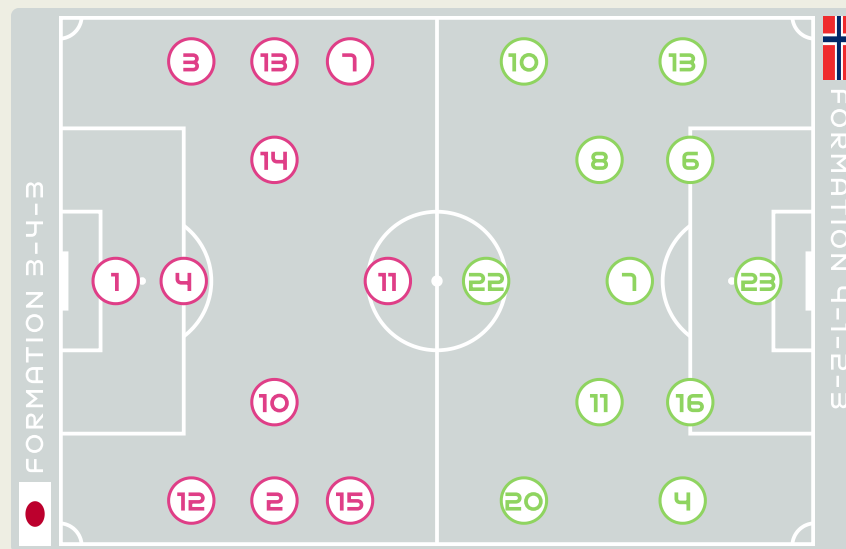

SUBSTITUTES

18	GK	TANAKA Momoko	
21	GK	HIRAO Chika	
5	DF	MIYAKE Shiori	
6	MF	SUGITA Hina	
8	MF	NAOMOTO Hikaru	
9	FW	UEKI Riko	72'
16	MF	HAYASHI Honoka	
17	MF	SEIKE Kiko	
19	DF	MORIYA Miyabi	
20	FW	HAMANO Maika	
22	FW	CHIBA Remina	
23	DF	ISHIKAWA Rion