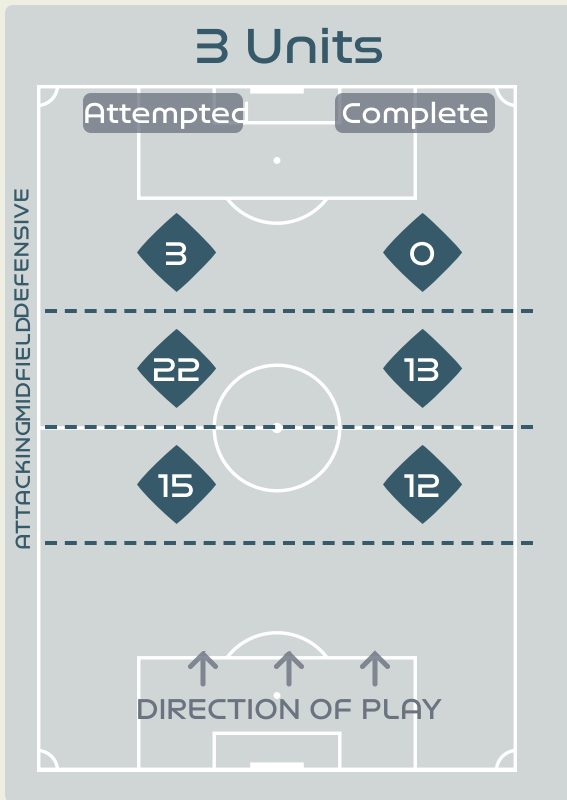

# In Possession Line Height & Team Length

# Line Breaks

Japan

Attempted Line Breaks

140

Attempted Line Breaks	3
Inside Shape	2
Outside Shape	1

Attempted Line Breaks	40
Inside Shape	22
Outside Shape	18

Attempted Line Breaks	97
Inside Shape	55
Outside Shape	42

# Line Breaks

Attempted Line Breaks

100

Attempted Line Breaks 1

Inside Shape 0

Outside Shape 1

Attempted Line Breaks 51

Inside Shape 44