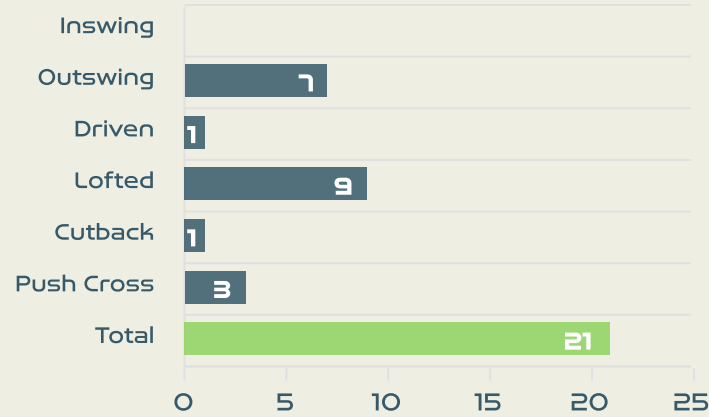

Delivery Type

#	Player	Inswing	Outswing	Driven	Lofted	Cutback	Push Cross	Total Attempted
1	YAMASHITA Ayaka	0	0	0	0	0	0	0
2	SHIMIZU Risa	0	2	0	0	0	0	2
3	MINAMI Moeka	0	0	0	0	0	0	0
4	KUMAGAI Saki	0	0	0	0	0	0	0
7	MIYAZAWA Hinata	0	0	1	2	0	0	3
10	NAGANO Fuka	0	0	0	0	0	0	0
11	TANAKA Mina	0	0	0	2	0	0	2
12	TAKAHASHI Hana	0	0	0	0	0	0	0
13	ENDO Jun	0	4	0	1	1	0	6
14	HASEGAWA Yui	0	0	0	2	0	1	3
15	FUJINO Aoba	0	1	0	1	0	2	4
9	UEKI Riko	0	0	0	1	0	0	1