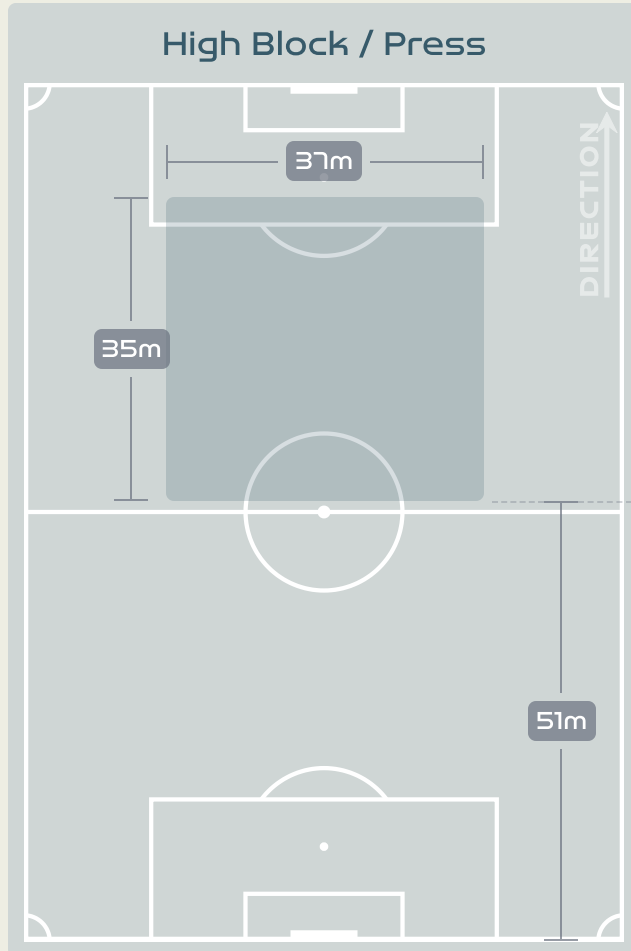

Defensive Line Height & Team Length