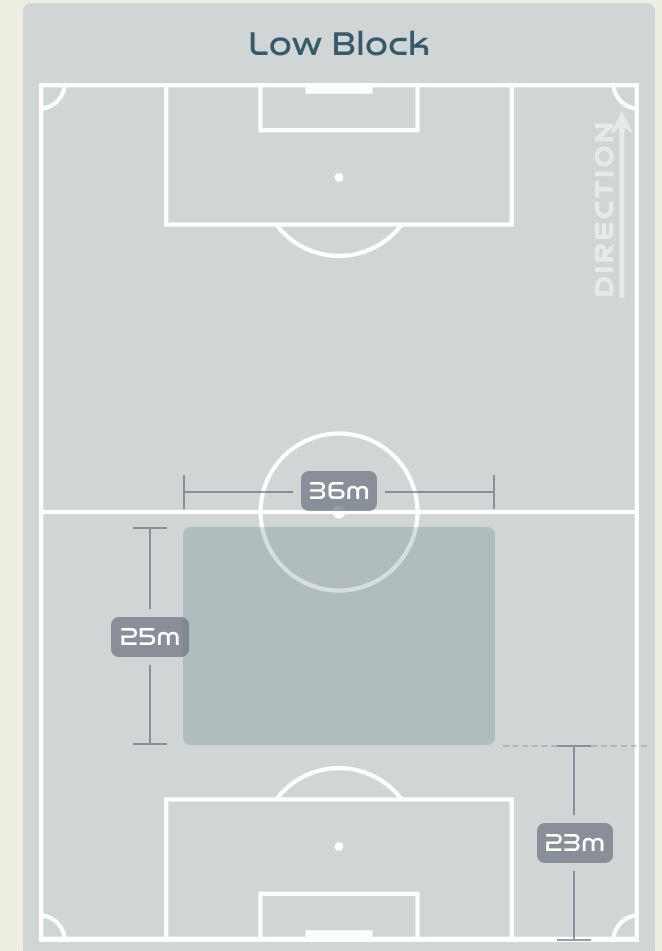

## Most Possession Regains

**12**

**SYRSTAD ENGEN Ingrid**  
DEFENSIVE MIDFIELD CENTRE

#	Player	Total Possession Regains
23	MIKALSEN Aurora	11
4	HANSEN Tuva	4
6	MJELDE Maren	7
7	SYRSTAD ENGEN Ingrid	12
8	BOE RISA Vilde	6
10	GRAHAM HANSEN Caroline	2
11	REITEN Guro	2
13	BJELDE Thea	2
16	HARVIKEN Mathilde	9
20	HAAVI Emilie	0
22	ROMAN HAUG Sophie	1
3	HORTE Sara	0
9	SAEVIK Karina	0
14	HEGERBERG Ada	0
18	MAANUM Frida	0

# Defensive Line Height & Team Length