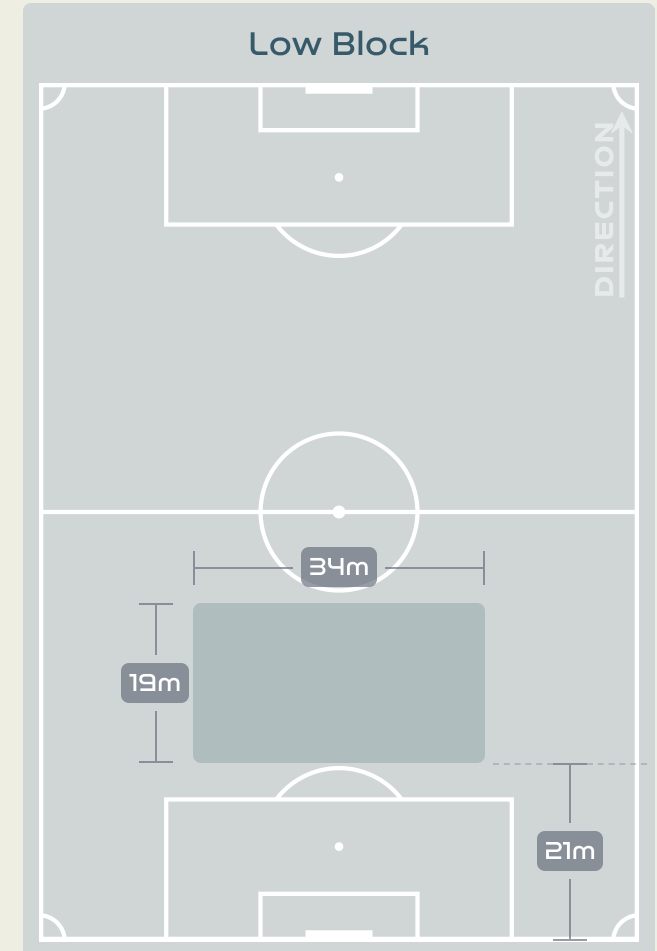

Defensive Line Height & Team Length