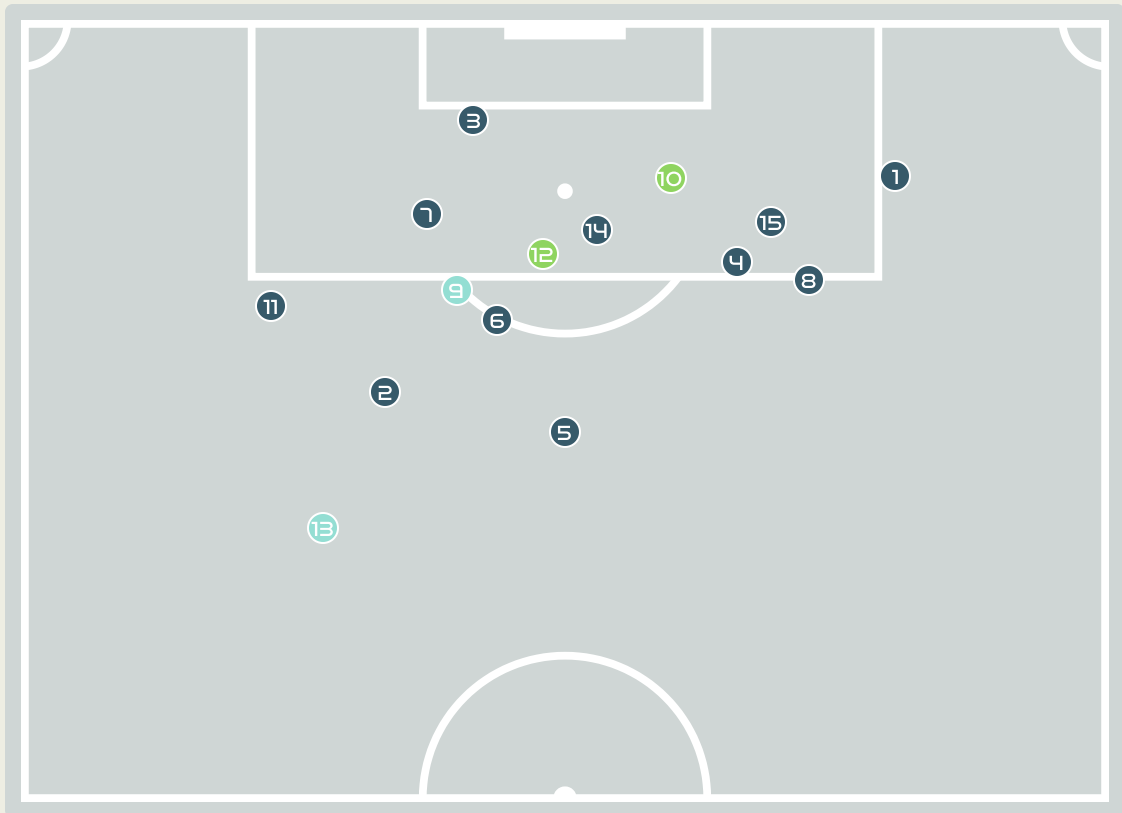

Goal Prevention

Total Attempts on Goal Faced	Total Goal Interventions	Save & Retain	Deflect & Retain	Save & Deflect	Save Attempt	No Save Attempt
16	2	2	0	0	3	11