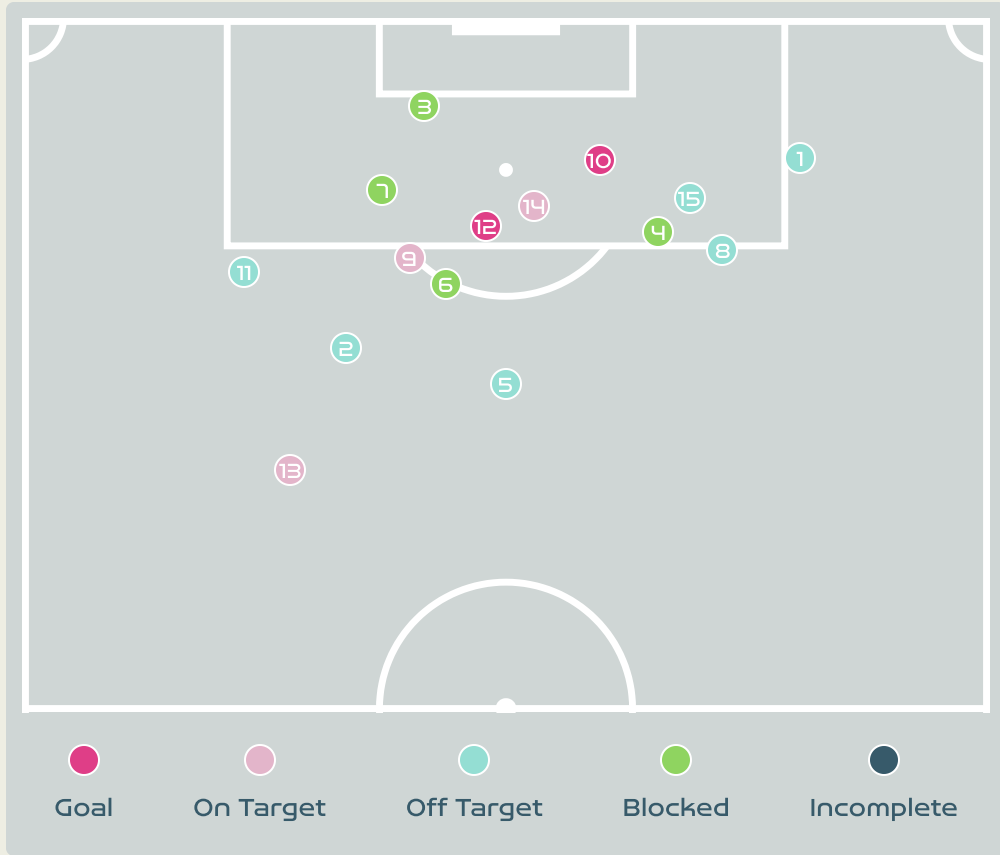

Attempts at Goal

Key	Outcome	Shots
	Goals	2
	On Target	3
	Off Target	6
	Blocked	4
	Incomplete	0