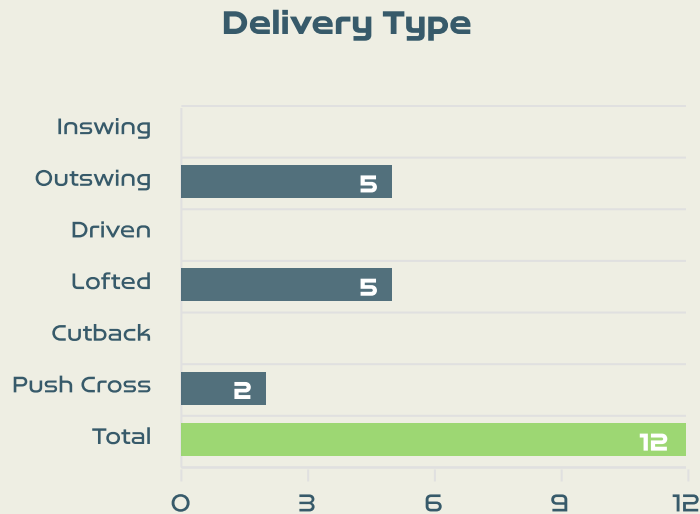

Crosses (Open Play)

#	Player	Inswing	Outswing	Driven	Lofted	Cutback	Push Cross	Total Attempted
23	MIKALSEN Aurora	0	0	0	0	0	0	0
4	HANSEN Tuva	0	0	0	0	0	0	0
6	MJELDE Maren	0	0	0	0	0	0	0
7	SYRSTAD ENGEN Ingrid	0	0	0	1	0	0	1
8	BOE RISA Vilde	0	1	0	0	0	0	1
10	GRAHAM HANSEN Caroline	0	3	0	1	0	2	6
11	REITEN Guro	0	1	0	1	0	0	2
13	BJELDE Thea	0	0	0	1	0	0	1
16	HARVIKEN Mathilde	0	0	0	1	0	0	1
20	HAABI Emilie	0	0	0	0	0	0	0
22	ROMAN HAUG Sophie	0	0	0	0	0	0	0
3	HORTE Sara	0	0	0	0	0	0	0
9	SAEVIK Karina	0	0	0	0	0	0	0
14	HEGERBERG Ada	0	0	0	0	0	0	0
18	MAANUM Frida	0	0	0	0	0	0	0