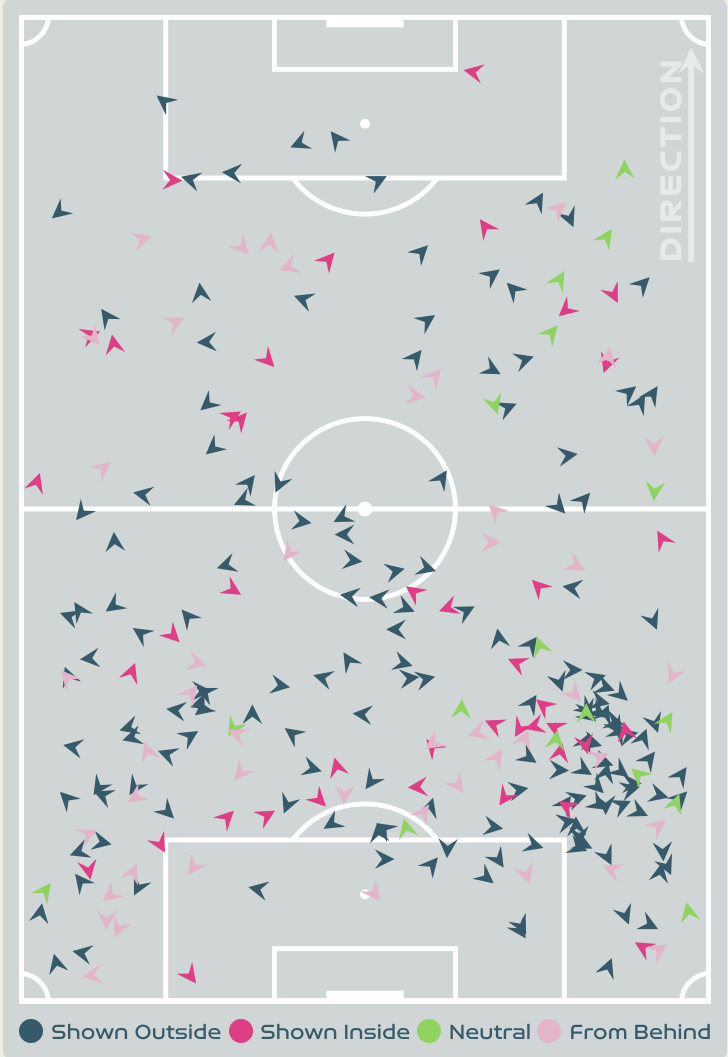

**Most Direct Pressures**

**6**

**MIYAZAWA Hinata**  
LEFT WINGER

**Most Direct Pressures**

**6**

**REITEN Guro**  
LEFT CENTRE MIDFIELD