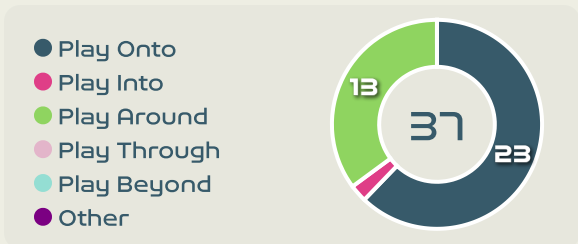

Goalkeeping Distribution