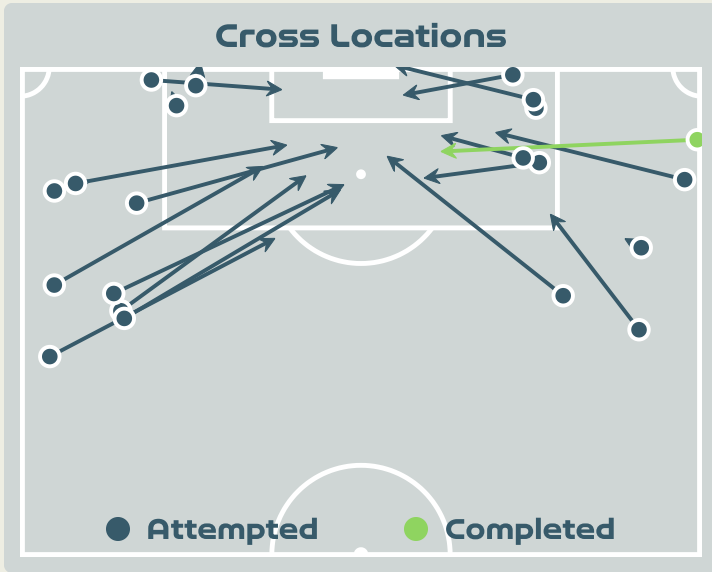

Crosses (Open Play)