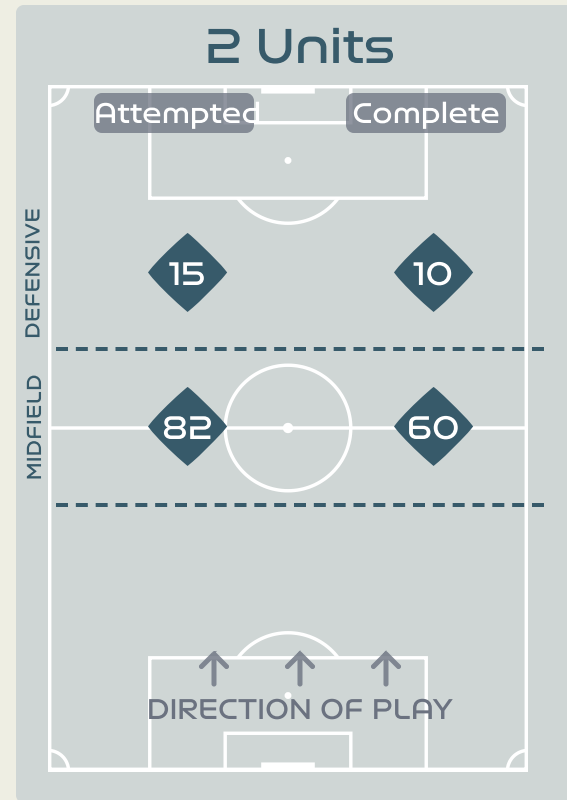

# In Possession Line Height & Team Length

# Line Breaks

Japan

Attempted Line Breaks

140

Attempted Line Breaks	3
Inside Shape	2
Outside Shape	1

Attempted Line Breaks	40
Inside Shape	22
Outside Shape	18

Attempted Line Breaks	97
Inside Shape	55
Outside Shape	42

# Line Breaks

Attempted Line Breaks

100

Attempted Line Breaks 1

Inside Shape 0

Outside Shape 1

Attempted Line Breaks 51

Inside Shape 44