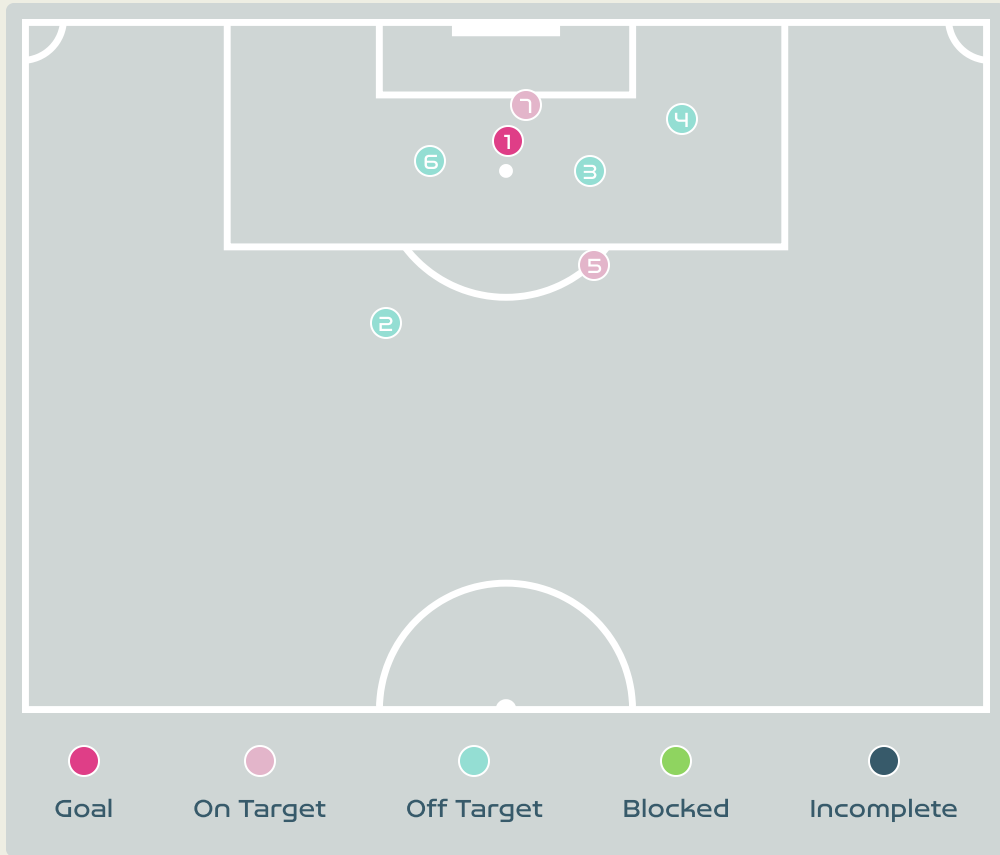

Attempts at Goal

Key	Outcome	Shots
	Goals	1
	On Target	2
	Off Target	4
	Blocked	0
	Incomplete	0