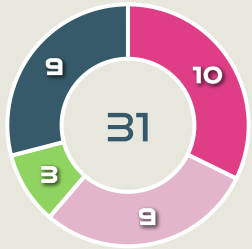

Movement to Receive

Movement Types by Phase

Final Third Phase