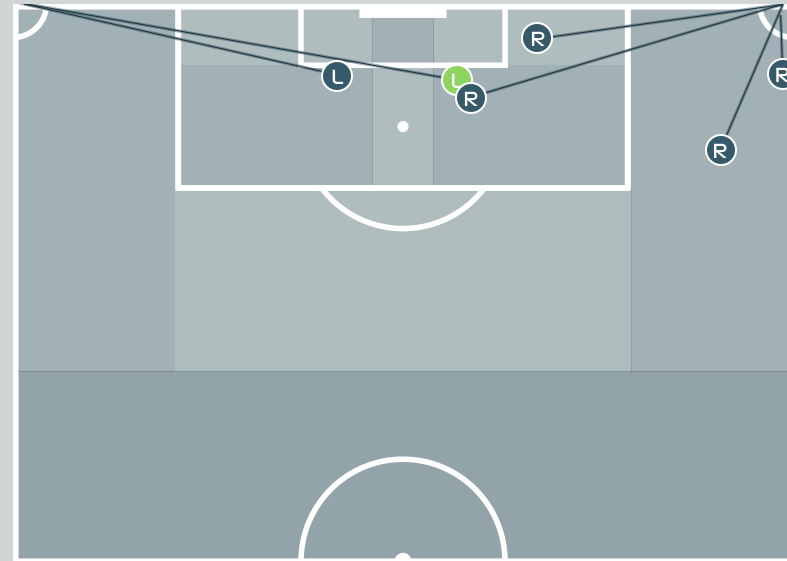

Japan

Set Plays - Corners

35

Total Set Plays

8

Total Free Kicks

0

Total Penalties

6

Total Corners

21

Total Throw Ins

Corners - First Contact

● Japan

● Norway

Delivery Type	From Left Side	From Right Side	Total
Direct to Area	1	1	2
Short	1	3	4
Edge of Penalty Area	0	0	0

Delivery Style	Total
Inswing	1
Outswing	0
Driven	0

Free Kicks

Type	Total
Direct	8
Direct (on target)	0
Direct (off target)	0
Indirect	0

First Contacts on Japan Crosses

5

By Japan

1

By Norway

Top 5 Player First Contacts

Player	Team	Total
TANAKA Mina	Japan	3
ENDO Jun	Japan	1
HASEGAWA Yui	Japan	1
ROMAN HAUG Sophie	Norway	1