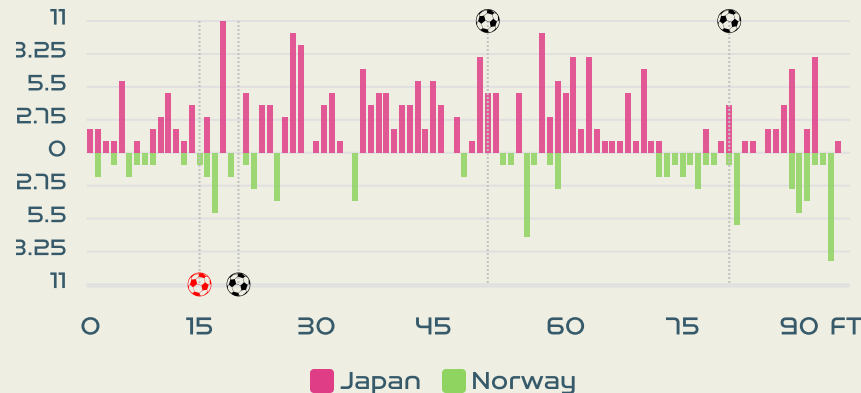

Distribution in the Final Third

STARTING

MIKALSEN Aurora	GK	23	
74'	HANSEN Tuva	DF	4
(C) MJELDE Maren	DF	6	
SYRSTAD ENGEN Ingrid	MF	7	
63'	BOE RISA Vilde	MF	8
GRAHAM HANSEN Caroline	FW	10	
20'	REITEN Guro	MF	11
88'	BJELDE Thea	DF	13
HARVIKEN Mathilde	DF	16	
63'	HAAVI Emilie	FW	20
ROMAN HAUG Sophie	FW	22	

SUBSTITUTES

FISKERSTRAND Cecilie	GK	1	
PETERSEN Guro	GK	12	
SONSTEVOLD Anja	DF	2	
88'	HORTE Sara	DF	3
BERGSVAND Guro	DF	5	
63'	SAEVIK Karina	FW	9
74'	HEGERBERG Ada	FW	14
EIKELAND Amalie	FW	15	
BLAKSTAD Julie	FW	17	
63'	MAANUM Frida	MF	18
BRATBERG LUND Marit	DF	19	
JOSENDAL Anna	FW	21