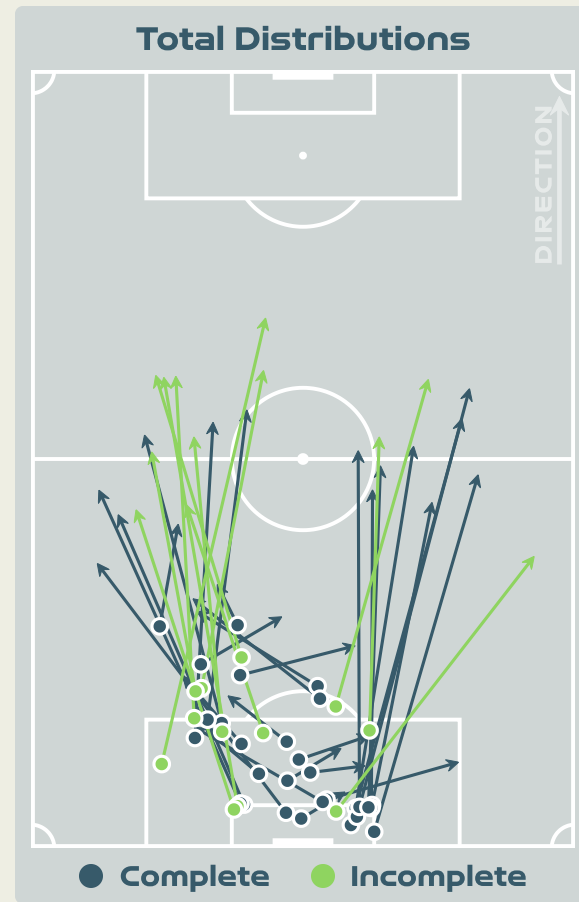

Goalkeeping Distribution