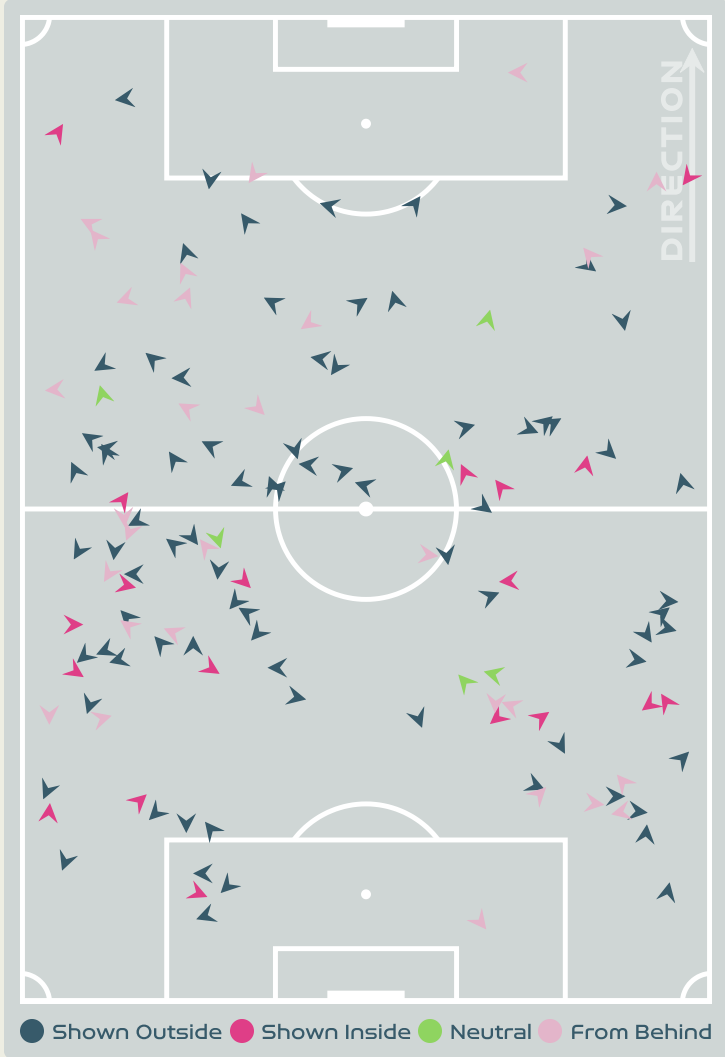

Defensive Pressure