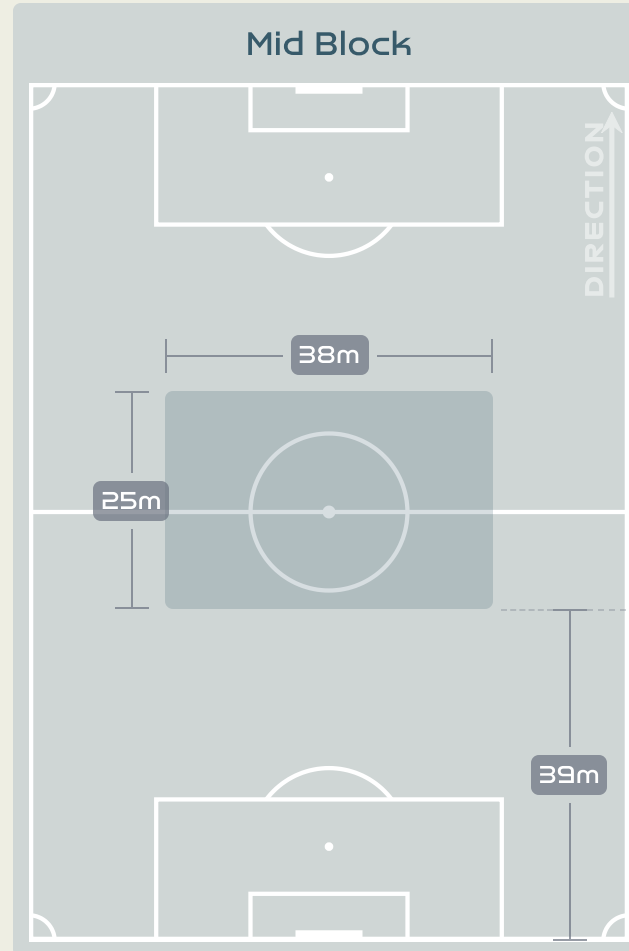

# Defensive Line Height & Team Length

Korea Republic