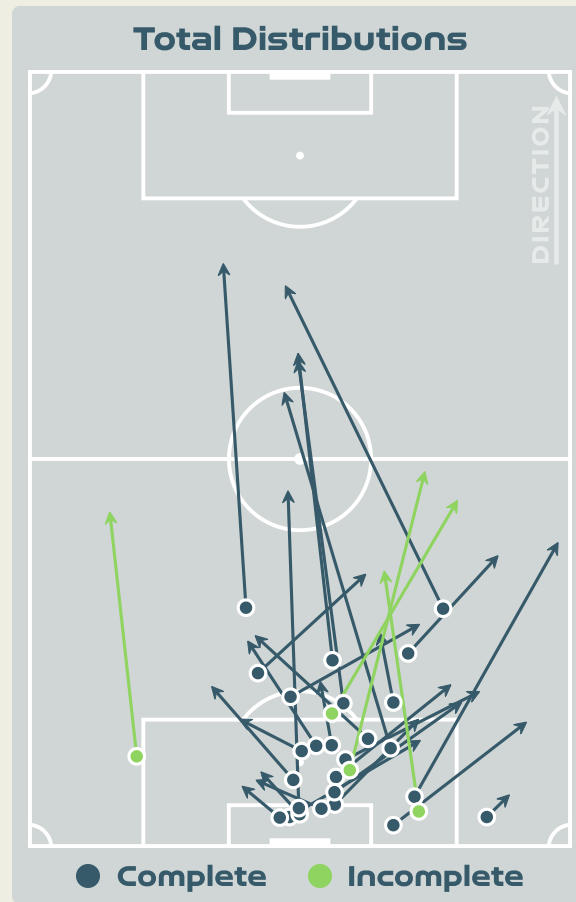

Goalkeeping Distribution