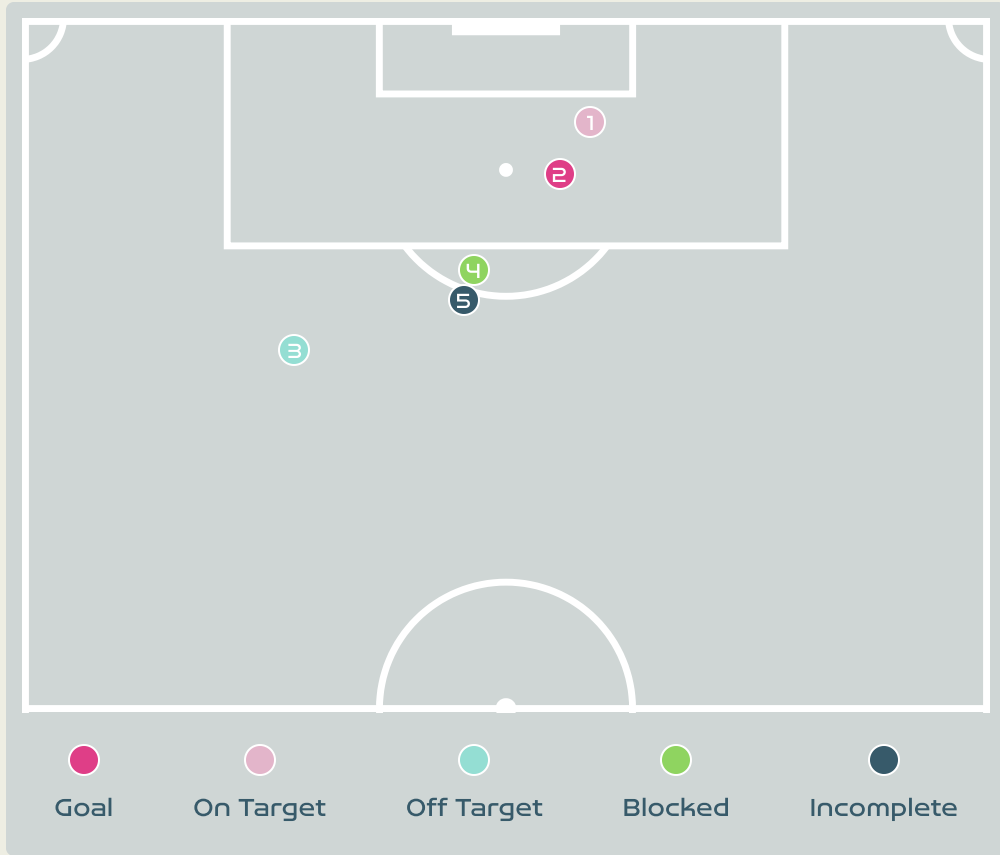

Attempts at Goal

Korea Republic

Key	Outcome	Shots
●	Goals	1
●	On Target	1
●	Off Target	1
●	Blocked	1
●	Incomplete	1