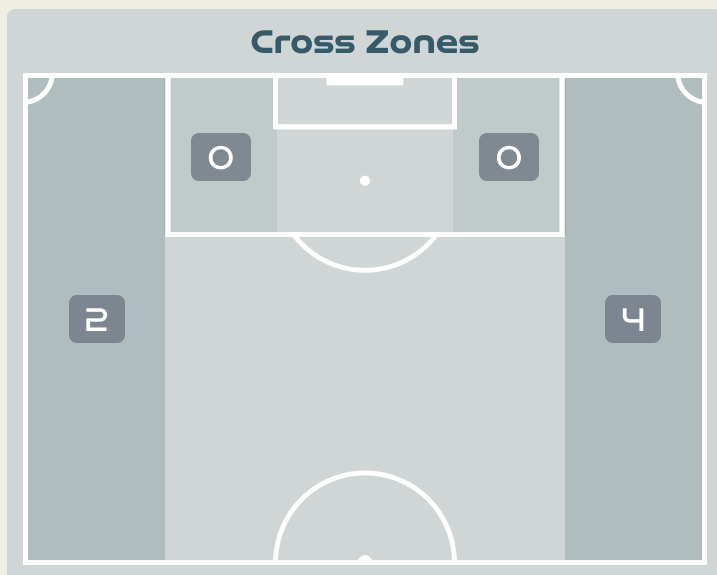

Attempted

6

Completed

1

Most Crosses Attempted

2

CHUN Garam
RIGHT MIDFIELD