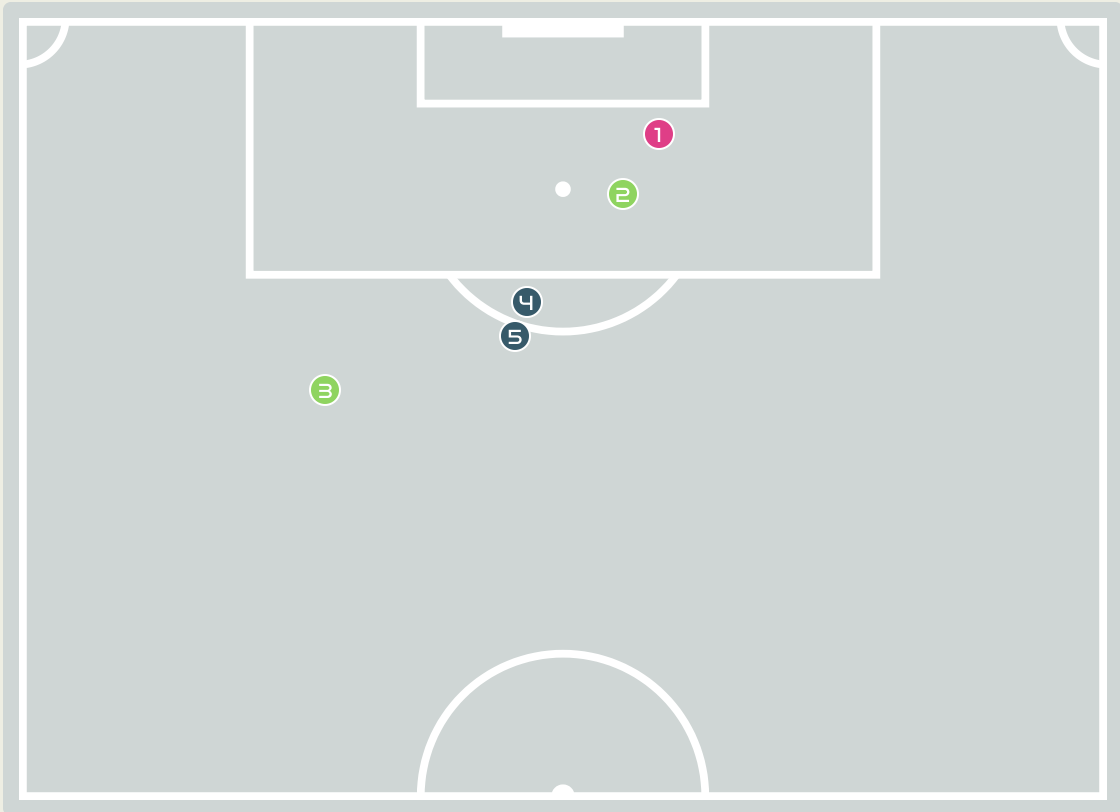

Goal Prevention