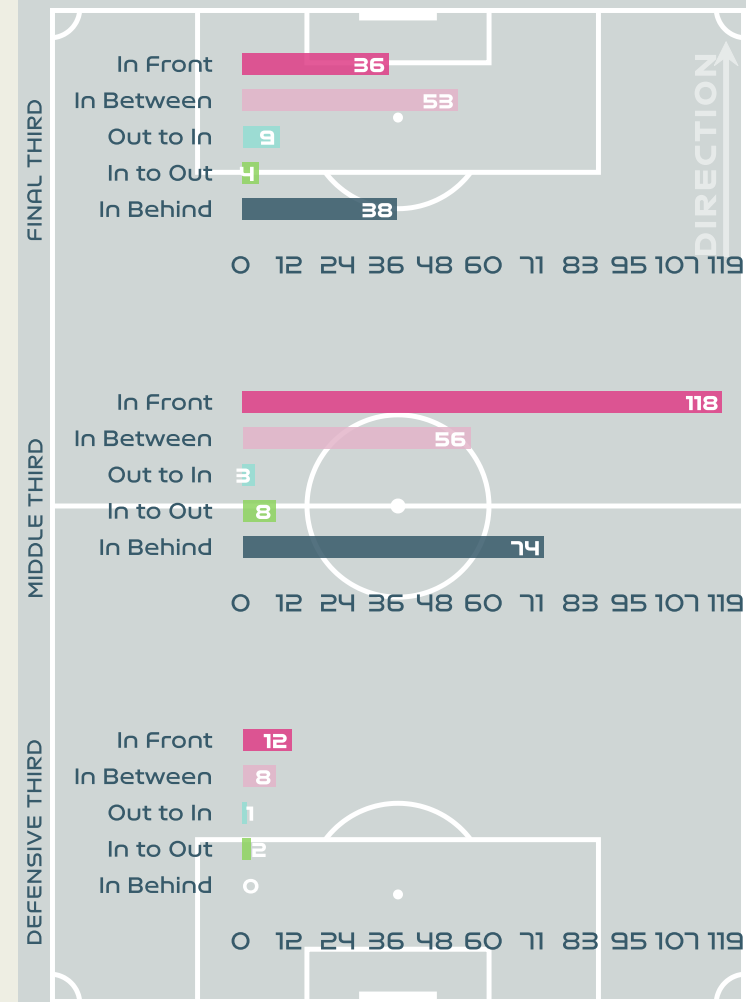

Movement Types Pitch Third