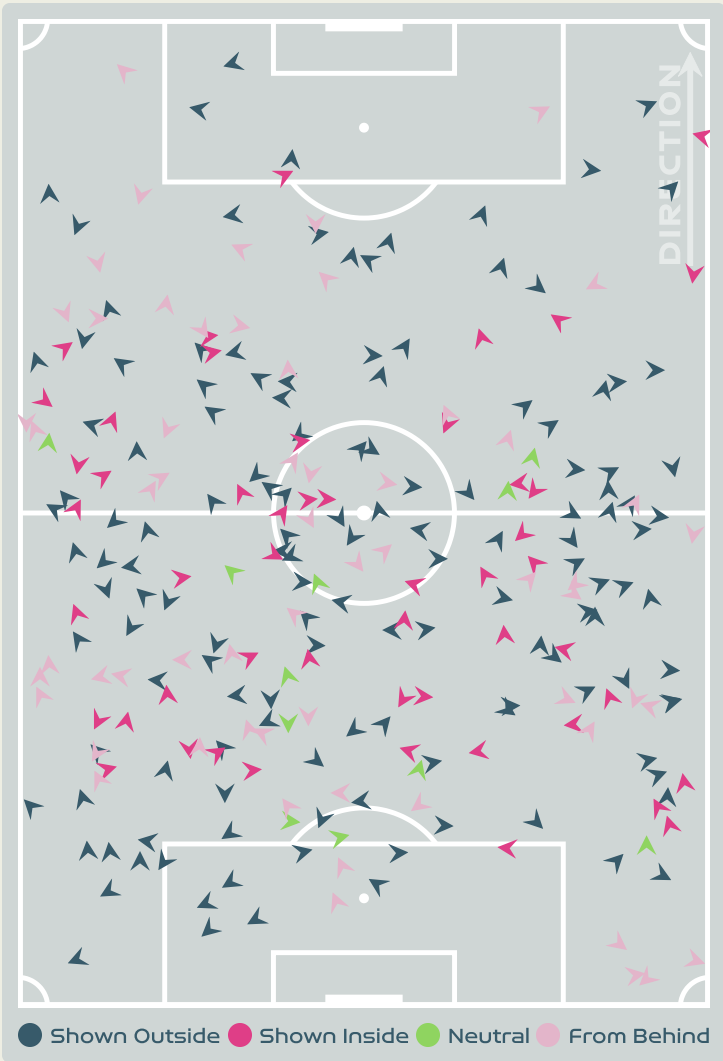

Defensive Pressure

Korea Republic