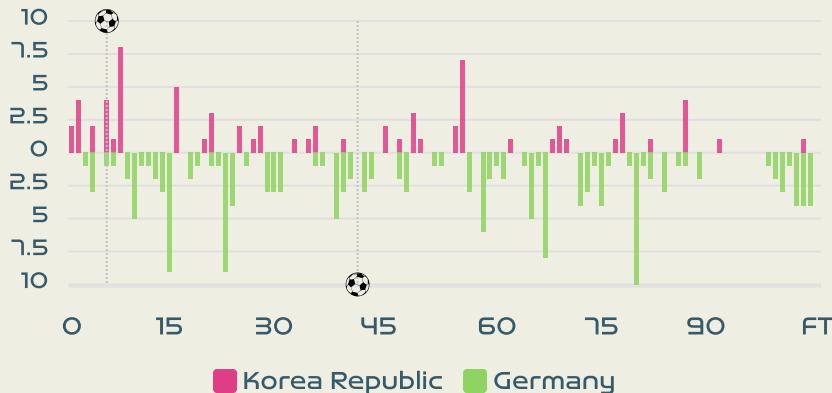

SUBSTITUTES

	BERGER Ann-Katrin	GK	12	
	JOHANNES Stina	GK	21	
	KLEINHERNE Sophia	DF	4	
↑ 64'	LOHMANN Sydney	MF	8	
	FREIGANG Laura	FW	10	
↑ 64'	LATTWEIN Lena	MF	14	
	NUESKEN Sjoeke	DF	15	
↑ 84'	ANYOMI Nicole	FW	16	
	RAUCH Felicitas	DF	17	
	LEUPOLZ Melanie	MF	18	
	MAGULL Lina	MF	20	
	DOORSOUN Sara	DF	23	

Distribution in the Final Third