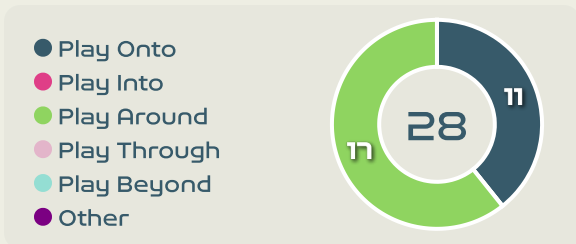

Goalkeeping Distribution