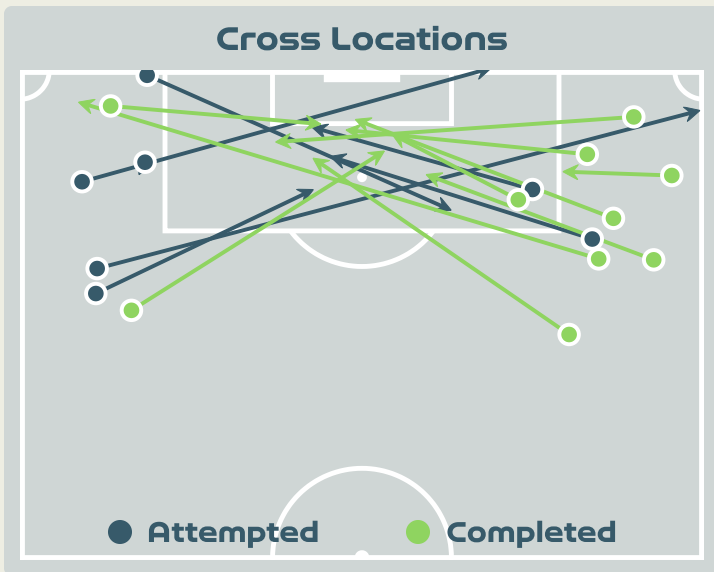

Crosses (Open Play)