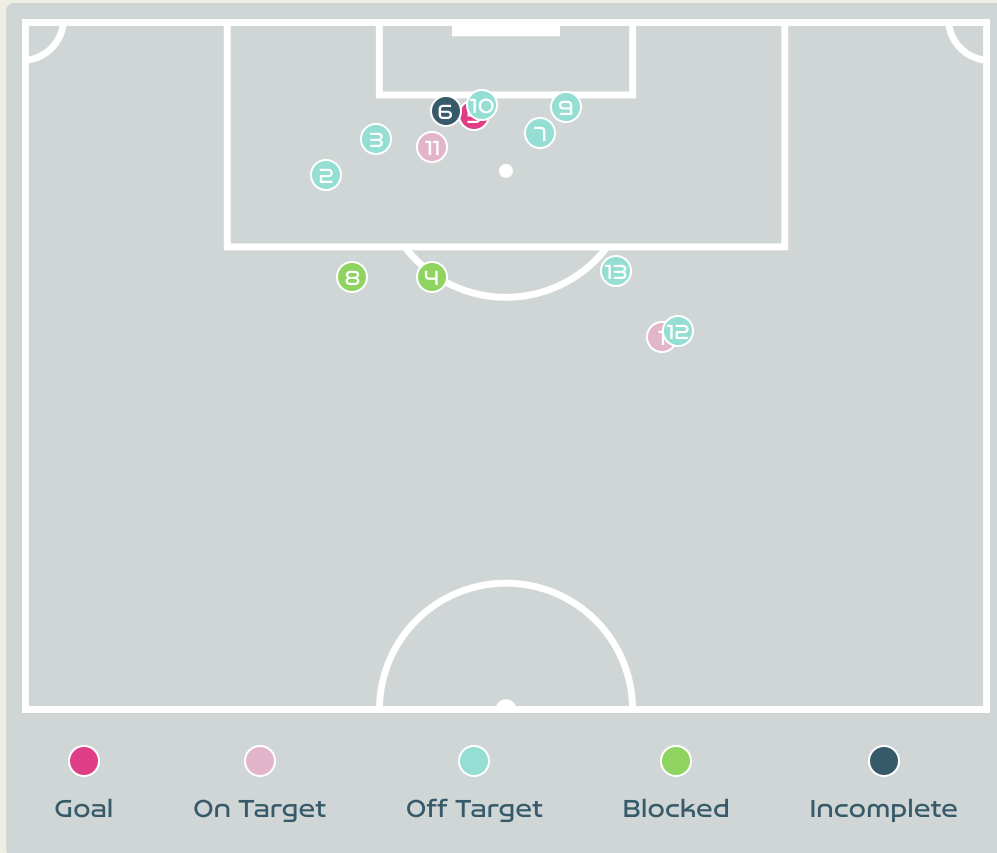

Attempts at Goal

Key	Outcome	Shots
	Goals	1
	On Target	2
	Off Target	7
	Blocked	2
	Incomplete	1