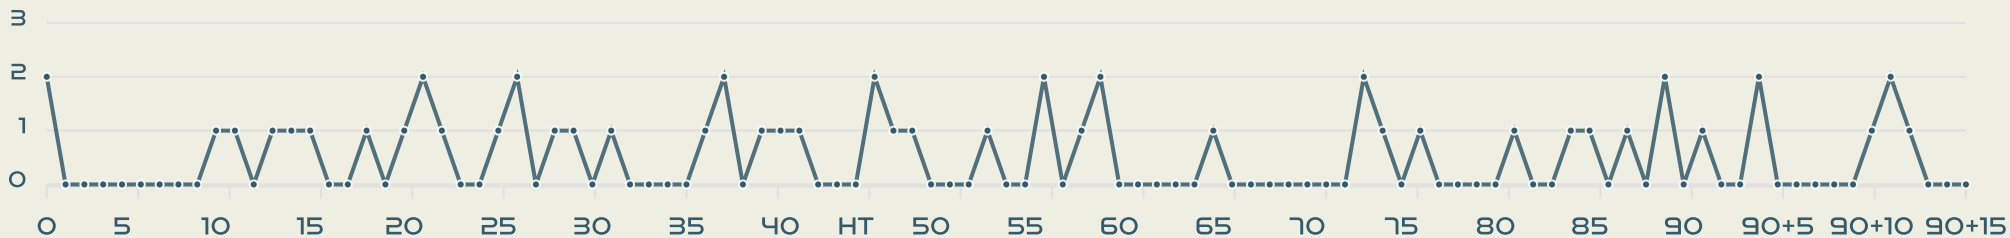

Goalkeeping Involvement

Korea Republic

Korea Republic GK Involvement Timeline