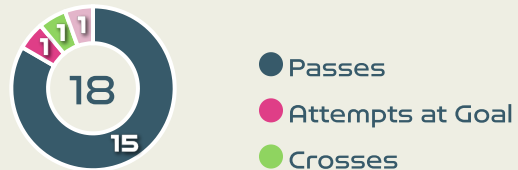

Defensive Actions

53

Forced Turnovers

54

Possession Regained

9

Interceptions

29

Tackles

5.32

Possession Actions / Defensive Action

Blocks

Possession Contests

Most Possession Regains

12

HUTH Svenja
RIGHT MIDFIELD

#	Player	Total Possession Regains
1	FROHMS Merle	2
2	HAGEL Chantal	5
3	HENDRICH Kathrin	9
5	HEGERING Marina	8
6	OBERDORF Lena	3
7	SCHUELLER Lea	1
9	HUTH Svenja	12
11	POPP Alexandra	5
13	DAEBRITZ Sara	4
19	BUEHL Klara	1
22	BRAND Jule	0
8	LOHMANN Sydney	2
14	LATTWEIN Lena	2
16	ANYOMI Nicole	0