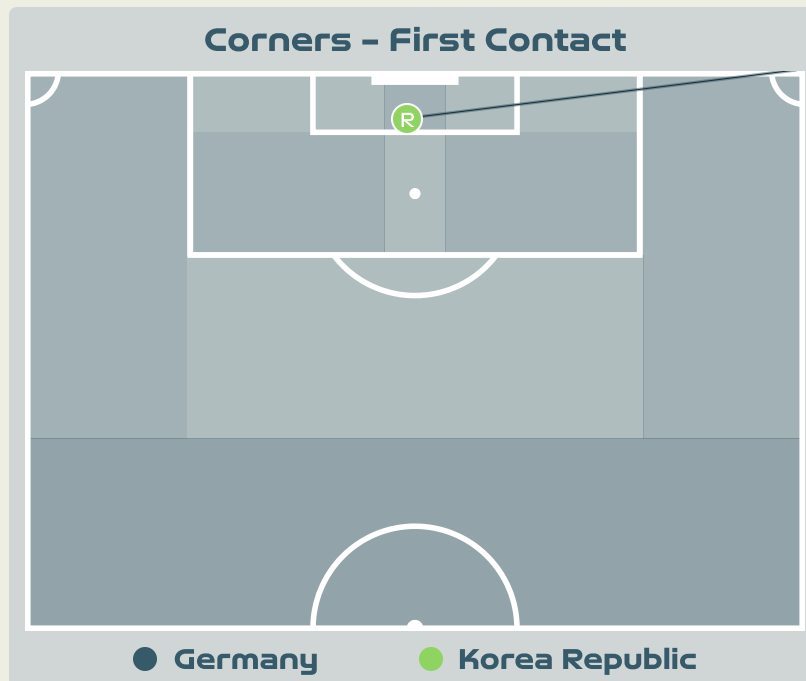

Set Plays - Corners

Delivery Type	From Left Side	From Right Side	Total
Direct to Area	1	1	2
Short	0	0	0
Edge of Penalty Area	0	0	0

Delivery Style	Total
Inswing	2
Outswing	0
Driven	0

Free Kicks	
Type	Total
Direct	11
Direct (on target)	0
Direct (off target)	0
Indirect	0