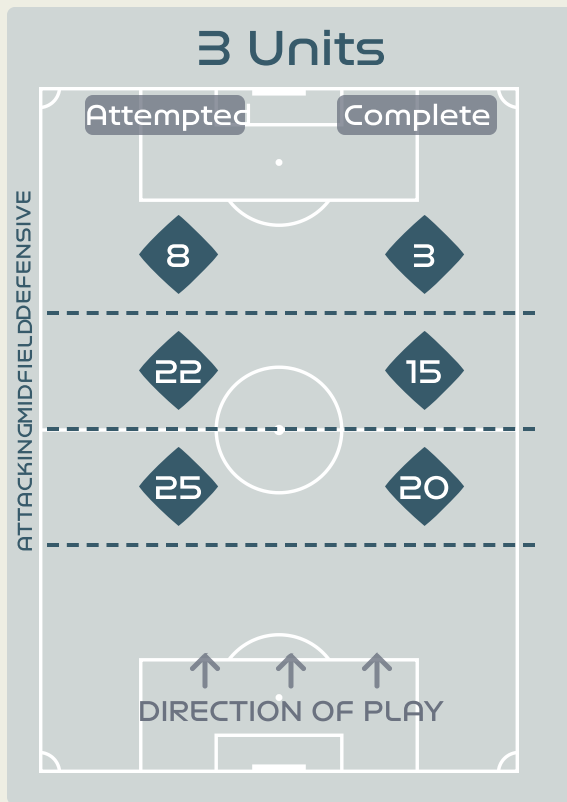

# Line Breaks

**Korea Republic**

Attempted Line Breaks

**110**

Attempted Line Breaks 9  
 Inside Shape 9  
 Outside Shape 0

Attempted Line Breaks 72  
 Inside Shape 52  
 Outside Shape 20

Attempted Line Breaks 29  
 Inside Shape 22  
 Outside Shape 7

# Line Breaks

Germany

Attempted Line Breaks

113

Attempted Line Breaks	3
Inside Shape	3
Outside Shape	0

Attempted Line Breaks	55
Inside Shape	35
Outside Shape	20

Attempted Line Breaks	55
Inside Shape	41
Outside Shape	14

## Line Breaks

					4 Units				3 Units			2 Units		Direction			Distribution Type		
#	Player	Line Breaks Attempted	Line Breaks Completed	Line Break Completion %	Attacking Line	Attacking Midfield Line	Midfield Line	Defensive Line	Attacking Line	Midfield Line	Defensive Line	Midfield Line	Defensive Line	Through	Around	Over	Pass	Cross	Ball Progression
1	FROHMS Merle	9	5	55%	0	0	0	0	5	2	0	2	0	0	0	9	9	0	0
2	HAGEL Chantal	26	11	42%	0	1	0	0	5	4	3	12	1	1	7	18	25	1	0
3	HENDRICH Kathrin	9	8	88%	0	0	0	0	6	0	0	3	0	4	3	2	8	1	0
5	HEGERING Marina	10	5	50%	0	0	1	0	3	2	0	4	0	2	3	5	10	0	0
6	OBERDORF Lena	8	5	62%	0	0	0	0	1	1	1	5	0	4	0	4	8	0	0
7	SCHUELLER Lea	2	2	100%	0	0	0	0	0	1	1	0	0	1	1	0	2	0	0
9	HUTH Svenja	10	7	70%	0	0	0	0	0	3	0	6	1	5	0	5	7	3	0
11	POPP Alexandra	8	4	50%	0	0	0	0	0	3	0	3	2	4	1	3	8	0	0
13	DAEBRITZ Sara	9	8	88%	0	0	0	0	5	1	0	2	1	2	3	4	7	1	1
19	BUEHL Klara	6	3	50%	0	0	0	0	0	1	1	3	1	2	0	4	2	2	2
22	BRAND Jule	8	6	75%	0	0	0	0	0	2	1	5	0	6	2	0	8	0	0
8	LOHMANN Sydney	6	4	66%	0	0	0	1	0	1	1	3	0	4	1	1	4	1	1
14	LATTWEIN Lena	1	1	100%	0	0	0	0	0	0	0	0	1	1	0	0	1	0	0
16	ANYOMI Nicole	1	0	0%	0	0	0	0	0	1	0	0	0	1	0	0	1	0	0