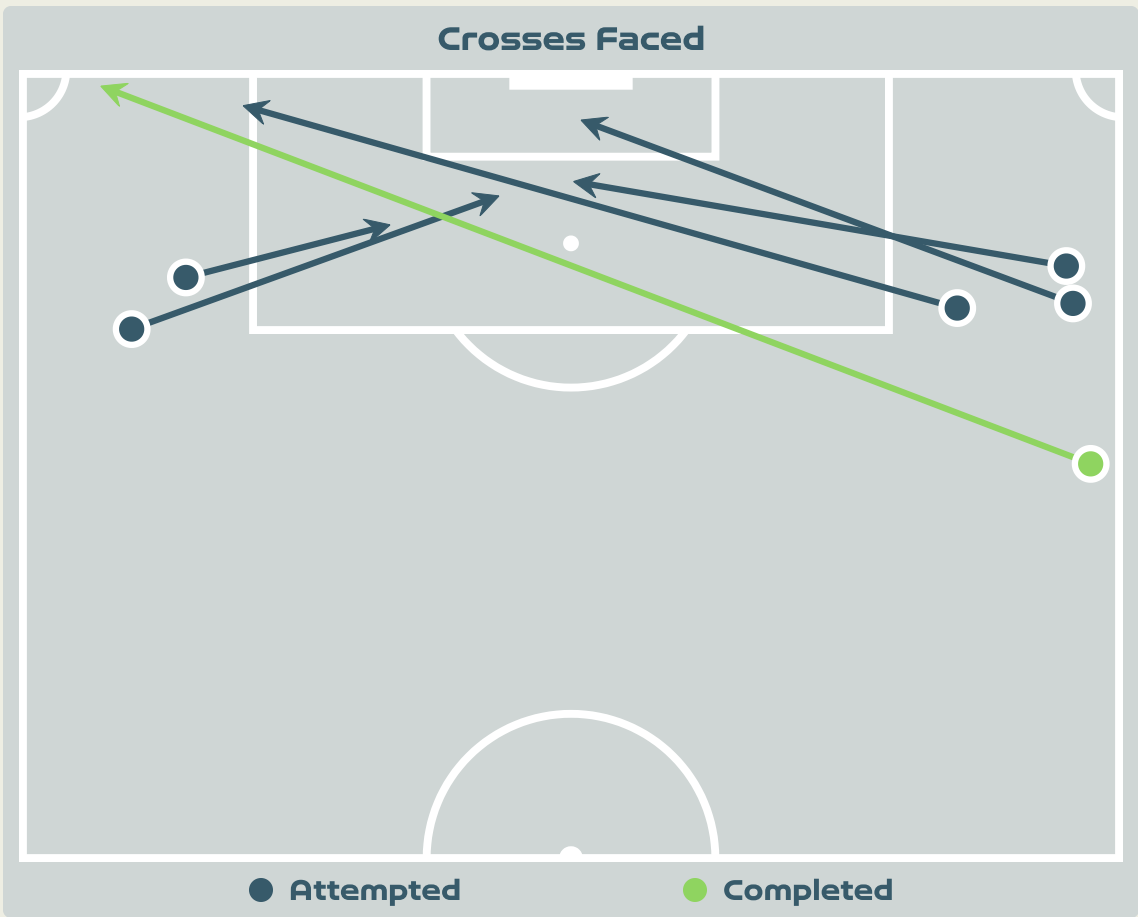

Aerial Control

Delivery Types Faced

Total	In Swing	Out Swing	Driven	Lofted	Cutback	Push
8	2	1	0	4	0	1