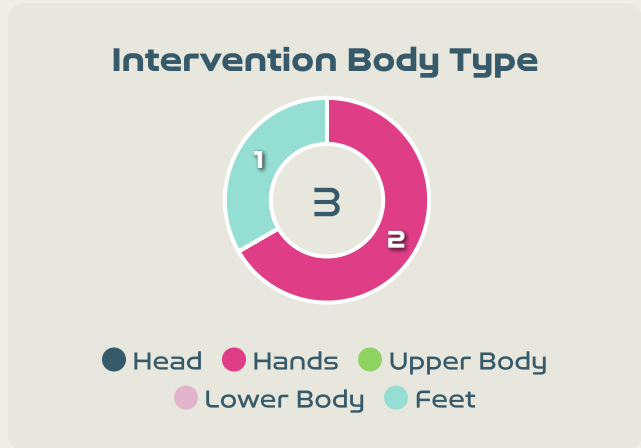

# Goal Prevention

**14**

Total Attempts on Goal Faced

**67**

Save %

Total Attempts on Goal Faced	Total Goal Interventions	Save & Retain	Deflect & Retain	Save & Deflect	Save Attempt	No Save Attempt
14	2	2	0	0	4	8

# Goal Prevention

**5**  
Total Attempts on Goal Faced

**50**  
Save %

Total Attempts on Goal Faced	Total Goal Interventions	Save & Retain	Deflect & Retain	Save & Deflect	Save Attempt	No Save Attempt
5	1	0	0	1	2	2