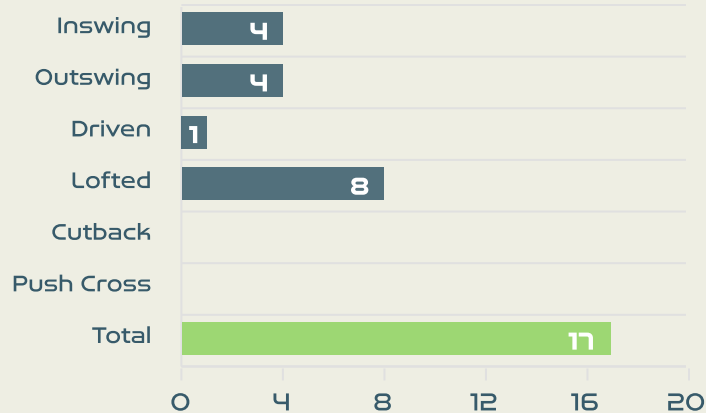

Delivery Type

#	Player	Inswing	Outswing	Driven	Lofted	Cutback	Push Cross	Total Attempted
1	FROHMS Merle	0	0	0	0	0	0	0
2	HAGEL Chantal	0	0	0	1	0	0	1
3	HENDRICH Kathrin	0	1	0	1	0	0	2
5	HEGERING Marina	0	0	0	0	0	0	0
6	OBERDORF Lena	0	0	0	0	0	0	0
7	SCHUELLER Lea	0	0	0	1	0	0	1
9	HUTH Svenja	0	0	1	4	0	0	5
11	POPP Alexandra	0	0	0	0	0	0	0
13	DAEBRITZ Sara	2	1	0	1	0	0	4
19	BUEHL Klara	2	0	0	0	0	0	2
22	BRAND Jule	0	0	0	0	0	0	0
8	LOHMANN Sydney	0	2	0	0	0	0	2
14	LATTWEIN Lena	0	0	0	0	0	0	0
16	ANYOMI Nicole	0	0	0	0	0	0	0