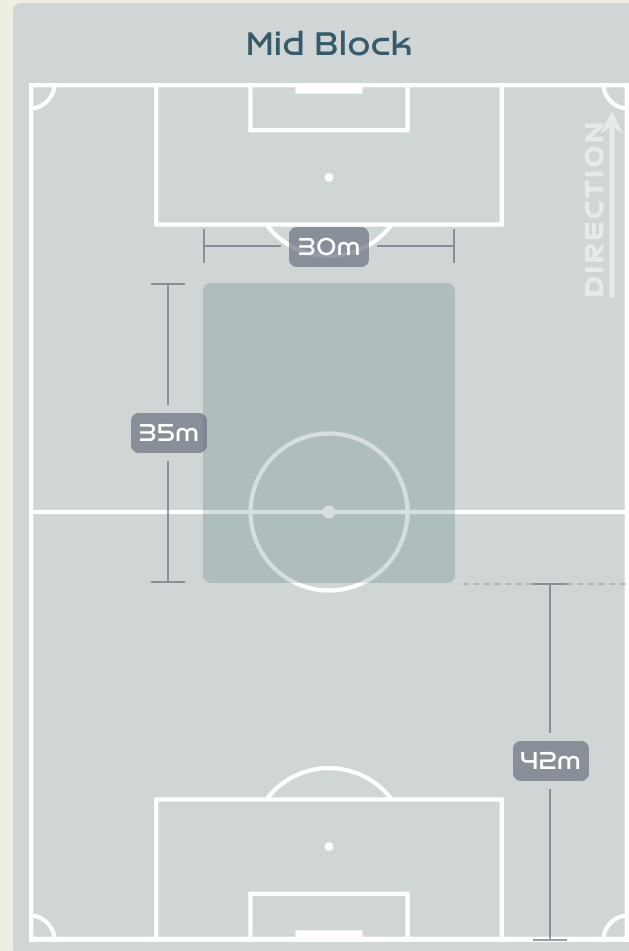

Defensive Line Height & Team Length

Germany