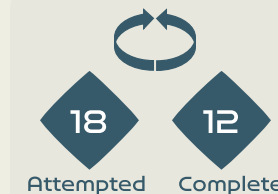

# In Possession Line Height & Team Length

Germany

# Line Breaks

**Korea Republic**

Attempted Line Breaks

**110**

Attempted Line Breaks 9  
 Inside Shape 9  
 Outside Shape 0

Attempted Line Breaks 72  
 Inside Shape 52  
 Outside Shape 20

Attempted Line Breaks 29  
 Inside Shape 22  
 Outside Shape 7