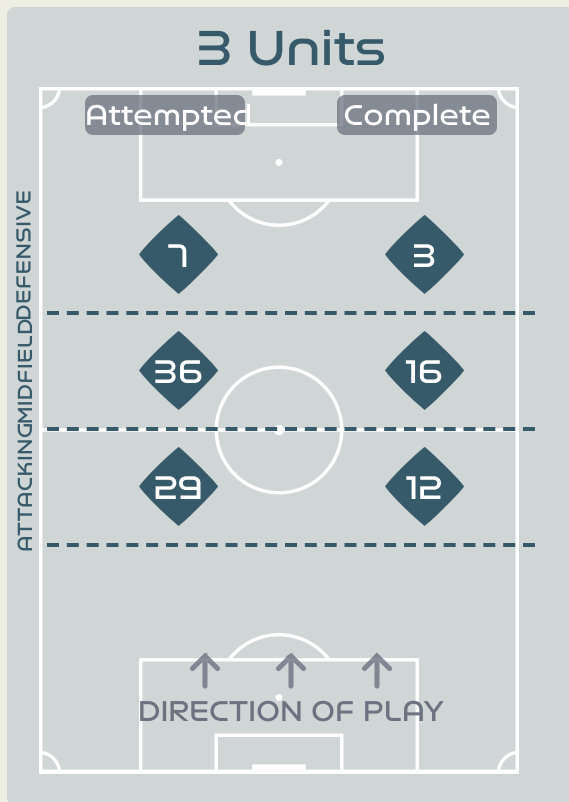

# In Possession Line Height & Team Length

Germany

# Line Breaks

**Korea Republic**

Attempted Line Breaks

**110**

Attempted Line Breaks 9  
 Inside Shape 9  
 Outside Shape 0

Attempted Line Breaks 72  
 Inside Shape 52  
 Outside Shape 20

Attempted Line Breaks 29  
 Inside Shape 22  
 Outside Shape 7