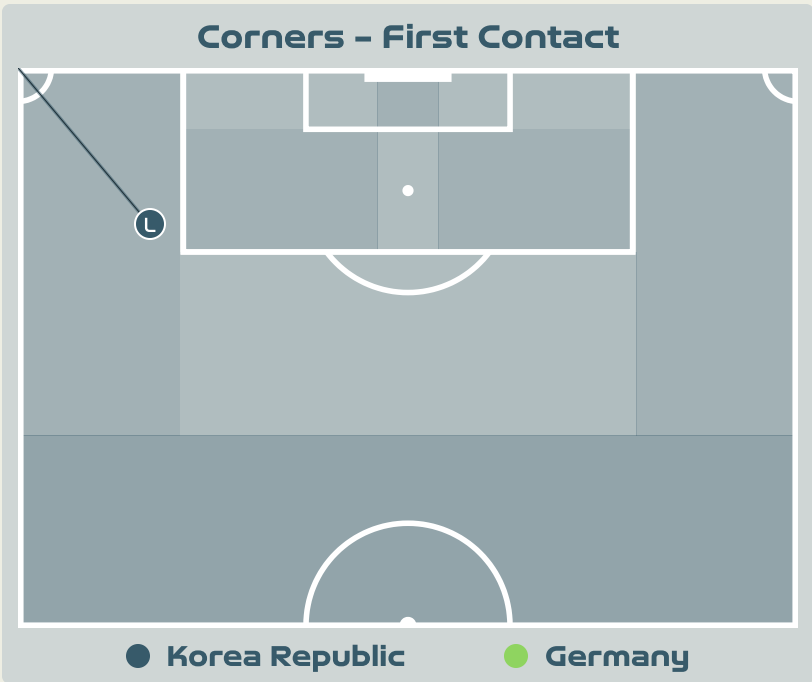

Set Plays - Corners

45

Total Set Plays

14

Total Free Kicks

0

Total Penalties

2

Total Corners

29

Total Throw Ins

Korea Republic

Delivery Type	From Left Side	From Right Side	Total
Direct to Area	1	0	1
Short	1	0	1
Edge of Penalty Area	0	0	0

Delivery Style	Total
Inswing	1
Outswing	0
Driven	0

Free Kicks	
Type	Total
Direct	13
Direct (on target)	0
Direct (off target)	1
Indirect	1

First Contacts on Korea Republic Crosses

1

By Korea Republic

0

By Germany

Top 5 Player First Contacts		
Player	Team	Total
Ji Soyun	Korea Republic	1