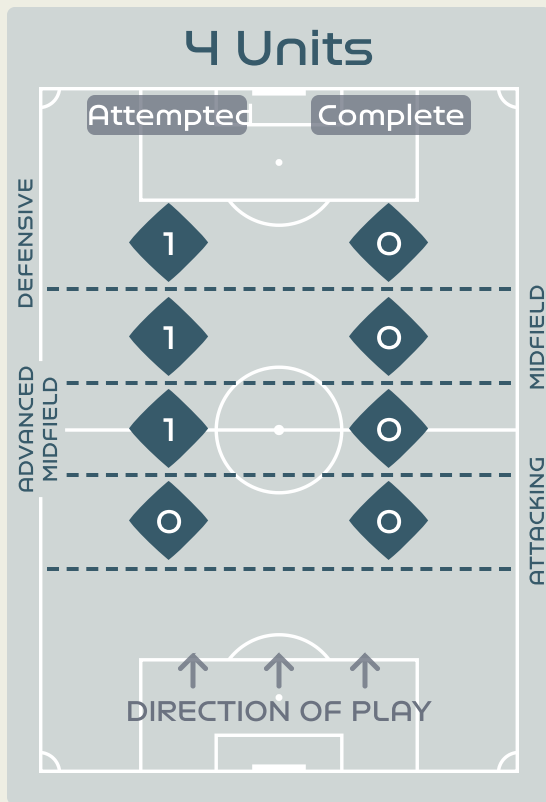

Line Breaks

Germany

Attempted Line Breaks

113

Attempted Line Breaks	3
Inside Shape	3
Outside Shape	0