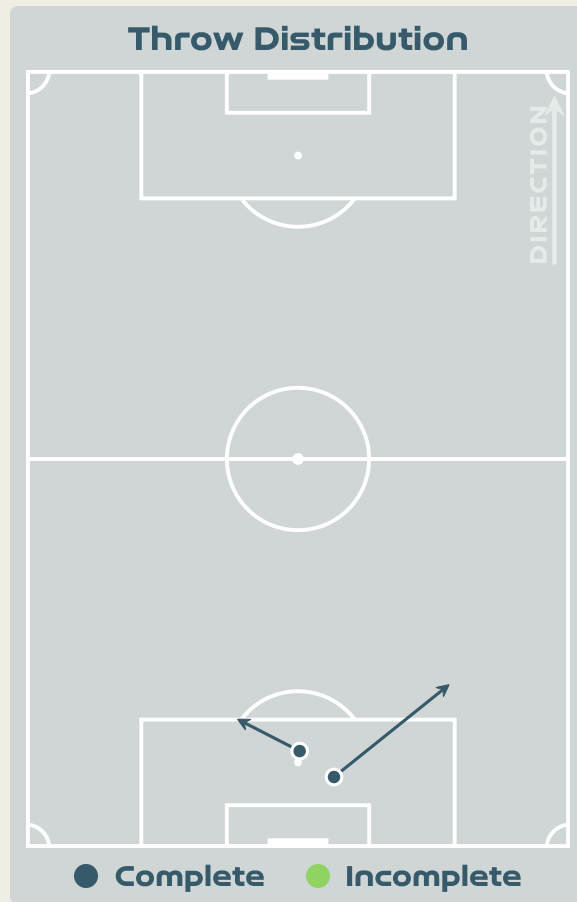

Goalkeeping Distribution