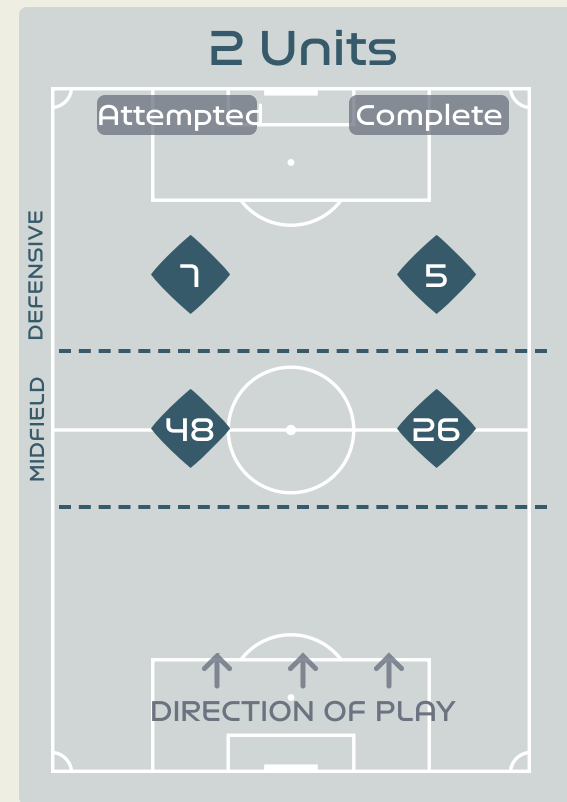

# Line Breaks

**Korea Republic**

Attempted Line Breaks

**110**

Attempted Line Breaks 9  
 Inside Shape 9  
 Outside Shape 0

Attempted Line Breaks 72  
 Inside Shape 52  
 Outside Shape 20

Attempted Line Breaks 29  
 Inside Shape 22  
 Outside Shape 7

# Line Breaks

Germany

Attempted Line Breaks

113

Attempted Line Breaks	3
Inside Shape	3
Outside Shape	0

Attempted Line Breaks	55
Inside Shape	35
Outside Shape	20

Attempted Line Breaks	55
Inside Shape	41
Outside Shape	14

## Line Breaks

					4 Units				3 Units			2 Units		Direction			Distribution Type		
#	Player	Line Breaks Attempted	Line Breaks Completed	Line Break Completion %	Attacking Line	Attacking Midfield Line	Midfield Line	Defensive Line	Attacking Line	Midfield Line	Defensive Line	Midfield Line	Defensive Line	Through	Around	Over	Pass	Cross	Ball Progression
1	FROHMS Merle	9	5	55%	0	0	0	0	5	2	0	2	0	0	0	9	9	0	0
2	HAGEL Chantal	26	11	42%	0	1	0	0	5	4	3	12	1	1	7	18	25	1	0
3	HENDRICH Kathrin	9	8	88%	0	0	0	0	6	0	0	3	0	4	3	2	8	1	0
5	HEGERING Marina	10	5	50%	0	0	1	0	3	2	0	4	0	2	3	5	10	0	0
6	OBERDORF Lena	8	5	62%	0	0	0	0	1	1	1	5	0	4	0	4	8	0	0
7	SCHUELLER Lea	2	2	100%	0	0	0	0	0	1	1	0	0	1	1	0	2	0	0
9	HUTH Svenja	10	7	70%	0	0	0	0	0	3	0	6	1	5	0	5	7	3	0
11	POPP Alexandra	8	4	50%	0	0	0	0	0	3	0	3	2	4	1	3	8	0	0
13	DAEBRITZ Sara	9	8	88%	0	0	0	0	5	1	0	2	1	2	3	4	7	1	1
19	BUEHL Klara	6	3	50%	0	0	0	0	0	1	1	3	1	2	0	4	2	2	2
22	BRAND Jule	8	6	75%	0	0	0	0	0	2	1	5	0	6	2	0	8	0	0
8	LOHMANN Sydney	6	4	66%	0	0	0	1	0	1	1	3	0	4	1	1	4	1	1
14	LATTWEIN Lena	1	1	100%	0	0	0	0	0	0	0	0	1	1	0	0	1	0	0
16	ANYOMI Nicole	1	0	0%	0	0	0	0	0	1	0	0	0	1	0	0	1	0	0