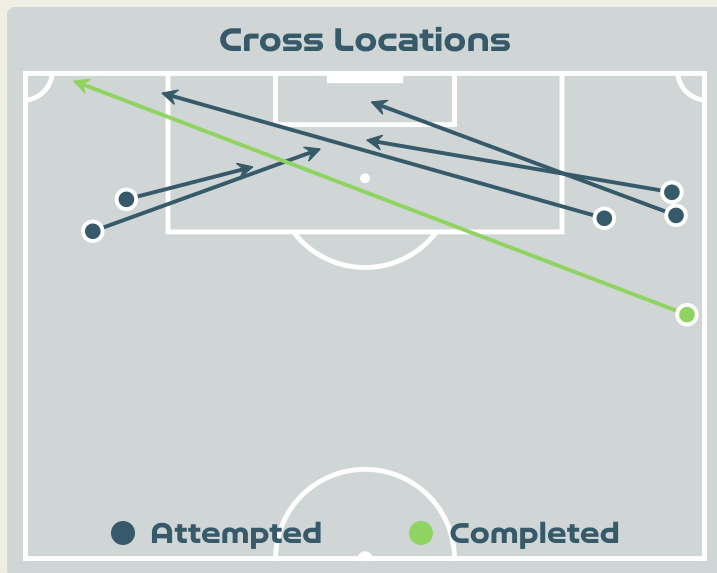

Korea Republic

Crosses (Open Play)