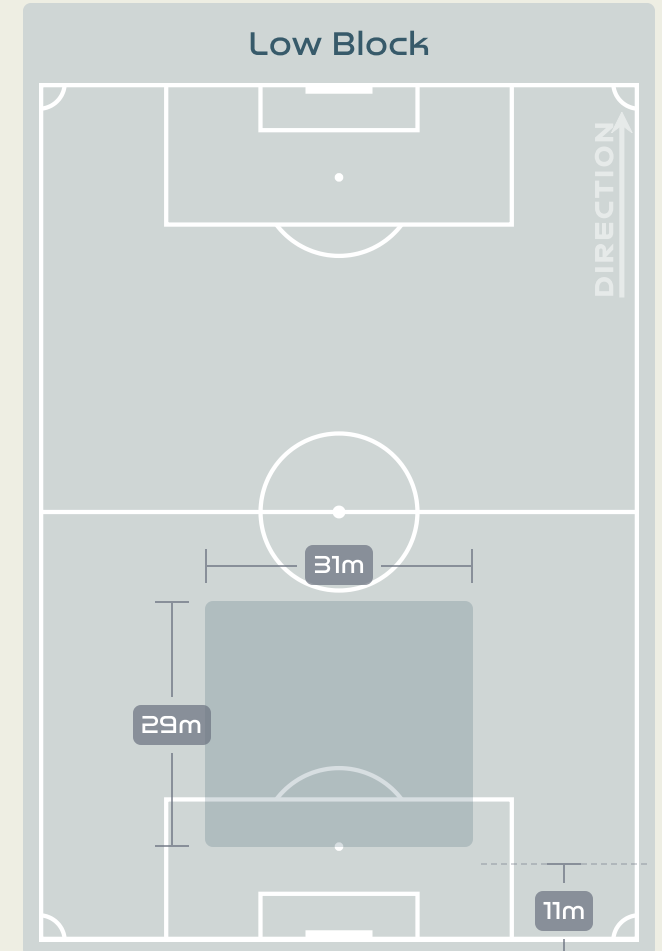

Defensive Line Height & Team Length

Germany