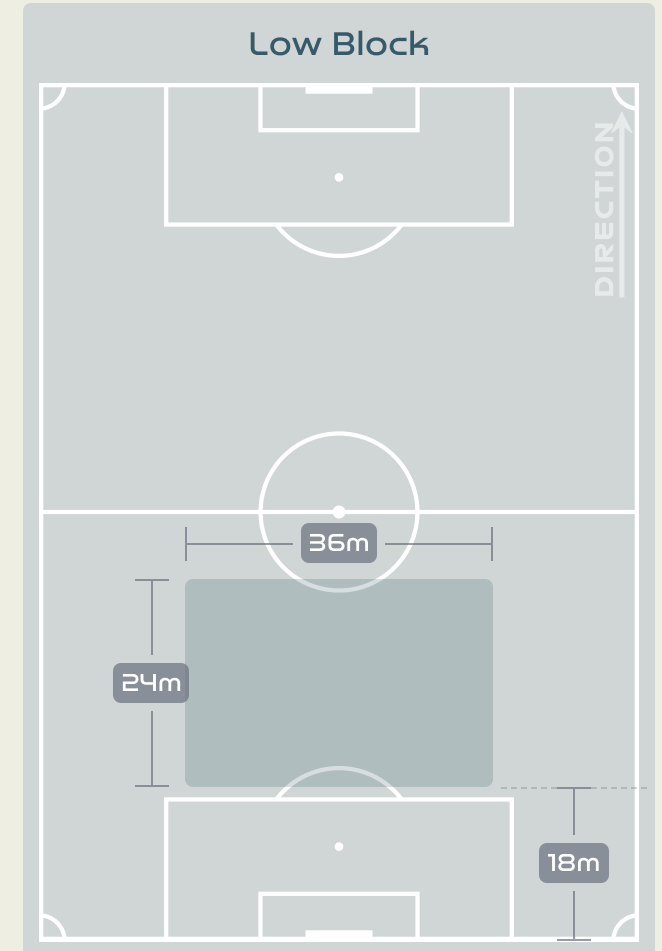

# Defensive Line Height & Team Length

Korea Republic