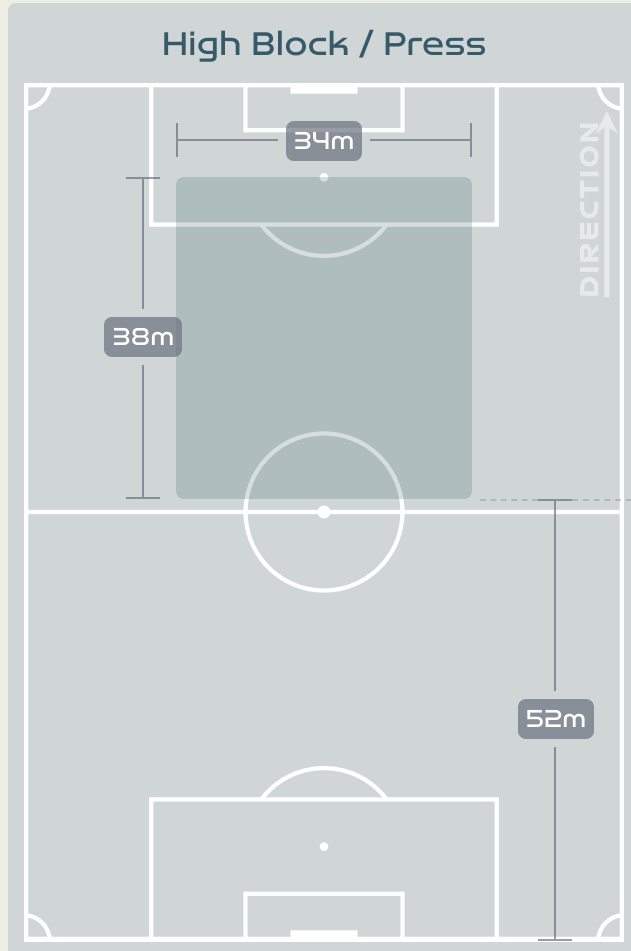

Defensive Line Height & Team Length

Germany