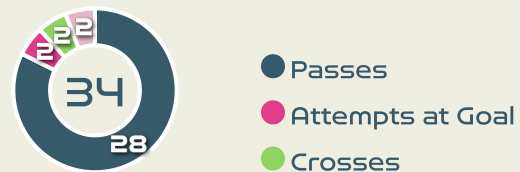

Defensive Actions

Korea Republic

92

Forced Turnovers

63

Possession Regained

6

Interceptions

45

Tackles

1.57

Possession Actions / Defensive Action

Blocks