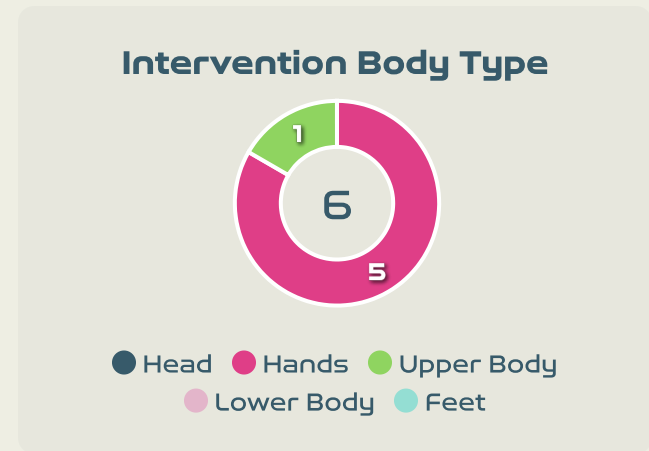

# Goal Prevention

**14**

Total Attempts on Goal Faced

**67**

Save %

Total Attempts on Goal Faced	Total Goal Interventions	Save & Retain	Deflect & Retain	Save & Deflect	Save Attempt	No Save Attempt
14	2	2	0	0	4	8