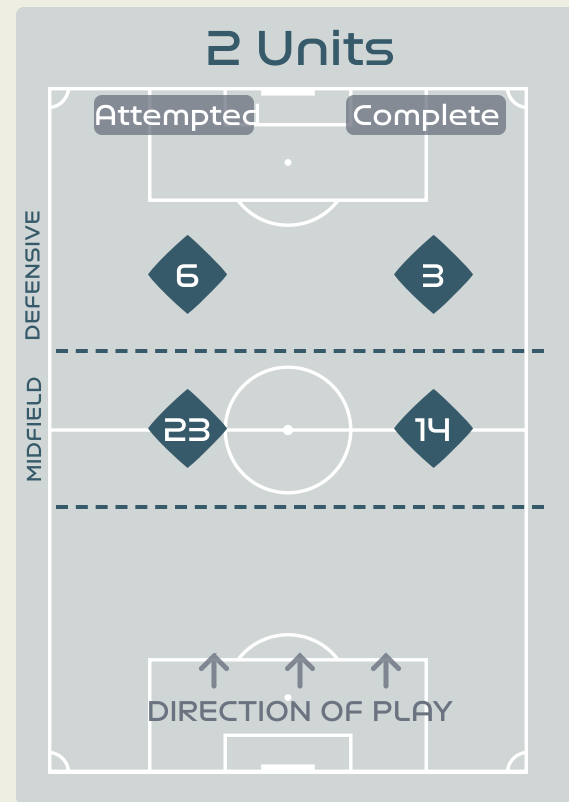

# In Possession Line Height & Team Length

Germany

# Line Breaks

**Korea Republic**

Attempted Line Breaks

**110**

Attempted Line Breaks 9  
 Inside Shape 9  
 Outside Shape 0

Attempted Line Breaks 72  
 Inside Shape 52  
 Outside Shape 20

Attempted Line Breaks 29  
 Inside Shape 22  
 Outside Shape 7