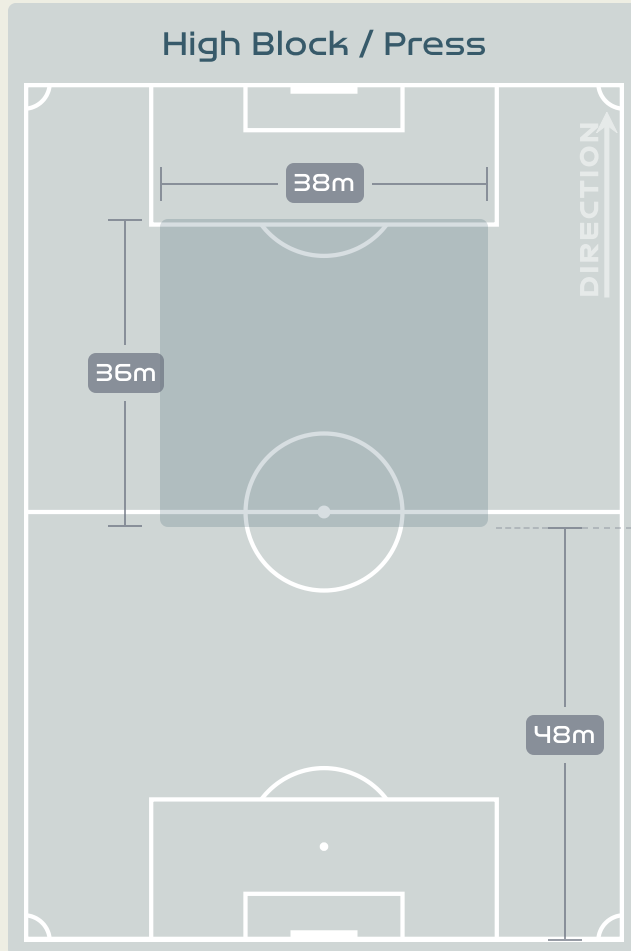

# Defensive Line Height & Team Length

Korea Republic