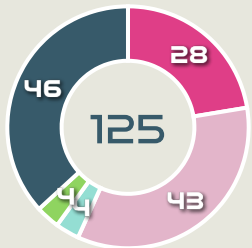

Movement to Receive

Movement Types by Phase

Final Third Phase