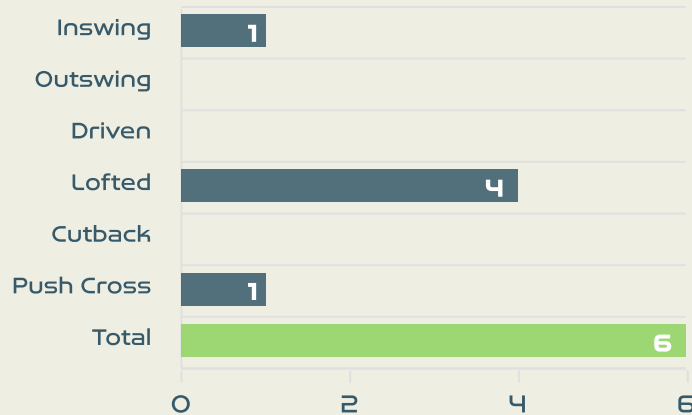

Delivery Type

#	Player	Inswing	Outswing	Driven	Lofted	Cutback	Push Cross	Total Attempted
18	KIM Jungmi	0	0	0	0	0	0	0
2	CHOO Hyojoo	0	0	0	2	0	0	2
4	SHIM Seoyeon	0	0	0	0	0	0	0
8	CHO Sohyun	0	0	0	0	0	0	0
10	JI Soyun	0	0	0	0	0	0	0
11	CHOE Yuri	1	0	0	0	0	1	2
15	CHUN Garam	0	0	0	2	0	0	2
16	JANG Selgi	0	0	0	0	0	0	0
17	LEE Youngju	0	0	0	0	0	0	0
19	PHAIR Casey	0	0	0	0	0	0	0
20	KIM Hyeri	0	0	0	0	0	0	0
12	MOON Mira	0	0	0	0	0	0	0
13	PARK Eunsun	0	0	0	0	0	0	0
23	KANG Chaerim	0	0	0	0	0	0	0