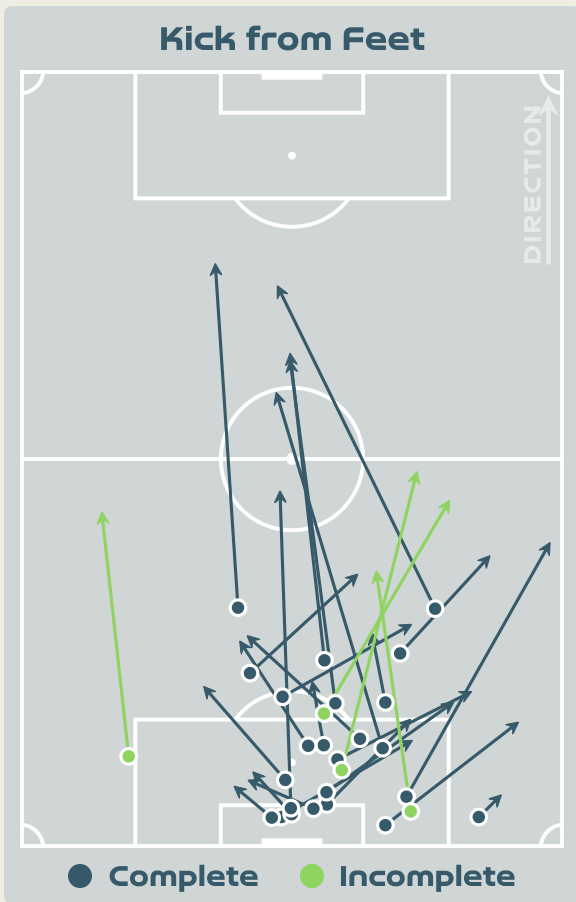

Goalkeeping Distribution