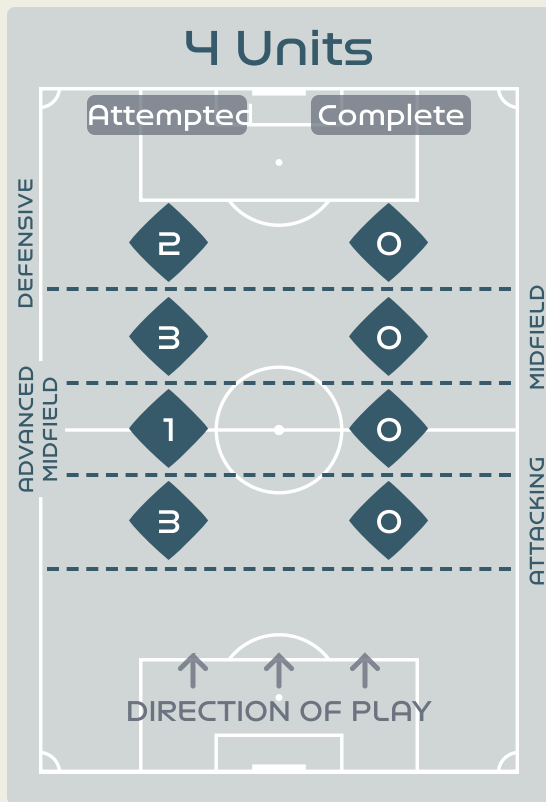

# In Possession Line Height & Team Length

Korea Republic

# In Possession Line Height & Team Length

Germany

# Line Breaks

**Korea Republic**

Attempted Line Breaks

**110**

Attempted Line Breaks 9  
 Inside Shape 9  
 Outside Shape 0

Attempted Line Breaks 72  
 Inside Shape 52  
 Outside Shape 20

Attempted Line Breaks 29  
 Inside Shape 22  
 Outside Shape 7