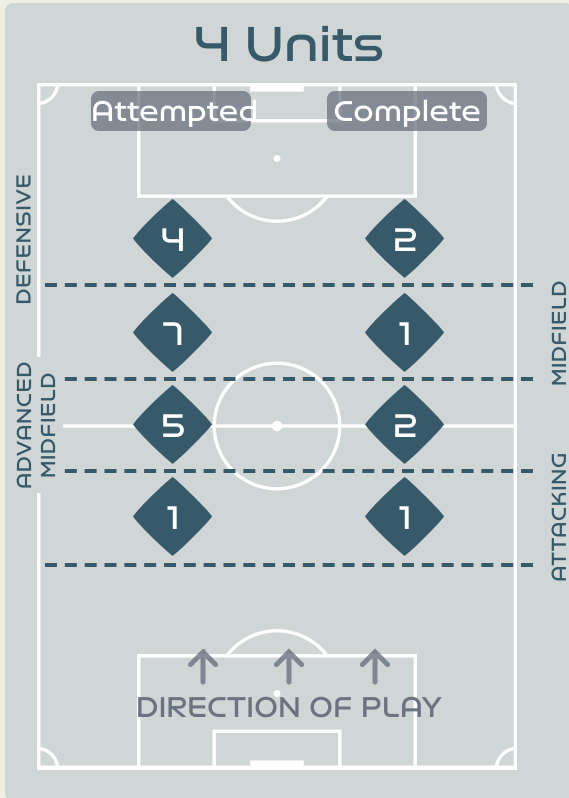

# In Possession Line Height & Team Length

# Line Breaks

Attempted Line Breaks

121

Attempted Line Breaks 17

Inside Shape 13

Outside Shape 4

Attempted Line Breaks 80

Inside Shape 56