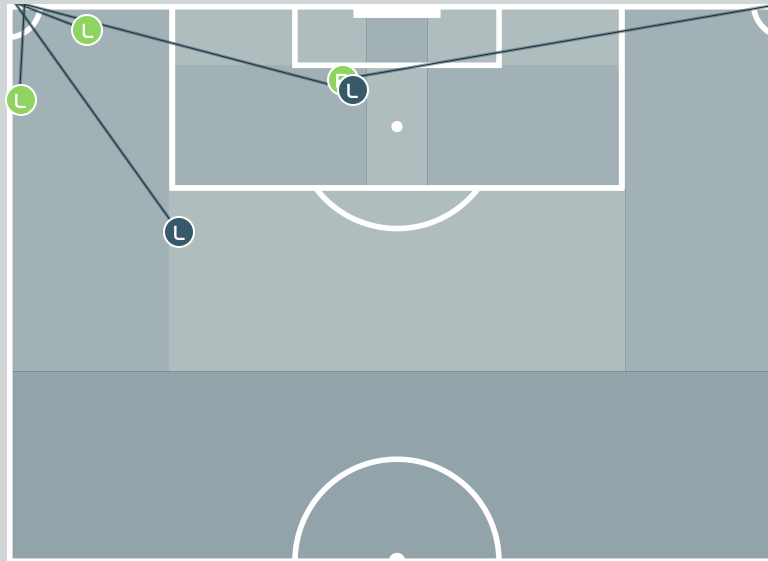

Set Plays - Corners

48

Total Set Plays

10

Total Free Kicks

0

Total Penalties

5

Total Corners

33

Total Throw Ins

Corners - First Contact

● South Africa ● Italy

South Africa

Delivery Type	From Left Side	From Right Side	Total
Direct to Area	1	1	2
Short	2	0	2
Edge of Penalty Area	1	0	1

Delivery Style	Total
Inswing	1
Outswing	0
Driven	0

Free Kicks

Type	Total
Direct	9
Direct (on target)	0
Direct (off target)	1
Indirect	1

First Contacts on South Africa Crosses

2

By South Africa

3

By Italy

Top 5 Player First Contacts

Player	Team	Total
GREGGI Giada	Italy	2
GAMEDE Bongeka	South Africa	1
KGATLANA Thembi	South Africa	1
DI GUGLIELMO Lucia	Italy	1