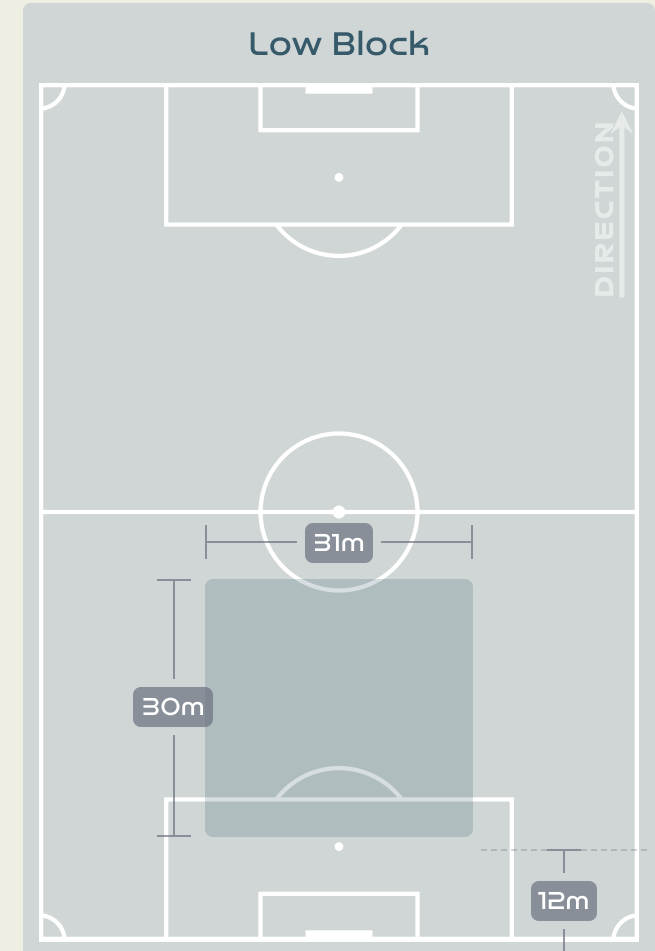

Defensive Line Height & Team Length