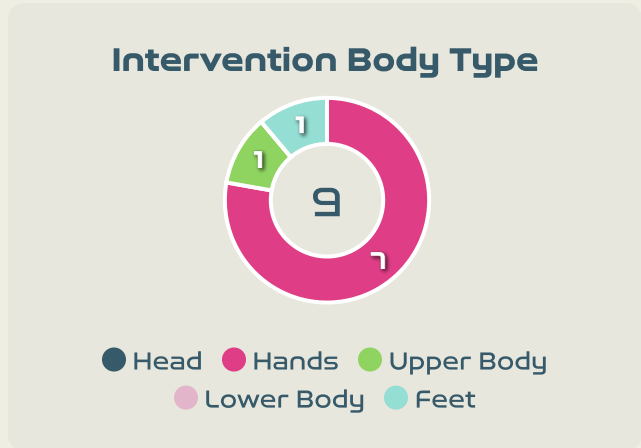

# Goal Prevention

Total Attempts on Goal Faced	Total Goal Interventions	Save & Retain	Deflect & Retain	Save & Deflect	Save Attempt	No Save Attempt
17	5	3	0	2	1	11

# Goal Prevention

**13**  
Total Attempts on Goal Faced

**33**  
Save %

Total Attempts on Goal Faced	Total Goal Interventions	Save & Retain	Deflect & Retain	Save & Deflect	Save Attempt	No Save Attempt
13	4	2	0	2	5	4