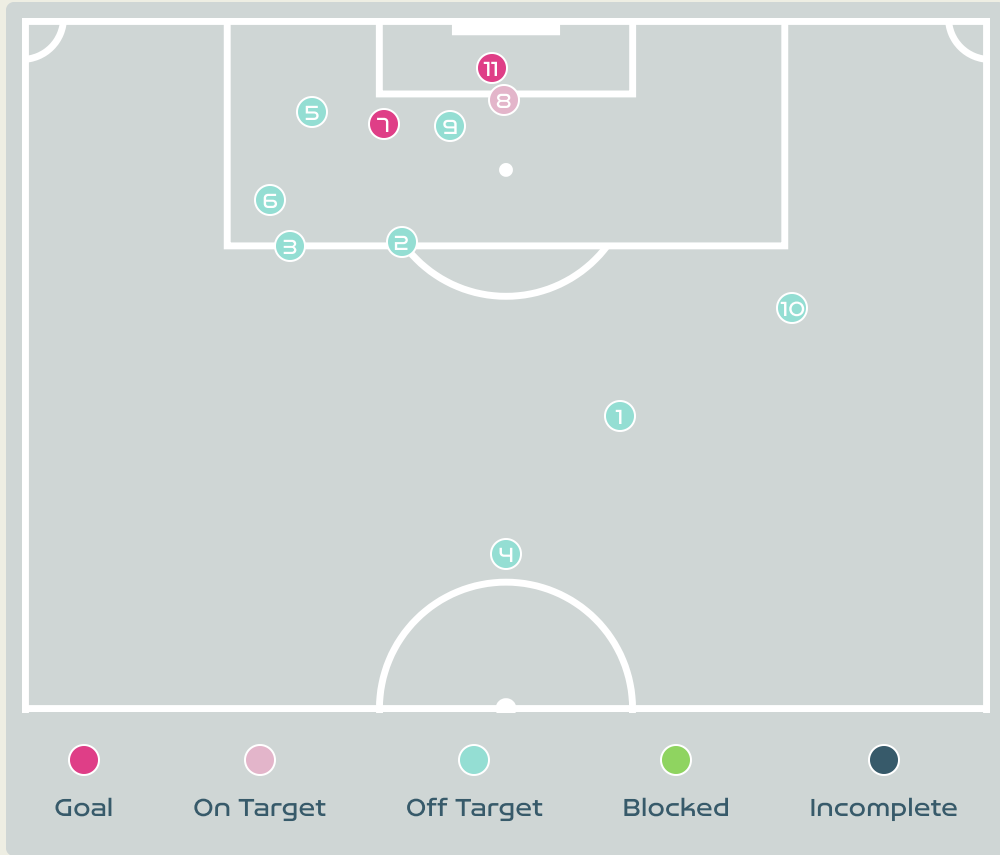

Attempts at Goal

Key	Outcome	Shots
	Goals	2
	On Target	1
	Off Target	8
	Blocked	0
	Incomplete	0