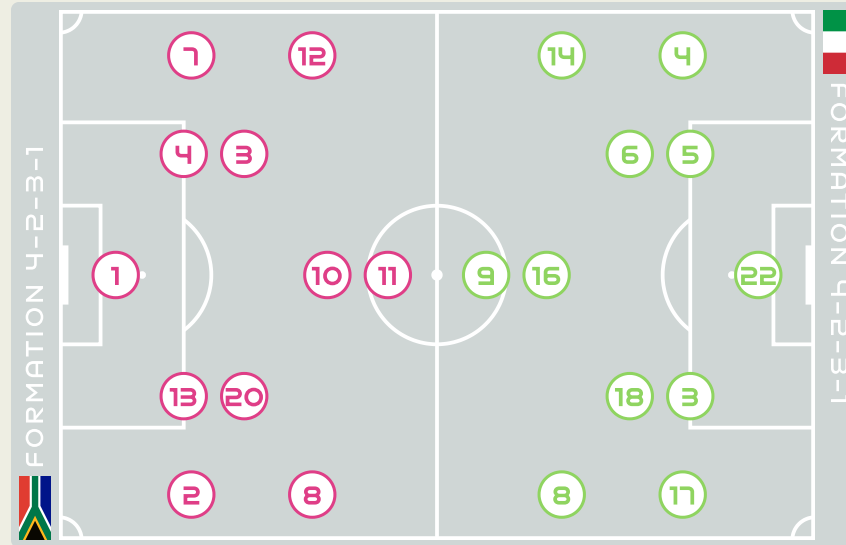

SUBSTITUTES

16	GK	DLAMINI Andile	
21	GK	MOLETSANE Kebotseng	
5	DF	MAGAMA Fikile	
6	MF	CESANE Noxolo	
9	MF	SALGADO Gabriela	
14	DF	MAKHUBELA Tiisetso	↑ 90+5'
15	MF	JANE Refiloe	
17	FW	KGADIETE Melinda	
18	DF	HOLWENI Sibulele	↑ 90+15'
22	MF	KGOALE Mapula	↑ 46'
23	MF	SHONGWE Wendy	↑ 90+5'