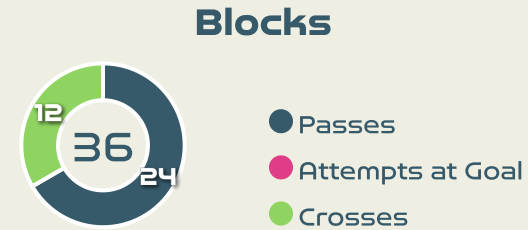

Defensive Actions

82

Forced Turnovers

65

Possession Regained

14

Interceptions

19

Tackles

3.76

Possession Actions / Defensive Action

#	Player	Total Possession Regains
22	DURANTE Francesca	6
3	ORSI Benedetta	8
4	DI GUGLIELMO Lucia	8
5	LINARI Elena	5
6	GIUGLIANO Manuela	6
8	BONANSEA Barbara	3
9	GIACINTI Valentina	0
14	BECCARI Chiara	2
16	DRAGONI Giulia	4
17	BOATTIN Lisa	13
18	CARUSO Arianna	6
7	CANTORE Sofia	0
10	GIRELLI Cristiana	1
11	GLIONNA Benedetta	0
13	BARTOLI Elisa	2
20	GREGGI Giada	1