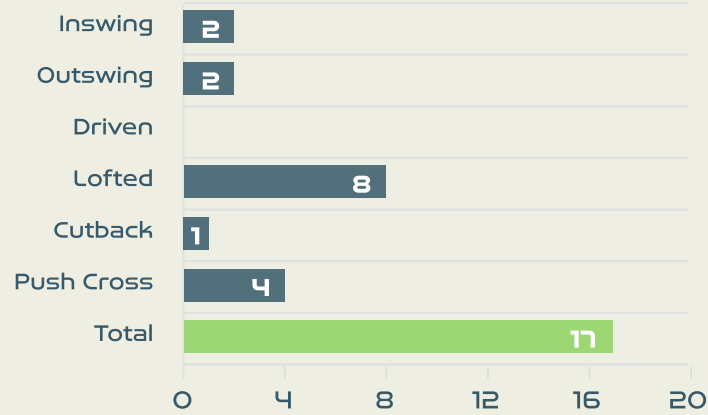

Delivery Type

#	Player	Inswing	Outswing	Driven	Lofted	Cutback	Push Cross	Total Attempted
22	DURANTE Francesca	0	0	0	0	0	0	0
3	ORSI Benedetta	0	1	0	0	0	0	1
4	DI GUGLIELMO Lucia	0	1	0	0	0	1	2
5	LINARI Elena	0	0	0	0	0	0	0
6	GIUGLIANO Manuela	1	0	0	0	0	1	2
8	BONANSEA Barbara	1	0	0	1	0	0	2
9	GIACINTI Valentina	0	0	0	2	1	2	5
14	BECCARI Chiara	0	0	0	0	0	0	0
16	DRAGONI Giulia	0	0	0	1	0	0	1
17	BOATTIN Lisa	0	0	0	2	0	0	2
18	CARUSO Arianna	0	0	0	0	0	0	0
7	CANTORE Sofia	0	0	0	2	0	0	2
10	GIRELLI Cristiana	0	0	0	0	0	0	0
11	GLIONNA Benedetta	0	0	0	0	0	0	0
13	BARTOLI Elisa	0	0	0	0	0	0	0
20	GREGGI Giada	0	0	0	0	0	0	0