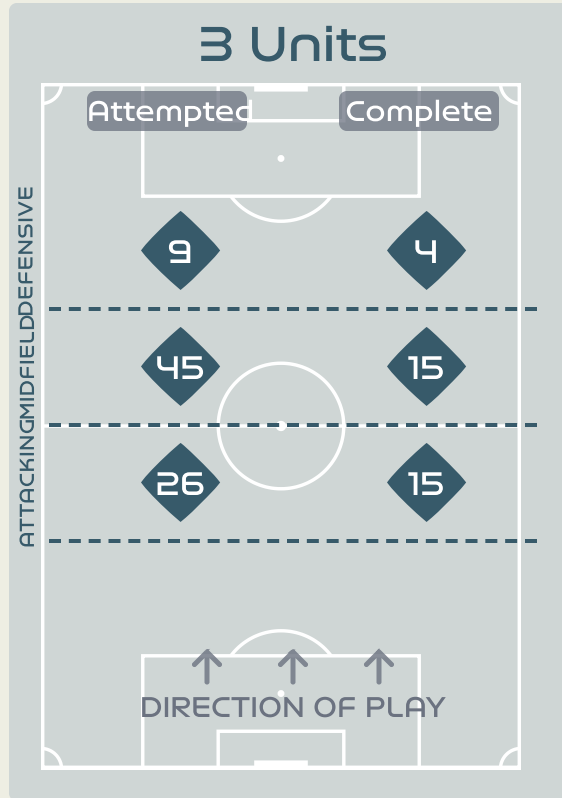

# In Possession Line Height & Team Length

# Line Breaks

Attempted Line Breaks

121

Attempted Line Breaks 17

Inside Shape 13

Outside Shape 4

Attempted Line Breaks 80

Inside Shape 56

Outside Shape 24

Attempted Line Breaks 24

Inside Shape 17

Outside Shape 7