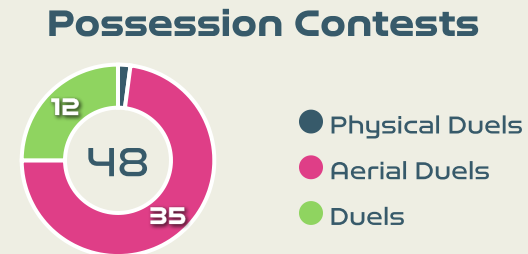

Most Possession Regains

13

BOATTIN Lisa
LEFT BACK