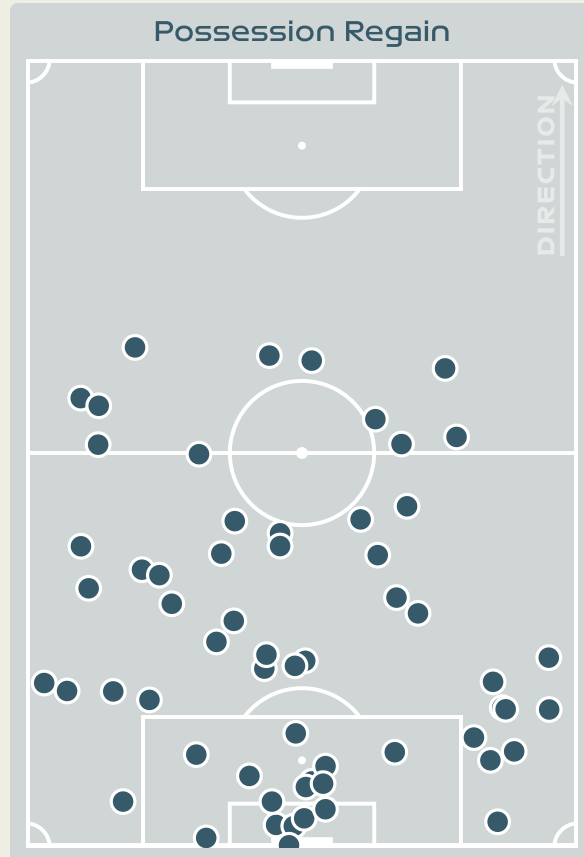

Defensive Actions

91

Forced Turnovers

67

Possession Regained

8

Interceptions

57

Tackles

1.59

Possession Actions / Defensive Action

Blocks

Possession Contests

Most Possession Regains

12

MATLOU Noko
LEFT CENTRE BACK

#	Player	Total Possession Regains
1	SWART Kaylin	9
2	RAMALEPE Lebohang	7
3	GAMEDE Bongeka	10
4	MATLOU Noko	12
7	DHLAMINI Karabo	6
8	MAGAIA Hildah	2
10	MOTLHALO Linda	3
11	KGATLANA Thembi	2
12	SEOPOSENWE Jermaine	2
13	MBANE Bambanani	11
20	MOODALY Robyn	1
14	MAKHUBELA Tiisetso	0
18	HOLWENI Sibulele	0
22	KGOALE Mapula	2
23	SHONGWE Wendy	0