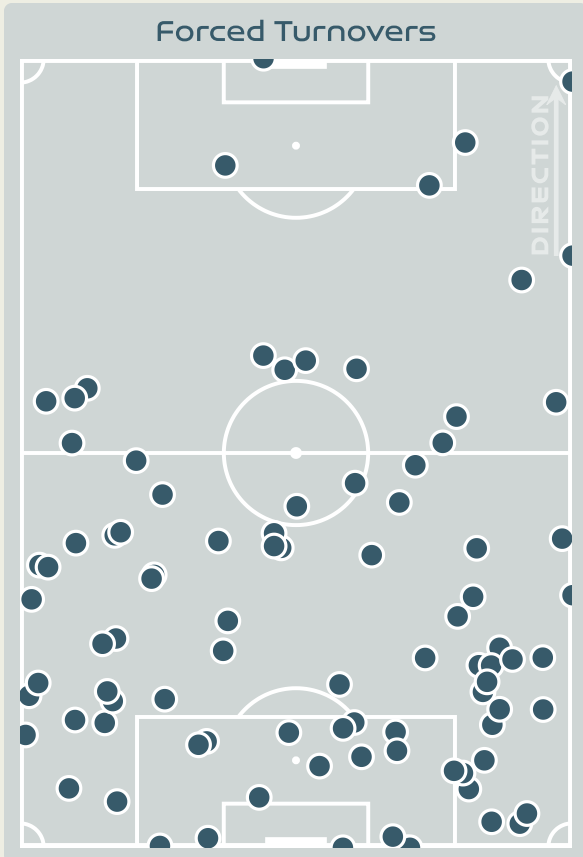

Defensive Actions

91

Forced Turnovers

67

Possession Regained

8

Interceptions

57

Tackles

1.59

Possession Actions / Defensive Action

Blocks

Possession Contests

Most Possession Regains

12

MATLOU Noko
LEFT CENTRE BACK

#	Player	Total Possession Regains
1	SWART Kaylin	9
2	RAMALEPE Lebohang	7
3	GAMEDE Bongeka	10
4	MATLOU Noko	12
7	DHLAMINI Karabo	6
8	MAGAIA Hildah	2
10	MOTLHALO Linda	3
11	KGATLANA Thembi	2
12	SEOPOSENWE Jermaine	2
13	MBANE Bambanani	11
20	MOODALY Robyn	1
14	MAKHUBELA Tiisetso	0
18	HOLWENI Sibulele	0
22	KGOALE Mapula	2
23	SHONGWE Wendy	0