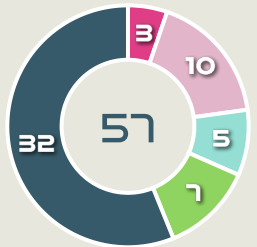

Movement to Receive

Movement Types by Phase

Final Third Phase