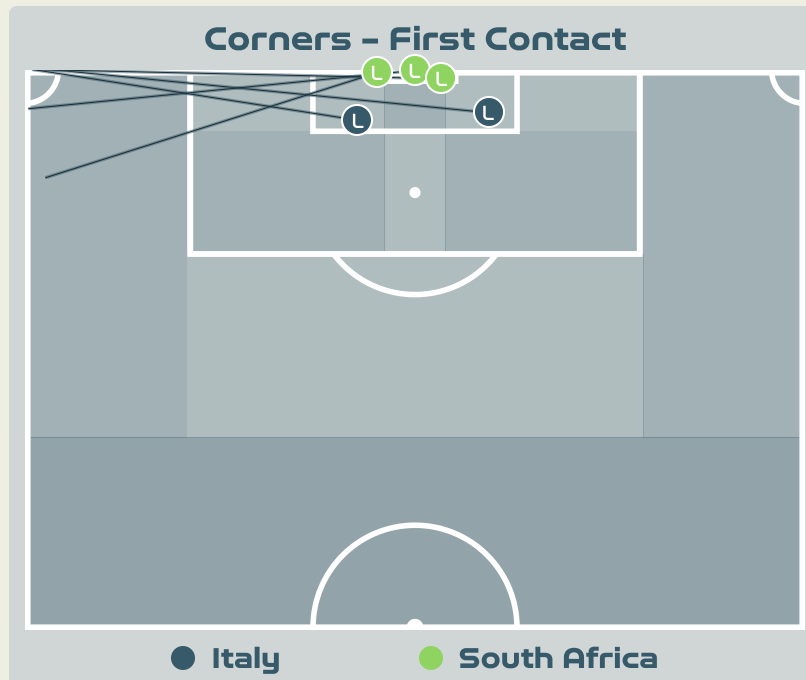

Set Plays - Corners

54
Total Set Plays

11
Total Free Kicks

1
Total Penalties

5
Total Corners

37
Total Throw Ins

Delivery Type	From Left Side	From Right Side	Total
Direct to Area	3	0	3
Short	2	0	2
Edge of Penalty Area	0	0	0

Delivery Style	Total
Inswing	3
Outswing	0
Driven	0

Free Kicks	
Type	Total
Direct	11
Direct (on target)	0
Direct (off target)	1
Indirect	0

First Contacts on Italy Crosses

2 By Italy

3 By South Africa

Top 5 Player First Contacts		
Player	Team	Total
BECCARI Chiara	Italy	1
GIRELLI Cristiana	Italy	1
SWART Kaylin	South Africa	1
RAMALEPE Lebohang	South Africa	1
MATLOU Noko	South Africa	1