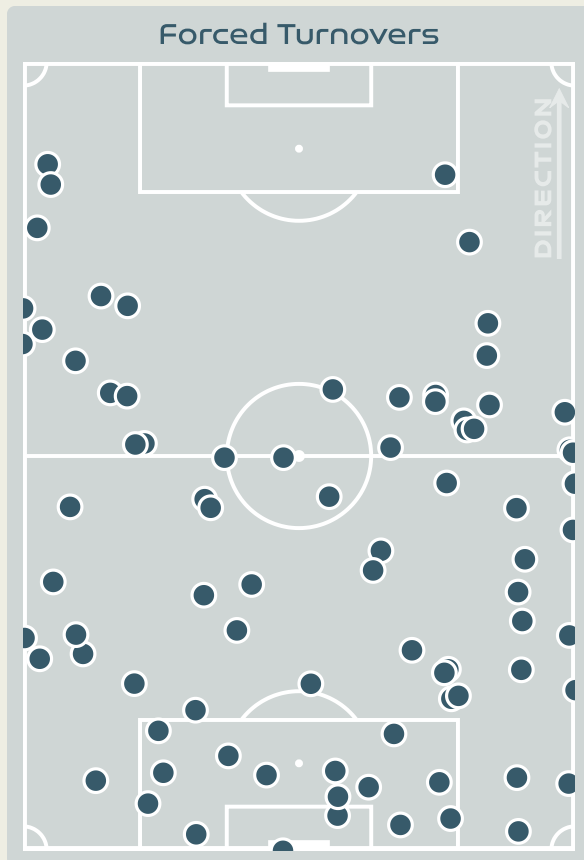

Most Possession Regains

13

BOATTIN Lisa
LEFT BACK