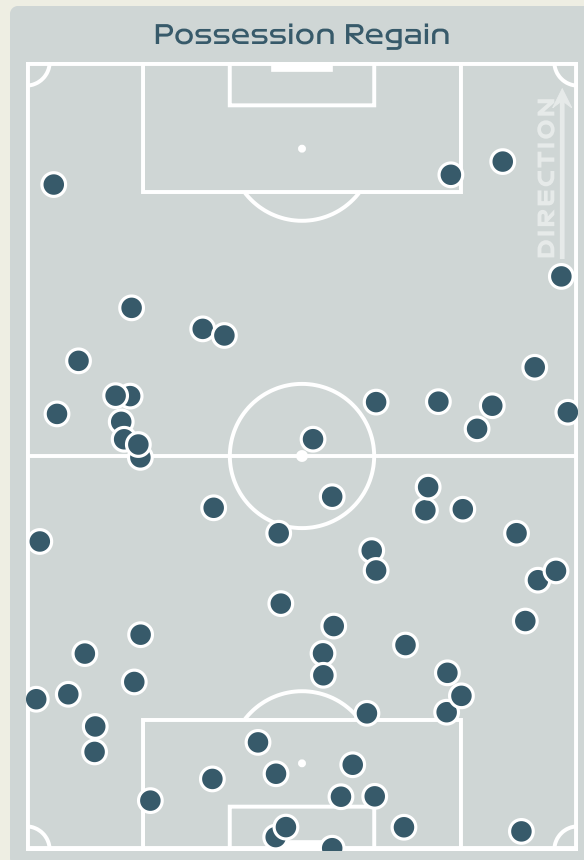

Most Possession Regains

13

BOATTIN Lisa
LEFT BACK