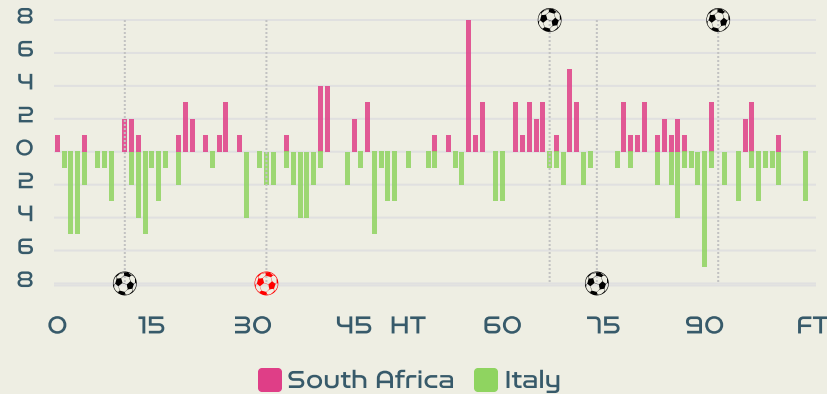

Distribution in the Final Third