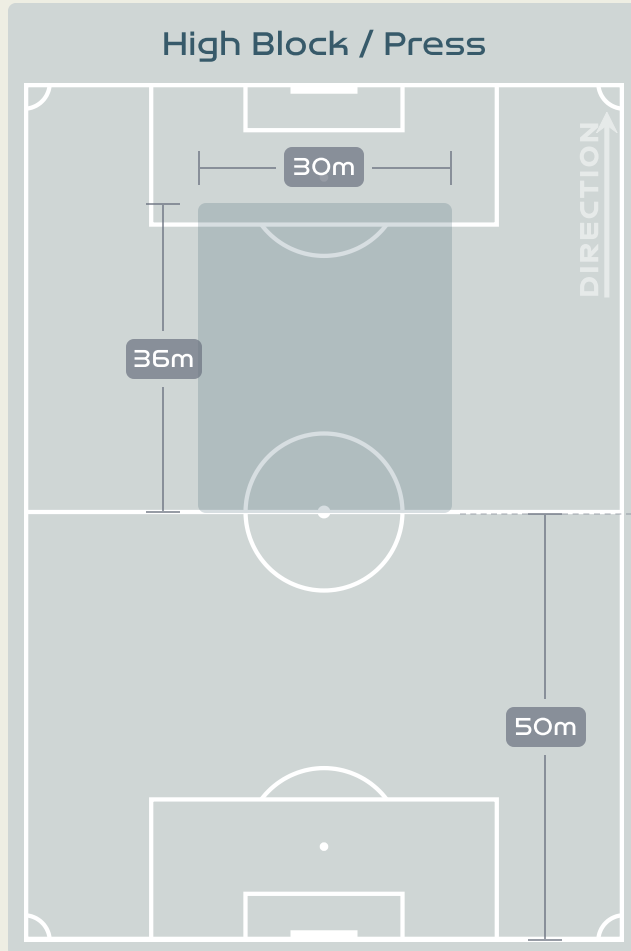

Defensive Line Height & Team Length