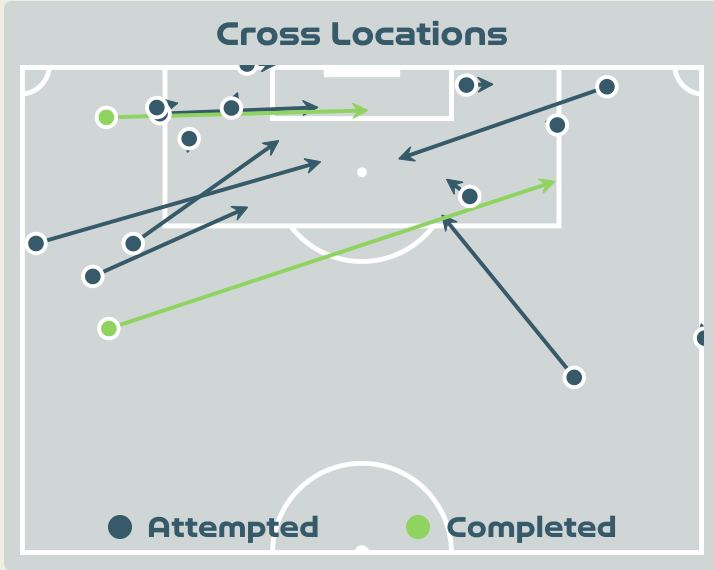

Crosses (Open Play)