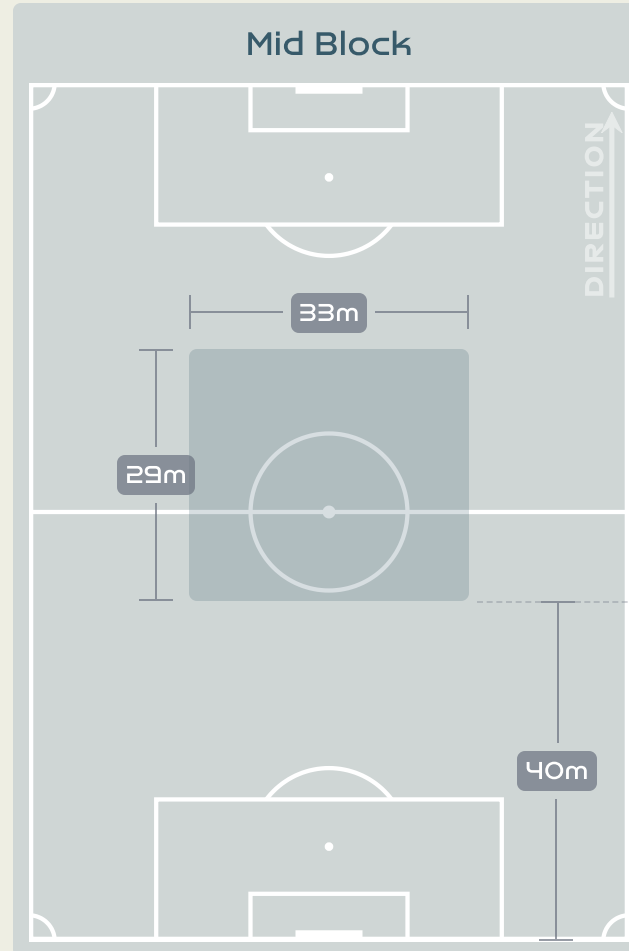

Defensive Line Height & Team Length