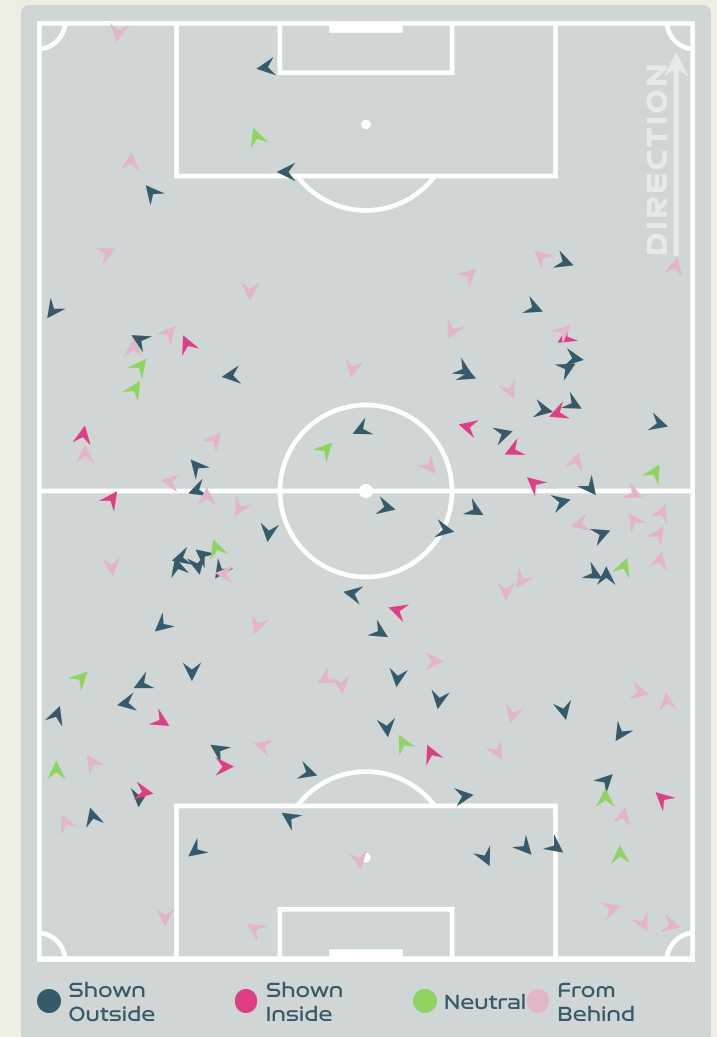

**Most Direct Pressures**

**24**

**GAMEDE Bongeka**  
DEFENSIVE MIDFIELD CENTRE LEFT

**Most Direct Pressures**

**8**

**CARUSO Arianna**  
DEFENSIVE MIDFIELD CENTRE LEFT