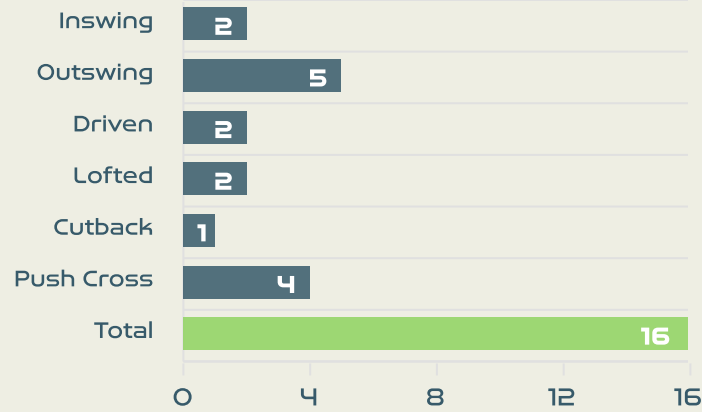

Delivery Type

#	Player	Inswing	Outswing	Driven	Lofted	Cutback	Push Cross	Total Attempted
1	SWART Kaylin	0	0	0	0	0	0	0
2	RAMALEPE Lebohang	0	0	1	0	0	0	1
3	GAMEDE Bongeka	0	0	0	0	0	0	0
4	MATLOU Noko	0	0	0	0	0	0	0
7	DHLAMINI Karabo	1	2	0	0	0	0	3
8	MAGAIA Hildah	1	1	1	0	1	3	7
10	MOTLHALO Linda	0	0	0	0	0	0	0
11	KGATLANA Thembi	0	1	0	2	0	1	4
12	SEOPOSENWE Jermaine	0	1	0	0	0	0	1
13	MBANE Bambanani	0	0	0	0	0	0	0
20	MOODALY Robyn	0	0	0	0	0	0	0
14	MAKHUBELA Tiisetso	0	0	0	0	0	0	0
18	HOLWENI Sibulele	0	0	0	0	0	0	0
22	KGOALE Mapula	0	0	0	0	0	0	0
23	SHONGWE Wendy	0	0	0	0	0	0	0