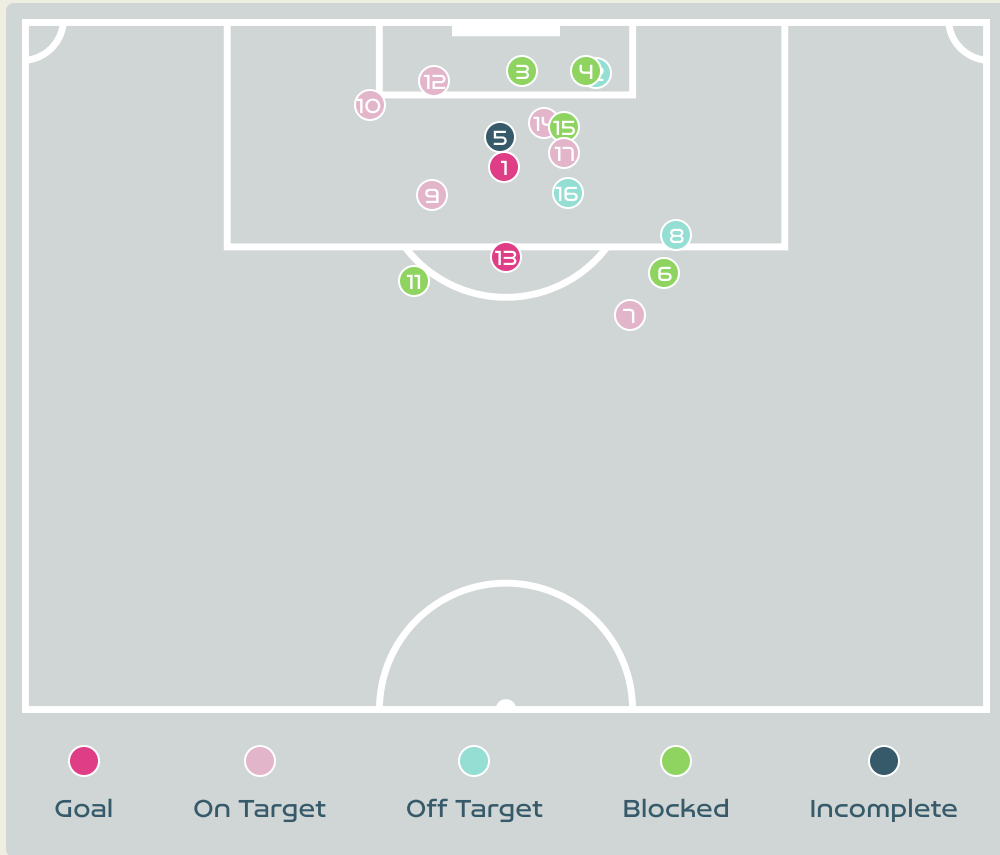

Attempts at Goal

Key	Outcome	Shots
	Goals	2
	On Target	6
	Off Target	3
	Blocked	5
	Incomplete	1