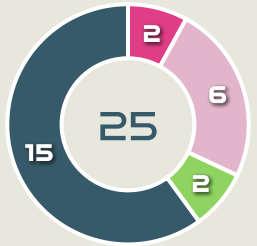

Progression Phase