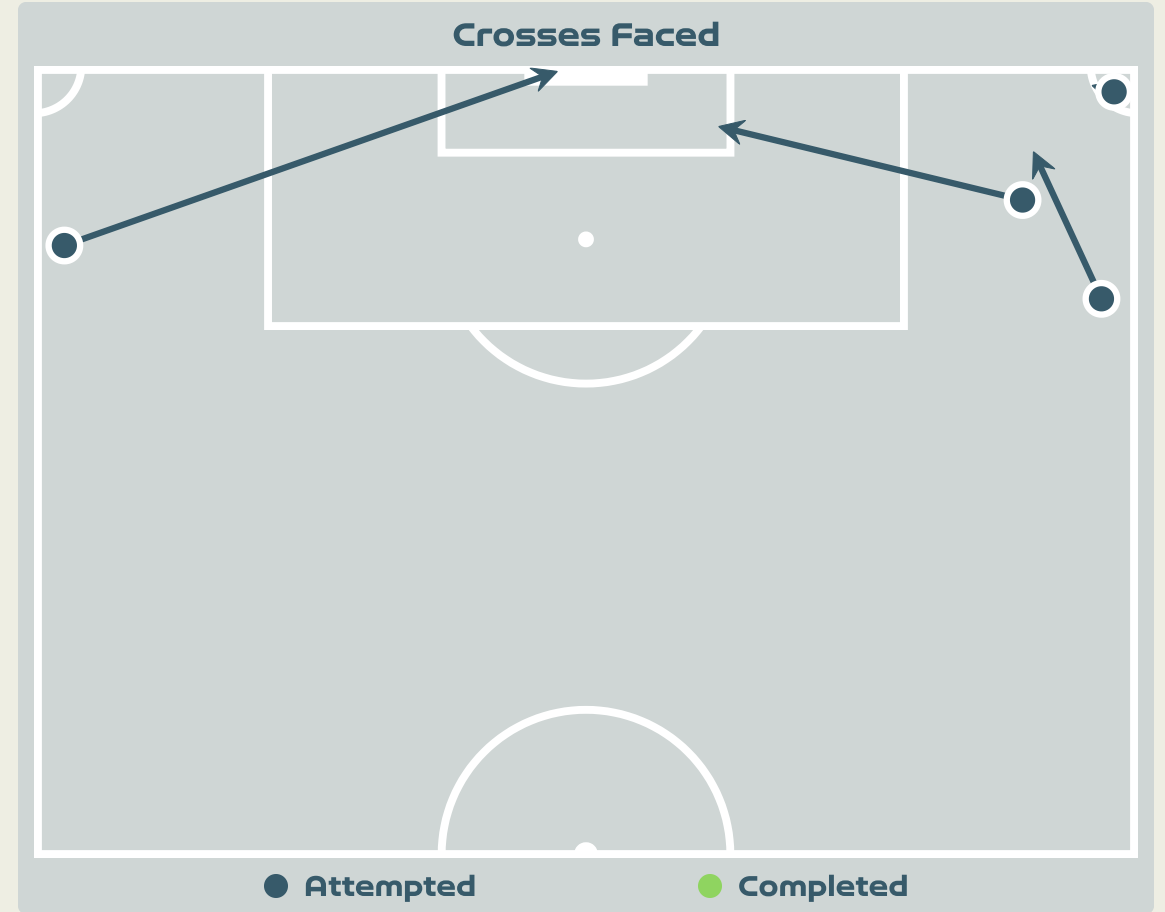

Goal Prevention

5
Total Attempts on Goal Faced

100
Save %

Total Attempts on Goal Faced	Total Goal Interventions	Save & Retain	Deflect & Retain	Save & Deflect	Save Attempt	No Save Attempt
5	1	1	0	0	0	4

Aerial Control

Delivery Types Faced

Total	In Swing	Out Swing	Driven	Lofted	Cutback	Push
18	3	4	0	9	0	2

Aerial Control

Delivery Types Faced

Total	In Swing	Out Swing	Driven	Lofted	Cutback	Push
8	2	3	1	2	0	0

SET PLAYS

Argentina v Sweden