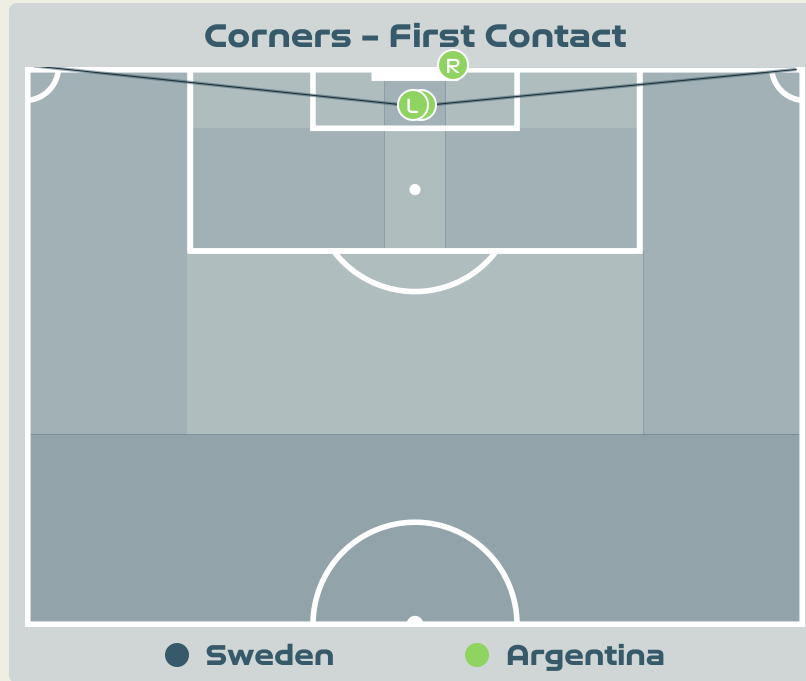

Total Corners

28

Total Throw Ins

Delivery Type	From Left Side	From Right Side	Total
Direct to Area	0	0	0
Short	0	1	1
Edge of Penalty Area	0	0	0

Delivery Style	Total
Inswing	0
Outswing	0
Driven	0

Free Kicks	
Type	Total
Direct	21
Direct (on target)	0
Direct (off target)	0
Indirect	1

First Contacts on Argentina Crosses

Top 5 Player First Contacts		
Player	Team	Total

Set Plays - Corners

Delivery Type	From Left Side	From Right Side	Total
Direct to Area	2	2	4
Short	0	0	0
Edge of Penalty Area	0	0	0