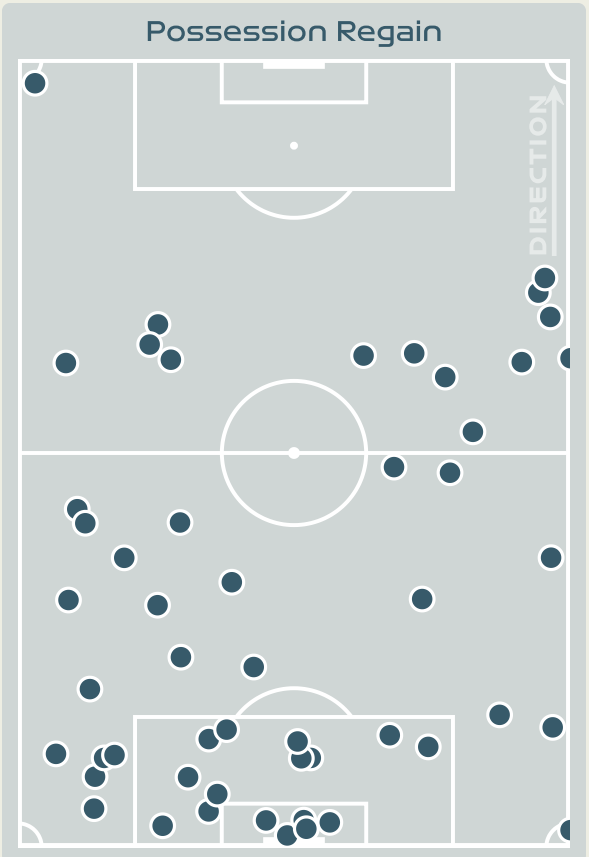

9

Interceptions

47

Tackles

2.37

Possession Actions / Defensive Action

Most Possession Regains

8

CORREA Vanina
GOALKEEPER

#	Player	Total Possession Regains
1	CORREA Vanina	8
2	SACHS Adriana	4
3	STABILE Eliana	5
4	CRUZ Julieta	6
6	COMETTI Aldana	8
7	NUNEZ Romina	2
13	BRAUN Sophia	3
15	BONSEGUNDO Florencia	4
17	GOMEZ ARES Camila	5
19	LARROQUETTE Mariana	5
22	BANINI Estefania	3
8	FALFAN Daiana	0
10	IPPOLITO Dalila	3
11	RODRIGUEZ Yamila	0
18	CHAVEZ Gabriela	3
21	LONIGRO Erica	0