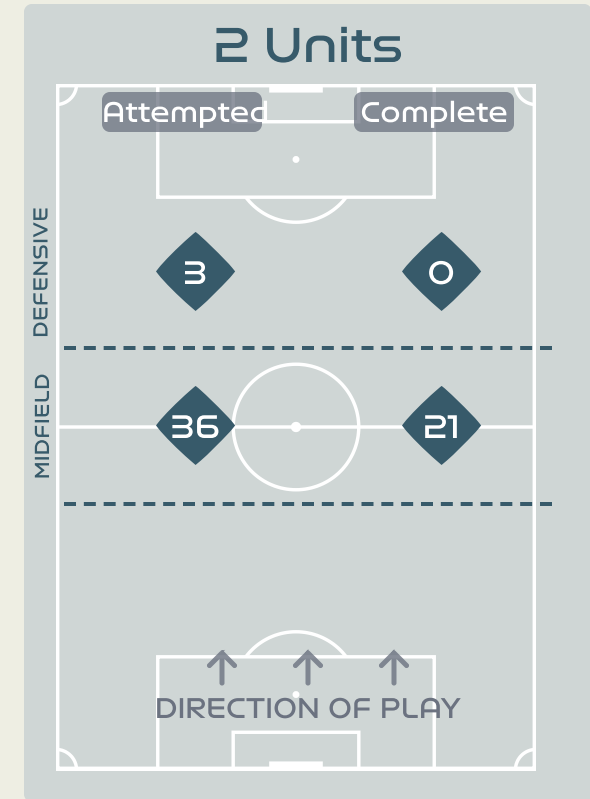

Argentina

In Possession Line Height & Team Length

Line Breaks

Argentina

Attempted Line Breaks

118

Attempted Line Breaks 4

Inside Shape 2

Outside Shape 2

Attempted Line Breaks 75

Inside Shape 41

Outside Shape 34

Attempted Line Breaks 39

Inside Shape 30

Outside Shape 9

Line Breaks