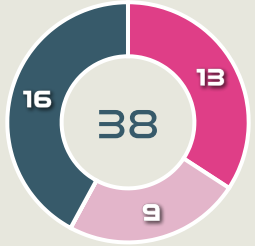

Offers Made in Defensive Third

#	Player	Offers Made	Offers Received	% Made & Received
12	FALK Jennifer	4	2	50%
4	LENNARTSSON Stina	17	6	35.3%
5	SANDBERG Anna	75	30	40%
6	ERIKSSON Magdalena	17	13	76.5%
7	JANOGY Madelen	78	15	19.2%
10	JAKOBSSON Sofia	55	17	30.9%
13	ILESTEDT Amanda	7	2	28.6%
15	BLOMQVIST Rebecka	79	7	8.9%
17	SEGER Caroline	29	10	34.5%
20	BENNISON Hanna	123	20	16.3%
22	SCHOUGH Olivia	32	4	12.5%
3	SEMBRANT Linda	7	2	28.6%
8	HURTIG Lina	8	2	25%
11	BLACKSTENIUS Stina	0	0	0%
19	KANERYD Johanna	15	3	20%
23	RUBENSSON Elin	66	27	40.9%

Movement to Receive

Movement Types by Phase

Final Third Phase

Progression Phase

Build Up Phase

All Movement Types

- In Front
- In Between
- Out to In
- In to Out
- In Behind

Top Ranked Players