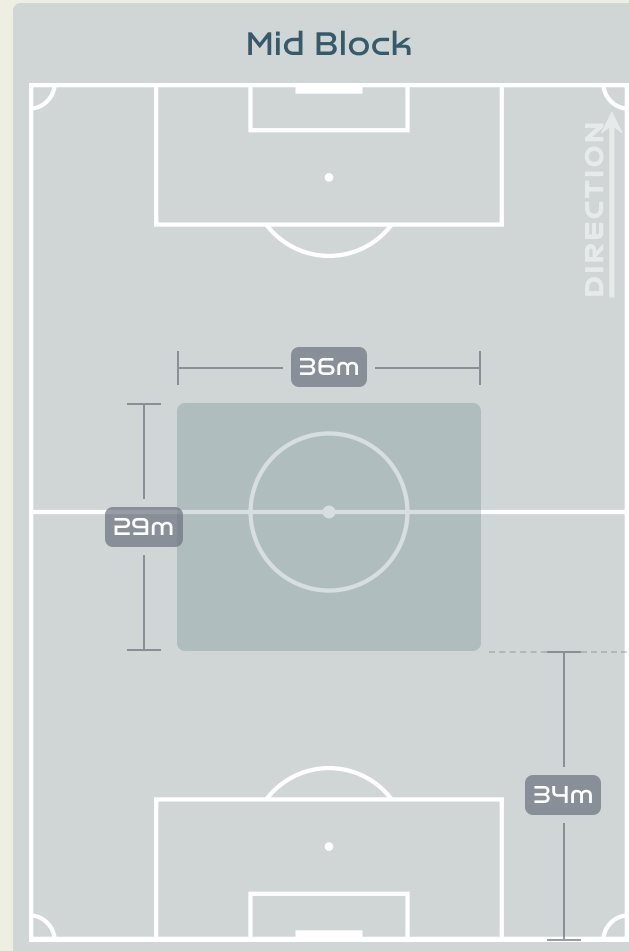

Defensive Line Height & Team Length

Argentina