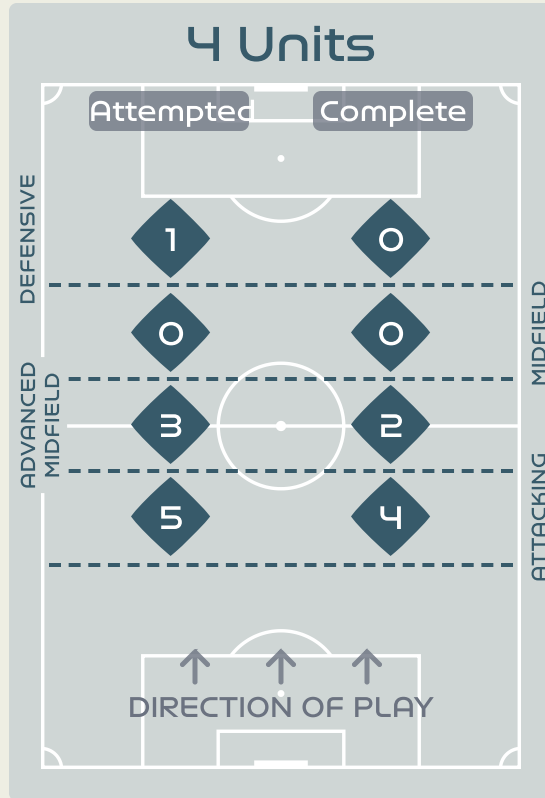

Argentina

In Possession Line Height & Team Length

Line Breaks

Argentina

Attempted Line Breaks

118

Attempted Line Breaks 4

Inside Shape 2

Outside Shape 2

Attempted Line Breaks 75

Inside Shape 41

Outside Shape 34

Attempted Line Breaks 39

Inside Shape 30

Outside Shape 9

Line Breaks

Sweden

Attempted Line Breaks

117

Attempted Line Breaks 9

Inside Shape 6

Outside Shape 3

Attempted Line Breaks 58

Inside Shape 26

Outside Shape 32

Attempted Line Breaks 50

Inside Shape 33

Outside Shape 17

Line Breaks

					4 Units				3 Units			2 Units		Direction			Distribution Type		
#	Player	Line Breaks Attempted	Line Breaks Completed	Line Break Completion %	Attacking Line	Attacking Midfield Line	Midfield Line	Defensive Line	Attacking Line	Midfield Line	Defensive Line	Midfield Line	Defensive Line	Through	Around	Over	Pass	Cross	Ball Progression
1	CORREA Vanina	3	2	66%	0	0	0	0	2	0	0	1	0	0	0	3	3	0	0
2	SACHS Adriana	7	5	71%	0	0	0	0	1	3	0	3	0	0	1	6	7	0	0
3	STABILE Eliana	26	11	42%	1	0	0	0	7	5	1	11	1	5	7	14	23	2	1
4	CRUZ Julieta	11	9	81%	0	0	0	0	2	5	0	4	0	0	5	6	11	0	0
6	COMETTI Aldana	28	25	89%	2	1	0	0	16	6	1	2	0	8	11	9	27	0	1
7	NUNEZ Romina	5	1	20%	0	0	0	0	0	2	0	3	0	1	1	3	2	2	1
13	BRAUN Sophia	8	4	50%	0	0	0	0	2	3	0	3	0	4	0	4	8	0	0
15	BONSEGUNDO Florencia	2	1	50%	0	0	0	0	1	1	0	0	0	0	2	0	1	0	1
17	GOMEZ ARES Camila	4	3	75%	0	0	0	0	0	2	1	1	0	0	1	3	4	0	0
19	LARROQUETTE Mariana	2	1	50%	0	0	0	0	0	1	1	0	0	0	0	2	2	0	0
22	BANINI Estefania	10	8	80%	0	0	0	0	1	3	0	5	1	4	3	3	7	0	3
8	FALFAN Daiana	4	3	75%	0	0	0	0	0	2	0	2	0	3	0	1	4	0	0
10	IPPOLITO Dalila	2	1	50%	0	0	0	0	1	1	0	0	0	0	1	1	2	0	0
11	RODRIGUEZ Yamila	3	0	0%	0	0	0	0	0	1	1	0	1	2	0	1	1	1	1
18	CHAVEZ Gabriela	2	2	100%	0	0	0	0	0	1	0	1	0	0	0	2	2	0	0
21	LONIGRO Erica	1	0	0%	0	0	0	0	0	1	0	0	0	0	0	1	1	0	0