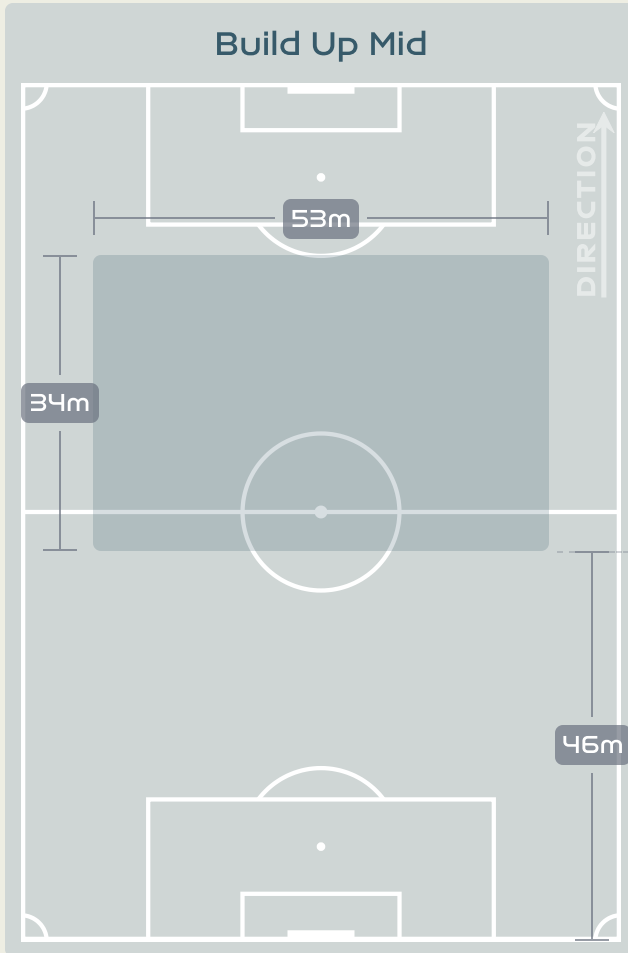

Argentina

Phases of Play

Sweden

IN POSSESSION

OUT OF POSSESSION

IN POSSESSION

Argentina v Sweden

In Possession Line Height & Team Length

Argentina

In Possession Line Height & Team Length

Line Breaks

Argentina

Attempted Line Breaks

118

Attempted Line Breaks 4

Inside Shape 2