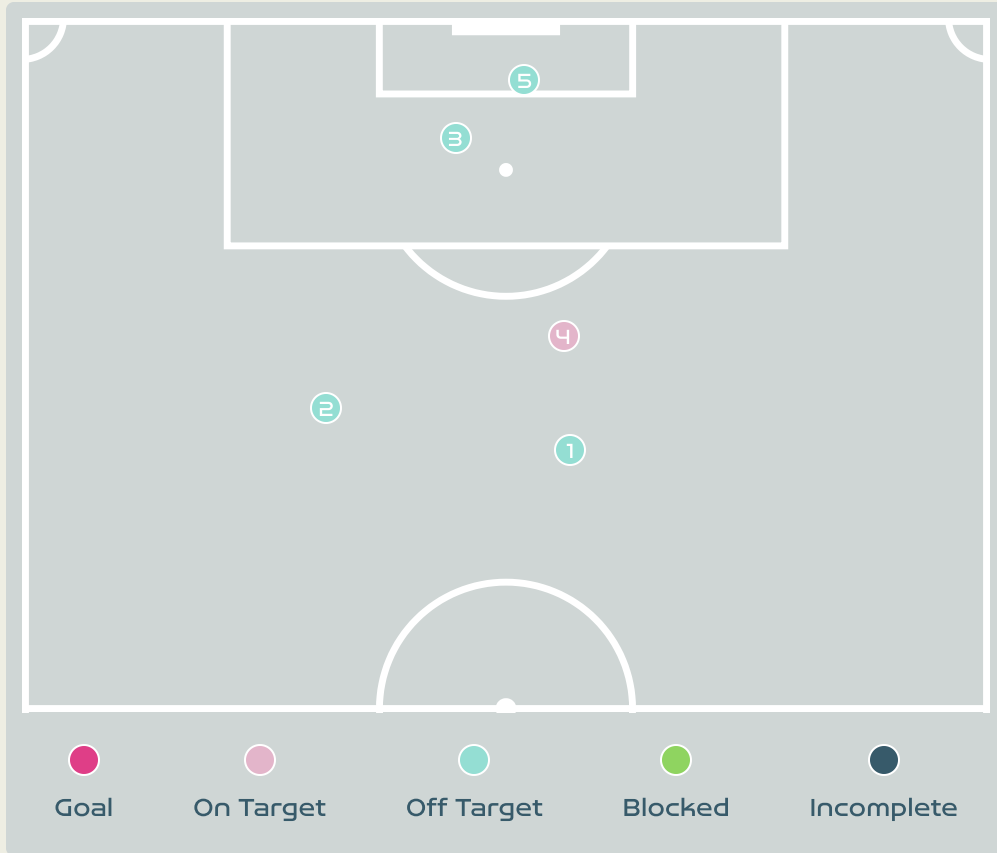

Attempts at Goal

Key	Outcome	Shots
	Goals	0
	On Target	1
	Off Target	4
	Blocked	0
	Incomplete	0

Attempts at Goal

Argentina

Time	Player	Outcome	Body Part	Delivery Type
1	19 LARROQUETTE Mariana	Off Target	Right Foot	Other
14	22 BANINI Estefania	Off Target	Right Foot	Other
22	19 LARROQUETTE Mariana	Off Target	Head	Freekick
55	22 BANINI Estefania	On Target - Saved	Right Foot	Pass
91	21 LONIGRO Erica	Off Target	Head	Loose Ball