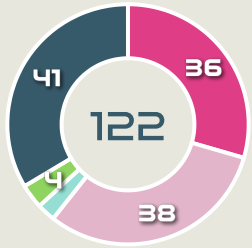

Type	Player	Movements
In Front	13 BRAUN Sophia	26
In Between	19 LARROQUETTE Mariana	8
Out to In	15 BONSEGUNDO Florencia	3
In to Out	22 BANINI Estefania	5
In Behind	7 NUNEZ Romina	15

Movement Types Pitch Third

Movement to Receive

Movement Types by Phase

Final Third Phase

Progression Phase

Build Up Phase

All Movement Types

- In Front
- In Between
- Out to In
- In to Out
- In Behind

Top Ranked Players