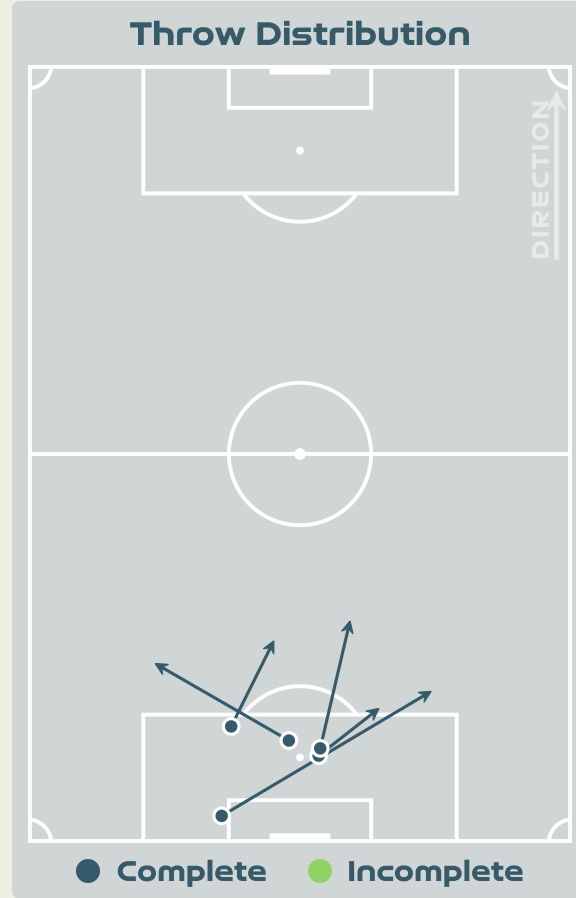

Goalkeeping Distribution