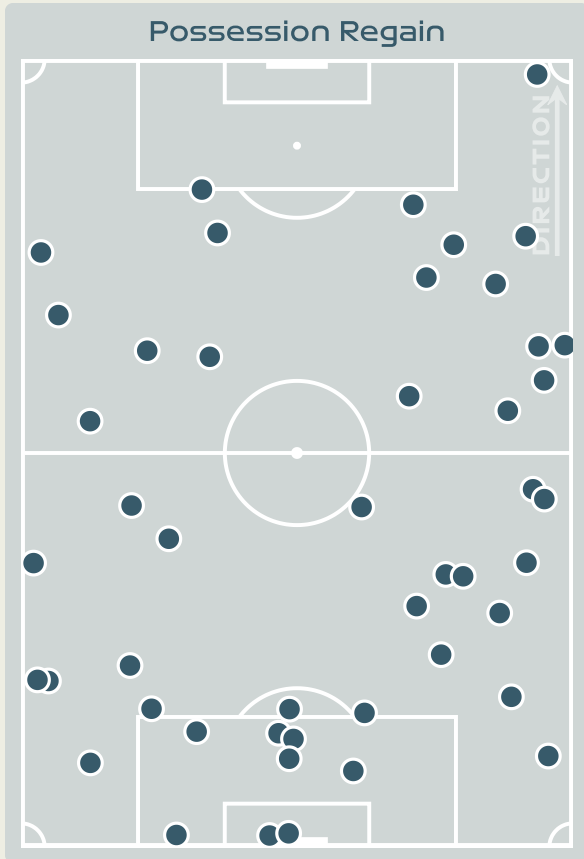

CORREA Vanina
GOALKEEPER

#	Player	Total Possession Regains
1	CORREA Vanina	8
2	SACHS Adriana	4
3	STABILE Eliana	5
4	CRUZ Julieta	6
6	COMETTI Aldana	8
7	NUNEZ Romina	2
13	BRAUN Sophia	3
15	BONSEGUNDO Florencia	4
17	GOMEZ ARES Camila	5
19	LARROQUETTE Mariana	5
22	BANINI Estefania	3
8	FALFAN Daiana	0
10	IPPOLITO Dalila	3
11	RODRIGUEZ Yamila	0
18	CHAVEZ Gabriela	3
21	LONIGRO Erica	0

Defensive Actions

81

Forced Turnovers

48

Possession Regained

7

Interceptions

32

Tackles

4.57

Possession Actions / Defensive Action

Blocks

Possession Contests

Most Possession Regains

9

SANDBERG Anna
LEFT BACK