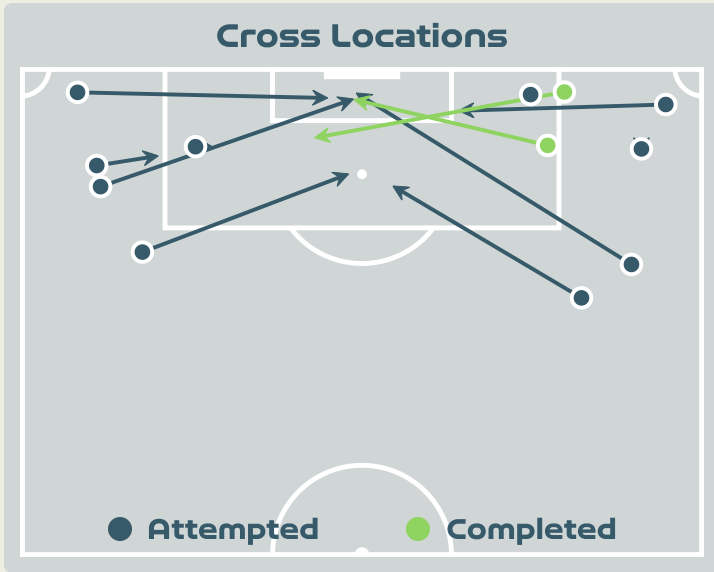

Crosses (Open Play)

Delivery Type

#	Player	Inswing	Outswing	Driven	Lofted	Cutback	Push Cross	Total Attempted
1	CORREA Vanina	0	0	0	0	0	0	0
2	SACHS Adriana	0	0	0	0	0	0	0
3	STABILE Eliana	0	0	0	0	0	0	0
4	CRUZ Julieta	0	0	0	0	0	0	0
6	COMETTI Aldana	0	0	0	0	0	0	0
7	NUNEZ Romina	0	0	1	0	0	0	1
13	BRAUN Sophia	0	0	0	0	0	0	0
15	BONSEGUNDO Florencia	0	0	0	0	0	0	0
17	GOMEZ ARES Camila	0	0	0	0	0	0	0
19	LARROQUETTE Mariana	0	0	0	1	0	0	1
22	BANINI Estefania	0	0	0	1	0	0	1
8	FALFAN Daiana	0	0	0	0	0	0	0
10	IPPOLITO Dalila	0	0	0	0	0	0	0
11	RODRIGUEZ Yamila	0	1	0	0	0	0	1
18	CHAVEZ Gabriela	0	0	0	0	0	0	0
21	LONIGRO Erica	0	0	0	0	0	0	0

Attempted

4

Completed

0

Most Crosses Attempted

1

NUNEZ Romina
RIGHT WINGER

Crosses (Open Play)