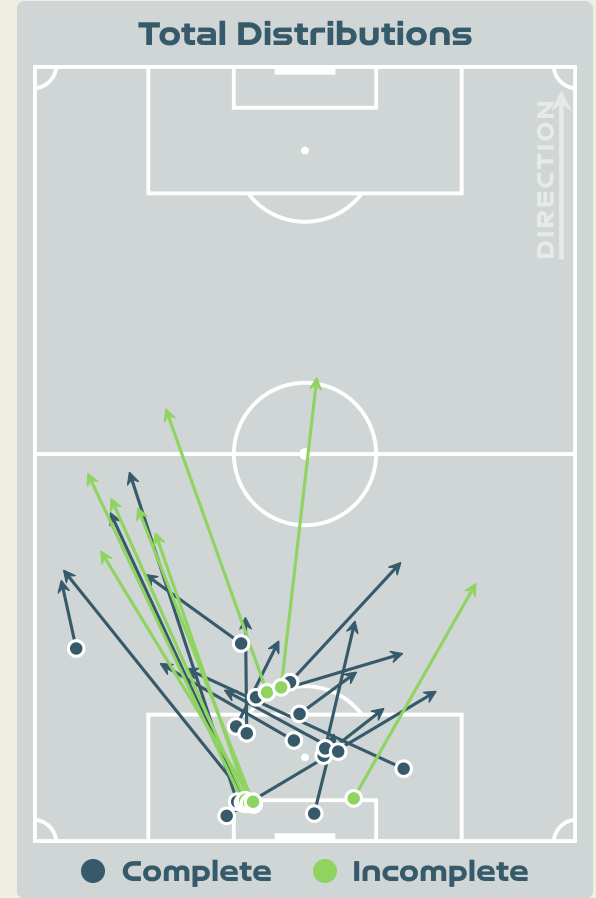

Goalkeeping Distribution