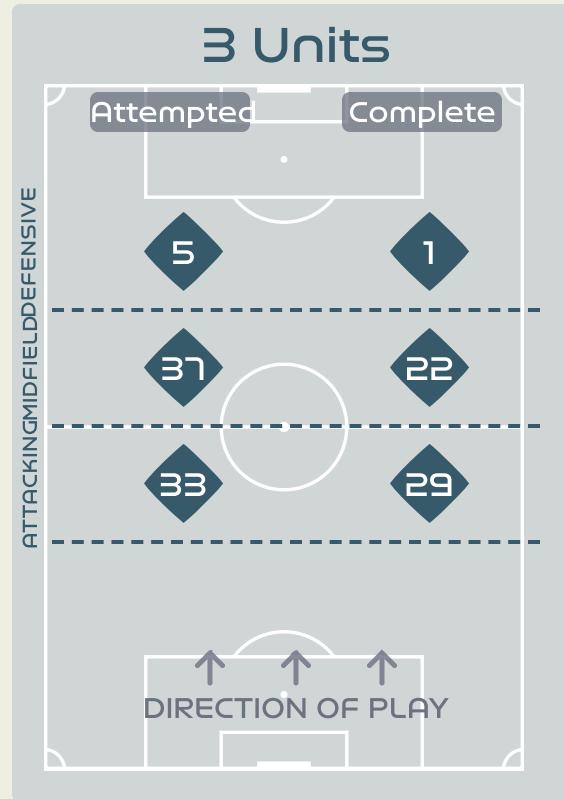

Argentina

In Possession Line Height & Team Length

Line Breaks

Argentina

Attempted Line Breaks

118

Attempted Line Breaks 4

Inside Shape 2

Outside Shape 2

Attempted Line Breaks 75

Inside Shape 41

Outside Shape 34

Attempted Line Breaks 39

Inside Shape 30

Outside Shape 9

Line Breaks