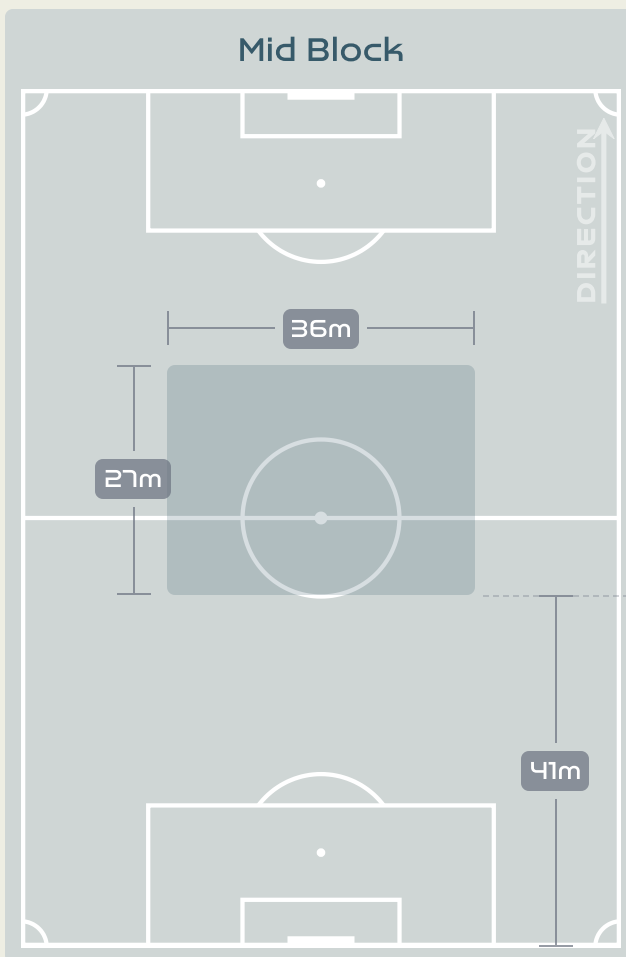

Defensive Line Height & Team Length