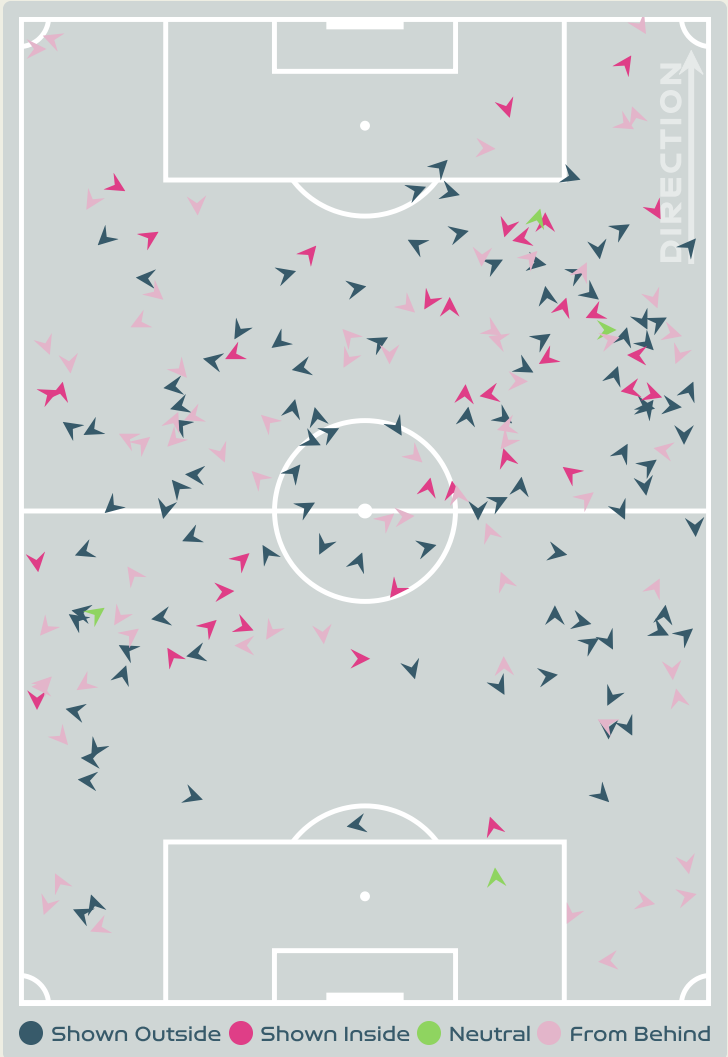

Most Direct Pressures

11

GOMEZ ARES Camila
RIGHT CENTRE MIDFIELD

Most Direct Pressures

9

LENNARTSSON Stina
RIGHT BACK

Sweden

GOALKEEPING