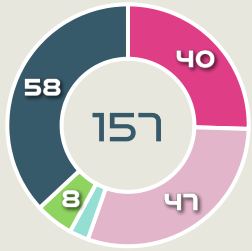

Type	Player	Movements
In Front	13 BRAUN Sophia	26
In Between	19 LARROQUETTE Mariana	8
Out to In	15 BONSEGUNDO Florencia	3
In to Out	22 BANINI Estefania	5
In Behind	7 NUNEZ Romina	15

Movement Types Pitch Third

Movement to Receive

Movement Types by Phase

Final Third Phase

Progression Phase

Build Up Phase

All Movement Types

- In Front
- In Between
- Out to In
- In to Out
- In Behind

Top Ranked Players