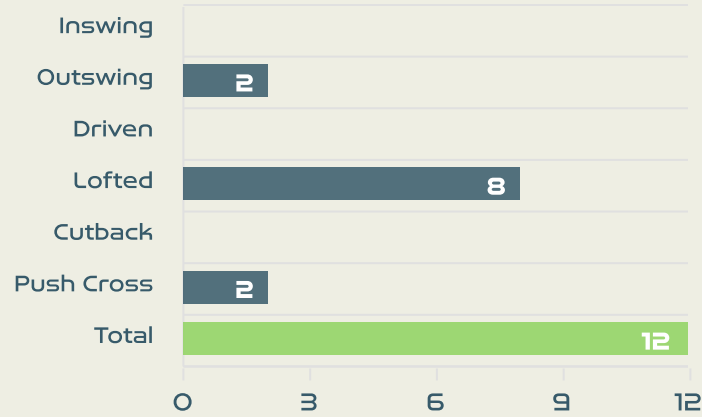

Crosses (Open Play)

Delivery Type

#	Player	Inswing	Outswing	Driven	Lofted	Cutback	Push Cross	Total Attempted
1	CORREA Vanina	0	0	0	0	0	0	0
2	SACHS Adriana	0	0	0	0	0	0	0
3	STABILE Eliana	0	0	0	0	0	0	0
4	CRUZ Julieta	0	0	0	0	0	0	0
6	COMETTI Aldana	0	0	0	0	0	0	0
7	NUNEZ Romina	0	0	1	0	0	0	1
13	BRAUN Sophia	0	0	0	0	0	0	0
15	BONSEGUNDO Florencia	0	0	0	0	0	0	0
17	GOMEZ ARES Camila	0	0	0	0	0	0	0
19	LARROQUETTE Mariana	0	0	0	1	0	0	1
22	BANINI Estefania	0	0	0	1	0	0	1
8	FALFAN Daiana	0	0	0	0	0	0	0
10	IPPOLITO Dalila	0	0	0	0	0	0	0
11	RODRIGUEZ Yamila	0	1	0	0	0	0	1
18	CHAVEZ Gabriela	0	0	0	0	0	0	0
21	LONIGRO Erica	0	0	0	0	0	0	0

Attempted

4

Completed

0

Most Crosses Attempted

1

NUNEZ Romina
RIGHT WINGER

Crosses (Open Play)

Delivery Type

#	Player	Inswing	Outswing	Driven	Lofted	Cutback	Push Cross	Total Attempted
12	FALK Jennifer	0	0	0	0	0	0	0
4	LENNARTSSON Stina	0	0	0	1	0	0	1
5	SANDBERG Anna	0	1	0	0	0	1	2
6	ERIKSSON Magdalena	0	0	0	0	0	0	0
7	JANOgy Madelen	0	0	0	5	0	0	5
10	JAKOBSSON Sofia	0	1	0	2	0	0	3
13	ILESTEDT Amanda	0	0	0	0	0	0	0
15	BLOMQVIST Rebecka	0	0	0	0	0	0	0
17	SEGER Caroline	0	0	0	0	0	0	0
20	BENNISON Hanna	0	0	0	0	0	1	1
22	SCHOUGH Olivia	0	0	0	0	0	0	0
3	SEMBRANT Linda	0	0	0	0	0	0	0
8	HURTIG Lina	0	0	0	0	0	0	0
11	BLACKSTENIUS Stina	0	0	0	0	0	0	0
19	KANERYD Johanna	0	0	0	0	0	0	0
23	RUBENSSON Elin	0	0	0	0	0	0	0