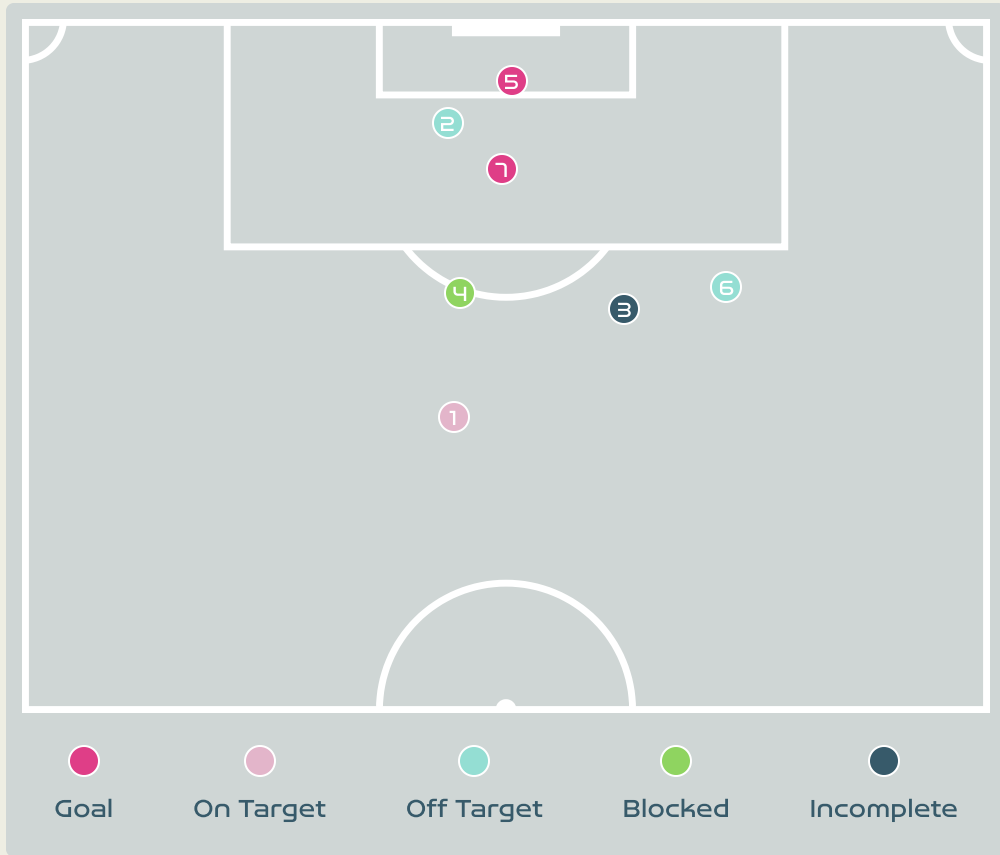

Attempts at Goal

Key	Outcome	Shots
	Goals	0
	On Target	1
	Off Target	4
	Blocked	0
	Incomplete	0

Attempts at Goal

Argentina

Time	Player	Outcome	Body Part	Delivery Type
1	19 LARROQUETTE Mariana	Off Target	Right Foot	Other
14	22 BANINI Estefania	Off Target	Right Foot	Other
22	19 LARROQUETTE Mariana	Off Target	Head	Freekick
55	22 BANINI Estefania	On Target - Saved	Right Foot	Pass
91	21 LONIGRO Erica	Off Target	Head	Loose Ball

Attempts at Goal

Key	Outcome	Shots
	Goals	2
	On Target	1
	Off Target	2
	Blocked	1
	Incomplete	1

Attempts at Goal

Time	Player	Outcome	Body Part	Delivery Type
18	22 SCHOUGH Olivia	On Target - Saved	Right Foot	Freekick
28	22 SCHOUGH Olivia	Off Target	Head	Cross
50	6 ERIKSSON Magdalena	Incomplete	Left Foot	Freekick
50	5 SANDBERG Anna	Incomplete - Blocked	Left Foot	Loose Ball
65	15 BLOMQVIST Rebecka	On Target - Goal	Head	Cross
81	20 BENNISON Hanna	Off Target	Left Foot	Loose Ball
89	23 RUBENSSON Elin	On Target - Goal	Right Foot	Penalty