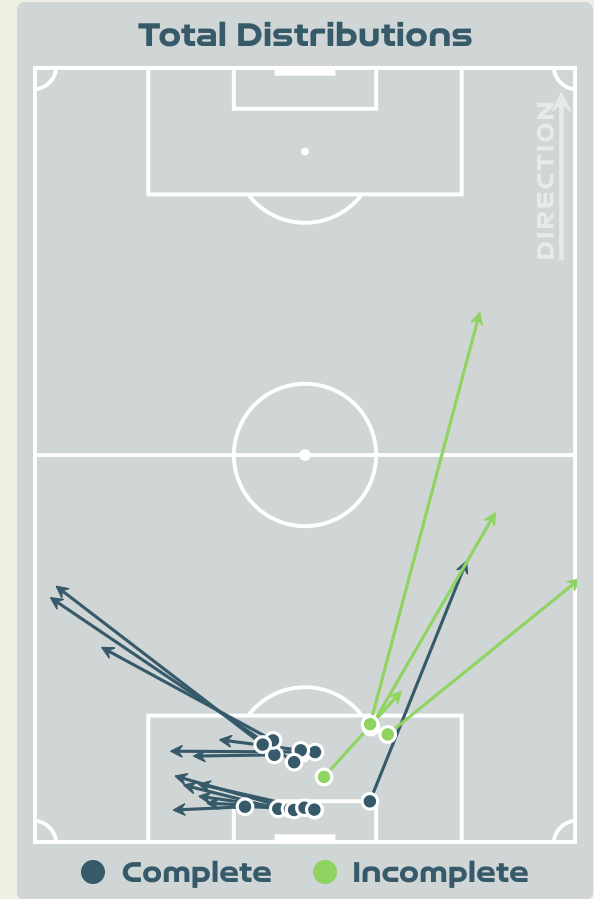

Goalkeeping Distribution