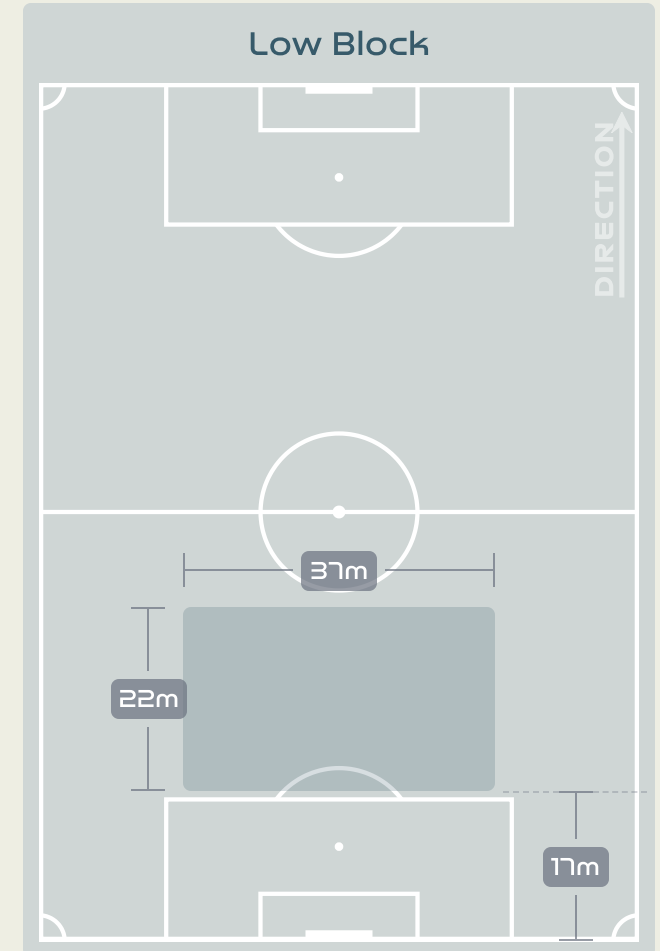

Defensive Line Height & Team Length

Argentina