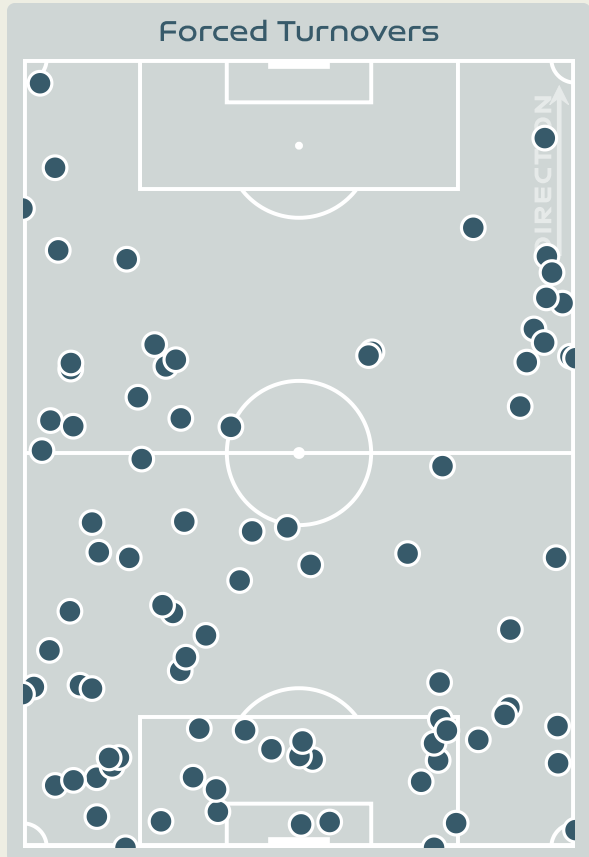

9

Interceptions

47

Tackles

2.37

Possession Actions / Defensive Action

Most Possession Regains

8

CORREA Vanina
GOALKEEPER

#	Player	Total Possession Regains
1	CORREA Vanina	8
2	SACHS Adriana	4
3	STABILE Eliana	5
4	CRUZ Julieta	6
6	COMETTI Aldana	8
7	NUNEZ Romina	2
13	BRAUN Sophia	3
15	BONSEGUNDO Florencia	4
17	GOMEZ ARES Camila	5
19	LARROQUETTE Mariana	5
22	BANINI Estefania	3
8	FALFAN Daiana	0
10	IPPOLITO Dalila	3
11	RODRIGUEZ Yamila	0
18	CHAVEZ Gabriela	3
21	LONIGRO Erica	0