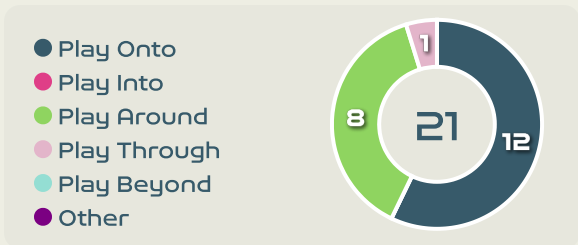

37

Total Involvements

Goalkeeping Distribution

Goalkeeping Distribution

Goal Prevention

7
Total Attempts on Goal Faced

33
Save %

Total Attempts on Goal Faced	Total Goal Interventions	Save & Retain	Deflect & Retain	Save & Deflect	Save Attempt	No Save Attempt
7	1	1	0	0	0	6