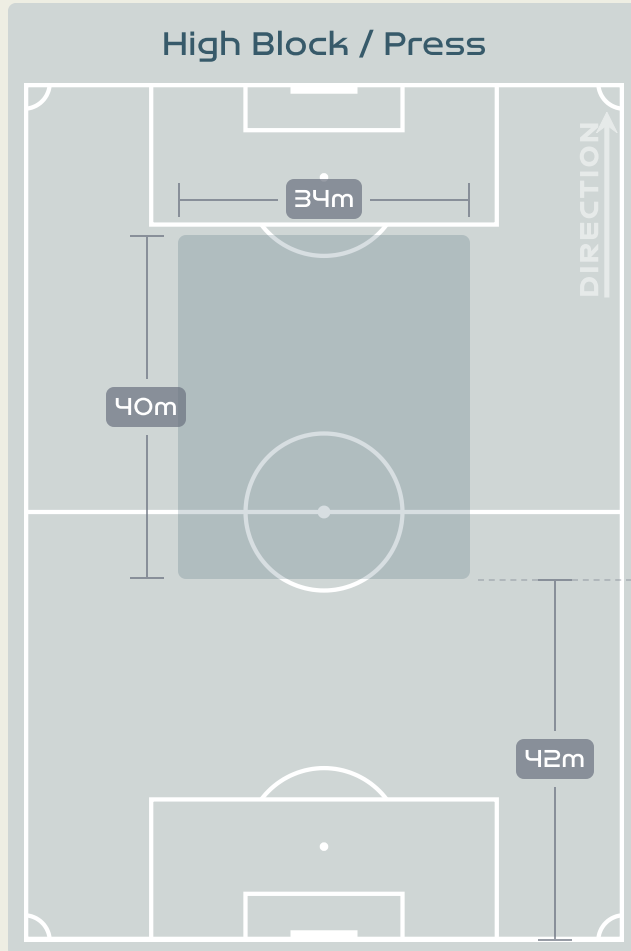

Defensive Line Height & Team Length

Argentina