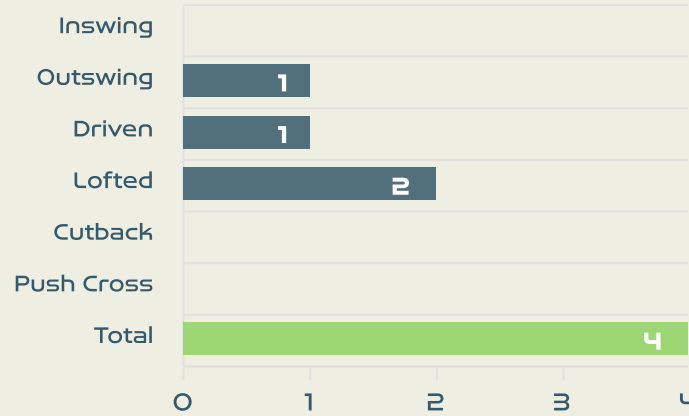

Attempts at Goal

Key	Outcome	Shots
	Goals	0
	On Target	1
	Off Target	4
	Blocked	0
	Incomplete	0

Attempts at Goal

Argentina

Time	Player	Outcome	Body Part	Delivery Type
1	19 LARROQUETTE Mariana	Off Target	Right Foot	Other
14	22 BANINI Estefania	Off Target	Right Foot	Other
22	19 LARROQUETTE Mariana	Off Target	Head	Freekick
55	22 BANINI Estefania	On Target - Saved	Right Foot	Pass
91	21 LONIGRO Erica	Off Target	Head	Loose Ball

Attempts at Goal

Key	Outcome	Shots
	Goals	2
	On Target	1
	Off Target	2
	Blocked	1
	Incomplete	1

Attempts at Goal

Time	Player	Outcome	Body Part	Delivery Type
18	22 SCHOUGH Olivia	On Target - Saved	Right Foot	Freekick
28	22 SCHOUGH Olivia	Off Target	Head	Cross
50	6 ERIKSSON Magdalena	Incomplete	Left Foot	Freekick
50	5 SANDBERG Anna	Incomplete - Blocked	Left Foot	Loose Ball
65	15 BLOMQVIST Rebecka	On Target - Goal	Head	Cross
81	20 BENNISON Hanna	Off Target	Left Foot	Loose Ball
89	23 RUBENSSON Elin	On Target - Goal	Right Foot	Penalty

Crosses (Open Play)

Delivery Type

#	Player	Inswing	Outswing	Driven	Lofted	Cutback	Push Cross	Total Attempted
1	CORREA Vanina	0	0	0	0	0	0	0
2	SACHS Adriana	0	0	0	0	0	0	0
3	STABILE Eliana	0	0	0	0	0	0	0
4	CRUZ Julieta	0	0	0	0	0	0	0
6	COMETTI Aldana	0	0	0	0	0	0	0
7	NUNEZ Romina	0	0	1	0	0	0	1
13	BRAUN Sophia	0	0	0	0	0	0	0
15	BONSEGUNDO Florencia	0	0	0	0	0	0	0
17	GOMEZ ARES Camila	0	0	0	0	0	0	0
19	LARROQUETTE Mariana	0	0	0	1	0	0	1
22	BANINI Estefania	0	0	0	1	0	0	1
8	FALFAN Daiana	0	0	0	0	0	0	0
10	IPPOLITO Dalila	0	0	0	0	0	0	0
11	RODRIGUEZ Yamila	0	1	0	0	0	0	1
18	CHAVEZ Gabriela	0	0	0	0	0	0	0
21	LONIGRO Erica	0	0	0	0	0	0	0