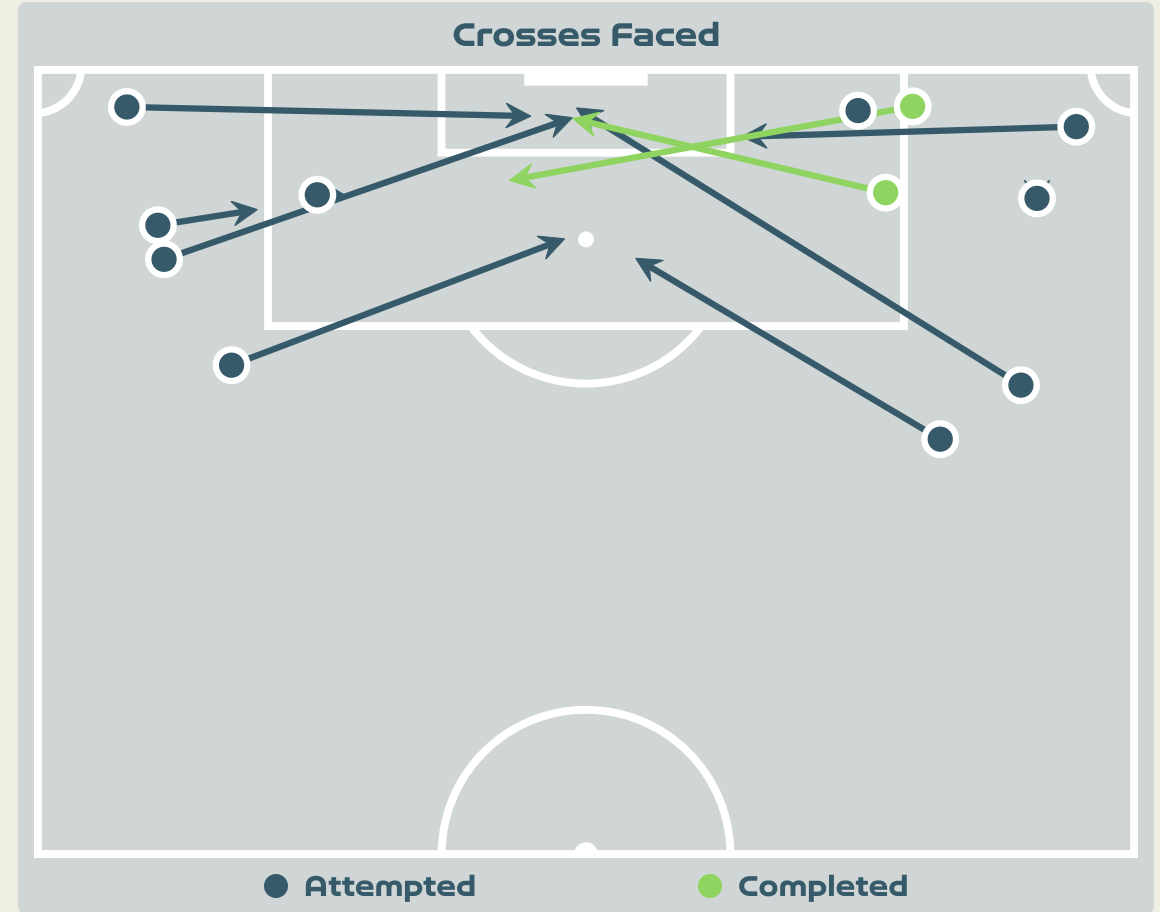

37

Total Involvements

Goalkeeping Distribution

Goalkeeping Distribution

Goal Prevention

7
Total Attempts on Goal Faced

33
Save %

Total Attempts on Goal Faced	Total Goal Interventions	Save & Retain	Deflect & Retain	Save & Deflect	Save Attempt	No Save Attempt
7	1	1	0	0	0	6

Goal Prevention

5
Total Attempts on Goal Faced

100
Save %

Total Attempts on Goal Faced	Total Goal Interventions	Save & Retain	Deflect & Retain	Save & Deflect	Save Attempt	No Save Attempt
5	1	1	0	0	0	4

Aerial Control

Delivery Types Faced

Total	In Swing	Out Swing	Driven	Lofted	Cutback	Push
18	3	4	0	9	0	2

Aerial Control

Delivery Types Faced

Total	In Swing	Out Swing	Driven	Lofted	Cutback	Push
8	2	3	1	2	0	0

SET PLAYS

Argentina v Sweden