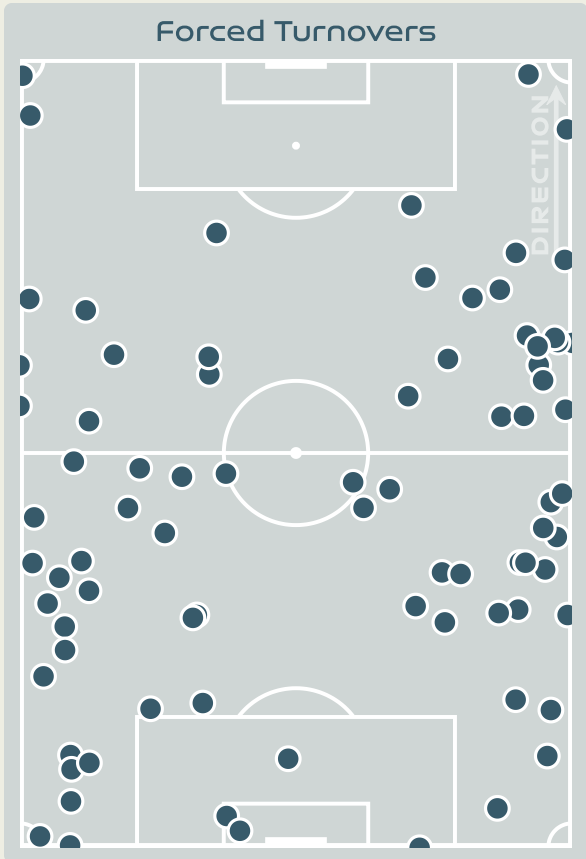

CORREA Vanina
GOALKEEPER

#	Player	Total Possession Regains
1	CORREA Vanina	8
2	SACHS Adriana	4
3	STABILE Eliana	5
4	CRUZ Julieta	6
6	COMETTI Aldana	8
7	NUNEZ Romina	2
13	BRAUN Sophia	3
15	BONSEGUNDO Florencia	4
17	GOMEZ ARES Camila	5
19	LARROQUETTE Mariana	5
22	BANINI Estefania	3
8	FALFAN Daiana	0
10	IPPOLITO Dalila	3
11	RODRIGUEZ Yamila	0
18	CHAVEZ Gabriela	3
21	LONIGRO Erica	0

Tackles

4.57

Possession Actions / Defensive Action

Blocks

Possession Contests

Most Possession Regains

9

SANDBERG Anna
LEFT BACK