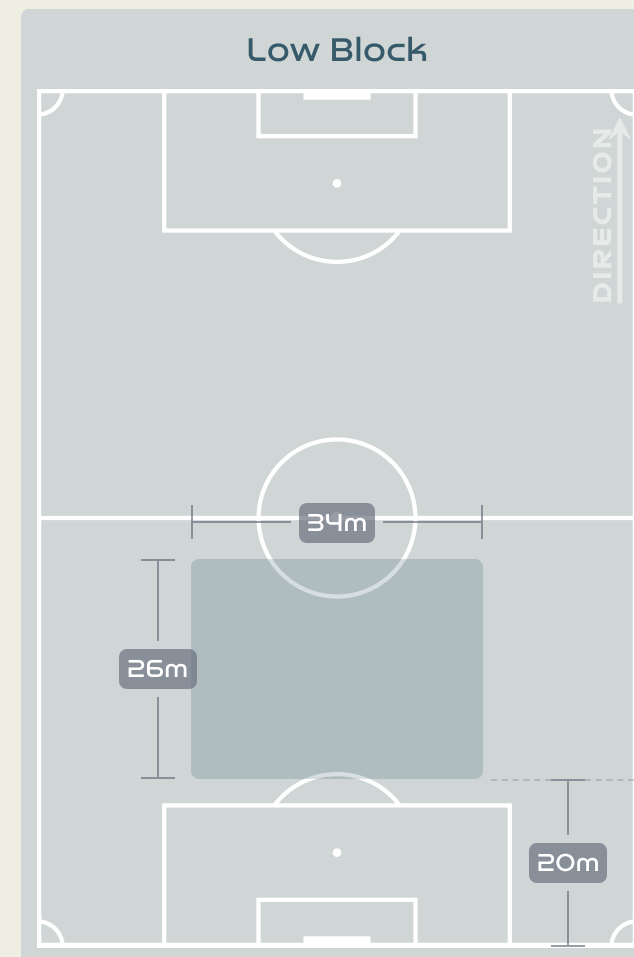

Defensive Line Height & Team Length