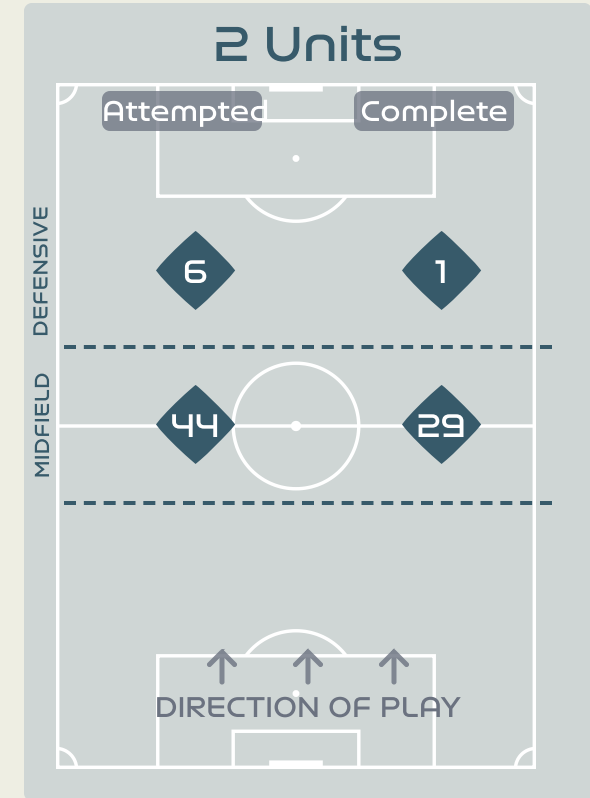

Sweden

Attempted Line Breaks

117

Attempted Line Breaks 9

Inside Shape 6

Outside Shape 3

Attempted Line Breaks 58

Inside Shape 26

Outside Shape 32

Attempted Line Breaks 50

Inside Shape 33

Outside Shape 17

Line Breaks

					4 Units				3 Units			2 Units		Direction			Distribution Type		
#	Player	Line Breaks Attempted	Line Breaks Completed	Line Break Completion %	Attacking Line	Attacking Midfield Line	Midfield Line	Defensive Line	Attacking Line	Midfield Line	Defensive Line	Midfield Line	Defensive Line	Through	Around	Over	Pass	Cross	Ball Progression
1	CORREA Vanina	3	2	66%	0	0	0	0	2	0	0	1	0	0	0	3	3	0	0
2	SACHS Adriana	7	5	71%	0	0	0	0	1	3	0	3	0	0	1	6	7	0	0
3	STABILE Eliana	26	11	42%	1	0	0	0	7	5	1	11	1	5	7	14	23	2	1
4	CRUZ Julieta	11	9	81%	0	0	0	0	2	5	0	4	0	0	5	6	11	0	0
6	COMETTI Aldana	28	25	89%	2	1	0	0	16	6	1	2	0	8	11	9	27	0	1
7	NUNEZ Romina	5	1	20%	0	0	0	0	0	2	0	3	0	1	1	3	2	2	1
13	BRAUN Sophia	8	4	50%	0	0	0	0	2	3	0	3	0	4	0	4	8	0	0
15	BONSEGUNDO Florencia	2	1	50%	0	0	0	0	1	1	0	0	0	0	2	0	1	0	1
17	GOMEZ ARES Camila	4	3	75%	0	0	0	0	0	2	1	1	0	0	1	3	4	0	0
19	LARROQUETTE Mariana	2	1	50%	0	0	0	0	0	1	1	0	0	0	0	2	2	0	0
22	BANINI Estefania	10	8	80%	0	0	0	0	1	3	0	5	1	4	3	3	7	0	3
8	FALFAN Daiana	4	3	75%	0	0	0	0	0	2	0	2	0	3	0	1	4	0	0
10	IPPOLITO Dalila	2	1	50%	0	0	0	0	1	1	0	0	0	0	1	1	2	0	0
11	RODRIGUEZ Yamila	3	0	0%	0	0	0	0	0	1	1	0	1	2	0	1	1	1	1
18	CHAVEZ Gabriela	2	2	100%	0	0	0	0	0	1	0	1	0	0	0	2	2	0	0
21	LONIGRO Erica	1	0	0%	0	0	0	0	0	1	0	0	0	0	0	1	1	0	0