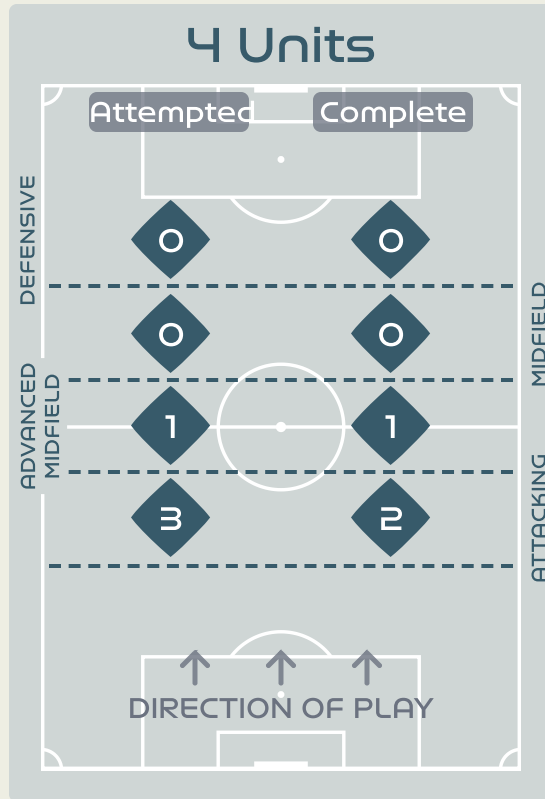

Argentina

In Possession Line Height & Team Length

Line Breaks

Argentina

Attempted Line Breaks

118

Attempted Line Breaks 4

Inside Shape 2

Outside Shape 2

Attempted Line Breaks 75

Inside Shape 41

Outside Shape 34

Attempted Line Breaks 39

Inside Shape 30

Outside Shape 9

Line Breaks