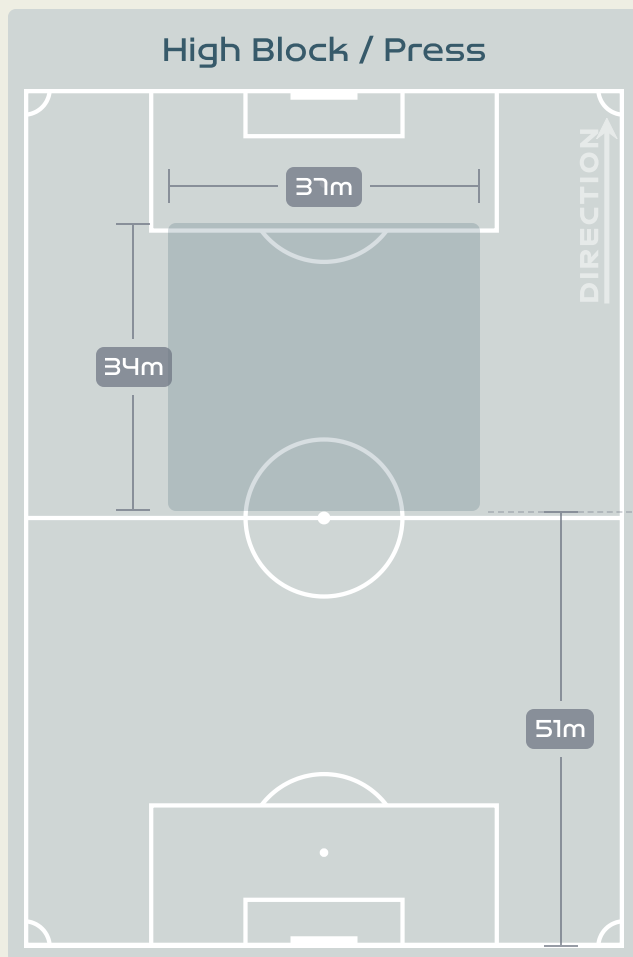

Defensive Line Height & Team Length