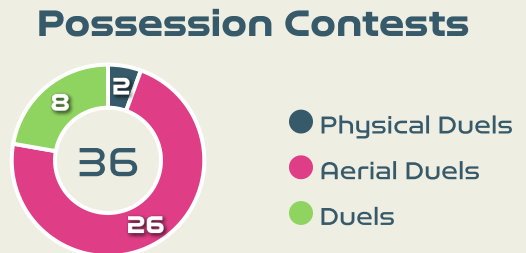

9

Interceptions

47

Tackles

2.37

Possession Actions / Defensive Action

Most Possession Regains

8