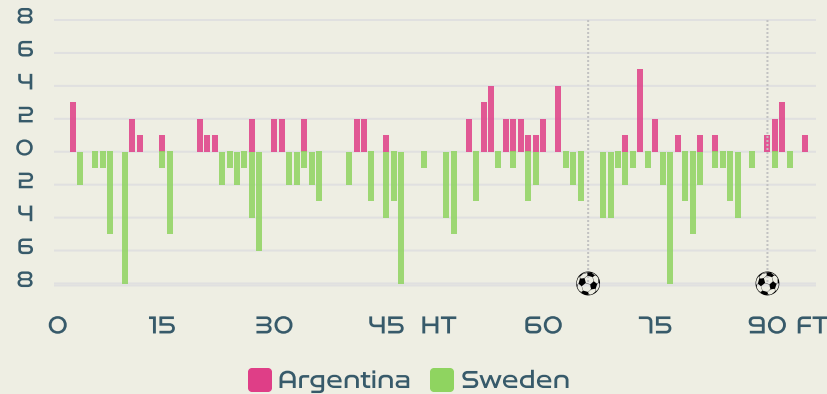

Distribution in the Final Third