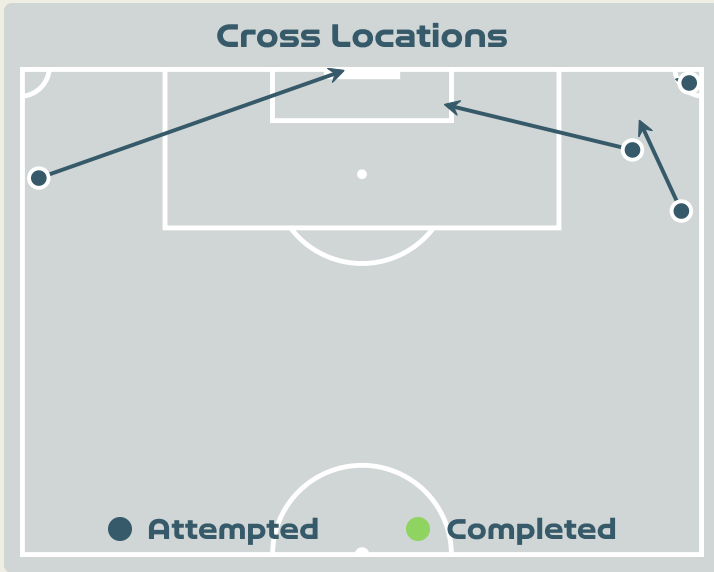

Attempts at Goal

Key	Outcome	Shots
	Goals	0
	On Target	1
	Off Target	4
	Blocked	0
	Incomplete	0

Attempts at Goal

Argentina

Time	Player	Outcome	Body Part	Delivery Type
1	19 LARROQUETTE Mariana	Off Target	Right Foot	Other
14	22 BANINI Estefania	Off Target	Right Foot	Other
22	19 LARROQUETTE Mariana	Off Target	Head	Freekick
55	22 BANINI Estefania	On Target - Saved	Right Foot	Pass
91	21 LONIGRO Erica	Off Target	Head	Loose Ball

Attempts at Goal

Key	Outcome	Shots
	Goals	2
	On Target	1
	Off Target	2
	Blocked	1
	Incomplete	1

Attempts at Goal

Time	Player	Outcome	Body Part	Delivery Type
18	22 SCHOUGH Olivia	On Target - Saved	Right Foot	Freekick
28	22 SCHOUGH Olivia	Off Target	Head	Cross
50	6 ERIKSSON Magdalena	Incomplete	Left Foot	Freekick
50	5 SANDBERG Anna	Incomplete - Blocked	Left Foot	Loose Ball
65	15 BLOMQVIST Rebecka	On Target - Goal	Head	Cross
81	20 BENNISON Hanna	Off Target	Left Foot	Loose Ball
89	23 RUBENSSON Elin	On Target - Goal	Right Foot	Penalty

Crosses (Open Play)

Delivery Type

#	Player	Inswing	Outswing	Driven	Lofted	Cutback	Push Cross	Total Attempted
1	CORREA Vanina	0	0	0	0	0	0	0
2	SACHS Adriana	0	0	0	0	0	0	0
3	STABILE Eliana	0	0	0	0	0	0	0
4	CRUZ Julieta	0	0	0	0	0	0	0
6	COMETTI Aldana	0	0	0	0	0	0	0
7	NUNEZ Romina	0	0	1	0	0	0	1
13	BRAUN Sophia	0	0	0	0	0	0	0
15	BONSEGUNDO Florencia	0	0	0	0	0	0	0
17	GOMEZ ARES Camila	0	0	0	0	0	0	0
19	LARROQUETTE Mariana	0	0	0	1	0	0	1
22	BANINI Estefania	0	0	0	1	0	0	1
8	FALFAN Daiana	0	0	0	0	0	0	0
10	IPPOLITO Dalila	0	0	0	0	0	0	0
11	RODRIGUEZ Yamila	0	1	0	0	0	0	1
18	CHAVEZ Gabriela	0	0	0	0	0	0	0
21	LONIGRO Erica	0	0	0	0	0	0	0