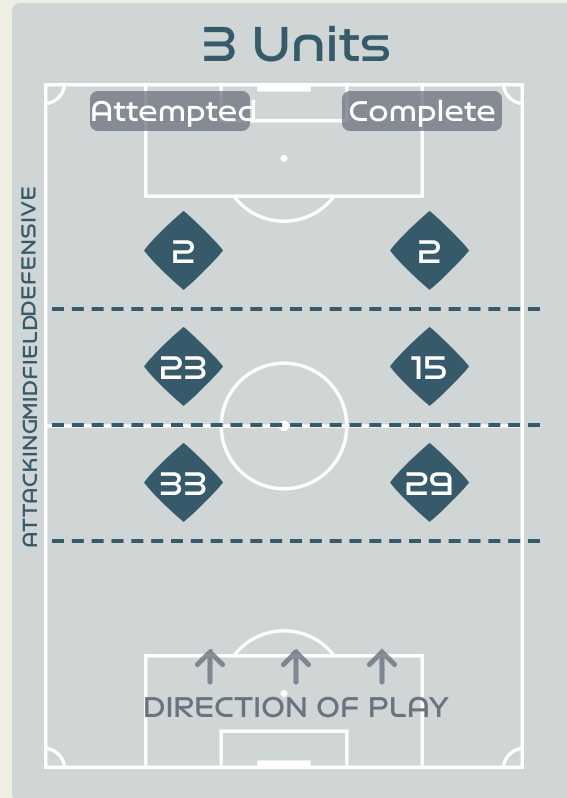

Outside Shape 2

Attempted Line Breaks 75

Inside Shape 41

Outside Shape 34

Attempted Line Breaks 39

Inside Shape 30

Outside Shape 9

Line Breaks

Sweden

Attempted Line Breaks

117

Attempted Line Breaks 9

Inside Shape 6

Outside Shape 3

Attempted Line Breaks 58

Inside Shape 26

Outside Shape 32

Attempted Line Breaks 50

Inside Shape 33

Outside Shape 17

Line Breaks

					4 Units				3 Units			2 Units		Direction			Distribution Type		
#	Player	Line Breaks Attempted	Line Breaks Completed	Line Break Completion %	Attacking Line	Attacking Midfield Line	Midfield Line	Defensive Line	Attacking Line	Midfield Line	Defensive Line	Midfield Line	Defensive Line	Through	Around	Over	Pass	Cross	Ball Progression
1	CORREA Vanina	3	2	66%	0	0	0	0	2	0	0	1	0	0	0	3	3	0	0
2	SACHS Adriana	7	5	71%	0	0	0	0	1	3	0	3	0	0	1	6	7	0	0
3	STABILE Eliana	26	11	42%	1	0	0	0	7	5	1	11	1	5	7	14	23	2	1
4	CRUZ Julieta	11	9	81%	0	0	0	0	2	5	0	4	0	0	5	6	11	0	0
6	COMETTI Aldana	28	25	89%	2	1	0	0	16	6	1	2	0	8	11	9	27	0	1
7	NUNEZ Romina	5	1	20%	0	0	0	0	0	2	0	3	0	1	1	3	2	2	1
13	BRAUN Sophia	8	4	50%	0	0	0	0	2	3	0	3	0	4	0	4	8	0	0
15	BONSEGUNDO Florencia	2	1	50%	0	0	0	0	1	1	0	0	0	0	2	0	1	0	1
17	GOMEZ ARES Camila	4	3	75%	0	0	0	0	0	2	1	1	0	0	1	3	4	0	0
19	LARROQUETTE Mariana	2	1	50%	0	0	0	0	0	1	1	0	0	0	0	2	2	0	0
22	BANINI Estefania	10	8	80%	0	0	0	0	1	3	0	5	1	4	3	3	7	0	3
8	FALFAN Daiana	4	3	75%	0	0	0	0	0	2	0	2	0	3	0	1	4	0	0
10	IPPOLITO Dalila	2	1	50%	0	0	0	0	1	1	0	0	0	0	1	1	2	0	0
11	RODRIGUEZ Yamila	3	0	0%	0	0	0	0	0	1	1	0	1	2	0	1	1	1	1
18	CHAVEZ Gabriela	2	2	100%	0	0	0	0	0	1	0	1	0	0	0	2	2	0	0
21	LONIGRO Erica	1	0	0%	0	0	0	0	0	1	0	0	0	0	0	1	1	0	0