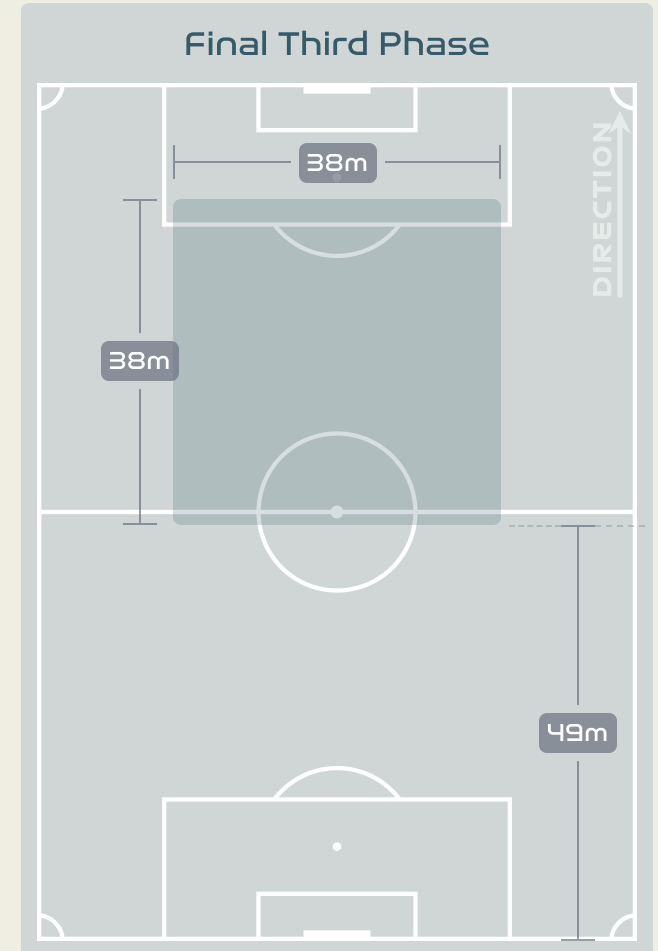

Argentina

Phases of Play

Sweden

IN POSSESSION

OUT OF POSSESSION

IN POSSESSION

Argentina v Sweden

In Possession Line Height & Team Length

Argentina

In Possession Line Height & Team Length

Line Breaks

Argentina

Attempted Line Breaks

118

Attempted Line Breaks 4

Inside Shape 2