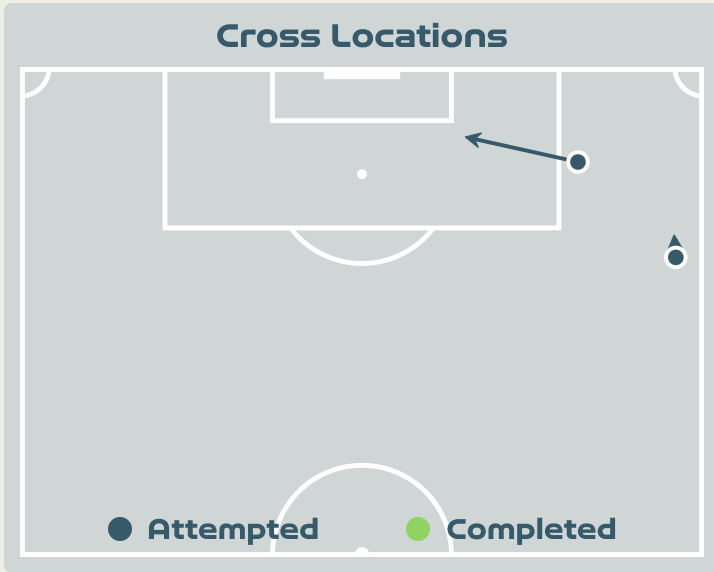

Crosses (Open Play)

#	Player	Inswing	Outswing	Driven	Lofted	Cutback	Push Cross	Total Attempted
12	BAILEY Yenith	0	0	0	0	0	0	0
2	JAEN Hilary	0	1	0	1	0	0	2
3	NATIS Wendy	0	0	0	0	0	0	0
5	PINZON Yomira	0	0	0	0	0	0	0
6	SALAZAR Deysire	0	0	0	0	0	0	0
7	CEDENO Emily	0	0	0	0	0	0	0
10	COX Marta	0	0	0	0	0	0	0
13	TANNER Riley	0	0	0	0	0	0	0
14	MONTENEGRO Carmen	0	0	0	0	0	0	0
20	QUINTERO Aldrith	0	0	0	0	0	0	0
23	BALTRIP-REYES Carina	0	0	0	0	0	0	0
8	GONZALEZ Schiandra	0	0	0	0	0	0	0
11	MILLS Natalia	0	0	0	0	0	0	0
16	ESPINOSA Rebeca	0	0	0	0	0	0	0
18	HERNANDEZ Erika	0	0	0	0	0	0	0
19	CEDENO Lineth	0	0	0	0	0	0	0