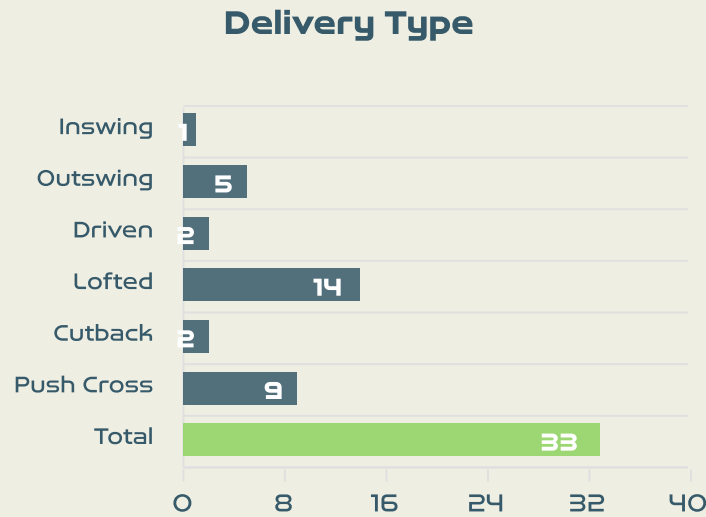

Attempted

2

Completed

0

Most Crosses Attempted

2

JAEN Hilary
LEFT BACK

Crosses (Open Play)