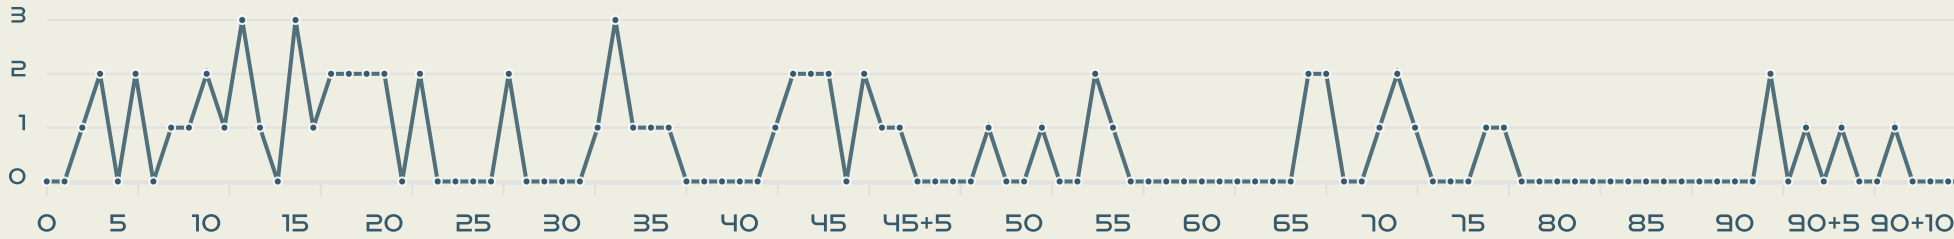

Goalkeeping Involvement

Panama GK Involvement Timeline