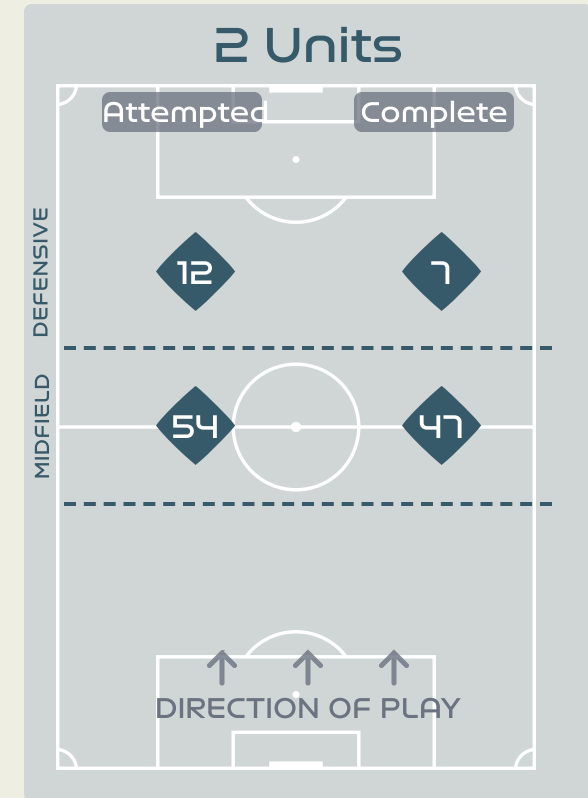

Outside Shape 8

Attempted Line Breaks 37

Inside Shape 30

Outside Shape 7

Line Breaks

Attempted Line Breaks

142

Attempted Line Breaks 4

Inside Shape 4

Outside Shape 0

Attempted Line Breaks 72

Inside Shape 35

Outside Shape 37

Attempted Line Breaks 66

Inside Shape 39

Outside Shape 27

Line Breaks

					4 Units				3 Units			2 Units		Direction			Distribution Type		
#	Player	Line Breaks Attempted	Line Breaks Completed	Line Break Completion %	Attacking Line	Attacking Midfield Line	Midfield Line	Defensive Line	Attacking Line	Midfield Line	Defensive Line	Midfield Line	Defensive Line	Through	Around	Over	Pass	Cross	Ball Progression
12	BAILEY Yenith	17	5	29%	0	0	0	0	5	5	2	5	0	1	0	16	17	0	0
2	JAEN Hilary	15	8	53%	0	1	0	0	3	6	0	5	0	4	2	9	15	0	0
3	NATIS Wendy	8	3	37%	0	0	0	0	2	2	2	2	0	2	0	6	8	0	0
5	PINZON Yomira	14	9	64%	0	0	0	0	2	2	1	7	2	2	1	11	14	0	0
6	SALAZAR Deysire	2	0	0%	0	0	0	0	0	0	1	1	0	1	0	1	2	0	0
7	CEDENO Emily	3	0	0%	0	0	0	0	0	3	0	0	0	0	2	1	2	0	1
10	COX Marta	6	3	50%	0	1	0	0	0	1	1	3	0	4	0	2	5	1	0
13	TANNER Riley	2	1	50%	0	0	0	0	0	1	0	0	1	1	1	0	2	0	0
14	MONTENEGRO Carmen	4	3	75%	0	0	0	0	0	2	0	2	0	4	0	0	3	0	1
20	QUINTERO Aldrith	5	2	40%	0	0	0	0	0	1	1	2	1	2	1	2	5	0	0
23	BALTRIP-REYES Carina	11	6	54%	0	0	0	0	4	4	0	3	0	2	3	6	11	0	0
8	GONZALEZ Schiandra	1	1	100%	0	0	0	0	0	0	0	1	0	0	1	0	1	0	0
11	MILLS Natalia	0	0	0%	0	0	0	0	0	0	0	0	0	0	0	0	0	0	0
16	ESPINOSA Rebeca	2	0	0%	0	0	0	0	0	0	1	1	0	0	0	2	2	0	0
18	HERNANDEZ Erika	1	0	0%	0	0	0	0	0	0	1	0	0	1	0	0	1	0	0
19	CEDENO Lineth	2	0	0%	0	0	0	0	0	0	1	0	1	1	0	1	2	0	0