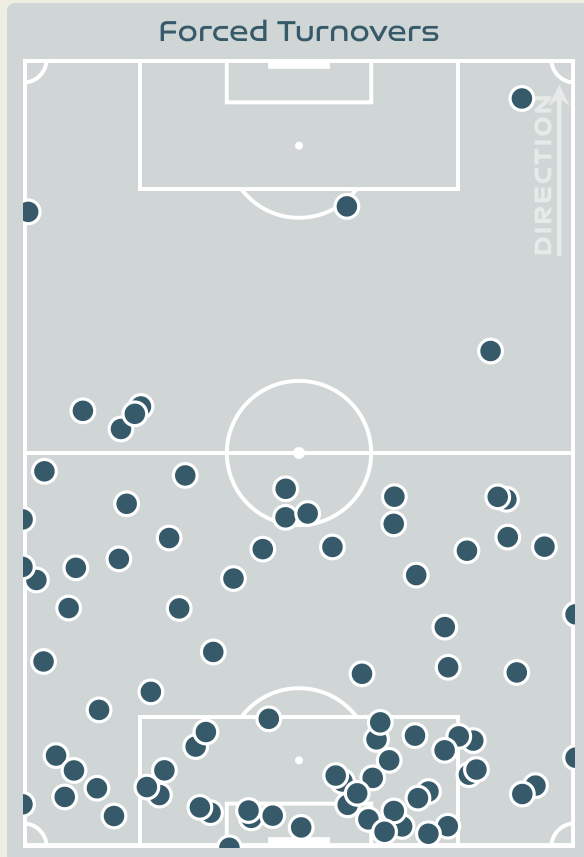

Defensive Actions

Blocks

Possession Contests

Most Possession Regains

13
BAILEY Yenith
GOALKEEPER

#	Player	Total Possession Regains
12	BAILEY Yenith	13
2	JAEN Hilary	6
3	NATIS Wendy	4
5	PINZON Yomira	3
6	SALAZAR Deysire	2
7	CEDENO Emily	1
10	COX Marta	3
13	TANNER Riley	0
14	MONTENEGRO Carmen	3
20	QUINTERO Aldrith	6
23	BALTRIP-REYES Carina	7
8	GONZALEZ Schiandra	1
11	MILLS Natalia	0
16	ESPINOSA Rebeca	4
18	HERNANDEZ Erika	2
19	CEDENO Lineth	0