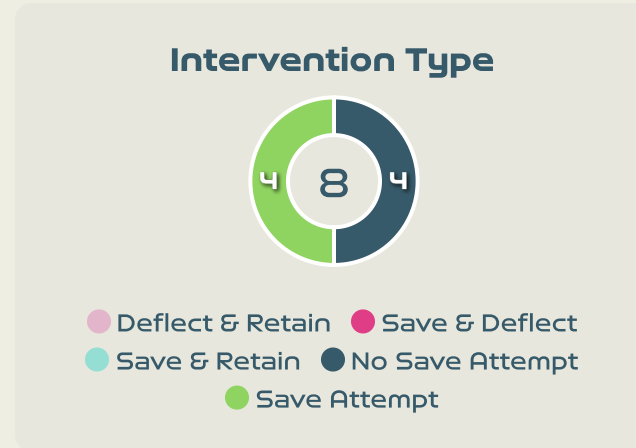

28
Total Attempts on Goal Faced

33
Save %

Total Attempts on Goal Faced	Total Goal Interventions	Save & Retain	Deflect & Retain	Save & Deflect	Save Attempt	No Save Attempt
28	5	1	0	4	9	14

Goal Prevention

8
Total Attempts on Goal Faced