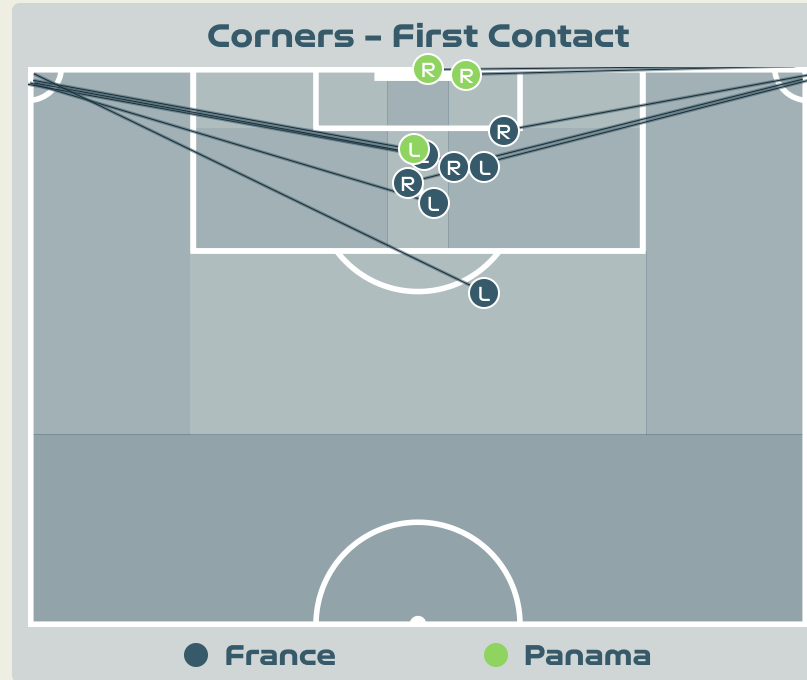

Corners - First Contact

● Panama

● France

Delivery Type	From Left Side	From Right Side	Total
Direct to Area	0	0	0
Short	0	0	0
Edge of Penalty Area	0	0	0

Delivery Style	Total
Inswing	0
Outswing	0
Driven	0

Free Kicks

Type	Total
Direct	16
Direct (on target)	1
Direct (off target)	1
Indirect	2

First Contacts on Panama Crosses

0

By Panama

0

By France

Top 5 Player First Contacts

Player	Team	Total
--------	------	-------

Set Plays - Corners

Delivery Type	From Left Side	From Right Side	Total
Direct to Area	5	6	11
Short	0	0	0
Edge of Penalty Area	0	0	0

Delivery Style	Total
Inswing	2
Outswing	3
Driven	1

Free Kicks	
Type	Total
Direct	6
Direct (on target)	0
Direct (off target)	1
Indirect	1