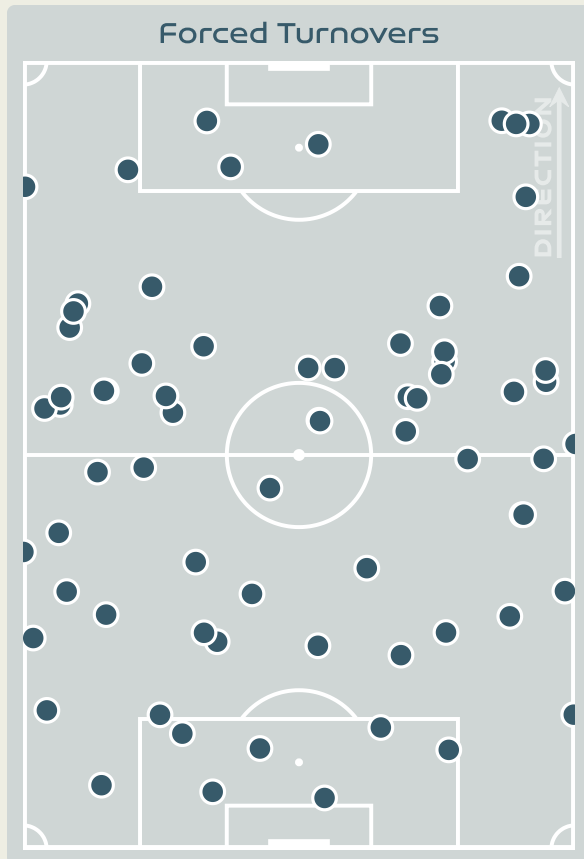

Most Possession Regains

8

PEYRAUD-MAGNIN Pauline
GOALKEEPER