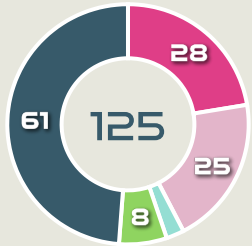

Movement to Receive

Movement Types by Phase

Final Third Phase

Progression Phase

Build Up Phase

All Movement Types

- In Front
- In Between
- Out to In
- In to Out
- In Behind

Top Ranked Players

Type	Player	Movements
In Front	23 BALTRIP-REYES Carina	12
In Between	10 COX Marta	6
Out to In	11 MILLS Natalia	2
In to Out	13 TANNER Riley	3
In Behind	13 TANNER Riley	13

Movement Types Pitch Third

Movement to Receive

Movement Types by Phase

Final Third Phase

Progression Phase

Build Up Phase

All Movement Types

- In Front
- In Between
- Out to In
- In to Out
- In Behind

Top Ranked Players

Type	Player	Movements
In Front	17 LE GARREC Lea	17
In Between	12 MATEO Clara	19
Out to In	12 MATEO Clara	2
In to Out	12 MATEO Clara	4
In Behind	23 BECHO Vicki	28