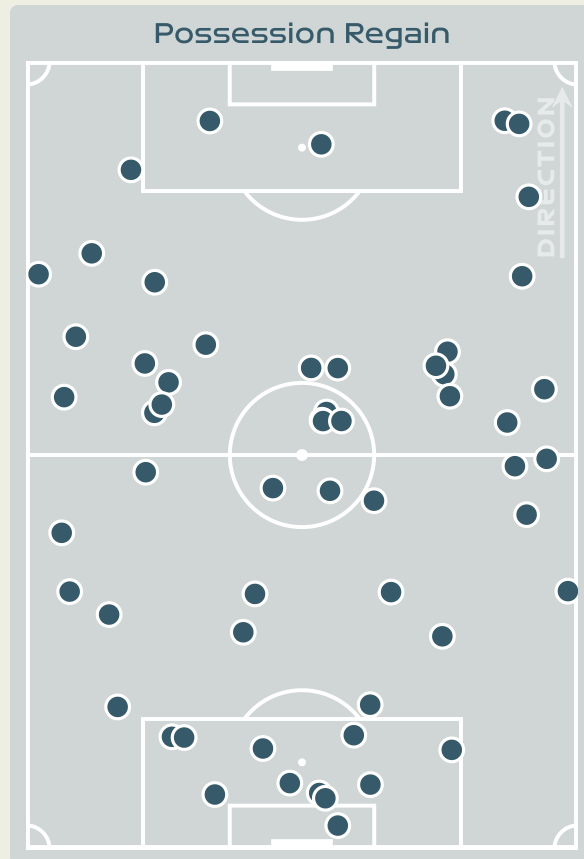

Most Possession Regains

8

PEYRAUD-MAGNIN Pauline
GOALKEEPER