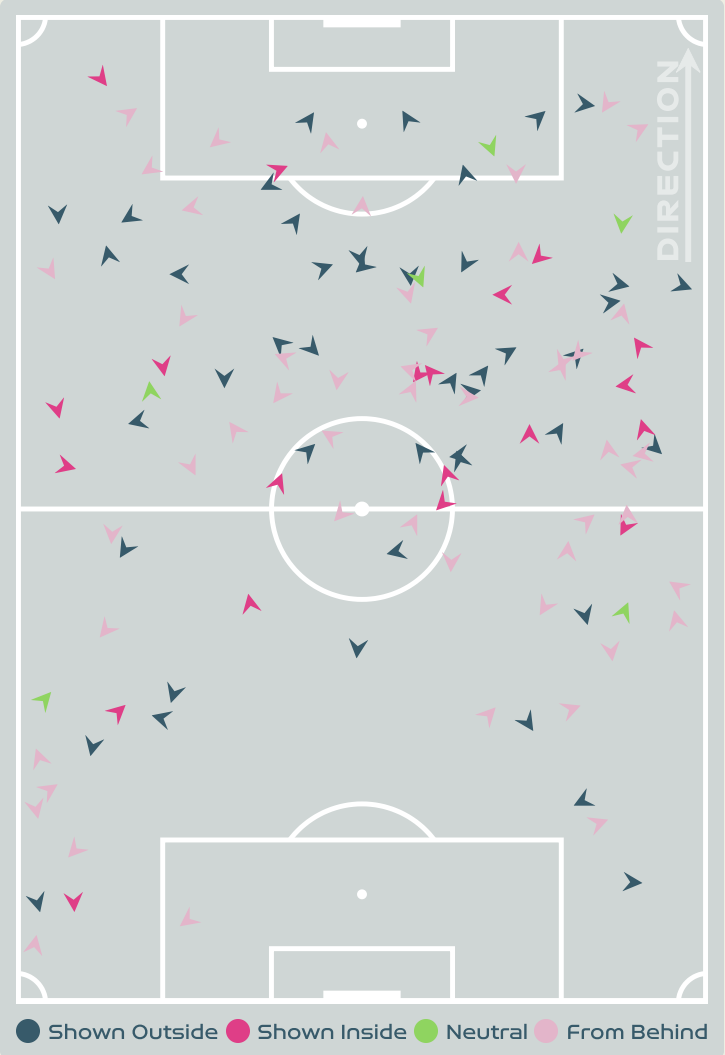

Most Direct Pressures

13

QUINTERO Aldrith
LEFT CENTRE MIDFIELD

Most Direct Pressures

9

ASSEYI Viviane
BENCH

GOALKEEPING

Panama v France