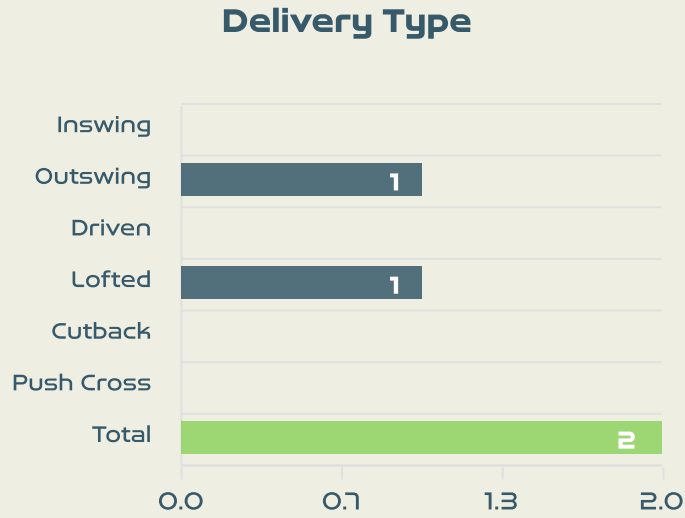

Crosses (Open Play)

#	Player	Inswing	Outswing	Driven	Lofted	Cutback	Push Cross	Total Attempted
12	BAILEY Yenith	0	0	0	0	0	0	0
2	JAEN Hilary	0	1	0	1	0	0	2
3	NATIS Wendy	0	0	0	0	0	0	0
5	PINZON Yomira	0	0	0	0	0	0	0
6	SALAZAR Deysire	0	0	0	0	0	0	0
7	CEDENO Emily	0	0	0	0	0	0	0
10	COX Marta	0	0	0	0	0	0	0
13	TANNER Riley	0	0	0	0	0	0	0
14	MONTENEGRO Carmen	0	0	0	0	0	0	0
20	QUINTERO Aldrith	0	0	0	0	0	0	0
23	BALTRIP-REYES Carina	0	0	0	0	0	0	0
8	GONZALEZ Schiandra	0	0	0	0	0	0	0
11	MILLS Natalia	0	0	0	0	0	0	0
16	ESPINOSA Rebeca	0	0	0	0	0	0	0
18	HERNANDEZ Erika	0	0	0	0	0	0	0
19	CEDENO Lineth	0	0	0	0	0	0	0