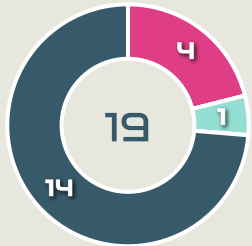

Total Offers Made

188

Total Offers Received

Most Offers

67

MATEO Clara
ATTACKING MIDFIELD

#	Player	Offers Made	Offers Received	% Made & Received
16	PEYRAUD-MAGNIN Pauline	6	2	33.3%
2	LAKRAR Maelle	57	36	63.2%
5	DE ALMEIDA Elisa	16	5	31.2%
8	GEYORO Grace	17	12	70.6%
11	DIANI Kadidiatou	29	8	27.6%
12	MATEO Clara	67	20	29.9%
13	BACHA Selma	44	25	56.8%
17	LE GARREC Lea	31	18	58.1%
20	CASCARINO Estelle	26	9	34.6%
22	PERISSET Eve	16	7	43.8%
23	BECHO Vicki	52	14	26.9%
4	FAZER Laurina	17	6	35.3%
10	MAJRI Amel	26	14	53.8%
18	ASSEYI Viviane	29	12	41.4%

Offers Made Inside Shape

Offers Made Outside Shape

225

Offers Made in Final Third

152

Offers Made in Middle Third

56

Offers Made in Defensive Third

Movement to Receive

Movement Types by Phase

Final Third Phase

Progression Phase

Build Up Phase

All Movement Types

- In Front
- In Between
- Out to In
- In to Out
- In Behind

Top Ranked Players