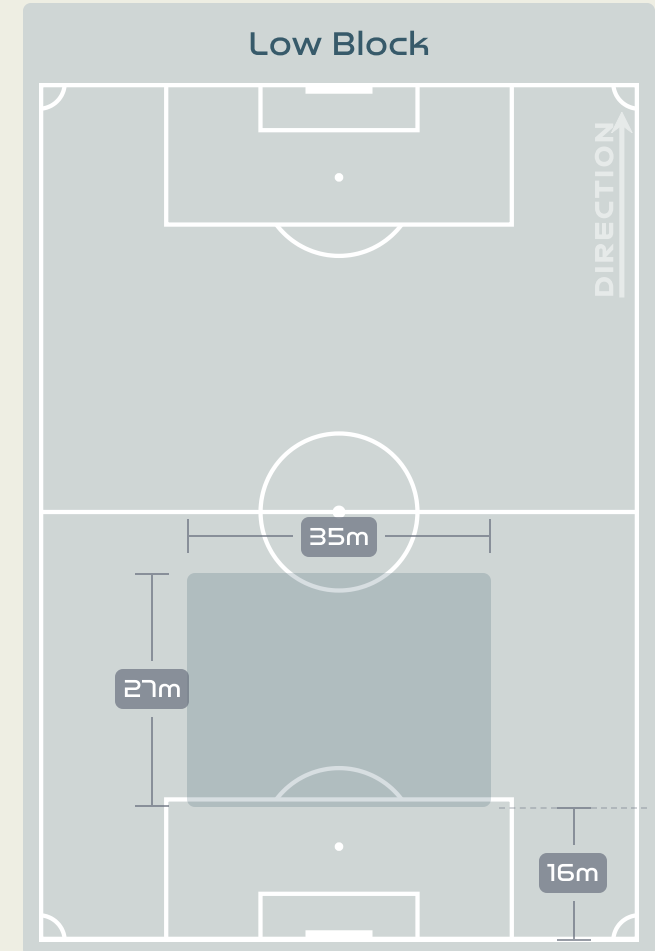

Most Possession Regains

8

PEYRAUD-MAGNIN Pauline
GOALKEEPER

Defensive Line Height & Team Length

Defensive Line Height & Team Length

Defensive Pressure

284	Total Pressures	122
78	Direct Pressures	53
1.53s	Avg Pressure Duration	1.28s
86	Forced Turnovers	71
11.87s	Ball Recovery Time	5.83s
114	Pushing on into Pressing	39
258	Pushing on	86
24	Pressing Direction Inside	20
176	Pressing Direction Outside	45