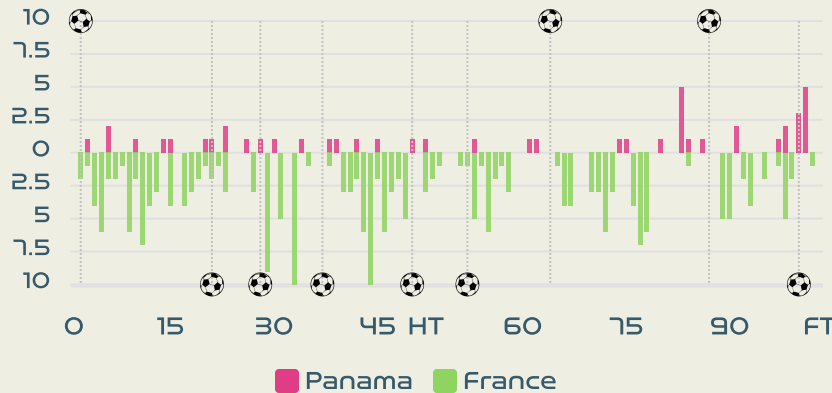

Distribution in the Final Third