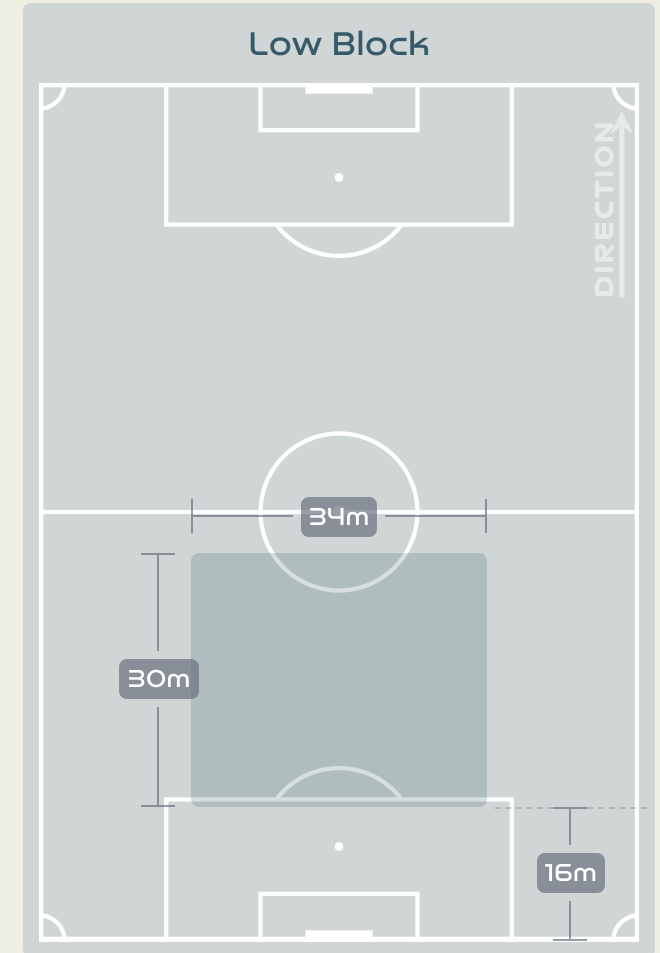

Most Possession Regains

8

PEYRAUD-MAGNIN Pauline
GOALKEEPER

Defensive Line Height & Team Length

Defensive Line Height & Team Length

Defensive Pressure

284	Total Pressures	122
78	Direct Pressures	53
1.53s	Avg Pressure Duration	1.28s
86	Forced Turnovers	71
11.87s	Ball Recovery Time	5.83s
114	Pushing on into Pressing	39
258	Pushing on	86
24	Pressing Direction Inside	20
176	Pressing Direction Outside	45