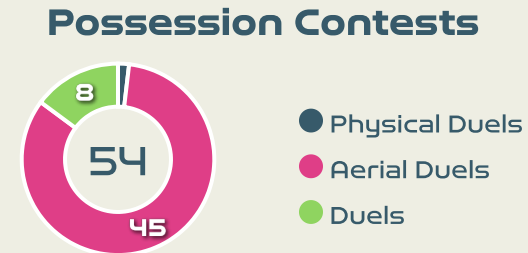

Most Possession Regains

8

PEYRAUD-MAGNIN Pauline
GOALKEEPER