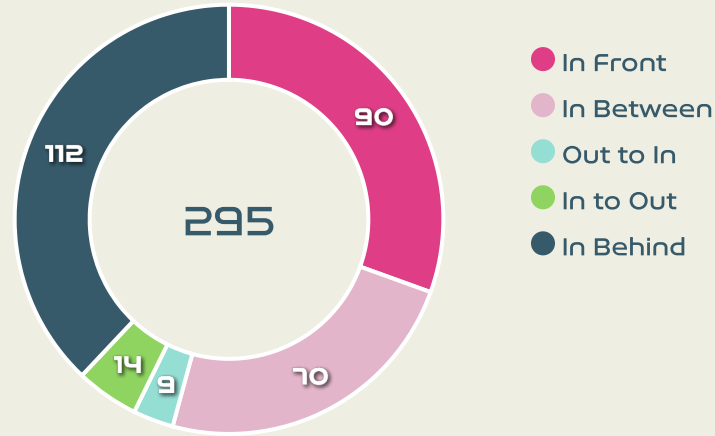

Movement Types by Phase

Final Third Phase

Progression Phase

Build Up Phase

All Movement Types

- In Front
- In Between
- Out to In
- In to Out
- In Behind

Top Ranked Players

Type	Player	Movements
In Front	17 LE GARREC Lea	17
In Between	12 MATEO Clara	19
Out to In	12 MATEO Clara	2
In to Out	12 MATEO Clara	4
In Behind	23 BECHO Vicki	28