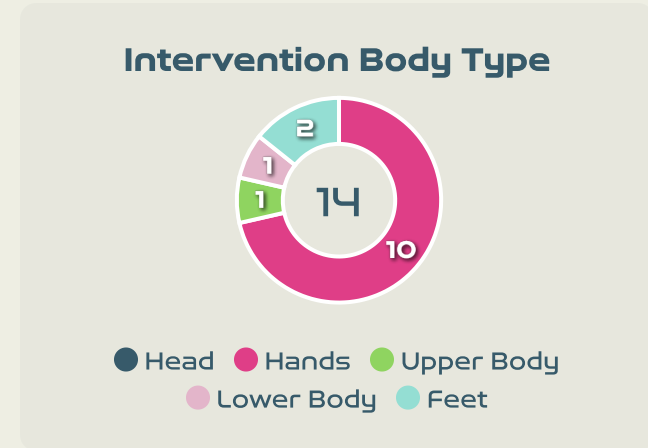

28
Total Attempts on Goal Faced

33
Save %

Total Attempts on Goal Faced	Total Goal Interventions	Save & Retain	Deflect & Retain	Save & Deflect	Save Attempt	No Save Attempt
28	5	1	0	4	9	14

Goal Prevention

8
Total Attempts on Goal Faced