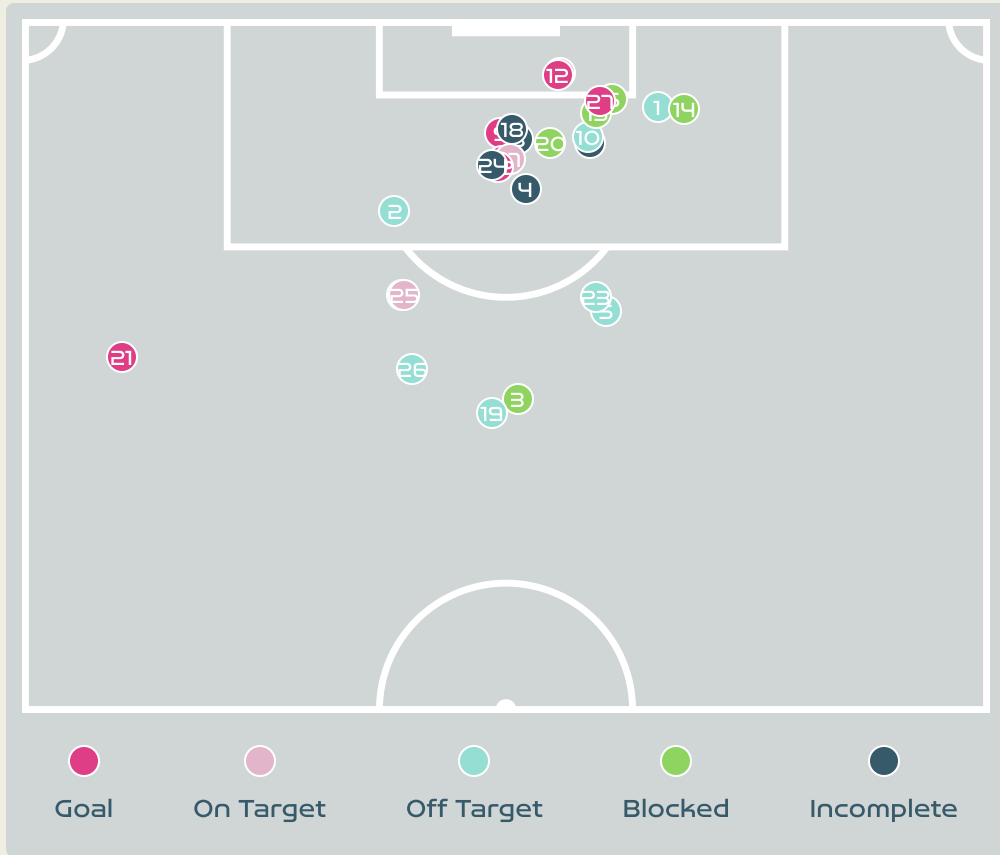

Attempts at Goal

Key	Outcome	Shots
	Goals	3
	On Target	0
	Off Target	3
	Blocked	0
	Incomplete	1

Attempts at Goal

Time	Player	Outcome	Body Part	Delivery Type
0	10 COX Marta	Incomplete - Foul For	Right Foot	Loose Ball
1	10 COX Marta	On Target - Goal	Right Foot	Freekick
26	3 NATIS Wendy	Off Target	Head	Freekick
63	5 PINZON Yomira	On Target - Goal	Right Foot	Penalty
82	10 COX Marta	Off Target	Right Foot	Freekick
84	10 COX Marta	Off Target	Right Foot	Loose Ball
86	19 CEDENO Lineth	On Target - Goal	Head	Other

Attempts at Goal

Key	Outcome	Shots
	Goals	6
	On Target	3
	Off Target	8
	Blocked	5
	Incomplete	5

Attempts at Goal

Time	Player	Outcome	Body Part	Delivery Type
4	11 DIANI Kadidiatou	Off Target	Right Foot	Pass
6	13 BACHA Selma	Off Target	Left Foot	Loose Ball
8	17 LE GARREC Lea	Incomplete - Blocked	Right Foot	Other
9	2 LAKRAR Maelle	Incomplete - Defensive Event	Head	Corner
10	17 LE GARREC Lea	Off Target	Right Foot	Pass
11	5 DE ALMEIDA Elisa	Incomplete - Blocked	Right Foot	Corner
12	2 LAKRAR Maelle	Incomplete - Player On Ball Error	Head	Corner
19	11 DIANI Kadidiatou	Incomplete	Head	Cross
20	2 LAKRAR Maelle	Deflected On Target - Goal	Head	Cross
22	11 DIANI Kadidiatou	Off Target	Right Foot	Cross
27	11 DIANI Kadidiatou	On Target - Saved	Right Foot	Cross
27	11 DIANI Kadidiatou	On Target - Goal	Right Foot	Other
32	13 BACHA Selma	Off Target	Left Foot	Freekick
33	22 PERISSET Eve	Incomplete - Blocked	Right Foot	Pass
35	2 LAKRAR Maelle	Incomplete - Blocked	Head	Freekick
36	11 DIANI Kadidiatou	On Target - Goal	Right Foot	Penalty
43	23 BECHO Vicki	On Target - Saved	Head	Cross