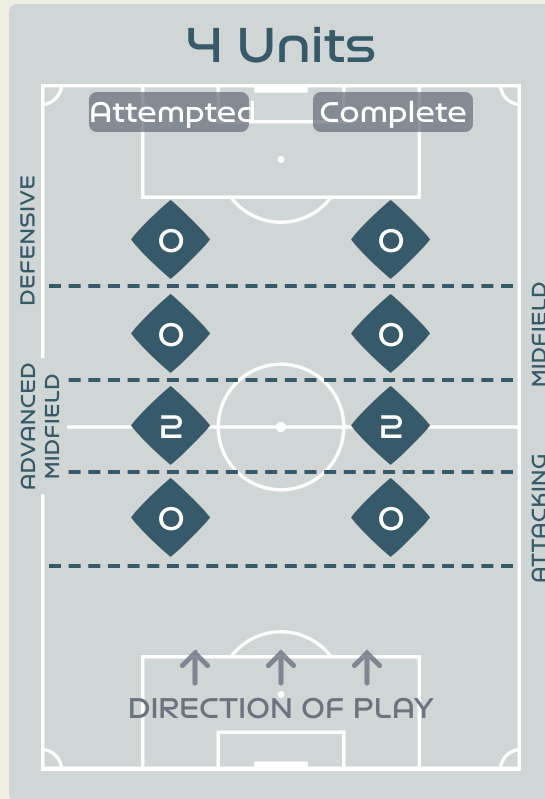

Line Breaks

Panama

Attempted Line Breaks

93

Attempted Line Breaks 2

Inside Shape 1

Outside Shape 1