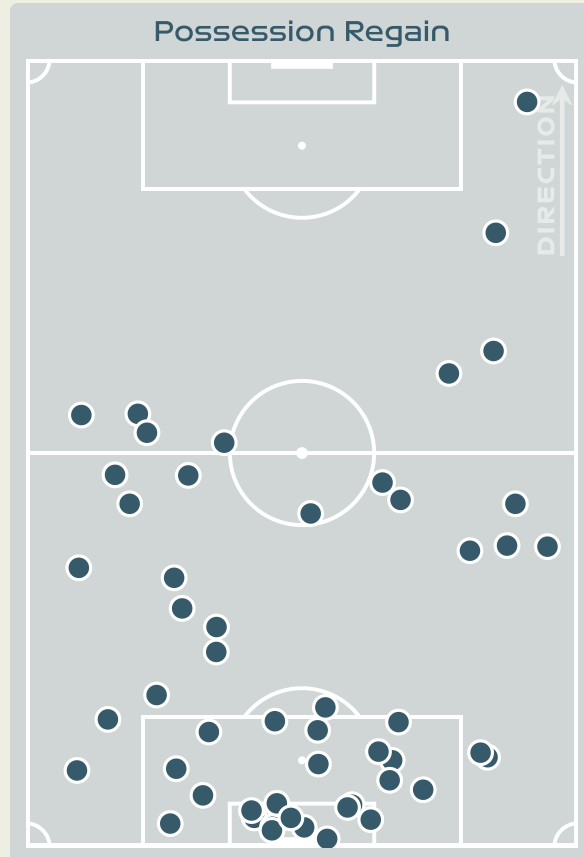

Defensive Actions

Blocks

Possession Contests

Most Possession Regains

13
BAILEY Yenith
GOALKEEPER

#	Player	Total Possession Regains
12	BAILEY Yenith	13
2	JAEN Hilary	6
3	NATIS Wendy	4
5	PINZON Yomira	3
6	SALAZAR Deysire	2
7	CEDENO Emily	1
10	COX Marta	3
13	TANNER Riley	0
14	MONTENEGRO Carmen	3
20	QUINTERO Aldrith	6
23	BALTRIP-REYES Carina	7
8	GONZALEZ Schiandra	1
11	MILLS Natalia	0
16	ESPINOSA Rebeca	4
18	HERNANDEZ Erika	2
19	CEDENO Lineth	0