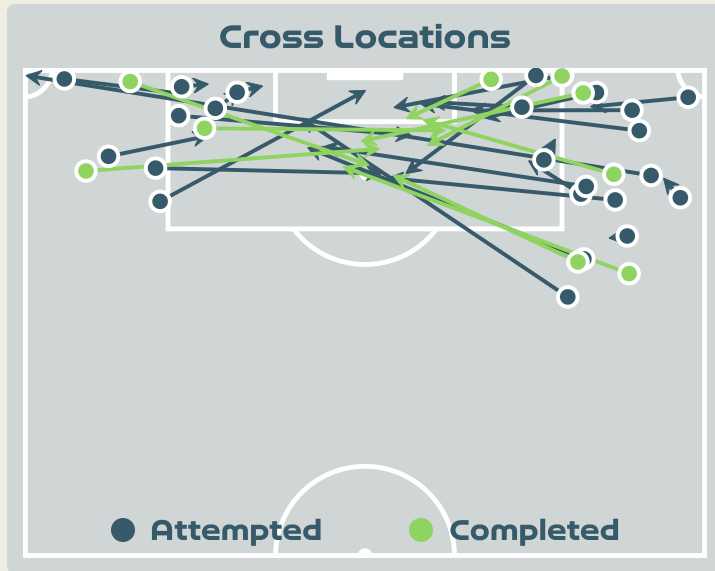

Attempted

2

Completed

0

Most Crosses Attempted

2

JAEN Hilary
LEFT BACK

Crosses (Open Play)

#	Player	Inswing	Outswing	Driven	Lofted	Cutback	Push Cross	Total Attempted
16	PEYRAUD-MAGNIN Pauline	0	0	0	0	0	0	0
2	LAKRAR Maelle	0	0	0	0	0	0	0
5	DE ALMEIDA Elisa	0	0	0	0	0	0	0
8	GEYORO Grace	0	0	0	0	0	0	0
11	DIANI Kadidiatou	0	2	0	1	0	0	3
12	MATEO Clara	1	0	0	2	1	2	6
13	BACHA Selma	0	1	0	1	0	0	2
17	LE GARREC Lea	0	0	0	3	0	1	4
20	CASCARINO Estelle	0	0	0	3	0	2	5
22	PERISSET Eve	0	2	0	0	0	0	2
23	BECHO Vicki	0	0	0	2	1	4	7
4	FAZER Laurina	0	0	0	0	0	0	0
10	MAJRI Amel	0	0	2	1	0	0	3
18	ASSEYI Viviane	0	0	0	1	0	0	1