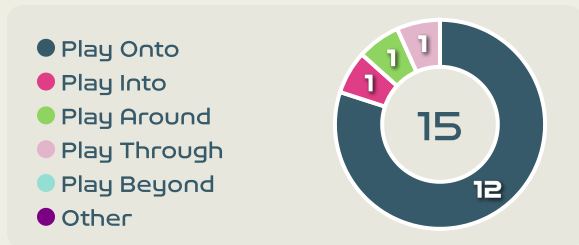

Goalkeeping Distribution