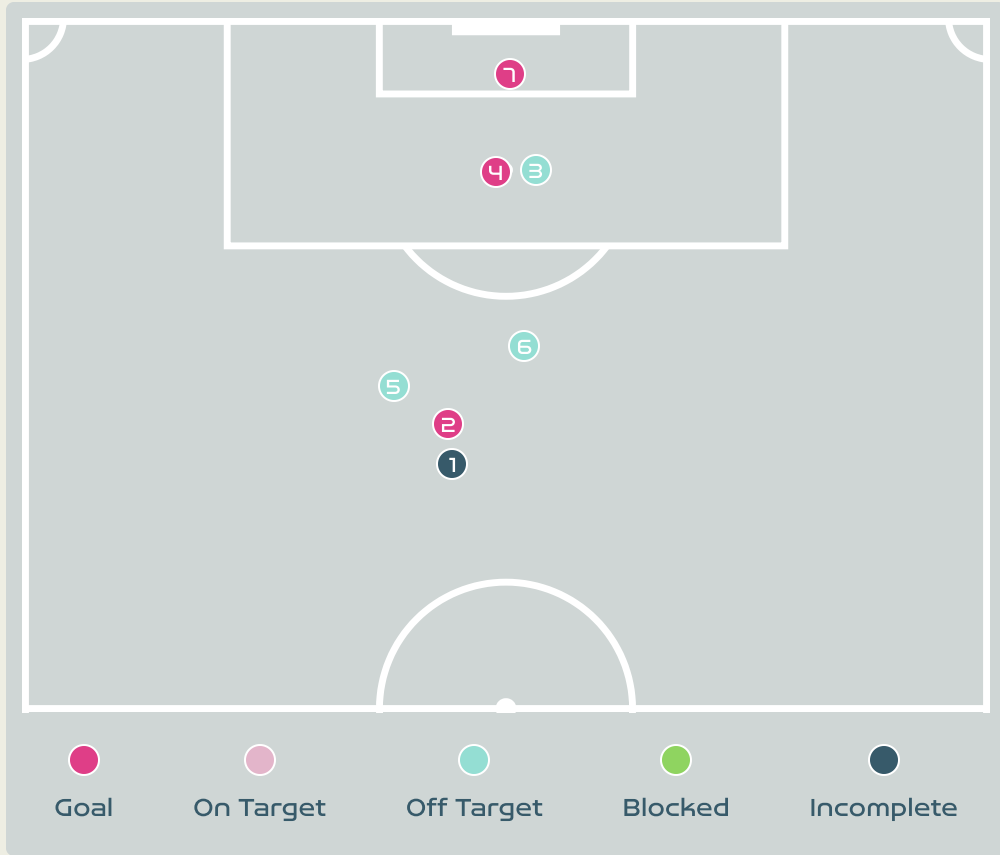

Attempts at Goal

Key	Outcome	Shots
	Goals	3
	On Target	0
	Off Target	3
	Blocked	0
	Incomplete	1