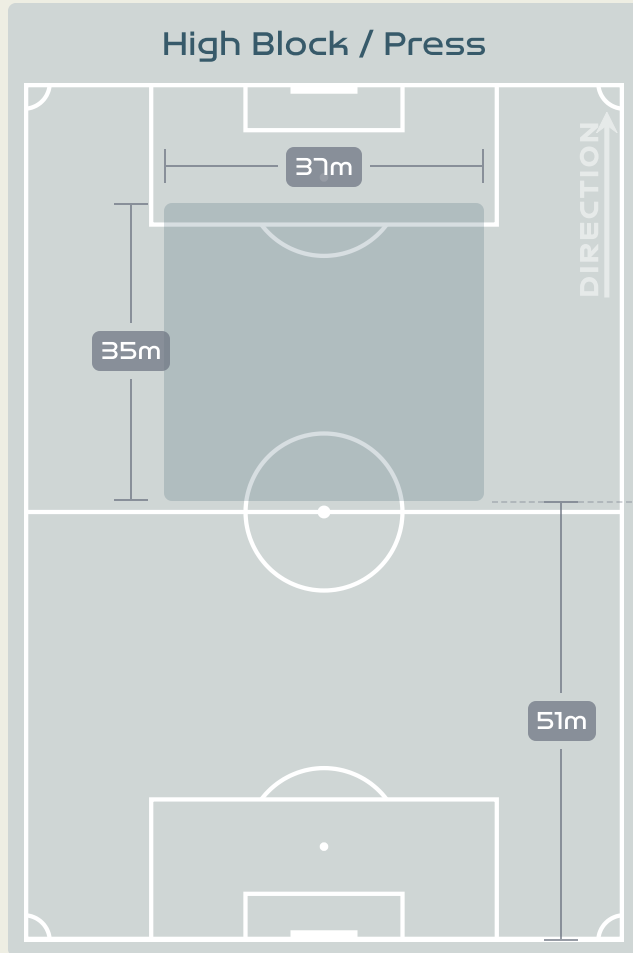

Most Possession Regains

8

PEYRAUD-MAGNIN Pauline
GOALKEEPER

Defensive Line Height & Team Length

Defensive Line Height & Team Length

Defensive Pressure

284	Total Pressures	122
78	Direct Pressures	53
1.53s	Avg Pressure Duration	1.28s
86	Forced Turnovers	71
11.87s	Ball Recovery Time	5.83s
114	Pushing on into Pressing	39
258	Pushing on	86
24	Pressing Direction Inside	20
176	Pressing Direction Outside	45