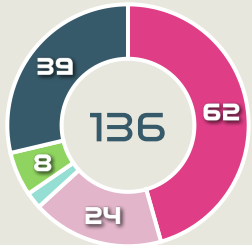

Movement Types by Phase

Final Third Phase

Progression Phase

Build Up Phase

All Movement Types

- In Front
- In Between
- Out to In
- In to Out
- In Behind

Top Ranked Players

Type	Player	Movements
In Front	17 LE GARREC Lea	17
In Between	12 MATEO Clara	19
Out to In	12 MATEO Clara	2
In to Out	12 MATEO Clara	4
In Behind	23 BECHO Vicki	28