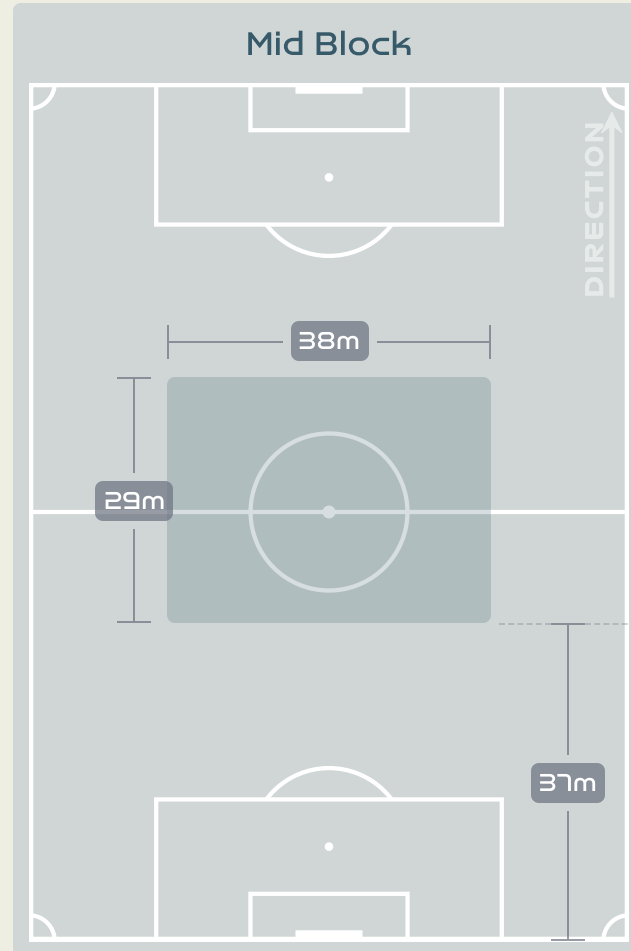

Most Possession Regains

8

PEYRAUD-MAGNIN Pauline
GOALKEEPER

Defensive Line Height & Team Length

Defensive Line Height & Team Length

Defensive Pressure

284	Total Pressures	122
78	Direct Pressures	53
1.53s	Avg Pressure Duration	1.28s
86	Forced Turnovers	71
11.87s	Ball Recovery Time	5.83s
114	Pushing on into Pressing	39
258	Pushing on	86
24	Pressing Direction Inside	20
176	Pressing Direction Outside	45