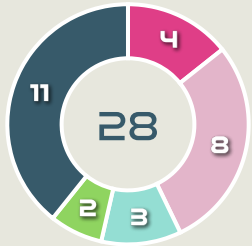

Total Offers Made

188

Total Offers Received

Most Offers

67

MATEO Clara
ATTACKING MIDFIELD

#	Player	Offers Made	Offers Received	% Made & Received
16	PEYRAUD-MAGNIN Pauline	6	2	33.3%
2	LAKRAR Maelle	57	36	63.2%
5	DE ALMEIDA Elisa	16	5	31.2%
8	GEYORO Grace	17	12	70.6%
11	DIANI Kadidiatou	29	8	27.6%
12	MATEO Clara	67	20	29.9%
13	BACHA Selma	44	25	56.8%
17	LE GARREC Lea	31	18	58.1%
20	CASCARINO Estelle	26	9	34.6%
22	PERISSET Eve	16	7	43.8%
23	BECHO Vicki	52	14	26.9%
4	FAZER Laurina	17	6	35.3%
10	MAJRI Amel	26	14	53.8%
18	ASSEYI Viviane	29	12	41.4%

Offers Made Inside Shape

Offers Made Outside Shape

225

Offers Made in Final Third

152

Offers Made in Middle Third

56

Offers Made in Defensive Third

Movement to Receive

Movement Types by Phase

Final Third Phase

Progression Phase

Build Up Phase

All Movement Types

- In Front
- In Between
- Out to In
- In to Out
- In Behind

Top Ranked Players