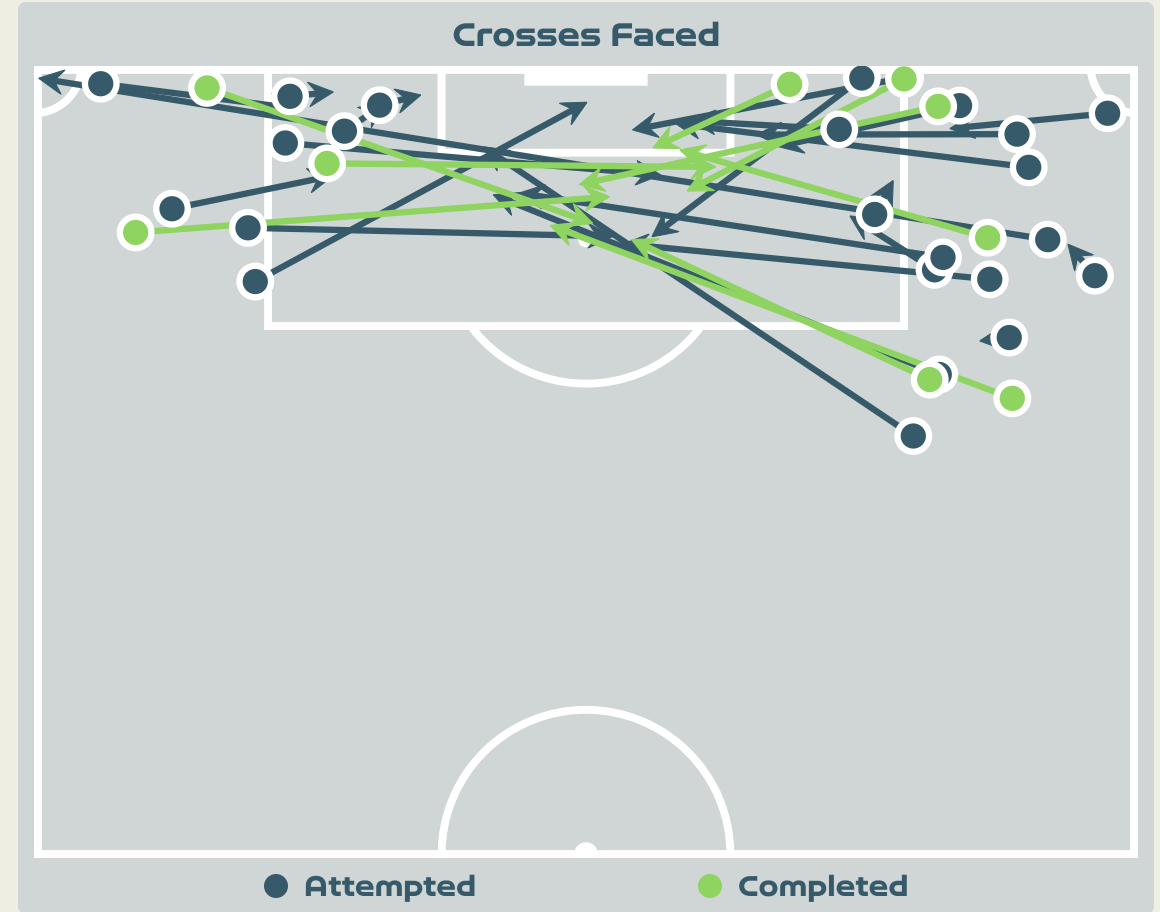

28
Total Attempts on Goal Faced

33
Save %

Total Attempts on Goal Faced	Total Goal Interventions	Save & Retain	Deflect & Retain	Save & Deflect	Save Attempt	No Save Attempt
28	5	1	0	4	9	14

Goal Prevention

8
Total Attempts on Goal Faced

0
Save %

Total Attempts on Goal Faced	Total Goal Interventions	Save & Retain	Deflect & Retain	Save & Deflect	Save Attempt	No Save Attempt
8	0	0	0	0	4	4

Aerial Control

Delivery Types Faced

Total	In Swing	Out Swing	Driven	Lofted	Cutback	Push
46	4	8	3	20	2	9