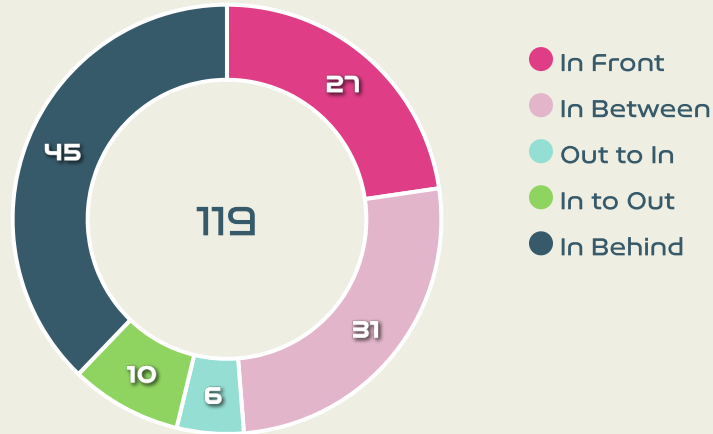

Offers Made Inside Shape

Offers Made Outside Shape

225

Offers Made in Final Third

152

Offers Made in Middle Third

56

Offers Made in Defensive Third

Movement to Receive

Movement Types by Phase

Final Third Phase

Progression Phase

Build Up Phase

All Movement Types

- In Front
- In Between
- Out to In
- In to Out
- In Behind

Top Ranked Players