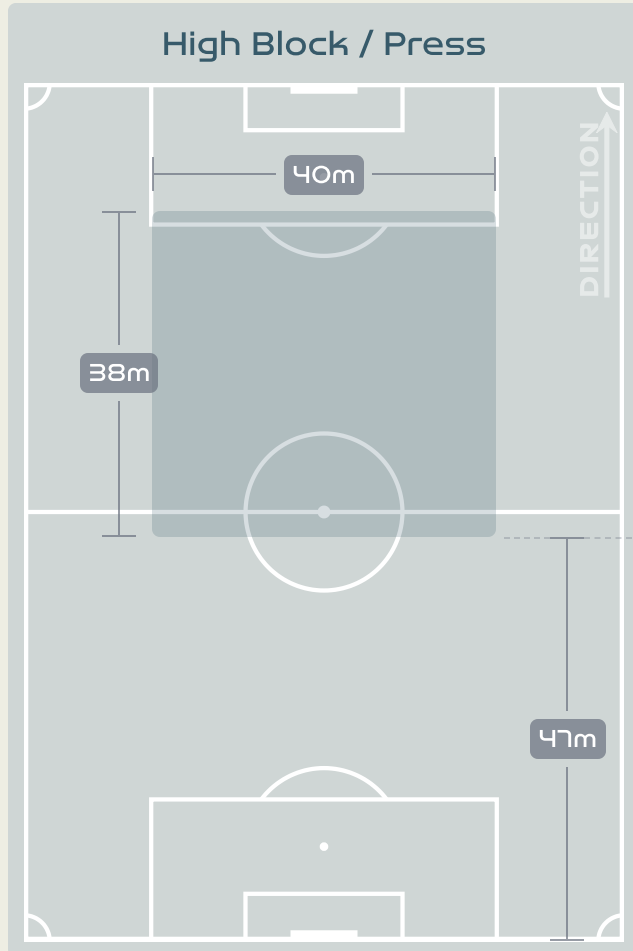

Most Possession Regains

8

PEYRAUD-MAGNIN Pauline
GOALKEEPER

Defensive Line Height & Team Length

Defensive Line Height & Team Length

Defensive Pressure

284	Total Pressures	122
78	Direct Pressures	53
1.53s	Avg Pressure Duration	1.28s
86	Forced Turnovers	71
11.87s	Ball Recovery Time	5.83s
114	Pushing on into Pressing	39
258	Pushing on	86
24	Pressing Direction Inside	20
176	Pressing Direction Outside	45