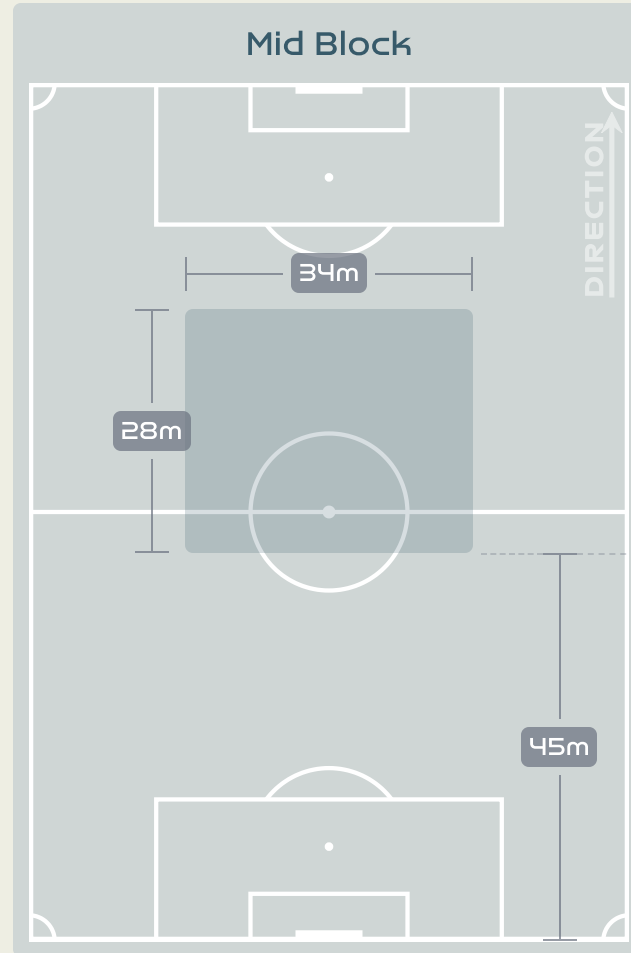

Most Possession Regains

8

PEYRAUD-MAGNIN Pauline
GOALKEEPER

Defensive Line Height & Team Length

Defensive Line Height & Team Length

Defensive Pressure

284	Total Pressures	122
78	Direct Pressures	53
1.53s	Avg Pressure Duration	1.28s
86	Forced Turnovers	71
11.87s	Ball Recovery Time	5.83s
114	Pushing on into Pressing	39
258	Pushing on	86
24	Pressing Direction Inside	20
176	Pressing Direction Outside	45