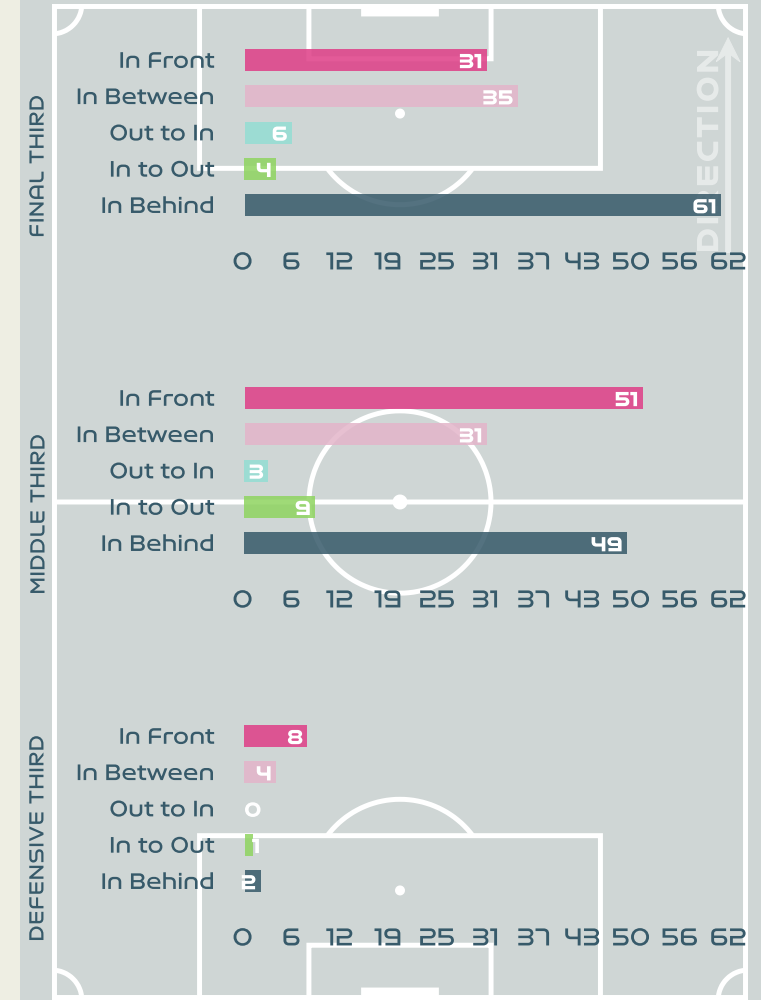

Movement Types Pitch Third