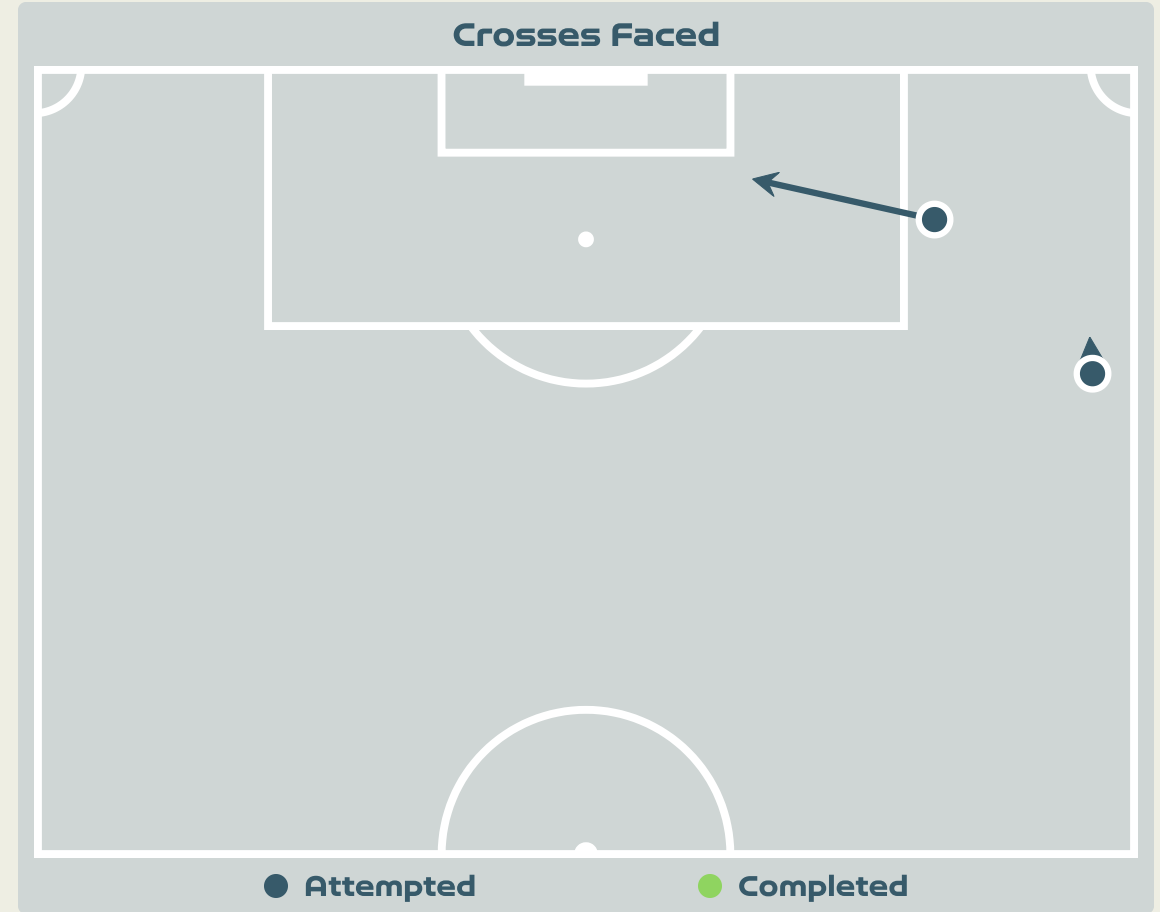

0
Save %

Total Attempts on Goal Faced	Total Goal Interventions	Save & Retain	Deflect & Retain	Save & Deflect	Save Attempt	No Save Attempt
8	0	0	0	0	4	4

Aerial Control

Delivery Types Faced

Total	In Swing	Out Swing	Driven	Lofted	Cutback	Push
46	4	8	3	20	2	9

Aerial Control

Delivery Types Faced

Total	In Swing	Out Swing	Driven	Lofted	Cutback	Push
3	1	1	0	1	0	0

SET PLAYS

Panama v France

Set Plays - Corners

39

Total Set Plays