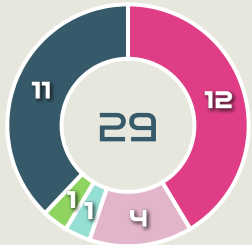

Offers Made Inside Shape

Offers Made Outside Shape

225

Offers Made in Final Third

152

Offers Made in Middle Third

56

Offers Made in Defensive Third

Movement to Receive

Movement Types by Phase

Final Third Phase

Progression Phase

Build Up Phase

All Movement Types

- In Front
- In Between
- Out to In
- In to Out
- In Behind

Top Ranked Players