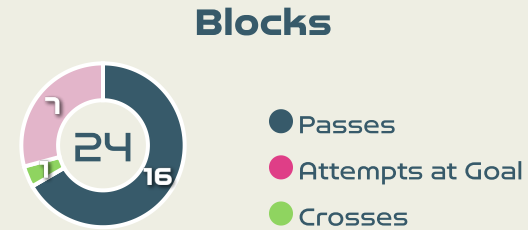

Defensive Actions

#	Player	Total Possession Regains
16	PEYRAUD-MAGNIN Pauline	8
2	LAKRAR Maelle	7
5	DE ALMEIDA Elisa	7
8	GEYORO Grace	4
11	DIANI Kadidiatou	2
12	MATEO Clara	3
13	BACHA Selma	0
17	LE GARREC Lea	5
20	CASCARINO Estelle	6
22	PERISSET Eve	3
23	BECHO Vicki	1
4	FAZER Laurina	5
10	MAJRI Amel	3
18	ASSEYI Viviane	5