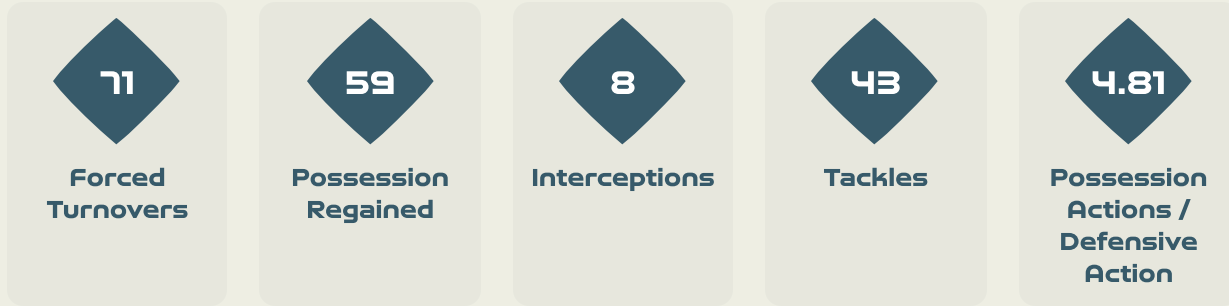

Defensive Actions

#	Player	Total Possession Regains
16	PEYRAUD-MAGNIN Pauline	8
2	LAKRAR Maelle	7
5	DE ALMEIDA Elisa	7
8	GEYORO Grace	4
11	DIANI Kadidiatou	2
12	MATEO Clara	3
13	BACHA Selma	0
17	LE GARREC Lea	5
20	CASCARINO Estelle	6
22	PERISSET Eve	3
23	BECHO Vicki	1
4	FAZER Laurina	5
10	MAJRI Amel	3
18	ASSEYI Viviane	5