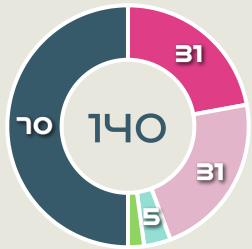

Movement to Receive

Movement Types by Phase

Final Third Phase

Progression Phase

Build Up Phase

All Movement Types

- In Front
- In Between
- Out to In
- In to Out
- In Behind

Top Ranked Players

Type	Player	Movements
In Front	23 BALTRIP-REYES Carina	12
In Between	10 COX Marta	6
Out to In	11 MILLS Natalia	2
In to Out	13 TANNER Riley	3
In Behind	13 TANNER Riley	13

Movement Types Pitch Third

Movement to Receive

Movement Types by Phase

Final Third Phase

Progression Phase

Build Up Phase

All Movement Types

- In Front
- In Between
- Out to In
- In to Out
- In Behind

Top Ranked Players

Type	Player	Movements
In Front	17 LE GARREC Lea	17
In Between	12 MATEO Clara	19
Out to In	12 MATEO Clara	2
In to Out	12 MATEO Clara	4
In Behind	23 BECHO Vicki	28