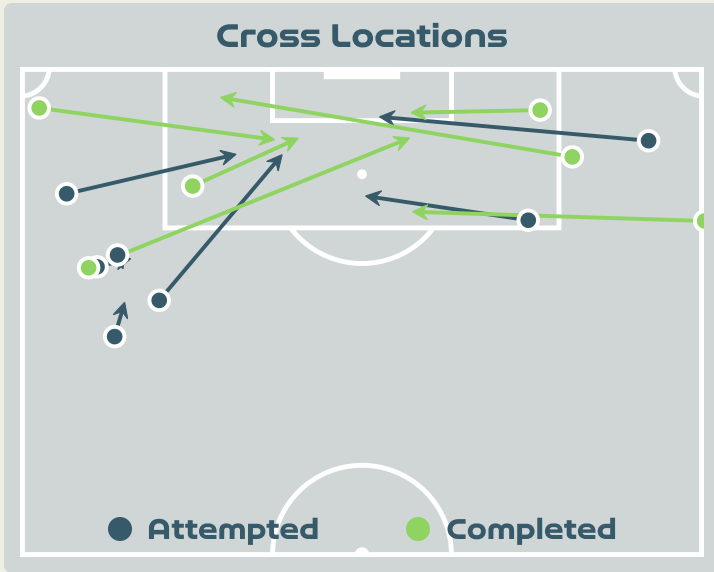

Crosses (Open Play)