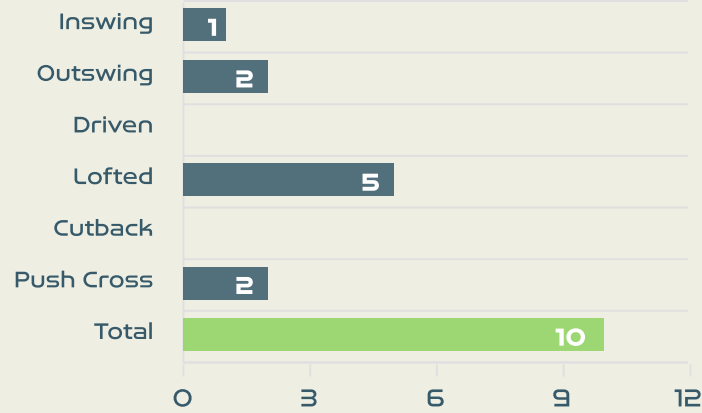

Delivery Type

#	Player	Inswing	Outswing	Driven	Lofted	Cutback	Push Cross	Total Attempted
1	INES PEREIRA	0	0	0	0	0	0	0
2	CATARINA AMADO	0	0	0	1	0	0	1
8	ANDREIA NORTON	0	1	0	0	0	0	1
9	ANA BORGES	0	1	0	0	0	0	1
10	JESSICA SILVA	1	0	0	3	0	0	4
11	TATIANA PINTO	0	0	0	0	0	1	1
14	DOLORES SILVA	0	0	0	0	0	0	0
15	CAROLE COSTA	0	0	0	1	0	1	2
16	DIANA SILVA	0	0	0	0	0	0	0
19	DIANA GOMES	0	0	0	0	0	0	0
20	KIKA NAZARETH	0	0	0	0	0	0	0
5	JOANA MARCHAO	0	0	0	0	0	0	0
6	ANDREIA JACINTO	0	0	0	0	0	0	0
21	ANA CAPETA	0	0	0	0	0	0	0
23	TELMA ENCARNACAO	0	0	0	0	0	0	0