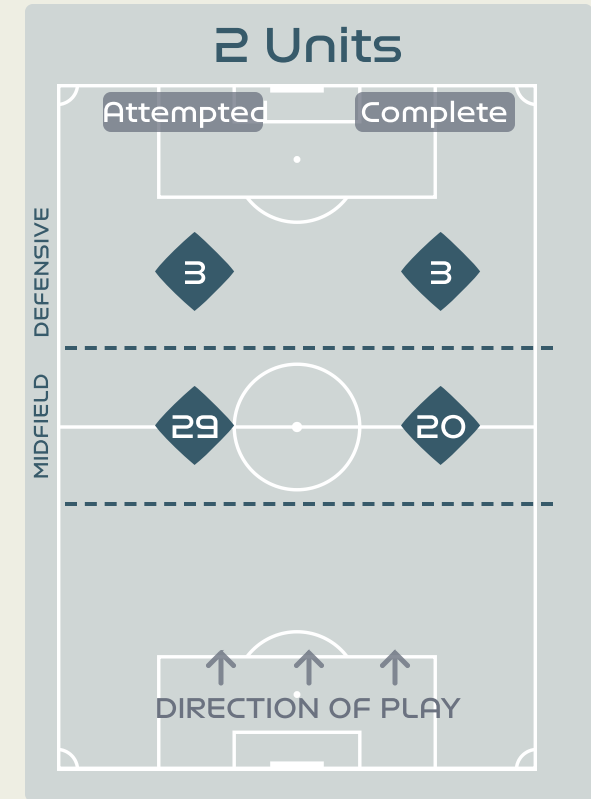

# In Possession Line Height & Team Length

Attempted Line Breaks 32

Inside Shape	20
Outside Shape	12