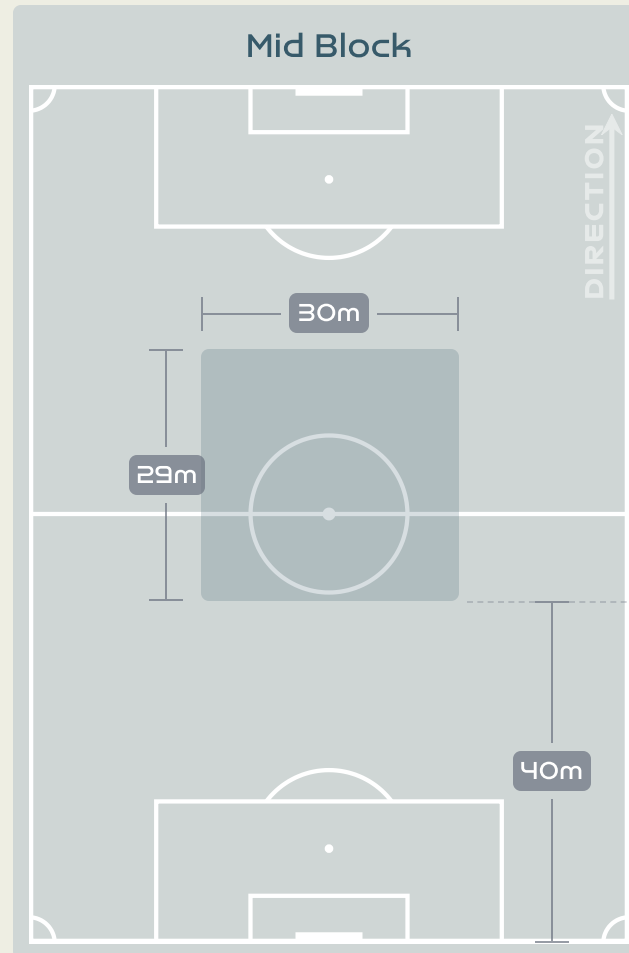

Defensive Line Height & Team Length