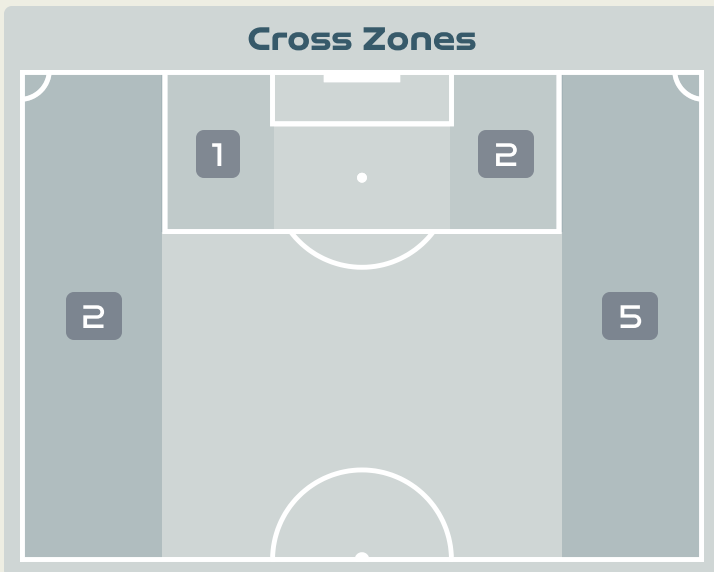

Attempted

10

Completed

1

Most Crosses Attempted

4

JESSICA SILVA
CENTRE FORWARD RIGHT