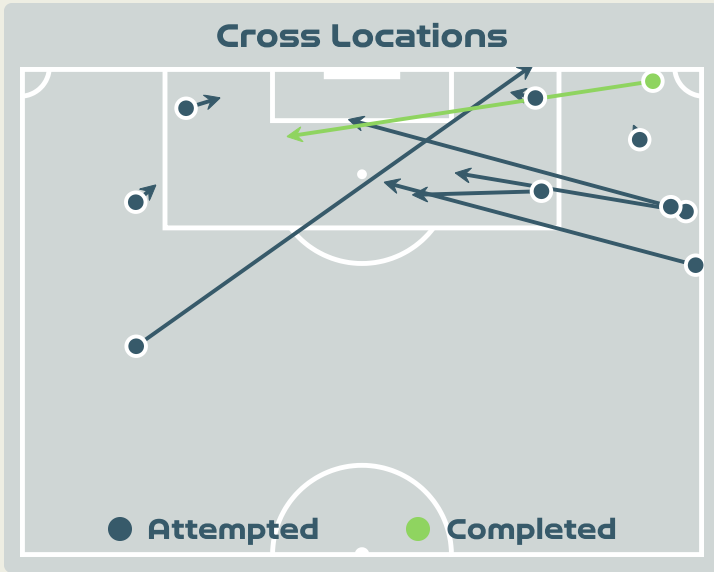

Portugal

Crosses (Open Play)