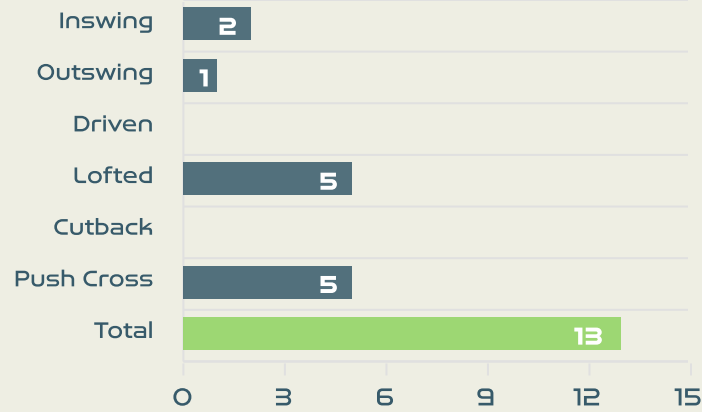

Delivery Type

#	Player	Inswing	Outswing	Driven	Lofted	Cutback	Push Cross	Total Attempted
1	NAEHER Alyssa	0	0	0	0	0	0	0
4	GIRMA Naomi	0	0	0	0	0	0	0
6	WILLIAMS Lynn	0	0	0	1	0	1	2
8	ERTZ Julie	0	0	0	0	0	0	0
10	HORAN Lindsey	0	1	0	0	0	0	1
11	SMITH Sophia	1	0	0	0	0	1	2
13	MORGAN Alex	0	0	0	0	0	1	1
16	LAVELLE Rose	0	0	0	1	0	0	1
17	SULLIVAN Andi	0	0	0	1	0	0	1
19	DUNN Crystal	0	0	0	1	0	0	1
23	FOX Emily	0	0	0	0	0	0	0
5	OHARA Kelley	0	0	0	0	0	0	0
7	THOMPSON Alyssa	0	0	0	0	0	0	0
14	SONNETT Emily	0	0	0	0	0	0	0
15	RAPINOE Megan	0	0	0	1	0	2	3
20	RODMAN Trinity	1	0	0	0	0	0	1