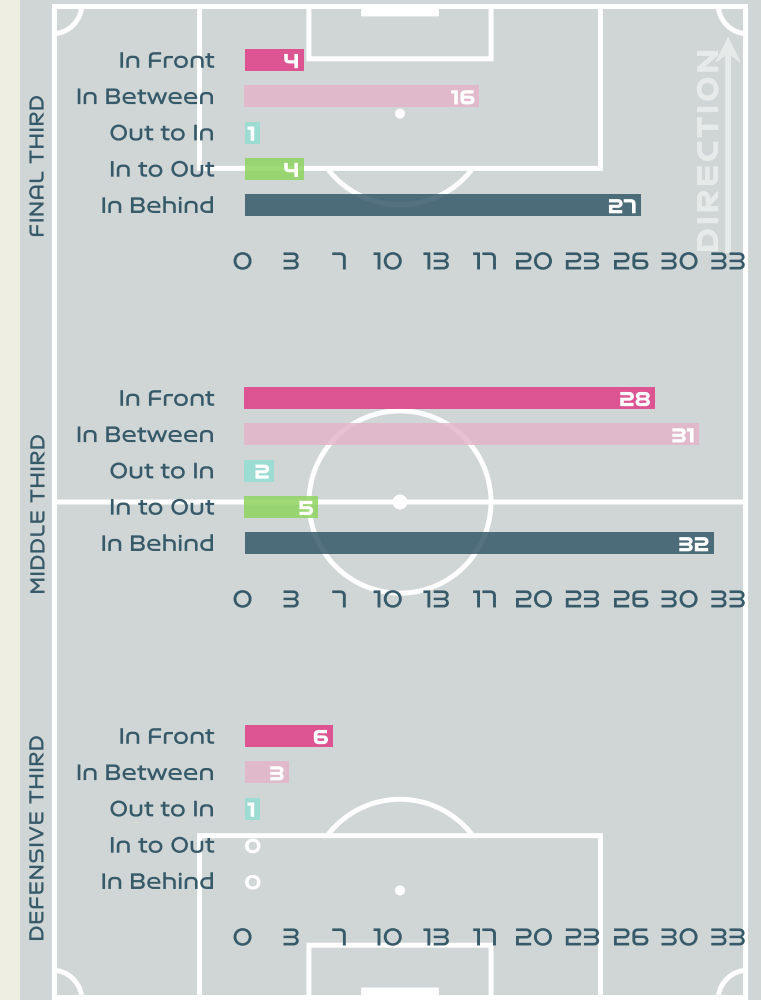

Movement Types Pitch Third