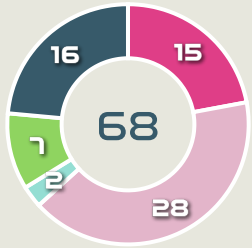

Progression Phase