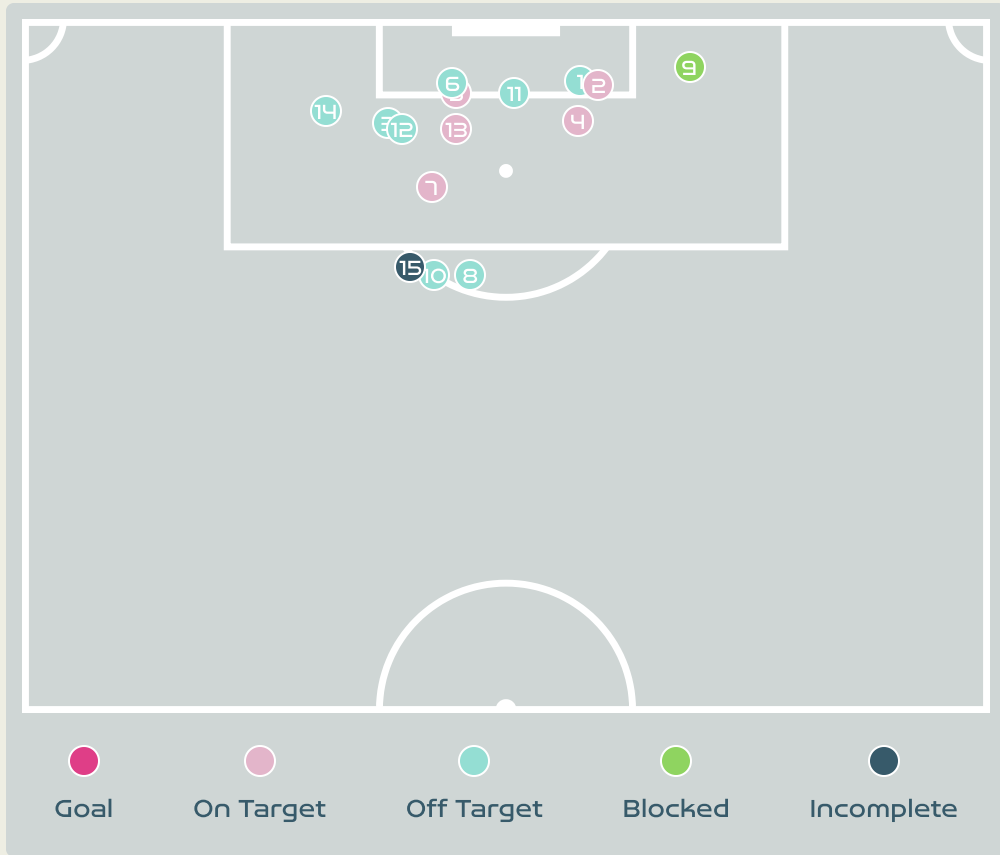

# Attempts at Goal

Portugal

Time	Player	Outcome	Body Part	Delivery Type
8	8 ANDREIA NORTON	Off Target	Right Foot	Pass
15	10 JESSICA SILVA	Off Target	Right Foot	Pass
38	20 KIKA NAZARETH	Off Target	Right Foot	Pass
90	21 ANA CAPETA	Off Target	Right Foot	Pass
91	6 ANDREIA JACINTO	Off Target	Right Foot	Other

# Attempts at Goal

Key	Outcome	Shots
<span style="color: red;">●</span>	Goals	0
<span style="color: pink;">●</span>	On Target	5
<span style="color: teal;">●</span>	Off Target	8
<span style="color: green;">●</span>	Blocked	1
<span style="color: darkblue;">●</span>	Incomplete	1