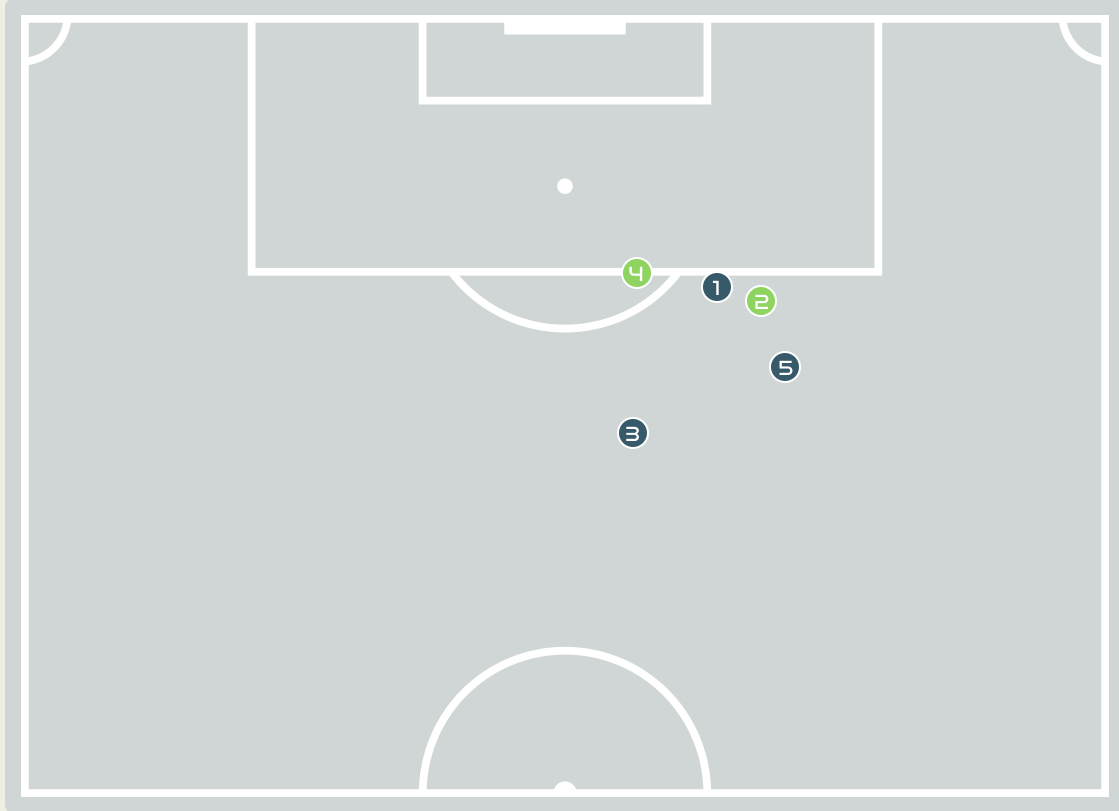

Goal Prevention

5
Total Attempts on Goal Faced

0
Save %

Total Attempts on Goal Faced	Total Goal Interventions	Save & Retain	Deflect & Retain	Save & Deflect	Save Attempt	No Save Attempt
5	0	0	0	0	2	3