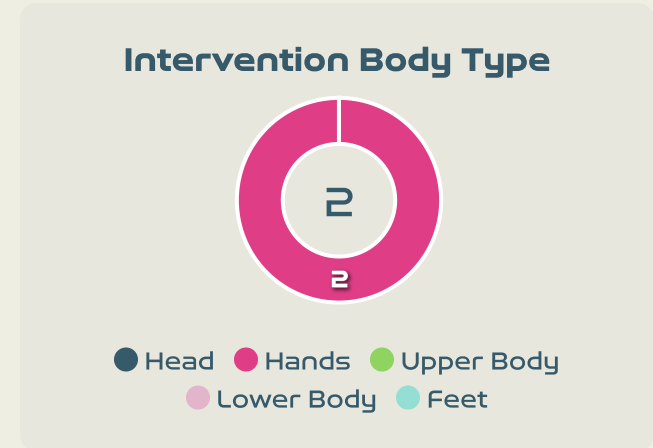

# Goal Prevention

**17**  
Total Attempts on Goal Faced

**100**  
Save %

Total Attempts on Goal Faced	Total Goal Interventions	Save & Retain	Deflect & Retain	Save & Deflect	Save Attempt	No Save Attempt
17	6	4	0	2	2	9

# Goal Prevention

**5**  
Total Attempts on Goal Faced

**0**  
Save %

Total Attempts on Goal Faced	Total Goal Interventions	Save & Retain	Deflect & Retain	Save & Deflect	Save Attempt	No Save Attempt
5	0	0	0	0	2	3