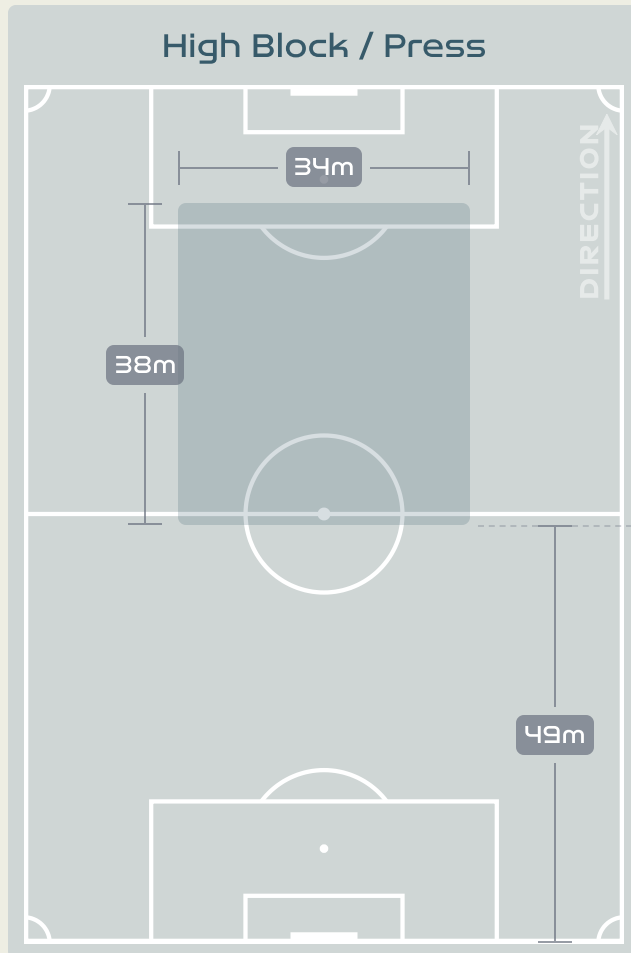

Defensive Line Height & Team Length

Portugal