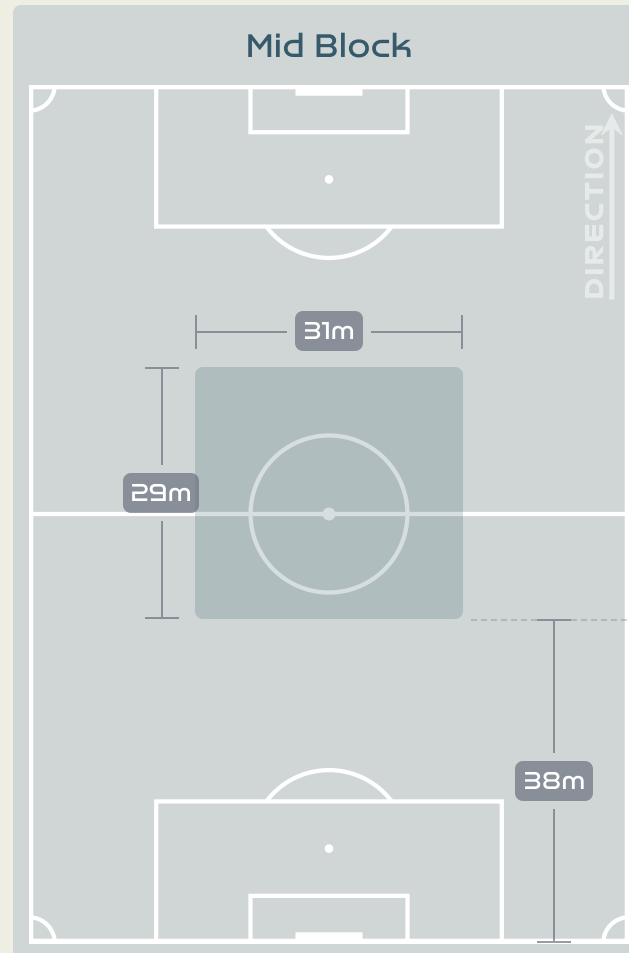

Defensive Line Height & Team Length

Portugal