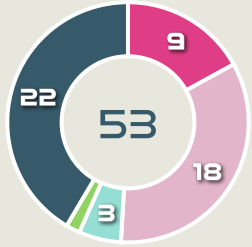

Progression Phase