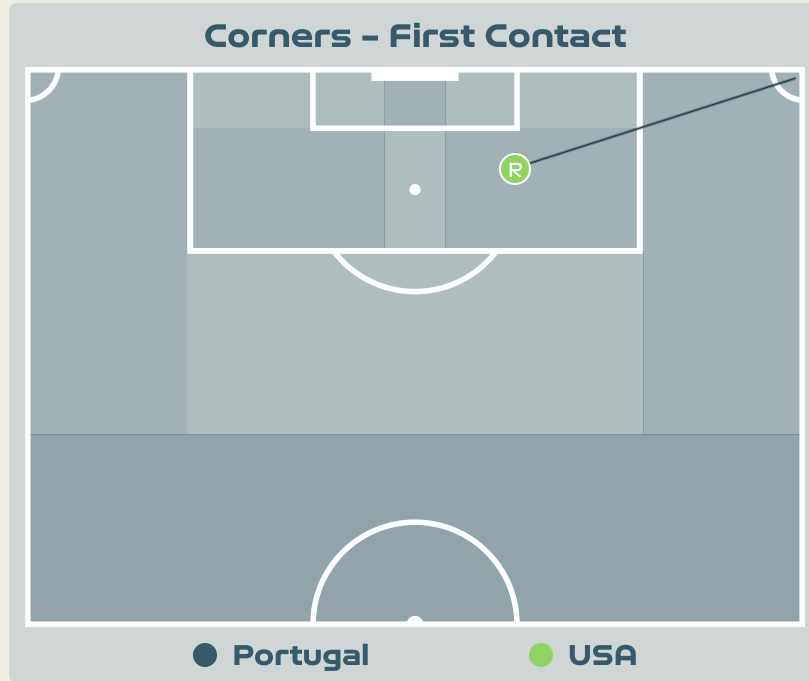

Set Plays - Corners

Delivery Type	From Left Side	From Right Side	Total
Direct to Area	0	1	1
Short	0	0	0
Edge of Penalty Area	0	0	0

Delivery Style	Total
Inswing	0
Outswing	1
Driven	0

Free Kicks	
Type	Total
Direct	14
Direct (on target)	0
Direct (off target)	0
Indirect	0