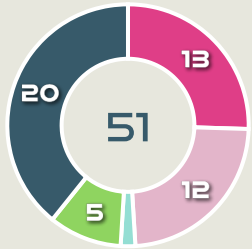

Portugal

Movement to Receive

Movement Types by Phase

Final Third Phase