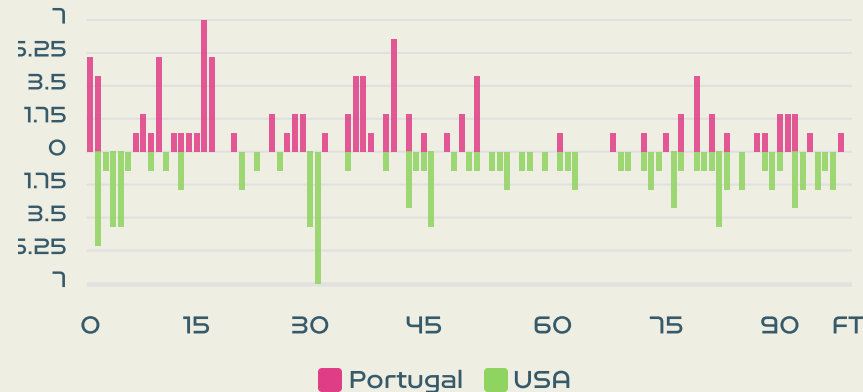

SUBSTITUTES

		MURPHY Casey	GK	18	
		KINGSBURY Aubrey	GK	21	
		SANCHEZ Ashley	MF	2	
		HUERTA Sofia	DF	3	
	↑ 90+7'	OHARA Kelley	DF	5	
	↑ 90+7'	THOMPSON Alyssa	FW	7	
		DEMELO Savannah	MF	9	
		COOK Alana	DF	12	
	↑ 84'	SONNETT Emily	DF	14	
	↑ 61'	RAPINOE Megan	FW	15	
	↑ 84'	RODMAN Trinity	FW	20	
		MEWIS Kristie	MF	22	

Distribution in the Final Third