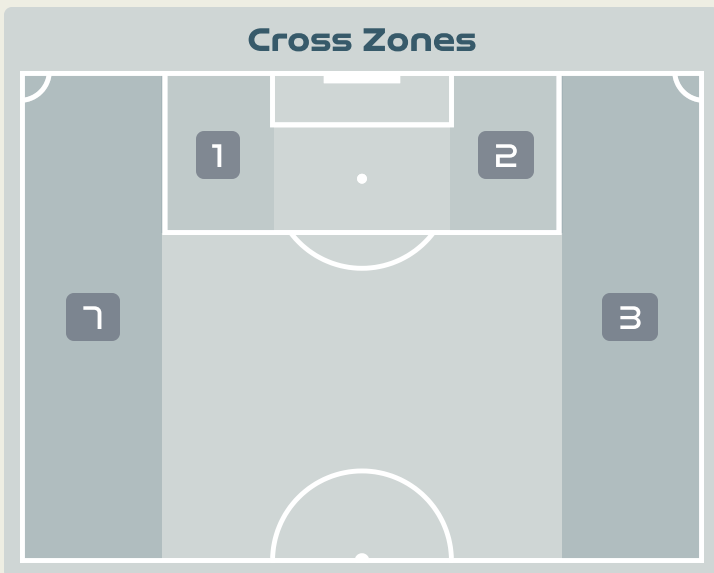

Attempted

13

Completed

6

Most Crosses Attempted

3

RAPINOE Megan
BENCH