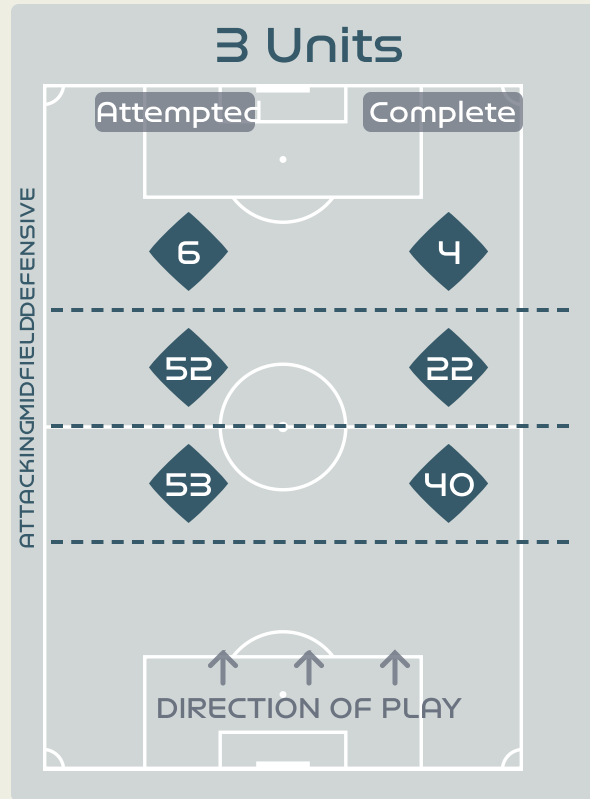

# In Possession Line Height & Team Length

# Line Breaks

Portugal

Attempted Line Breaks

149

Attempted Line Breaks 6

Inside Shape	5
Outside Shape	1

Attempted Line Breaks 111

Inside Shape	83
Outside Shape	28

Attempted Line Breaks 32

Inside Shape	20
Outside Shape	12