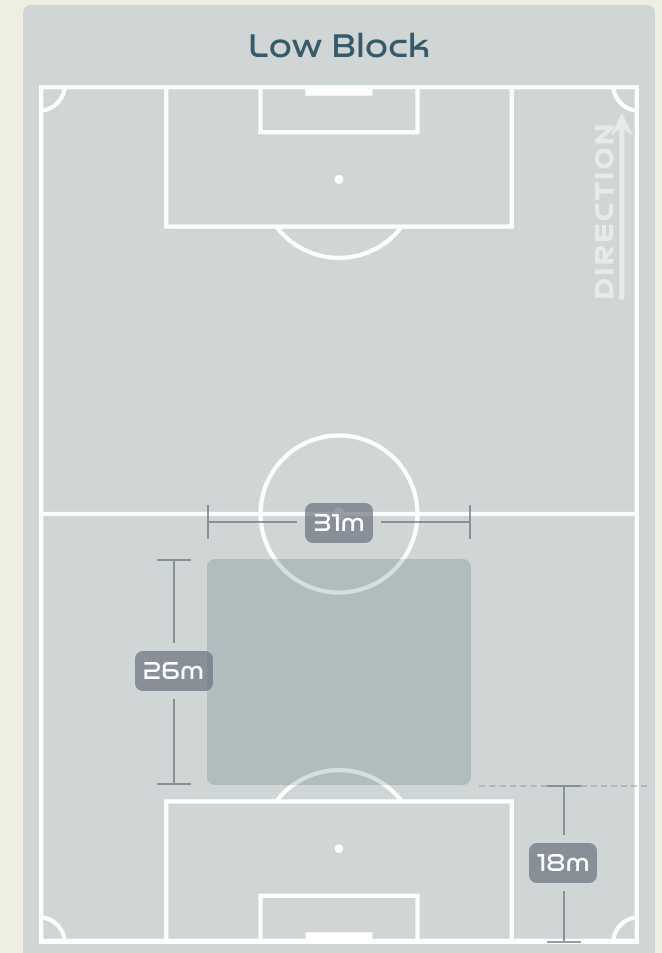

Defensive Line Height & Team Length

Portugal