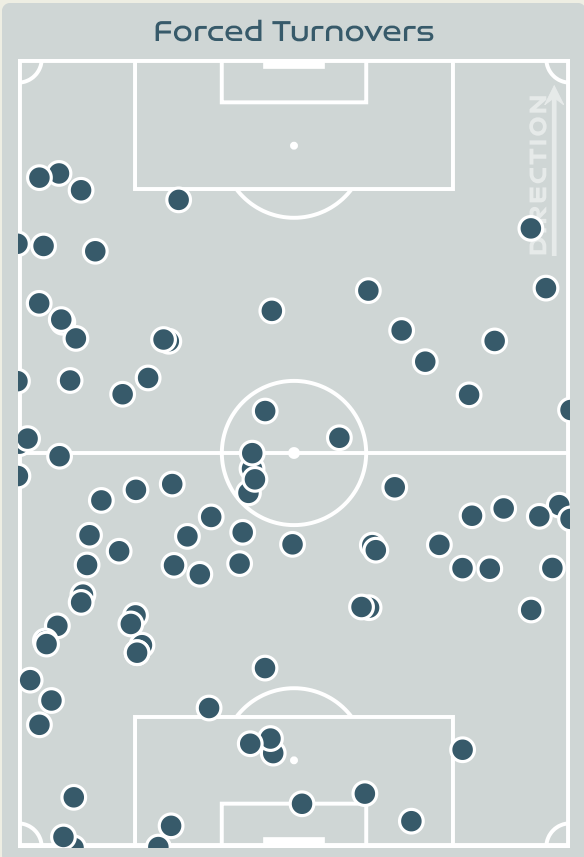

Defensive Actions

91

Forced Turnovers

59

Possession Regained

16

Interceptions

35

Tackles

2.37

Possession Actions / Defensive Action