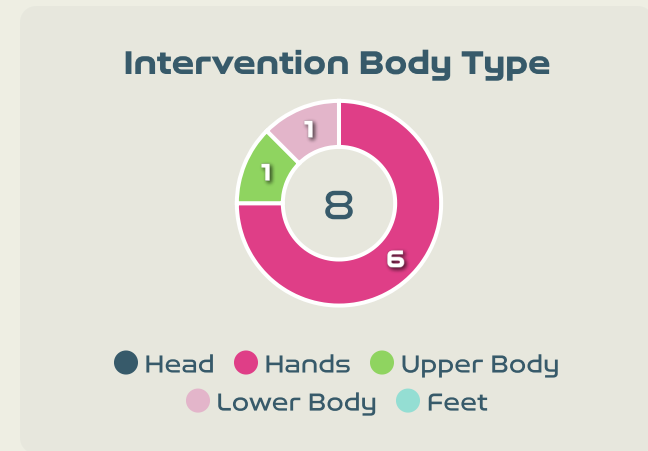

# Goal Prevention

**17**  
Total Attempts on Goal Faced

**100**  
Save %

Total Attempts on Goal Faced	Total Goal Interventions	Save & Retain	Deflect & Retain	Save & Deflect	Save Attempt	No Save Attempt
17	6	4	0	2	2	9