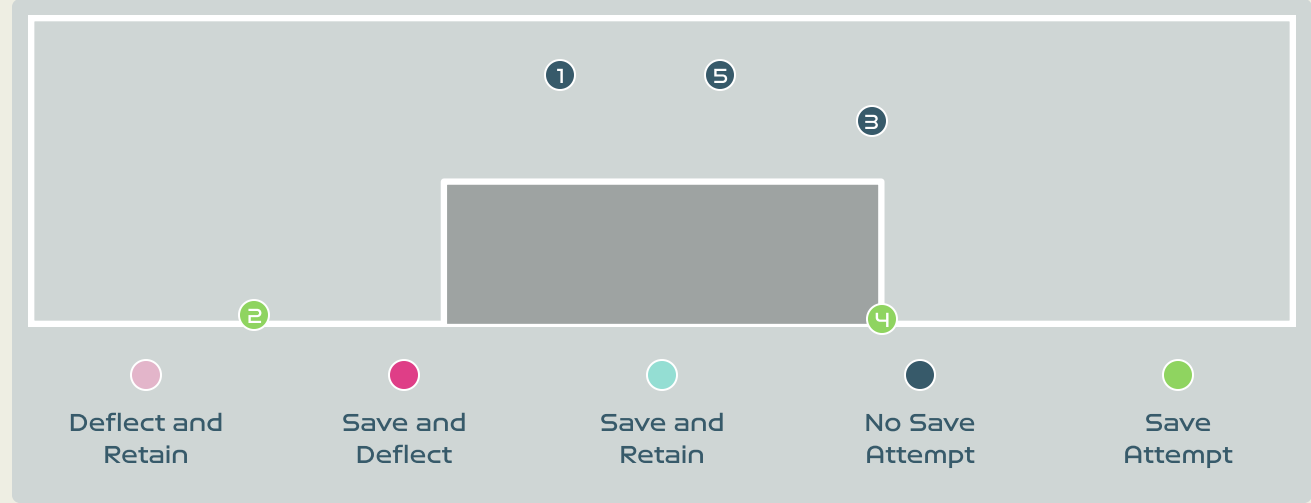

Goal Prevention

5
Total Attempts on Goal Faced

0
Save %

Total Attempts on Goal Faced	Total Goal Interventions	Save & Retain	Deflect & Retain	Save & Deflect	Save Attempt	No Save Attempt
5	0	0	0	0	2	3