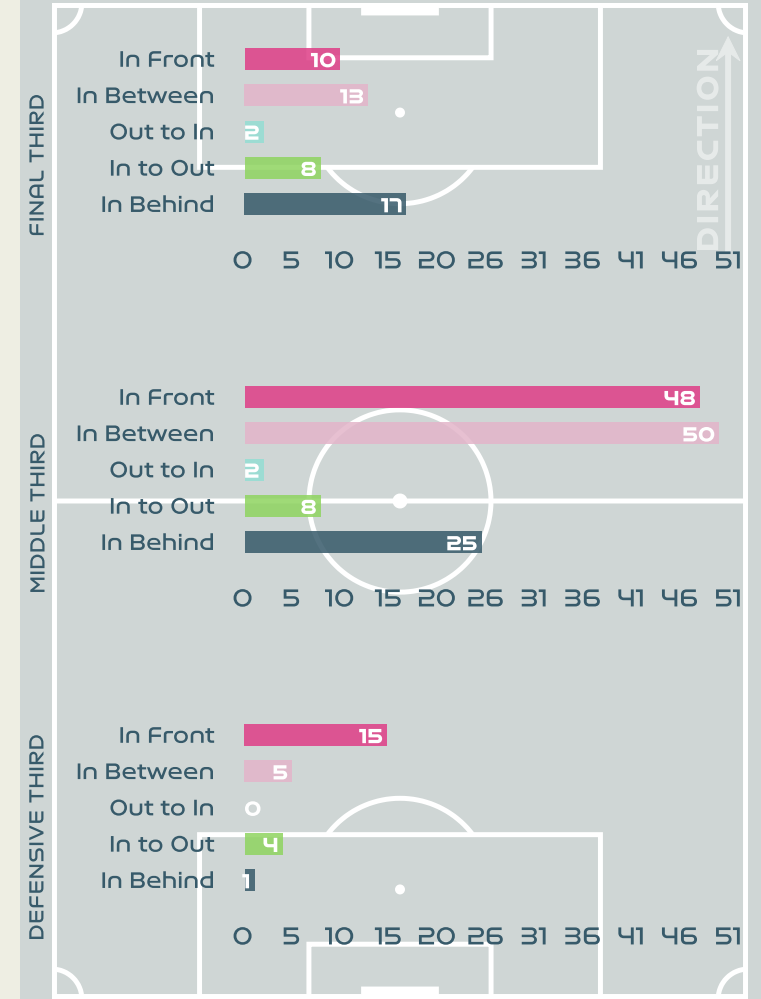

Movement Types Pitch Third