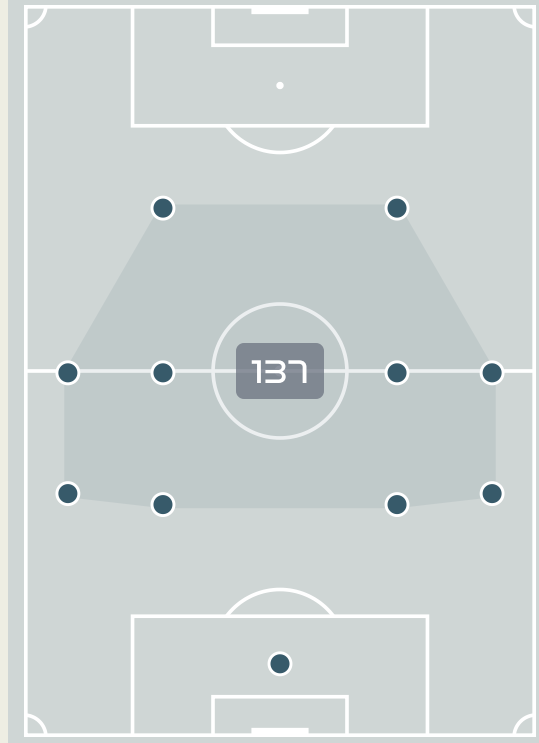

Portugal

Offering to Receive

268

Total Offers Made

83

Total Offers Received

Most Offers

43

JESSICA SILVA
CENTRE FORWARD RIGHT

#	Player	Offers Made	Offers Received	% Made & Received
1	INES PEREIRA	2	1	50%
2	CATARINA AMADO	23	4	17.4%
8	ANDREIA NORTON	42	12	28.6%
9	ANA BORGES	2	1	50%
10	JESSICA SILVA	43	12	27.9%
11	TATIANA PINTO	36	10	27.8%
14	DOLORES SILVA	25	8	32%
15	CAROLE COSTA	4	2	50%
16	DIANA SILVA	35	10	28.6%
19	DIANA GOMES	7	5	71.4%
20	KIKA NAZARETH	29	11	37.9%
5	JOANA MARCHAO	2	1	50%
6	ANDREIA JACINTO	10	3	30%
21	ANA CAPETA	2	1	50%
23	TELMA ENCARNACAO	6	2	33.3%

Offers Made Inside Shape