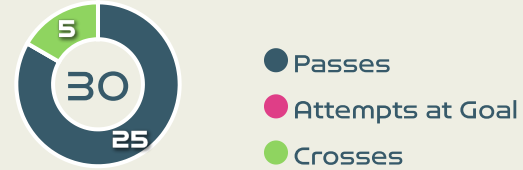

Defensive Actions

91

Forced Turnovers

59

Possession Regained

16

Interceptions

35

Tackles

2.37

Possession Actions / Defensive Action

Blocks

Possession Contests

Most Possession Regains

11

SULLIVAN Andi
DEFENSIVE MIDFIELD CENTRE

#	Player	Total Possession Regains
1	NAEHER Alyssa	3
4	GIRMA Naomi	9
6	WILLIAMS Lynn	3
8	ERTZ Julie	3
10	HORAN Lindsey	1
11	SMITH Sophia	3
13	MORGAN Alex	3
16	LAVELLE Rose	6
17	SULLIVAN Andi	11
19	DUNN Crystal	9
23	FOX Emily	7
5	OHARA Kelley	0
7	THOMPSON Alyssa	0
14	SONNETT Emily	0
15	RAPINOE Megan	1
20	RODMAN Trinity	0