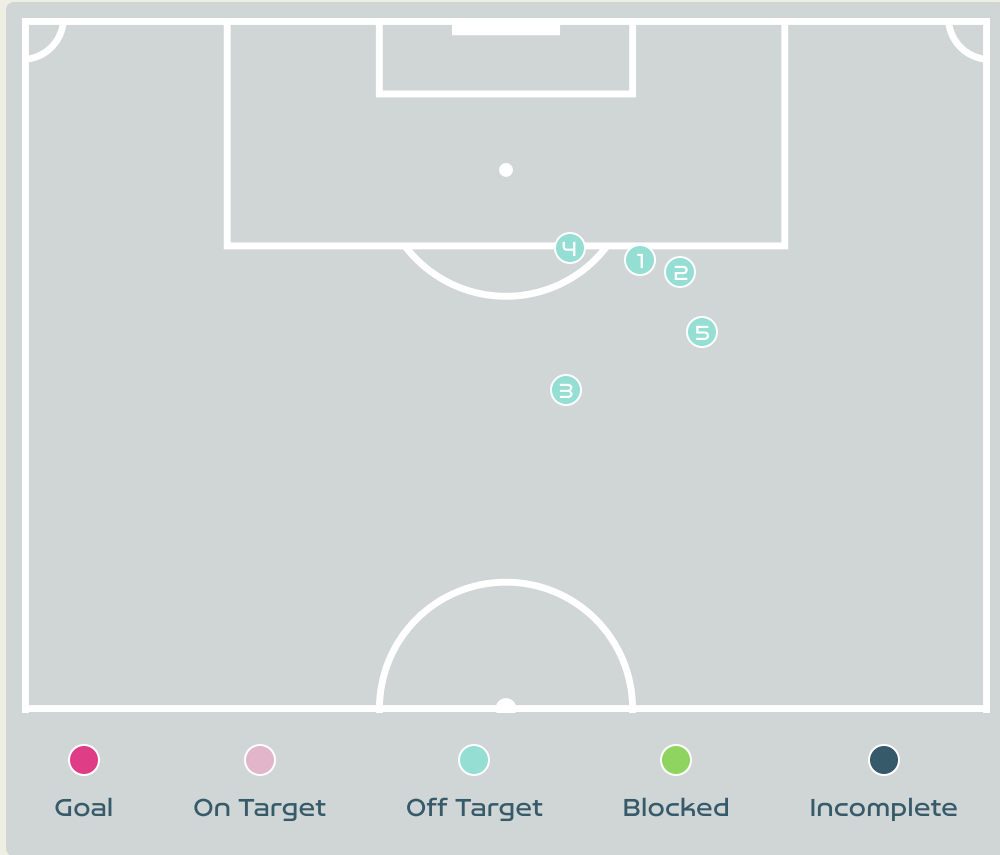

Portugal

Attempts at Goal

Key	Outcome	Shots
	Goals	0
	On Target	0
	Off Target	5
	Blocked	0
	Incomplete	0