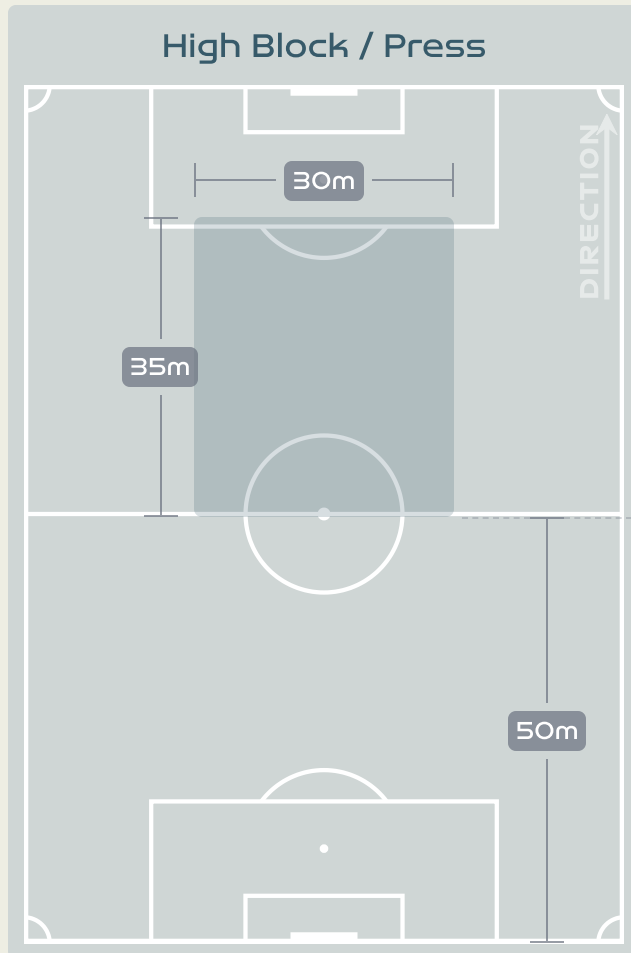

Defensive Line Height & Team Length