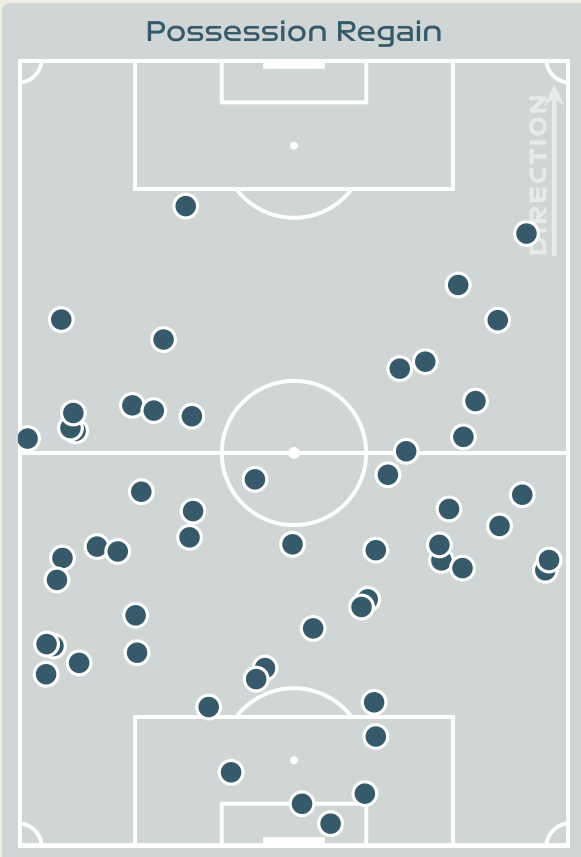

Defensive Actions

91

Forced Turnovers

59

Possession Regained

16

Interceptions

35

Tackles

2.37

Possession Actions / Defensive Action