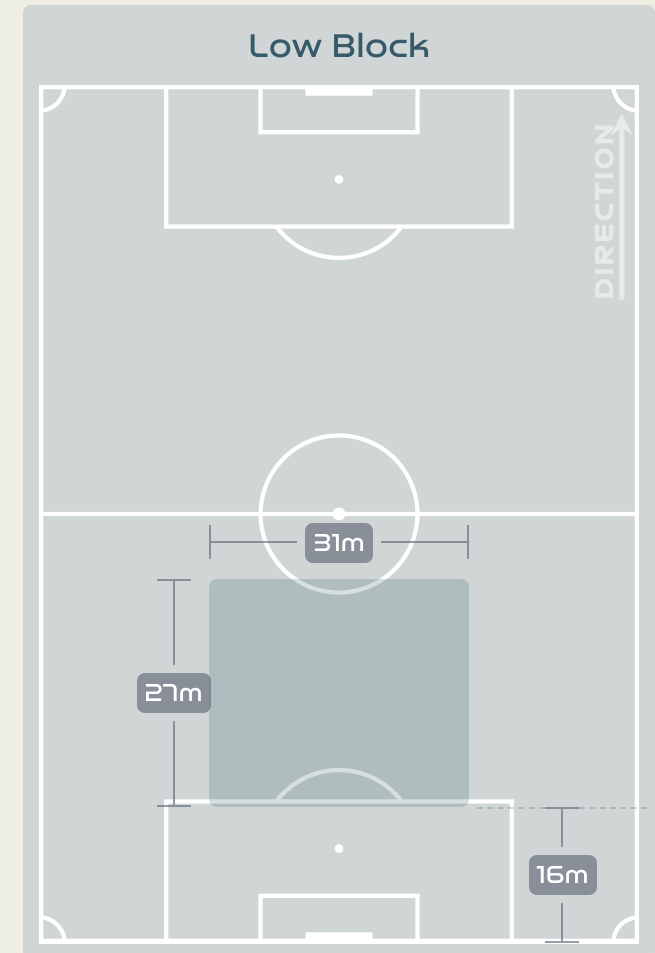

Defensive Line Height & Team Length