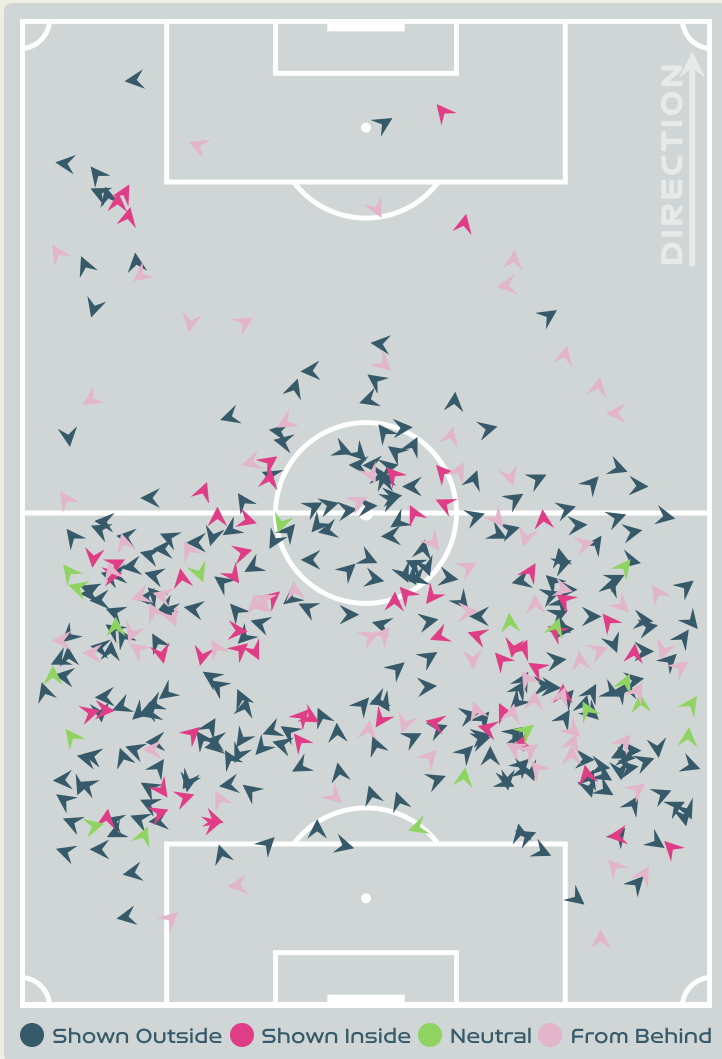

11
PAREDES Irene
RIGHT CENTRE BACK

#	Player	Total Possession Regains
1	RODRIGUEZ Misa	3
2	BATLLE Ona	8
3	ABELLEIRA Teresa	3
4	PAREDES Irene	11
6	BONMATI Aitana	3
8	CALDENTEY Mariona	1
10	HERMOSO Jennifer	2
11	PUTELLAS Alexia	3
18	PARALLUELO Salma	1
19	CARMONA Olga	1
20	GALVEZ Rocio	4
9	GONZALEZ Esther	0
12	HERNANDEZ Oihane	1
15	NAVARRO Eva	0
17	REDONDO Alba	1
21	ZORNOZA Claudia	1

Defensive Line Height & Team Length

Defensive Line Height & Team Length

Defensive Pressure

425	Total Pressures	178
69	Direct Pressures	53
1.27s	Avg Pressure Duration	1.43s
92	Forced Turnovers	70
21.57s	Ball Recovery Time	5.96s
202	Pushing on into Pressing	52
396	Pushing on	160
62	Pressing Direction Inside	30
264	Pressing Direction Outside	84