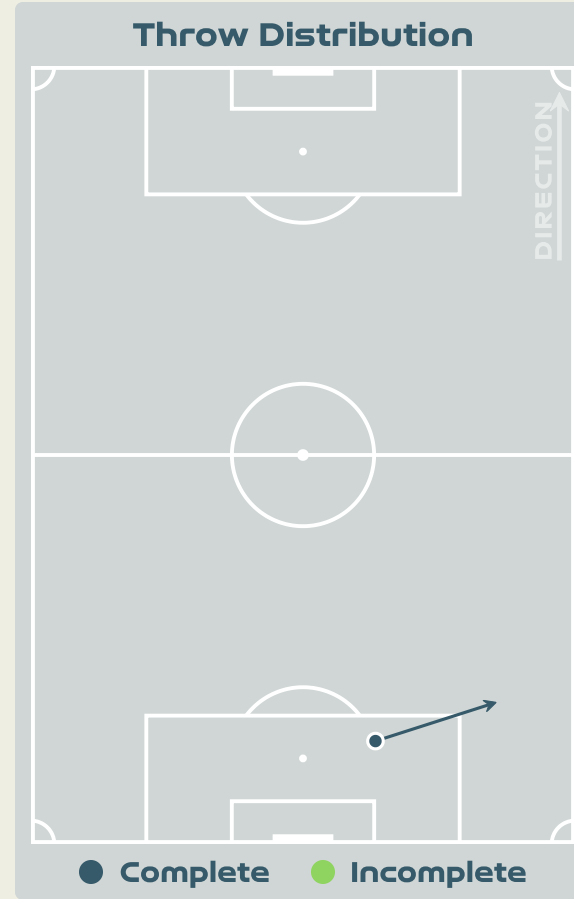

Goalkeeping Distribution