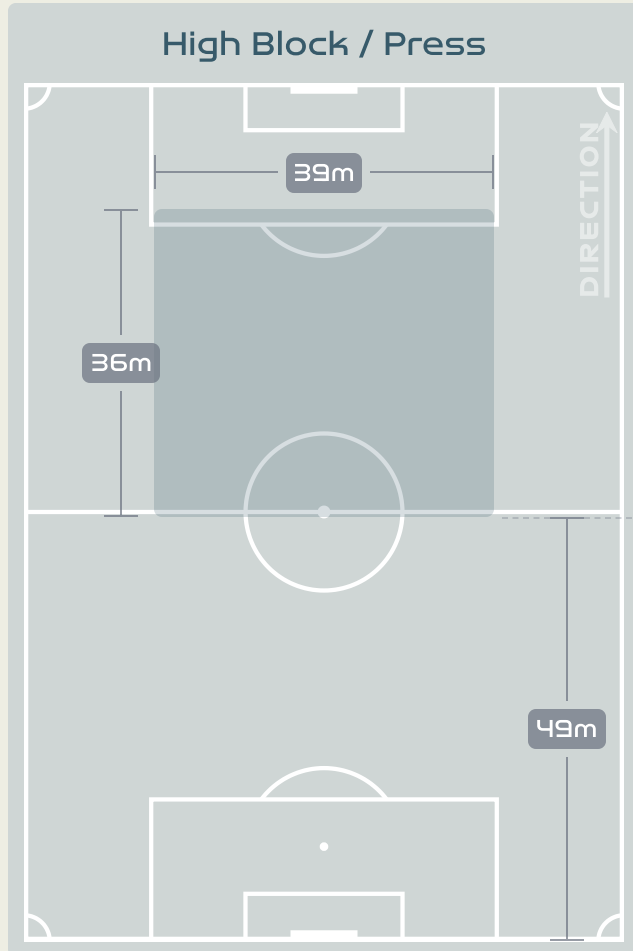

Defensive Line Height & Team Length