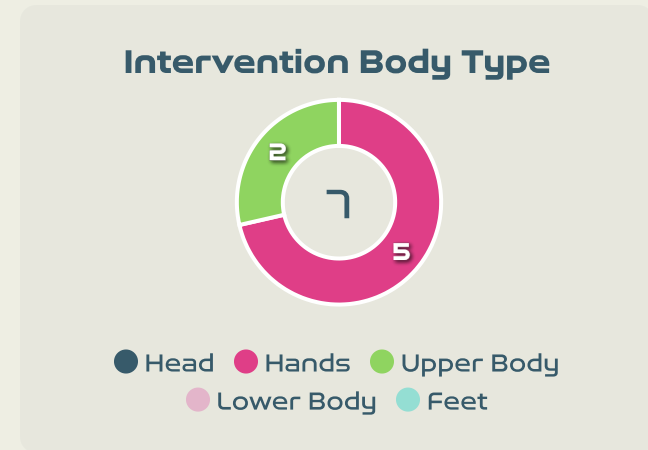

Intervention Body Type

- Head
- Hands
- Upper Body
- Lower Body
- Feet

11

Total Attempts on Goal Faced

100

Save %

Total Attempts on Goal Faced	Total Goal Interventions	Save & Retain	Deflect & Retain	Save & Deflect	Save Attempt	No Save Attempt
11	3	3	0	0	1	7

Goal Prevention

Total Attempts on Goal Faced	Total Goal Interventions	Save & Retain	Deflect & Retain	Save & Deflect	Save Attempt	No Save Attempt
8	2	2	0	0	5	1

Aerial Control

Delivery Types Faced

Total	In Swing	Out Swing	Driven	Lofted	Cutback	Push
21	1	9	1	10	0	0