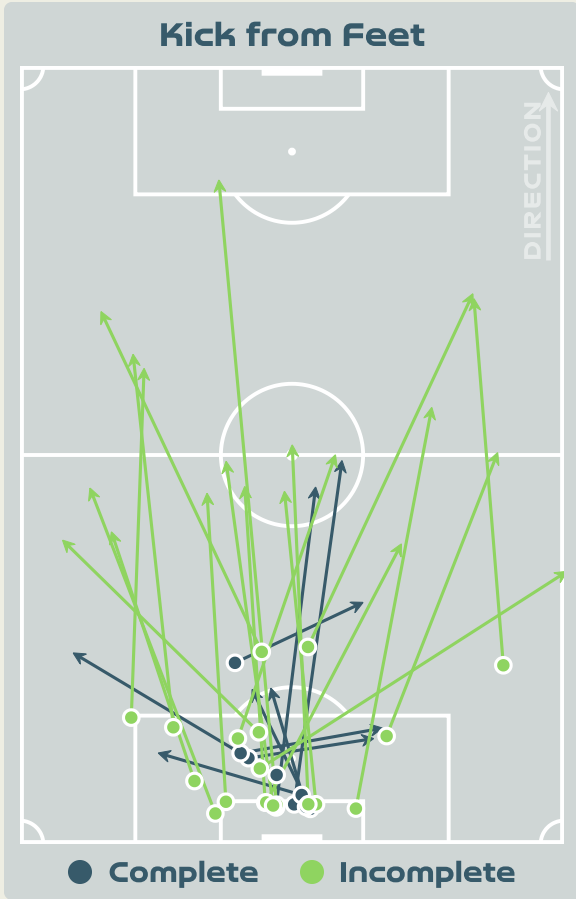

Goalkeeping Distribution