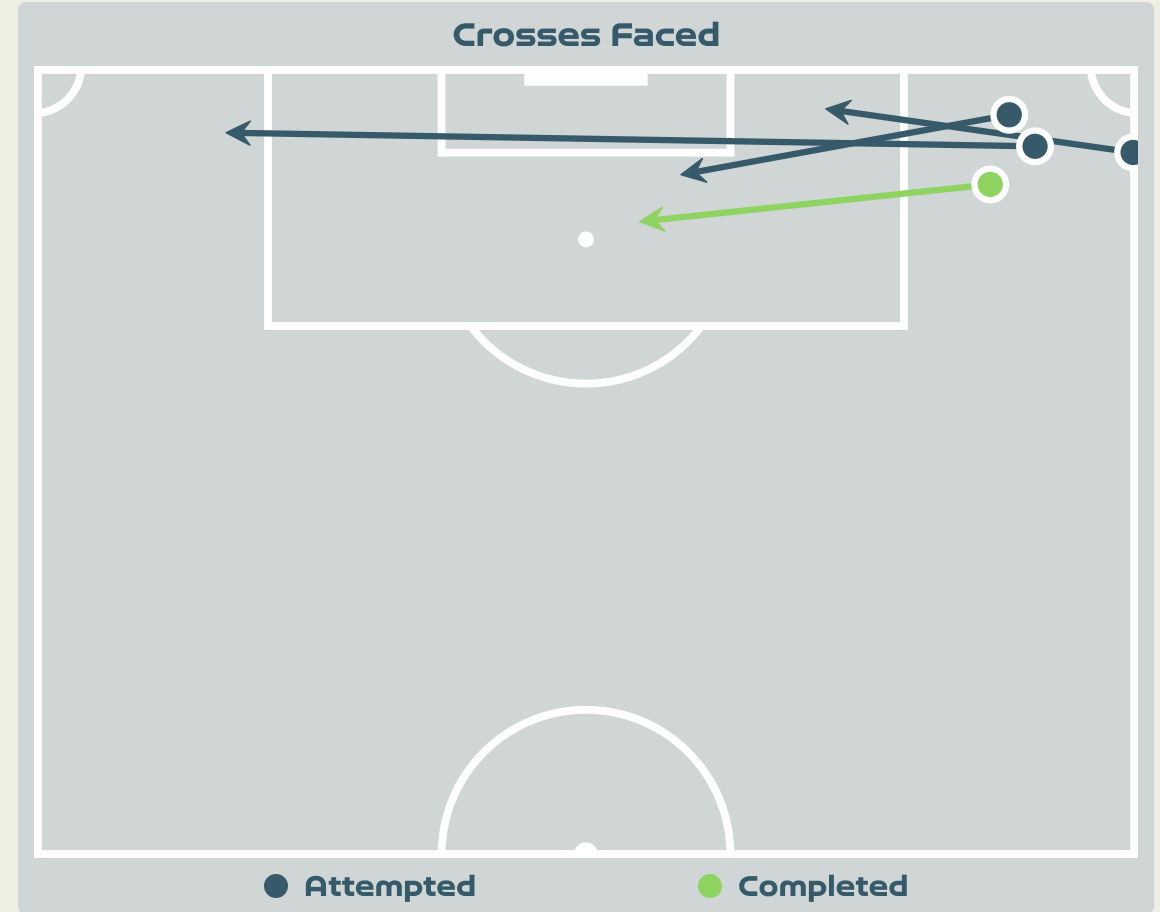

Intervention Body Type

- Head
- Hands
- Upper Body
- Lower Body
- Feet

11

Total Attempts on Goal Faced

100

Save %

Total Attempts on Goal Faced	Total Goal Interventions	Save & Retain	Deflect & Retain	Save & Deflect	Save Attempt	No Save Attempt
11	3	3	0	0	1	7

Goal Prevention

Total Attempts on Goal Faced	Total Goal Interventions	Save & Retain	Deflect & Retain	Save & Deflect	Save Attempt	No Save Attempt
8	2	2	0	0	5	1

Aerial Control

Delivery Types Faced

Total	In Swing	Out Swing	Driven	Lofted	Cutback	Push
21	1	9	1	10	0	0

Aerial Control

Delivery Types Faced

Total	In Swing	Out Swing	Driven	Lofted	Cutback	Push
6	0	2	1	1	0	2

SET PLAYS

Japan v Spain

Set Plays - Corners

Delivery Type	From Left Side	From Right Side	Total
Direct to Area	0	0	0
Short	0	0	0
Edge of Penalty Area	0	0	0