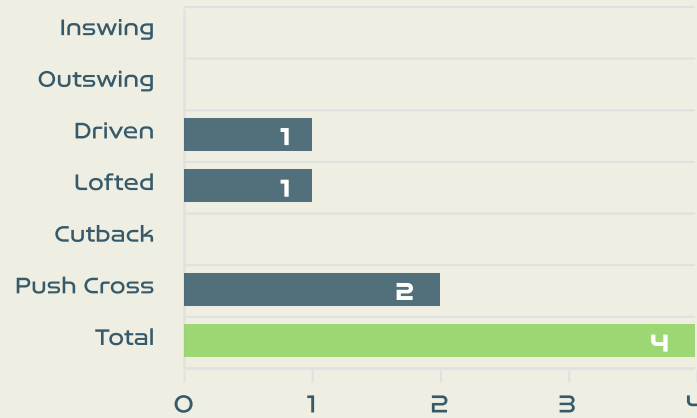

Attempts at Goal

Key	Outcome	Shots
	Goals	0
	On Target	2
	Off Target	6
	Blocked	1
	Incomplete	1

Attempts at Goal

Time	Player	Outcome	Body Part	Delivery Type
4	6 BONMATI Aitana	Off Target	Right Foot	Cross
6	19 CARMONA Olga	Incomplete - Blocked	Left Foot	Pass
18	18 PARALLUELO Salma	On Target - Saved	Left Foot	Pass
35	10 HERMOSO Jennifer	Off Target	Head	Cross
38	18 PARALLUELO Salma	Deflected Off Target - Defensive Event	Left Foot	Pass
47	2 BATLLE Ona	Off Target	Right Foot	Pass
61	11 PUTELLAS Alexia	Incomplete - Player On Ball Error	Head	Cross
66	10 HERMOSO Jennifer	Deflected Off Target - Defensive Event	Right Foot	Pass
70	3 ABELLEIRA Teresa	Off Target	Right Foot	Pass
92	9 GONZALEZ Esther	On Target - Saved	Right Foot	Cross

Crosses (Open Play)

Delivery Type

Attempted

4

Completed

1

Most Crosses Attempted

2