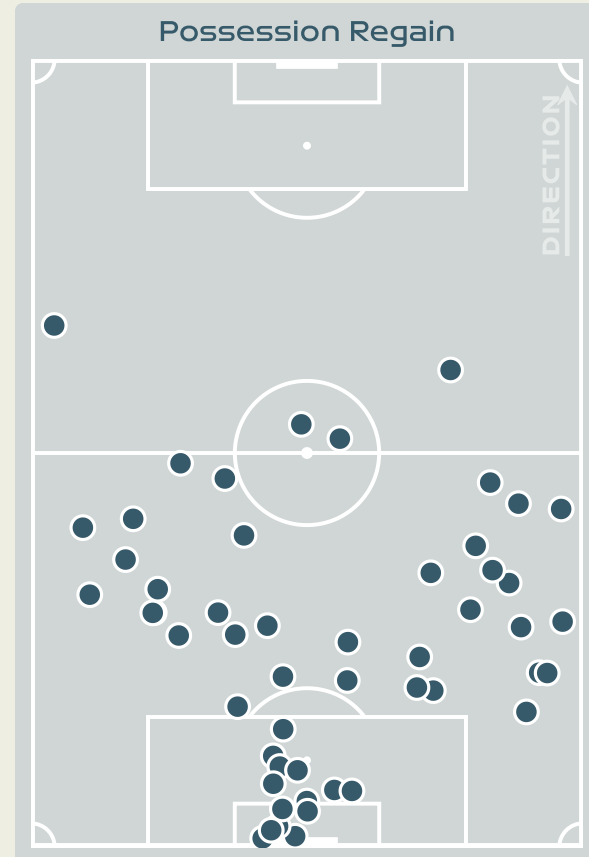

Movement Types by Phase

Final Third Phase

Progression Phase

Build Up Phase

All Movement Types

- In Front
- In Between
- Out to In
- In to Out
- In Behind

Top Ranked Players

Type	Player	Movements
In Front	6 BONMATI Aitana	88
In Between	6 BONMATI Aitana	38
Out to In	6 BONMATI Aitana	3
In to Out	6 BONMATI Aitana	3
In Behind	18 PARALLUELO Salma	29

Movement Types Pitch Third

OUT OF POSSESSION

Japan v Spain

Defensive Actions

Blocks

#	Player	Total Possession Regains
1	YAMASHITA Ayaka	9
2	SHIMIZU Risa	1
3	MINAMI Moeka	2
4	KUMAGAI Saki	1
7	MIYAZAWA Hinata	4
8	NAOMOTO Hikaru	3
9	UEKI Riko	5
10	NAGANO Fuka	3
12	TAKAHASHI Hana	5
13	ENDO Jun	6
16	HAYASHI Honoka	6
6	SUGITA Hina	0
11	TANAKA Mina	2
14	HASEGAWA Yui	2
15	FUJINO Aoba	1
19	MORIYA Miyabi	4

Possession Contests

Most Possession Regains

9

YAMASHITA Ayaka
GOALKEEPER

Defensive Actions

Blocks

Possession Contests

Most Possession Regains