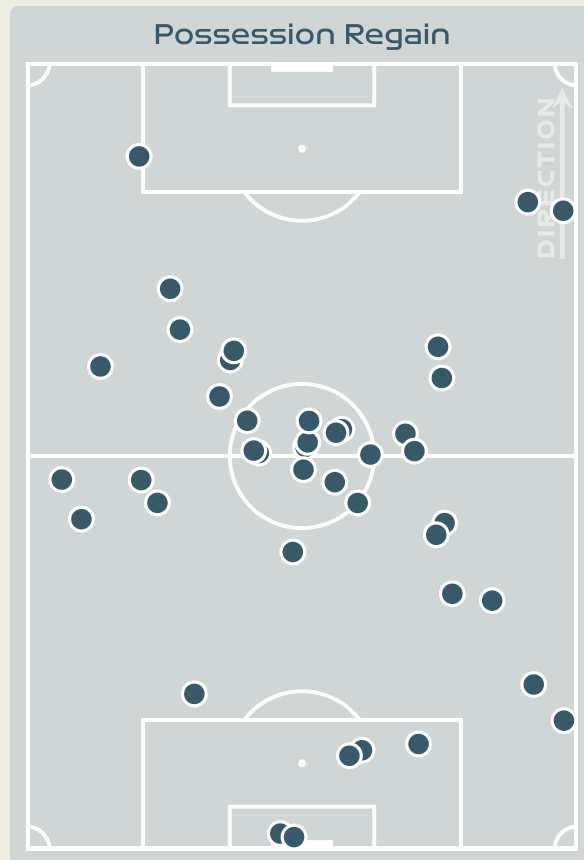

Possession Contests

Most Possession Regains

9

YAMASHITA Ayaka
GOALKEEPER

Defensive Actions

Blocks

Possession Contests

Most Possession Regains

11
PAREDES Irene
RIGHT CENTRE BACK

#	Player	Total Possession Regains
1	RODRIGUEZ Misa	3
2	BATLLE Ona	8
3	ABELLEIRA Teresa	3
4	PAREDES Irene	11
6	BONMATI Aitana	3
8	CALDENTEY Mariona	1
10	HERMOSO Jennifer	2
11	PUTELLAS Alexia	3
18	PARALLUELO Salma	1
19	CARMONA Olga	1
20	GALVEZ Rocio	4
9	GONZALEZ Esther	0
12	HERNANDEZ Oihane	1
15	NAVARRO Eva	0
17	REDONDO Alba	1
21	ZORNOZA Claudia	1