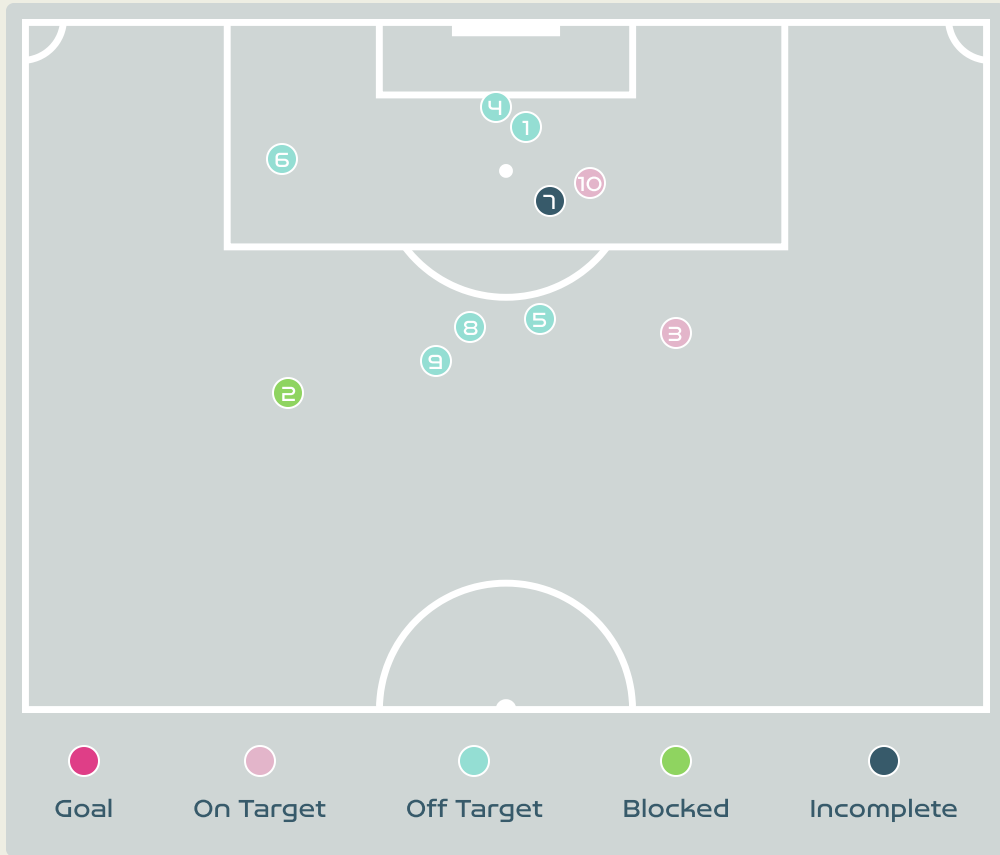

Attempts at Goal

Key	Outcome	Shots
●	Goals	4
●	On Target	2
●	Off Target	1
●	Blocked	1
●	Incomplete	0

Attempts at Goal

Japan

Time	Player	Outcome	Body Part	Delivery Type
11	7 MIYAZAWA Hinata	On Target - Goal	Left Foot	Pass
28	9 UEKI Riko	Deflected On Target - Goal	Right Foot	Pass
39	7 MIYAZAWA Hinata	On Target - Goal	Right Foot	Pass
50	10 NAGANO Fuka	Incomplete - Blocked	Right Foot	Loose Ball
50	8 NAOMOTO Hikaru	On Target - Saved	Lower Body	Cross
79	14 HASEGAWA Yui	On Target - Saved	Right Foot	Loose Ball
81	11 TANAKA Mina	On Target - Goal	Left Foot	Other
90	8 NAOMOTO Hikaru	Off Target	Right Foot	Freekick

Attempts at Goal

Key	Outcome	Shots
	Goals	0
	On Target	2
	Off Target	6
	Blocked	1
	Incomplete	1

Attempts at Goal

Time	Player	Outcome	Body Part	Delivery Type
4	6 BONMATI Aitana	Off Target	Right Foot	Cross
6	19 CARMONA Olga	Incomplete - Blocked	Left Foot	Pass
18	18 PARALLUELO Salma	On Target - Saved	Left Foot	Pass
35	10 HERMOSO Jennifer	Off Target	Head	Cross
38	18 PARALLUELO Salma	Deflected Off Target - Defensive Event	Left Foot	Pass
47	2 BATLLE Ona	Off Target	Right Foot	Pass
61	11 PUTELLAS Alexia	Incomplete - Player On Ball Error	Head	Cross
66	10 HERMOSO Jennifer	Deflected Off Target - Defensive Event	Right Foot	Pass
70	3 ABELLEIRA Teresa	Off Target	Right Foot	Pass
92	9 GONZALEZ Esther	On Target - Saved	Right Foot	Cross