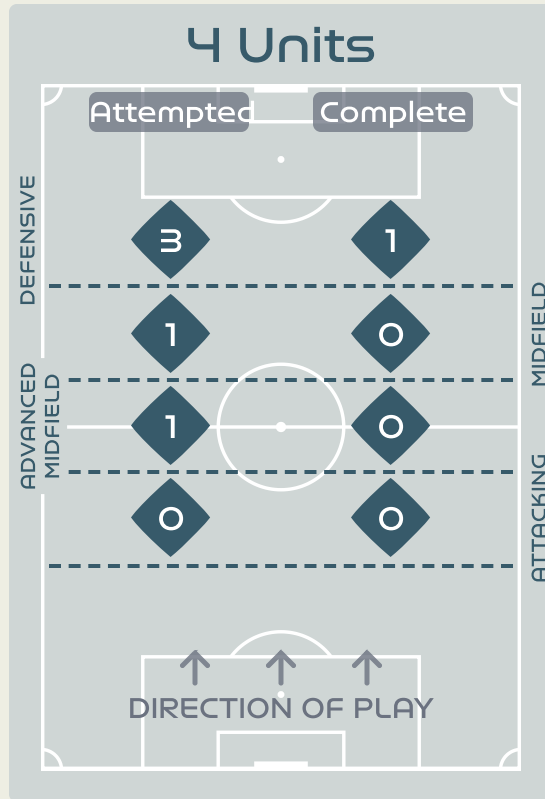

Phases of Play

IN POSSESSION

OUT OF POSSESSION

IN POSSESSION

Japan v Spain

In Possession Line Height & Team Length

In Possession Line Height & Team Length

Line Breaks

Japan

Attempted Line Breaks

112

Attempted Line Breaks 5

Inside Shape 4

Outside Shape 1

Attempted Line Breaks 68

Inside Shape 53