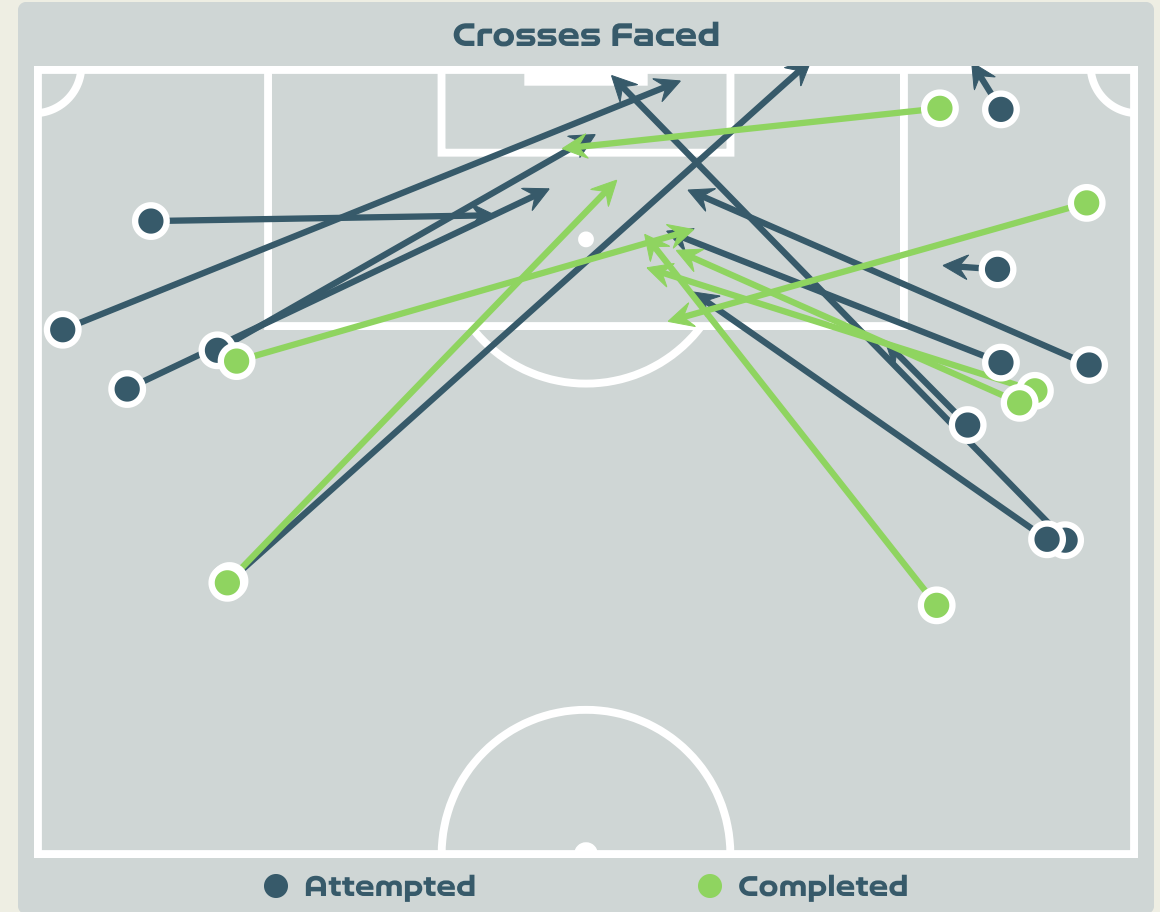

Intervention Body Type

- Head
- Hands
- Upper Body
- Lower Body
- Feet

11

Total Attempts on Goal Faced

100

Save %

Total Attempts on Goal Faced	Total Goal Interventions	Save & Retain	Deflect & Retain	Save & Deflect	Save Attempt	No Save Attempt
11	3	3	0	0	1	7

Goal Prevention

Total Attempts on Goal Faced	Total Goal Interventions	Save & Retain	Deflect & Retain	Save & Deflect	Save Attempt	No Save Attempt
8	2	2	0	0	5	1

Aerial Control

Delivery Types Faced

Total	In Swing	Out Swing	Driven	Lofted	Cutback	Push
21	1	9	1	10	0	0