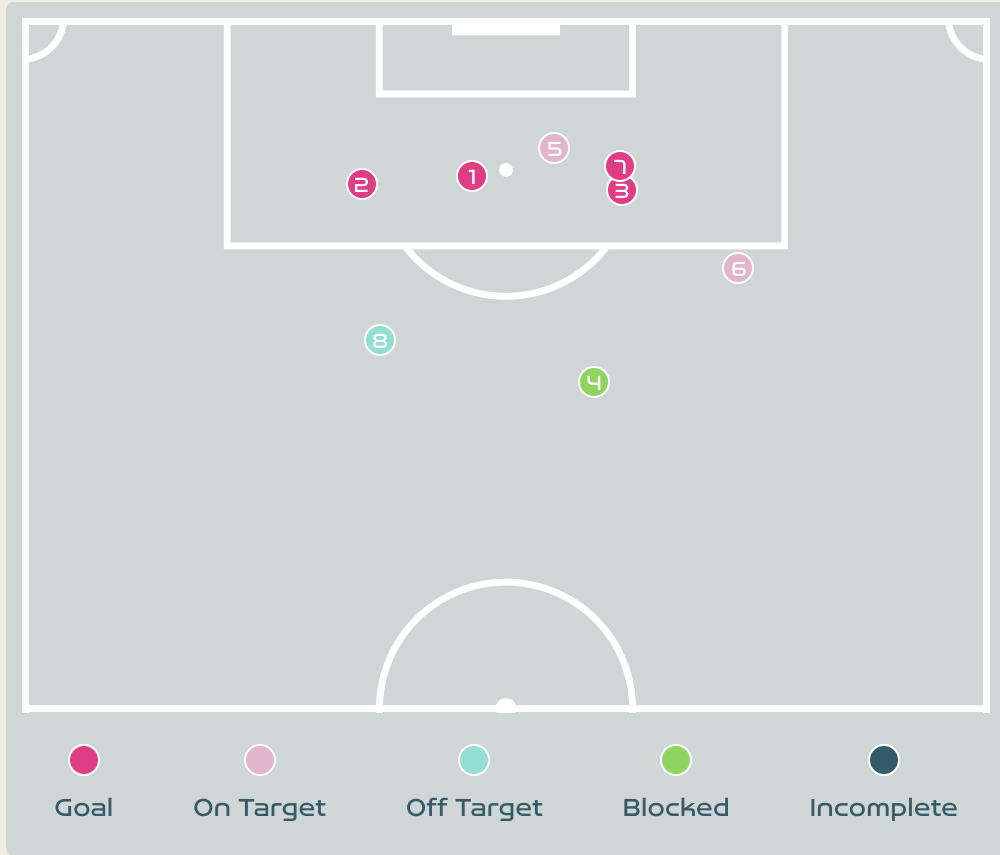

Attempts at Goal

Key	Outcome	Shots
●	Goals	4
●	On Target	2
●	Off Target	1
●	Blocked	1
●	Incomplete	0