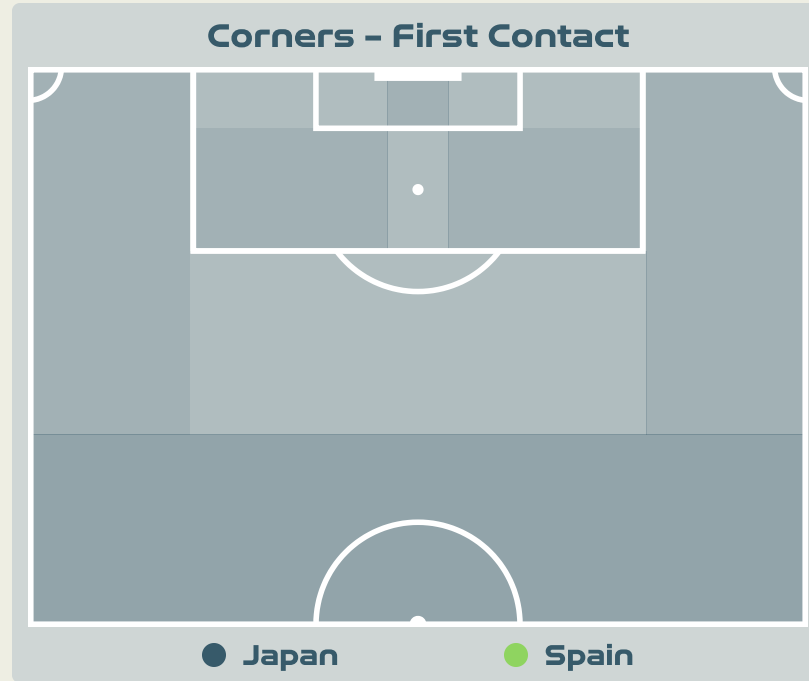

Goal Prevention

Total Attempts on Goal Faced	Total Goal Interventions	Save & Retain	Deflect & Retain	Save & Deflect	Save Attempt	No Save Attempt
8	2	2	0	0	5	1

Aerial Control

Delivery Types Faced

Total	In Swing	Out Swing	Driven	Lofted	Cutback	Push
21	1	9	1	10	0	0

Aerial Control

Delivery Types Faced

Total	In Swing	Out Swing	Driven	Lofted	Cutback	Push
6	0	2	1	1	0	2

SET PLAYS

Japan v Spain

Set Plays - Corners

Delivery Type	From Left Side	From Right Side	Total
Direct to Area	0	0	0
Short	0	0	0
Edge of Penalty Area	0	0	0