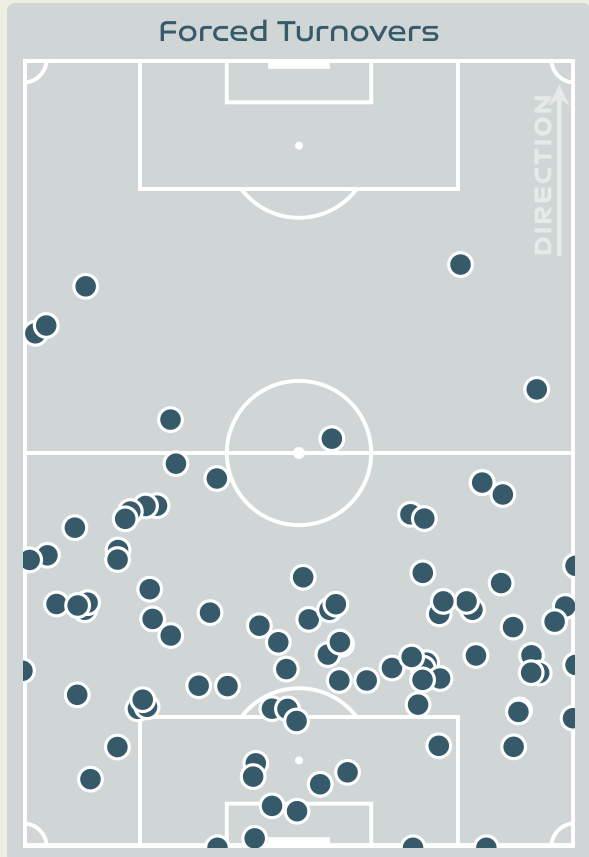

Movement Types by Phase

Final Third Phase

Progression Phase

Build Up Phase

All Movement Types

- In Front
- In Between
- Out to In
- In to Out
- In Behind

Top Ranked Players

Type	Player	Movements
In Front	6 BONMATI Aitana	88
In Between	6 BONMATI Aitana	38
Out to In	6 BONMATI Aitana	3
In to Out	6 BONMATI Aitana	3
In Behind	18 PARALLUELO Salma	29

Movement Types Pitch Third

OUT OF POSSESSION

Japan v Spain

Defensive Actions

Blocks

#	Player	Total Possession Regains
1	YAMASHITA Ayaka	9
2	SHIMIZU Risa	1
3	MINAMI Moeka	2
4	KUMAGAI Saki	1
7	MIYAZAWA Hinata	4
8	NAOMOTO Hikaru	3
9	UEKI Riko	5
10	NAGANO Fuka	3
12	TAKAHASHI Hana	5
13	ENDO Jun	6
16	HAYASHI Honoka	6
6	SUGITA Hina	0
11	TANAKA Mina	2
14	HASEGAWA Yui	2
15	FUJINO Aoba	1
19	MORIYA Miyabi	4

Possession Contests

Most Possession Regains

9

YAMASHITA Ayaka
GOALKEEPER

Defensive Actions

Blocks

Possession Contests

Most Possession Regains