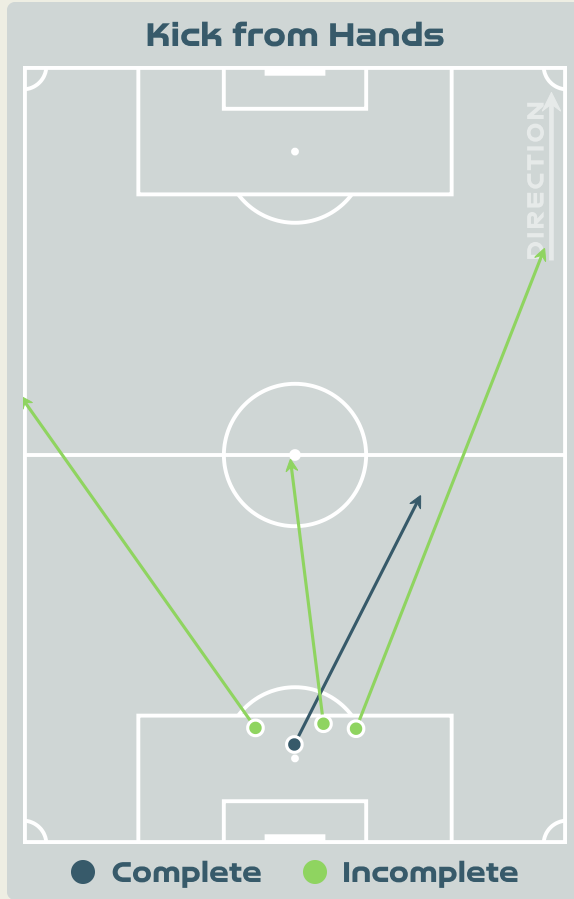

Goalkeeping Distribution