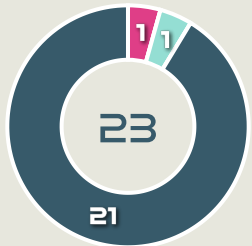

Offering to Receive

184
Total Offers Made

65
Total Offers Received

Most Offers
37
NAOMOTO Hikaru
LEFT WINGER

42
Offers Made in Final Third

88
Offers Made in Middle Third

54
Offers Made in Defensive Third

#	Player	Offers Made	Offers Received	% Made & Received
1	YAMASHITA Ayaka	3	2	66.7%
2	SHIMIZU Risa	10	3	30%
3	MINAMI Moeka	4	2	50%
4	KUMAGAI Saki	9	6	66.7%
7	MIYAZAWA Hinata	12	3	25%
8	NAOMOTO Hikaru	37	7	18.9%
9	UEKI Riko	20	7	35%
10	NAGANO Fuka	16	6	37.5%
12	TAKAHASHI Hana	15	7	46.7%
13	ENDO Jun	5	2	40%
16	HAYASHI Honoka	13	2	15.4%
6	SUGITA Hina	2	0	0%
11	TANAKA Mina	9	4	44.4%
14	HASEGAWA Yui	6	4	66.7%
15	FUJINO Aoba	10	5	50%
19	MORIYA Miyabi	13	5	38.5%

Movement to Receive

Movement Types by Phase

Final Third Phase

Progression Phase

Build Up Phase

All Movement Types

- In Front
- In Between
- Out to In
- In to Out
- In Behind

Top Ranked Players