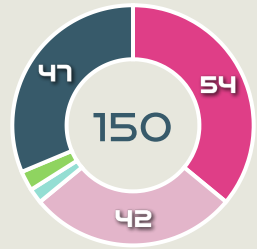

Movement to Receive

Movement Types by Phase

Final Third Phase

Progression Phase

Build Up Phase

All Movement Types

- In Front
- In Between
- Out to In
- In to Out
- In Behind

Top Ranked Players

Type	Player	Movements
In Front	10 NAGANO Fuka	11
In Between	8 NAOMOTO Hikaru	9
Out to In	7 MIYAZAWA Hinata	2
In to Out	8 NAOMOTO Hikaru	4
In Behind	8 NAOMOTO Hikaru	15

Movement Types Pitch Third

Movement to Receive

Movement Types by Phase

Final Third Phase

Progression Phase

Build Up Phase

All Movement Types

- In Front
- In Between
- Out to In
- In to Out
- In Behind

Top Ranked Players

Type	Player	Movements
In Front	6 BONMATI Aitana	88
In Between	6 BONMATI Aitana	38
Out to In	6 BONMATI Aitana	3
In to Out	6 BONMATI Aitana	3
In Behind	18 PARALLUELO Salma	29