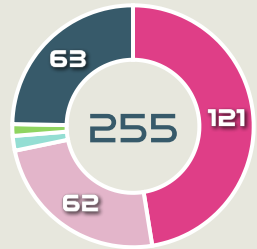

Movement to Receive

Movement Types by Phase

Final Third Phase