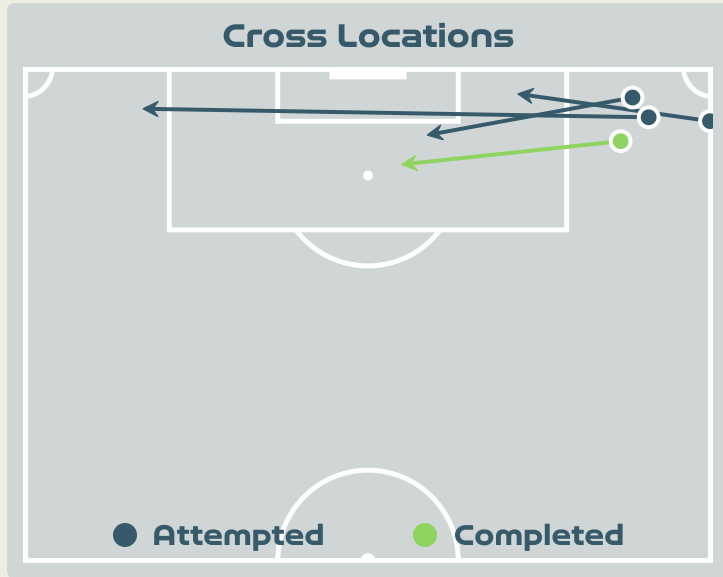

Crosses (Open Play)