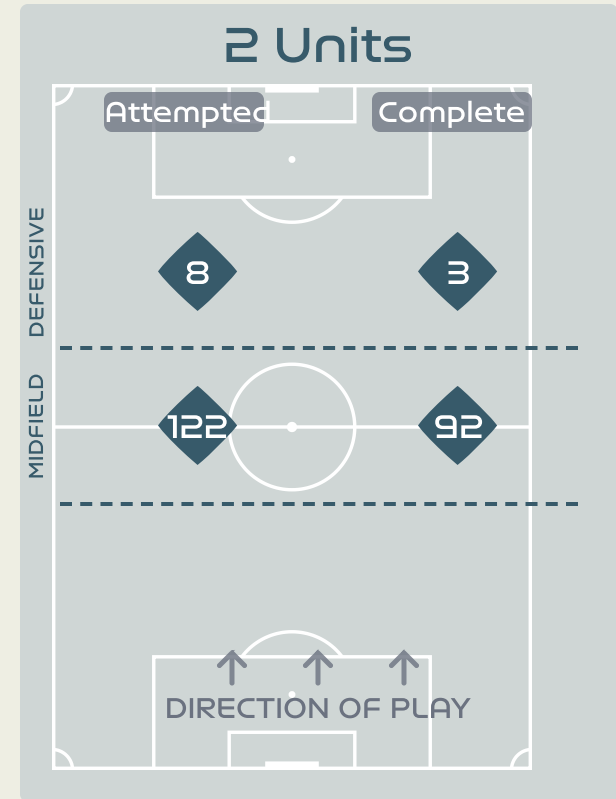

Attempted Line Breaks 1

Inside Shape 1

Outside Shape 0

Attempted Line Breaks 28

Inside Shape 20

Outside Shape 8

Attempted Line Breaks 130

Inside Shape 73

Outside Shape 57

Line Breaks

Japan

					4 Units				3 Units			2 Units		Direction			Distribution Type		
#	Player	Line Breaks Attempted	Line Breaks Completed	Line Break Completion %	Attacking Line	Attacking Midfield Line	Midfield Line	Defensive Line	Attacking Line	Midfield Line	Defensive Line	Midfield Line	Defensive Line	Through	Around	Over	Pass	Cross	Ball Progression
1	YAMASHITA Ayaka	24	4	16%	0	1	1	0	6	12	1	3	0	1	0	23	24	0	0
2	SHIMIZU Risa	3	2	66%	0	0	0	0	1	1	0	1	0	0	0	3	3	0	0
3	MINAMI Moeka	5	3	60%	0	0	0	0	2	1	1	1	0	2	0	3	5	0	0
4	KUMAGAI Saki	7	2	28%	0	0	0	0	0	4	0	3	0	2	0	5	7	0	0
7	MIYAZAWA Hinata	0	0	0%	0	0	0	0	0	0	0	0	0	0	0	0	0	0	0
8	NAOMOTO Hikaru	9	4	44%	0	0	0	1	0	4	0	3	1	3	2	4	6	1	2
9	UEKI Riko	1	1	100%	0	0	0	0	0	1	0	0	0	1	0	0	1	0	0
10	NAGANO Fuka	8	5	62%	0	0	0	0	2	3	0	3	0	6	0	2	8	0	0
12	TAKAHASHI Hana	9	9	100%	0	0	0	0	5	2	0	2	0	3	0	6	9	0	0
13	ENDO Jun	17	12	70%	0	0	0	2	2	6	0	7	0	3	5	9	16	1	0
16	HAYASHI Honoka	10	5	50%	0	0	0	0	0	4	0	5	1	3	2	5	10	0	0
6	SUGITA Hina	0	0	0%	0	0	0	0	0	0	0	0	0	0	0	0	0	0	0
11	TANAKA Mina	4	3	75%	0	0	0	0	0	1	0	3	0	1	1	2	4	0	0
14	HASEGAWA Yui	7	4	57%	0	0	0	0	2	3	0	2	0	3	1	3	7	0	0
15	FUJINO Aoba	1	1	100%	0	0	0	0	0	0	0	1	0	0	0	1	1	0	0
19	MORIYA Miyabi	7	5	71%	0	0	0	0	2	0	2	3	0	3	0	4	6	1	0