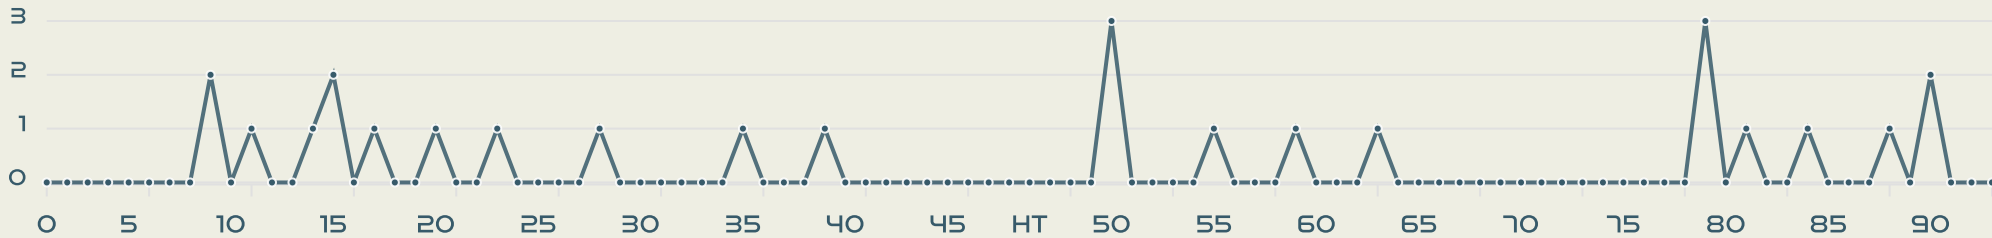

Goalkeeping Involvement

Japan GK Involvement Timeline

53
Total Involvements

Spain GK Involvement Timeline

27
Total Involvements

Goalkeeping Distribution

Goalkeeping Distribution

Japan

Goal Prevention

- Deflect and Retain
- Save and Deflect
- Save and Retain
- No Save Attempt
- Save Attempt

Intervention Type

- Deflect & Retain
- Save & Deflect
- Save & Retain
- No Save Attempt
- Save Attempt