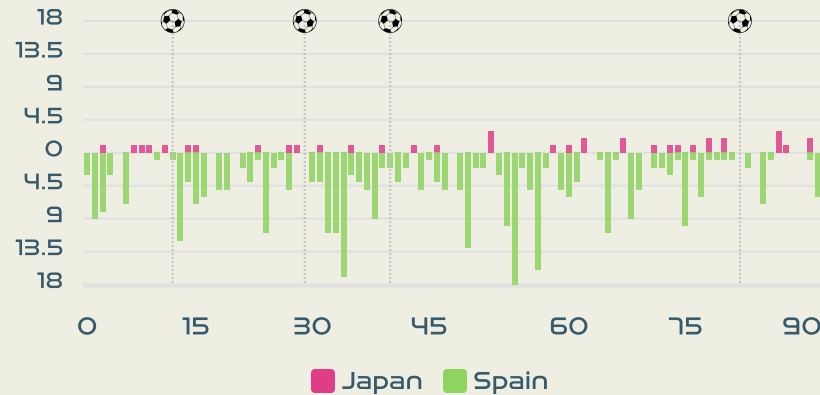

Distribution in the Final Third