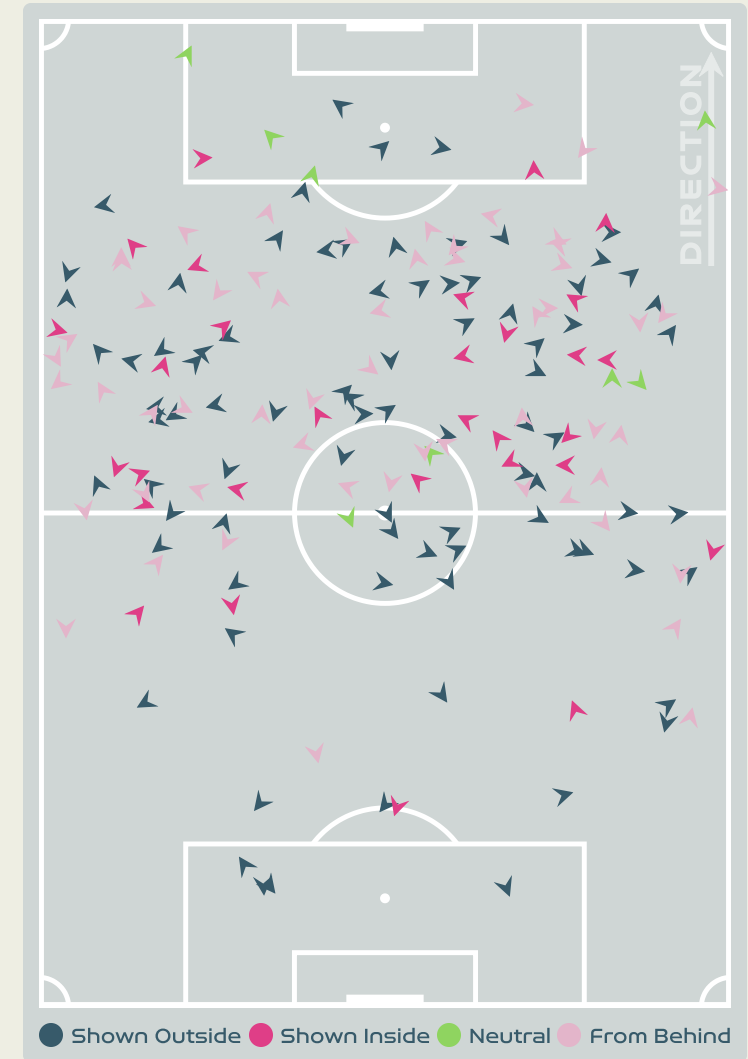

Most Direct Pressures

13

NAOMOTO Hikaru
LEFT WINGER

Most Direct Pressures

9

ABELLEIRA Teresa
DEFENSIVE MIDFIELD CENTRE

GOALKEEPING

Japan v Spain