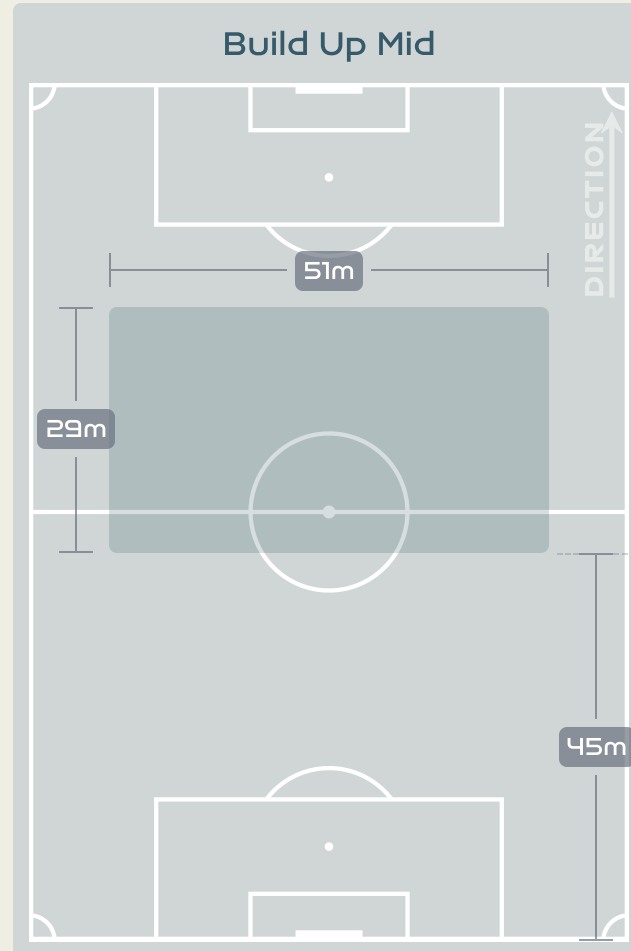

Phases of Play

IN POSSESSION

OUT OF POSSESSION

IN POSSESSION

Japan v Spain

In Possession Line Height & Team Length

In Possession Line Height & Team Length

Line Breaks

Japan

Attempted Line Breaks

112

Attempted Line Breaks 5

Inside Shape 4

Outside Shape 1

Attempted Line Breaks 68

Inside Shape 53