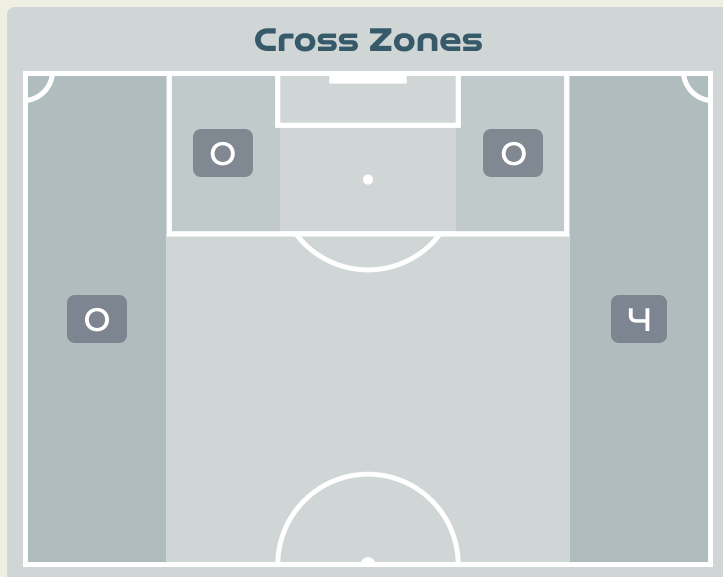

Delivery Type

Attempted

4

Completed

1

Most Crosses Attempted

2

MORIYA Miyabi
BENCH

#	Player	Inswing	Outswing	Driven	Lofted	Cutback	Push Cross	Total Attempted
1	YAMASHITA Ayaka	0	0	0	0	0	0	0
2	SHIMIZU Risa	0	0	0	0	0	1	1
3	MINAMI Moeka	0	0	0	0	0	0	0
4	KUMAGAI Saki	0	0	0	0	0	0	0
7	MIYAZAWA Hinata	0	0	0	0	0	0	0
8	NAOMOTO Hikaru	0	0	0	0	0	0	0
9	UEKI Riko	0	0	0	0	0	0	0
10	NAGANO Fuka	0	0	0	0	0	0	0
12	TAKAHASHI Hana	0	0	0	0	0	0	0
13	ENDO Jun	0	0	0	0	0	0	0
16	HAYASHI Honoka	0	0	0	0	0	0	0
6	SUGITA Hina	0	0	0	0	0	0	0
11	TANAKA Mina	0	0	0	0	0	0	0
14	HASEGAWA Yui	0	0	0	0	0	0	0
15	FUJINO Aoba	0	0	1	0	0	0	1
19	MORIYA Miyabi	0	0	0	1	0	1	2