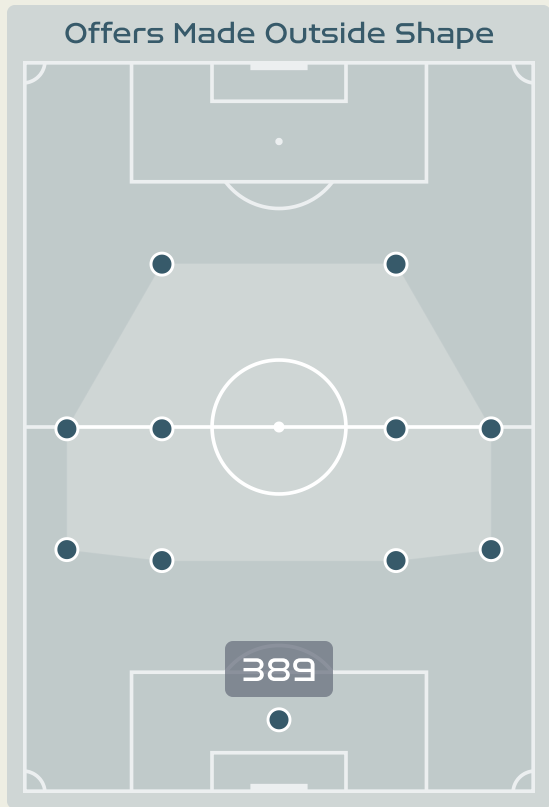

Offering to Receive

#	Player	Offers Made	Offers Received	% Made & Received
1	RODRIGUEZ Misa	2	1	50%
2	BATLLE Ona	101	46	45.5%
3	ABELLEIRA Teresa	98	35	35.7%
4	PAREDES Irene	4	1	25%
6	BONMATI Aitana	151	56	37.1%
8	CALDENTY Mariona	98	27	27.6%
10	HERMOSO Jennifer	69	25	36.2%
11	PUTELLAS Alexia	94	26	27.7%
18	PARALLUELO Salma	70	23	32.9%
19	CARMONA Olga	47	12	25.5%
20	GALVEZ Rocio	26	12	46.2%
9	GONZALEZ Esther	8	1	12.5%
12	HERNANDEZ Oihane	30	12	40%
15	NAVARRO Eva	24	5	20.8%
17	REDONDO Alba	30	3	10%
21	ZORNOZA Claudia	22	8	36.4%