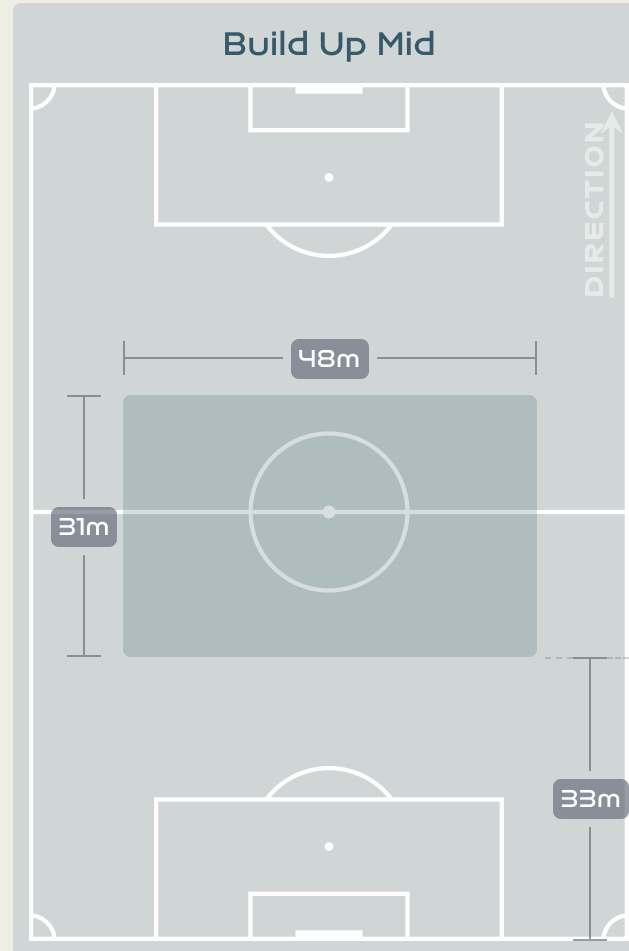

Phases of Play

IN POSSESSION

OUT OF POSSESSION

IN POSSESSION

Japan v Spain

In Possession Line Height & Team Length

In Possession Line Height & Team Length

Line Breaks

Japan

Attempted Line Breaks

112

Attempted Line Breaks 5

Inside Shape 4

Outside Shape 1

Attempted Line Breaks 68

Inside Shape 53