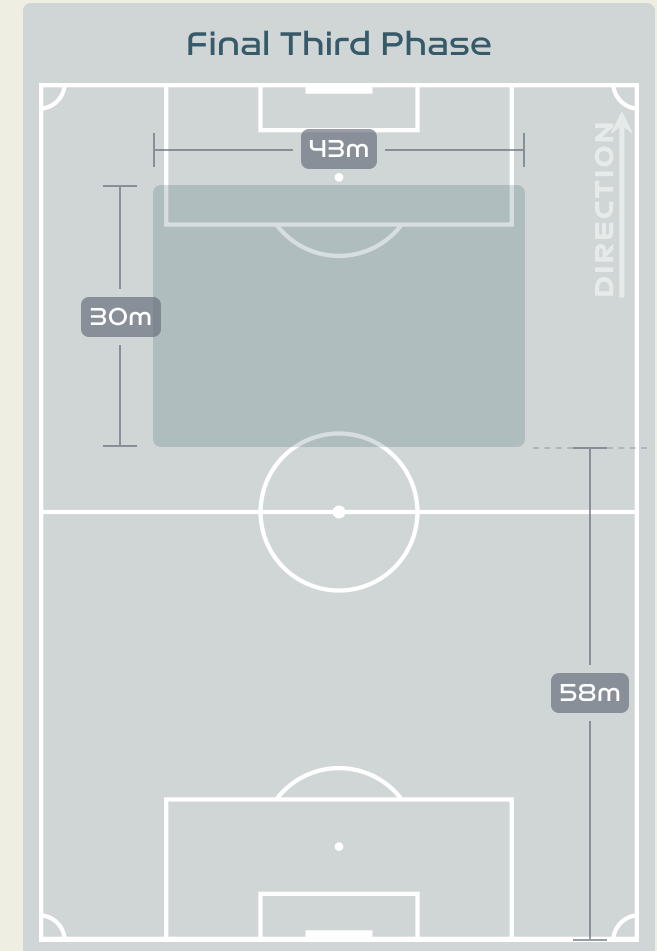

Phases of Play

IN POSSESSION

OUT OF POSSESSION

IN POSSESSION

Japan v Spain

In Possession Line Height & Team Length

In Possession Line Height & Team Length

Line Breaks

Japan

Attempted Line Breaks

112

Attempted Line Breaks 5

Inside Shape 4

Outside Shape 1

Attempted Line Breaks 68

Inside Shape 53