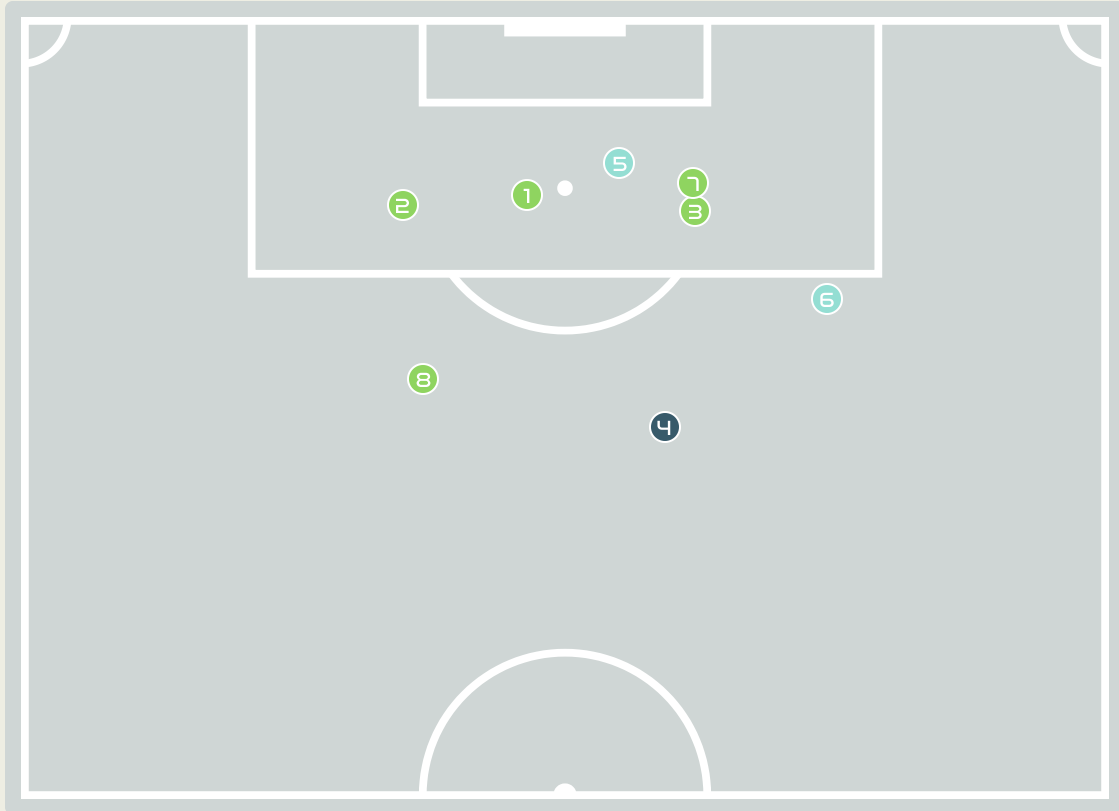

Intervention Body Type

- Head
- Hands
- Upper Body
- Lower Body
- Feet

11

Total Attempts on Goal Faced

100

Save %

Total Attempts on Goal Faced	Total Goal Interventions	Save & Retain	Deflect & Retain	Save & Deflect	Save Attempt	No Save Attempt
11	3	3	0	0	1	7

Goal Prevention

Total Attempts on Goal Faced	Total Goal Interventions	Save & Retain	Deflect & Retain	Save & Deflect	Save Attempt	No Save Attempt
8	2	2	0	0	5	1

Aerial Control

Delivery Types Faced

Total	In Swing	Out Swing	Driven	Lofted	Cutback	Push
21	1	9	1	10	0	0