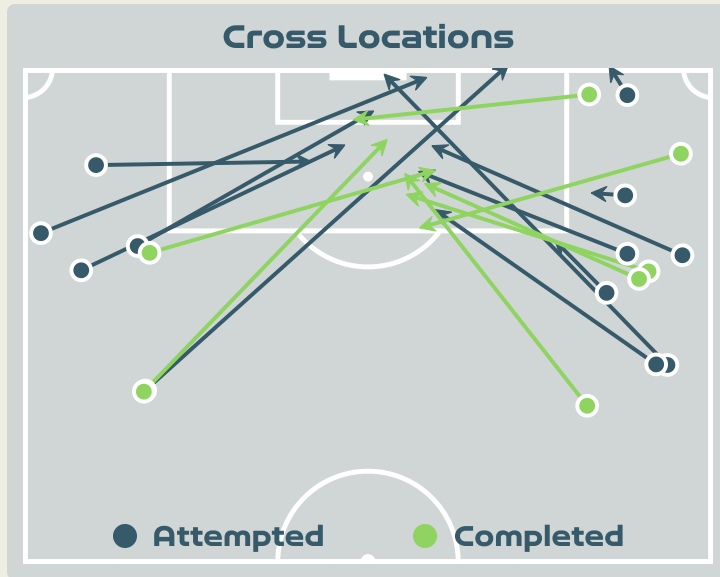

Crosses (Open Play)