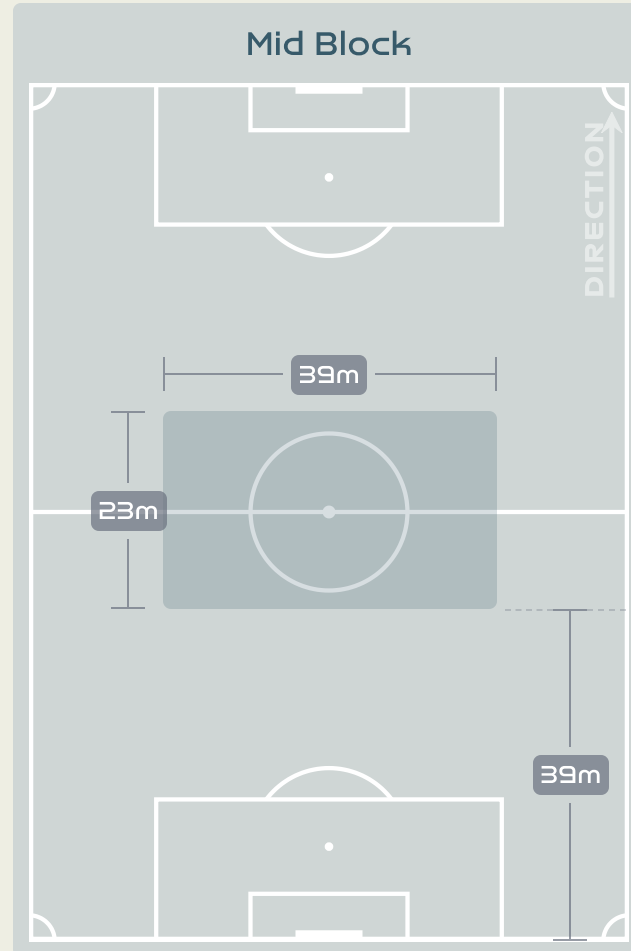

Possession Contests

Most Possession Regains

9

YAMASHITA Ayaka
GOALKEEPER

Defensive Actions

Blocks

Possession Contests

Most Possession Regains

Defensive Line Height & Team Length

Defensive Line Height & Team Length

Defensive Pressure

425	Total Pressures	178
69	Direct Pressures	53
1.27s	Avg Pressure Duration	1.43s
92	Forced Turnovers	70
21.57s	Ball Recovery Time	5.96s
202	Pushing on into Pressing	52
396	Pushing on	160
62	Pressing Direction Inside	30
264	Pressing Direction Outside	84