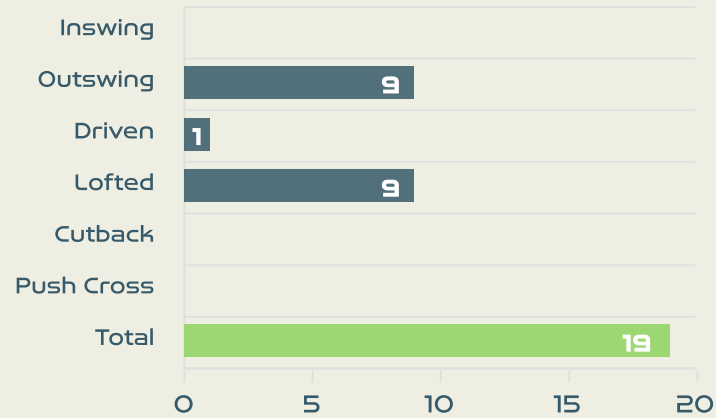

Crosses (Open Play)

Delivery Type

Attempted

4

Completed

1

Most Crosses Attempted

2

MORIYA Miyabi
BENCH

#	Player	Inswing	Outswing	Driven	Lofted	Cutback	Push Cross	Total Attempted
1	YAMASHITA Ayaka	0	0	0	0	0	0	0
2	SHIMIZU Risa	0	0	0	0	0	1	1
3	MINAMI Moeka	0	0	0	0	0	0	0
4	KUMAGAI Saki	0	0	0	0	0	0	0
7	MIYAZAWA Hinata	0	0	0	0	0	0	0
8	NAOMOTO Hikaru	0	0	0	0	0	0	0
9	UEKI Riko	0	0	0	0	0	0	0
10	NAGANO Fuka	0	0	0	0	0	0	0
12	TAKAHASHI Hana	0	0	0	0	0	0	0
13	ENDO Jun	0	0	0	0	0	0	0
16	HAYASHI Honoka	0	0	0	0	0	0	0
6	SUGITA Hina	0	0	0	0	0	0	0
11	TANAKA Mina	0	0	0	0	0	0	0
14	HASEGAWA Yui	0	0	0	0	0	0	0
15	FUJINO Aoba	0	0	1	0	0	0	1
19	MORIYA Miyabi	0	0	0	1	0	1	2

Crosses (Open Play)

Delivery Type

Attempted

19

Completed

7

Most Crosses Attempted

4