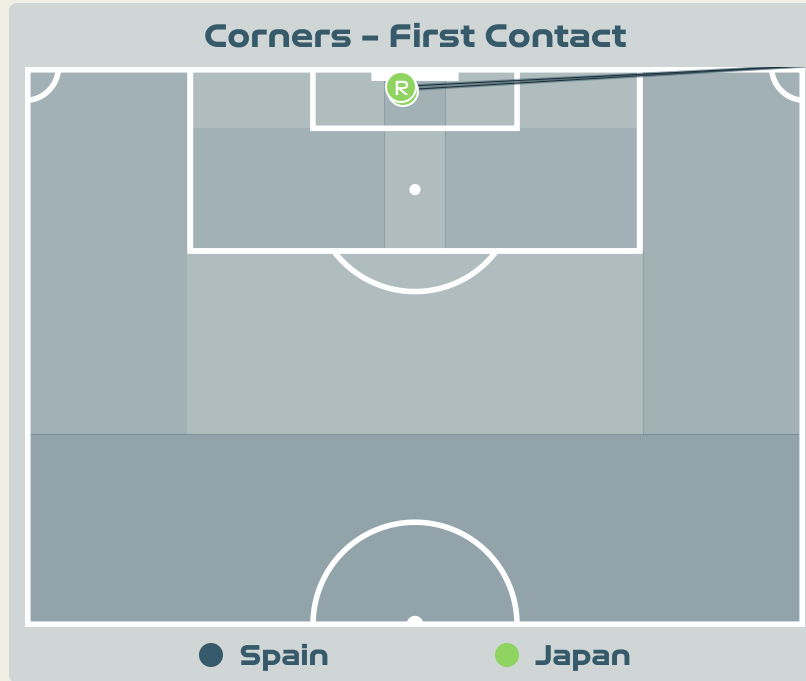

Set Plays - Corners

36

Total Set Plays

4

Total Free Kicks

0

Total Penalties

3

Total Corners

29

Total Throw Ins

Delivery Type	From Left Side	From Right Side	Total
Direct to Area	0	2	2
Short	1	0	1
Edge of Penalty Area	0	0	0

Delivery Style	Total
Inswing	1
Outswing	0
Driven	0

Free Kicks	
Type	Total
Direct	3
Direct (on target)	0
Direct (off target)	0
Indirect	1