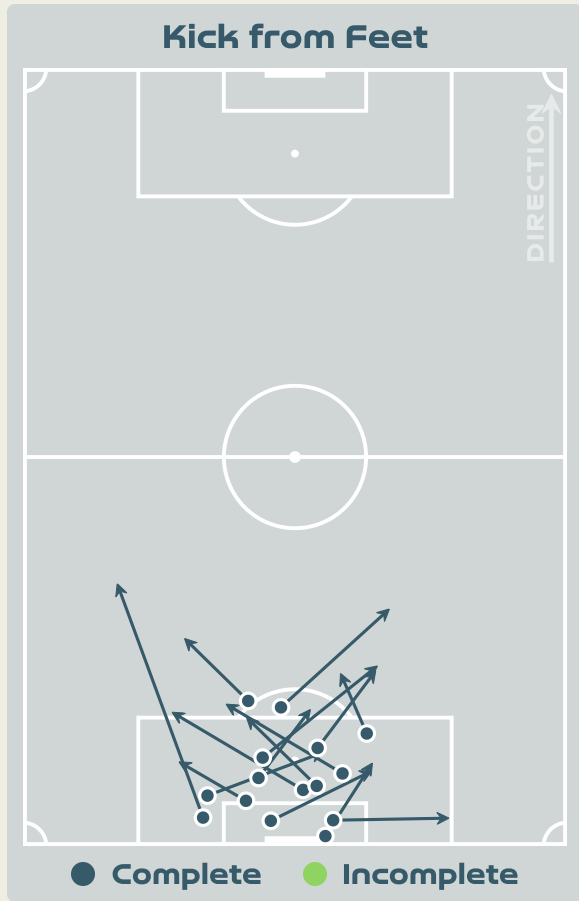

Goalkeeping Distribution