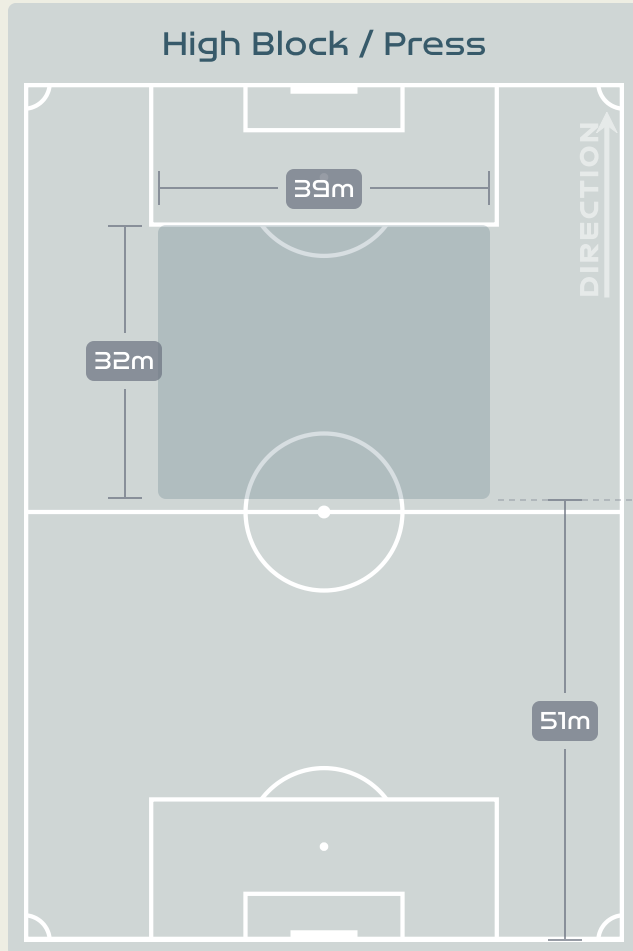

11
PAREDES Irene
RIGHT CENTRE BACK

#	Player	Total Possession Regains
1	RODRIGUEZ Misa	3
2	BATLLE Ona	8
3	ABELLEIRA Teresa	3
4	PAREDES Irene	11
6	BONMATI Aitana	3
8	CALDENTEY Mariona	1
10	HERMOSO Jennifer	2
11	PUTELLAS Alexia	3
18	PARALLUELO Salma	1
19	CARMONA Olga	1
20	GALVEZ Rocio	4
9	GONZALEZ Esther	0
12	HERNANDEZ Oihane	1
15	NAVARRO Eva	0
17	REDONDO Alba	1
21	ZORNOZA Claudia	1

Defensive Line Height & Team Length

Defensive Line Height & Team Length

Defensive Pressure

425	Total Pressures	178
69	Direct Pressures	53
1.27s	Avg Pressure Duration	1.43s
92	Forced Turnovers	70
21.57s	Ball Recovery Time	5.96s
202	Pushing on into Pressing	52
396	Pushing on	160
62	Pressing Direction Inside	30
264	Pressing Direction Outside	84