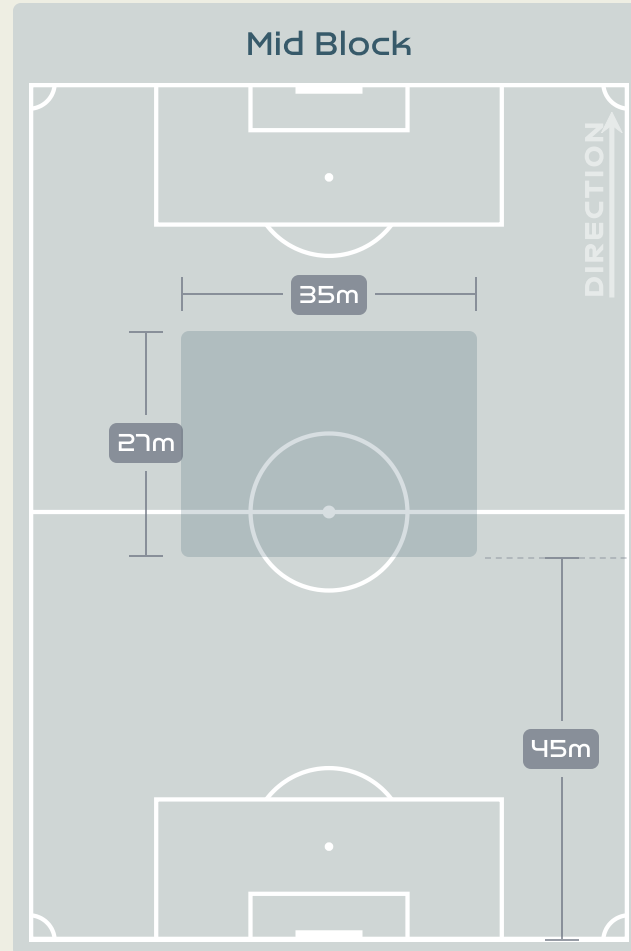

11
PAREDES Irene
RIGHT CENTRE BACK

#	Player	Total Possession Regains
1	RODRIGUEZ Misa	3
2	BATLLE Ona	8
3	ABELLEIRA Teresa	3
4	PAREDES Irene	11
6	BONMATI Aitana	3
8	CALDENTEY Mariona	1
10	HERMOSO Jennifer	2
11	PUTELLAS Alexia	3
18	PARALLUELO Salma	1
19	CARMONA Olga	1
20	GALVEZ Rocio	4
9	GONZALEZ Esther	0
12	HERNANDEZ Oihane	1
15	NAVARRO Eva	0
17	REDONDO Alba	1
21	ZORNOZA Claudia	1

Defensive Line Height & Team Length

Defensive Line Height & Team Length

Defensive Pressure

425	Total Pressures	178
69	Direct Pressures	53
1.27s	Avg Pressure Duration	1.43s
92	Forced Turnovers	70
21.57s	Ball Recovery Time	5.96s
202	Pushing on into Pressing	52
396	Pushing on	160
62	Pressing Direction Inside	30
264	Pressing Direction Outside	84