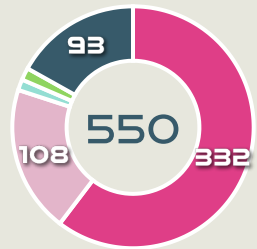

Movement Types by Phase

Final Third Phase

Progression Phase

Build Up Phase

All Movement Types

- In Front
- In Between
- Out to In
- In to Out
- In Behind

Top Ranked Players

Type	Player	Movements
In Front	6 BONMATI Aitana	88
In Between	6 BONMATI Aitana	38
Out to In	6 BONMATI Aitana	3
In to Out	6 BONMATI Aitana	3
In Behind	18 PARALLUELO Salma	29