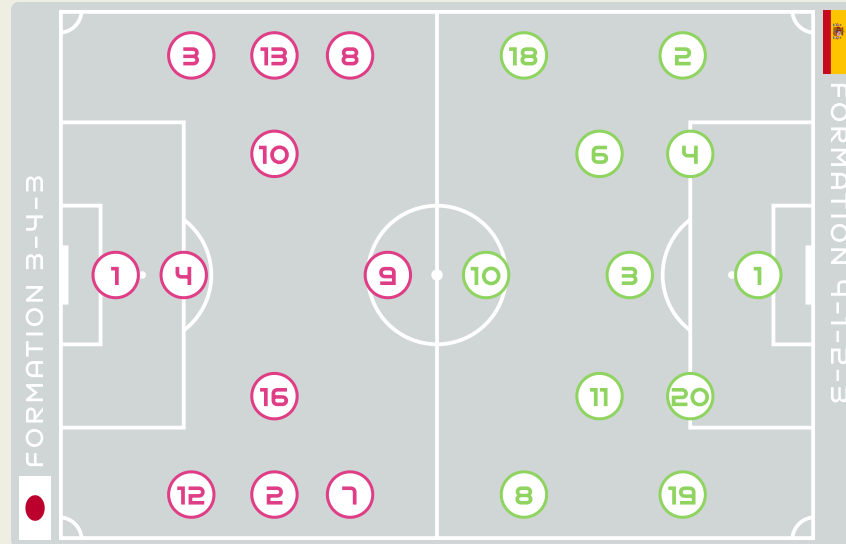

SUBSTITUTES

18	GK	TANAKA Momoko			
21	GK	HIRAO Chika			
5	DF	MIYAKE Shiori			
6	MF	SUGITA Hina	↑ 85'		
11	FW	TANAKA Mina	↑ 68'	⚽ 82'	
14	MF	HASEGAWA Yui	↑ 59'		
15	MF	FUJINO Aoba	↑ 46'		
17	MF	SEIKE Kiko			
19	DF	MORIYA Miyabi	↑ 59'		
20	FW	HAMANO Maika			
22	FW	CHIBA Remina			
23	DF	ISHIKAWA Rion