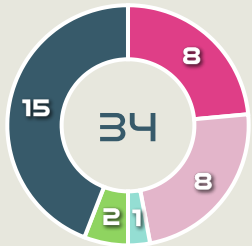

Offering to Receive

184
Total Offers Made

65
Total Offers Received

Most Offers
37
NAOMOTO Hikaru
LEFT WINGER

42
Offers Made in Final Third

88
Offers Made in Middle Third

54
Offers Made in Defensive Third

#	Player	Offers Made	Offers Received	% Made & Received
1	YAMASHITA Ayaka	3	2	66.7%
2	SHIMIZU Risa	10	3	30%
3	MINAMI Moeka	4	2	50%
4	KUMAGAI Saki	9	6	66.7%
7	MIYAZAWA Hinata	12	3	25%
8	NAOMOTO Hikaru	37	7	18.9%
9	UEKI Riko	20	7	35%
10	NAGANO Fuka	16	6	37.5%
12	TAKAHASHI Hana	15	7	46.7%
13	ENDO Jun	5	2	40%
16	HAYASHI Honoka	13	2	15.4%
6	SUGITA Hina	2	0	0%
11	TANAKA Mina	9	4	44.4%
14	HASEGAWA Yui	6	4	66.7%
15	FUJINO Aoba	10	5	50%
19	MORIYA Miyabi	13	5	38.5%

Movement to Receive

Movement Types by Phase

Final Third Phase

Progression Phase

Build Up Phase

All Movement Types

- In Front
- In Between
- Out to In
- In to Out
- In Behind

Top Ranked Players