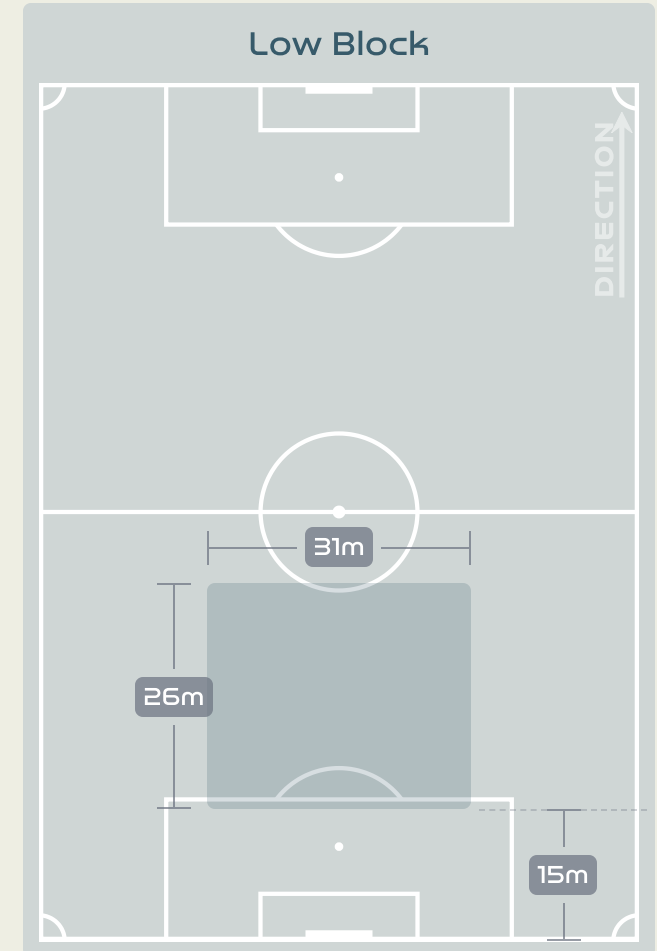

11
PAREDES Irene
RIGHT CENTRE BACK

#	Player	Total Possession Regains
1	RODRIGUEZ Misa	3
2	BATLLE Ona	8
3	ABELLEIRA Teresa	3
4	PAREDES Irene	11
6	BONMATI Aitana	3
8	CALDENTEY Mariona	1
10	HERMOSO Jennifer	2
11	PUTELLAS Alexia	3
18	PARALLUELO Salma	1
19	CARMONA Olga	1
20	GALVEZ Rocio	4
9	GONZALEZ Esther	0
12	HERNANDEZ Oihane	1
15	NAVARRO Eva	0
17	REDONDO Alba	1
21	ZORNOZA Claudia	1

Defensive Line Height & Team Length

Defensive Line Height & Team Length

Defensive Pressure

425	Total Pressures	178
69	Direct Pressures	53
1.27s	Avg Pressure Duration	1.43s
92	Forced Turnovers	70
21.57s	Ball Recovery Time	5.96s
202	Pushing on into Pressing	52
396	Pushing on	160
62	Pressing Direction Inside	30
264	Pressing Direction Outside	84