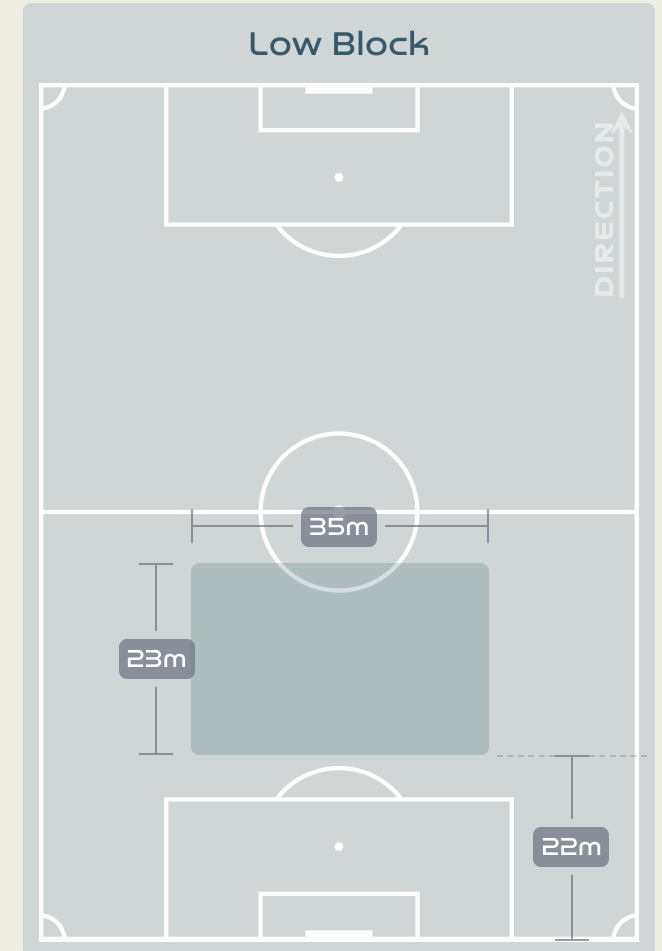

Defensive Line Height & Team Length