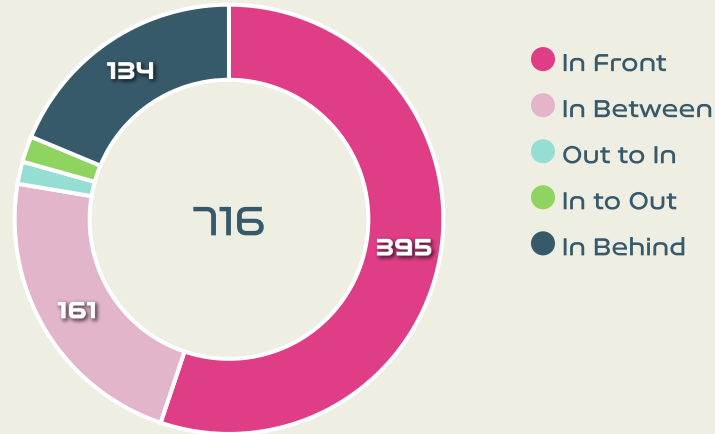

Movement Types by Phase

Final Third Phase

Progression Phase

Build Up Phase

All Movement Types

- In Front
- In Between
- Out to In
- In to Out
- In Behind

Top Ranked Players

Type	Player	Movements
In Front	6 BONMATI Aitana	88
In Between	6 BONMATI Aitana	38
Out to In	6 BONMATI Aitana	3
In to Out	6 BONMATI Aitana	3
In Behind	18 PARALLUELO Salma	29