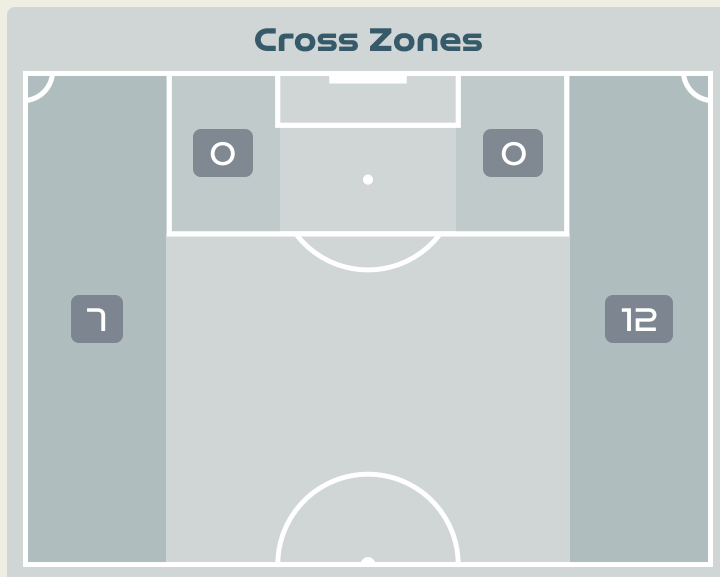

Delivery Type

Attempted

19

Completed

7

Most Crosses Attempted

4

BATLLE Ona
RIGHT BACK

#	Player	Inswing	Outswing	Driven	Lofted	Cutback	Push Cross	Total Attempted
1	RODRIGUEZ Misa	0	0	0	0	0	0	0
2	BATLLE Ona	0	2	0	2	0	0	4
3	ABELLEIRA Teresa	0	0	0	1	0	0	1
4	PAREDES Irene	0	1	1	1	0	0	3
6	BONMATI Aitana	0	0	0	1	0	0	1
8	CALDENTEY Mariona	0	0	0	1	0	0	1
10	HERMOSO Jennifer	0	0	0	1	0	0	1
11	PUTELLAS Alexia	0	0	0	0	0	0	0
18	PARALLUELO Salma	0	0	0	1	0	0	1
19	CARMONA Olga	0	1	0	0	0	0	1
20	GALVEZ Rocio	0	1	0	0	0	0	1
9	GONZALEZ Esther	0	0	0	0	0	0	0
12	HERNANDEZ Oihane	0	3	0	0	0	0	3
15	NAVARRO Eva	0	1	0	0	0	0	1
17	REDONDO Alba	0	0	0	0	0	0	0
21	ZORNOZA Claudia	0	0	0	1	0	0	1