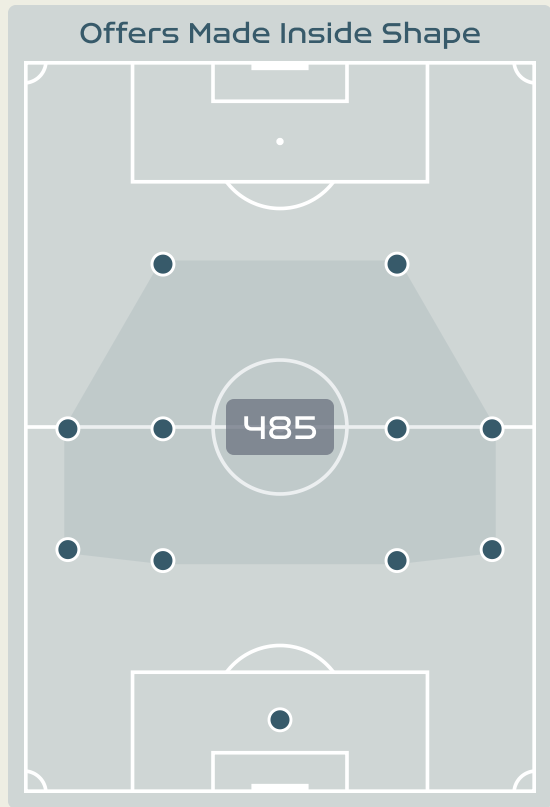

Offering to Receive

#	Player	Offers Made	Offers Received	% Made & Received
1	RODRIGUEZ Misa	2	1	50%
2	BATLLE Ona	101	46	45.5%
3	ABELLEIRA Teresa	98	35	35.7%
4	PAREDES Irene	4	1	25%
6	BONMATI Aitana	151	56	37.1%
8	CALDENTY Mariona	98	27	27.6%
10	HERMOSO Jennifer	69	25	36.2%
11	PUTELLAS Alexia	94	26	27.7%
18	PARALLUELO Salma	70	23	32.9%
19	CARMONA Olga	47	12	25.5%
20	GALVEZ Rocio	26	12	46.2%
9	GONZALEZ Esther	8	1	12.5%
12	HERNANDEZ Oihane	30	12	40%
15	NAVARRO Eva	24	5	20.8%
17	REDONDO Alba	30	3	10%
21	ZORNOZA Claudia	22	8	36.4%