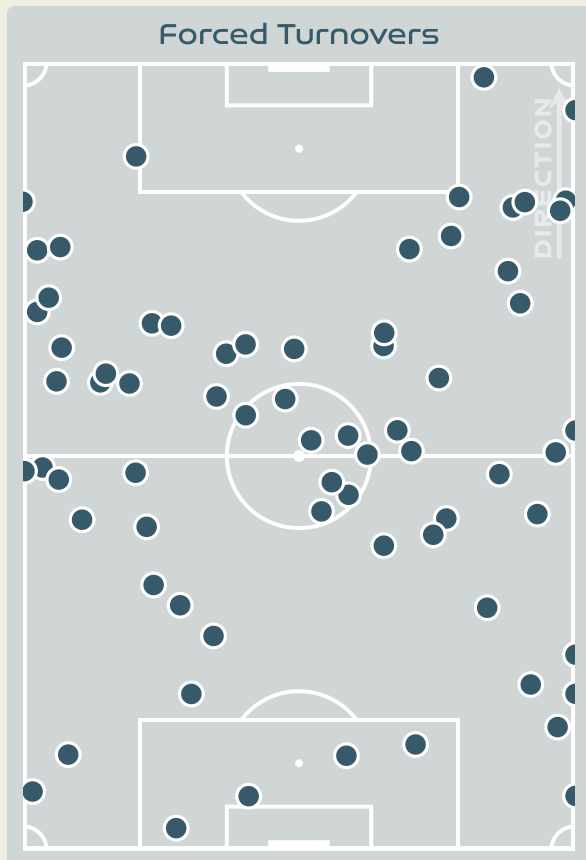

Possession Contests

Most Possession Regains

9

YAMASHITA Ayaka
GOALKEEPER

Defensive Actions

Blocks

Possession Contests

Most Possession Regains