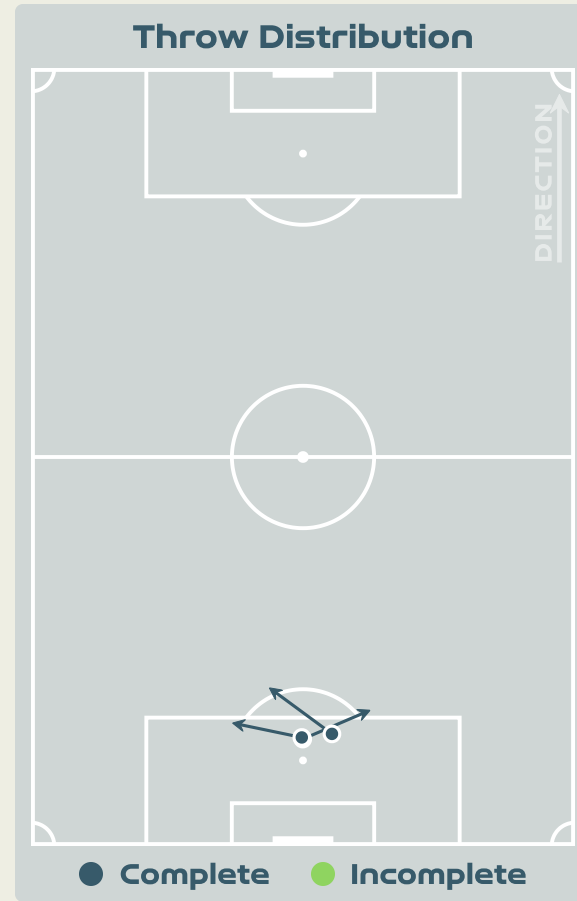

Goalkeeping Distribution