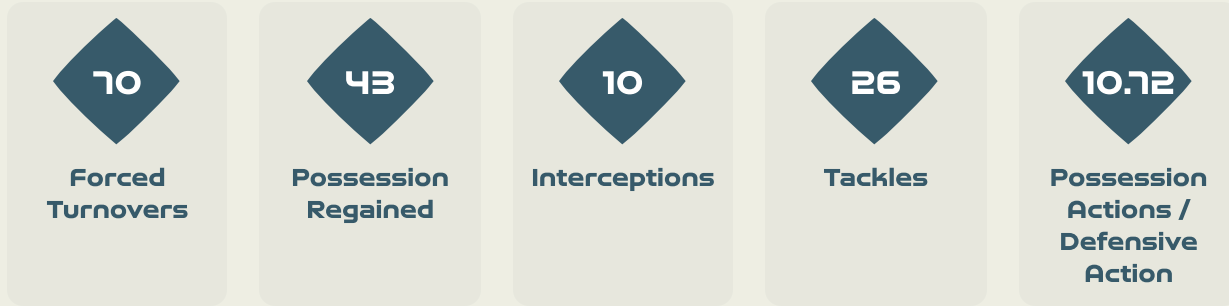

Possession Contests

Most Possession Regains

9

YAMASHITA Ayaka
GOALKEEPER

Defensive Actions

Blocks

Possession Contests

Most Possession Regains