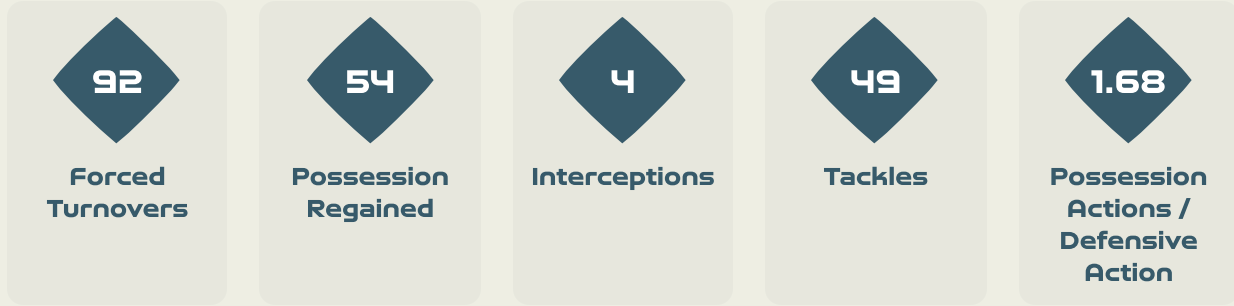

Defensive Actions