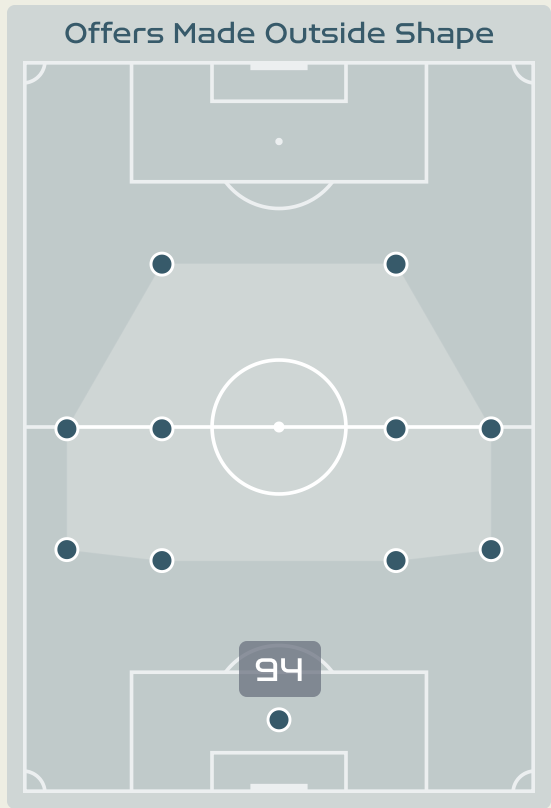

Offering to Receive

184
Total Offers Made

65
Total Offers Received

Most Offers
37
NAOMOTO Hikaru
LEFT WINGER

42
Offers Made in Final Third

88
Offers Made in Middle Third

54
Offers Made in Defensive Third

#	Player	Offers Made	Offers Received	% Made & Received
1	YAMASHITA Ayaka	3	2	66.7%
2	SHIMIZU Risa	10	3	30%
3	MINAMI Moeka	4	2	50%
4	KUMAGAI Saki	9	6	66.7%
7	MIYAZAWA Hinata	12	3	25%
8	NAOMOTO Hikaru	37	7	18.9%
9	UEKI Riko	20	7	35%
10	NAGANO Fuka	16	6	37.5%
12	TAKAHASHI Hana	15	7	46.7%
13	ENDO Jun	5	2	40%
16	HAYASHI Honoka	13	2	15.4%
6	SUGITA Hina	2	0	0%
11	TANAKA Mina	9	4	44.4%
14	HASEGAWA Yui	6	4	66.7%
15	FUJINO Aoba	10	5	50%
19	MORIYA Miyabi	13	5	38.5%