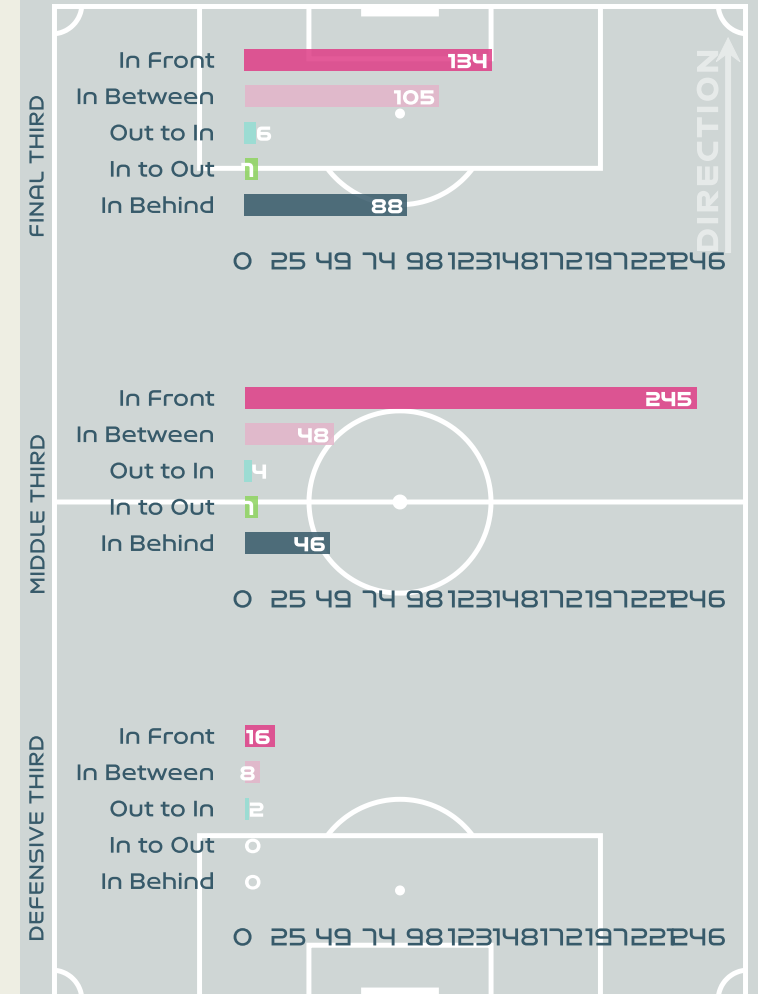

Movement Types Pitch Third