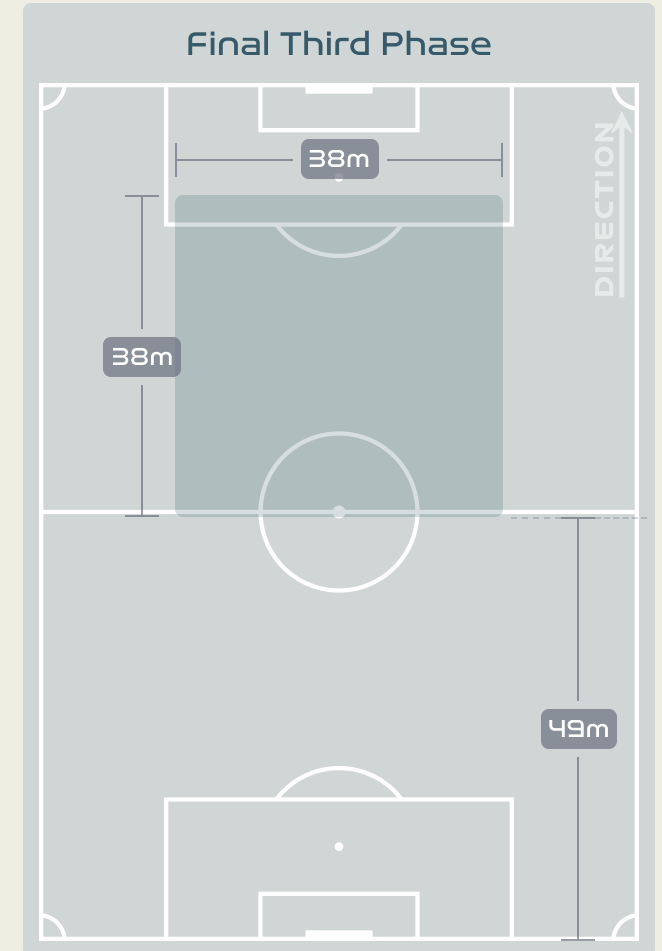

Phases of Play

IN POSSESSION

OUT OF POSSESSION

IN POSSESSION

Japan v Spain

In Possession Line Height & Team Length

In Possession Line Height & Team Length

Line Breaks

Japan

Attempted Line Breaks

112

Attempted Line Breaks 5

Inside Shape 4

Outside Shape 1

Attempted Line Breaks 68

Inside Shape 53