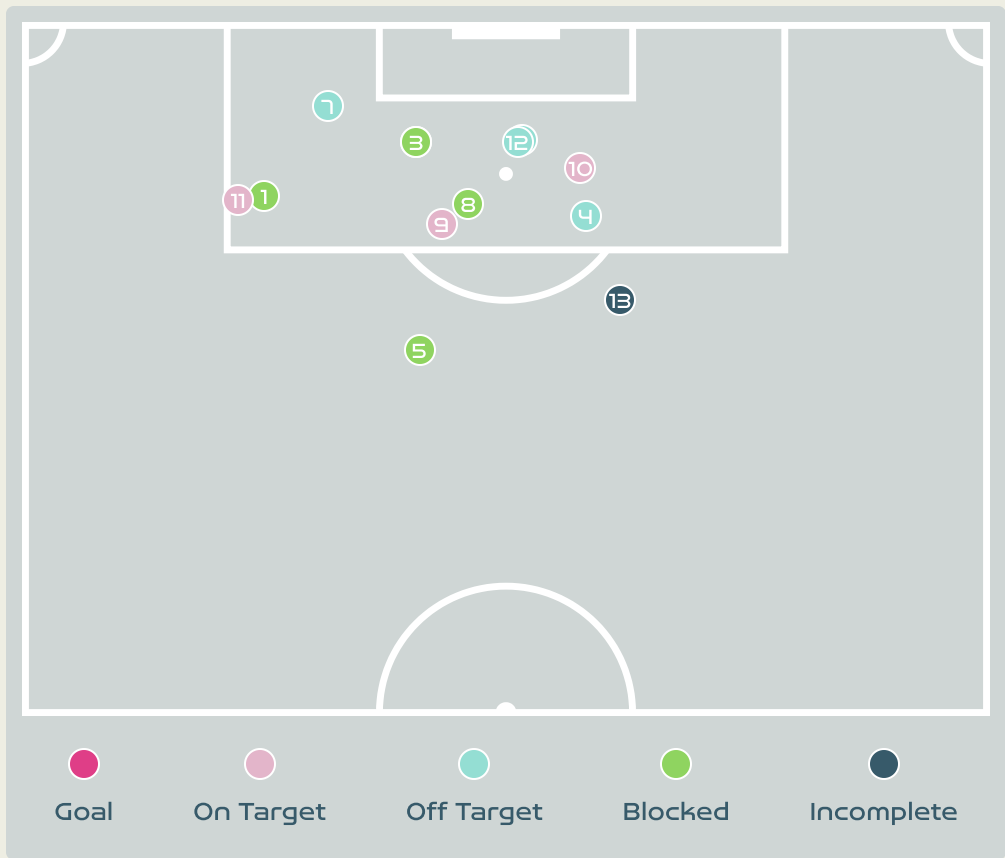

Attempts at Goal

Key	Outcome	Shots
	Goals	0
	On Target	2
	Off Target	0
	Blocked	1
	Incomplete	0

Attempts at Goal

Time	Player	Outcome	Body Part	Delivery Type
2	10 BACHMANN Ramona	Incomplete - Blocked	Right Foot	Pass
44	17 PIUBEL Seraina	On Target - Saved	Right Foot	Other
89	11 SOW Coumba	On Target - Saved	Right Foot	Pass

Attempts at Goal

Key	Outcome	Shots
●	Goals	0
●	On Target	3
●	Off Target	4
●	Blocked	4
●	Incomplete	2

Attempts at Goal

New Zealand

Time	Player	Outcome	Body Part	Delivery Type
10	13 STOTT Rebekah	Incomplete - Blocked	Left Foot	Loose Ball
10	4 BOTT C.J.	Incomplete - Player On Ball Error	Left Foot	Loose Ball
10	4 BOTT C.J.	Incomplete - Blocked	Right Foot	Loose Ball
13	10 LONGO Annalie	Off Target	Right Foot	Loose Ball
18	14 BOWEN Katie	Incomplete - Blocked	Right Foot	Freekick
18	10 LONGO Annalie	Deflected Off Target - Defensive Event	Right Foot	Pass
22	16 HAND Jacqui	Off Target	Left Foot	Pass
26	14 BOWEN Katie	Incomplete - Blocked	Right Foot	Loose Ball
73	6 STEINMETZ Malia	On Target - Saved	Right Foot	Corner
79	3 BUNGE Claudia	On Target	Head	Corner
87	16 HAND Jacqui	On Target - Saved	Right Foot	Pass
95	21 ESSON Victoria	Off Target	Head	Freekick
97	6 STEINMETZ Malia	Incomplete - Defensive Event	Right Foot	Loose Ball