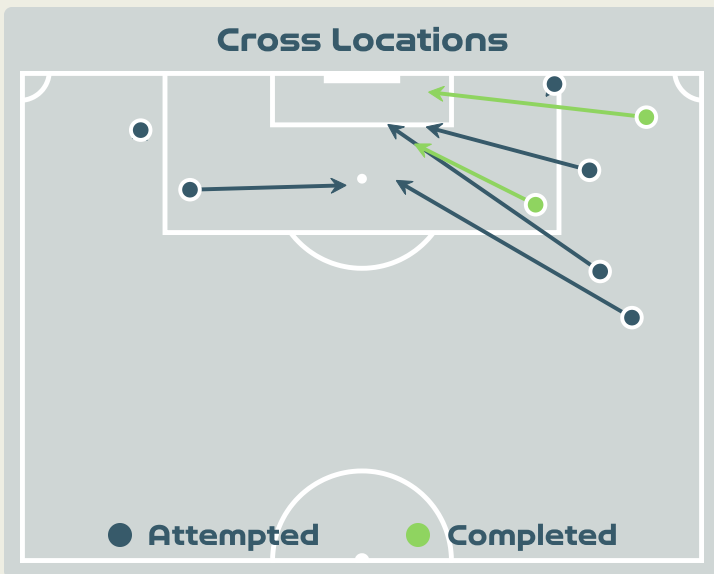

Crosses (Open Play)