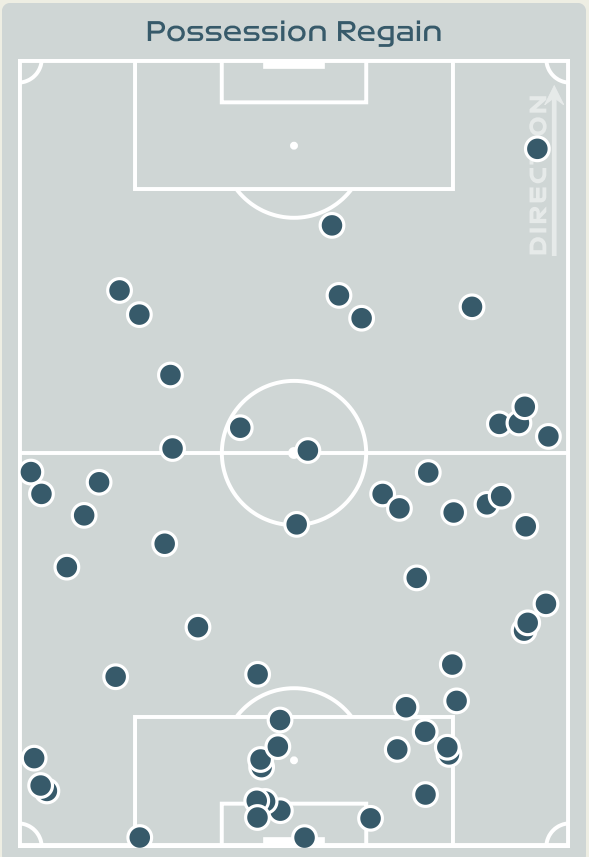

Tackles

3.49

Possession Actions / Defensive Action

Blocks

Possession Contests

Most Possession Regains

10

BOTT C.J.

RIGHT BACK

#	Player	Total Possession Regains
21	ESSON Victoria	5
2	PERCIVAL Ria	6
4	BOTT C.J.	10
6	STEINMETZ Malia	8
7	RILEY Ali	6
10	LONGO Annalie	1
11	CHANCE Olivia	0
13	STOTT Rebekah	7
14	BOWEN Katie	9
16	HAND Jacqui	2
17	WILKINSON Hannah	0
3	BUNGE Claudia	6
9	RENNIE Gabi	0
12	HASSETT Betsy	2
18	JALE Grace	1
20	RILEY Indiah-Paige	0