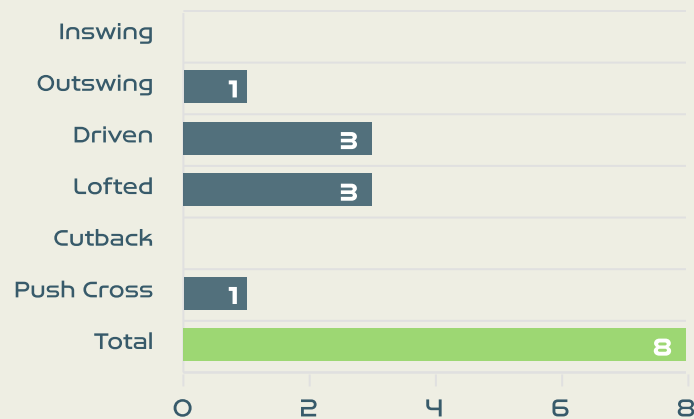

Delivery Type

#	Player	Inswing	Outswing	Driven	Lofted	Cutback	Push Cross	Total Attempted
1	THALMANN Gaelle	0	0	0	0	0	0	0
2	STIERLI Julia	0	0	0	0	0	0	0
5	MARITZ Noelle	0	0	0	0	0	0	0
6	REUTELER Geraldine	0	0	0	0	0	0	0
8	RIESEN Nadine	0	0	2	0	0	0	2
9	CRNOGORCEVIC Ana Maria	0	0	0	0	0	0	0
10	BACHMANN Ramona	0	1	0	0	0	0	1
11	SOW Coumba	0	0	1	0	0	0	1
13	WELTI Lia	0	0	0	0	0	0	0
17	PIUBEL Seraina	0	0	0	0	0	0	0
19	AIGBOGUN Eseosa	0	0	0	3	0	1	4
16	MAURON Sandrine	0	0	0	0	0	0	0
18	CALLIGARIS Viola	0	0	0	0	0	0	0
22	TERCHOUN Meriame	0	0	0	0	0	0	0
23	LEHMANN Alisha	0	0	0	0	0	0	0