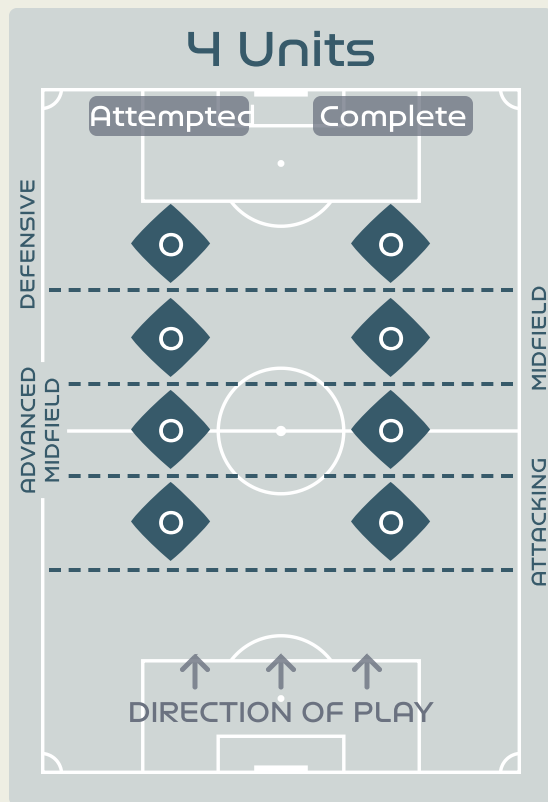

In Possession Line Height & Team Length

Line Breaks

Attempted Line Breaks

163

Attempted Line Breaks 10

Inside Shape	4
Outside Shape	6

Attempted Line Breaks 129

Inside Shape	99
Outside Shape	30

Attempted Line Breaks 24

Inside Shape	16
Outside Shape	8

Line Breaks

New Zealand

Attempted Line Breaks

118

Attempted Line Breaks 41
 Inside Shape 0
 Outside Shape 0

Attempted Line Breaks 41
 Inside Shape 47
 Outside Shape 30

Attempted Line Breaks 41
 Inside Shape 31
 Outside Shape 10

Line Breaks

					4 Units				3 Units			2 Units		Direction			Distribution Type		
#	Player	Line Breaks Attempted	Line Breaks Completed	Line Break Completion %	Attacking Line	Attacking Midfield Line	Midfield Line	Defensive Line	Attacking Line	Midfield Line	Defensive Line	Midfield Line	Defensive Line	Through	Around	Over	Pass	Cross	Ball Progression
1	THALMANN Gaelle	20	13	65%	0	0	1	0	8	10	0	1	0	0	0	20	20	0	0
2	STIERLI Julia	21	15	71%	1	1	1	0	6	10	0	2	0	2	4	15	21	0	0
5	MARITZ Noelle	19	14	73%	1	0	0	0	11	6	1	0	0	9	3	7	19	0	0
6	REUTELER Geraldine	12	7	58%	0	0	1	0	2	5	0	4	0	3	7	2	12	0	0
8	RIESEN Nadine	17	12	70%	0	0	0	0	5	9	0	2	1	3	3	11	16	1	0
9	CRNOGORCEVIC Ana Maria	10	5	50%	0	1	0	0	1	8	0	0	0	4	2	4	10	0	0
10	BACHMANN Ramona	13	9	69%	0	0	1	0	0	4	2	6	0	8	4	1	11	1	1
11	SOW Coumba	7	3	42%	0	0	0	0	0	4	1	1	1	3	1	3	7	0	0
13	WAEELTI Lia	17	13	76%	0	1	0	0	8	2	2	4	0	6	6	5	17	0	0
17	PIUBEL Seraina	4	1	25%	0	0	0	0	1	3	0	0	0	1	3	0	4	0	0
19	AIGBOGUN Eseosa	20	11	55%	0	1	0	0	4	11	2	2	0	3	4	13	19	1	0
16	MAURON Sandrine	0	0	0%	0	0	0	0	0	0	0	0	0	0	0	0	0	0	0
18	CALLIGARIS Viola	0	0	0%	0	0	0	0	0	0	0	0	0	0	0	0	0	0	0
22	TERCHOUN Meriame	2	1	50%	0	0	0	0	0	1	1	0	0	1	0	1	2	0	0
23	LEHMANN Alisha	1	1	100%	0	0	0	0	0	1	0	0	0	0	1	0	1	0	0