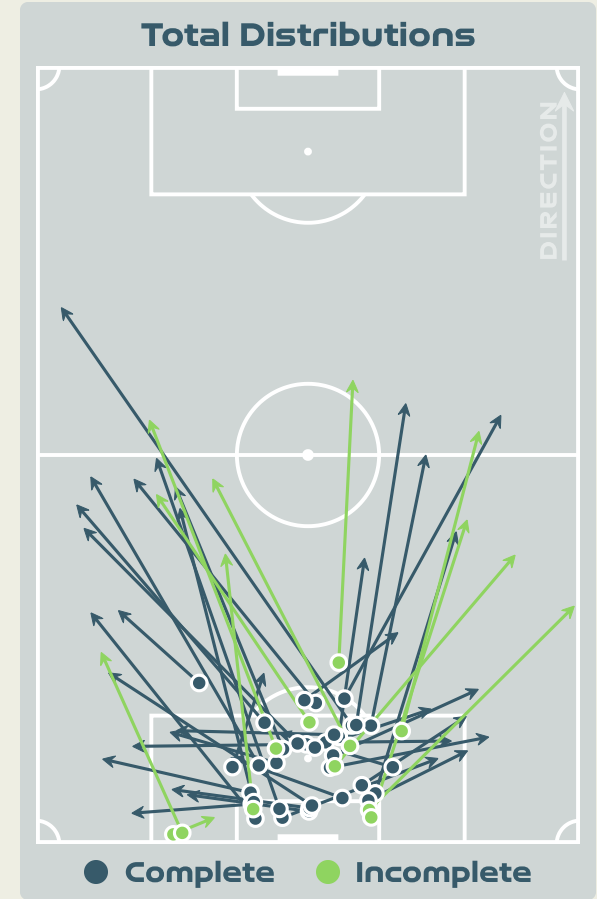

Goalkeeping Distribution