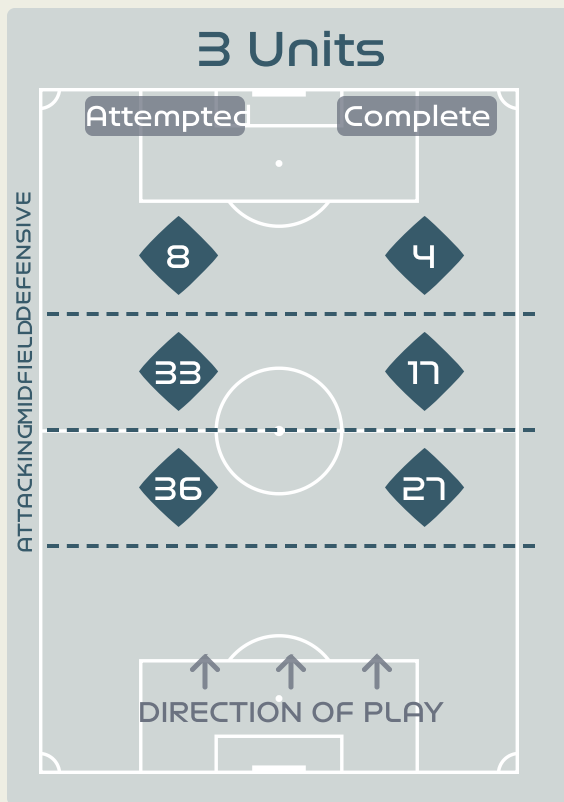

In Possession Line Height & Team Length

Line Breaks

Attempted Line Breaks

163

Attempted Line Breaks 10

Inside Shape	4
Outside Shape	6

Attempted Line Breaks 129

Inside Shape	99
Outside Shape	30

Attempted Line Breaks 24

Inside Shape	16
Outside Shape	8

Line Breaks

New Zealand

Attempted Line Breaks

118

Attempted Line Breaks 41
 Inside Shape 0
 Outside Shape 0

Attempted Line Breaks 41
 Inside Shape 47
 Outside Shape 30

Attempted Line Breaks 41
 Inside Shape 31
 Outside Shape 10

Line Breaks

					4 Units				3 Units			2 Units		Direction			Distribution Type		
#	Player	Line Breaks Attempted	Line Breaks Completed	Line Break Completion %	Attacking Line	Attacking Midfield Line	Midfield Line	Defensive Line	Attacking Line	Midfield Line	Defensive Line	Midfield Line	Defensive Line	Through	Around	Over	Pass	Cross	Ball Progression
1	THALMANN Gaelle	20	13	65%	0	0	1	0	8	10	0	1	0	0	0	20	20	0	0
2	STIERLI Julia	21	15	71%	1	1	1	0	6	10	0	2	0	2	4	15	21	0	0
5	MARITZ Noelle	19	14	73%	1	0	0	0	11	6	1	0	0	9	3	7	19	0	0
6	REUTELER Geraldine	12	7	58%	0	0	1	0	2	5	0	4	0	3	7	2	12	0	0
8	RIESEN Nadine	17	12	70%	0	0	0	0	5	9	0	2	1	3	3	11	16	1	0
9	CRNOGORCEVIC Ana Maria	10	5	50%	0	1	0	0	1	8	0	0	0	4	2	4	10	0	0
10	BACHMANN Ramona	13	9	69%	0	0	1	0	0	4	2	6	0	8	4	1	11	1	1
11	SOW Coumba	7	3	42%	0	0	0	0	0	4	1	1	1	3	1	3	7	0	0
13	WAEELTI Lia	17	13	76%	0	1	0	0	8	2	2	4	0	6	6	5	17	0	0
17	PIUBEL Seraina	4	1	25%	0	0	0	0	1	3	0	0	0	1	3	0	4	0	0
19	AIGBOGUN Eseosa	20	11	55%	0	1	0	0	4	11	2	2	0	3	4	13	19	1	0
16	MAURON Sandrine	0	0	0%	0	0	0	0	0	0	0	0	0	0	0	0	0	0	0
18	CALLIGARIS Viola	0	0	0%	0	0	0	0	0	0	0	0	0	0	0	0	0	0	0
22	TERCHOUN Meriame	2	1	50%	0	0	0	0	0	1	1	0	0	1	0	1	2	0	0
23	LEHMANN Alisha	1	1	100%	0	0	0	0	0	1	0	0	0	0	1	0	1	0	0