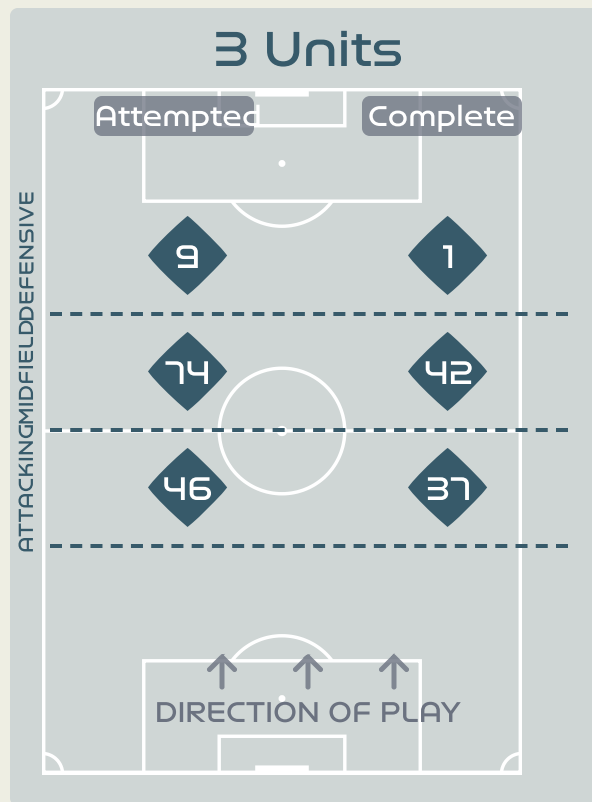

In Possession Line Height & Team Length

Line Breaks

Attempted Line Breaks

163

Attempted Line Breaks 10

Inside Shape	4
Outside Shape	6

Attempted Line Breaks 129

Inside Shape	99
Outside Shape	30

Attempted Line Breaks 24

Inside Shape	16
Outside Shape	8

Line Breaks

New Zealand

Attempted Line Breaks

118

Attempted Line Breaks 41
 Inside Shape 0
 Outside Shape 0

Attempted Line Breaks 41
 Inside Shape 47
 Outside Shape 30