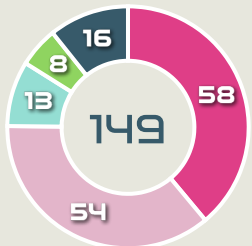

161
Offers Made in Final Third

305
Offers Made in Middle Third

69
Offers Made in Defensive Third

#	Player	Offers Made	Offers Received	% Made & Received
21	ESSON Victoria	16	5	31.2%
2	PERCIVAL Ria	27	6	22.2%
4	BOTT C.J.	46	12	26.1%
6	STEINMETZ Malia	90	24	26.7%
7	RILEY Ali	58	27	46.6%
10	LONGO Annalie	62	14	22.6%
11	CHANCE Olivia	16	2	12.5%
13	STOTT Rebekah	18	9	50%
14	BOWEN Katie	26	14	53.8%
16	HAND Jacqui	63	21	33.3%
17	WILKINSON Hannah	50	7	14%
3	BUNGE Claudia	0	0	0%
9	RENNIE Gabi	11	2	18.2%
12	HASSETT Betsy	33	7	21.2%
18	JALE Grace	12	4	33.3%
20	RILEY Indiah-Paige	7	4	57.1%

Movement to Receive

Movement Types by Phase

Final Third Phase

Progression Phase

Build Up Phase

All Movement Types

- In Front
- In Between
- Out to In
- In to Out
- In Behind

Top Ranked Players