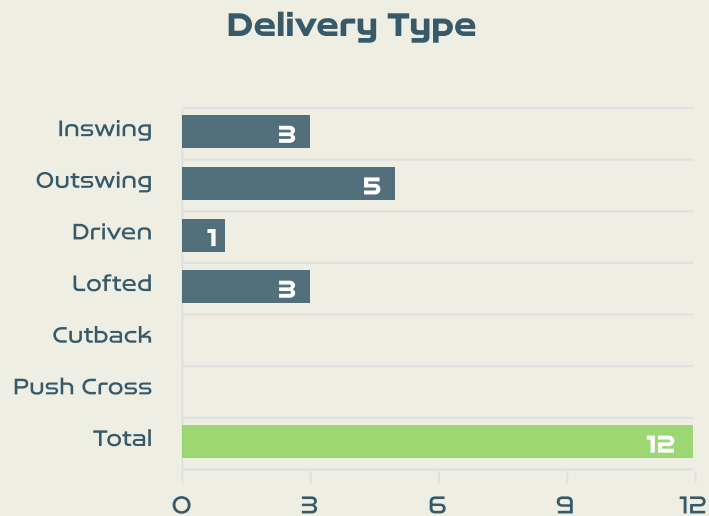

Attempted

8

Completed

2

Most Crosses Attempted

4

AIGBOGUN Eseosa
RIGHT BACK

Crosses (Open Play)