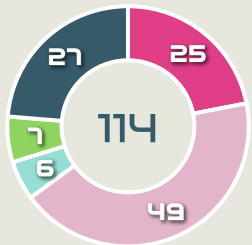

161
Offers Made in Final Third

305
Offers Made in Middle Third

69
Offers Made in Defensive Third

#	Player	Offers Made	Offers Received	% Made & Received
21	ESSON Victoria	16	5	31.2%
2	PERCIVAL Ria	27	6	22.2%
4	BOTT C.J.	46	12	26.1%
6	STEINMETZ Malia	90	24	26.7%
7	RILEY Ali	58	27	46.6%
10	LONGO Annalie	62	14	22.6%
11	CHANCE Olivia	16	2	12.5%
13	STOTT Rebekah	18	9	50%
14	BOWEN Katie	26	14	53.8%
16	HAND Jacqui	63	21	33.3%
17	WILKINSON Hannah	50	7	14%
3	BUNGE Claudia	0	0	0%
9	RENNIE Gabi	11	2	18.2%
12	HASSETT Betsy	33	7	21.2%
18	JALE Grace	12	4	33.3%
20	RILEY Indiah-Paige	7	4	57.1%

Movement to Receive

Movement Types by Phase

Final Third Phase

Progression Phase

Build Up Phase

All Movement Types

- In Front
- In Between
- Out to In
- In to Out
- In Behind

Top Ranked Players