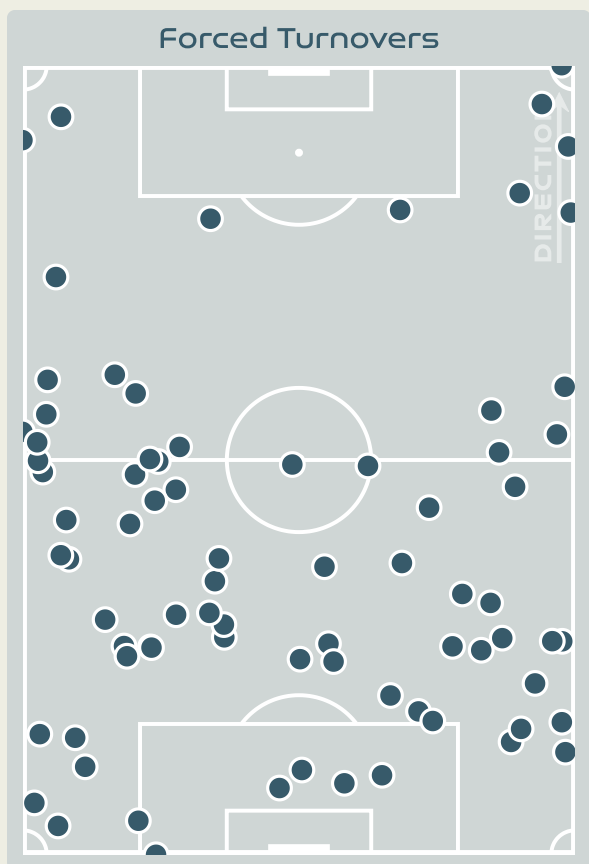

#	Player	Total Possession Regains
1	THALMANN Gaelle	6
2	STIERLI Julia	5
5	MARITZ Noelle	5
6	REUTELER Geraldine	4
8	RIESEN Nadine	7
9	CRNOGORCEVIC Ana Maria	3
10	BACHMANN Ramona	1
11	SOW Coumba	3
13	WAEELI Lia	10
17	PIUBEL Seraina	3
19	AIGBOGUN Eseosa	8
16	MAURON Sandrine	1
18	CALLIGARIS Viola	0
22	TERCHOUN Meriame	0
23	LEHMANN Alisha	0