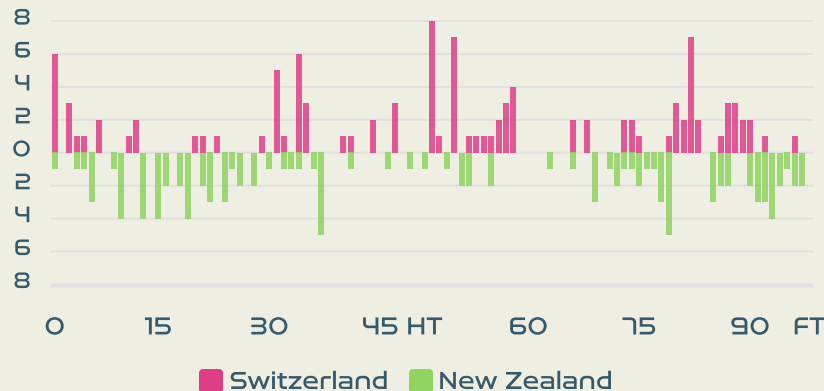

Distribution in the Final Third

Match Summary - Key Statistics

Switzerland		Possession		New Zealand	
Total	41.7%	14.8%	43.5%	Total	
0	Goals				0
3 (2)	Attempts at Goal (On Target)				13 (3)
490 (382)	Total Passes (Complete)				464 (360)
78 %	Pass Completion %				78 %
105	Completed Line Breaks				67
2	Defensive Line Breaks				5
76	Receptions in the Final Third				84
13	Crosses				19
10	Ball Progressions				13
215 (54)	Defensive Pressures Applied (Direct Pressures)				320 (80)
78	Forced Turnovers				91
101	Second Balls				99
114.2 km	Total Distance Covered				116 km
4.1 km	Zone 4 - Low Speed Sprinting: 19-23km/h				6 km