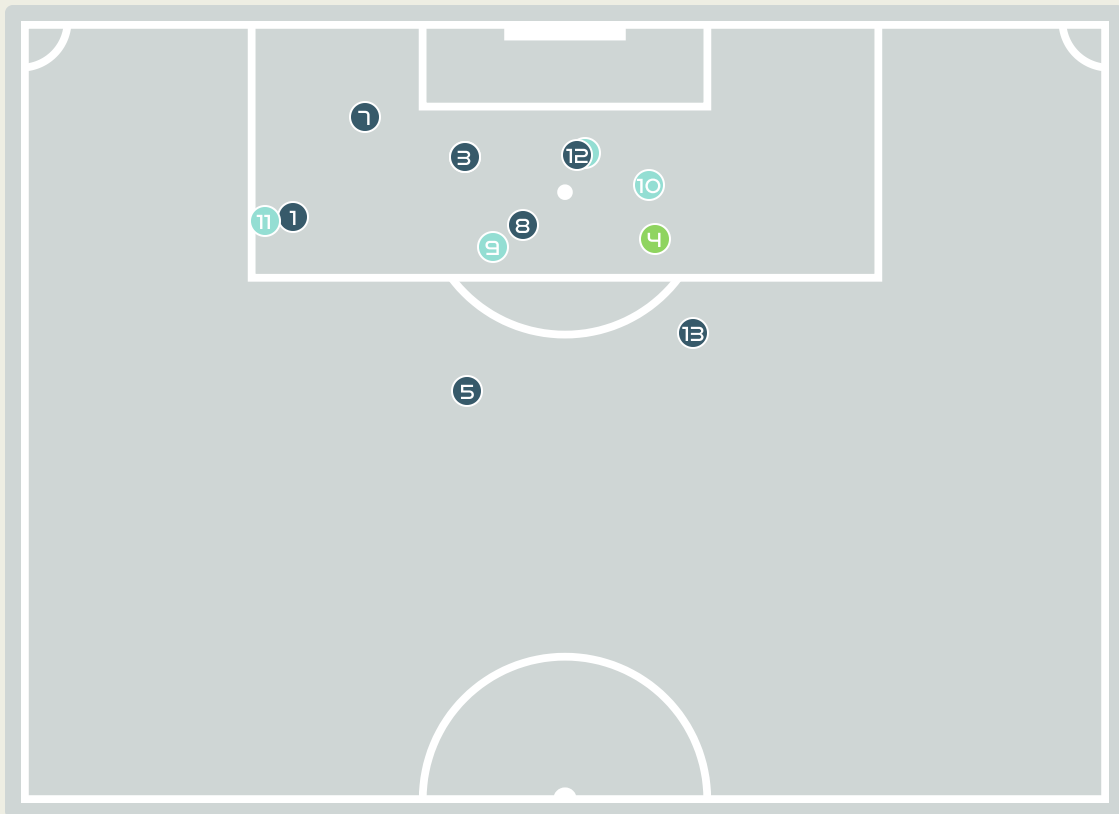

Goalkeeping Involvement

Switzerland

Switzerland GK Involvement Timeline

64

Total Involvements

New Zealand

New Zealand GK Involvement Timeline

30

Total Involvements

Goalkeeping Distribution

Goalkeeping Distribution

Goal Prevention

14
Total Attempts on Goal Faced

100
Save %

Total Attempts on Goal Faced	Total Goal Interventions	Save & Retain	Deflect & Retain	Save & Deflect	Save Attempt	No Save Attempt
14	4	4	0	0	1	9

Goal Prevention

4
Total Attempts on Goal Faced

100
Save %

Total Attempts on Goal Faced	Total Goal Interventions	Save & Retain	Deflect & Retain	Save & Deflect	Save Attempt	No Save Attempt
4	2	2	0	0	0	2

Aerial Control