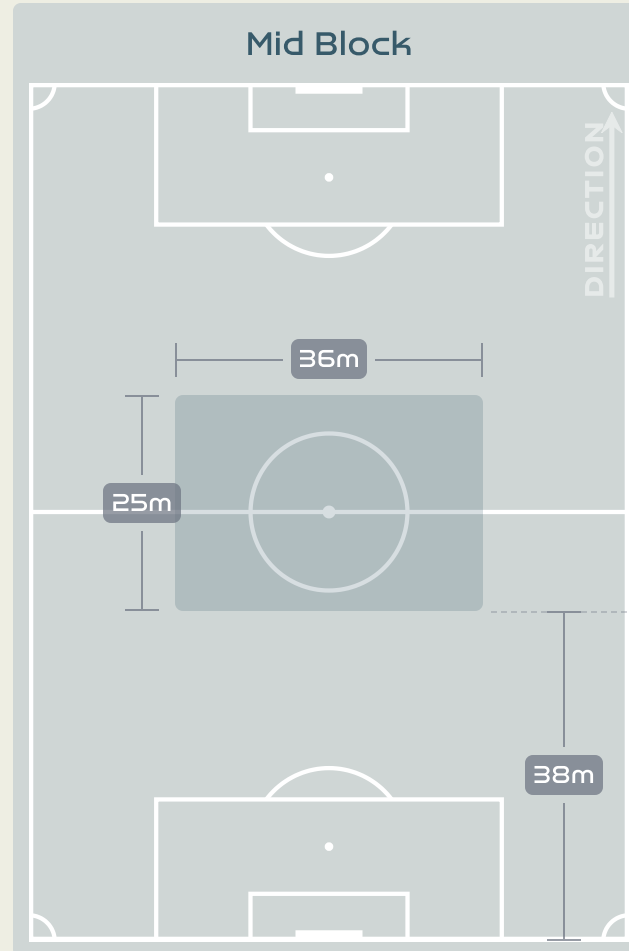

Tackles

3.49

Possession Actions / Defensive Action

Blocks

Possession Contests

Most Possession Regains

10

BOTT C.J.

Defensive Line Height & Team Length

Defensive Line Height & Team Length

Defensive Pressure

215	Total Pressures	320
54	Direct Pressures	80
1.34s	Avg Pressure Duration	1.38s
78	Forced Turnovers	91
9.67s	Ball Recovery Time	10.73s
80	Pushing on into Pressing	130
175	Pushing on	285
35	Pressing Direction Inside	71
113	Pressing Direction Outside	145