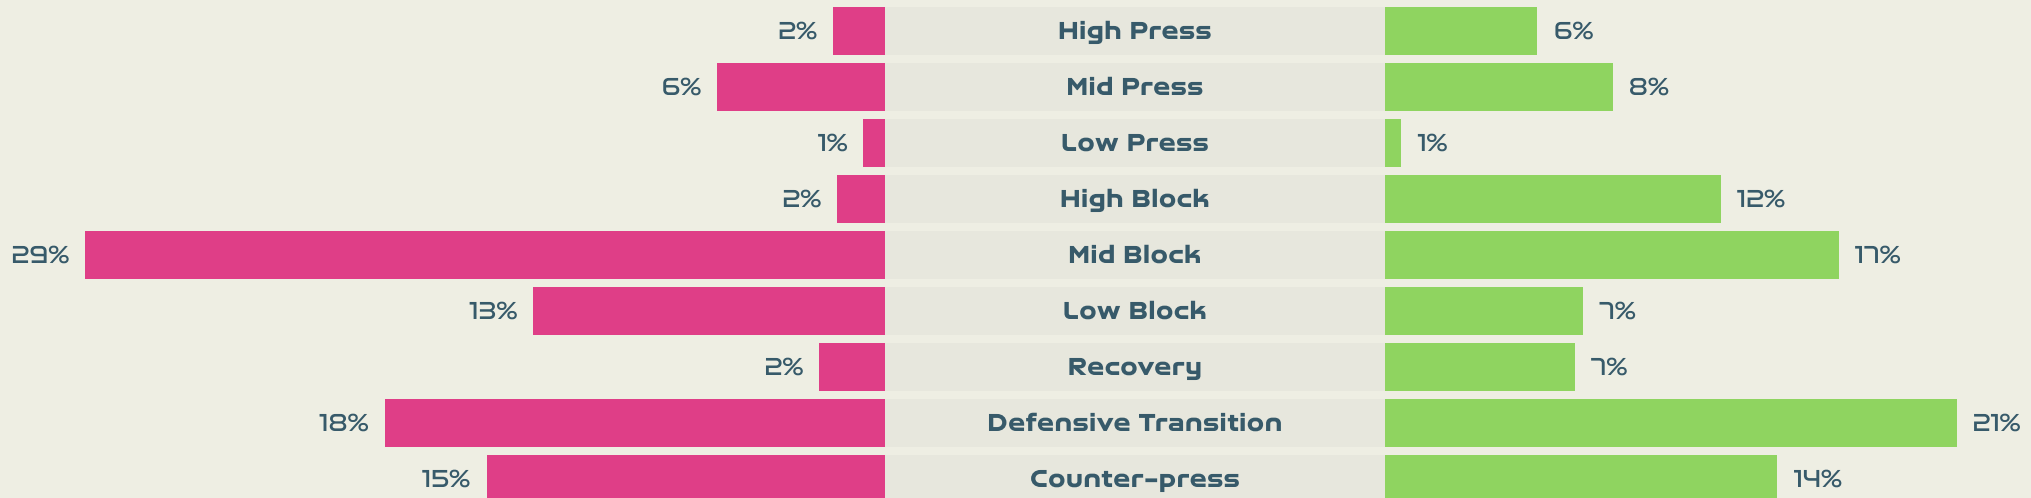

OUT OF POSSESSION