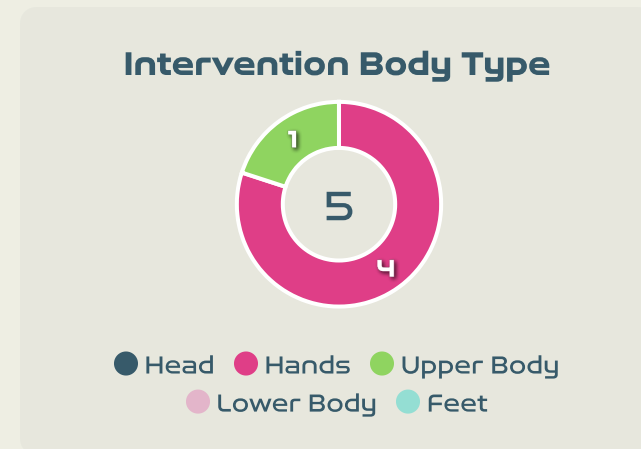

Total Involvements

Goalkeeping Distribution

Goalkeeping Distribution

Goal Prevention

14
Total Attempts on Goal Faced

100
Save %

Total Attempts on Goal Faced	Total Goal Interventions	Save & Retain	Deflect & Retain	Save & Deflect	Save Attempt	No Save Attempt
14	4	4	0	0	1	9

Goal Prevention

4
Total Attempts on Goal Faced

100
Save %

Total Attempts on Goal Faced	Total Goal Interventions	Save & Retain	Deflect & Retain	Save & Deflect	Save Attempt	No Save Attempt
4	2	2	0	0	0	2

Aerial Control