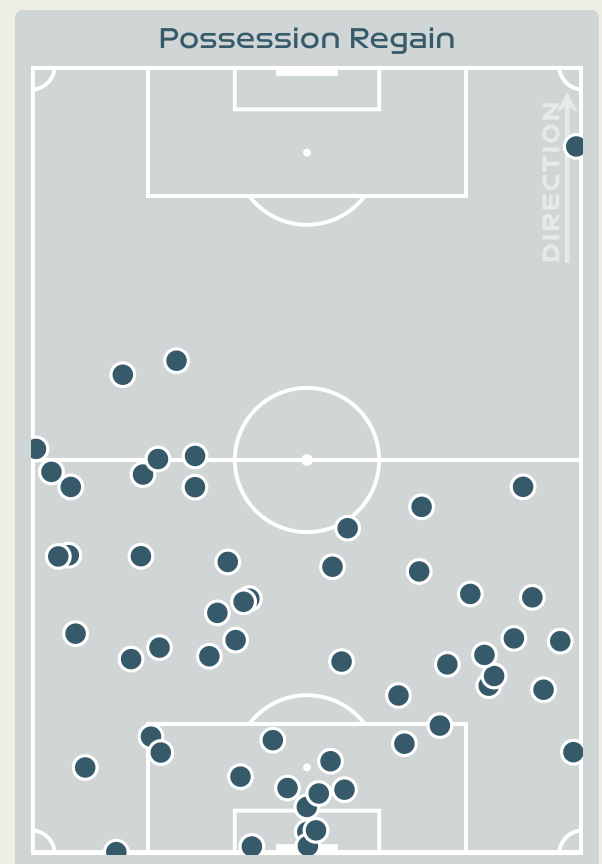

32

Tackles

3.39

Possession Actions / Defensive Action

Blocks

Possession Contests

Most Possession Regains

10

WAEELI Lia

DEFENSIVE MIDFIELD CENTRE

#	Player	Total Possession Regains
1	THALMANN Gaelle	6
2	STIERLI Julia	5
5	MARITZ Noelle	5
6	REUTELER Geraldine	4
8	RIESEN Nadine	7
9	CRNOGORCEVIC Ana Maria	3
10	BACHMANN Ramona	1
11	SOW Coumba	3
13	WAEELI Lia	10
17	PIUBEL Seraina	3
19	AIGBOGUN Eseosa	8
16	MAURON Sandrine	1
18	CALLIGARIS Viola	0
22	TERCHOUN Meriame	0
23	LEHMANN Alisha	0