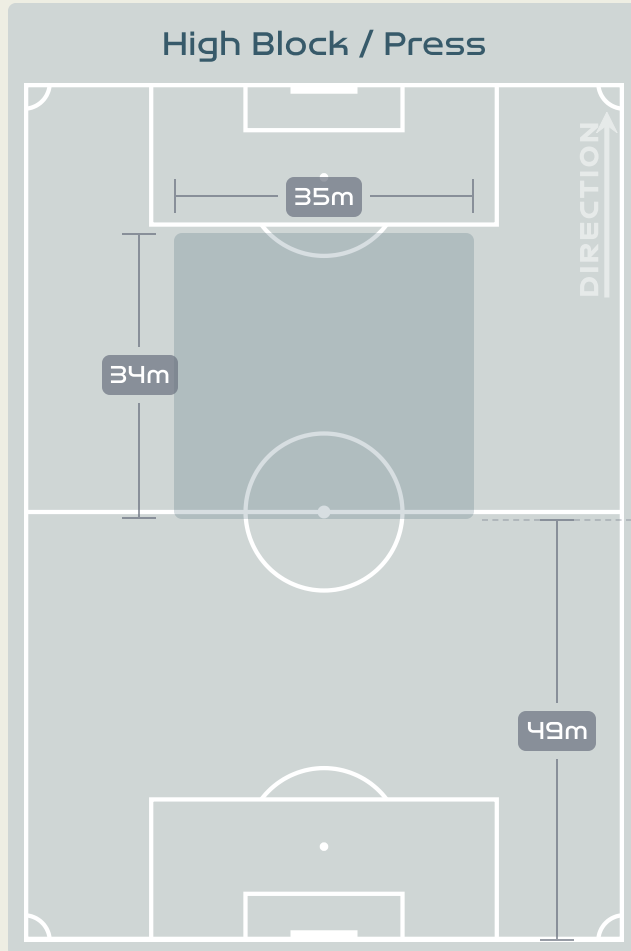

Defensive Line Height & Team Length