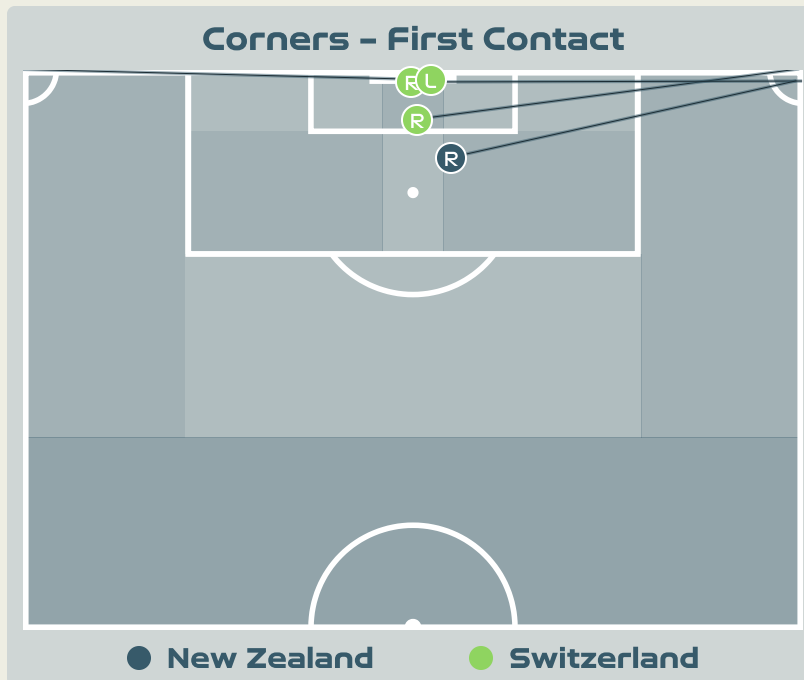

Delivery Types Faced

Total	In Swing	Out Swing	Driven	Lofted	Cutback	Push
19	6	8	1	4	0	0

Aerial Control

Delivery Types Faced

Total	In Swing	Out Swing	Driven	Lofted	Cutback	Push
13	4	1	3	4	0	1

SET PLAYS

Switzerland v New Zealand

Set Plays - Corners

Delivery Type	From Left Side	From Right Side	Total
Direct to Area	3	1	4
Short	0	0	0
Edge of Penalty Area	0	0	0

Delivery Style	Total
Inswing	4
Outswing	0
Driven	0

Free Kicks	
Type	Total
Direct	6
Direct (on target)	0
Direct (off target)	0
Indirect	2

First Contacts on Switzerland Crosses

Top 5 Player First Contacts		
Player	Team	Total
PERCIVAL Ria	New Zealand	1
BOWEN Katie	New Zealand	1
JALE Grace	New Zealand	1

Set Plays - Corners

Delivery Type	From Left Side	From Right Side	Total
Direct to Area	1	4	5
Short	0	0	0
Edge of Penalty Area	0	0	0