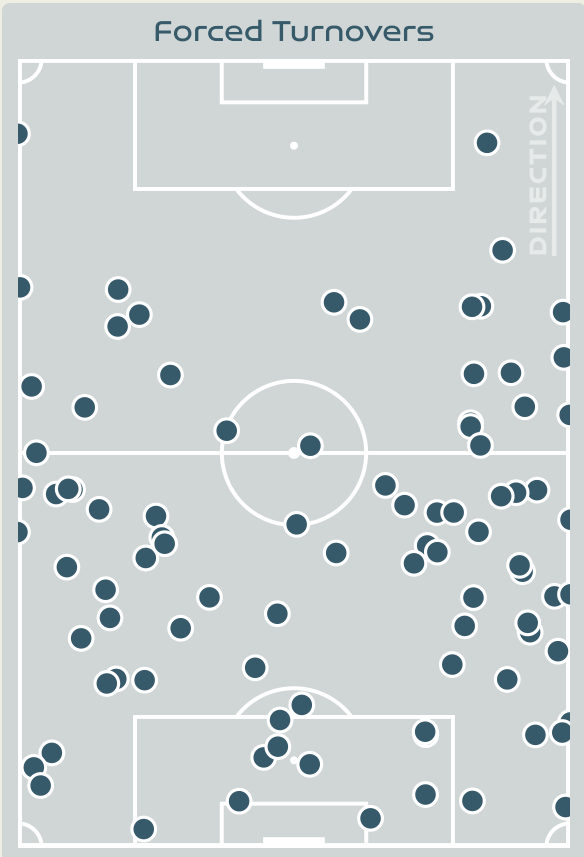

#	Player	Total Possession Regains
21	ESSON Victoria	5
2	PERCIVAL Ria	6
4	BOTT C.J.	10
6	STEINMETZ Malia	8
7	RILEY Ali	6
10	LONGO Annalie	1
11	CHANCE Olivia	0
13	STOTT Rebekah	7
14	BOWEN Katie	9
16	HAND Jacqui	2
17	WILKINSON Hannah	0
3	BUNGE Claudia	6
9	RENNIE Gabi	0
12	HASSETT Betsy	2
18	JALE Grace	1
20	RILEY Indiah-Paige	0