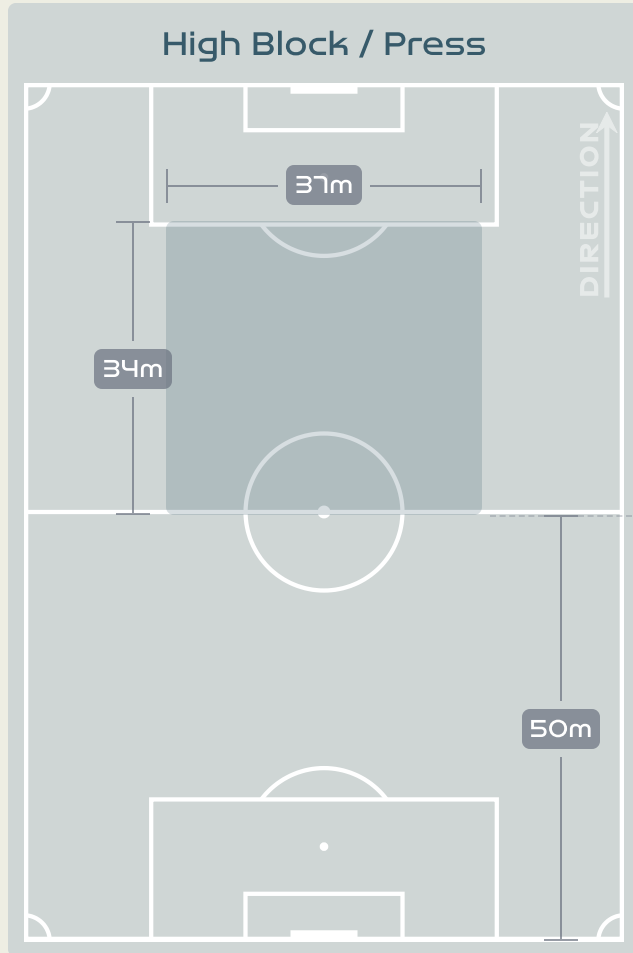

RIGHT BACK

#	Player	Total Possession Regains
21	ESSON Victoria	5
2	PERCIVAL Ria	6
4	BOTT C.J.	10
6	STEINMETZ Malia	8
7	RILEY Ali	6
10	LONGO Annalie	1
11	CHANCE Olivia	0
13	STOTT Rebekah	7
14	BOWEN Katie	9
16	HAND Jacqui	2
17	WILKINSON Hannah	0
3	BUNGE Claudia	6
9	RENNIE Gabi	0
12	HASSETT Betsy	2
18	JALE Grace	1
20	RILEY Indiah-Paige	0

Defensive Line Height & Team Length

Defensive Line Height & Team Length

Defensive Pressure

215	Total Pressures	320
54	Direct Pressures	80
1.34s	Avg Pressure Duration	1.38s
78	Forced Turnovers	91
9.67s	Ball Recovery Time	10.73s
80	Pushing on into Pressing	130
175	Pushing on	285
35	Pressing Direction Inside	71
113	Pressing Direction Outside	145