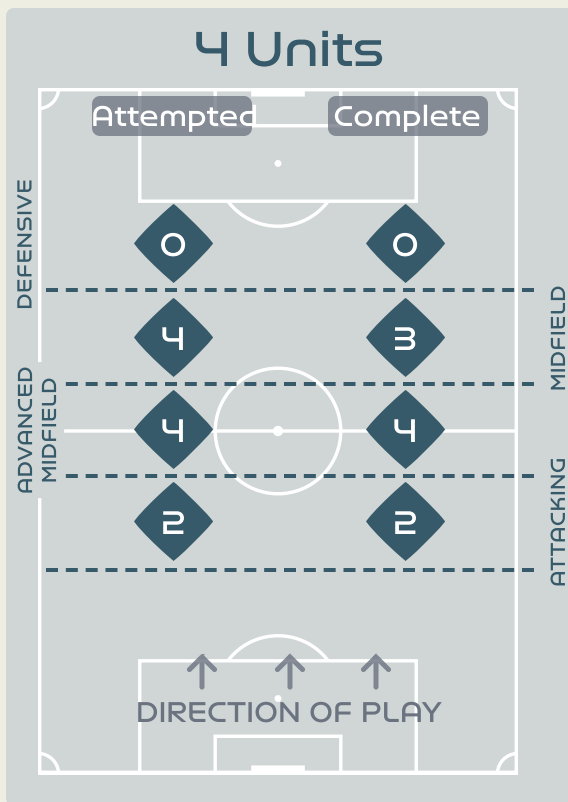

In Possession Line Height & Team Length

Line Breaks

Attempted Line Breaks

163

Attempted Line Breaks 10

Inside Shape	4
Outside Shape	6

Attempted Line Breaks 129

Inside Shape	99
Outside Shape	30

Attempted Line Breaks 24

Inside Shape	16
Outside Shape	8

Line Breaks

New Zealand

Attempted Line Breaks

118

Attempted Line Breaks 41
 Inside Shape 0
 Outside Shape 0

Attempted Line Breaks 41
 Inside Shape 47
 Outside Shape 30