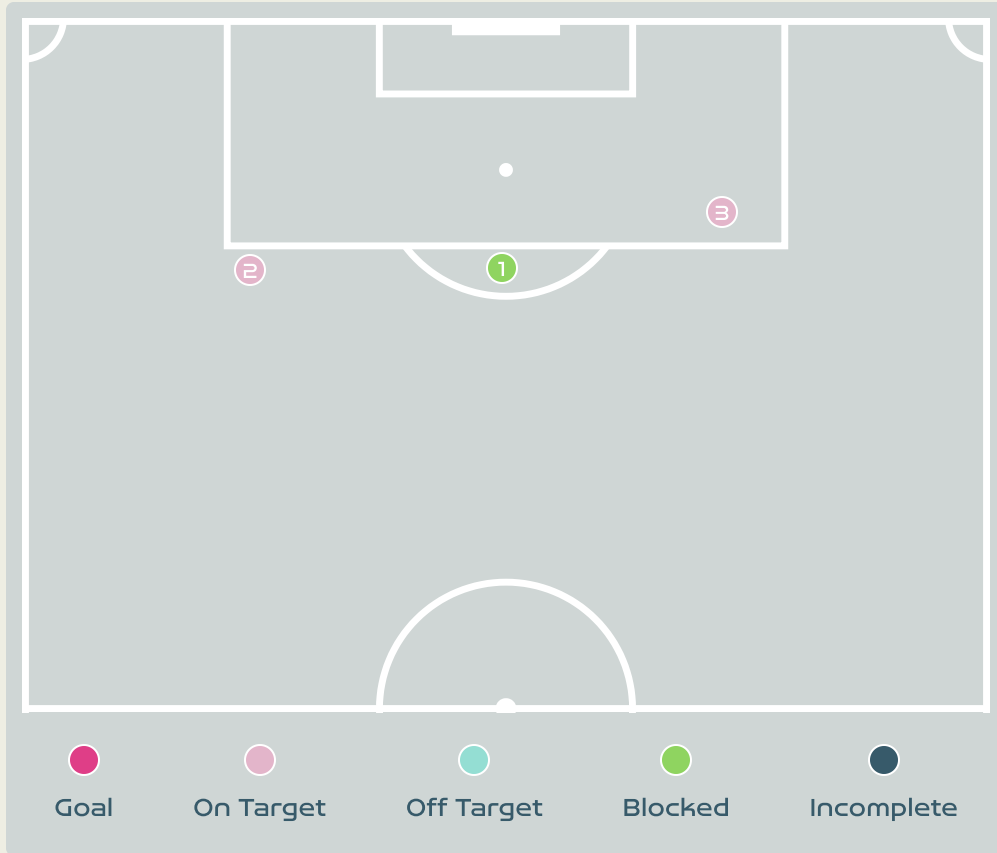

Attempts at Goal

Key	Outcome	Shots
	Goals	0
	On Target	2
	Off Target	0
	Blocked	1
	Incomplete	0