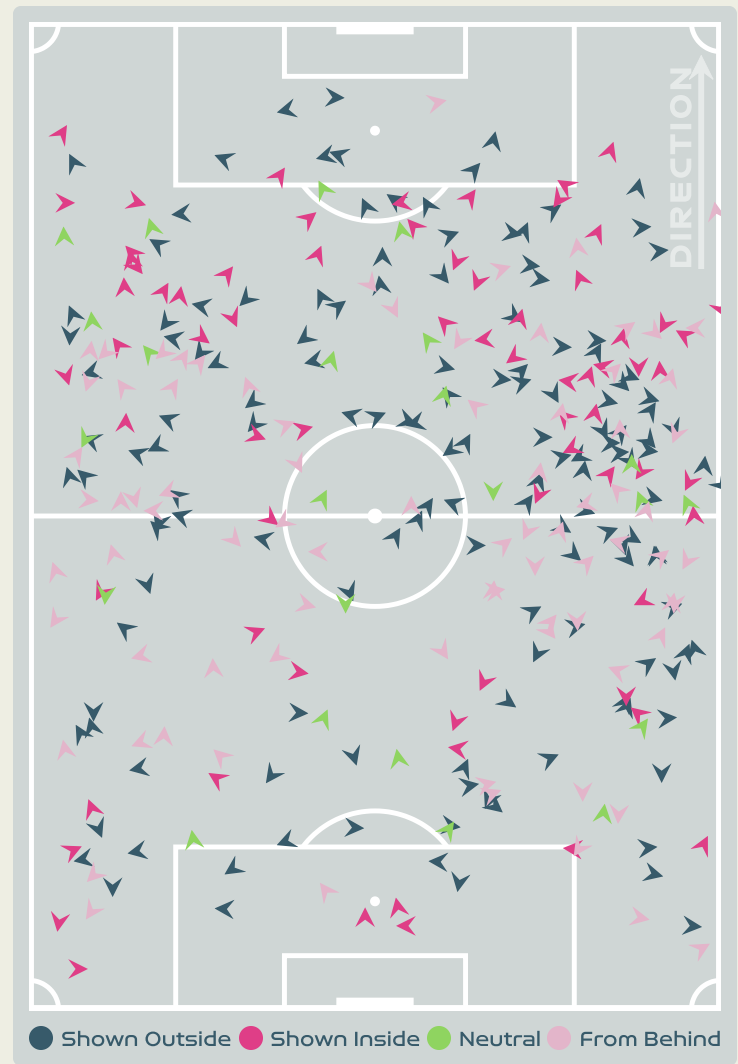

Most Direct Pressures

10

RIESEN Nadine
LEFT BACK

Most Direct Pressures

13

STEINMETZ Malia
DEFENSIVE MIDFIELD CENTRE

GOALKEEPING

Switzerland v New Zealand