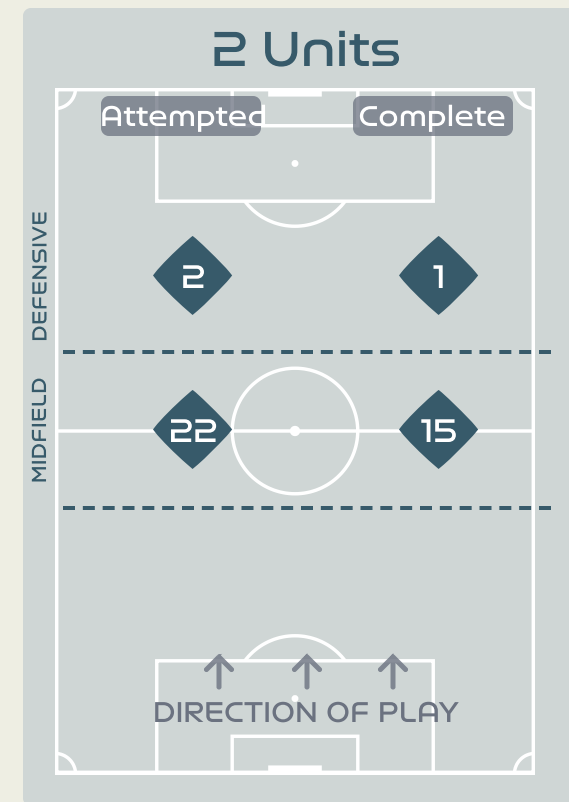

In Possession Line Height & Team Length

Line Breaks

Attempted Line Breaks

163

Attempted Line Breaks 10

Inside Shape	4
Outside Shape	6

Attempted Line Breaks 129

Inside Shape	99
Outside Shape	30

Attempted Line Breaks 24

Inside Shape	16
Outside Shape	8

Line Breaks

New Zealand

Attempted Line Breaks

118

Attempted Line Breaks 41
 Inside Shape 0
 Outside Shape 0

Attempted Line Breaks 41
 Inside Shape 47
 Outside Shape 30