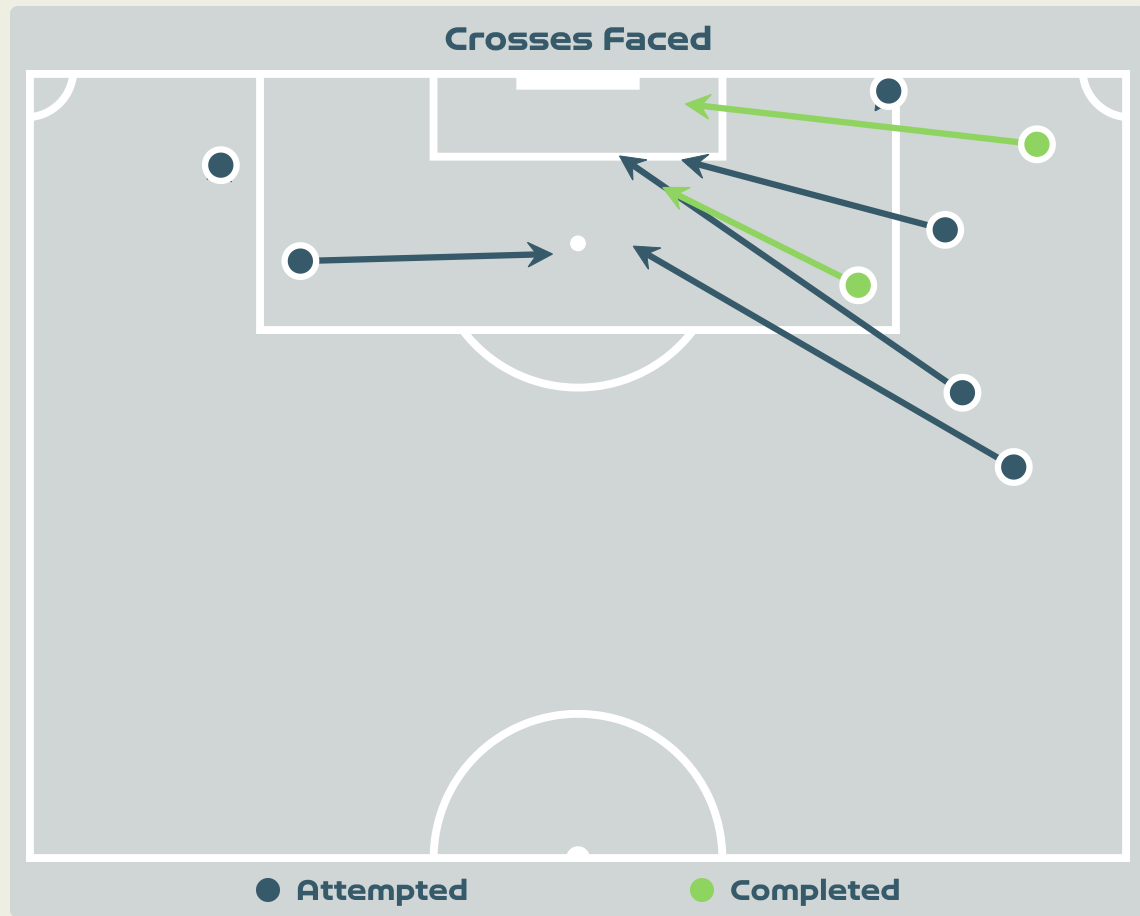

Total Involvements

Goalkeeping Distribution

Goalkeeping Distribution

Goal Prevention

14
Total Attempts on Goal Faced

100
Save %

Total Attempts on Goal Faced	Total Goal Interventions	Save & Retain	Deflect & Retain	Save & Deflect	Save Attempt	No Save Attempt
14	4	4	0	0	1	9

Goal Prevention

4
Total Attempts on Goal Faced

100
Save %

Total Attempts on Goal Faced	Total Goal Interventions	Save & Retain	Deflect & Retain	Save & Deflect	Save Attempt	No Save Attempt
4	2	2	0	0	0	2

Aerial Control

Delivery Types Faced

Total	In Swing	Out Swing	Driven	Lofted	Cutback	Push
19	6	8	1	4	0	0

Aerial Control

Delivery Types Faced

Total	In Swing	Out Swing	Driven	Lofted	Cutback	Push
13	4	1	3	4	0	1

SET PLAYS

Switzerland v New Zealand