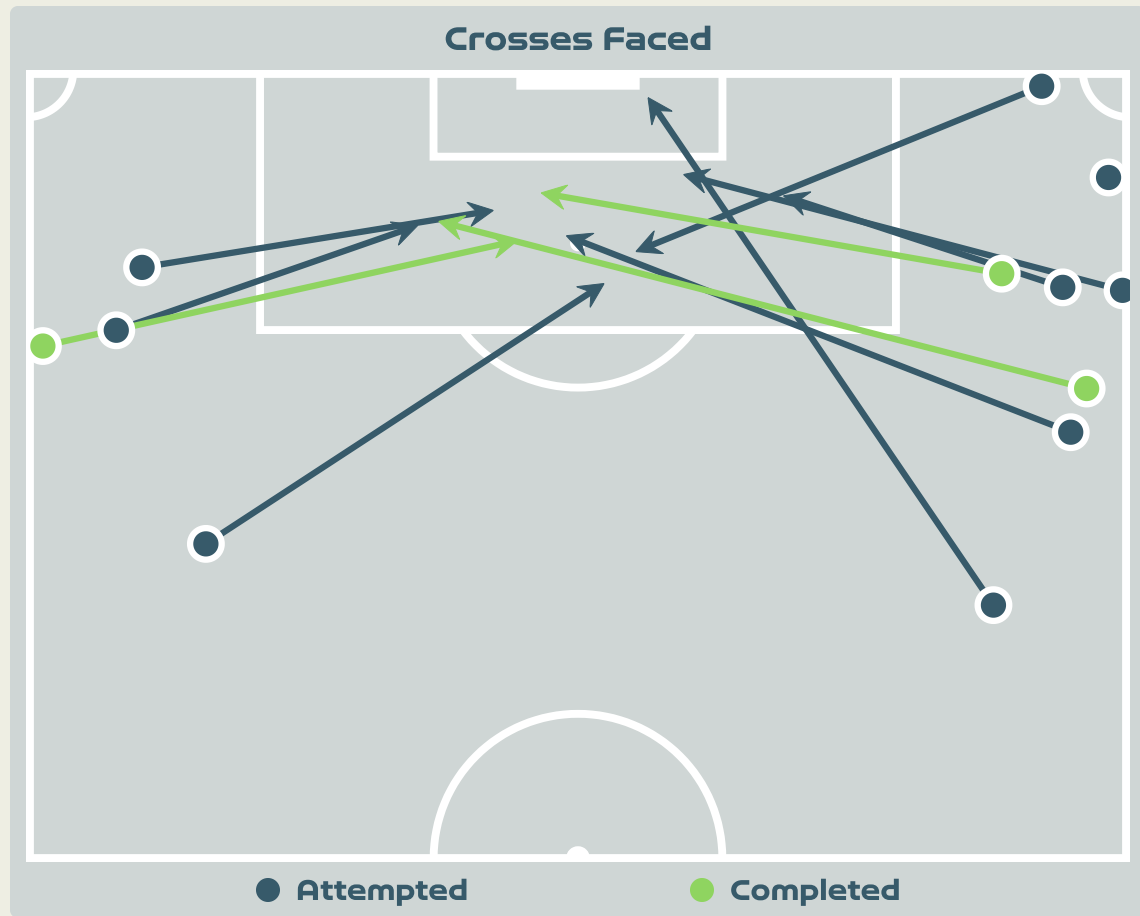

Goal Prevention

4
Total Attempts on Goal Faced

100
Save %

Total Attempts on Goal Faced	Total Goal Interventions	Save & Retain	Deflect & Retain	Save & Deflect	Save Attempt	No Save Attempt
4	2	2	0	0	0	2

Aerial Control

Delivery Types Faced

Total	In Swing	Out Swing	Driven	Lofted	Cutback	Push
19	6	8	1	4	0	0

Aerial Control

Delivery Types Faced

Total	In Swing	Out Swing	Driven	Lofted	Cutback	Push
13	4	1	3	4	0	1

SET PLAYS

Switzerland v New Zealand