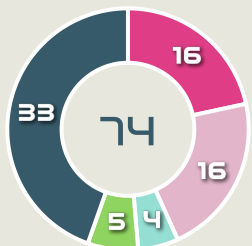

161
Offers Made in Final Third

305
Offers Made in Middle Third

69
Offers Made in Defensive Third

#	Player	Offers Made	Offers Received	% Made & Received
21	ESSON Victoria	16	5	31.2%
2	PERCIVAL Ria	27	6	22.2%
4	BOTT C.J.	46	12	26.1%
6	STEINMETZ Malia	90	24	26.7%
7	RILEY Ali	58	27	46.6%
10	LONGO Annalie	62	14	22.6%
11	CHANCE Olivia	16	2	12.5%
13	STOTT Rebekah	18	9	50%
14	BOWEN Katie	26	14	53.8%
16	HAND Jacqui	63	21	33.3%
17	WILKINSON Hannah	50	7	14%
3	BUNGE Claudia	0	0	0%
9	RENNIE Gabi	11	2	18.2%
12	HASSETT Betsy	33	7	21.2%
18	JALE Grace	12	4	33.3%
20	RILEY Indiah-Paige	7	4	57.1%

Movement to Receive

Movement Types by Phase

Final Third Phase

Progression Phase

Build Up Phase

All Movement Types

- In Front
- In Between
- Out to In
- In to Out
- In Behind

Top Ranked Players