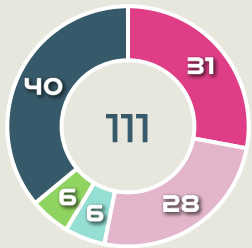

Type	Player	Movements
In Front	13 WAELTI Lia	32
In Between	10 BACHMANN Ramona	40
Out to In	9 CRNOGORCEVIC Ana Maria	6
In to Out	10 BACHMANN Ramona	7
In Behind	17 PIUBEL Seraina	22

Movement Types Pitch Third

Movement to Receive

Movement Types by Phase

Final Third Phase

Progression Phase

Build Up Phase

All Movement Types

- In Front
- In Between
- Out to In
- In to Out
- In Behind

Top Ranked Players