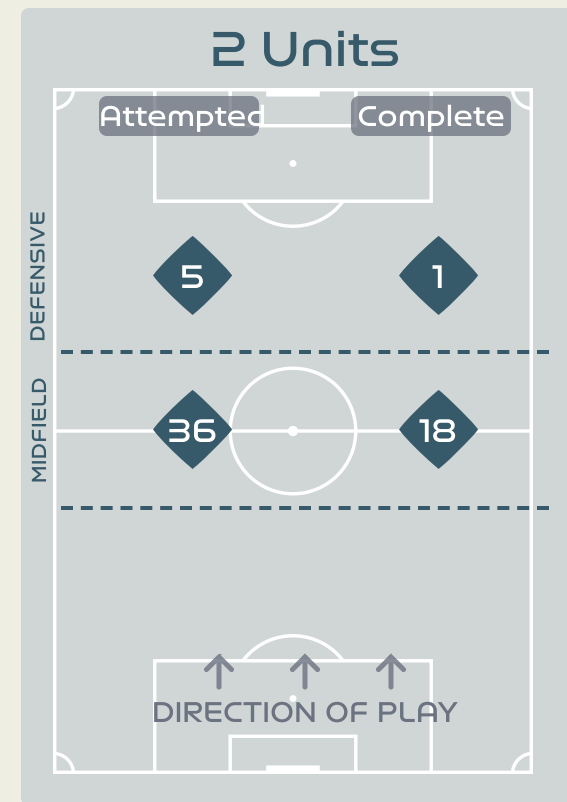

In Possession Line Height & Team Length

Line Breaks

Attempted Line Breaks

163

Attempted Line Breaks 10

Inside Shape	4
Outside Shape	6

Attempted Line Breaks 129

Inside Shape	99
Outside Shape	30

Attempted Line Breaks 24

Inside Shape	16
Outside Shape	8

Line Breaks

New Zealand

Attempted Line Breaks

118

Attempted Line Breaks 41
 Inside Shape 0
 Outside Shape 0

Attempted Line Breaks 41
 Inside Shape 47
 Outside Shape 30

Attempted Line Breaks 41
 Inside Shape 31
 Outside Shape 10

Line Breaks

					4 Units				3 Units			2 Units		Direction			Distribution Type		
#	Player	Line Breaks Attempted	Line Breaks Completed	Line Break Completion %	Attacking Line	Attacking Midfield Line	Midfield Line	Defensive Line	Attacking Line	Midfield Line	Defensive Line	Midfield Line	Defensive Line	Through	Around	Over	Pass	Cross	Ball Progression
1	THALMANN Gaelle	20	13	65%	0	0	1	0	8	10	0	1	0	0	0	20	20	0	0
2	STIERLI Julia	21	15	71%	1	1	1	0	6	10	0	2	0	2	4	15	21	0	0
5	MARITZ Noelle	19	14	73%	1	0	0	0	11	6	1	0	0	9	3	7	19	0	0
6	REUTELER Geraldine	12	7	58%	0	0	1	0	2	5	0	4	0	3	7	2	12	0	0
8	RIESEN Nadine	17	12	70%	0	0	0	0	5	9	0	2	1	3	3	11	16	1	0
9	CRNOGORCEVIC Ana Maria	10	5	50%	0	1	0	0	1	8	0	0	0	4	2	4	10	0	0
10	BACHMANN Ramona	13	9	69%	0	0	1	0	0	4	2	6	0	8	4	1	11	1	1
11	SOW Coumba	7	3	42%	0	0	0	0	0	4	1	1	1	3	1	3	7	0	0
13	WAEELTI Lia	17	13	76%	0	1	0	0	8	2	2	4	0	6	6	5	17	0	0
17	PIUBEL Seraina	4	1	25%	0	0	0	0	1	3	0	0	0	1	3	0	4	0	0
19	AIGBOGUN Eseosa	20	11	55%	0	1	0	0	4	11	2	2	0	3	4	13	19	1	0
16	MAURON Sandrine	0	0	0%	0	0	0	0	0	0	0	0	0	0	0	0	0	0	0
18	CALLIGARIS Viola	0	0	0%	0	0	0	0	0	0	0	0	0	0	0	0	0	0	0
22	TERCHOUN Meriame	2	1	50%	0	0	0	0	0	1	1	0	0	1	0	1	2	0	0
23	LEHMANN Alisha	1	1	100%	0	0	0	0	0	1	0	0	0	0	1	0	1	0	0