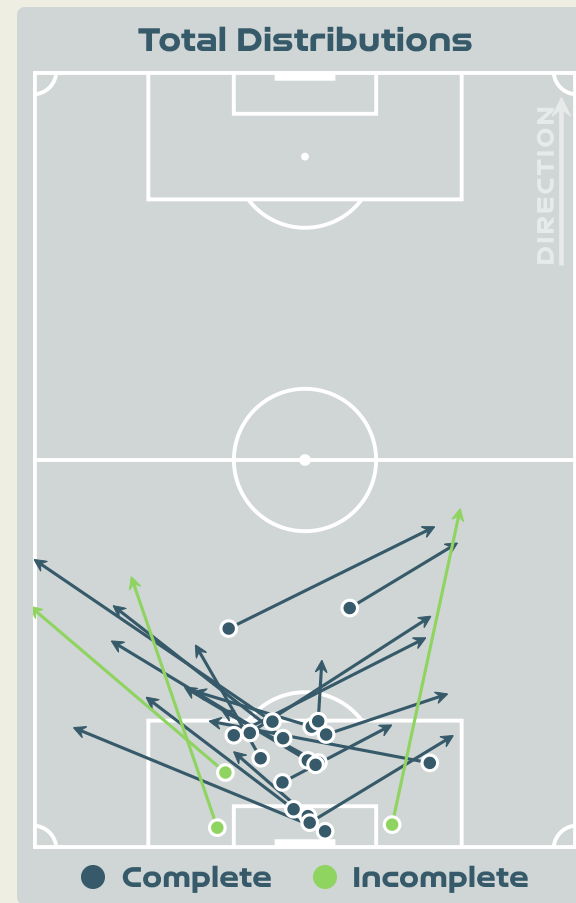

Goalkeeping Distribution