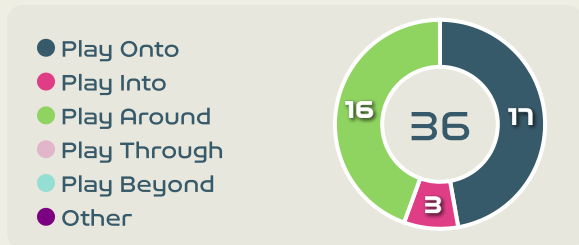

Goalkeeping Distribution