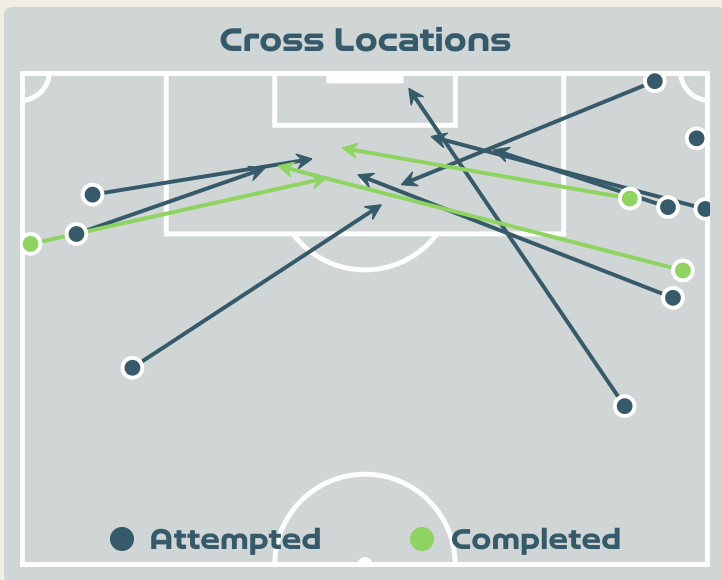

Attempted

8

Completed

2

Most Crosses Attempted

4

AIGBOGUN Eseosa
RIGHT BACK

Crosses (Open Play)

#	Player	Inswing	Outswing	Driven	Lofted	Cutback	Push Cross	Total Attempted
21	ESSON Victoria	0	0	0	0	0	0	0
2	PERCIVAL Ria	0	0	0	0	0	0	0
4	BOTT C.J.	0	1	0	2	0	0	3
6	STEINMETZ Malia	0	0	0	0	0	0	0
7	RILEY Ali	1	1	0	0	0	0	2
10	LONGO Annalie	0	0	0	0	0	0	0
11	CHANCE Olivia	0	0	0	0	0	0	0
13	STOTT Rebekah	0	0	0	0	0	0	0
14	BOWEN Katie	0	0	0	0	0	0	0
16	HAND Jacqui	0	2	1	1	0	0	4
17	WILKINSON Hannah	0	0	0	0	0	0	0
3	BUNGE Claudia	0	0	0	0	0	0	0
9	RENNIE Gabi	0	0	0	0	0	0	0
12	HASSETT Betsy	1	0	0	0	0	0	1
18	JALE Grace	0	0	0	0	0	0	0
20	RILEY Indiah-Paige	1	1	0	0	0	0	2