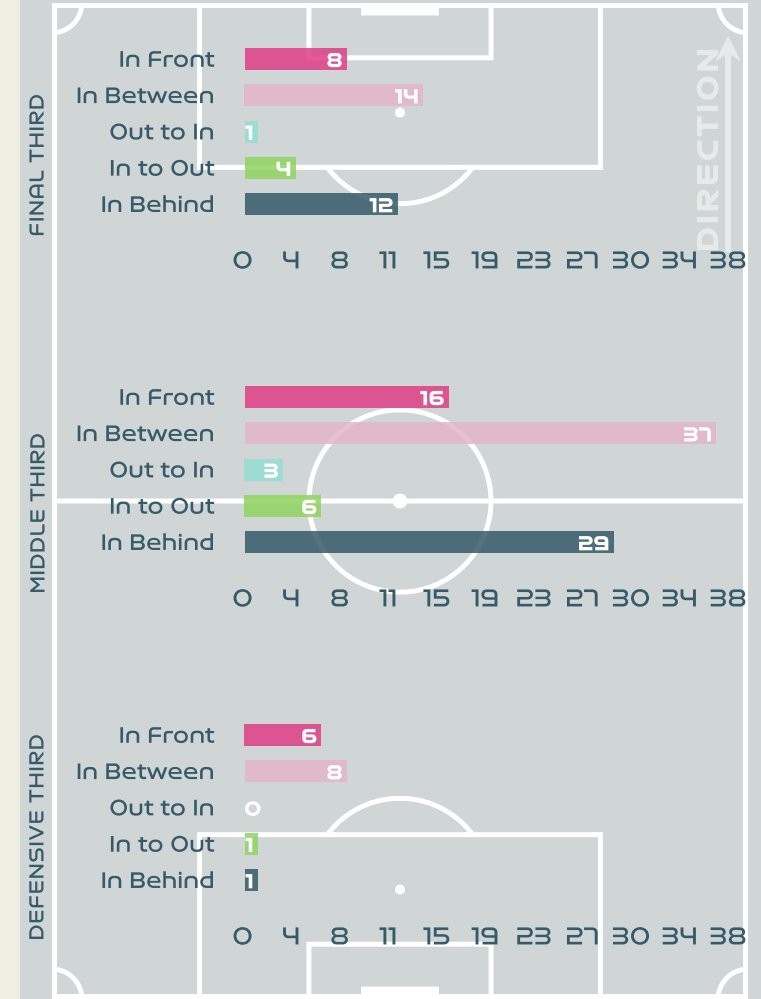

Movement Types Pitch Third