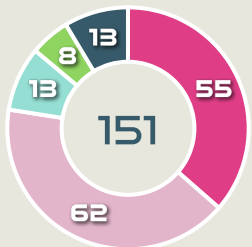

#	Player	Offers Made	Offers Received	% Made & Received
1	PEREZ Catalina	0	0	0%
2	VANEGAS Manuela	9	4	44.4%
3	ARIAS Daniela	5	0	0%
5	BEDOYA DURANGO Lorena	4	1	25%
6	MONTOYA Daniela	11	2	18.2%
9	RAMIREZ Mayra	59	16	27.1%
11	USME Catalina	43	14	32.6%
16	ANDRADE Lady	17	3	17.6%
17	ARIAS Carolina	10	6	60%
18	CAICEDO Linda	19	5	26.3%
19	CARABALI Jorelyn	6	2	33.3%
4	OSPINA GARCIA Diana	1	1	100%
8	RESTREPO Marcela	1	0	0%
10	SANTOS Leicy	8	3	37.5%

Movement to Receive

Movement Types by Phase

Final Third Phase

Progression Phase

Build Up Phase

All Movement Types

- In Front
- In Between
- Out to In
- In to Out
- In Behind

Top Ranked Players