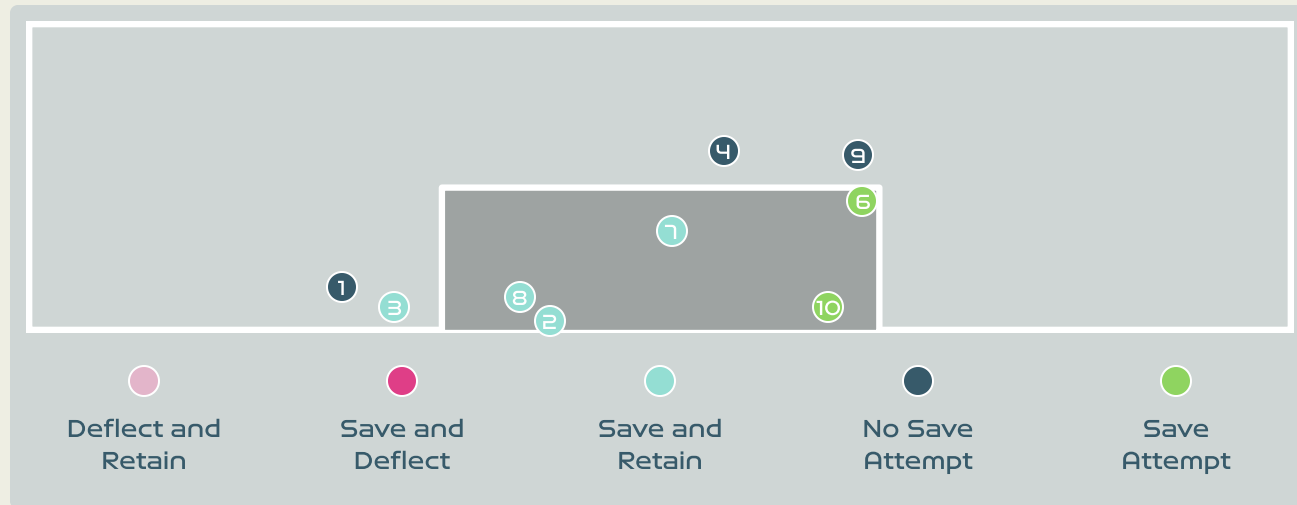

Total Involvements

Goalkeeping Distribution

Goalkeeping Distribution

Goal Prevention

10
Total Attempts on Goal Faced

60
Save %

Total Attempts on Goal Faced	Total Goal Interventions	Save & Retain	Deflect & Retain	Save & Deflect	Save Attempt	No Save Attempt
10	4	4	0	0	2	4

Goal Prevention

16
Total Attempts on Goal Faced

50
Save %

Total Attempts on Goal Faced	Total Goal Interventions	Save & Retain	Deflect & Retain	Save & Deflect	Save Attempt	No Save Attempt
16	1	1	0	0	3	12

Aerial Control