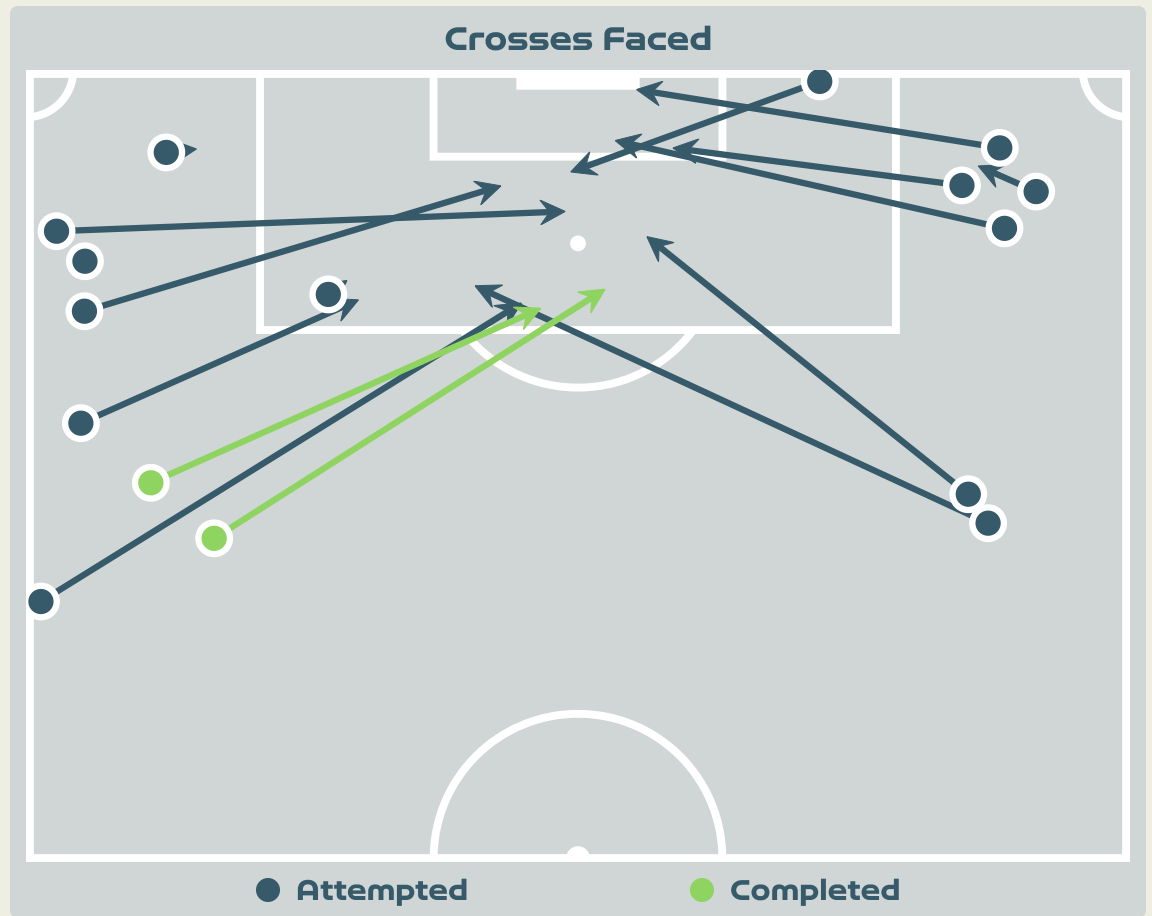

Total Involvements

Goalkeeping Distribution

Goalkeeping Distribution

Goal Prevention

10
Total Attempts on Goal Faced

60
Save %

Total Attempts on Goal Faced	Total Goal Interventions	Save & Retain	Deflect & Retain	Save & Deflect	Save Attempt	No Save Attempt
10	4	4	0	0	2	4

Goal Prevention

16
Total Attempts on Goal Faced

50
Save %

Total Attempts on Goal Faced	Total Goal Interventions	Save & Retain	Deflect & Retain	Save & Deflect	Save Attempt	No Save Attempt
16	1	1	0	0	3	12

Aerial Control

Delivery Types Faced

Total	In Swing	Out Swing	Driven	Lofted	Cutback	Push
11	2	3	3	3	0	0

Aerial Control

Delivery Types Faced

Total	In Swing	Out Swing	Driven	Lofted	Cutback	Push
23	5	3	4	10	0	1

SET PLAYS

Germany v Colombia