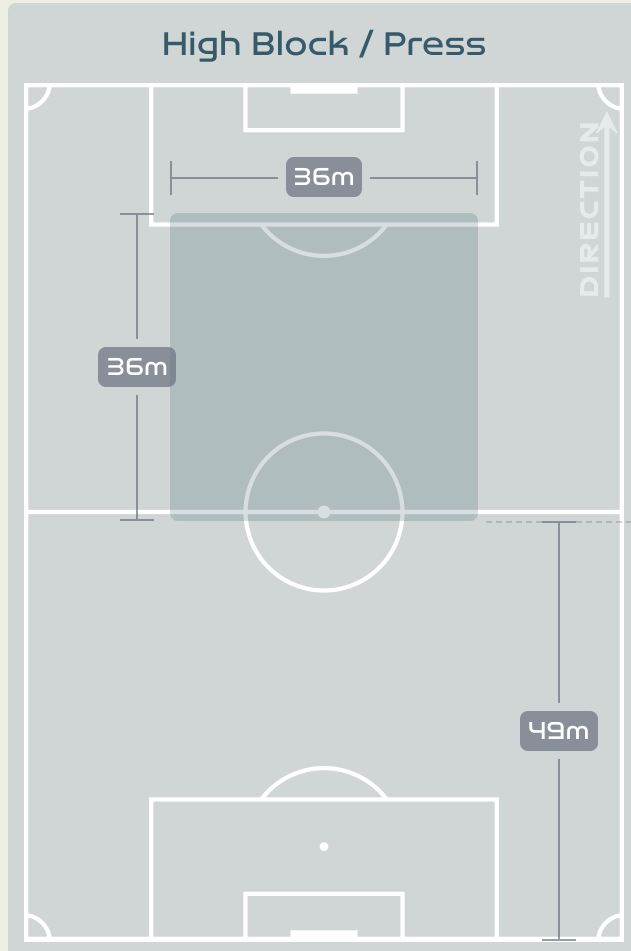

Most Possession Regains

11

VANEGAS Manuela

LEFT BACK

#	Player	Total Possession Regains
1	PEREZ Catalina	9
2	VANEGAS Manuela	11
3	ARIAS Daniela	9
5	BEDOYA DURANGO Lorena	8
6	MONTOYA Daniela	6
9	RAMIREZ Mayra	0
11	USME Catalina	2
16	ANDRADE Lady	4
17	ARIAS Carolina	4
18	CAICEDO Linda	4
19	CARABALI Jorelyn	4
4	OSPINA GARCIA Diana	1
8	RESTREPO Marcela	0
10	SANTOS Leicy	3

Defensive Line Height & Team Length

Germany

Defensive Line Height & Team Length

Defensive Pressure

Germany

Colombia

162	Total Pressures	316
62	Direct Pressures	54
1.62s	Avg Pressure Duration	1.28s
77	Forced Turnovers	101
6.65s	Ball Recovery Time	11.45s
47	Pushing on into Pressing	127
115	Pushing on	288
24	Pressing Direction Inside	54
73	Pressing Direction Outside	172