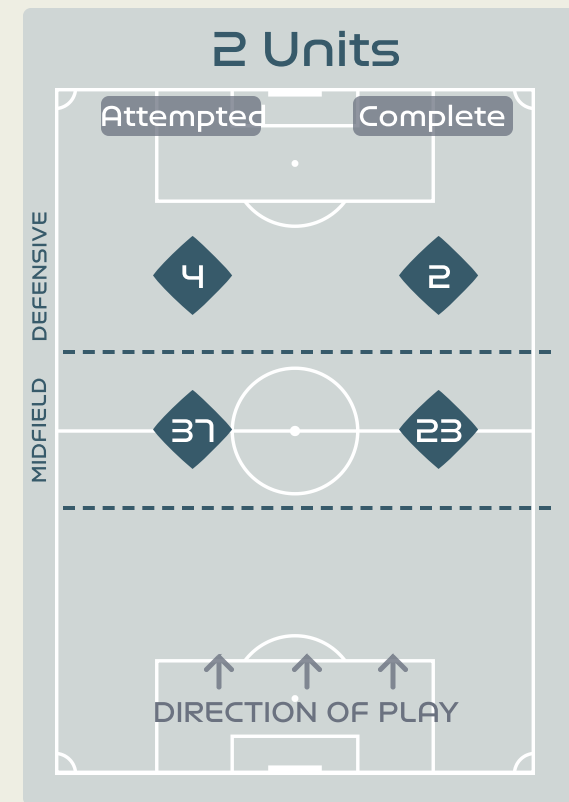

Germany

In Possession Line Height & Team Length

Line Breaks

Germany

Attempted Line Breaks

155

Attempted Line Breaks 11

Inside Shape	10
Outside Shape	1

Attempted Line Breaks 103

Inside Shape	70
Outside Shape	33

Attempted Line Breaks 41

Inside Shape	30
Outside Shape	11

Line Breaks

Attempted Line Breaks

118

Attempted Line Breaks 6