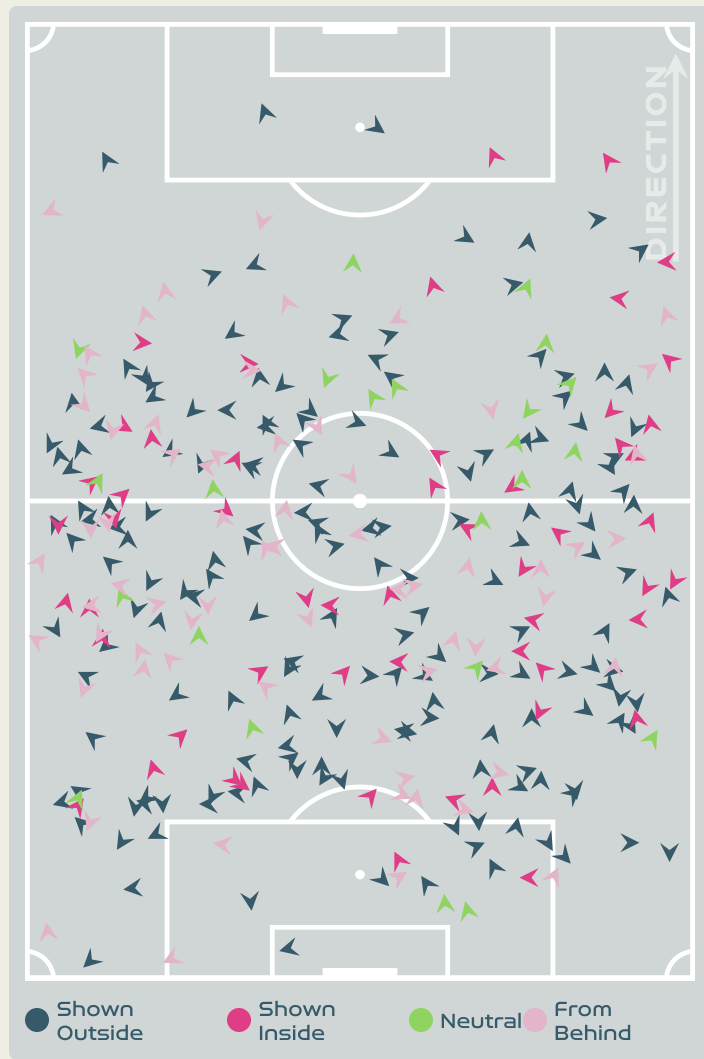

Defensive Line Height & Team Length

Germany

Defensive Line Height & Team Length

Defensive Pressure

Germany

Colombia

162	Total Pressures	316
62	Direct Pressures	54
1.62s	Avg Pressure Duration	1.28s
77	Forced Turnovers	101
6.65s	Ball Recovery Time	11.45s
47	Pushing on into Pressing	127
115	Pushing on	288
24	Pressing Direction Inside	54
73	Pressing Direction Outside	172