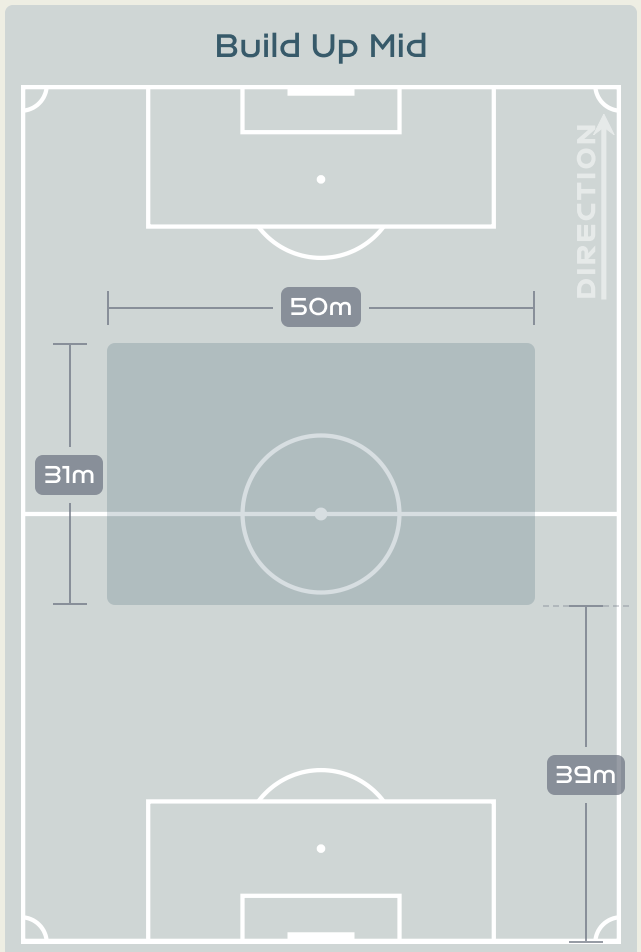

Germany

Phases of Play

Colombia

IN POSSESSION

OUT OF POSSESSION

IN POSSESSION

Germany v Colombia

In Possession Line Height & Team Length

Germany

In Possession Line Height & Team Length

Line Breaks

Germany

Attempted Line Breaks

155

Attempted Line Breaks 11

Inside Shape	10
Outside Shape	1