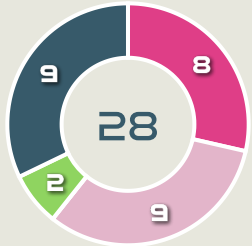

Movement Types by Phase

Final Third Phase

Progression Phase

Build Up Phase

All Movement Types

- In Front
- In Between
- Out to In
- In to Out
- In Behind

Top Ranked Players

Type	Player	Movements
In Front	11 USME Catalina	11
In Between	11 USME Catalina	26
Out to In	9 RAMIREZ Mayra	2
In to Out	9 RAMIREZ Mayra	4
In Behind	9 RAMIREZ Mayra	29