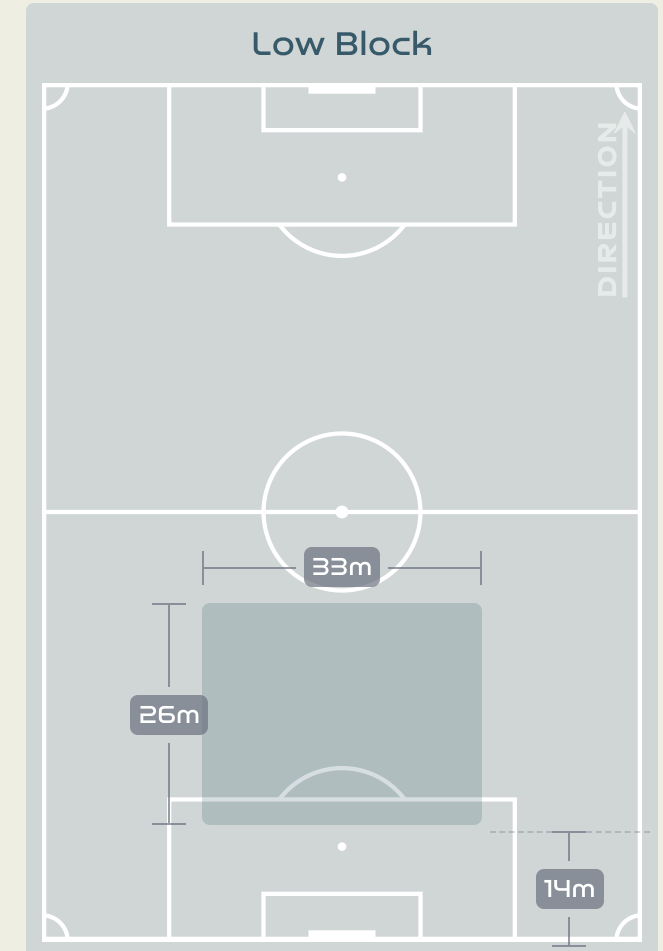

13

Interceptions

39

Tackles

1.65

Possession Actions / Defensive Action

Blocks

Possession Contests

Most Possession Regains

11

VANEGAS Manuela

LEFT BACK

#	Player	Total Possession Regains
1	PEREZ Catalina	9
2	VANEGAS Manuela	11
3	ARIAS Daniela	9
5	BEDOYA DURANGO Lorena	8
6	MONTOYA Daniela	6
9	RAMIREZ Mayra	0
11	USME Catalina	2
16	ANDRADE Lady	4
17	ARIAS Carolina	4
18	CAICEDO Linda	4
19	CARABALI Jorelyn	4
4	OSPINA GARCIA Diana	1
8	RESTREPO Marcela	0
10	SANTOS Leicy	3

Defensive Line Height & Team Length

Germany

Defensive Line Height & Team Length

Defensive Pressure

Germany

Colombia

162	Total Pressures	316
62	Direct Pressures	54
1.62s	Avg Pressure Duration	1.28s
77	Forced Turnovers	101
6.65s	Ball Recovery Time	11.45s
47	Pushing on into Pressing	127
115	Pushing on	288
24	Pressing Direction Inside	54
73	Pressing Direction Outside	172