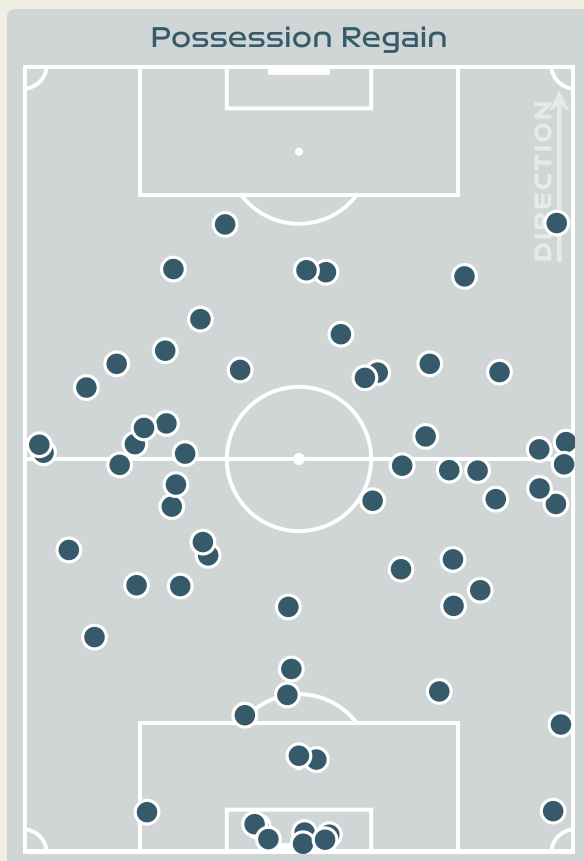

9

Interceptions

45

Tackles

4.28

Possession Actions / Defensive Action

#	Player	Total Possession Regains
1	FROHMS Merle	8
2	HAGEL Chantal	2
3	HENDRICH Kathrin	8
6	OBERDORF Lena	14
9	HUTH Svenja	7
11	POPP Alexandra	3
13	DAEBRITZ Sara	4
19	BUEHL Klara	6
20	MAGULL Lina	1
22	BRAND Jule	3
23	DOORSOUN Sara	4
7	SCHUELLER Lea	1
15	NUESKEN Sjoeke	4
16	ANYOMI Nicole	1