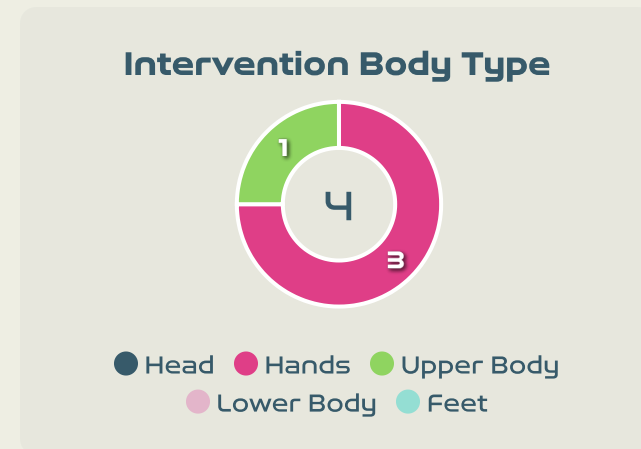

Total Involvements

Goalkeeping Distribution

Goalkeeping Distribution

Goal Prevention

10
Total Attempts on Goal Faced

60
Save %

Total Attempts on Goal Faced	Total Goal Interventions	Save & Retain	Deflect & Retain	Save & Deflect	Save Attempt	No Save Attempt
10	4	4	0	0	2	4

Goal Prevention

16
Total Attempts on Goal Faced

50
Save %

Total Attempts on Goal Faced	Total Goal Interventions	Save & Retain	Deflect & Retain	Save & Deflect	Save Attempt	No Save Attempt
16	1	1	0	0	3	12

Aerial Control