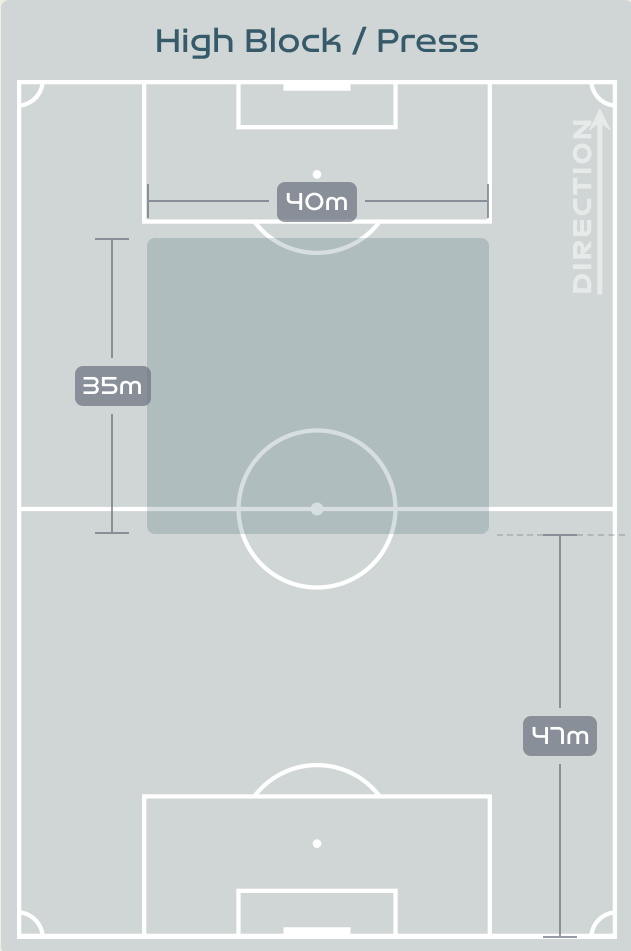

Defensive Line Height & Team Length

Germany

Defensive Line Height & Team Length

Defensive Pressure

Germany

Colombia

162	Total Pressures	316
62	Direct Pressures	54
1.62s	Avg Pressure Duration	1.28s
77	Forced Turnovers	101
6.65s	Ball Recovery Time	11.45s
47	Pushing on into Pressing	127
115	Pushing on	288
24	Pressing Direction Inside	54
73	Pressing Direction Outside	172