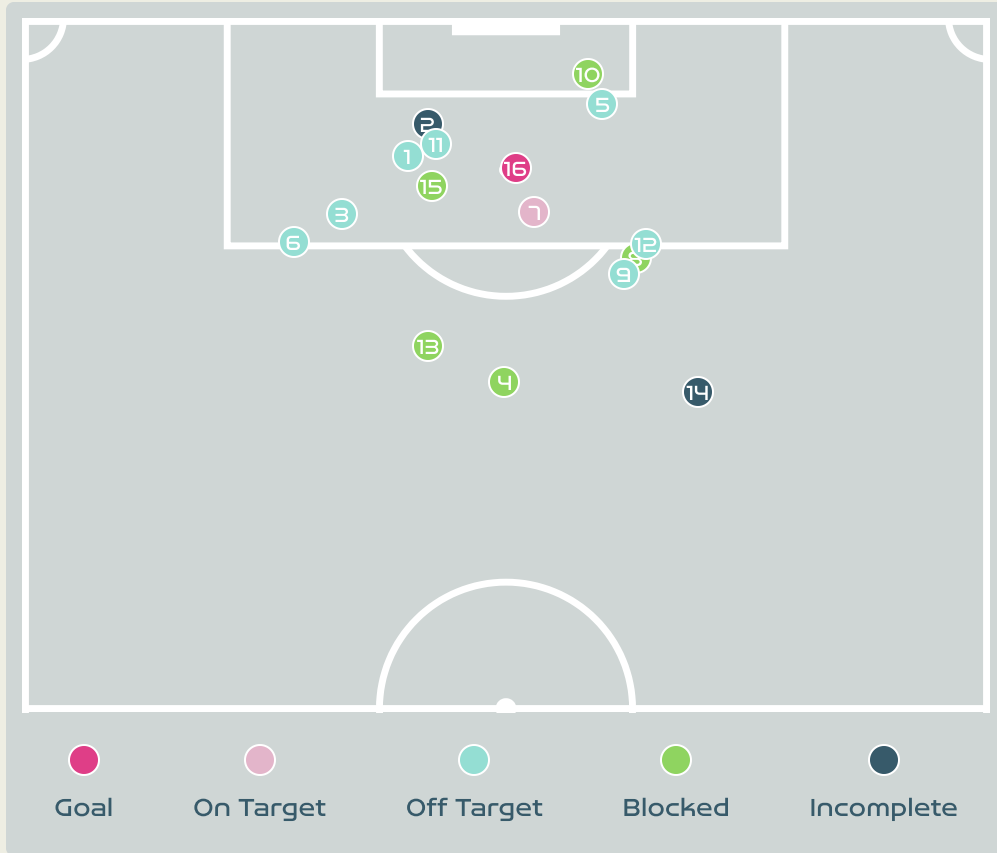

Attempts at Goal

Key	Outcome	Shots
	Goals	1
	On Target	1
	Off Target	7
	Blocked	5
	Incomplete	2