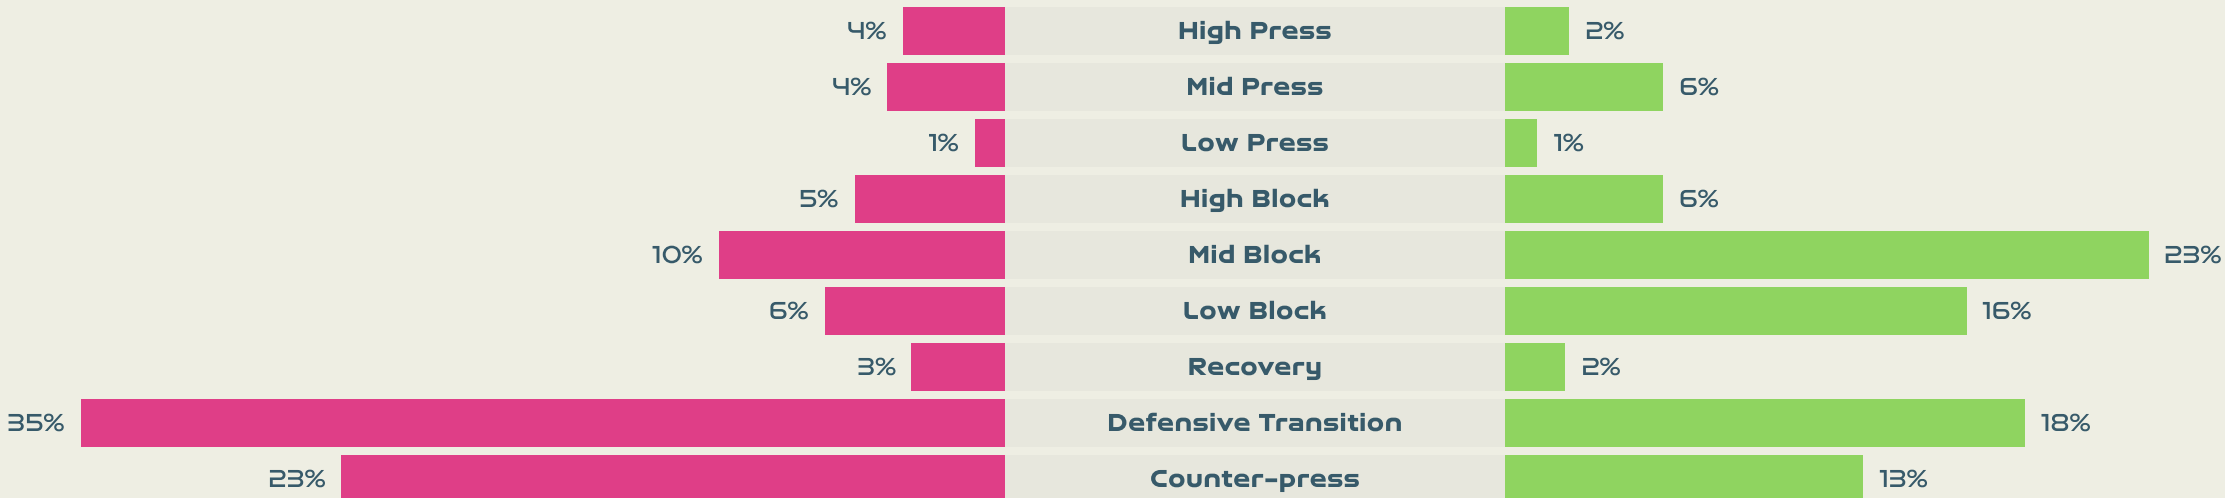

OUT OF POSSESSION