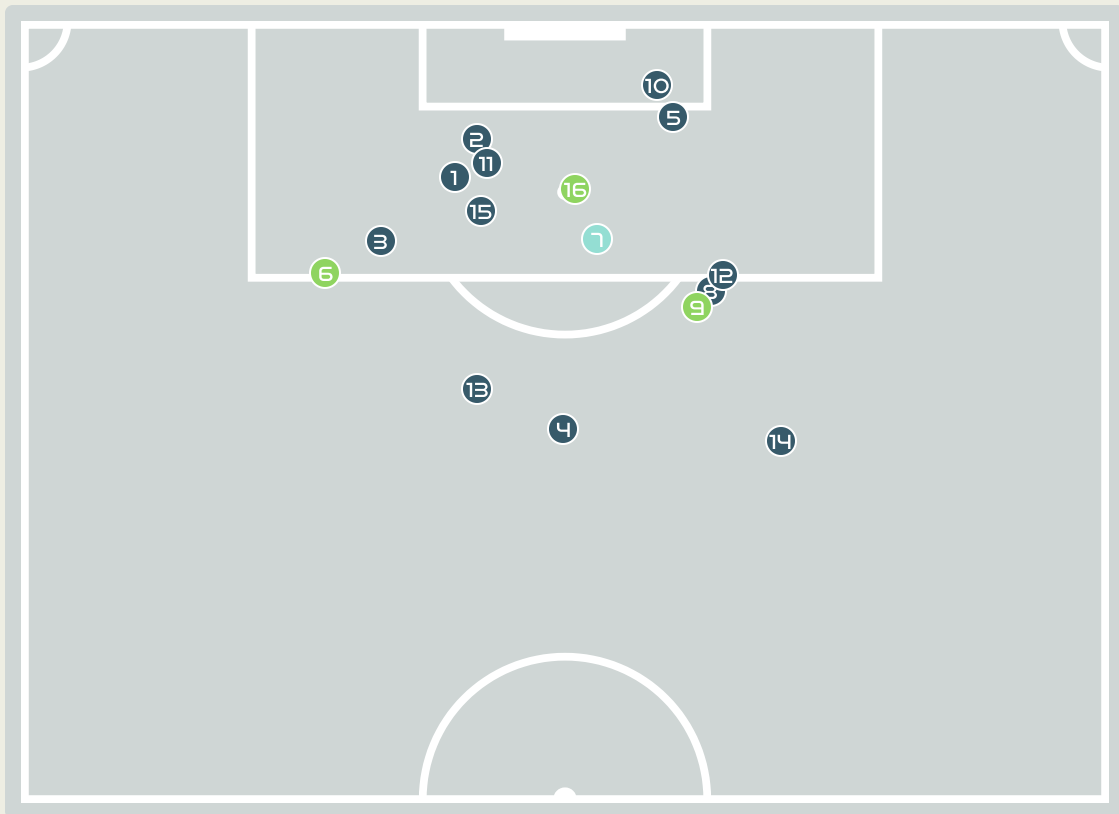

Goalkeeping Involvement

Germany

Germany GK Involvement Timeline

44

Total Involvements

Colombia

Colombia GK Involvement Timeline

40

Total Involvements

Goalkeeping Distribution

Goalkeeping Distribution

Goal Prevention

10
Total Attempts on Goal Faced

60
Save %

Total Attempts on Goal Faced	Total Goal Interventions	Save & Retain	Deflect & Retain	Save & Deflect	Save Attempt	No Save Attempt
10	4	4	0	0	2	4

Goal Prevention

16
Total Attempts on Goal Faced

50
Save %

Total Attempts on Goal Faced	Total Goal Interventions	Save & Retain	Deflect & Retain	Save & Deflect	Save Attempt	No Save Attempt
16	1	1	0	0	3	12

Aerial Control