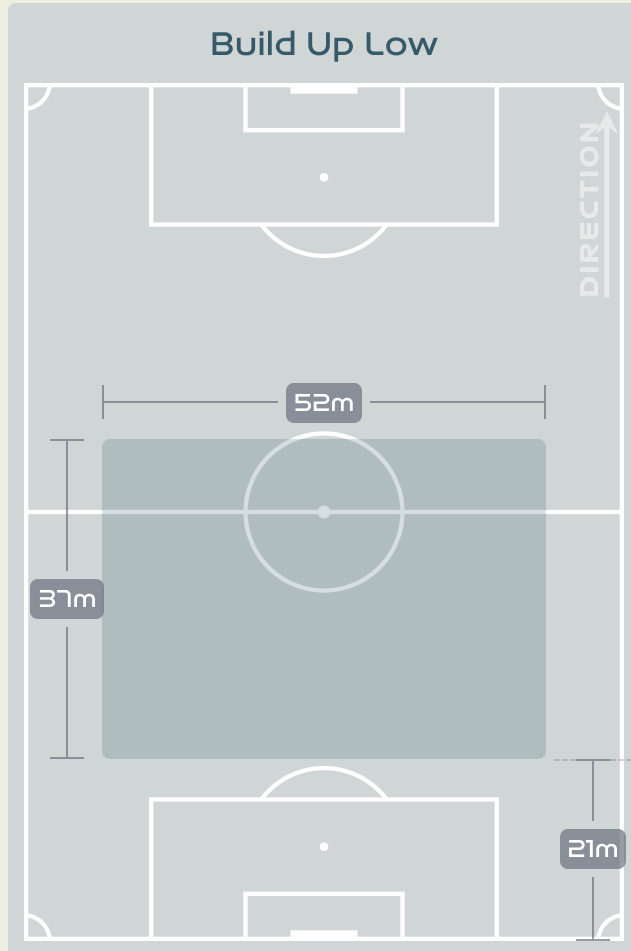

Germany

Phases of Play

Colombia

IN POSSESSION

OUT OF POSSESSION

IN POSSESSION

Germany v Colombia

In Possession Line Height & Team Length

Germany

In Possession Line Height & Team Length

Line Breaks

Germany

Attempted Line Breaks

155

Attempted Line Breaks 11

Inside Shape	10
Outside Shape	1