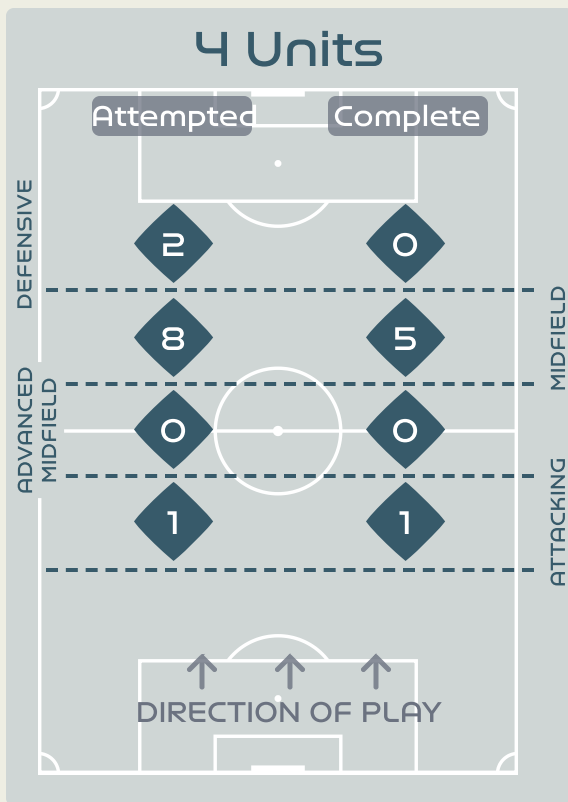

Germany

In Possession Line Height & Team Length

Line Breaks

Germany

Attempted Line Breaks

155

Attempted Line Breaks 11

Inside Shape	10
Outside Shape	1

Attempted Line Breaks 103

Inside Shape	70
Outside Shape	33

Attempted Line Breaks 41

Inside Shape	30
Outside Shape	11

Line Breaks

Attempted Line Breaks

118

Attempted Line Breaks 6