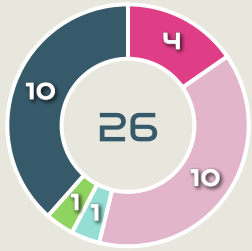

Movement to Receive

Movement Types by Phase

Final Third Phase

Progression Phase

Build Up Phase

All Movement Types

- In Front
- In Between
- Out to In
- In to Out
- In Behind

Top Ranked Players

Type	Player	Movements
In Front	2 HAGEL Chantal	17
In Between	20 MAGULL Lina	28
Out to In	22 BRAND Jule	9
In to Out	13 DAEBRITZ Sara	4
In Behind	22 BRAND Jule	17

Movement Types Pitch Third

Movement to Receive

Movement Types by Phase

Final Third Phase

Progression Phase

Build Up Phase

All Movement Types

- In Front
- In Between
- Out to In
- In to Out
- In Behind

Top Ranked Players

Type	Player	Movements
In Front	11 USME Catalina	11
In Between	11 USME Catalina	26
Out to In	9 RAMIREZ Mayra	2
In to Out	9 RAMIREZ Mayra	4
In Behind	9 RAMIREZ Mayra	29