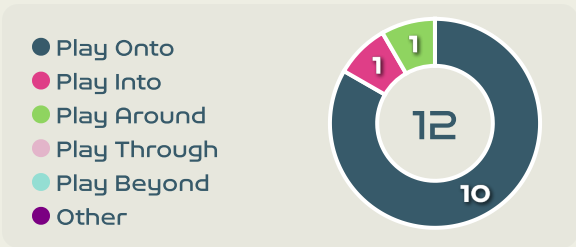

Goalkeeping Distribution