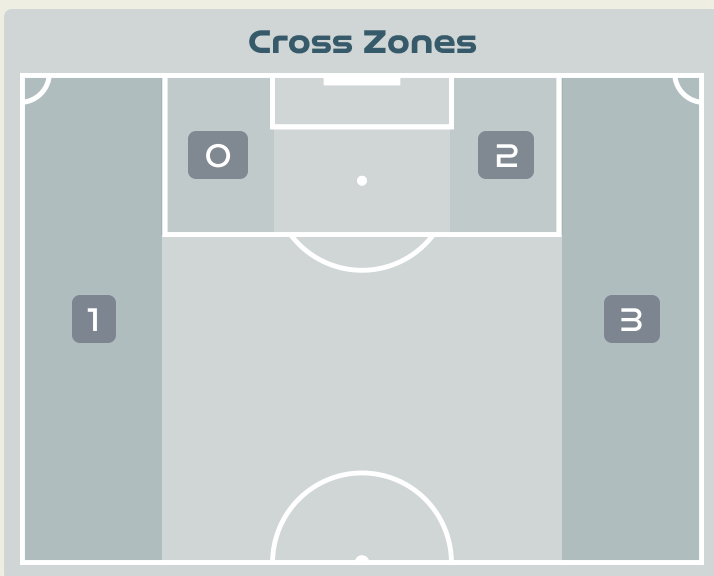

Attempted

6

Completed

0

Most Crosses Attempted

4

RAMIREZ Mayra
CENTRE FORWARD RIGHT