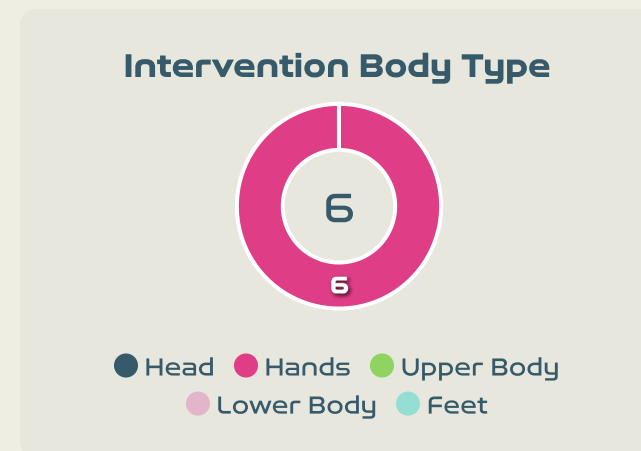

Total Involvements

Goalkeeping Distribution

Goalkeeping Distribution

Goal Prevention

10
Total Attempts on Goal Faced

60
Save %

Total Attempts on Goal Faced	Total Goal Interventions	Save & Retain	Deflect & Retain	Save & Deflect	Save Attempt	No Save Attempt
10	4	4	0	0	2	4

Goal Prevention

16
Total Attempts on Goal Faced

50
Save %

Total Attempts on Goal Faced	Total Goal Interventions	Save & Retain	Deflect & Retain	Save & Deflect	Save Attempt	No Save Attempt
16	1	1	0	0	3	12

Aerial Control