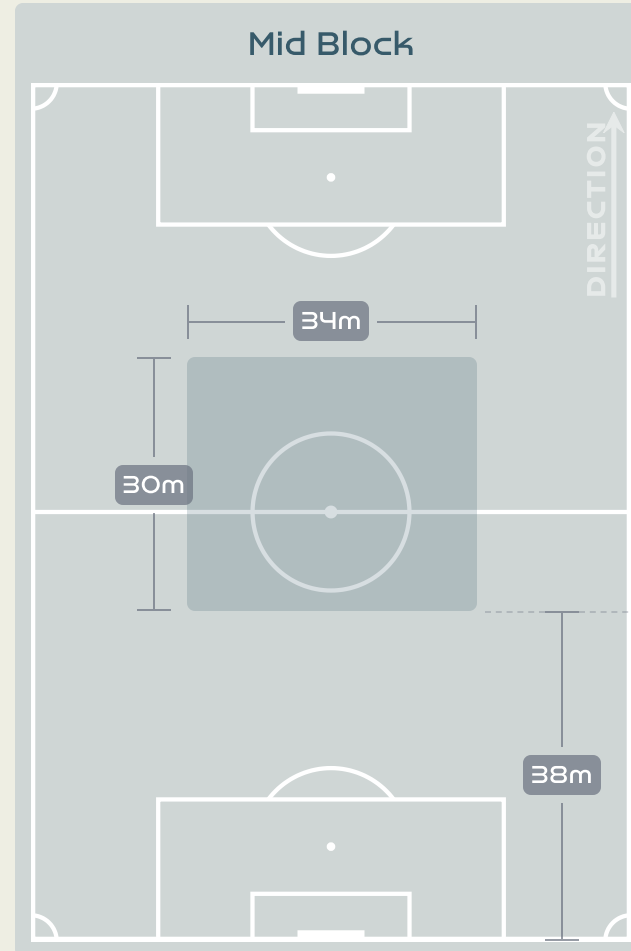

Most Possession Regains

11

VANEGAS Manuela

LEFT BACK

#	Player	Total Possession Regains
1	PEREZ Catalina	9
2	VANEGAS Manuela	11
3	ARIAS Daniela	9
5	BEDOYA DURANGO Lorena	8
6	MONTOYA Daniela	6
9	RAMIREZ Mayra	0
11	USME Catalina	2
16	ANDRADE Lady	4
17	ARIAS Carolina	4
18	CAICEDO Linda	4
19	CARABALI Jorelyn	4
4	OSPINA GARCIA Diana	1
8	RESTREPO Marcela	0
10	SANTOS Leicy	3

Defensive Line Height & Team Length

Germany

Defensive Line Height & Team Length

Defensive Pressure

Germany

Colombia

162	Total Pressures	316
62	Direct Pressures	54
1.62s	Avg Pressure Duration	1.28s
77	Forced Turnovers	101
6.65s	Ball Recovery Time	11.45s
47	Pushing on into Pressing	127
115	Pushing on	288
24	Pressing Direction Inside	54
73	Pressing Direction Outside	172