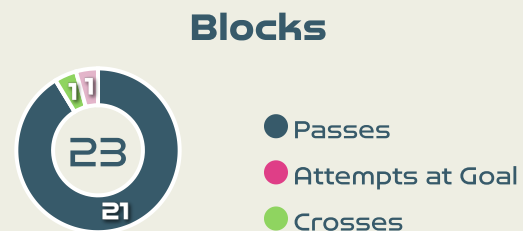

9

Interceptions

45

Tackles

4.28

Possession Actions / Defensive Action

#	Player	Total Possession Regains
1	FROHMS Merle	8
2	HAGEL Chantal	2
3	HENDRICH Kathrin	8
6	OBERDORF Lena	14
9	HUTH Svenja	7
11	POPP Alexandra	3
13	DAEBRITZ Sara	4
19	BUEHL Klara	6
20	MAGULL Lina	1
22	BRAND Jule	3
23	DOORSOUN Sara	4
7	SCHUELLER Lea	1
15	NUESKEN Sjoeke	4
16	ANYOMI Nicole	1