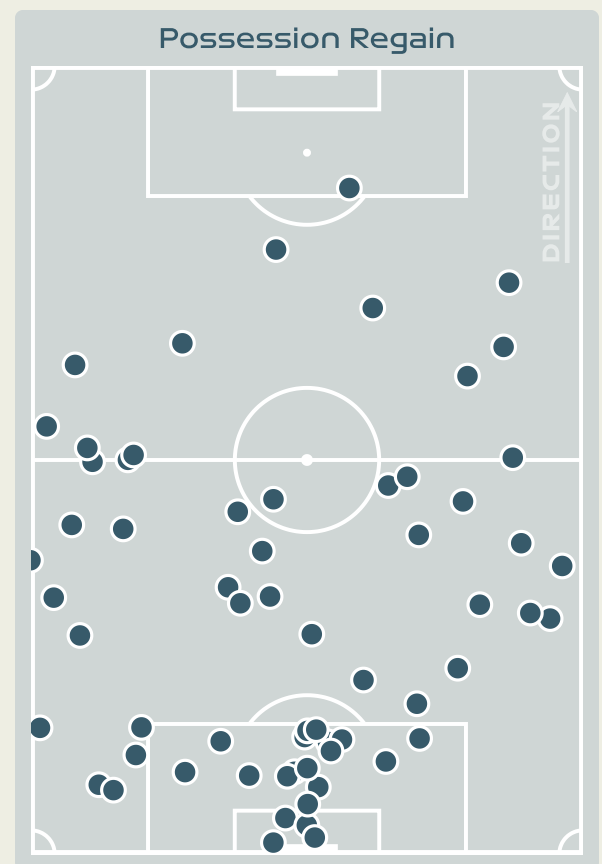

13

Interceptions

39

Tackles

1.65

Possession Actions / Defensive Action

Blocks

Possession Contests

Most Possession Regains

11

VANEGAS Manuela

LEFT BACK

#	Player	Total Possession Regains
1	PEREZ Catalina	9
2	VANEGAS Manuela	11
3	ARIAS Daniela	9
5	BEDOYA DURANGO Lorena	8
6	MONTOYA Daniela	6
9	RAMIREZ Mayra	0
11	USME Catalina	2
16	ANDRADE Lady	4
17	ARIAS Carolina	4
18	CAICEDO Linda	4
19	CARABALI Jorelyn	4
4	OSPINA GARCIA Diana	1
8	RESTREPO Marcela	0
10	SANTOS Leicy	3