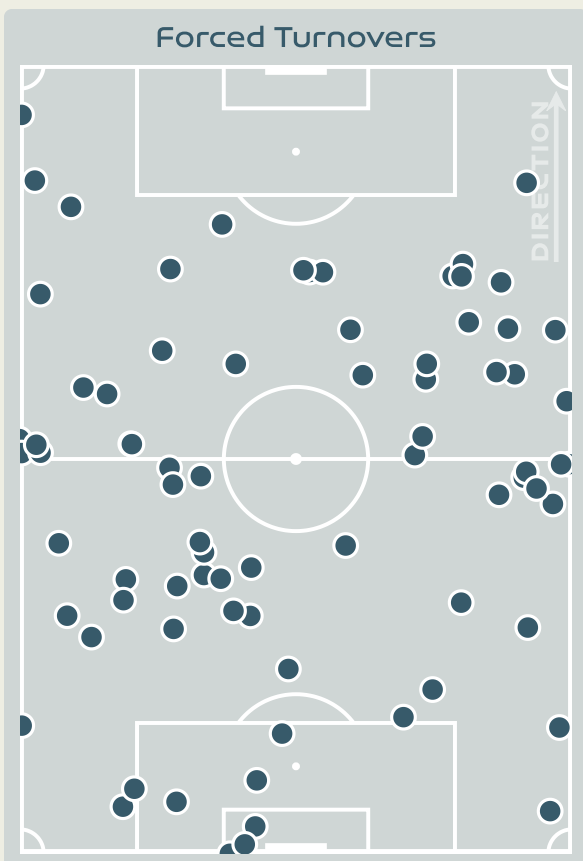

9

Interceptions

45

Tackles

4.28

Possession Actions / Defensive Action

#	Player	Total Possession Regains
1	FROHMS Merle	8
2	HAGEL Chantal	2
3	HENDRICH Kathrin	8
6	OBERDORF Lena	14
9	HUTH Svenja	7
11	POPP Alexandra	3
13	DAEBRITZ Sara	4
19	BUEHL Klara	6
20	MAGULL Lina	1
22	BRAND Jule	3
23	DOORSOUN Sara	4
7	SCHUELLER Lea	1
15	NUESKEN Sjoeke	4
16	ANYOMI Nicole	1