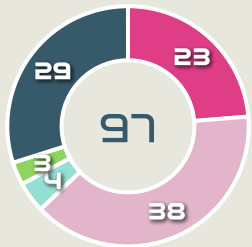

#	Player	Offers Made	Offers Received	% Made & Received
1	PEREZ Catalina	0	0	0%
2	VANEGAS Manuela	9	4	44.4%
3	ARIAS Daniela	5	0	0%
5	BEDOYA DURANGO Lorena	4	1	25%
6	MONTOYA Daniela	11	2	18.2%
9	RAMIREZ Mayra	59	16	27.1%
11	USME Catalina	43	14	32.6%
16	ANDRADE Lady	17	3	17.6%
17	ARIAS Carolina	10	6	60%
18	CAICEDO Linda	19	5	26.3%
19	CARABALI Jorelyn	6	2	33.3%
4	OSPINA GARCIA Diana	1	1	100%
8	RESTREPO Marcela	1	0	0%
10	SANTOS Leicy	8	3	37.5%

Movement to Receive

Movement Types by Phase

Final Third Phase

Progression Phase

Build Up Phase

All Movement Types

- In Front
- In Between
- Out to In
- In to Out
- In Behind

Top Ranked Players