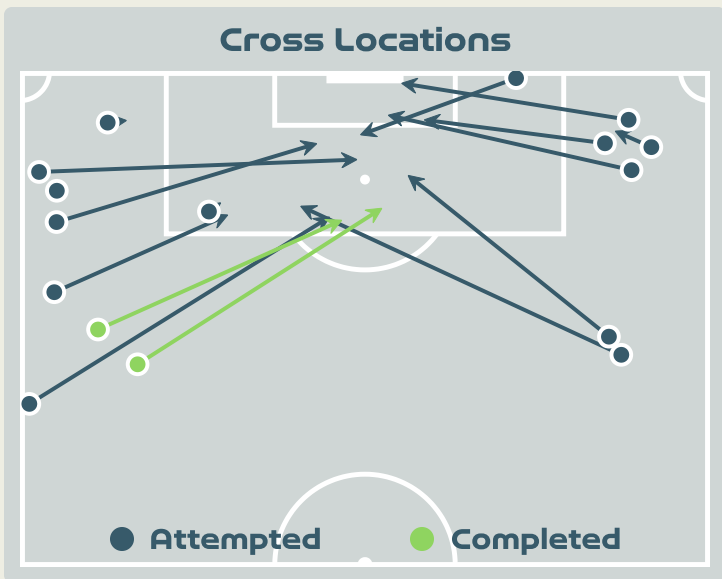

Attempts at Goal

Key	Outcome	Shots
	Goals	2
	On Target	3
	Off Target	4
	Blocked	0
	Incomplete	1

Attempts at Goal

Time	Player	Outcome	Body Part	Delivery Type
7	9 RAMIREZ Mayra	Off Target	Head	Corner
27	5 BEDOYA DURANGO Lorena	On Target - Saved	Right Foot	Loose Ball
39	9 RAMIREZ Mayra	Off Target - Saved	Right Foot	Pass
43	5 BEDOYA DURANGO Lorena	Off Target	Right Foot	Loose Ball
51	2 VANEGAS Manuela	Incomplete	Left Foot	Loose Ball
51	18 CAICEDO Linda	On Target - Goal	Right Foot	Loose Ball
77	11 USME Catalina	On Target	Left Foot	Freekick
86	10 SANTOS Leicy	On Target - Saved	Left Foot	Other
95	9 RAMIREZ Mayra	Deflected Off Target - Defensive Event	Right Foot	Pass
96	2 VANEGAS Manuela	On Target - Goal	Head	Corner

Crosses (Open Play)

Delivery Type

Attempted

16

Completed

2

Most Crosses Attempted

6