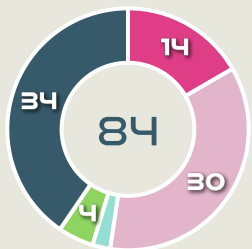

Movement to Receive

Movement Types by Phase

Final Third Phase