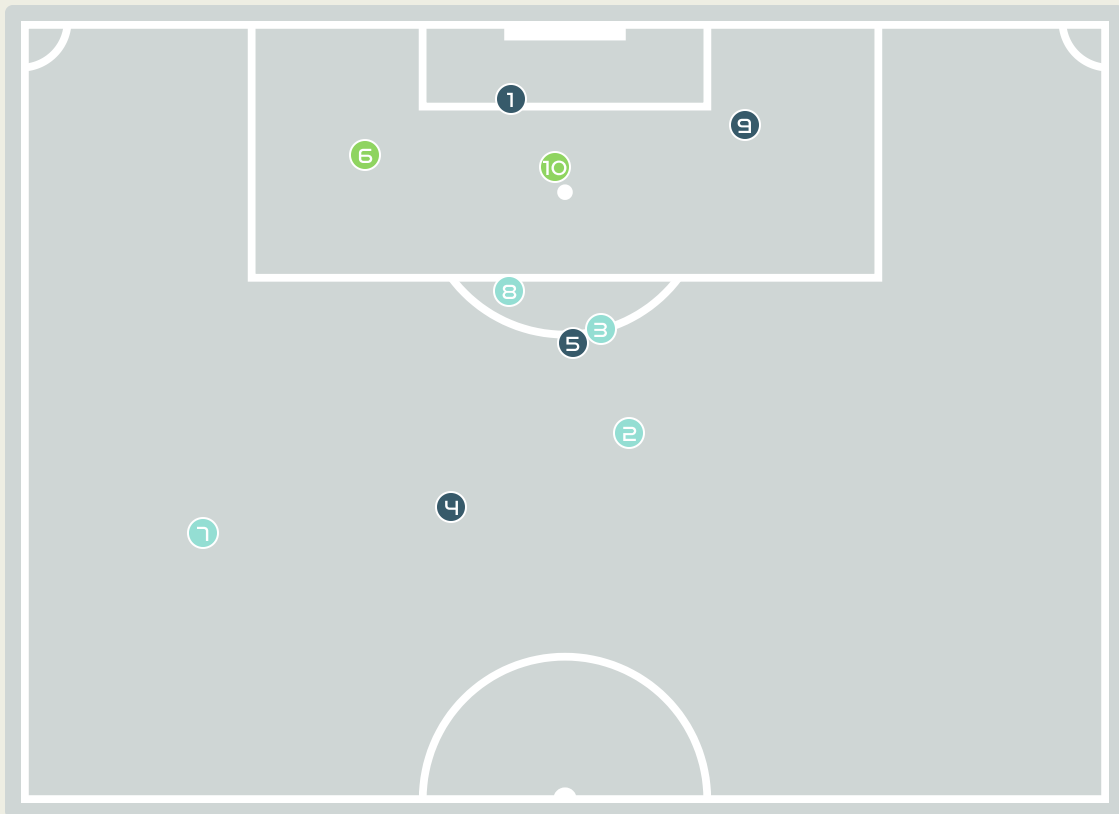

Goalkeeping Involvement

Germany

Germany GK Involvement Timeline

44

Total Involvements

Colombia

Colombia GK Involvement Timeline

40

Total Involvements

Goalkeeping Distribution

Goalkeeping Distribution

Goal Prevention

10
Total Attempts on Goal Faced

60
Save %

Total Attempts on Goal Faced	Total Goal Interventions	Save & Retain	Deflect & Retain	Save & Deflect	Save Attempt	No Save Attempt
10	4	4	0	0	2	4

Goal Prevention

16
Total Attempts on Goal Faced

50
Save %

Total Attempts on Goal Faced	Total Goal Interventions	Save & Retain	Deflect & Retain	Save & Deflect	Save Attempt	No Save Attempt
16	1	1	0	0	3	12

Aerial Control