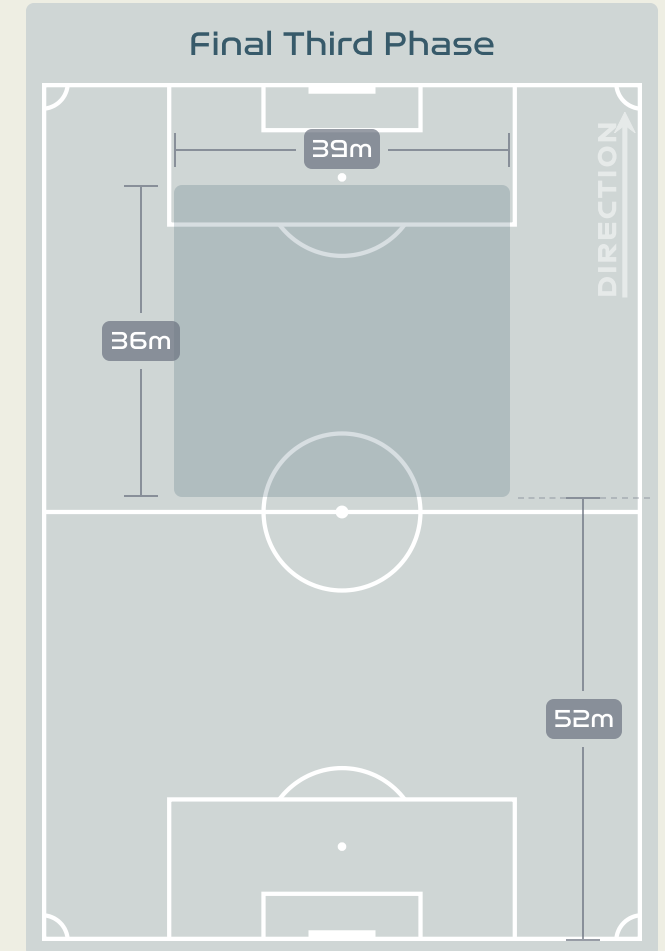

Germany

Phases of Play

Colombia

IN POSSESSION

OUT OF POSSESSION

IN POSSESSION

Germany v Colombia

In Possession Line Height & Team Length

Germany

In Possession Line Height & Team Length

Line Breaks

Germany

Attempted Line Breaks

155

Attempted Line Breaks 11

Inside Shape	10
Outside Shape	1