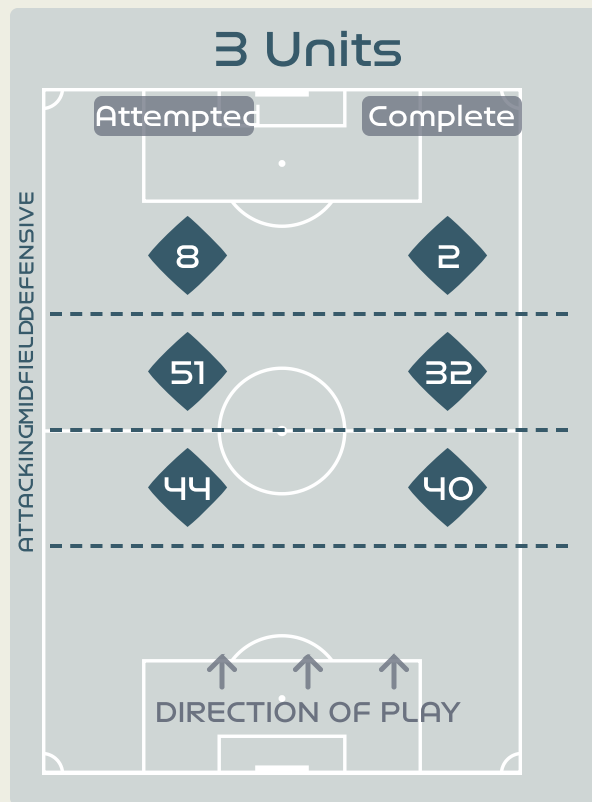

Germany

In Possession Line Height & Team Length

Line Breaks

Germany

Attempted Line Breaks

155

Attempted Line Breaks 11

Inside Shape	10
Outside Shape	1

Attempted Line Breaks 103

Inside Shape	70
Outside Shape	33

Attempted Line Breaks 41

Inside Shape	30
Outside Shape	11

Line Breaks

Attempted Line Breaks

118

Attempted Line Breaks 6