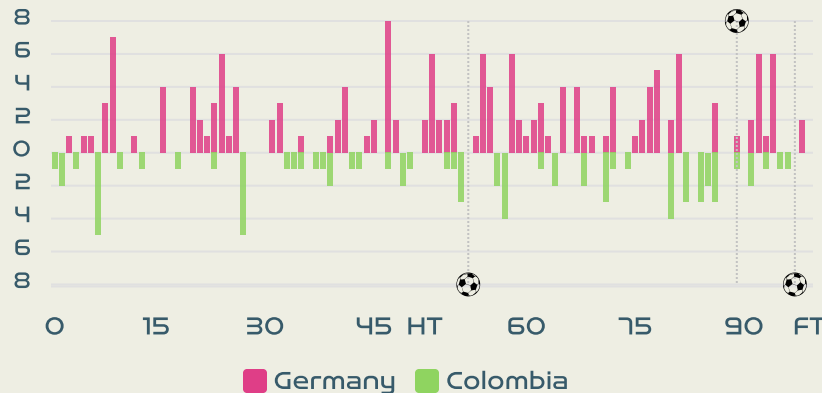

Distribution in the Final Third

Match Summary - Key Statistics

Germany

Colombia

Possession

Total	55.8%	14.9%	29.4%	Total
1	Goals			2
16 (2)	Attempts at Goal (On Target)			10 (5)
553 (466)	Total Passes (Complete)			263 (168)
84 %	Pass Completion %			64 %
105	Completed Line Breaks			60
4	Defensive Line Breaks			5
140	Receptions in the Final Third			54
23	Crosses			11
33	Ball Progressions			10
162 (62)	Defensive Pressures Applied (Direct Pressures)			316 (54)
77	Forced Turnovers			101
109	Second Balls			101
107.4 km	Total Distance Covered			102.4 km
4.2 km	Zone 4 - Low Speed Sprinting: 19-23km/h			4.1 km