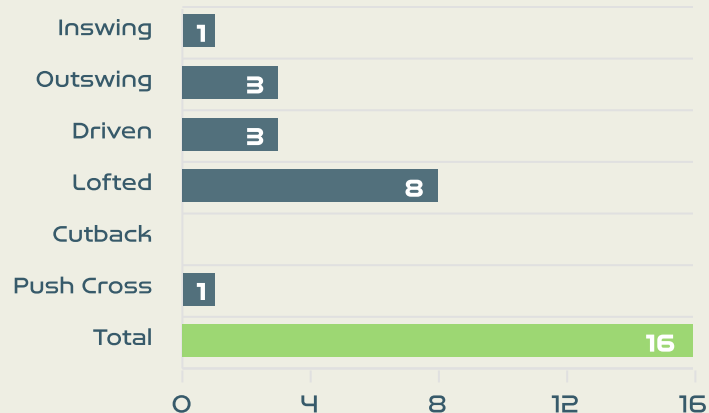

Attempts at Goal

Key	Outcome	Shots
	Goals	2
	On Target	3
	Off Target	4
	Blocked	0
	Incomplete	1

Attempts at Goal

Time	Player	Outcome	Body Part	Delivery Type
7	9 RAMIREZ Mayra	Off Target	Head	Corner
27	5 BEDOYA DURANGO Lorena	On Target - Saved	Right Foot	Loose Ball
39	9 RAMIREZ Mayra	Off Target - Saved	Right Foot	Pass
43	5 BEDOYA DURANGO Lorena	Off Target	Right Foot	Loose Ball
51	2 VANEGAS Manuela	Incomplete	Left Foot	Loose Ball
51	18 CAICEDO Linda	On Target - Goal	Right Foot	Loose Ball
77	11 USME Catalina	On Target	Left Foot	Freekick
86	10 SANTOS Leicy	On Target - Saved	Left Foot	Other
95	9 RAMIREZ Mayra	Deflected Off Target - Defensive Event	Right Foot	Pass
96	2 VANEGAS Manuela	On Target - Goal	Head	Corner

Crosses (Open Play)

Delivery Type

Attempted

16

Completed

2

Most Crosses Attempted

6