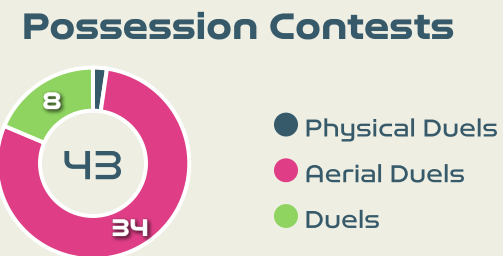

9

Interceptions

45

Tackles

4.28

Possession Actions / Defensive Action

#	Player	Total Possession Regains
1	FROHMS Merle	8
2	HAGEL Chantal	2
3	HENDRICH Kathrin	8
6	OBERDORF Lena	14
9	HUTH Svenja	7
11	POPP Alexandra	3
13	DAEBRITZ Sara	4
19	BUEHL Klara	6
20	MAGULL Lina	1
22	BRAND Jule	3
23	DOORSOUN Sara	4
7	SCHUELLER Lea	1
15	NUESKEN Sjoeke	4
16	ANYOMI Nicole	1