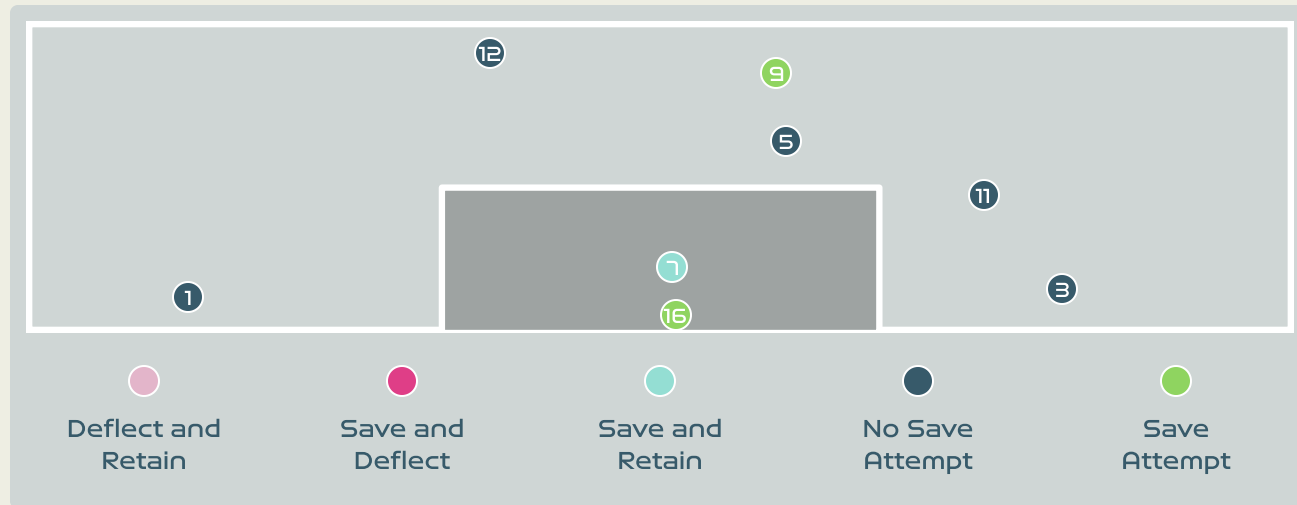

Total Involvements

Goalkeeping Distribution

Goalkeeping Distribution

Goal Prevention

10
Total Attempts on Goal Faced

60
Save %

Total Attempts on Goal Faced	Total Goal Interventions	Save & Retain	Deflect & Retain	Save & Deflect	Save Attempt	No Save Attempt
10	4	4	0	0	2	4

Goal Prevention

16
Total Attempts on Goal Faced

50
Save %

Total Attempts on Goal Faced	Total Goal Interventions	Save & Retain	Deflect & Retain	Save & Deflect	Save Attempt	No Save Attempt
16	1	1	0	0	3	12

Aerial Control