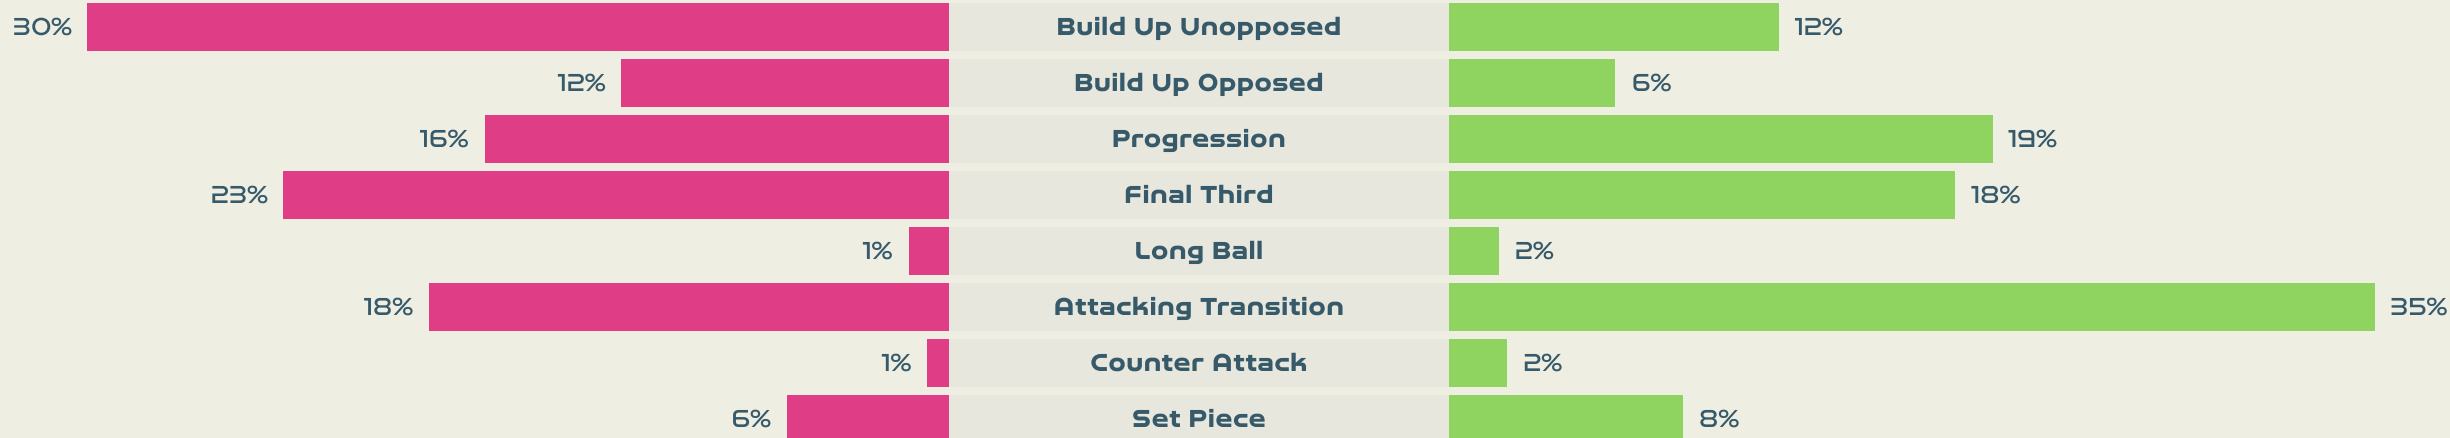

Germany

Phases of Play

Colombia

IN POSSESSION