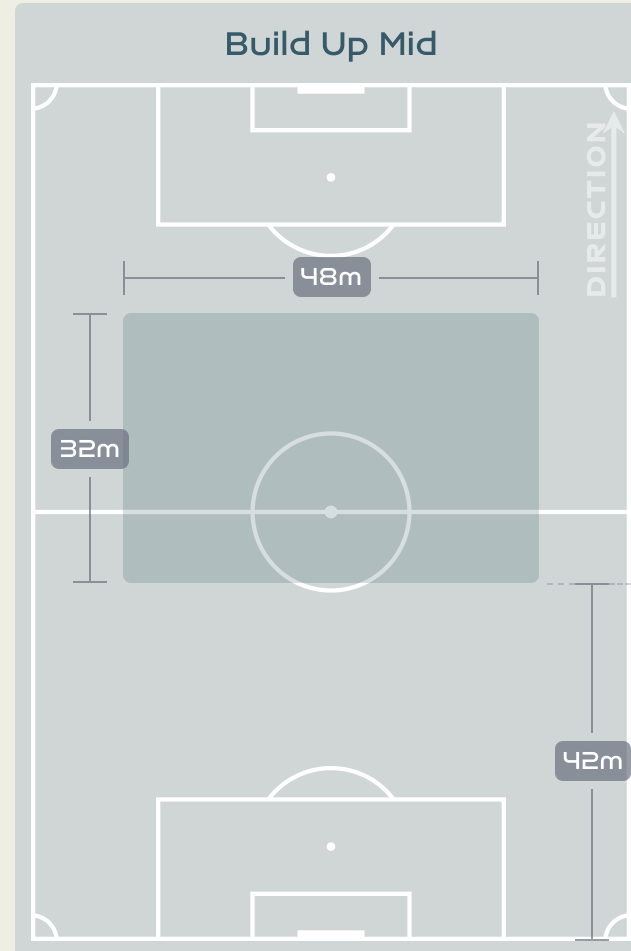

Germany

Phases of Play

Colombia

IN POSSESSION

OUT OF POSSESSION

IN POSSESSION

Germany v Colombia

In Possession Line Height & Team Length

Germany

In Possession Line Height & Team Length

Line Breaks

Germany

Attempted Line Breaks

155

Attempted Line Breaks 11

Inside Shape	10
Outside Shape	1