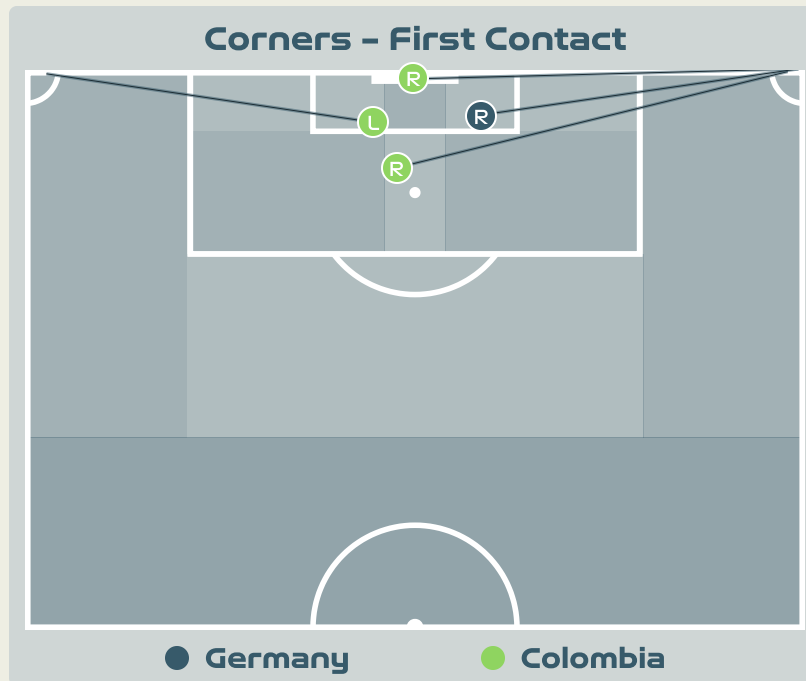

Goal Prevention

16
Total Attempts on Goal Faced

50
Save %

Total Attempts on Goal Faced	Total Goal Interventions	Save & Retain	Deflect & Retain	Save & Deflect	Save Attempt	No Save Attempt
16	1	1	0	0	3	12

Aerial Control

Delivery Types Faced

Total	In Swing	Out Swing	Driven	Lofted	Cutback	Push
11	2	3	3	3	0	0

Aerial Control

Delivery Types Faced

Total	In Swing	Out Swing	Driven	Lofted	Cutback	Push
23	5	3	4	10	0	1

SET PLAYS

Germany v Colombia

Set Plays - Corners

Delivery Type	From Left Side	From Right Side	Total
Direct to Area	1	3	4
Short	0	0	0
Edge of Penalty Area	0	0	0

Delivery Style	Total
Inswing	1
Outswing	0
Driven	1

Free Kicks	
Type	Total
Direct	15
Direct (on target)	0
Direct (off target)	2
Indirect	0