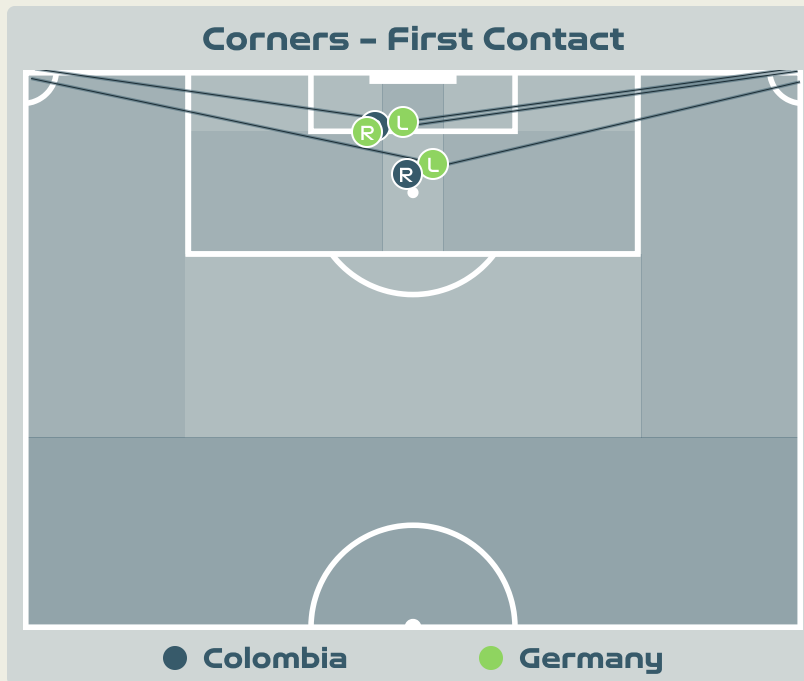

Set Plays - Corners

Delivery Type	From Left Side	From Right Side	Total
Direct to Area	1	3	4
Short	0	0	0
Edge of Penalty Area	0	0	0

Delivery Style	Total
Inswing	1
Outswing	0
Driven	1

Free Kicks	
Type	Total
Direct	15
Direct (on target)	0
Direct (off target)	2
Indirect	0

First Contacts on Germany Crosses

Top 5 Player First Contacts		
Player	Team	Total
VANEGAS Manuela	Colombia	2
NUESKEN Sjoeke	Germany	1
PEREZ Catalina	Colombia	1

Set Plays - Corners

36
Total Set Plays

8
Total Free Kicks

0
Total Penalties

6
Total Corners

22
Total Throw Ins

Delivery Type	From Left Side	From Right Side	Total
Direct to Area	1	4	5
Short	1	0	1
Edge of Penalty Area	0	0	0

Delivery Style	Total
Inswing	2
Outswing	1
Driven	0