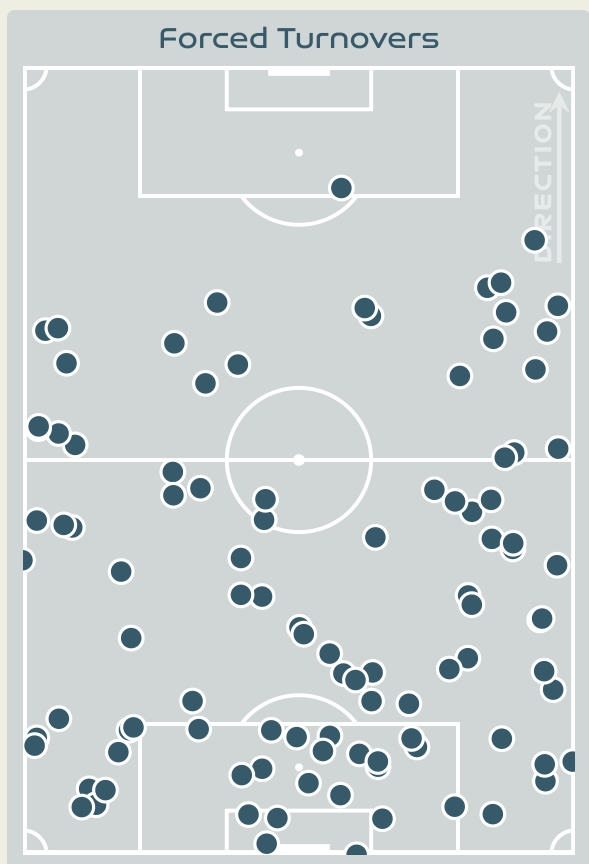

13

Interceptions

39

Tackles

1.65

Possession Actions / Defensive Action

Blocks

Possession Contests

Most Possession Regains

11

VANEGAS Manuela

LEFT BACK

#	Player	Total Possession Regains
1	PEREZ Catalina	9
2	VANEGAS Manuela	11
3	ARIAS Daniela	9
5	BEDOYA DURANGO Lorena	8
6	MONTOYA Daniela	6
9	RAMIREZ Mayra	0
11	USME Catalina	2
16	ANDRADE Lady	4
17	ARIAS Carolina	4
18	CAICEDO Linda	4
19	CARABALI Jorelyn	4
4	OSPINA GARCIA Diana	1
8	RESTREPO Marcela	0
10	SANTOS Leicy	3