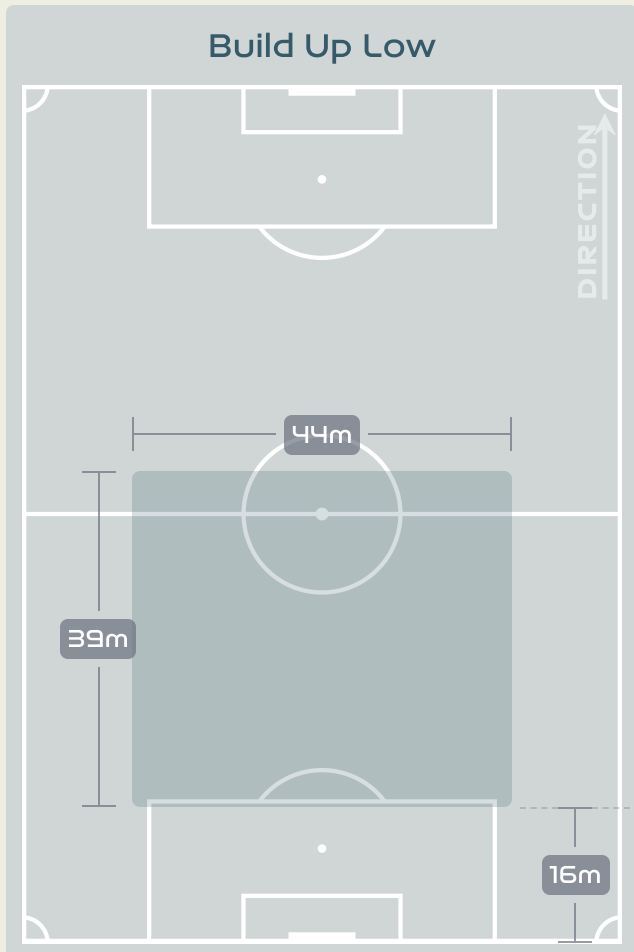

Germany

Phases of Play

Colombia

IN POSSESSION

OUT OF POSSESSION

IN POSSESSION

Germany v Colombia

In Possession Line Height & Team Length

Germany

In Possession Line Height & Team Length

Line Breaks

Germany

Attempted Line Breaks

155

Attempted Line Breaks 11

Inside Shape	10
Outside Shape	1