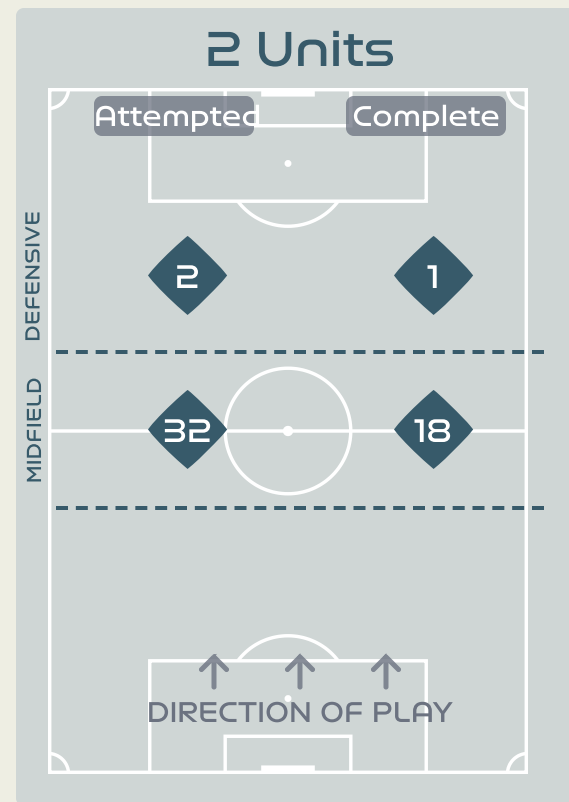

Attempted Line Breaks 103

Inside Shape	70
Outside Shape	33

Attempted Line Breaks 41

Inside Shape	30
Outside Shape	11

Line Breaks

Attempted Line Breaks

118

Attempted Line Breaks 6

Inside Shape 4

Outside Shape 2

Attempted Line Breaks 78

Inside Shape 55

Outside Shape 23

Attempted Line Breaks 34

Inside Shape 28

Outside Shape 6

Line Breaks

					4 Units				3 Units			2 Units		Direction			Distribution Type		
#	Player	Line Breaks Attempted	Line Breaks Completed	Line Break Completion %	Attacking Line	Attacking Midfield Line	Midfield Line	Defensive Line	Attacking Line	Midfield Line	Defensive Line	Midfield Line	Defensive Line	Through	Around	Over	Pass	Cross	Ball Progression
1	FROHMS Merle	13	11	84%	0	0	1	0	4	8	0	0	0	1	0	12	13	0	0
2	HAGEL Chantal	25	17	68%	0	0	2	1	7	6	1	8	0	2	10	13	21	4	0
3	HENDRICH Kathrin	26	21	80%	1	0	0	1	13	6	1	3	1	8	5	13	24	1	1
6	OBERDORF Lena	24	17	70%	0	0	0	0	5	7	2	9	1	16	3	5	23	0	1
9	HUTH Svenja	9	4	44%	0	0	0	0	4	2	0	2	1	4	1	4	8	1	0
11	POPP Alexandra	10	5	50%	0	0	1	0	0	5	2	2	0	2	3	5	10	0	0
13	DAEBRITZ Sara	11	10	90%	0	0	1	0	2	4	0	4	0	6	5	0	10	0	1
19	BUEHL Klara	3	0	0%	0	0	1	0	0	1	0	0	1	1	0	2	0	2	1
20	MAGULL Lina	5	3	60%	0	0	0	0	2	0	1	2	0	1	2	2	5	0	0
22	BRAND Jule	12	8	66%	0	0	1	0	0	5	1	5	0	8	3	1	10	0	2
23	DOORSOUN Sara	6	4	66%	0	0	0	0	4	2	0	0	0	3	2	1	6	0	0
7	SCHUELLER Lea	2	0	0%	0	0	1	0	0	1	0	0	0	1	0	1	2	0	0
15	NUESKEN Sjoeke	6	3	50%	0	0	0	0	3	1	0	2	0	2	1	3	6	0	0
16	ANYOMI Nicole	3	2	66%	0	0	0	0	0	3	0	0	0	0	3	0	2	0	1