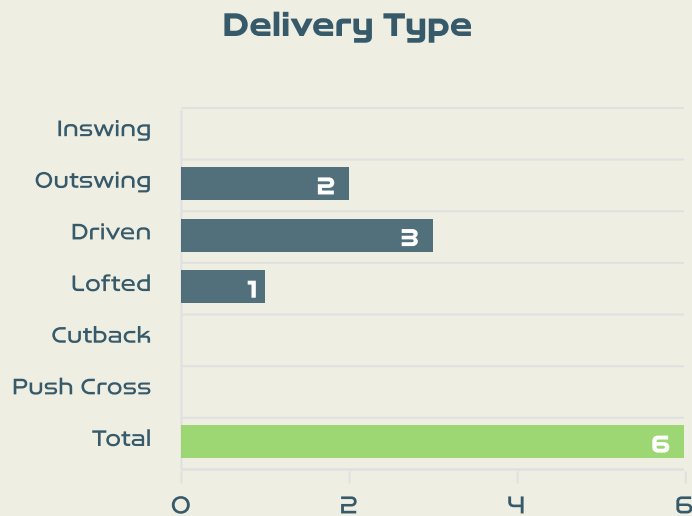

Crosses (Open Play)

#	Player	Inswing	Outswing	Driven	Lofted	Cutback	Push Cross	Total Attempted
1	PEREZ Catalina	0	0	0	0	0	0	0
2	VANEGAS Manuela	0	0	0	0	0	0	0
3	ARIAS Daniela	0	0	0	0	0	0	0
5	BEDOYA DURANGO Lorena	0	0	0	0	0	0	0
6	MONTOYA Daniela	0	0	0	0	0	0	0
9	RAMIREZ Mayra	0	1	3	0	0	0	4
11	USME Catalina	0	1	0	0	0	0	1
16	ANDRADE Lady	0	0	0	0	0	0	0
17	ARIAS Carolina	0	0	0	0	0	0	0
18	CAICEDO Linda	0	0	0	0	0	0	0
19	CARABALI Jorelyn	0	0	0	1	0	0	1
4	OSPINA GARCIA Diana	0	0	0	0	0	0	0
8	RESTREPO Marcela	0	0	0	0	0	0	0
10	SANTOS Leicy	0	0	0	0	0	0	0