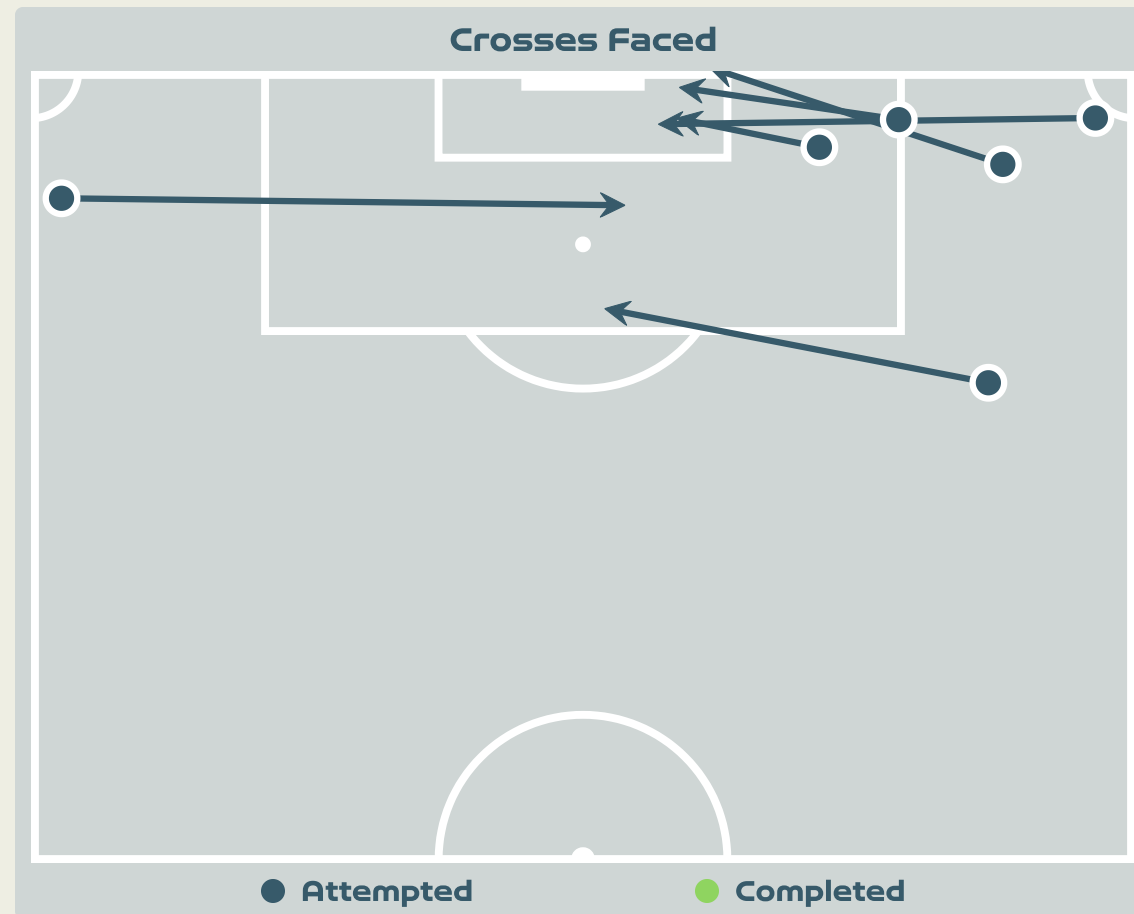

Goal Prevention

16
Total Attempts on Goal Faced

50
Save %

Total Attempts on Goal Faced	Total Goal Interventions	Save & Retain	Deflect & Retain	Save & Deflect	Save Attempt	No Save Attempt
16	1	1	0	0	3	12

Aerial Control

Delivery Types Faced

Total	In Swing	Out Swing	Driven	Lofted	Cutback	Push
11	2	3	3	3	0	0

Aerial Control

Delivery Types Faced

Total	In Swing	Out Swing	Driven	Lofted	Cutback	Push
23	5	3	4	10	0	1

SET PLAYS

Germany v Colombia