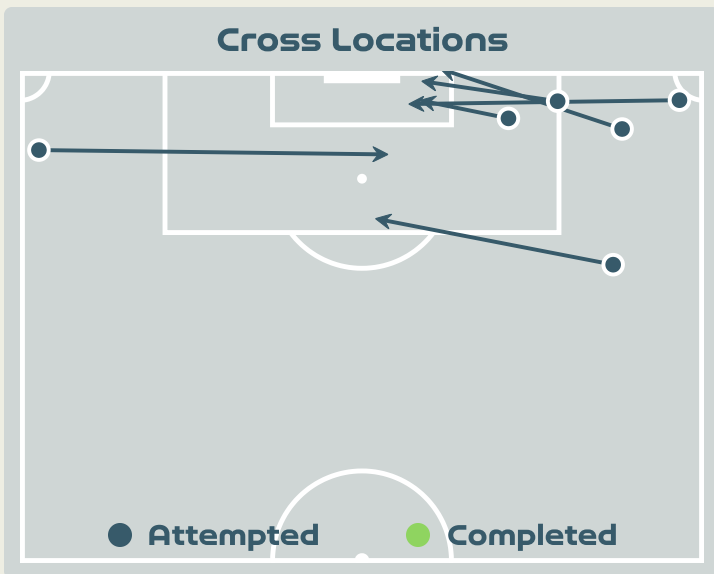

Crosses (Open Play)

#	Player	Inswing	Outswing	Driven	Lofted	Cutback	Push Cross	Total Attempted
1	PEREZ Catalina	0	0	0	0	0	0	0
2	VANEGAS Manuela	0	0	0	0	0	0	0
3	ARIAS Daniela	0	0	0	0	0	0	0
5	BEDOYA DURANGO Lorena	0	0	0	0	0	0	0
6	MONTOYA Daniela	0	0	0	0	0	0	0
9	RAMIREZ Mayra	0	1	3	0	0	0	4
11	USME Catalina	0	1	0	0	0	0	1
16	ANDRADE Lady	0	0	0	0	0	0	0
17	ARIAS Carolina	0	0	0	0	0	0	0
18	CAICEDO Linda	0	0	0	0	0	0	0
19	CARABALI Jorelyn	0	0	0	1	0	0	1
4	OSPINA GARCIA Diana	0	0	0	0	0	0	0
8	RESTREPO Marcela	0	0	0	0	0	0	0
10	SANTOS Leicy	0	0	0	0	0	0	0