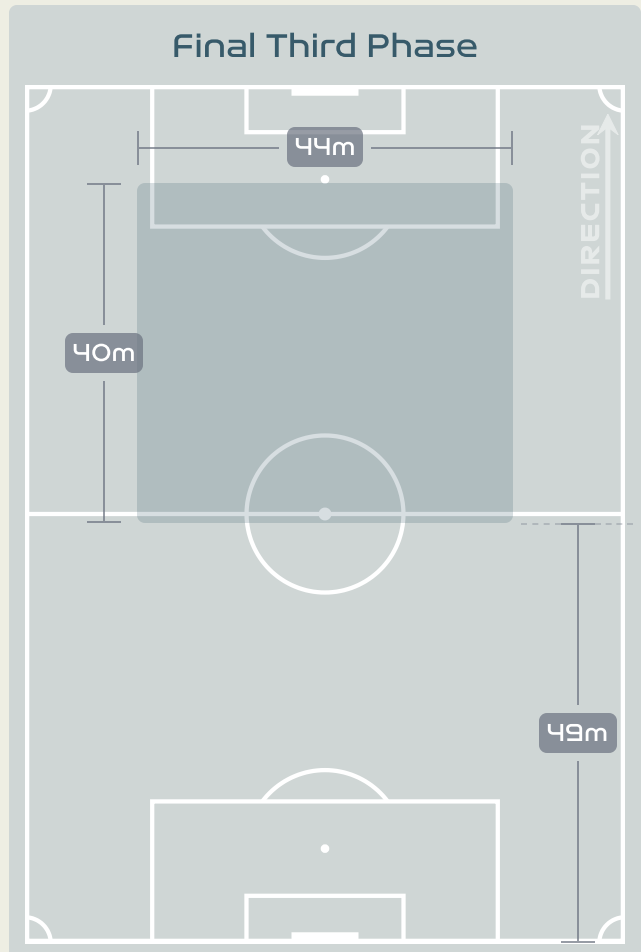

Germany

Phases of Play

Colombia

IN POSSESSION

OUT OF POSSESSION

IN POSSESSION

Germany v Colombia

In Possession Line Height & Team Length

Germany

In Possession Line Height & Team Length

Line Breaks

Germany

Attempted Line Breaks

155

Attempted Line Breaks 11

Inside Shape	10
Outside Shape	1