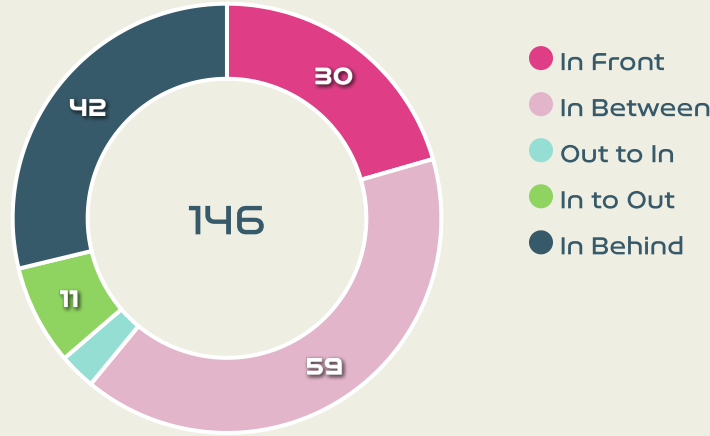

Movement Types by Phase

Final Third Phase

Progression Phase

Build Up Phase

All Movement Types

- In Front
- In Between
- Out to In
- In to Out
- In Behind

Top Ranked Players

Type	Player	Movements
In Front	11 USME Catalina	11
In Between	11 USME Catalina	26
Out to In	9 RAMIREZ Mayra	2
In to Out	9 RAMIREZ Mayra	4
In Behind	9 RAMIREZ Mayra	29