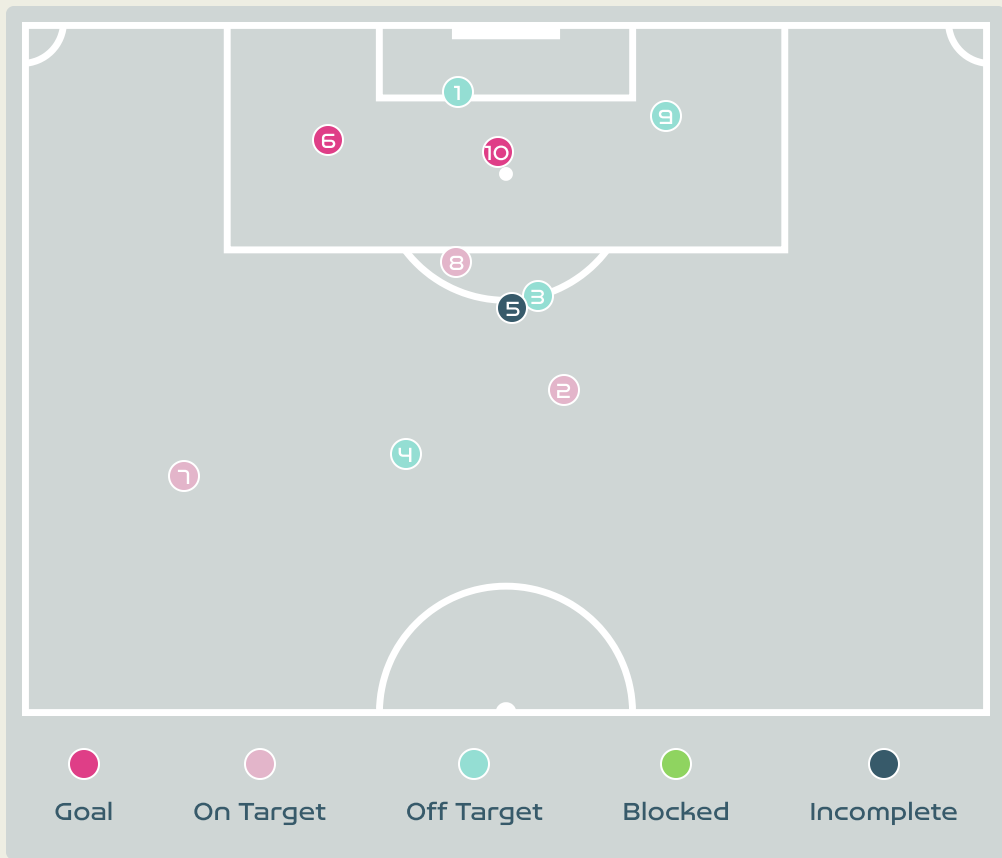

Attempts at Goal

Key	Outcome	Shots
	Goals	1
	On Target	1
	Off Target	7
	Blocked	5
	Incomplete	2

Attempts at Goal

Time	Player	Outcome	Body Part	Delivery Type
12	11 POPP Alexandra	Off Target	Head	Freekick
21	20 MAGULL Lina	Incomplete - Player On Ball Error	Left Foot	Loose Ball
21	6 OBERDORF Lena	Deflected Off Target - Defensive Event	Right Foot	Loose Ball
31	20 MAGULL Lina	Incomplete - Blocked	Right Foot	Pass
41	11 POPP Alexandra	Off Target	Right Foot	Loose Ball
47	19 BUEHL Klara	Deflected Off Target - Defensive Event	Left Foot	Pass
48	11 POPP Alexandra	On Target - Saved	Head	Cross
58	13 DAEBRITZ Sara	Incomplete - Blocked	Left Foot	Pass
60	11 POPP Alexandra	Off Target	Left Foot	Loose Ball
63	15 NUESKEN Sjoeke	Incomplete - Blocked	Right Foot	Corner
63	6 OBERDORF Lena	Off Target	Right Foot	Loose Ball
70	11 POPP Alexandra	Off Target	Left Foot	Freekick
73	19 BUEHL Klara	Incomplete - Blocked	Right Foot	Freekick
80	2 HAGEL Chantal	Incomplete - Defensive Event	Left Foot	Loose Ball
80	6 OBERDORF Lena	Incomplete - Blocked	Right Foot	Loose Ball
88	11 POPP Alexandra	On Target - Goal	Left Foot	Penalty

Attempts at Goal

Key	Outcome	Shots
	Goals	2
	On Target	3
	Off Target	4
	Blocked	0
	Incomplete	1

Attempts at Goal

Time	Player	Outcome	Body Part	Delivery Type
7	9 RAMIREZ Mayra	Off Target	Head	Corner
27	5 BEDOYA DURANGO Lorena	On Target - Saved	Right Foot	Loose Ball
39	9 RAMIREZ Mayra	Off Target - Saved	Right Foot	Pass
43	5 BEDOYA DURANGO Lorena	Off Target	Right Foot	Loose Ball
51	2 VANEGAS Manuela	Incomplete	Left Foot	Loose Ball
51	18 CAICEDO Linda	On Target - Goal	Right Foot	Loose Ball
77	11 USME Catalina	On Target	Left Foot	Freekick
86	10 SANTOS Leicy	On Target - Saved	Left Foot	Other
95	9 RAMIREZ Mayra	Deflected Off Target - Defensive Event	Right Foot	Pass
96	2 VANEGAS Manuela	On Target - Goal	Head	Corner