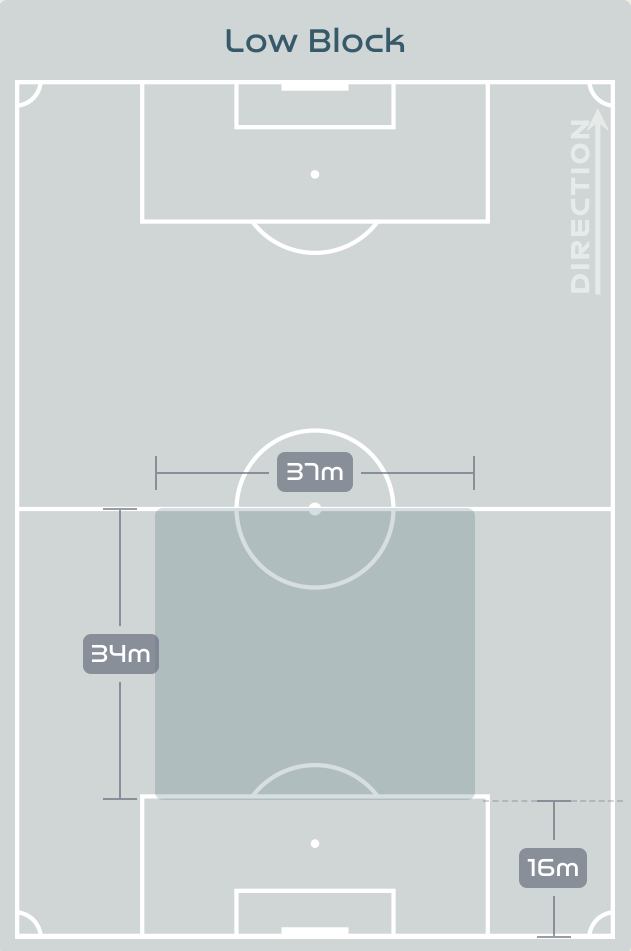

Defensive Line Height & Team Length

Germany

Defensive Line Height & Team Length

Defensive Pressure

Germany

Colombia

162	Total Pressures	316
62	Direct Pressures	54
1.62s	Avg Pressure Duration	1.28s
77	Forced Turnovers	101
6.65s	Ball Recovery Time	11.45s
47	Pushing on into Pressing	127
115	Pushing on	288
24	Pressing Direction Inside	54
73	Pressing Direction Outside	172