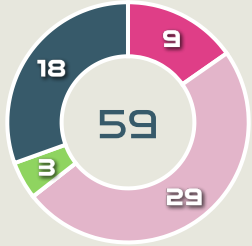

Movement to Receive

Movement Types by Phase

Final Third Phase

Progression Phase

Build Up Phase

All Movement Types

- In Front
- In Between
- Out to In
- In to Out
- In Behind

Top Ranked Players

Type	Player	Movements
In Front	2 HAGEL Chantal	17
In Between	20 MAGULL Lina	28
Out to In	22 BRAND Jule	9
In to Out	13 DAEBRITZ Sara	4
In Behind	22 BRAND Jule	17

Movement Types Pitch Third

Movement to Receive

Movement Types by Phase

Final Third Phase

Progression Phase

Build Up Phase

All Movement Types

- In Front
- In Between
- Out to In
- In to Out
- In Behind

Top Ranked Players

Type	Player	Movements
In Front	11 USME Catalina	11
In Between	11 USME Catalina	26
Out to In	9 RAMIREZ Mayra	2
In to Out	9 RAMIREZ Mayra	4
In Behind	9 RAMIREZ Mayra	29