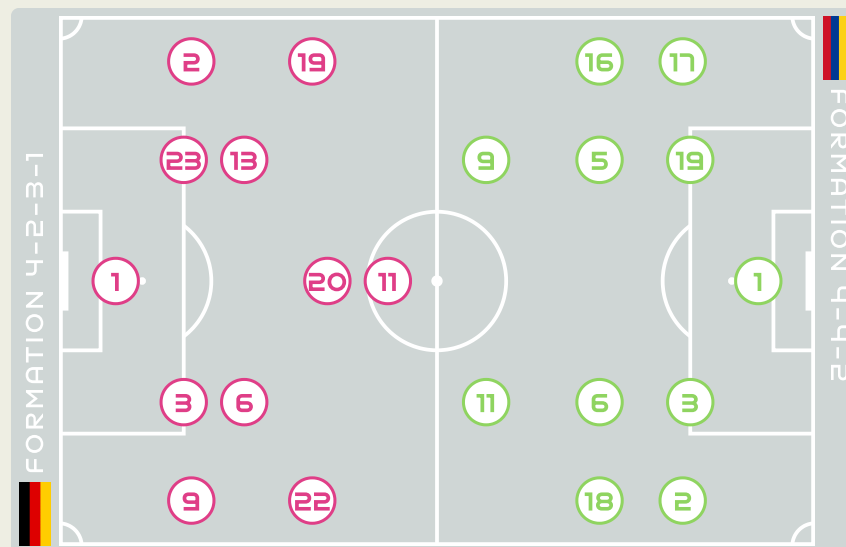

SUBSTITUTES

12	GK	BERGER Ann-Katrin	
21	GK	JOHANNES Stina	
4	DF	KLEINHERNE Sophia	
5	DF	HEGERING Marina	
7	FW	SCHUELLER Lea	67'
8	MF	LOHMANN Sydney	
10	FW	FREIGANG Laura	
14	MF	LATTWEIN Lena	
15	DF	NUESKEN Sjoeke	46'
16	FW	ANYOMI Nicole	76'
17	DF	RAUCH Felicitas	
18	MF	LEUPOLZ Melanie