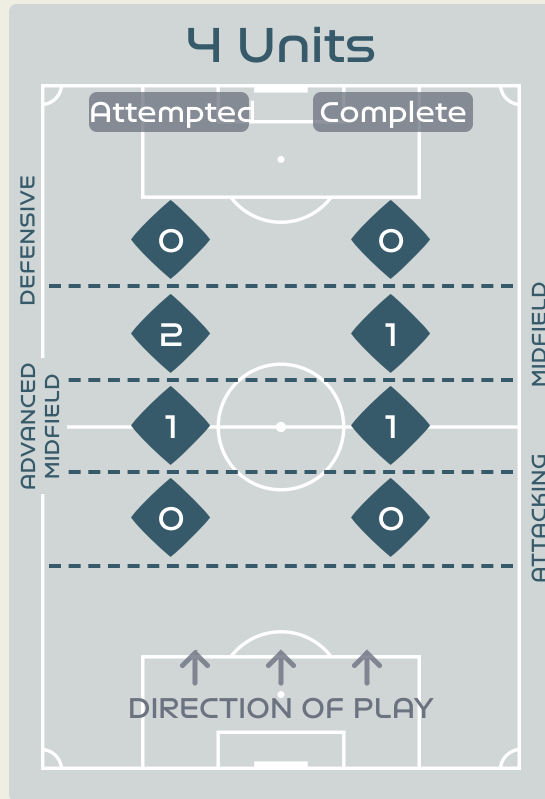

Phases of Play

IN POSSESSION

OUT OF POSSESSION

IN POSSESSION

France v Brazil

In Possession Line Height & Team Length

In Possession Line Height & Team Length

Line Breaks

Attempted Line Breaks

138

Attempted Line Breaks 4

Inside Shape	1
Outside Shape	3

Attempted Line Breaks 99

Inside Shape	70
Outside Shape	29

Attempted Line Breaks 35

Inside Shape	25
Outside Shape	10

Line Breaks

Brazil

Attempted Line Breaks

116

Attempted Line Breaks 3
 Inside Shape 3
 Outside Shape 0

Attempted Line Breaks 77
 Inside Shape 60
 Outside Shape 17

Attempted Line Breaks 36
 Inside Shape 30
 Outside Shape 6