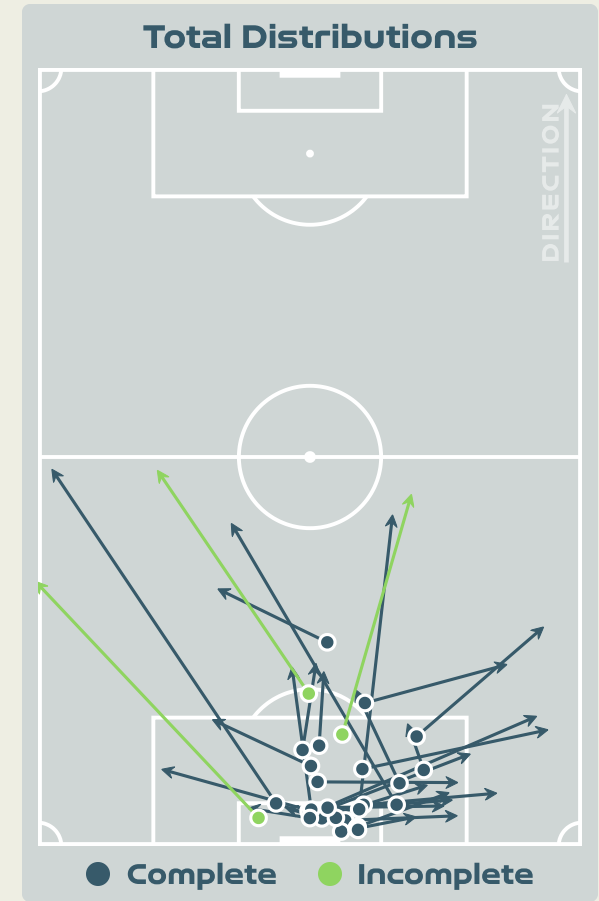

Most Direct Pressures

16

GEYORO Grace
RIGHT CENTRE MIDFIELD

Most Direct Pressures

9

ANTONIA
RIGHT BACK

GOALKEEPING

France v Brazil

Goalkeeping Involvement

France GK Involvement Timeline

51
Total Involvements

Brazil GK Involvement Timeline

53
Total Involvements

Goalkeeping Distribution

Goalkeeping Distribution

Goal Prevention