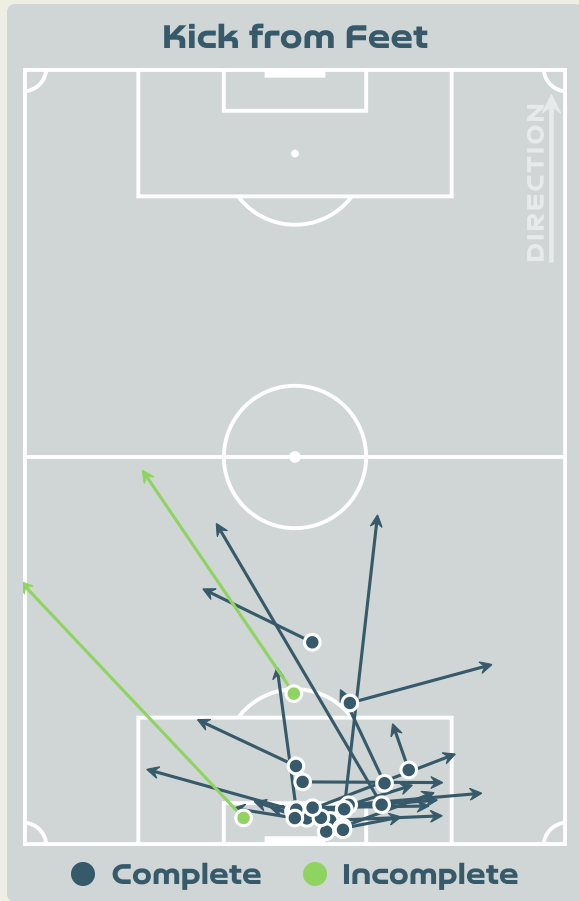

Most Direct Pressures

16

GEYORO Grace
RIGHT CENTRE MIDFIELD

Most Direct Pressures

9

ANTONIA
RIGHT BACK

GOALKEEPING

France v Brazil

Goalkeeping Involvement

France GK Involvement Timeline

51
Total Involvements

Brazil GK Involvement Timeline

53
Total Involvements

Goalkeeping Distribution

Goalkeeping Distribution

Goal Prevention