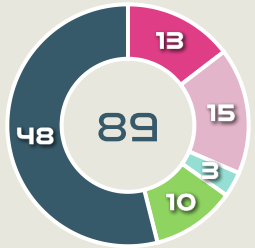

CENTRE FORWARD RIGHT

#	Player	Offers Made	Offers Received	% Made & Received
12	LETICIA	1	1	100%
2	ANTONIA	9	6	66.7%
4	RAFAELLE	0	0	0%
5	LUANA	21	8	38.1%
6	TAMIRES	9	2	22.2%
9	DEBINHA	60	10	16.7%
11	ADRIANA	43	13	30.2%
14	LAUREN	24	5	20.8%
17	ARY BORGES	52	16	30.8%
18	GEYSE	39	5	12.8%
21	KEROLIN	54	15	27.8%
7	ANDRESSA	15	3	20%
8	ANA VITORIA	12	2	16.7%
10	MARTA	9	0	0%
16	BIA ZANERATTO	5	2	40%
19	MONICA	7	3	42.9%

Offers Made Inside Shape

Offers Made Outside Shape

150

Offers Made in Final Third

158

Offers Made in Middle Third

52

Offers Made in Defensive Third

Movement to Receive

Movement Types by Phase

Final Third Phase

Progression Phase

Build Up Phase

All Movement Types

- In Front
- In Between
- Out to In
- In to Out
- In Behind

Top Ranked Players