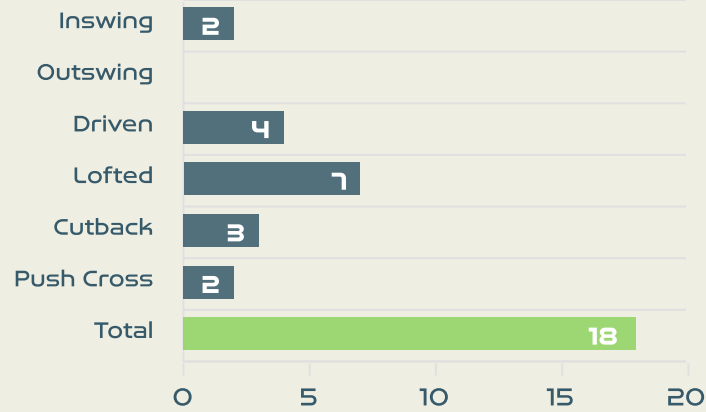

Attempts at Goal

Key	Outcome	Shots
	Goals	1
	On Target	1
	Off Target	6
	Blocked	3
	Incomplete	0

Attempts at Goal

Time	Player	Outcome	Body Part	Delivery Type
14	11 ADRIANA	Off Target	Right Foot	Freekick
20	17 ARY BORGES	Incomplete - Blocked	Left Foot	Pass
22	11 ADRIANA	Off Target	Right Foot	Pass
42	2 ANTONIA	On Target - Saved	Right Foot	Pass
57	21 KEROLIN	Deflected Off Target - Assist	Right Foot	Pass
57	9 DEBINHA	On Target - Goal	Right Foot	Loose Ball
73	21 KEROLIN	Off Target	Right Foot	Freekick
78	21 KEROLIN	Incomplete - Blocked	Right Foot	Pass
78	5 LUANA	Deflected Off Target - Defensive Event	Right Foot	Loose Ball
85	19 MONICA	Off Target	Right Foot	Loose Ball
98	5 LUANA	Incomplete - Blocked	Right Foot	Pass

Crosses (Open Play)

Delivery Type

Attempted

18

Completed

3

Most Crosses Attempted

5