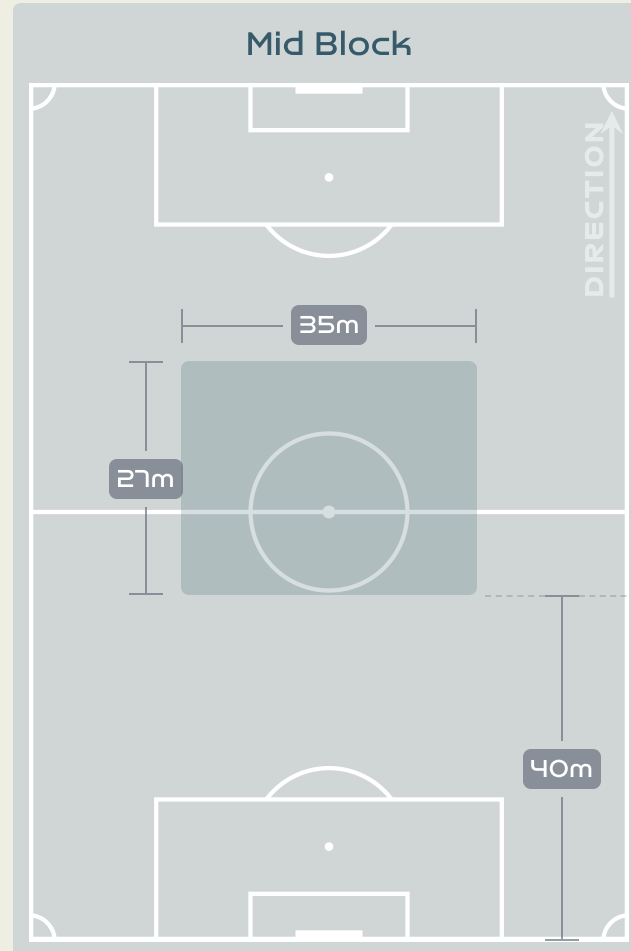

Tackles

2.16

Possession Actions / Defensive Action

Blocks

Possession Contests

Most Possession Regains

13

RAFAELLE
LEFT CENTRE BACK

Defensive Line Height & Team Length

Defensive Line Height & Team Length

Defensive Pressure

200	Total Pressures	236
72	Direct Pressures	76
1.18s	Avg Pressure Duration	1.52s
104	Forced Turnovers	82
7.45s	Ball Recovery Time	8.68s
71	Pushing on into Pressing	75
169	Pushing on	166
40	Pressing Direction Inside	34
96	Pressing Direction Outside	133