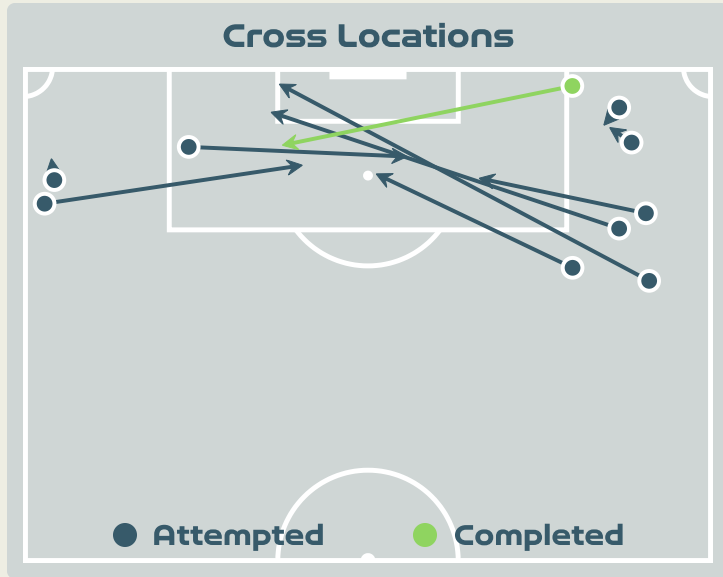

Crosses (Open Play)