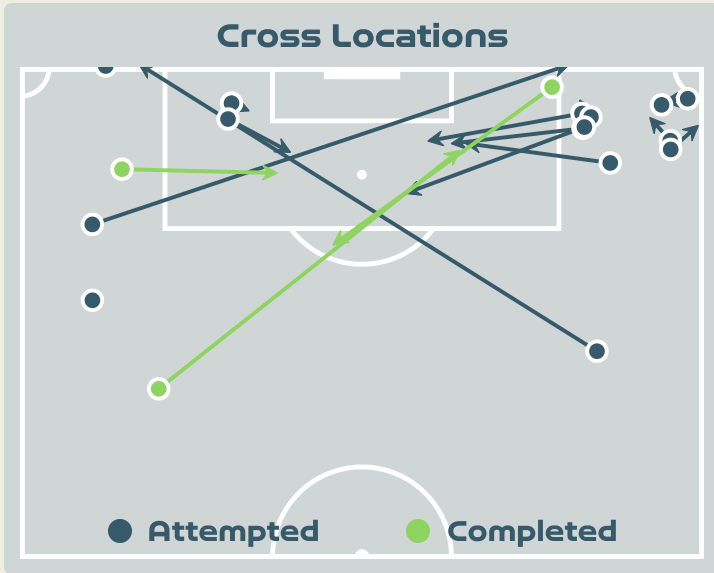

Crosses (Open Play)