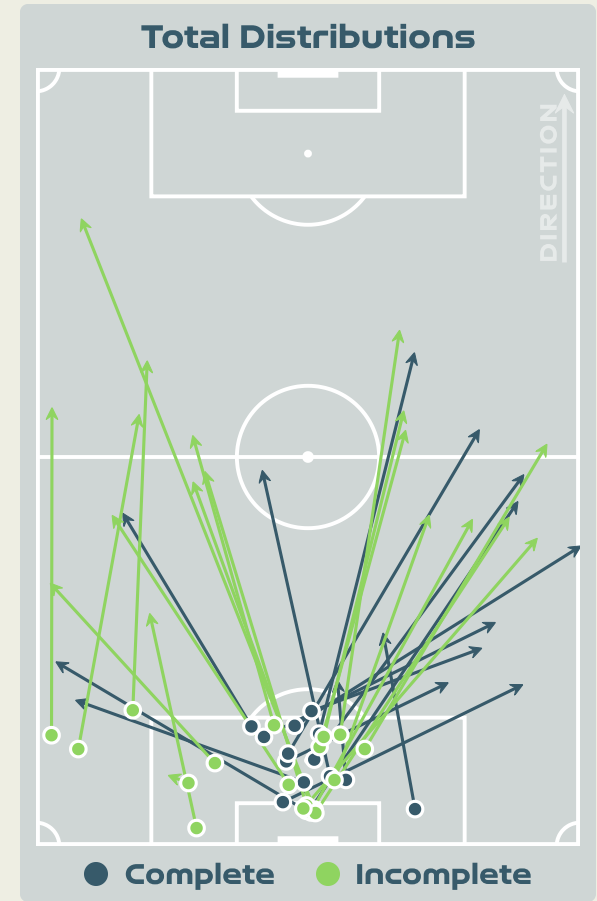

Most Direct Pressures

16

GEYORO Grace
RIGHT CENTRE MIDFIELD

Most Direct Pressures

9

ANTONIA
RIGHT BACK

GOALKEEPING

France v Brazil

Goalkeeping Involvement

France GK Involvement Timeline

51
Total Involvements

Brazil GK Involvement Timeline

53
Total Involvements

Goalkeeping Distribution

Goalkeeping Distribution

Goal Prevention