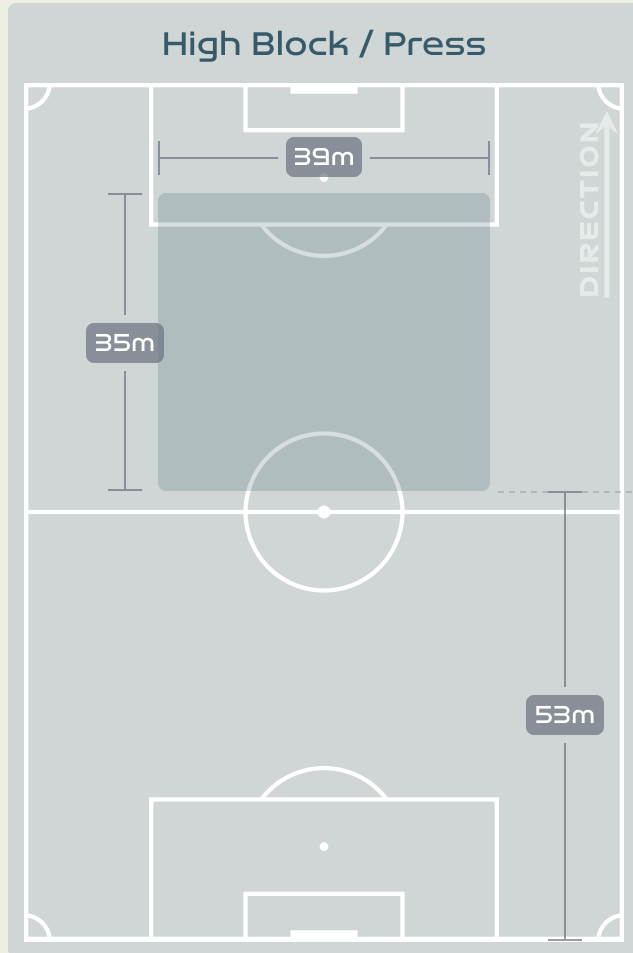

Defensive Line Height & Team Length