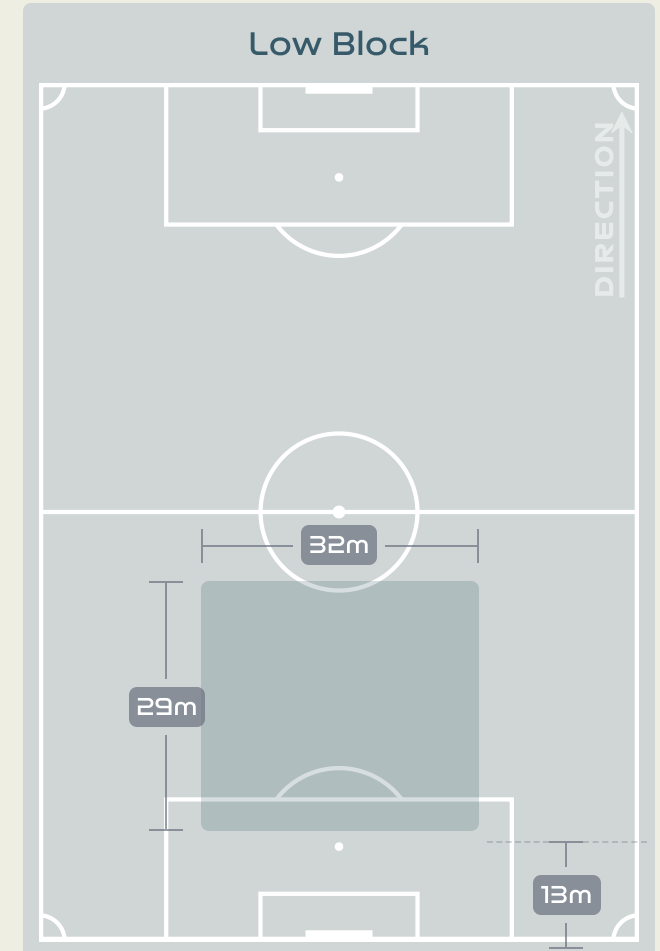

Defensive Line Height & Team Length