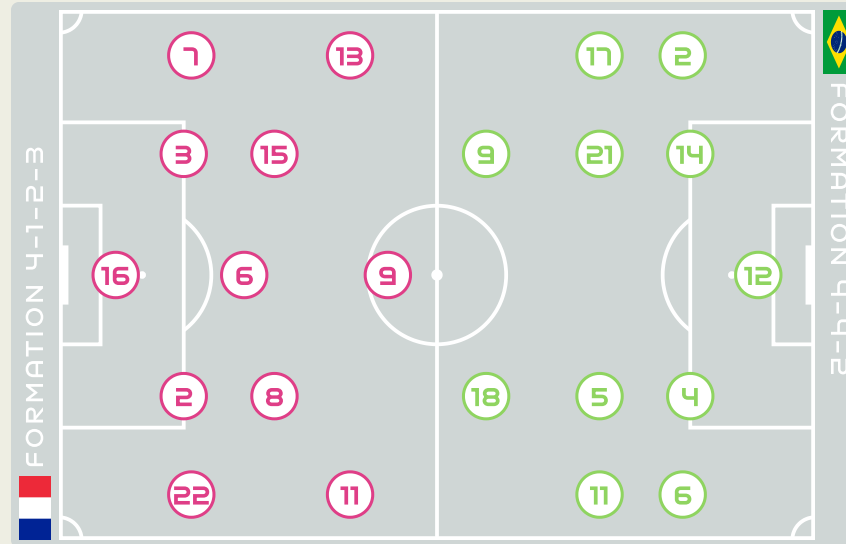

SUBSTITUTES

1	GK	DURAND Solene	
21	GK	PICAUD Constance	
4	MF	FAZER Laurina	
5	DF	DE ALMEIDA Elisa	
10	MF	MAJRI Amel	
12	FW	MATEO Clara	
14	DF	TOUNKARA Aissatou	
17	MF	LE GARREC Lea	87'
18	FW	ASSEYI Viviane	
19	FW	FELLER Naomie	
20	DF	CASCARINO Estelle	
23	FW	BECHO Vicki	65'