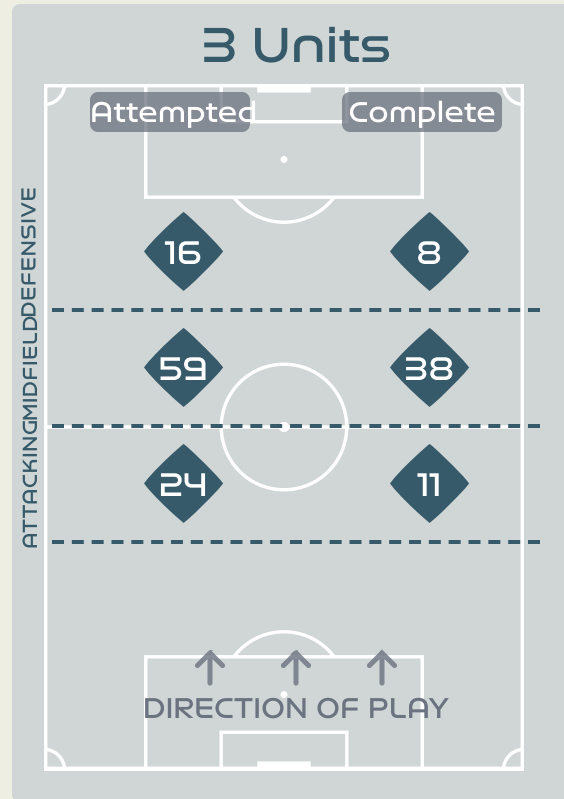

Phases of Play

IN POSSESSION

OUT OF POSSESSION

IN POSSESSION

France v Brazil

In Possession Line Height & Team Length

In Possession Line Height & Team Length

Line Breaks

Attempted Line Breaks

138

Attempted Line Breaks 4

Inside Shape	1
Outside Shape	3

Attempted Line Breaks 99

Inside Shape	70
Outside Shape	29

Attempted Line Breaks 35

Inside Shape	25
Outside Shape	10