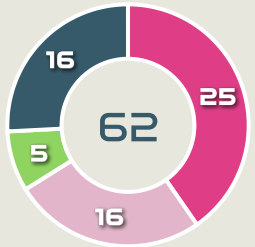

Offers Made Inside Shape

Offers Made Outside Shape

150

Offers Made in Final Third

158

Offers Made in Middle Third

52

Offers Made in Defensive Third

Movement to Receive

Movement Types by Phase

Final Third Phase

Progression Phase

Build Up Phase

All Movement Types

- In Front
- In Between
- Out to In
- In to Out
- In Behind

Top Ranked Players