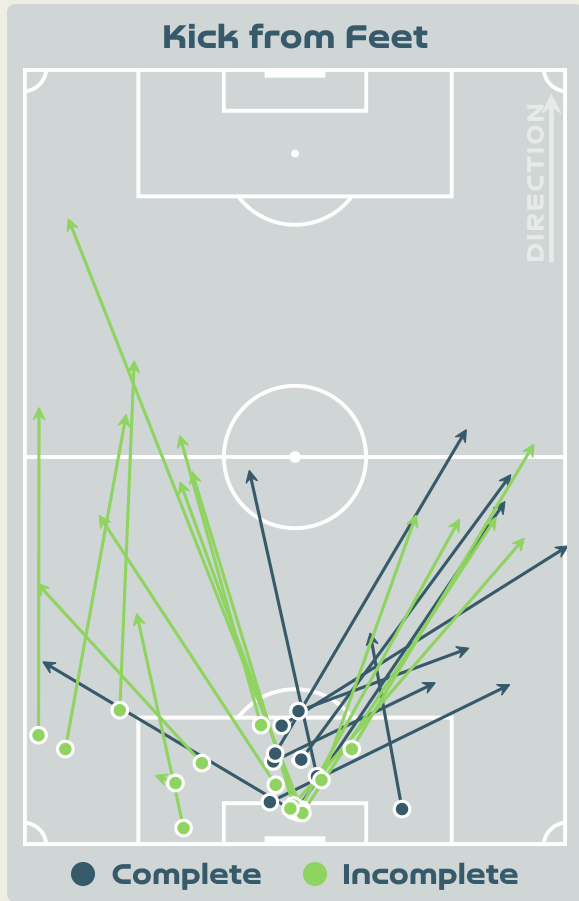

Most Direct Pressures

16

GEYORO Grace
RIGHT CENTRE MIDFIELD

Most Direct Pressures

9

ANTONIA
RIGHT BACK

GOALKEEPING

France v Brazil

Goalkeeping Involvement

France GK Involvement Timeline

51
Total Involvements

Brazil GK Involvement Timeline

53
Total Involvements

Goalkeeping Distribution

Goalkeeping Distribution

Goal Prevention