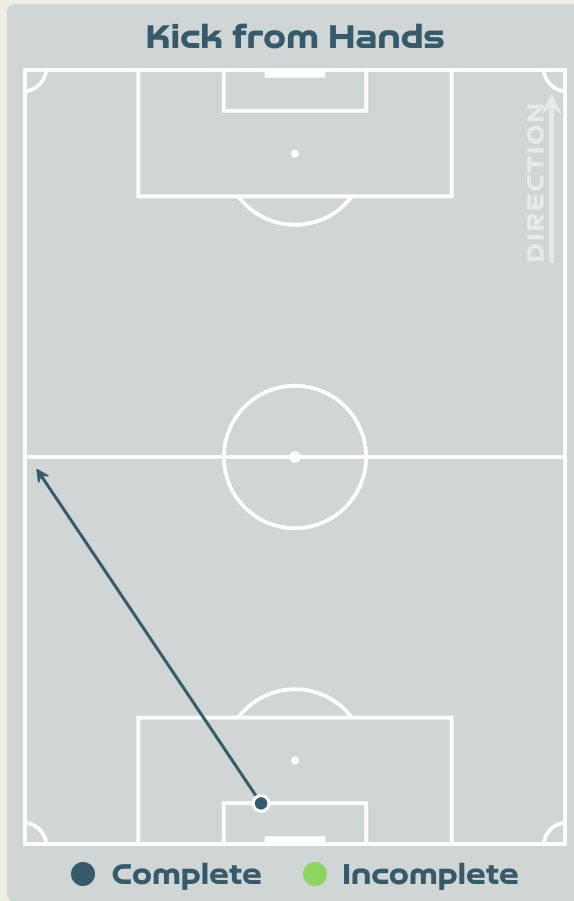

Most Direct Pressures

16

GEYORO Grace
RIGHT CENTRE MIDFIELD

Most Direct Pressures

9

ANTONIA
RIGHT BACK

GOALKEEPING

France v Brazil

Goalkeeping Involvement

France GK Involvement Timeline

51
Total Involvements

Brazil GK Involvement Timeline

53
Total Involvements

Goalkeeping Distribution

Goalkeeping Distribution

Goal Prevention