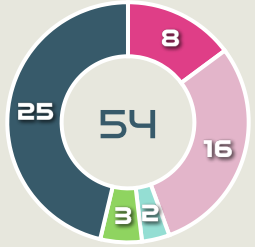

CENTRE FORWARD RIGHT

#	Player	Offers Made	Offers Received	% Made & Received
12	LETICIA	1	1	100%
2	ANTONIA	9	6	66.7%
4	RAFAELLE	0	0	0%
5	LUANA	21	8	38.1%
6	TAMIRES	9	2	22.2%
9	DEBINHA	60	10	16.7%
11	ADRIANA	43	13	30.2%
14	LAUREN	24	5	20.8%
17	ARY BORGES	52	16	30.8%
18	GEYSE	39	5	12.8%
21	KEROLIN	54	15	27.8%
7	ANDRESSA	15	3	20%
8	ANA VITORIA	12	2	16.7%
10	MARTA	9	0	0%
16	BIA ZANERATTO	5	2	40%
19	MONICA	7	3	42.9%

Offers Made Inside Shape

Offers Made Outside Shape

150

Offers Made in Final Third

158

Offers Made in Middle Third

52

Offers Made in Defensive Third

Movement to Receive

Movement Types by Phase

Final Third Phase

Progression Phase

Build Up Phase

All Movement Types

- In Front
- In Between
- Out to In
- In to Out
- In Behind

Top Ranked Players