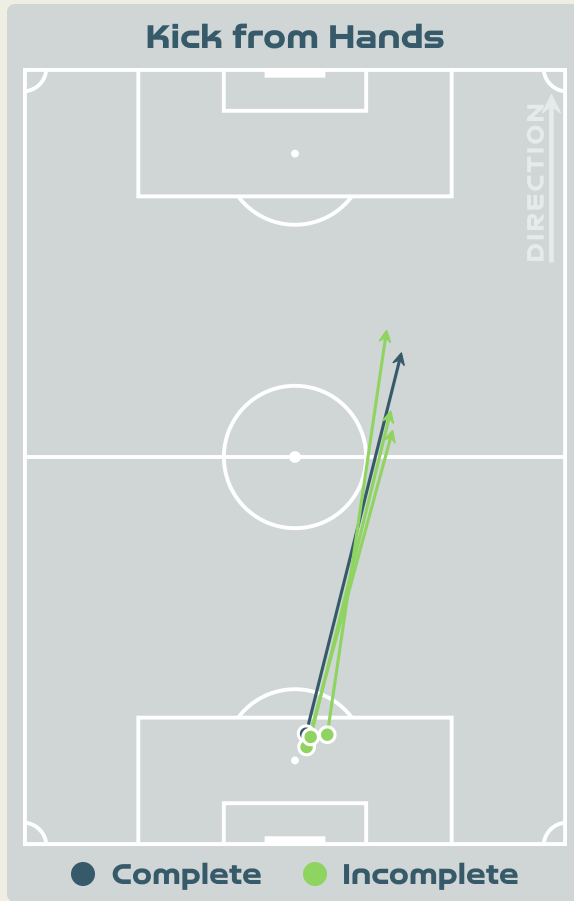

Most Direct Pressures

16

GEYORO Grace
RIGHT CENTRE MIDFIELD

Most Direct Pressures

9

ANTONIA
RIGHT BACK

GOALKEEPING

France v Brazil

Goalkeeping Involvement

France GK Involvement Timeline

51
Total Involvements

Brazil GK Involvement Timeline

53
Total Involvements

Goalkeeping Distribution

Goalkeeping Distribution

Goal Prevention