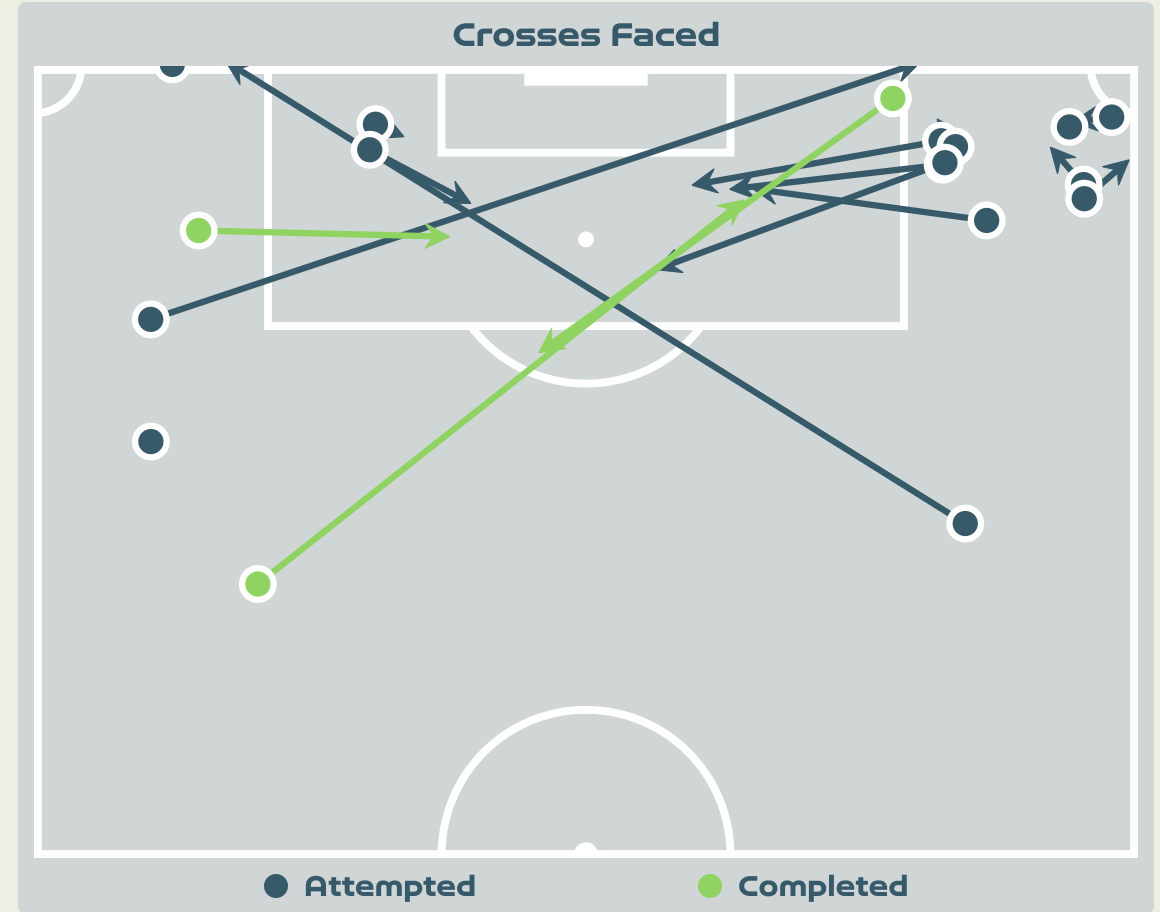

Total Attempts on Goal Faced	Total Goal Interventions	Save & Retain	Deflect & Retain	Save & Deflect	Save Attempt	No Save Attempt
11	1	1	0	0	1	9

Goal Prevention

17
Total Attempts on Goal Faced

67
Save %

Total Attempts on Goal Faced	Total Goal Interventions	Save & Retain	Deflect & Retain	Save & Deflect	Save Attempt	No Save Attempt
17	4	2	0	2	2	10

Aerial Control

Delivery Types Faced

Total	In Swing	Out Swing	Driven	Lofted	Cutback	Push
14	1	2	1	8	0	2

Aerial Control

Delivery Types Faced

Total	In Swing	Out Swing	Driven	Lofted	Cutback	Push
22	3	1	4	9	3	2