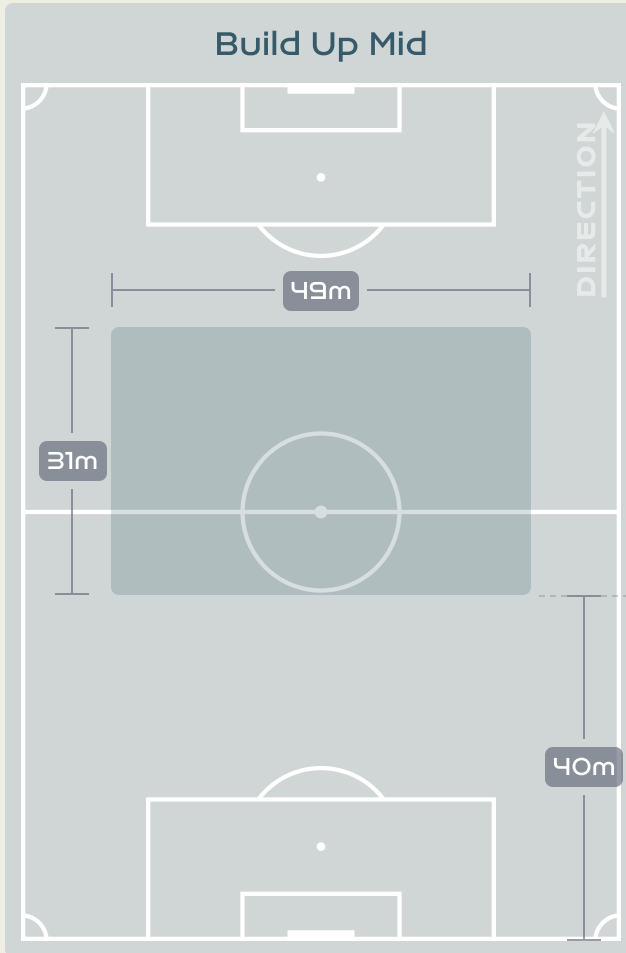

Phases of Play

IN POSSESSION

OUT OF POSSESSION

IN POSSESSION

France v Brazil

In Possession Line Height & Team Length

In Possession Line Height & Team Length

Line Breaks

Attempted Line Breaks

138

Attempted Line Breaks 4

Inside Shape	1
Outside Shape	3

Attempted Line Breaks 99

Inside Shape	70
Outside Shape	29

Attempted Line Breaks 35

Inside Shape	25
Outside Shape	10