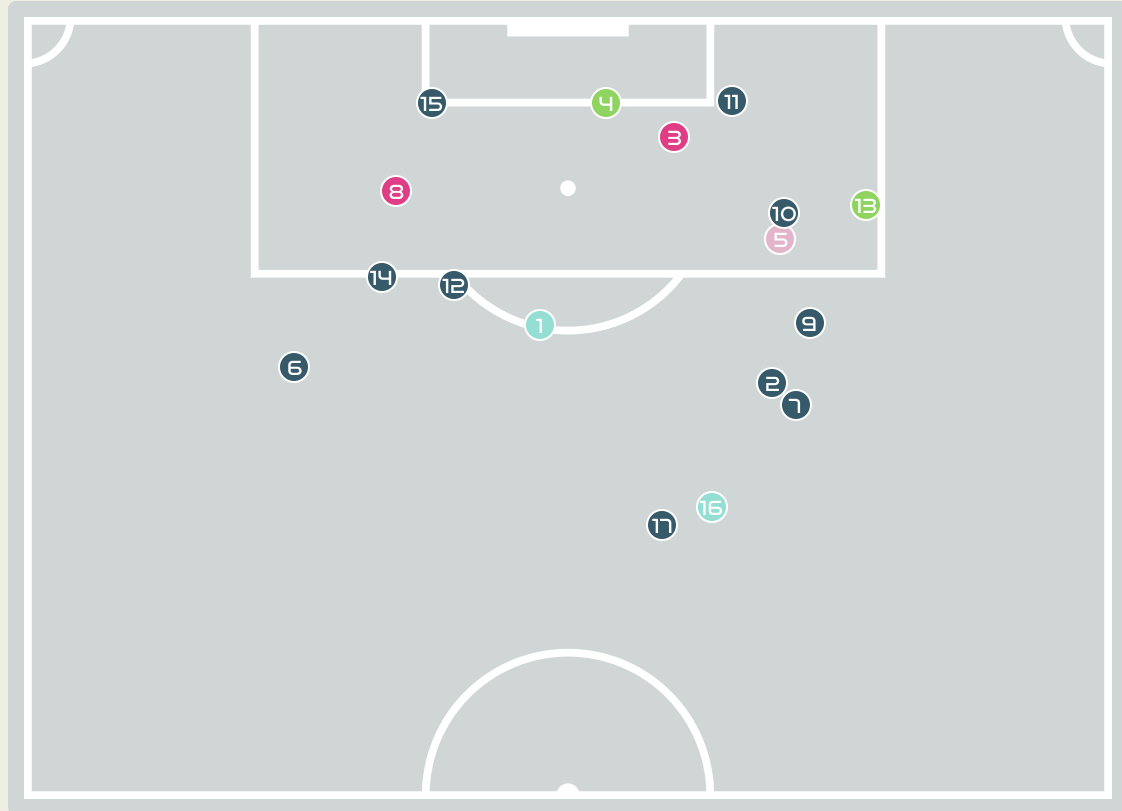

Most Direct Pressures

16

GEYORO Grace
RIGHT CENTRE MIDFIELD

Most Direct Pressures

9

ANTONIA
RIGHT BACK

GOALKEEPING

France v Brazil

Goalkeeping Involvement

France GK Involvement Timeline

51
Total Involvements

Brazil GK Involvement Timeline

53
Total Involvements

Goalkeeping Distribution

Goalkeeping Distribution

Goal Prevention

Total Attempts on Goal Faced	Total Goal Interventions	Save & Retain	Deflect & Retain	Save & Deflect	Save Attempt	No Save Attempt
11	1	1	0	0	1	9

Goal Prevention

17
Total Attempts on Goal Faced

67
Save %

Total Attempts on Goal Faced	Total Goal Interventions	Save & Retain	Deflect & Retain	Save & Deflect	Save Attempt	No Save Attempt
17	4	2	0	2	2	10