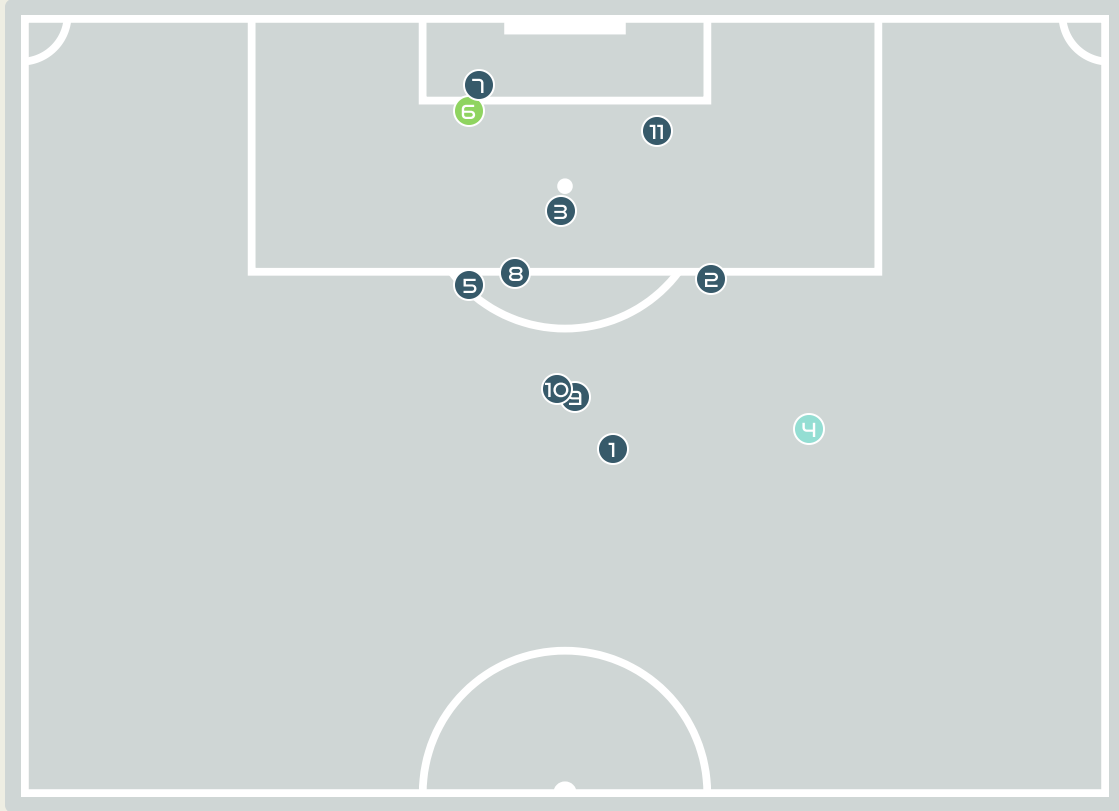

Most Direct Pressures

16

GEYORO Grace
RIGHT CENTRE MIDFIELD

Most Direct Pressures

9

ANTONIA
RIGHT BACK

GOALKEEPING

France v Brazil

Goalkeeping Involvement

France GK Involvement Timeline

51
Total Involvements

Brazil GK Involvement Timeline

53
Total Involvements

Goalkeeping Distribution

Goalkeeping Distribution

Goal Prevention

Total Attempts on Goal Faced	Total Goal Interventions	Save & Retain	Deflect & Retain	Save & Deflect	Save Attempt	No Save Attempt
11	1	1	0	0	1	9

Goal Prevention

17
Total Attempts on Goal Faced

67
Save %

Total Attempts on Goal Faced	Total Goal Interventions	Save & Retain	Deflect & Retain	Save & Deflect	Save Attempt	No Save Attempt
17	4	2	0	2	2	10

Aerial Control

Delivery Types Faced

Total	In Swing	Out Swing	Driven	Lofted	Cutback	Push
14	1	2	1	8	0	2

Aerial Control

Delivery Types Faced

Total	In Swing	Out Swing	Driven	Lofted	Cutback	Push
22	3	1	4	9	3	2