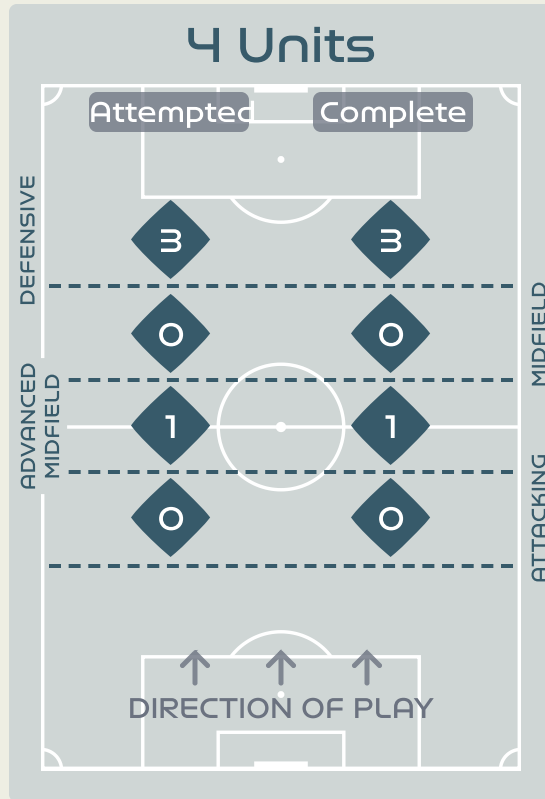

Phases of Play

IN POSSESSION

OUT OF POSSESSION

IN POSSESSION

France v Brazil

In Possession Line Height & Team Length

In Possession Line Height & Team Length

Line Breaks

Attempted Line Breaks

138

Attempted Line Breaks 4

Inside Shape	1
Outside Shape	3

Attempted Line Breaks 99

Inside Shape	70
Outside Shape	29

Attempted Line Breaks 35

Inside Shape	25
Outside Shape	10