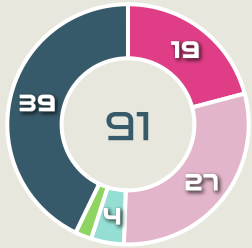

Type	Player	Movements
In Front	6 TOLETTI Sandie	10
In Between	6 TOLETTI Sandie	11
Out to In	6 TOLETTI Sandie	2
In to Out	11 DIANI Kadidiatou	4
In Behind	11 DIANI Kadidiatou	16

Movement Types Pitch Third

Movement to Receive

Movement Types by Phase

Final Third Phase

Progression Phase

Build Up Phase

All Movement Types

- In Front
- In Between
- Out to In
- In to Out
- In Behind

Top Ranked Players