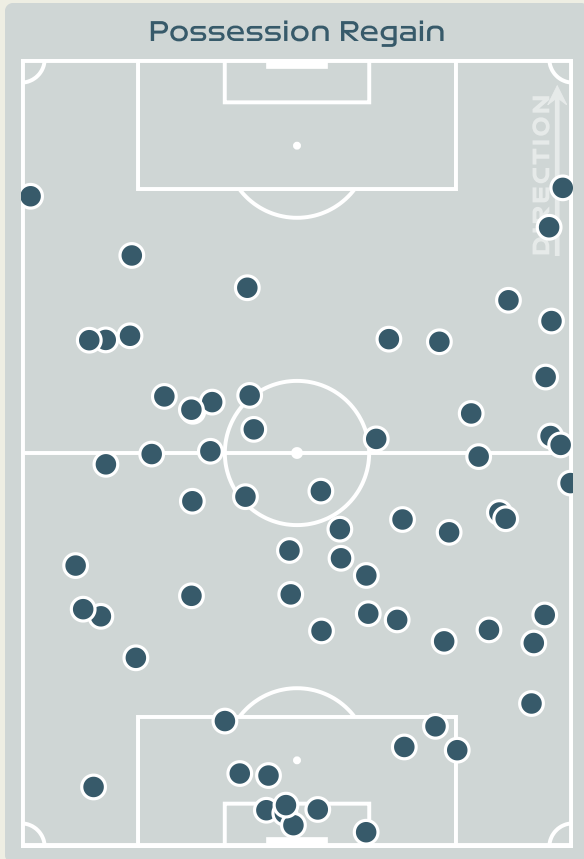

Movement to Receive

Movement Types by Phase

Final Third Phase

Progression Phase

Build Up Phase

All Movement Types

- In Front
- In Between
- Out to In
- In to Out
- In Behind

Top Ranked Players

Type	Player	Movements
In Front	21 KEROLIN	22
In Between	21 KEROLIN	21
Out to In	17 ARY BORGES	7
In to Out	18 GEYSE	4
In Behind	9 DEBINHA	36

Movement Types Pitch Third

OUT OF POSSESSION

France v Brazil

Defensive Actions