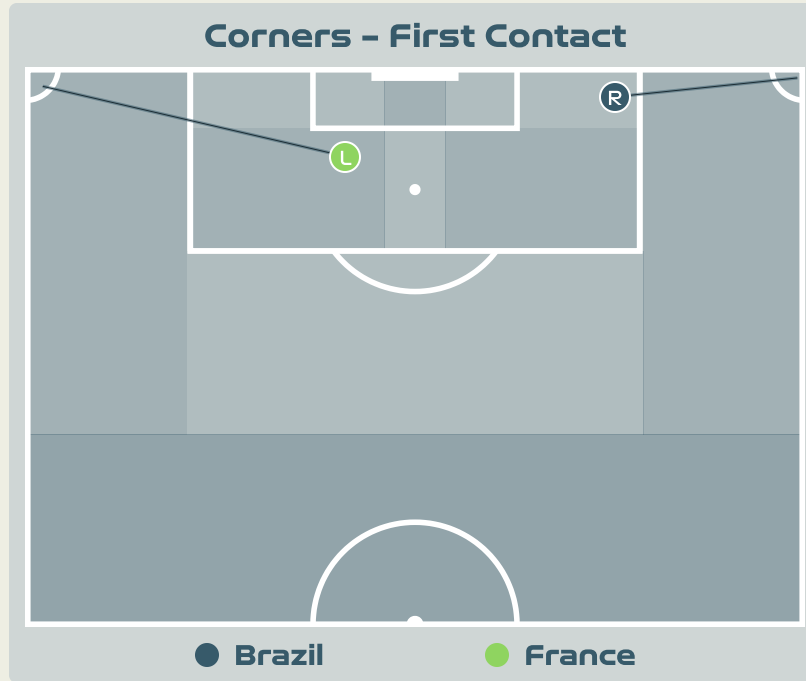

Set Plays - Corners

57

Total Set Plays

15

Total Free Kicks

0

Total Penalties

3

Total Corners

39

Total Throw Ins

Delivery Type	From Left Side	From Right Side	Total
Direct to Area	1	2	3
Short	0	0	0
Edge of Penalty Area	0	0	0

Delivery Style	Total
Inswing	0
Outswing	1
Driven	0

Free Kicks	
Type	Total
Direct	13
Direct (on target)	0
Direct (off target)	1
Indirect	2

First Contacts on Brazil Crosses

1

By Brazil

1

By France

Top 5 Player First Contacts		
Player	Team	Total
KEROLIN	Brazil	1
DALI Kenza	France	1