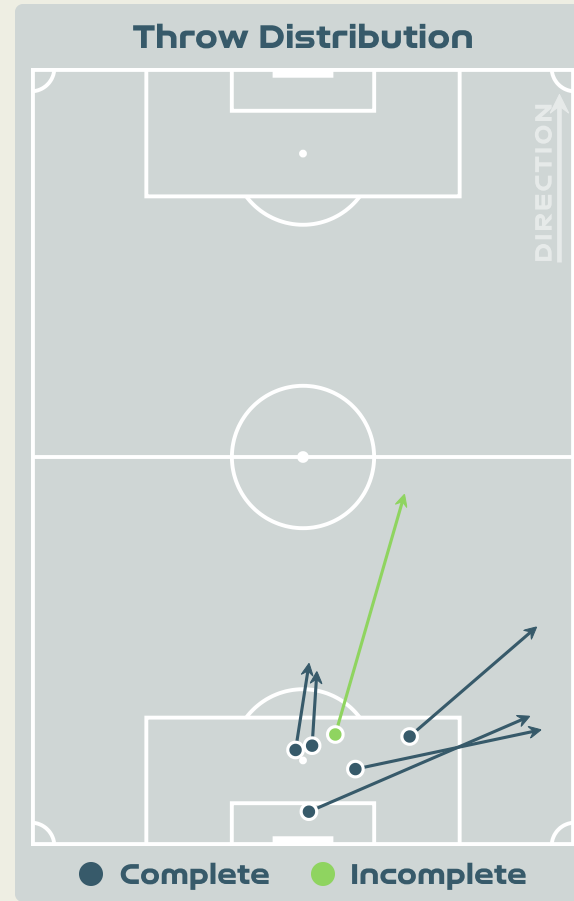

Most Direct Pressures

16

GEYORO Grace
RIGHT CENTRE MIDFIELD

Most Direct Pressures

9

ANTONIA
RIGHT BACK

GOALKEEPING

France v Brazil

Goalkeeping Involvement

France GK Involvement Timeline

51
Total Involvements

Brazil GK Involvement Timeline

53
Total Involvements

Goalkeeping Distribution

Goalkeeping Distribution

Goal Prevention