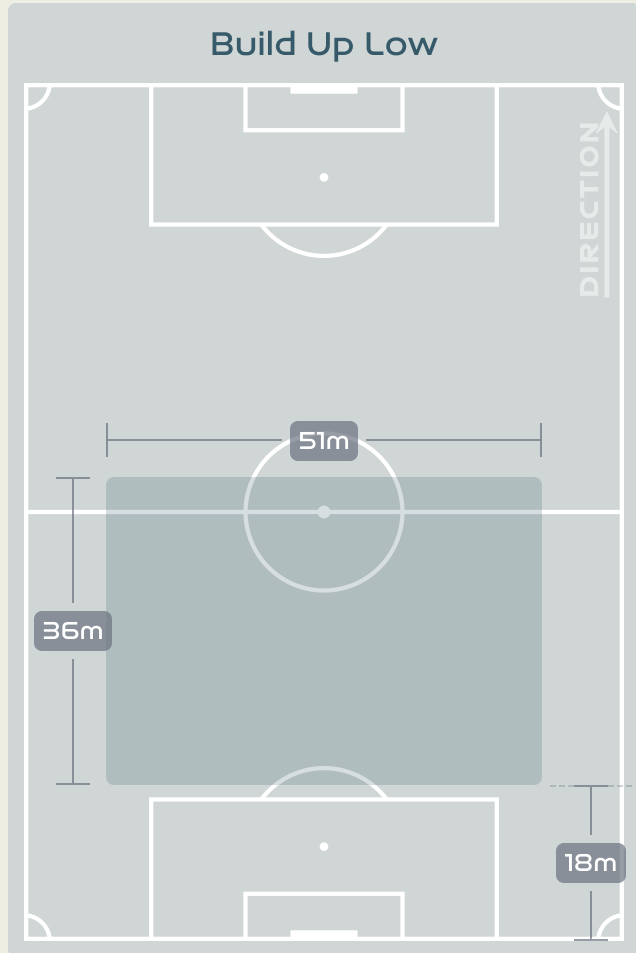

Phases of Play

IN POSSESSION

OUT OF POSSESSION

IN POSSESSION

France v Brazil

In Possession Line Height & Team Length

In Possession Line Height & Team Length

Line Breaks

Attempted Line Breaks

138

Attempted Line Breaks 4

Inside Shape	1
Outside Shape	3

Attempted Line Breaks 99

Inside Shape	70
Outside Shape	29

Attempted Line Breaks 35

Inside Shape	25
Outside Shape	10