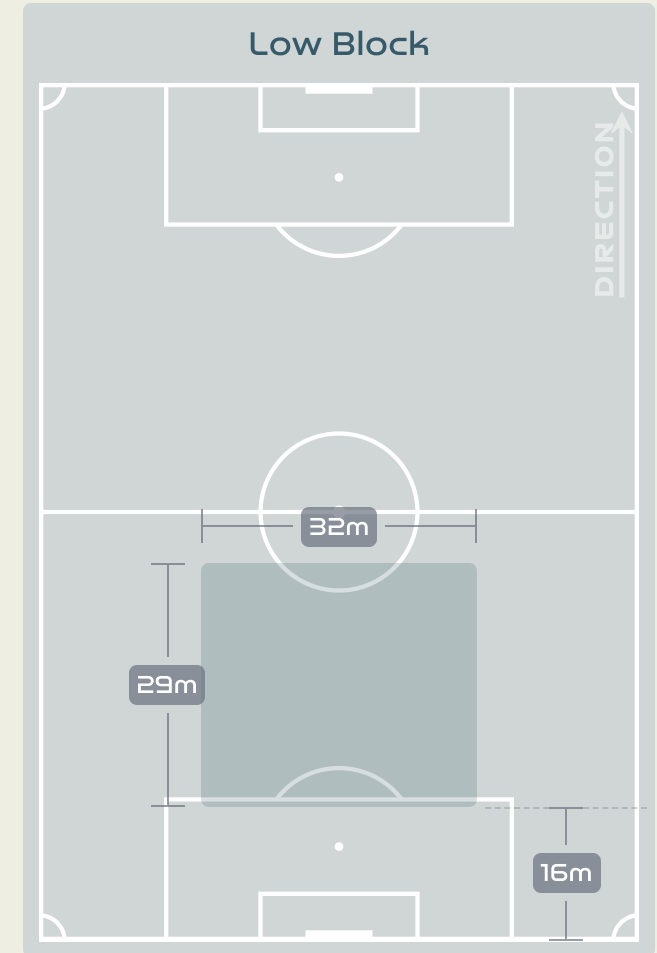

Defensive Line Height & Team Length