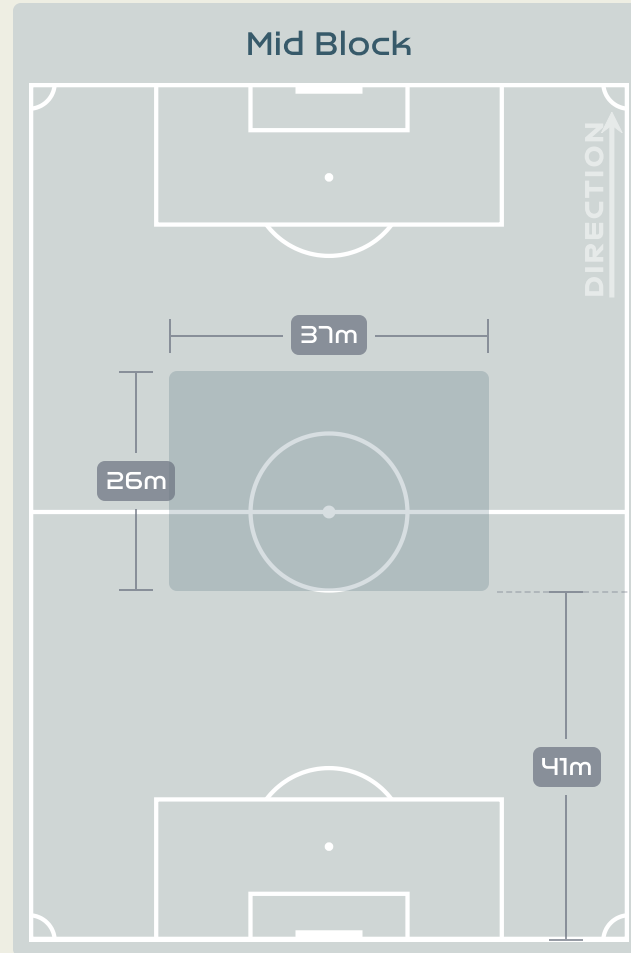

Tackles

2.16

Possession Actions / Defensive Action

Blocks

Possession Contests

Most Possession Regains

13

RAFAELLE
LEFT CENTRE BACK

Defensive Line Height & Team Length

Defensive Line Height & Team Length

Defensive Pressure

200	Total Pressures	236
72	Direct Pressures	76
1.18s	Avg Pressure Duration	1.52s
104	Forced Turnovers	82
7.45s	Ball Recovery Time	8.68s
71	Pushing on into Pressing	75
169	Pushing on	166
40	Pressing Direction Inside	34
96	Pressing Direction Outside	133