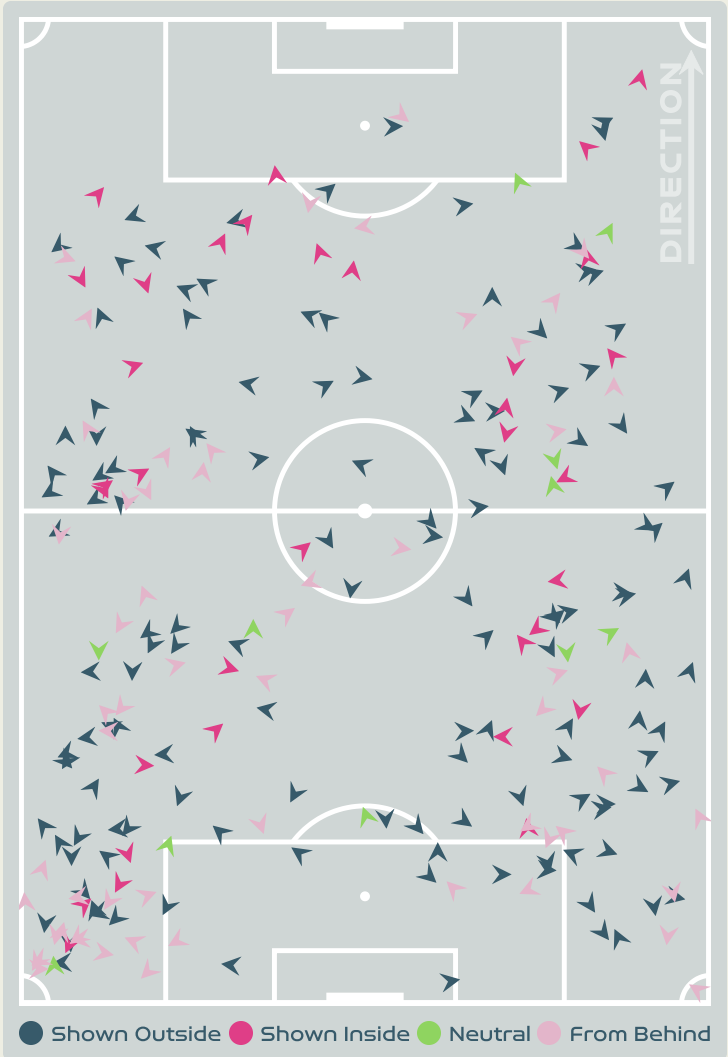

Most Direct Pressures

16

GEYORO Grace
RIGHT CENTRE MIDFIELD

Most Direct Pressures

9

ANTONIA
RIGHT BACK

GOALKEEPING

France v Brazil