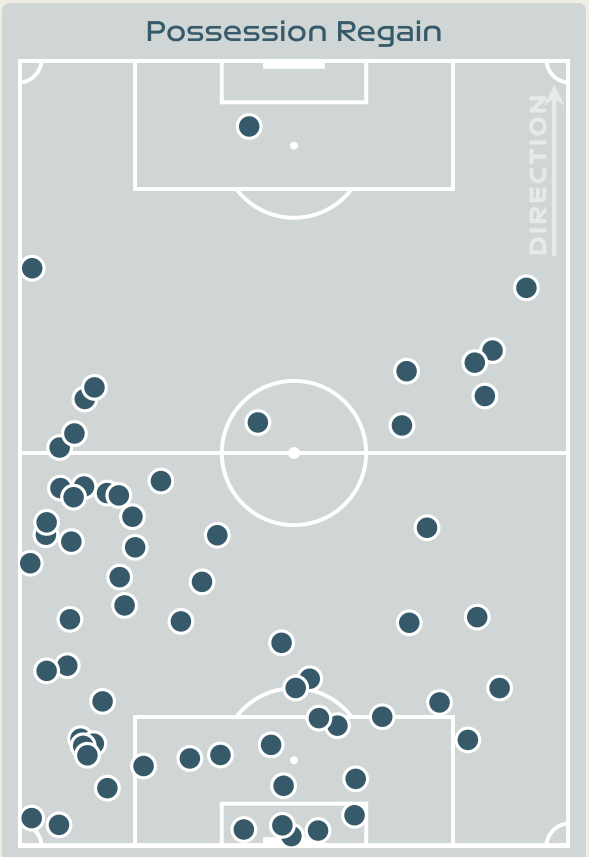

Defensive Actions

82

Forced Turnovers

71

Possession Regained

10

Interceptions

44

Tackles

2.16

Possession Actions / Defensive Action

Blocks

Possession Contests

Most Possession Regains

13

RAFAELLE
LEFT CENTRE BACK