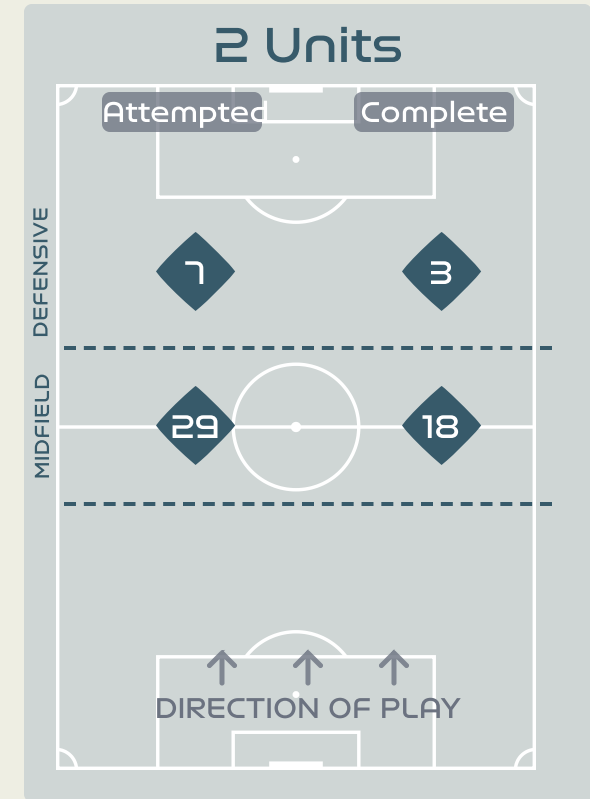

Attempted Line Breaks

138

Attempted Line Breaks 4

Inside Shape	1
Outside Shape	3

Attempted Line Breaks 99

Inside Shape	70
Outside Shape	29

Attempted Line Breaks 35

Inside Shape	25
Outside Shape	10

Line Breaks

Brazil

Attempted Line Breaks

116

Attempted Line Breaks 3
 Inside Shape 3
 Outside Shape 0

Attempted Line Breaks 77
 Inside Shape 60
 Outside Shape 17

Attempted Line Breaks 36
 Inside Shape 30
 Outside Shape 6

Line Breaks

					4 Units				3 Units			2 Units		Direction			Distribution Type		
#	Player	Line Breaks Attempted	Line Breaks Completed	Line Break Completion %	Attacking Line	Attacking Midfield Line	Midfield Line	Defensive Line	Attacking Line	Midfield Line	Defensive Line	Midfield Line	Defensive Line	Through	Around	Over	Pass	Cross	Ball Progression
16	PEYRAUD-MAGNIN Pauline	22	6	27%	0	0	0	0	11	10	0	1	0	0	0	22	22	0	0
2	LAKRAR Maelle	9	6	66%	0	0	0	0	2	4	2	1	0	1	5	3	9	0	0
3	RENARD Wendie	11	6	54%	0	0	0	0	4	4	1	2	0	3	2	6	11	0	0
6	TOLETTI Sandie	11	9	81%	0	0	0	0	0	6	1	4	0	8	2	1	11	0	0
7	KARCHAOUI Sakina	18	8	44%	0	0	0	1	3	7	4	3	0	2	7	9	15	1	2
8	GEYORO Grace	12	11	91%	0	0	0	1	1	4	2	3	1	6	4	2	11	0	1
9	LE SOMMER Eugenie	6	5	83%	0	0	0	0	0	3	1	2	0	2	3	1	6	0	0
11	DIANI Kadidiatou	4	4	100%	0	0	0	1	0	1	2	0	0	0	1	3	3	0	1
13	BACHA Selma	11	7	63%	0	0	0	0	1	8	0	2	0	1	3	7	9	1	1
15	DALI Kenza	7	4	57%	0	0	0	0	0	4	1	1	1	1	4	2	7	0	0
22	PERISSET Eve	24	14	58%	0	1	0	0	2	8	2	10	1	7	3	14	24	0	0
17	LE GARREC Lea	0	0	0%	0	0	0	0	0	0	0	0	0	0	0	0	0	0	0
23	BECHO Vicki	3	2	66%	0	0	0	0	0	0	0	0	3	1	2	0	3	0	0