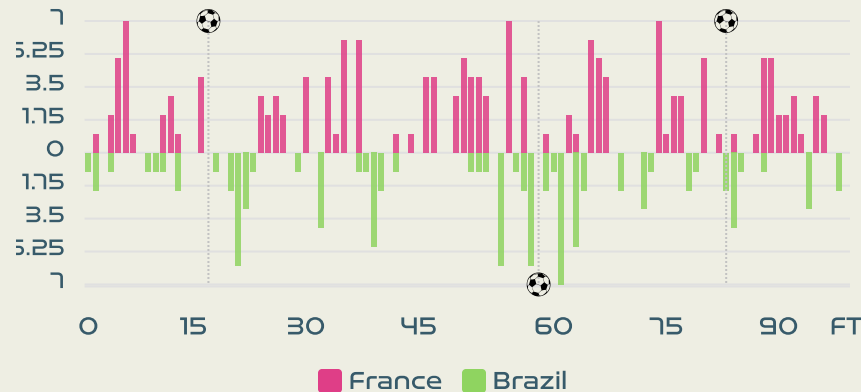

Distribution in the Final Third