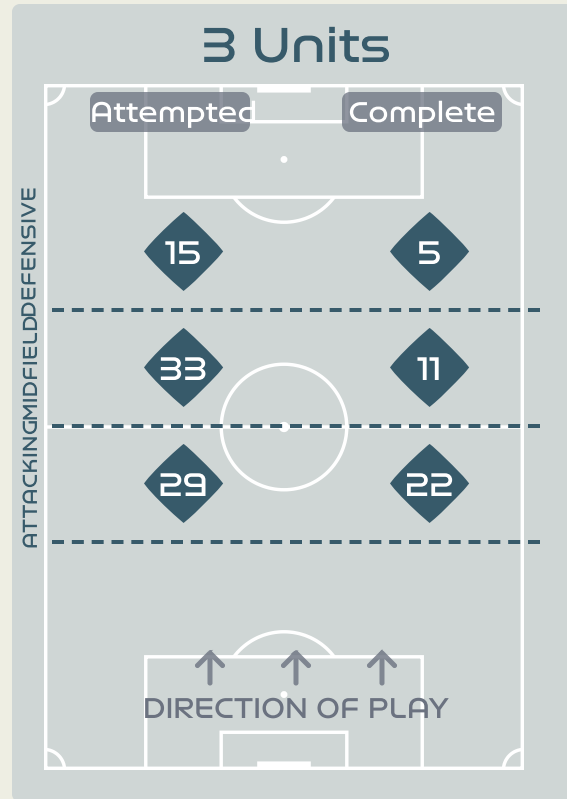

Line Breaks

Brazil

Attempted Line Breaks

116

Attempted Line Breaks 3
 Inside Shape 3
 Outside Shape 0

Attempted Line Breaks 77
 Inside Shape 60
 Outside Shape 17

Attempted Line Breaks 36
 Inside Shape 30
 Outside Shape 6

Line Breaks

					4 Units				3 Units			2 Units		Direction			Distribution Type		
#	Player	Line Breaks Attempted	Line Breaks Completed	Line Break Completion %	Attacking Line	Attacking Midfield Line	Midfield Line	Defensive Line	Attacking Line	Midfield Line	Defensive Line	Midfield Line	Defensive Line	Through	Around	Over	Pass	Cross	Ball Progression
16	PEYRAUD-MAGNIN Pauline	22	6	27%	0	0	0	0	11	10	0	1	0	0	0	22	22	0	0
2	LAKRAR Maelle	9	6	66%	0	0	0	0	2	4	2	1	0	1	5	3	9	0	0
3	RENARD Wendie	11	6	54%	0	0	0	0	4	4	1	2	0	3	2	6	11	0	0
6	TOLETTI Sandie	11	9	81%	0	0	0	0	0	6	1	4	0	8	2	1	11	0	0
7	KARCHAOUI Sakina	18	8	44%	0	0	0	1	3	7	4	3	0	2	7	9	15	1	2
8	GEYORO Grace	12	11	91%	0	0	0	1	1	4	2	3	1	6	4	2	11	0	1
9	LE SOMMER Eugenie	6	5	83%	0	0	0	0	0	3	1	2	0	2	3	1	6	0	0
11	DIANI Kadidiatou	4	4	100%	0	0	0	1	0	1	2	0	0	0	1	3	3	0	1
13	BACHA Selma	11	7	63%	0	0	0	0	1	8	0	2	0	1	3	7	9	1	1
15	DALI Kenza	7	4	57%	0	0	0	0	0	4	1	1	1	1	4	2	7	0	0
22	PERISSET Eve	24	14	58%	0	1	0	0	2	8	2	10	1	7	3	14	24	0	0
17	LE GARREC Lea	0	0	0%	0	0	0	0	0	0	0	0	0	0	0	0	0	0	0
23	BECHO Vicki	3	2	66%	0	0	0	0	0	0	0	0	3	1	2	0	3	0	0