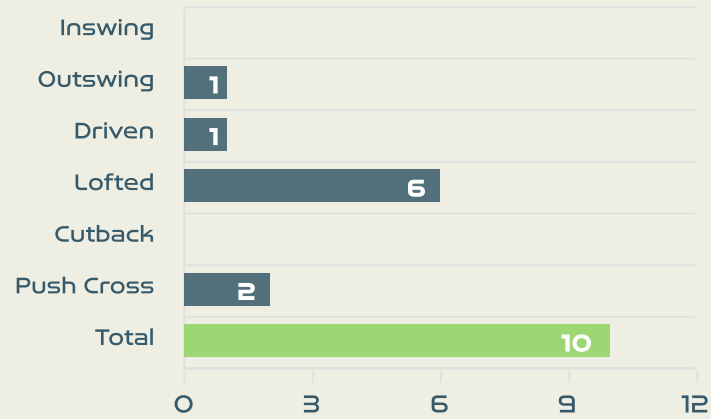

Crosses (Open Play)

Delivery Type

Attempted

18

Completed

3

Most Crosses Attempted

5

DIANI Kadidiatou
RIGHT WINGER

#	Player	Inswing	Outswing	Driven	Lofted	Cutback	Push Cross	Total Attempted
16	PEYRAUD-MAGNIN Pauline	0	0	0	0	0	0	0
2	LAKRAR Maelle	0	0	0	0	0	0	0
3	RENARD Wendie	0	0	0	0	0	0	0
6	TOLETTI Sandie	1	0	0	0	0	0	1
7	KARCHAOUI Sakina	0	0	0	2	0	0	2
8	GEYORO Grace	0	0	0	0	0	0	0
9	LE SOMMER Eugenie	0	0	0	0	0	1	1
11	DIANI Kadidiatou	1	0	0	2	1	1	5
13	BACHA Selma	0	0	0	1	0	0	1
15	DALI Kenza	0	0	3	1	0	0	4
22	PERISSET Eve	0	0	0	1	0	0	1
17	LE GARREC Lea	0	0	1	0	0	0	1
23	BECHO Vicki	0	0	0	0	2	0	2

Crosses (Open Play)

Delivery Type

Attempted

10

Completed

1

Most Crosses Attempted

3

ANTONIA
RIGHT BACK

#	Player	Inswing	Outswing	Driven	Lofted	Cutback	Push Cross	Total Attempted
12	LETICIA	0	0	0	0	0	0	0
2	ANTONIA	0	0	1	2	0	0	3
4	RAFAELLE	0	0	0	0	0	0	0
5	LUANA	0	0	0	0	0	0	0
6	TAMIRES	0	1	0	1	0	0	2
9	DEBINHA	0	0	0	2	0	0	2
11	ADRIANA	0	0	0	0	0	1	1
14	LAUREN	0	0	0	0	0	0	0
17	ARY BORGES	0	0	0	0	0	0	0
18	GEYSE	0	0	0	1	0	0	1
21	KEROLIN	0	0	0	0	0	0	0
7	ANDRESSA	0	0	0	0	0	0	0
8	ANA VITORIA	0	0	0	0	0	0	0
10	MARTA	0	0	0	0	0	0	0
16	BIA ZANERATTO	0	0	0	0	0	0	0
19	MONICA	0	0	0	0	0	1	1