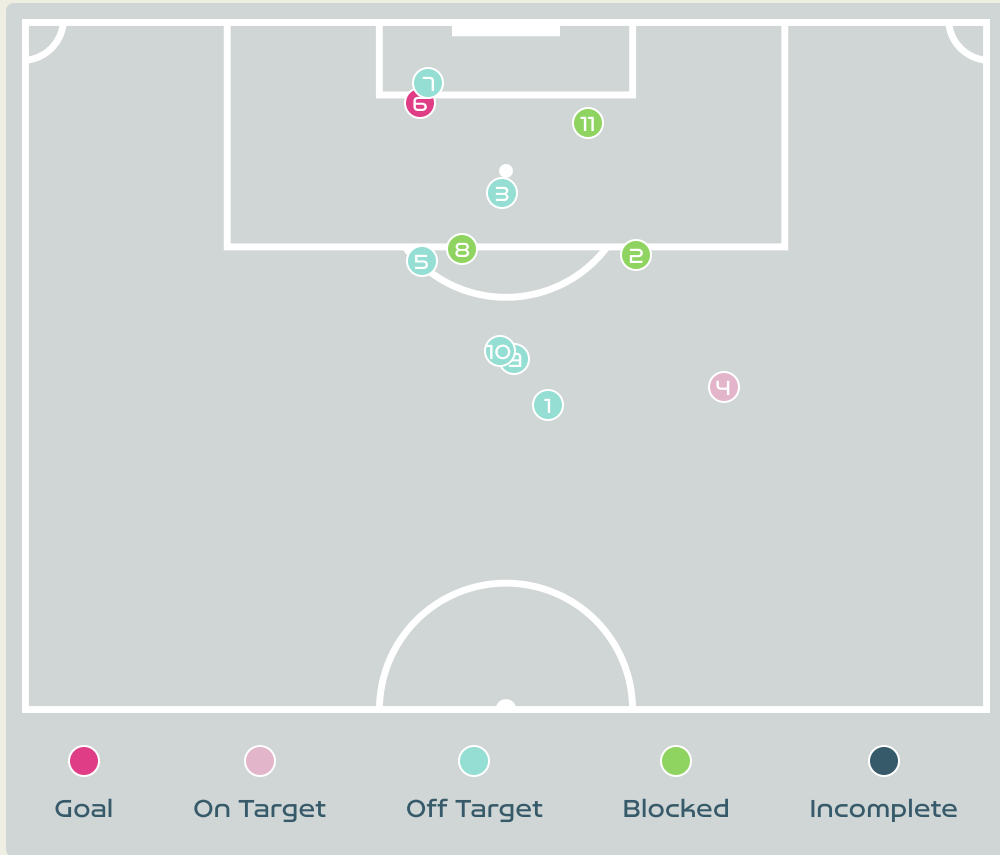

Top 5 Player to Player Passers		
Player	Passed To	% of Total Team Passes
LETICIA	LAUREN	4.8%
LAUREN	ANTONIA	4.3%
RAFAELLE	LAUREN	3%
LETICIA	RAFAELLE	2.6%
LUANA	ADRIANA	2.6%

Attempts at Goal

Key	Outcome	Shots
	Goals	2
	On Target	4
	Off Target	6
	Blocked	4
	Incomplete	1

Attempts at Goal

Time	Player	Outcome	Body Part	Delivery Type
4	6 TOLETTI Sandie	On Target - Saved	Left Foot	Cross
6	22 PERISSET Eve	Off Target	Right Foot	Pass
12	9 LE SOMMER Eugenie	On Target - Saved	Head	Cross
16	9 LE SOMMER Eugenie	On Target - Goal	Head	Pass
42	15 DALI Kenza	On Target - Saved	Right Foot	Loose Ball
46	13 BACHA Selma	Incomplete - Blocked	Left Foot	Pass
48	6 TOLETTI Sandie	Off Target	Right Foot	Pass
65	8 GEYORO Grace	On Target - Saved	Right Foot	Pass
66	13 BACHA Selma	Incomplete - Defensive Event	Left Foot	Loose Ball
67	15 DALI Kenza	Incomplete - Blocked	Right Foot	Loose Ball
67	15 DALI Kenza	Incomplete - Blocked	Right Foot	Loose Ball
74	15 DALI Kenza	Incomplete - Blocked	Right Foot	Pass
74	13 BACHA Selma	Off Target	Left Foot	Pass
77	11 DIANI Kadidiatou	Deflected Off Target - Defensive Event	Right Foot	Pass
82	3 RENARD Wendie	On Target - Goal	Head	Corner
87	17 LE GARREC Lea	Off Target - Saved	Right Foot	Loose Ball
92	13 BACHA Selma	Off Target	Left Foot	Pass

Attempts at Goal

Key	Outcome	Shots
	Goals	1
	On Target	1
	Off Target	6
	Blocked	3
	Incomplete	0

Attempts at Goal

Time	Player	Outcome	Body Part	Delivery Type
14	11 ADRIANA	Off Target	Right Foot	Freekick
20	17 ARY BORGES	Incomplete - Blocked	Left Foot	Pass
22	11 ADRIANA	Off Target	Right Foot	Pass
42	2 ANTONIA	On Target - Saved	Right Foot	Pass
57	21 KEROLIN	Deflected Off Target - Assist	Right Foot	Pass
57	9 DEBINHA	On Target - Goal	Right Foot	Loose Ball
73	21 KEROLIN	Off Target	Right Foot	Freekick
78	21 KEROLIN	Incomplete - Blocked	Right Foot	Pass
78	5 LUANA	Deflected Off Target - Defensive Event	Right Foot	Loose Ball
85	19 MONICA	Off Target	Right Foot	Loose Ball
98	5 LUANA	Incomplete - Blocked	Right Foot	Pass