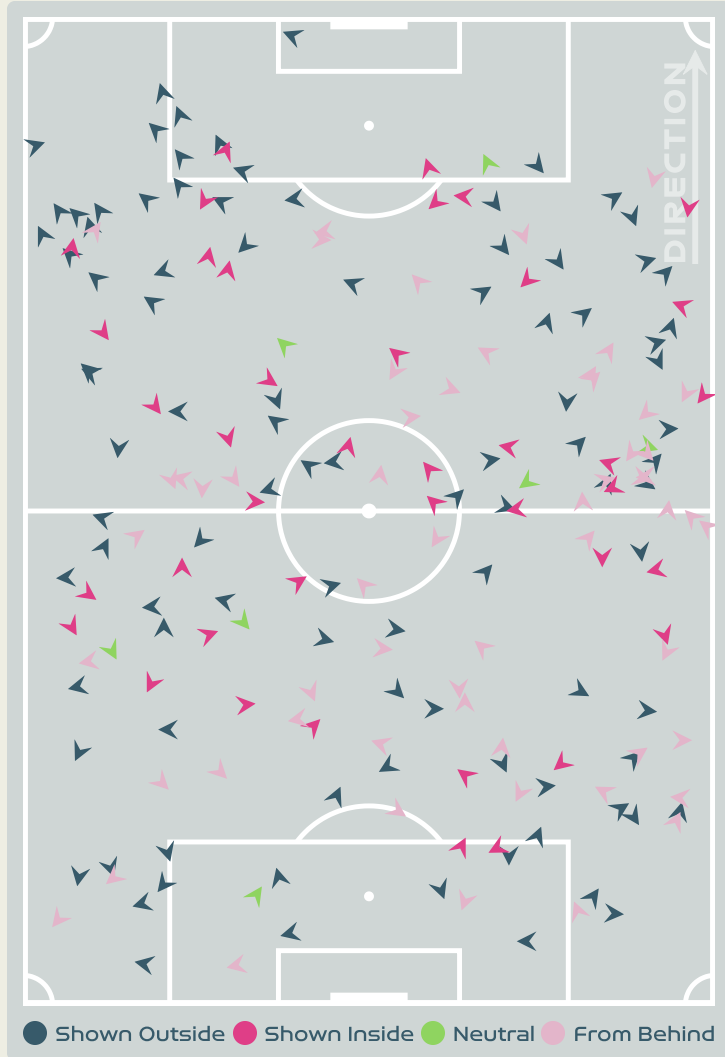

#	Player	Total Possession Regains
12	LETICIA	6
2	ANTONIA	5
4	RAFAELLE	13
5	LUANA	10
6	TAMIRES	13
9	DEBINHA	5
11	ADRIANA	3
14	LAUREN	2
17	ARY BORGES	6
18	GEYSE	1
21	KEROLIN	0
7	ANDRESSA	2
8	ANA VITORIA	0
10	MARTA	1
16	BIA ZANERATTO	3
19	MONICA	1

Defensive Line Height & Team Length

Defensive Line Height & Team Length

Defensive Pressure

200	Total Pressures	236
72	Direct Pressures	76
1.18s	Avg Pressure Duration	1.52s
104	Forced Turnovers	82
7.45s	Ball Recovery Time	8.68s
71	Pushing on into Pressing	75
169	Pushing on	166
40	Pressing Direction Inside	34
96	Pressing Direction Outside	133