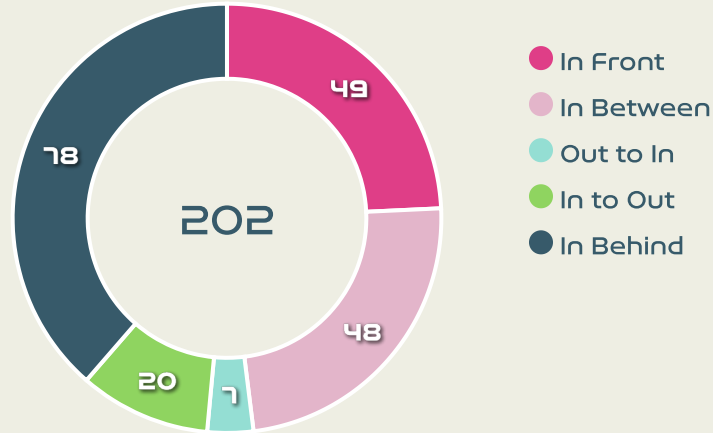

Offers Made Inside Shape

Offers Made Outside Shape

150

Offers Made in Final Third

158

Offers Made in Middle Third

52

Offers Made in Defensive Third

Movement to Receive

Movement Types by Phase

Final Third Phase

Progression Phase

Build Up Phase

All Movement Types

- In Front
- In Between
- Out to In
- In to Out
- In Behind

Top Ranked Players