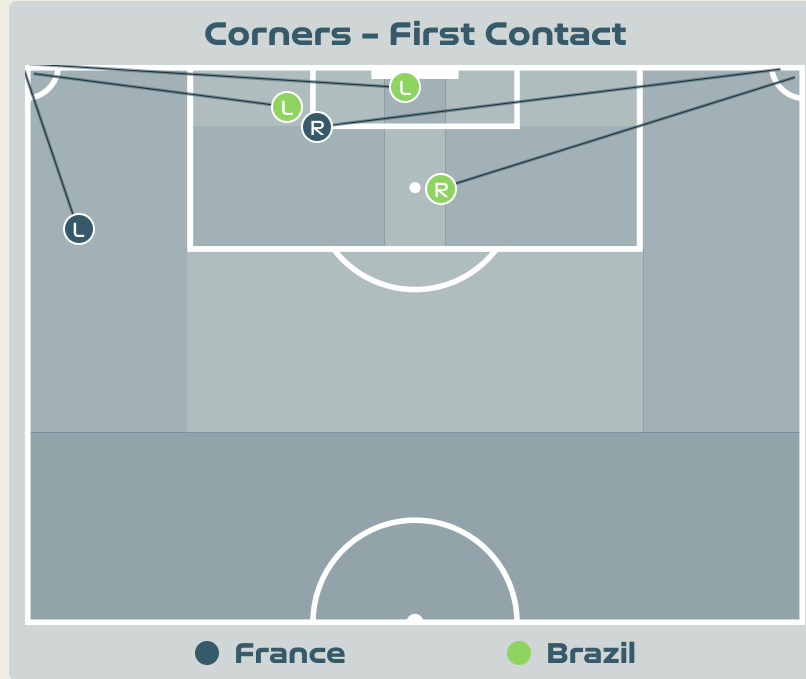

Aerial Control

Delivery Types Faced

Total	In Swing	Out Swing	Driven	Lofted	Cutback	Push
14	1	2	1	8	0	2

Aerial Control

Delivery Types Faced

Total	In Swing	Out Swing	Driven	Lofted	Cutback	Push
22	3	1	4	9	3	2

SET PLAYS

France v Brazil

Set Plays - Corners

57
Total Set Plays

10
Total Free Kicks

0
Total Penalties

5
Total Corners

42
Total Throw Ins

Delivery Type	From Left Side	From Right Side	Total
Direct to Area	1	2	3
Short	2	0	2
Edge of Penalty Area	0	0	0

Delivery Style	Total
Inswing	1
Outswing	1
Driven	0

Free Kicks	
Type	Total
Direct	10
Direct (on target)	0
Direct (off target)	0
Indirect	0