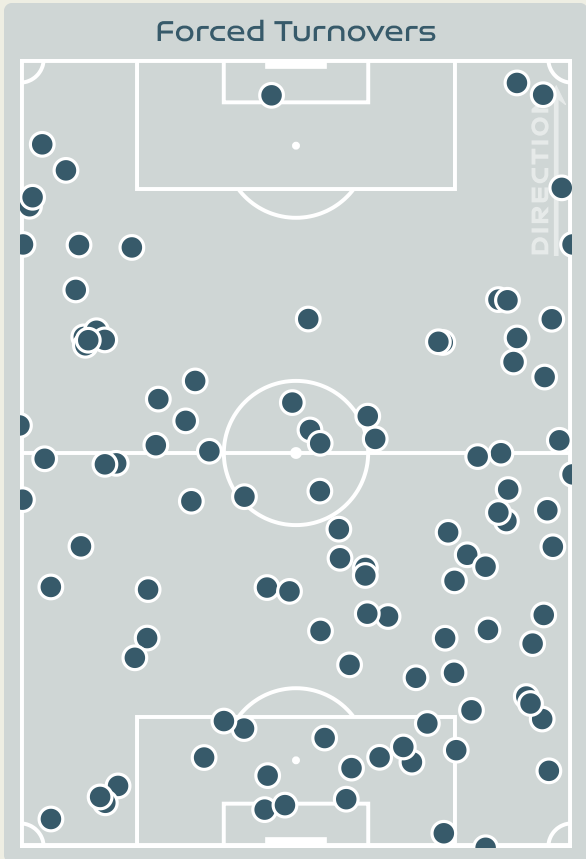

Movement to Receive

Movement Types by Phase

Final Third Phase

Progression Phase

Build Up Phase

All Movement Types

- In Front
- In Between
- Out to In
- In to Out
- In Behind

Top Ranked Players

Type	Player	Movements
In Front	21 KEROLIN	22
In Between	21 KEROLIN	21
Out to In	17 ARY BORGES	7
In to Out	18 GEYSE	4
In Behind	9 DEBINHA	36

Movement Types Pitch Third

OUT OF POSSESSION

France v Brazil

Defensive Actions