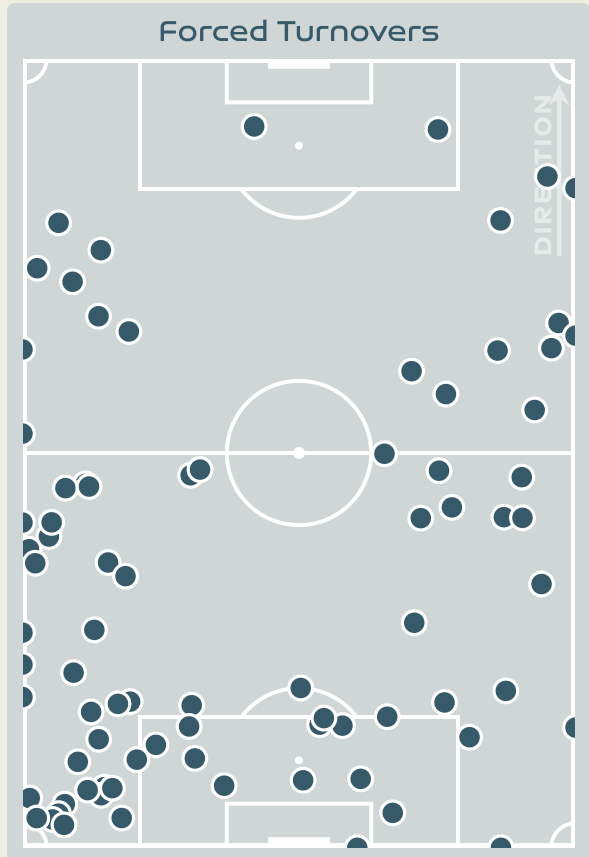

Defensive Actions

82

Forced Turnovers

71

Possession Regained

10

Interceptions

44

Tackles

2.16

Possession Actions / Defensive Action

Blocks

Possession Contests

Most Possession Regains

13

RAFAELLE
LEFT CENTRE BACK