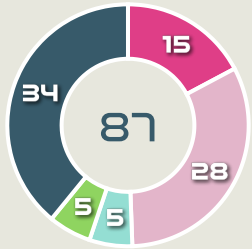

Type	Player	Movements
In Front	6 TOLETTI Sandie	10
In Between	6 TOLETTI Sandie	11
Out to In	6 TOLETTI Sandie	2
In to Out	11 DIANI Kadidiatou	4
In Behind	11 DIANI Kadidiatou	16

Movement Types Pitch Third

Movement to Receive

Movement Types by Phase

Final Third Phase

Progression Phase

Build Up Phase

All Movement Types

- In Front
- In Between
- Out to In
- In to Out
- In Behind

Top Ranked Players