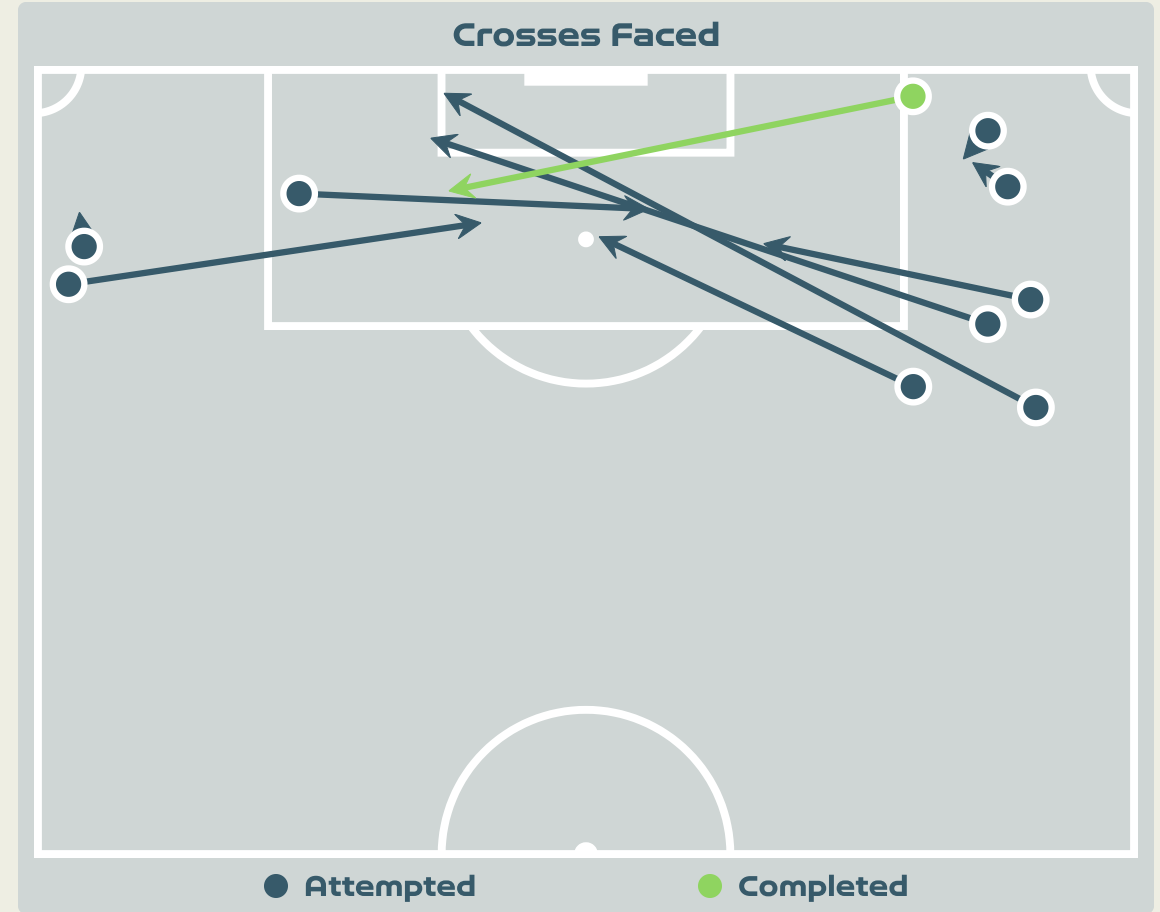

Total Attempts on Goal Faced	Total Goal Interventions	Save & Retain	Deflect & Retain	Save & Deflect	Save Attempt	No Save Attempt
11	1	1	0	0	1	9

Goal Prevention

17
Total Attempts on Goal Faced

67
Save %

Total Attempts on Goal Faced	Total Goal Interventions	Save & Retain	Deflect & Retain	Save & Deflect	Save Attempt	No Save Attempt
17	4	2	0	2	2	10

Aerial Control

Delivery Types Faced

Total	In Swing	Out Swing	Driven	Lofted	Cutback	Push
14	1	2	1	8	0	2

Aerial Control

Delivery Types Faced

Total	In Swing	Out Swing	Driven	Lofted	Cutback	Push
22	3	1	4	9	3	2