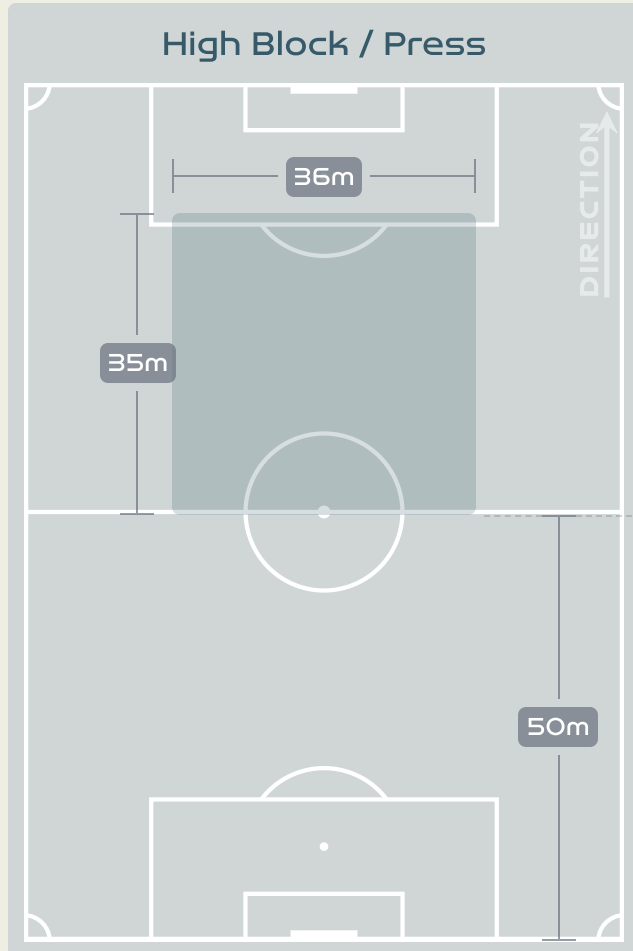

Defensive Line Height & Team Length