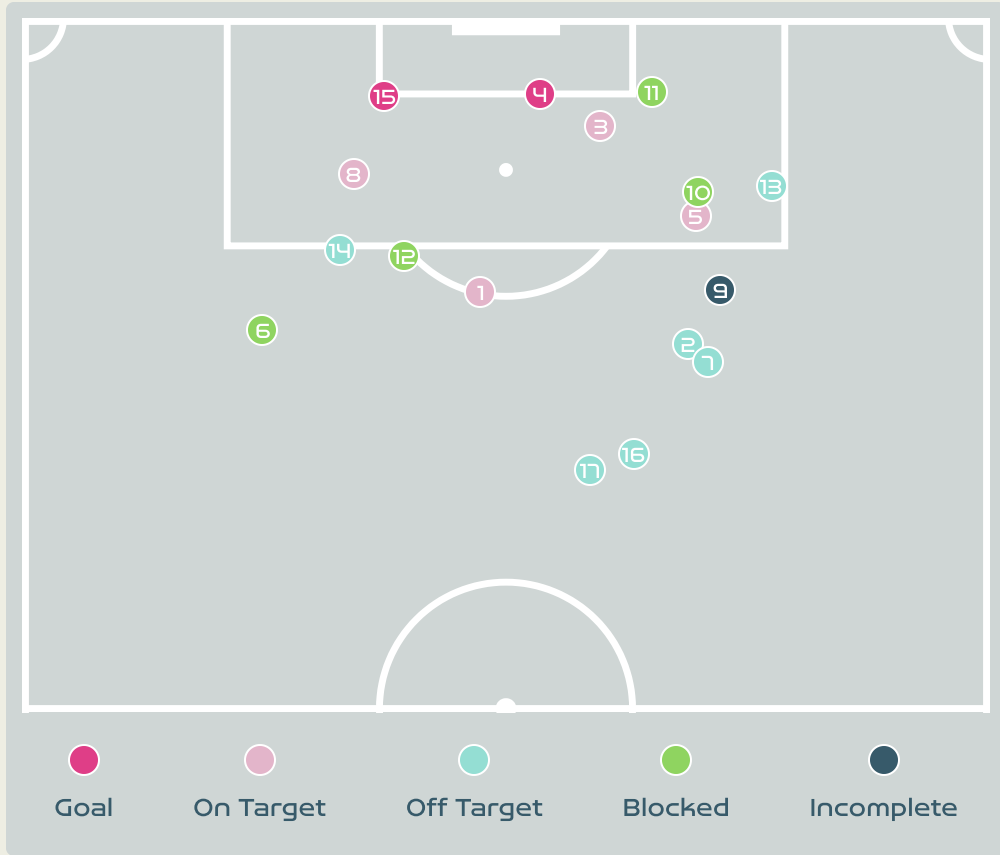

Top 5 Player to Player Passers		
Player	Passed To	% of Total Team Passes
GEYORO Grace	KARCHAOUI Sakina	3.3%
RENARD Wendie	KARCHAOUI Sakina	2.9%
TOLETTI Sandie	RENARD Wendie	2.9%
KARCHAOUI Sakina	BACHA Selma	2.9%
LE SOMMER Eugenie	GEYORO Grace	2.9%

Passing Networks

#	Passes From ↓ to →	LETICIA	ANTONIA	RAFAELLE	LUANA	TAMIRES	DEBINHA	ADRIANA	LAUREN	ARY BORGES	GEYSE	KEROLIN	ANDRESSA	ANA VITORIA	MARTA	BIA ZANERATTO	MONICA
12	LETICIA		2	6	2	0	1	0	11	1	0	2	0	0	0	0	1
2	ANTONIA	0		1	2	0	1	0	2	4	2	1	0	0	0	0	0
4	RAFAELLE	4	0		1	5	2	3	7	1	0	2	0	0	0	1	0
5	LUANA	2	4	0		3	1	6	1	5	3	4	0	0	0	0	1
6	TAMIRES	0	1	1	3		1	5	0	2	0	0	1	0	0	0	0
9	DEBINHA	0	2	2	1	1		2	0	2	1	2	2	0	0	0	0
11	ADRIANA	0	1	0	3	1	4		1	2	0	2	0	0	0	0	0
14	LAUREN	2	10	3	1	0	1	0		2	0	3	1	0	0	0	1
17	ARY BORGES	0	6	1	4	1	3	1	0		0	6	1	0	0	0	0
18	GEYSE	0	0	0	0	0	0	1	0	0		0	0	0	0	0	0
21	KEROLIN	0	2	2	4	3	4	2	3	3	2		1	0	0	0	1
7	ANDRESSA	0	0	1	1	1	0	0	0	1	0	3		0	0	1	2
8	ANA VITORIA	0	0	0	0	0	0	0	0	0	0	0	1		0	0	0
10	MARTA	0	0	0	0	0	0	0	0	0	0	0	0	0		0	0
16	BIA ZANERATTO	0	0	0	0	0	0	0	0	0	0	0	0	0	0		0
19	MONICA	0	0	0	1	0	0	0	2	0	0	2	0	1	0	0	

Top 5 Player to Player Passers		
Player	Passed To	% of Total Team Passes
LETICIA	LAUREN	4.8%
LAUREN	ANTONIA	4.3%
RAFAELLE	LAUREN	3%
LETICIA	RAFAELLE	2.6%
LUANA	ADRIANA	2.6%

Attempts at Goal

Key	Outcome	Shots
	Goals	2
	On Target	4
	Off Target	6
	Blocked	4
	Incomplete	1