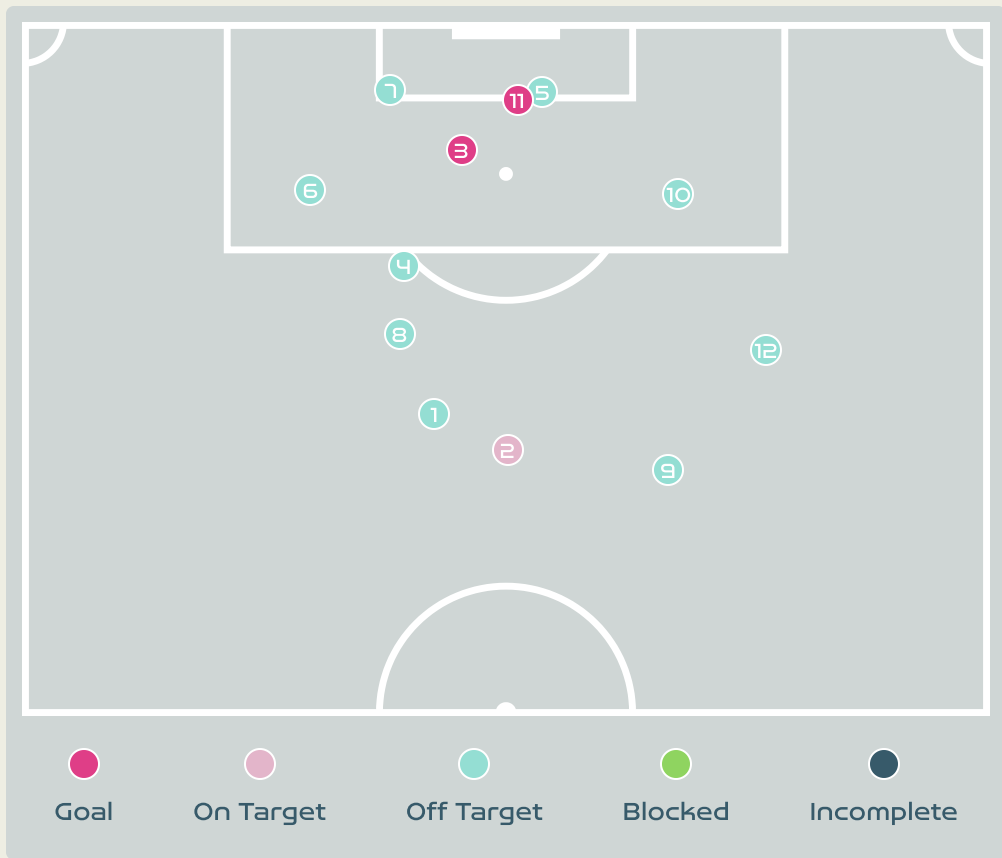

Attempts at Goal

Key	Outcome	Shots
	Goals	2
	On Target	1
	Off Target	4
	Blocked	3
	Incomplete	0

Attempts at Goal

Time	Player	Outcome	Body Part	Delivery Type
9	19 LARROQUETTE Mariana	Off Target	Head	Cross
32	15 BONSEGUNDO Florencia	Off Target	Right Foot	Loose Ball
43	15 BONSEGUNDO Florencia	Incomplete - Blocked	Right Foot	Ball Progression
50	19 LARROQUETTE Mariana	Incomplete - Blocked	Right Foot	Loose Ball
52	7 NUNEZ Romina	Off Target	Right Foot	Cross
62	15 BONSEGUNDO Florencia	On Target - Saved	Right Foot	Pass
72	21 LONIGRO Erica	On Target - Blocked	Left Foot	Other
73	13 BRAUN Sophia	On Target - Goal	Right Foot	Loose Ball
78	7 NUNEZ Romina	On Target - Goal	Head	Cross
81	11 RODRIGUEZ Yamila	Off Target	Left Foot	Pass

Attempts at Goal

Key	Outcome	Shots
●	Goals	2
●	On Target	1
●	Off Target	9
●	Blocked	0
●	Incomplete	0

Attempts at Goal

Time	Player	Outcome	Body Part	Delivery Type
22	11 KGATLANA Thembi	Off Target	Right Foot	Pass
29	19 BIYANA Kholosa	On Target - Saved	Right Foot	Loose Ball
29	10 MOTLHALO Linda	On Target - Goal	Left Foot	Pass
34	11 KGATLANA Thembi	Off Target	Right Foot	Loose Ball
46	11 KGATLANA Thembi	Off Target	Left Foot	Cross
47	12 SEOPOSENWE Jermaine	Deflected Off Target - Defensive Event	Right Foot	Pass
47	8 MAGAIA Hildah	Off Target	Left Foot	Ball Progression
52	10 MOTLHALO Linda	Off Target	Right Foot	Pass
59	8 MAGAIA Hildah	Off Target - Saved	Left Foot	Freekick
60	18 HOLWENI Sibulele	Off Target	Right Foot	Pass
65	11 KGATLANA Thembi	On Target - Goal	Right Foot	Cross
74	12 SEOPOSENWE Jermaine	Off Target	Right Foot	Loose Ball