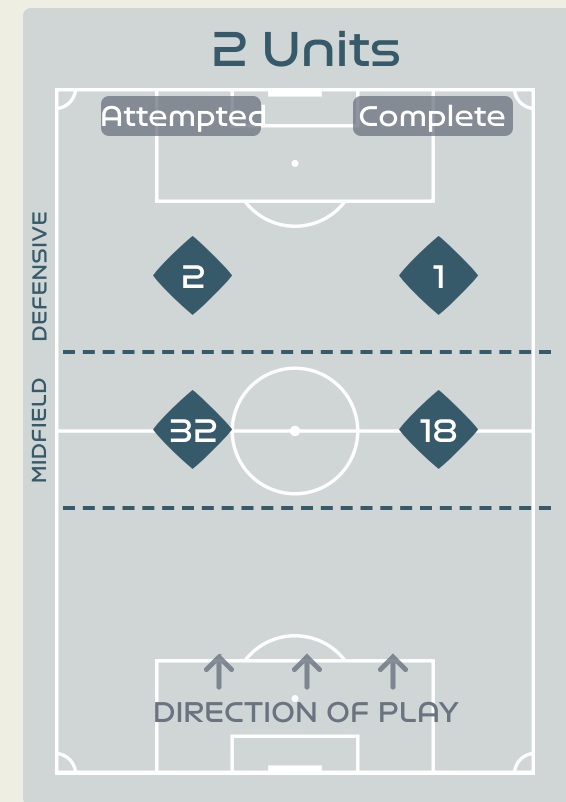

Argentina

In Possession Line Height & Team Length

Line Breaks

Argentina

Attempted Line Breaks

169

Attempted Line Breaks 10

Inside Shape	5
Outside Shape	5

Attempted Line Breaks 125

Inside Shape	76
Outside Shape	49

Attempted Line Breaks 34

Inside Shape	27
Outside Shape	7

Line Breaks

Attempted Line Breaks

126

Attempted Line Breaks 11

Inside Shape 9
Outside Shape 2

Attempted Line Breaks 95

Inside Shape 71
Outside Shape 24

Attempted Line Breaks 20

Inside Shape 18
Outside Shape 2

Line Breaks

					4 Units				3 Units			2 Units		Direction			Distribution Type		
#	Player	Line Breaks Attempted	Line Breaks Completed	Line Break Completion %	Attacking Line	Attacking Midfield Line	Midfield Line	Defensive Line	Attacking Line	Midfield Line	Defensive Line	Midfield Line	Defensive Line	Through	Around	Over	Pass	Cross	Ball Progression
1	SWART Kaylin	23	6	26%	0	0	1	0	8	9	1	4	0	0	0	23	23	0	0
2	RAMALEPE Lebohang	16	6	37%	0	0	0	0	1	12	0	3	0	3	4	9	16	0	0
3	GAMEDE Bongeka	10	6	60%	0	0	0	0	5	5	0	0	0	3	2	5	10	0	0
6	CESANE Noxolo	2	1	50%	0	0	0	0	0	1	1	0	0	1	1	0	1	0	1
7	DHLAMINI Karabo	21	10	47%	0	1	0	0	6	6	2	6	0	5	1	15	20	0	1
8	MAGAIA Hildah	4	2	50%	0	0	0	0	0	1	3	0	0	1	1	2	3	1	0
10	MOTLHALO Linda	7	5	71%	0	1	1	0	1	4	0	0	0	1	3	3	6	1	0
11	KGATLANA Thembi	1	0	0%	0	0	1	0	0	0	0	0	0	1	0	0	1	0	0
12	SEOPOSENWE Jermaine	4	3	75%	0	0	0	0	0	3	1	0	0	3	1	0	4	0	0
13	MBANE Bambanani	15	7	46%	2	0	1	0	5	5	0	2	0	2	4	9	15	0	0
15	JANE Refiloe	1	1	100%	0	0	0	0	0	0	0	1	0	0	0	1	1	0	0
14	MAKHUBELA Tisetso	6	5	83%	0	1	1	0	1	3	0	0	0	1	2	3	6	0	0
17	KGADIETE Melinda	0	0	0%	0	0	0	0	0	0	0	0	0	0	0	0	0	0	0
18	HOLWENI Sibulele	4	1	25%	0	0	0	0	1	1	2	0	0	0	1	3	3	1	0
19	BIYANA Kholosa	9	4	44%	0	1	0	0	2	3	1	2	0	1	1	7	9	0	0
22	KGOALE Mapula	3	2	66%	0	0	0	0	1	0	0	2	0	1	0	2	2	1	0