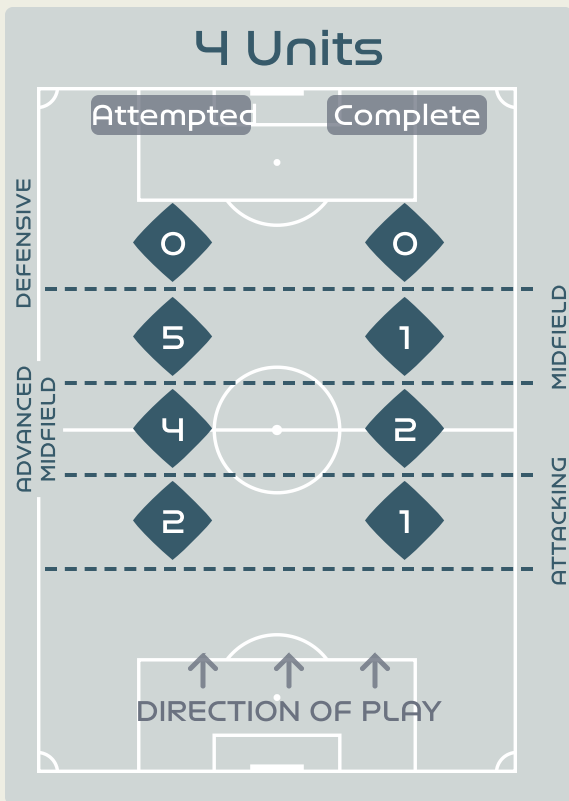

Argentina

In Possession Line Height & Team Length

Line Breaks

Argentina

Attempted Line Breaks

169

Attempted Line Breaks 10

Inside Shape	5
Outside Shape	5

Attempted Line Breaks 125

Inside Shape	76
Outside Shape	49

Attempted Line Breaks 34

Inside Shape	27
Outside Shape	7

Line Breaks

Attempted Line Breaks

126

Attempted Line Breaks 11

Inside Shape 9
Outside Shape 2

Attempted Line Breaks 95

Inside Shape 71
Outside Shape 24

Attempted Line Breaks 20

Inside Shape 18
Outside Shape 2

Line Breaks

					4 Units				3 Units			2 Units		Direction			Distribution Type		
#	Player	Line Breaks Attempted	Line Breaks Completed	Line Break Completion %	Attacking Line	Attacking Midfield Line	Midfield Line	Defensive Line	Attacking Line	Midfield Line	Defensive Line	Midfield Line	Defensive Line	Through	Around	Over	Pass	Cross	Ball Progression
1	SWART Kaylin	23	6	26%	0	0	1	0	8	9	1	4	0	0	0	23	23	0	0
2	RAMALEPE Lebohang	16	6	37%	0	0	0	0	1	12	0	3	0	3	4	9	16	0	0
3	GAMEDE Bongeka	10	6	60%	0	0	0	0	5	5	0	0	0	3	2	5	10	0	0
6	CESANE Noxolo	2	1	50%	0	0	0	0	0	1	1	0	0	1	1	0	1	0	1
7	DHLAMINI Karabo	21	10	47%	0	1	0	0	6	6	2	6	0	5	1	15	20	0	1
8	MAGAIA Hildah	4	2	50%	0	0	0	0	0	1	3	0	0	1	1	2	3	1	0
10	MOTLHALO Linda	7	5	71%	0	1	1	0	1	4	0	0	0	1	3	3	6	1	0
11	KGATLANA Thembi	1	0	0%	0	0	1	0	0	0	0	0	0	1	0	0	1	0	0
12	SEOPOSENWE Jermaine	4	3	75%	0	0	0	0	0	3	1	0	0	3	1	0	4	0	0
13	MBANE Bambanani	15	7	46%	2	0	1	0	5	5	0	2	0	2	4	9	15	0	0
15	JANE Refiloe	1	1	100%	0	0	0	0	0	0	0	1	0	0	0	1	1	0	0
14	MAKHUBELA Tisetso	6	5	83%	0	1	1	0	1	3	0	0	0	1	2	3	6	0	0
17	KGADIETE Melinda	0	0	0%	0	0	0	0	0	0	0	0	0	0	0	0	0	0	0
18	HOLWENI Sibulele	4	1	25%	0	0	0	0	1	1	2	0	0	0	1	3	3	1	0
19	BIYANA Kholosa	9	4	44%	0	1	0	0	2	3	1	2	0	1	1	7	9	0	0
22	KGOALE Mapula	3	2	66%	0	0	0	0	1	0	0	2	0	1	0	2	2	1	0