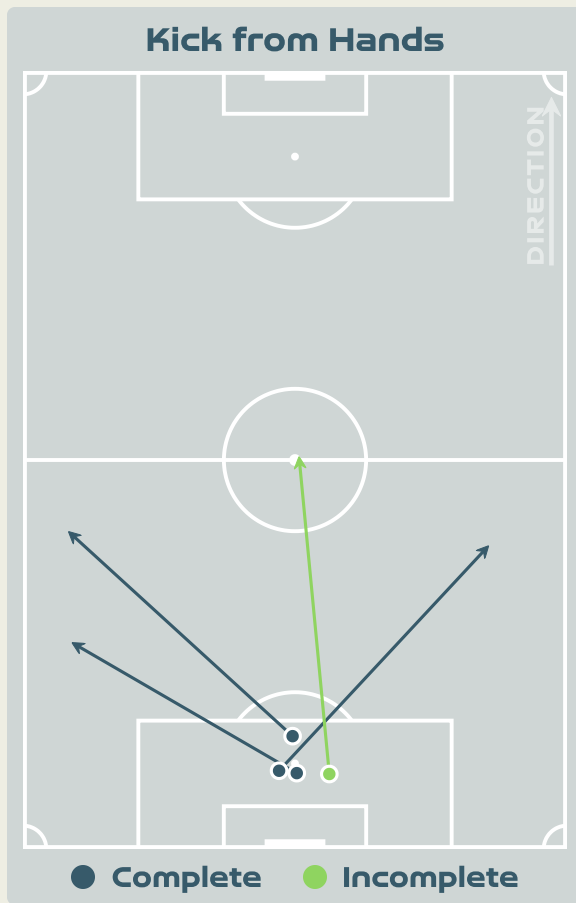

Goalkeeping Distribution