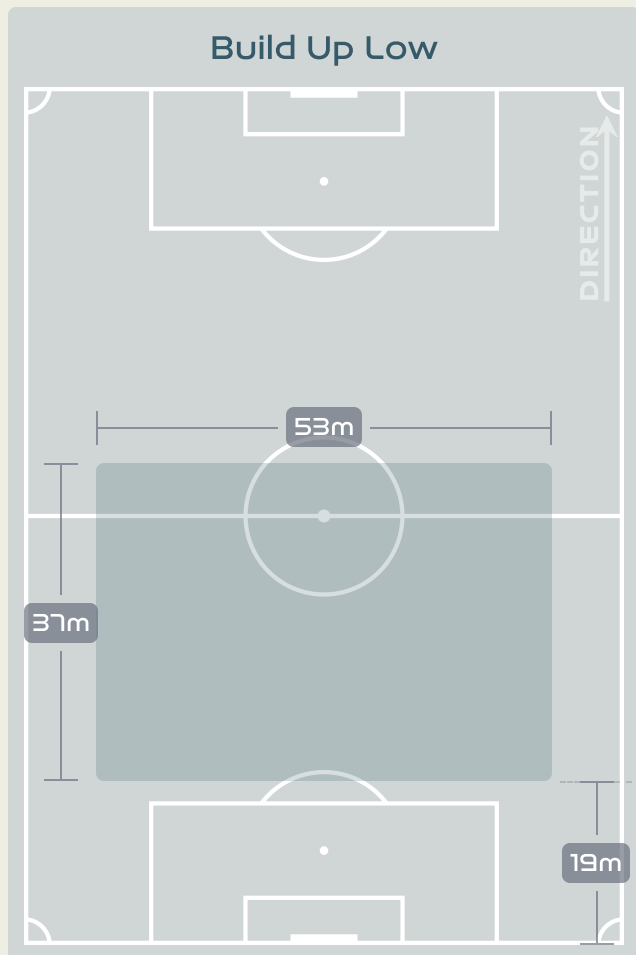

Argentina

Phases of Play

South Africa

IN POSSESSION

OUT OF POSSESSION

IN POSSESSION

Argentina v South Africa

In Possession Line Height & Team Length

Argentina

In Possession Line Height & Team Length

Line Breaks

Argentina

Attempted Line Breaks

169

Attempted Line Breaks 10

Inside Shape	5
Outside Shape	5