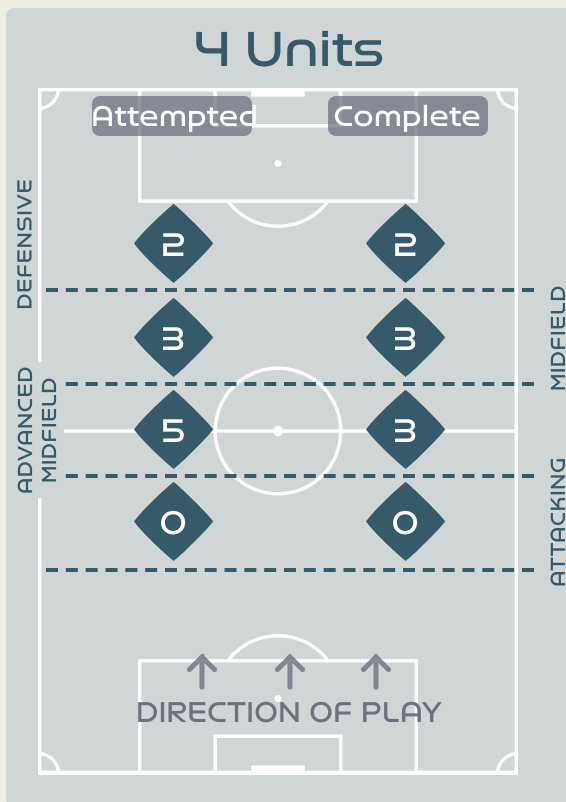

Argentina

In Possession Line Height & Team Length

Line Breaks

Argentina

Attempted Line Breaks

169

Attempted Line Breaks 10

Inside Shape	5
Outside Shape	5

Attempted Line Breaks 125

Inside Shape	76
Outside Shape	49

Attempted Line Breaks 34

Inside Shape	27
Outside Shape	7

Line Breaks

Attempted Line Breaks

126

Attempted Line Breaks 11

Inside Shape 9
Outside Shape 2

Attempted Line Breaks 95

Inside Shape 71
Outside Shape 24

Attempted Line Breaks 20

Inside Shape 18
Outside Shape 2

Line Breaks

					4 Units				3 Units			2 Units		Direction			Distribution Type		
#	Player	Line Breaks Attempted	Line Breaks Completed	Line Break Completion %	Attacking Line	Attacking Midfield Line	Midfield Line	Defensive Line	Attacking Line	Midfield Line	Defensive Line	Midfield Line	Defensive Line	Through	Around	Over	Pass	Cross	Ball Progression
1	SWART Kaylin	23	6	26%	0	0	1	0	8	9	1	4	0	0	0	23	23	0	0
2	RAMALEPE Lebohang	16	6	37%	0	0	0	0	1	12	0	3	0	3	4	9	16	0	0
3	GAMEDE Bongeka	10	6	60%	0	0	0	0	5	5	0	0	0	3	2	5	10	0	0
6	CESANE Noxolo	2	1	50%	0	0	0	0	0	1	1	0	0	1	1	0	1	0	1
7	DHLAMINI Karabo	21	10	47%	0	1	0	0	6	6	2	6	0	5	1	15	20	0	1
8	MAGAIA Hildah	4	2	50%	0	0	0	0	0	1	3	0	0	1	1	2	3	1	0
10	MOTLHALO Linda	7	5	71%	0	1	1	0	1	4	0	0	0	1	3	3	6	1	0
11	KGATLANA Thembi	1	0	0%	0	0	1	0	0	0	0	0	0	1	0	0	1	0	0
12	SEOPOSENWE Jermaine	4	3	75%	0	0	0	0	0	3	1	0	0	3	1	0	4	0	0
13	MBANE Bambanani	15	7	46%	2	0	1	0	5	5	0	2	0	2	4	9	15	0	0
15	JANE Refiloe	1	1	100%	0	0	0	0	0	0	0	1	0	0	0	1	1	0	0
14	MAKHUBELA Tisetso	6	5	83%	0	1	1	0	1	3	0	0	0	1	2	3	6	0	0
17	KGADIETE Melinda	0	0	0%	0	0	0	0	0	0	0	0	0	0	0	0	0	0	0
18	HOLWENI Sibulele	4	1	25%	0	0	0	0	1	1	2	0	0	0	1	3	3	1	0
19	BIYANA Kholosa	9	4	44%	0	1	0	0	2	3	1	2	0	1	1	7	9	0	0
22	KGOALE Mapula	3	2	66%	0	0	0	0	1	0	0	2	0	1	0	2	2	1	0