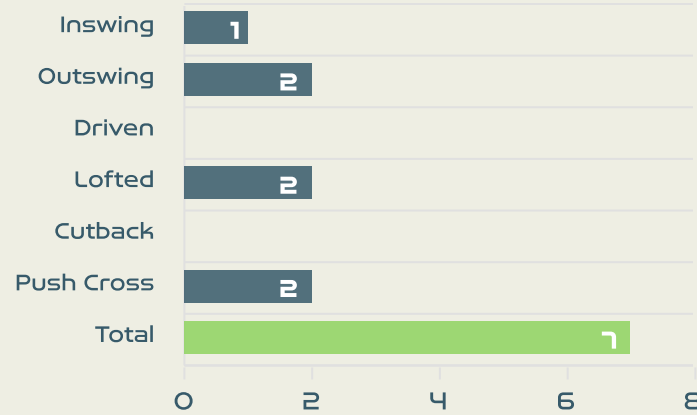

Crosses (Open Play)

Delivery Type

#	Player	Inswing	Outswing	Driven	Lofted	Cutback	Push Cross	Total Attempted
1	CORREA Vanina	0	0	0	0	0	0	0
3	STABILE Eliana	0	1	0	0	0	0	1
6	COMETTI Aldana	0	0	0	0	0	0	0
8	FALFAN Daiana	0	0	0	0	0	0	0
9	GRAMAGLIA Paulina	0	0	0	1	0	1	2
13	BRAUN Sophia	0	0	0	0	0	0	0
14	MAYORGA Miriam	0	0	0	0	0	0	0
15	BONSEGUNDO Florencia	1	0	1	1	0	0	3
16	BENITEZ Lorena	0	0	0	0	0	0	0
19	LARROQUETTE Mariana	0	0	0	0	0	1	1
22	BANINI Estefania	0	0	0	0	0	0	0
4	CRUZ Julieta	0	0	0	0	0	0	0
7	NUNEZ Romina	1	0	1	0	0	0	2
11	RODRIGUEZ Yamila	2	0	0	0	0	0	2
21	LONIGRO Erica	0	0	0	0	0	0	0

Attempted

11

Completed

3

Most Crosses Attempted

3

BONSEGUNDO Florencia
LEFT CENTRE MIDFIELD

Crosses (Open Play)

Delivery Type

#	Player	Inswing	Outswing	Driven	Lofted	Cutback	Push Cross	Total Attempted
1	SWART Kaylin	0	0	0	0	0	0	0
2	RAMALEPE Lebohano	0	0	0	0	0	0	0
3	GAMEDE Bongeka	0	0	0	0	0	0	0
6	CESANE Noxolo	0	0	0	0	0	0	0
7	DHLAMINI Karabo	0	0	0	1	0	0	1
8	MAGAIA Hildah	0	1	0	0	0	0	1
10	MOTLHALO Linda	0	0	0	1	0	0	1
11	KGATLANA Thembi	1	0	0	0	0	0	1
12	SEOPOSENWE Jermaine	0	0	0	0	0	2	2
13	MBANE Bamabanani	0	0	0	0	0	0	0
15	JANE Refiloe	0	0	0	0	0	0	0
14	MAKHUBELA Tiisetso	0	0	0	0	0	0	0
17	KGADIETE Melinda	0	0	0	0	0	0	0
18	HOLWENI Sibulele	0	1	0	0	0	0	1
19	BIYANA Kholosa	0	0	0	0	0	0	0
22	KGOALE Mapula	0	0	0	0	0	0	0