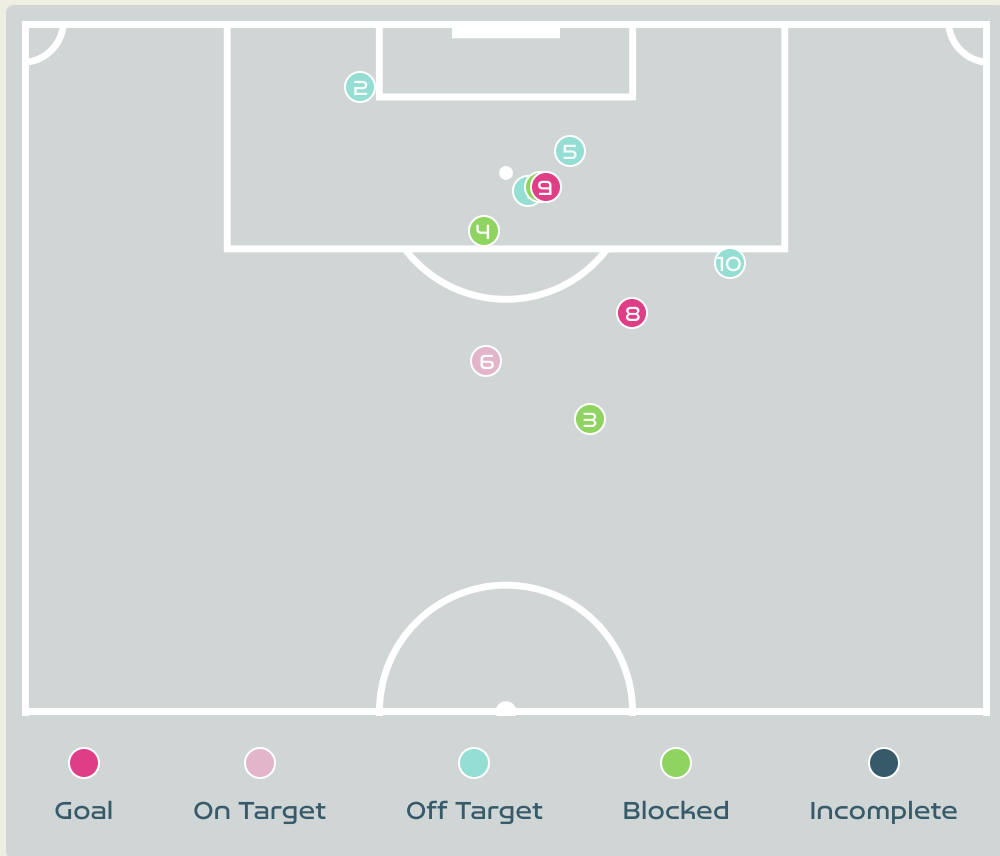

Attempts at Goal

Key	Outcome	Shots
	Goals	2
	On Target	1
	Off Target	4
	Blocked	3
	Incomplete	0