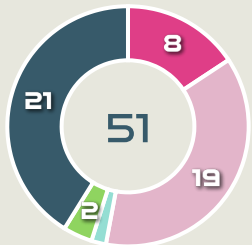

Movement to Receive

Movement Types by Phase

Final Third Phase

Progression Phase

Build Up Phase

All Movement Types

- In Front
- In Between
- Out to In
- In to Out
- In Behind

Top Ranked Players

Type	Player	Movements
In Front	13 BRAUN Sophia	34
In Between	15 BONSEGUNDO Florencia	23
Out to In	15 BONSEGUNDO Florencia	5
In to Out	3 STABILE Eliana	3
In Behind	9 GRAMAGLIA Paulina	25

Movement Types Pitch Third