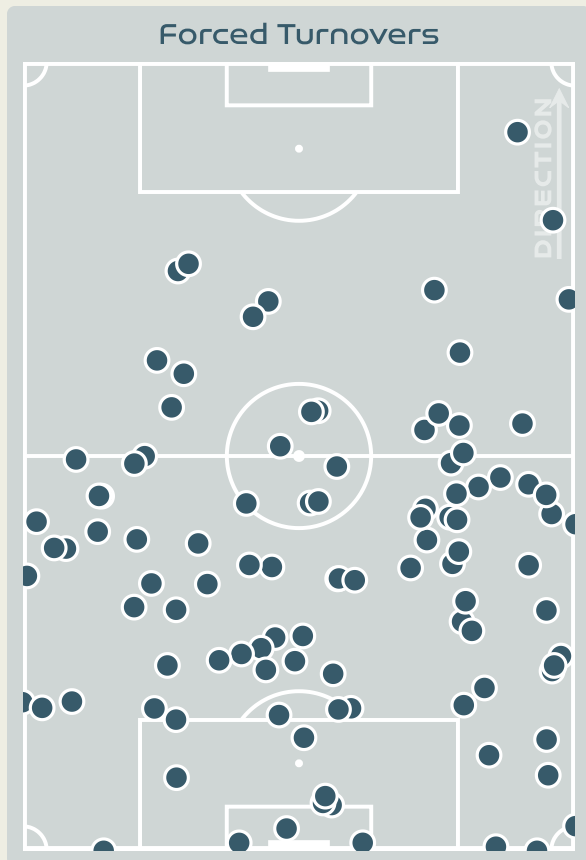

Possession Contests

- Physical Duels
- Aerial Duels
- Duels

Most Possession Regains

10

COMETTI Aldana
LEFT CENTRE BACK

#	Player	Total Possession Regains
1	CORREA Vanina	7
3	STABILE Eliana	9
6	COMETTI Aldana	10
8	FALFAN Daiana	0
9	GRAMAGLIA Paulina	2
13	BRAUN Sophia	8
14	MAYORGA Miriam	3
15	BONSEGUNDO Florencia	3
16	BENITEZ Lorena	2
19	LARROQUETTE Mariana	3
22	BANINI Estefania	8
4	CRUZ Julieta	2
7	NUNEZ Romina	1
11	RODRIGUEZ Yamila	0
21	LONIGRO Erica	0

Forced Turnovers

Possession Regain

Defensive Actions

Blocks

Possession Contests

Most Possession Regains

14
SWART Kaylin
 GOALKEEPER

#	Player	Total Possession Regains
1	SWART Kaylin	14
2	RAMALEPE Lebohang	6
3	GAMEDE Bongeka	9
6	CESANE Noxolo	1
7	DHLAMINI Karabo	5
8	MAGAIA Hildah	2
10	MOTLHALO Linda	9
11	KGATLANA Thembi	1
12	SEOPOSENWE Jermaine	6
13	MBANE Bambanani	7
15	JANE Refiloe	1
14	MAKHUBELA Tiisetso	3
17	KGADIETE Melinda	1
18	HOLWENI Sibulele	4
19	BIYANA Kholosa	7
22	KGOALE Mapula	2