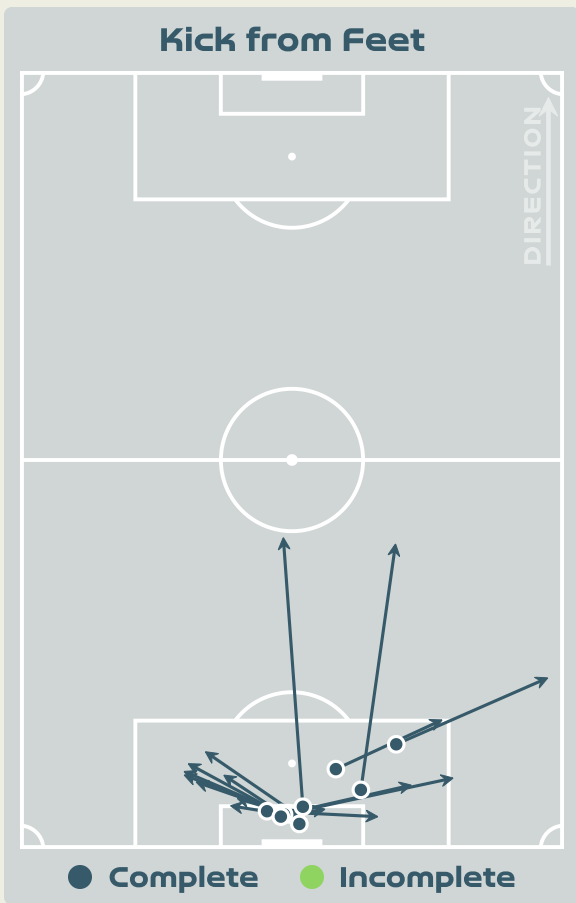

South Africa GK Involvement Timeline

66

Total Involvements

Goalkeeping Distribution

Goalkeeping Distribution

Goal Prevention

13

Total Attempts on Goal Faced