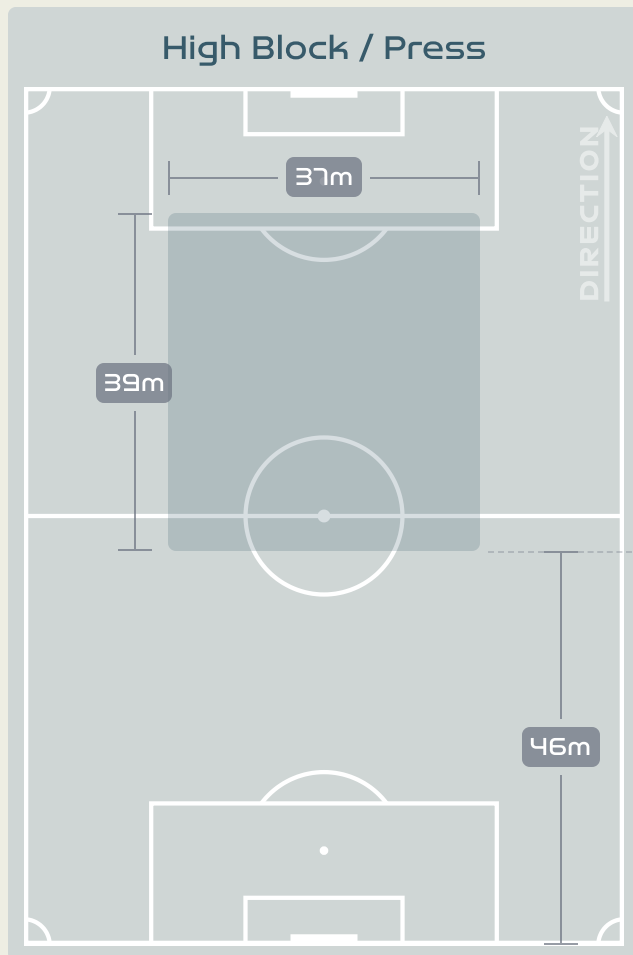

Forced Turnovers

Possession Regain

Defensive Actions

Blocks

Possession Contests

Most Possession Regains

14
SWART Kaylin
 GOALKEEPER

#	Player	Total Possession Regains
1	SWART Kaylin	14
2	RAMALEPE Lebohang	6
3	GAMEDE Bongeka	9
6	CESANE Noxolo	1
7	DHLAMINI Karabo	5
8	MAGAIA Hildah	2
10	MOTLHALO Linda	9
11	KGATLANA Thembi	1
12	SEOPOSENWE Jermaine	6
13	MBANE Bambanani	7
15	JANE Refiloe	1
14	MAKHUBELA Tiisetso	3
17	KGADIETE Melinda	1
18	HOLWENI Sibulele	4
19	BIYANA Kholosa	7
22	KGOALE Mapula	2

Defensive Line Height & Team Length

Argentina

Defensive Line Height & Team Length

Defensive Pressure

Argentina

205	Total Pressures	290
59	Direct Pressures	83
1.55s	Avg Pressure Duration	1.54s
83	Forced Turnovers	103
8.51s	Ball Recovery Time	8.73s
58	Pushing on into Pressing	120
152	Pushing on	271
35	Pressing Direction Inside	38
100	Pressing Direction Outside	155