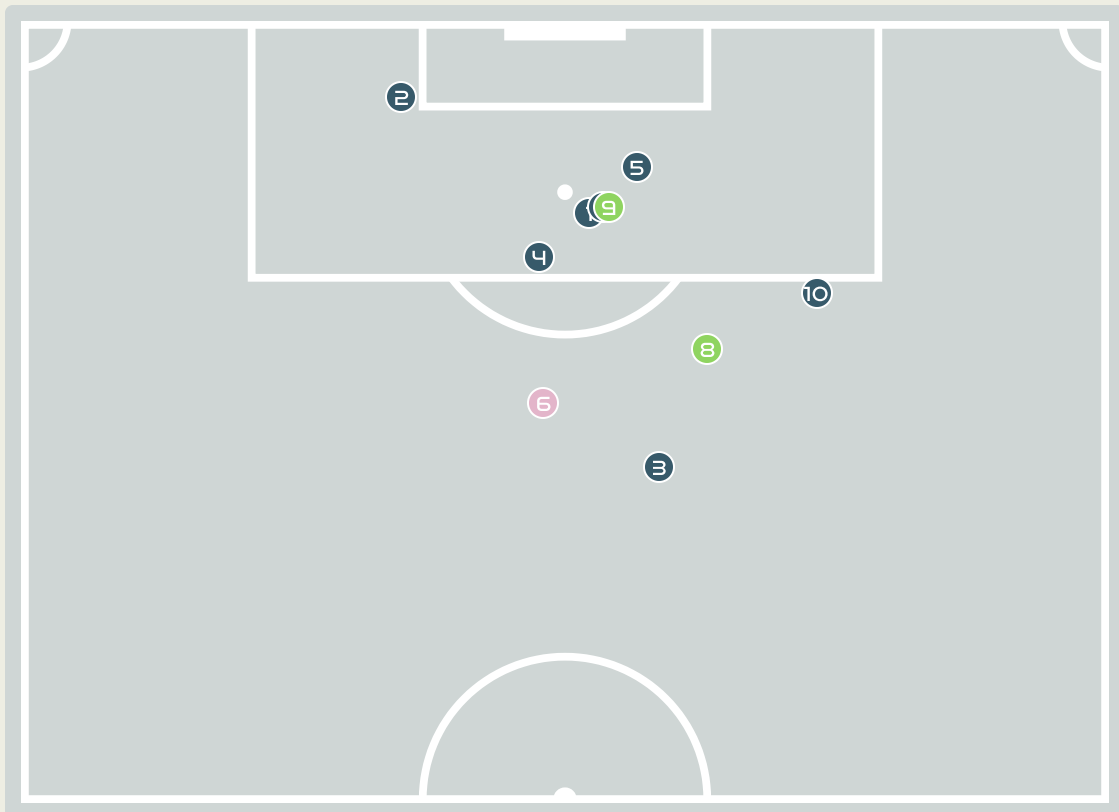

Goal Prevention

10
Total Attempts on Goal Faced

33
Save %

Total Attempts on Goal Faced	Total Goal Interventions	Save & Retain	Deflect & Retain	Save & Deflect	Save Attempt	No Save Attempt
10	0	0	0	0	2	7