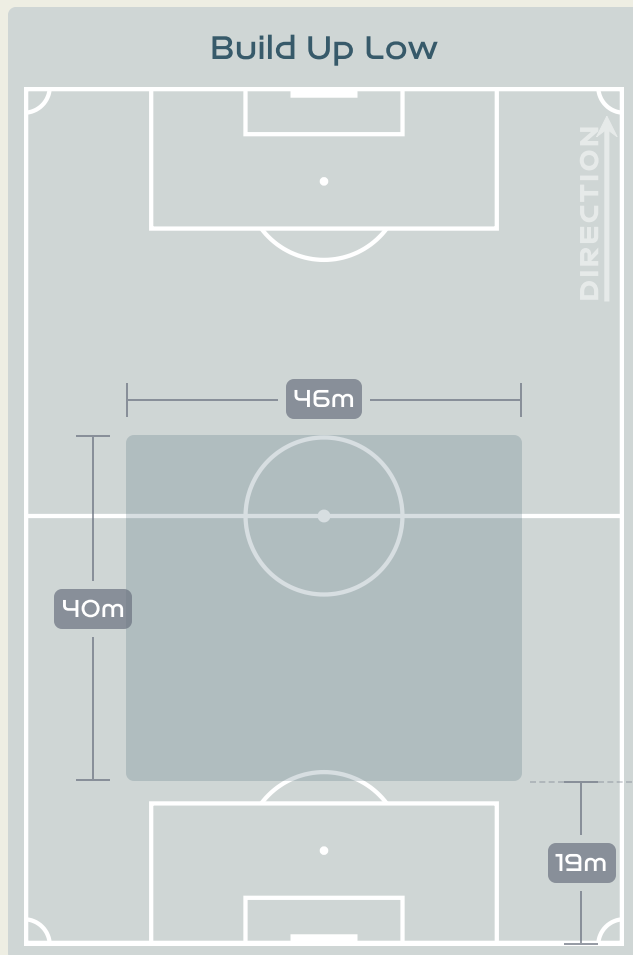

Argentina

In Possession Line Height & Team Length

Line Breaks

Argentina

Attempted Line Breaks

169

Attempted Line Breaks 10

Inside Shape	5
Outside Shape	5