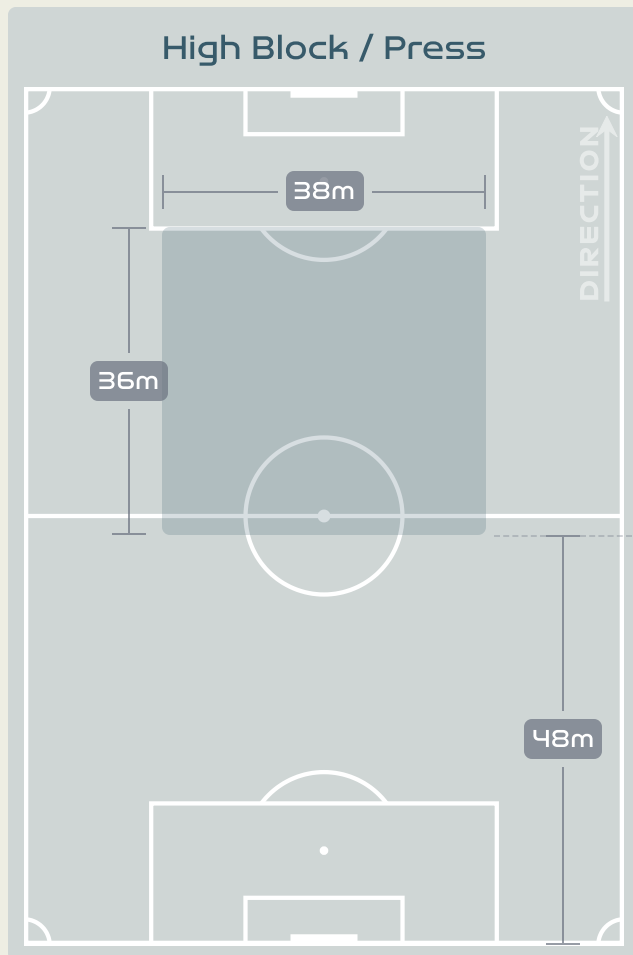

Forced Turnovers

Possession Regain

Defensive Actions

Blocks

Possession Contests

Most Possession Regains

14
SWART Kaylin
 GOALKEEPER

#	Player	Total Possession Regains
1	SWART Kaylin	14
2	RAMALEPE Lebohang	6
3	GAMEDE Bongeka	9
6	CESANE Noxolo	1
7	DHLAMINI Karabo	5
8	MAGAIA Hildah	2
10	MOTLHALO Linda	9
11	KGATLANA Thembi	1
12	SEOPOSENWE Jermaine	6
13	MBANE Bambanani	7
15	JANE Refiloe	1
14	MAKHUBELA Tiisetso	3
17	KGADIETE Melinda	1
18	HOLWENI Sibulele	4
19	BIYANA Kholosa	7
22	KGOALE Mapula	2

Defensive Line Height & Team Length

Argentina

Defensive Line Height & Team Length

Defensive Pressure

Argentina

205	Total Pressures	290
59	Direct Pressures	83
1.55s	Avg Pressure Duration	1.54s
83	Forced Turnovers	103
8.51s	Ball Recovery Time	8.73s
58	Pushing on into Pressing	120
152	Pushing on	271
35	Pressing Direction Inside	38
100	Pressing Direction Outside	155