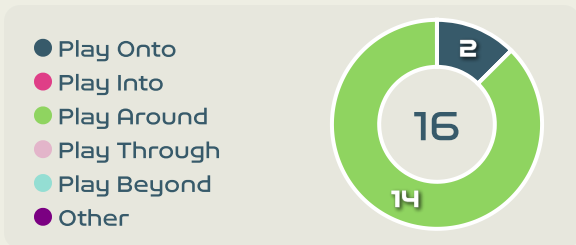

Goalkeeping Distribution