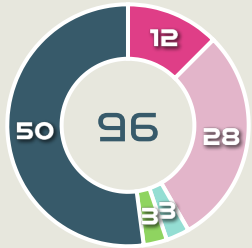

Movement to Receive

Movement Types by Phase

Final Third Phase