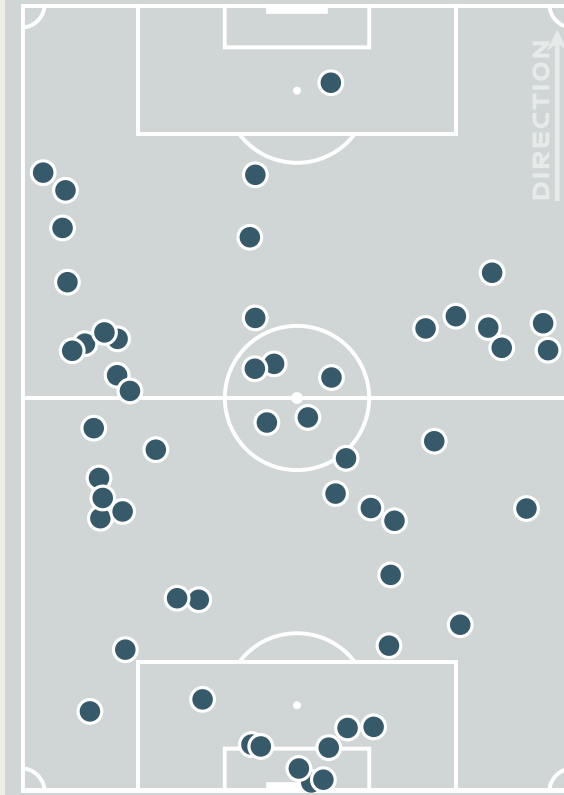

Possession Contests

- Physical Duels
- Aerial Duels
- Duels

Most Possession Regains

10

COMETTI Aldana
LEFT CENTRE BACK

#	Player	Total Possession Regains
1	CORREA Vanina	7
3	STABILE Eliana	9
6	COMETTI Aldana	10
8	FALFAN Daiana	0
9	GRAMAGLIA Paulina	2
13	BRAUN Sophia	8
14	MAYORGA Miriam	3
15	BONSEGUNDO Florencia	3
16	BENITEZ Lorena	2
19	LARROQUETTE Mariana	3
22	BANINI Estefania	8
4	CRUZ Julieta	2
7	NUNEZ Romina	1
11	RODRIGUEZ Yamila	0
21	LONIGRO Erica	0

Forced Turnovers

Possession Regain

Defensive Actions

Blocks

Possession Contests

Most Possession Regains

14
SWART Kaylin
 GOALKEEPER

#	Player	Total Possession Regains
1	SWART Kaylin	14
2	RAMALEPE Lebohang	6
3	GAMEDE Bongeka	9
6	CESANE Noxolo	1
7	DHLAMINI Karabo	5
8	MAGAIA Hildah	2
10	MOTLHALO Linda	9
11	KGATLANA Thembi	1
12	SEOPOSENWE Jermaine	6
13	MBANE Bambanani	7
15	JANE Refiloe	1
14	MAKHUBELA Tiisetso	3
17	KGADIETE Melinda	1
18	HOLWENI Sibulele	4
19	BIYANA Kholosa	7
22	KGOALE Mapula	2