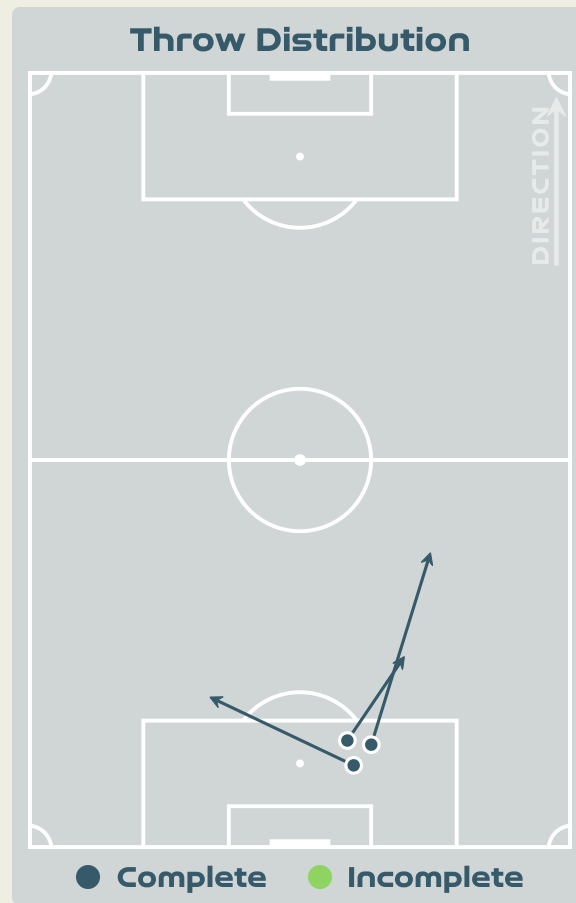

Goalkeeping Distribution