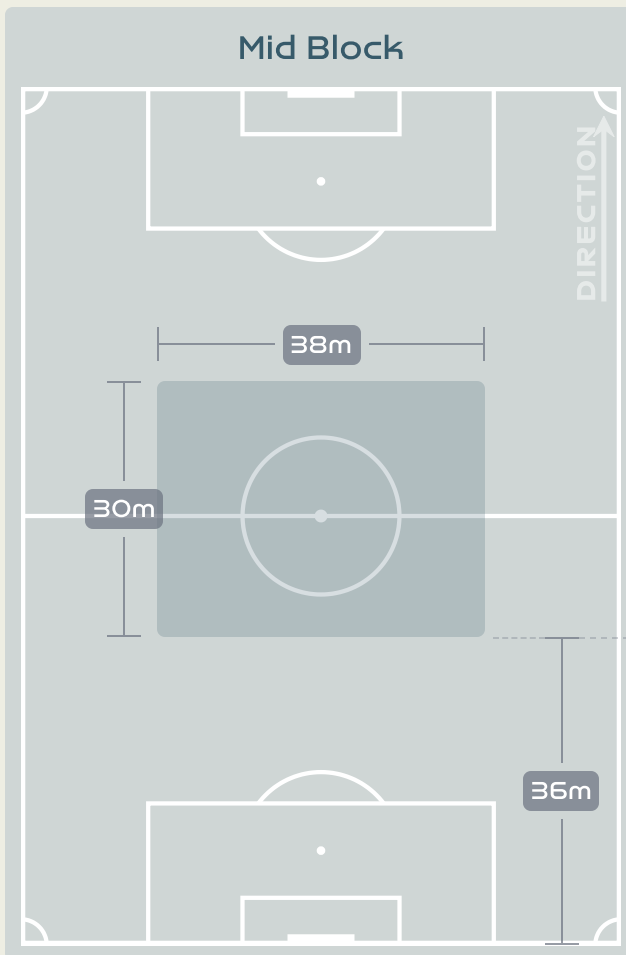

Forced Turnovers

Possession Regain

Defensive Actions

Blocks

Possession Contests

Most Possession Regains

14
SWART Kaylin
 GOALKEEPER

#	Player	Total Possession Regains
1	SWART Kaylin	14
2	RAMALEPE Lebohang	6
3	GAMEDE Bongeka	9
6	CESANE Noxolo	1
7	DHLAMINI Karabo	5
8	MAGAIA Hildah	2
10	MOTLHALO Linda	9
11	KGATLANA Thembi	1
12	SEOPOSENWE Jermaine	6
13	MBANE Bambanani	7
15	JANE Refiloe	1
14	MAKHUBELA Tiisetso	3
17	KGADIETE Melinda	1
18	HOLWENI Sibulele	4
19	BIYANA Kholosa	7
22	KGOALE Mapula	2

Defensive Line Height & Team Length

Argentina

Defensive Line Height & Team Length

Defensive Pressure

Argentina

205	Total Pressures	290
59	Direct Pressures	83
1.55s	Avg Pressure Duration	1.54s
83	Forced Turnovers	103
8.51s	Ball Recovery Time	8.73s
58	Pushing on into Pressing	120
152	Pushing on	271
35	Pressing Direction Inside	38
100	Pressing Direction Outside	155