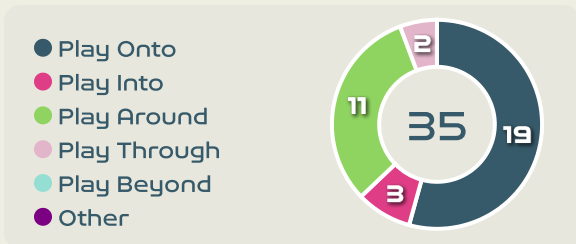

South Africa GK Involvement Timeline

66

Total Involvements

Goalkeeping Distribution

Goalkeeping Distribution

Goal Prevention

13

Total Attempts on Goal Faced

33

Save %

Total Attempts on Goal Faced	Total Goal Interventions	Save & Retain	Deflect & Retain	Save & Deflect	Save Attempt	No Save Attempt
13	2	2	0	0	5	6

Goal Prevention

10
Total Attempts on Goal Faced

33
Save %