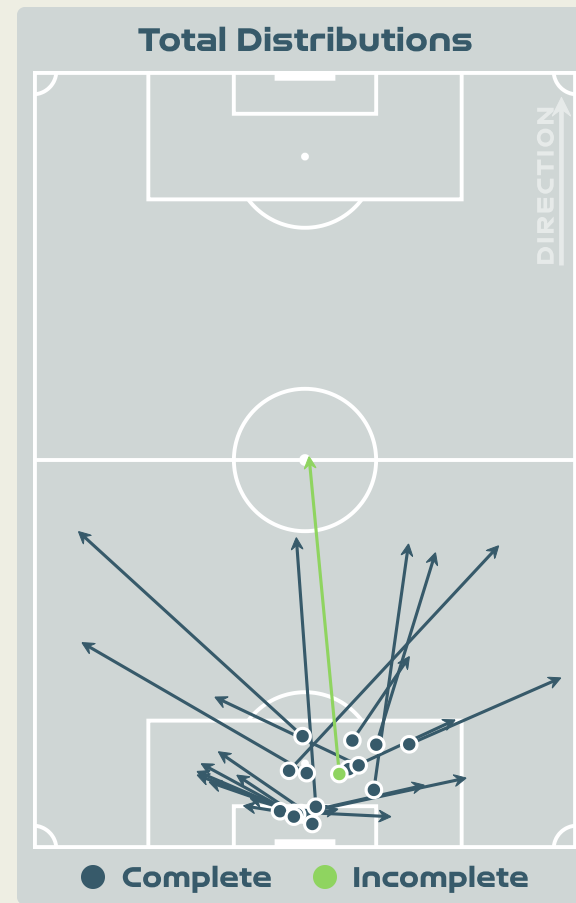

GOALKEEPING

Argentina v South Africa

Goalkeeping Involvement

Argentina

Argentina GK Involvement Timeline

39

Total Involvements

South Africa

South Africa GK Involvement Timeline

66

Total Involvements

Goalkeeping Distribution

Goalkeeping Distribution

Goal Prevention

13

Total Attempts on Goal Faced