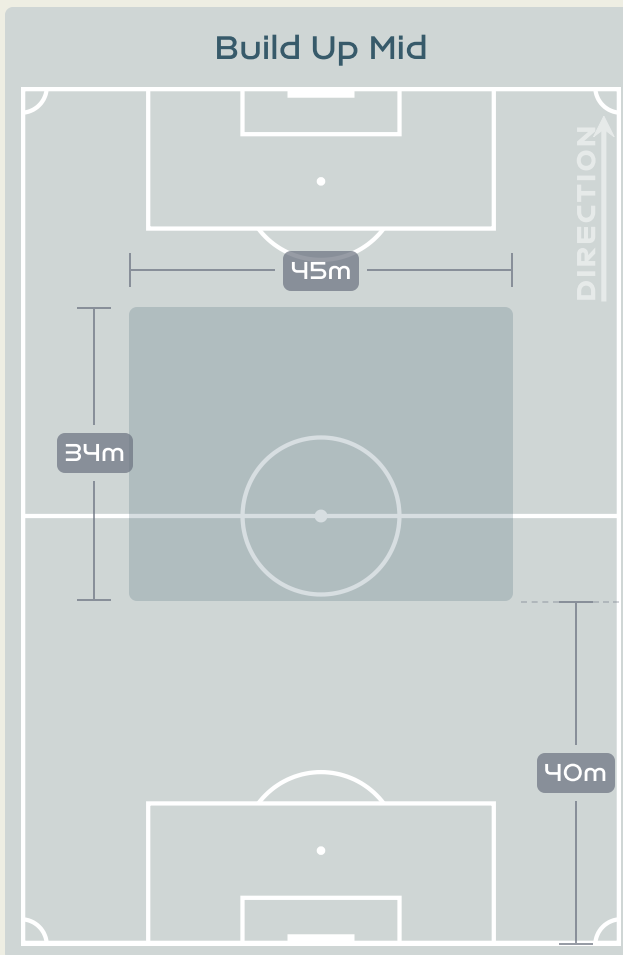

Argentina

Phases of Play

South Africa

IN POSSESSION

OUT OF POSSESSION

IN POSSESSION

Argentina v South Africa

In Possession Line Height & Team Length

Argentina

In Possession Line Height & Team Length

Line Breaks

Argentina

Attempted Line Breaks

169

Attempted Line Breaks 10

Inside Shape	5
Outside Shape	5