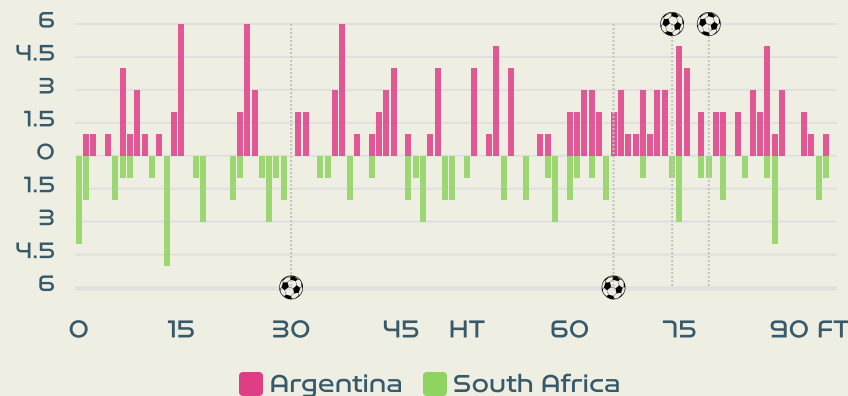

Distribution in the Final Third

STARTING

SWART Kaylin	GK	1		
RAMALEPE Lebohlang	DF	2		
GAMEDE Bongeka	DF	3		
↓ 54'	CESANE Noxolo	MF	6	
DHLAMINI Karabo	DF	7		
MAGAIA Hildah	FW	8		
↓ 83'	⚽ 30'	MOTLHALO Linda	MF	10
↓ 83'	⚽ 66'	KGATLANA Thembi	FW	11
SEOPOSENWE Jermaine	FW	12		
MBANE Bambanani	DF	13		
↓ 25'	(C) JANE Refiloe	MF	15	

SUBSTITUTES

DLAMINI Andile	GK	16			
MOLETSANE Kebotseng	GK	21			
MATLOU Noko	DF	4			
MAGAMA Fikile	DF	5			
SALGADO Gabriela	MF	9			
🟡 56'	↑ 54'	MAKHUBELA Tiisetso	DF	14	
↑ 83'	KGADIETE Melinda	FW	17		
↑ 54'	HOLWENI Sibulele	DF	18		
↓ 54'	🟡 43'	↑ 25'	BIYANA Kholosa	MF	19
MOODALY Robyn	MF	20			
↑ 83'	KGOALE Mapula	MF	22		
SHONGWE Wendy	MF	23