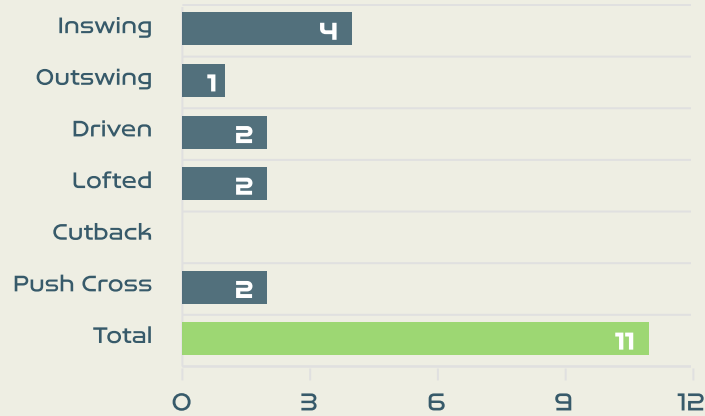

Attempts at Goal

Key	Outcome	Shots
●	Goals	2
●	On Target	1
●	Off Target	9
●	Blocked	0
●	Incomplete	0

Attempts at Goal

Time	Player	Outcome	Body Part	Delivery Type
22	11 KGATLANA Thembi	Off Target	Right Foot	Pass
29	19 BIYANA Kholosa	On Target - Saved	Right Foot	Loose Ball
29	10 MOTLHALO Linda	On Target - Goal	Left Foot	Pass
34	11 KGATLANA Thembi	Off Target	Right Foot	Loose Ball
46	11 KGATLANA Thembi	Off Target	Left Foot	Cross
47	12 SEOPOSENWE Jermaine	Deflected Off Target - Defensive Event	Right Foot	Pass
47	8 MAGAIA Hildah	Off Target	Left Foot	Ball Progression
52	10 MOTLHALO Linda	Off Target	Right Foot	Pass
59	8 MAGAIA Hildah	Off Target - Saved	Left Foot	Freekick
60	18 HOLWENI Sibulele	Off Target	Right Foot	Pass
65	11 KGATLANA Thembi	On Target - Goal	Right Foot	Cross
74	12 SEOPOSENWE Jermaine	Off Target	Right Foot	Loose Ball

Crosses (Open Play)

Delivery Type

#	Player	Inswing	Outswing	Driven	Lofted	Cutback	Push Cross	Total Attempted
1	CORREA Vanina	0	0	0	0	0	0	0
3	STABILE Eliana	0	1	0	0	0	0	1
6	COMETTI Aldana	0	0	0	0	0	0	0
8	FALFAN Daiana	0	0	0	0	0	0	0
9	GRAMAGLIA Paulina	0	0	0	1	0	1	2
13	BRAUN Sophia	0	0	0	0	0	0	0
14	MAYORGA Miriam	0	0	0	0	0	0	0
15	BONSEGUNDO Florencia	1	0	1	1	0	0	3
16	BENITEZ Lorena	0	0	0	0	0	0	0
19	LARROQUETTE Mariana	0	0	0	0	0	1	1
22	BANINI Estefania	0	0	0	0	0	0	0
4	CRUZ Julieta	0	0	0	0	0	0	0
7	NUNEZ Romina	1	0	1	0	0	0	2
11	RODRIGUEZ Yamila	2	0	0	0	0	0	2
21	LONIGRO Erica	0	0	0	0	0	0	0