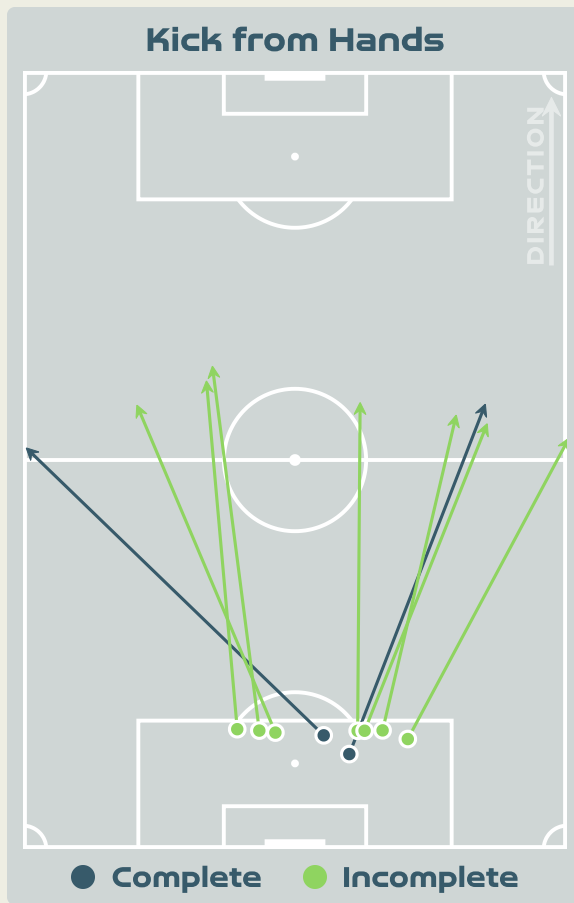

South Africa GK Involvement Timeline

66

Total Involvements

Goalkeeping Distribution

Goalkeeping Distribution

Goal Prevention

13

Total Attempts on Goal Faced