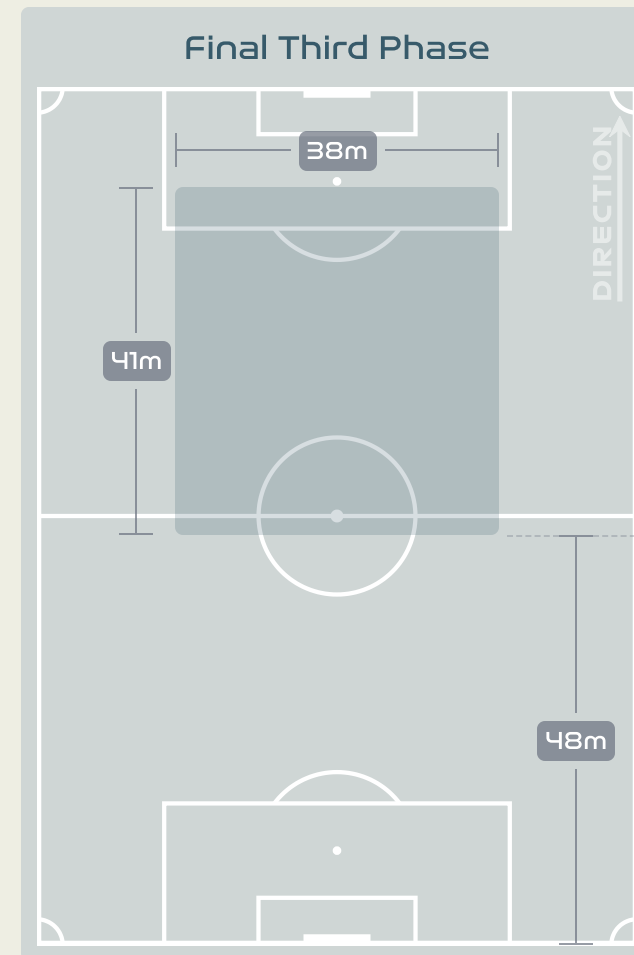

Argentina

Phases of Play

South Africa

IN POSSESSION

OUT OF POSSESSION

IN POSSESSION

Argentina v South Africa

In Possession Line Height & Team Length

Argentina

In Possession Line Height & Team Length

Line Breaks

Argentina

Attempted Line Breaks

169

Attempted Line Breaks 10

Inside Shape	5
Outside Shape	5