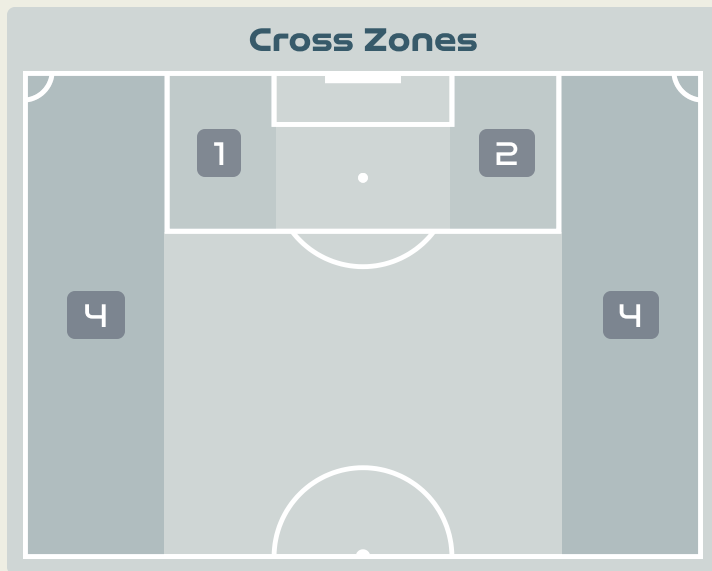

Attempted

11

Completed

3

Most Crosses Attempted

3

BONSEGUNDO Florencia
LEFT CENTRE MIDFIELD