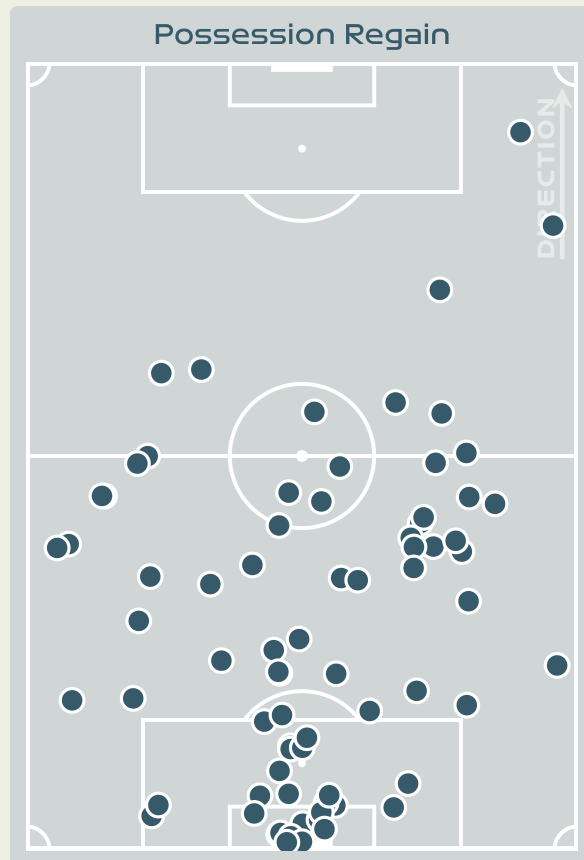

Possession Contests

- Physical Duels
- Aerial Duels
- Duels

Most Possession Regains

10

COMETTI Aldana
LEFT CENTRE BACK

#	Player	Total Possession Regains
1	CORREA Vanina	7
3	STABILE Eliana	9
6	COMETTI Aldana	10
8	FALFAN Daiana	0
9	GRAMAGLIA Paulina	2
13	BRAUN Sophia	8
14	MAYORGA Miriam	3
15	BONSEGUNDO Florencia	3
16	BENITEZ Lorena	2
19	LARROQUETTE Mariana	3
22	BANINI Estefania	8
4	CRUZ Julieta	2
7	NUNEZ Romina	1
11	RODRIGUEZ Yamila	0
21	LONIGRO Erica	0

Forced Turnovers

Possession Regain

Defensive Actions

Blocks

Possession Contests

Most Possession Regains

14
SWART Kaylin
 GOALKEEPER

#	Player	Total Possession Regains
1	SWART Kaylin	14
2	RAMALEPE Lebohang	6
3	GAMEDE Bongeka	9
6	CESANE Noxolo	1
7	DHLAMINI Karabo	5
8	MAGAIA Hildah	2
10	MOTLHALO Linda	9
11	KGATLANA Thembi	1
12	SEOPOSENWE Jermaine	6
13	MBANE Bambanani	7
15	JANE Refiloe	1
14	MAKHUBELA Tiisetso	3
17	KGADIETE Melinda	1
18	HOLWENI Sibulele	4
19	BIYANA Kholosa	7
22	KGOALE Mapula	2