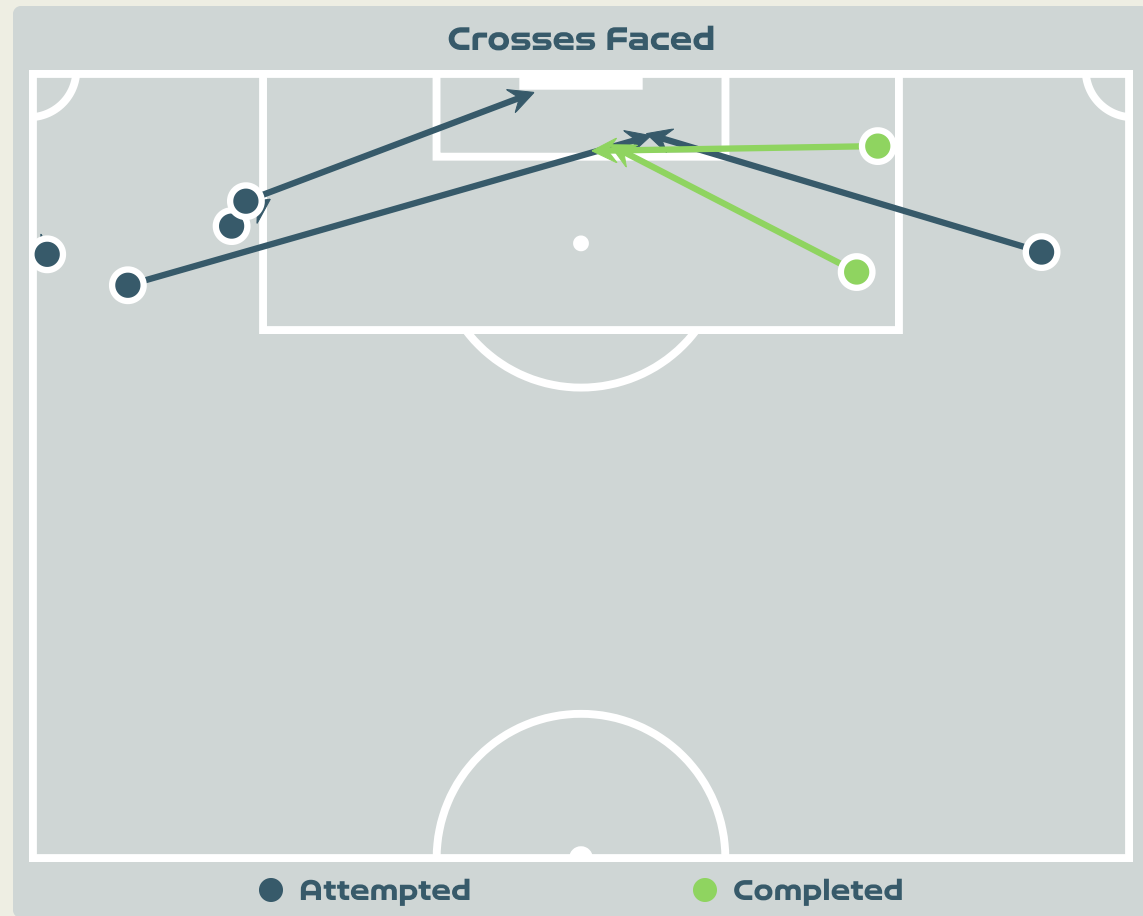

South Africa GK Involvement Timeline

66

Total Involvements

Goalkeeping Distribution

Goalkeeping Distribution

Goal Prevention

13

Total Attempts on Goal Faced

33

Save %

Total Attempts on Goal Faced	Total Goal Interventions	Save & Retain	Deflect & Retain	Save & Deflect	Save Attempt	No Save Attempt
13	2	2	0	0	5	6

Goal Prevention

10
Total Attempts on Goal Faced

33
Save %

Total Attempts on Goal Faced	Total Goal Interventions	Save & Retain	Deflect & Retain	Save & Deflect	Save Attempt	No Save Attempt
10	0	0	0	0	2	7

Aerial Control

Delivery Types Faced

Total	In Swing	Out Swing	Driven	Lofted	Cutback	Push
10	2	3	0	3	0	2

Aerial Control

Delivery Types Faced

Total	In Swing	Out Swing	Driven	Lofted	Cutback	Push
20	9	4	2	3	0	2

SET PLAYS

Argentina v South Africa

Set Plays - Corners

Delivery Type	From Left Side	From Right Side	Total
Direct to Area	3	1	4
Short	0	0	0
Edge of Penalty Area	0	0	0