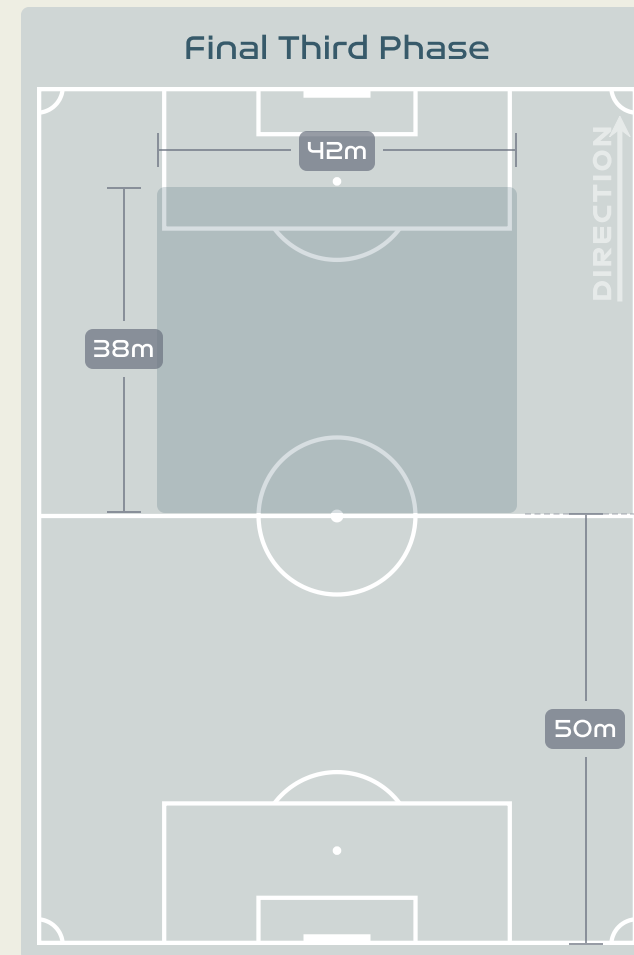

Argentina

Phases of Play

South Africa

IN POSSESSION

OUT OF POSSESSION

IN POSSESSION

Argentina v South Africa

In Possession Line Height & Team Length

Argentina

In Possession Line Height & Team Length

Line Breaks

Argentina

Attempted Line Breaks

169

Attempted Line Breaks 10

Inside Shape	5
Outside Shape	5