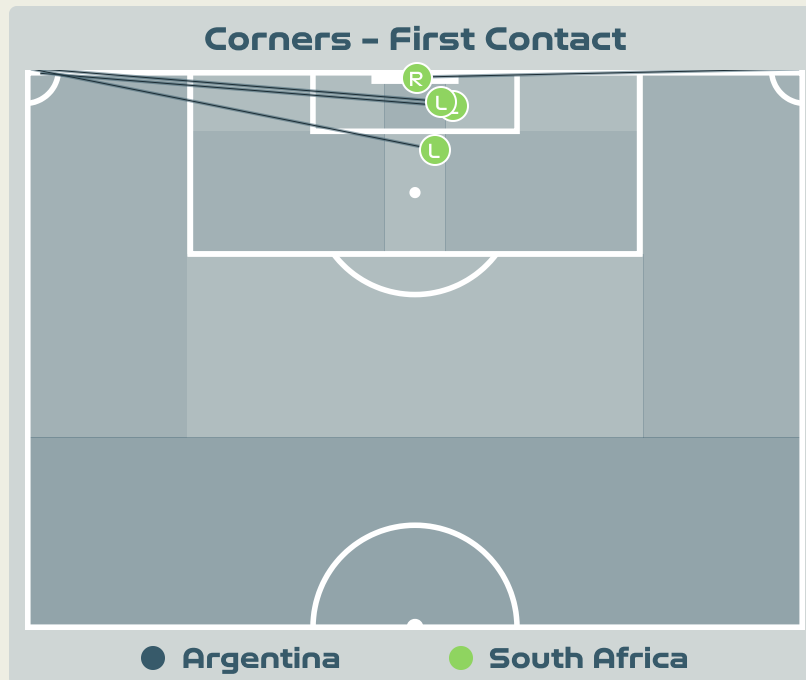

Aerial Control

Delivery Types Faced

Total	In Swing	Out Swing	Driven	Lofted	Cutback	Push
20	9	4	2	3	0	2

SET PLAYS

Argentina v South Africa

Set Plays - Corners

Delivery Type	From Left Side	From Right Side	Total
Direct to Area	3	1	4
Short	0	0	0
Edge of Penalty Area	0	0	0

Delivery Style	Total
Inswing	4
Outswing	0
Driven	0

Free Kicks	
Type	Total
Direct	14
Direct (on target)	0
Direct (off target)	0
Indirect	3

First Contacts on Argentina Crosses

Top 5 Player First Contacts		
Player	Team	Total
SEOPOSENWE Jermaine	South Africa	2
SWART Kaylin	South Africa	1
MBANE Bambanani	South Africa	1