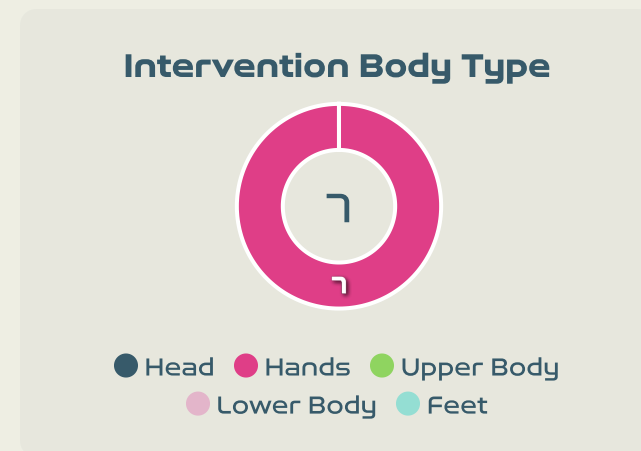

South Africa GK Involvement Timeline

66

Total Involvements

Goalkeeping Distribution

Goalkeeping Distribution

Goal Prevention

13

Total Attempts on Goal Faced

33

Save %

Total Attempts on Goal Faced	Total Goal Interventions	Save & Retain	Deflect & Retain	Save & Deflect	Save Attempt	No Save Attempt
13	2	2	0	0	5	6

Goal Prevention

10
Total Attempts on Goal Faced

33
Save %