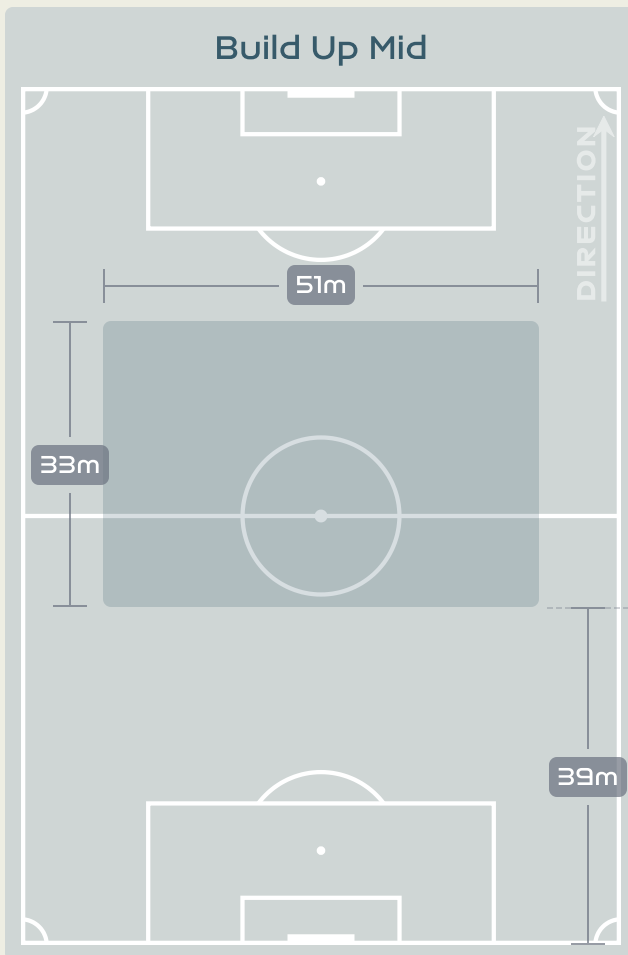

Argentina

Phases of Play

South Africa

IN POSSESSION

OUT OF POSSESSION

IN POSSESSION

Argentina v South Africa

In Possession Line Height & Team Length

Argentina

In Possession Line Height & Team Length

Line Breaks

Argentina

Attempted Line Breaks

169

Attempted Line Breaks 10

Inside Shape	5
Outside Shape	5