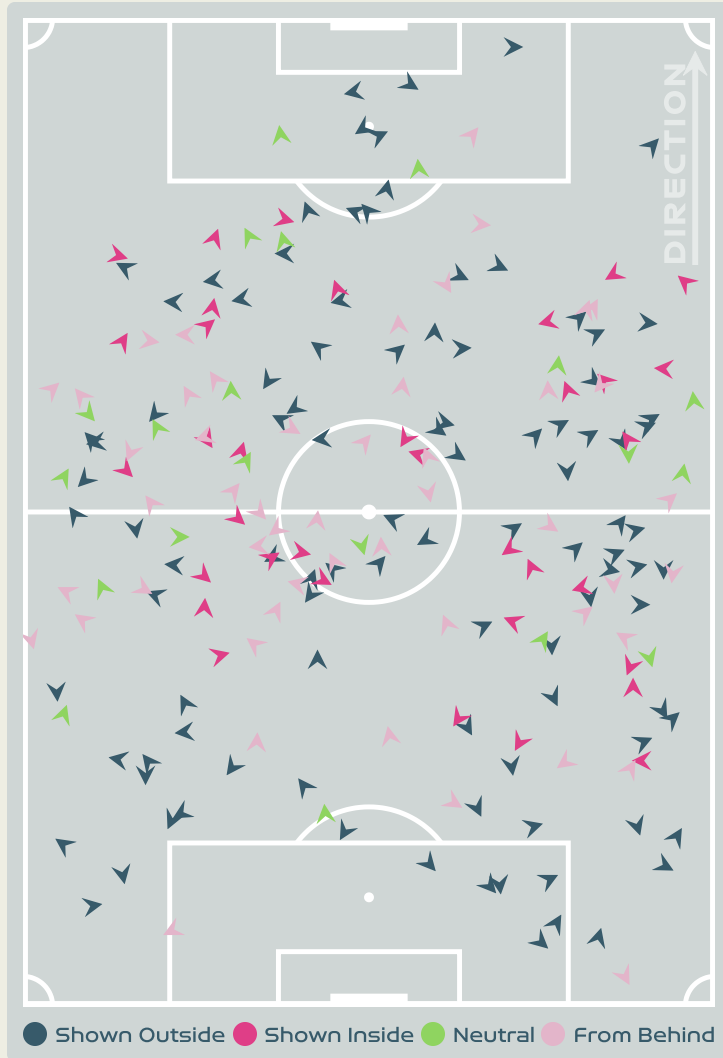

Forced Turnovers

Possession Regain

Defensive Actions

Blocks

Possession Contests

Most Possession Regains

14
SWART Kaylin
 GOALKEEPER

#	Player	Total Possession Regains
1	SWART Kaylin	14
2	RAMALEPE Lebohang	6
3	GAMEDE Bongeka	9
6	CESANE Noxolo	1
7	DHLAMINI Karabo	5
8	MAGAIA Hildah	2
10	MOTLHALO Linda	9
11	KGATLANA Thembi	1
12	SEOPOSENWE Jermaine	6
13	MBANE Bambanani	7
15	JANE Refiloe	1
14	MAKHUBELA Tiisetso	3
17	KGADIETE Melinda	1
18	HOLWENI Sibulele	4
19	BIYANA Kholosa	7
22	KGOALE Mapula	2

Defensive Line Height & Team Length

Argentina

Defensive Line Height & Team Length

Defensive Pressure

Argentina

205	Total Pressures	290
59	Direct Pressures	83
1.55s	Avg Pressure Duration	1.54s
83	Forced Turnovers	103
8.51s	Ball Recovery Time	8.73s
58	Pushing on into Pressing	120
152	Pushing on	271
35	Pressing Direction Inside	38
100	Pressing Direction Outside	155

Most Direct Pressures

10

COMETTI Aldana
LEFT CENTRE BACK

Most Direct Pressures

12

RAMALEPE Lebohang
RIGHT BACK

South Africa

● Shown Outside ● Shown Inside ● Neutral ● From Behind