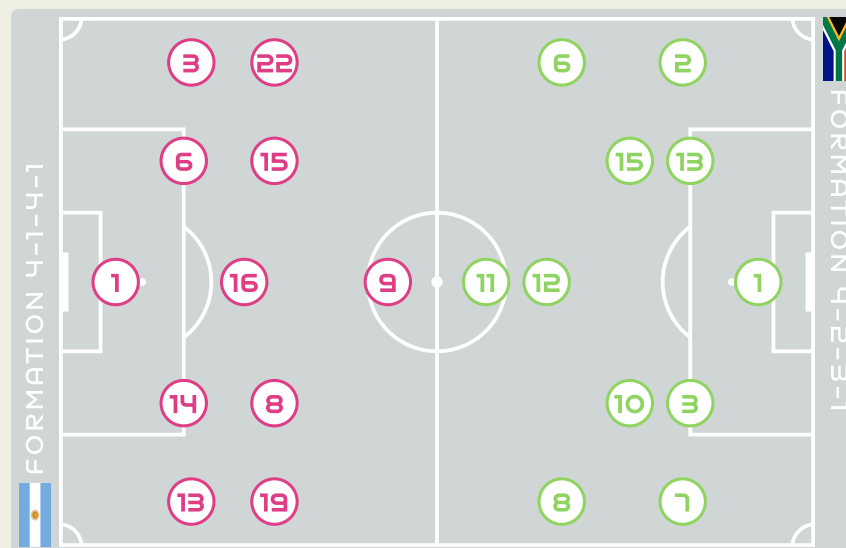

SUBSTITUTES

12	GK	ESPONDA Lara	
23	GK	CHAVES Abigail	
2	DF	SACHS Adriana	
4	DF	CRUZ Julieta	↑ 46'
5	MF	SANTANA Vanesa	
7	MF	NUNEZ Romina	↑ 46' ⚽ 79'
10	MF	IPPOLITO Dalila	
11	FW	RODRIGUEZ Yamila	↑ 59'
17	MF	GOMEZ ARES Camila	
18	DF	CHAVEZ Gabriela	
20	FW	SINGARELLA Chiara	
21	FW	LONIGRO Erica	↑ 69'