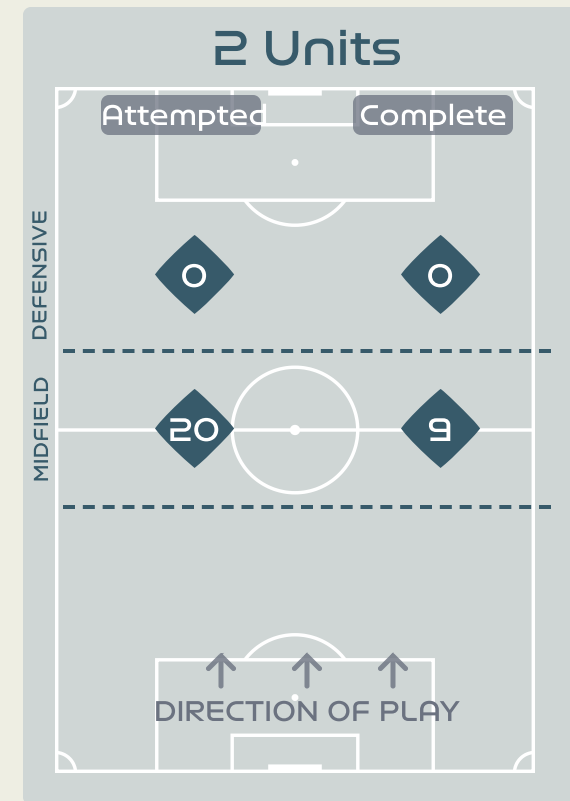

Argentina

In Possession Line Height & Team Length

Line Breaks

Argentina

Attempted Line Breaks

169

Attempted Line Breaks 10

Inside Shape	5
Outside Shape	5

Attempted Line Breaks 125

Inside Shape	76
Outside Shape	49

Attempted Line Breaks 34

Inside Shape	27
Outside Shape	7

Line Breaks

Attempted Line Breaks

126

Attempted Line Breaks 11

Inside Shape 9
Outside Shape 2

Attempted Line Breaks 95

Inside Shape 71
Outside Shape 24

Attempted Line Breaks 20

Inside Shape 18
Outside Shape 2

Line Breaks

					4 Units				3 Units			2 Units		Direction			Distribution Type		
#	Player	Line Breaks Attempted	Line Breaks Completed	Line Break Completion %	Attacking Line	Attacking Midfield Line	Midfield Line	Defensive Line	Attacking Line	Midfield Line	Defensive Line	Midfield Line	Defensive Line	Through	Around	Over	Pass	Cross	Ball Progression
1	SWART Kaylin	23	6	26%	0	0	1	0	8	9	1	4	0	0	0	23	23	0	0
2	RAMALEPE Lebohang	16	6	37%	0	0	0	0	1	12	0	3	0	3	4	9	16	0	0
3	GAMEDE Bongeka	10	6	60%	0	0	0	0	5	5	0	0	0	3	2	5	10	0	0
6	CESANE Noxolo	2	1	50%	0	0	0	0	0	1	1	0	0	1	1	0	1	0	1
7	DHLAMINI Karabo	21	10	47%	0	1	0	0	6	6	2	6	0	5	1	15	20	0	1
8	MAGAIA Hildah	4	2	50%	0	0	0	0	0	1	3	0	0	1	1	2	3	1	0
10	MOTLHALO Linda	7	5	71%	0	1	1	0	1	4	0	0	0	1	3	3	6	1	0
11	KGATLANA Thembi	1	0	0%	0	0	1	0	0	0	0	0	0	1	0	0	1	0	0
12	SEOPOSENWE Jermaine	4	3	75%	0	0	0	0	0	3	1	0	0	3	1	0	4	0	0
13	MBANE Bambanani	15	7	46%	2	0	1	0	5	5	0	2	0	2	4	9	15	0	0
15	JANE Refiloe	1	1	100%	0	0	0	0	0	0	0	1	0	0	0	1	1	0	0
14	MAKHUBELA Tisetso	6	5	83%	0	1	1	0	1	3	0	0	0	1	2	3	6	0	0
17	KGADIETE Melinda	0	0	0%	0	0	0	0	0	0	0	0	0	0	0	0	0	0	0
18	HOLWENI Sibulele	4	1	25%	0	0	0	0	1	1	2	0	0	0	1	3	3	1	0
19	BIYANA Kholosa	9	4	44%	0	1	0	0	2	3	1	2	0	1	1	7	9	0	0
22	KGOALE Mapula	3	2	66%	0	0	0	0	1	0	0	2	0	1	0	2	2	1	0