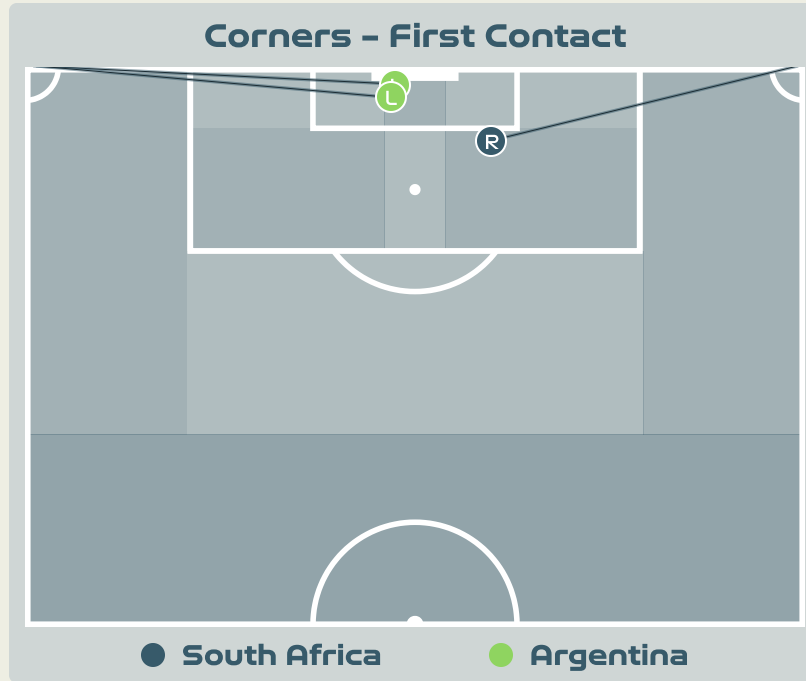

Aerial Control

Delivery Types Faced

Total	In Swing	Out Swing	Driven	Lofted	Cutback	Push
20	9	4	2	3	0	2

SET PLAYS

Argentina v South Africa

Set Plays - Corners

Delivery Type	From Left Side	From Right Side	Total
Direct to Area	3	1	4
Short	0	0	0
Edge of Penalty Area	0	0	0

Delivery Style	Total
Inswing	4
Outswing	0
Driven	0

Free Kicks	
Type	Total
Direct	14
Direct (on target)	0
Direct (off target)	0
Indirect	3

First Contacts on Argentina Crosses

Top 5 Player First Contacts		
Player	Team	Total
SEOPOSENWE Jermaine	South Africa	2
SWART Kaylin	South Africa	1
MBANE Bambanani	South Africa	1

Set Plays - Corners

Delivery Type	From Left Side	From Right Side	Total
Direct to Area	1	1	2
Short	1	0	1
Edge of Penalty Area	0	0	0

Delivery Style	Total
Inswing	1
Outswing	1
Driven	0

Free Kicks	
Type	Total
Direct	9
Direct (on target)	0
Direct (off target)	1
Indirect	0