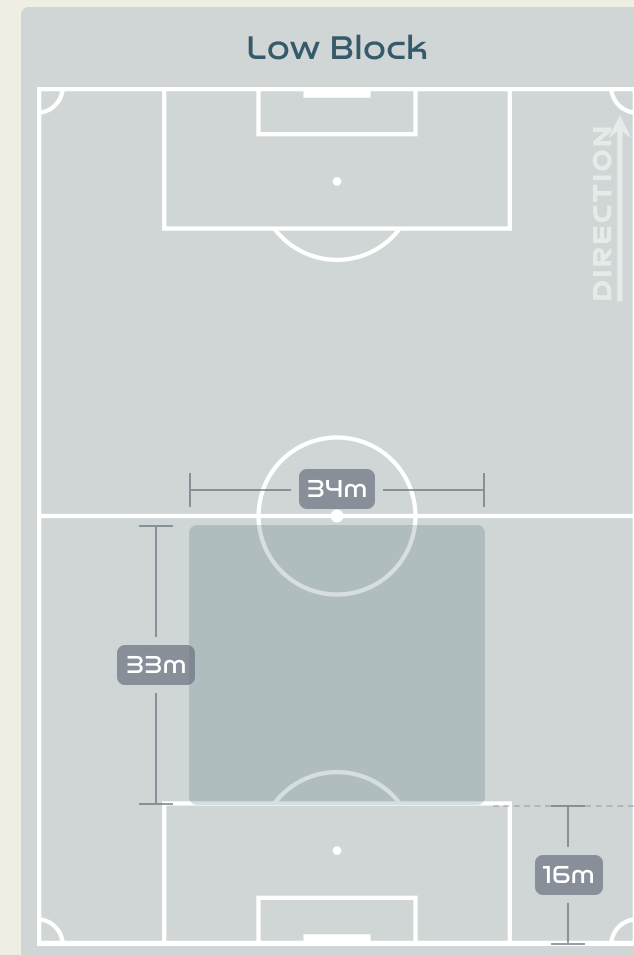

Forced Turnovers

Possession Regain

Defensive Actions

Blocks

Possession Contests

Most Possession Regains

14
SWART Kaylin
 GOALKEEPER

#	Player	Total Possession Regains
1	SWART Kaylin	14
2	RAMALEPE Lebohang	6
3	GAMEDE Bongeka	9
6	CESANE Noxolo	1
7	DHLAMINI Karabo	5
8	MAGAIA Hildah	2
10	MOTLHALO Linda	9
11	KGATLANA Thembi	1
12	SEOPOSENWE Jermaine	6
13	MBANE Bambanani	7
15	JANE Refiloe	1
14	MAKHUBELA Tiisetso	3
17	KGADIETE Melinda	1
18	HOLWENI Sibulele	4
19	BIYANA Kholosa	7
22	KGOALE Mapula	2

Defensive Line Height & Team Length

Argentina

Defensive Line Height & Team Length

Defensive Pressure

Argentina

205	Total Pressures	290
59	Direct Pressures	83
1.55s	Avg Pressure Duration	1.54s
83	Forced Turnovers	103
8.51s	Ball Recovery Time	8.73s
58	Pushing on into Pressing	120
152	Pushing on	271
35	Pressing Direction Inside	38
100	Pressing Direction Outside	155