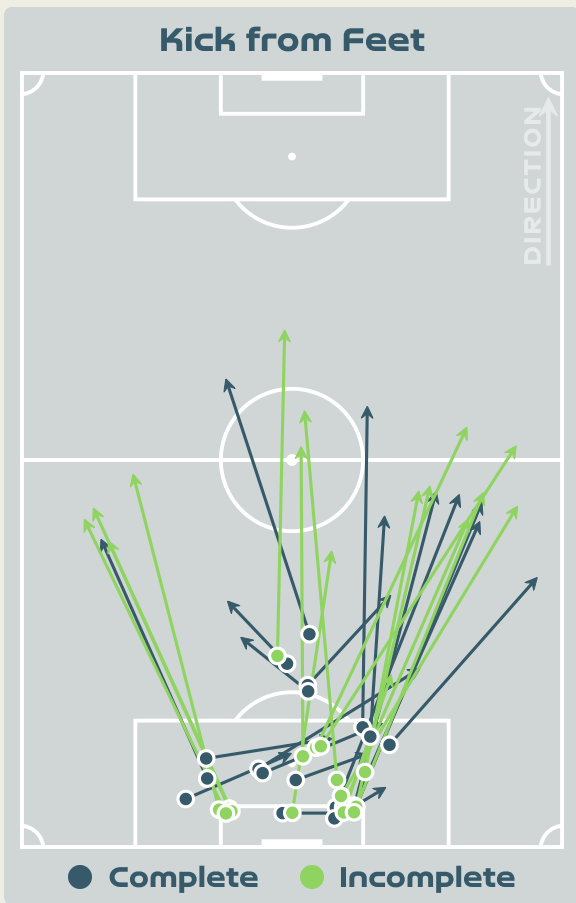

South Africa GK Involvement Timeline

66

Total Involvements

Goalkeeping Distribution

Goalkeeping Distribution

Goal Prevention

13

Total Attempts on Goal Faced