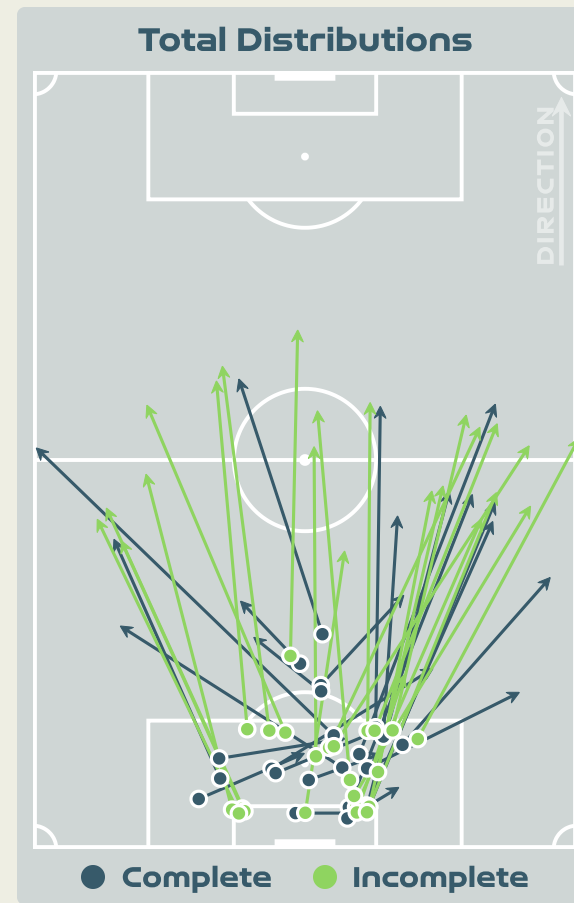

South Africa GK Involvement Timeline

66

Total Involvements

Goalkeeping Distribution

Goalkeeping Distribution

Goal Prevention

13

Total Attempts on Goal Faced