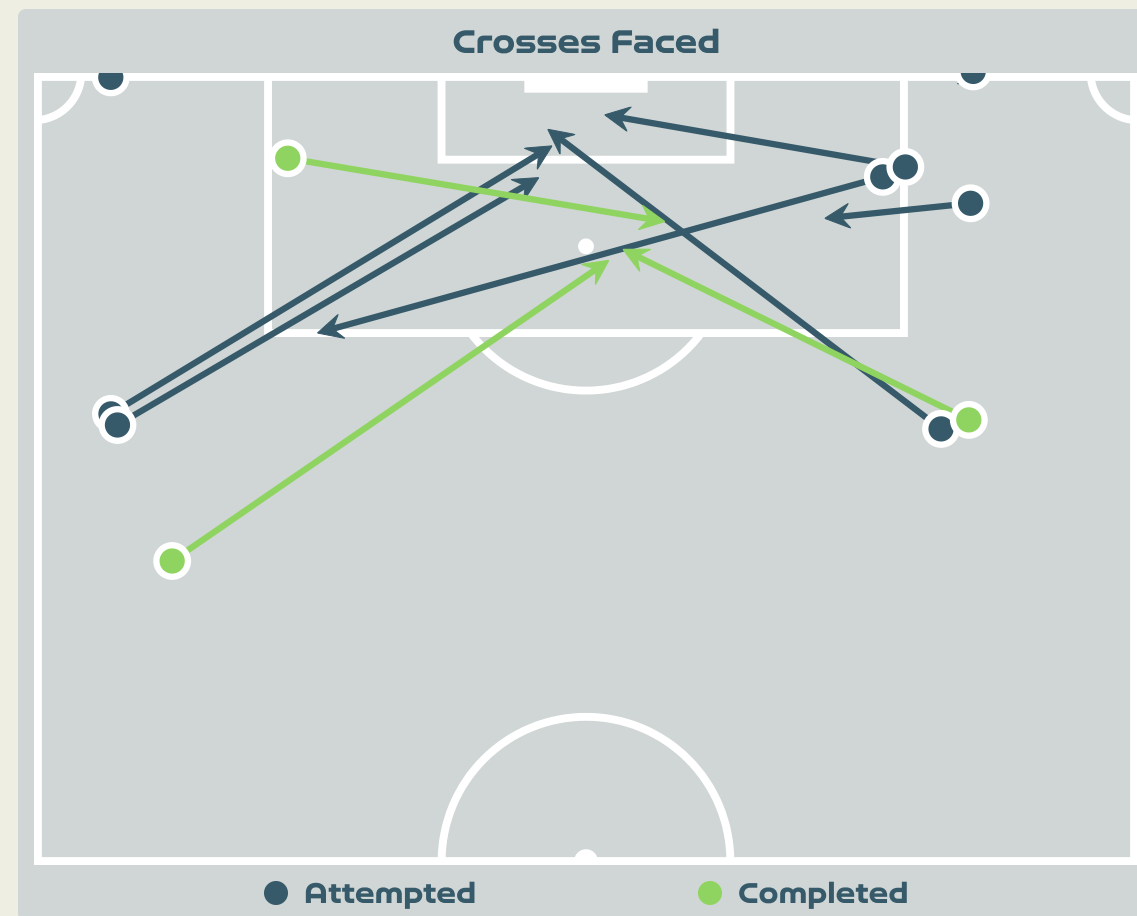

Total Attempts on Goal Faced	Total Goal Interventions	Save & Retain	Deflect & Retain	Save & Deflect	Save Attempt	No Save Attempt
10	0	0	0	0	2	7

Aerial Control

Delivery Types Faced

Total	In Swing	Out Swing	Driven	Lofted	Cutback	Push
10	2	3	0	3	0	2

Aerial Control

Delivery Types Faced

Total	In Swing	Out Swing	Driven	Lofted	Cutback	Push
20	9	4	2	3	0	2

SET PLAYS

Argentina v South Africa

Set Plays - Corners

Delivery Type	From Left Side	From Right Side	Total
Direct to Area	3	1	4
Short	0	0	0
Edge of Penalty Area	0	0	0