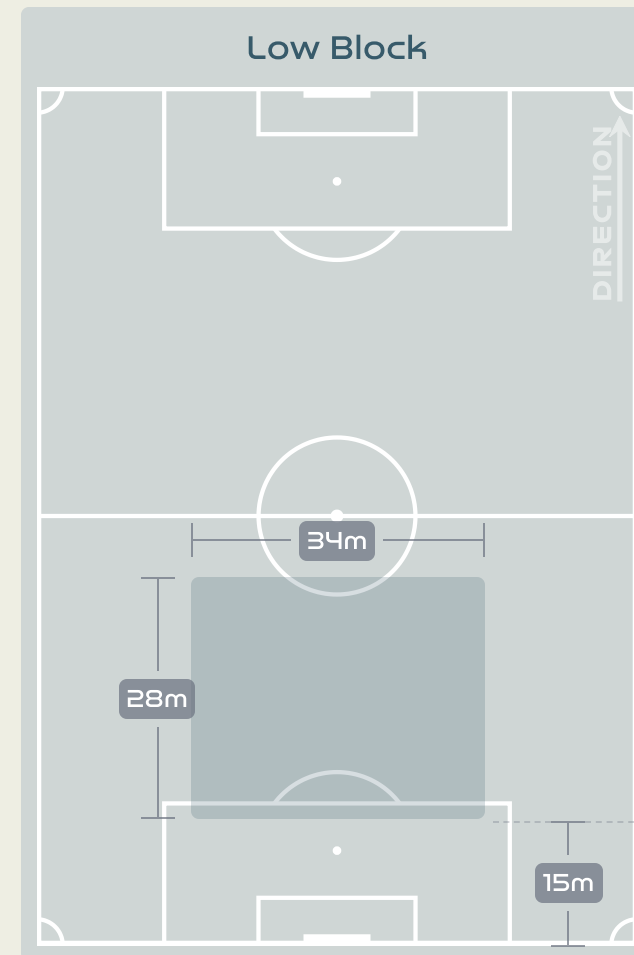

Forced Turnovers

Possession Regain

Defensive Actions

Blocks

Possession Contests

Most Possession Regains

14
SWART Kaylin
 GOALKEEPER

#	Player	Total Possession Regains
1	SWART Kaylin	14
2	RAMALEPE Lebohang	6
3	GAMEDE Bongeka	9
6	CESANE Noxolo	1
7	DHLAMINI Karabo	5
8	MAGAIA Hildah	2
10	MOTLHALO Linda	9
11	KGATLANA Thembi	1
12	SEOPOSENWE Jermaine	6
13	MBANE Bambanani	7
15	JANE Refiloe	1
14	MAKHUBELA Tiisetso	3
17	KGADIETE Melinda	1
18	HOLWENI Sibulele	4
19	BIYANA Kholosa	7
22	KGOALE Mapula	2

Defensive Line Height & Team Length

Argentina

Defensive Line Height & Team Length

Defensive Pressure

Argentina

205	Total Pressures	290
59	Direct Pressures	83
1.55s	Avg Pressure Duration	1.54s
83	Forced Turnovers	103
8.51s	Ball Recovery Time	8.73s
58	Pushing on into Pressing	120
152	Pushing on	271
35	Pressing Direction Inside	38
100	Pressing Direction Outside	155