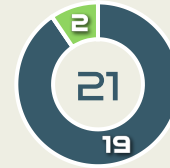

Argentina

Defensive Actions

83

Forced Turnovers

58

Possession Regained

6

Interceptions

50

Tackles

3.66

Possession Actions /
Defensive Action

Blocks

- Passes
- Attempts at Goal
- Crosses

Possession Contests

- Physical Duels
- Aerial Duels
- Duels

Most Possession Regains

10

COMETTI Aldana
LEFT CENTRE BACK

#	Player	Total Possession Regains
1	CORREA Vanina	7
3	STABILE Eliana	9
6	COMETTI Aldana	10
8	FALFAN Daiana	0
9	GRAMAGLIA Paulina	2
13	BRAUN Sophia	8
14	MAYORGA Miriam	3
15	BONSEGUNDO Florencia	3
16	BENITEZ Lorena	2
19	LARROQUETTE Mariana	3
22	BANINI Estefania	8
4	CRUZ Julieta	2
7	NUNEZ Romina	1
11	RODRIGUEZ Yamila	0
21	LONIGRO Erica	0