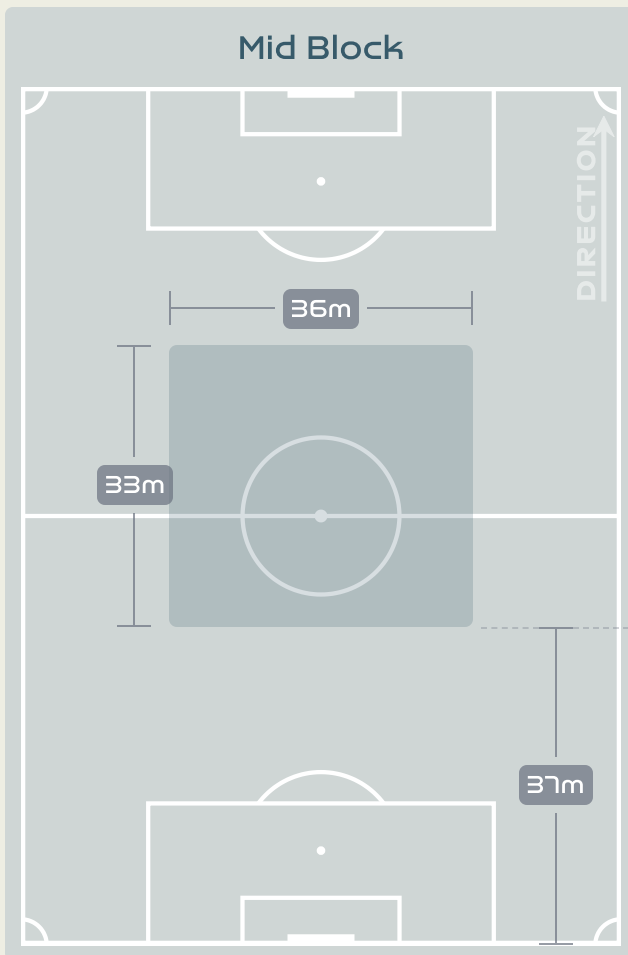

Forced Turnovers

Possession Regain

Defensive Actions

Blocks

Possession Contests

Most Possession Regains

14
SWART Kaylin
 GOALKEEPER

#	Player	Total Possession Regains
1	SWART Kaylin	14
2	RAMALEPE Lebohang	6
3	GAMEDE Bongeka	9
6	CESANE Noxolo	1
7	DHLAMINI Karabo	5
8	MAGAIA Hildah	2
10	MOTLHALO Linda	9
11	KGATLANA Thembi	1
12	SEOPOSENWE Jermaine	6
13	MBANE Bambanani	7
15	JANE Refiloe	1
14	MAKHUBELA Tiisetso	3
17	KGADIETE Melinda	1
18	HOLWENI Sibulele	4
19	BIYANA Kholosa	7
22	KGOALE Mapula	2

Defensive Line Height & Team Length

Argentina

Defensive Line Height & Team Length

Defensive Pressure

Argentina

205	Total Pressures	290
59	Direct Pressures	83
1.55s	Avg Pressure Duration	1.54s
83	Forced Turnovers	103
8.51s	Ball Recovery Time	8.73s
58	Pushing on into Pressing	120
152	Pushing on	271
35	Pressing Direction Inside	38
100	Pressing Direction Outside	155