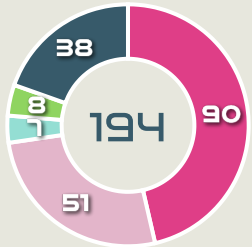

#	Player	Offers Made	Offers Received	% Made & Received
1	SWART Kaylin	3	3	100%
2	RAMALEPE Lebohanga	4	1	25%
3	GAMEDE Bongeka	1	0	0%
6	CESANE Noxolo	22	5	22.7%
7	DHLAMINI Karabo	2	1	50%
8	MAGAIA Hildah	16	6	37.5%
10	MOTLHALO Linda	18	8	44.4%
11	KGATLANA Thembi	48	11	22.9%
12	SEOPOSENWE Jermaine	31	5	16.1%
13	MBANE Bambanani	2	1	50%
15	JANE Refiloe	6	3	50%
14	MAKHUBELA Tiisetso	0	0	0%
17	KGADIETE Melinda	7	4	57.1%
18	HOLWENI Sibulele	7	2	28.6%
19	BIYANA Kholosa	4	1	25%
22	KGOALE Mapula	4	3	75%

Movement to Receive

Movement Types by Phase

Final Third Phase

Progression Phase

Build Up Phase

All Movement Types

- In Front
- In Between
- Out to In
- In to Out
- In Behind

Top Ranked Players