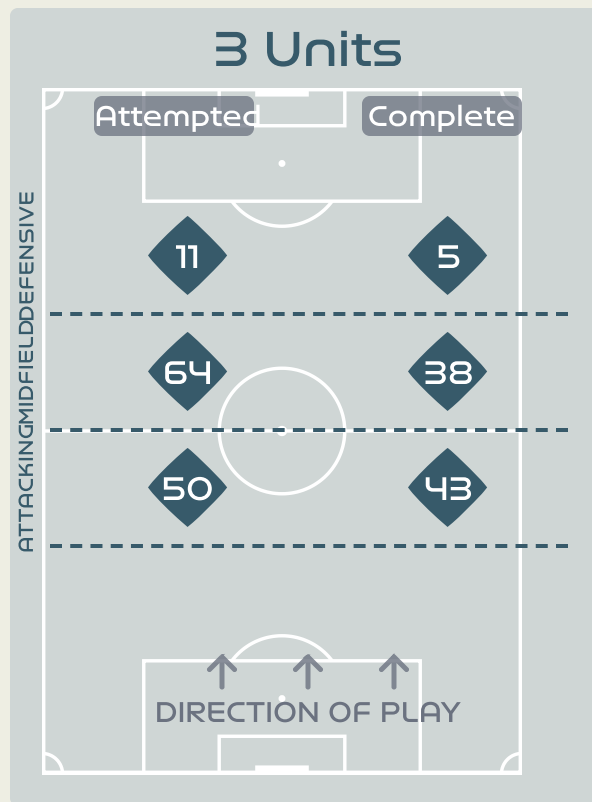

Argentina

In Possession Line Height & Team Length

Line Breaks

Argentina

Attempted Line Breaks

169

Attempted Line Breaks 10

Inside Shape	5
Outside Shape	5

Attempted Line Breaks 125

Inside Shape	76
Outside Shape	49

Attempted Line Breaks 34

Inside Shape	27
Outside Shape	7

Line Breaks

Attempted Line Breaks

126

Attempted Line Breaks 11

Inside Shape 9
Outside Shape 2

Attempted Line Breaks 95

Inside Shape 71
Outside Shape 24

Attempted Line Breaks 20

Inside Shape 18
Outside Shape 2

Line Breaks

					4 Units				3 Units			2 Units		Direction			Distribution Type		
#	Player	Line Breaks Attempted	Line Breaks Completed	Line Break Completion %	Attacking Line	Attacking Midfield Line	Midfield Line	Defensive Line	Attacking Line	Midfield Line	Defensive Line	Midfield Line	Defensive Line	Through	Around	Over	Pass	Cross	Ball Progression
1	SWART Kaylin	23	6	26%	0	0	1	0	8	9	1	4	0	0	0	23	23	0	0
2	RAMALEPE Lebohang	16	6	37%	0	0	0	0	1	12	0	3	0	3	4	9	16	0	0
3	GAMEDE Bongeka	10	6	60%	0	0	0	0	5	5	0	0	0	3	2	5	10	0	0
6	CESANE Noxolo	2	1	50%	0	0	0	0	0	1	1	0	0	1	1	0	1	0	1
7	DHLAMINI Karabo	21	10	47%	0	1	0	0	6	6	2	6	0	5	1	15	20	0	1
8	MAGAIA Hildah	4	2	50%	0	0	0	0	0	1	3	0	0	1	1	2	3	1	0
10	MOTLHALO Linda	7	5	71%	0	1	1	0	1	4	0	0	0	1	3	3	6	1	0
11	KGATLANA Thembi	1	0	0%	0	0	1	0	0	0	0	0	0	1	0	0	1	0	0
12	SEOPOSENWE Jermaine	4	3	75%	0	0	0	0	0	3	1	0	0	3	1	0	4	0	0
13	MBANE Bambanani	15	7	46%	2	0	1	0	5	5	0	2	0	2	4	9	15	0	0
15	JANE Refiloe	1	1	100%	0	0	0	0	0	0	0	1	0	0	0	1	1	0	0
14	MAKHUBELA Tisetso	6	5	83%	0	1	1	0	1	3	0	0	0	1	2	3	6	0	0
17	KGADIETE Melinda	0	0	0%	0	0	0	0	0	0	0	0	0	0	0	0	0	0	0
18	HOLWENI Sibulele	4	1	25%	0	0	0	0	1	1	2	0	0	0	1	3	3	1	0
19	BIYANA Kholosa	9	4	44%	0	1	0	0	2	3	1	2	0	1	1	7	9	0	0
22	KGOALE Mapula	3	2	66%	0	0	0	0	1	0	0	2	0	1	0	2	2	1	0