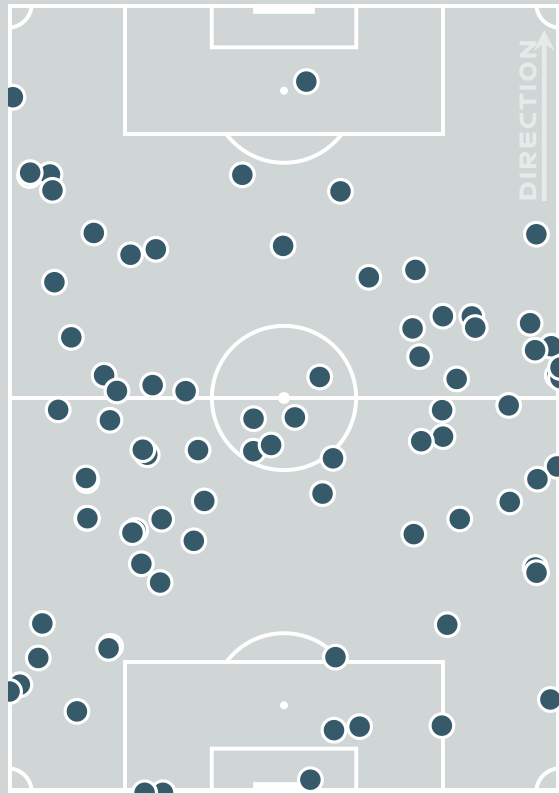

Possession Contests

- Physical Duels
- Aerial Duels
- Duels

Most Possession Regains

10

COMETTI Aldana
LEFT CENTRE BACK

#	Player	Total Possession Regains
1	CORREA Vanina	7
3	STABILE Eliana	9
6	COMETTI Aldana	10
8	FALFAN Daiana	0
9	GRAMAGLIA Paulina	2
13	BRAUN Sophia	8
14	MAYORGA Miriam	3
15	BONSEGUNDO Florencia	3
16	BENITEZ Lorena	2
19	LARROQUETTE Mariana	3
22	BANINI Estefania	8
4	CRUZ Julieta	2
7	NUNEZ Romina	1
11	RODRIGUEZ Yamila	0
21	LONIGRO Erica	0

Forced Turnovers

Possession Regain

Defensive Actions

Blocks

Possession Contests

Most Possession Regains

14
SWART Kaylin
 GOALKEEPER

#	Player	Total Possession Regains
1	SWART Kaylin	14
2	RAMALEPE Lebohang	6
3	GAMEDE Bongeka	9
6	CESANE Noxolo	1
7	DHLAMINI Karabo	5
8	MAGAIA Hildah	2
10	MOTLHALO Linda	9
11	KGATLANA Thembi	1
12	SEOPOSENWE Jermaine	6
13	MBANE Bambanani	7
15	JANE Refiloe	1
14	MAKHUBELA Tiisetso	3
17	KGADIETE Melinda	1
18	HOLWENI Sibulele	4
19	BIYANA Kholosa	7
22	KGOALE Mapula	2