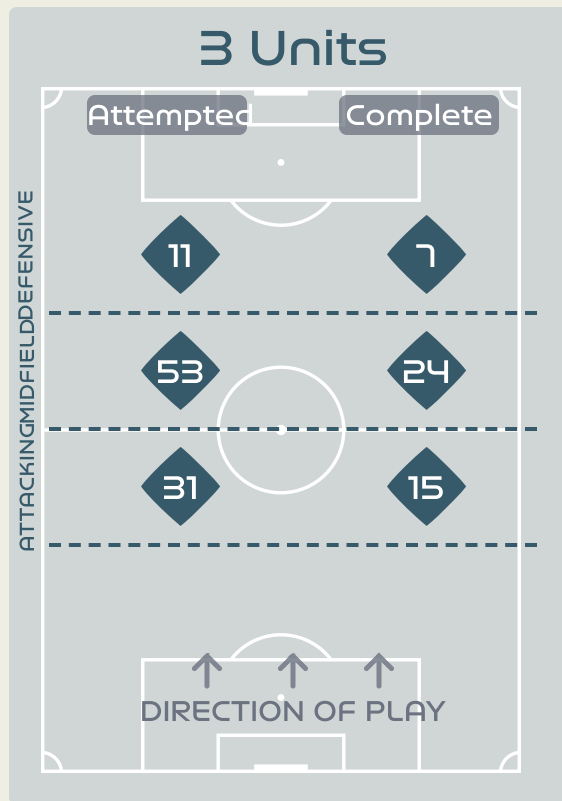

Argentina

In Possession Line Height & Team Length

Line Breaks

Argentina

Attempted Line Breaks

169

Attempted Line Breaks 10

Inside Shape	5
Outside Shape	5

Attempted Line Breaks 125

Inside Shape	76
Outside Shape	49

Attempted Line Breaks 34

Inside Shape	27
Outside Shape	7

Line Breaks

Attempted Line Breaks

126

Attempted Line Breaks 11

Inside Shape 9
Outside Shape 2

Attempted Line Breaks 95

Inside Shape 71
Outside Shape 24

Attempted Line Breaks 20

Inside Shape 18
Outside Shape 2

Line Breaks

					4 Units				3 Units			2 Units		Direction			Distribution Type		
#	Player	Line Breaks Attempted	Line Breaks Completed	Line Break Completion %	Attacking Line	Attacking Midfield Line	Midfield Line	Defensive Line	Attacking Line	Midfield Line	Defensive Line	Midfield Line	Defensive Line	Through	Around	Over	Pass	Cross	Ball Progression
1	SWART Kaylin	23	6	26%	0	0	1	0	8	9	1	4	0	0	0	23	23	0	0
2	RAMALEPE Lebohang	16	6	37%	0	0	0	0	1	12	0	3	0	3	4	9	16	0	0
3	GAMEDE Bongeka	10	6	60%	0	0	0	0	5	5	0	0	0	3	2	5	10	0	0
6	CESANE Noxolo	2	1	50%	0	0	0	0	0	1	1	0	0	1	1	0	1	0	1
7	DHLAMINI Karabo	21	10	47%	0	1	0	0	6	6	2	6	0	5	1	15	20	0	1
8	MAGAIA Hildah	4	2	50%	0	0	0	0	0	1	3	0	0	1	1	2	3	1	0
10	MOTLHALO Linda	7	5	71%	0	1	1	0	1	4	0	0	0	1	3	3	6	1	0
11	KGATLANA Thembi	1	0	0%	0	0	1	0	0	0	0	0	0	1	0	0	1	0	0
12	SEOPOSENWE Jermaine	4	3	75%	0	0	0	0	0	3	1	0	0	3	1	0	4	0	0
13	MBANE Bambanani	15	7	46%	2	0	1	0	5	5	0	2	0	2	4	9	15	0	0
15	JANE Refiloe	1	1	100%	0	0	0	0	0	0	0	1	0	0	0	1	1	0	0
14	MAKHUBELA Tisetso	6	5	83%	0	1	1	0	1	3	0	0	0	1	2	3	6	0	0
17	KGADIETE Melinda	0	0	0%	0	0	0	0	0	0	0	0	0	0	0	0	0	0	0
18	HOLWENI Sibulele	4	1	25%	0	0	0	0	1	1	2	0	0	0	1	3	3	1	0
19	BIYANA Kholosa	9	4	44%	0	1	0	0	2	3	1	2	0	1	1	7	9	0	0
22	KGOALE Mapula	3	2	66%	0	0	0	0	1	0	0	2	0	1	0	2	2	1	0