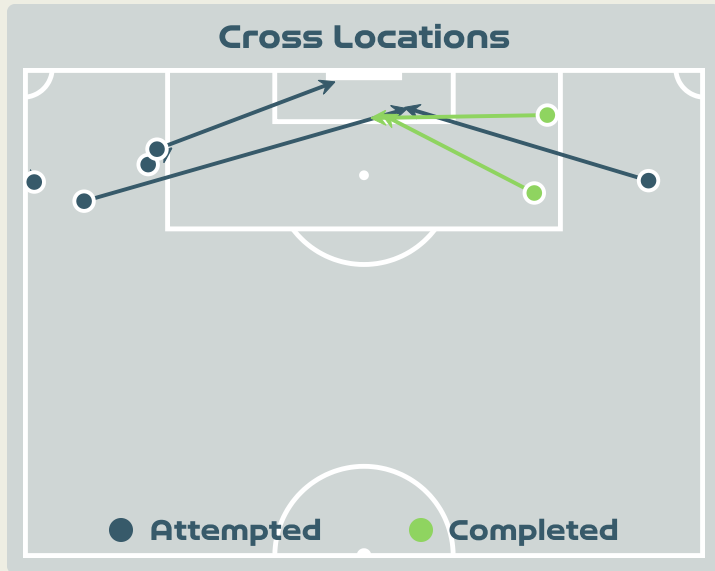

Crosses (Open Play)

Delivery Type

#	Player	Inswing	Outswing	Driven	Lofted	Cutback	Push Cross	Total Attempted
1	CORREA Vanina	0	0	0	0	0	0	0
3	STABILE Eliana	0	1	0	0	0	0	1
6	COMETTI Aldana	0	0	0	0	0	0	0
8	FALFAN Daiana	0	0	0	0	0	0	0
9	GRAMAGLIA Paulina	0	0	0	1	0	1	2
13	BRAUN Sophia	0	0	0	0	0	0	0
14	MAYORGA Miriam	0	0	0	0	0	0	0
15	BONSEGUNDO Florencia	1	0	1	1	0	0	3
16	BENITEZ Lorena	0	0	0	0	0	0	0
19	LARROQUETTE Mariana	0	0	0	0	0	1	1
22	BANINI Estefania	0	0	0	0	0	0	0
4	CRUZ Julieta	0	0	0	0	0	0	0
7	NUNEZ Romina	1	0	1	0	0	0	2
11	RODRIGUEZ Yamila	2	0	0	0	0	0	2
21	LONIGRO Erica	0	0	0	0	0	0	0

Attempted

11

Completed

3

Most Crosses Attempted

3

BONSEGUNDO Florencia
LEFT CENTRE MIDFIELD

Crosses (Open Play)

Delivery Type

#	Player	Inswing	Outswing	Driven	Lofted	Cutback	Push Cross	Total Attempted
1	SWART Kaylin	0	0	0	0	0	0	0
2	RAMALEPE Lebohano	0	0	0	0	0	0	0
3	GAMEDE Bongeka	0	0	0	0	0	0	0
6	CESANE Noxolo	0	0	0	0	0	0	0
7	DHLAMINI Karabo	0	0	0	1	0	0	1
8	MAGAIA Hildah	0	1	0	0	0	0	1
10	MOTLHALO Linda	0	0	0	1	0	0	1
11	KGATLANA Thembi	1	0	0	0	0	0	1
12	SEOPOSENWE Jermaine	0	0	0	0	0	2	2
13	MBANE Bamabanani	0	0	0	0	0	0	0
15	JANE Refiloe	0	0	0	0	0	0	0
14	MAKHUBELA Tiisetso	0	0	0	0	0	0	0
17	KGADIETE Melinda	0	0	0	0	0	0	0
18	HOLWENI Sibulele	0	1	0	0	0	0	1
19	BIYANA Kholosa	0	0	0	0	0	0	0
22	KGOALE Mapula	0	0	0	0	0	0	0