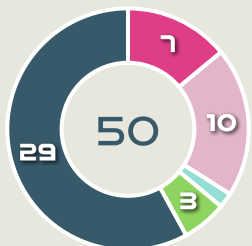

Movement to Receive

Movement Types by Phase

Final Third Phase

Progression Phase

Build Up Phase

All Movement Types

- In Front
- In Between
- Out to In
- In to Out
- In Behind

Top Ranked Players

Type	Player	Movements
In Front	13 BRAUN Sophia	34
In Between	15 BONSEGUNDO Florencia	23
Out to In	15 BONSEGUNDO Florencia	5
In to Out	3 STABILE Eliana	3
In Behind	9 GRAMAGLIA Paulina	25

Movement Types Pitch Third