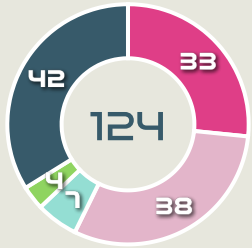

94

Offers Made in Final Third

63

Offers Made in Middle Third

18

Offers Made in Defensive Third

Offers Made Inside Shape

Offers Made Outside Shape

#	Player	Offers Made	Offers Received	% Made & Received
1	SWART Kaylin	3	3	100%
2	RAMALEPE Lebohanga	4	1	25%
3	GAMEDE Bongeka	1	0	0%
6	CESANE Noxolo	22	5	22.7%
7	DHLAMINI Karabo	2	1	50%
8	MAGAIA Hildah	16	6	37.5%
10	MOTLHALO Linda	18	8	44.4%
11	KGATLANA Thembi	48	11	22.9%
12	SEOPOSENWE Jermaine	31	5	16.1%
13	MBANE Bambanani	2	1	50%
15	JANE Refiloe	6	3	50%
14	MAKHUBELA Tiisetso	0	0	0%
17	KGADIETE Melinda	7	4	57.1%
18	HOLWENI Sibulele	7	2	28.6%
19	BIYANA Kholosa	4	1	25%
22	KGOALE Mapula	4	3	75%

Movement to Receive

Movement Types by Phase

Final Third Phase

Progression Phase

Build Up Phase

All Movement Types

- In Front
- In Between
- Out to In
- In to Out
- In Behind

Top Ranked Players