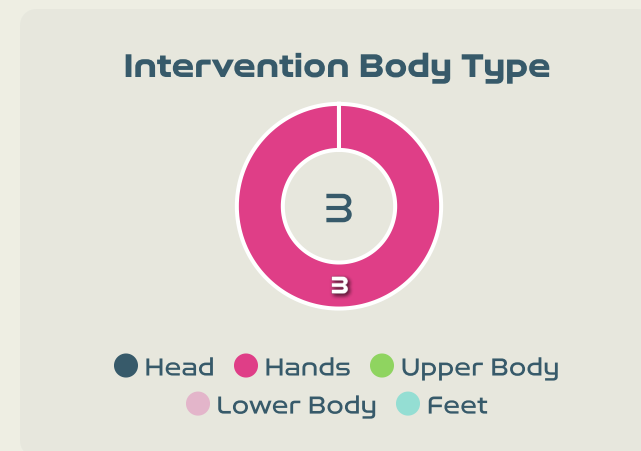

South Africa GK Involvement Timeline

66

Total Involvements

Goalkeeping Distribution

Goalkeeping Distribution

Goal Prevention

13

Total Attempts on Goal Faced

33

Save %

Total Attempts on Goal Faced	Total Goal Interventions	Save & Retain	Deflect & Retain	Save & Deflect	Save Attempt	No Save Attempt
13	2	2	0	0	5	6

Goal Prevention

10
Total Attempts on Goal Faced

33
Save %