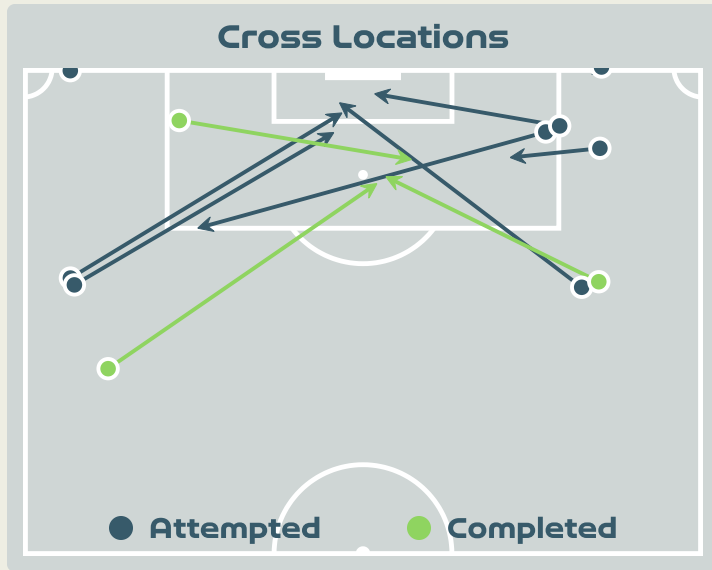

Crosses (Open Play)