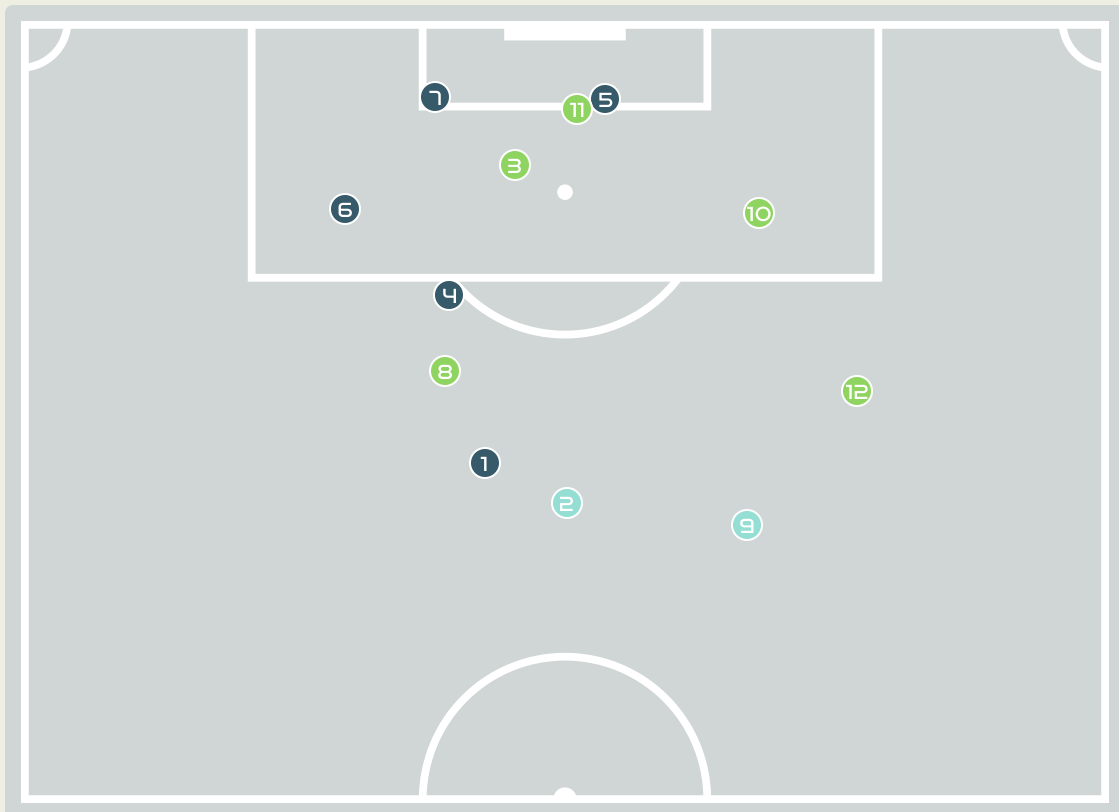

GOALKEEPING

Argentina v South Africa

Goalkeeping Involvement

Argentina

Argentina GK Involvement Timeline

39

Total Involvements

South Africa

South Africa GK Involvement Timeline

66

Total Involvements

Goalkeeping Distribution

Goalkeeping Distribution

Goal Prevention

13

Total Attempts on Goal Faced

33

Save %

Total Attempts on Goal Faced	Total Goal Interventions	Save & Retain	Deflect & Retain	Save & Deflect	Save Attempt	No Save Attempt
13	2	2	0	0	5	6

Goal Prevention

10
Total Attempts on Goal Faced

33
Save %