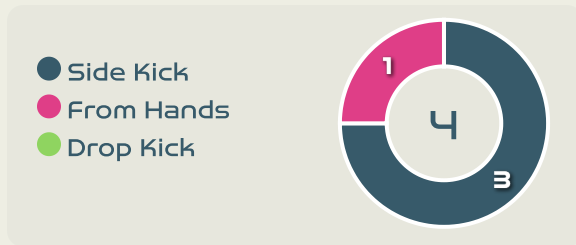

GOALKEEPING

Argentina v South Africa

Goalkeeping Involvement

Argentina

Argentina GK Involvement Timeline

39

Total Involvements

South Africa

South Africa GK Involvement Timeline

66

Total Involvements

Goalkeeping Distribution

Goalkeeping Distribution

Goal Prevention

13

Total Attempts on Goal Faced