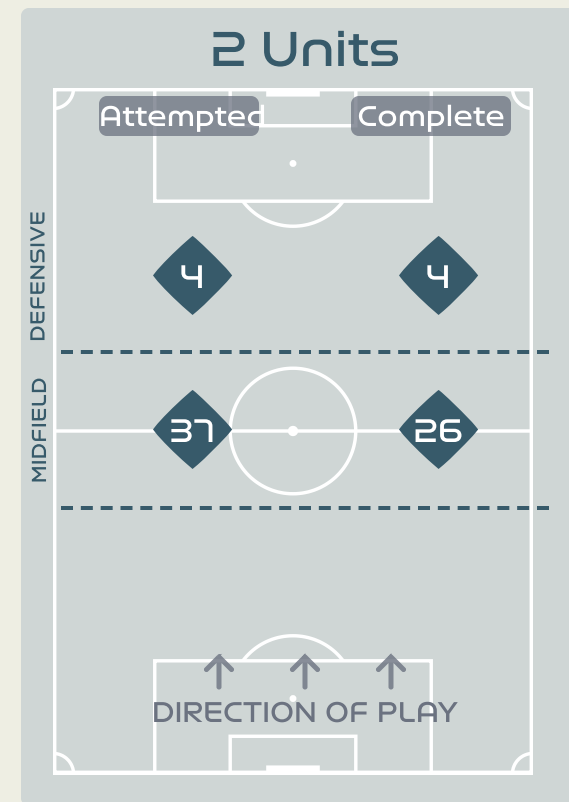

In Possession Line Height & Team Length

Line Breaks

Attempted Line Breaks

139

Attempted Line Breaks 1
 Inside Shape 1
 Outside Shape 0

Attempted Line Breaks 97
 Inside Shape 60
 Outside Shape 37

Attempted Line Breaks 41
 Inside Shape 19
 Outside Shape 22

Line Breaks

Denmark

Attempted Line Breaks

110

Attempted Line Breaks 8
 Inside Shape 6
 Outside Shape 2

Attempted Line Breaks 83
 Inside Shape 55
 Outside Shape 28

Attempted Line Breaks 19
 Inside Shape 16
 Outside Shape 3