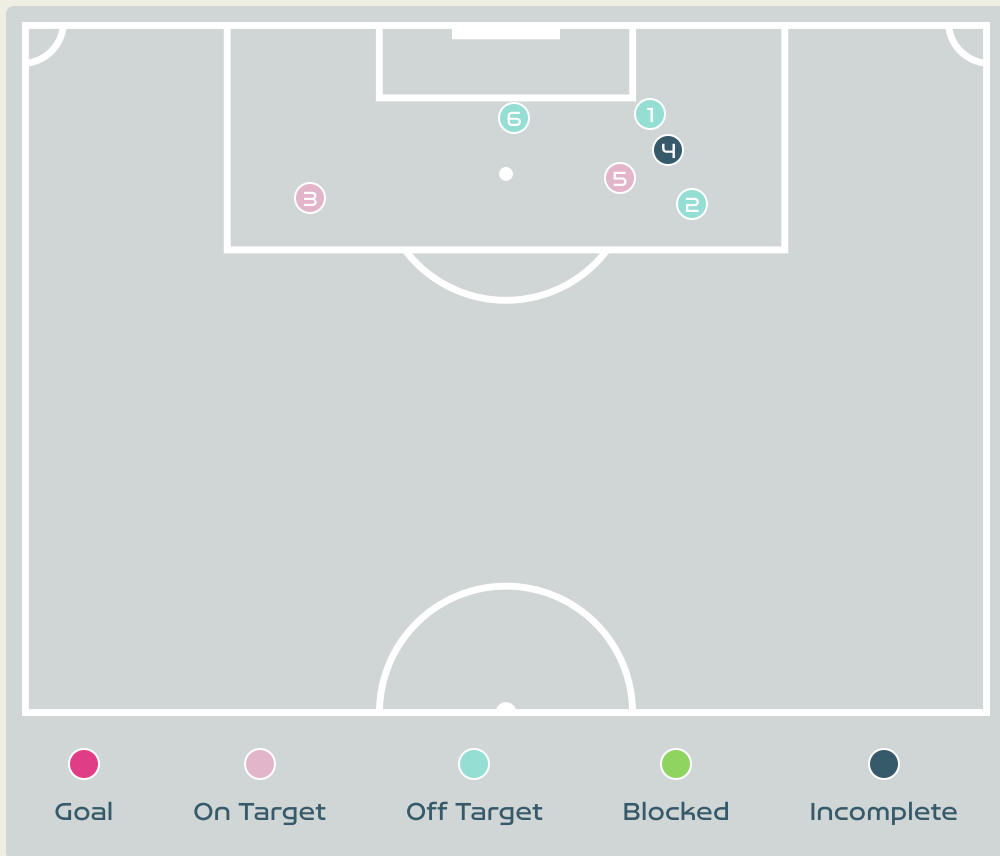

Attempts at Goal

Key	Outcome	Shots
	Goals	0
	On Target	2
	Off Target	3
	Blocked	0
	Incomplete	1