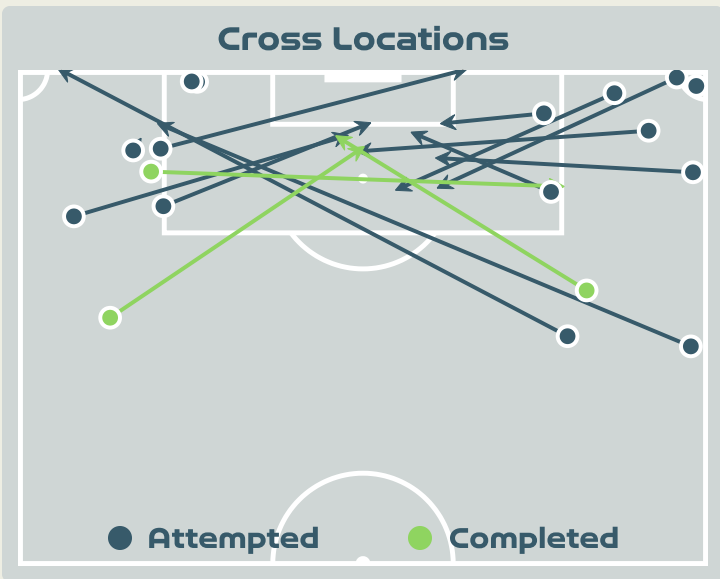

Crosses (Open Play)

Attempted

18

Completed

3

Most Crosses Attempted

6

KELLY Chloe
RIGHT WINGER

#	Player	Inswing	Outswing	Driven	Lofted	Cutback	Push Cross	Total Attempted
1	EARPS Mary	0	0	0	0	0	0	0
2	BRONZE Lucy	0	2	0	2	0	1	5
4	WALSH Keira	0	0	0	0	0	0	0
5	GREENWOOD Alex	0	0	0	0	0	0	0
6	BRIGHT Millie	0	0	0	0	0	0	0
7	JAMES Lauren	1	1	0	1	1	0	4
8	STANWAY Georgia	0	0	0	0	0	0	0
9	DALY Rachel	1	0	0	0	0	2	3
10	TOONE Ella	0	0	0	0	0	0	0
18	KELLY Chloe	0	0	0	2	4	0	6
23	RUSSO Alessia	0	0	0	0	0	0	0
11	HEMP Lauren	0	0	0	0	0	0	0
17	COOMBS Laura	0	0	0	0	0	0	0
19	ENGLAND Beth	0	0	0	0	0	0	0