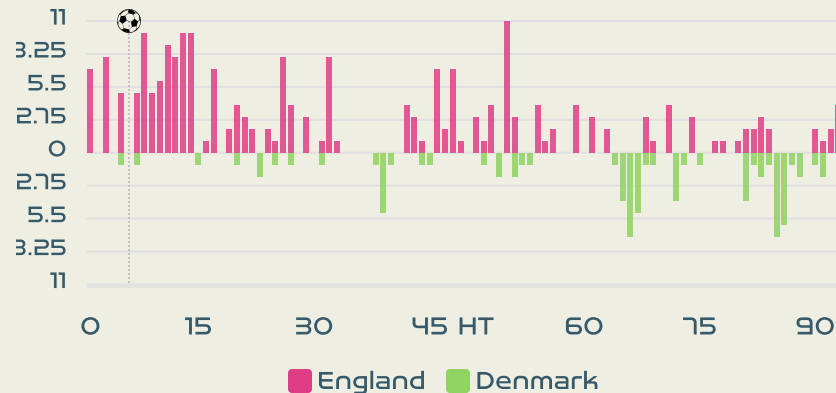

SUBSTITUTES

	LARSEN Kathrine	GK	16
	BAY Maja	GK	22
↑ 87'	TROELSGAARD Sanne	MF	7
	SNERLE Emma	MF	8
↑ 71'	VANGSGAARD Amalie	FW	9
	THRIGE Sara	DF	13
↑ 76'	SORENSEN Nicoline	MF	14
↑ 77'	THOGERSEN Frederikke	MF	15
	GEVITZ Luna	DF	18
	BRUUN Signe	FW	20
	GEJL Mille	FW	21
	SVAVA Sofie	DF	23

Distribution in the Final Third