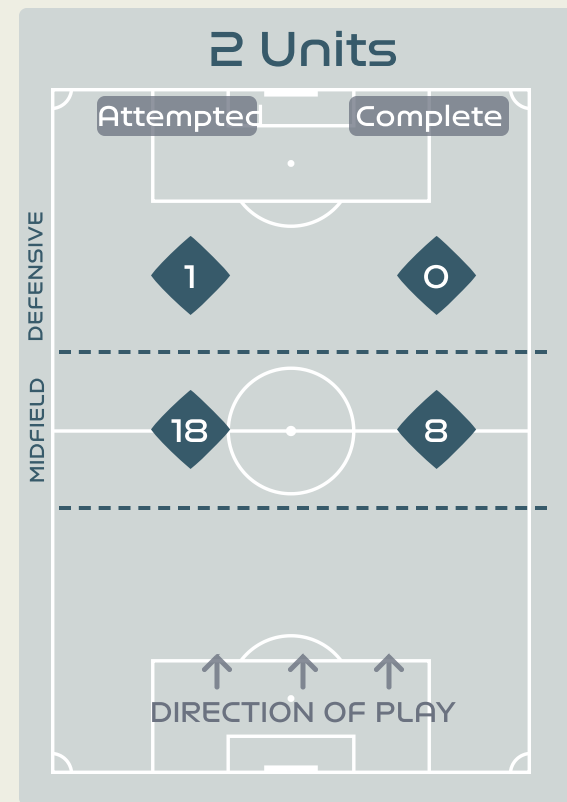

In Possession Line Height & Team Length

Line Breaks

Attempted Line Breaks

139

Attempted Line Breaks 1
 Inside Shape 1
 Outside Shape 0

Attempted Line Breaks 97
 Inside Shape 60
 Outside Shape 37

Attempted Line Breaks 41
 Inside Shape 19
 Outside Shape 22

Line Breaks

Denmark

Attempted Line Breaks

110

Attempted Line Breaks 8
 Inside Shape 6
 Outside Shape 2

Attempted Line Breaks 83
 Inside Shape 55
 Outside Shape 28

Attempted Line Breaks 19
 Inside Shape 16
 Outside Shape 3