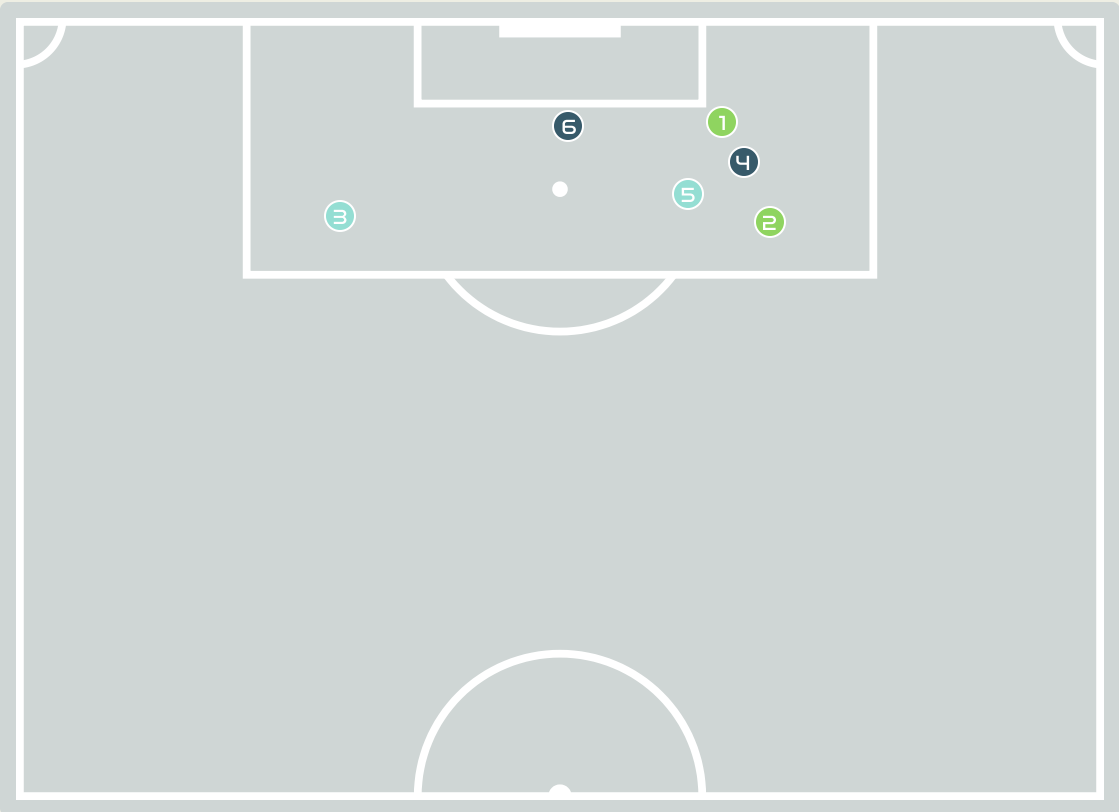

Goalkeeping Involvement

England

England GK Involvement Timeline

42

Total Involvements

Denmark

Denmark GK Involvement Timeline

42

Total Involvements

Goalkeeping Distribution

Goalkeeping Distribution

Goal Prevention

Total Attempts on Goal Faced	Total Goal Interventions	Save & Retain	Deflect & Retain	Save & Deflect	Save Attempt	No Save Attempt
7	2	2	0	0	2	3

Goal Prevention

Total Attempts on Goal Faced	Total Goal Interventions	Save & Retain	Deflect & Retain	Save & Deflect	Save Attempt	No Save Attempt
11	2	2	0	0	2	6

Aerial Control

Delivery Types Faced

Total	In Swing	Out Swing	Driven	Lofted	Cutback	Push
12	3	0	0	7	0	2

Aerial Control

Delivery Types Faced

Total	In Swing	Out Swing	Driven	Lofted	Cutback	Push
27	2	4	2	11	5	3

SET PLAYS

England v Denmark

Set Plays - Corners

49
Total Set Plays

12
Total Free Kicks