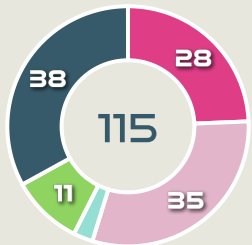

Offers Made Inside Shape

Offers Made Outside Shape

81

Offers Made in Final Third

111

Offers Made in Middle Third

58

Offers Made in Defensive Third

#	Player	Offers Made	Offers Received	% Made & Received
1	CHRISTENSEN Lene	7	2	28.6%
2	HASBO Josefine	16	0	0%
3	BALLISAGER Stine	10	6	60%
4	SEVECKE Rikke	14	2	14.3%
5	BOYE Simone	11	4	36.4%
6	HOLMGAARD Karen	32	8	25%
10	HARDER Pernille	23	4	17.4%
11	VEJE Katrine	19	6	31.6%
12	KUHL Kathrine	54	7	13%
17	MADSEN Rikke Marie	14	4	28.6%
19	THOMSEN Janni	21	7	33.3%
7	TROELSGAARD Sanne	2	1	50%
9	VANGSGAARD Amalie	10	1	10%
14	SORENSEN Nicoline	8	2	25%
15	THOGERSEN Frederikke	9	1	11.1%

Movement to Receive

Movement Types by Phase

Final Third Phase

Progression Phase

Build Up Phase

All Movement Types

- In Front
- In Between
- Out to In
- In to Out
- In Behind

Top Ranked Players