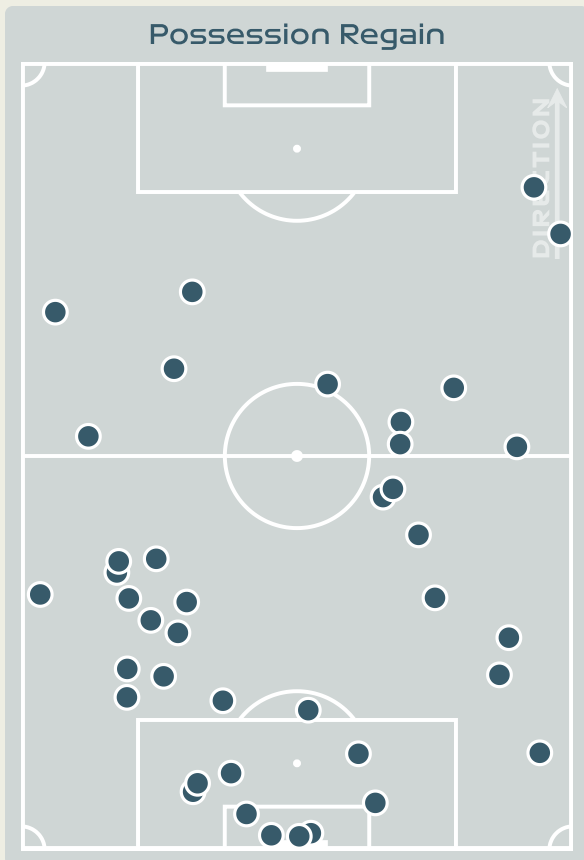

Tackles

2.09

Possession Actions / Defensive Action

Blocks

Possession Contests

Most Possession Regains

8

KUHL Kathrine
ATTACKING MIDFIELD