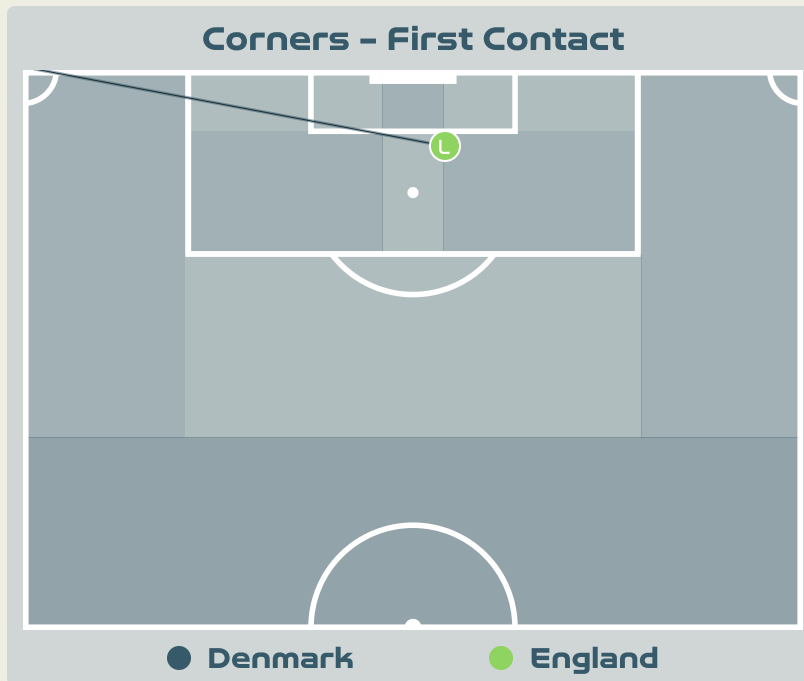

Free Kicks	
Type	Total
Direct	12
Direct (on target)	0
Direct (off target)	0
Indirect	0

First Contacts on England Crosses

5
By England

4
By Denmark

Top 5 Player First Contacts		
Player	Team	Total
BRONZE Lucy	England	4
RUSSO Alessia	England	1
BALLISAGER Stine	Denmark	1
BOYE Simone	Denmark	1
HOLMGAARD Karen	Denmark	1

Set Plays - Corners

Delivery Type	From Left Side	From Right Side	Total
Direct to Area	1	1	2
Short	0	0	0
Edge of Penalty Area	0	0	0

Delivery Style	Total
Inswing	2
Outswing	0
Driven	0

Free Kicks	
Type	Total
Direct	4
Direct (on target)	0
Direct (off target)	0
Indirect	3