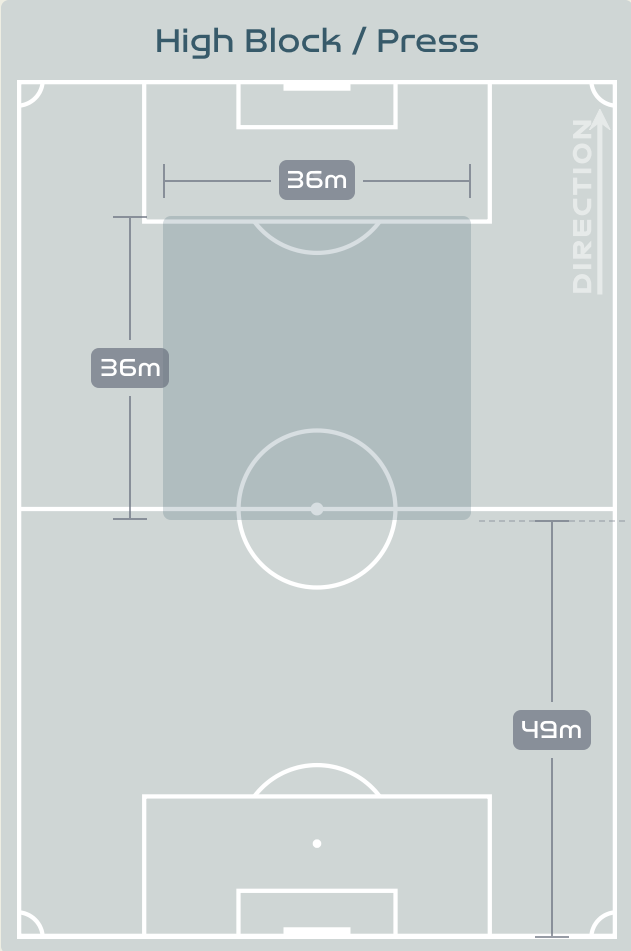

Defensive Line Height & Team Length

Defensive Line Height & Team Length

Defensive Pressure

136	Total Pressures	302
37	Direct Pressures	75
1.86s	Avg Pressure Duration	1.51s
67	Forced Turnovers	90
7.45s	Ball Recovery Time	13.44s
61	Pushing on into Pressing	139
144	Pushing on	326
12	Pressing Direction Inside	41
75	Pressing Direction Outside	164