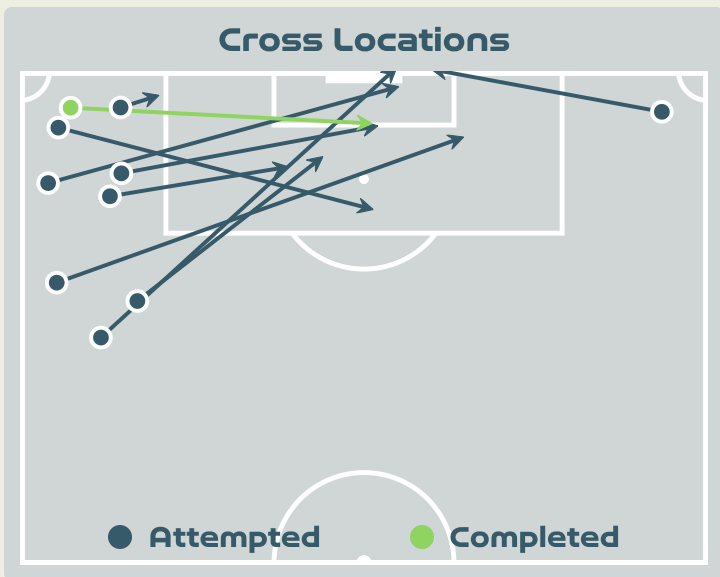

Crosses (Open Play)

#	Player	Inswing	Outswing	Driven	Lofted	Cutback	Push Cross	Total Attempted
1	CHRISTENSEN Lene	0	0	0	0	0	0	0
2	HASBO Josefine	0	0	0	0	0	0	0
3	BALLISAGER Stine	0	0	0	0	0	0	0
4	SEVECKE Rikke	0	0	0	0	0	0	0
5	BOYE Simone	0	0	0	0	0	0	0
6	HOLMGAARD Karen	0	0	0	0	0	0	0
10	HARDER Pernille	0	0	0	0	0	0	0
11	VEJE Katrine	0	0	0	3	0	0	3
12	KUHL Kathrine	1	0	0	0	0	0	1
17	MADSEN Rikke Marie	0	0	0	2	0	0	2
19	THOMSEN Janni	0	0	0	0	0	0	0
7	TROELSGAARD Sanne	0	0	0	0	0	0	0
9	VANGSGAARD Amalie	0	0	0	0	0	0	0
14	SORENSEN Nicoline	0	0	0	1	0	2	3
15	THOGERSEN Frederikke	0	0	0	1	0	0	1