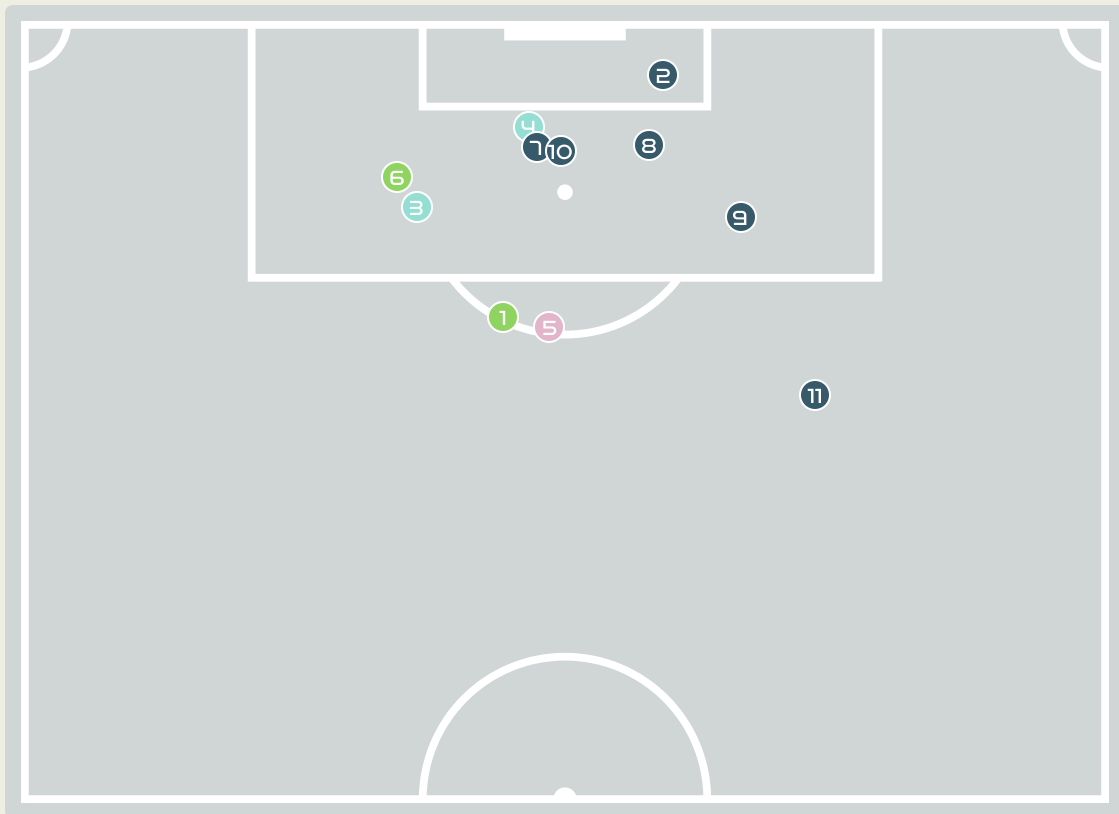

Goalkeeping Involvement

England

England GK Involvement Timeline

42

Total Involvements

Denmark

Denmark GK Involvement Timeline

42

Total Involvements

Goalkeeping Distribution

Goalkeeping Distribution

Goal Prevention

Total Attempts on Goal Faced	Total Goal Interventions	Save & Retain	Deflect & Retain	Save & Deflect	Save Attempt	No Save Attempt
7	2	2	0	0	2	3

Goal Prevention

Total Attempts on Goal Faced	Total Goal Interventions	Save & Retain	Deflect & Retain	Save & Deflect	Save Attempt	No Save Attempt
11	2	2	0	0	2	6

Aerial Control

Delivery Types Faced

Total	In Swing	Out Swing	Driven	Lofted	Cutback	Push
12	3	0	0	7	0	2

Aerial Control

Delivery Types Faced

Total	In Swing	Out Swing	Driven	Lofted	Cutback	Push
27	2	4	2	11	5	3

SET PLAYS

England v Denmark

Set Plays - Corners

49
Total Set Plays

12
Total Free Kicks