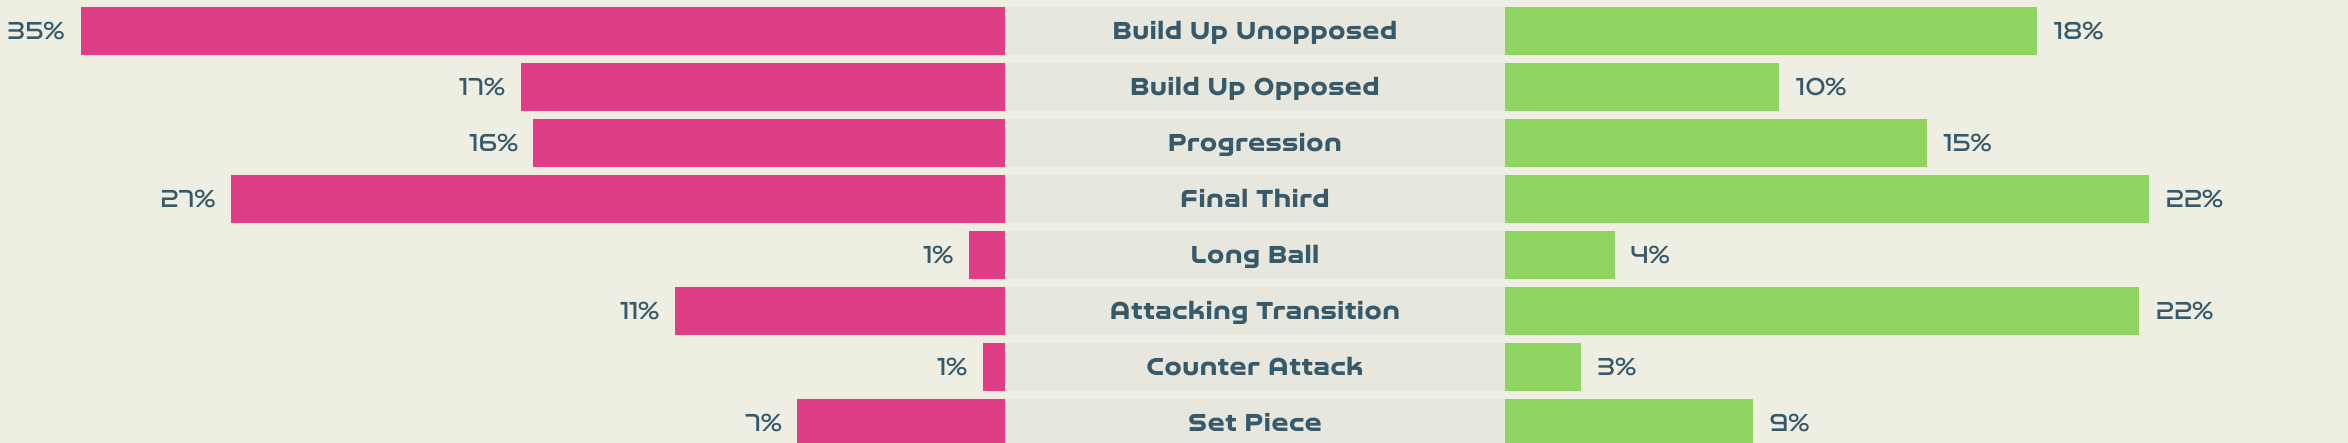

England

Phases of Play

Denmark

IN POSSESSION

OUT OF POSSESSION

IN POSSESSION

England v Denmark

In Possession Line Height & Team Length