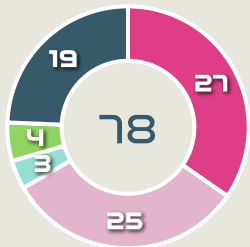

Movement Types by Phase

Final Third Phase

Progression Phase

Build Up Phase

All Movement Types

- In Front
- In Between
- Out to In
- In to Out
- In Behind

Top Ranked Players

Type	Player	Movements
In Front	6 HOLMGAARD Karen	22
In Between	12 KUHL Kathrine	31
Out to In	19 THOMSEN Janni	3
In to Out	12 KUHL Kathrine	2
In Behind	10 HARDER Pernille	15