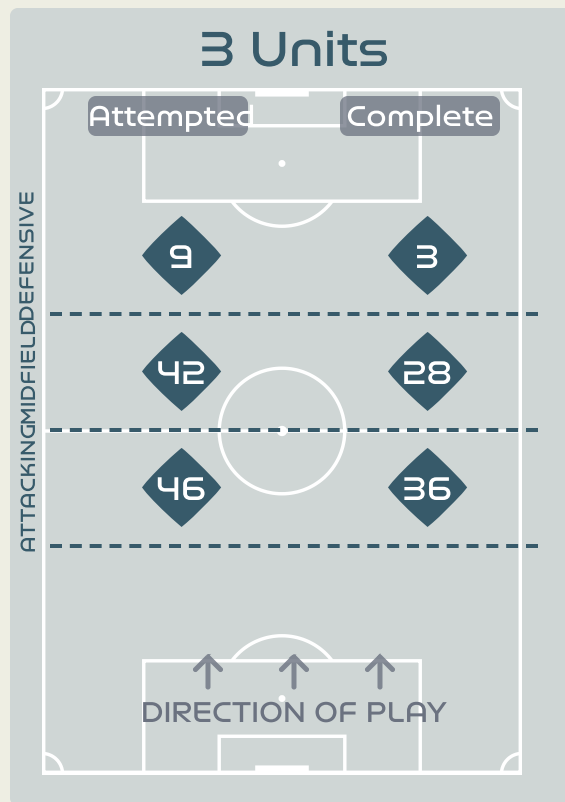

In Possession Line Height & Team Length

Line Breaks

Attempted Line Breaks

139

Attempted Line Breaks 1
 Inside Shape 1
 Outside Shape 0

Attempted Line Breaks 97
 Inside Shape 60
 Outside Shape 37

Attempted Line Breaks 41
 Inside Shape 19
 Outside Shape 22

Line Breaks

Denmark

Attempted Line Breaks

110

Attempted Line Breaks 8
 Inside Shape 6
 Outside Shape 2

Attempted Line Breaks 83
 Inside Shape 55
 Outside Shape 28

Attempted Line Breaks 19
 Inside Shape 16
 Outside Shape 3