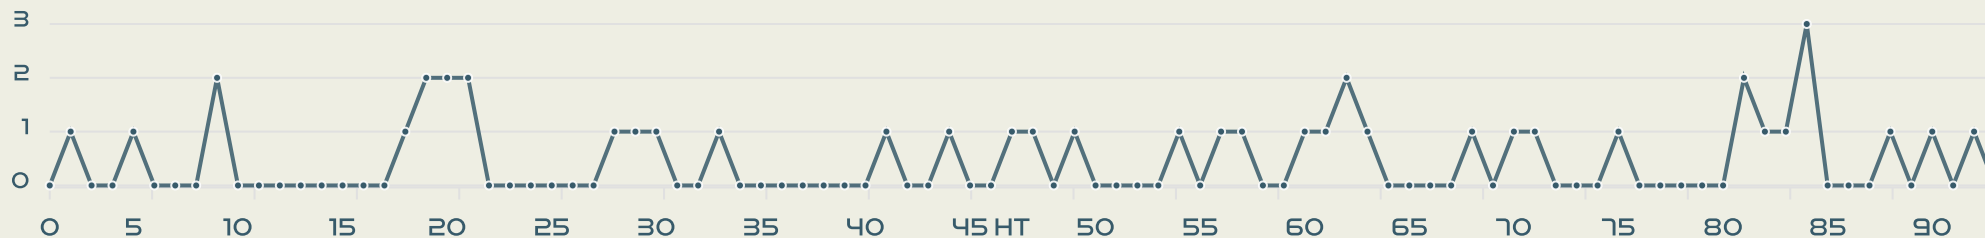

Goalkeeping Involvement

England

England GK Involvement Timeline

42

Total Involvements

Denmark

Denmark GK Involvement Timeline

42

Total Involvements

Goalkeeping Distribution

Goalkeeping Distribution

Goal Prevention

Total Attempts on Goal Faced	Total Goal Interventions	Save & Retain	Deflect & Retain	Save & Deflect	Save Attempt	No Save Attempt
7	2	2	0	0	2	3