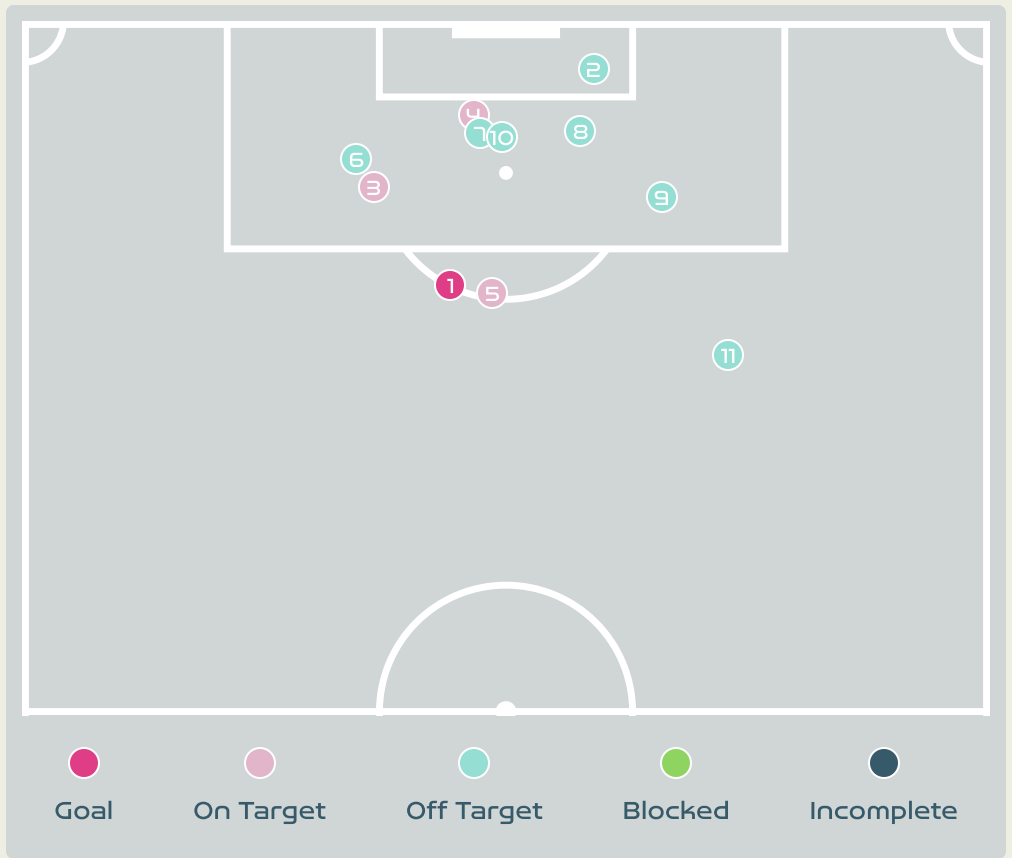

Attempts at Goal

Key	Outcome	Shots
●	Goals	1
●	On Target	3
●	Off Target	7
●	Blocked	0
●	Incomplete	0