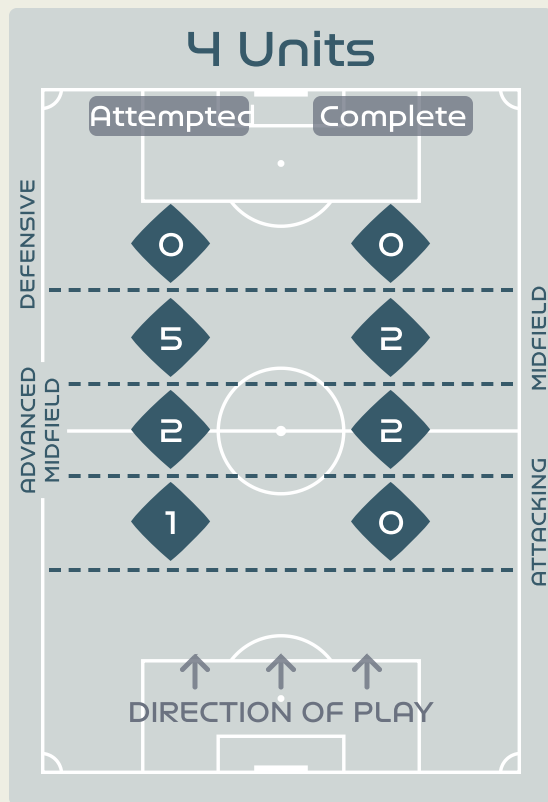

In Possession Line Height & Team Length

Line Breaks

Attempted Line Breaks

139

Attempted Line Breaks 1
 Inside Shape 1
 Outside Shape 0

Attempted Line Breaks 97
 Inside Shape 60
 Outside Shape 37

Attempted Line Breaks 41
 Inside Shape 19
 Outside Shape 22

Line Breaks

Denmark

Attempted Line Breaks

110

Attempted Line Breaks 8
 Inside Shape 6
 Outside Shape 2

Attempted Line Breaks 83
 Inside Shape 55
 Outside Shape 28

Attempted Line Breaks 19
 Inside Shape 16
 Outside Shape 3