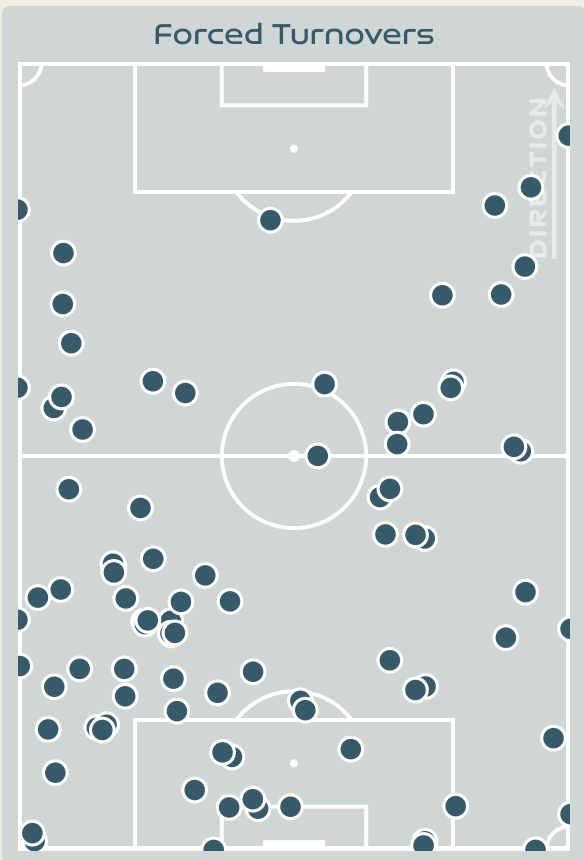

Tackles

2.09

Possession Actions / Defensive Action

Blocks

Possession Contests

Most Possession Regains

8

KUHL Kathrine
ATTACKING MIDFIELD