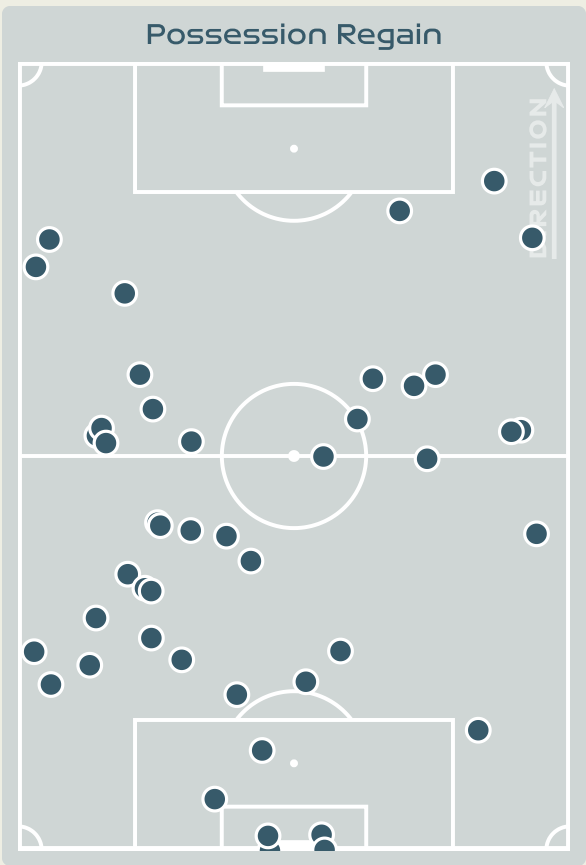

#	Player	Total Possession Regains
1	EARPS Mary	5
2	BRONZE Lucy	3
4	WALSH Keira	1
5	GREENWOOD Alex	6
6	BRIGHT Millie	4
7	JAMES Lauren	2
8	STANWAY Georgia	10
9	DALY Rachel	12
10	TOONE Ella	3
18	KELLY Chloe	1
23	RUSSO Alessia	0
11	HEMP Lauren	1
17	COOMBS Laura	1
19	ENGLAND Beth	1