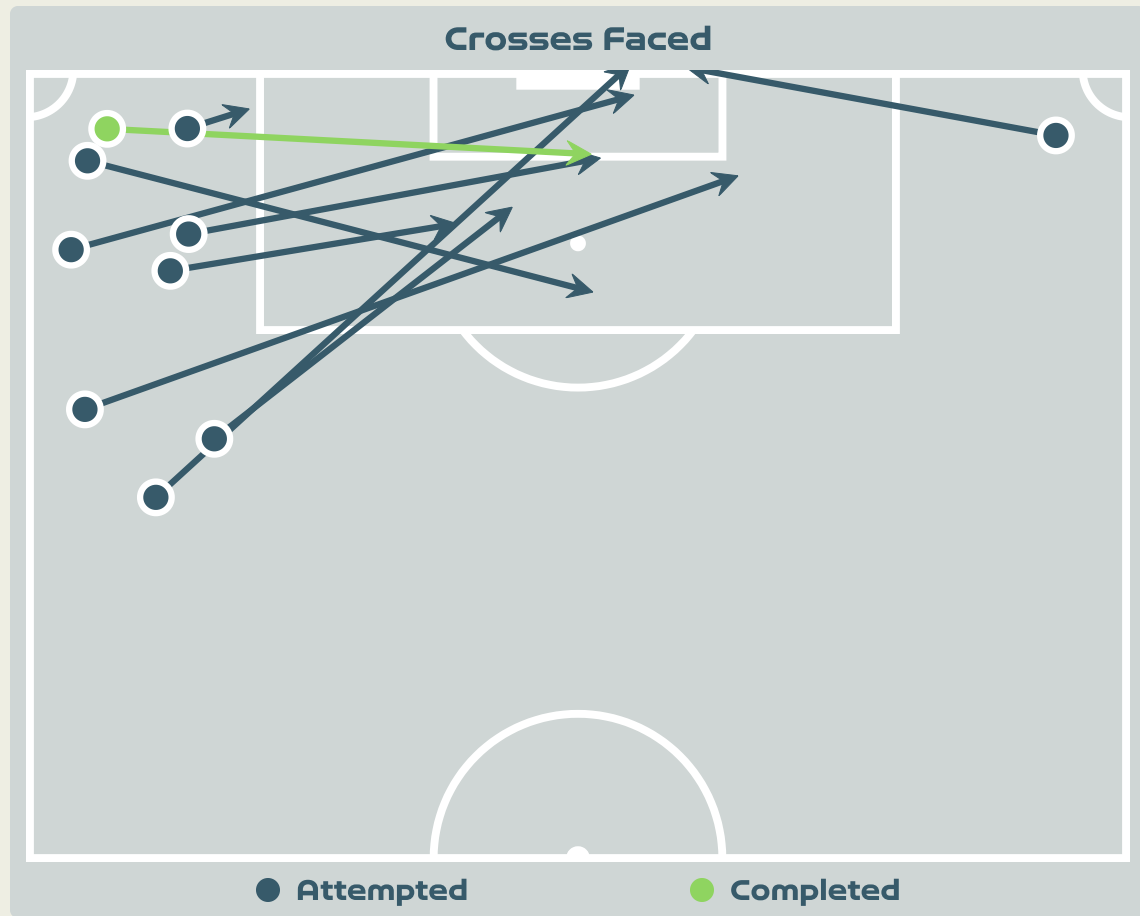

Goalkeeping Involvement

England

England GK Involvement Timeline

42

Total Involvements

Denmark

Denmark GK Involvement Timeline

42

Total Involvements

Goalkeeping Distribution

Goalkeeping Distribution

Goal Prevention

Total Attempts on Goal Faced	Total Goal Interventions	Save & Retain	Deflect & Retain	Save & Deflect	Save Attempt	No Save Attempt
7	2	2	0	0	2	3

Goal Prevention

Total Attempts on Goal Faced	Total Goal Interventions	Save & Retain	Deflect & Retain	Save & Deflect	Save Attempt	No Save Attempt
11	2	2	0	0	2	6

Aerial Control

Delivery Types Faced

Total	In Swing	Out Swing	Driven	Lofted	Cutback	Push
12	3	0	0	7	0	2

Aerial Control

Delivery Types Faced

Total	In Swing	Out Swing	Driven	Lofted	Cutback	Push
27	2	4	2	11	5	3

SET PLAYS

England v Denmark

Set Plays - Corners

49
Total Set Plays

12
Total Free Kicks