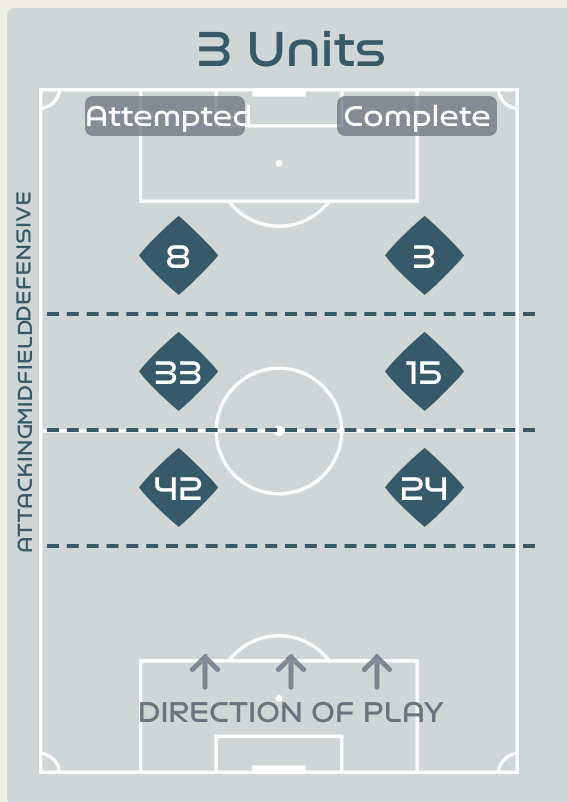

In Possession Line Height & Team Length

Line Breaks

Attempted Line Breaks

139

Attempted Line Breaks 1
 Inside Shape 1
 Outside Shape 0

Attempted Line Breaks 97
 Inside Shape 60
 Outside Shape 37

Attempted Line Breaks 41
 Inside Shape 19
 Outside Shape 22

Line Breaks

Denmark

Attempted Line Breaks

110

Attempted Line Breaks 8
 Inside Shape 6
 Outside Shape 2

Attempted Line Breaks 83
 Inside Shape 55
 Outside Shape 28

Attempted Line Breaks 19
 Inside Shape 16
 Outside Shape 3