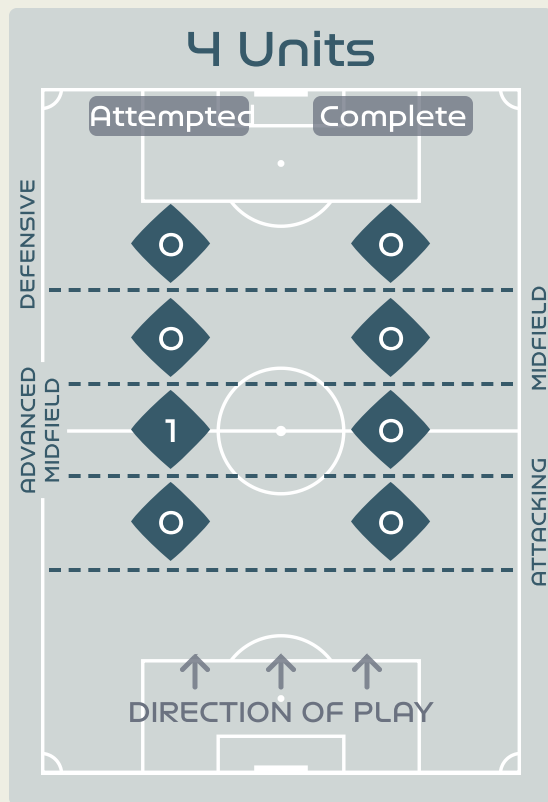

In Possession Line Height & Team Length

Line Breaks

Attempted Line Breaks

139

Attempted Line Breaks 1
 Inside Shape 1
 Outside Shape 0

Attempted Line Breaks 97
 Inside Shape 60
 Outside Shape 37

Attempted Line Breaks 41
 Inside Shape 19
 Outside Shape 22

Line Breaks

Denmark

Attempted Line Breaks

110

Attempted Line Breaks 8
 Inside Shape 6
 Outside Shape 2

Attempted Line Breaks 83
 Inside Shape 55
 Outside Shape 28

Attempted Line Breaks 19
 Inside Shape 16
 Outside Shape 3