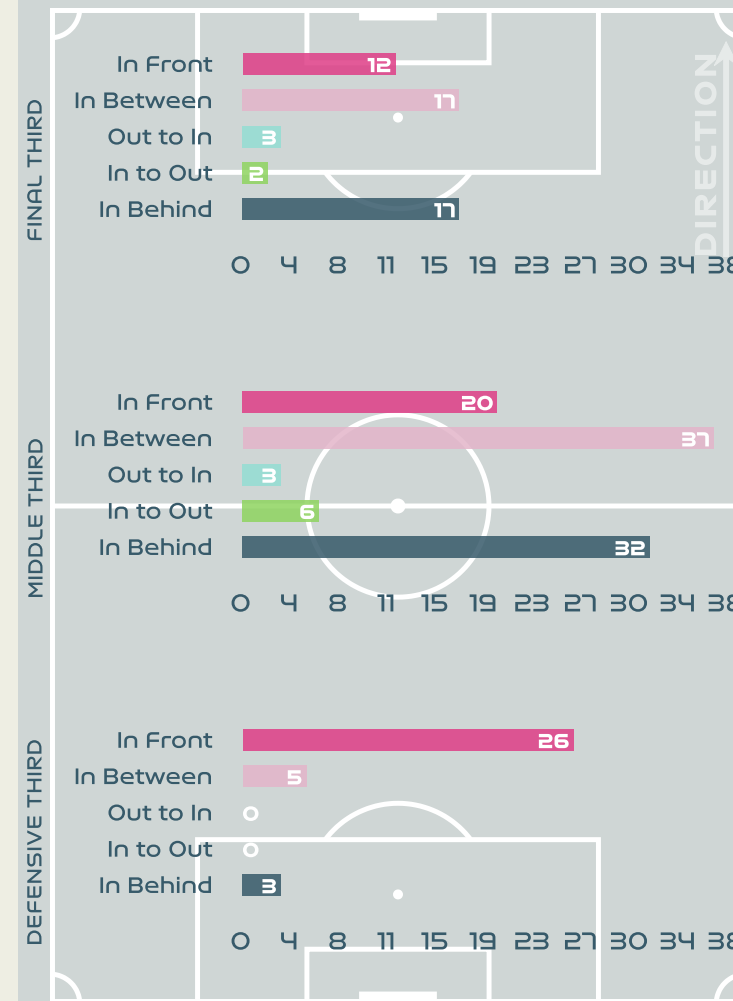

Movement Types Pitch Third