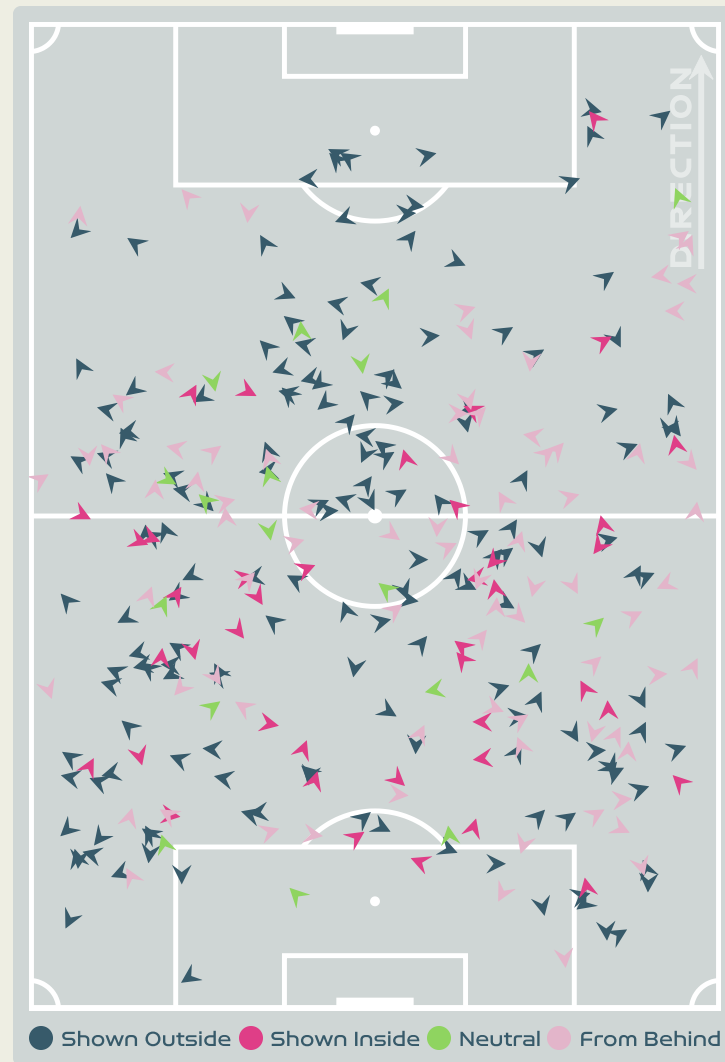

Most Direct Pressures

8

BRONZE Lucy
RIGHT BACK

Most Direct Pressures

14

KUHL Kathrine
ATTACKING MIDFIELD

GOALKEEPING

England v Denmark