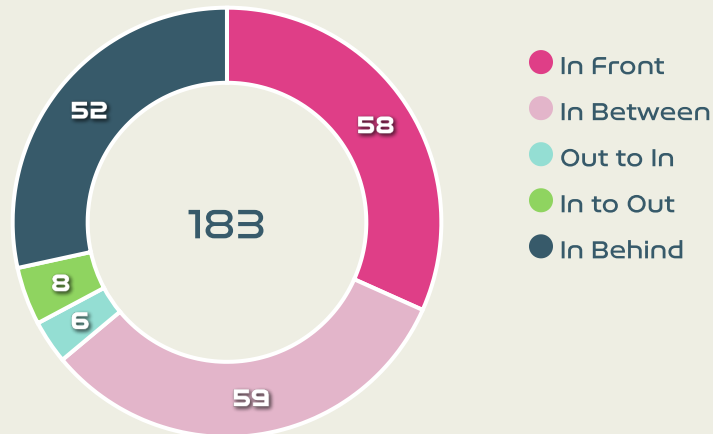

Movement Types by Phase

Final Third Phase

Progression Phase

Build Up Phase

All Movement Types

- In Front
- In Between
- Out to In
- In to Out
- In Behind

Top Ranked Players

Type	Player	Movements
In Front	6 HOLMGAARD Karen	22
In Between	12 KUHL Kathrine	31
Out to In	19 THOMSEN Janni	3
In to Out	12 KUHL Kathrine	2
In Behind	10 HARDER Pernille	15