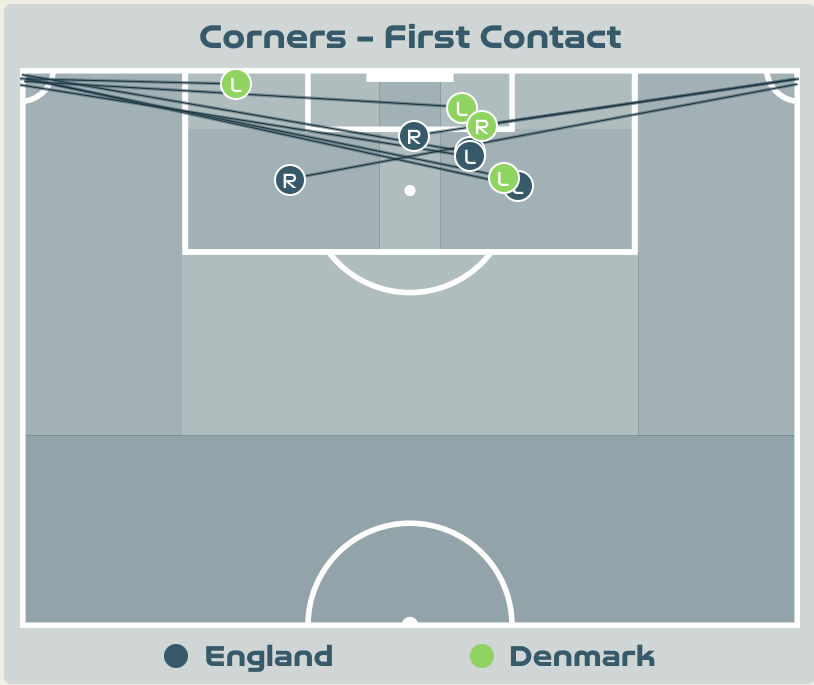

Goal Prevention

Total Attempts on Goal Faced	Total Goal Interventions	Save & Retain	Deflect & Retain	Save & Deflect	Save Attempt	No Save Attempt
11	2	2	0	0	2	6

Aerial Control

Delivery Types Faced

Total	In Swing	Out Swing	Driven	Lofted	Cutback	Push
12	3	0	0	7	0	2

Aerial Control

Delivery Types Faced

Total	In Swing	Out Swing	Driven	Lofted	Cutback	Push
27	2	4	2	11	5	3

SET PLAYS

England v Denmark

Set Plays - Corners

49
Total Set Plays

12
Total Free Kicks

0
Total Penalties

9
Total Corners

28
Total Throw Ins

Delivery Type	From Left Side	From Right Side	Total
Direct to Area	5	3	8
Short	1	0	1
Edge of Penalty Area	0	0	0

Delivery Style	Total
Inswing	0
Outswing	0
Driven	2