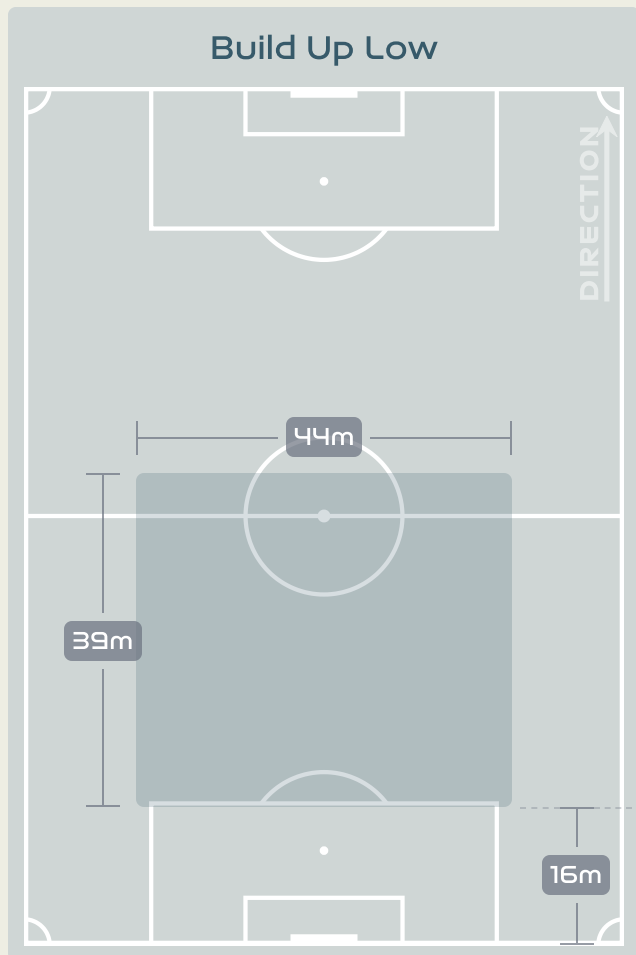

England

Phases of Play

Denmark

IN POSSESSION

OUT OF POSSESSION

IN POSSESSION

England v Denmark

In Possession Line Height & Team Length

In Possession Line Height & Team Length

Line Breaks

Attempted Line Breaks

139

Attempted Line Breaks 1
 Inside Shape 1
 Outside Shape 0

Attempted Line Breaks 97
 Inside Shape 60
 Outside Shape 37

Attempted Line Breaks 41
 Inside Shape 19
 Outside Shape 22