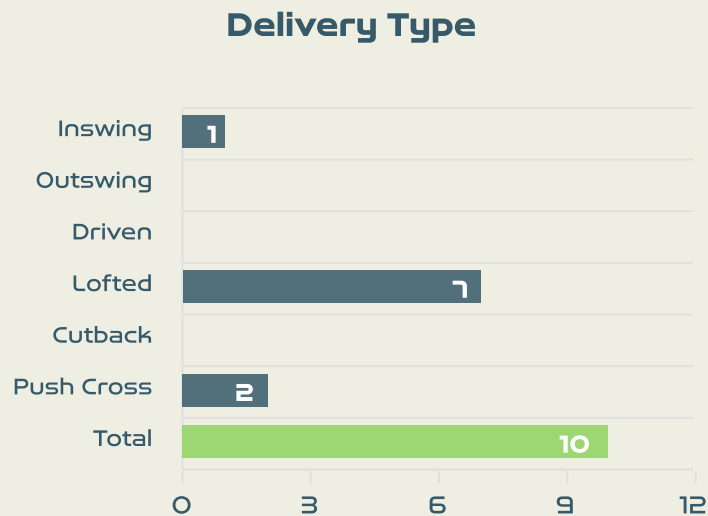

Crosses (Open Play)

#	Player	Inswing	Outswing	Driven	Lofted	Cutback	Push Cross	Total Attempted
1	CHRISTENSEN Lene	0	0	0	0	0	0	0
2	HASBO Josefine	0	0	0	0	0	0	0
3	BALLISAGER Stine	0	0	0	0	0	0	0
4	SEVECKE Rikke	0	0	0	0	0	0	0
5	BOYE Simone	0	0	0	0	0	0	0
6	HOLMGAARD Karen	0	0	0	0	0	0	0
10	HARDER Pernille	0	0	0	0	0	0	0
11	VEJE Katrine	0	0	0	3	0	0	3
12	KUHL Kathrine	1	0	0	0	0	0	1
17	MADSEN Rikke Marie	0	0	0	2	0	0	2
19	THOMSEN Janni	0	0	0	0	0	0	0
7	TROELSGAARD Sanne	0	0	0	0	0	0	0
9	VANGSGAARD Amalie	0	0	0	0	0	0	0
14	SORENSEN Nicoline	0	0	0	1	0	2	3
15	THOGERSEN Frederikke	0	0	0	1	0	0	1