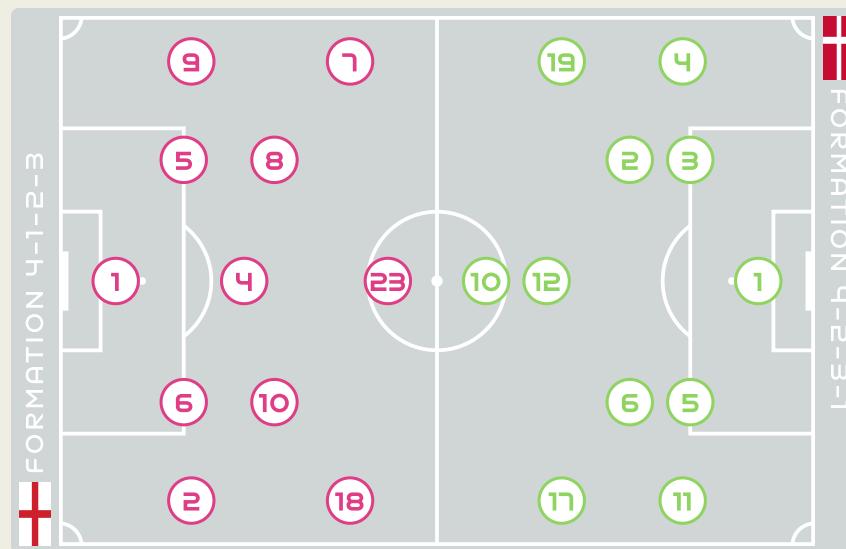

Match Summary - Teams

England

1 — 0

Denmark

STARTING

1	GK	EARPS Mary	
2	DF	BRONZE Lucy	
4	MF	WALSH Keira	↓ 38'
5	DF	GREENWOOD Alex	
6	DF	BRIGHT Millie (C)	
7	FW	JAMES Lauren	⚽ 6'
8	MF	STANWAY Georgia	
9	FW	DALY Rachel	
10	MF	TOONE Ella	↓ 76'
18	FW	KELLY Chloe	
23	FW	RUSSO Alessia	↓ 76'

SUBSTITUTES

13	GK	HAMPTON Hannah	
21	GK	ROEBUCK Ellie	
3	DF	CHARLES Niamh	
11	FW	HEMP Lauren	↑ 76'
12	MF	NOBBS Jordan	
14	DF	WUBBEN-MOY Lotte	
15	DF	MORGAN Esme	
16	DF	CARTER Jessica	
17	MF	COOMBS Laura	↑ 38'
19	FW	ENGLAND Beth	↑ 76'
20	MF	ZELEM Katie	
22	FW	ROBINSON Katie