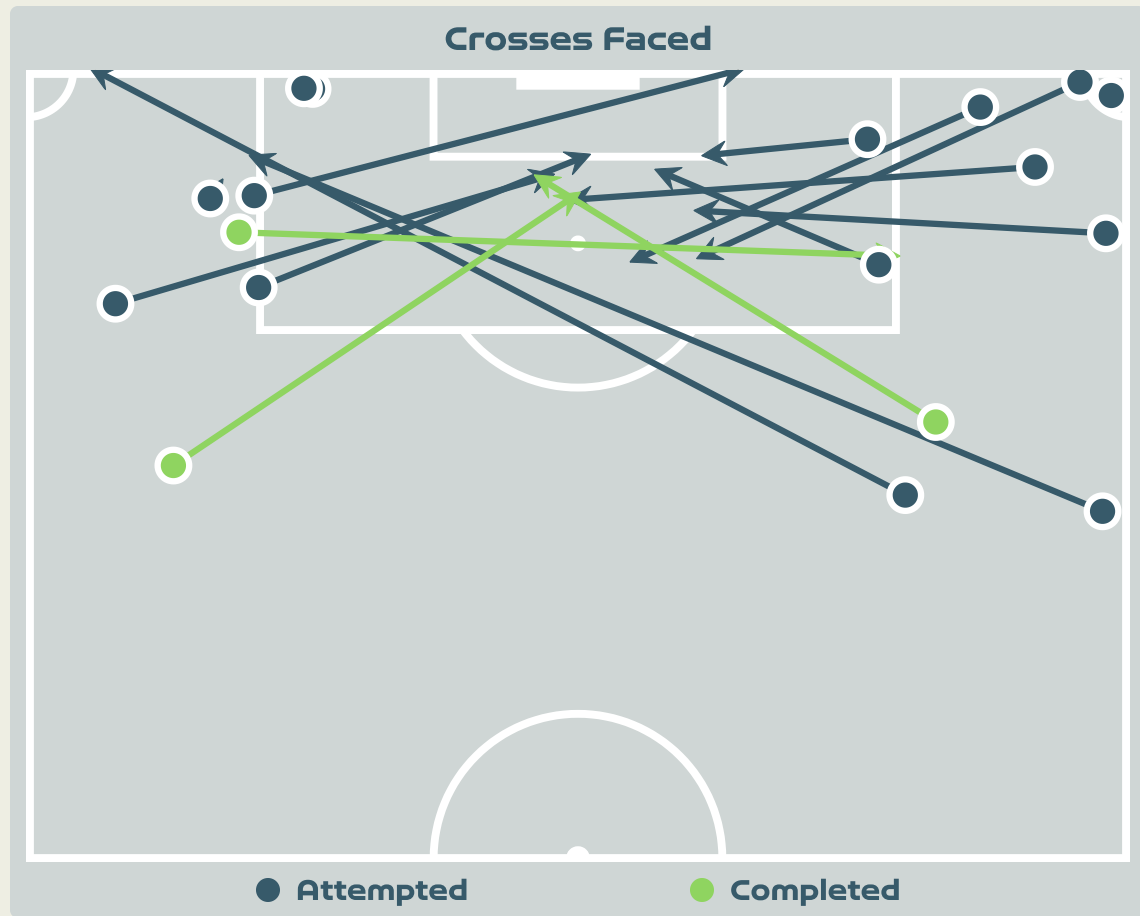

Goal Prevention

Total Attempts on Goal Faced	Total Goal Interventions	Save & Retain	Deflect & Retain	Save & Deflect	Save Attempt	No Save Attempt
11	2	2	0	0	2	6

Aerial Control

Delivery Types Faced

Total	In Swing	Out Swing	Driven	Lofted	Cutback	Push
12	3	0	0	7	0	2

Aerial Control

Delivery Types Faced

Total	In Swing	Out Swing	Driven	Lofted	Cutback	Push
27	2	4	2	11	5	3

SET PLAYS

England v Denmark

Set Plays - Corners

49
Total Set Plays

12
Total Free Kicks