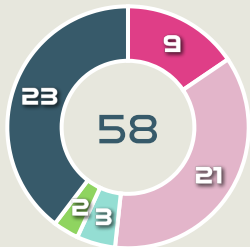

Movement to Receive

Movement Types by Phase

Final Third Phase