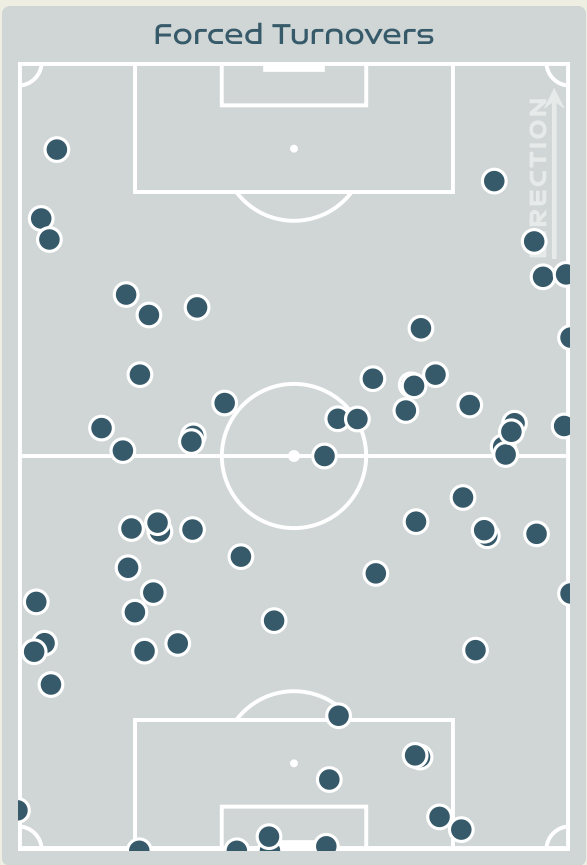

#	Player	Total Possession Regains
1	EARPS Mary	5
2	BRONZE Lucy	3
4	WALSH Keira	1
5	GREENWOOD Alex	6
6	BRIGHT Millie	4
7	JAMES Lauren	2
8	STANWAY Georgia	10
9	DALY Rachel	12
10	TOONE Ella	3
18	KELLY Chloe	1
23	RUSSO Alessia	0
11	HEMP Lauren	1
17	COOMBS Laura	1
19	ENGLAND Beth	1