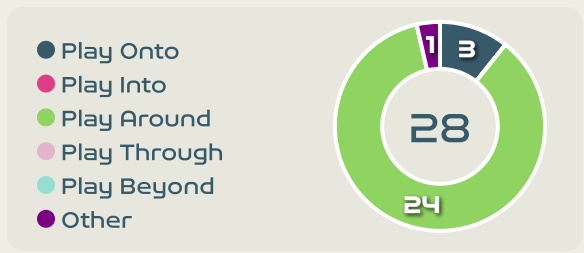

Goalkeeping Distribution