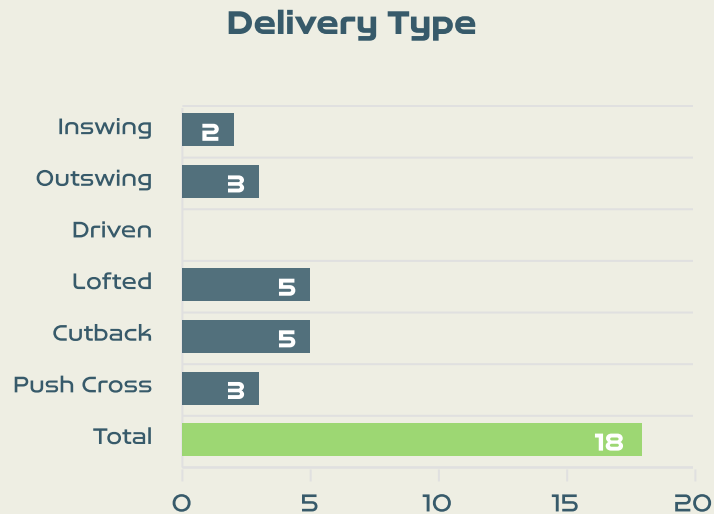

Crosses (Open Play)

Attempted

18

Completed

3

Most Crosses Attempted

6

KELLY Chloe
RIGHT WINGER

#	Player	Inswing	Outswing	Driven	Lofted	Cutback	Push Cross	Total Attempted
1	EARPS Mary	0	0	0	0	0	0	0
2	BRONZE Lucy	0	2	0	2	0	1	5
4	WALSH Keira	0	0	0	0	0	0	0
5	GREENWOOD Alex	0	0	0	0	0	0	0
6	BRIGHT Millie	0	0	0	0	0	0	0
7	JAMES Lauren	1	1	0	1	1	0	4
8	STANWAY Georgia	0	0	0	0	0	0	0
9	DALY Rachel	1	0	0	0	0	2	3
10	TOONE Ella	0	0	0	0	0	0	0
18	KELLY Chloe	0	0	0	2	4	0	6
23	RUSSO Alessia	0	0	0	0	0	0	0
11	HEMP Lauren	0	0	0	0	0	0	0
17	COOMBS Laura	0	0	0	0	0	0	0
19	ENGLAND Beth	0	0	0	0	0	0	0