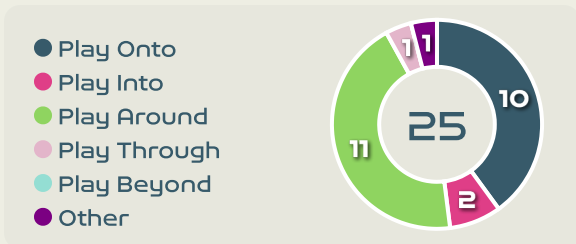

Goalkeeping Distribution