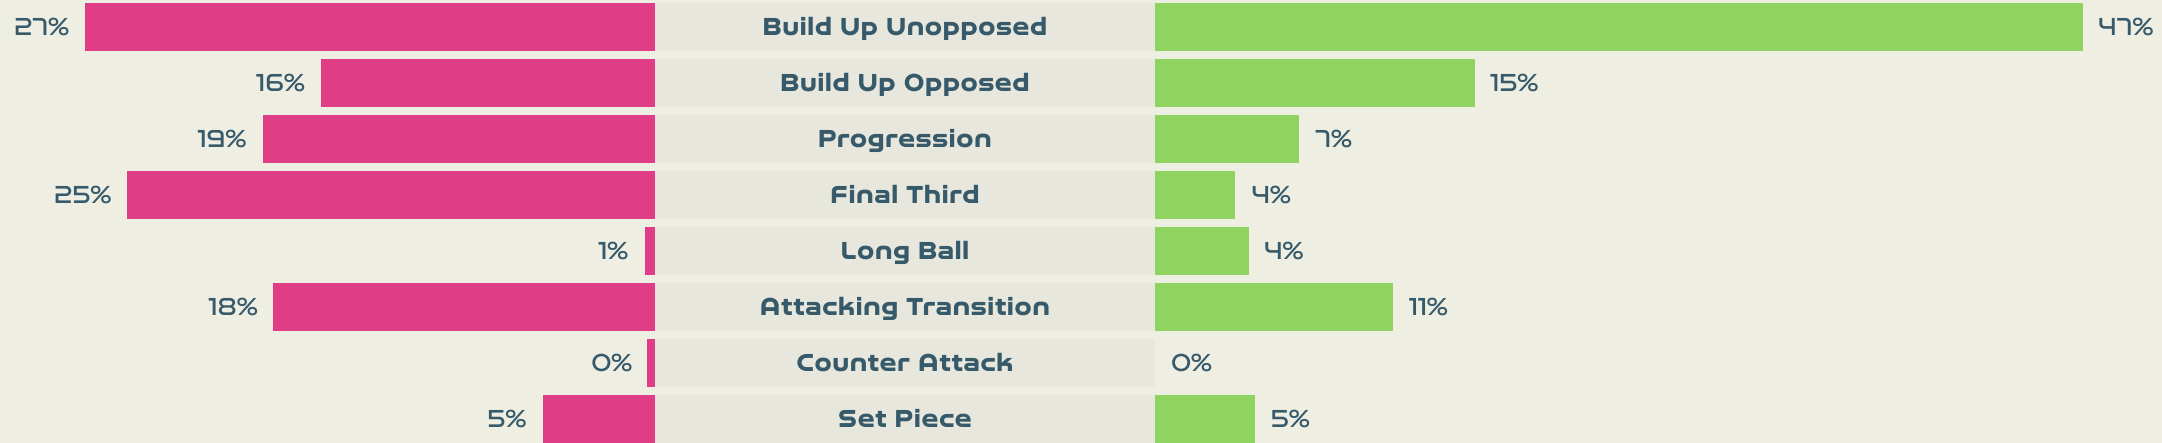

Phases of Play

IN POSSESSION