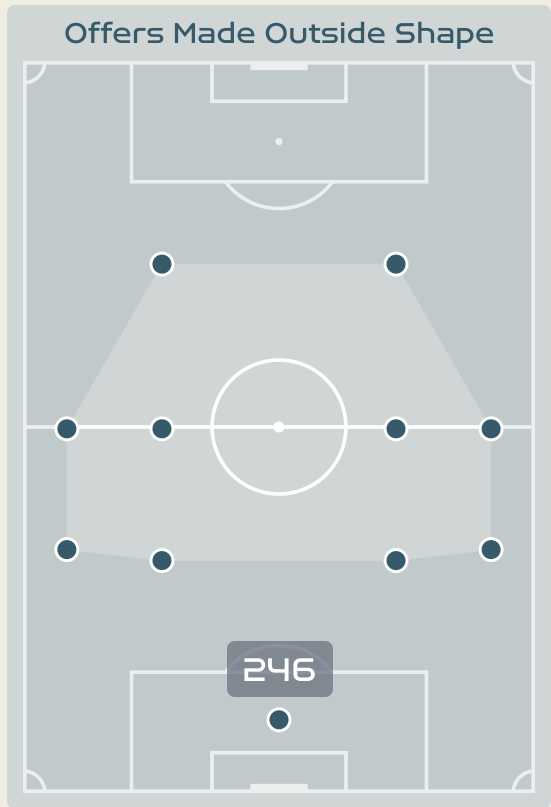

Japan

Offering to Receive

#	Player	Offers Made	Offers Received	% Made & Received
1	YAMASHITA Ayaka	5	2	40%
2	SHIMIZU Risa	32	12	37.5%
3	MINAMI Moeka	32	22	68.8%
4	KUMAGAI Saki	24	17	70.8%
5	MIYAKE Shiori	19	11	57.9%
6	SUGITA Hina	74	30	40.5%
8	NAOMOTO Hikaru	35	7	20%
11	TANAKA Mina	36	13	36.1%
14	HASEGAWA Yui	53	15	28.3%
15	FUJINO Aoba	33	7	21.2%
16	HAYASHI Honoka	39	11	28.2%
7	MIYAZAWA Hinata	25	16	64%
9	UEKI Riko	24	6	25%
10	NAGANO Fuka	8	4	50%
17	SEIKE Kiko	21	5	23.8%
19	MORIYA Miyabi	7	2	28.6%