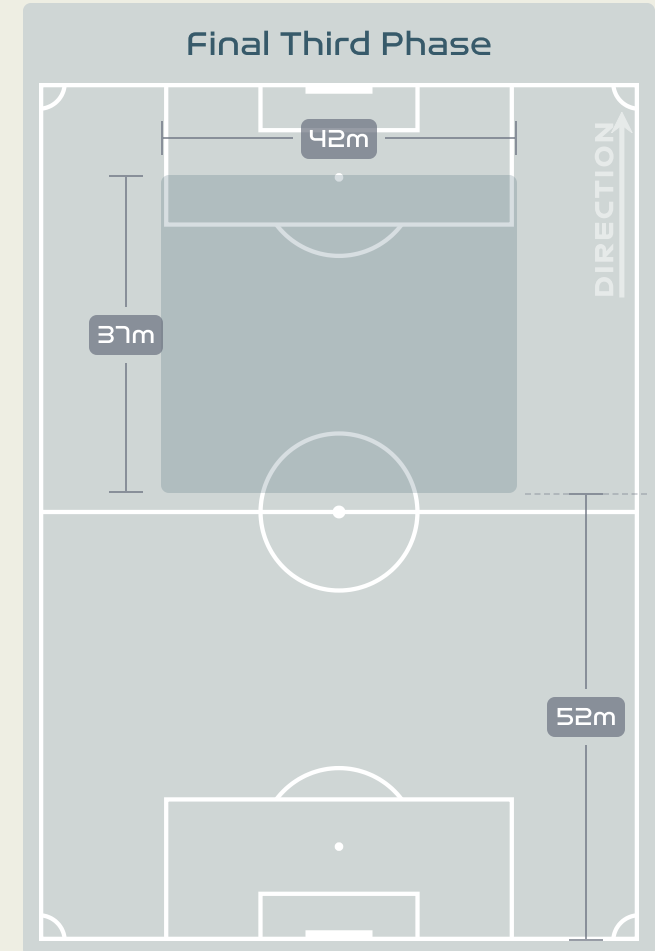

Phases of Play

IN POSSESSION

OUT OF POSSESSION

IN POSSESSION

Japan v Costa Rica

In Possession Line Height & Team Length

In Possession Line Height & Team Length

Line Breaks

Japan

Attempted Line Breaks

155

Attempted Line Breaks 2

Inside Shape 1
Outside Shape 1

Attempted Line Breaks 98

Inside Shape 58
Outside Shape 40

Attempted Line Breaks 55