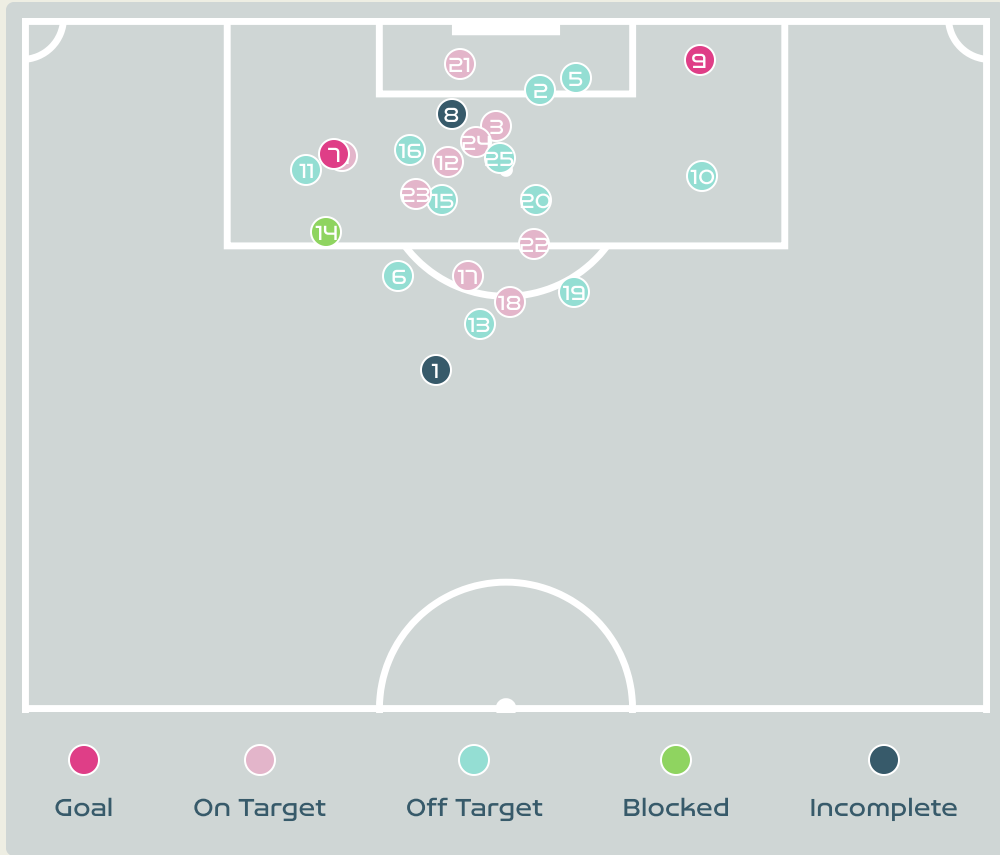

Attempts at Goal

Key	Outcome	Shots
●	Goals	2
●	On Target	9
●	Off Target	11
●	Blocked	1
●	Incomplete	2