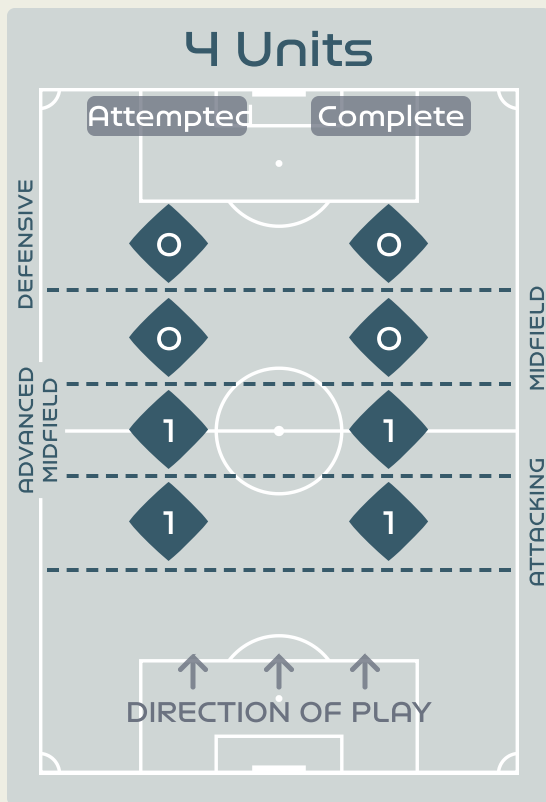

Phases of Play

IN POSSESSION

OUT OF POSSESSION

IN POSSESSION

Japan v Costa Rica

In Possession Line Height & Team Length

In Possession Line Height & Team Length

Line Breaks

Japan

Attempted Line Breaks

155

Attempted Line Breaks 2

Inside Shape 1
Outside Shape 1

Attempted Line Breaks 98

Inside Shape 58
Outside Shape 40

Attempted Line Breaks 55