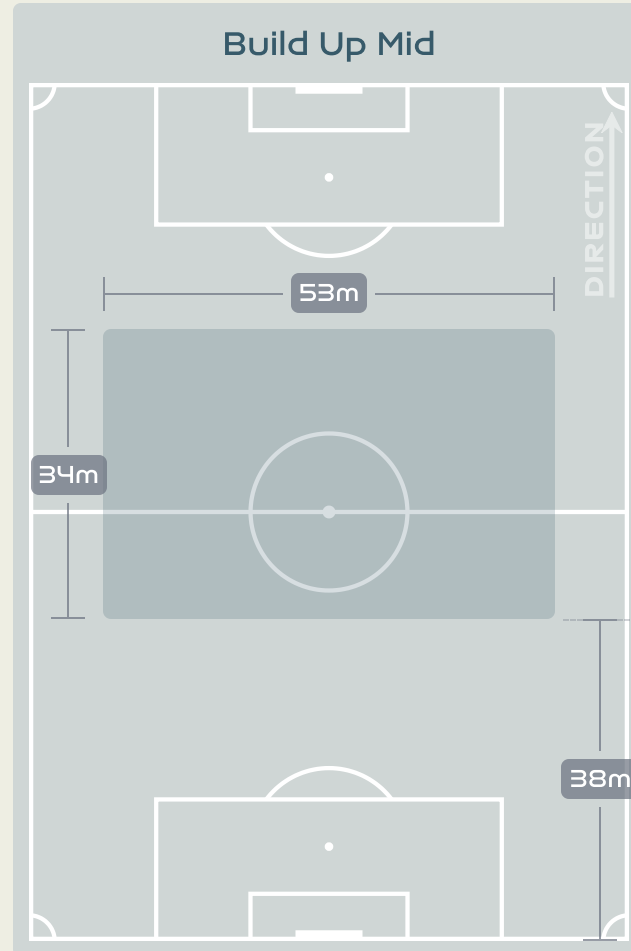

Phases of Play

IN POSSESSION

OUT OF POSSESSION

IN POSSESSION

Japan v Costa Rica

In Possession Line Height & Team Length

In Possession Line Height & Team Length

Line Breaks

Japan

Attempted Line Breaks

155

Attempted Line Breaks 2

Inside Shape 1
Outside Shape 1

Attempted Line Breaks 98

Inside Shape 58
Outside Shape 40

Attempted Line Breaks 55