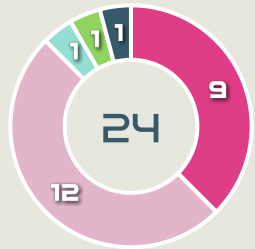

Japan

Movement to Receive

Movement Types by Phase

Final Third Phase

Progression Phase

Build Up Phase

All Movement Types

- In Front
- In Between
- Out to In
- In to Out
- In Behind

Top Ranked Players

Type	Player	Movements
In Front	14 HASEGAWA Yui	28
In Between	14 HASEGAWA Yui	20
Out to In	15 FUJINO Aoba	3
In to Out	15 FUJINO Aoba	5
In Behind	8 NAOMOTO Hikaru	16

Movement Types Pitch Third

Movement to Receive

Movement Types by Phase

Final Third Phase

Progression Phase

Build Up Phase

All Movement Types

- In Front
- In Between
- Out to In
- In to Out
- In Behind

Top Ranked Players