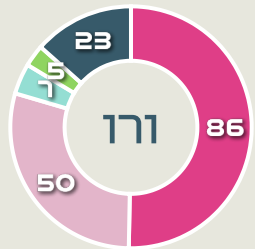

Japan

Movement to Receive

Movement Types by Phase

Final Third Phase

Progression Phase

Build Up Phase

All Movement Types

- In Front
- In Between
- Out to In
- In to Out
- In Behind

Top Ranked Players

Type	Player	Movements
In Front	14 HASEGAWA Yui	28
In Between	14 HASEGAWA Yui	20
Out to In	15 FUJINO Aoba	3
In to Out	15 FUJINO Aoba	5
In Behind	8 NAOMOTO Hikaru	16

Movement Types Pitch Third

Movement to Receive

Movement Types by Phase

Final Third Phase

Progression Phase

Build Up Phase

All Movement Types

- In Front
- In Between
- Out to In
- In to Out
- In Behind

Top Ranked Players