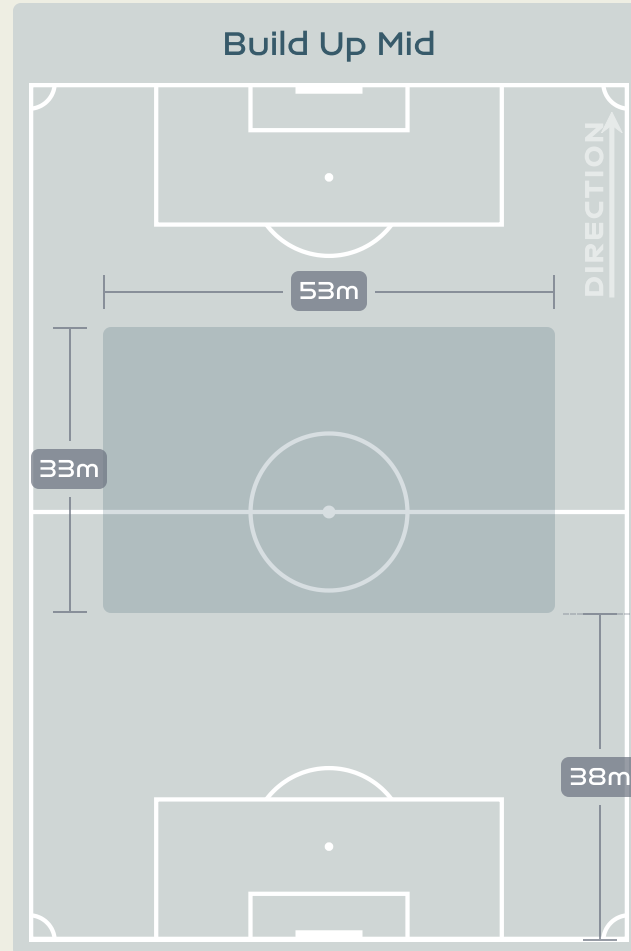

Phases of Play

IN POSSESSION

OUT OF POSSESSION

IN POSSESSION

Japan v Costa Rica

In Possession Line Height & Team Length

In Possession Line Height & Team Length

Line Breaks

Japan

Attempted Line Breaks

155

Attempted Line Breaks 2

Inside Shape 1
Outside Shape 1

Attempted Line Breaks 98

Inside Shape 58
Outside Shape 40

Attempted Line Breaks 55