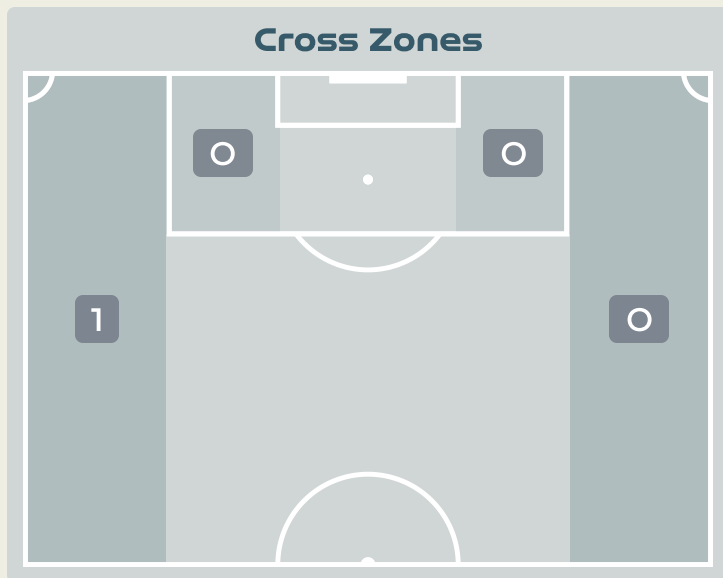

Crosses (Open Play)

#	Player	Inswing	Outswing	Driven	Lofted	Cutback	Push Cross	Total Attempted
23	SOLERA Daniela	0	0	0	0	0	0	0
2	GUILLEN Gabriela	0	0	0	0	0	0	0
3	COTO Maria Paula	0	0	0	0	0	0	0
4	BENAVIDES Mariana	0	0	0	0	0	0	0
7	HERRERA Melissa	0	0	0	0	0	0	0
9	SALAS Maria Paula	0	0	0	0	0	0	0
12	ELIZONDO Maria Paula	0	0	0	1	0	0	1
14	CHINCHILLA Priscilla	0	0	0	0	0	0	0
15	GRANADOS Cristin	0	0	0	0	0	0	0
16	ALVARADO Katherine	0	0	0	0	0	0	0
20	VILLALOBOS Fabiola	0	0	0	0	0	0	0
10	VILLALOBOS Gloriana	0	0	0	0	0	0	0
11	RODRIGUEZ Raquel	0	0	0	0	0	0	0
21	SCOTT Sheika	0	0	0	0	0	0	0