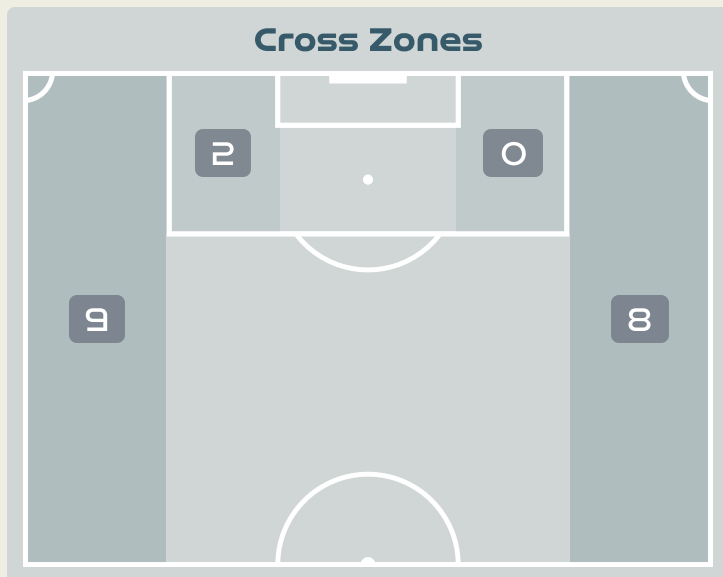

Delivery Type

Attempted

19

Completed

5

Most Crosses Attempted

7

SUGITA Hina
LEFT MIDFIELD

#	Player	Inswing	Outswing	Driven	Lofted	Cutback	Push Cross	Total Attempted
1	YAMASHITA Ayaka	0	0	0	0	0	0	0
2	SHIMIZU Risa	0	0	0	2	0	1	3
3	MINAMI Moeka	0	0	0	0	0	0	0
4	KUMAGAI Saki	0	0	0	0	0	0	0
5	MIYAKE Shiori	0	0	1	0	0	0	1
6	SUGITA Hina	1	0	1	5	0	0	7
8	NAOMOTO Hikaru	0	1	0	0	0	0	1
11	TANAKA Mina	0	0	0	0	0	0	0
14	HASEGAWA Yui	1	0	0	2	0	0	3
15	FUJINO Aoba	0	0	0	0	0	1	1
16	HAYASHI Honoka	0	0	0	0	0	0	0
7	MIYAZAWA Hinata	1	0	0	0	0	0	1
9	UEKI Riko	0	0	0	0	1	0	1
10	NAGANO Fuka	0	0	0	0	0	0	0
17	SEIKE Kiko	0	0	0	1	0	0	1
19	MORIYA Miyabi	0	0	0	0	0	0	0