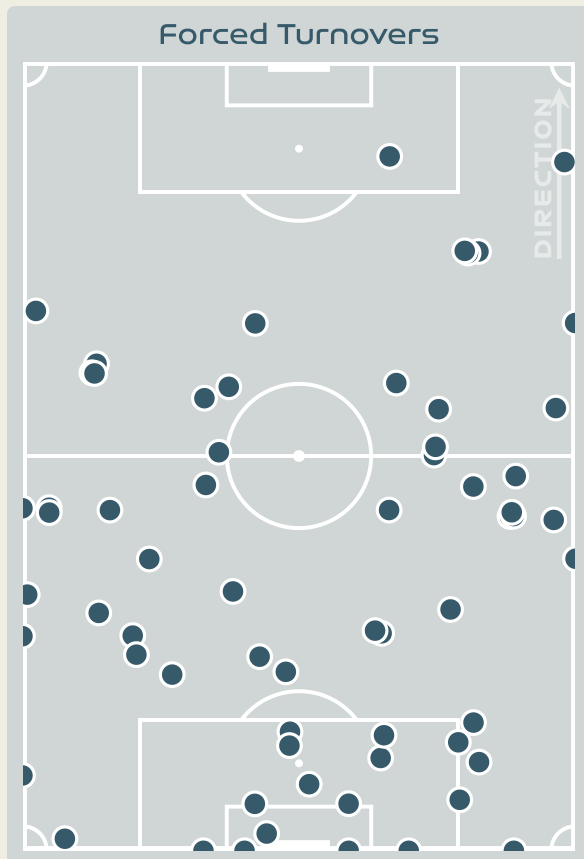

Costa Rica

Defensive Actions

Blocks

Possession Contests

Most Possession Regains

14

SOLERA Daniela
GOALKEEPER

#	Player	Total Possession Regains
23	SOLERA Daniela	14
2	GUILLEN Gabriela	1
3	COTO Maria Paula	8
4	BENAVIDES Mariana	4
7	HERRERA Melissa	2
9	SALAS Maria Paula	1
12	ELIZONDO Maria Paula	2
14	CHINCHILLA Priscilla	3
15	GRANADOS Cristin	1
16	ALVARADO Katherine	3
20	VILLALOBOS Fabiola	9
10	VILLALOBOS Gloriana	1
11	RODRIGUEZ Raquel	2
21	SCOTT Sheika	1