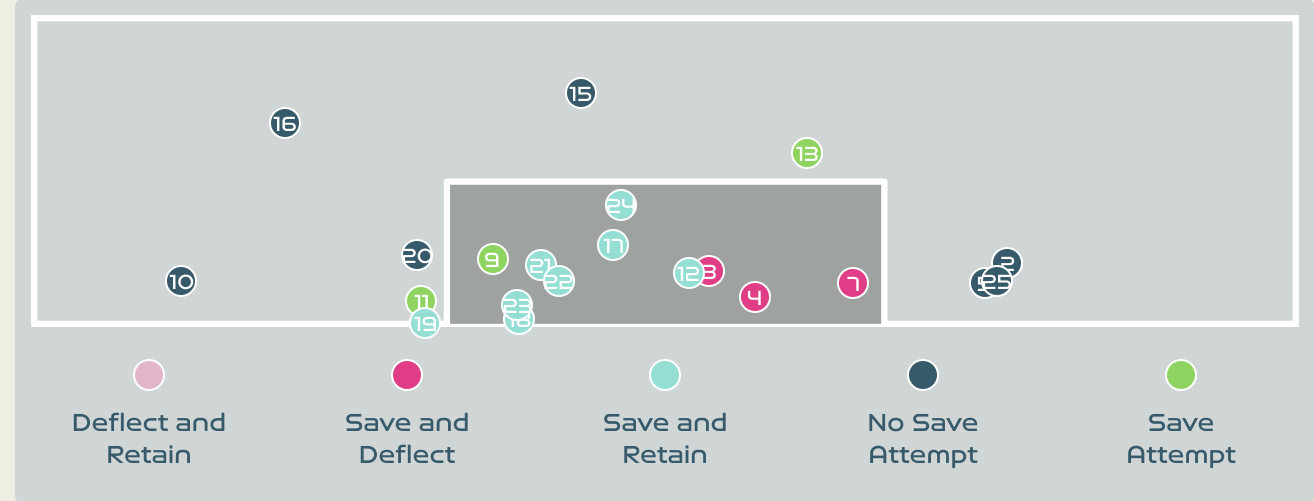

Goal Prevention

- Deflect and Retain
- Save and Deflect
- Save and Retain
- No Save Attempt
- Save Attempt

Intervention Type

- Deflect & Retain
- Save & Deflect
- Save & Retain
- No Save Attempt
- Save Attempt

Intervention Body Type

- Head
- Hands
- Upper Body
- Lower Body
- Feet

6

Total Attempts on Goal Faced

100

Save %

Total Attempts on Goal Faced	Total Goal Interventions	Save & Retain	Deflect & Retain	Save & Deflect	Save Attempt	No Save Attempt
6	5	4	0	1	0	1

Costa Rica

Goal Prevention

25

Total Attempts on Goal Faced

80

Save %

Total Attempts on Goal Faced	Total Goal Interventions	Save & Retain	Deflect & Retain	Save & Deflect	Save Attempt	No Save Attempt
25	11	8	0	3	3	11