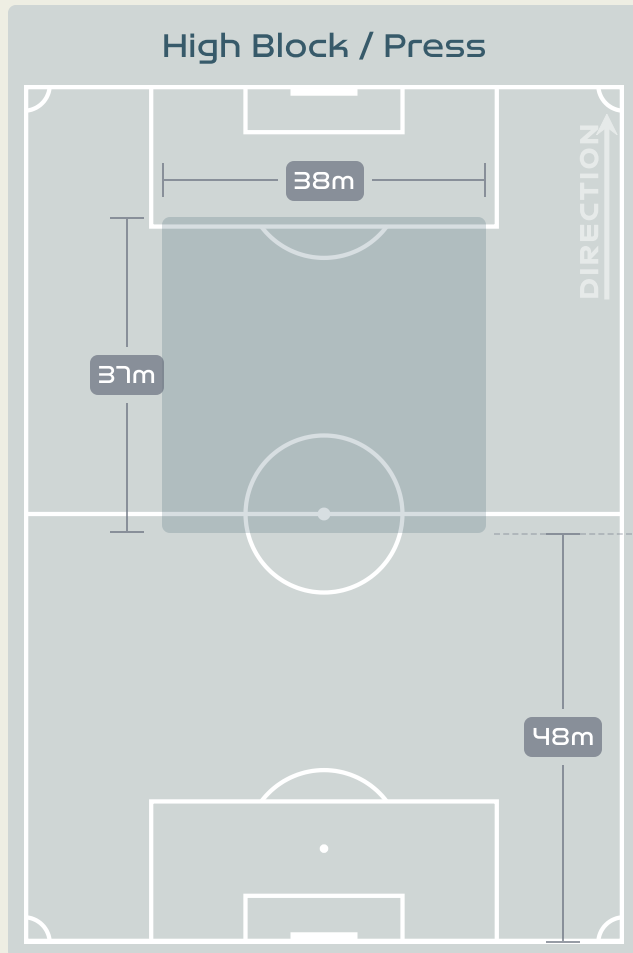

Defensive Line Height & Team Length

Defensive Line Height & Team Length

Defensive Pressure

210	Total Pressures	330
47	Direct Pressures	63
1.4s	Avg Pressure Duration	1.53s
72	Forced Turnovers	64
11.21s	Ball Recovery Time	12.93s
106	Pushing on into Pressing	140
224	Pushing on	336
27	Pressing Direction Inside	62
129	Pressing Direction Outside	178