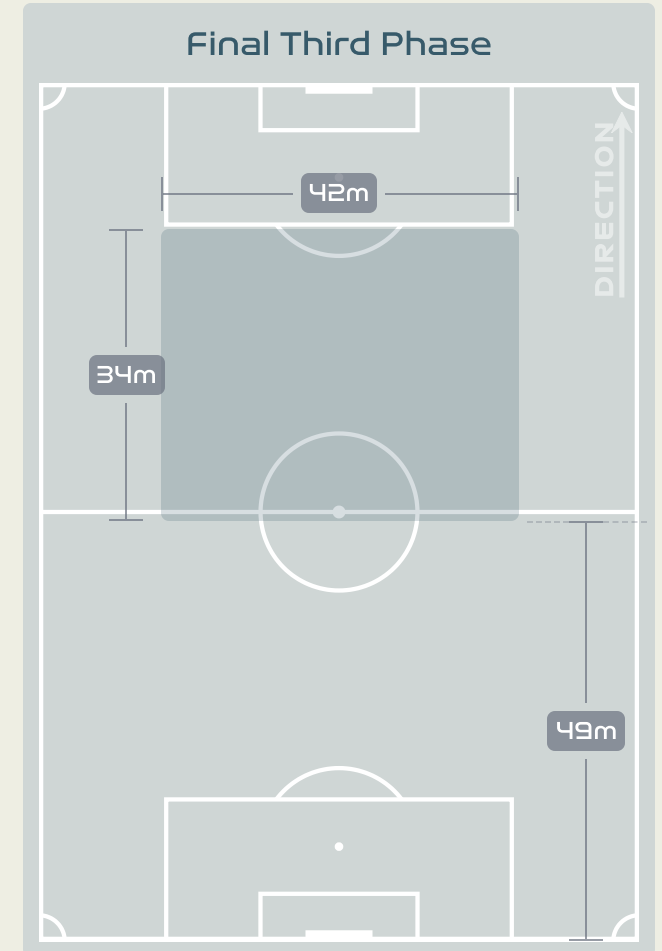

Phases of Play

IN POSSESSION

OUT OF POSSESSION

IN POSSESSION

Japan v Costa Rica

In Possession Line Height & Team Length

In Possession Line Height & Team Length

Line Breaks

Japan

Attempted Line Breaks

155

Attempted Line Breaks 2

Inside Shape 1
Outside Shape 1

Attempted Line Breaks 98

Inside Shape 58
Outside Shape 40

Attempted Line Breaks 55