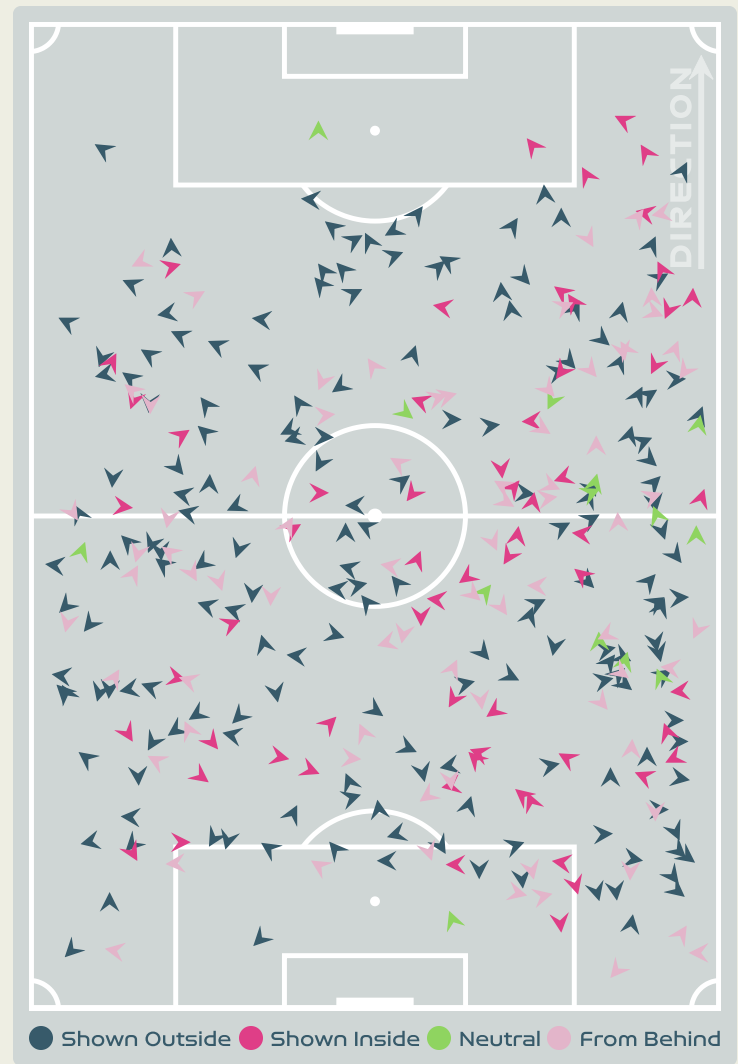

Most Direct Pressures

11

HASEGAWA Yui
RIGHT CENTRE MIDFIELD

Most Direct Pressures

17

HERRERA Melissa
RIGHT MIDFIELD

GOALKEEPING

Japan v Costa Rica