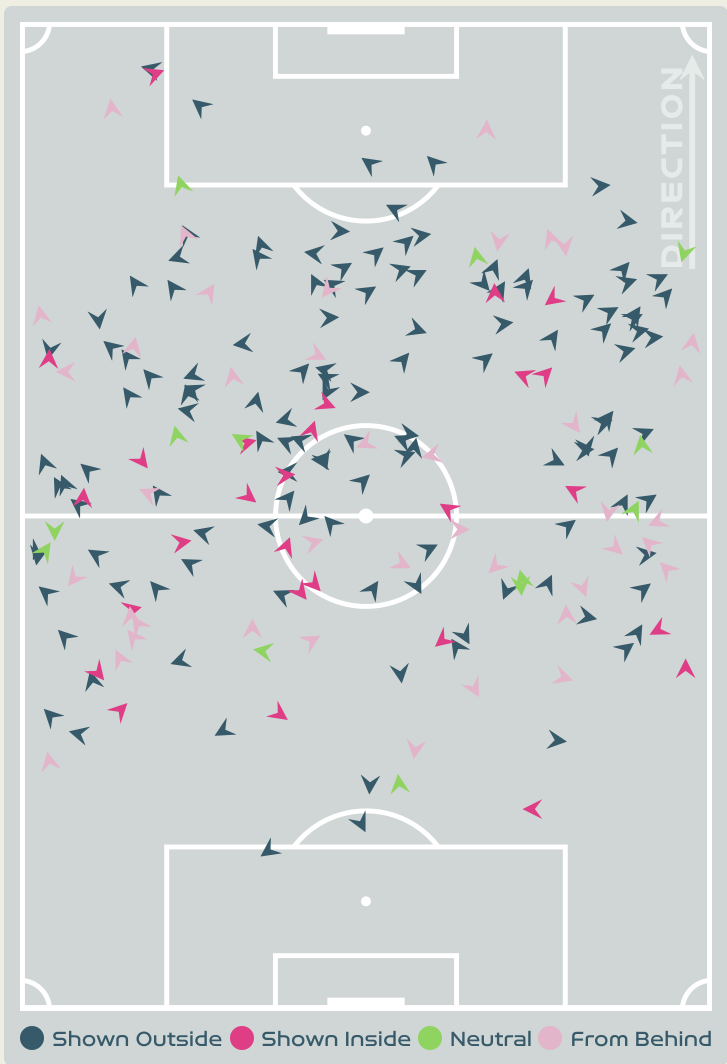

Defensive Line Height & Team Length

Defensive Line Height & Team Length

Defensive Pressure

210	Total Pressures	330
47	Direct Pressures	63
1.4s	Avg Pressure Duration	1.53s
72	Forced Turnovers	64
11.21s	Ball Recovery Time	12.93s
106	Pushing on into Pressing	140
224	Pushing on	336
27	Pressing Direction Inside	62
129	Pressing Direction Outside	178