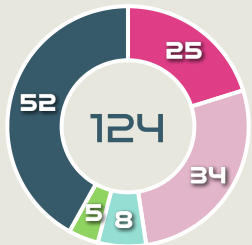

#	Player	Offers Made	Offers Received	% Made & Received
23	SOLERA Daniela	3	3	100%
2	GUILLEN Gabriela	23	4	17.4%
3	COTO Maria Paula	13	2	15.4%
4	BENAVIDES Mariana	18	12	66.7%
7	HERRERA Melissa	48	6	12.5%
9	SALAS Maria Paula	15	5	33.3%
12	ELIZONDO Maria Paula	14	4	28.6%
14	CHINCHILLA Priscilla	19	4	21.1%
15	GRANADOS Cristin	49	8	16.3%
16	ALVARADO Katherine	66	17	25.8%
20	VILLALOBOS Fabiola	17	7	41.2%
10	VILLALOBOS Gloriana	27	5	18.5%
11	RODRIGUEZ Raquel	30	7	23.3%
21	SCOTT Sheika	9	4	44.4%

Japan

Movement to Receive

Movement Types by Phase

Final Third Phase

Progression Phase

Build Up Phase

All Movement Types

- In Front
- In Between
- Out to In
- In to Out
- In Behind