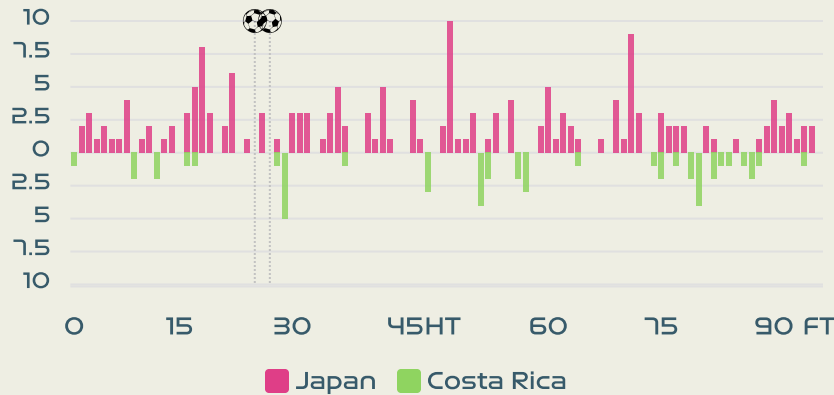

Distribution in the Final Third