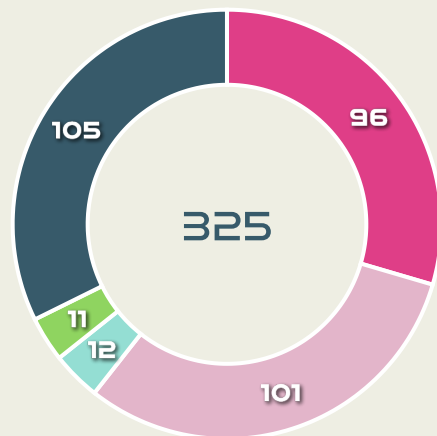

#	Player	Offers Made	Offers Received	% Made & Received
23	SOLERA Daniela	3	3	100%
2	GUILLEN Gabriela	23	4	17.4%
3	COTO Maria Paula	13	2	15.4%
4	BENAVIDES Mariana	18	12	66.7%
7	HERRERA Melissa	48	6	12.5%
9	SALAS Maria Paula	15	5	33.3%
12	ELIZONDO Maria Paula	14	4	28.6%
14	CHINCHILLA Priscilla	19	4	21.1%
15	GRANADOS Cristin	49	8	16.3%
16	ALVARADO Katherine	66	17	25.8%
20	VILLALOBOS Fabiola	17	7	41.2%
10	VILLALOBOS Gloriana	27	5	18.5%
11	RODRIGUEZ Raquel	30	7	23.3%
21	SCOTT Sheika	9	4	44.4%

Japan

Movement to Receive

Movement Types by Phase

Final Third Phase

Progression Phase

Build Up Phase

All Movement Types

- In Front
- In Between
- Out to In
- In to Out
- In Behind