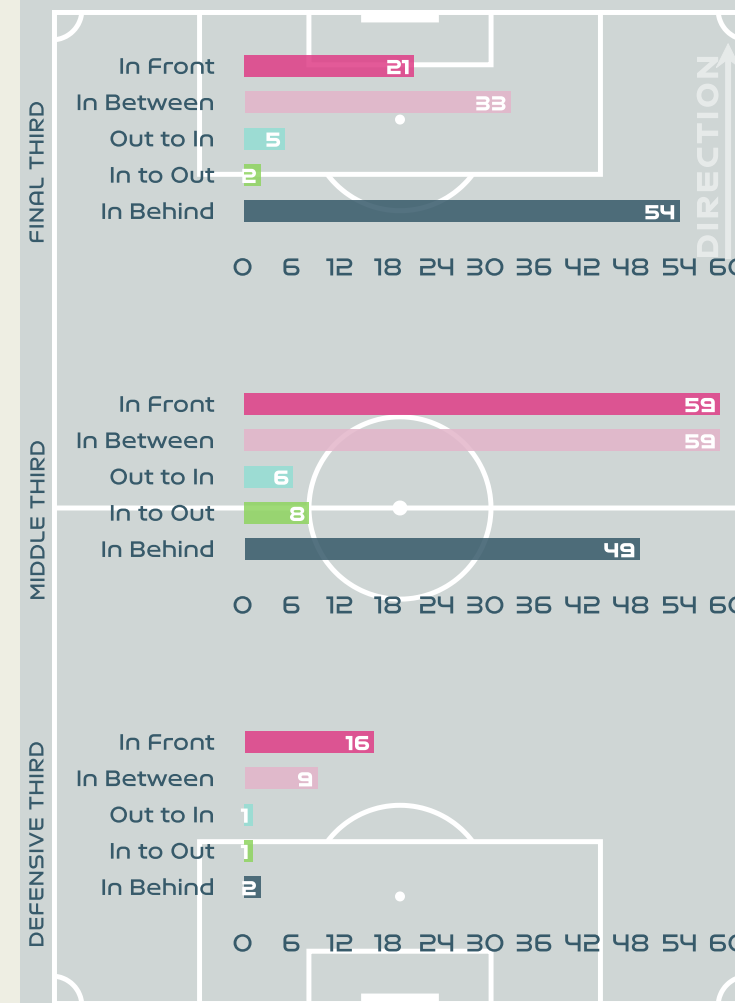

Japan

Movement to Receive

Movement Types by Phase

Final Third Phase

Progression Phase

Build Up Phase

All Movement Types

- In Front
- In Between
- Out to In
- In to Out
- In Behind

Top Ranked Players

Type	Player	Movements
In Front	14 HASEGAWA Yui	28
In Between	14 HASEGAWA Yui	20
Out to In	15 FUJINO Aoba	3
In to Out	15 FUJINO Aoba	5
In Behind	8 NAOMOTO Hikaru	16

Movement Types Pitch Third