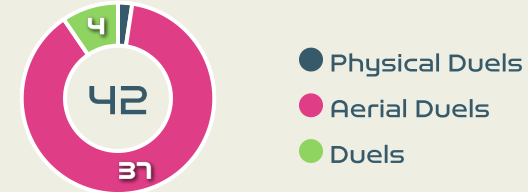

Possession Contests

Most Possession Regains

14

SOLERA Daniela
GOALKEEPER

#	Player	Total Possession Regains
23	SOLERA Daniela	14
2	GUILLEN Gabriela	1
3	COTO Maria Paula	8
4	BENAVIDES Mariana	4
7	HERRERA Melissa	2
9	SALAS Maria Paula	1
12	ELIZONDO Maria Paula	2
14	CHINCHILLA Priscilla	3
15	GRANADOS Cristin	1
16	ALVARADO Katherine	3
20	VILLALOBOS Fabiola	9
10	VILLALOBOS Gloriana	1
11	RODRIGUEZ Raquel	2
21	SCOTT Sheika	1