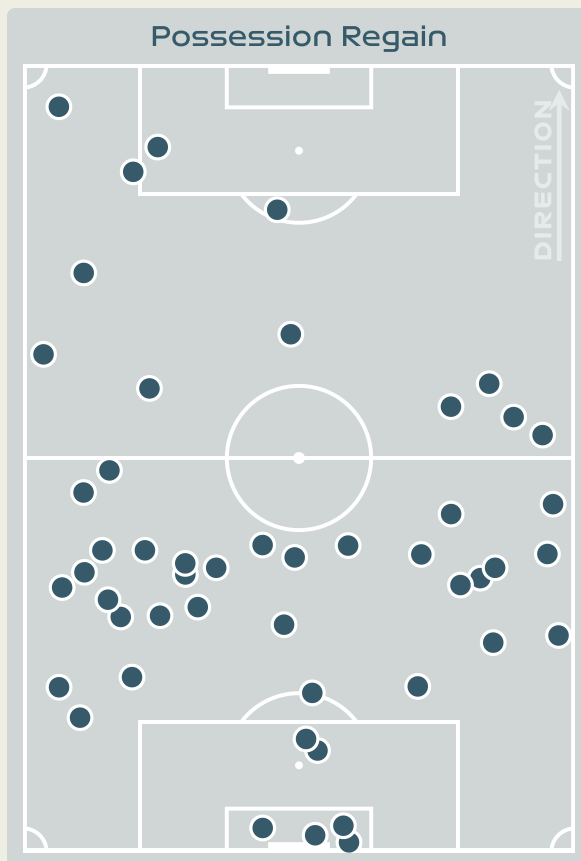

8

Interceptions

23

Tackles

6.01

Possession Actions / Defensive Action

Blocks

Possession Contests

Most Possession Regains

12

MINAMI Moeka
LEFT BACK

#	Player	Total Possession Regains
1	YAMASHITA Ayaka	4
2	SHIMIZU Risa	5
3	MINAMI Moeka	12
4	KUMAGAI Saki	4
5	MIYAKE Shiori	7
6	SUGITA Hina	4
8	NAOMOTO Hikaru	1
11	TANAKA Mina	1
14	HASEGAWA Yui	7
15	FUJINO Aoba	0
16	HAYASHI Honoka	3
7	MIYAZAWA Hinata	0
9	UEKI Riko	3
10	NAGANO Fuka	1
17	SEIKE Kiko	1
19	MORIYA Miyabi	1