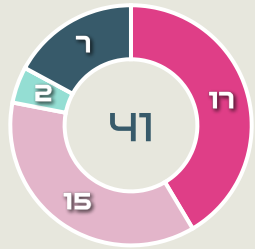

Japan

Movement to Receive

Movement Types by Phase

Final Third Phase

Progression Phase

Build Up Phase

All Movement Types

- In Front
- In Between
- Out to In
- In to Out
- In Behind

Top Ranked Players

Type	Player	Movements
In Front	14 HASEGAWA Yui	28
In Between	14 HASEGAWA Yui	20
Out to In	15 FUJINO Aoba	3
In to Out	15 FUJINO Aoba	5
In Behind	8 NAOMOTO Hikaru	16

Movement Types Pitch Third

Movement to Receive

Movement Types by Phase

Final Third Phase

Progression Phase

Build Up Phase

All Movement Types

- In Front
- In Between
- Out to In
- In to Out
- In Behind

Top Ranked Players