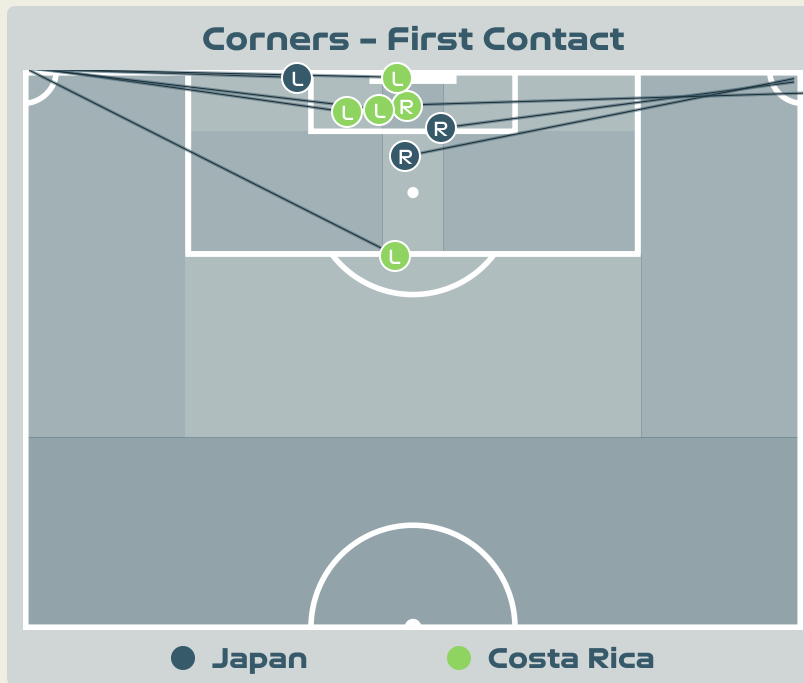

Aerial Control

Delivery Types Faced

Total	In Swing	Out Swing	Driven	Lofted	Cutback	Push
1	0	0	0	1	0	0

Aerial Control

Delivery Types Faced

Total	In Swing	Out Swing	Driven	Lofted	Cutback	Push
27	8	2	2	12	1	2

SET PLAYS

Japan v Costa Rica

Set Plays - Corners

41
Total Set Plays

12
Total Free Kicks

0
Total Penalties

9
Total Corners

20
Total Throw Ins

Delivery Type	From Left Side	From Right Side	Total
Direct to Area	5	3	8
Short	1	0	1
Edge of Penalty Area	0	0	0

Delivery Style	Total
Inswing	5
Outswing	1
Driven	0

Free Kicks	
Type	Total
Direct	12
Direct (on target)	0
Direct (off target)	0
Indirect	0