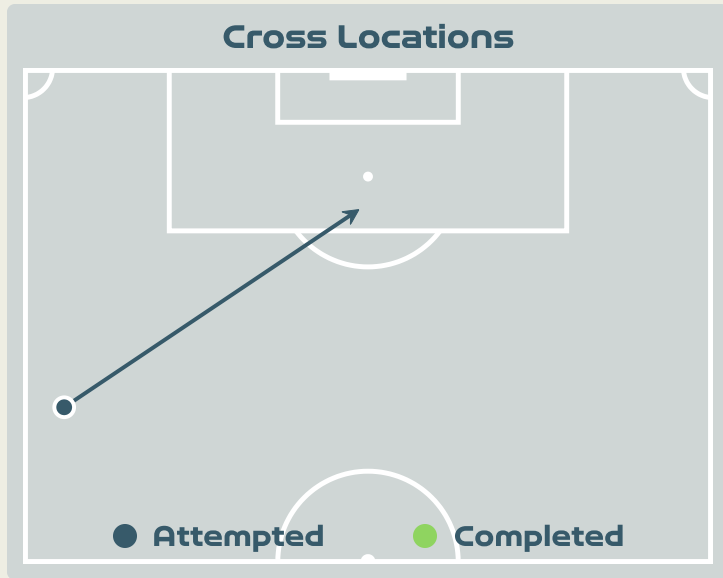

Crosses (Open Play)

#	Player	Inswing	Outswing	Driven	Lofted	Cutback	Push Cross	Total Attempted
23	SOLERA Daniela	0	0	0	0	0	0	0
2	GUILLEN Gabriela	0	0	0	0	0	0	0
3	COTO Maria Paula	0	0	0	0	0	0	0
4	BENAVIDES Mariana	0	0	0	0	0	0	0
7	HERRERA Melissa	0	0	0	0	0	0	0
9	SALAS Maria Paula	0	0	0	0	0	0	0
12	ELIZONDO Maria Paula	0	0	0	1	0	0	1
14	CHINCHILLA Priscilla	0	0	0	0	0	0	0
15	GRANADOS Cristin	0	0	0	0	0	0	0
16	ALVARADO Katherine	0	0	0	0	0	0	0
20	VILLALOBOS Fabiola	0	0	0	0	0	0	0
10	VILLALOBOS Gloriana	0	0	0	0	0	0	0
11	RODRIGUEZ Raquel	0	0	0	0	0	0	0
21	SCOTT Sheika	0	0	0	0	0	0	0