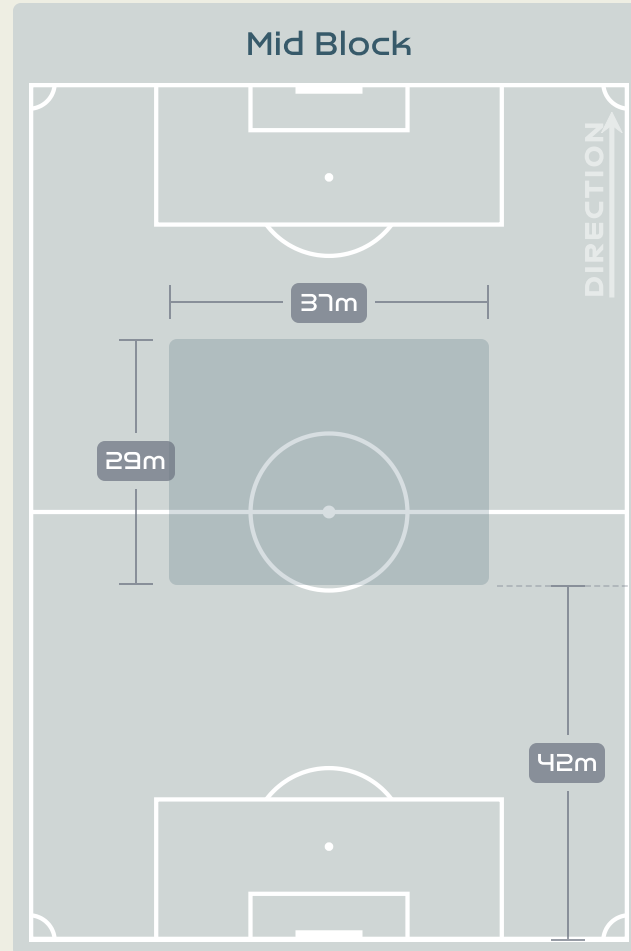

Costa Rica

Defensive Actions

Blocks

Possession Contests

Most Possession Regains

14

SOLERA Daniela
GOALKEEPER

#	Player	Total Possession Regains
23	SOLERA Daniela	14
2	GUILLEN Gabriela	1
3	COTO Maria Paula	8
4	BENAVIDES Mariana	4
7	HERRERA Melissa	2
9	SALAS Maria Paula	1
12	ELIZONDO Maria Paula	2
14	CHINCHILLA Priscilla	3
15	GRANADOS Cristin	1
16	ALVARADO Katherine	3
20	VILLALOBOS Fabiola	9
10	VILLALOBOS Gloriana	1
11	RODRIGUEZ Raquel	2
21	SCOTT Sheika	1

Defensive Line Height & Team Length

Defensive Line Height & Team Length

Defensive Pressure

210	Total Pressures	330
47	Direct Pressures	63
1.4s	Avg Pressure Duration	1.53s
72	Forced Turnovers	64
11.21s	Ball Recovery Time	12.93s
106	Pushing on into Pressing	140
224	Pushing on	336
27	Pressing Direction Inside	62
129	Pressing Direction Outside	178