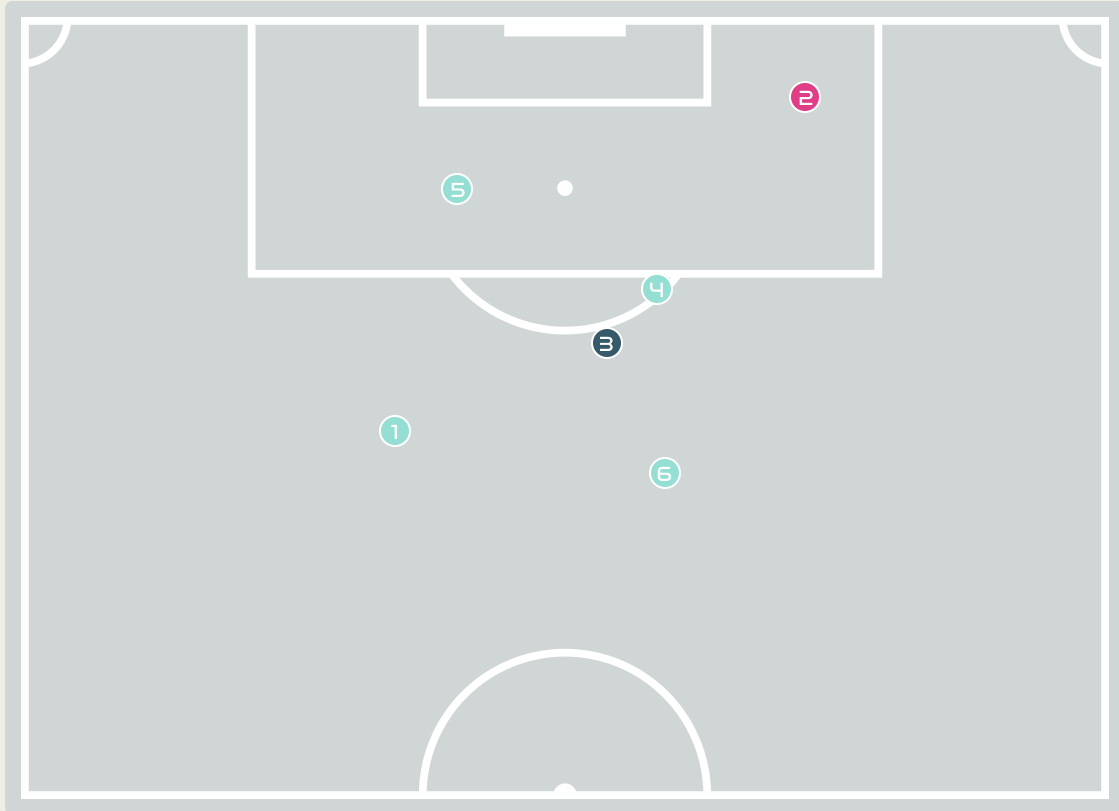

Japan

Goal Prevention

- Deflect and Retain
- Save and Deflect
- Save and Retain
- No Save Attempt
- Save Attempt

Intervention Type

- Deflect & Retain
- Save & Deflect
- Save & Retain
- No Save Attempt
- Save Attempt

Intervention Body Type

- Head
- Hands
- Upper Body
- Lower Body
- Feet

6

Total Attempts on Goal Faced

100

Save %

Total Attempts on Goal Faced	Total Goal Interventions	Save & Retain	Deflect & Retain	Save & Deflect	Save Attempt	No Save Attempt
6	5	4	0	1	0	1