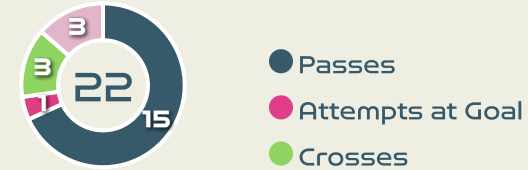

Costa Rica

Defensive Actions

Blocks

Possession Contests

Most Possession Regains

14

SOLERA Daniela
GOALKEEPER

#	Player	Total Possession Regains
23	SOLERA Daniela	14
2	GUILLEN Gabriela	1
3	COTO Maria Paula	8
4	BENAVIDES Mariana	4
7	HERRERA Melissa	2
9	SALAS Maria Paula	1
12	ELIZONDO Maria Paula	2
14	CHINCHILLA Priscilla	3
15	GRANADOS Cristin	1
16	ALVARADO Katherine	3
20	VILLALOBOS Fabiola	9
10	VILLALOBOS Gloriana	1
11	RODRIGUEZ Raquel	2
21	SCOTT Sheika	1