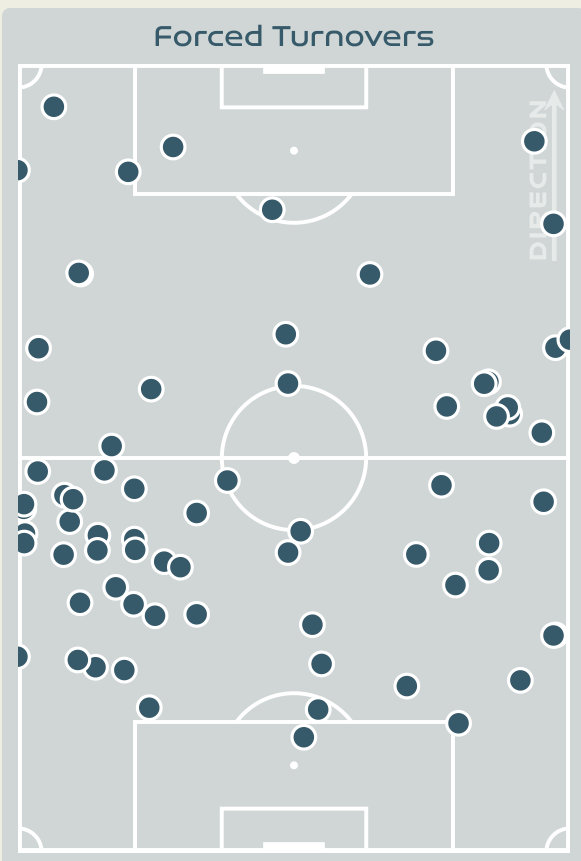

8

Interceptions

23

Tackles

6.01

Possession Actions / Defensive Action

Blocks

Possession Contests

Most Possession Regains

12

MINAMI Moeka
LEFT BACK

#	Player	Total Possession Regains
1	YAMASHITA Ayaka	4
2	SHIMIZU Risa	5
3	MINAMI Moeka	12
4	KUMAGAI Saki	4
5	MIYAKE Shiori	7
6	SUGITA Hina	4
8	NAOMOTO Hikaru	1
11	TANAKA Mina	1
14	HASEGAWA Yui	7
15	FUJINO Aoba	0
16	HAYASHI Honoka	3
7	MIYAZAWA Hinata	0
9	UEKI Riko	3
10	NAGANO Fuka	1
17	SEIKE Kiko	1
19	MORIYA Miyabi	1