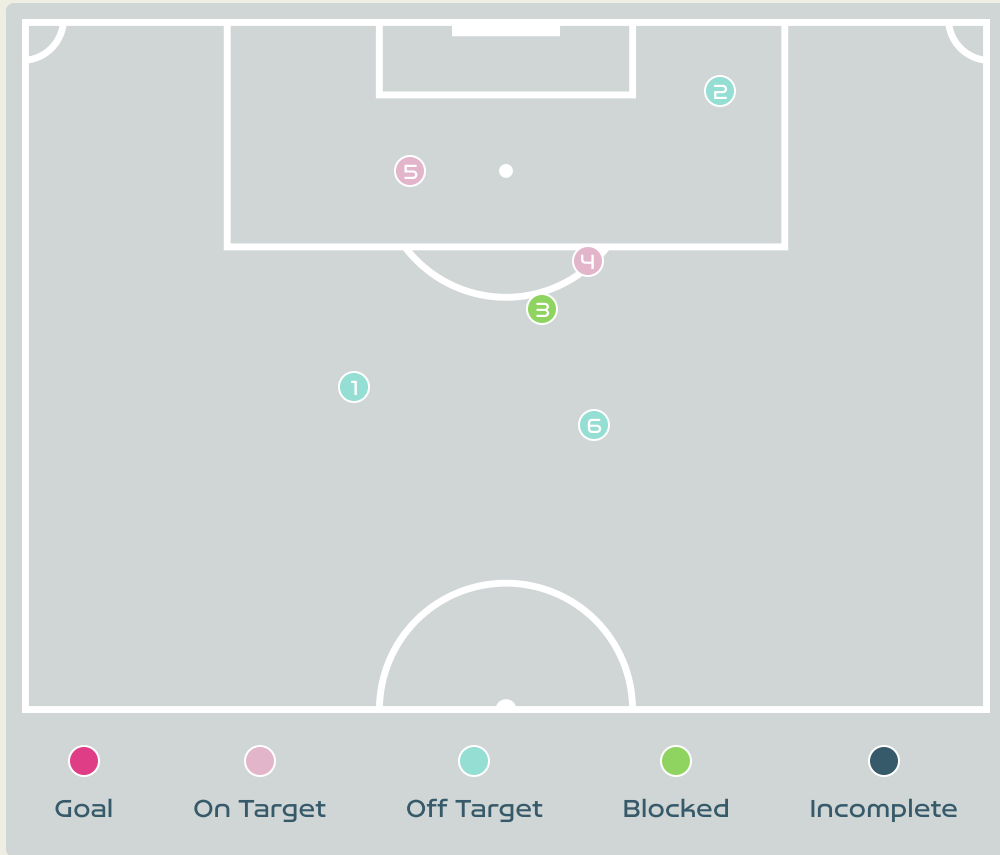

Attempts at Goal

Key	Outcome	Shots
	Goals	0
	On Target	2
	Off Target	3
	Blocked	1
	Incomplete	0