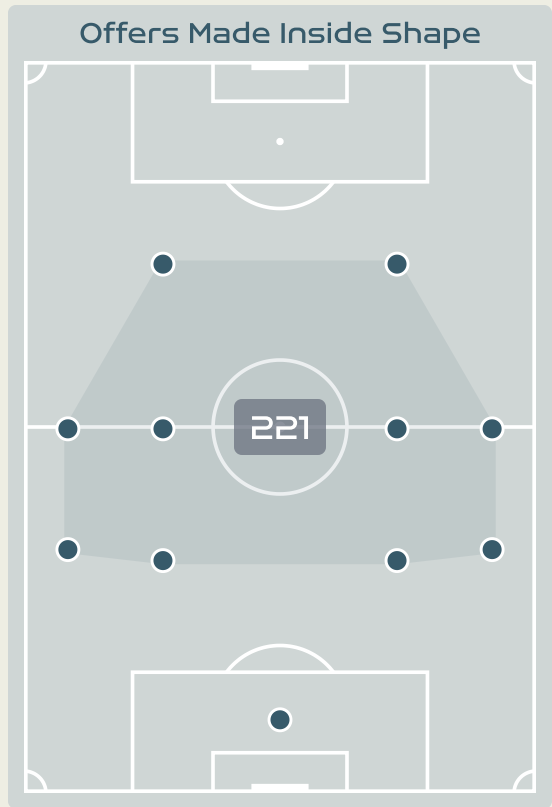

Japan

Offering to Receive

#	Player	Offers Made	Offers Received	% Made & Received
1	YAMASHITA Ayaka	5	2	40%
2	SHIMIZU Risa	32	12	37.5%
3	MINAMI Moeka	32	22	68.8%
4	KUMAGAI Saki	24	17	70.8%
5	MIYAKE Shiori	19	11	57.9%
6	SUGITA Hina	74	30	40.5%
8	NAOMOTO Hikaru	35	7	20%
11	TANAKA Mina	36	13	36.1%
14	HASEGAWA Yui	53	15	28.3%
15	FUJINO Aoba	33	7	21.2%
16	HAYASHI Honoka	39	11	28.2%
7	MIYAZAWA Hinata	25	16	64%
9	UEKI Riko	24	6	25%
10	NAGANO Fuka	8	4	50%
17	SEIKE Kiko	21	5	23.8%
19	MORIYA Miyabi	7	2	28.6%