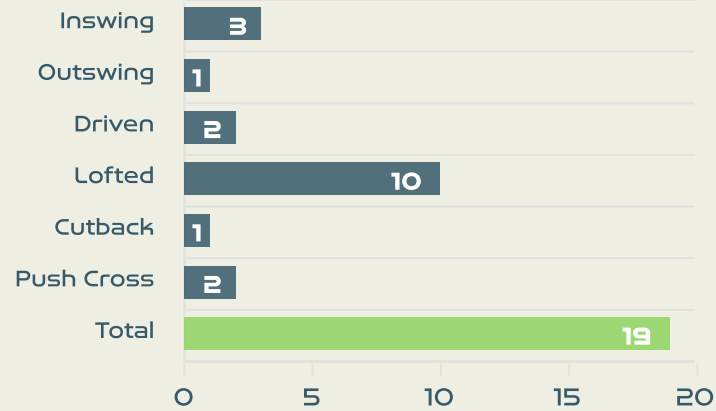

Attempts at Goal

Key	Outcome	Shots
	Goals	0
	On Target	2
	Off Target	3
	Blocked	1
	Incomplete	0

Attempts at Goal

Costa Rica

Time	Player	Outcome	Body Part	Delivery Type
17	2 GUILLEN Gabriela	Off Target - Saved	Right Foot	Other
29	7 HERRERA Melissa	Off Target - Saved	Right Foot	Loose Ball
52	10 VILLALOBOS Gloriana	Incomplete - Blocked	Right Foot	Pass
80	10 VILLALOBOS Gloriana	On Target - Saved	Right Foot	Pass
84	4 BENAVIDES Mariana	On Target - Saved	Head	Freekick
94	21 SCOTT Sheika	Off Target - Saved	Right Foot	Pass

Crosses (Open Play)

Delivery Type

Attempted

19

Completed

5

Most Crosses Attempted

7