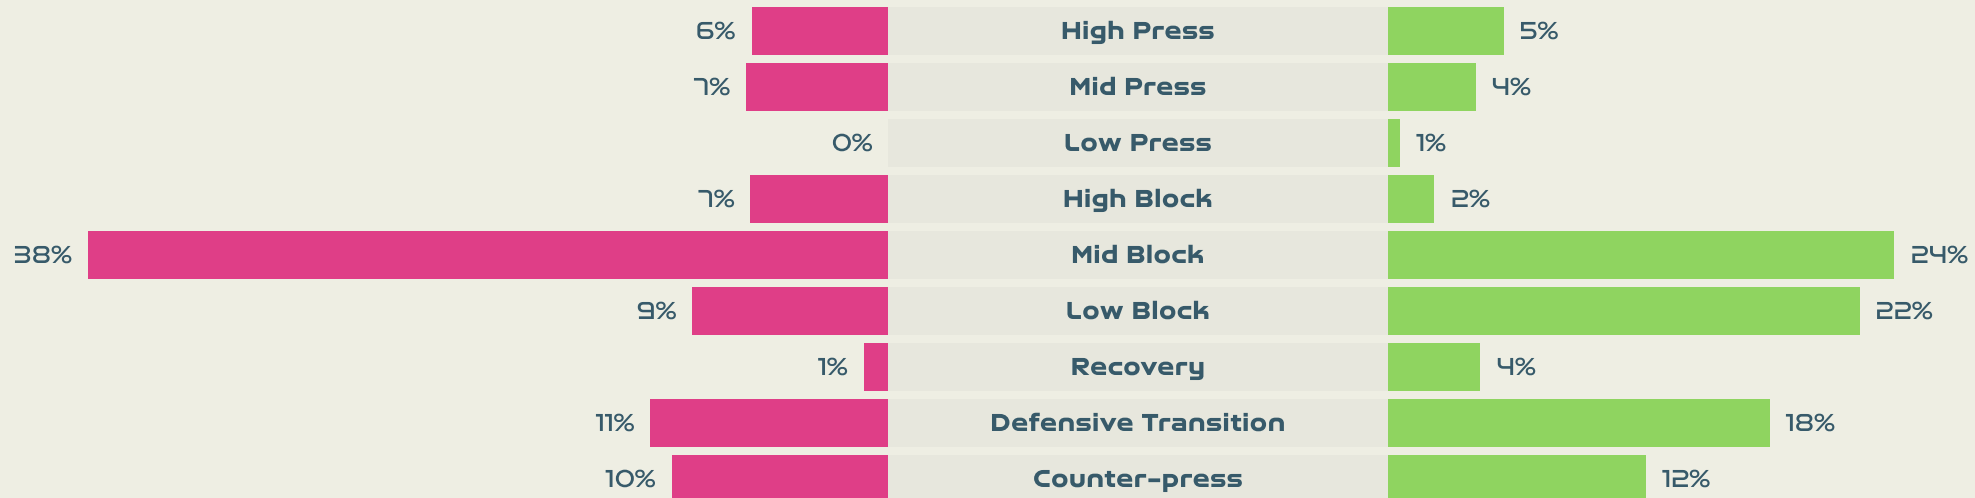

OUT OF POSSESSION