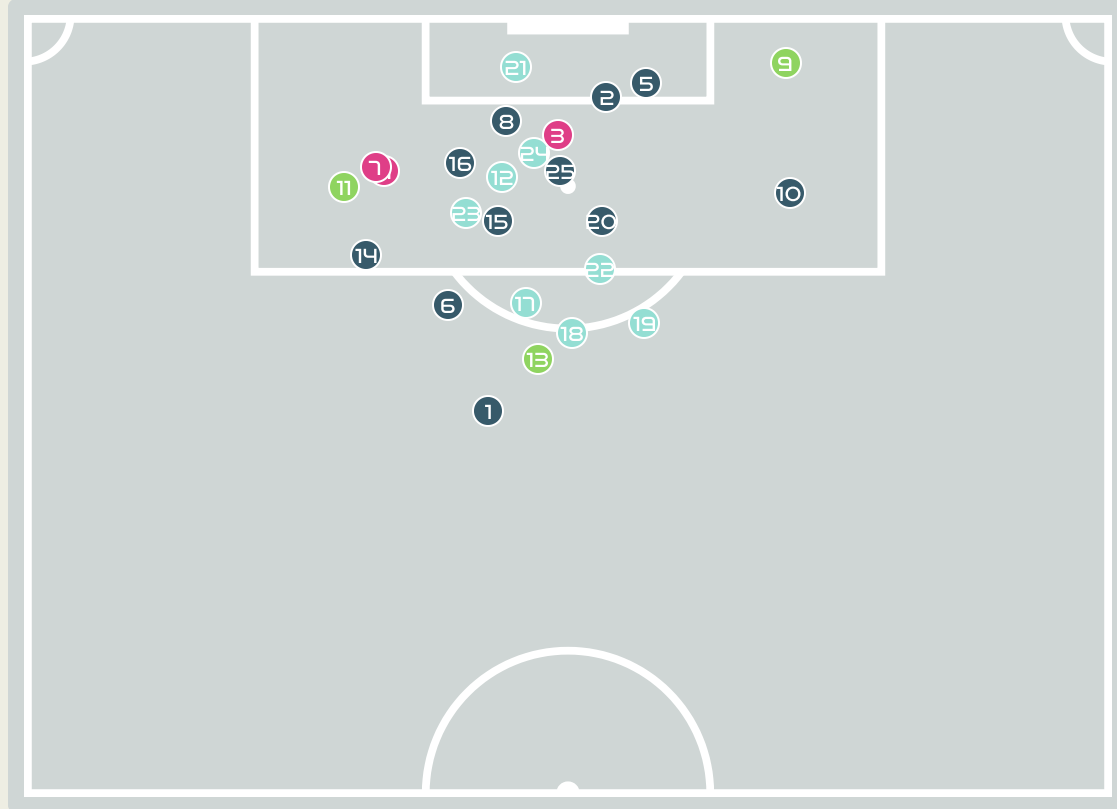

Intervention Body Type

- Head
- Hands
- Upper Body
- Lower Body
- Feet

6

Total Attempts on Goal Faced

100

Save %

Total Attempts on Goal Faced	Total Goal Interventions	Save & Retain	Deflect & Retain	Save & Deflect	Save Attempt	No Save Attempt
6	5	4	0	1	0	1

Costa Rica

Goal Prevention

25

Total Attempts on Goal Faced

80

Save %

Total Attempts on Goal Faced	Total Goal Interventions	Save & Retain	Deflect & Retain	Save & Deflect	Save Attempt	No Save Attempt
25	11	8	0	3	3	11