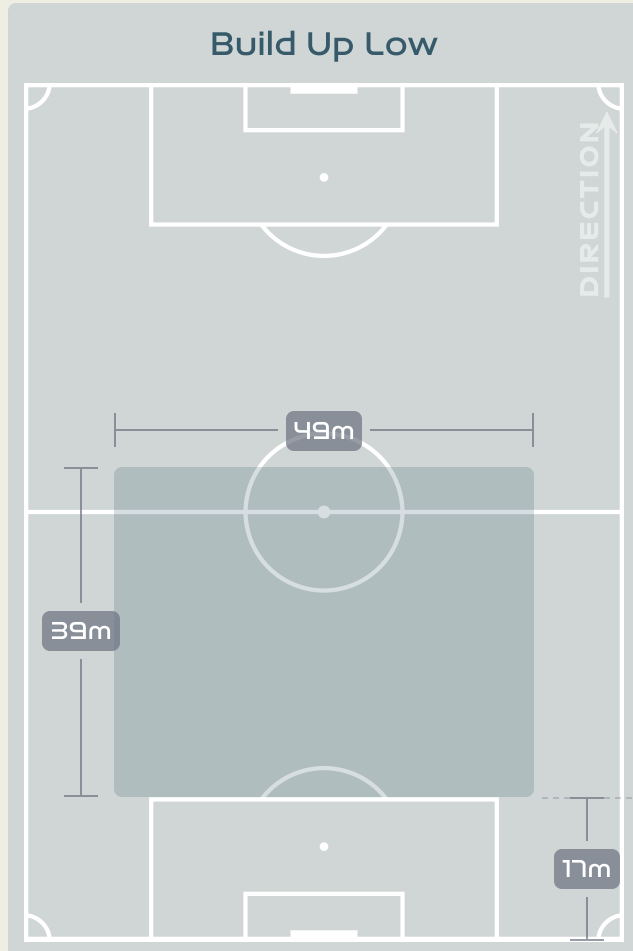

Phases of Play

IN POSSESSION

OUT OF POSSESSION

IN POSSESSION

Japan v Costa Rica

In Possession Line Height & Team Length

In Possession Line Height & Team Length

Line Breaks

Japan

Attempted Line Breaks

155

Attempted Line Breaks 2

Inside Shape 1
Outside Shape 1

Attempted Line Breaks 98

Inside Shape 58
Outside Shape 40

Attempted Line Breaks 55