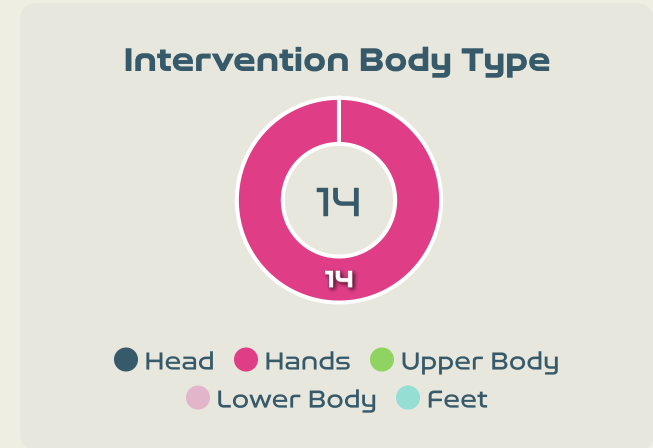

Intervention Body Type

- Head
- Hands
- Upper Body
- Lower Body
- Feet

6

Total Attempts on Goal Faced

100

Save %

Total Attempts on Goal Faced	Total Goal Interventions	Save & Retain	Deflect & Retain	Save & Deflect	Save Attempt	No Save Attempt
6	5	4	0	1	0	1

Costa Rica

Goal Prevention

25

Total Attempts on Goal Faced

80

Save %

Total Attempts on Goal Faced	Total Goal Interventions	Save & Retain	Deflect & Retain	Save & Deflect	Save Attempt	No Save Attempt
25	11	8	0	3	3	11

Aerial Control

Delivery Types Faced

Total	In Swing	Out Swing	Driven	Lofted	Cutback	Push
1	0	0	0	1	0	0

Aerial Control

Delivery Types Faced

Total	In Swing	Out Swing	Driven	Lofted	Cutback	Push
27	8	2	2	12	1	2