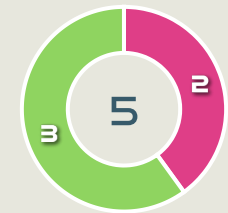

Goal Prevention

- Deflect and Retain
- Save and Deflect
- Save and Retain
- No Save Attempt
- Save Attempt

Intervention Type

- Deflect & Retain
- Save & Deflect
- Save & Retain
- No Save Attempt
- Save Attempt

Intervention Body Type

- Head
- Hands
- Upper Body
- Lower Body
- Feet

6

Total Attempts on Goal Faced

100

Save %

Total Attempts on Goal Faced	Total Goal Interventions	Save & Retain	Deflect & Retain	Save & Deflect	Save Attempt	No Save Attempt
6	5	4	0	1	0	1