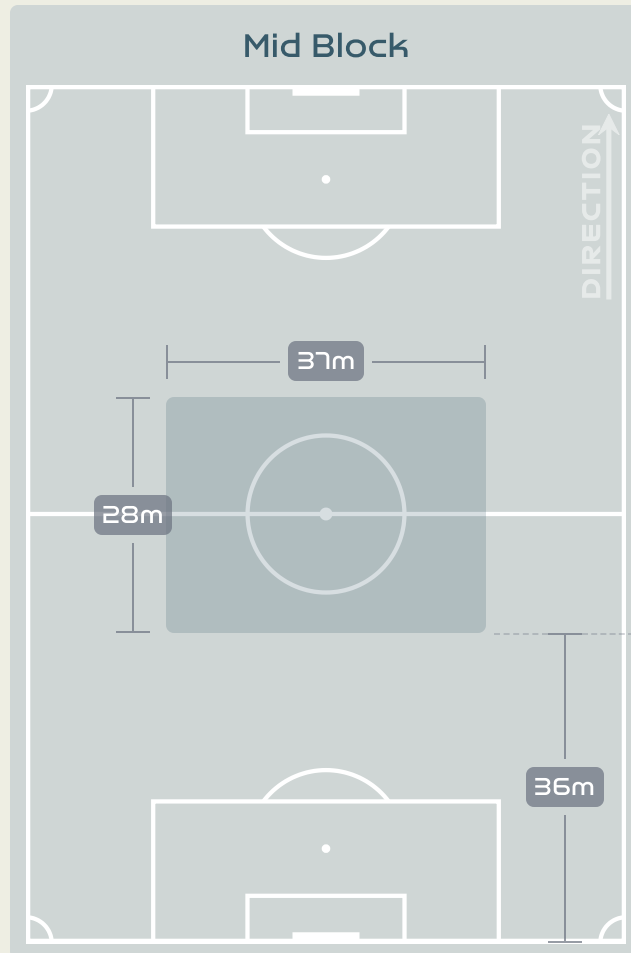

Costa Rica

Defensive Actions

Blocks

Possession Contests

Most Possession Regains

14

SOLERA Daniela
GOALKEEPER

#	Player	Total Possession Regains
23	SOLERA Daniela	14
2	GUILLEN Gabriela	1
3	COTO Maria Paula	8
4	BENAVIDES Mariana	4
7	HERRERA Melissa	2
9	SALAS Maria Paula	1
12	ELIZONDO Maria Paula	2
14	CHINCHILLA Priscilla	3
15	GRANADOS Cristin	1
16	ALVARADO Katherine	3
20	VILLALOBOS Fabiola	9
10	VILLALOBOS Gloriana	1
11	RODRIGUEZ Raquel	2
21	SCOTT Sheika	1

Defensive Line Height & Team Length

Defensive Line Height & Team Length

Defensive Pressure

210	Total Pressures	330
47	Direct Pressures	63
1.4s	Avg Pressure Duration	1.53s
72	Forced Turnovers	64
11.21s	Ball Recovery Time	12.93s
106	Pushing on into Pressing	140
224	Pushing on	336
27	Pressing Direction Inside	62
129	Pressing Direction Outside	178