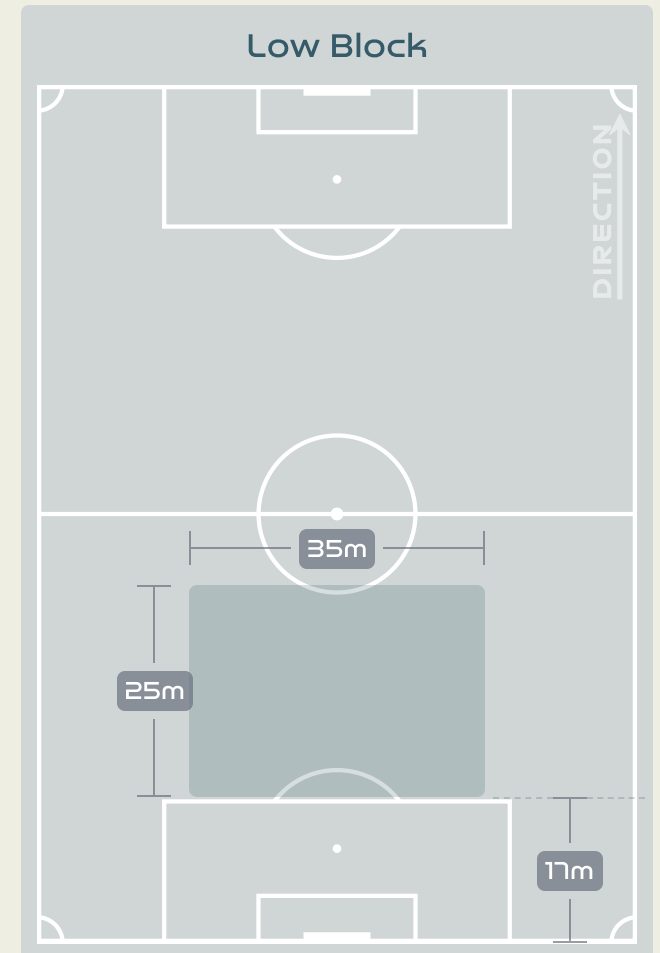

Defensive Line Height & Team Length

Defensive Line Height & Team Length

Defensive Pressure

210	Total Pressures	330
47	Direct Pressures	63
1.4s	Avg Pressure Duration	1.53s
72	Forced Turnovers	64
11.21s	Ball Recovery Time	12.93s
106	Pushing on into Pressing	140
224	Pushing on	336
27	Pressing Direction Inside	62
129	Pressing Direction Outside	178