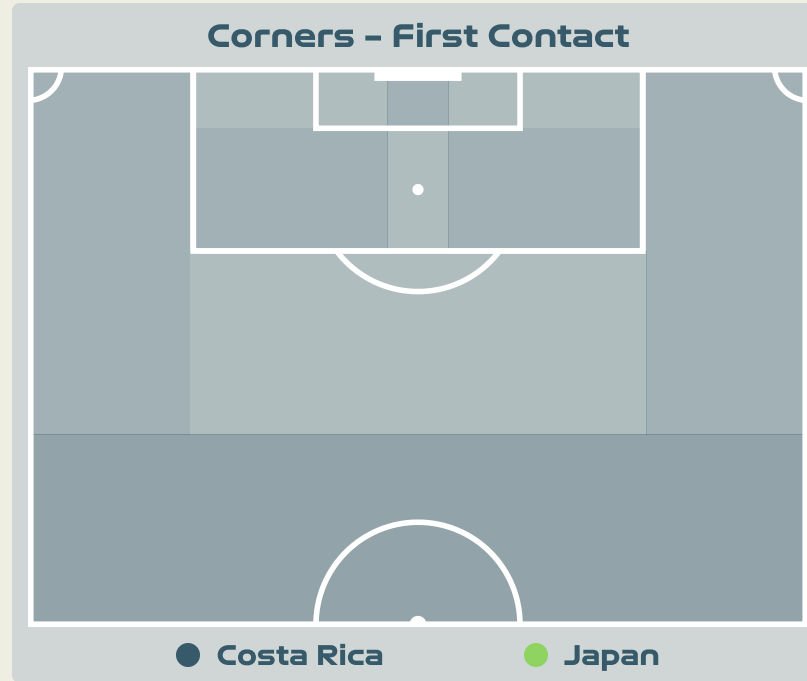

Set Plays - Corners

Delivery Type	From Left Side	From Right Side	Total
Direct to Area	0	0	0
Short	0	0	0
Edge of Penalty Area	0	0	0

Delivery Style	Total
Inswing	0
Outswing	0
Driven	0

Free Kicks	
Type	Total
Direct	7
Direct (on target)	0
Direct (off target)	0
Indirect	1