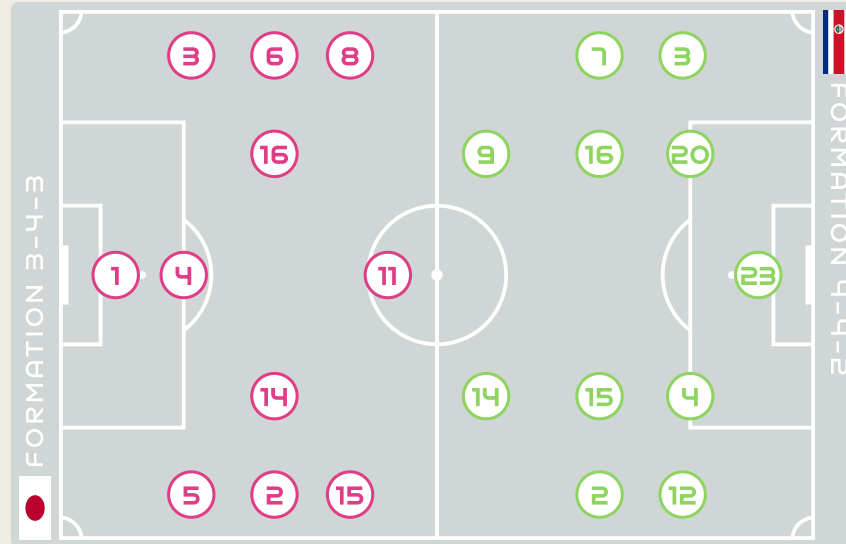

SUBSTITUTES

18	GK	TANAKA Momoko	
21	GK	HIRAO Chika	
7	MF	MIYAZAWA Hinata	↑ 59'
9	FW	UEKI Riko	↑ 59'
10	MF	NAGANO Fuka	↑ 74'
12	DF	TAKAHASHI Hana	
13	MF	ENDO Jun	
17	MF	SEIKE Kiko	↑ 74'
19	DF	MORIYA Miyabi	↑ 90+1'
20	FW	HAMANO Maika	
22	FW	CHIBA Remina	
23	DF	ISHIKAWA Rion	