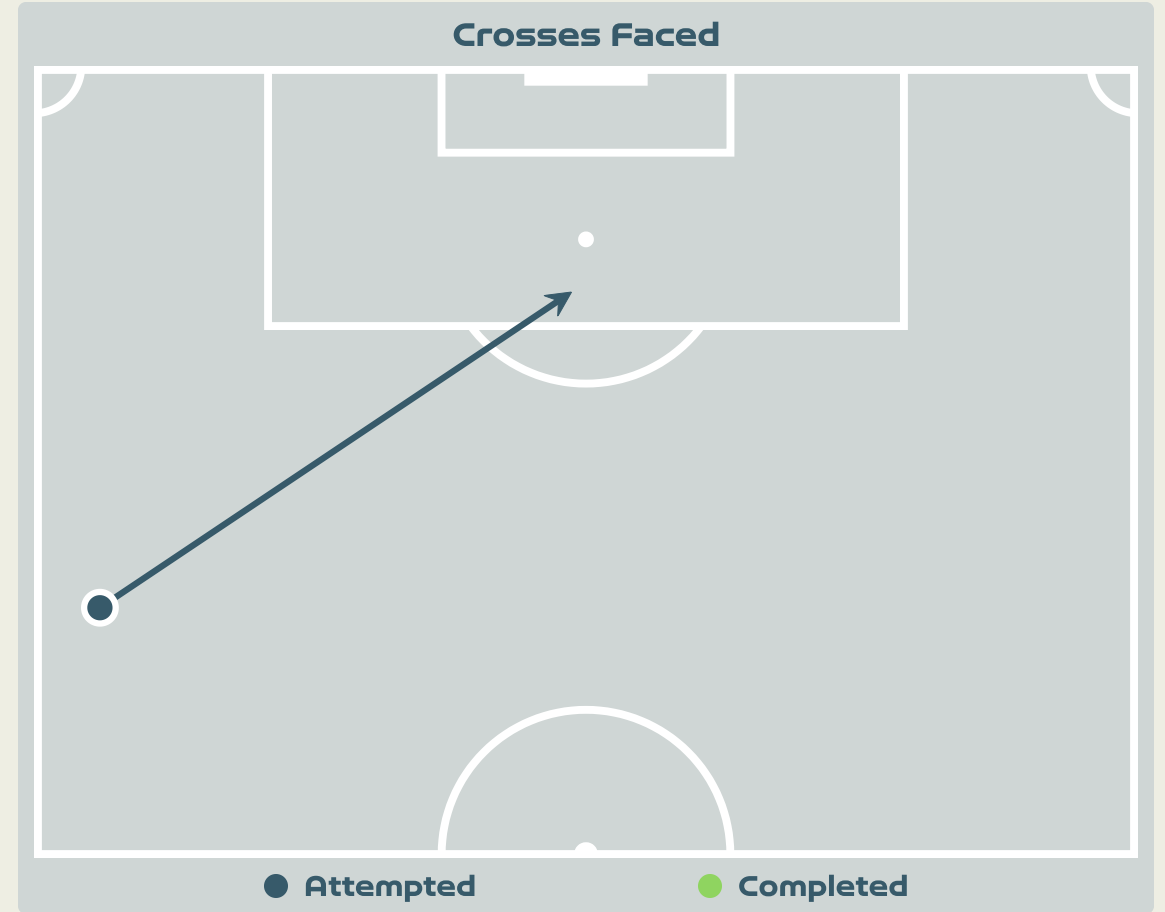

Costa Rica

Goal Prevention

25

Total Attempts on Goal Faced

80

Save %

Total Attempts on Goal Faced	Total Goal Interventions	Save & Retain	Deflect & Retain	Save & Deflect	Save Attempt	No Save Attempt
25	11	8	0	3	3	11

Aerial Control

Delivery Types Faced

Total	In Swing	Out Swing	Driven	Lofted	Cutback	Push
1	0	0	0	1	0	0

Aerial Control

Delivery Types Faced

Total	In Swing	Out Swing	Driven	Lofted	Cutback	Push
27	8	2	2	12	1	2