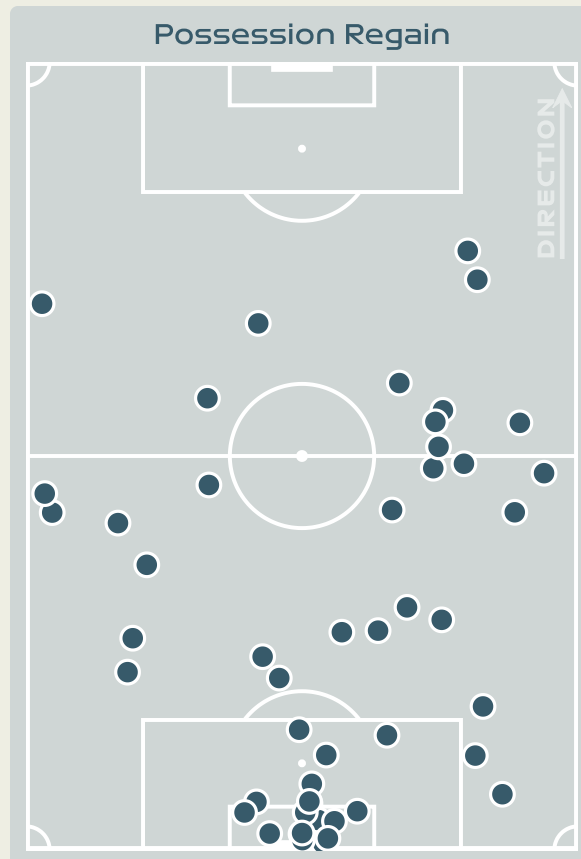

Most Possession Regains

12

MINAMI Moeka
LEFT BACK

#	Player	Total Possession Regains
1	YAMASHITA Ayaka	4
2	SHIMIZU Risa	5
3	MINAMI Moeka	12
4	KUMAGAI Saki	4
5	MIYAKE Shiori	7
6	SUGITA Hina	4
8	NAOMOTO Hikaru	1
11	TANAKA Mina	1
14	HASEGAWA Yui	7
15	FUJINO Aoba	0
16	HAYASHI Honoka	3
7	MIYAZAWA Hinata	0
9	UEKI Riko	3
10	NAGANO Fuka	1
17	SEIKE Kiko	1
19	MORIYA Miyabi	1

Costa Rica

Defensive Actions

Blocks

Possession Contests

Most Possession Regains

14

SOLERA Daniela
GOALKEEPER

#	Player	Total Possession Regains
23	SOLERA Daniela	14
2	GUILLEN Gabriela	1
3	COTO Maria Paula	8
4	BENAVIDES Mariana	4
7	HERRERA Melissa	2
9	SALAS Maria Paula	1
12	ELIZONDO Maria Paula	2
14	CHINCHILLA Priscilla	3
15	GRANADOS Cristin	1
16	ALVARADO Katherine	3
20	VILLALOBOS Fabiola	9
10	VILLALOBOS Gloriana	1
11	RODRIGUEZ Raquel	2
21	SCOTT Sheika	1