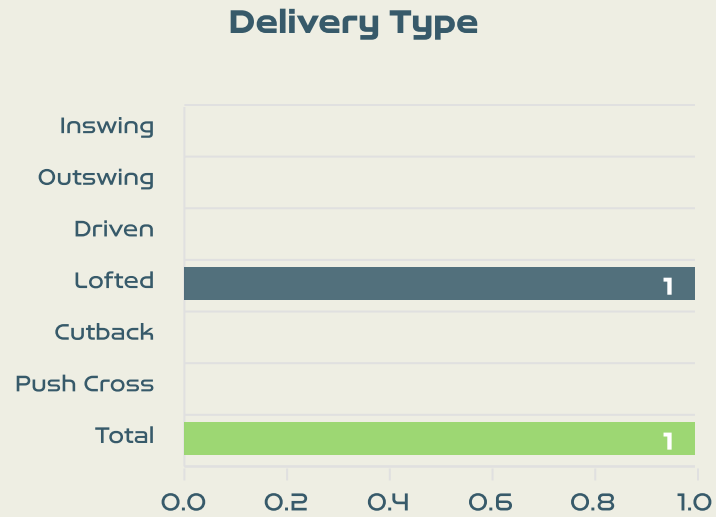

Crosses (Open Play)

#	Player	Inswing	Outswing	Driven	Lofted	Cutback	Push Cross	Total Attempted
23	SOLERA Daniela	0	0	0	0	0	0	0
2	GUILLEN Gabriela	0	0	0	0	0	0	0
3	COTO Maria Paula	0	0	0	0	0	0	0
4	BENAVIDES Mariana	0	0	0	0	0	0	0
7	HERRERA Melissa	0	0	0	0	0	0	0
9	SALAS Maria Paula	0	0	0	0	0	0	0
12	ELIZONDO Maria Paula	0	0	0	1	0	0	1
14	CHINCHILLA Priscilla	0	0	0	0	0	0	0
15	GRANADOS Cristin	0	0	0	0	0	0	0
16	ALVARADO Katherine	0	0	0	0	0	0	0
20	VILLALOBOS Fabiola	0	0	0	0	0	0	0
10	VILLALOBOS Gloriana	0	0	0	0	0	0	0
11	RODRIGUEZ Raquel	0	0	0	0	0	0	0
21	SCOTT Sheika	0	0	0	0	0	0	0