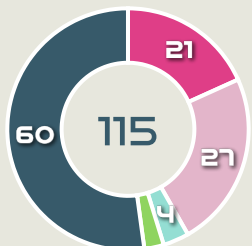

65

Offers Made in Final Third

Offers Made Inside Shape

Offers Made Outside Shape

201

Offers Made in Middle Third

85

Offers Made in Defensive Third

#	Player	Offers Made	Offers Received	% Made & Received
23	SOLERA Daniela	3	3	100%
2	GUILLEN Gabriela	23	4	17.4%
3	COTO Maria Paula	13	2	15.4%
4	BENAVIDES Mariana	18	12	66.7%
7	HERRERA Melissa	48	6	12.5%
9	SALAS Maria Paula	15	5	33.3%
12	ELIZONDO Maria Paula	14	4	28.6%
14	CHINCHILLA Priscilla	19	4	21.1%
15	GRANADOS Cristin	49	8	16.3%
16	ALVARADO Katherine	66	17	25.8%
20	VILLALOBOS Fabiola	17	7	41.2%
10	VILLALOBOS Gloriana	27	5	18.5%
11	RODRIGUEZ Raquel	30	7	23.3%
21	SCOTT Sheika	9	4	44.4%

Japan

Movement to Receive

Movement Types by Phase

Final Third Phase

Progression Phase

Build Up Phase

All Movement Types

- In Front
- In Between
- Out to In
- In to Out
- In Behind