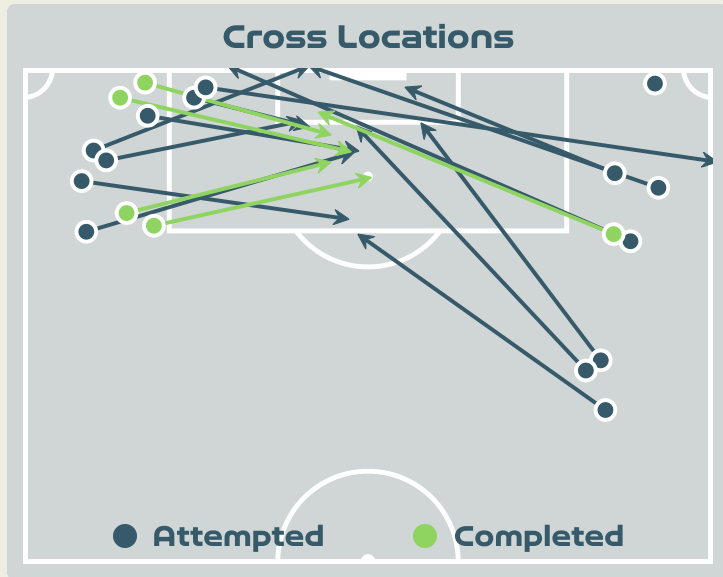

Attempts at Goal

Time	Player	Outcome	Body Part	Delivery Type
49	14 HASEGAWA Yui	On Target - Saved	Left Foot	Pass
53	15 FUJINO Aoba	Off Target - Saved	Right Foot	Pass
67	7 MIYAZAWA Hinata	Off Target	Left Foot	Loose Ball
71	9 UEKI Riko	On Target - Saved	Head	Other
76	7 MIYAZAWA Hinata	On Target - Saved	Right Foot	Pass
78	17 SEIKE Kiko	On Target - Saved	Right Foot	Pass
92	9 UEKI Riko	On Target - Saved	Head	Cross
93	9 UEKI Riko	Off Target	Head	Pass

Attempts at Goal

Key	Outcome	Shots
	Goals	0
	On Target	2
	Off Target	3
	Blocked	1
	Incomplete	0

Attempts at Goal

Costa Rica

Time	Player	Outcome	Body Part	Delivery Type
17	2 GUILLEN Gabriela	Off Target - Saved	Right Foot	Other
29	7 HERRERA Melissa	Off Target - Saved	Right Foot	Loose Ball
52	10 VILLALOBOS Gloriana	Incomplete - Blocked	Right Foot	Pass
80	10 VILLALOBOS Gloriana	On Target - Saved	Right Foot	Pass
84	4 BENAVIDES Mariana	On Target - Saved	Head	Freekick
94	21 SCOTT Sheika	Off Target - Saved	Right Foot	Pass

Crosses (Open Play)

Delivery Type

Attempted

19

Completed

5

Most Crosses Attempted

7