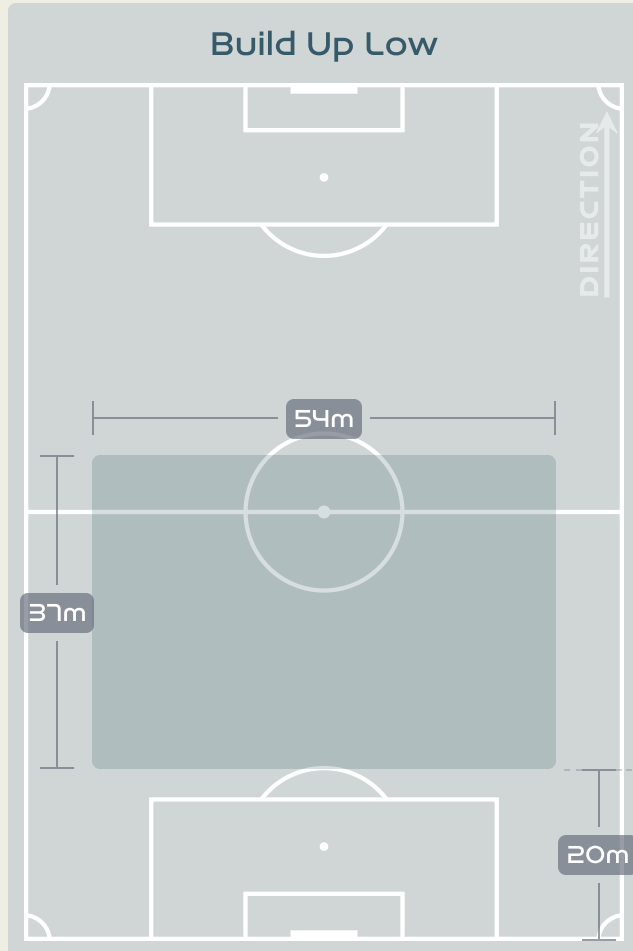

Phases of Play

IN POSSESSION

OUT OF POSSESSION

IN POSSESSION

Japan v Costa Rica

In Possession Line Height & Team Length

In Possession Line Height & Team Length

Line Breaks

Japan

Attempted Line Breaks

155

Attempted Line Breaks 2

Inside Shape 1
Outside Shape 1

Attempted Line Breaks 98

Inside Shape 58
Outside Shape 40

Attempted Line Breaks 55