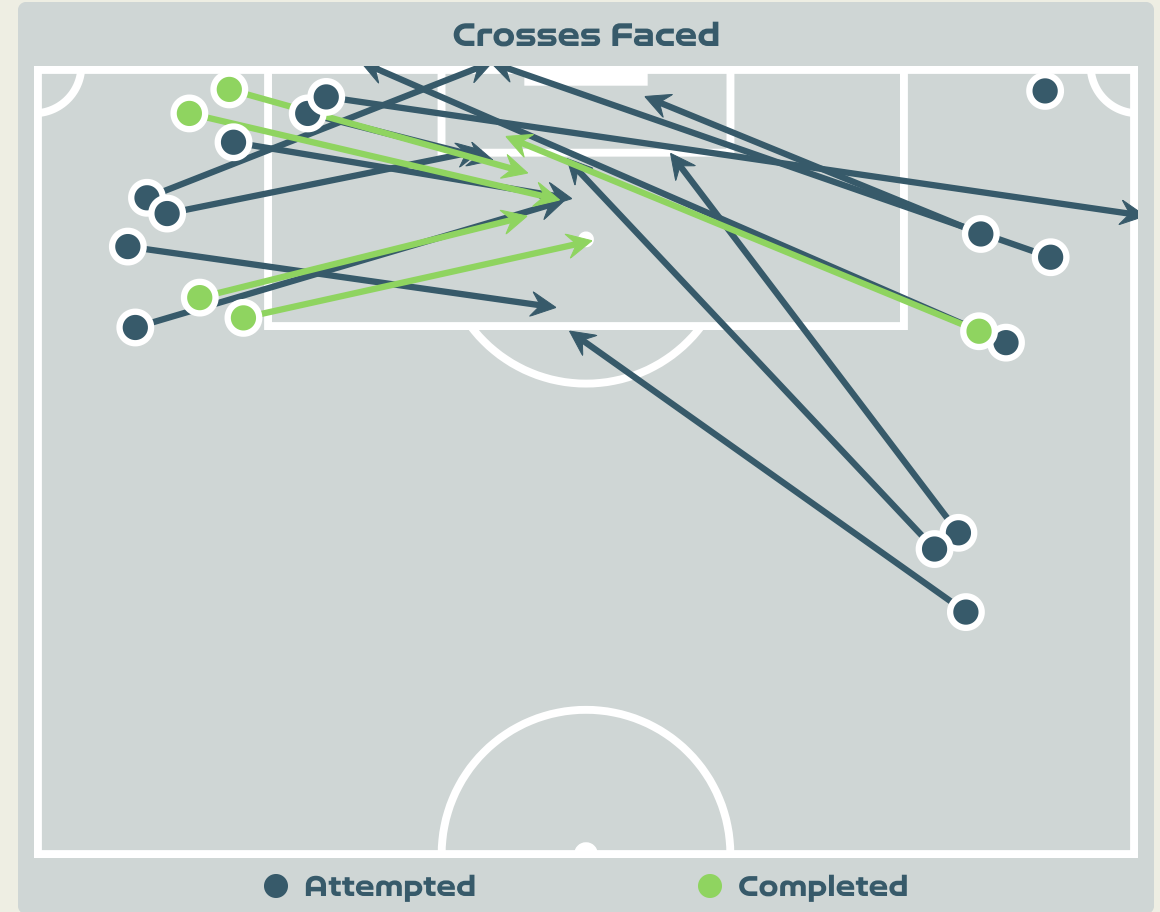

Aerial Control

Delivery Types Faced

Total	In Swing	Out Swing	Driven	Lofted	Cutback	Push
1	0	0	0	1	0	0

Aerial Control

Delivery Types Faced

Total	In Swing	Out Swing	Driven	Lofted	Cutback	Push
27	8	2	2	12	1	2