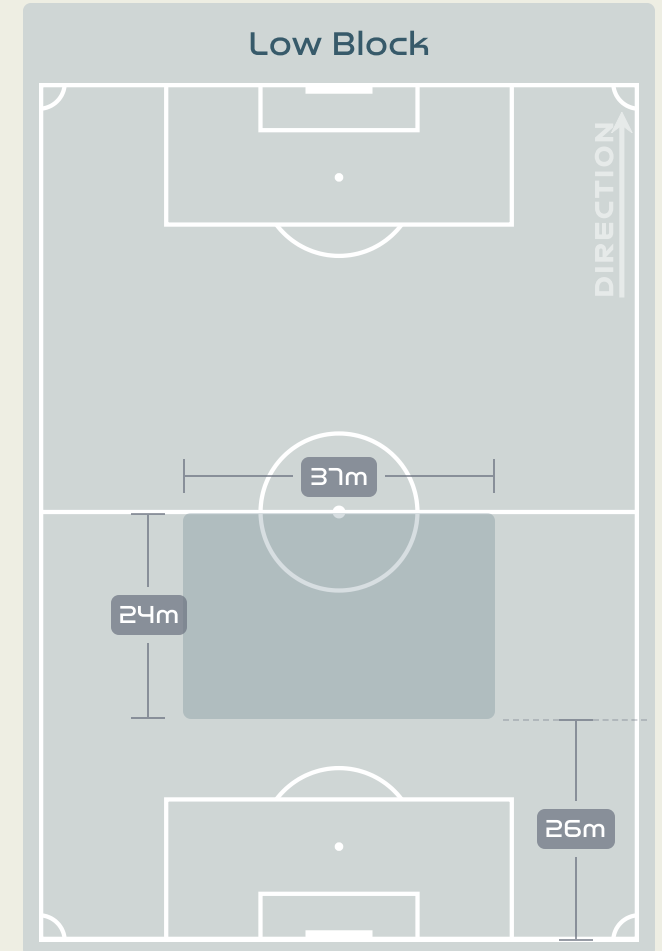

Costa Rica

Defensive Actions

Blocks

Possession Contests

Most Possession Regains

14

SOLERA Daniela
GOALKEEPER

#	Player	Total Possession Regains
23	SOLERA Daniela	14
2	GUILLEN Gabriela	1
3	COTO Maria Paula	8
4	BENAVIDES Mariana	4
7	HERRERA Melissa	2
9	SALAS Maria Paula	1
12	ELIZONDO Maria Paula	2
14	CHINCHILLA Priscilla	3
15	GRANADOS Cristin	1
16	ALVARADO Katherine	3
20	VILLALOBOS Fabiola	9
10	VILLALOBOS Gloriana	1
11	RODRIGUEZ Raquel	2
21	SCOTT Sheika	1

Defensive Line Height & Team Length

Defensive Line Height & Team Length

Defensive Pressure

210	Total Pressures	330
47	Direct Pressures	63
1.4s	Avg Pressure Duration	1.53s
72	Forced Turnovers	64
11.21s	Ball Recovery Time	12.93s
106	Pushing on into Pressing	140
224	Pushing on	336
27	Pressing Direction Inside	62
129	Pressing Direction Outside	178