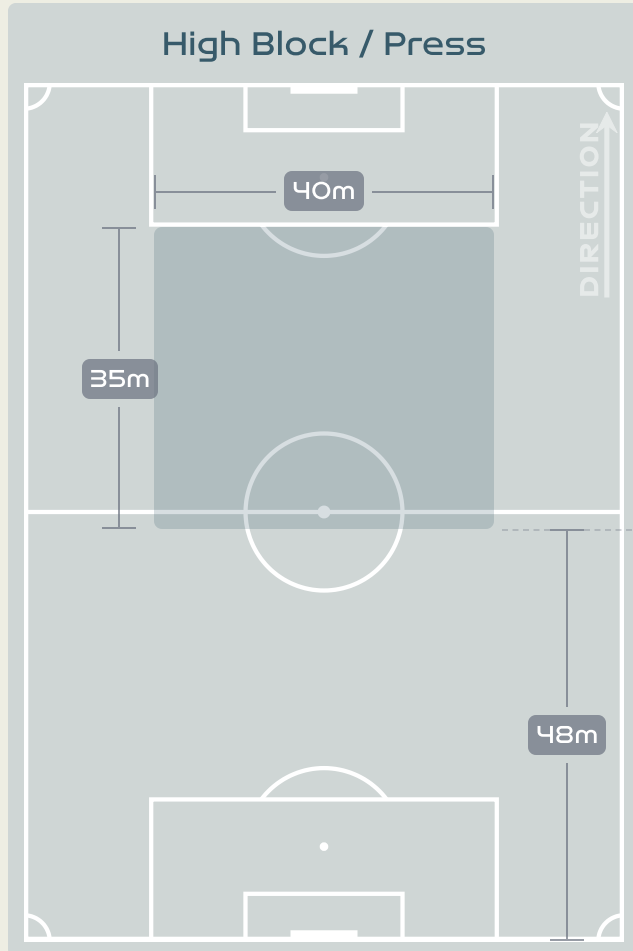

Defensive Line Height & Team Length

Defensive Line Height & Team Length

Defensive Pressure

210	Total Pressures	330
47	Direct Pressures	63
1.4s	Avg Pressure Duration	1.53s
72	Forced Turnovers	64
11.21s	Ball Recovery Time	12.93s
106	Pushing on into Pressing	140
224	Pushing on	336
27	Pressing Direction Inside	62
129	Pressing Direction Outside	178