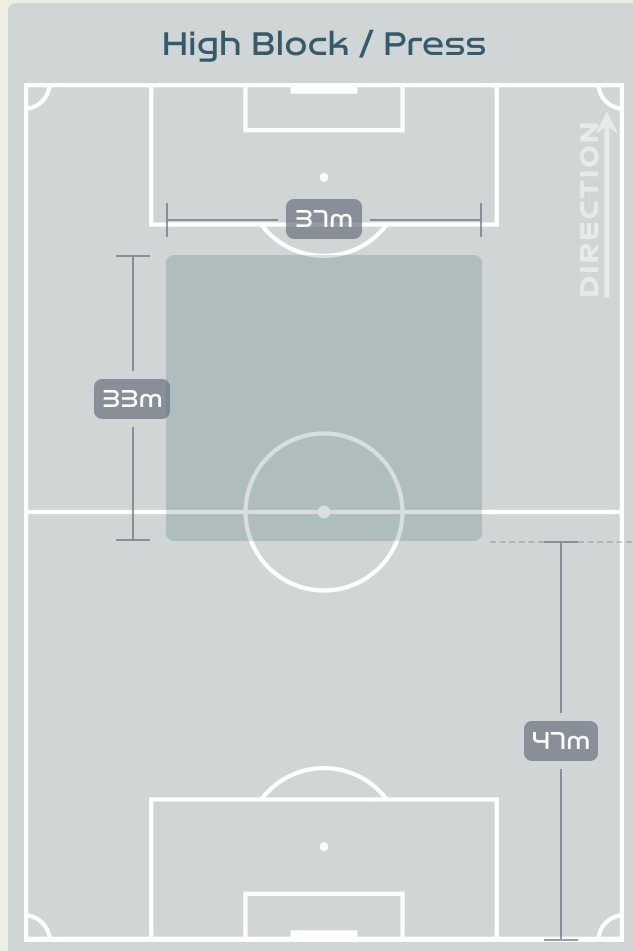

Defensive Line Height & Team Length

Defensive Line Height & Team Length

Defensive Pressure

Germany

165	Total Pressures	374
49	Direct Pressures	87
1.29s	Avg Pressure Duration	1.33s
92	Forced Turnovers	96
6.3s	Ball Recovery Time	16.12s
75	Pushing on into Pressing	145
148	Pushing on	314
20	Pressing Direction Inside	60
85	Pressing Direction Outside	215