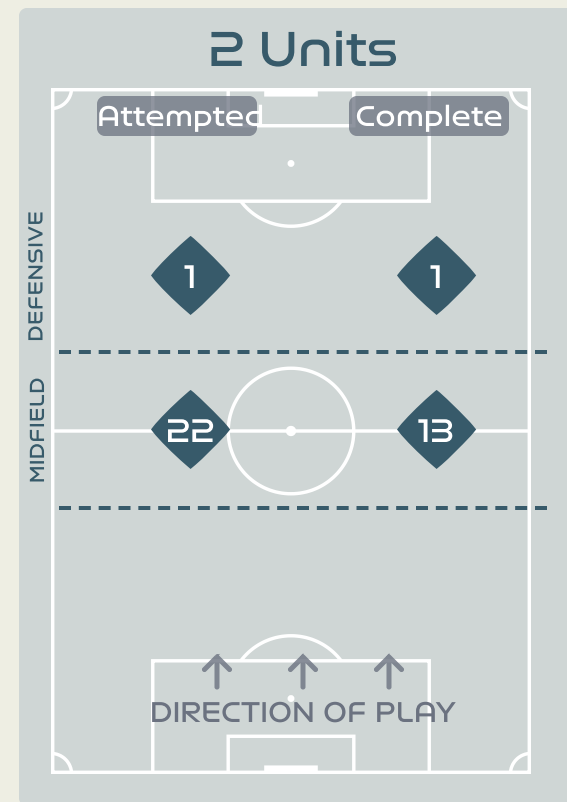

Inside Shape 5

Outside Shape 4

Attempted Line Breaks 62

Inside Shape 41

Outside Shape 21

Attempted Line Breaks 23

Inside Shape 13

Outside Shape 10

Line Breaks

					4 Units				3 Units			2 Units		Direction			Distribution Type		
#	Player	Line Breaks Attempted	Line Breaks Completed	Line Break Completion %	Attacking Line	Attacking Midfield Line	Midfield Line	Defensive Line	Attacking Line	Midfield Line	Defensive Line	Midfield Line	Defensive Line	Through	Around	Over	Pass	Cross	Ball Progression
1	FROHMS Merle	1	0	0%	0	0	0	0	1	0	0	0	0	0	0	1	1	0	0
3	HENDRICH Kathrin	27	24	88%	1	0	0	1	19	4	0	2	0	4	15	8	27	0	0
9	HUTH Svenja	18	16	88%	0	1	0	0	2	7	0	7	1	7	3	8	17	1	0
11	POPP Alexandra	7	5	71%	0	0	0	0	0	5	1	1	0	4	1	2	7	0	0
13	DAEBRITZ Sara	13	11	84%	0	0	0	0	4	2	2	4	1	6	6	1	12	0	1
17	RAUCH Felicitas	32	28	87%	0	0	0	0	12	14	0	6	0	6	16	10	31	0	1
18	LEUPOLZ Melanie	18	14	77%	0	0	0	0	7	3	2	6	0	7	7	4	18	0	0
19	BUEHL Klara	5	1	20%	0	0	0	0	0	2	1	0	2	2	2	1	1	2	2
20	MAGULL Lina	5	4	80%	0	0	0	0	0	1	1	3	0	2	3	0	5	0	0
22	BRAND Jule	8	6	75%	0	0	0	1	1	3	0	0	3	4	2	2	5	0	3
23	DOORSOUN Sara	15	9	60%	0	0	0	0	7	5	0	3	0	3	5	7	15	0	0
2	HAGEL Chantal	2	2	100%	0	0	0	0	2	0	0	0	0	0	1	1	2	0	0
7	SCHUELLER Lea	5	2	40%	0	0	1	0	0	1	0	1	2	2	2	1	5	0	0
10	FREIGANG Laura	1	0	0%	0	0	0	0	0	0	0	0	1	1	0	0	1	0	0
14	LATTWEIN Lena	4	3	75%	0	0	0	0	2	1	0	1	0	2	1	1	3	1	0
16	ANYOMI Nicole	4	3	75%	0	0	0	0	0	2	0	1	1	1	2	1	4	0	0