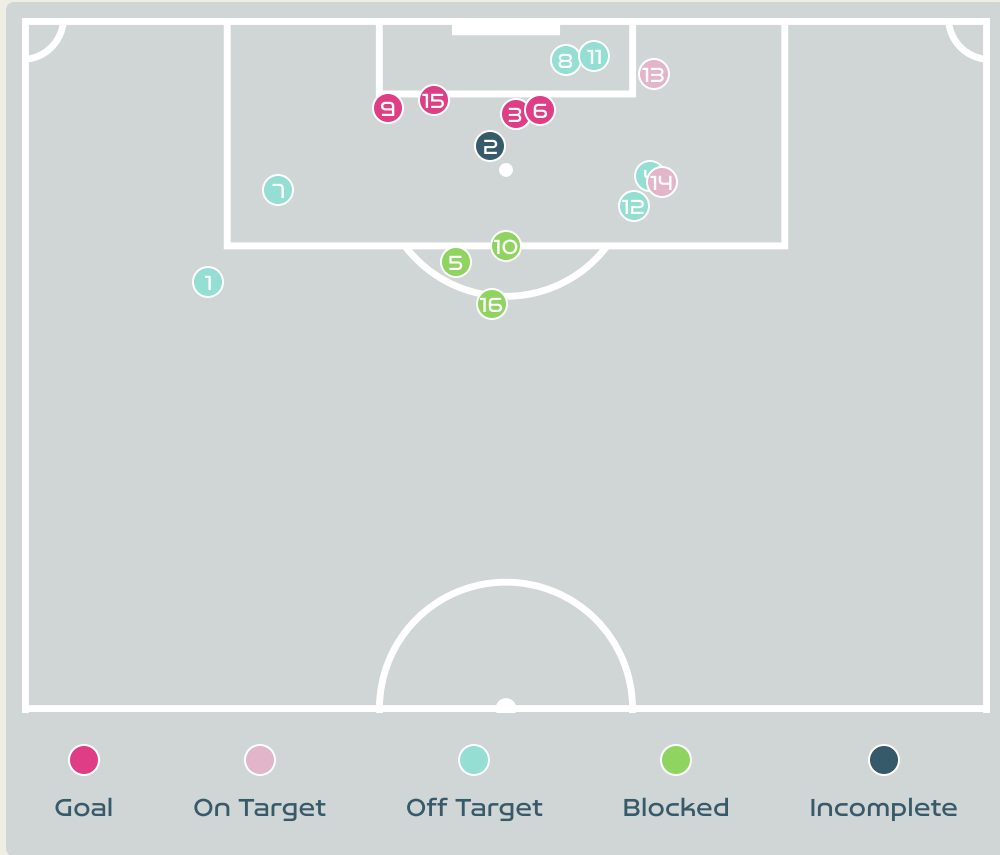

Attempts at Goal

Key	Outcome	Shots
	Goals	4
	On Target	2
	Off Target	6
	Blocked	3
	Incomplete	1