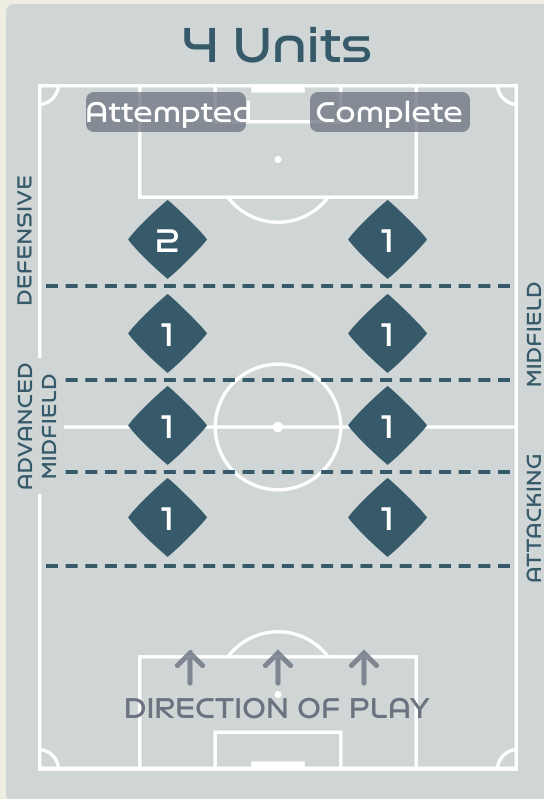

In Possession Line Height & Team Length

Line Breaks

Germany

Attempted Line Breaks

165

Attempted Line Breaks 5

Inside Shape 2
Outside Shape 3

Attempted Line Breaks 114

Inside Shape 67
Outside Shape 47

Attempted Line Breaks 46

Inside Shape 34
Outside Shape 12

Line Breaks

Morocco

Attempted Line Breaks

94

Attempted Line Breaks 9

Inside Shape 5

Outside Shape 4

Attempted Line Breaks 62

Inside Shape 41

Outside Shape 21

Attempted Line Breaks 23

Inside Shape 13

Outside Shape 10