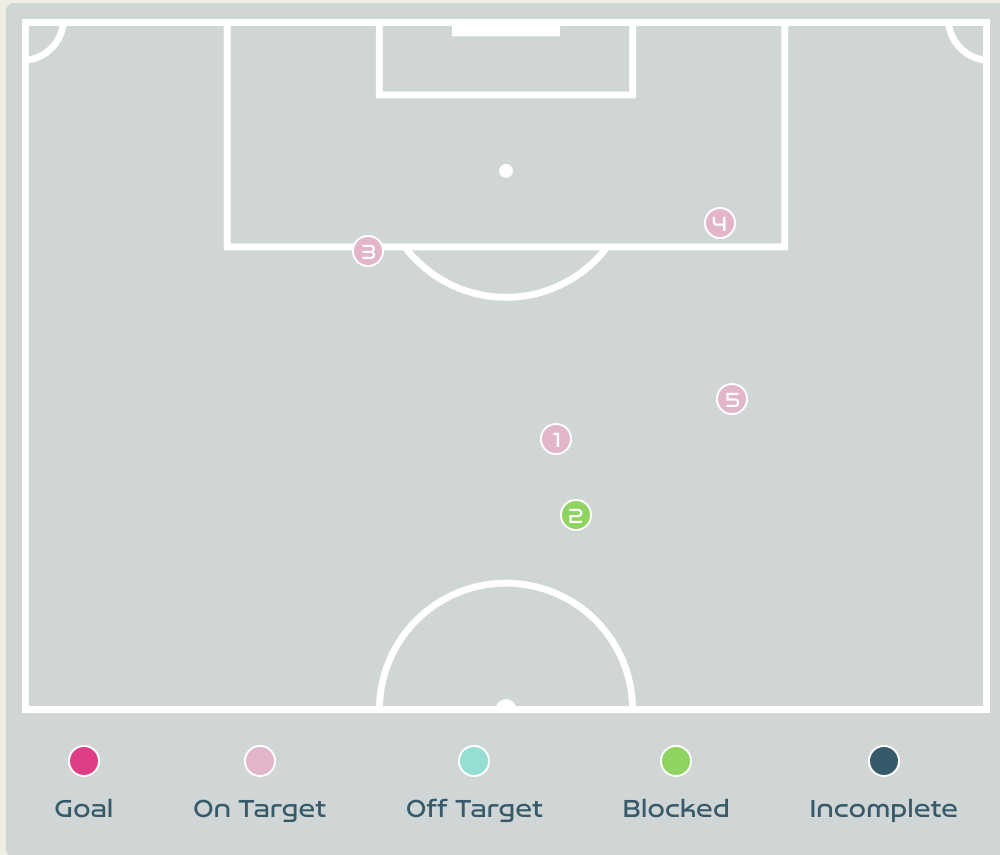

Attempts at Goal

Key	Outcome	Shots
	Goals	4
	On Target	2
	Off Target	6
	Blocked	3
	Incomplete	1

Germany

Attempts at Goal

Time	Player	Outcome	Body Part	Delivery Type
3	19 BUEHL Klara	Off Target	Right Foot	Freekick
10	19 BUEHL Klara	Incomplete - Defensive Event	Head	Other
10	11 POPP Alexandra	On Target - Goal	Head	Cross
13	22 BRAND Jule	Off Target	Left Foot	Cross
25	17 RAUCH Felicitas	Incomplete - Blocked	Left Foot	Loose Ball
38	11 POPP Alexandra	On Target - Goal	Head	Corner
43	11 POPP Alexandra	Off Target	Left Foot	Loose Ball
45	20 MAGULL Lina	Off Target	Right Foot	Pass
45	19 BUEHL Klara	On Target - Goal	Right Foot	Loose Ball
47	19 BUEHL Klara	Incomplete - Blocked	Right Foot	Pass
64	13 DAEBRITZ Sara	Off Target	Head	Corner
76	22 BRAND Jule	Off Target	Left Foot	Loose Ball
77	22 BRAND Jule	On Target - Saved	Right Foot	Pass
89	14 LATTWEIN Lena	On Target - Saved	Right Foot	Pass
89	7 SCHUELLER Lea	On Target - Goal	Right Foot	Other
97	7 SCHUELLER Lea	Incomplete - Blocked	Right Foot	Pass

Attempts at Goal

Key	Outcome	Shots
●	Goals	0
●	On Target	4
●	Off Target	0
●	Blocked	1
●	Incomplete	0

Attempts at Goal

Morocco

Time	Player	Outcome	Body Part	Delivery Type
23	7 CHEBBAK Ghizlane	On Target - Saved	Right Foot	Loose Ball
28	17 AIT EL HAJ Hanane	Incomplete - Blocked	Right Foot	Freekick
50	7 CHEBBAK Ghizlane	On Target - Saved	Left Foot	Pass
86	8 AMANI Salma	On Target - Saved	Right Foot	Pass
92	17 AIT EL HAJ Hanane	Deflected On Target - Saved	Right Foot	Loose Ball