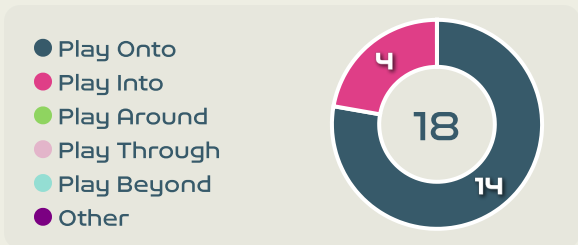

Morocco GK Involvement Timeline

49

Total Involvements

Goalkeeping Distribution

Goalkeeping Distribution

Goal Prevention

5
Total Attempts on Goal Faced

100
Save %

Total Attempts on Goal Faced	Total Goal Interventions	Save & Retain	Deflect & Retain	Save & Deflect	Save Attempt	No Save Attempt
5	4	4	0	0	0	1

Goal Prevention

Intervention Type

- Deflect & Retain
- Save & Deflect
- Save & Retain
- No Save Attempt
- Save Attempt