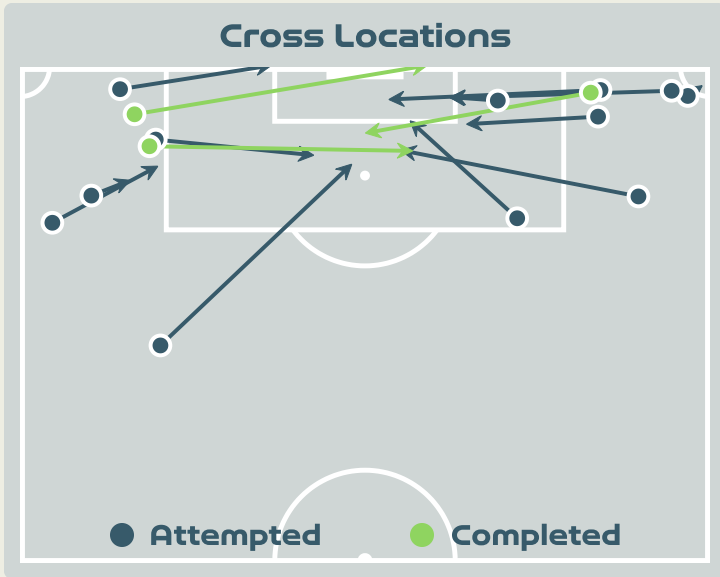

Crosses (Open Play)