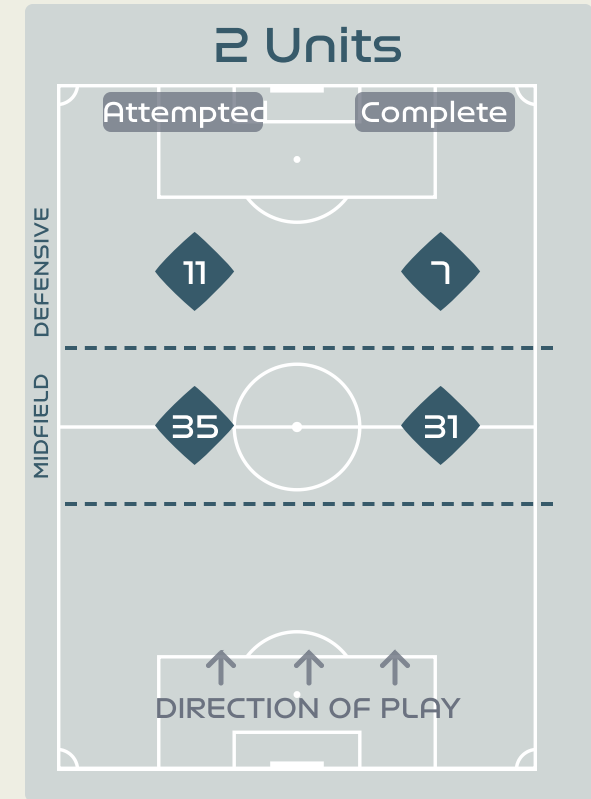

In Possession Line Height & Team Length

Line Breaks

Germany

Attempted Line Breaks

165

Attempted Line Breaks 5

Inside Shape 2
Outside Shape 3

Attempted Line Breaks 114

Inside Shape 67
Outside Shape 47

Attempted Line Breaks 46

Inside Shape 34
Outside Shape 12

Line Breaks

Morocco

Attempted Line Breaks

94

Attempted Line Breaks 9