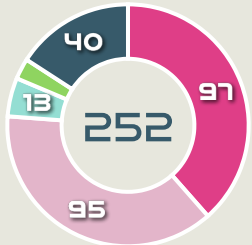

Build Up Phase