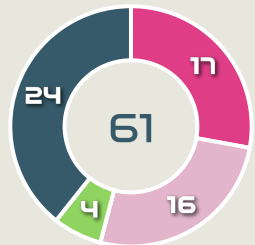

Movement Types Pitch Third

Movement to Receive

Movement Types by Phase

Final Third Phase

Progression Phase

Build Up Phase

All Movement Types

- In Front
- In Between
- Out to In
- In to Out
- In Behind

Top Ranked Players

Type	Player	Movements
In Front	7 CHEBBAK Ghizlane	21
In Between	7 CHEBBAK Ghizlane	26
Out to In	7 CHEBBAK Ghizlane	1
In to Out	11 TAGNAOUT Fatima	5
In Behind	23 AYANE Rosella	24

Movement Types Pitch Third