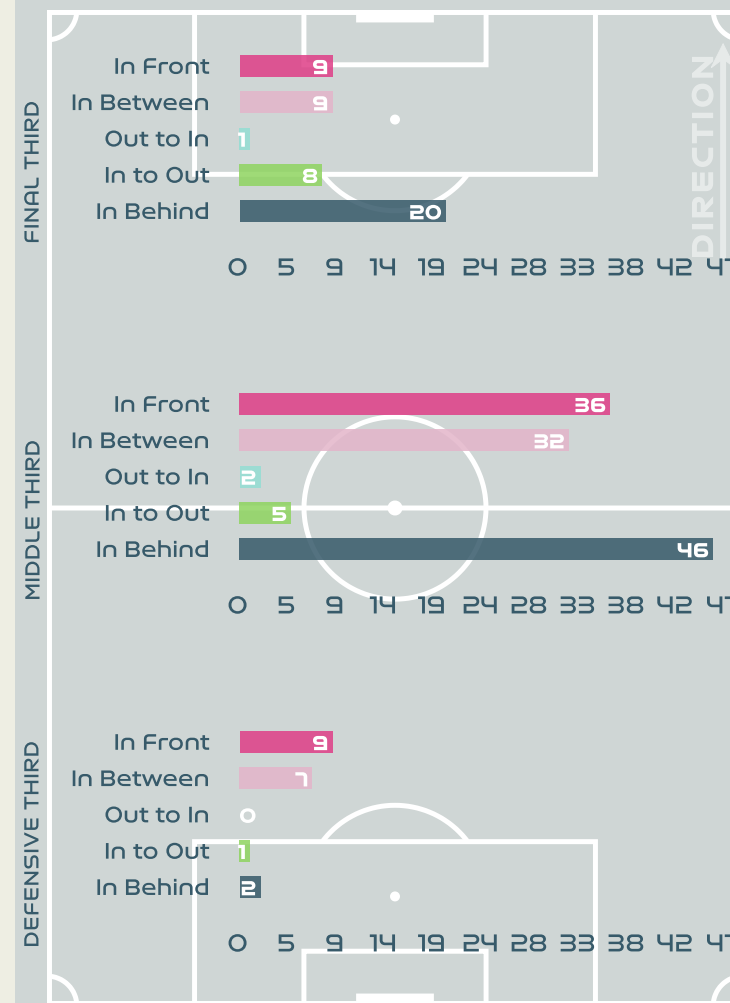

Movement Types Pitch Third

Movement to Receive

Movement Types by Phase

Final Third Phase

Progression Phase

Build Up Phase

All Movement Types

- In Front
- In Between
- Out to In
- In to Out
- In Behind

Top Ranked Players

Type	Player	Movements
In Front	7 CHEBBAK Ghizlane	21
In Between	7 CHEBBAK Ghizlane	26
Out to In	7 CHEBBAK Ghizlane	1
In to Out	11 TAGNAOUT Fatima	5
In Behind	23 AYANE Rosella	24

Movement Types Pitch Third