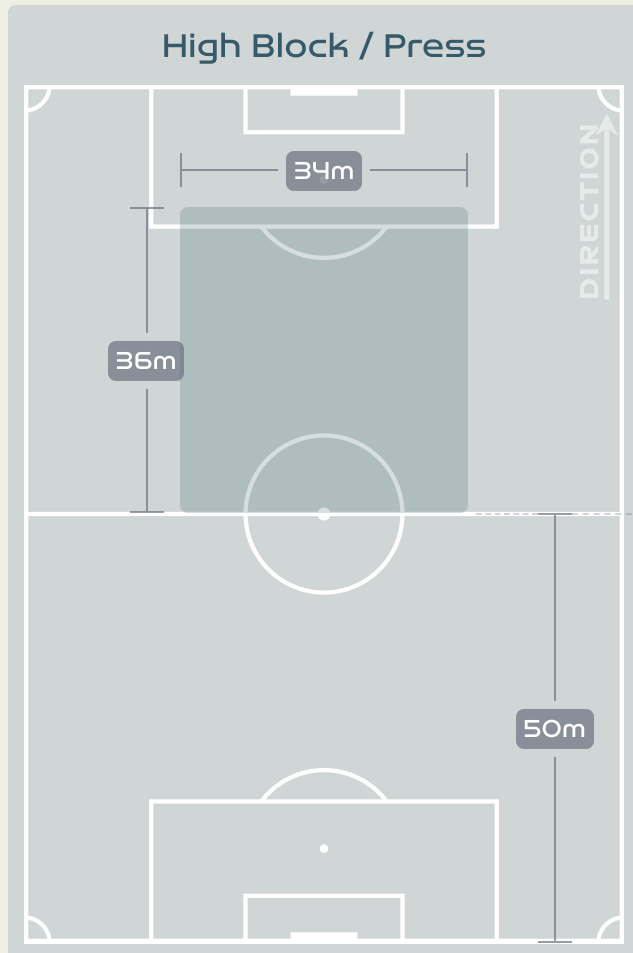

Defensive Line Height & Team Length