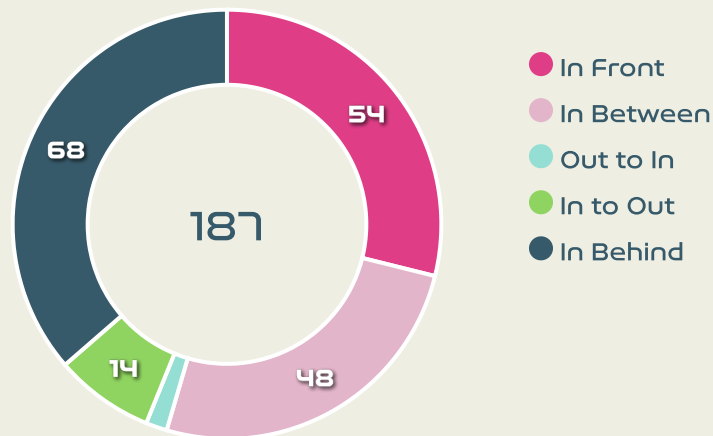

Movement Types Pitch Third

Movement to Receive

Movement Types by Phase

Final Third Phase

Progression Phase

Build Up Phase

All Movement Types

- In Front
- In Between
- Out to In
- In to Out
- In Behind

Top Ranked Players

Type	Player	Movements
In Front	7 CHEBBAK Ghizlane	21
In Between	7 CHEBBAK Ghizlane	26
Out to In	7 CHEBBAK Ghizlane	1
In to Out	11 TAGNAOUT Fatima	5
In Behind	23 AYANE Rosella	24

Movement Types Pitch Third