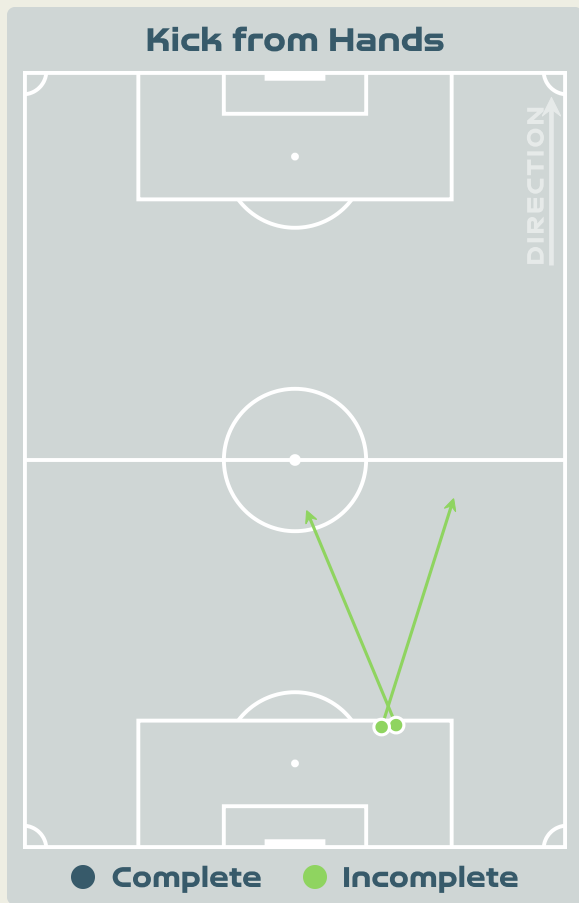

Morocco GK Involvement Timeline

49

Total Involvements

Goalkeeping Distribution

Goalkeeping Distribution

Goal Prevention

5
Total Attempts on Goal Faced

100
Save %