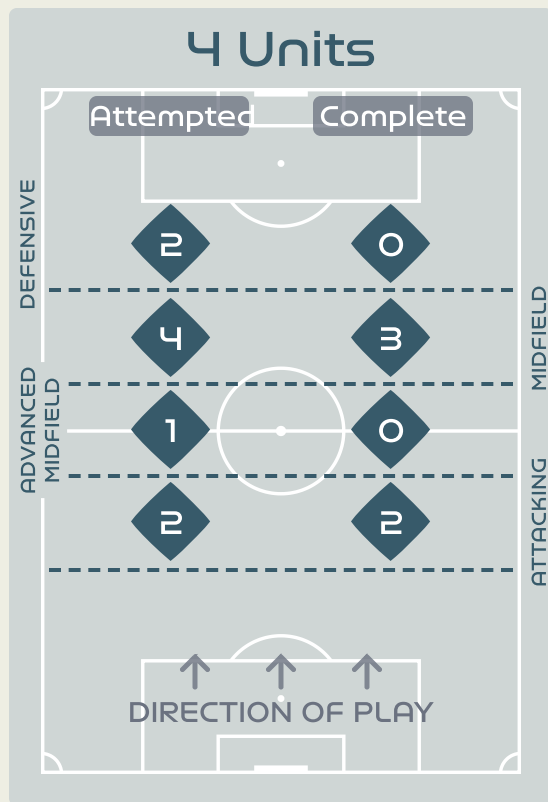

In Possession Line Height & Team Length

Line Breaks

Germany

Attempted Line Breaks

165

Attempted Line Breaks 5

Inside Shape 2
Outside Shape 3

Attempted Line Breaks 114

Inside Shape 67
Outside Shape 47

Attempted Line Breaks 46

Inside Shape 34
Outside Shape 12

Line Breaks

Morocco

Attempted Line Breaks

94

Attempted Line Breaks 9

Inside Shape 5

Outside Shape 4

Attempted Line Breaks 62

Inside Shape 41

Outside Shape 21

Attempted Line Breaks 23

Inside Shape 13

Outside Shape 10