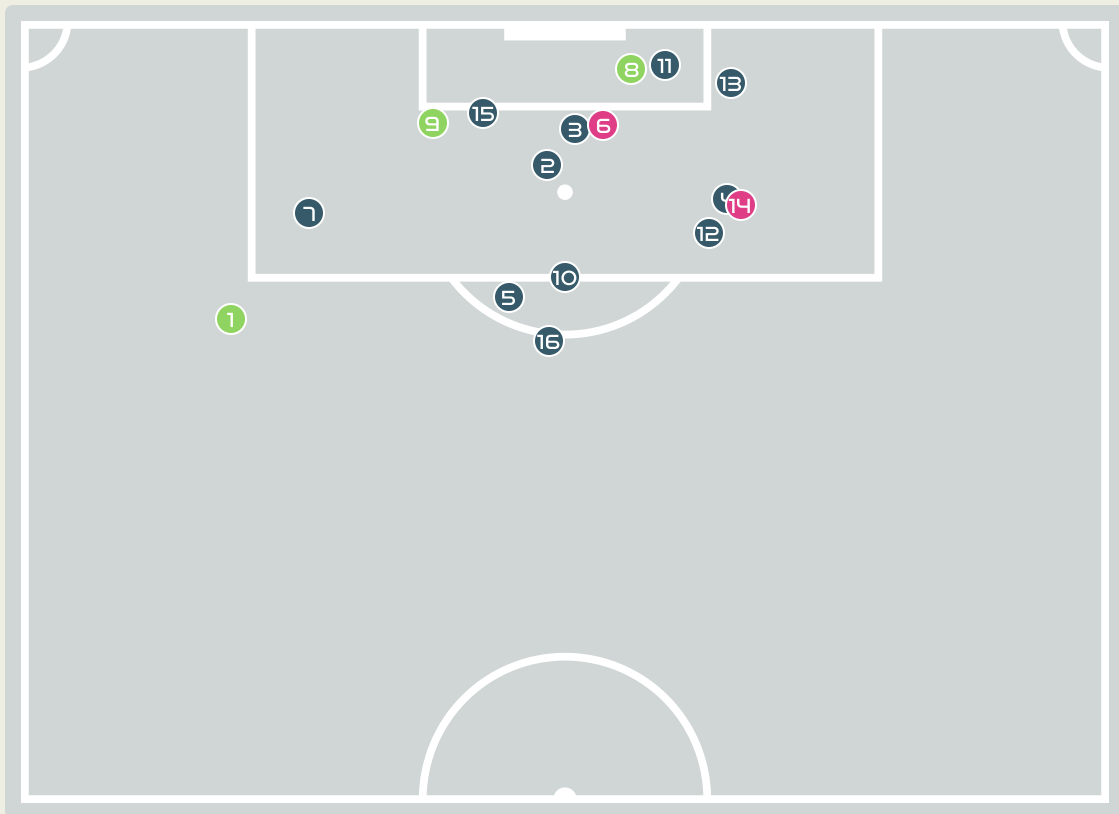

Goal Prevention

Intervention Type

- Deflect & Retain
- Save & Deflect
- Save & Retain
- No Save Attempt
- Save Attempt

Intervention Body Type

- Head
- Hands
- Upper Body
- Lower Body
- Feet

18

Total Attempts on Goal Faced

20

Save %

Total Attempts on Goal Faced	Total Goal Interventions	Save & Retain	Deflect & Retain	Save & Deflect	Save Attempt	No Save Attempt
18	3	0	0	3	3	12