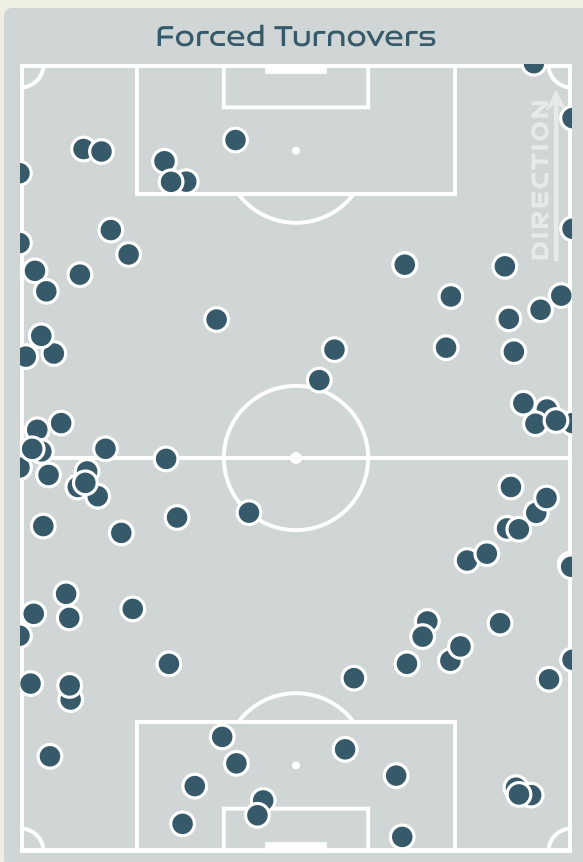

#	Player	Total Possession Regains
1	FROHMS Merle	8
3	HENDRICH Kathrin	3
9	HUTH Svenja	5
11	POPP Alexandra	4
13	DAEBRITZ Sara	2
17	RAUCH Felicitas	4
18	LEUPOLZ Melanie	2
19	BUEHL Klara	2
20	MAGULL Lina	3
22	BRAND Jule	6
23	DOORSOUN Sara	2
2	HAGEL Chantal	3
7	SCHUELLER Lea	0
10	FREIGANG Laura	0
14	LATTWEIN Lena	6
16	ANYOMI Nicole	1