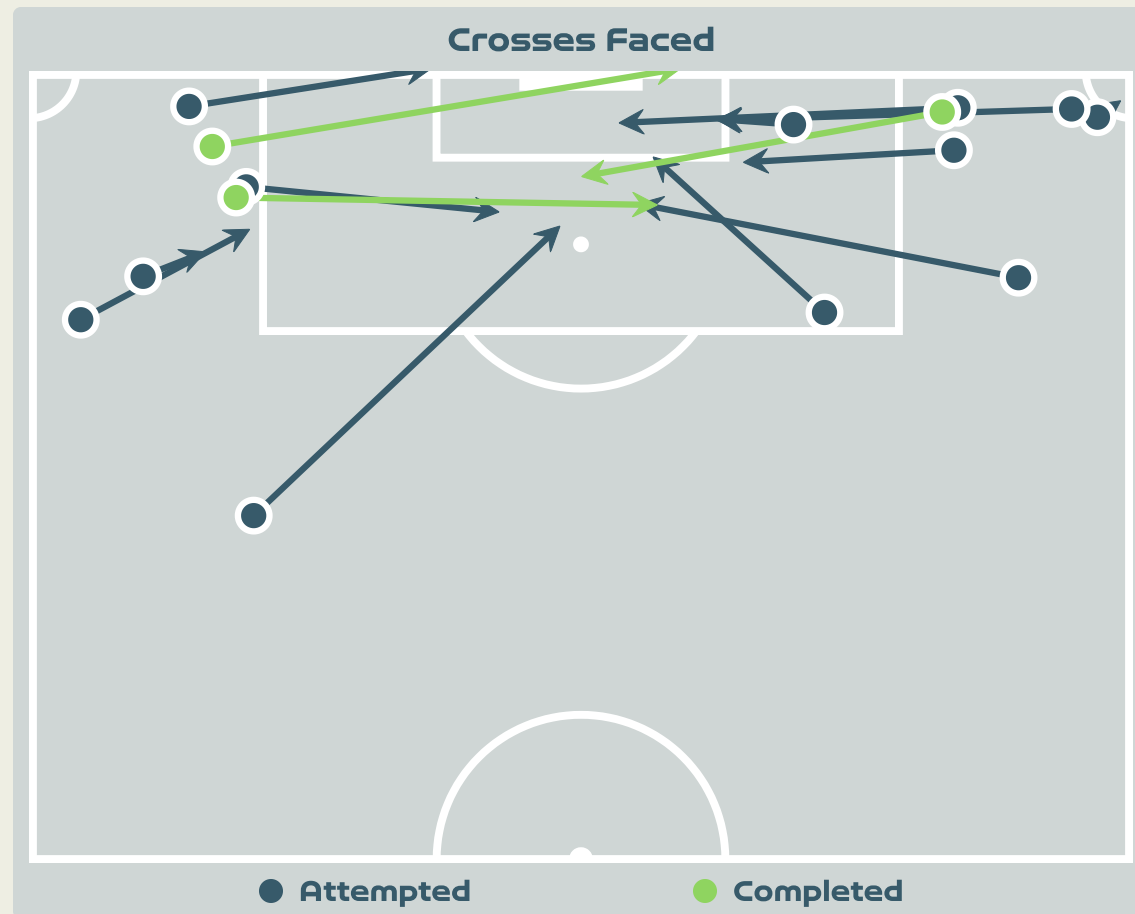

Intervention Body Type

- Head
- Hands
- Upper Body
- Lower Body
- Feet

18

Total Attempts on Goal Faced

20

Save %

Total Attempts on Goal Faced	Total Goal Interventions	Save & Retain	Deflect & Retain	Save & Deflect	Save Attempt	No Save Attempt
18	3	0	0	3	3	12

Aerial Control

Delivery Types Faced

Total	In Swing	Out Swing	Driven	Lofted	Cutback	Push
5	3	1	0	1	0	0

Aerial Control

Delivery Types Faced

Total	In Swing	Out Swing	Driven	Lofted	Cutback	Push
21	6	8	1	5	1	0

SET PLAYS