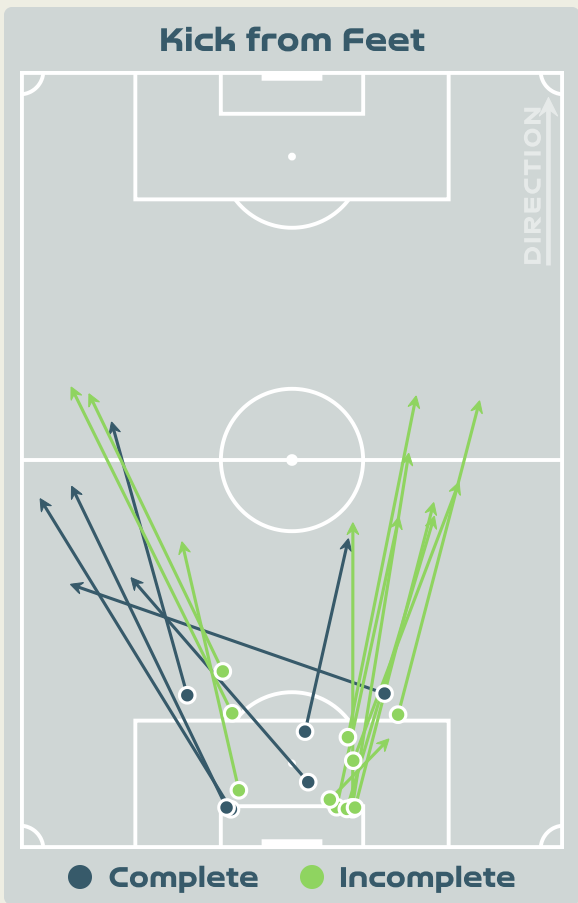

Morocco GK Involvement Timeline

49

Total Involvements

Goalkeeping Distribution

Goalkeeping Distribution

Goal Prevention

5
Total Attempts on Goal Faced

100
Save %