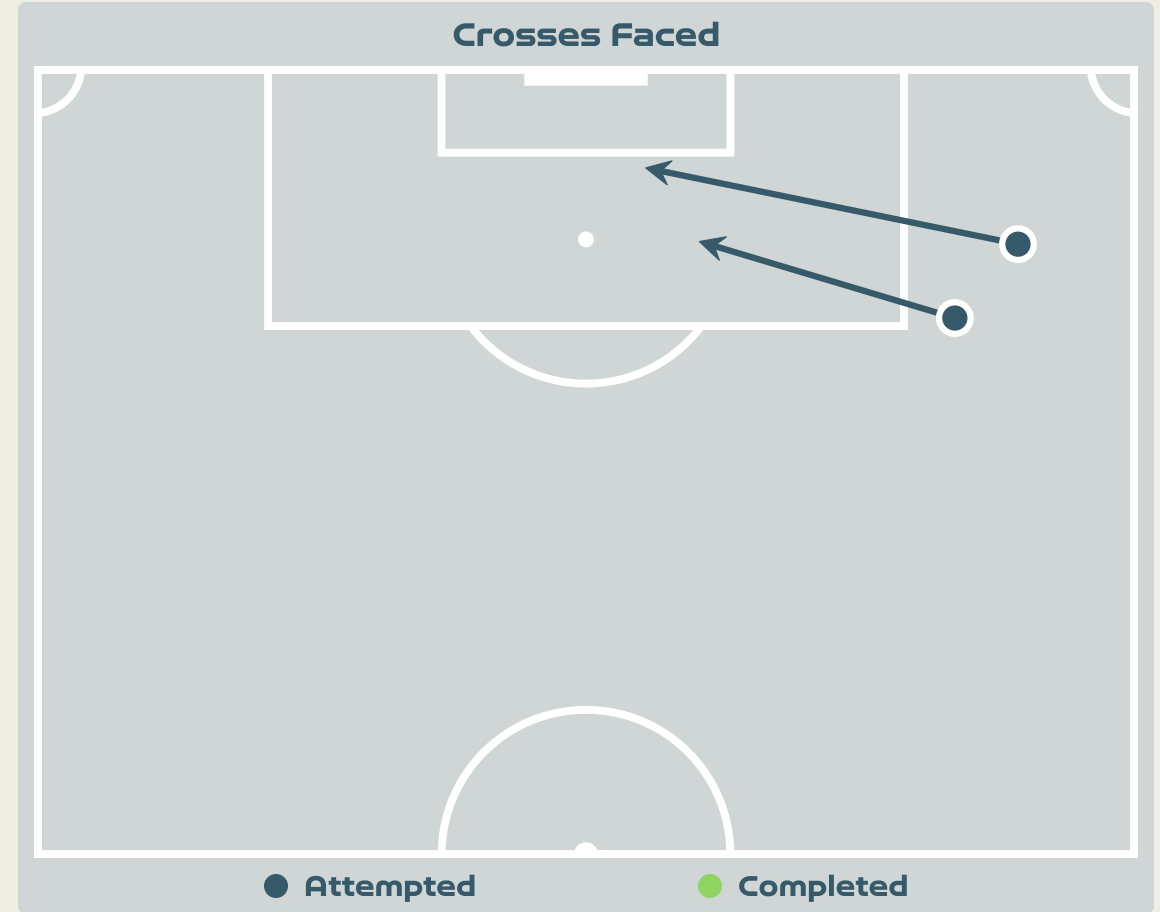

Intervention Body Type

- Head
- Hands
- Upper Body
- Lower Body
- Feet

18

Total Attempts on Goal Faced

20

Save %

Total Attempts on Goal Faced	Total Goal Interventions	Save & Retain	Deflect & Retain	Save & Deflect	Save Attempt	No Save Attempt
18	3	0	0	3	3	12

Aerial Control

Delivery Types Faced

Total	In Swing	Out Swing	Driven	Lofted	Cutback	Push
5	3	1	0	1	0	0

Aerial Control

Delivery Types Faced

Total	In Swing	Out Swing	Driven	Lofted	Cutback	Push
21	6	8	1	5	1	0

SET PLAYS