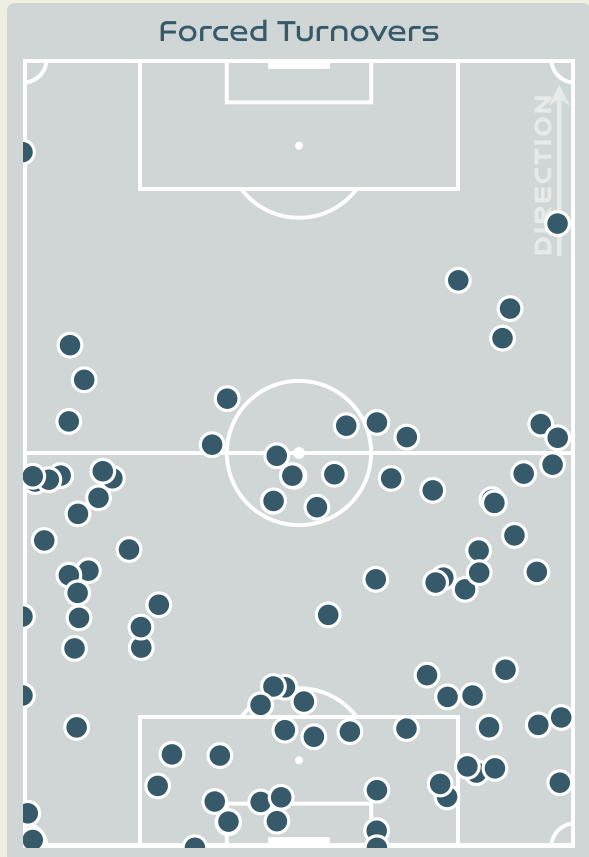

#	Player	Total Possession Regains
1	ER-RMICHY Khadija	4
2	REDOUANI Zineb	6
4	KASSI Sarah	12
6	NAKKACH Elodie	3
7	CHEBBAK Ghizlane	6
11	TAGNAOUT Fatima	5
16	LAHMARI Anissa	5
17	AIT EL HAJ Hanane	6
19	OUZRAOUI Sakina	3
21	MRABET Yasmin	2
23	AYANE Rosella	1
5	EL CHAD Nesryne	2
8	AMANI Salma	0
9	JRAIDI Ibtissam	0
10	BADRI Najat	1
20	BOUFTINI Sofia	0