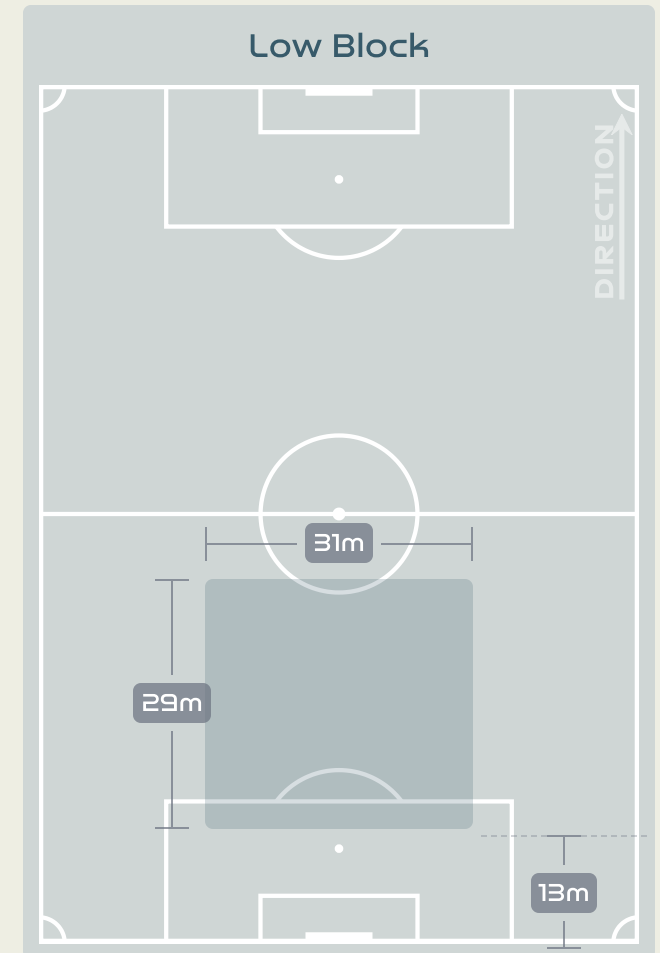

Defensive Line Height & Team Length