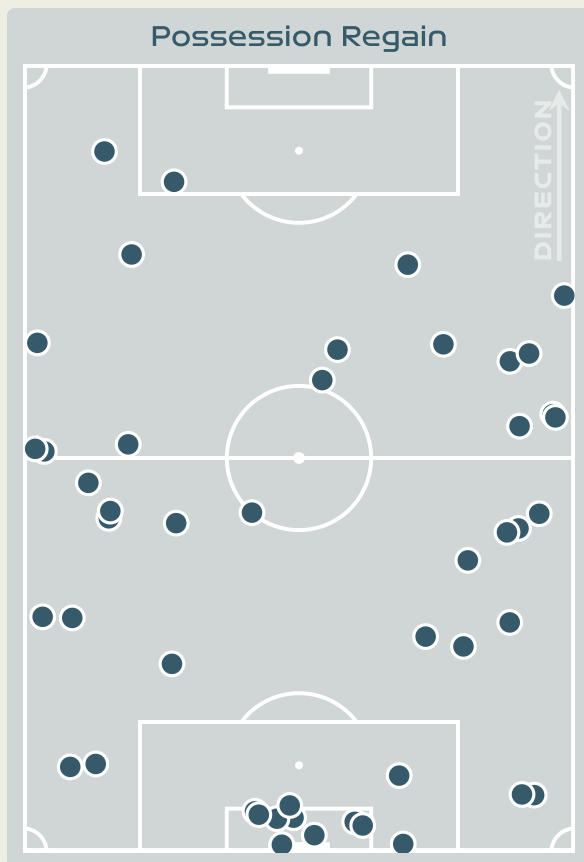

#	Player	Total Possession Regains
1	FROHMS Merle	8
3	HENDRICH Kathrin	3
9	HUTH Svenja	5
11	POPP Alexandra	4
13	DAEBRITZ Sara	2
17	RAUCH Felicitas	4
18	LEUPOLZ Melanie	2
19	BUEHL Klara	2
20	MAGULL Lina	3
22	BRAND Jule	6
23	DOORSOUN Sara	2
2	HAGEL Chantal	3
7	SCHUELLER Lea	0
10	FREIGANG Laura	0
14	LATTWEIN Lena	6
16	ANYOMI Nicole	1