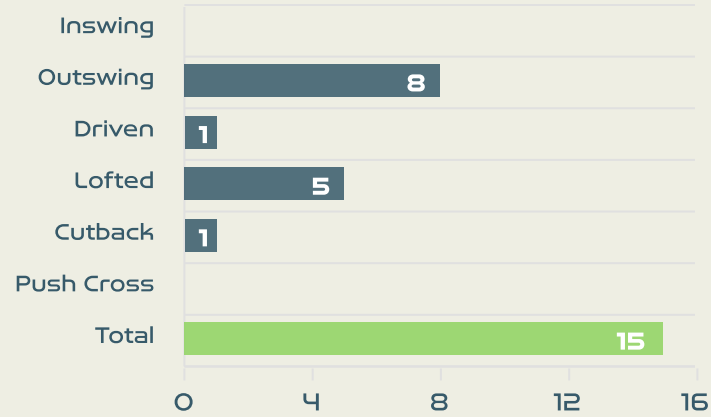

Attempts at Goal

Key	Outcome	Shots
●	Goals	0
●	On Target	4
●	Off Target	0
●	Blocked	1
●	Incomplete	0

Attempts at Goal

Morocco

Time	Player	Outcome	Body Part	Delivery Type
23	7 CHEBBAK Ghizlane	On Target - Saved	Right Foot	Loose Ball
28	17 AIT EL HAJ Hanane	Incomplete - Blocked	Right Foot	Freekick
50	7 CHEBBAK Ghizlane	On Target - Saved	Left Foot	Pass
86	8 AMANI Salma	On Target - Saved	Right Foot	Pass
92	17 AIT EL HAJ Hanane	Deflected On Target - Saved	Right Foot	Loose Ball

Crosses (Open Play)

Delivery Type

Attempted

15

Completed

3

Most Crosses Attempted

4