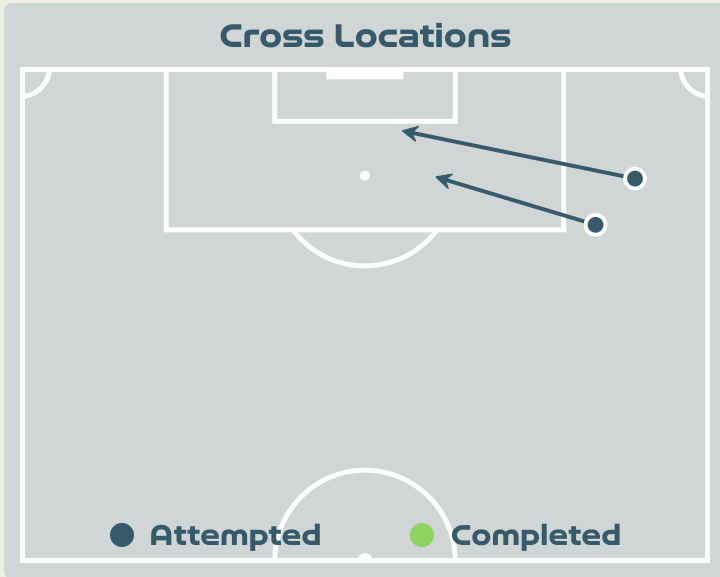

Crosses (Open Play)

Attempted

2

Completed

0

Most Crosses Attempted

1

TAGNAOUT Fatima
LEFT MIDFIELD

#	Player	Inswing	Outswing	Driven	Lofted	Cutback	Push Cross	Total Attempted
1	ER-RMACHI Khadija	0	0	0	0	0	0	0
2	REDOUANI Zineb	0	0	0	0	0	0	0
4	KASSI Sarah	0	0	0	0	0	0	0
6	NAKKACH Elodie	0	0	0	0	0	0	0
7	CHEBBAK Ghizlane	0	0	0	0	0	0	0
11	TAGNAOUT Fatima	1	0	0	0	0	0	1
16	LAHMARI Anissa	0	0	0	0	0	0	0
17	AIT EL HAJ Hanane	0	0	0	0	0	0	0
19	OUZRAOUI Sakina	0	1	0	0	0	0	1
21	MRABET Yasmin	0	0	0	0	0	0	0
23	AYANE Rosella	0	0	0	0	0	0	0
5	EL CHAD Nesryne	0	0	0	0	0	0	0
8	AMANI Salma	0	0	0	0	0	0	0
9	JRAIDI Ibtissam	0	0	0	0	0	0	0
10	BADRI Najat	0	0	0	0	0	0	0
20	BOUFTINI Sofia	0	0	0	0	0	0	0