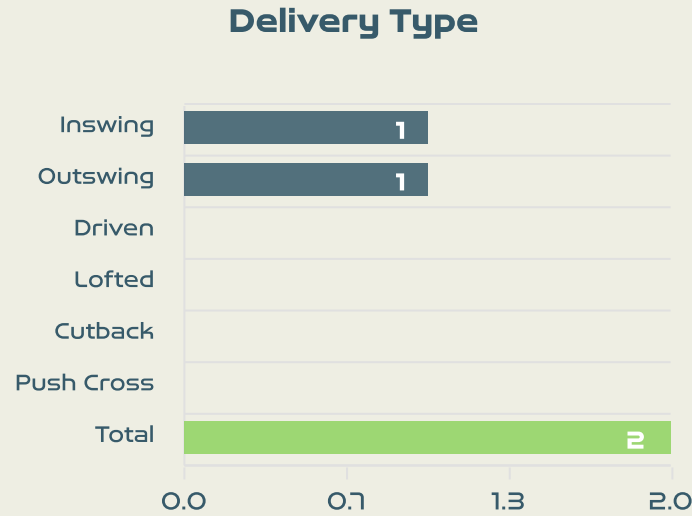

Crosses (Open Play)

Attempted

2

Completed

0

Most Crosses Attempted

1

TAGNAOUT Fatima
LEFT MIDFIELD

#	Player	Inswing	Outswing	Driven	Lofted	Cutback	Push Cross	Total Attempted
1	ER-RMACHI Khadija	0	0	0	0	0	0	0
2	REDOUANI Zineb	0	0	0	0	0	0	0
4	KASSI Sarah	0	0	0	0	0	0	0
6	NAKKACH Elodie	0	0	0	0	0	0	0
7	CHEBBAK Ghizlane	0	0	0	0	0	0	0
11	TAGNAOUT Fatima	1	0	0	0	0	0	1
16	LAHMARI Anissa	0	0	0	0	0	0	0
17	AIT EL HAJ Hanane	0	0	0	0	0	0	0
19	OUZRAOUI Sakina	0	1	0	0	0	0	1
21	MRABET Yasmin	0	0	0	0	0	0	0
23	AYANE Rosella	0	0	0	0	0	0	0
5	EL CHAD Nesryne	0	0	0	0	0	0	0
8	AMANI Salma	0	0	0	0	0	0	0
9	JRAIDI Ibtissam	0	0	0	0	0	0	0
10	BADRI Najat	0	0	0	0	0	0	0
20	BOUFTINI Sofia	0	0	0	0	0	0	0