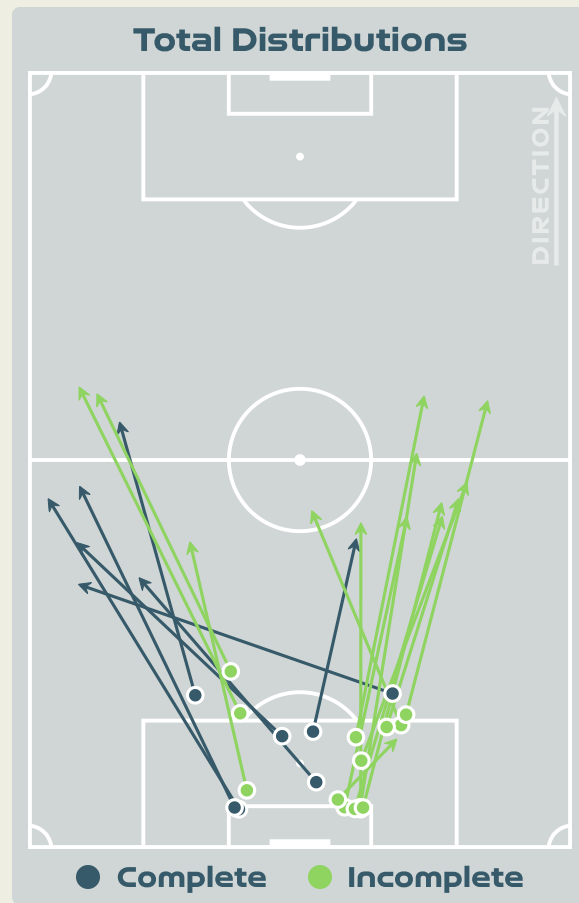

Morocco GK Involvement Timeline

49

Total Involvements

Goalkeeping Distribution

Goalkeeping Distribution

Goal Prevention

5
Total Attempts on Goal Faced

100
Save %