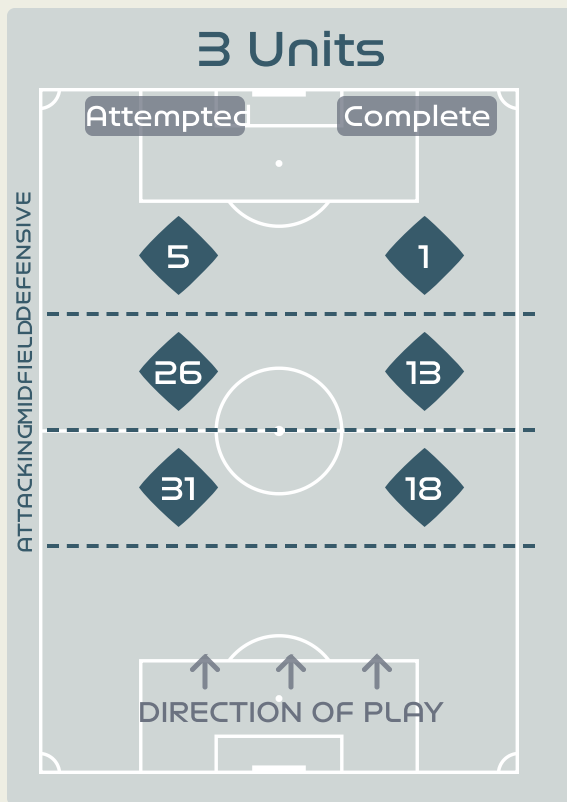

In Possession Line Height & Team Length

Line Breaks

Germany

Attempted Line Breaks

165

Attempted Line Breaks 5

Inside Shape 2
Outside Shape 3

Attempted Line Breaks 114

Inside Shape 67
Outside Shape 47

Attempted Line Breaks 46

Inside Shape 34
Outside Shape 12

Line Breaks

Morocco

Attempted Line Breaks

94

Attempted Line Breaks 9

Inside Shape 5

Outside Shape 4

Attempted Line Breaks 62

Inside Shape 41

Outside Shape 21

Attempted Line Breaks 23

Inside Shape 13

Outside Shape 10