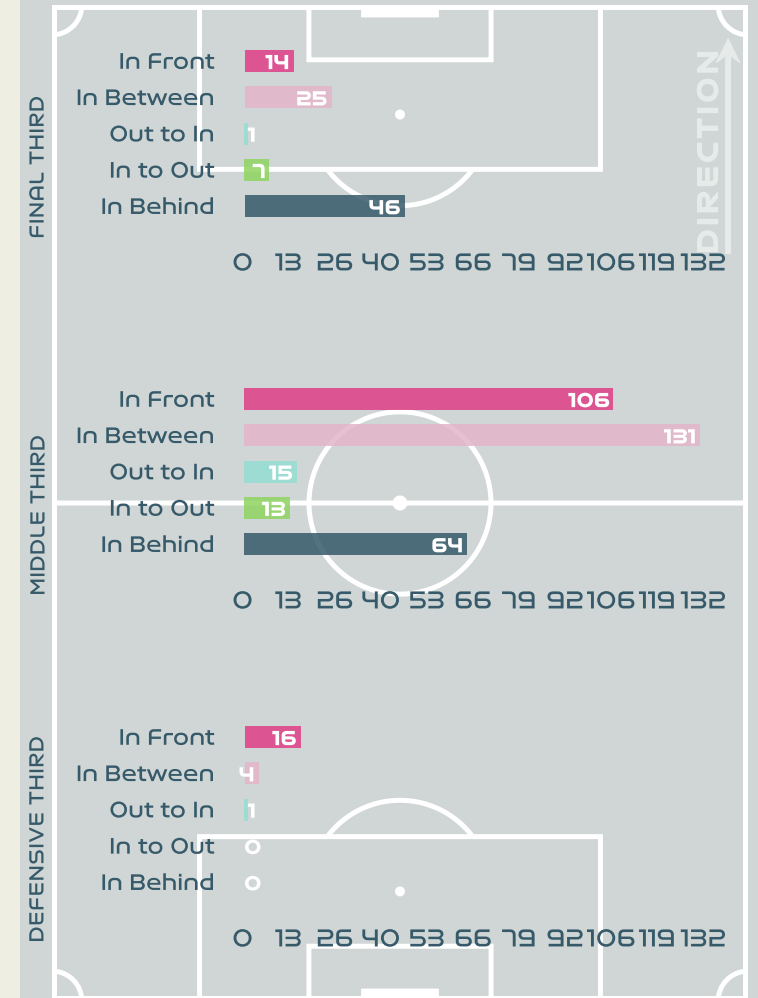

Movement Types Pitch Third