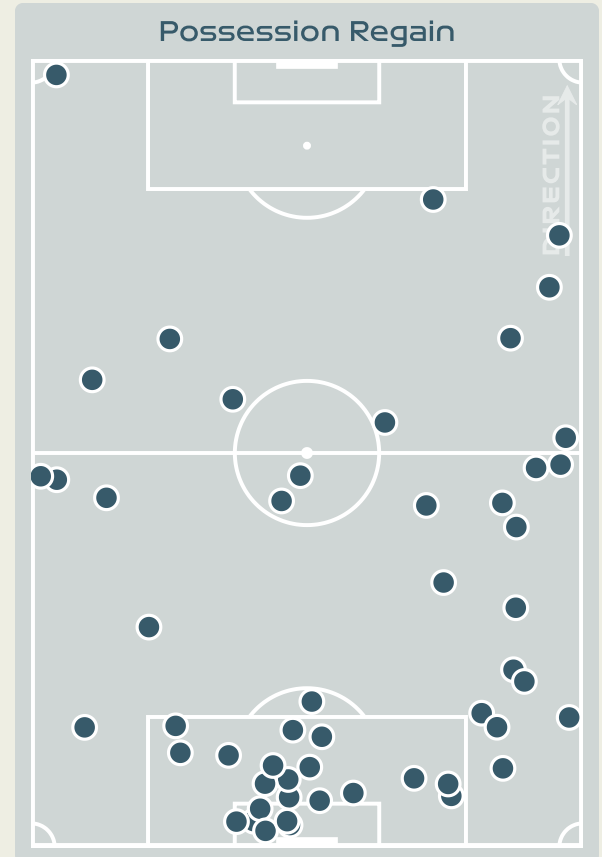

#	Player	Total Possession Regains
1	ER-RMICHY Khadija	4
2	REDOUANI Zineb	6
4	KASSI Sarah	12
6	NAKKACH Elodie	3
7	CHEBBAK Ghizlane	6
11	TAGNAOUT Fatima	5
16	LAHMARI Anissa	5
17	AIT EL HAJ Hanane	6
19	OUZRAOUI Sakina	3
21	MRABET Yasmin	2
23	AYANE Rosella	1
5	EL CHAD Nesryne	2
8	AMANI Salma	0
9	JRAIDI Ibtissam	0
10	BADRI Najat	1
20	BOUFTINI Sofia	0