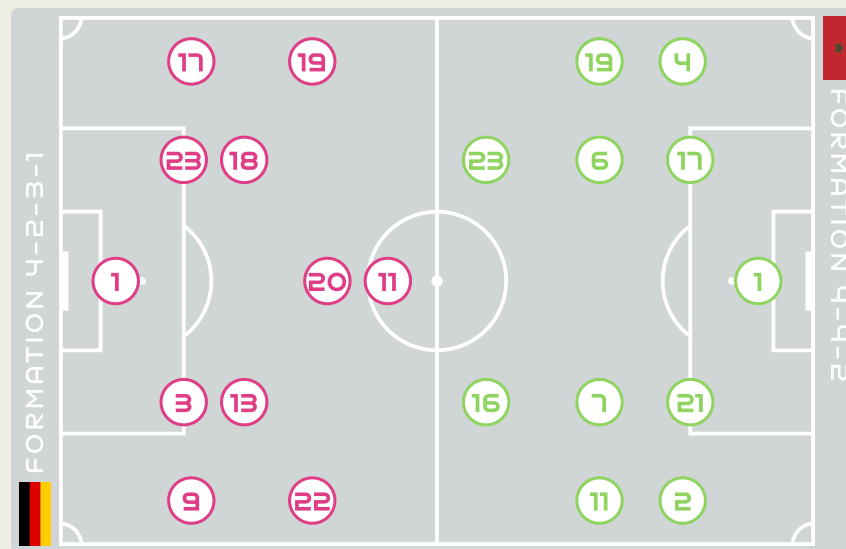

Match Summary - Teams

Germany

6 — 0

Morocco

STARTING

1	GK	FROHMS Merle			
3	DF	HENDRICH Kathrin			
9	MF	HUTH Svenja			
11	FW	POPP Alexandra (C)	⚽ 11'	⚽ 39'	↓ 83'
13	MF	DAEBRITZ Sara			
17	DF	RAUCH Felicitas			↓ 89'
18	MF	LEUPOLZ Melanie			↓ 65'
19	MF	BUEHL Klara	⚽ 46'		↓ 64'
20	MF	MAGULL Lina			↓ 65'
22	MF	BRAND Jule			
23	DF	DOORSOUN Sara			

SUBSTITUTES

12	GK	BERGER Ann-Katrin			
21	GK	JOHANNES Stina			
2	MF	HAGEL Chantal			↑ 89'
4	DF	KLEINHERNE Sophia			
5	DF	HEGERING Marina			
6	MF	OBERDORF Lena			
7	FW	SCHUELLER Lea			↑ 65' ⚽ 90'
8	MF	LOHMANN Sydney			
10	FW	FREIGANG Laura			↑ 83'
14	MF	LATTWEIN Lena			↑ 65'
15	DF	NUESKEN Sjoeke			
16	FW	ANYOMI Nicole			↑ 64' 🟡 75'