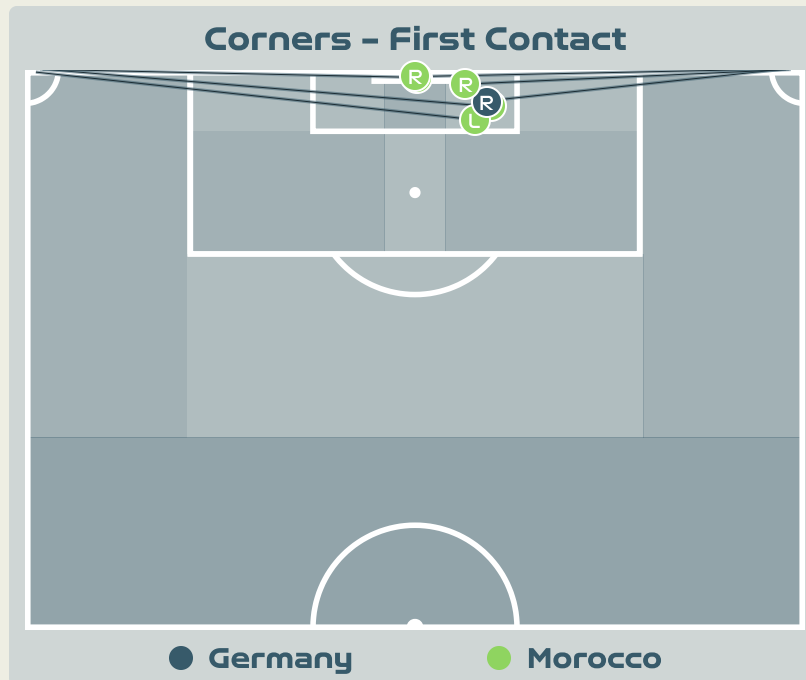

Set Plays - Corners

59
Total Set Plays

15
Total Free Kicks

0
Total Penalties

6
Total Corners

38
Total Throw Ins

Delivery Type	From Left Side	From Right Side	Total
Direct to Area	3	3	6
Short	0	0	0
Edge of Penalty Area	0	0	0

Delivery Style	Total
Inswing	6
Outswing	0
Driven	0

Free Kicks	
Type	Total
Direct	10
Direct (on target)	0
Direct (off target)	1
Indirect	5

First Contacts on Germany Crosses

1
By Germany

5
By Morocco

Top 5 Player First Contacts		
Player	Team	Total
ER-RMACHI Khadija	Morocco	2
LAHMARI Anissa	Morocco	2
DAEBRITZ Sara	Germany	1
EL CHAD Nesryne	Morocco	1