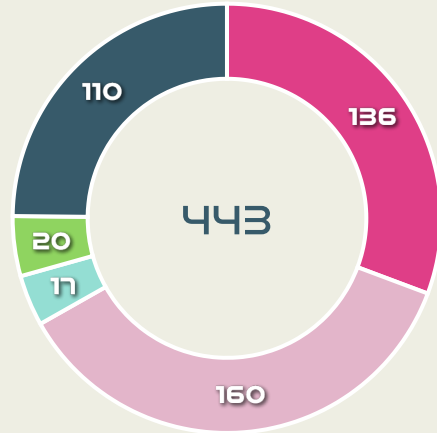

92

Offers Made in Final Third

123

Offers Made in Middle Third

31

Offers Made in Defensive Third

Movement to Receive

Movement Types by Phase

Final Third Phase

Progression Phase

Build Up Phase

All Movement Types

- In Front
- In Between
- Out to In
- In to Out
- In Behind

Top Ranked Players

Type	Player	Movements
In Front	13 DAEBRITZ Sara	32
In Between	13 DAEBRITZ Sara	44
Out to In	22 BRAND Jule	6
In to Out	20 MAGULL Lina	6
In Behind	22 BRAND Jule	37

Movement Types Pitch Third

Movement to Receive

Movement Types by Phase

Final Third Phase

Progression Phase

Build Up Phase

All Movement Types

- In Front
- In Between
- Out to In
- In to Out
- In Behind