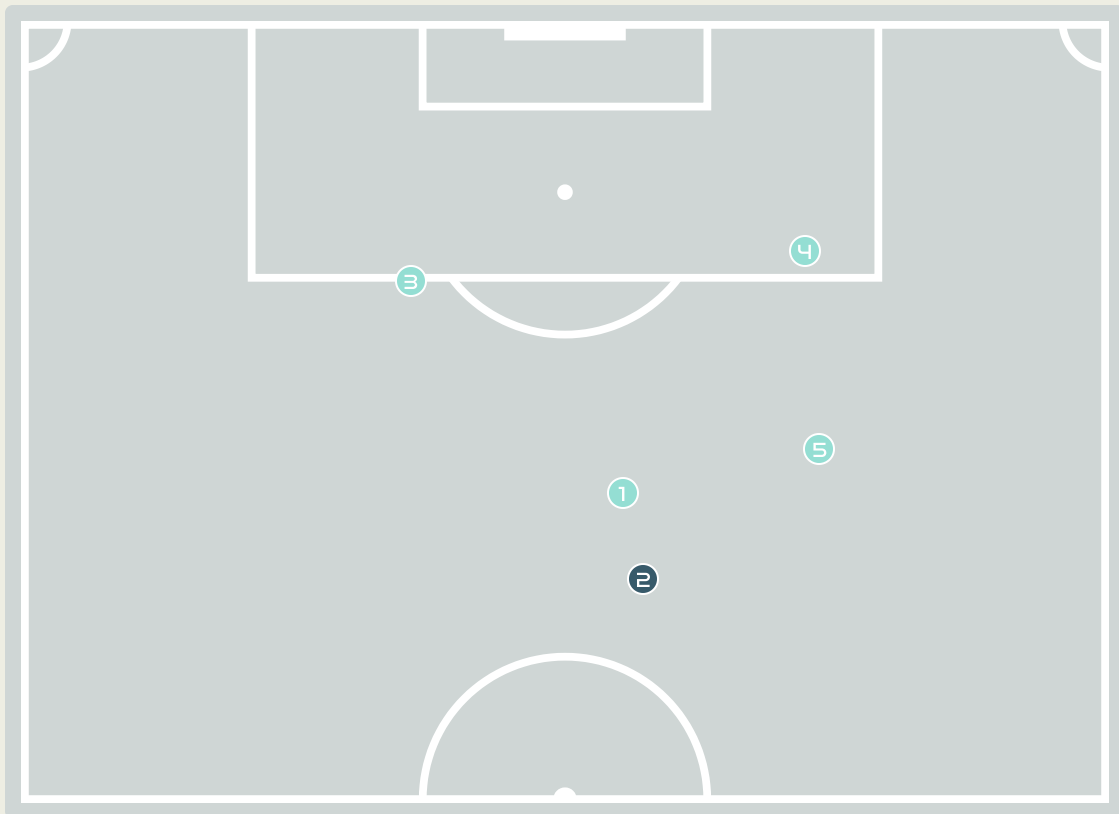

Morocco GK Involvement Timeline

49

Total Involvements

Goalkeeping Distribution

Goalkeeping Distribution

Goal Prevention

5
Total Attempts on Goal Faced

100
Save %