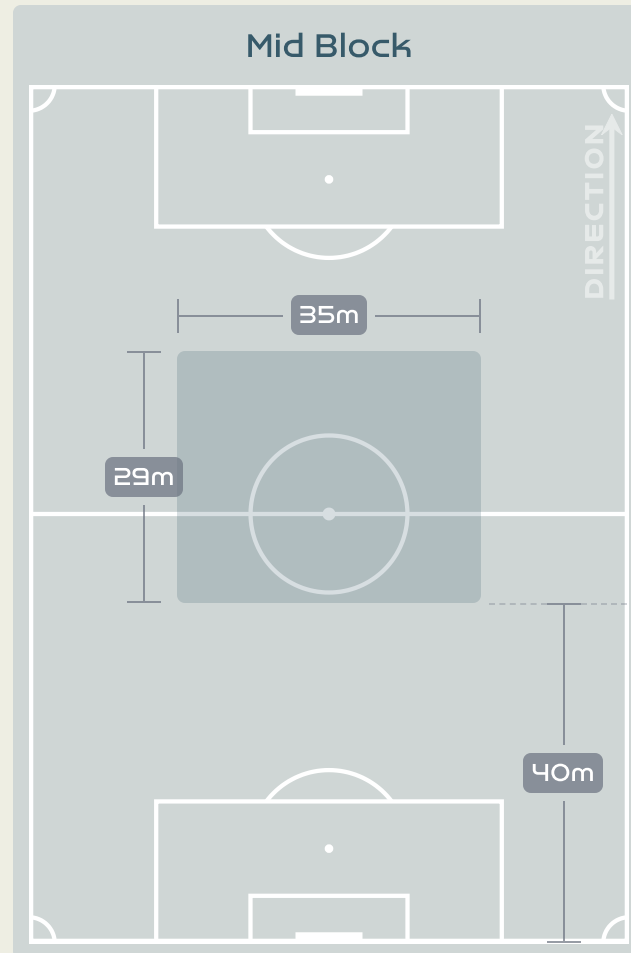

Defensive Line Height & Team Length