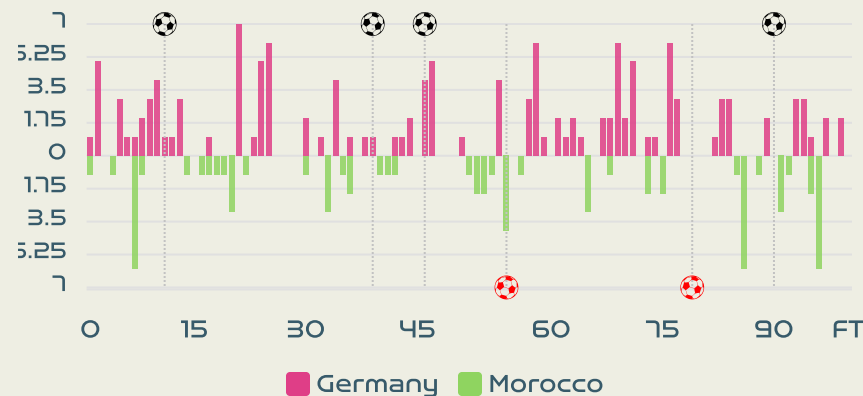

Distribution in the Final Third