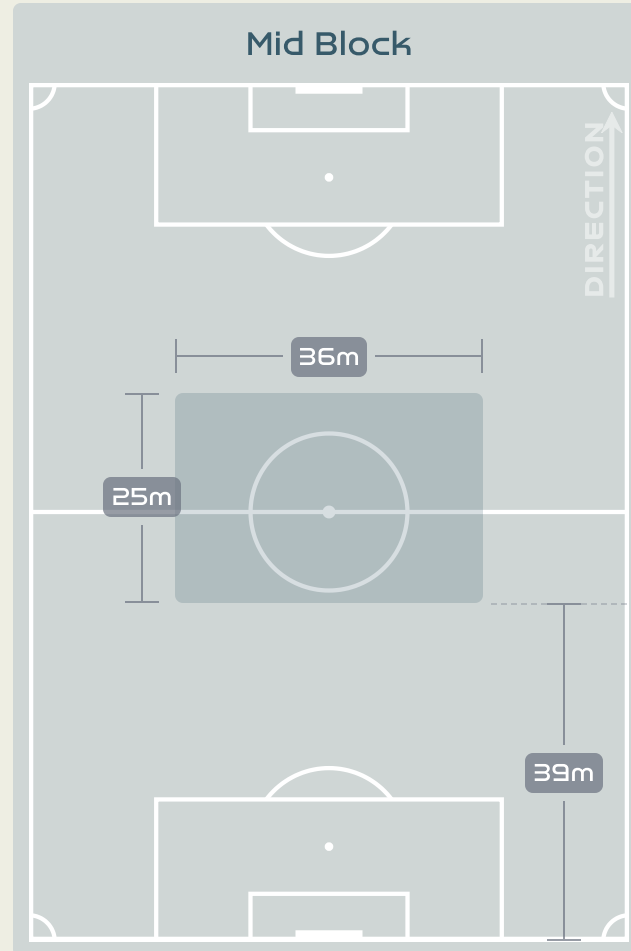

Defensive Line Height & Team Length

Defensive Line Height & Team Length

Defensive Pressure

Germany

165	Total Pressures	374
49	Direct Pressures	87
1.29s	Avg Pressure Duration	1.33s
92	Forced Turnovers	96
6.3s	Ball Recovery Time	16.12s
75	Pushing on into Pressing	145
148	Pushing on	314
20	Pressing Direction Inside	60
85	Pressing Direction Outside	215