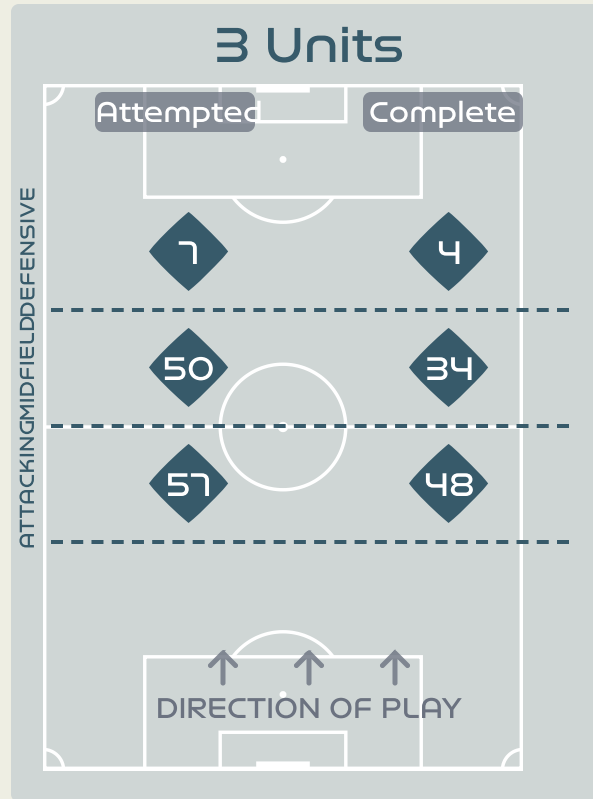

In Possession Line Height & Team Length

Line Breaks

Germany

Attempted Line Breaks

165

Attempted Line Breaks 5

Inside Shape 2
Outside Shape 3

Attempted Line Breaks 114

Inside Shape 67
Outside Shape 47

Attempted Line Breaks 46

Inside Shape 34
Outside Shape 12

Line Breaks

Morocco

Attempted Line Breaks

94

Attempted Line Breaks 9