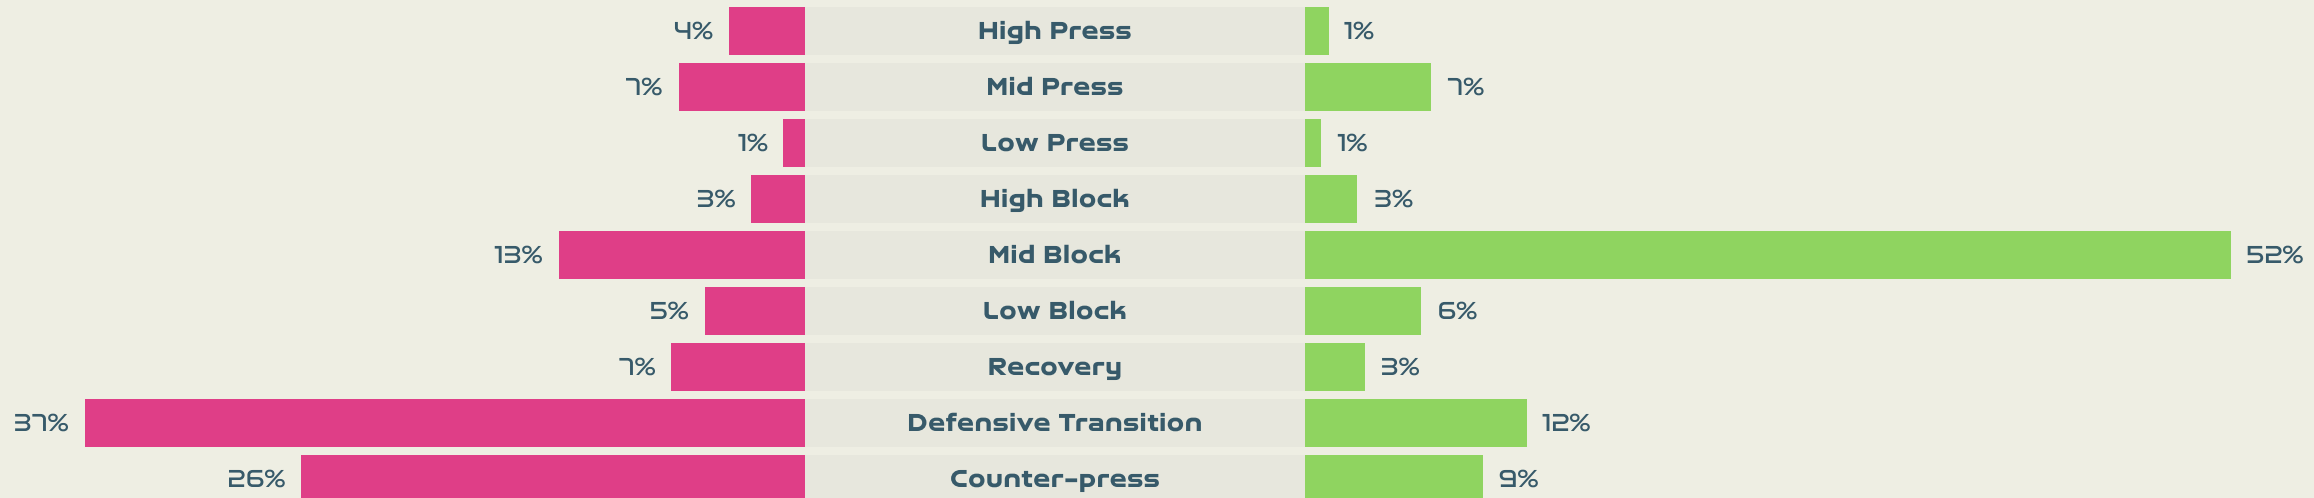

Germany

Phases of Play

Morocco

IN POSSESSION

OUT OF POSSESSION

IN POSSESSION

Germany v Morocco

In Possession Line Height & Team Length