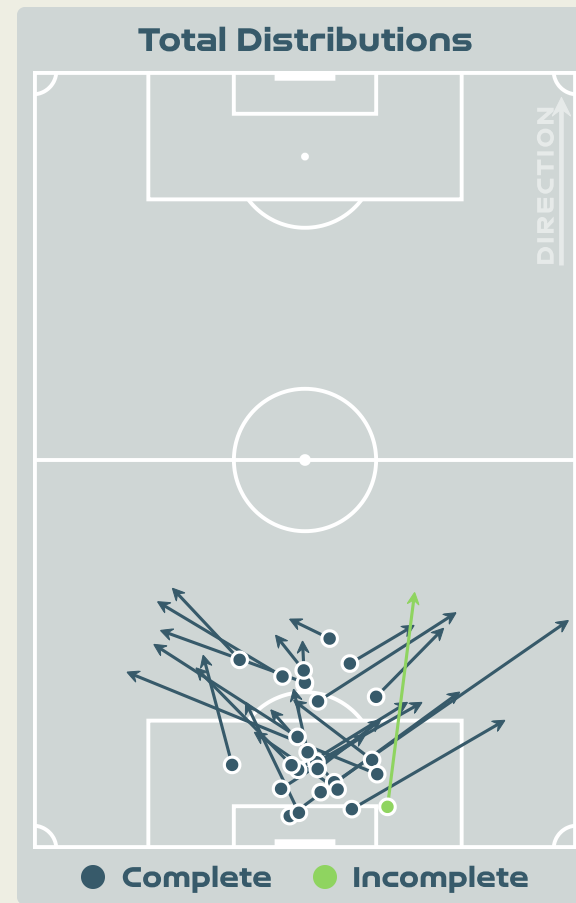

Goalkeeping Distribution