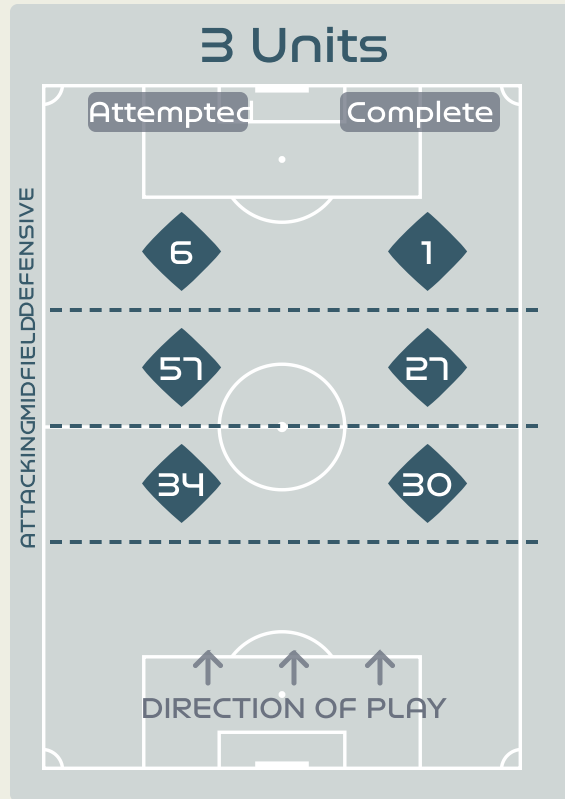

Inside Shape 30
Outside Shape 12

Line Breaks

Argentina

Attempted Line Breaks

119

Attempted Line Breaks 5

Inside Shape 2

Outside Shape 3

Attempted Line Breaks 97

Inside Shape 62

Outside Shape 35

Attempted Line Breaks 17

Inside Shape 12

Outside Shape 5

Line Breaks

					4 Units				3 Units			2 Units		Direction			Distribution Type		
#	Player	Line Breaks Attempted	Line Breaks Completed	Line Break Completion %	Attacking Line	Attacking Midfield Line	Midfield Line	Defensive Line	Attacking Line	Midfield Line	Defensive Line	Midfield Line	Defensive Line	Through	Around	Over	Pass	Cross	Ball Progression
22	DURANTE Francesca	9	5	55%	1	1	0	0	4	2	0	1	0	0	1	8	9	0	0
4	DI GUGLIELMO Lucia	14	8	57%	0	0	0	0	3	6	0	4	1	2	2	10	14	0	0
5	LINARI Elena	9	9	100%	0	0	0	0	6	2	0	1	0	1	4	4	9	0	0
6	GIUGLIANO Manuela	11	8	72%	0	0	0	0	0	3	1	7	0	2	2	7	10	1	0
8	BONANSEA Barbara	13	4	30%	0	0	1	0	1	4	1	5	1	3	4	6	10	1	2
9	GIACINTI Valentina	1	0	0%	0	0	0	0	0	0	1	0	0	0	0	1	1	0	0
14	BECCARI Chiara	4	3	75%	0	0	0	0	0	2	0	2	0	1	3	0	3	0	1
16	DRAGONI Giulia	6	6	100%	0	1	0	0	1	1	0	3	0	2	2	2	4	1	1
17	BOATTIN Lisa	21	10	47%	0	2	0	0	2	2	1	12	2	3	5	13	16	3	2
18	CARUSO Arianna	4	2	50%	0	0	0	0	1	2	0	1	0	1	2	1	2	1	1
23	SALVAI Cecilia	13	8	61%	0	0	0	0	6	4	1	2	0	0	7	6	13	0	0
7	CANTORE Sofia	1	0	0%	0	0	0	0	0	0	1	0	0	0	1	0	1	0	0
10	GIRELLI Cristiana	0	0	0%	0	0	0	0	0	0	0	0	0	0	0	0	0	0	0
20	GREGGI Giada	1	1	100%	0	0	0	0	1	0	0	0	0	0	0	1	1	0	0