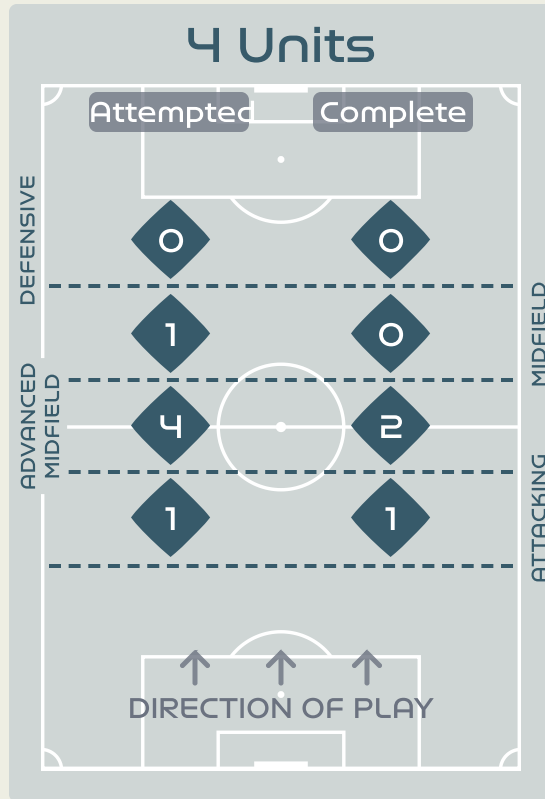

Phases of Play

IN POSSESSION

OUT OF POSSESSION

IN POSSESSION

Italy v Argentina

In Possession Line Height & Team Length

In Possession Line Height & Team Length

Argentina

Line Breaks

Attempted Line Breaks

107

Attempted Line Breaks 6

Inside Shape 4
Outside Shape 2

Attempted Line Breaks 59

Inside Shape 37
Outside Shape 22

Attempted Line Breaks 42