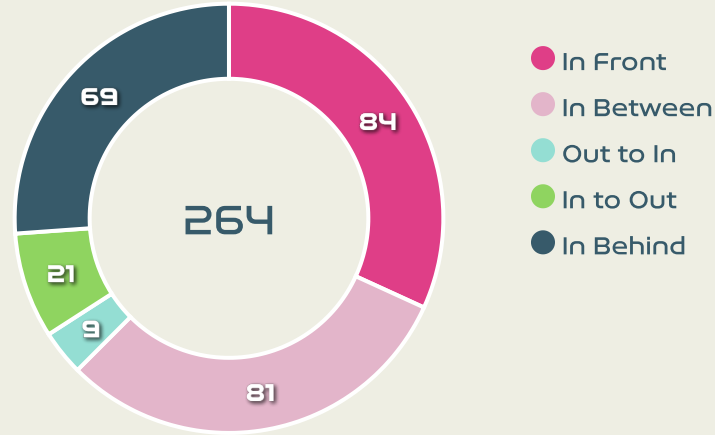

Final Third Phase

Progression Phase

Build Up Phase

All Movement Types

- In Front
- In Between
- Out to In
- In to Out
- In Behind

Top Ranked Players

Type	Player	Movements
In Front	16 DRAGONI Giulia	26
In Between	14 BECCARI Chiara	23
Out to In	6 GIUGLIANO Manuela	2
In to Out	14 BECCARI Chiara	10
In Behind	9 GIACINTI Valentina	18

Movement Types Pitch Third

Movement to Receive

Movement Types by Phase

Final Third Phase

Progression Phase

Build Up Phase

All Movement Types

- In Front
- In Between
- Out to In
- In to Out
- In Behind