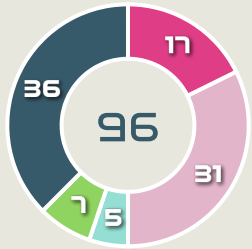

Movement to Receive

Movement Types by Phase

Final Third Phase