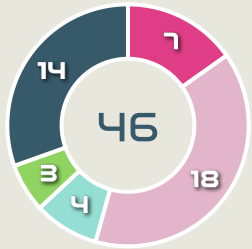

Final Third Phase

Progression Phase

Build Up Phase

All Movement Types

- In Front
- In Between
- Out to In
- In to Out
- In Behind

Top Ranked Players

Type	Player	Movements
In Front	16 DRAGONI Giulia	26
In Between	14 BECCARI Chiara	23
Out to In	6 GIUGLIANO Manuela	2
In to Out	14 BECCARI Chiara	10
In Behind	9 GIACINTI Valentina	18

Movement Types Pitch Third

Movement to Receive

Movement Types by Phase

Final Third Phase

Progression Phase

Build Up Phase

All Movement Types

- In Front
- In Between
- Out to In
- In to Out
- In Behind