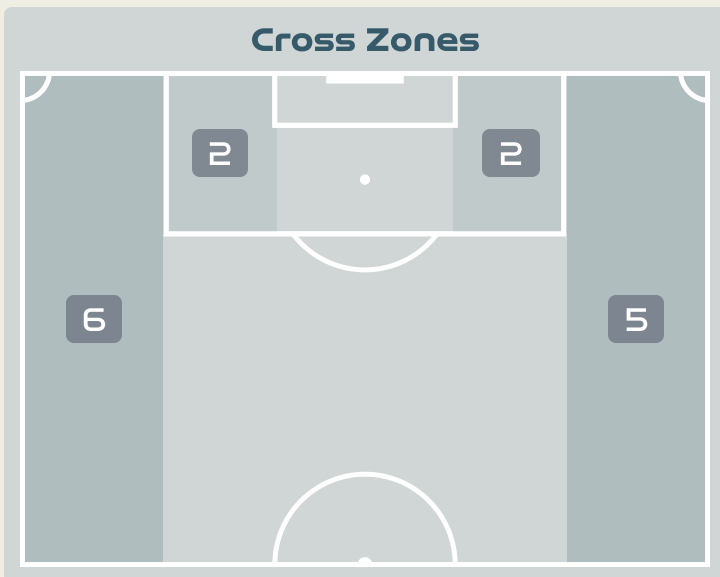

Delivery Type

Attempted

15

Completed

5

Most Crosses Attempted

5

BONANSEA Barbara
ATTACKING MIDFIELD RIGHT

#	Player	Inswing	Outswing	Driven	Lofted	Cutback	Push Cross	Total Attempted
22	DURANTE Francesca	0	0	0	0	0	0	0
4	DI GUGLIELMO Lucia	0	0	0	1	0	0	1
5	LINARI Elena	0	0	0	0	0	0	0
6	GIUGLIANO Manuela	0	0	0	0	0	0	0
8	BONANSEA Barbara	1	1	0	2	0	1	5
9	GIACINTI Valentina	0	0	0	0	0	0	0
14	BECCARI Chiara	0	0	0	1	0	0	1
16	DRAGONI Giulia	0	0	0	1	0	0	1
17	BOATTIN Lisa	0	1	0	2	0	0	3
18	CARUSO Arianna	0	0	2	0	0	0	2
23	SALVAI Cecilia	0	0	0	1	0	0	1
7	CANTORE Sofia	0	0	0	1	0	0	1
10	GIRELLI Cristiana	0	0	0	0	0	0	0
20	GREGGI Giada	0	0	0	0	0	0	0