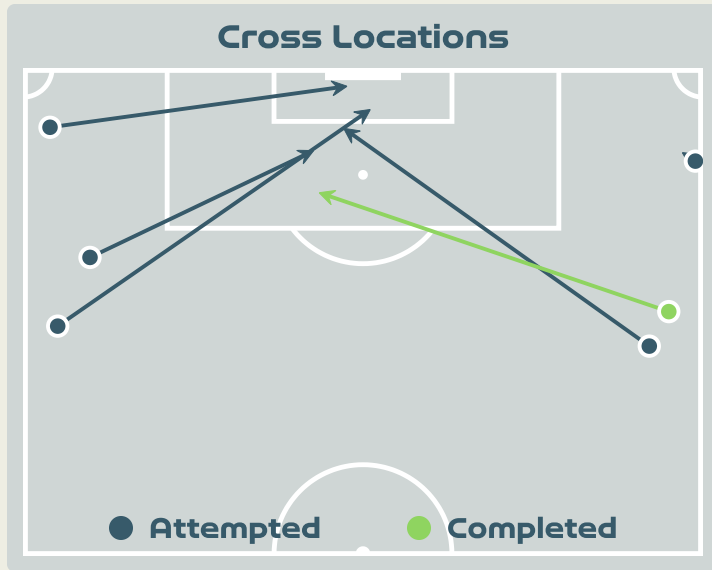

Crosses (Open Play)

#	Player	Inswing	Outswing	Driven	Lofted	Cutback	Push Cross	Total Attempted
1	CORREA Vanina	0	0	0	0	0	0	0
3	STABILE Eliana	0	0	0	0	0	0	0
6	COMETTI Aldana	0	0	0	0	0	0	0
7	NUNEZ Romina	0	0	0	1	0	0	1
8	FALFAN Daiana	0	0	0	0	0	0	0
13	BRAUN Sophia	0	0	0	2	0	0	2
14	MAYORGA Miriam	0	0	0	0	0	0	0
15	BONSEGUNDO Florencia	1	0	0	1	0	0	2
16	BENITEZ Lorena	0	0	0	0	0	0	0
19	LARROQUETTE Mariana	0	0	0	0	0	0	0
22	BANINI Estefania	1	0	0	0	0	0	1
9	GRAMAGLIA Paulina	0	0	0	0	0	0	0
10	IPPOLITO Dalila	0	0	0	0	0	0	0
11	RODRIGUEZ Yamila	0	0	0	0	0	0	0