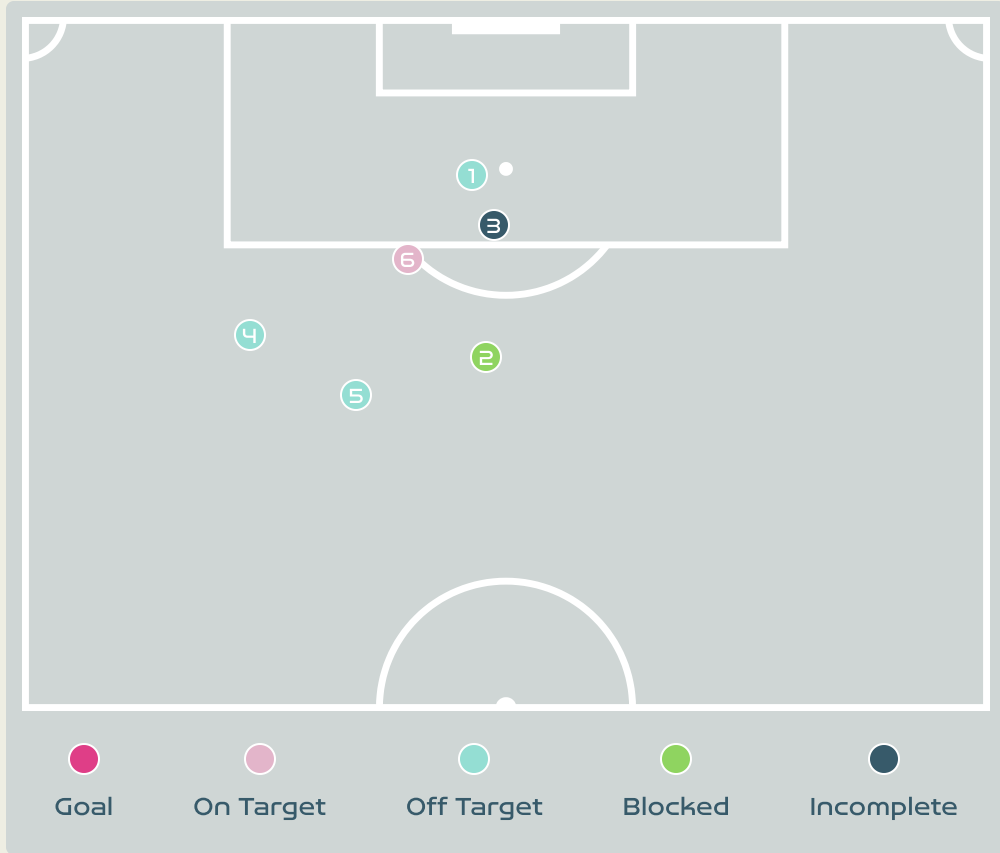

Attempts at Goal

Key	Outcome	Shots
	Goals	1
	On Target	3
	Off Target	4
	Blocked	1
	Incomplete	0

Attempts at Goal

Time	Player	Outcome	Body Part	Delivery Type
3	6 GIUGLIANO Manuela	Deflected Off Target - Blocked	Right Foot	Loose Ball
9	9 GIACINTI Valentina	On Target - Saved	Right Foot	Loose Ball
55	6 GIUGLIANO Manuela	Off Target	Right Foot	Loose Ball
55	8 BONANSEA Barbara	Off Target	Left Foot	Pass
68	6 GIUGLIANO Manuela	Off Target - Referee Event	Right Foot	Freekick
81	20 GREGGI Giada	On Target - Saved	Right Foot	Loose Ball
86	10 GIRELLI Cristiana	On Target - Goal	Head	Cross
93	7 CANTORE Sofia	Off Target	Right Foot	Pass
97	17 BOATTIN Lisa	On Target - Saved	Right Foot	Ball Progression

Argentina

Attempts at Goal

Key	Outcome	Shots
	Goals	0
	On Target	1
	Off Target	3
	Blocked	1
	Incomplete	1

Attempts at Goal

Argentina 

Time	Player	Outcome	Body Part	Delivery Type
0	19 LARROQUETTE Mariana	Off Target	Right Foot	Pass
25	22 BANINI Estefania	Incomplete - Blocked	Right Foot	Freekick
26	19 LARROQUETTE Mariana	Incomplete - Player On Ball Error	Right Foot	Pass
45	15 BONSEGUNDO Florencia	Deflected Off Target - Defensive Event	Right Foot	Other
46	3 STABILE Eliana	Deflected Off Target - Saved	Left Foot	Interception
93	15 BONSEGUNDO Florencia	On Target - Saved	Right Foot	Freekick