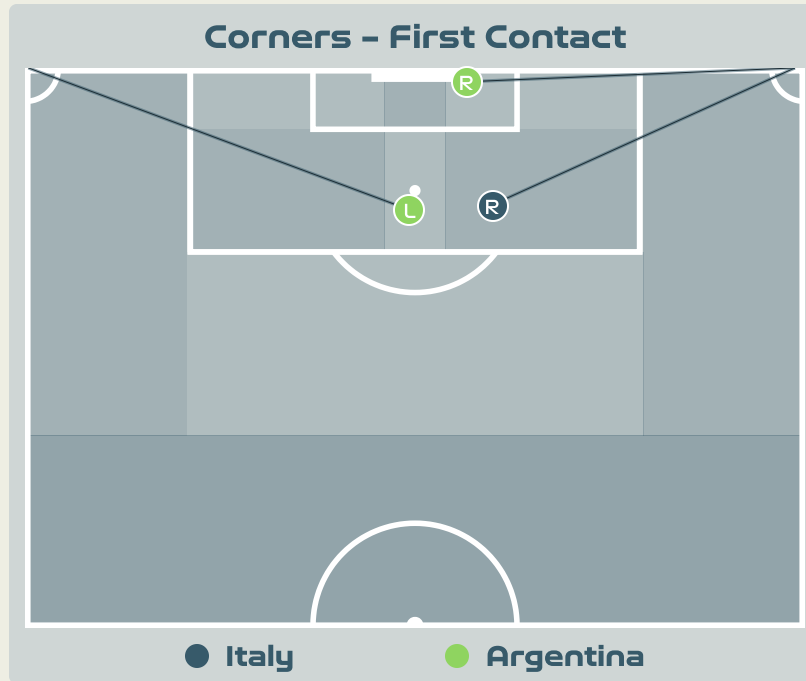

Aerial Control

Delivery Types Faced

Total	In Swing	Out Swing	Driven	Lofted	Cutback	Push
22	4	3	3	11	0	1

SET PLAYS

Italy v Argentina

Set Plays - Corners

52

Total Set Plays

Delivery Type	From Left Side	From Right Side	Total
Direct to Area	2	2	4
Short	0	1	1
Edge of Penalty Area	0	0	0

Delivery Style	Total
Inswing	3
Outswing	0
Driven	0

Free Kicks	
Type	Total
Direct	16
Direct (on target)	0
Direct (off target)	1
Indirect	0

First Contacts on Italy Crosses

1

By Italy

2

By Argentina

Top 5 Player First Contacts		
Player	Team	Total
GIUGLIANO Manuela	Italy	1
MAYORGA Miriam	Argentina	1
LARROQUETTE Mariana	Argentina	1

Set Plays - Corners