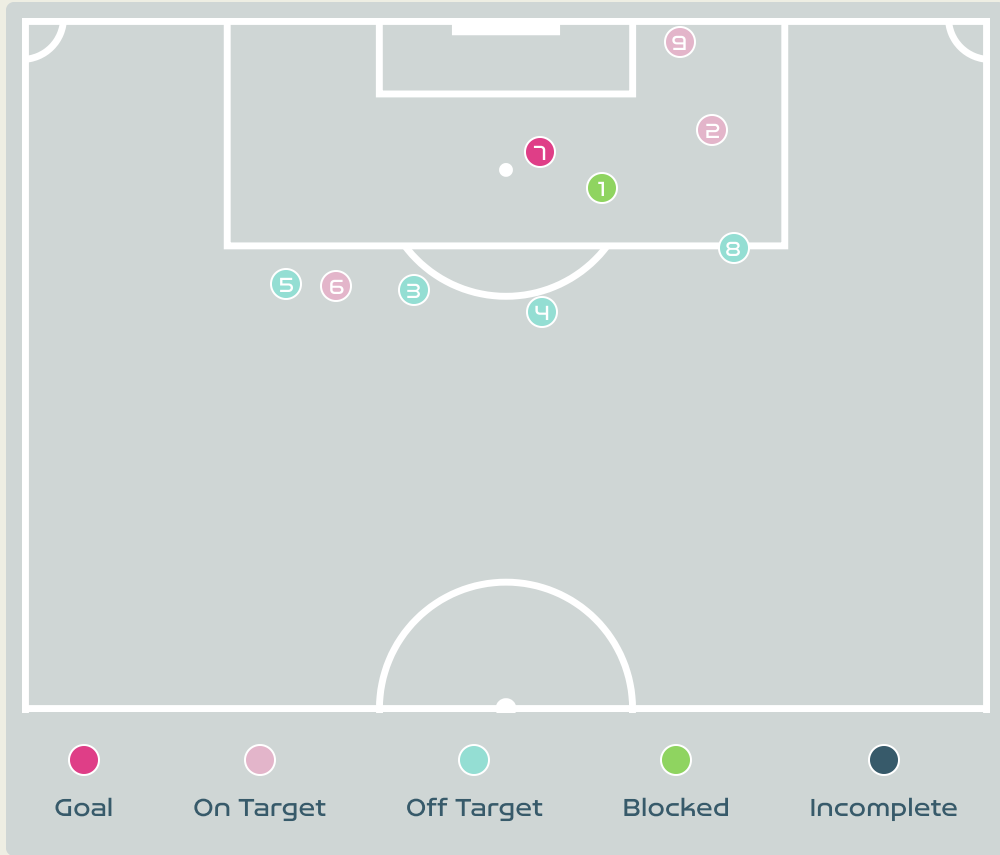

Attempts at Goal

Key	Outcome	Shots
	Goals	1
	On Target	3
	Off Target	4
	Blocked	1
	Incomplete	0