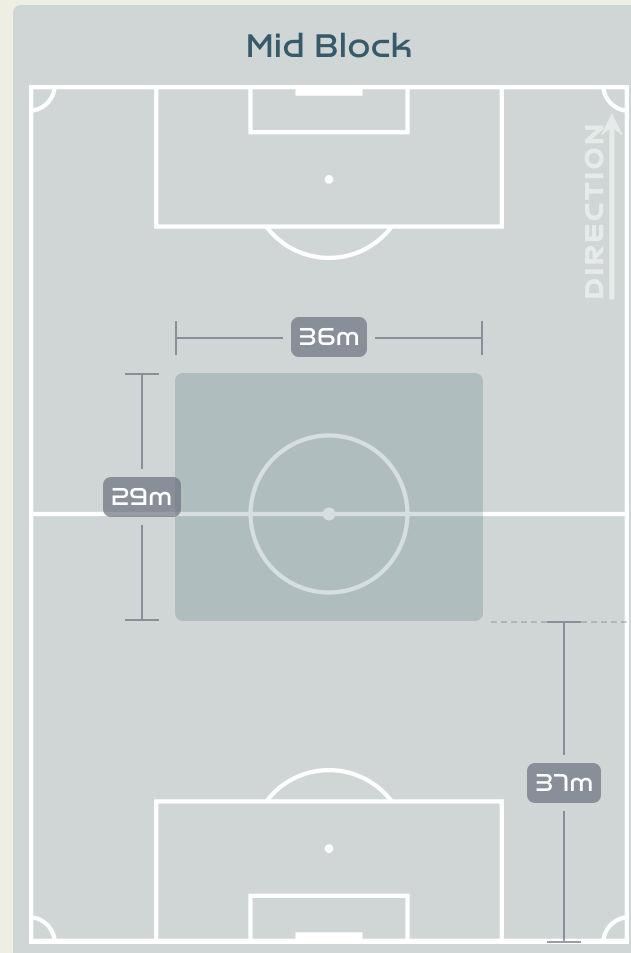

46

Tackles

2.55

Possession Actions / Defensive Action

Most Possession Regains

9

MAYORGA Miriam
RIGHT CENTRE BACK

#	Player	Total Possession Regains
1	CORREA Vanina	5
3	STABILE Eliana	7
6	COMETTI Aldana	8
7	NUNEZ Romina	3
8	FALFAN Daiana	6
13	BRAUN Sophia	5
14	MAYORGA Miriam	9
15	BONSEGUNDO Florencia	2
16	BENITEZ Lorena	6
19	LARROQUETTE Mariana	1
22	BANINI Estefania	5
9	GRAMAGLIA Paulina	0
10	IPPOLITO Dalila	0
11	RODRIGUEZ Yamila	1

Defensive Line Height & Team Length

Defensive Line Height & Team Length

Argentina

Defensive Pressure

240	Total Pressures	233
66	Direct Pressures	53
1.62s	Avg Pressure Duration	1.38s
77	Forced Turnovers	72
7.34s	Ball Recovery Time	8.82s
92	Pushing on into Pressing	90
207	Pushing on	228
36	Pressing Direction Inside	45
121	Pressing Direction Outside	131