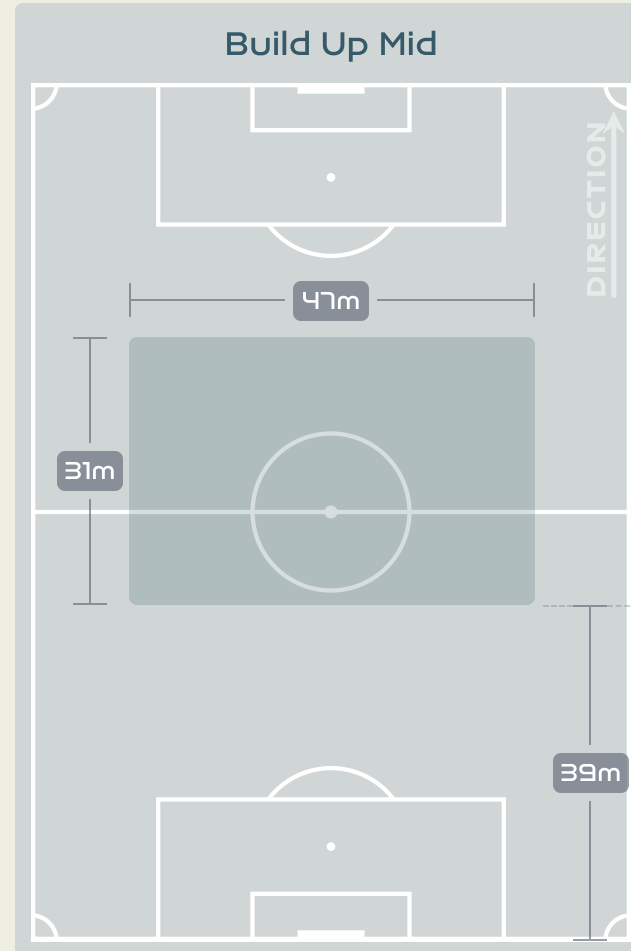

Phases of Play

IN POSSESSION

OUT OF POSSESSION

IN POSSESSION

Italy v Argentina

In Possession Line Height & Team Length

In Possession Line Height & Team Length

Argentina

Line Breaks

Attempted Line Breaks

107

Attempted Line Breaks 6

Inside Shape 4
Outside Shape 2

Attempted Line Breaks 59

Inside Shape 37
Outside Shape 22

Attempted Line Breaks 42