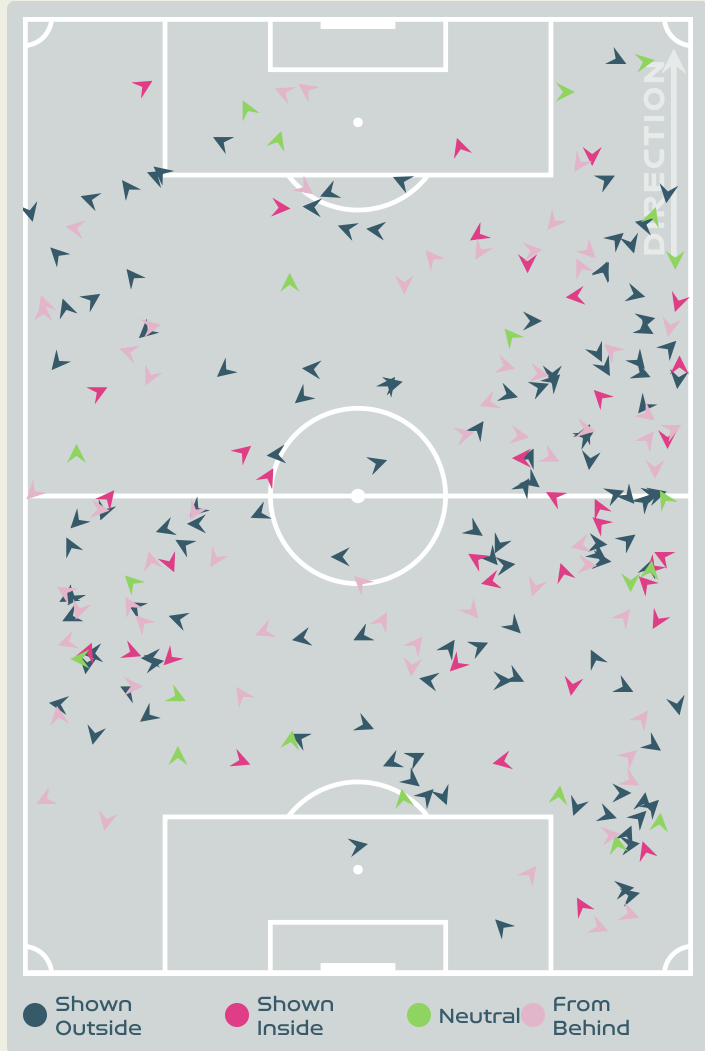

Defensive Line Height & Team Length

Defensive Line Height & Team Length

Argentina

Defensive Pressure

240	Total Pressures	233
66	Direct Pressures	53
1.62s	Avg Pressure Duration	1.38s
77	Forced Turnovers	72
7.34s	Ball Recovery Time	8.82s
92	Pushing on into Pressing	90
207	Pushing on	228
36	Pressing Direction Inside	45
121	Pressing Direction Outside	131