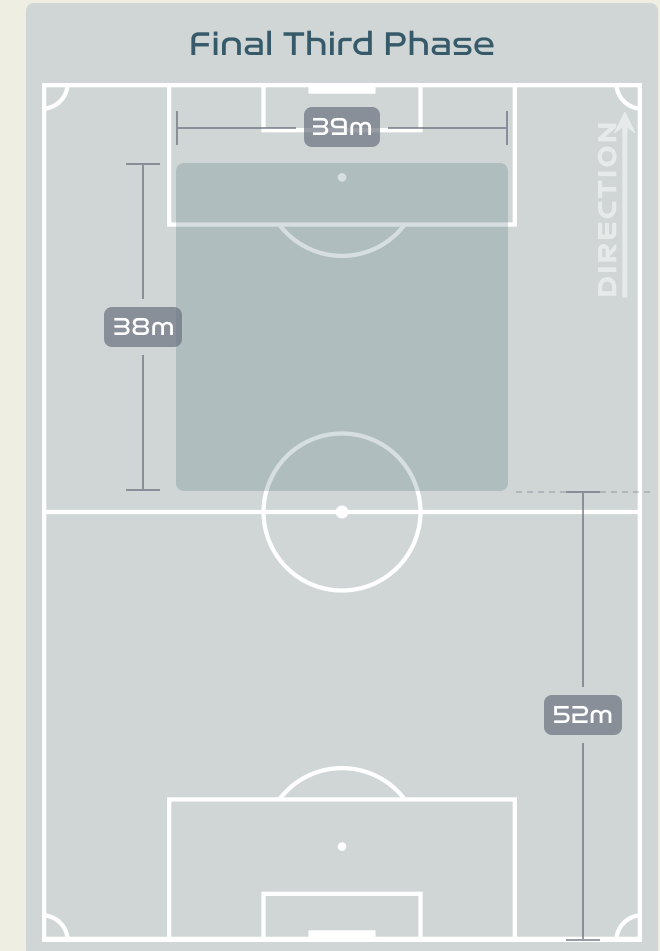

Phases of Play

IN POSSESSION

OUT OF POSSESSION

IN POSSESSION

Italy v Argentina

In Possession Line Height & Team Length

In Possession Line Height & Team Length

Argentina

Line Breaks

Attempted Line Breaks

107

Attempted Line Breaks 6

Inside Shape 4
Outside Shape 2

Attempted Line Breaks 59

Inside Shape 37
Outside Shape 22

Attempted Line Breaks 42