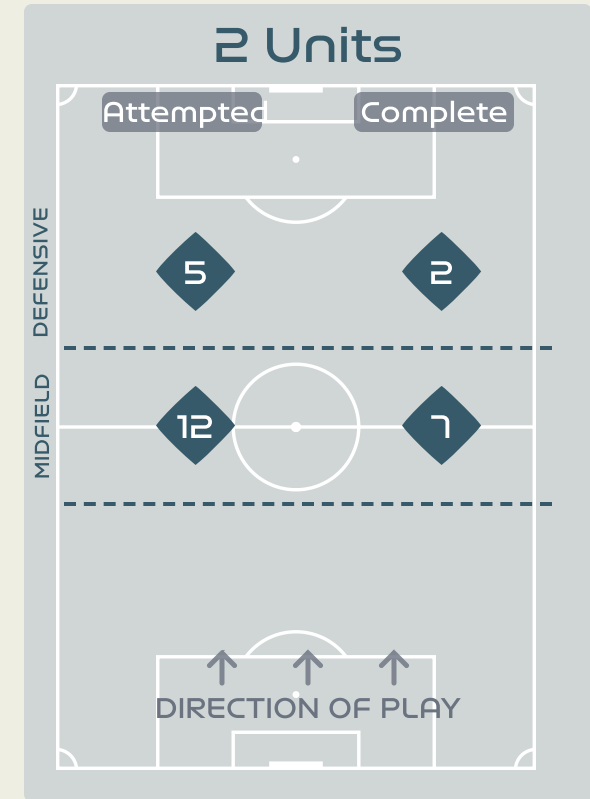

Inside Shape 30
Outside Shape 12

Line Breaks

Argentina

Attempted Line Breaks

119

Attempted Line Breaks 5

Inside Shape 2

Outside Shape 3

Attempted Line Breaks 97

Inside Shape 62

Outside Shape 35

Attempted Line Breaks 17

Inside Shape 12

Outside Shape 5

Line Breaks

					4 Units				3 Units			2 Units		Direction			Distribution Type		
#	Player	Line Breaks Attempted	Line Breaks Completed	Line Break Completion %	Attacking Line	Attacking Midfield Line	Midfield Line	Defensive Line	Attacking Line	Midfield Line	Defensive Line	Midfield Line	Defensive Line	Through	Around	Over	Pass	Cross	Ball Progression
22	DURANTE Francesca	9	5	55%	1	1	0	0	4	2	0	1	0	0	1	8	9	0	0
4	DI GUGLIELMO Lucia	14	8	57%	0	0	0	0	3	6	0	4	1	2	2	10	14	0	0
5	LINARI Elena	9	9	100%	0	0	0	0	6	2	0	1	0	1	4	4	9	0	0
6	GIUGLIANO Manuela	11	8	72%	0	0	0	0	0	3	1	7	0	2	2	7	10	1	0
8	BONANSEA Barbara	13	4	30%	0	0	1	0	1	4	1	5	1	3	4	6	10	1	2
9	GIACINTI Valentina	1	0	0%	0	0	0	0	0	0	1	0	0	0	0	1	1	0	0
14	BECCARI Chiara	4	3	75%	0	0	0	0	0	2	0	2	0	1	3	0	3	0	1
16	DRAGONI Giulia	6	6	100%	0	1	0	0	1	1	0	3	0	2	2	2	4	1	1
17	BOATTIN Lisa	21	10	47%	0	2	0	0	2	2	1	12	2	3	5	13	16	3	2
18	CARUSO Arianna	4	2	50%	0	0	0	0	1	2	0	1	0	1	2	1	2	1	1
23	SALVAI Cecilia	13	8	61%	0	0	0	0	6	4	1	2	0	0	7	6	13	0	0
7	CANTORE Sofia	1	0	0%	0	0	0	0	0	0	1	0	0	0	1	0	1	0	0
10	GIRELLI Cristiana	0	0	0%	0	0	0	0	0	0	0	0	0	0	0	0	0	0	0
20	GREGGI Giada	1	1	100%	0	0	0	0	1	0	0	0	0	0	0	1	1	0	0