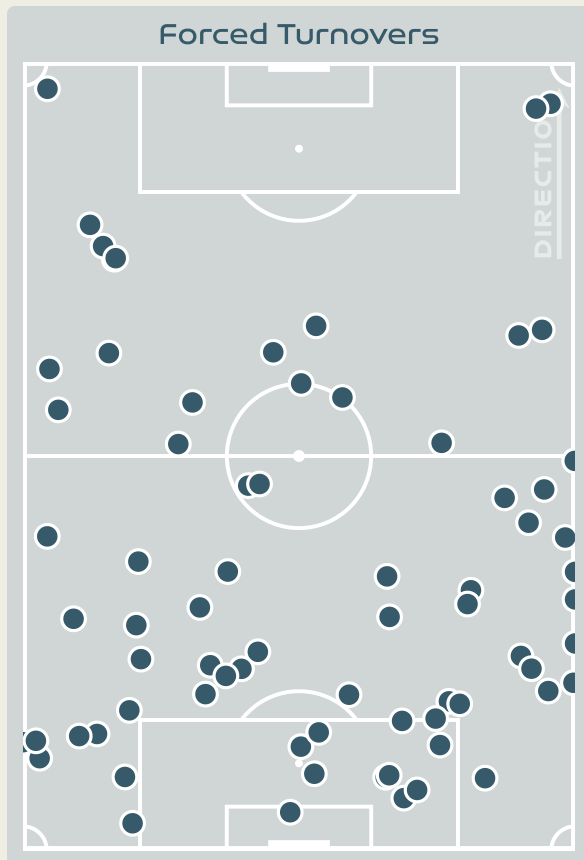

46

Tackles

2.55

Possession Actions / Defensive Action

Most Possession Regains

9

MAYORGA Miriam
RIGHT CENTRE BACK

#	Player	Total Possession Regains
1	CORREA Vanina	5
3	STABILE Eliana	7
6	COMETTI Aldana	8
7	NUNEZ Romina	3
8	FALFAN Daiana	6
13	BRAUN Sophia	5
14	MAYORGA Miriam	9
15	BONSEGUNDO Florencia	2
16	BENITEZ Lorena	6
19	LARROQUETTE Mariana	1
22	BANINI Estefania	5
9	GRAMAGLIA Paulina	0
10	IPPOLITO Dalila	0
11	RODRIGUEZ Yamila	1