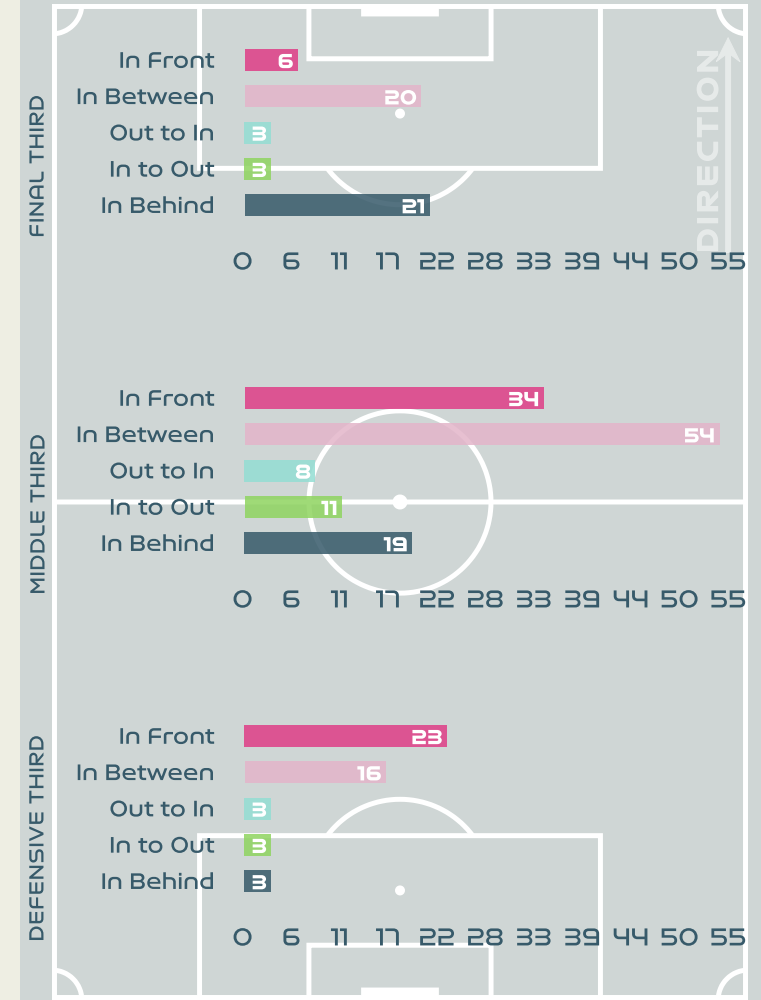

Movement Types Pitch Third