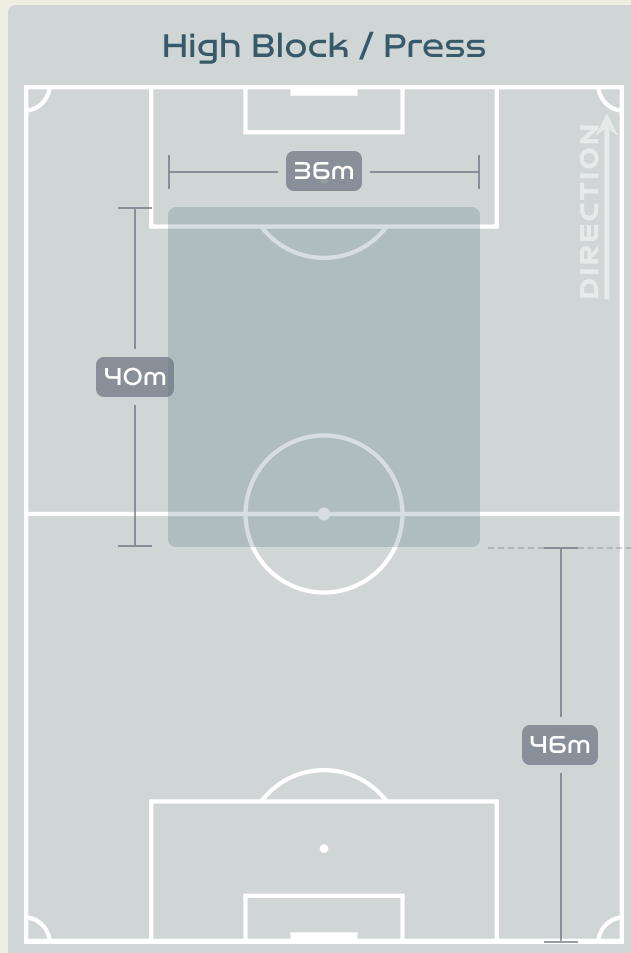

46

Tackles

2.55

Possession Actions / Defensive Action

Most Possession Regains

9

MAYORGA Miriam
RIGHT CENTRE BACK

#	Player	Total Possession Regains
1	CORREA Vanina	5
3	STABILE Eliana	7
6	COMETTI Aldana	8
7	NUNEZ Romina	3
8	FALFAN Daiana	6
13	BRAUN Sophia	5
14	MAYORGA Miriam	9
15	BONSEGUNDO Florencia	2
16	BENITEZ Lorena	6
19	LARROQUETTE Mariana	1
22	BANINI Estefania	5
9	GRAMAGLIA Paulina	0
10	IPPOLITO Dalila	0
11	RODRIGUEZ Yamila	1

Defensive Line Height & Team Length

Defensive Line Height & Team Length

Argentina

Defensive Pressure

240	Total Pressures	233
66	Direct Pressures	53
1.62s	Avg Pressure Duration	1.38s
77	Forced Turnovers	72
7.34s	Ball Recovery Time	8.82s
92	Pushing on into Pressing	90
207	Pushing on	228
36	Pressing Direction Inside	45
121	Pressing Direction Outside	131