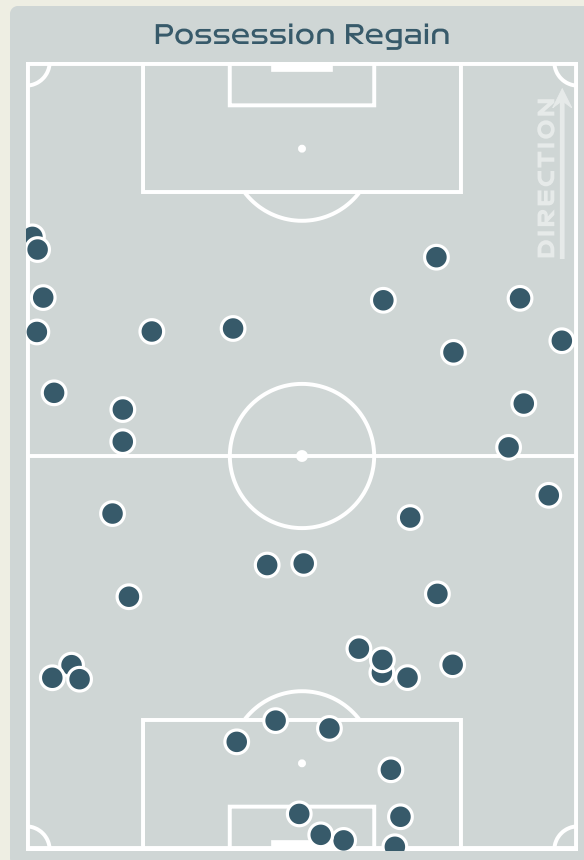

Top Ranked Players

Type	Player	Movements
In Front	16 BENITEZ Lorena	26
In Between	16 BENITEZ Lorena	20
Out to In	22 BANINI Estefania	4
In to Out	19 LARROQUETTE Mariana	5
In Behind	15 BONSEGUNDO Florencia	18

Movement Types Pitch Third

OUT OF POSSESSION

Italy v Argentina

Defensive Actions

Blocks

Possession Contests

Most Possession Regains

12
BOATTIN Lisa
LEFT BACK