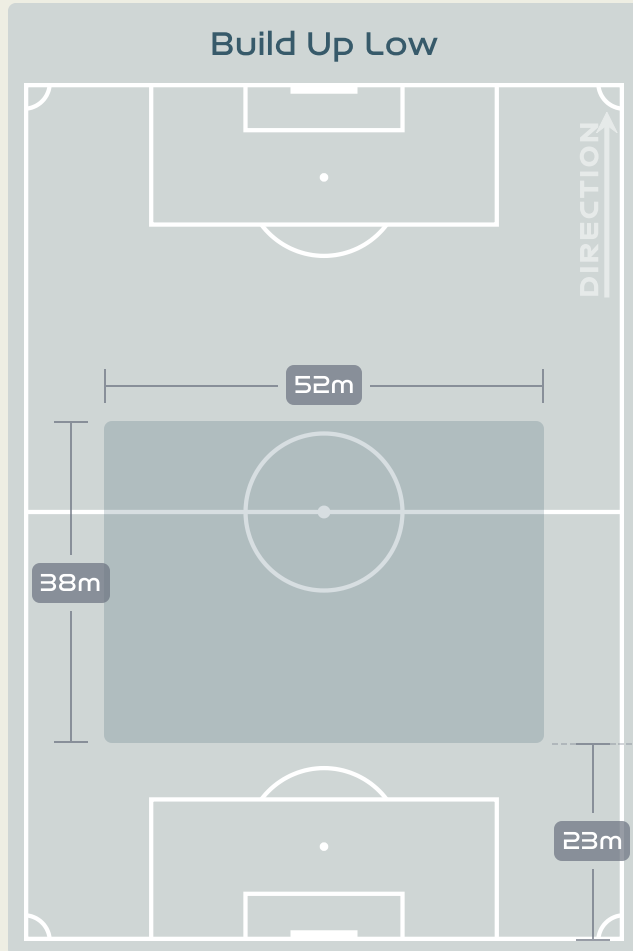

Phases of Play

IN POSSESSION

OUT OF POSSESSION

IN POSSESSION

Italy v Argentina

In Possession Line Height & Team Length

In Possession Line Height & Team Length

Argentina

Line Breaks

Attempted Line Breaks

107

Attempted Line Breaks 6

Inside Shape 4
Outside Shape 2

Attempted Line Breaks 59

Inside Shape 37
Outside Shape 22

Attempted Line Breaks 42