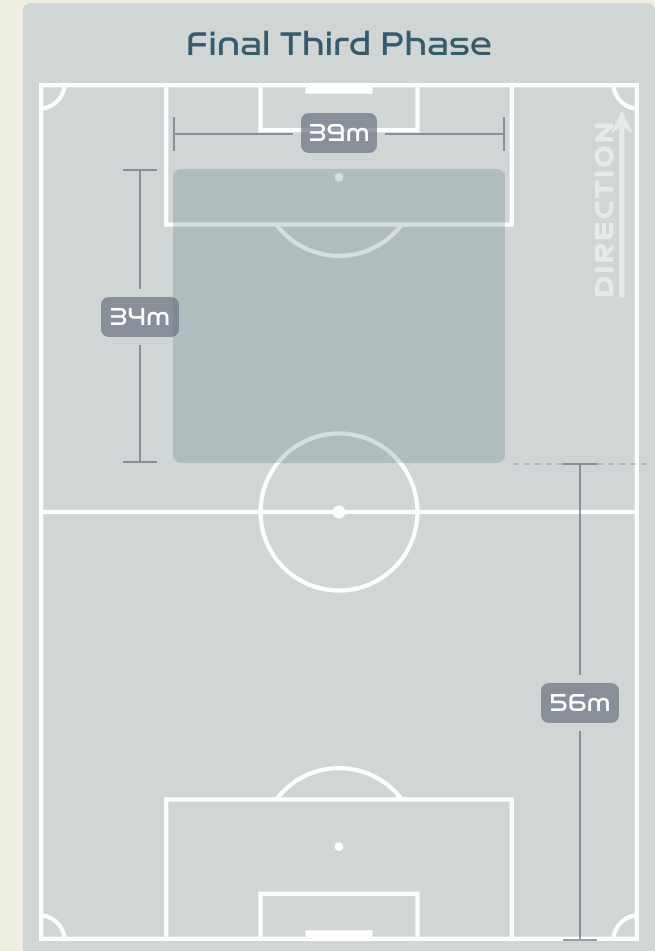

Phases of Play

IN POSSESSION

OUT OF POSSESSION

IN POSSESSION

Italy v Argentina

In Possession Line Height & Team Length

In Possession Line Height & Team Length

Argentina

Line Breaks

Attempted Line Breaks

107

Attempted Line Breaks 6

Inside Shape 4
Outside Shape 2

Attempted Line Breaks 59

Inside Shape 37
Outside Shape 22

Attempted Line Breaks 42