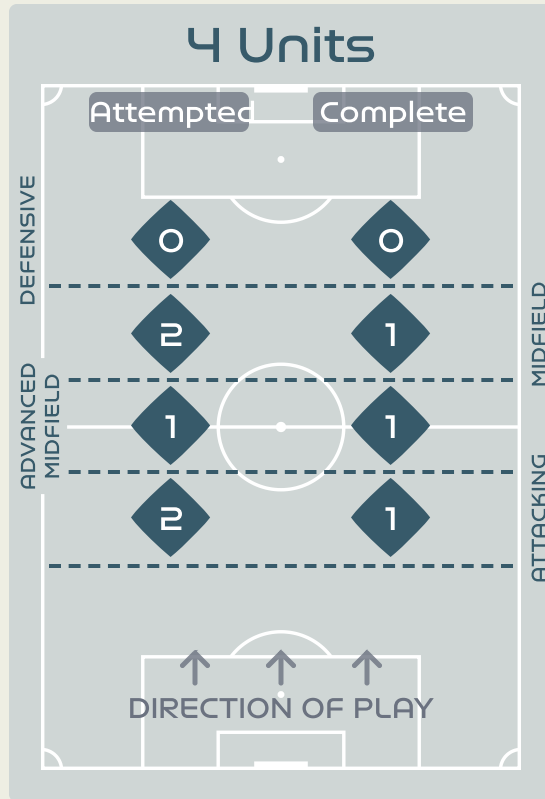

Line Breaks

Attempted Line Breaks

107

Attempted Line Breaks 6

Inside Shape 4
Outside Shape 2

Attempted Line Breaks 59

Inside Shape 37
Outside Shape 22

Attempted Line Breaks 42

Inside Shape 30
Outside Shape 12

Line Breaks

Argentina

Attempted Line Breaks

119

Attempted Line Breaks 5

Inside Shape 2

Outside Shape 3

Attempted Line Breaks 97

Inside Shape 62

Outside Shape 35

Attempted Line Breaks 17

Inside Shape 12

Outside Shape 5

Line Breaks

					4 Units				3 Units			2 Units		Direction			Distribution Type		
#	Player	Line Breaks Attempted	Line Breaks Completed	Line Break Completion %	Attacking Line	Attacking Midfield Line	Midfield Line	Defensive Line	Attacking Line	Midfield Line	Defensive Line	Midfield Line	Defensive Line	Through	Around	Over	Pass	Cross	Ball Progression
22	DURANTE Francesca	9	5	55%	1	1	0	0	4	2	0	1	0	0	1	8	9	0	0
4	DI GUGLIELMO Lucia	14	8	57%	0	0	0	0	3	6	0	4	1	2	2	10	14	0	0
5	LINARI Elena	9	9	100%	0	0	0	0	6	2	0	1	0	1	4	4	9	0	0
6	GIUGLIANO Manuela	11	8	72%	0	0	0	0	0	3	1	7	0	2	2	7	10	1	0
8	BONANSEA Barbara	13	4	30%	0	0	1	0	1	4	1	5	1	3	4	6	10	1	2
9	GIACINTI Valentina	1	0	0%	0	0	0	0	0	0	1	0	0	0	0	1	1	0	0
14	BECCARI Chiara	4	3	75%	0	0	0	0	0	2	0	2	0	1	3	0	3	0	1
16	DRAGONI Giulia	6	6	100%	0	1	0	0	1	1	0	3	0	2	2	2	4	1	1
17	BOATTIN Lisa	21	10	47%	0	2	0	0	2	2	1	12	2	3	5	13	16	3	2
18	CARUSO Arianna	4	2	50%	0	0	0	0	1	2	0	1	0	1	2	1	2	1	1
23	SALVAI Cecilia	13	8	61%	0	0	0	0	6	4	1	2	0	0	7	6	13	0	0
7	CANTORE Sofia	1	0	0%	0	0	0	0	0	0	1	0	0	0	1	0	1	0	0
10	GIRELLI Cristiana	0	0	0%	0	0	0	0	0	0	0	0	0	0	0	0	0	0	0
20	GREGGI Giada	1	1	100%	0	0	0	0	1	0	0	0	0	0	0	1	1	0	0