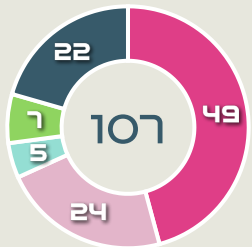

Build Up Phase