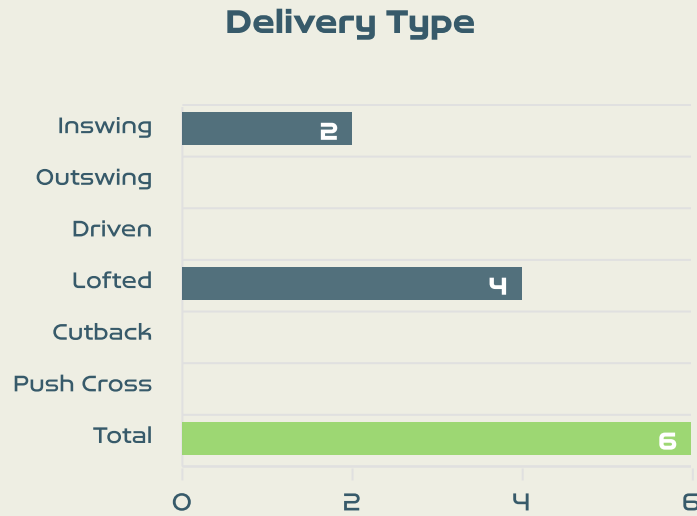

Crosses (Open Play)

#	Player	Inswing	Outswing	Driven	Lofted	Cutback	Push Cross	Total Attempted
1	CORREA Vanina	0	0	0	0	0	0	0
3	STABILE Eliana	0	0	0	0	0	0	0
6	COMETTI Aldana	0	0	0	0	0	0	0
7	NUNEZ Romina	0	0	0	1	0	0	1
8	FALFAN Daiana	0	0	0	0	0	0	0
13	BRAUN Sophia	0	0	0	2	0	0	2
14	MAYORGA Miriam	0	0	0	0	0	0	0
15	BONSEGUNDO Florencia	1	0	0	1	0	0	2
16	BENITEZ Lorena	0	0	0	0	0	0	0
19	LARROQUETTE Mariana	0	0	0	0	0	0	0
22	BANINI Estefania	1	0	0	0	0	0	1
9	GRAMAGLIA Paulina	0	0	0	0	0	0	0
10	IPPOLITO Dalila	0	0	0	0	0	0	0
11	RODRIGUEZ Yamila	0	0	0	0	0	0	0