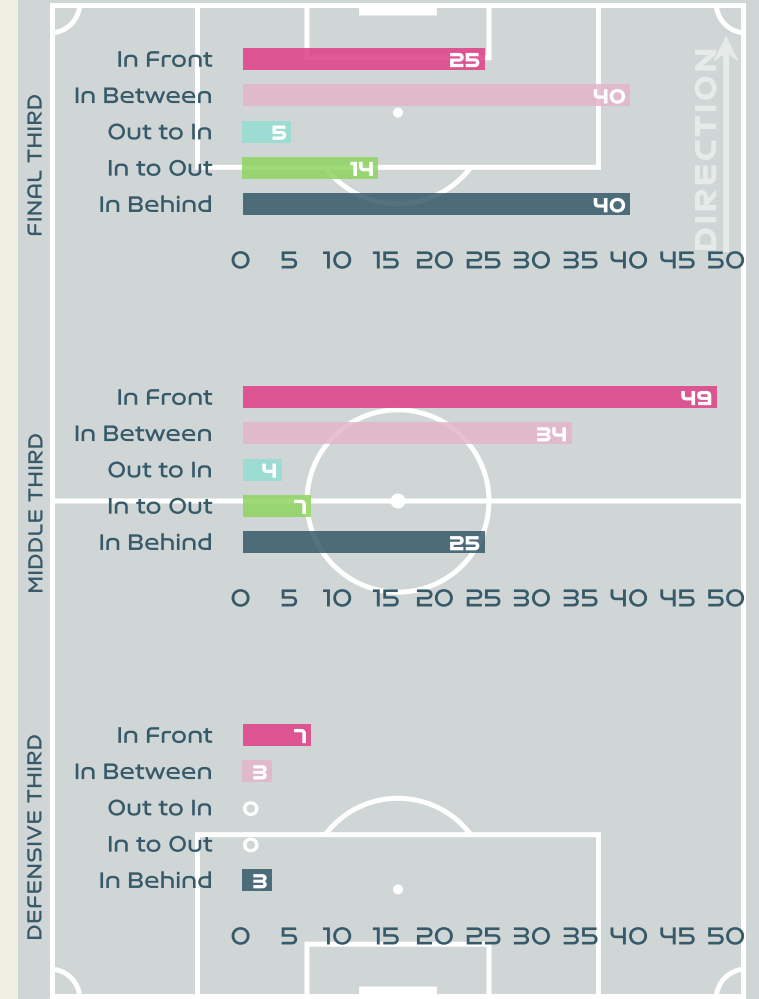

Movement Types Pitch Third