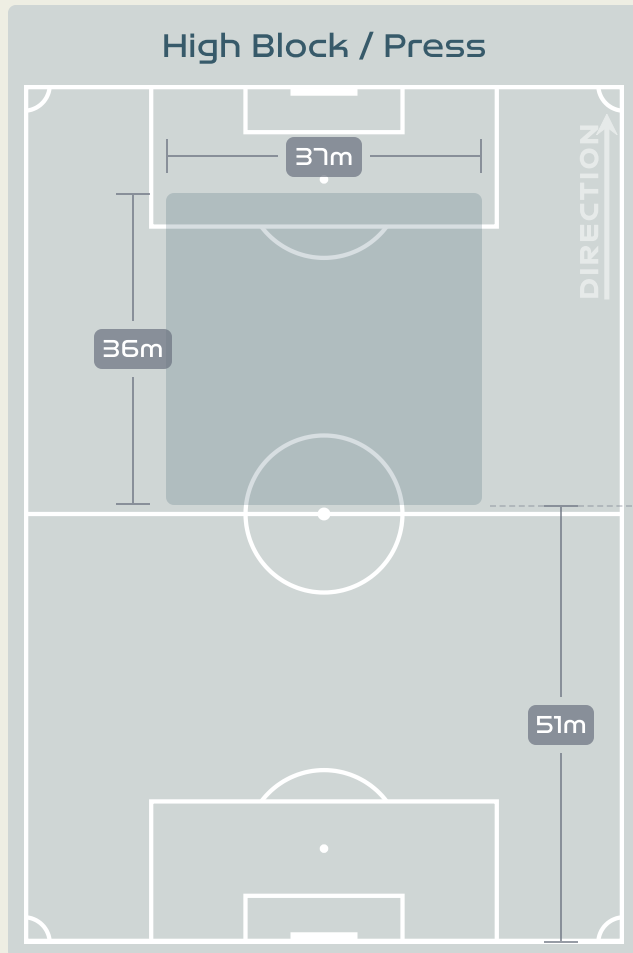

46

Tackles

2.55

Possession Actions / Defensive Action

Most Possession Regains

9

MAYORGA Miriam
RIGHT CENTRE BACK

#	Player	Total Possession Regains
1	CORREA Vanina	5
3	STABILE Eliana	7
6	COMETTI Aldana	8
7	NUNEZ Romina	3
8	FALFAN Daiana	6
13	BRAUN Sophia	5
14	MAYORGA Miriam	9
15	BONSEGUNDO Florencia	2
16	BENITEZ Lorena	6
19	LARROQUETTE Mariana	1
22	BANINI Estefania	5
9	GRAMAGLIA Paulina	0
10	IPPOLITO Dalila	0
11	RODRIGUEZ Yamila	1

Defensive Line Height & Team Length

Defensive Line Height & Team Length

Argentina

Defensive Pressure

240	Total Pressures	233
66	Direct Pressures	53
1.62s	Avg Pressure Duration	1.38s
77	Forced Turnovers	72
7.34s	Ball Recovery Time	8.82s
92	Pushing on into Pressing	90
207	Pushing on	228
36	Pressing Direction Inside	45
121	Pressing Direction Outside	131