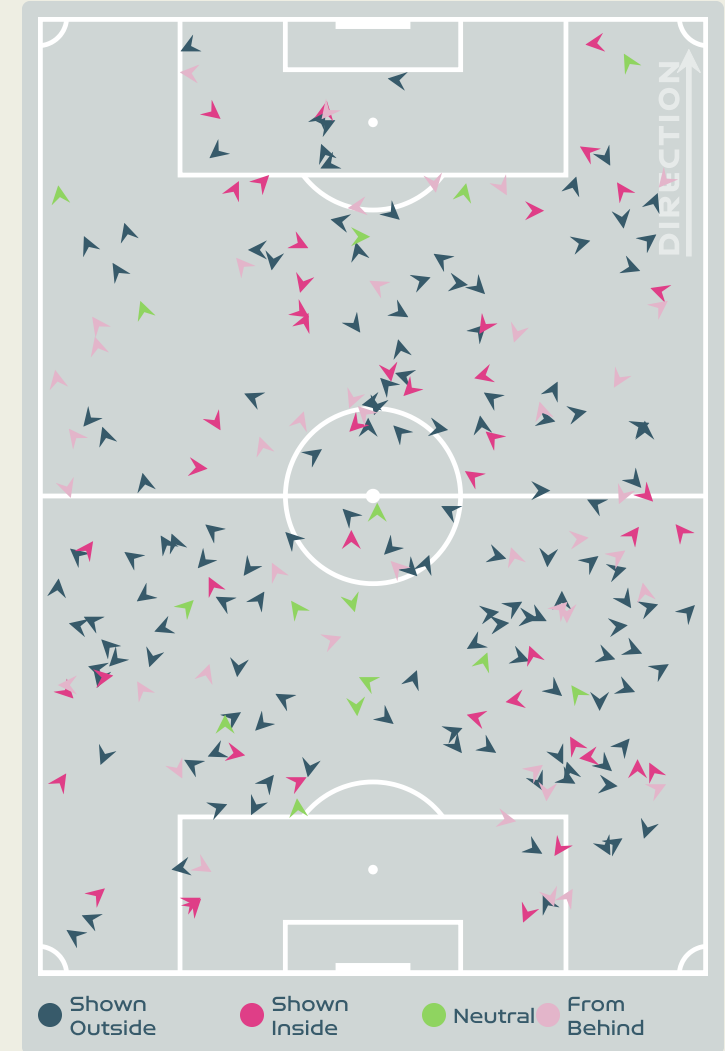

Defensive Line Height & Team Length

Defensive Line Height & Team Length

Argentina

Defensive Pressure

240	Total Pressures	233
66	Direct Pressures	53
1.62s	Avg Pressure Duration	1.38s
77	Forced Turnovers	72
7.34s	Ball Recovery Time	8.82s
92	Pushing on into Pressing	90
207	Pushing on	228
36	Pressing Direction Inside	45
121	Pressing Direction Outside	131