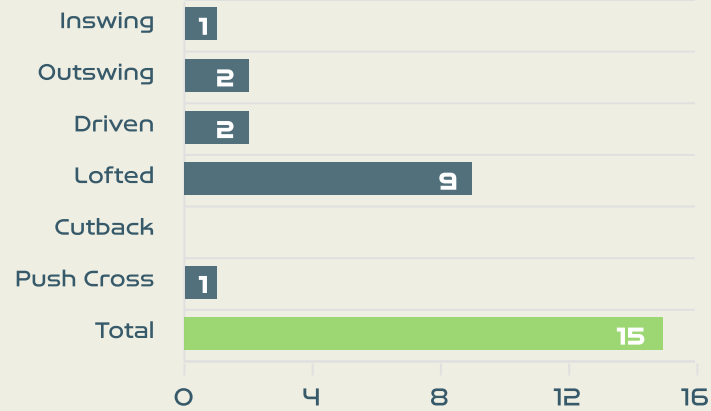

Argentina

Attempts at Goal

Key	Outcome	Shots
	Goals	0
	On Target	1
	Off Target	3
	Blocked	1
	Incomplete	1

Attempts at Goal

Argentina 

Time	Player	Outcome	Body Part	Delivery Type
0	19 LARROQUETTE Mariana	Off Target	Right Foot	Pass
25	22 BANINI Estefania	Incomplete - Blocked	Right Foot	Freekick
26	19 LARROQUETTE Mariana	Incomplete - Player On Ball Error	Right Foot	Pass
45	15 BONSEGUNDO Florencia	Deflected Off Target - Defensive Event	Right Foot	Other
46	3 STABILE Eliana	Deflected Off Target - Saved	Left Foot	Interception
93	15 BONSEGUNDO Florencia	On Target - Saved	Right Foot	Freekick

Crosses (Open Play)

Delivery Type

Attempted

15

Completed

5

Most Crosses Attempted

5