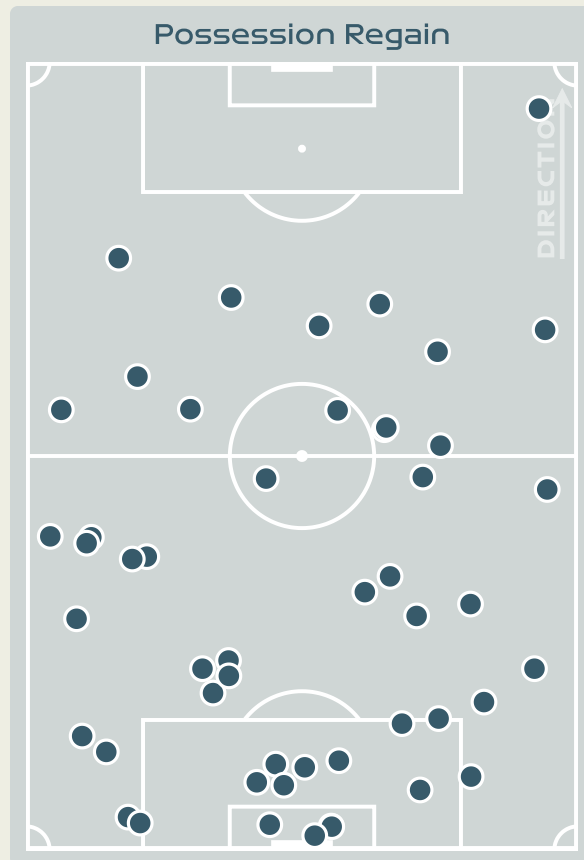

Argentina

Defensive Actions

72

Forced Turnovers

58

Possession Regained

7

Interceptions

46

Tackles

2.55

Possession Actions / Defensive Action

Most Possession Regains

9

MAYORGA Miriam
RIGHT CENTRE BACK

#	Player	Total Possession Regains
1	CORREA Vanina	5
3	STABILE Eliana	7
6	COMETTI Aldana	8
7	NUNEZ Romina	3
8	FALFAN Daiana	6
13	BRAUN Sophia	5
14	MAYORGA Miriam	9
15	BONSEGUNDO Florencia	2
16	BENITEZ Lorena	6
19	LARROQUETTE Mariana	1
22	BANINI Estefania	5
9	GRAMAGLIA Paulina	0
10	IPPOLITO Dalila	0
11	RODRIGUEZ Yamila	1