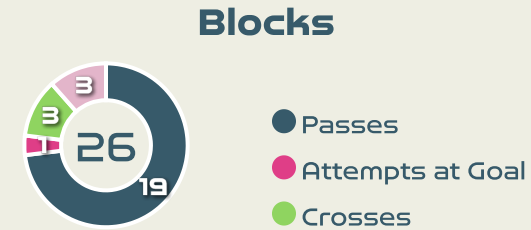

Argentina

Defensive Actions

72

Forced Turnovers

58

Possession Regained

7

Interceptions

46

Tackles

2.55

Possession Actions / Defensive Action

Most Possession Regains

9

MAYORGA Miriam
RIGHT CENTRE BACK

#	Player	Total Possession Regains
1	CORREA Vanina	5
3	STABILE Eliana	7
6	COMETTI Aldana	8
7	NUNEZ Romina	3
8	FALFAN Daiana	6
13	BRAUN Sophia	5
14	MAYORGA Miriam	9
15	BONSEGUNDO Florencia	2
16	BENITEZ Lorena	6
19	LARROQUETTE Mariana	1
22	BANINI Estefania	5
9	GRAMAGLIA Paulina	0
10	IPPOLITO Dalila	0
11	RODRIGUEZ Yamila	1