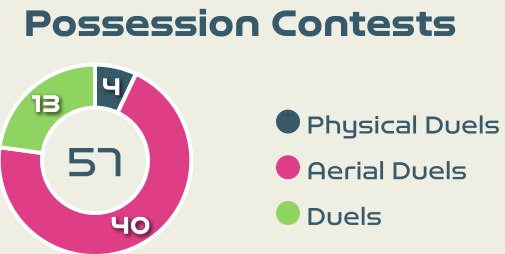

Argentina

Defensive Actions

72

Forced Turnovers

58

Possession Regained

7

Interceptions

46

Tackles

2.55

Possession Actions / Defensive Action

Most Possession Regains

9

MAYORGA Miriam
RIGHT CENTRE BACK

#	Player	Total Possession Regains
1	CORREA Vanina	5
3	STABILE Eliana	7
6	COMETTI Aldana	8
7	NUNEZ Romina	3
8	FALFAN Daiana	6
13	BRAUN Sophia	5
14	MAYORGA Miriam	9
15	BONSEGUNDO Florencia	2
16	BENITEZ Lorena	6
19	LARROQUETTE Mariana	1
22	BANINI Estefania	5
9	GRAMAGLIA Paulina	0
10	IPPOLITO Dalila	0
11	RODRIGUEZ Yamila	1