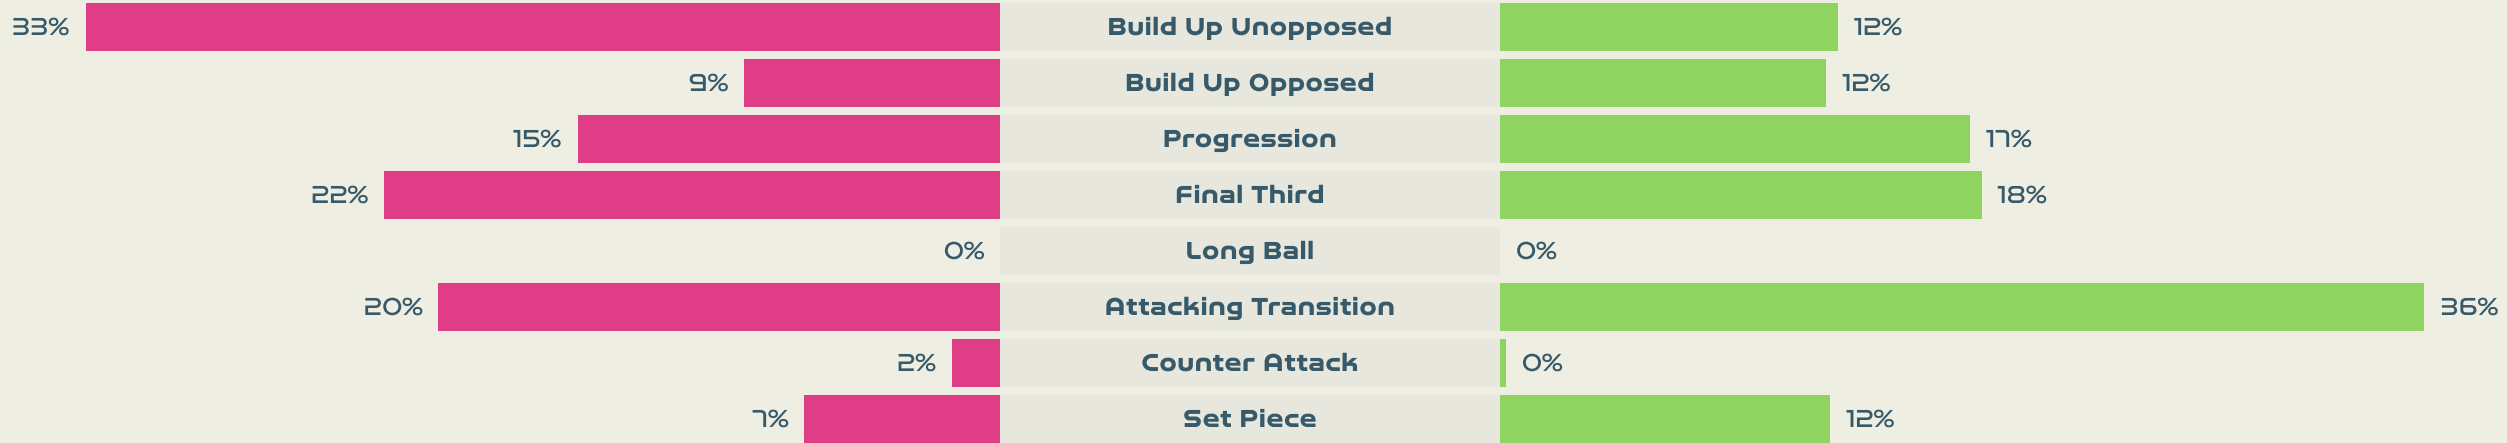

Phases of Play

IN POSSESSION