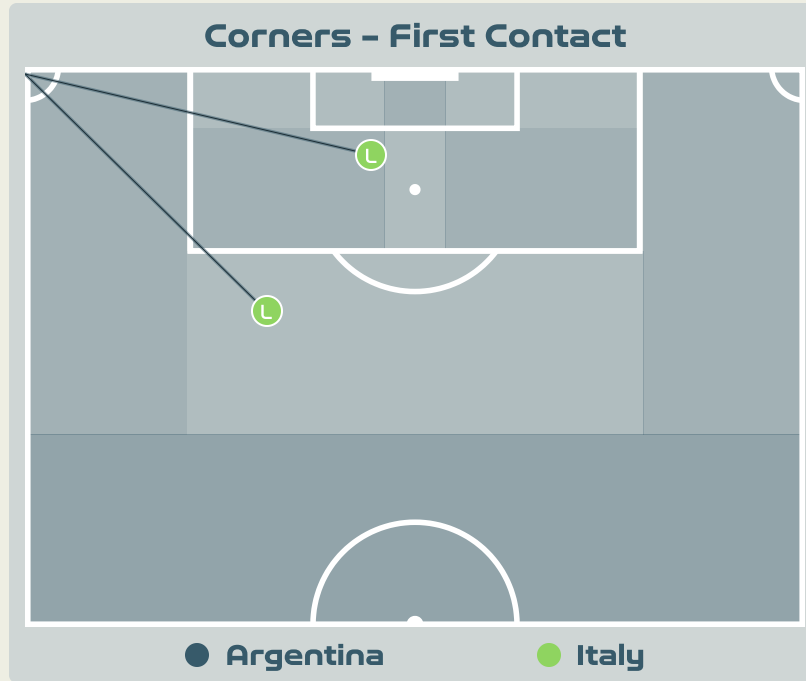

First Contacts on Italy Crosses

1

By Italy

2

By Argentina

Top 5 Player First Contacts		
Player	Team	Total
GIUGLIANO Manuela	Italy	1
MAYORGA Miriam	Argentina	1
LARROQUETTE Mariana	Argentina	1

Set Plays - Corners

Delivery Type	From Left Side	From Right Side	Total
Direct to Area	0	0	0
Short	2	0	2
Edge of Penalty Area	0	0	0

Delivery Style	Total
Inswing	0
Outswing	0
Driven	0

Free Kicks	
Type	Total
Direct	21
Direct (on target)	1
Direct (off target)	1
Indirect	2