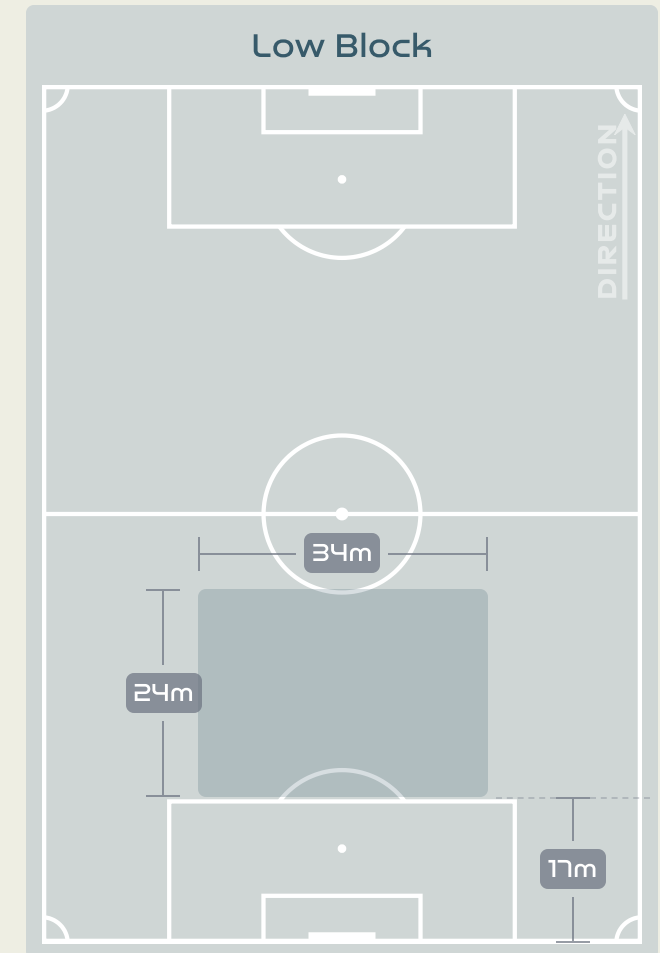

46

Tackles

2.55

Possession Actions / Defensive Action

Most Possession Regains

9

MAYORGA Miriam
RIGHT CENTRE BACK

#	Player	Total Possession Regains
1	CORREA Vanina	5
3	STABILE Eliana	7
6	COMETTI Aldana	8
7	NUNEZ Romina	3
8	FALFAN Daiana	6
13	BRAUN Sophia	5
14	MAYORGA Miriam	9
15	BONSEGUNDO Florencia	2
16	BENITEZ Lorena	6
19	LARROQUETTE Mariana	1
22	BANINI Estefania	5
9	GRAMAGLIA Paulina	0
10	IPPOLITO Dalila	0
11	RODRIGUEZ Yamila	1

Defensive Line Height & Team Length

Defensive Line Height & Team Length

Argentina

Defensive Pressure

240	Total Pressures	233
66	Direct Pressures	53
1.62s	Avg Pressure Duration	1.38s
77	Forced Turnovers	72
7.34s	Ball Recovery Time	8.82s
92	Pushing on into Pressing	90
207	Pushing on	228
36	Pressing Direction Inside	45
121	Pressing Direction Outside	131