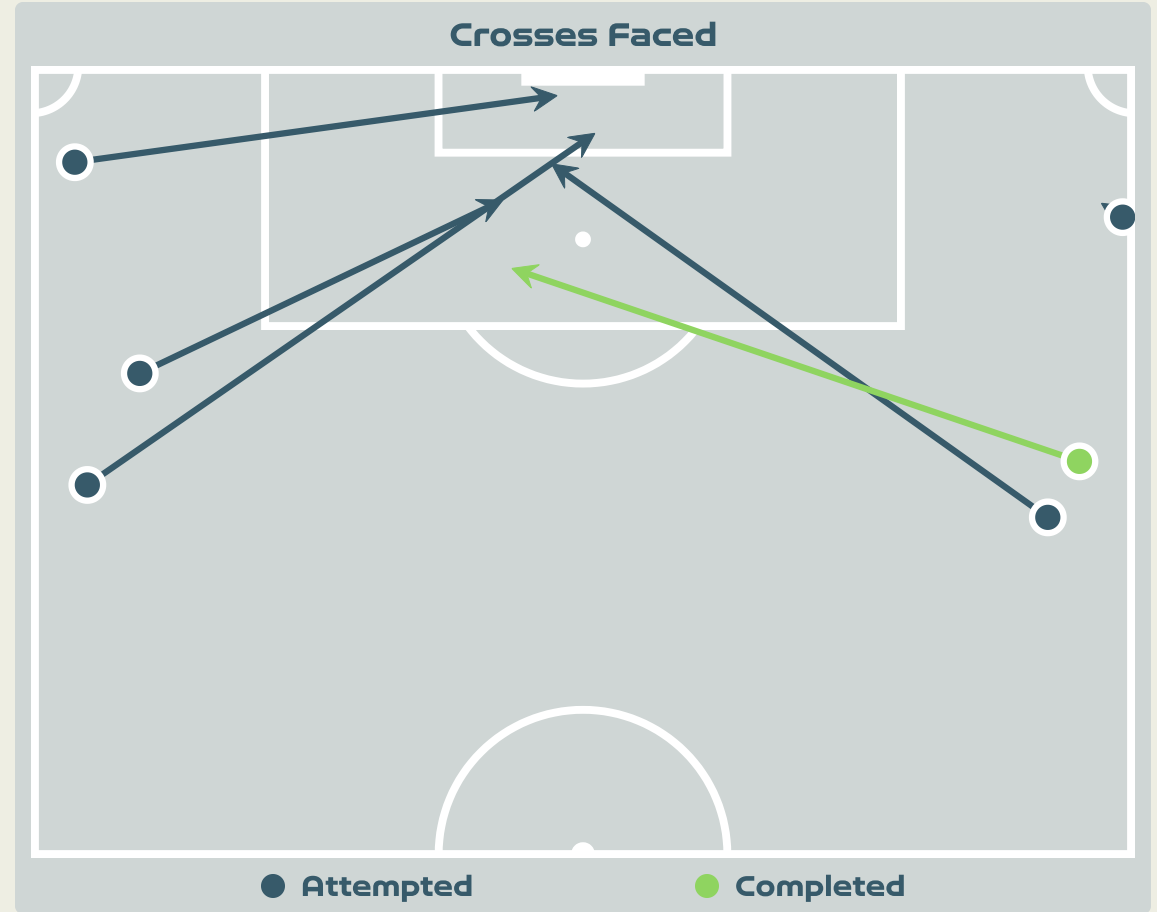

7
Total Attempts on Goal Faced

100
Save %

Total Attempts on Goal Faced	Total Goal Interventions	Save & Retain	Deflect & Retain	Save & Deflect	Save Attempt	No Save Attempt
7	3	1	0	2	0	4

Goal Prevention

9

Total Attempts on Goal Faced

75

Save %

Total Attempts on Goal Faced	Total Goal Interventions	Save & Retain	Deflect & Retain	Save & Deflect	Save Attempt	No Save Attempt
9	2	1	0	1	1	5

Aerial Control

Delivery Types Faced

Total	In Swing	Out Swing	Driven	Lofted	Cutback	Push
10	4	0	0	6	0	0