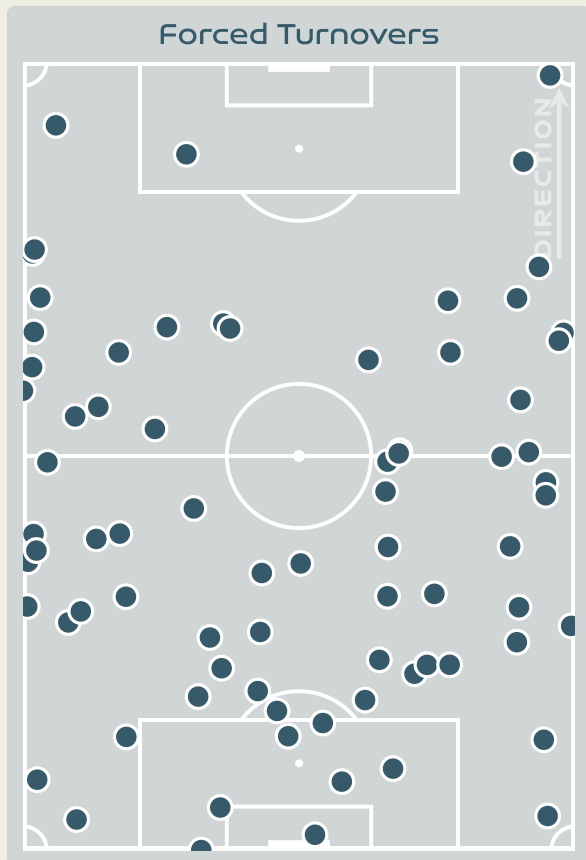

Defensive Actions