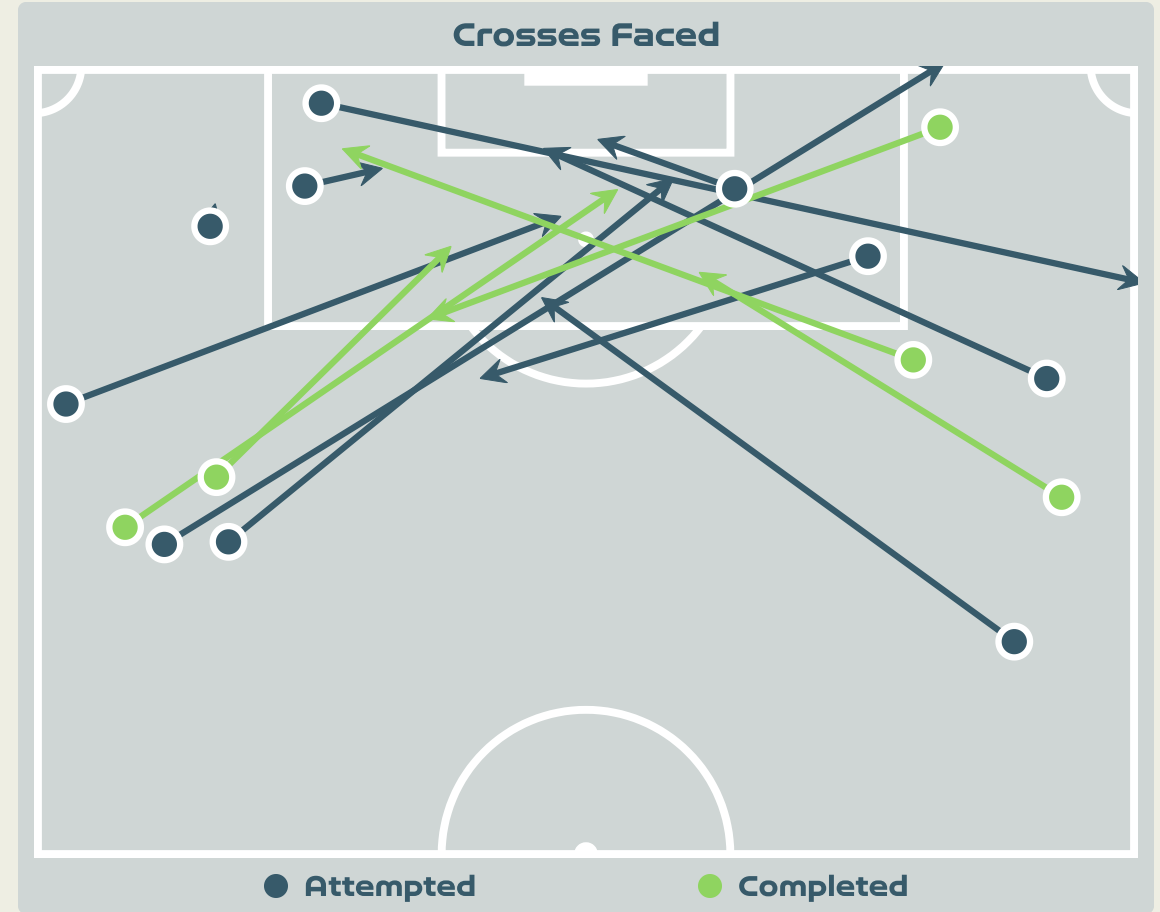

75

Save %

Total Attempts on Goal Faced	Total Goal Interventions	Save & Retain	Deflect & Retain	Save & Deflect	Save Attempt	No Save Attempt
9	2	1	0	1	1	5

Aerial Control

Delivery Types Faced

Total	In Swing	Out Swing	Driven	Lofted	Cutback	Push
10	4	0	0	6	0	0

Aerial Control

Delivery Types Faced

Total	In Swing	Out Swing	Driven	Lofted	Cutback	Push
22	4	3	3	11	0	1

SET PLAYS

Italy v Argentina

Set Plays - Corners

52

Total Set Plays