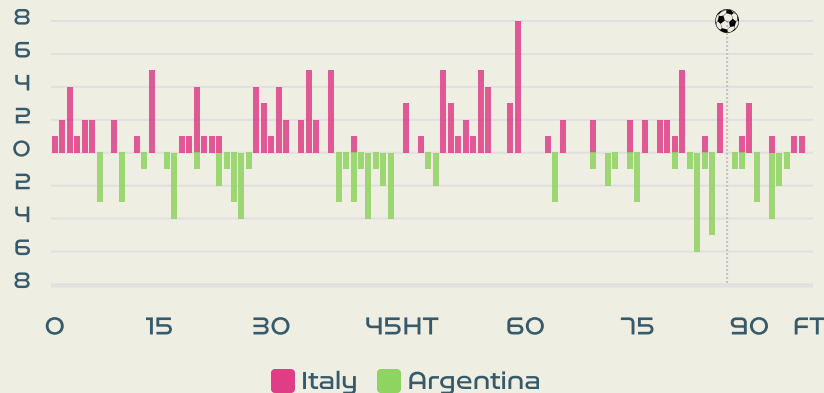

Distribution in the Final Third