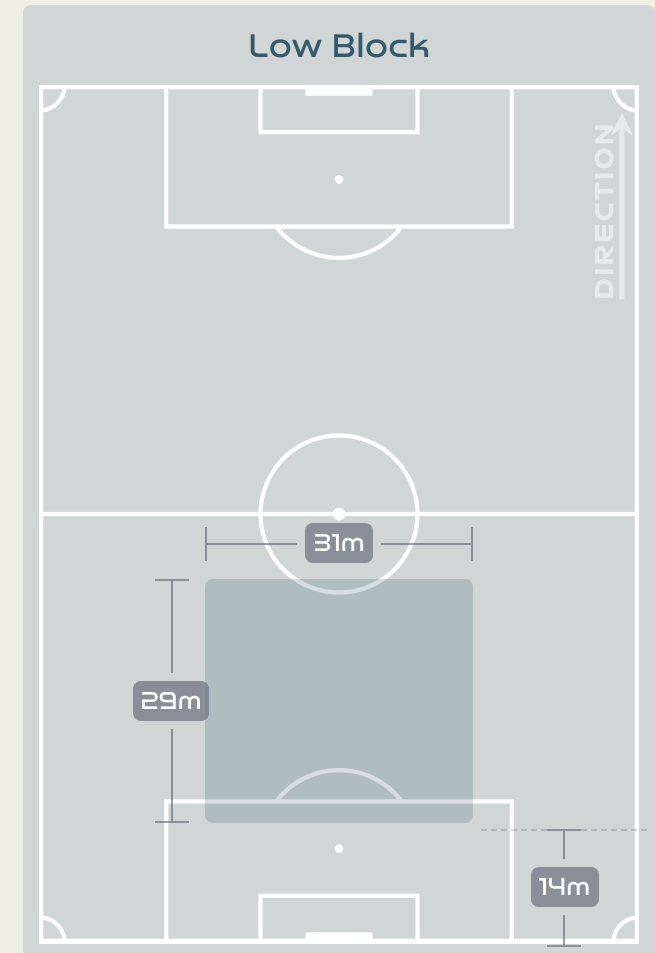

46

Tackles

2.55

Possession Actions / Defensive Action

Most Possession Regains

9

MAYORGA Miriam
RIGHT CENTRE BACK

#	Player	Total Possession Regains
1	CORREA Vanina	5
3	STABILE Eliana	7
6	COMETTI Aldana	8
7	NUNEZ Romina	3
8	FALFAN Daiana	6
13	BRAUN Sophia	5
14	MAYORGA Miriam	9
15	BONSEGUNDO Florencia	2
16	BENITEZ Lorena	6
19	LARROQUETTE Mariana	1
22	BANINI Estefania	5
9	GRAMAGLIA Paulina	0
10	IPPOLITO Dalila	0
11	RODRIGUEZ Yamila	1

Defensive Line Height & Team Length

Defensive Line Height & Team Length

Argentina

Defensive Pressure

240	Total Pressures	233
66	Direct Pressures	53
1.62s	Avg Pressure Duration	1.38s
77	Forced Turnovers	72
7.34s	Ball Recovery Time	8.82s
92	Pushing on into Pressing	90
207	Pushing on	228
36	Pressing Direction Inside	45
121	Pressing Direction Outside	131