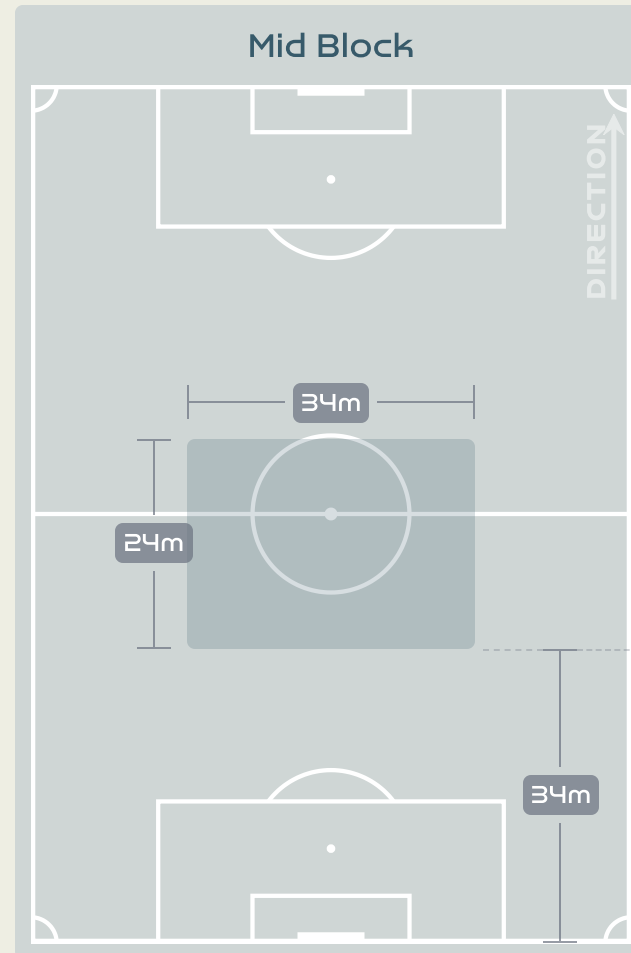

46

Tackles

2.55

Possession Actions / Defensive Action

Most Possession Regains

9

MAYORGA Miriam
RIGHT CENTRE BACK

#	Player	Total Possession Regains
1	CORREA Vanina	5
3	STABILE Eliana	7
6	COMETTI Aldana	8
7	NUNEZ Romina	3
8	FALFAN Daiana	6
13	BRAUN Sophia	5
14	MAYORGA Miriam	9
15	BONSEGUNDO Florencia	2
16	BENITEZ Lorena	6
19	LARROQUETTE Mariana	1
22	BANINI Estefania	5
9	GRAMAGLIA Paulina	0
10	IPPOLITO Dalila	0
11	RODRIGUEZ Yamila	1

Defensive Line Height & Team Length

Defensive Line Height & Team Length

Argentina

Defensive Pressure

240	Total Pressures	233
66	Direct Pressures	53
1.62s	Avg Pressure Duration	1.38s
77	Forced Turnovers	72
7.34s	Ball Recovery Time	8.82s
92	Pushing on into Pressing	90
207	Pushing on	228
36	Pressing Direction Inside	45
121	Pressing Direction Outside	131