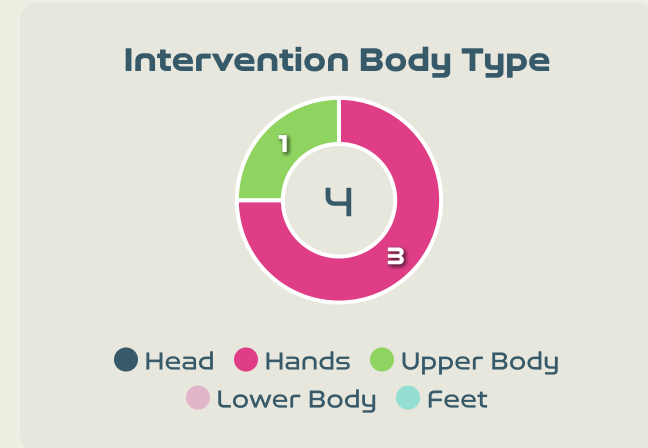

Goalkeeping Involvement

Italy GK Involvement Timeline

43
Total Involvements

Argentina GK Involvement Timeline

36
Total Involvements

Goalkeeping Distribution

Goalkeeping Distribution

Goal Prevention

7
Total Attempts on Goal Faced

100
Save %

Total Attempts on Goal Faced	Total Goal Interventions	Save & Retain	Deflect & Retain	Save & Deflect	Save Attempt	No Save Attempt
7	3	1	0	2	0	4

Goal Prevention

9

Total Attempts on Goal Faced