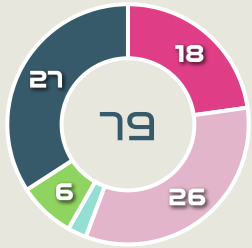

Progression Phase