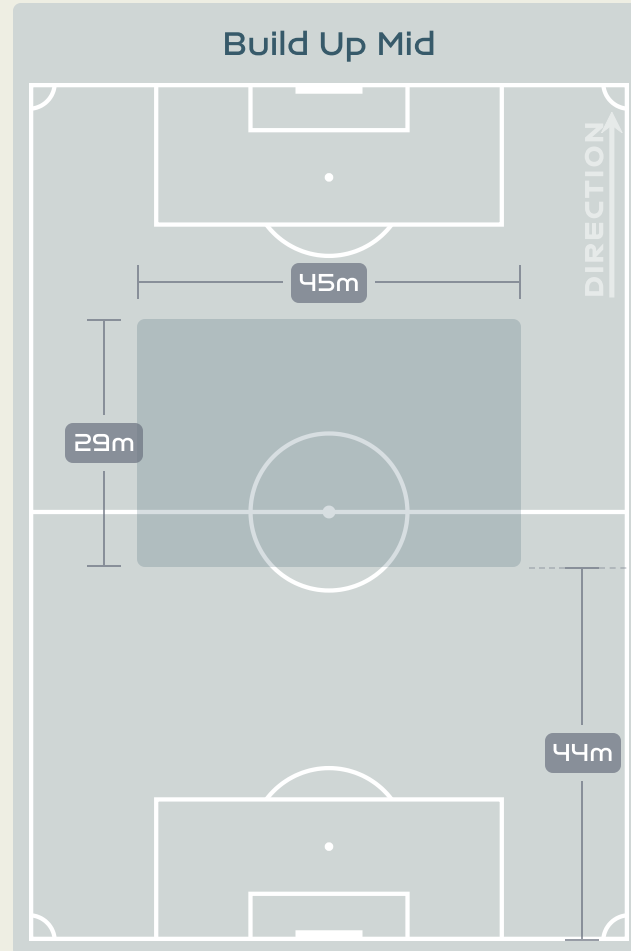

Phases of Play

IN POSSESSION

OUT OF POSSESSION

IN POSSESSION

Italy v Argentina

In Possession Line Height & Team Length

In Possession Line Height & Team Length

Argentina

Line Breaks

Attempted Line Breaks

107

Attempted Line Breaks 6

Inside Shape 4
Outside Shape 2

Attempted Line Breaks 59

Inside Shape 37
Outside Shape 22

Attempted Line Breaks 42