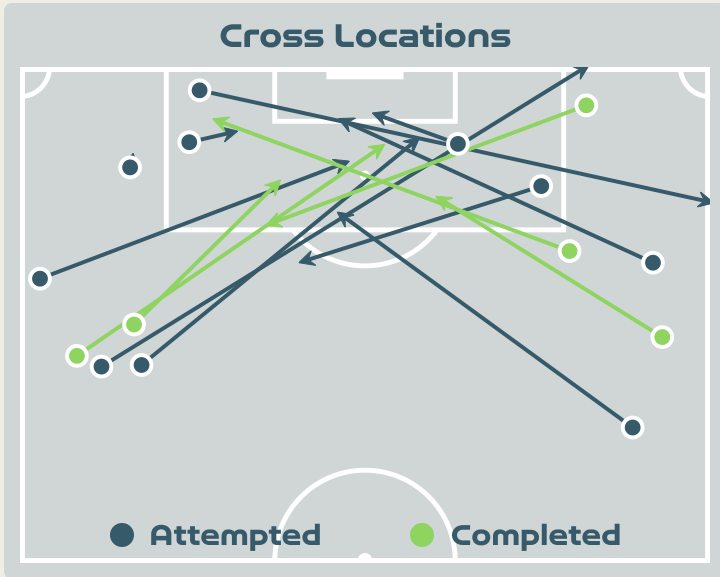

Attempts at Goal

Key	Outcome	Shots
	Goals	1
	On Target	3
	Off Target	4
	Blocked	1
	Incomplete	0

Attempts at Goal

Time	Player	Outcome	Body Part	Delivery Type
3	6 GIUGLIANO Manuela	Deflected Off Target - Blocked	Right Foot	Loose Ball
9	9 GIACINTI Valentina	On Target - Saved	Right Foot	Loose Ball
55	6 GIUGLIANO Manuela	Off Target	Right Foot	Loose Ball
55	8 BONANSEA Barbara	Off Target	Left Foot	Pass
68	6 GIUGLIANO Manuela	Off Target - Referee Event	Right Foot	Freekick
81	20 GREGGI Giada	On Target - Saved	Right Foot	Loose Ball
86	10 GIRELLI Cristiana	On Target - Goal	Head	Cross
93	7 CANTORE Sofia	Off Target	Right Foot	Pass
97	17 BOATTIN Lisa	On Target - Saved	Right Foot	Ball Progression

Argentina

Attempts at Goal

Key	Outcome	Shots
	Goals	0
	On Target	1
	Off Target	3
	Blocked	1
	Incomplete	1

Attempts at Goal

Argentina 

Time	Player	Outcome	Body Part	Delivery Type
0	19 LARROQUETTE Mariana	Off Target	Right Foot	Pass
25	22 BANINI Estefania	Incomplete - Blocked	Right Foot	Freekick
26	19 LARROQUETTE Mariana	Incomplete - Player On Ball Error	Right Foot	Pass
45	15 BONSEGUNDO Florencia	Deflected Off Target - Defensive Event	Right Foot	Other
46	3 STABILE Eliana	Deflected Off Target - Saved	Left Foot	Interception
93	15 BONSEGUNDO Florencia	On Target - Saved	Right Foot	Freekick

Crosses (Open Play)

Delivery Type

Attempted

15

Completed

5

Most Crosses Attempted

5