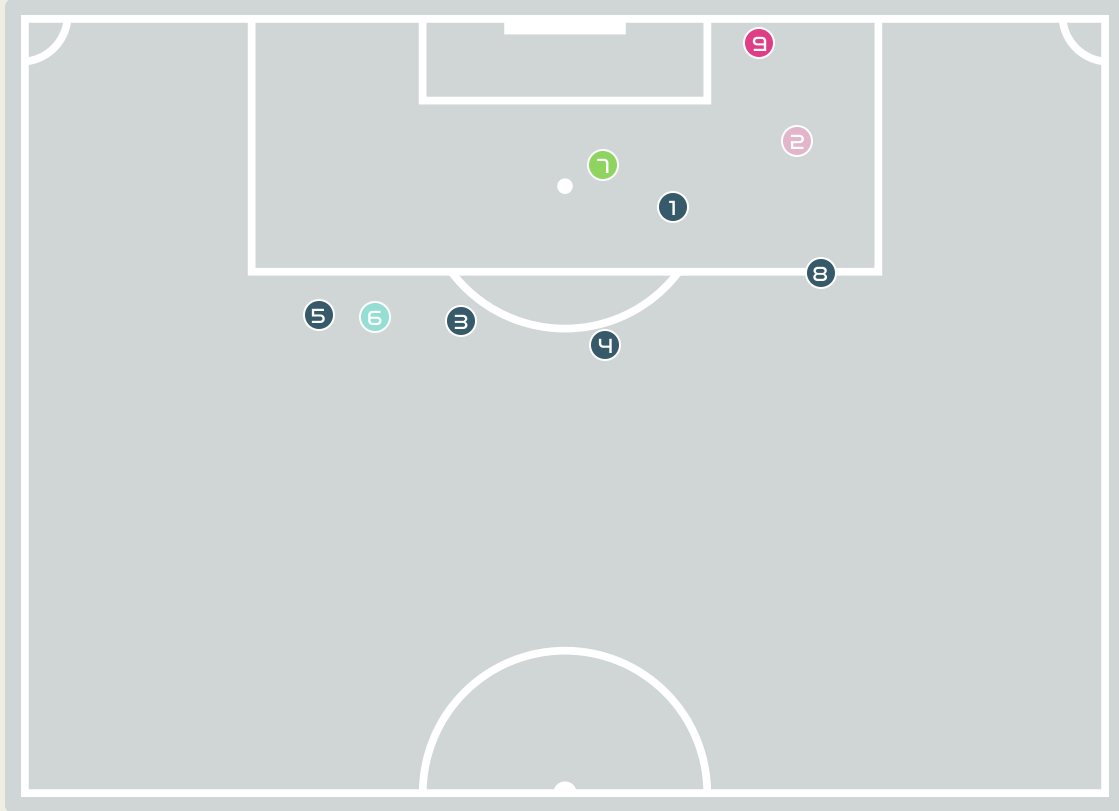

Goal Prevention

9

Total Attempts on Goal Faced

75

Save %

Total Attempts on Goal Faced	Total Goal Interventions	Save & Retain	Deflect & Retain	Save & Deflect	Save Attempt	No Save Attempt
9	2	1	0	1	1	5