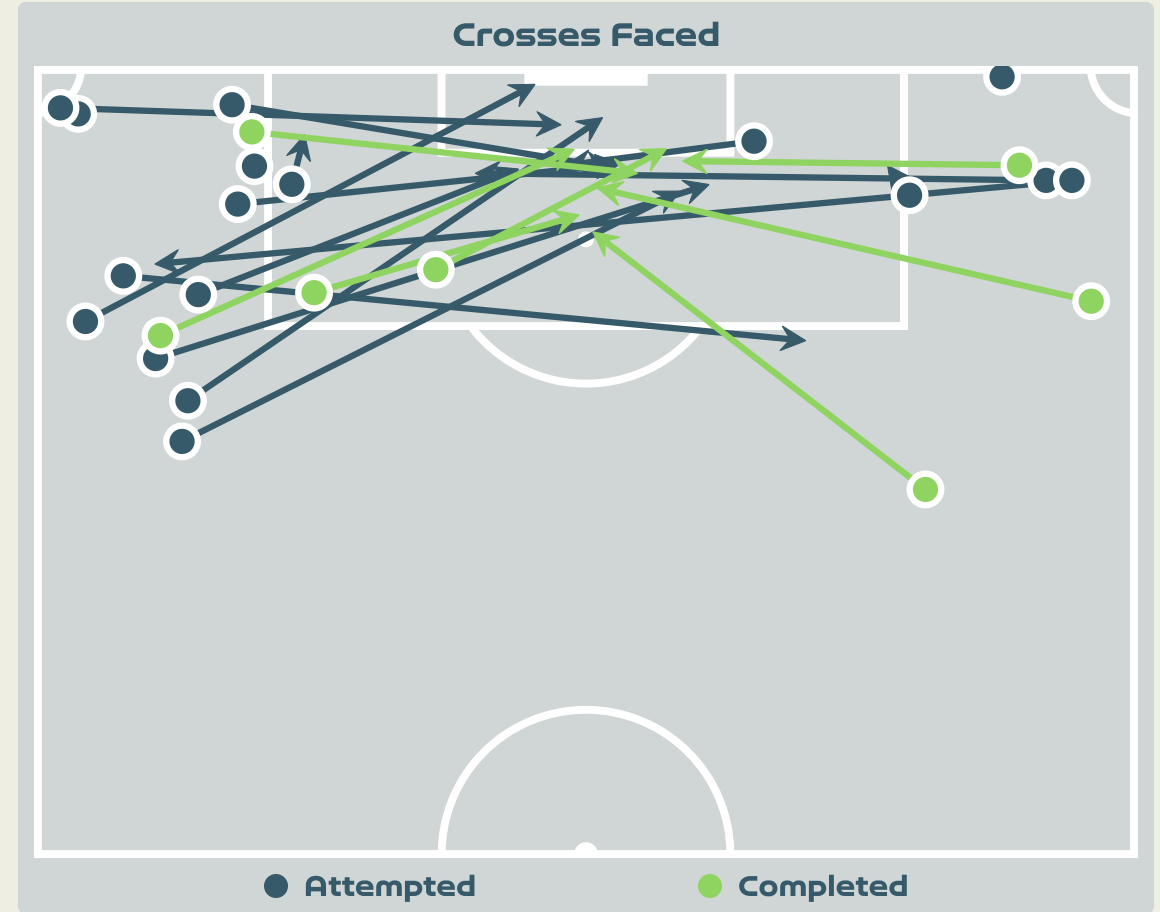

76
Total Involvements

Goalkeeping Distribution

Goalkeeping Distribution

Goal Prevention

Total Attempts on Goal Faced	Total Goal Interventions	Save & Retain	Deflect & Retain	Save & Deflect	Save Attempt	No Save Attempt
7	2	1	0	1	0	5

Goal Prevention

33
Total Attempts on Goal Faced

56
Save %

Total Attempts on Goal Faced	Total Goal Interventions	Save & Retain	Deflect & Retain	Save & Deflect	Save Attempt	No Save Attempt
33	8	3	0	5	5	20

Aerial Control

Delivery Types Faced

Total	In Swing	Out Swing	Driven	Lofted	Cutback	Push
6	0	3	1	2	0	0

Aerial Control

Delivery Types Faced

Total	In Swing	Out Swing	Driven	Lofted	Cutback	Push
31	9	4	2	12	0	4

SET PLAYS

Brazil v Panama