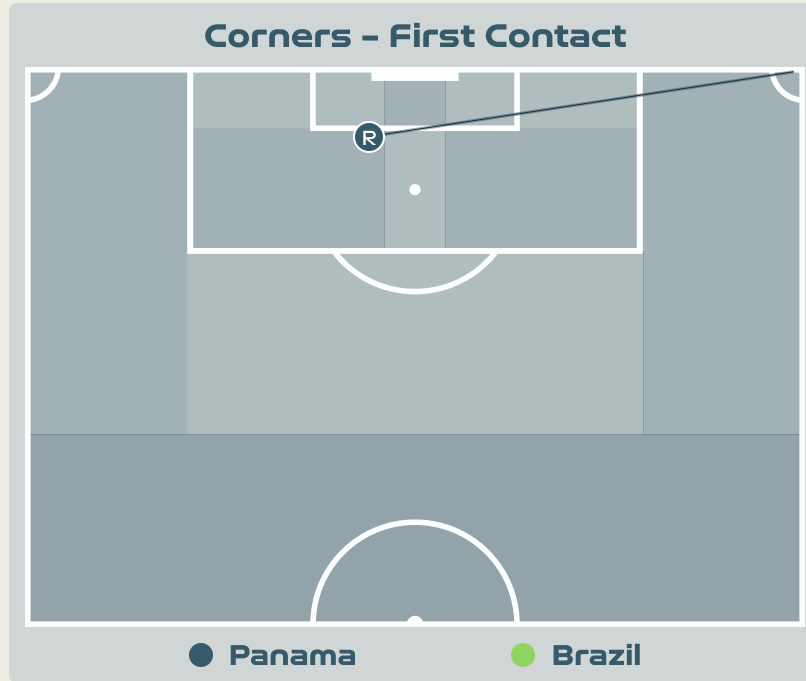

Set Plays - Corners

32

Total Set Plays

8

Total Free Kicks

0

Total Penalties

1

Total Corners

23

Total Throw Ins

Delivery Type	From Left Side	From Right Side	Total
Direct to Area	0	1	1
Short	0	0	0
Edge of Penalty Area	0	0	0

Delivery Style	Total
Inswing	0
Outswing	1
Driven	0

Free Kicks	
Type	Total
Direct	6
Direct (on target)	0
Direct (off target)	0
Indirect	2

First Contacts on Panama Crosses

1

By Panama

0

By Brazil

Top 5 Player First Contacts		
Player	Team	Total
BALTRIP-REYES Carina	Panama	1