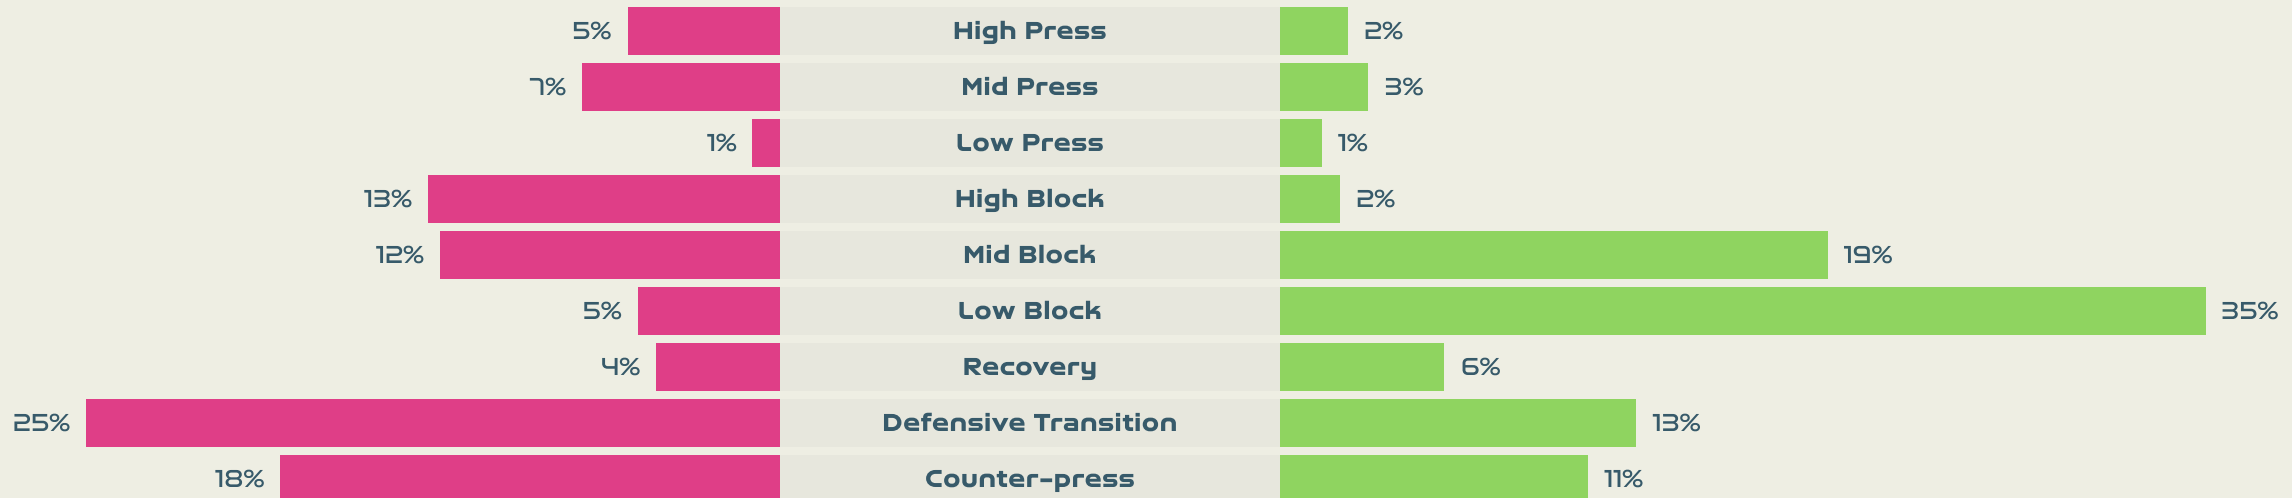

OUT OF POSSESSION