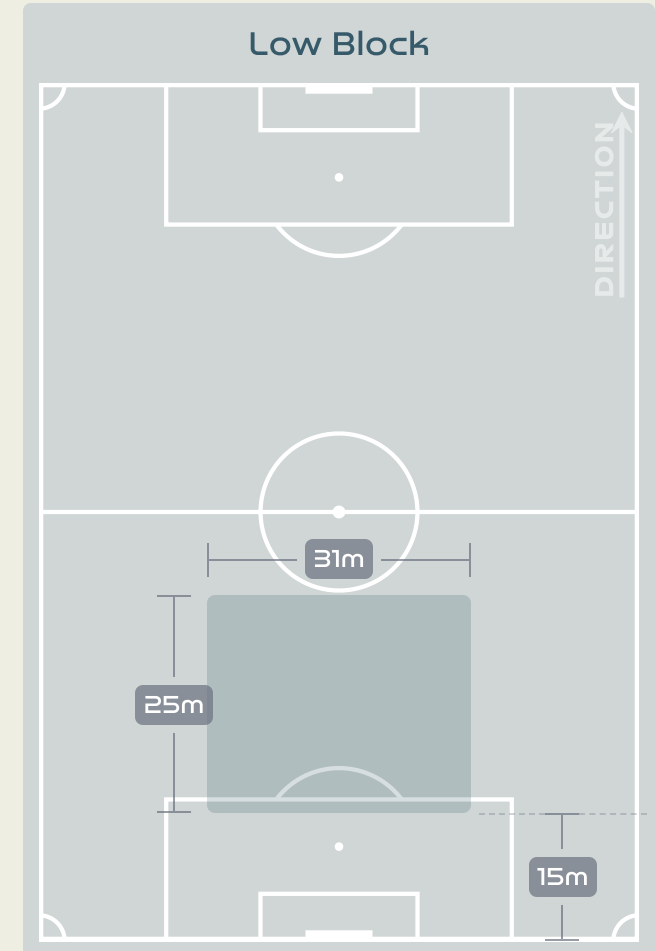

Defensive Line Height & Team Length