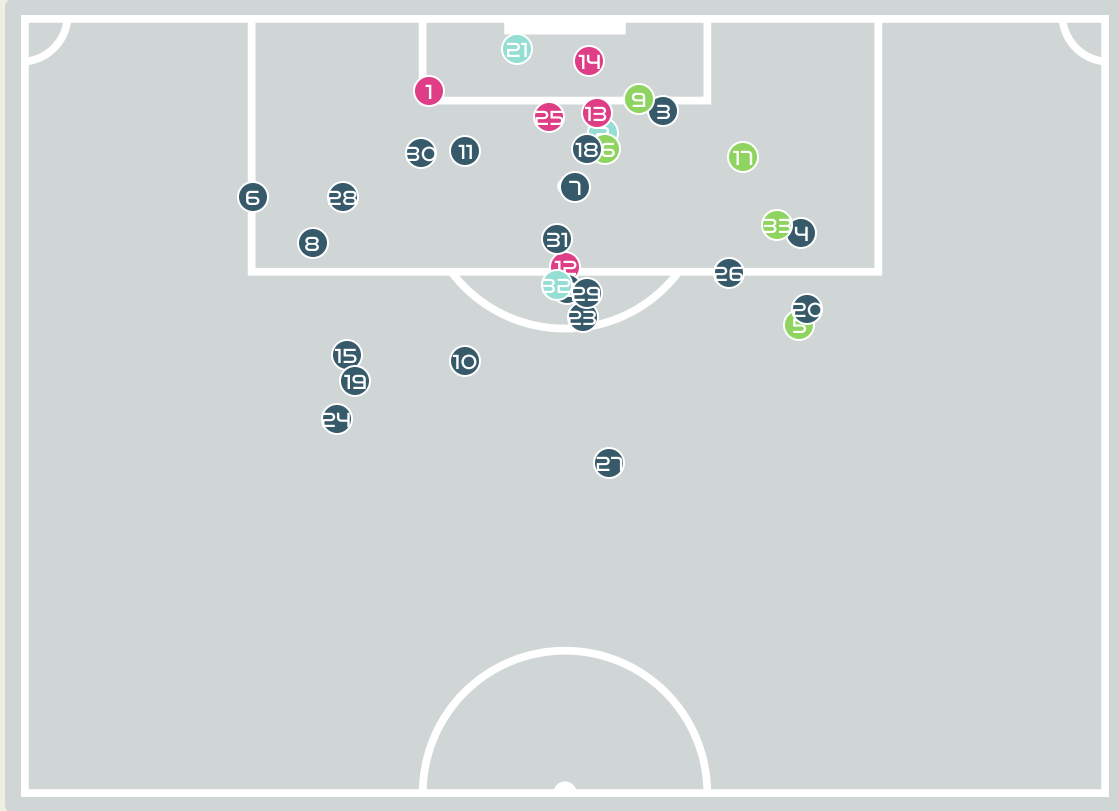

Most Direct Pressures

7

LUANA

RIGHT CENTRE MIDFIELD

Most Direct Pressures

9

GONZALEZ Schiandra

RIGHT CENTRE MIDFIELD

76
Total Involvements

Goalkeeping Distribution

Goalkeeping Distribution

Goal Prevention

Total Attempts on Goal Faced	Total Goal Interventions	Save & Retain	Deflect & Retain	Save & Deflect	Save Attempt	No Save Attempt
7	2	1	0	1	0	5

Goal Prevention

33
Total Attempts on Goal Faced

56
Save %

Total Attempts on Goal Faced	Total Goal Interventions	Save & Retain	Deflect & Retain	Save & Deflect	Save Attempt	No Save Attempt
33	8	3	0	5	5	20

Aerial Control