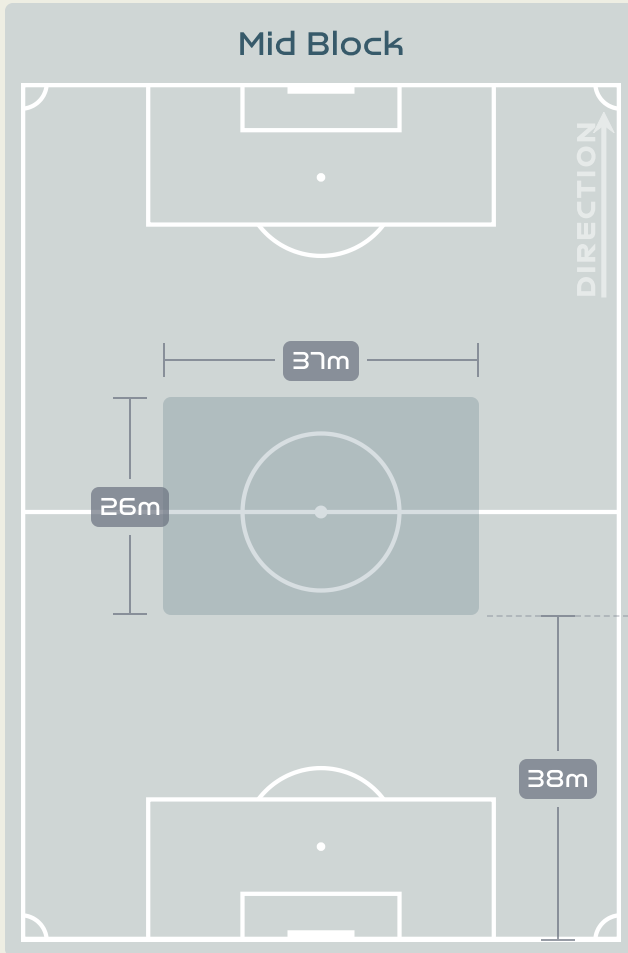

Most Possession Regains

14
BAILEY Yenith
 GOALKEEPER

#	Player	Total Possession Regains
12	BAILEY Yenith	14
2	JAEN Hilary	2
4	CASTILLO Katherine	4
5	PINZON Yomira	4
8	GONZALEZ Schiandra	3
9	RILEY Karla	0
10	COX Marta	4
11	MILLS Natalia	1
15	VARGAS Rosario	3
20	QUINTERO Aldrith	3
23	BALTRIP-REYES Carina	1
3	NATIS Wendy	5
6	SALAZAR Deysire	2
7	CEDENO Emily	0
13	TANNER Riley	2
14	MONTENEGRO Carmen	2
19	CEDENO Lineth	0

Defensive Line Height & Team Length

Defensive Line Height & Team Length

Defensive Pressure

Brazil

Panama

122	Total Pressures	299
44	Direct Pressures	62
1.63s	Avg Pressure Duration	1.29s
76	Forced Turnovers	76
6.14s	Ball Recovery Time	14.11s
50	Pushing on into Pressing	108
117	Pushing on	279
18	Pressing Direction Inside	42
64	Pressing Direction Outside	155