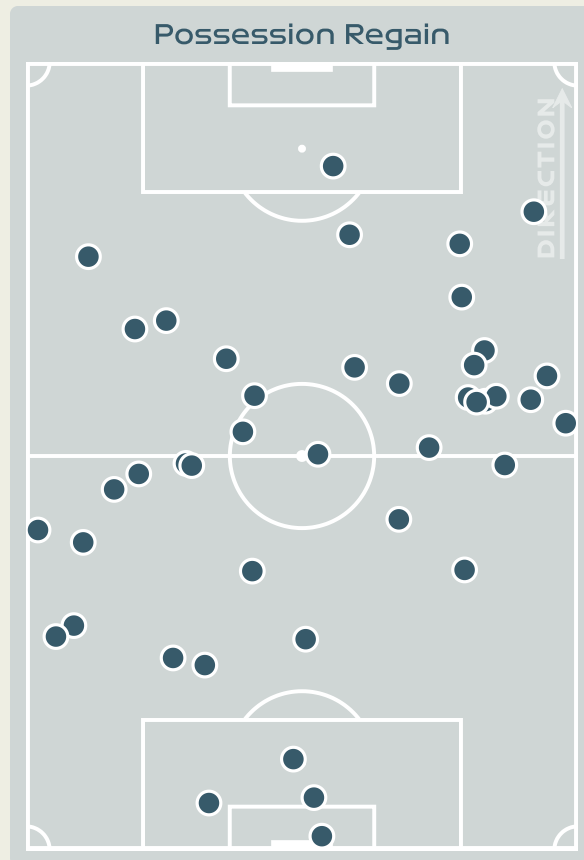

Final Third Phase

Progression Phase

Build Up Phase

All Movement Types

- In Front
- In Between
- Out to In
- In to Out
- In Behind

Top Ranked Players

Type	Player	Movements
In Front	8 GONZALEZ Schiandra	17
In Between	8 GONZALEZ Schiandra	14
Out to In	7 CEDENO Emily	4
In to Out	8 GONZALEZ Schiandra	2
In Behind	7 CEDENO Emily	10

Movement Types Pitch Third

OUT OF POSSESSION

Brazil v Panama

Defensive Actions

#	Player	Total Possession Regains
12	LETICIA	3
2	ANTONIA	3
4	RAFAELLE	5
5	LUANA	8
6	TAMIRES	3
9	DEBINHA	2
11	ADRIANA	3
14	LAUREN	2
16	BIA ZANERATTO	2
17	ARY BORGES	3
21	KEROLIN	6
10	MARTA	0
13	BRUNINHA	2
15	DUDA SAMPAIO	0
18	GEYSE	1
23	GABI NUNES	0

Most Possession Regains

8

LUANA
RIGHT CENTRE MIDFIELD

Defensive Actions

76

Forced Turnovers

50

Possession Regained