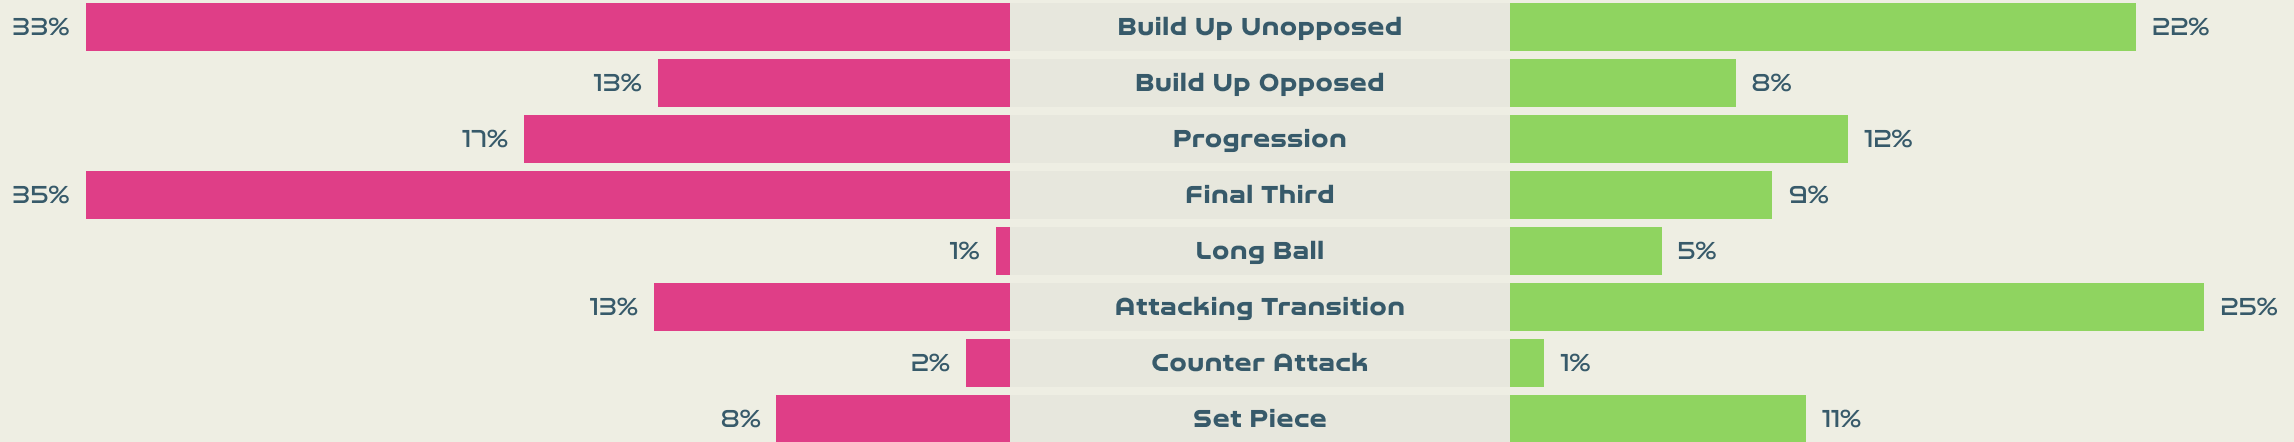

Brazil

Phases of Play

Panama

IN POSSESSION