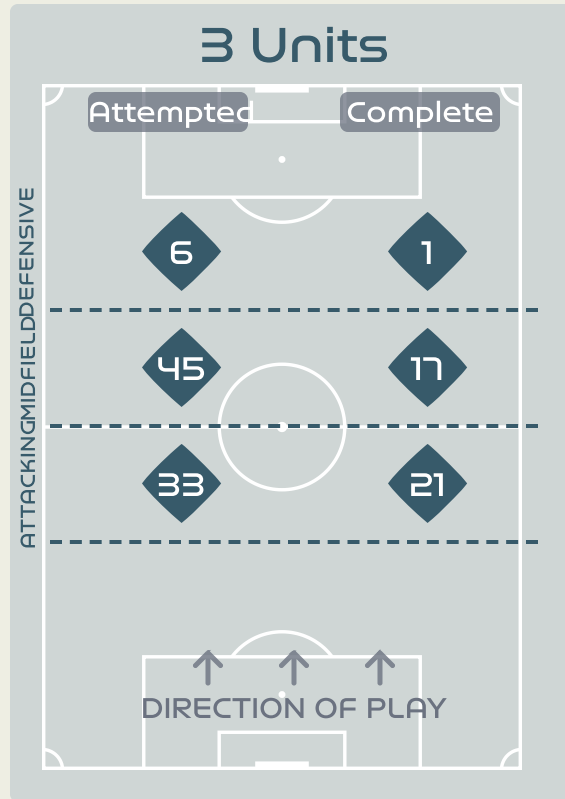

In Possession Line Height & Team Length

Line Breaks

Brazil

Attempted Line Breaks

145

Attempted Line Breaks **5**

Inside Shape 1

Outside Shape 4

Attempted Line Breaks **50**

Inside Shape 39

Outside Shape 11

Attempted Line Breaks **90**

Inside Shape 63

Outside Shape 27

Line Breaks

Panama

Attempted Line Breaks

104

Attempted Line Breaks 6

Inside Shape 5
Outside Shape 1

Attempted Line Breaks 84

Inside Shape 72
Outside Shape 12

Attempted Line Breaks 14

Inside Shape 13
Outside Shape 1