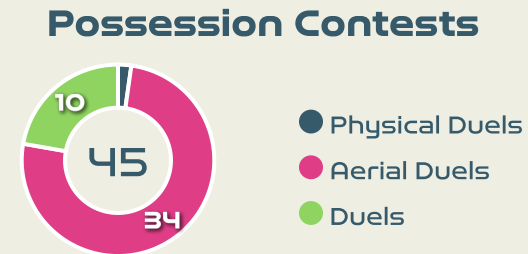

Most Possession Regains

8

LUANA
RIGHT CENTRE MIDFIELD

Defensive Actions

76

Forced Turnovers

50

Possession Regained