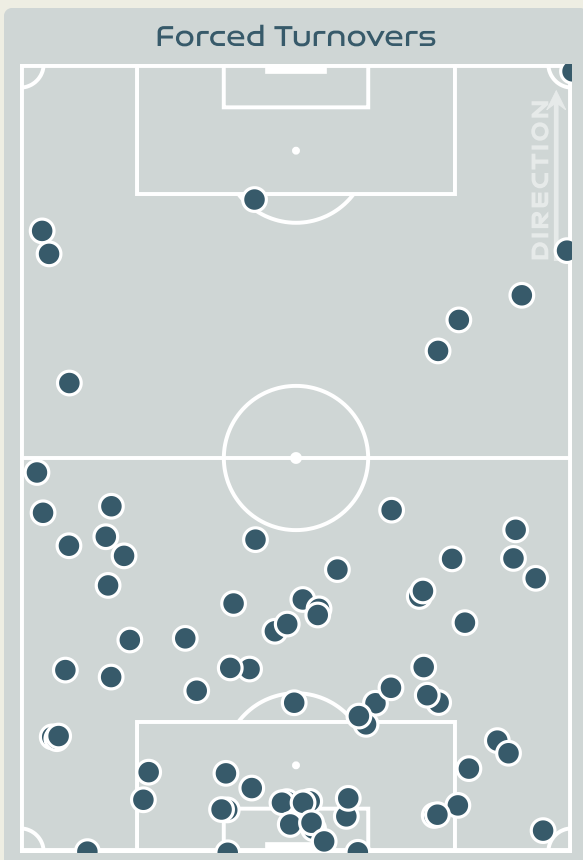

#	Player	Total Possession Regains
12	BAILEY Yenith	14
2	JAEN Hilary	2
4	CASTILLO Katherine	4
5	PINZON Yomira	4
8	GONZALEZ Schiandra	3
9	RILEY Karla	0
10	COX Marta	4
11	MILLS Natalia	1
15	VARGAS Rosario	3
20	QUINTERO Aldrith	3
23	BALTRIP-REYES Carina	1
3	NATIS Wendy	5
6	SALAZAR Deysire	2
7	CEDENO Emily	0
13	TANNER Riley	2
14	MONTENEGRO Carmen	2
19	CEDENO Lineth	0