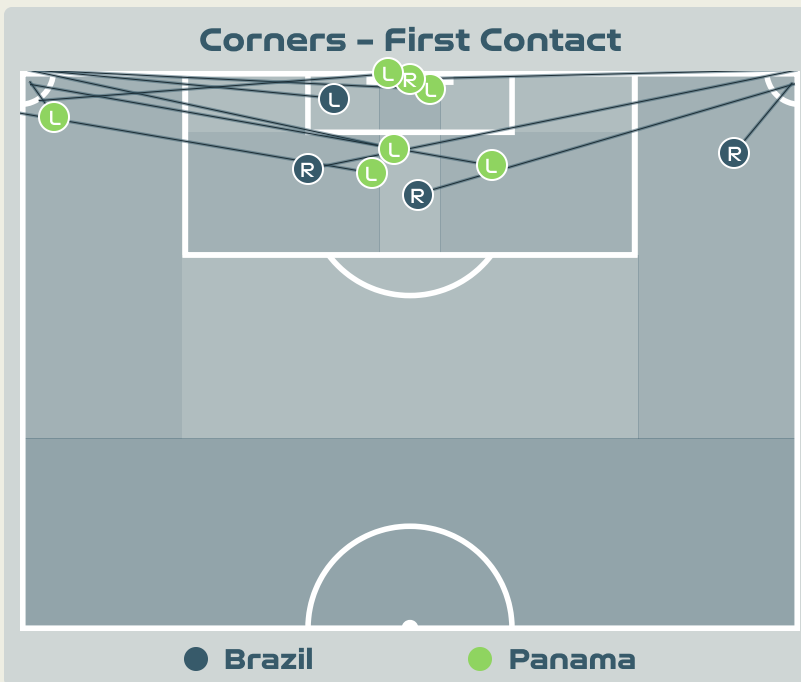

Delivery Types Faced

Total	In Swing	Out Swing	Driven	Lofted	Cutback	Push
6	0	3	1	2	0	0

Aerial Control

Delivery Types Faced

Total	In Swing	Out Swing	Driven	Lofted	Cutback	Push
31	9	4	2	12	0	4

SET PLAYS

Brazil v Panama

Set Plays - Corners

45

Total Set Plays

10

Total Free Kicks

0

Total Penalties

13

Total Corners

22

Total Throw Ins

Delivery Type	From Left Side	From Right Side	Total
Direct to Area	3	3	6
Short	4	3	7
Edge of Penalty Area	0	0	0

Delivery Style	Total
Inswing	1
Outswing	0
Driven	1

Free Kicks	
Type	Total
Direct	10
Direct (on target)	1
Direct (off target)	1
Indirect	0