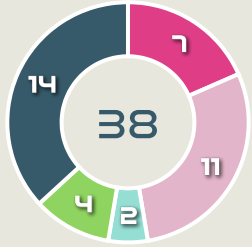

Progression Phase