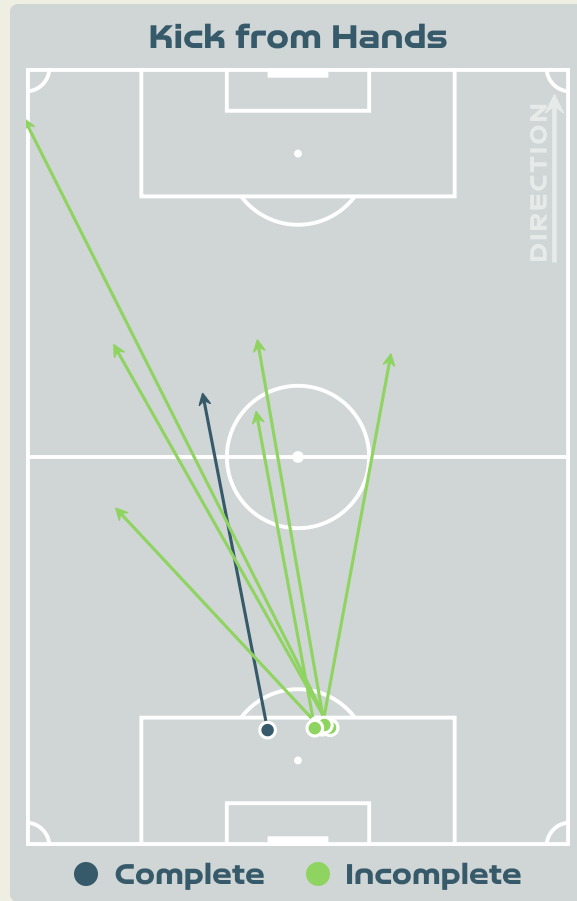

Most Direct Pressures

7

LUANA

RIGHT CENTRE MIDFIELD

Most Direct Pressures

9

GONZALEZ Schiandra

RIGHT CENTRE MIDFIELD

GOALKEEPING

Brazil v Panama

Goalkeeping Involvement

Brazil

Brazil GK Involvement Timeline

19
Total Involvements

Panama

Panama GK Involvement Timeline

76
Total Involvements

Goalkeeping Distribution

Goalkeeping Distribution

Goal Prevention

Total Attempts on Goal Faced	Total Goal Interventions	Save & Retain	Deflect & Retain	Save & Deflect	Save Attempt	No Save Attempt
7	2	1	0	1	0	5