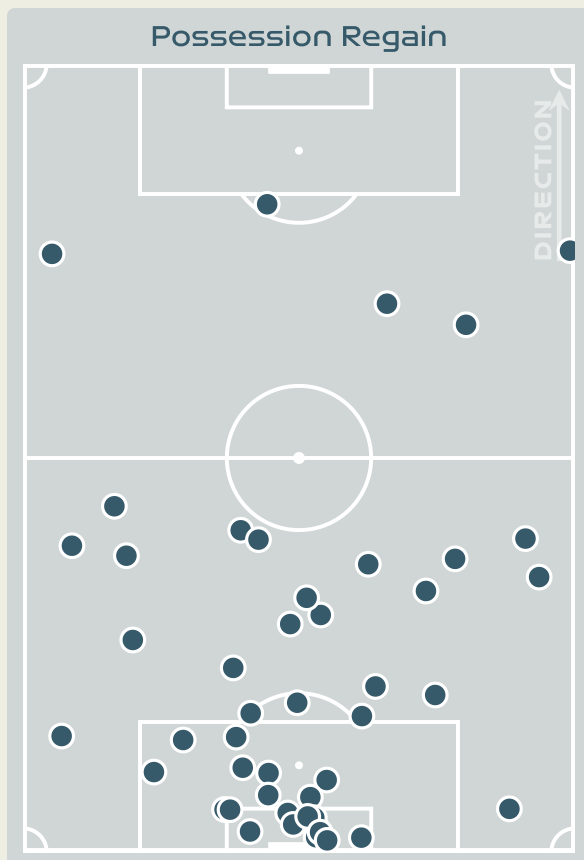

Most Possession Regains

8

LUANA
RIGHT CENTRE MIDFIELD

Defensive Actions

76

Forced Turnovers

50

Possession Regained

9

Interceptions

47

Tackles

1.55

Possession Actions / Defensive Action

Blocks

Possession Contests

Most Possession Regains

14
BAILEY Yenith
 GOALKEEPER

#	Player	Total Possession Regains
12	BAILEY Yenith	14
2	JAEN Hilary	2
4	CASTILLO Katherine	4
5	PINZON Yomira	4
8	GONZALEZ Schiandra	3
9	RILEY Karla	0
10	COX Marta	4
11	MILLS Natalia	1
15	VARGAS Rosario	3
20	QUINTERO Aldrith	3
23	BALTRIP-REYES Carina	1
3	NATIS Wendy	5
6	SALAZAR Deysire	2
7	CEDENO Emily	0
13	TANNER Riley	2
14	MONTENEGRO Carmen	2
19	CEDENO Lineth	0