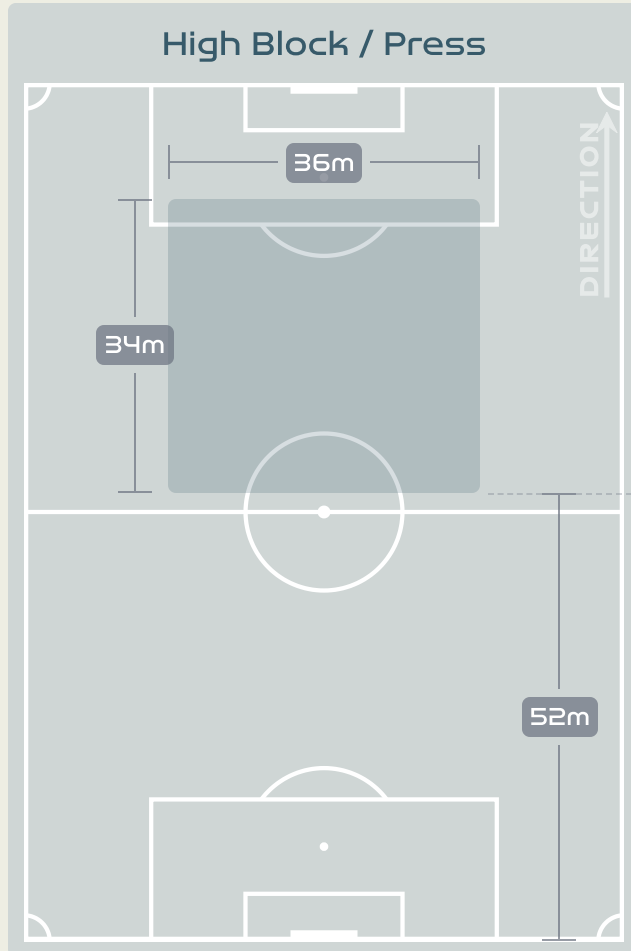

Defensive Line Height & Team Length