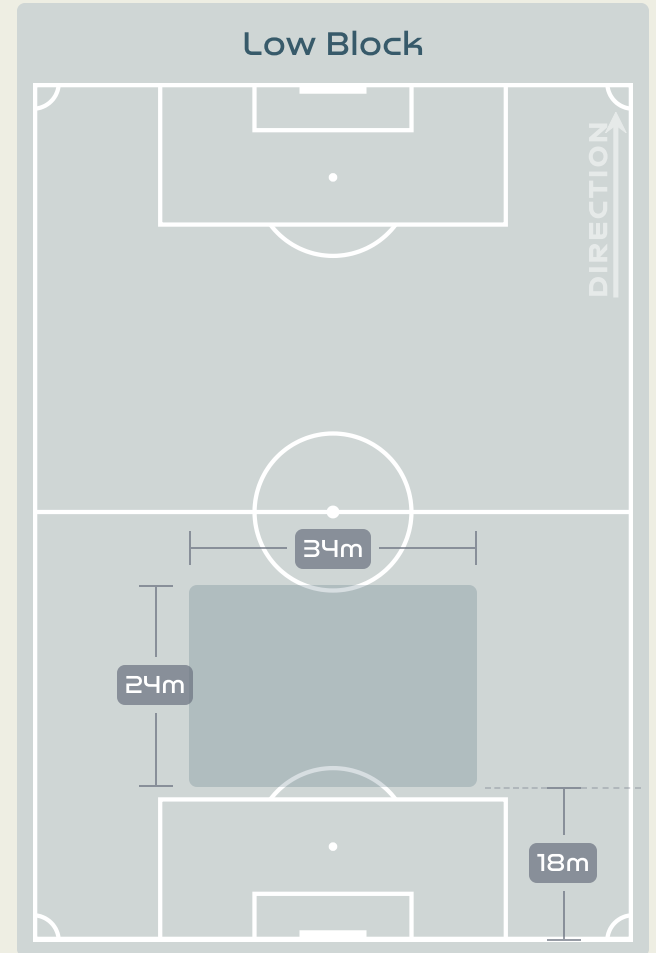

Most Possession Regains

14
BAILEY Yenith
 GOALKEEPER

#	Player	Total Possession Regains
12	BAILEY Yenith	14
2	JAEN Hilary	2
4	CASTILLO Katherine	4
5	PINZON Yomira	4
8	GONZALEZ Schiandra	3
9	RILEY Karla	0
10	COX Marta	4
11	MILLS Natalia	1
15	VARGAS Rosario	3
20	QUINTERO Aldrith	3
23	BALTRIP-REYES Carina	1
3	NATIS Wendy	5
6	SALAZAR Deysire	2
7	CEDENO Emily	0
13	TANNER Riley	2
14	MONTENEGRO Carmen	2
19	CEDENO Lineth	0

Defensive Line Height & Team Length

Defensive Line Height & Team Length

Defensive Pressure

Brazil

Panama

122	Total Pressures	299
44	Direct Pressures	62
1.63s	Avg Pressure Duration	1.29s
76	Forced Turnovers	76
6.14s	Ball Recovery Time	14.11s
50	Pushing on into Pressing	108
117	Pushing on	279
18	Pressing Direction Inside	42
64	Pressing Direction Outside	155