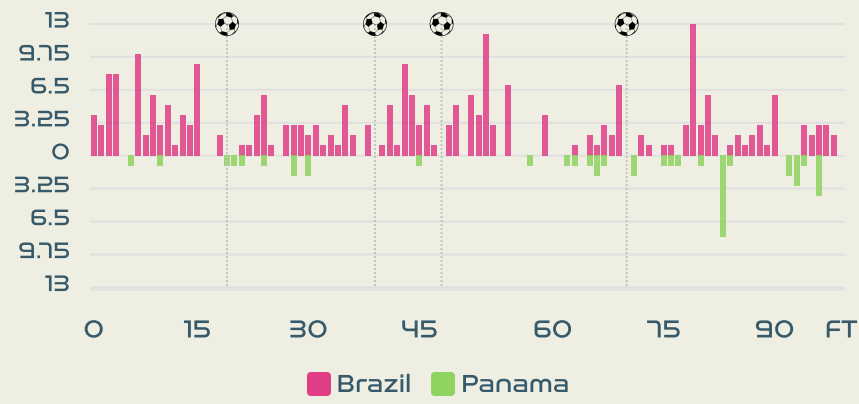

SUBSTITUTES

FABREGA Sasha	GK	1	
	CORDOBA Farissa	GK	22
↑ 46'	NATIS Wendy	DF	3
↑ 65'	SALAZAR Deysire	MF	6
↑ 54'	CEDENO Emily	MF	7
↑ 54'	TANNER Riley	FW	13
↑ 83'	MONTENEGRO Carmen	MF	14
	ESPINOSA Rebeca	DF	16
	BATISTA Laurie	MF	17
	HERNANDEZ Erika	FW	18
↑ 79'	CEDENO Lineth	FW	19
	DE OBALDIA Nicole	DF	21

Distribution in the Final Third