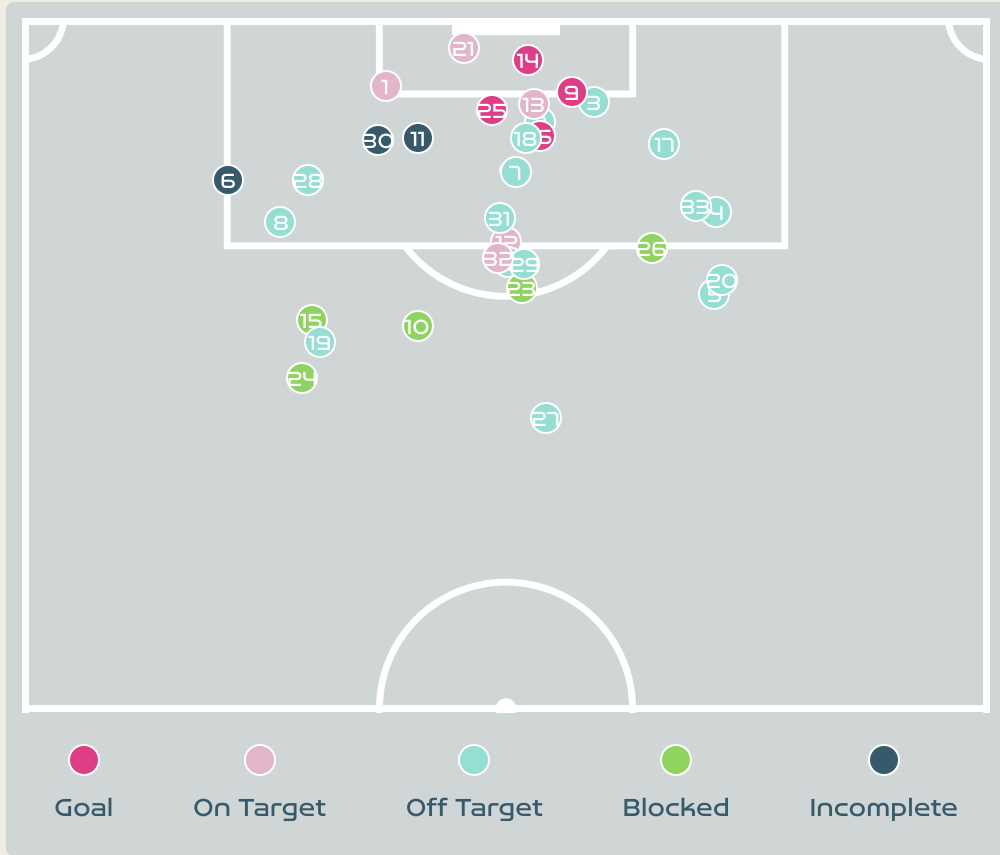

Attempts at Goal

Key	Outcome	Shots
●	Goals	4
●	On Target	5
●	Off Target	16
●	Blocked	5
●	Incomplete	3