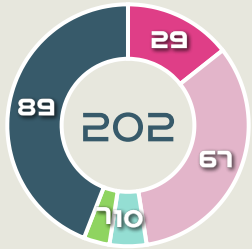

Movement to Receive

Movement Types by Phase

Final Third Phase