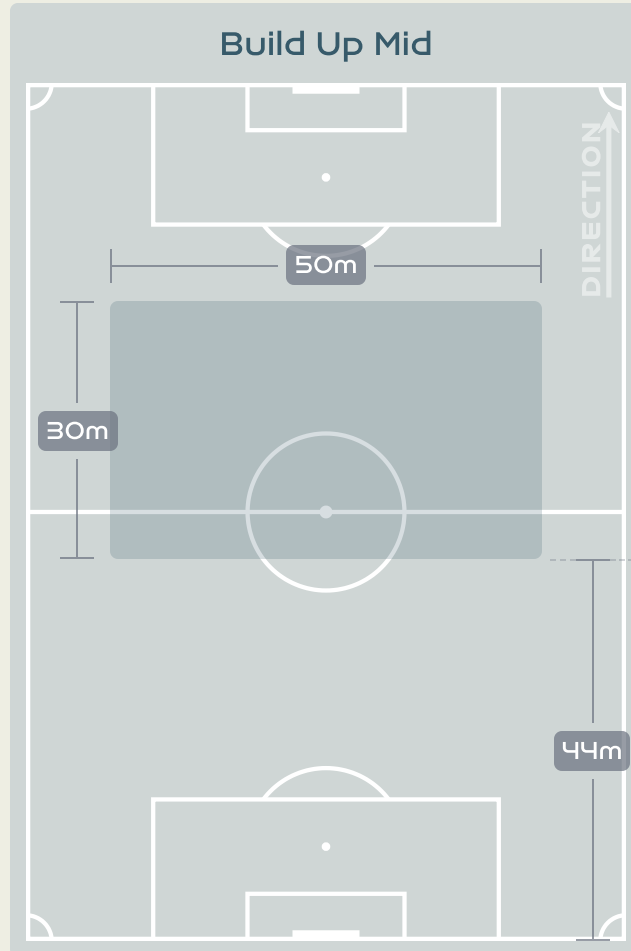

Brazil

Phases of Play

Panama

IN POSSESSION

OUT OF POSSESSION

IN POSSESSION

Brazil v Panama

In Possession Line Height & Team Length

In Possession Line Height & Team Length

Line Breaks

Brazil

Attempted Line Breaks

145

Attempted Line Breaks **5**

Inside Shape 1

Outside Shape 4