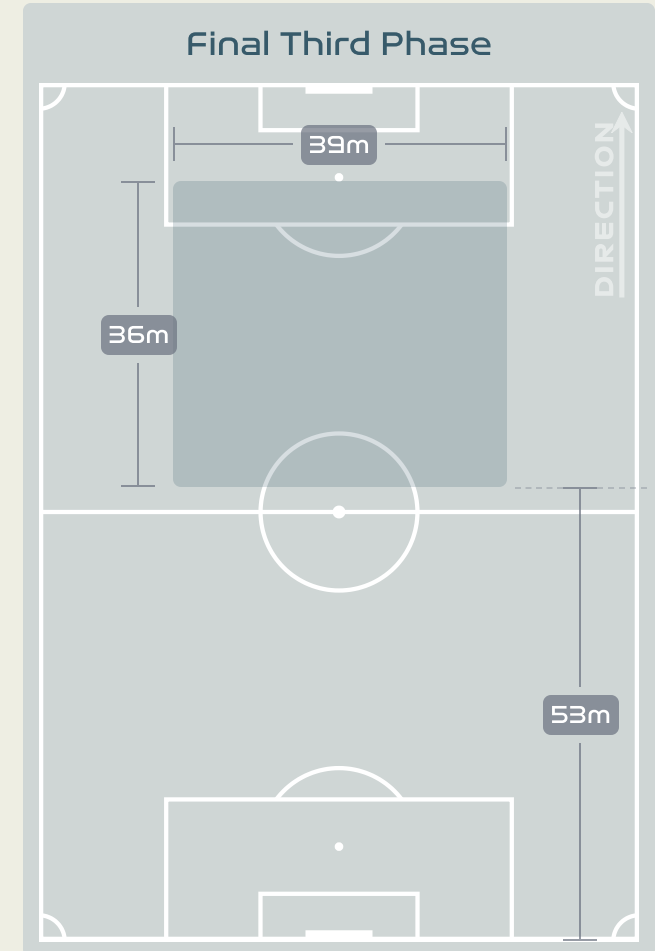

Brazil

Phases of Play

Panama

IN POSSESSION

OUT OF POSSESSION

IN POSSESSION

Brazil v Panama

In Possession Line Height & Team Length

In Possession Line Height & Team Length

Line Breaks

Brazil

Attempted Line Breaks

145

Attempted Line Breaks **5**

Inside Shape 1

Outside Shape 4