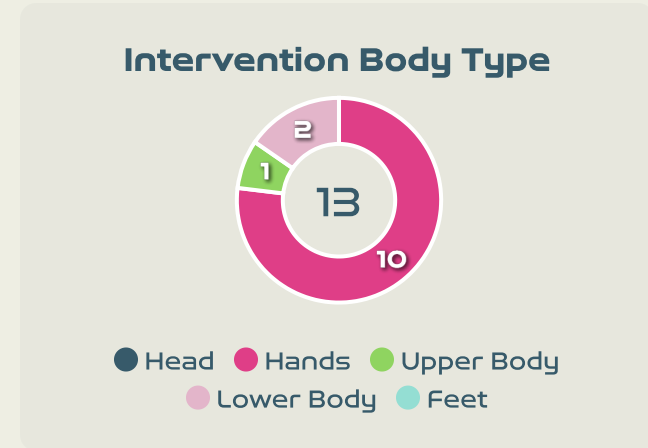

76
Total Involvements

Goalkeeping Distribution

Goalkeeping Distribution

Goal Prevention

Total Attempts on Goal Faced	Total Goal Interventions	Save & Retain	Deflect & Retain	Save & Deflect	Save Attempt	No Save Attempt
7	2	1	0	1	0	5

Goal Prevention

33
Total Attempts on Goal Faced

56
Save %

Total Attempts on Goal Faced	Total Goal Interventions	Save & Retain	Deflect & Retain	Save & Deflect	Save Attempt	No Save Attempt
33	8	3	0	5	5	20

Aerial Control