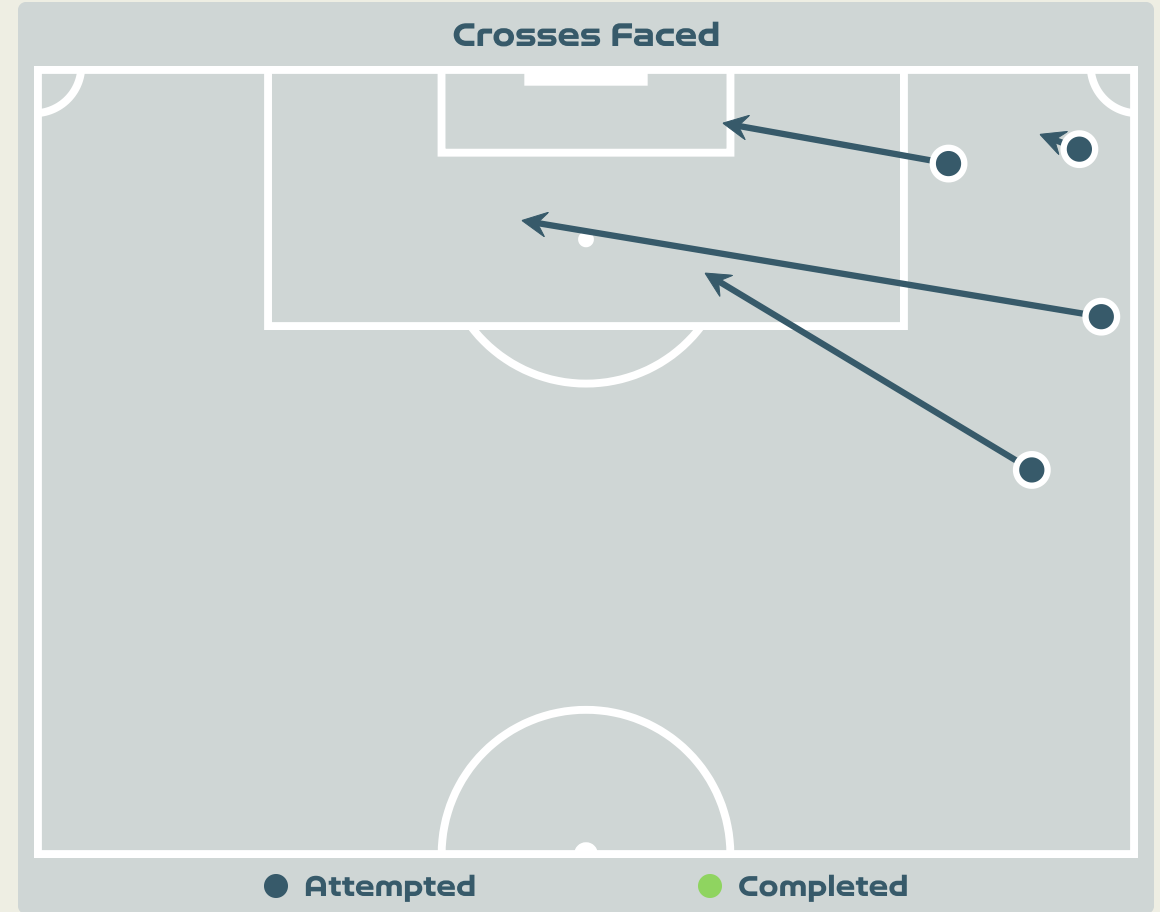

Goal Prevention

33
Total Attempts on Goal Faced

56
Save %

Total Attempts on Goal Faced	Total Goal Interventions	Save & Retain	Deflect & Retain	Save & Deflect	Save Attempt	No Save Attempt
33	8	3	0	5	5	20

Aerial Control

Delivery Types Faced

Total	In Swing	Out Swing	Driven	Lofted	Cutback	Push
6	0	3	1	2	0	0

Aerial Control

Delivery Types Faced

Total	In Swing	Out Swing	Driven	Lofted	Cutback	Push
31	9	4	2	12	0	4

SET PLAYS

Brazil v Panama