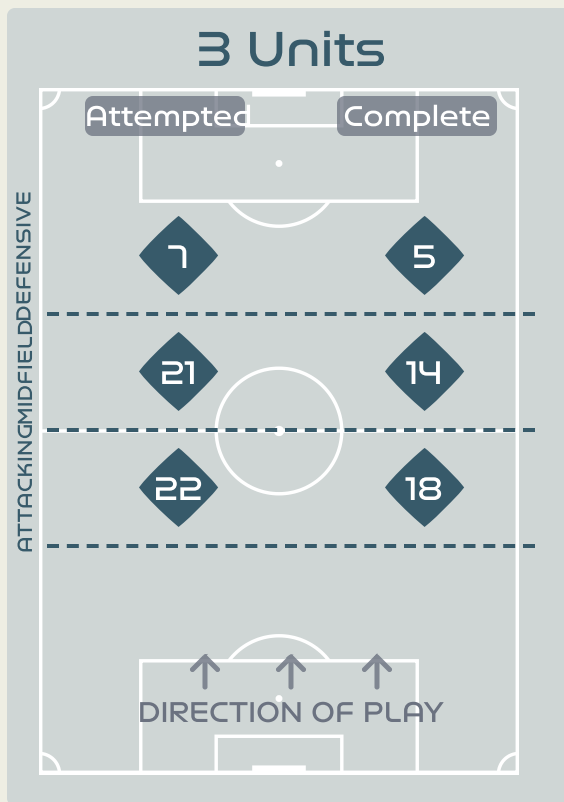

In Possession Line Height & Team Length

Line Breaks

Brazil

Attempted Line Breaks

145

Attempted Line Breaks **5**

Inside Shape 1

Outside Shape 4

Attempted Line Breaks **50**

Inside Shape 39

Outside Shape 11

Attempted Line Breaks **90**

Inside Shape 63

Outside Shape 27

Line Breaks

Panama