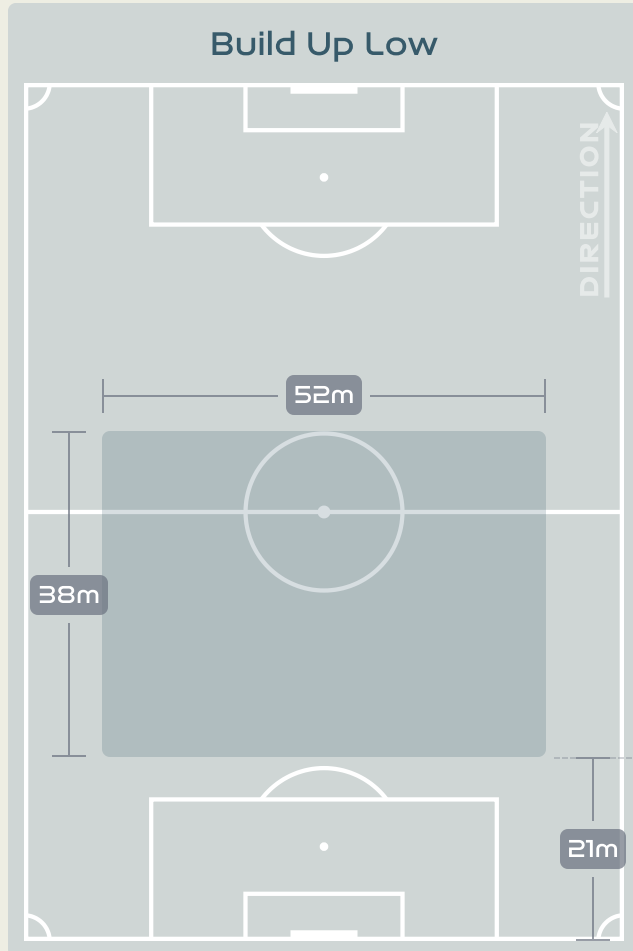

Brazil

Phases of Play

Panama

IN POSSESSION

OUT OF POSSESSION

IN POSSESSION

Brazil v Panama

In Possession Line Height & Team Length

In Possession Line Height & Team Length

Line Breaks

Brazil

Attempted Line Breaks

145

Attempted Line Breaks **5**

Inside Shape 1

Outside Shape 4