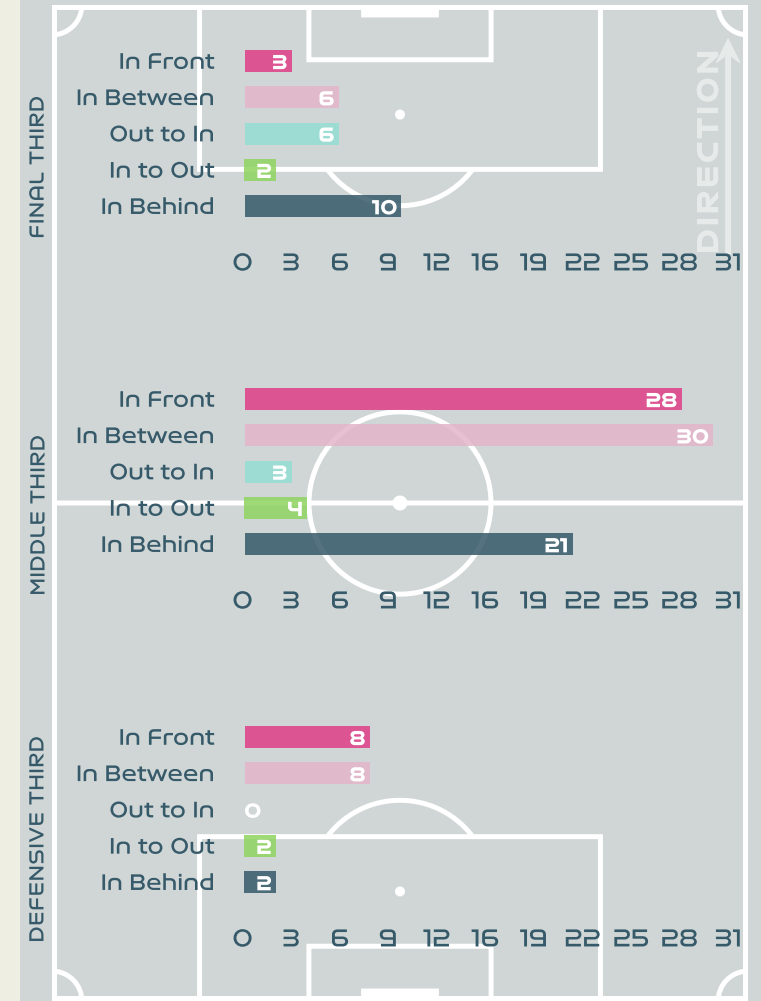

Movement Types Pitch Third