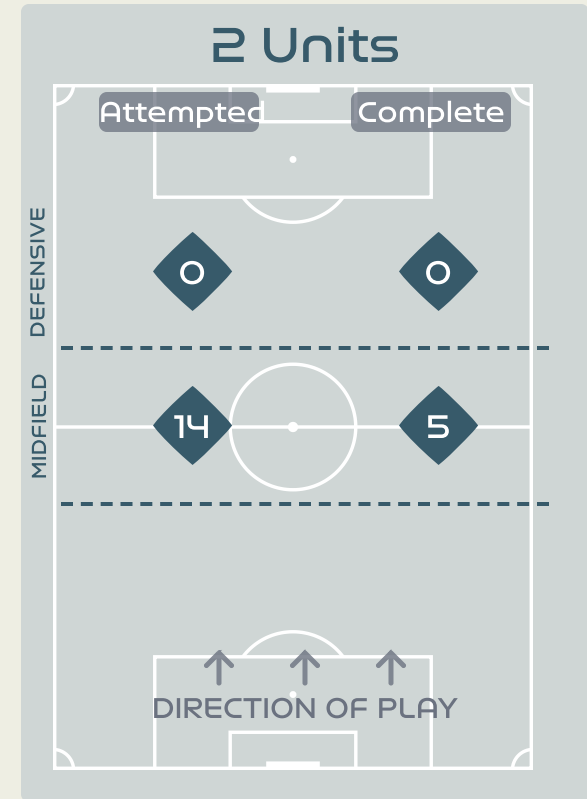

Attempted Line Breaks

104

Attempted Line Breaks 6

Inside Shape 5
Outside Shape 1

Attempted Line Breaks 84

Inside Shape 72
Outside Shape 12

Attempted Line Breaks 14

Inside Shape 13
Outside Shape 1

Line Breaks

					4 Units				3 Units			2 Units		Direction			Distribution Type		
#	Player	Line Breaks Attempted	Line Breaks Completed	Line Break Completion %	Attacking Line	Attacking Midfield Line	Midfield Line	Defensive Line	Attacking Line	Midfield Line	Defensive Line	Midfield Line	Defensive Line	Through	Around	Over	Pass	Cross	Ball Progression
12	BAILEY Yenith	15	7	46%	0	0	0	0	9	5	0	1	0	0	3	12	15	0	0
2	JAEN Hilary	5	0	0%	0	0	0	0	2	3	0	0	0	1	3	1	5	0	0
4	CASTILLO Katherine	14	5	35%	0	0	0	0	3	5	2	4	0	1	4	9	13	1	0
5	PINZON Yomira	16	7	43%	1	0	0	0	9	5	1	0	0	2	1	13	16	0	0
8	GONZALEZ Schiandra	5	3	60%	0	0	0	0	1	2	1	1	0	1	1	3	5	0	0
9	RILEY Karla	2	0	0%	0	0	1	0	0	1	0	0	0	1	0	1	1	0	1
10	COX Marta	5	2	40%	0	0	0	0	1	3	0	1	0	4	1	0	5	0	0
11	MILLS Natalia	0	0	0%	0	0	0	0	0	0	0	0	0	0	0	0	0	0	0
15	VARGAS Rosario	7	2	28%	0	0	0	0	1	4	0	2	0	2	1	4	7	0	0
20	QUINTERO Aldrith	3	3	100%	0	0	0	0	1	2	0	0	0	2	0	1	3	0	0
23	BALTRIP-REYES Carina	15	11	73%	0	0	0	0	5	6	0	4	0	5	3	7	15	0	0
3	NATIS Wendy	10	2	20%	0	1	0	0	1	6	1	1	0	0	1	9	10	0	0
6	SALAZAR Deysire	1	0	0%	0	0	0	0	0	1	0	0	0	0	0	1	1	0	0
7	CEDENO Emily	2	1	50%	0	0	1	1	0	0	0	0	0	1	1	0	1	1	0
13	TANNER Riley	2	0	0%	0	0	1	0	0	1	0	0	0	1	0	1	2	0	0
14	MONTENEGRO Carmen	0	0	0%	0	0	0	0	0	0	0	0	0	0	0	0	0	0	0
19	CEDENO Lineth	2	2	100%	0	0	0	0	0	1	1	0	0	1	0	1	2	0	0