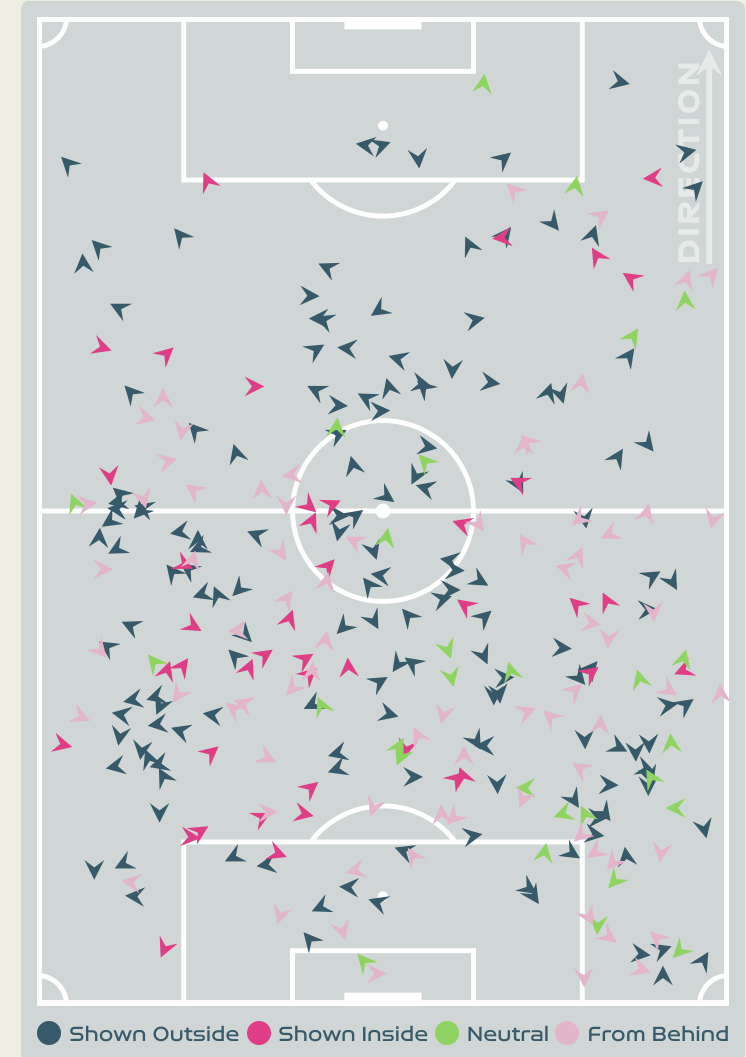

Defensive Line Height & Team Length

Defensive Line Height & Team Length

Defensive Pressure

Brazil

Panama

122	Total Pressures	299
44	Direct Pressures	62
1.63s	Avg Pressure Duration	1.29s
76	Forced Turnovers	76
6.14s	Ball Recovery Time	14.11s
50	Pushing on into Pressing	108
117	Pushing on	279
18	Pressing Direction Inside	42
64	Pressing Direction Outside	155

Most Direct Pressures

7

LUANA

RIGHT CENTRE MIDFIELD

Most Direct Pressures

9

GONZALEZ Schiandra

RIGHT CENTRE MIDFIELD