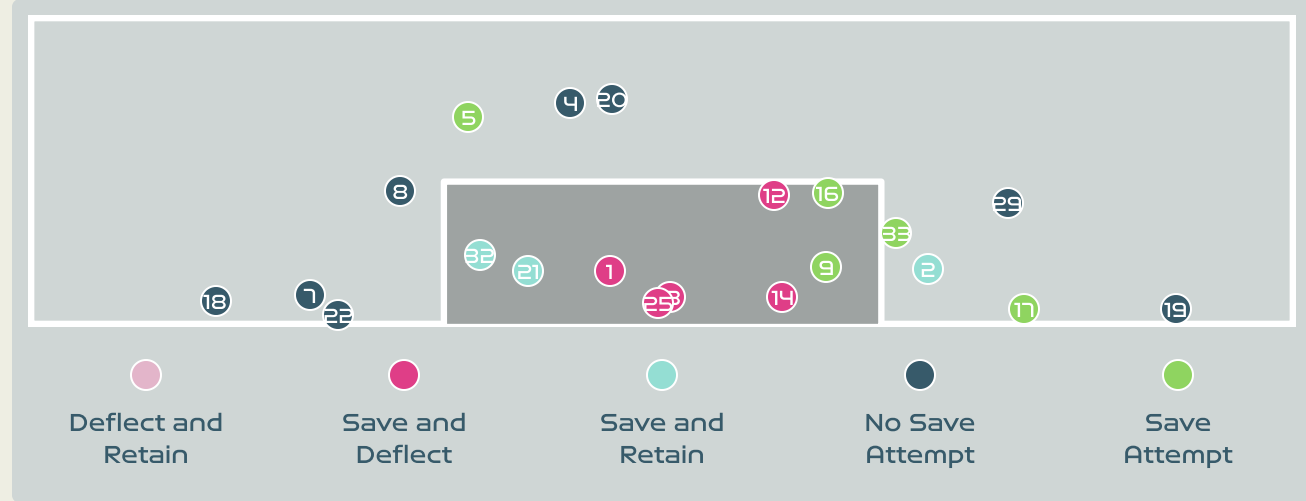

76
Total Involvements

Goalkeeping Distribution

Goalkeeping Distribution

Goal Prevention

Total Attempts on Goal Faced	Total Goal Interventions	Save & Retain	Deflect & Retain	Save & Deflect	Save Attempt	No Save Attempt
7	2	1	0	1	0	5

Goal Prevention

33
Total Attempts on Goal Faced

56
Save %

Total Attempts on Goal Faced	Total Goal Interventions	Save & Retain	Deflect & Retain	Save & Deflect	Save Attempt	No Save Attempt
33	8	3	0	5	5	20

Aerial Control