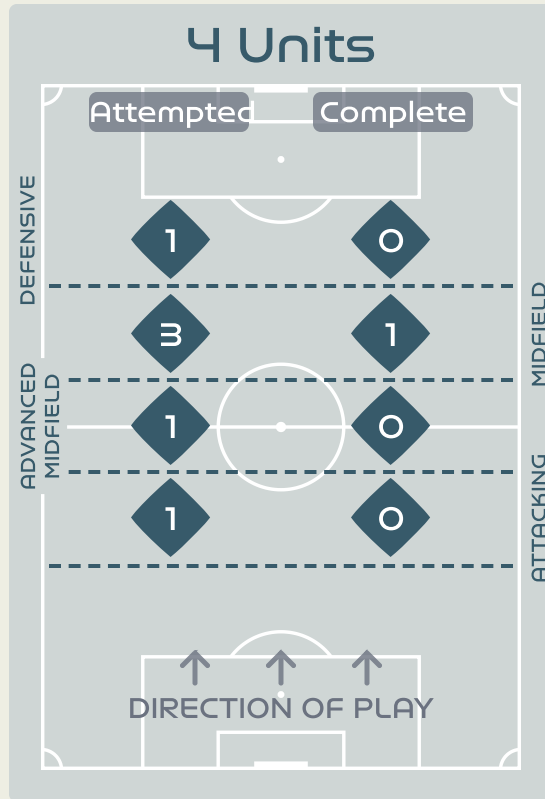

In Possession Line Height & Team Length

Line Breaks

Brazil

Attempted Line Breaks

145

Attempted Line Breaks **5**

Inside Shape 1

Outside Shape 4

Attempted Line Breaks **50**

Inside Shape 39

Outside Shape 11

Attempted Line Breaks **90**

Inside Shape 63

Outside Shape 27

Line Breaks

Panama

Attempted Line Breaks

104

Attempted Line Breaks 6

Inside Shape 5
Outside Shape 1

Attempted Line Breaks 84

Inside Shape 72
Outside Shape 12

Attempted Line Breaks 14

Inside Shape 13
Outside Shape 1

Line Breaks

					4 Units				3 Units			2 Units		Direction			Distribution Type		
#	Player	Line Breaks Attempted	Line Breaks Completed	Line Break Completion %	Attacking Line	Attacking Midfield Line	Midfield Line	Defensive Line	Attacking Line	Midfield Line	Defensive Line	Midfield Line	Defensive Line	Through	Around	Over	Pass	Cross	Ball Progression
12	BAILEY Yenith	15	7	46%	0	0	0	0	9	5	0	1	0	0	3	12	15	0	0
2	JAEN Hilary	5	0	0%	0	0	0	0	2	3	0	0	0	1	3	1	5	0	0
4	CASTILLO Katherine	14	5	35%	0	0	0	0	3	5	2	4	0	1	4	9	13	1	0
5	PINZON Yomira	16	7	43%	1	0	0	0	9	5	1	0	0	2	1	13	16	0	0
8	GONZALEZ Schiandra	5	3	60%	0	0	0	0	1	2	1	1	0	1	1	3	5	0	0
9	RILEY Karla	2	0	0%	0	0	1	0	0	1	0	0	0	1	0	1	1	0	1
10	COX Marta	5	2	40%	0	0	0	0	1	3	0	1	0	4	1	0	5	0	0
11	MILLS Natalia	0	0	0%	0	0	0	0	0	0	0	0	0	0	0	0	0	0	0
15	VARGAS Rosario	7	2	28%	0	0	0	0	1	4	0	2	0	2	1	4	7	0	0
20	QUINTERO Aldrith	3	3	100%	0	0	0	0	1	2	0	0	0	2	0	1	3	0	0
23	BALTRIP-REYES Carina	15	11	73%	0	0	0	0	5	6	0	4	0	5	3	7	15	0	0
3	NATIS Wendy	10	2	20%	0	1	0	0	1	6	1	1	0	0	1	9	10	0	0
6	SALAZAR Deysire	1	0	0%	0	0	0	0	0	1	0	0	0	0	0	1	1	0	0
7	CEDENO Emily	2	1	50%	0	0	1	1	0	0	0	0	0	1	1	0	1	1	0
13	TANNER Riley	2	0	0%	0	0	1	0	0	1	0	0	0	1	0	1	2	0	0
14	MONTENEGRO Carmen	0	0	0%	0	0	0	0	0	0	0	0	0	0	0	0	0	0	0
19	CEDENO Lineth	2	2	100%	0	0	0	0	0	1	1	0	0	1	0	1	2	0	0