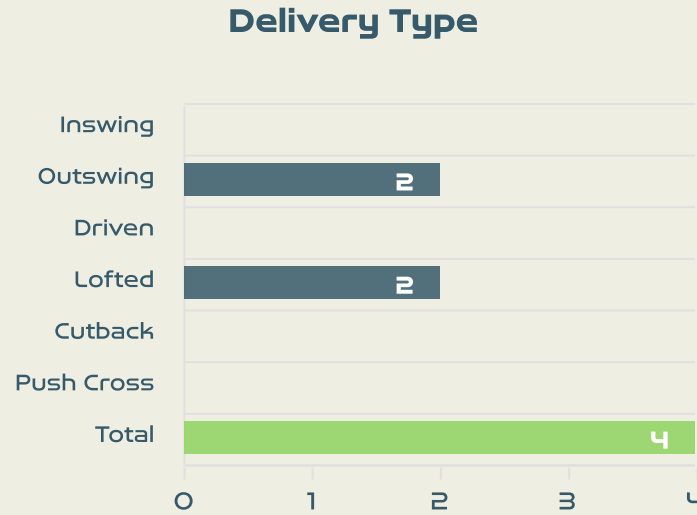

Crosses (Open Play)

#	Player	Inswing	Outswing	Driven	Lofted	Cutback	Push Cross	Total Attempted
12	BAILEY Yenith	0	0	0	0	0	0	0
2	JAEN Hilary	0	0	0	0	0	0	0
4	CASTILLO Katherine	0	2	0	0	0	0	2
5	PINZON Yomira	0	0	0	0	0	0	0
8	GONZALEZ Schiandra	0	0	0	0	0	0	0
9	RILEY Karla	0	0	0	0	0	0	0
10	COX Marta	0	0	0	0	0	0	0
11	MILLS Natalia	0	0	0	0	0	0	0
15	VARGAS Rosario	0	0	0	0	0	0	0
20	QUINTERO Aldrith	0	0	0	0	0	0	0
23	BALTRIP-REYES Carina	0	0	0	0	0	0	0
3	NATIS Wendy	0	0	0	0	0	0	0
6	SALAZAR Deysire	0	0	0	0	0	0	0
7	CEDENO Emily	0	0	0	2	0	0	2
13	TANNER Riley	0	0	0	0	0	0	0
14	MONTENEGRO Carmen	0	0	0	0	0	0	0
19	CEDENO Lineth	0	0	0	0	0	0	0