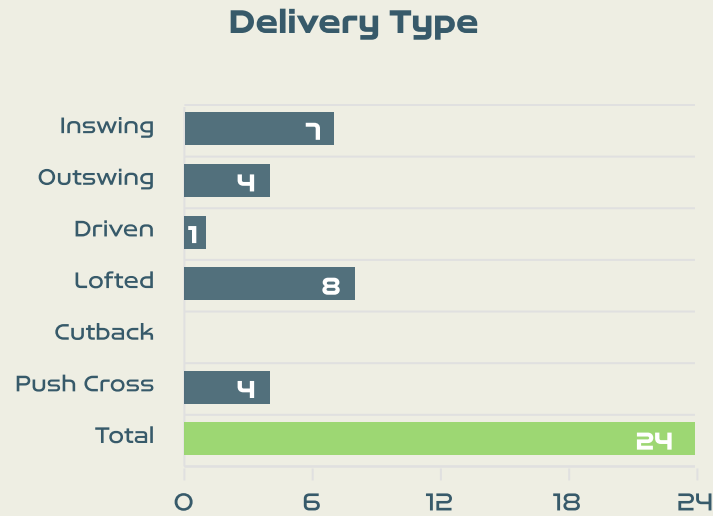

Crosses (Open Play)

#	Player	Inswing	Outswing	Driven	Lofted	Cutback	Push Cross	Total Attempted
12	LETICIA	0	0	0	0	0	0	0
2	ANTONIA	0	0	0	1	0	1	2
4	RAFAELLE	0	0	0	0	0	0	0
5	LUANA	0	0	0	0	0	0	0
6	TAMIRES	0	2	0	4	0	0	6
9	DEBINHA	2	0	0	0	0	0	2
11	ADRIANA	1	1	0	0	0	1	3
14	LAUREN	0	0	0	0	0	0	0
16	BIA ZANERATTO	0	0	0	0	0	0	0
17	ARY BORGES	1	0	0	2	0	0	3
21	KEROLIN	0	0	0	0	0	0	0
10	MARTA	0	0	1	0	0	0	1
13	BRUNINHA	0	0	0	1	0	1	2
15	DUDA SAMPAIO	1	1	0	0	0	0	2
18	GEYSE	2	0	0	0	0	0	2
23	GABI NUNES	0	0	0	0	0	1	1