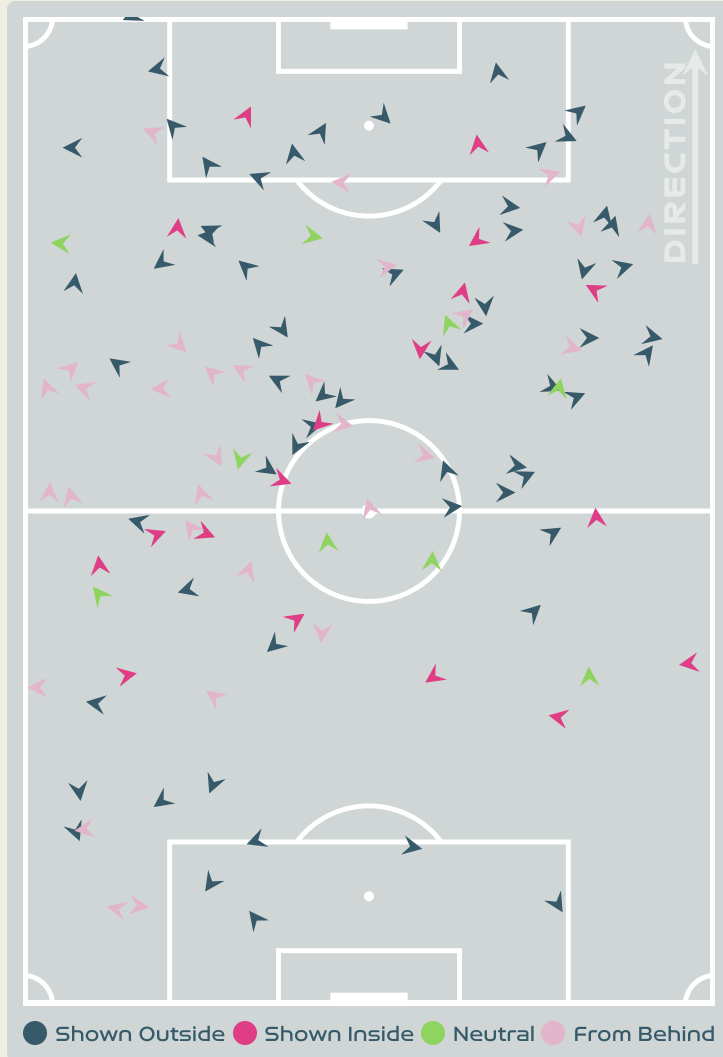

Defensive Line Height & Team Length

Defensive Line Height & Team Length

Defensive Pressure

Brazil

Panama

122	Total Pressures	299
44	Direct Pressures	62
1.63s	Avg Pressure Duration	1.29s
76	Forced Turnovers	76
6.14s	Ball Recovery Time	14.11s
50	Pushing on into Pressing	108
117	Pushing on	279
18	Pressing Direction Inside	42
64	Pressing Direction Outside	155

Most Direct Pressures

7

LUANA

RIGHT CENTRE MIDFIELD

Most Direct Pressures

9

GONZALEZ Schiandra

RIGHT CENTRE MIDFIELD