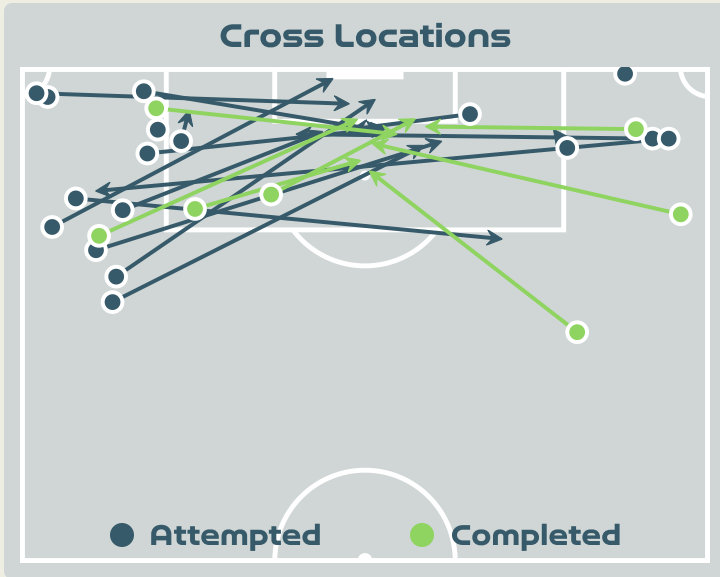

Attempts at Goal

Time	Player	Outcome	Body Part	Delivery Type
55	11 ADRIANA	Off Target	Head	Cross
55	11 ADRIANA	Off Target	Right Foot	Loose Ball
59	13 BRUNINHA	Off Target	Right Foot	Pass
65	4 RAFAELLE	On Target - Saved	Head	Pass
66	21 KEROLIN	Off Target	Right Foot	Pass
67	5 LUANA	Incomplete - Blocked	Left Foot	Loose Ball
69	18 GEYSE	Incomplete - Blocked	Right Foot	Ball Progression
69	17 ARY BORGES	On Target - Goal	Head	Cross
72	21 KEROLIN	Incomplete - Blocked	Right Foot	Loose Ball
76	21 KEROLIN	Off Target	Right Foot	Ball Progression
79	11 ADRIANA	Off Target	Left Foot	Ball Progression
80	18 GEYSE	Off Target	Right Foot	Pass
87	18 GEYSE	Incomplete	Right Foot	Corner
87	15 DUDA SAMPAIO	Off Target	Left Foot	Loose Ball
92	10 MARTA	On Target - Saved	Left Foot	Freekick
94	15 DUDA SAMPAIO	Off Target	Right Foot	Pass

Attempts at Goal

Key	Outcome	Shots
	Goals	0
	On Target	2
	Off Target	4
	Blocked	1
	Incomplete	0

Attempts at Goal

Time	Player	Outcome	Body Part	Delivery Type
39	10 COX Marta	Off Target	Right Foot	Other
57	23BALTRIP-REYES Carina	On Target - Saved	Right Foot	Pass
63	8 GONZALEZ Schiandra	Off Target	Right Foot	Loose Ball
77	4 CASTILLO Katherine	Off Target	Right Foot	Pass
83	19 CEDENO Lineth	Incomplete - Blocked	Right Foot	Pass
93	13 TANNER Riley	Deflected On Target - Saved	Left Foot	Interception
94	13 TANNER Riley	Off Target	Left Foot	Loose Ball

Crosses (Open Play)

#	Player	Inswing	Outswing	Driven	Lofted	Cutback	Push Cross	Total Attempted
12	LETICIA	0	0	0	0	0	0	0
2	ANTONIA	0	0	0	1	0	1	2
4	RAFAELLE	0	0	0	0	0	0	0
5	LUANA	0	0	0	0	0	0	0
6	TAMIRES	0	2	0	4	0	0	6
9	DEBINHA	2	0	0	0	0	0	2
11	ADRIANA	1	1	0	0	0	1	3
14	LAUREN	0	0	0	0	0	0	0
16	BIA ZANERATTO	0	0	0	0	0	0	0
17	ARY BORGES	1	0	0	2	0	0	3
21	KEROLIN	0	0	0	0	0	0	0
10	MARTA	0	0	1	0	0	0	1
13	BRUNINHA	0	0	0	1	0	1	2
15	DUDA SAMPAIO	1	1	0	0	0	0	2
18	GEYSE	2	0	0	0	0	0	2
23	GABI NUNES	0	0	0	0	0	1	1