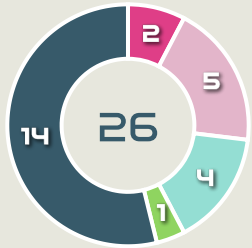

Movement to Receive

Movement Types by Phase

Final Third Phase