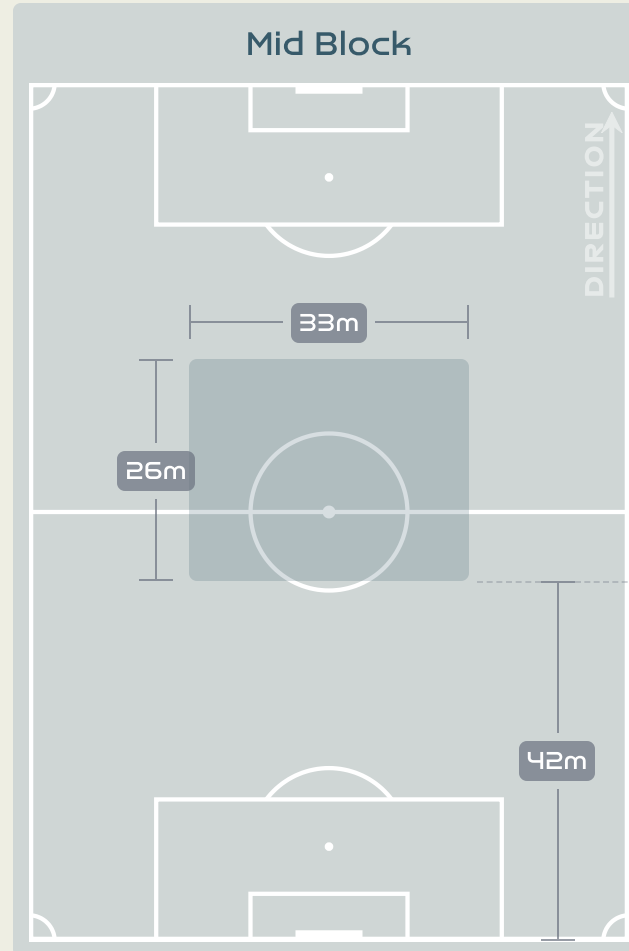

Defensive Line Height & Team Length