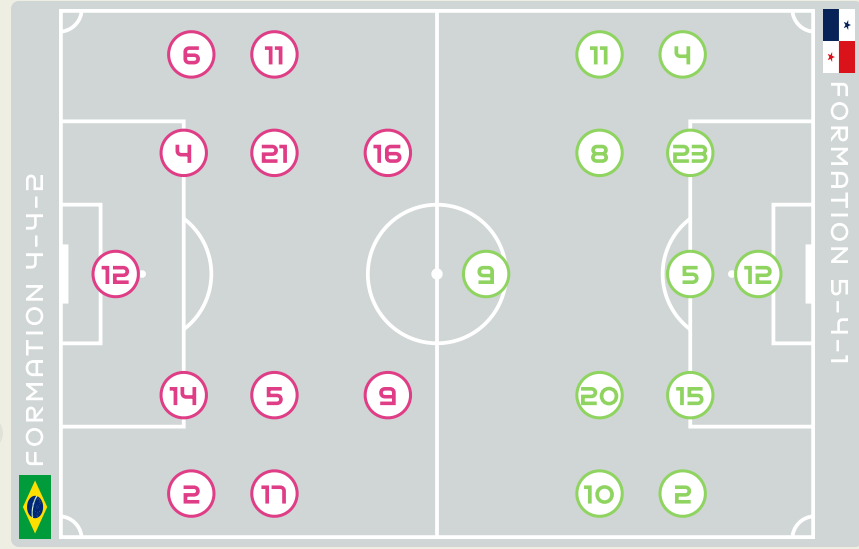

Match Summary - Teams

Brazil

4 — **0**

Panama

STARTING

12	GK	LETICIA	
2	DF	ANTONIA	↓ 59'
4	DF	RAFAELLE (C)	
5	MF	LUANA	↓ 75'
6	DF	TAMIRES	
9	FW	DEBINHA	↓ 59'
11	MF	ADRIANA	
14	DF	LAUREN	
16	FW	BIA ZANERATTO	⚽ 48' ↓ 59'
17	MF	ARY BORGES	⚽ 19' ⚽ 39' ⚽ 70' ↓ 75'
21	FW	KEROLIN	

SUBSTITUTES

1	GK	BARBARA	
22	GK	CAMILA	
3	DF	KATHELLEN	
7	FW	ANDRESSA	
8	MF	ANA VITORIA	
10	FW	MARTA	↑ 75'
13	DF	BRUNINHA	↑ 59'
15	FW	DUDA SAMPAIO	↑ 75'
18	FW	GEYSE	↑ 59'
19	MF	MONICA	
20	MF	ANGELINA	
23	FW	GABI NUNES	↑ 59'