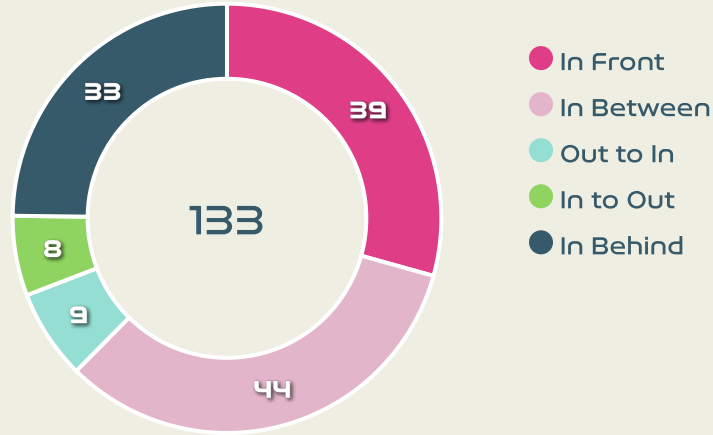

Final Third Phase

Progression Phase

Build Up Phase

All Movement Types

- In Front
- In Between
- Out to In
- In to Out
- In Behind

Top Ranked Players

Type	Player	Movements
In Front	8 GONZALEZ Schiandra	17
In Between	8 GONZALEZ Schiandra	14
Out to In	7 CEDENO Emily	4
In to Out	8 GONZALEZ Schiandra	2
In Behind	7 CEDENO Emily	10