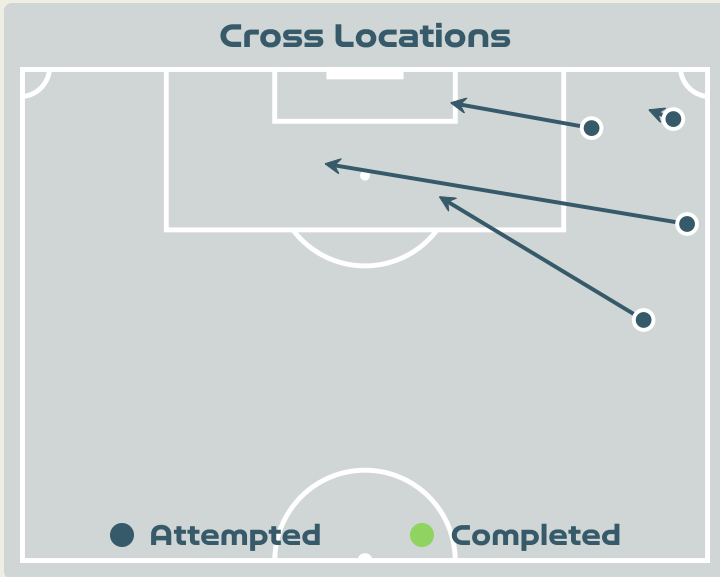

Crosses (Open Play)

#	Player	Inswing	Outswing	Driven	Lofted	Cutback	Push Cross	Total Attempted
12	BAILEY Yenith	0	0	0	0	0	0	0
2	JAEN Hilary	0	0	0	0	0	0	0
4	CASTILLO Katherine	0	2	0	0	0	0	2
5	PINZON Yomira	0	0	0	0	0	0	0
8	GONZALEZ Schiandra	0	0	0	0	0	0	0
9	RILEY Karla	0	0	0	0	0	0	0
10	COX Marta	0	0	0	0	0	0	0
11	MILLS Natalia	0	0	0	0	0	0	0
15	VARGAS Rosario	0	0	0	0	0	0	0
20	QUINTERO Aldrith	0	0	0	0	0	0	0
23	BALTRIP-REYES Carina	0	0	0	0	0	0	0
3	NATIS Wendy	0	0	0	0	0	0	0
6	SALAZAR Deysire	0	0	0	0	0	0	0
7	CEDENO Emily	0	0	0	2	0	0	2
13	TANNER Riley	0	0	0	0	0	0	0
14	MONTENEGRO Carmen	0	0	0	0	0	0	0
19	CEDENO Lineth	0	0	0	0	0	0	0