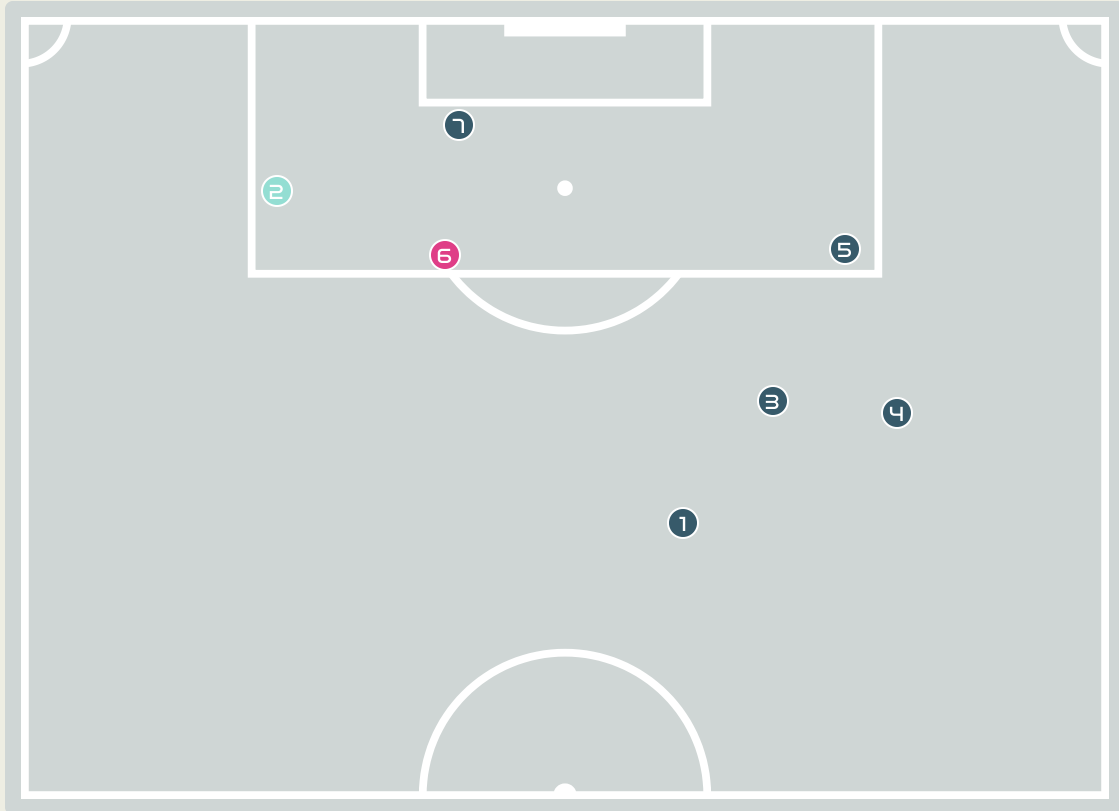

76
Total Involvements

Goalkeeping Distribution

Goalkeeping Distribution

Goal Prevention

Total Attempts on Goal Faced	Total Goal Interventions	Save & Retain	Deflect & Retain	Save & Deflect	Save Attempt	No Save Attempt
7	2	1	0	1	0	5

Goal Prevention

33
Total Attempts on Goal Faced

56
Save %

Total Attempts on Goal Faced	Total Goal Interventions	Save & Retain	Deflect & Retain	Save & Deflect	Save Attempt	No Save Attempt
33	8	3	0	5	5	20

Aerial Control