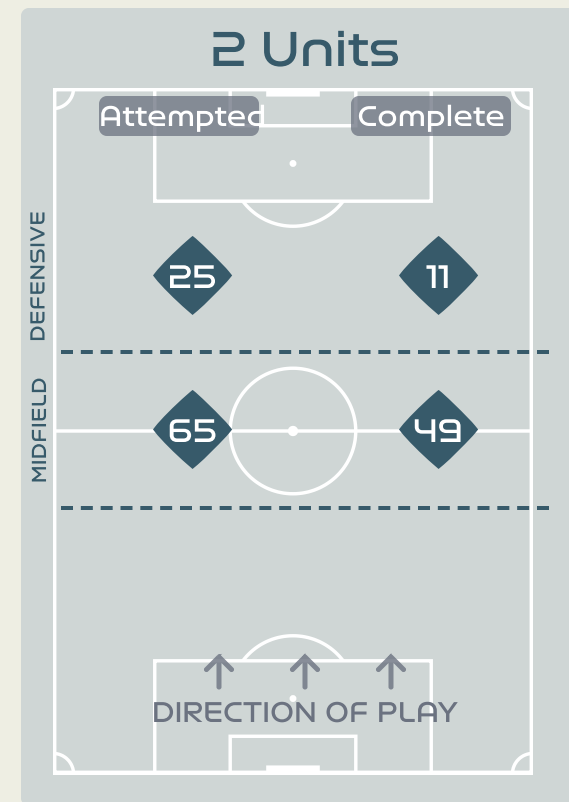

In Possession Line Height & Team Length

Line Breaks

Brazil

Attempted Line Breaks

145

Attempted Line Breaks **5**

Inside Shape 1

Outside Shape 4

Attempted Line Breaks **50**

Inside Shape 39

Outside Shape 11

Attempted Line Breaks **90**

Inside Shape 63

Outside Shape 27

Line Breaks

Panama