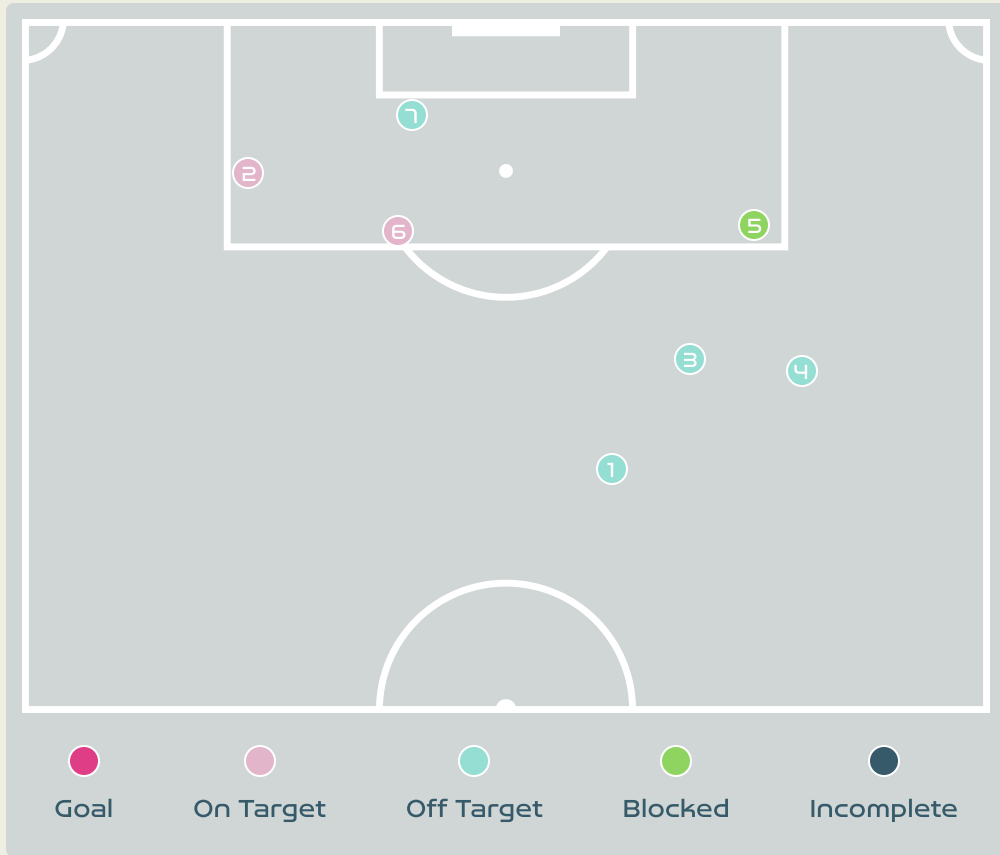

Attempts at Goal

Key	Outcome	Shots
	Goals	0
	On Target	2
	Off Target	4
	Blocked	1
	Incomplete	0