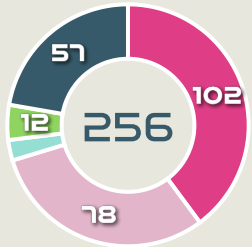

#	Player	Offers Made	Offers Received	% Made & Received
12	BAILEY Yenith	3	1	33.3%
2	JAEN Hilary	4	1	25%
4	CASTILLO Katherine	32	4	12.5%
5	PINZON Yomira	2	1	50%
8	GONZALEZ Schiandra	36	5	13.9%
9	RILEY Karla	6	2	33.3%
10	COX Marta	20	3	15%
11	MILLS Natalia	7	1	14.3%
15	VARGAS Rosario	6	1	16.7%
20	QUINTERO Aldrith	1	1	100%
23	BALTRIP-REYES Carina	10	5	50%
3	NATIS Wendy	0	0	0%
6	SALAZAR Deysire	10	2	20%
7	CEDENO Emily	25	7	28%
13	TANNER Riley	14	1	7.1%
14	MONTENEGRO Carmen	1	1	100%
19	CEDENO Lineth	5	3	60%

Movement to Receive

Movement Types by Phase

Final Third Phase

Progression Phase

Build Up Phase

All Movement Types

- In Front
- In Between
- Out to In
- In to Out
- In Behind

Top Ranked Players

Type	Player	Movements
In Front	21 KEROLIN	29
In Between	21 KEROLIN	39
Out to In	11 ADRIANA	6
In to Out	11 ADRIANA	5
In Behind	9 DEBINHA	29

Movement Types Pitch Third

Movement to Receive

Movement Types by Phase