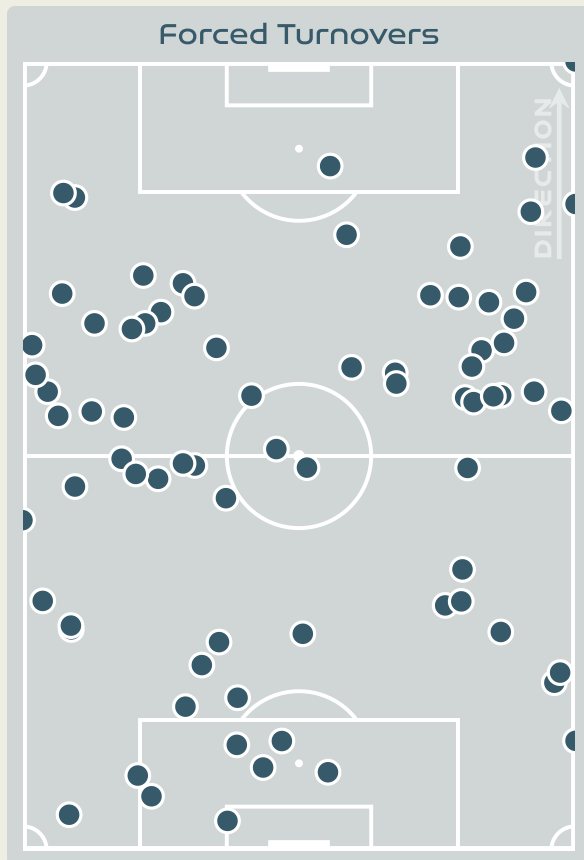

Final Third Phase

Progression Phase

Build Up Phase

All Movement Types

- In Front
- In Between
- Out to In
- In to Out
- In Behind

Top Ranked Players

Type	Player	Movements
In Front	8 GONZALEZ Schiandra	17
In Between	8 GONZALEZ Schiandra	14
Out to In	7 CEDENO Emily	4
In to Out	8 GONZALEZ Schiandra	2
In Behind	7 CEDENO Emily	10

Movement Types Pitch Third

OUT OF POSSESSION

Brazil v Panama

Defensive Actions

#	Player	Total Possession Regains
12	LETICIA	3
2	ANTONIA	3
4	RAFAELLE	5
5	LUANA	8
6	TAMIRES	3
9	DEBINHA	2
11	ADRIANA	3
14	LAUREN	2
16	BIA ZANERATTO	2
17	ARY BORGES	3
21	KEROLIN	6
10	MARTA	0
13	BRUNINHA	2
15	DUDA SAMPAIO	0
18	GEYSE	1
23	GABI NUNES	0

Most Possession Regains

8

LUANA
RIGHT CENTRE MIDFIELD

Defensive Actions

76

Forced Turnovers

50

Possession Regained