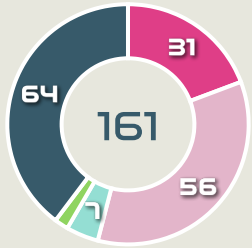

Offering to Receive

182
Total Offers Made

39
Total Offers Received

Most Offers
36
GONZALEZ Schiandra
RIGHT CENTRE MIDFIELD

51
Offers Made in Final Third

93
Offers Made in Middle Third

38
Offers Made in Defensive Third

#	Player	Offers Made	Offers Received	% Made & Received
12	BAILEY Yenith	3	1	33.3%
2	JAEN Hilary	4	1	25%
4	CASTILLO Katherine	32	4	12.5%
5	PINZON Yomira	2	1	50%
8	GONZALEZ Schiandra	36	5	13.9%
9	RILEY Karla	6	2	33.3%
10	COX Marta	20	3	15%
11	MILLS Natalia	7	1	14.3%
15	VARGAS Rosario	6	1	16.7%
20	QUINTERO Aldrith	1	1	100%
23	BALTRIP-REYES Carina	10	5	50%
3	NATIS Wendy	0	0	0%
6	SALAZAR Deysire	10	2	20%
7	CEDENO Emily	25	7	28%
13	TANNER Riley	14	1	7.1%
14	MONTENEGRO Carmen	1	1	100%
19	CEDENO Lineth	5	3	60%

Movement to Receive

Movement Types by Phase

Final Third Phase

Progression Phase

Build Up Phase

All Movement Types

- In Front
- In Between
- Out to In
- In to Out
- In Behind

Top Ranked Players