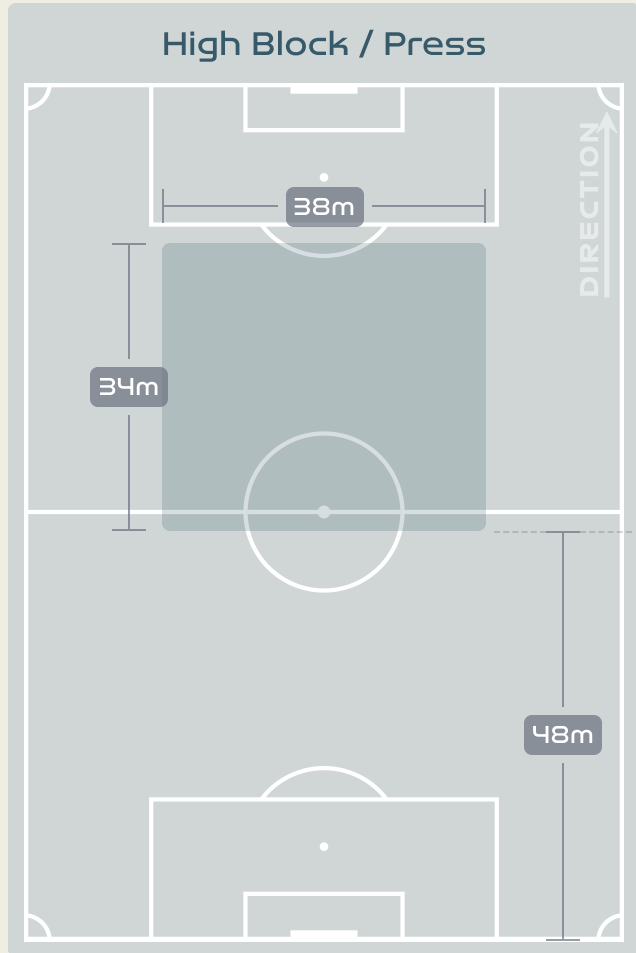

Most Possession Regains

14
BAILEY Yenith
 GOALKEEPER

#	Player	Total Possession Regains
12	BAILEY Yenith	14
2	JAEN Hilary	2
4	CASTILLO Katherine	4
5	PINZON Yomira	4
8	GONZALEZ Schiandra	3
9	RILEY Karla	0
10	COX Marta	4
11	MILLS Natalia	1
15	VARGAS Rosario	3
20	QUINTERO Aldrith	3
23	BALTRIP-REYES Carina	1
3	NATIS Wendy	5
6	SALAZAR Deysire	2
7	CEDENO Emily	0
13	TANNER Riley	2
14	MONTENEGRO Carmen	2
19	CEDENO Lineth	0

Defensive Line Height & Team Length

Defensive Line Height & Team Length

Defensive Pressure

Brazil

Panama

122	Total Pressures	299
44	Direct Pressures	62
1.63s	Avg Pressure Duration	1.29s
76	Forced Turnovers	76
6.14s	Ball Recovery Time	14.11s
50	Pushing on into Pressing	108
117	Pushing on	279
18	Pressing Direction Inside	42
64	Pressing Direction Outside	155