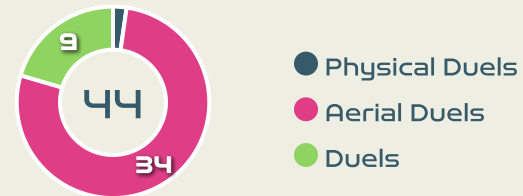

9

Interceptions

47

Tackles

1.55

Possession Actions / Defensive Action

Blocks

Possession Contests