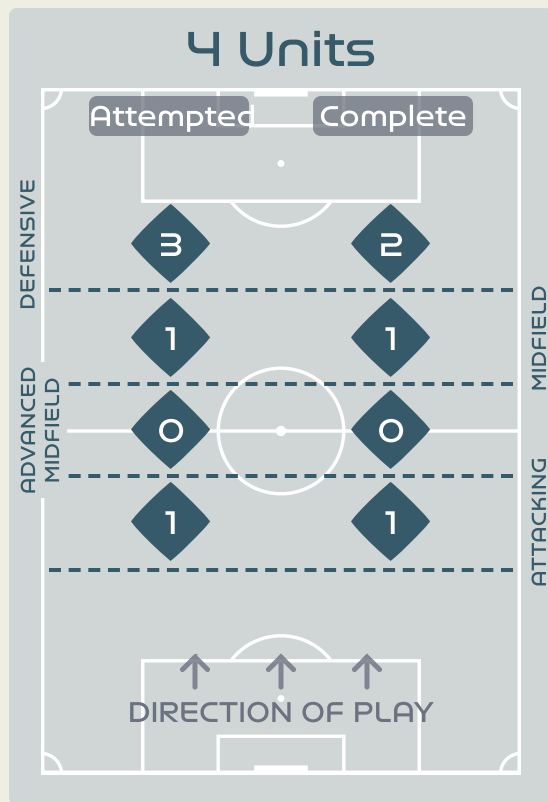

In Possession Line Height & Team Length

Line Breaks

Brazil

Attempted Line Breaks

145

Attempted Line Breaks **5**

Inside Shape 1

Outside Shape 4

Attempted Line Breaks **50**

Inside Shape 39

Outside Shape 11

Attempted Line Breaks **90**

Inside Shape 63

Outside Shape 27

Line Breaks

Panama