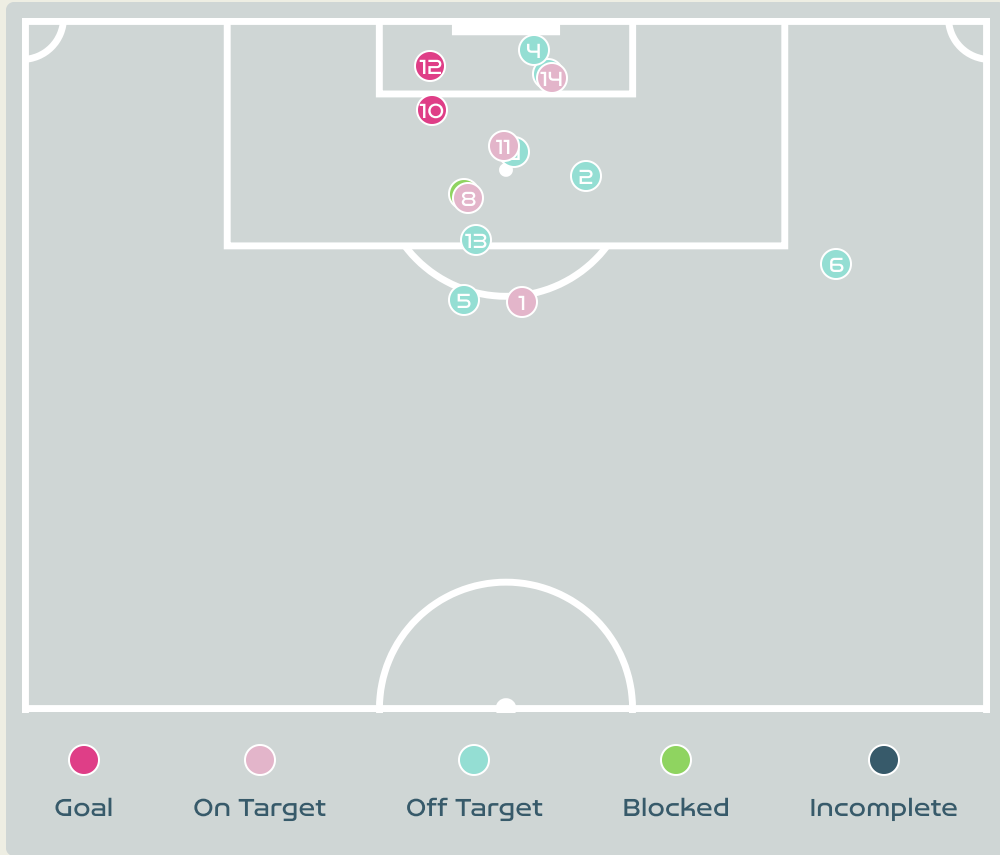

Attempts at Goal

Key	Outcome	Shots
	Goals	2
	On Target	4
	Off Target	7
	Blocked	1
	Incomplete	0