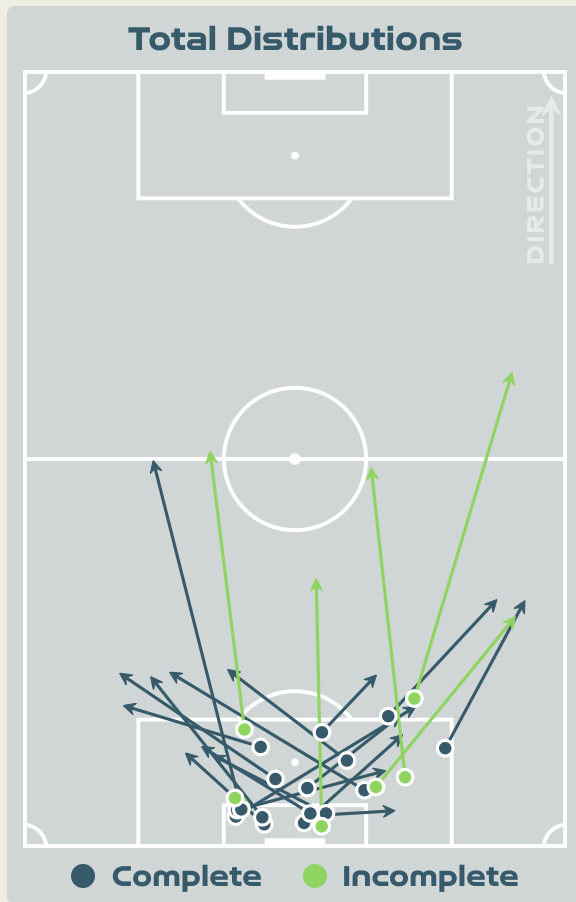

Goalkeeping Distribution