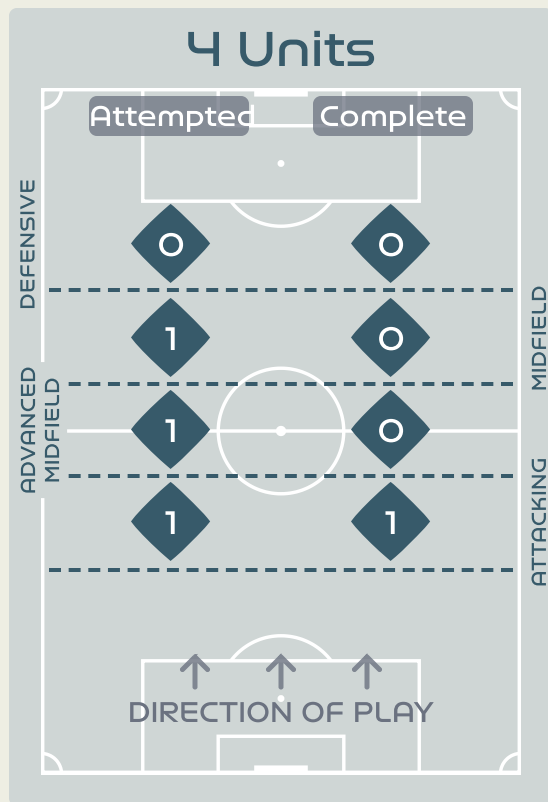

In Possession Line Height & Team Length

Line Breaks

Sweden

Attempted Line Breaks

157

Attempted Line Breaks 3

Inside Shape 2

Outside Shape 1

Attempted Line Breaks 87

Inside Shape 48

Outside Shape 39

Attempted Line Breaks 67

Inside Shape 44

Outside Shape 23

Line Breaks

Attempted Line Breaks