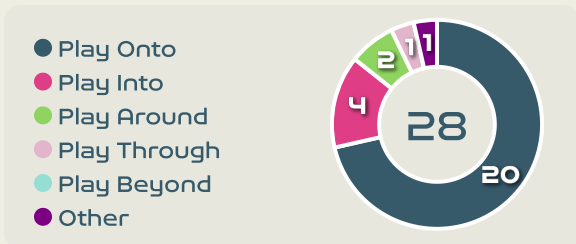

Goalkeeping Distribution