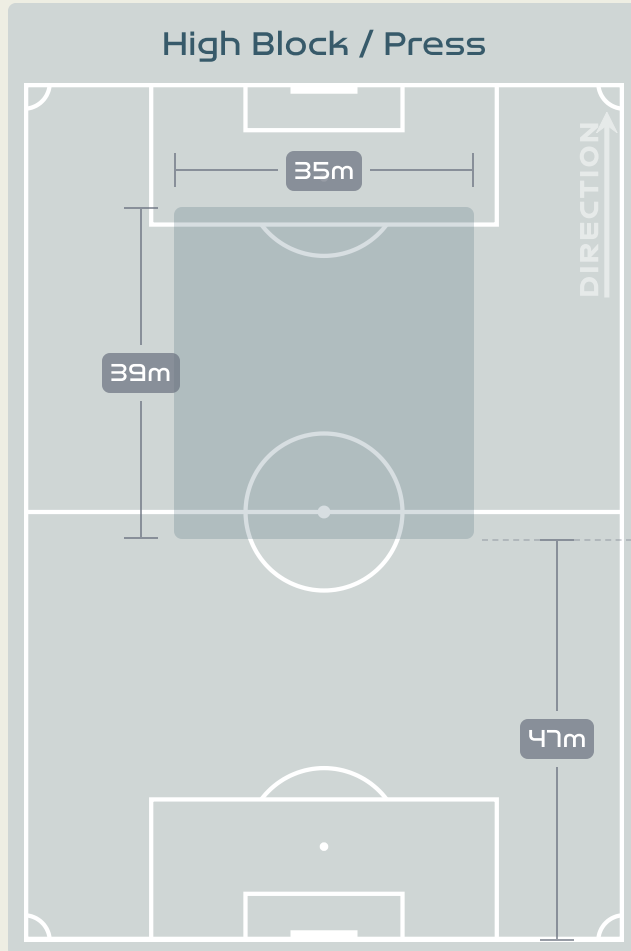

Defensive Line Height & Team Length

Defensive Line Height & Team Length

Defensive Pressure

Sweden

136	Total Pressures	225
41	Direct Pressures	58
1.5s	Avg Pressure Duration	1.52s
71	Forced Turnovers	89
6.26s	Ball Recovery Time	11.76s
44	Pushing on into Pressing	85
90	Pushing on	238
31	Pressing Direction Inside	27
57	Pressing Direction Outside	118