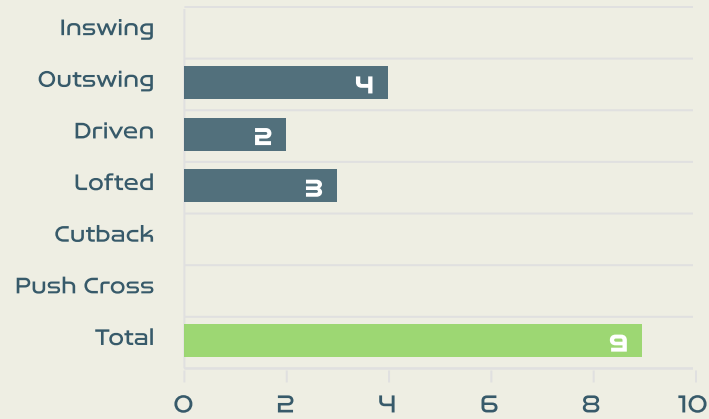

Attempts at Goal

Key	Outcome	Shots
	Goals	1
	On Target	3
	Off Target	5
	Blocked	1
	Incomplete	1

Attempts at Goal

Time	Player	Outcome	Body Part	Delivery Type
5	19 BIYANA Kholosa	Off Target	Left Foot	Loose Ball
15	15 JANE Refiloe	Off Target	Right Foot	Loose Ball
27	11 KGATLANA Thembi	Off Target	Right Foot	Pass
29	12 SEOPOSENWE Jermaine	On Target - Saved	Right Foot	Pass
37	11 KGATLANA Thembi	Incomplete - Player On Ball Error	Right Foot	Cross
47	11 KGATLANA Thembi	Deflected On Target - Defensive Event	Right Foot	Pass
47	8 MAGAIA Hildah	On Target - Goal	Lower Body	Other
48	11 KGATLANA Thembi	Off Target	Right Foot	Pass
90	22 KGOALE Mapula	Off Target	Right Foot	Pass
92	11 KGATLANA Thembi	Incomplete - Blocked	Left Foot	Pass
92	13 MBANE Bambanani	On Target - Saved	Head	Corner

Crosses (Open Play)

#	Player	Inswing	Outswing	Driven	Lofted	Cutback	Push Cross	Total Attempted
1	MUSOVIC Zecira	0	0	0	0	0	0	0
2	ANDERSSON Jonna	0	0	1	1	0	0	2
6	ERIKSSON Magdalena	0	0	0	1	0	0	1
9	ASLLANI Kosovare	0	0	0	0	0	2	2
11	BLACKSTENIUS Stina	0	0	0	0	0	0	0
13	ILESTEDT Amanda	0	0	0	0	0	0	0
14	BJORN Nathalie	0	1	0	0	0	0	1
16	ANGELDAL Filippa	0	1	0	0	0	0	1
18	ROLFO Fridolina	0	0	0	0	0	1	1
19	KANERYD Johanna	0	1	0	3	1	2	7
23	RUBENSSON Elin	1	0	0	0	0	0	1
8	HURTIG Lina	0	0	0	0	0	0	0
15	BLOMQVIST Rebecka	0	0	0	0	0	0	0
17	SEGER Caroline	0	0	0	0	0	0	0
20	BENNISON Hanna	0	0	0	0	0	1	1
22	SCHOUGH Olivia	0	0	0	1	0	0	1

Crosses (Open Play)

Delivery Type

#	Player	Inswing	Outswing	Driven	Lofted	Cutback	Push Cross	Total Attempted
1	SWART Kaylin	0	0	0	0	0	0	0
2	RAMALEPE Lebohang	0	3	0	0	0	0	3
3	GAMEDE Bongeka	0	0	0	0	0	0	0
8	MAGAIA Hildah	0	0	0	0	0	0	0
10	MOTLHALO Linda	0	0	0	0	0	0	0
11	KGATLANA Thembi	0	0	1	0	0	0	1
12	SEOPOSENWE Jermaine	0	0	1	2	0	0	3
13	MBANE Bambanani	0	0	0	0	0	0	0
15	JANE Refiloe	0	0	0	0	0	0	0
18	HOLWENI Sibulele	0	0	0	0	0	0	0
19	BIYANA Kholosa	0	0	0	1	0	0	1
9	SALGADO Gabriela	0	1	0	0	0	0	1
22	KGOALE Mapula	0	0	0	0	0	0	0