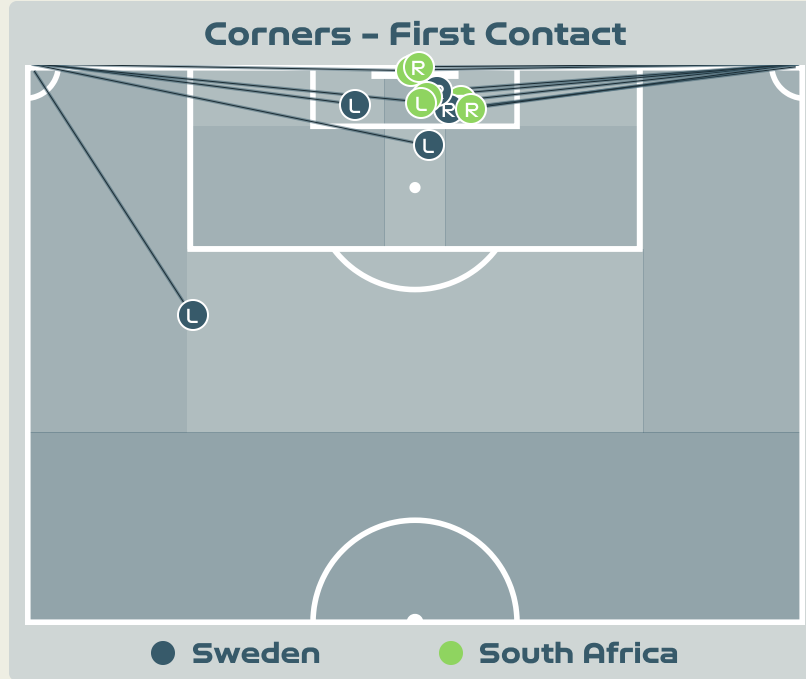

Delivery Types Faced

Total	In Swing	Out Swing	Driven	Lofted	Cutback	Push
10	0	4	2	4	0	0

Aerial Control

Delivery Types Faced

Total	In Swing	Out Swing	Driven	Lofted	Cutback	Push
31	7	3	1	13	1	6

SET PLAYS

Sweden v South Africa

Set Plays - Corners

Delivery Type	From Left Side	From Right Side	Total
Direct to Area	4	8	12
Short	1	0	1
Edge of Penalty Area	0	0	0

Delivery Style	Total
Inswing	6
Outswing	0
Driven	0

Free Kicks	
Type	Total
Direct	8
Direct (on target)	0
Direct (off target)	0
Indirect	4