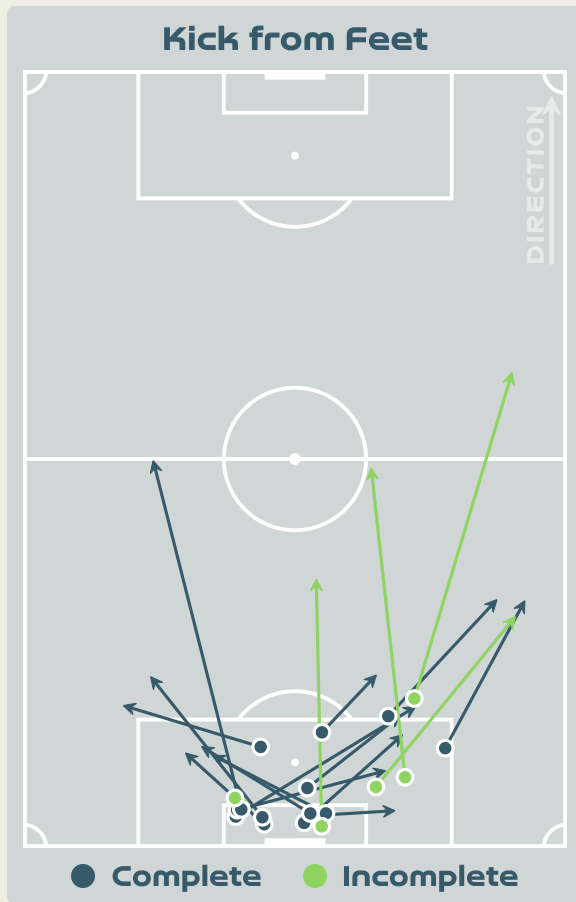

Goalkeeping Distribution