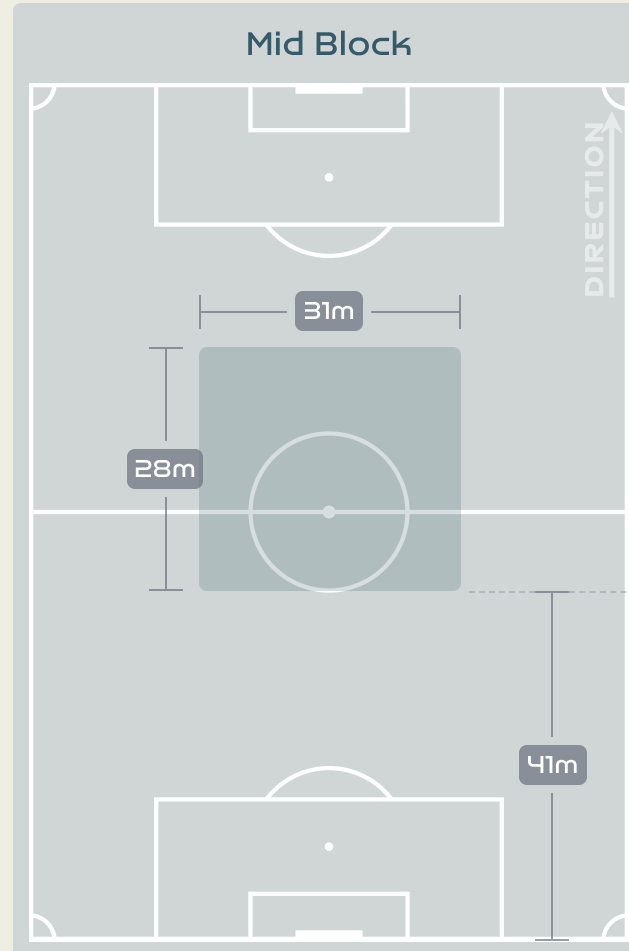

Defensive Line Height & Team Length