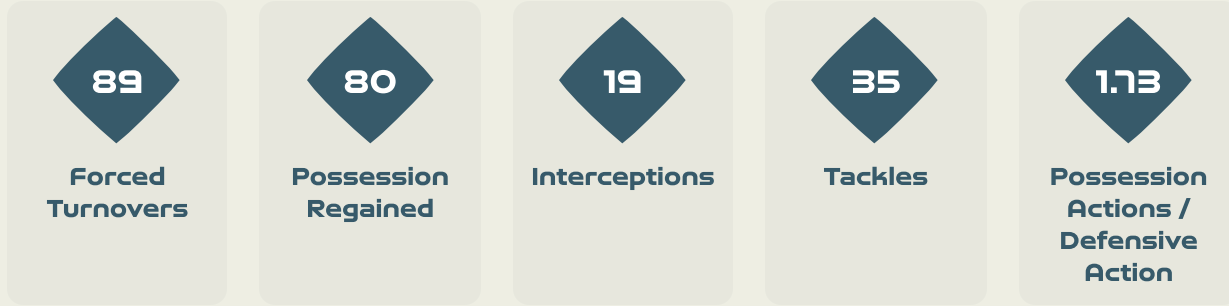

Defensive Actions

#	Player	Total Possession Regains
1	SWART Kaylin	9
2	RAMALEPE Lebohang	6
3	GAMEDE Bongeka	12
8	MAGAIA Hildah	5
10	MOTLHALO Linda	3
11	KGATLANA Thembi	2
12	SEOPOSENWE Jermaine	7
13	MBANE Bambanani	13
15	JANE Refiloe	7
18	HOLWENI Sibulele	11
19	BIYANA Kholosa	1
9	SALGADO Gabriela	1
22	KGOALE Mapula	3