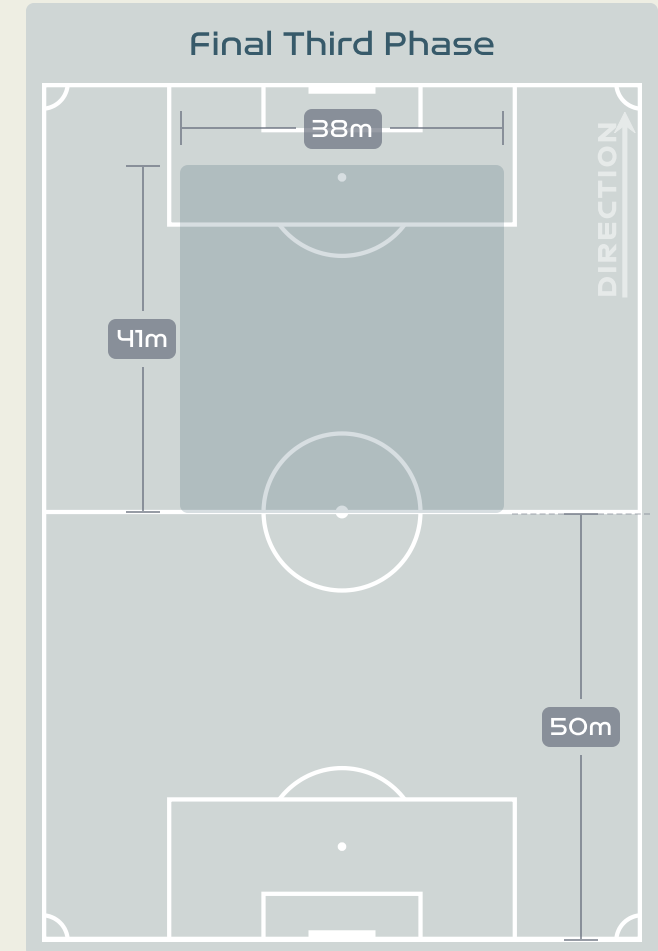

Sweden

Phases of Play

South Africa

IN POSSESSION

OUT OF POSSESSION

IN POSSESSION

Sweden v South Africa

In Possession Line Height & Team Length

In Possession Line Height & Team Length

Line Breaks

Sweden

Attempted Line Breaks

157

Attempted Line Breaks 3

Inside Shape 2

Outside Shape 1