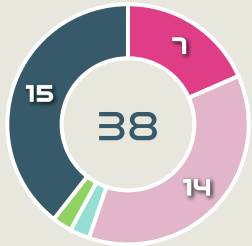

Movement to Receive

Movement Types by Phase

Final Third Phase

Progression Phase

Build Up Phase

All Movement Types

- In Front
- In Between
- Out to In
- In to Out
- In Behind

Top Ranked Players

Type	Player	Movements
In Front	23 RUBENSSON Elin	38
In Between	9 ASLLANI Kosovare	56
Out to In	9 ASLLANI Kosovare	7
In to Out	9 ASLLANI Kosovare	7
In Behind	11 BLACKSTENIUS Stina	34

Movement Types Pitch Third