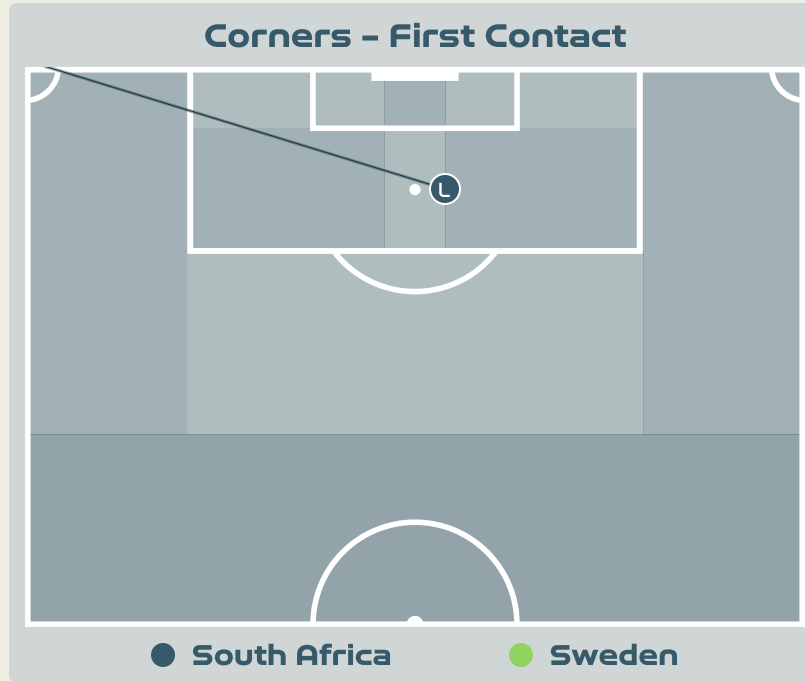

Set Plays - Corners

Delivery Type	From Left Side	From Right Side	Total
Direct to Area	1	0	1
Short	0	0	0
Edge of Penalty Area	0	0	0

Delivery Style	Total
Inswing	0
Outswing	0
Driven	0

Free Kicks	
Type	Total
Direct	6
Direct (on target)	0
Direct (off target)	0
Indirect	4