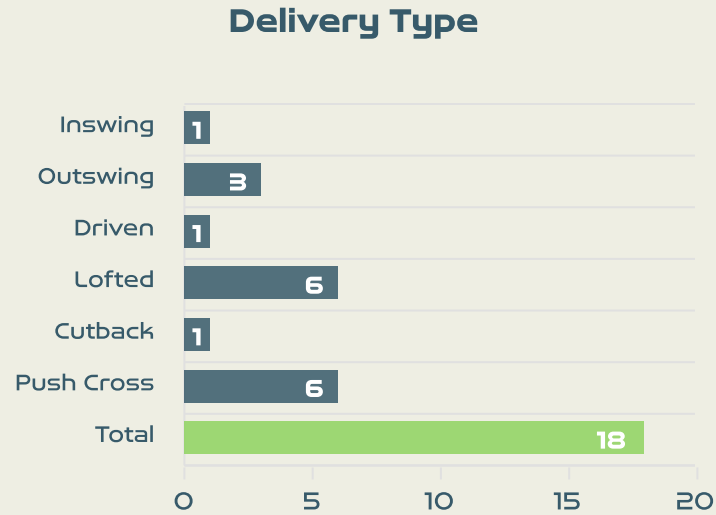

Crosses (Open Play)

#	Player	Inswing	Outswing	Driven	Lofted	Cutback	Push Cross	Total Attempted
1	MUSOVIC Zecira	0	0	0	0	0	0	0
2	ANDERSSON Jonna	0	0	1	1	0	0	2
6	ERIKSSON Magdalena	0	0	0	1	0	0	1
9	ASLLANI Kosovare	0	0	0	0	0	2	2
11	BLACKSTENIUS Stina	0	0	0	0	0	0	0
13	ILESTEDT Amanda	0	0	0	0	0	0	0
14	BJORN Nathalie	0	1	0	0	0	0	1
16	ANGELDAL Filippa	0	1	0	0	0	0	1
18	ROLFO Fridolina	0	0	0	0	0	1	1
19	KANERYD Johanna	0	1	0	3	1	2	7
23	RUBENSSON Elin	1	0	0	0	0	0	1
8	HURTIG Lina	0	0	0	0	0	0	0
15	BLOMQVIST Rebecka	0	0	0	0	0	0	0
17	SEGER Caroline	0	0	0	0	0	0	0
20	BENNISON Hanna	0	0	0	0	0	1	1
22	SCHOUGH Olivia	0	0	0	1	0	0	1