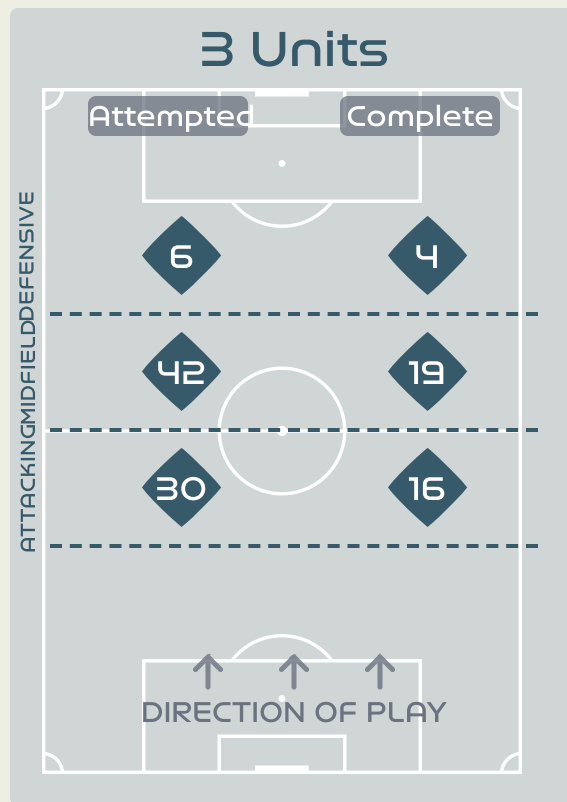

In Possession Line Height & Team Length

Line Breaks

Sweden

Attempted Line Breaks

157

Attempted Line Breaks 3

Inside Shape 2

Outside Shape 1

Attempted Line Breaks 87

Inside Shape 48

Outside Shape 39

Attempted Line Breaks 67

Inside Shape 44

Outside Shape 23

Line Breaks

Attempted Line Breaks

107

Attempted Line Breaks 4
 Inside Shape 4
 Outside Shape 0

Attempted Line Breaks 78
 Inside Shape 54
 Outside Shape 24

Attempted Line Breaks 25
 Inside Shape 17
 Outside Shape 8

Line Breaks

					4 Units				3 Units			2 Units		Direction			Distribution Type		
#	Player	Line Breaks Attempted	Line Breaks Completed	Line Break Completion %	Attacking Line	Attacking Midfield Line	Midfield Line	Defensive Line	Attacking Line	Midfield Line	Defensive Line	Midfield Line	Defensive Line	Through	Around	Over	Pass	Cross	Ball Progression
1	MUSOVIC Zecira	4	1	25%	0	0	0	0	3	1	0	0	0	0	0	4	4	0	0
2	ANDERSSON Jonna	17	12	70%	0	0	0	0	4	3	0	9	1	1	7	9	16	1	0
6	ERIKSSON Magdalena	24	18	75%	0	0	0	0	9	6	1	7	1	2	9	13	24	0	0
9	ASLLANI Kosovare	8	3	37%	0	0	0	0	0	2	2	3	1	3	1	4	5	2	1
11	BLACKSTENIUS Stina	0	0	0%	0	0	0	0	0	0	0	0	0	0	0	0	0	0	0
13	ILESTEDT Amanda	7	5	71%	0	0	0	0	1	1	1	4	0	1	1	5	7	0	0
14	BJORN Nathalie	33	29	87%	1	1	0	0	6	10	0	15	0	9	18	6	33	0	0
16	ANGELDAL Filippa	25	16	64%	0	0	0	0	5	6	6	7	1	9	10	6	22	1	2
18	ROLFO Fridolina	8	5	62%	0	0	0	0	0	6	0	2	0	3	4	1	8	0	0
19	KANERYD Johanna	8	4	50%	0	0	0	0	0	3	1	4	0	2	3	3	7	1	0
23	RUBENSSON Elin	8	5	62%	0	0	0	0	3	1	0	3	1	4	1	3	7	0	1
8	HURTIG Lina	0	0	0%	0	0	0	0	0	0	0	0	0	0	0	0	0	0	0
15	BLOMQVIST Rebecka	0	0	0%	0	0	0	0	0	0	0	0	0	0	0	0	0	0	0
17	SEGER Caroline	5	2	40%	0	0	0	0	1	1	0	3	0	2	1	2	5	0	0
20	BENNISON Hanna	6	3	50%	0	0	0	0	1	0	1	4	0	3	0	3	6	0	0
22	SCHOUGH Olivia	4	1	25%	0	0	1	0	0	1	1	1	0	0	3	1	3	1	0