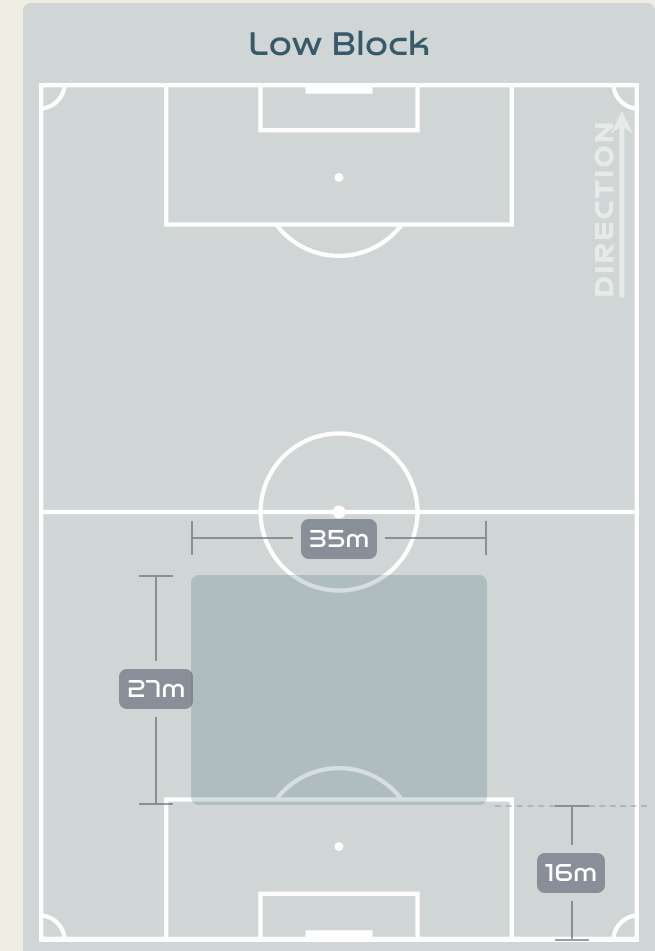

Defensive Actions

#	Player	Total Possession Regains
1	SWART Kaylin	9
2	RAMALEPE Lebohang	6
3	GAMEDE Bongeka	12
8	MAGAIA Hildah	5
10	MOTLHALO Linda	3
11	KGATLANA Thembi	2
12	SEOPOSENWE Jermaine	7
13	MBANE Bambanani	13
15	JANE Refiloe	7
18	HOLWENI Sibulele	11
19	BIYANA Kholosa	1
9	SALGADO Gabriela	1
22	KGOALE Mapula	3

Defensive Line Height & Team Length

Defensive Line Height & Team Length

Defensive Pressure

Sweden

136	Total Pressures	225
41	Direct Pressures	58
1.5s	Avg Pressure Duration	1.52s
71	Forced Turnovers	89
6.26s	Ball Recovery Time	11.76s
44	Pushing on into Pressing	85
90	Pushing on	238
31	Pressing Direction Inside	27
57	Pressing Direction Outside	118