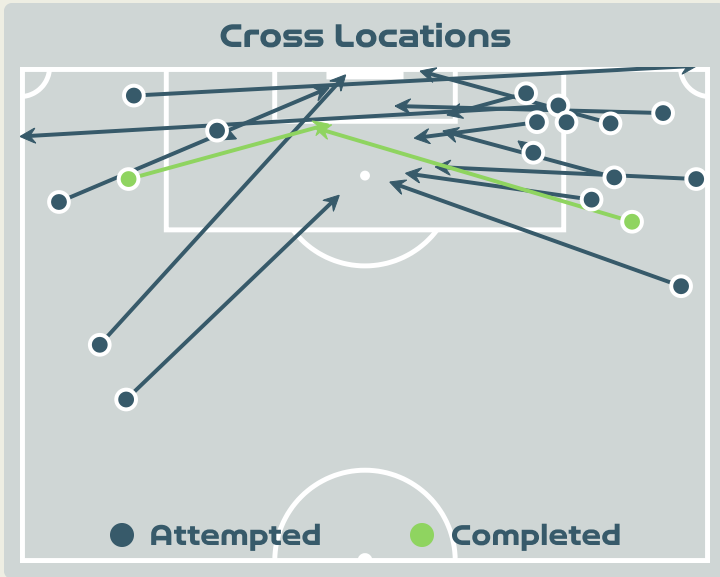

Crosses (Open Play)

#	Player	Inswing	Outswing	Driven	Lofted	Cutback	Push Cross	Total Attempted
1	MUSOVIC Zecira	0	0	0	0	0	0	0
2	ANDERSSON Jonna	0	0	1	1	0	0	2
6	ERIKSSON Magdalena	0	0	0	1	0	0	1
9	ASLLANI Kosovare	0	0	0	0	0	2	2
11	BLACKSTENIUS Stina	0	0	0	0	0	0	0
13	ILESTEDT Amanda	0	0	0	0	0	0	0
14	BJORN Nathalie	0	1	0	0	0	0	1
16	ANGELDAL Filippa	0	1	0	0	0	0	1
18	ROLFO Fridolina	0	0	0	0	0	1	1
19	KANERYD Johanna	0	1	0	3	1	2	7
23	RUBENSSON Elin	1	0	0	0	0	0	1
8	HURTIG Lina	0	0	0	0	0	0	0
15	BLOMQVIST Rebecka	0	0	0	0	0	0	0
17	SEGER Caroline	0	0	0	0	0	0	0
20	BENNISON Hanna	0	0	0	0	0	1	1
22	SCHOUGH Olivia	0	0	0	1	0	0	1