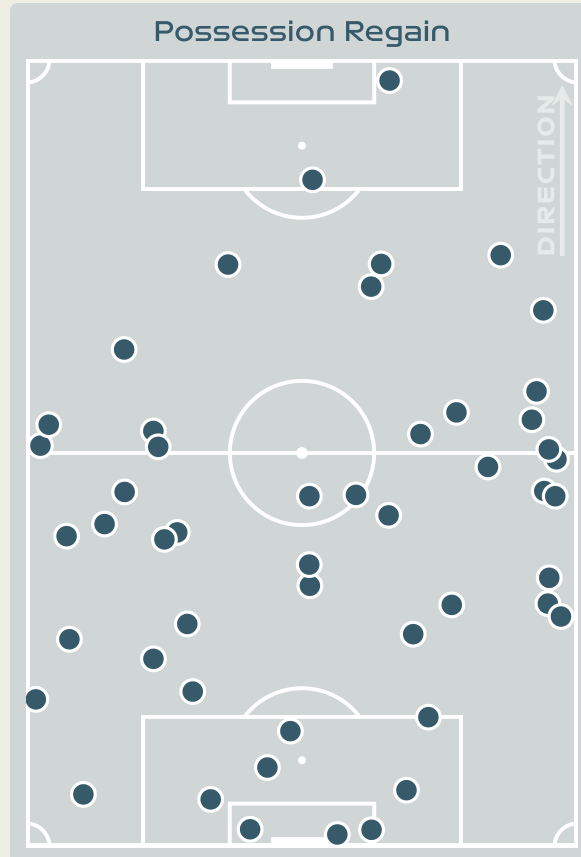

22

Tackles

5.54

Possession Actions / Defensive Action

Blocks

Possession Contests

Most Possession Regains

14

RUBENSSON Elin
DEFENSIVE MIDFIELD CENTRE LEFT

#	Player	Total Possession Regains
1	MUSOVIC Zecira	4
2	ANDERSSON Jonna	3
6	ERIKSSON Magdalena	4
9	ASLLANI Kosovare	4
11	BLACKSTENIUS Stina	0
13	ILESTEDT Amanda	3
14	BJORN Nathalie	6
16	ANGELDAL Filippa	5
18	ROLFO Fridolina	4
19	KANERYD Johanna	5
23	RUBENSSON Elin	14
8	HURTIG Lina	1
15	BLOMQVIST Rebecka	0
17	SEGER Caroline	0
20	BENNISON Hanna	0
22	SCHOUGH Olivia	1