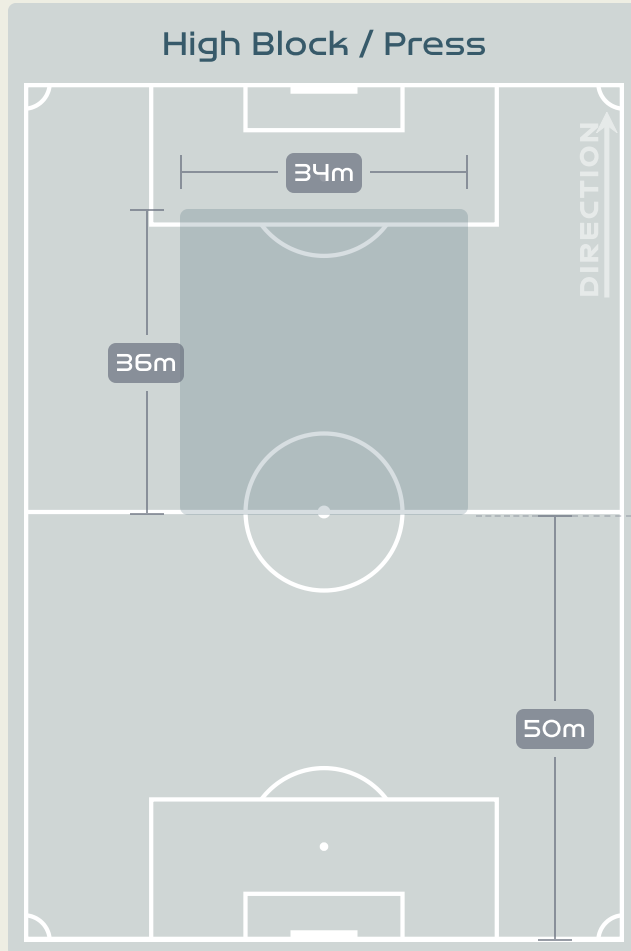

Defensive Line Height & Team Length