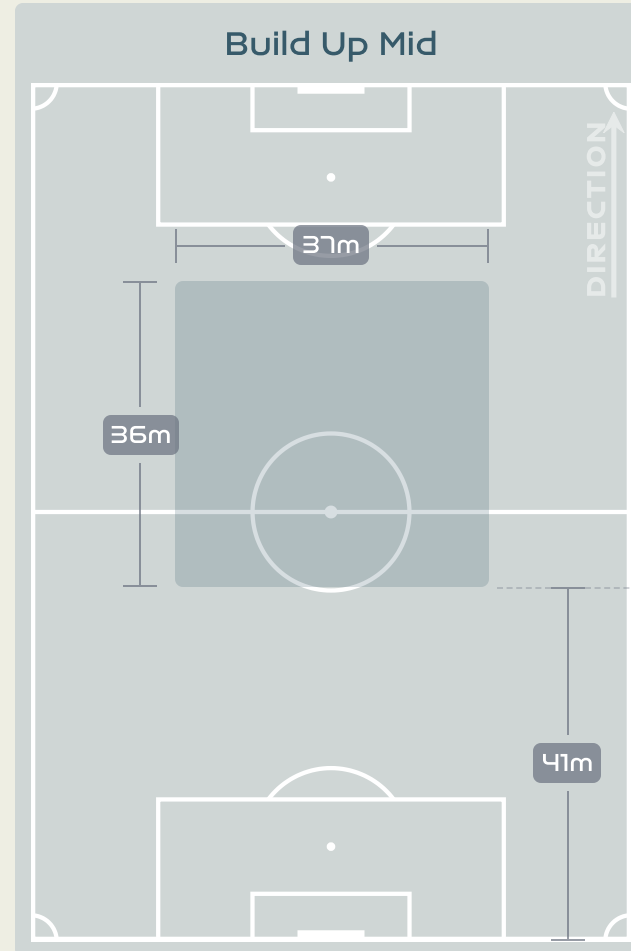

Sweden

Phases of Play

South Africa

IN POSSESSION

OUT OF POSSESSION

IN POSSESSION

Sweden v South Africa

In Possession Line Height & Team Length

In Possession Line Height & Team Length

Line Breaks

Sweden

Attempted Line Breaks

157

Attempted Line Breaks 3

Inside Shape 2

Outside Shape 1