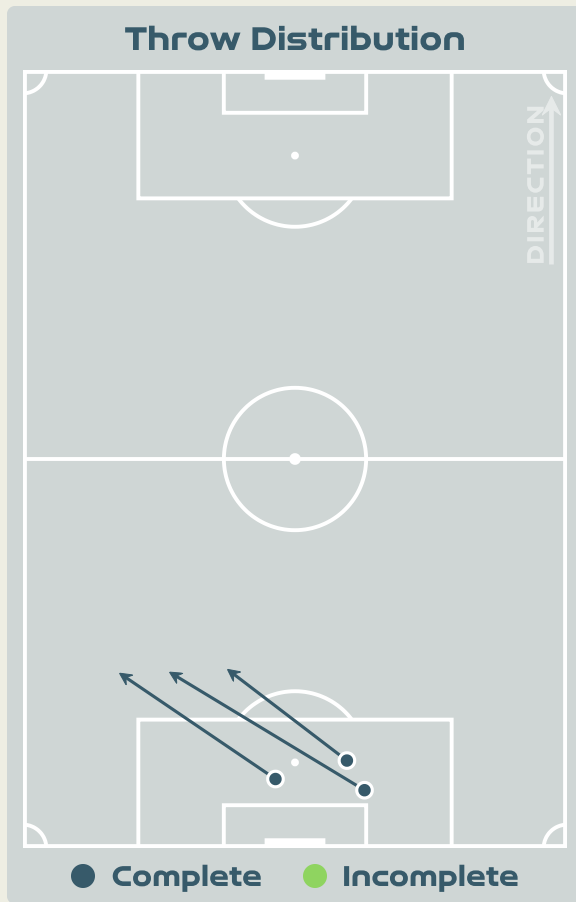

Goalkeeping Distribution