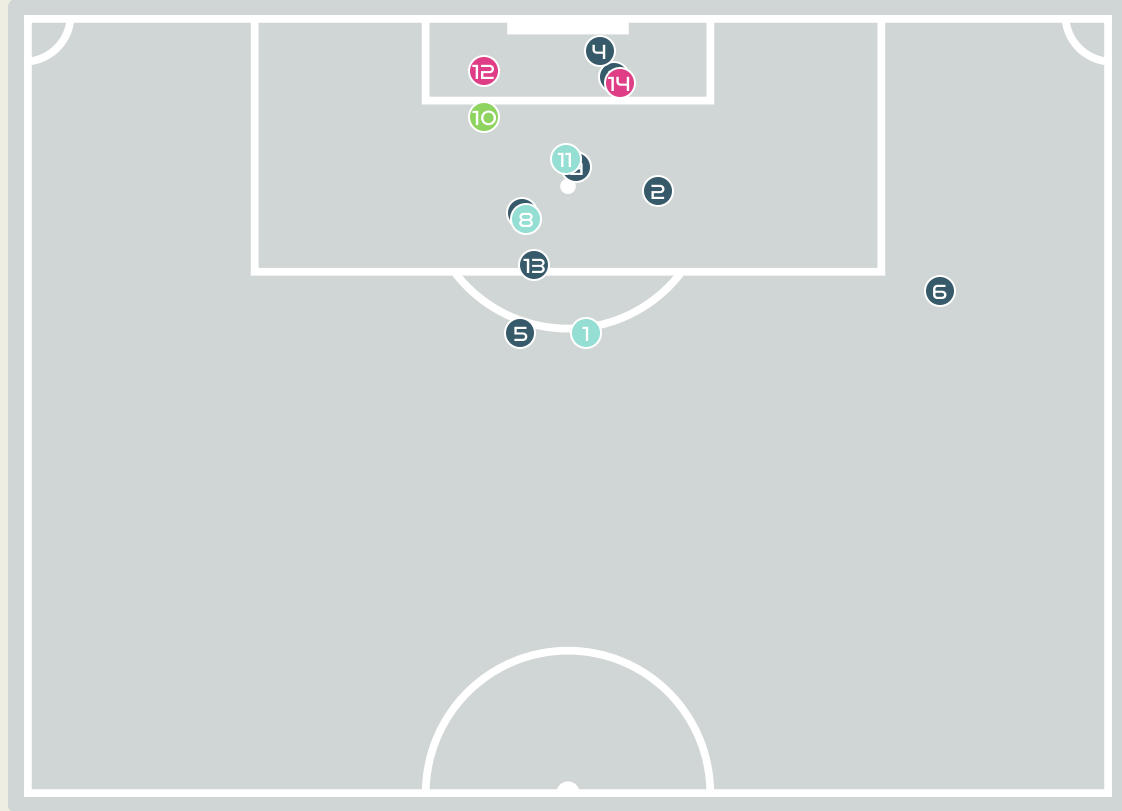

Goalkeeping Distribution

Goalkeeping Distribution

Goal Prevention

11
Total Attempts on Goal Faced

75
Save %

Total Attempts on Goal Faced	Total Goal Interventions	Save & Retain	Deflect & Retain	Save & Deflect	Save Attempt	No Save Attempt
11	2	1	0	1	1	7

Goal Prevention

14
Total Attempts on Goal Faced

67
Save %

Total Attempts on Goal Faced	Total Goal Interventions	Save & Retain	Deflect & Retain	Save & Deflect	Save Attempt	No Save Attempt
14	5	3	0	2	1	8

Aerial Control