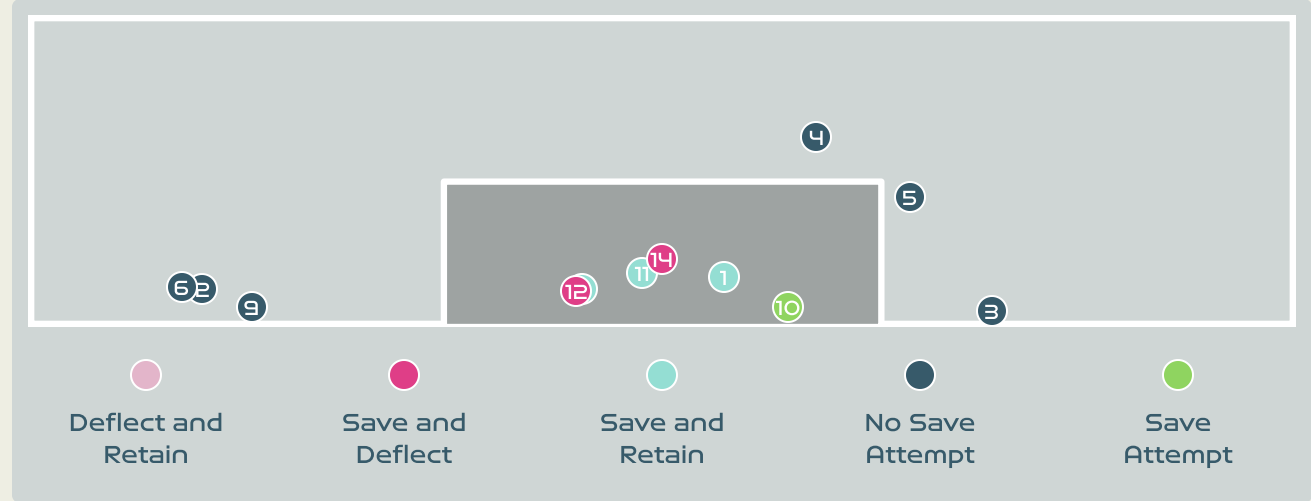

Goalkeeping Distribution

Goalkeeping Distribution

Goal Prevention

11
Total Attempts on Goal Faced

75
Save %

Total Attempts on Goal Faced	Total Goal Interventions	Save & Retain	Deflect & Retain	Save & Deflect	Save Attempt	No Save Attempt
11	2	1	0	1	1	7

Goal Prevention

14
Total Attempts on Goal Faced

67
Save %

Total Attempts on Goal Faced	Total Goal Interventions	Save & Retain	Deflect & Retain	Save & Deflect	Save Attempt	No Save Attempt
14	5	3	0	2	1	8

Aerial Control