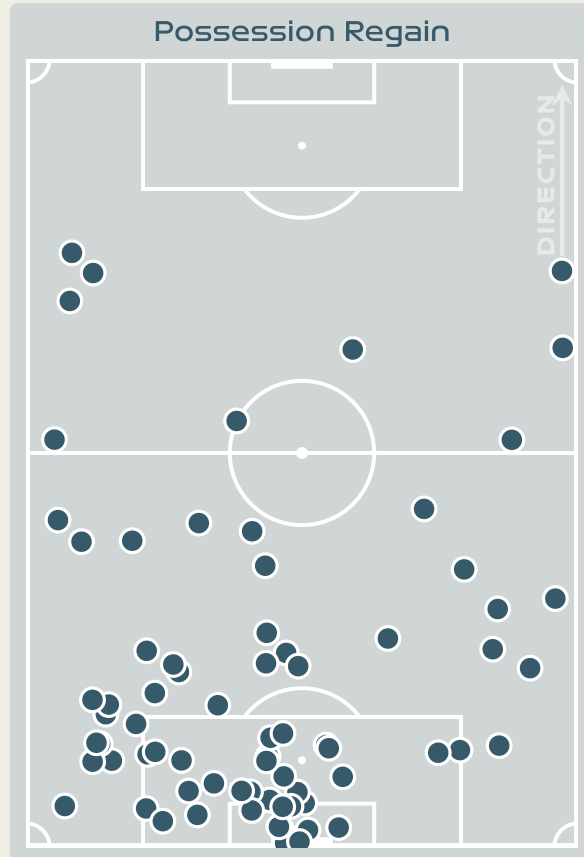

Defensive Actions

#	Player	Total Possession Regains
1	SWART Kaylin	9
2	RAMALEPE Lebohang	6
3	GAMEDE Bongeka	12
8	MAGAIA Hildah	5
10	MOTLHALO Linda	3
11	KGATLANA Thembi	2
12	SEOPOSENWE Jermaine	7
13	MBANE Bambanani	13
15	JANE Refiloe	7
18	HOLWENI Sibulele	11
19	BIYANA Kholosa	1
9	SALGADO Gabriela	1
22	KGOALE Mapula	3