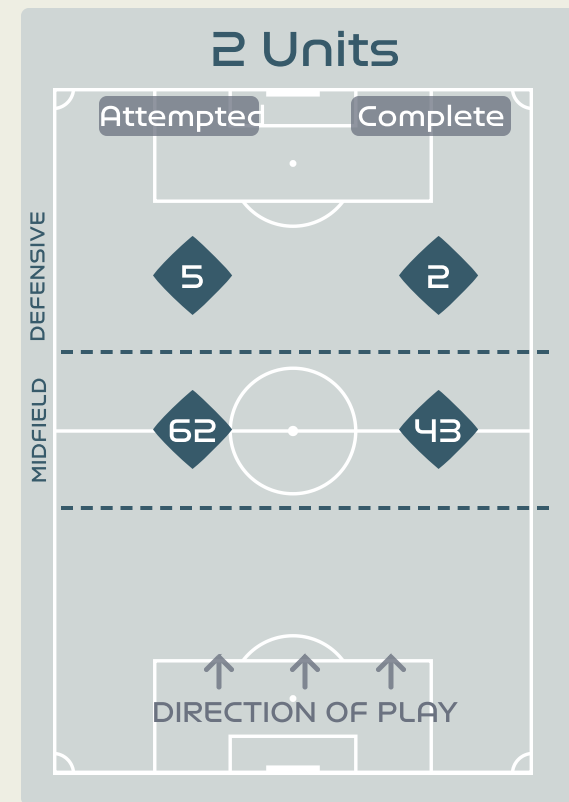

In Possession Line Height & Team Length

Line Breaks

Sweden

Attempted Line Breaks

157

Attempted Line Breaks 3

Inside Shape 2

Outside Shape 1

Attempted Line Breaks 87

Inside Shape 48

Outside Shape 39

Attempted Line Breaks 67

Inside Shape 44

Outside Shape 23

Line Breaks

Attempted Line Breaks