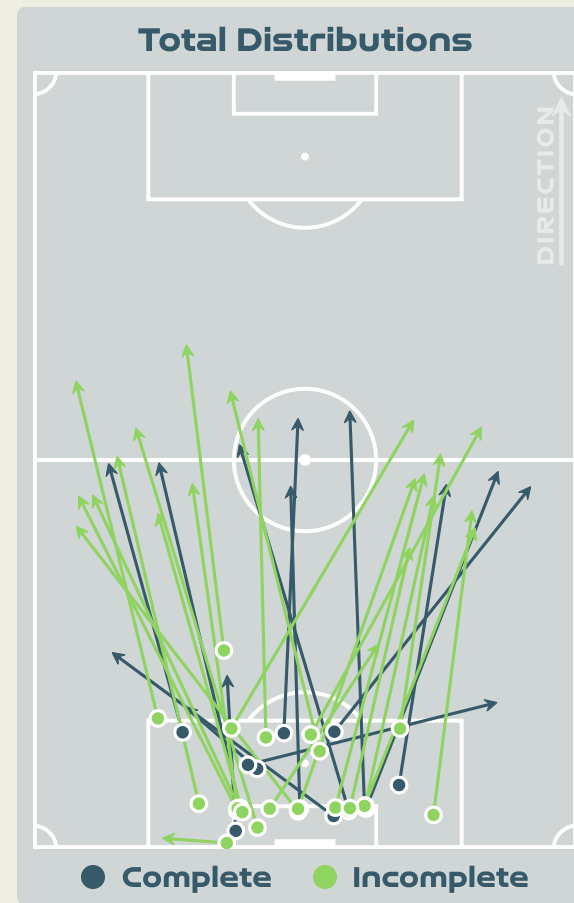

Most Direct Pressures

8

RUBENSSON Elin
DEFENSIVE MIDFIELD CENTRE LEFT

Most Direct Pressures

14

HOLWENI Sibulele
LEFT BACK

South Africa

GOALKEEPING

Goalkeeping Distribution

Goalkeeping Distribution

Goal Prevention

11
Total Attempts on Goal Faced

75
Save %

Total Attempts on Goal Faced	Total Goal Interventions	Save & Retain	Deflect & Retain	Save & Deflect	Save Attempt	No Save Attempt
11	2	1	0	1	1	7