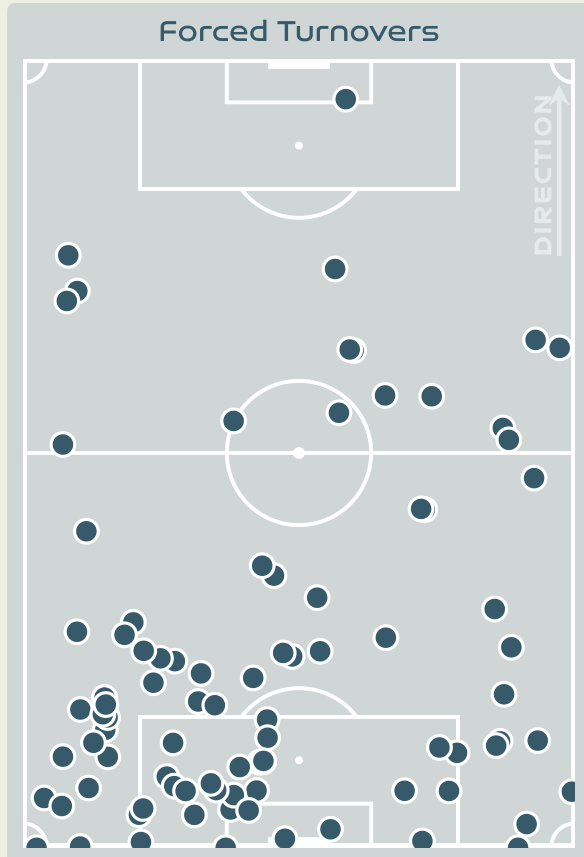

Defensive Actions

#	Player	Total Possession Regains
1	SWART Kaylin	9
2	RAMALEPE Lebohang	6
3	GAMEDE Bongeka	12
8	MAGAIA Hildah	5
10	MOTLHALO Linda	3
11	KGATLANA Thembi	2
12	SEOPOSENWE Jermaine	7
13	MBANE Bambanani	13
15	JANE Refiloe	7
18	HOLWENI Sibulele	11
19	BIYANA Kholosa	1
9	SALGADO Gabriela	1
22	KGOALE Mapula	3