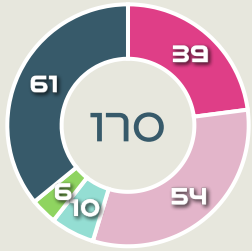

Offers Made Inside Shape

Offers Made Outside Shape

70

Offers Made in Middle Third

26

Offers Made in Defensive Third

#	Player	Offers Made	Offers Received	% Made & Received
1	SWART Kaylin	1	1	100%
2	RAMALEPE Lebohanga	5	3	60%
3	GAMEDE Bongeka	2	1	50%
8	MAGAIA Hildah	30	4	13.3%
10	MOTLHALO Linda	21	7	33.3%
11	KGATLANA Thembi	32	4	12.5%
12	SEOPOSENWE Jermaine	21	8	38.1%
13	MBANE Bamabanani	4	1	25%
15	JANE Refiloe	19	5	26.3%
18	HOLWENI Sibulele	3	1	33.3%
19	BIYANA Kholosa	5	3	60%
9	SALGADO Gabriela	14	1	7.1%
22	KGOALE Mapula	10	4	40%

Movement to Receive

Movement Types by Phase

Final Third Phase

Progression Phase

Build Up Phase

All Movement Types

- In Front
- In Between
- Out to In
- In to Out
- In Behind

Top Ranked Players