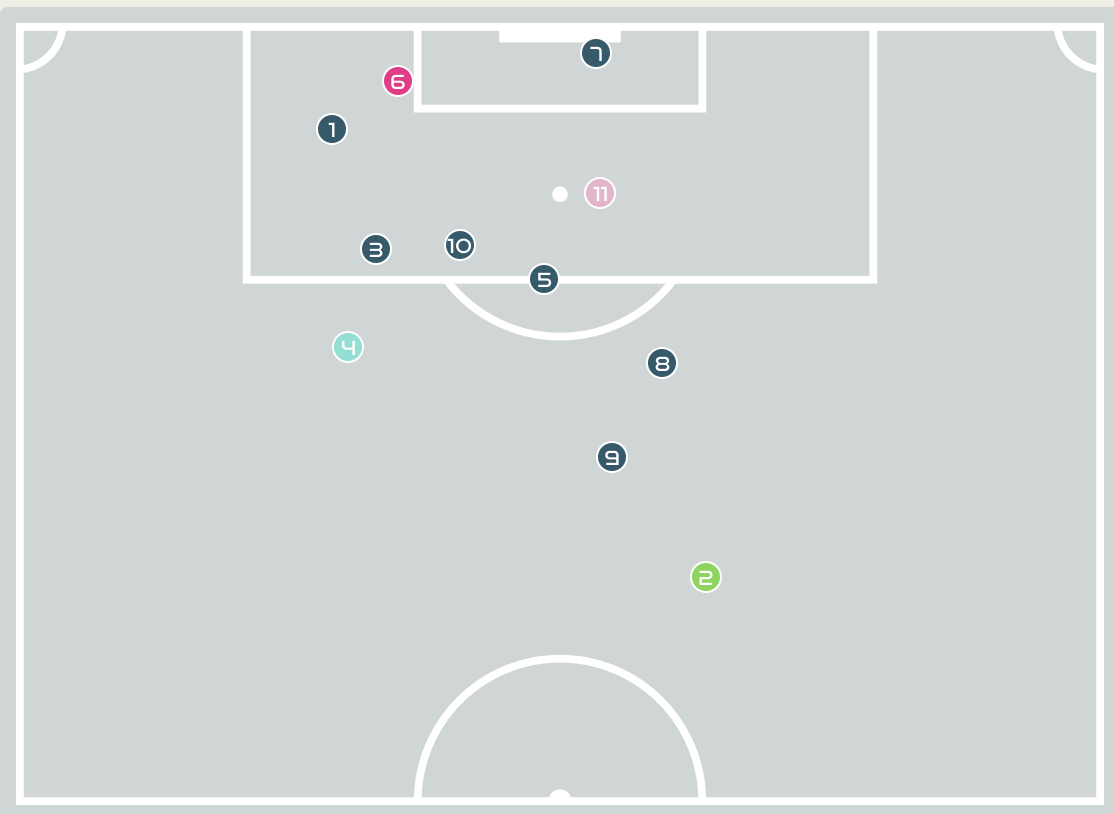

Most Direct Pressures

8

RUBENSSON Elin
DEFENSIVE MIDFIELD CENTRE LEFT

Most Direct Pressures

14

HOLWENI Sibulele
LEFT BACK

South Africa

GOALKEEPING

Sweden v South Africa

Goalkeeping Involvement

Sweden

Sweden GK Involvement Timeline

35
Total Involvements

South Africa

South Africa GK Involvement Timeline

59
Total Involvements

Goalkeeping Distribution

Goalkeeping Distribution

Goal Prevention

11
Total Attempts on Goal Faced

75
Save %

Total Attempts on Goal Faced	Total Goal Interventions	Save & Retain	Deflect & Retain	Save & Deflect	Save Attempt	No Save Attempt
11	2	1	0	1	1	7