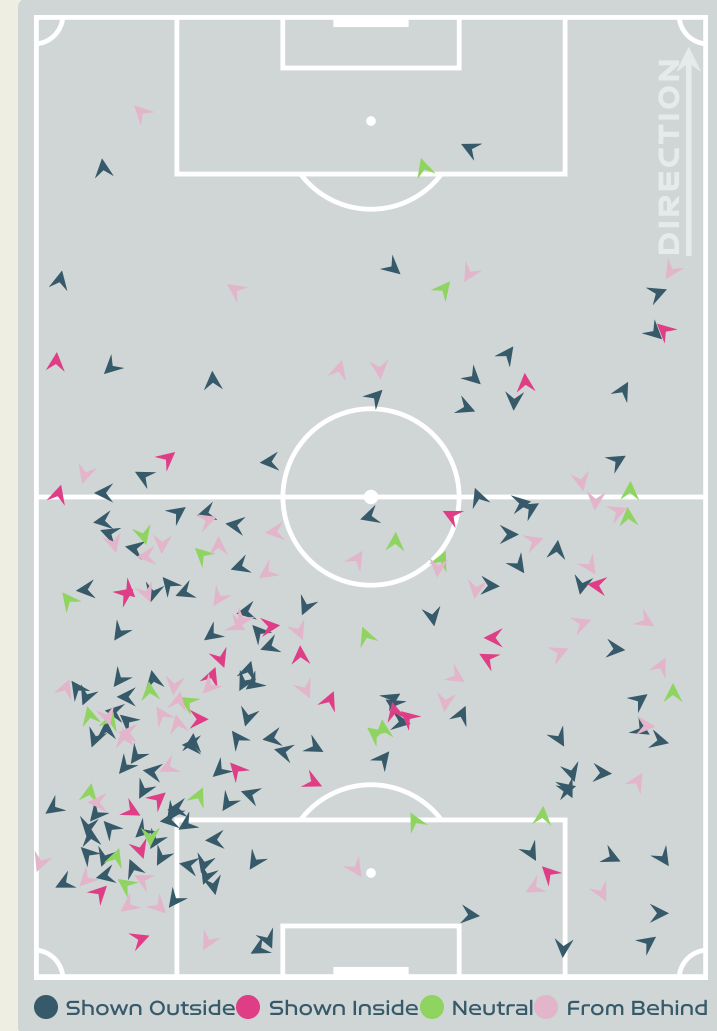

Most Direct Pressures

8

RUBENSSON Elin
DEFENSIVE MIDFIELD CENTRE LEFT

Most Direct Pressures

14

HOLWENI Sibulele
LEFT BACK

South Africa

GOALKEEPING