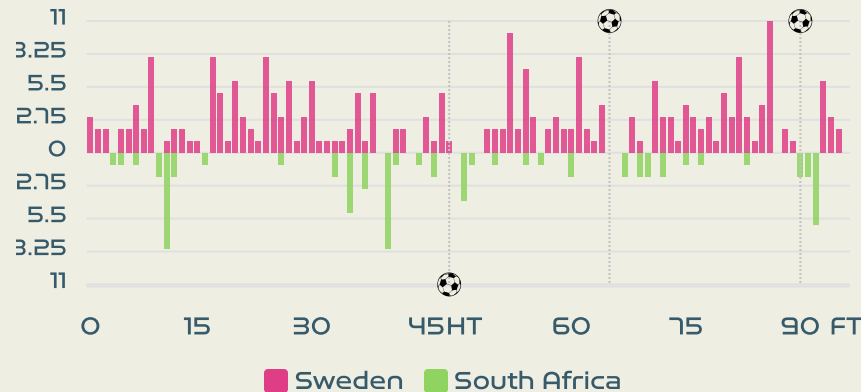

Distribution in the Final Third