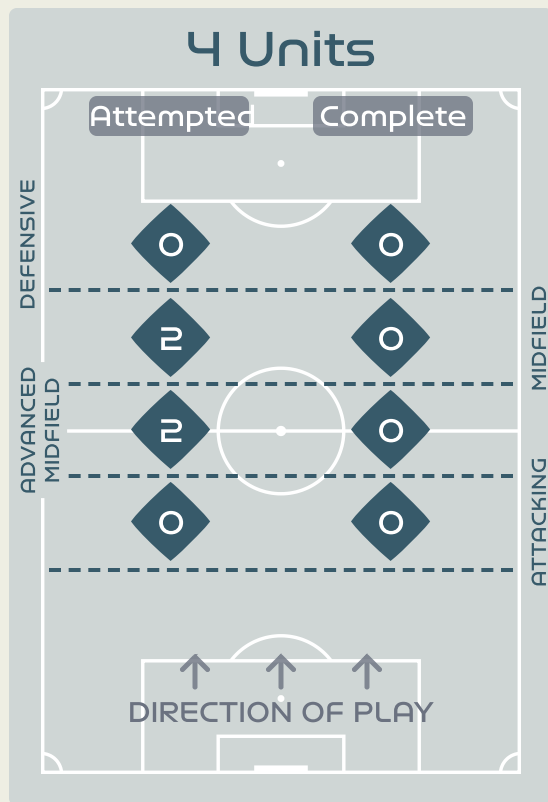

In Possession Line Height & Team Length

Line Breaks

Sweden

Attempted Line Breaks

157

Attempted Line Breaks 3

Inside Shape 2

Outside Shape 1

Attempted Line Breaks 87

Inside Shape 48

Outside Shape 39

Attempted Line Breaks 67

Inside Shape 44

Outside Shape 23

Line Breaks

Attempted Line Breaks

107

Attempted Line Breaks 4
 Inside Shape 4
 Outside Shape 0

Attempted Line Breaks 78
 Inside Shape 54
 Outside Shape 24

Attempted Line Breaks 25
 Inside Shape 17
 Outside Shape 8

Line Breaks

					4 Units				3 Units			2 Units		Direction			Distribution Type		
#	Player	Line Breaks Attempted	Line Breaks Completed	Line Break Completion %	Attacking Line	Attacking Midfield Line	Midfield Line	Defensive Line	Attacking Line	Midfield Line	Defensive Line	Midfield Line	Defensive Line	Through	Around	Over	Pass	Cross	Ball Progression
1	MUSOVIC Zecira	4	1	25%	0	0	0	0	3	1	0	0	0	0	0	4	4	0	0
2	ANDERSSON Jonna	17	12	70%	0	0	0	0	4	3	0	9	1	1	7	9	16	1	0
6	ERIKSSON Magdalena	24	18	75%	0	0	0	0	9	6	1	7	1	2	9	13	24	0	0
9	ASLLANI Kosovare	8	3	37%	0	0	0	0	0	2	2	3	1	3	1	4	5	2	1
11	BLACKSTENIUS Stina	0	0	0%	0	0	0	0	0	0	0	0	0	0	0	0	0	0	0
13	ILESTEDT Amanda	7	5	71%	0	0	0	0	1	1	1	4	0	1	1	5	7	0	0
14	BJORN Nathalie	33	29	87%	1	1	0	0	6	10	0	15	0	9	18	6	33	0	0
16	ANGELDAL Filippa	25	16	64%	0	0	0	0	5	6	6	7	1	9	10	6	22	1	2
18	ROLFO Fridolina	8	5	62%	0	0	0	0	0	6	0	2	0	3	4	1	8	0	0
19	KANERYD Johanna	8	4	50%	0	0	0	0	0	3	1	4	0	2	3	3	7	1	0
23	RUBENSSON Elin	8	5	62%	0	0	0	0	3	1	0	3	1	4	1	3	7	0	1
8	HURTIG Lina	0	0	0%	0	0	0	0	0	0	0	0	0	0	0	0	0	0	0
15	BLOMQVIST Rebecka	0	0	0%	0	0	0	0	0	0	0	0	0	0	0	0	0	0	0
17	SEGER Caroline	5	2	40%	0	0	0	0	1	1	0	3	0	2	1	2	5	0	0
20	BENNISON Hanna	6	3	50%	0	0	0	0	1	0	1	4	0	3	0	3	6	0	0
22	SCHOUGH Olivia	4	1	25%	0	0	1	0	0	1	1	1	0	0	3	1	3	1	0