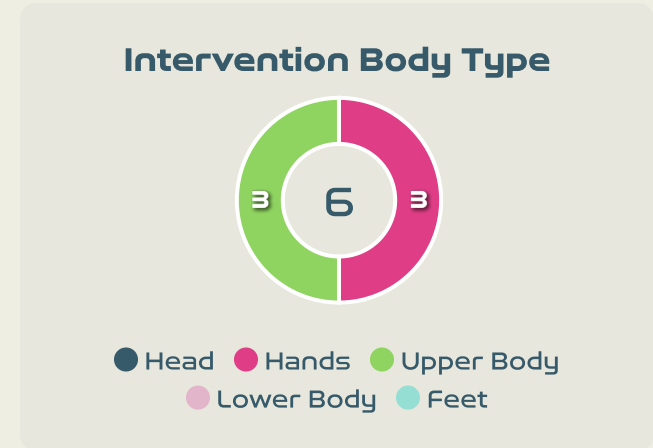

Goalkeeping Distribution

Goalkeeping Distribution

Goal Prevention

11
Total Attempts on Goal Faced

75
Save %

Total Attempts on Goal Faced	Total Goal Interventions	Save & Retain	Deflect & Retain	Save & Deflect	Save Attempt	No Save Attempt
11	2	1	0	1	1	7

Goal Prevention

14
Total Attempts on Goal Faced

67
Save %

Total Attempts on Goal Faced	Total Goal Interventions	Save & Retain	Deflect & Retain	Save & Deflect	Save Attempt	No Save Attempt
14	5	3	0	2	1	8

Aerial Control