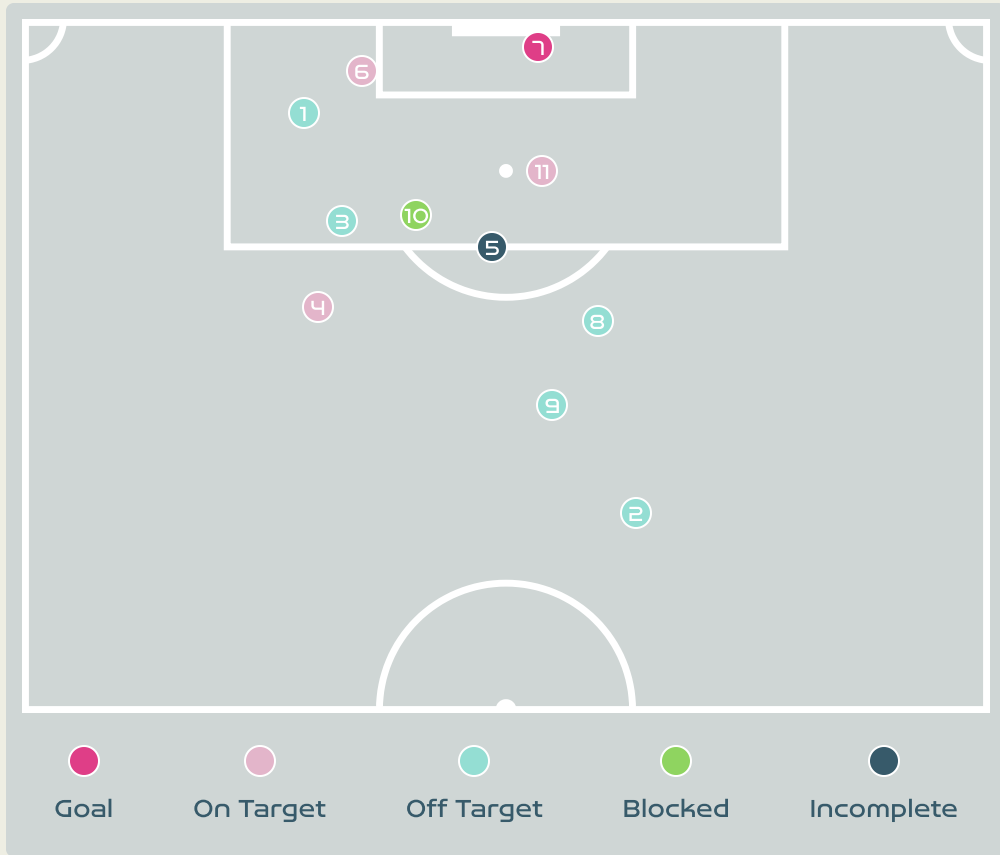

Attempts at Goal

Key	Outcome	Shots
	Goals	2
	On Target	4
	Off Target	7
	Blocked	1
	Incomplete	0

Attempts at Goal

Time	Player	Outcome	Body Part	Delivery Type
19	16 ANGELDAL Filipa	On Target - Saved	Right Foot	Freekick
31	16 ANGELDAL Filipa	Deflected Off Target - Defensive Event	Left Foot	Loose Ball
42	13 ILESTEDT Amanda	Deflected Off Target - Defensive Event	Head	Corner
42	13 ILESTEDT Amanda	Off Target	Head	Corner
45	23 RUBENSSON Elin	Off Target	Right Foot	Loose Ball
52	16 ANGELDAL Filipa	Off Target	Right Foot	Ball Progression
59	16 ANGELDAL Filipa	Incomplete - Blocked	Left Foot	Loose Ball
59	13 ILESTEDT Amanda	On Target - Saved	Left Foot	Pass
63	6 ERIKSSON Magdalena	Off Target	Head	Freekick
64	18 ROLFO Fridolina	On Target - Goal	Right Foot	Cross
74	13 ILESTEDT Amanda	On Target - Saved	Head	Freekick
89	13 ILESTEDT Amanda	On Target - Goal	Head	Corner
94	2 ANDERSSON Jonna	Deflected Off Target - Defensive Event	Left Foot	Loose Ball
95	17 SEGER Caroline	On Target - Saved	Head	Corner

Attempts at Goal

Key	Outcome	Shots
	Goals	1
	On Target	3
	Off Target	5
	Blocked	1
	Incomplete	1

Attempts at Goal

Time	Player	Outcome	Body Part	Delivery Type
5	19 BIYANA Kholosa	Off Target	Left Foot	Loose Ball
15	15 JANE Refiloe	Off Target	Right Foot	Loose Ball
27	11 KGATLANA Thembi	Off Target	Right Foot	Pass
29	12 SEOPOSENWE Jermaine	On Target - Saved	Right Foot	Pass
37	11 KGATLANA Thembi	Incomplete - Player On Ball Error	Right Foot	Cross
47	11 KGATLANA Thembi	Deflected On Target - Defensive Event	Right Foot	Pass
47	8 MAGAIA Hildah	On Target - Goal	Lower Body	Other
48	11 KGATLANA Thembi	Off Target	Right Foot	Pass
90	22 KGOALE Mapula	Off Target	Right Foot	Pass
92	11 KGATLANA Thembi	Incomplete - Blocked	Left Foot	Pass
92	13 MBANE Bambanani	On Target - Saved	Head	Corner