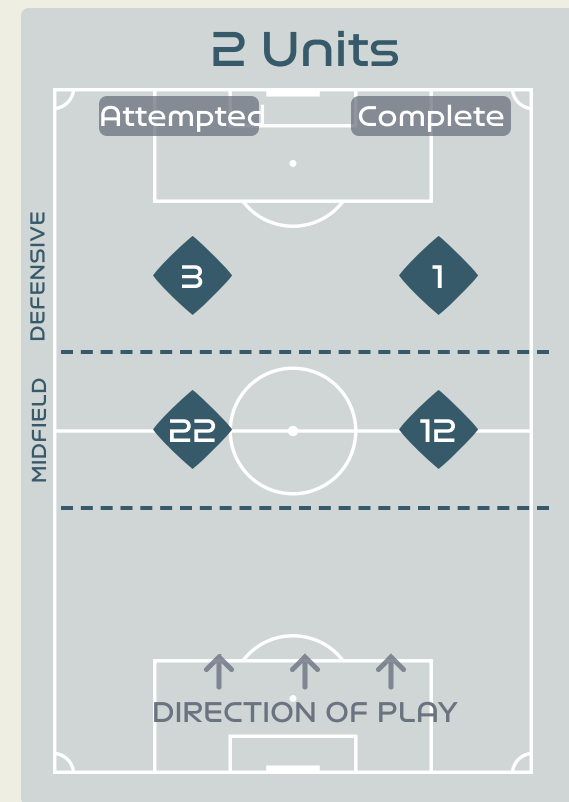

In Possession Line Height & Team Length

Line Breaks

Sweden

Attempted Line Breaks

157

Attempted Line Breaks 3

Inside Shape 2

Outside Shape 1

Attempted Line Breaks 87

Inside Shape 48

Outside Shape 39

Attempted Line Breaks 67

Inside Shape 44

Outside Shape 23

Line Breaks

Attempted Line Breaks

107

Attempted Line Breaks 4
 Inside Shape 4
 Outside Shape 0

Attempted Line Breaks 78
 Inside Shape 54
 Outside Shape 24

Attempted Line Breaks 25
 Inside Shape 17
 Outside Shape 8

Line Breaks

					4 Units				3 Units			2 Units		Direction			Distribution Type		
#	Player	Line Breaks Attempted	Line Breaks Completed	Line Break Completion %	Attacking Line	Attacking Midfield Line	Midfield Line	Defensive Line	Attacking Line	Midfield Line	Defensive Line	Midfield Line	Defensive Line	Through	Around	Over	Pass	Cross	Ball Progression
1	MUSOVIC Zecira	4	1	25%	0	0	0	0	3	1	0	0	0	0	0	4	4	0	0
2	ANDERSSON Jonna	17	12	70%	0	0	0	0	4	3	0	9	1	1	7	9	16	1	0
6	ERIKSSON Magdalena	24	18	75%	0	0	0	0	9	6	1	7	1	2	9	13	24	0	0
9	ASLLANI Kosovare	8	3	37%	0	0	0	0	0	2	2	3	1	3	1	4	5	2	1
11	BLACKSTENIUS Stina	0	0	0%	0	0	0	0	0	0	0	0	0	0	0	0	0	0	0
13	ILESTEDT Amanda	7	5	71%	0	0	0	0	1	1	1	4	0	1	1	5	7	0	0
14	BJORN Nathalie	33	29	87%	1	1	0	0	6	10	0	15	0	9	18	6	33	0	0
16	ANGELDAL Filippa	25	16	64%	0	0	0	0	5	6	6	7	1	9	10	6	22	1	2
18	ROLFO Fridolina	8	5	62%	0	0	0	0	0	6	0	2	0	3	4	1	8	0	0
19	KANERYD Johanna	8	4	50%	0	0	0	0	0	3	1	4	0	2	3	3	7	1	0
23	RUBENSSON Elin	8	5	62%	0	0	0	0	3	1	0	3	1	4	1	3	7	0	1
8	HURTIG Lina	0	0	0%	0	0	0	0	0	0	0	0	0	0	0	0	0	0	0
15	BLOMQVIST Rebecka	0	0	0%	0	0	0	0	0	0	0	0	0	0	0	0	0	0	0
17	SEGER Caroline	5	2	40%	0	0	0	0	1	1	0	3	0	2	1	2	5	0	0
20	BENNISON Hanna	6	3	50%	0	0	0	0	1	0	1	4	0	3	0	3	6	0	0
22	SCHOUGH Olivia	4	1	25%	0	0	1	0	0	1	1	1	0	0	3	1	3	1	0