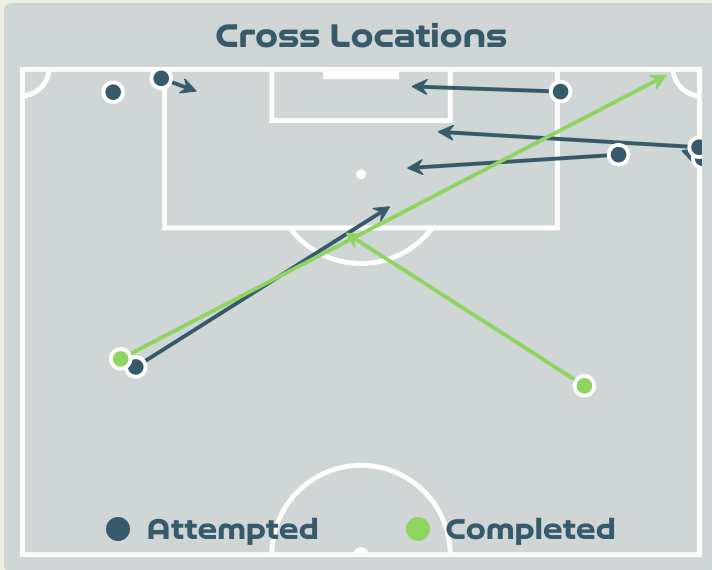

Crosses (Open Play)