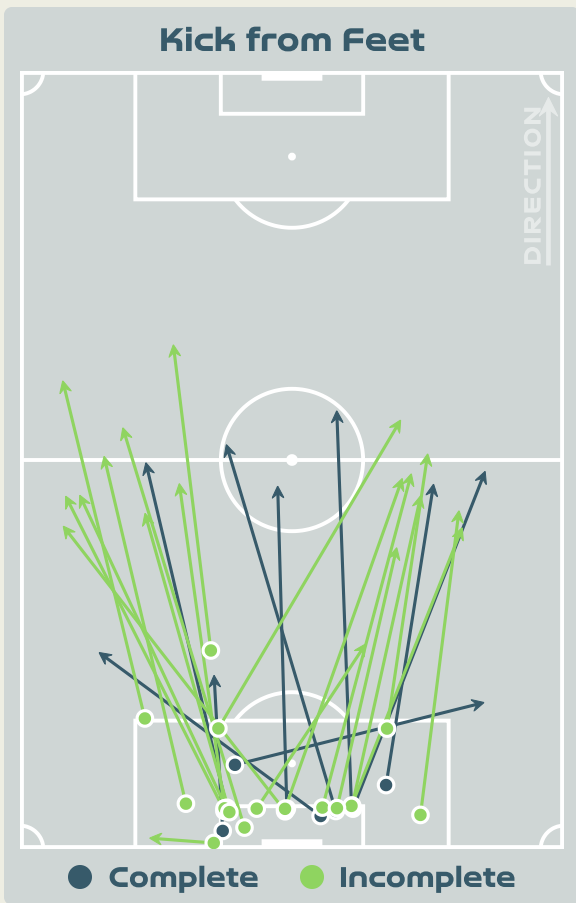

Goalkeeping Distribution