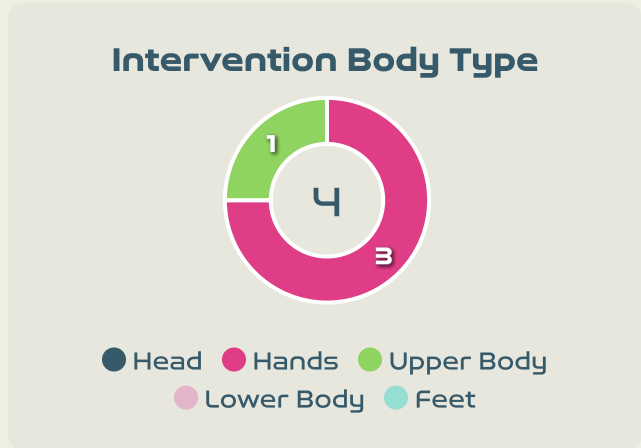

Goalkeeping Distribution

Goalkeeping Distribution

Goal Prevention

11
Total Attempts on Goal Faced

75
Save %

Total Attempts on Goal Faced	Total Goal Interventions	Save & Retain	Deflect & Retain	Save & Deflect	Save Attempt	No Save Attempt
11	2	1	0	1	1	7

Goal Prevention

14
Total Attempts on Goal Faced

67
Save %

Total Attempts on Goal Faced	Total Goal Interventions	Save & Retain	Deflect & Retain	Save & Deflect	Save Attempt	No Save Attempt
14	5	3	0	2	1	8

Aerial Control