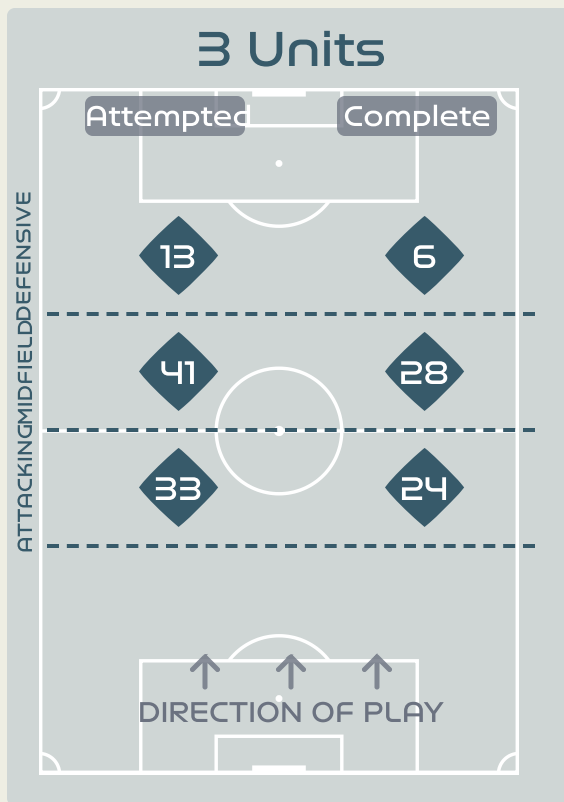

In Possession Line Height & Team Length

Line Breaks

Sweden

Attempted Line Breaks

157

Attempted Line Breaks 3

Inside Shape 2

Outside Shape 1

Attempted Line Breaks 87

Inside Shape 48

Outside Shape 39

Attempted Line Breaks 67

Inside Shape 44

Outside Shape 23

Line Breaks

Attempted Line Breaks