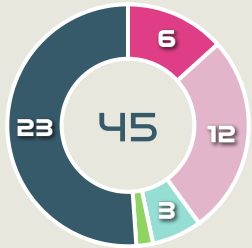

Movement to Receive

Movement Types by Phase

Final Third Phase

Progression Phase

Build Up Phase

All Movement Types

- In Front
- In Between
- Out to In
- In to Out
- In Behind

Top Ranked Players

Type	Player	Movements
In Front	23 RUBENSSON Elin	38
In Between	9 ASLLANI Kosovare	56
Out to In	9 ASLLANI Kosovare	7
In to Out	9 ASLLANI Kosovare	7
In Behind	11 BLACKSTENIUS Stina	34

Movement Types Pitch Third