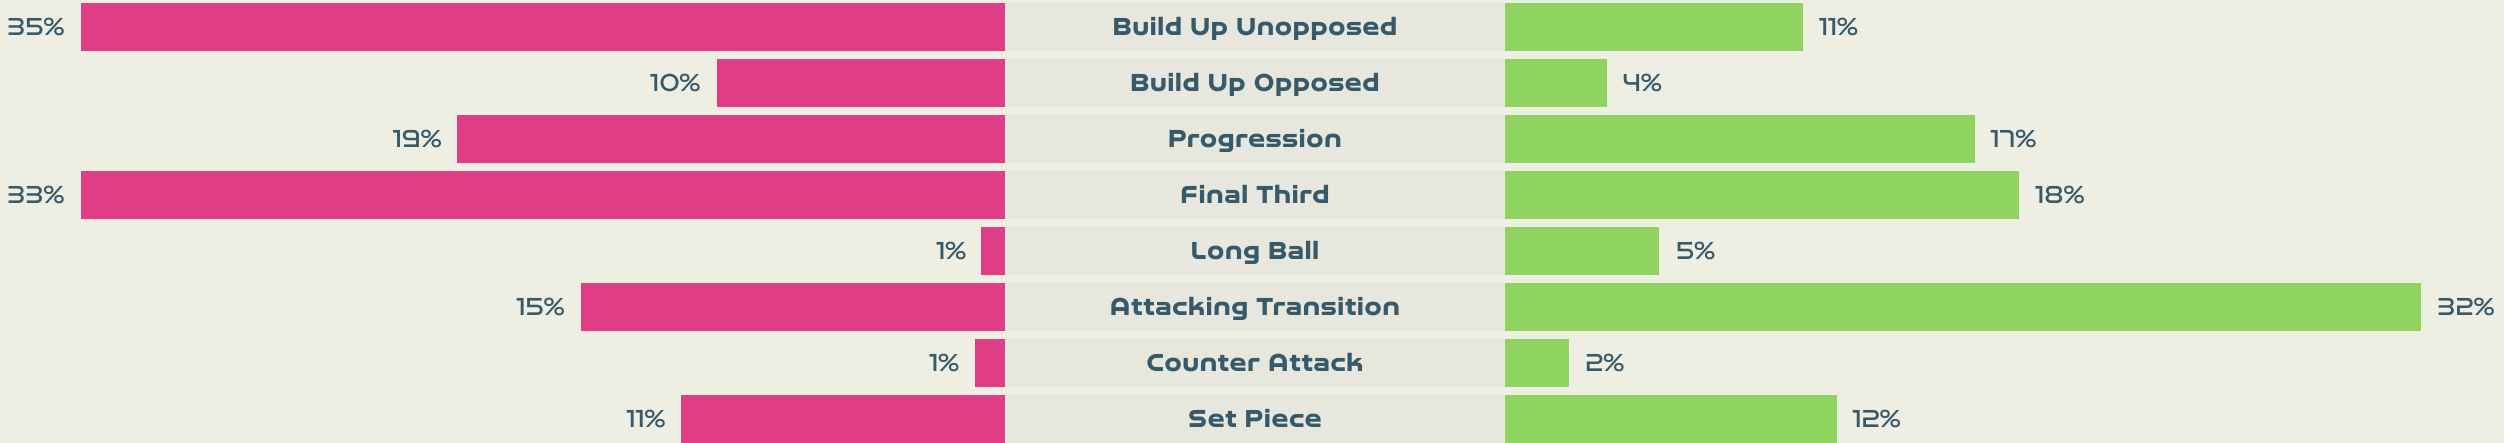

Sweden

Phases of Play

South Africa

IN POSSESSION