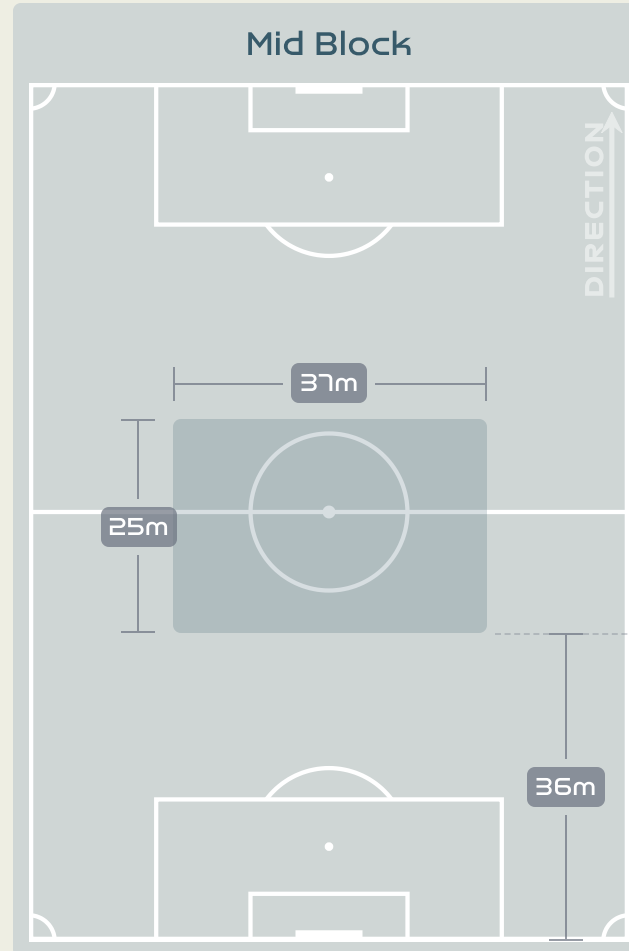

Defensive Line Height & Team Length

Defensive Line Height & Team Length

Defensive Pressure

Sweden

136	Total Pressures	225
41	Direct Pressures	58
1.5s	Avg Pressure Duration	1.52s
71	Forced Turnovers	89
6.26s	Ball Recovery Time	11.76s
44	Pushing on into Pressing	85
90	Pushing on	238
31	Pressing Direction Inside	27
57	Pressing Direction Outside	118