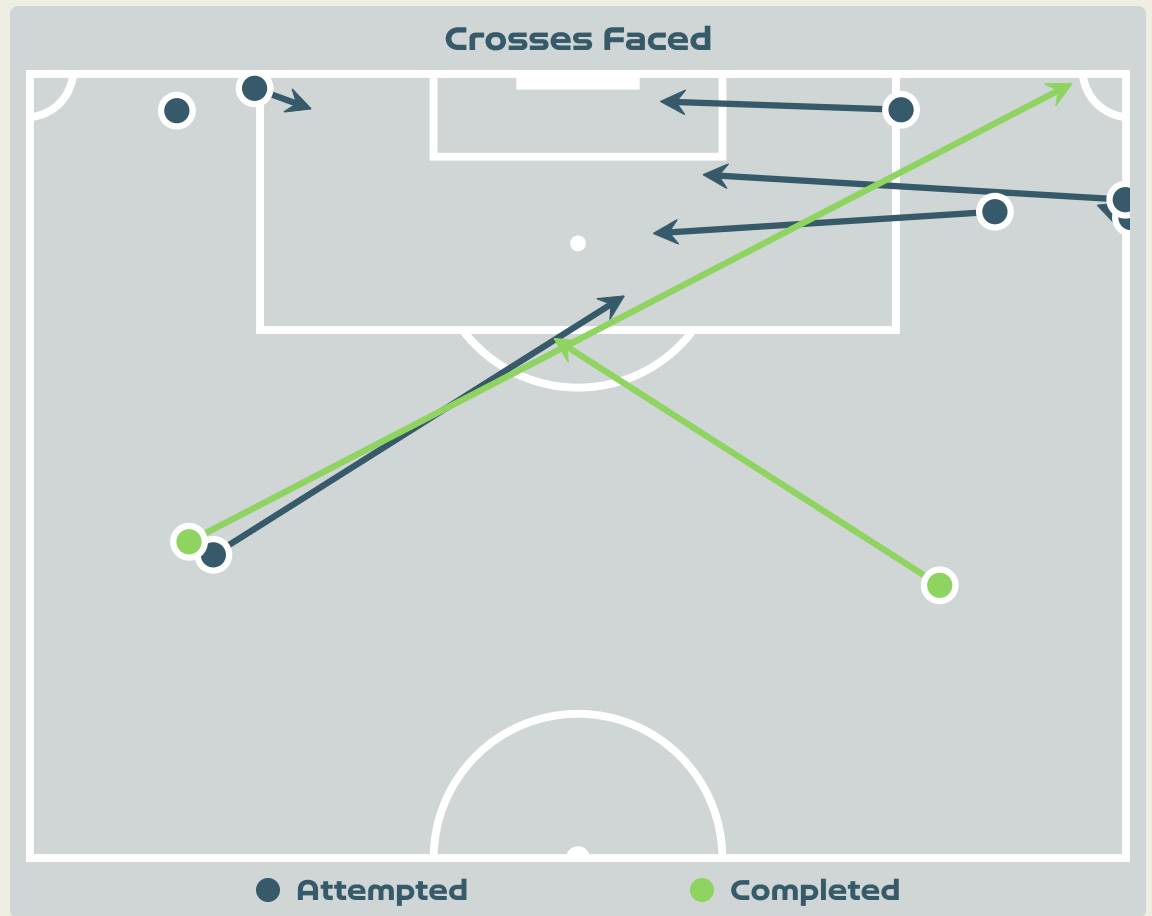

Goalkeeping Distribution

Goalkeeping Distribution

Goal Prevention

11
Total Attempts on Goal Faced

75
Save %

Total Attempts on Goal Faced	Total Goal Interventions	Save & Retain	Deflect & Retain	Save & Deflect	Save Attempt	No Save Attempt
11	2	1	0	1	1	7

Goal Prevention

14
Total Attempts on Goal Faced

67
Save %

Total Attempts on Goal Faced	Total Goal Interventions	Save & Retain	Deflect & Retain	Save & Deflect	Save Attempt	No Save Attempt
14	5	3	0	2	1	8

Aerial Control

Delivery Types Faced

Total	In Swing	Out Swing	Driven	Lofted	Cutback	Push
10	0	4	2	4	0	0

Aerial Control

Delivery Types Faced

Total	In Swing	Out Swing	Driven	Lofted	Cutback	Push
31	7	3	1	13	1	6

SET PLAYS

Sweden v South Africa