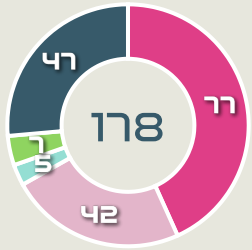

Offers Made Inside Shape

Offers Made Outside Shape

70

Offers Made in Middle Third

26

Offers Made in Defensive Third

#	Player	Offers Made	Offers Received	% Made & Received
1	SWART Kaylin	1	1	100%
2	RAMALEPE Lebohanga	5	3	60%
3	GAMEDE Bongeka	2	1	50%
8	MAGAIA Hildah	30	4	13.3%
10	MOTLHALO Linda	21	7	33.3%
11	KGATLANA Thembi	32	4	12.5%
12	SEOPOSENWE Jermaine	21	8	38.1%
13	MBANE Bamabanani	4	1	25%
15	JANE Refiloe	19	5	26.3%
18	HOLWENI Sibulele	3	1	33.3%
19	BIYANA Kholosa	5	3	60%
9	SALGADO Gabriela	14	1	7.1%
22	KGOALE Mapula	10	4	40%

Movement to Receive

Movement Types by Phase

Final Third Phase

Progression Phase

Build Up Phase

All Movement Types

- In Front
- In Between
- Out to In
- In to Out
- In Behind

Top Ranked Players