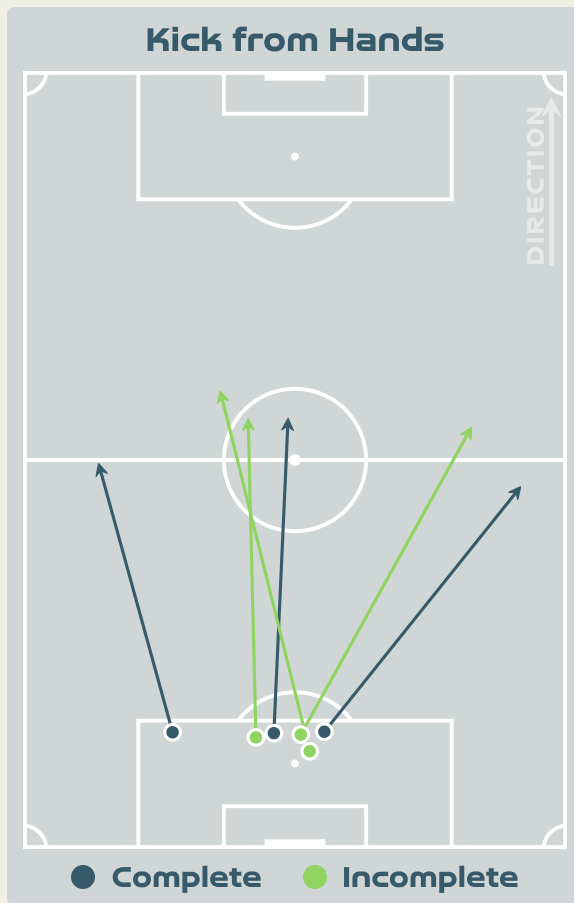

Goalkeeping Distribution