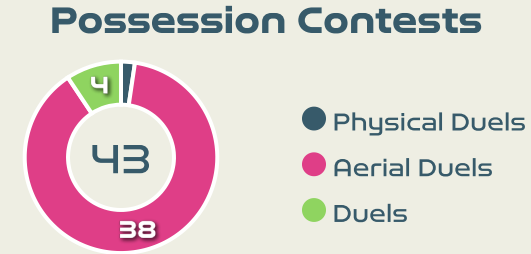

Defensive Actions

#	Player	Total Possession Regains
1	SWART Kaylin	9
2	RAMALEPE Lebohang	6
3	GAMEDE Bongeka	12
8	MAGAIA Hildah	5
10	MOTLHALO Linda	3
11	KGATLANA Thembi	2
12	SEOPOSENWE Jermaine	7
13	MBANE Bambanani	13
15	JANE Refiloe	7
18	HOLWENI Sibulele	11
19	BIYANA Kholosa	1
9	SALGADO Gabriela	1
22	KGOALE Mapula	3