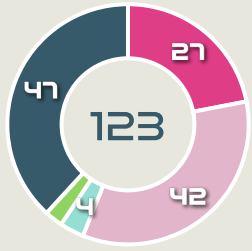

Offers Made Inside Shape

Offers Made Outside Shape

70

Offers Made in Middle Third

26

Offers Made in Defensive Third

#	Player	Offers Made	Offers Received	% Made & Received
1	SWART Kaylin	1	1	100%
2	RAMALEPE Lebohanga	5	3	60%
3	GAMEDE Bongeka	2	1	50%
8	MAGAIA Hildah	30	4	13.3%
10	MOTLHALO Linda	21	7	33.3%
11	KGATLANA Thembi	32	4	12.5%
12	SEOPOSENWE Jermaine	21	8	38.1%
13	MBANE Bamabanani	4	1	25%
15	JANE Refiloe	19	5	26.3%
18	HOLWENI Sibulele	3	1	33.3%
19	BIYANA Kholosa	5	3	60%
9	SALGADO Gabriela	14	1	7.1%
22	KGOALE Mapula	10	4	40%

Movement to Receive

Movement Types by Phase

Final Third Phase

Progression Phase

Build Up Phase

All Movement Types

- In Front
- In Between
- Out to In
- In to Out
- In Behind

Top Ranked Players