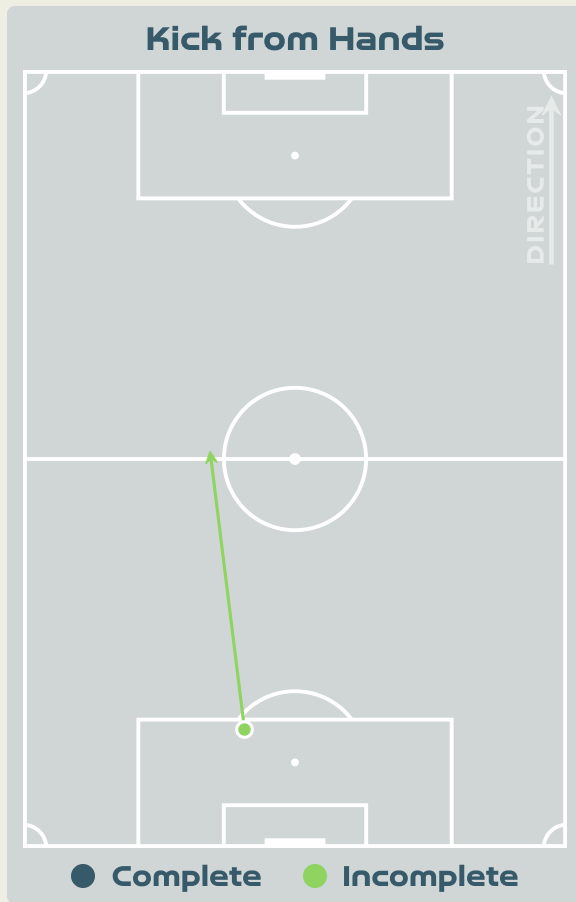

Goalkeeping Distribution