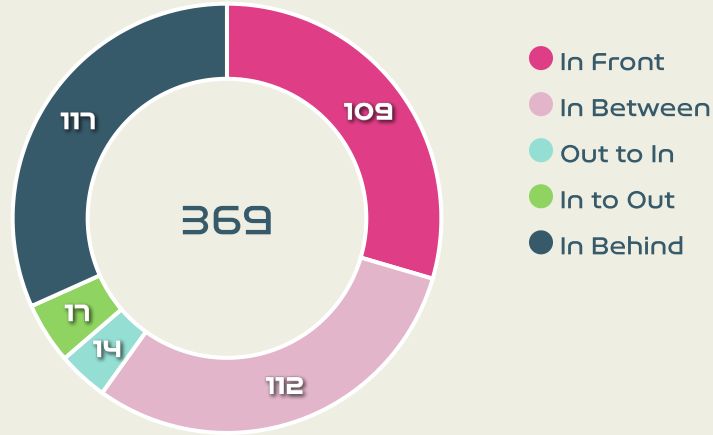

Offers Made Inside Shape

Offers Made Outside Shape

70

Offers Made in Middle Third

26

Offers Made in Defensive Third

#	Player	Offers Made	Offers Received	% Made & Received
1	SWART Kaylin	1	1	100%
2	RAMALEPE Lebohanga	5	3	60%
3	GAMEDE Bongeka	2	1	50%
8	MAGAIA Hildah	30	4	13.3%
10	MOTLHALO Linda	21	7	33.3%
11	KGATLANA Thembi	32	4	12.5%
12	SEOPOSENWE Jermaine	21	8	38.1%
13	MBANE Bamabanani	4	1	25%
15	JANE Refiloe	19	5	26.3%
18	HOLWENI Sibulele	3	1	33.3%
19	BIYANA Kholosa	5	3	60%
9	SALGADO Gabriela	14	1	7.1%
22	KGOALE Mapula	10	4	40%

Movement to Receive

Movement Types by Phase

Final Third Phase

Progression Phase

Build Up Phase

All Movement Types

- In Front
- In Between
- Out to In
- In to Out
- In Behind

Top Ranked Players