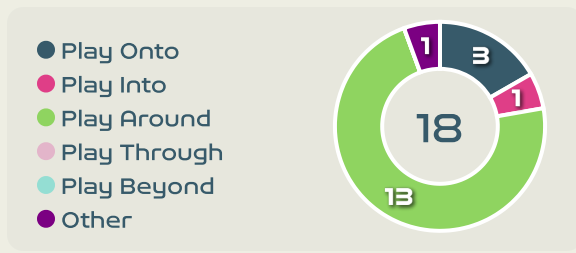

Goalkeeping Distribution

Goalkeeping Distribution

Goal Prevention

11
Total Attempts on Goal Faced

75
Save %

Total Attempts on Goal Faced	Total Goal Interventions	Save & Retain	Deflect & Retain	Save & Deflect	Save Attempt	No Save Attempt
11	2	1	0	1	1	7