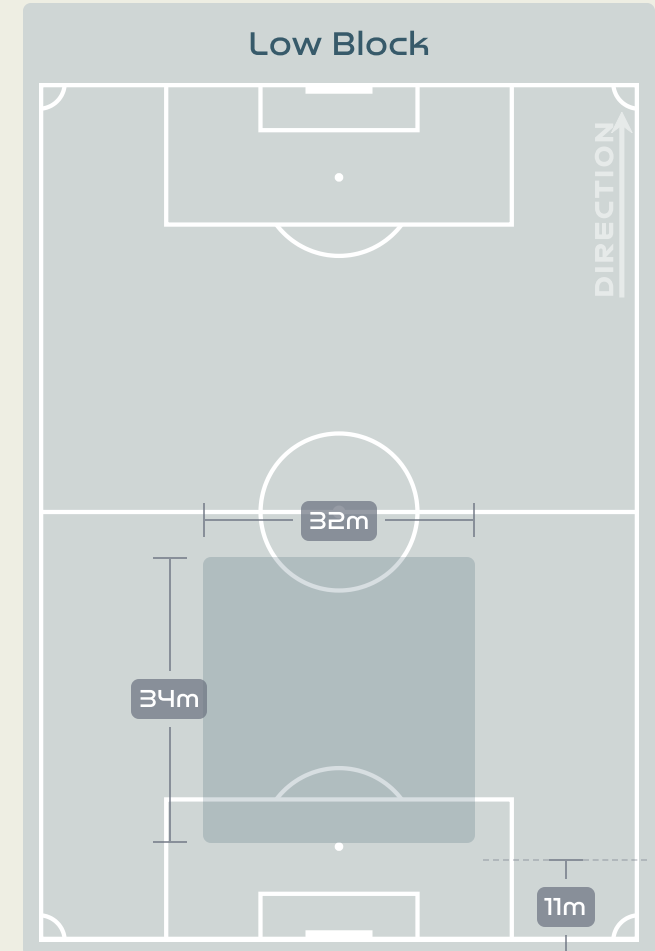

Defensive Line Height & Team Length