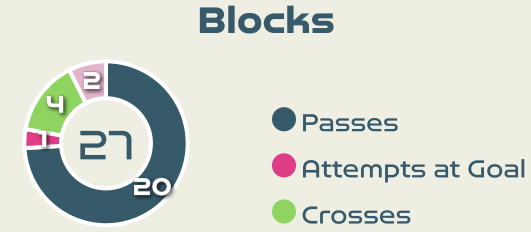

Defensive Actions

#	Player	Total Possession Regains
1	SWART Kaylin	9
2	RAMALEPE Lebohang	6
3	GAMEDE Bongeka	12
8	MAGAIA Hildah	5
10	MOTLHALO Linda	3
11	KGATLANA Thembi	2
12	SEOPOSENWE Jermaine	7
13	MBANE Bambanani	13
15	JANE Refiloe	7
18	HOLWENI Sibulele	11
19	BIYANA Kholosa	1
9	SALGADO Gabriela	1
22	KGOALE Mapula	3