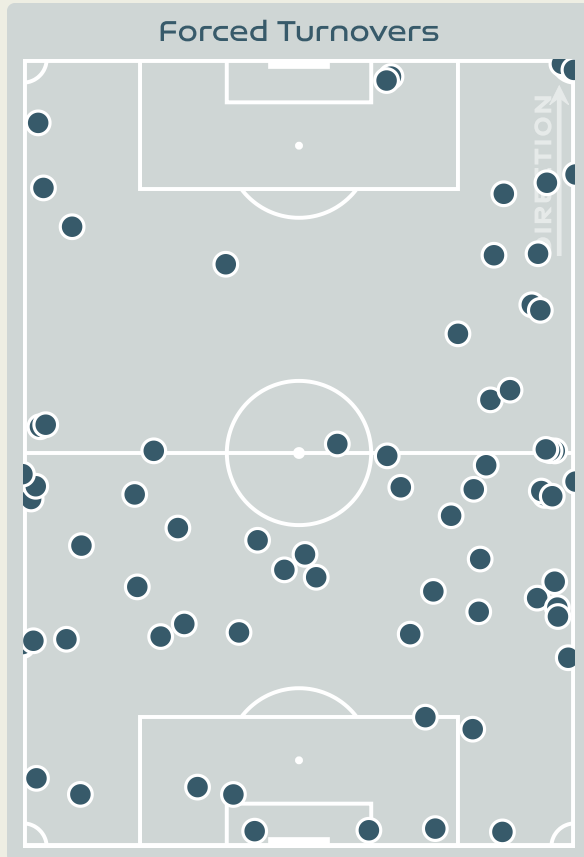

#	Player	Total Possession Regains
1	MUSOVIC Zecira	4
2	ANDERSSON Jonna	3
6	ERIKSSON Magdalena	4
9	ASLLANI Kosovare	4
11	BLACKSTENIUS Stina	0
13	ILESTEDT Amanda	3
14	BJORN Nathalie	6
16	ANGELDAL Filippa	5
18	ROLFO Fridolina	4
19	KANERYD Johanna	5
23	RUBENSSON Elin	14
8	HURTIG Lina	1
15	BLOMQVIST Rebecka	0
17	SEGER Caroline	0
20	BENNISON Hanna	0
22	SCHOUGH Olivia	1