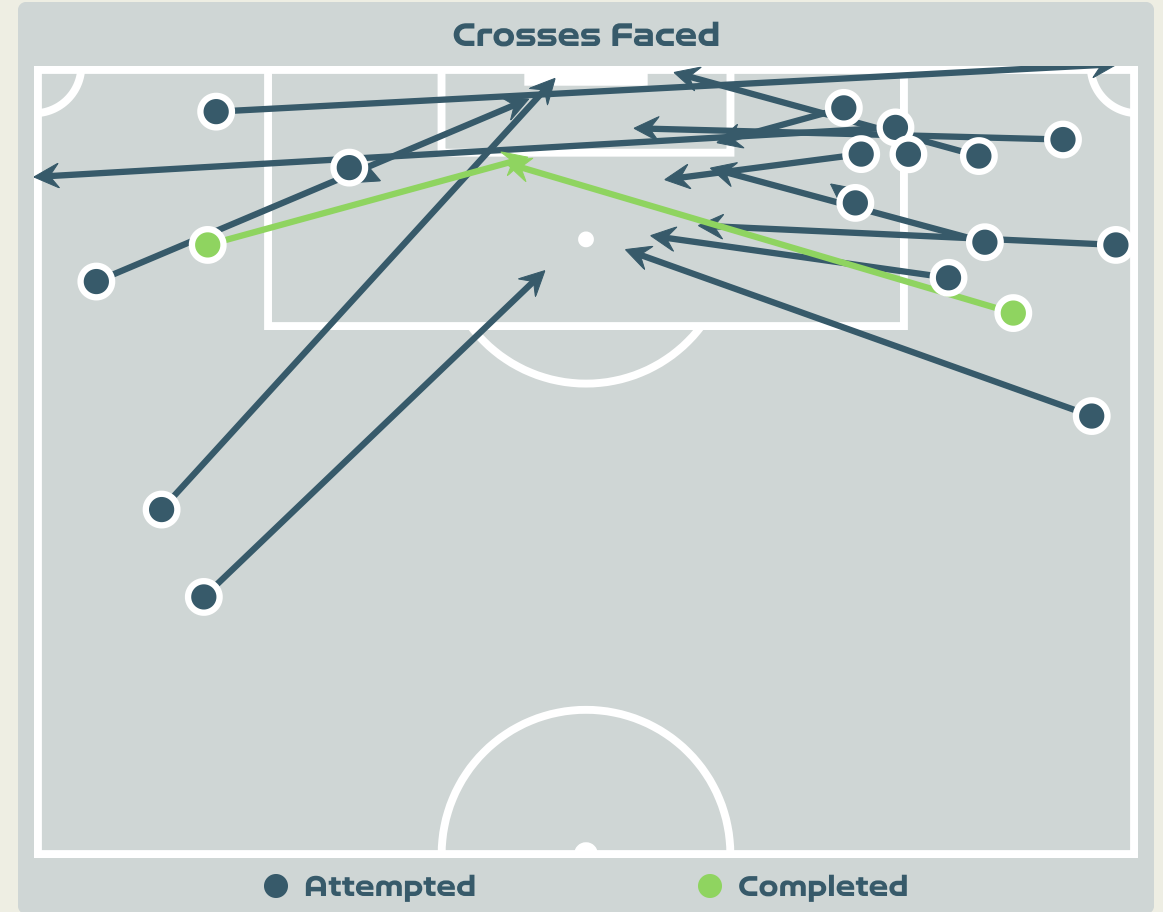

Goalkeeping Distribution

Goalkeeping Distribution

Goal Prevention

11
Total Attempts on Goal Faced

75
Save %

Total Attempts on Goal Faced	Total Goal Interventions	Save & Retain	Deflect & Retain	Save & Deflect	Save Attempt	No Save Attempt
11	2	1	0	1	1	7

Goal Prevention

14
Total Attempts on Goal Faced

67
Save %

Total Attempts on Goal Faced	Total Goal Interventions	Save & Retain	Deflect & Retain	Save & Deflect	Save Attempt	No Save Attempt
14	5	3	0	2	1	8

Aerial Control

Delivery Types Faced

Total	In Swing	Out Swing	Driven	Lofted	Cutback	Push
10	0	4	2	4	0	0

Aerial Control

Delivery Types Faced

Total	In Swing	Out Swing	Driven	Lofted	Cutback	Push
31	7	3	1	13	1	6

SET PLAYS

Sweden v South Africa