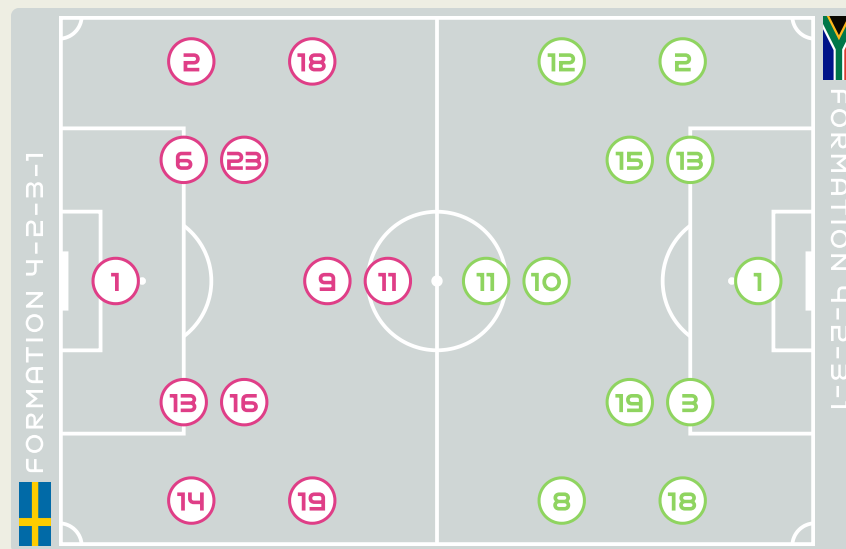

SUBSTITUTES

12	GK	FALK Jennifer	
21	GK	ENBLOM Tove	
3	DF	SEMBRANT Linda	
4	DF	LENNARTSSON Stina	
5	DF	SANDBERG Anna	
7	FW	JANOGY Madelen	
8	FW	HURTIG Lina	↑ 88'
10	FW	JAKOBSSON Sofia	
15	FW	BLOMQVIST Rebecka	↑ 67'
17	MF	SEGER Caroline	↑ 81'
20	MF	BENNISON Hanna	↑ 67'
22	MF	SCHOUGH Olivia	↑ 67'