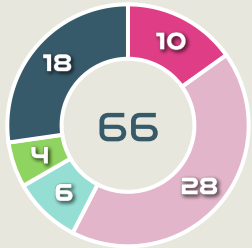

Portugal

Movement to Receive

Movement Types by Phase

Final Third Phase