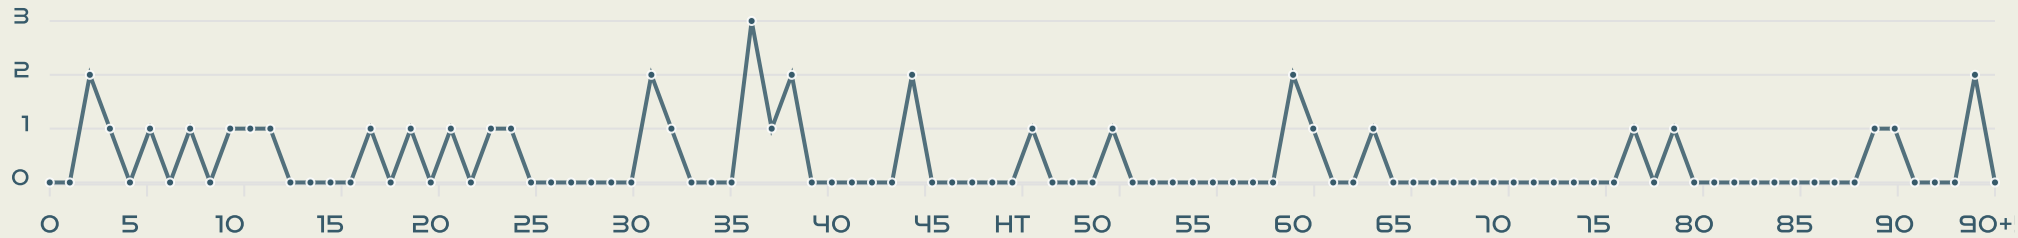

Portugal GK Involvement Timeline