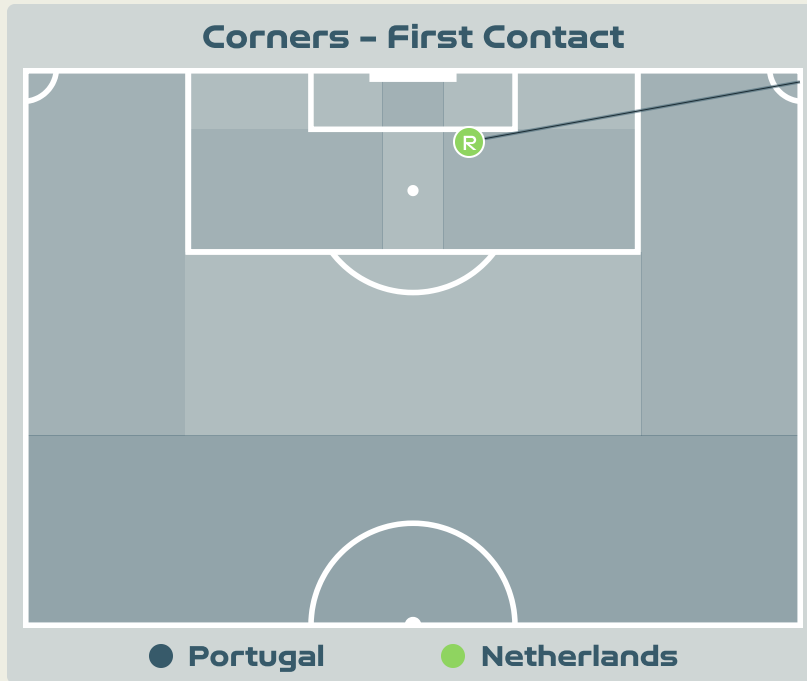

Set Plays - Corners

57
Total Set Plays

11
Total Free Kicks

0
Total Penalties

1
Total Corners

45
Total Throw Ins

Delivery Type	From Left Side	From Right Side	Total
Direct to Area	0	1	1
Short	0	0	0
Edge of Penalty Area	0	0	0

Delivery Style	Total
Inswing	0
Outswing	0
Driven	0

Free Kicks	
Type	Total
Direct	5
Direct (on target)	0
Direct (off target)	0
Indirect	6

First Contacts on Portugal Crosses

0
By Portugal

1
By Netherlands

Top 5 Player First Contacts		
Player	Team	Total
JANSSEN Dominique	Netherlands	1