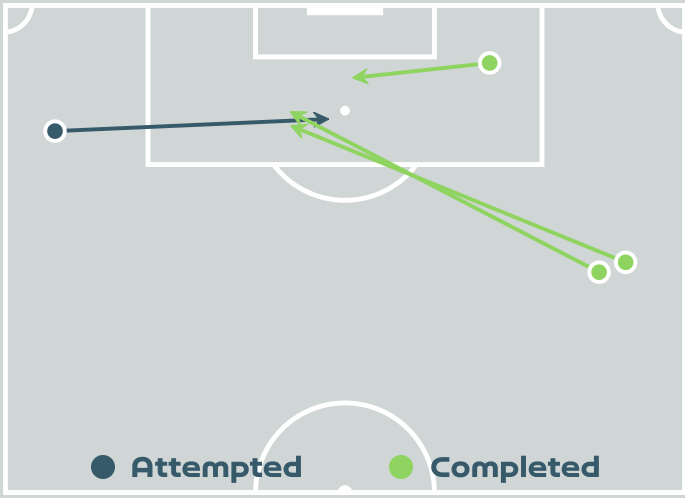

Crosses (Open Play)

Cross Locations