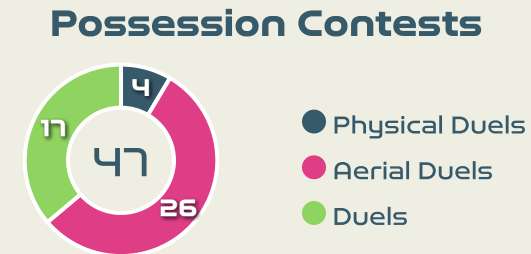

Portugal

Defensive Actions

94

Forced Turnovers

63

Possession Regained

13

Interceptions

44

Tackles

2.79

Possession Actions / Defensive Action

Most Possession Regains

11

ANA BORGES
RIGHT BACK

#	Player	Total Possession Regains
1	INES PEREIRA	8
2	CATARINA AMADO	4
8	ANDREIA NORTON	6
9	ANA BORGES	11
10	JESSICA SILVA	6
11	TATIANA PINTO	6
13	FATIMA PINTO	4
14	DOLORES SILVA	2
15	CAROLE COSTA	4
16	DIANA SILVA	1
19	DIANA GOMES	6
3	LUCIA ALVES	3
6	ANDREIA JACINTO	0
20	KIKA NAZARETH	2
23	TELMA ENCARNACAO	0