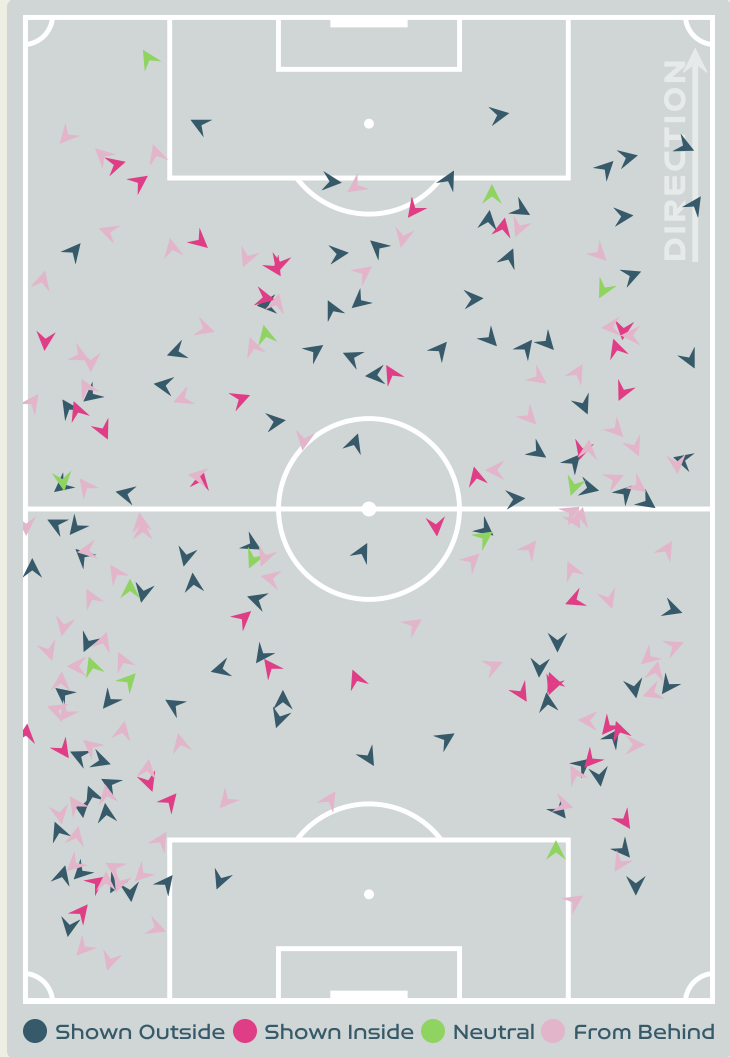

Defensive Pressure

230	Total Pressures	228
80	Direct Pressures	88
1.45s	Avg Pressure Duration	1.6s
94	Forced Turnovers	94
6.65s	Ball Recovery Time	8.25s
66	Pushing on into Pressing	95
161	Pushing on	212
37	Pressing Direction Inside	20
91	Pressing Direction Outside	109