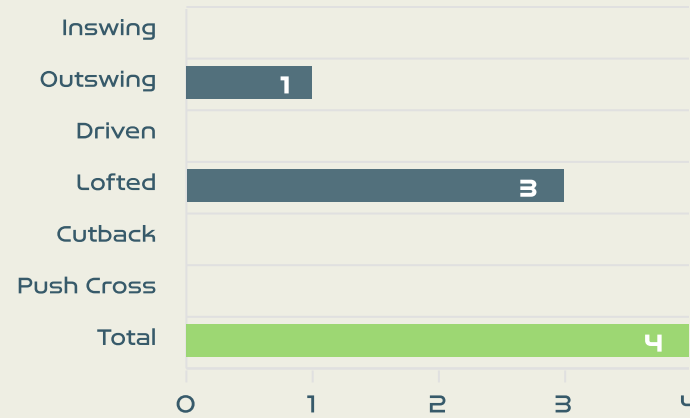

Delivery Type

#	Player	Inswing	Outswing	Driven	Lofted	Cutback	Push Cross	Total Attempted
1	VAN DOMSELAAR Daphne	0	0	0	0	0	0	0
3	VAN DER GRAGT Stefanie	0	0	0	0	0	0	0
6	ROORD Jill	0	0	0	1	0	0	1
7	BEERENSTEYN Lineth	0	0	0	1	0	0	1
8	SPITSE Sherida	0	0	0	1	0	0	1
10	VAN DE DONK Danielle	0	0	0	0	0	0	0
11	MARTENS Lieke	0	0	0	0	0	0	0
14	GROENEN Jackie	0	0	0	0	0	0	0
17	PELOVA Victoria	0	0	0	0	0	0	0
20	JANSSEN Dominique	0	0	0	0	0	0	0
22	BRUGTS Esmee	0	1	0	0	0	0	1
9	SNOEIJES Katja	0	0	0	0	0	0	0
18	CASPARIJ Kerstin	0	0	0	0	0	0	0
21	EGURROLA Damaris	0	0	0	0	0	0	0