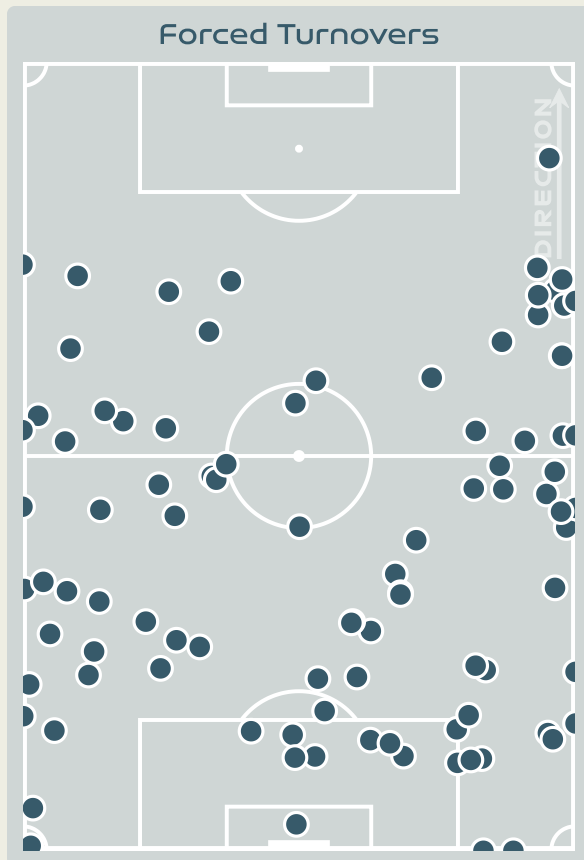

Portugal

Defensive Actions

94

Forced Turnovers

63

Possession Regained

13

Interceptions

44

Tackles

2.79

Possession Actions / Defensive Action

Most Possession Regains

11

ANA BORGES
RIGHT BACK

#	Player	Total Possession Regains
1	INES PEREIRA	8
2	CATARINA AMADO	4
8	ANDREIA NORTON	6
9	ANA BORGES	11
10	JESSICA SILVA	6
11	TATIANA PINTO	6
13	FATIMA PINTO	4
14	DOLORES SILVA	2
15	CAROLE COSTA	4
16	DIANA SILVA	1
19	DIANA GOMES	6
3	LUCIA ALVES	3
6	ANDREIA JACINTO	0
20	KIKA NAZARETH	2
23	TELMA ENCARNACAO	0