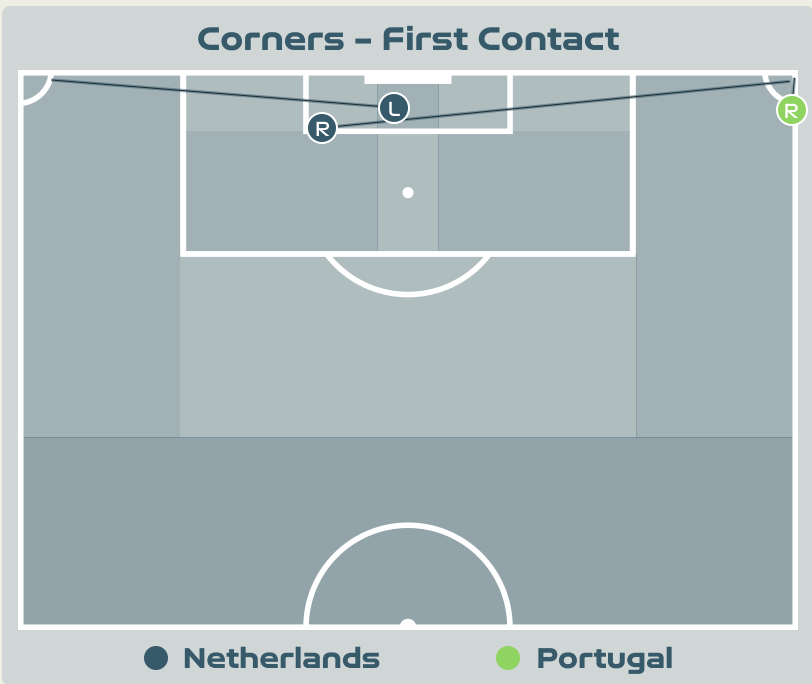

Total Corners

37

Total Throw Ins

Netherlands

Delivery Type	From Left Side	From Right Side	Total
Direct to Area	1	1	2
Short	0	1	1
Edge of Penalty Area	0	0	0

Delivery Style	Total
Inswing	1
Outswing	0
Driven	0