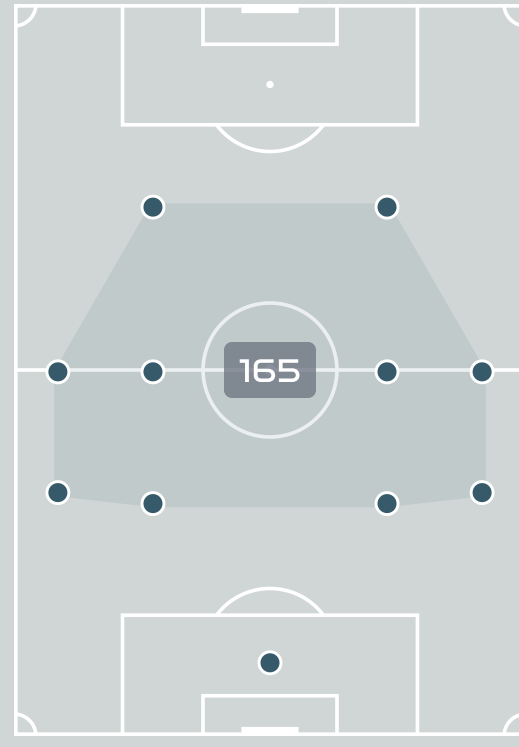

Offering to Receive

330

Total Offers Made

101

Total Offers Received

Most Offers

58

MARTENS Lieke
CENTRE FORWARD LEFT

#	Player	Offers Made	Offers Received	% Made & Received
1	VAN DOMSELAAR Daphne	7	4	57.1%
3	VAN DER GRAGT Stefanie	12	4	33.3%
6	ROORD Jill	38	19	50%
7	BEERENSTEYN Lineth	34	8	23.5%
8	SPITSE Sherida	4	0	0%
10	VAN DE DONK Danielle	46	14	30.4%
11	MARTENS Lieke	58	20	34.5%
14	GROENEN Jackie	24	2	8.3%
17	PELOVA Victoria	42	9	21.4%
20	JANSSEN Dominique	29	14	48.3%
22	BRUGTS Esmee	26	4	15.4%
9	SNOEIJS Katja	5	1	20%
18	CASPARIJ Kerstin	1	0	0%
21	EGURROLA Damaris	4	2	50%

138

Offers Made in Final Third

Offers Made Inside Shape