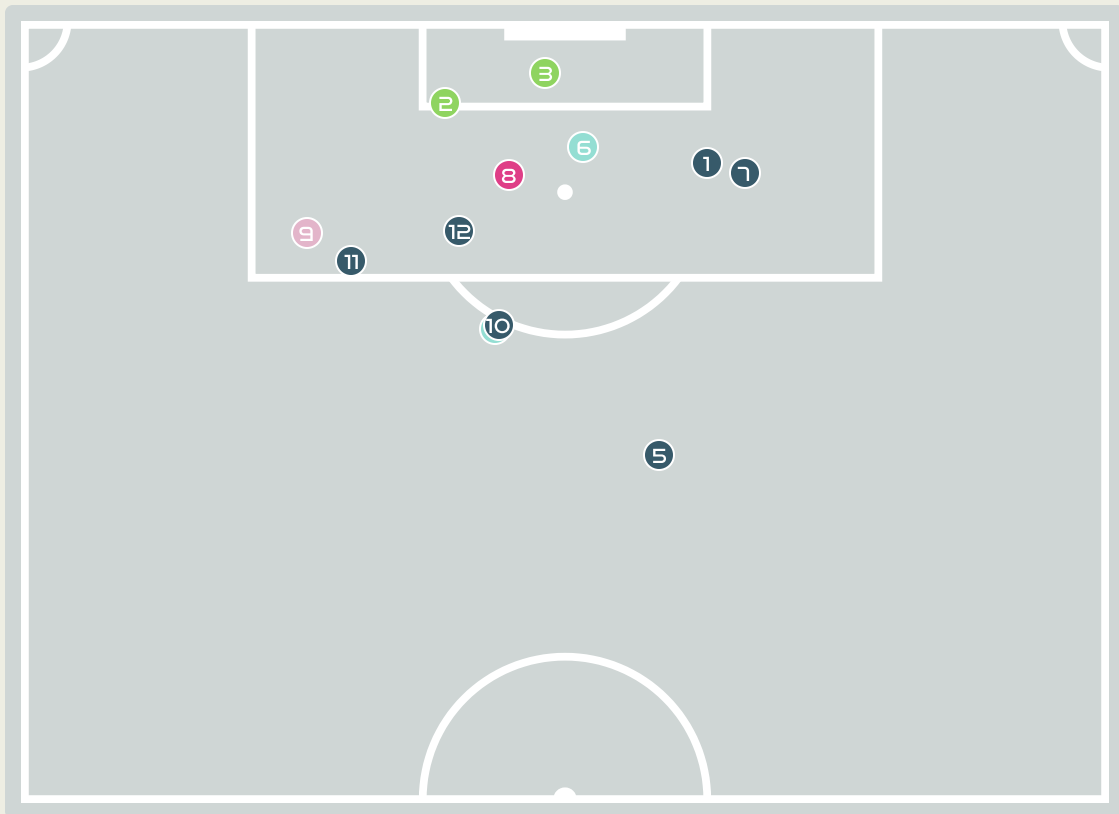

Goal Prevention

12
Total Attempts on Goal Faced

80
Save %

Total Attempts on Goal Faced	Total Goal Interventions	Save & Retain	Deflect & Retain	Save & Deflect	Save Attempt	No Save Attempt
12	3	2	0	1	2	6