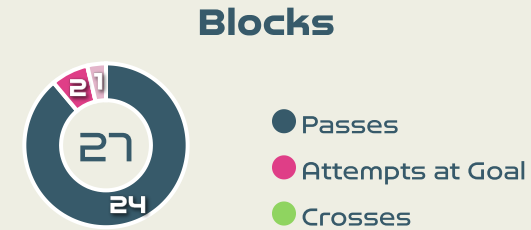

Portugal

Defensive Actions

94

Forced Turnovers

63

Possession Regained

13

Interceptions

44

Tackles

2.79

Possession Actions / Defensive Action

Most Possession Regains

11

ANA BORGES
RIGHT BACK

#	Player	Total Possession Regains
1	INES PEREIRA	8
2	CATARINA AMADO	4
8	ANDREIA NORTON	6
9	ANA BORGES	11
10	JESSICA SILVA	6
11	TATIANA PINTO	6
13	FATIMA PINTO	4
14	DOLORES SILVA	2
15	CAROLE COSTA	4
16	DIANA SILVA	1
19	DIANA GOMES	6
3	LUCIA ALVES	3
6	ANDREIA JACINTO	0
20	KIKA NAZARETH	2
23	TELMA ENCARNACAO	0