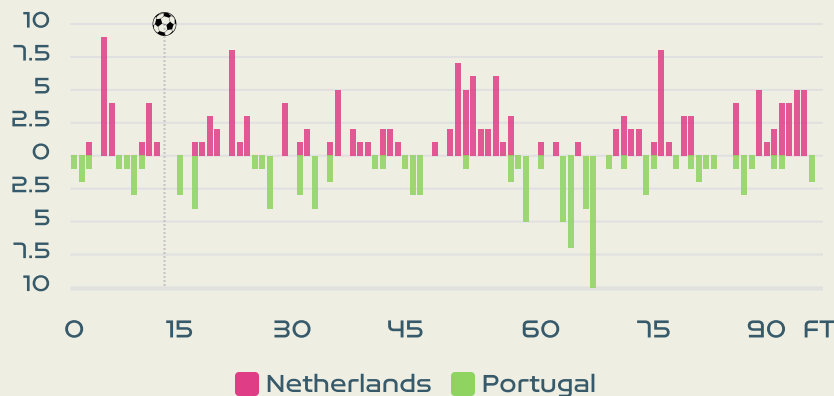

Distribution in the Final Third