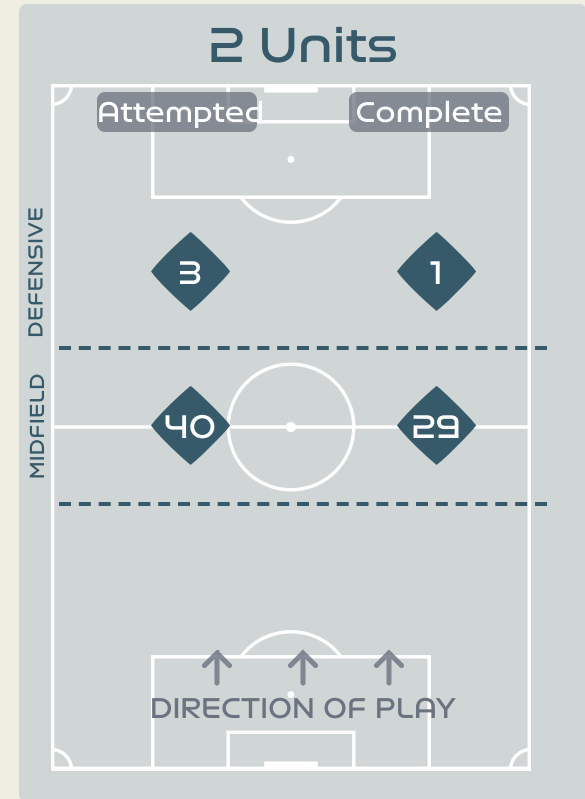

# In Possession Line Height & Team Length

Portugal

# Line Breaks

**Netherlands**

Attempted Line Breaks

**128**

Attempted Line Breaks **4**

Inside Shape **3**

Outside Shape **1**

Attempted Line Breaks **81**

Inside Shape **52**

Outside Shape **29**

Attempted Line Breaks **43**

Inside Shape **25**

Outside Shape **18**