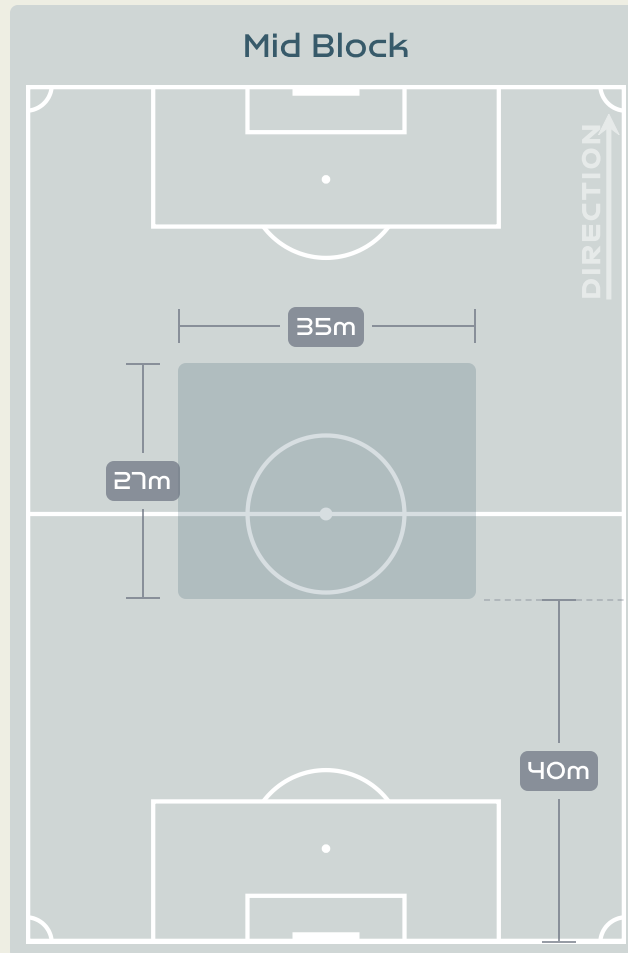

Defensive Line Height & Team Length

Portugal