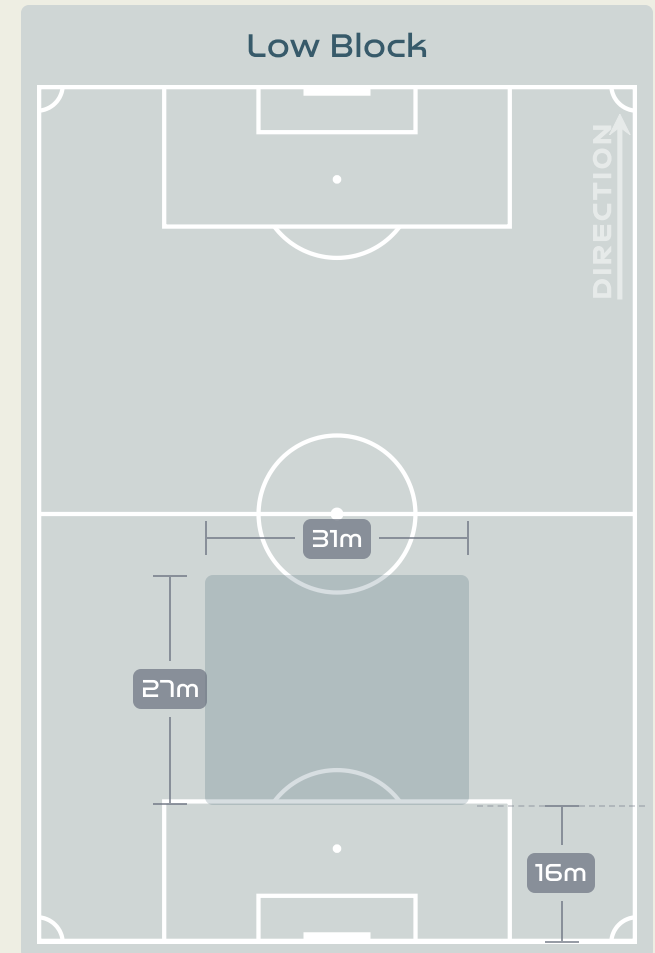

Defensive Line Height & Team Length

Portugal