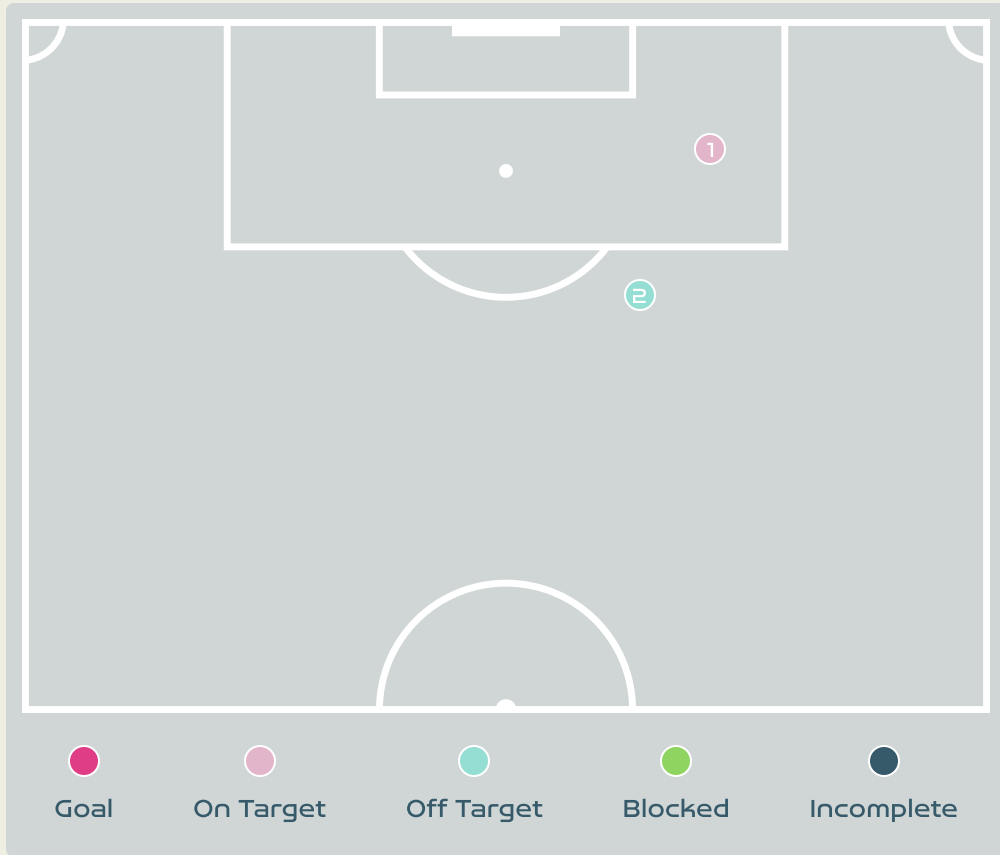

Attempts at Goal

Portugal

Key	Outcome	Shots
●	Goals	0
●	On Target	1
●	Off Target	1
●	Blocked	0
●	Incomplete	0