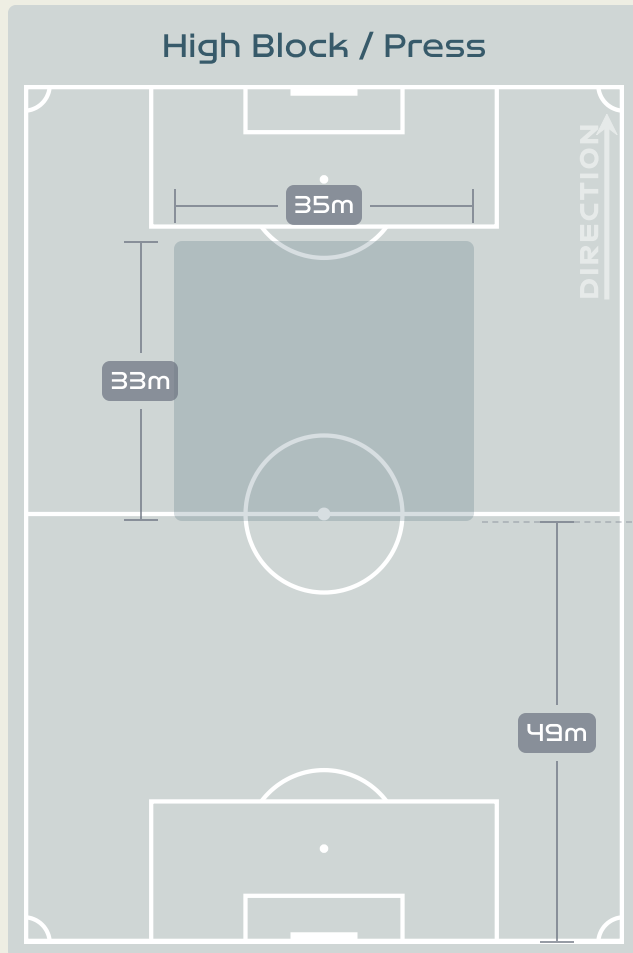

Defensive Line Height & Team Length

Portugal