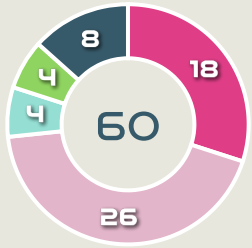

Progression Phase