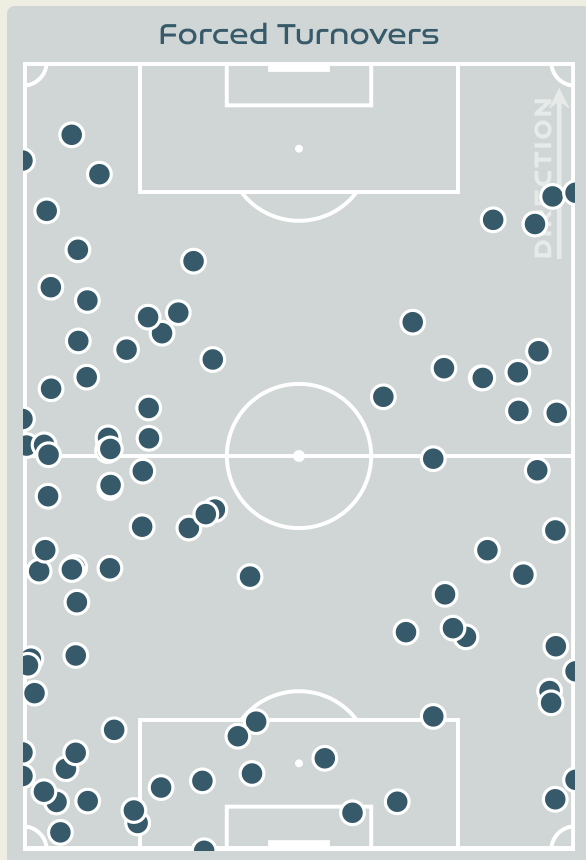

Defensive Actions

94

Forced Turnovers

52

Possession Regained

3

Interceptions

57

Tackles

3.01

Possession Actions / Defensive Action