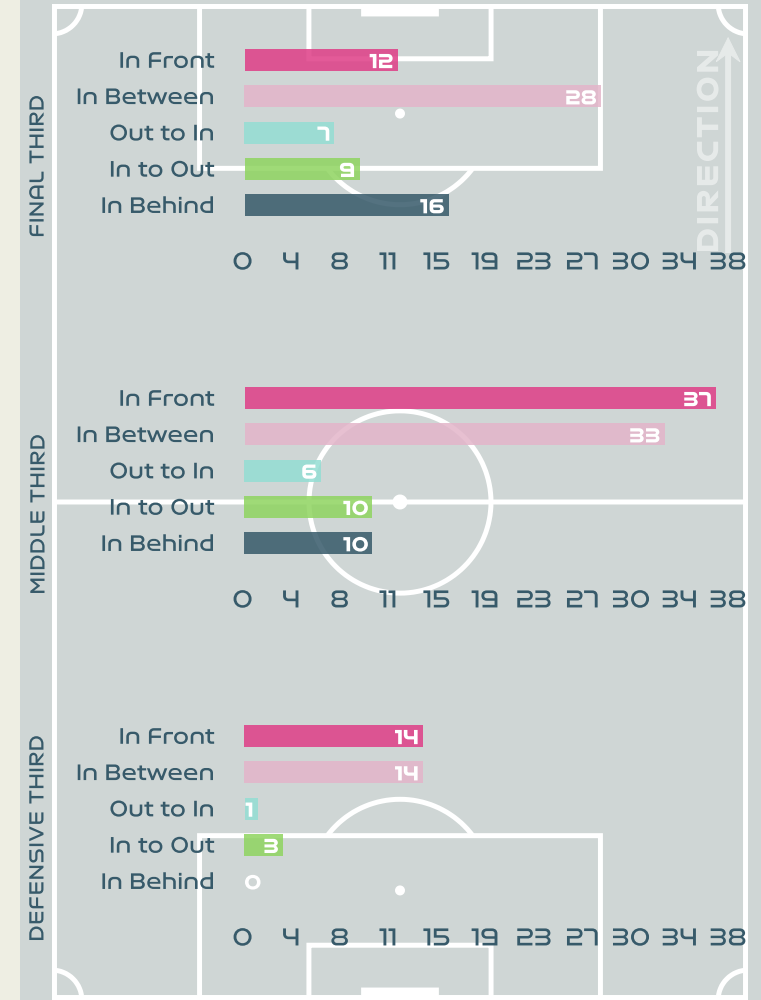

Movement Types Pitch Third