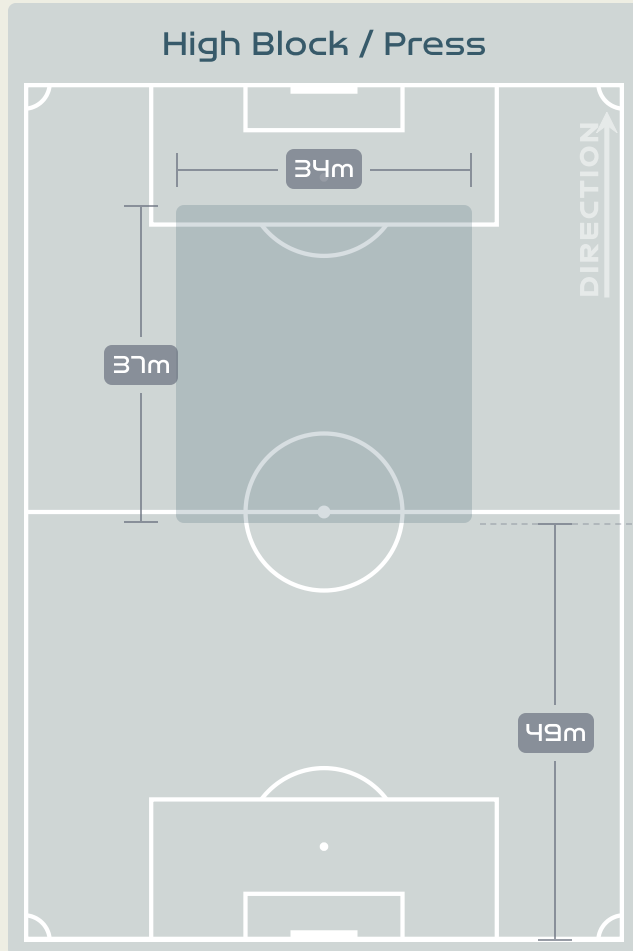

# Defensive Line Height & Team Length

Netherlands