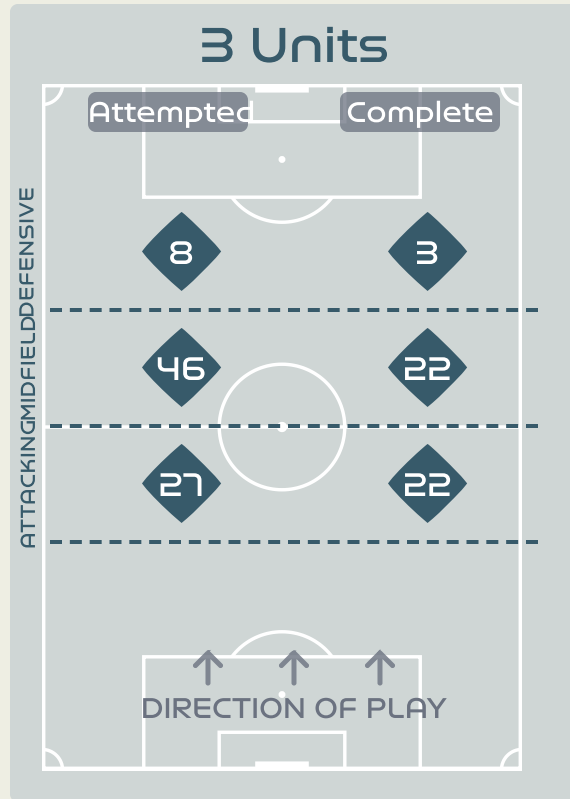

# In Possession Line Height & Team Length

Portugal

# Line Breaks

**Netherlands**

Attempted Line Breaks

**128**

Attempted Line Breaks **4**

Inside Shape **3**

Outside Shape **1**

Attempted Line Breaks **81**

Inside Shape **52**

Outside Shape **29**

Attempted Line Breaks **43**

Inside Shape **25**

Outside Shape **18**