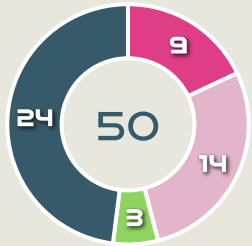

Progression Phase