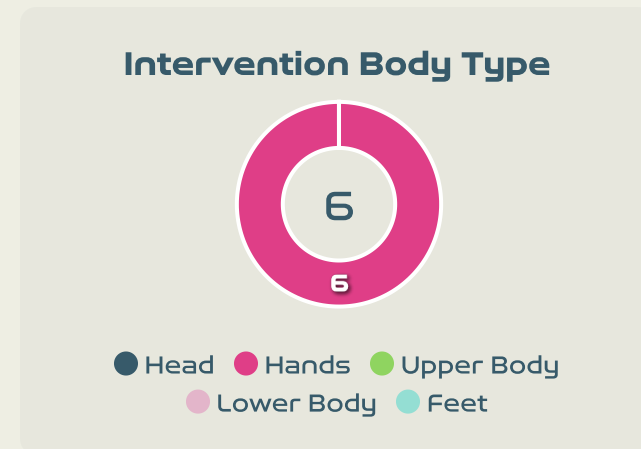

## Intervention Body Type

- Head
- Hands
- Upper Body
- Lower Body
- Feet

Total Attempts on Goal Faced

Save %

Total Attempts on Goal Faced	Total Goal Interventions	Save & Retain	Deflect & Retain	Save & Deflect	Save Attempt	No Save Attempt
2	1	0	0	1	0	1

# Goal Prevention

**12**  
Total Attempts on Goal Faced

**80**  
Save %

Total Attempts on Goal Faced	Total Goal Interventions	Save & Retain	Deflect & Retain	Save & Deflect	Save Attempt	No Save Attempt
12	3	2	0	1	2	6