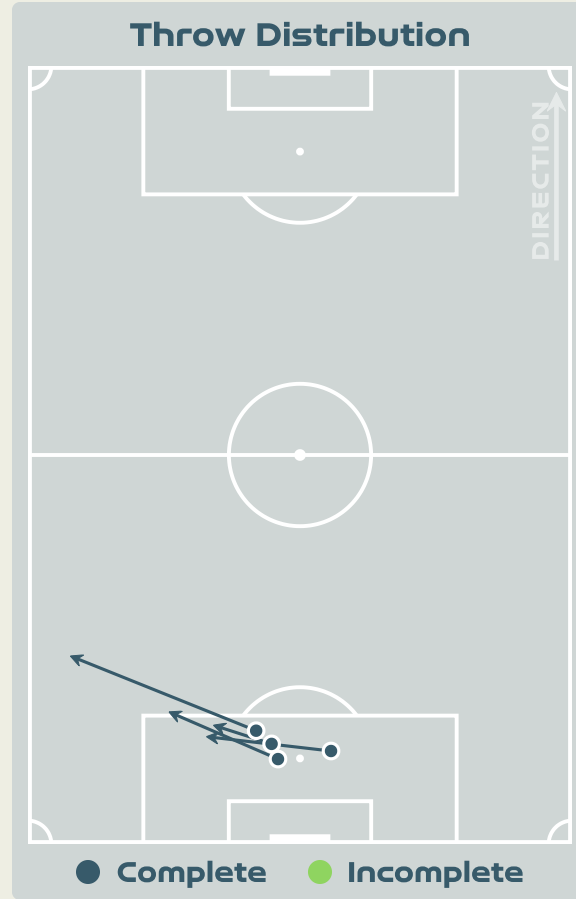

Goalkeeping Distribution