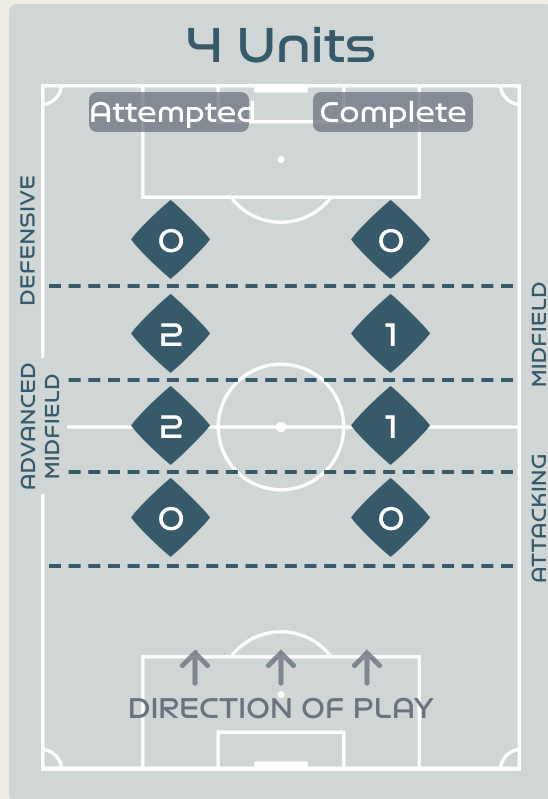

# In Possession Line Height & Team Length

# In Possession Line Height & Team Length

Portugal

# Line Breaks

**Netherlands**

Attempted Line Breaks

**128**

Attempted Line Breaks **4**

Inside Shape **3**

Outside Shape **1**

Attempted Line Breaks **81**