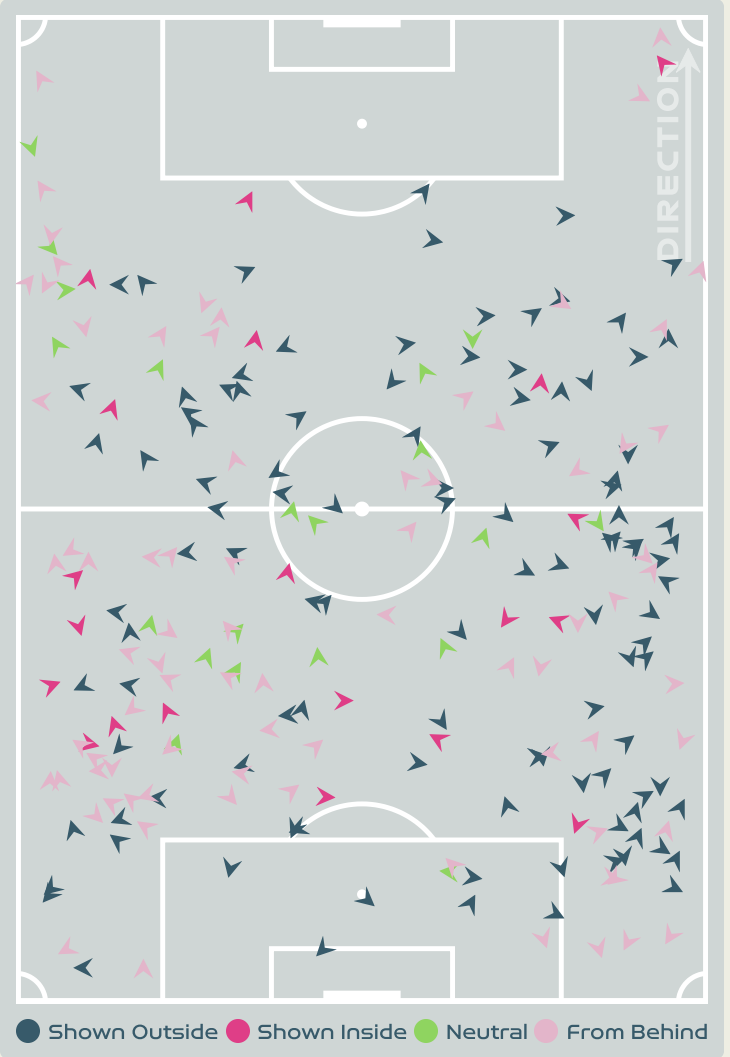

Most Direct Pressures

22

GROENEN Jackie
CENTRE MIDFIELD

Most Direct Pressures

22

FATIMA PINTO
LEFT CENTRE MIDFIELD