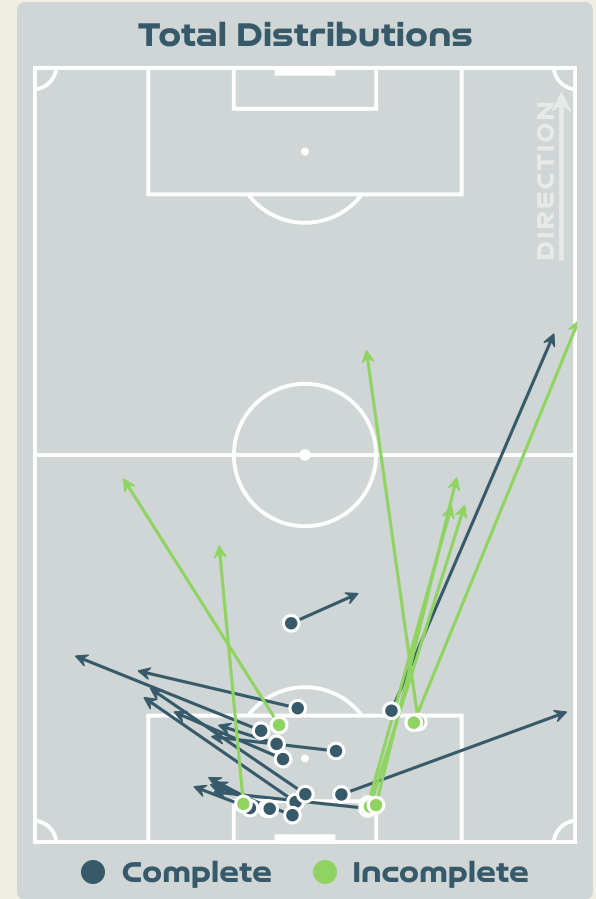

Goalkeeping Distribution