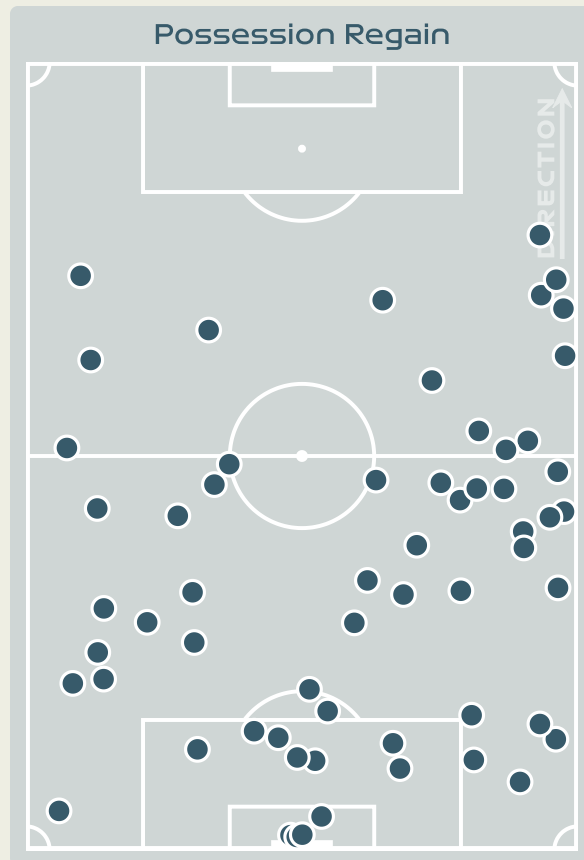

Portugal

Defensive Actions

94

Forced Turnovers

63

Possession Regained

13

Interceptions

44

Tackles

2.79

Possession Actions / Defensive Action

Most Possession Regains

11

ANA BORGES
RIGHT BACK

#	Player	Total Possession Regains
1	INES PEREIRA	8
2	CATARINA AMADO	4
8	ANDREIA NORTON	6
9	ANA BORGES	11
10	JESSICA SILVA	6
11	TATIANA PINTO	6
13	FATIMA PINTO	4
14	DOLORES SILVA	2
15	CAROLE COSTA	4
16	DIANA SILVA	1
19	DIANA GOMES	6
3	LUCIA ALVES	3
6	ANDREIA JACINTO	0
20	KIKA NAZARETH	2
23	TELMA ENCARNACAO	0