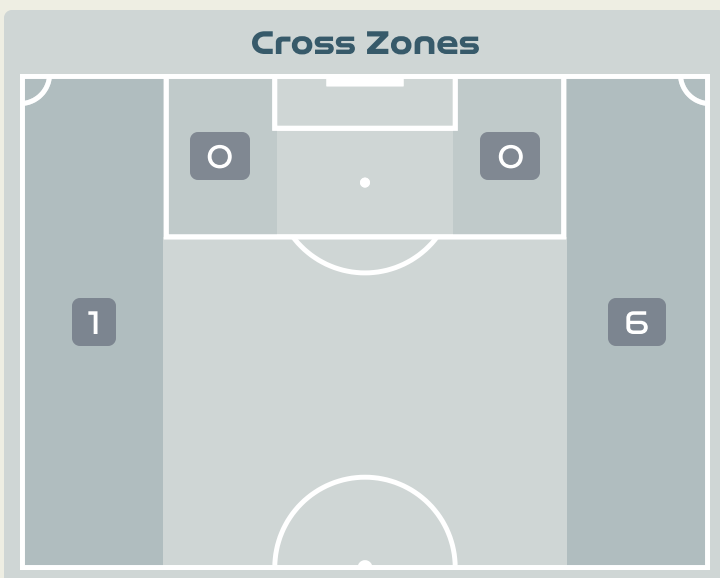

## Cross Zones

Attempted

4

Completed

3

Most Crosses Attempted

1

**ROORD Jill**  
RIGHT CENTRE MIDFIELD

# Crosses (Open Play)

#	Player	Inswing	Outswing	Driven	Lofted	Cutback	Push Cross	Total Attempted
1	INES PEREIRA	0	0	0	0	0	0	0
2	CATARINA AMADO	0	0	0	0	0	0	0
8	ANDREIA NORTON	0	0	0	0	0	0	0
9	ANA BORGES	0	1	0	1	0	0	2
10	JESSICA SILVA	2	1	0	0	0	0	3
11	TATIANA PINTO	0	0	0	0	0	0	0
13	FATIMA PINTO	0	0	0	0	0	0	0
14	DOLORES SILVA	0	0	0	0	0	0	0
15	CAROLE COSTA	0	0	0	0	0	0	0
16	DIANA SILVA	0	0	0	1	0	1	2
19	DIANA GOMES	0	0	0	0	0	0	0
3	LUCIA ALVES	0	0	0	0	0	0	0
6	ANDREIA JACINTO	0	0	0	0	0	0	0
20	KIKA NAZARETH	0	0	0	0	0	0	0
23	TELMA ENCARNACAO	0	0	0	0	0	0	0