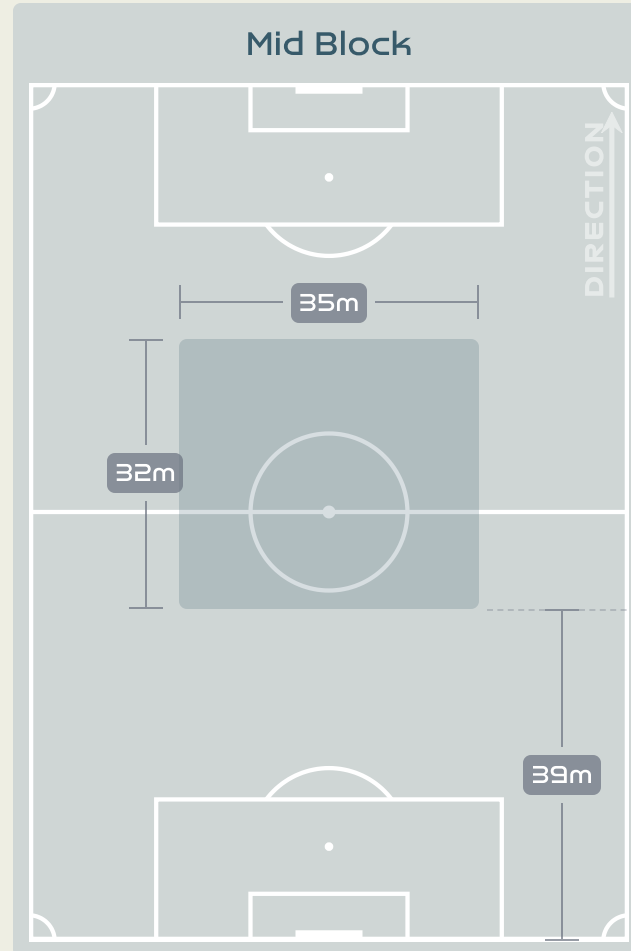

# Defensive Line Height & Team Length

Netherlands