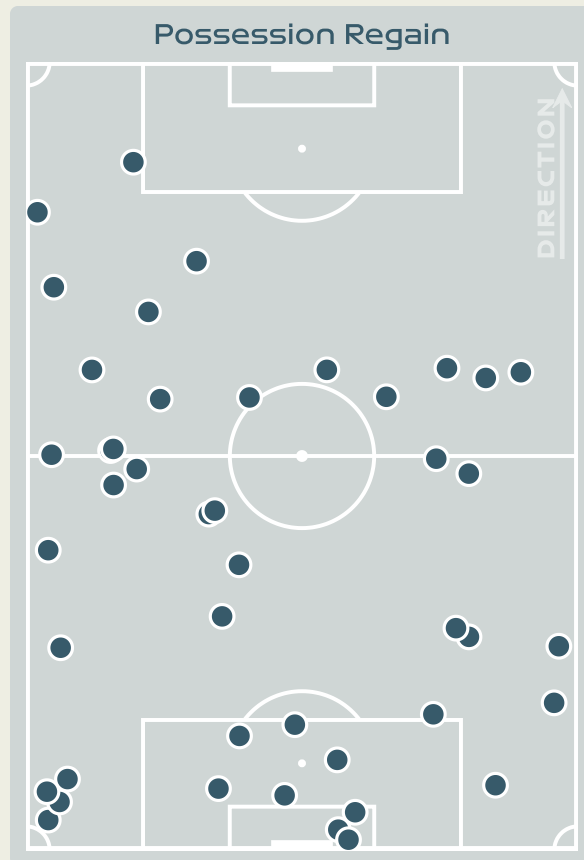

Defensive Actions

94

Forced Turnovers

52

Possession Regained

3

Interceptions

57

Tackles

3.01

Possession Actions / Defensive Action