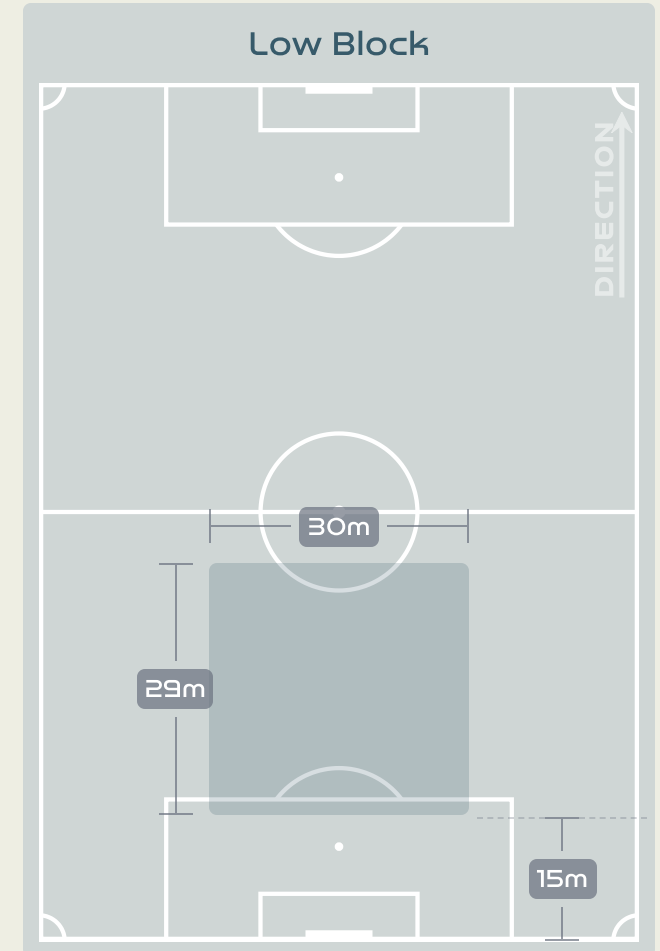

# Defensive Line Height & Team Length

Netherlands