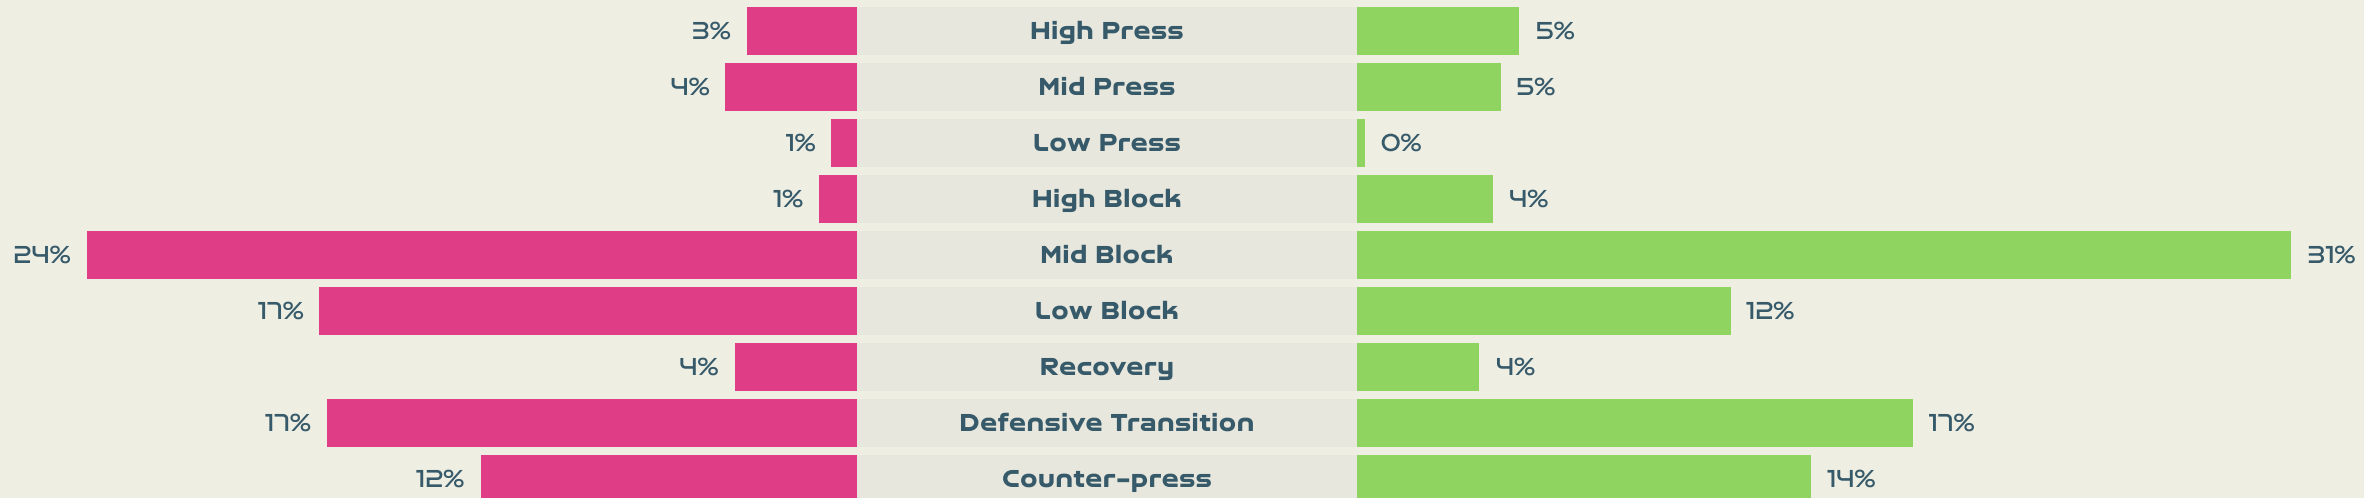

Zambia

Phases of Play

Japan

IN POSSESSION

OUT OF POSSESSION

IN POSSESSION

Zambia v Japan

In Possession Line Height & Team Length

In Possession Line Height & Team Length

Line Breaks

Zambia

Attempted Line Breaks

125

Attempted Line Breaks **1**

Inside Shape **1**

Outside Shape **0**