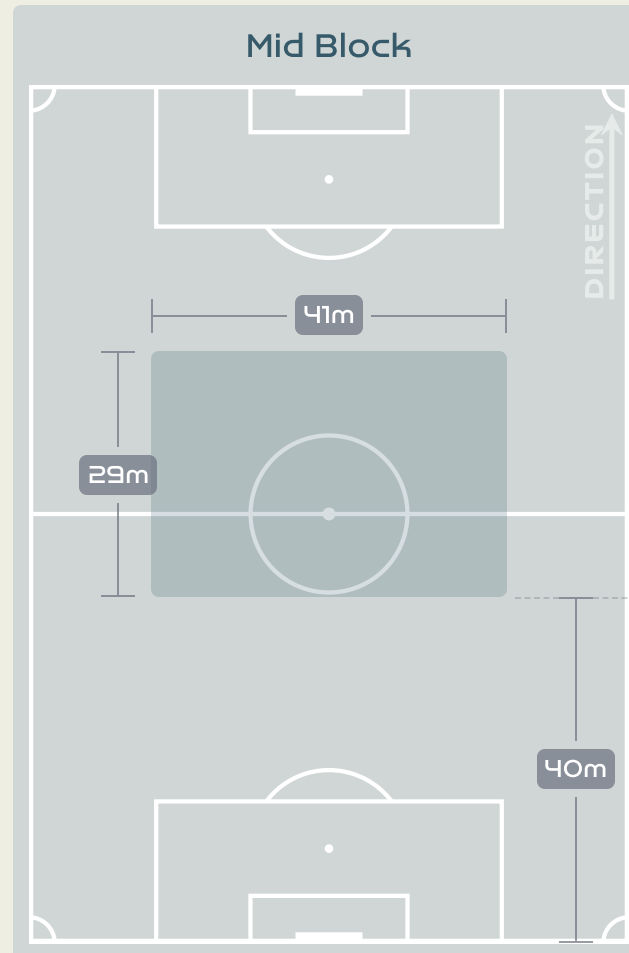

ISHIKAWA Rion

RIGHT BACK

#	Player	Total Possession Regains
1	YAMASHITA Ayaka	1
2	SHIMIZU Risa	3
3	MINAMI Moeka	3
4	KUMAGAI Saki	4
7	MIYAZAWA Hinata	3
10	NAGANO Fuka	5
11	TANAKA Mina	1
13	ENDO Jun	2
14	HASEGAWA Yui	5
15	FUJINO Aoba	6
23	ISHIKAWA Rion	8
8	NAOMOTO Hikaru	1
9	UEKI Riko	2
17	SEIKE Kiko	0
22	CHIBA Remina	0

Defensive Line Height & Team Length

Zambia

Defensive Line Height & Team Length

Defensive Pressure

Zambia

Japan

288	Total Pressures	233
40	Direct Pressures	43
1.47s	Avg Pressure Duration	1.5s
79	Forced Turnovers	84
10.46s	Ball Recovery Time	8.69s
127	Pushing on into Pressing	92
247	Pushing on	245
54	Pressing Direction Inside	27
178	Pressing Direction Outside	130