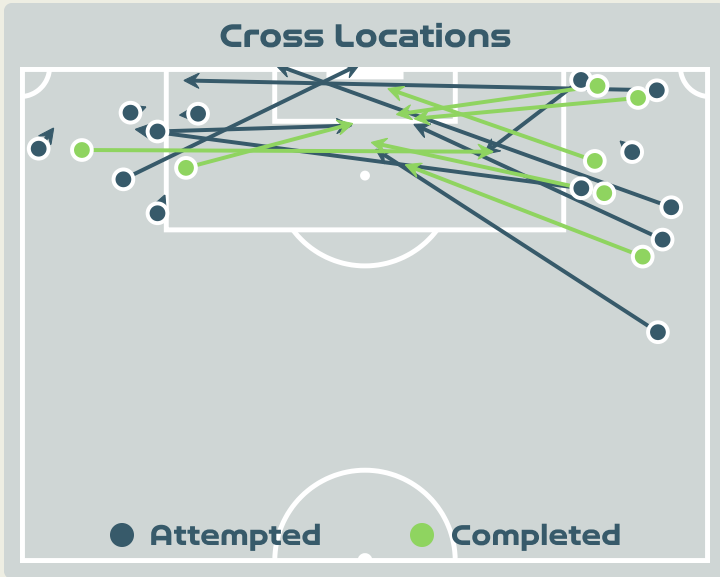

Crosses (Open Play)

Attempted

20

Completed

7

Most Crosses Attempted

5

FUJINO Aoba
RIGHT WINGER

#	Player	Inswing	Outswing	Driven	Lofted	Cutback	Push Cross	Total Attempted
1	YAMASHITA Ayaka	0	0	0	0	0	0	0
2	SHIMIZU Risa	0	2	0	1	0	0	3
3	MINAMI Moeka	0	0	0	0	0	0	0
4	KUMAGAI Saki	0	0	0	0	0	0	0
7	MIYAZAWA Hinata	0	0	1	1	0	0	2
10	NAGANO Fuka	0	0	0	0	0	0	0
11	TANAKA Mina	0	0	0	1	1	1	3
13	ENDO Jun	0	0	0	1	0	3	4
14	HASEGAWA Yui	0	0	1	0	0	0	1
15	FUJINO Aoba	0	1	0	2	0	2	5
23	ISHIKAWA Rion	0	0	0	0	0	0	0
8	NAOMOTO Hikaru	0	0	0	0	0	1	1
9	UEKI Riko	0	0	0	0	1	0	1
17	SEIKE Kiko	0	0	0	0	0	0	0
22	CHIBA Remina	0	0	0	0	0	0	0