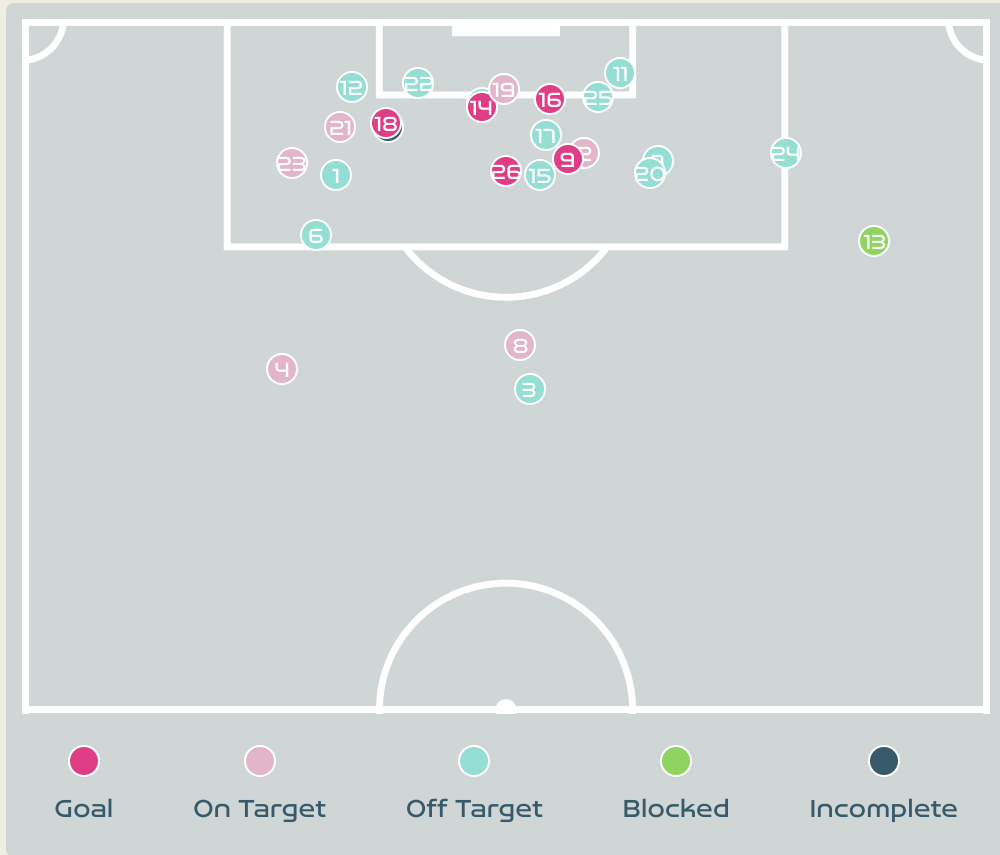

Attempts at Goal

Zambia

Key	Outcome	Shots
●	Goals	0
●	On Target	0
●	Off Target	0
●	Blocked	0
●	Incomplete	0

Japan

Attempts at Goal

Key	Outcome	Shots
●	Goals	5
●	On Target	6
●	Off Target	13
●	Blocked	1
●	Incomplete	1

Attempts at Goal

Time	Player	Outcome	Body Part	Delivery Type
5	11 TANAKA Mina	Off Target	Left Foot	Pass
6	15 FUJINO Aoba	On Target - Saved	Right Foot	Pass
9	15 FUJINO Aoba	Off Target	Right Foot	Pass
13	11 TANAKA Mina	On Target - Saved	Right Foot	Loose Ball
28	11 TANAKA Mina	Off Target - Saved	Left Foot	Cross
31	14 HASEGAWA Yui	Off Target	Left Foot	Pass
34	15 FUJINO Aoba	Deflected Off Target - Defensive Event	Right Foot	Pass
38	10 NAGANO Fuka	Deflected On Target - Saved	Right Foot	Pass
42	7 MIYAZAWA Hinata	On Target - Goal	Right Foot	Cross
44	11 TANAKA Mina	Incomplete	Right Foot	Pass
44	2 SHIMIZU Risa	Off Target	Right Foot	Loose Ball
47	7 MIYAZAWA Hinata	Off Target	Left Foot	Pass
51	13 ENDO Jun	Incomplete - Blocked	Left Foot	Freekick
54	11 TANAKA Mina	On Target - Goal	Right Foot	Cross
57	15 FUJINO Aoba	Off Target	Right Foot	Pass
61	7 MIYAZAWA Hinata	On Target - Goal	Left Foot	Cross
67	7 MIYAZAWA Hinata	Off Target	Head	Cross