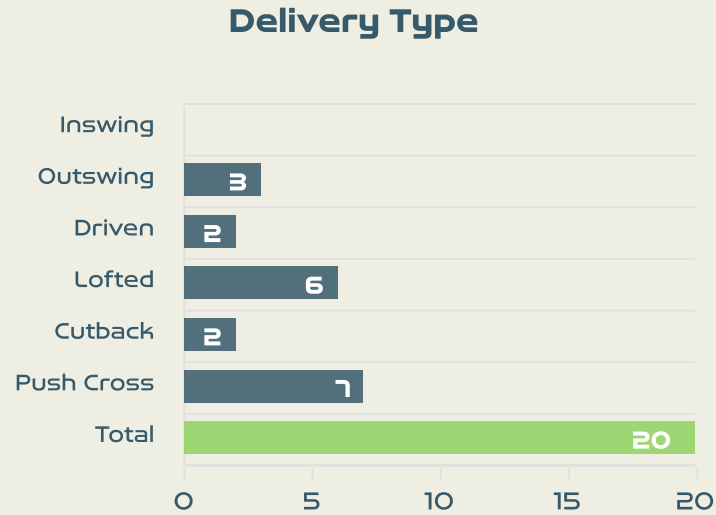

Crosses (Open Play)

Attempted

20

Completed

7

Most Crosses Attempted

5

FUJINO Aoba
RIGHT WINGER

#	Player	Inswing	Outswing	Driven	Lofted	Cutback	Push Cross	Total Attempted
1	YAMASHITA Ayaka	0	0	0	0	0	0	0
2	SHIMIZU Risa	0	2	0	1	0	0	3
3	MINAMI Moeka	0	0	0	0	0	0	0
4	KUMAGAI Saki	0	0	0	0	0	0	0
7	MIYAZAWA Hinata	0	0	1	1	0	0	2
10	NAGANO Fuka	0	0	0	0	0	0	0
11	TANAKA Mina	0	0	0	1	1	1	3
13	ENDO Jun	0	0	0	1	0	3	4
14	HASEGAWA Yui	0	0	1	0	0	0	1
15	FUJINO Aoba	0	1	0	2	0	2	5
23	ISHIKAWA Rion	0	0	0	0	0	0	0
8	NAOMOTO Hikaru	0	0	0	0	0	1	1
9	UEKI Riko	0	0	0	0	1	0	1
17	SEIKE Kiko	0	0	0	0	0	0	0
22	CHIBA Remina	0	0	0	0	0	0	0