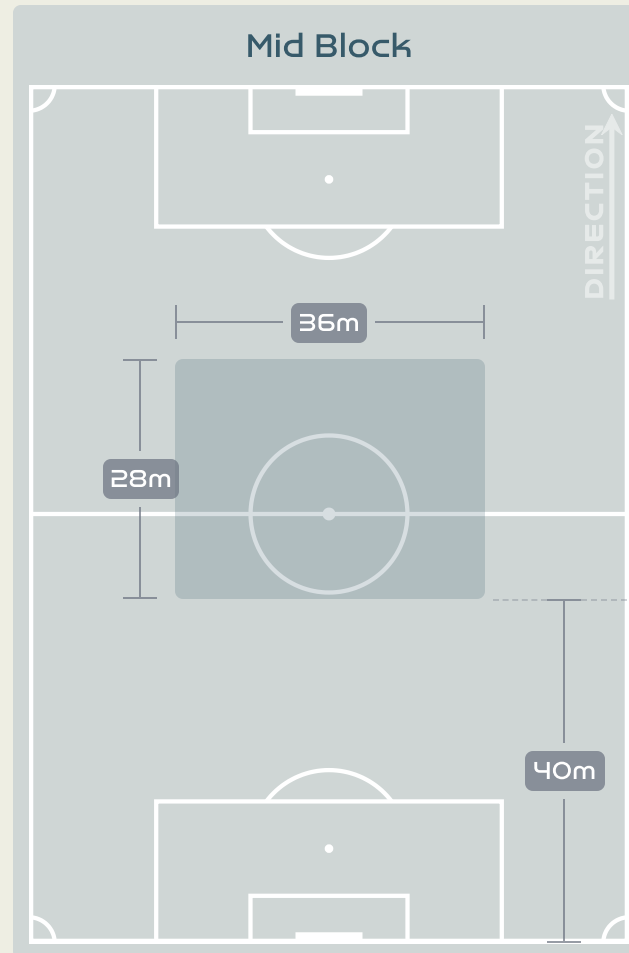

ISHIKAWA Rion

RIGHT BACK

#	Player	Total Possession Regains
1	YAMASHITA Ayaka	1
2	SHIMIZU Risa	3
3	MINAMI Moeka	3
4	KUMAGAI Saki	4
7	MIYAZAWA Hinata	3
10	NAGANO Fuka	5
11	TANAKA Mina	1
13	ENDO Jun	2
14	HASEGAWA Yui	5
15	FUJINO Aoba	6
23	ISHIKAWA Rion	8
8	NAOMOTO Hikaru	1
9	UEKI Riko	2
17	SEIKE Kiko	0
22	CHIBA Remina	0

Defensive Line Height & Team Length

Zambia

Defensive Line Height & Team Length

Defensive Pressure

Zambia

Japan

288	Total Pressures	233
40	Direct Pressures	43
1.47s	Avg Pressure Duration	1.5s
79	Forced Turnovers	84
10.46s	Ball Recovery Time	8.69s
127	Pushing on into Pressing	92
247	Pushing on	245
54	Pressing Direction Inside	27
178	Pressing Direction Outside	130