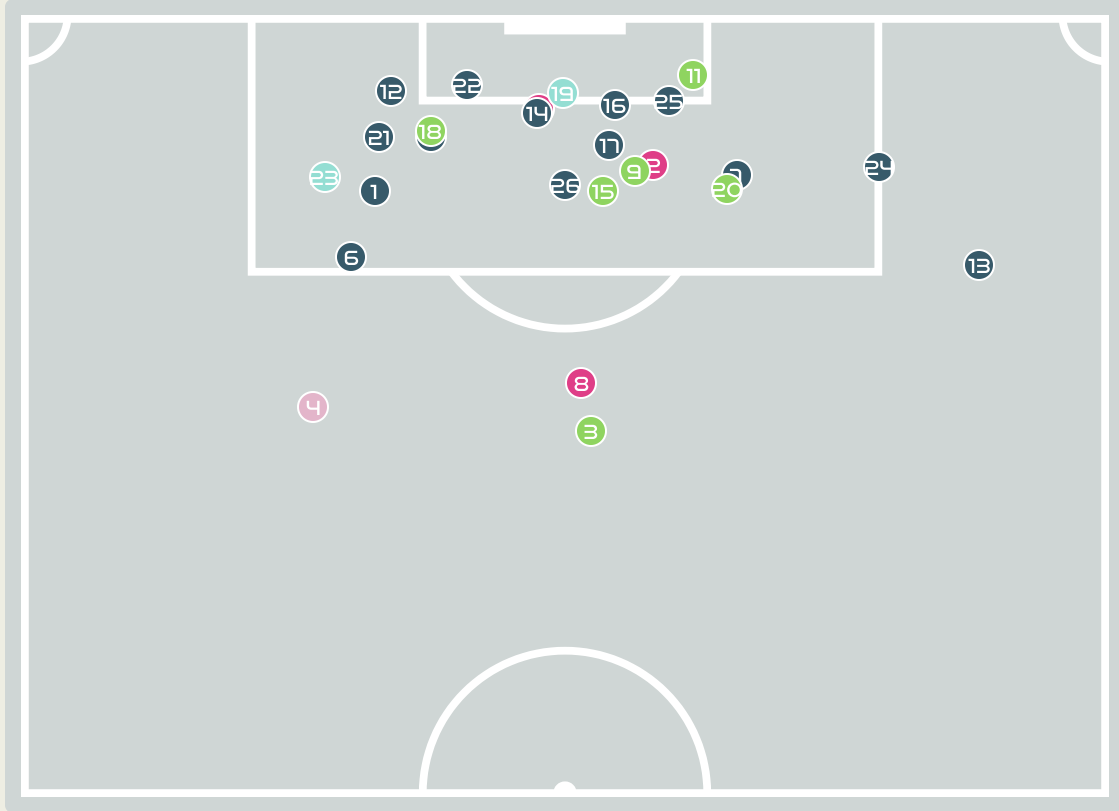

Goalkeeping Involvement

Zambia

Zambia GK Involvement Timeline

79

Total Involvements

Japan

Japan GK Involvement Timeline

25

Total Involvements

Goalkeeping Distribution

Goalkeeping Distribution

Goal Prevention

26
Total Attempts on Goal Faced

45
Save %

Total Attempts on Goal Faced	Total Goal Interventions	Save & Retain	Deflect & Retain	Save & Deflect	Save Attempt	No Save Attempt
26	5	2	0	3	6	14

Goal Prevention

Total Attempts on Goal Faced	Total Goal Interventions	Save & Retain	Deflect & Retain	Save & Deflect	Save Attempt	No Save Attempt
0	0	0	0	0	0	0

Aerial Control

Delivery Types Faced

Total	In Swing	Out Swing	Driven	Lofted	Cutback	Push
25	2	3	3	8	2	7