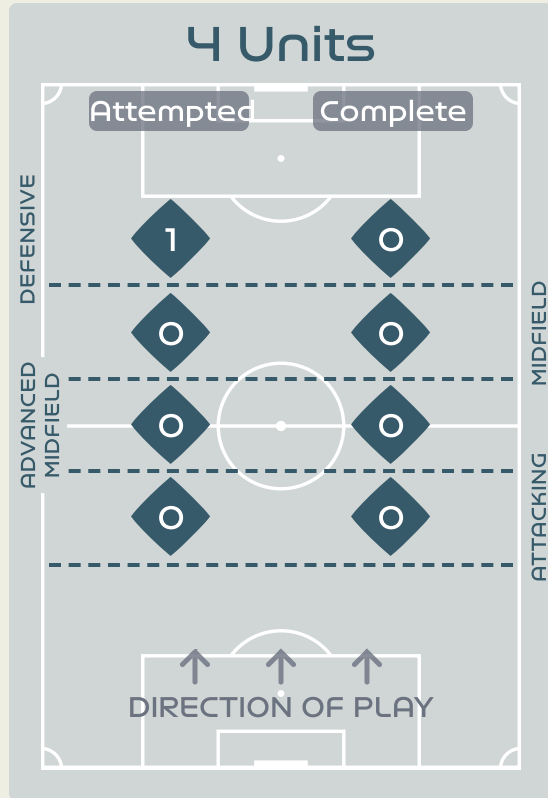

In Possession Line Height & Team Length

Line Breaks

Zambia

Attempted Line Breaks

125

Attempted Line Breaks **1**

Inside Shape **1**

Outside Shape **0**

Attempted Line Breaks **77**

Inside Shape **62**

Outside Shape **15**

Attempted Line Breaks **47**

Inside Shape **42**

Outside Shape **5**

Line Breaks

Japan