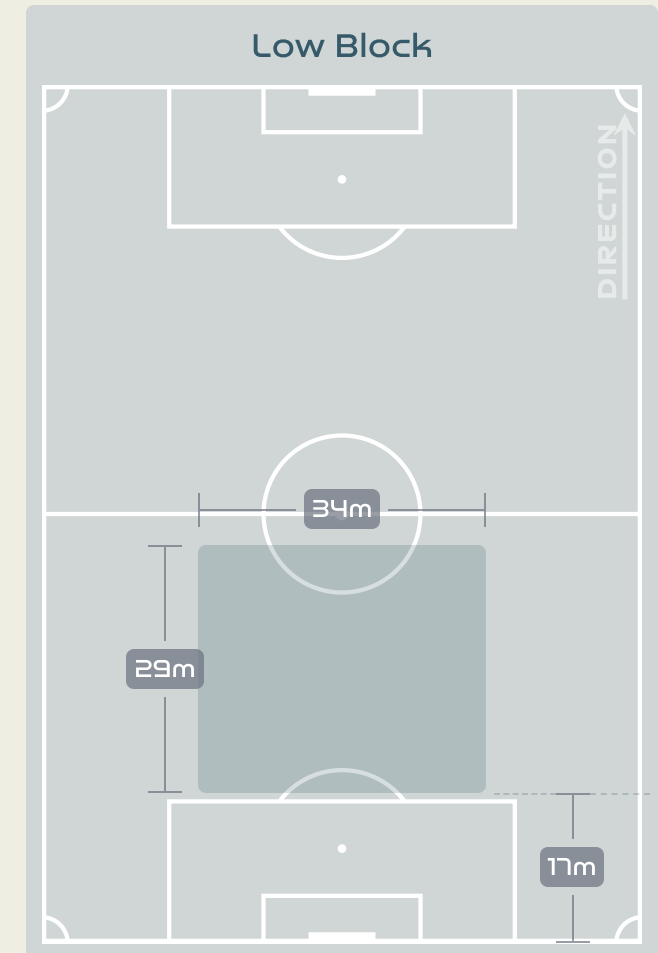

ISHIKAWA Rion

RIGHT BACK

#	Player	Total Possession Regains
1	YAMASHITA Ayaka	1
2	SHIMIZU Risa	3
3	MINAMI Moeka	3
4	KUMAGAI Saki	4
7	MIYAZAWA Hinata	3
10	NAGANO Fuka	5
11	TANAKA Mina	1
13	ENDO Jun	2
14	HASEGAWA Yui	5
15	FUJINO Aoba	6
23	ISHIKAWA Rion	8
8	NAOMOTO Hikaru	1
9	UEKI Riko	2
17	SEIKE Kiko	0
22	CHIBA Remina	0

Defensive Line Height & Team Length

Zambia

Defensive Line Height & Team Length

Defensive Pressure

Zambia

Japan

288	Total Pressures	233
40	Direct Pressures	43
1.47s	Avg Pressure Duration	1.5s
79	Forced Turnovers	84
10.46s	Ball Recovery Time	8.69s
127	Pushing on into Pressing	92
247	Pushing on	245
54	Pressing Direction Inside	27
178	Pressing Direction Outside	130