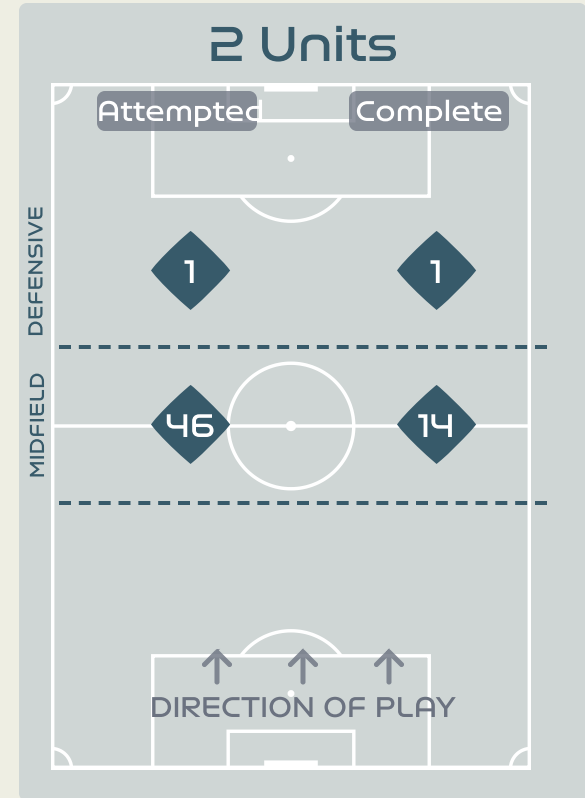

In Possession Line Height & Team Length

Line Breaks

Zambia

Attempted Line Breaks

125

Attempted Line Breaks **1**

Inside Shape **1**

Outside Shape **0**

Attempted Line Breaks **77**

Inside Shape **62**

Outside Shape **15**

Attempted Line Breaks **47**

Inside Shape **42**

Outside Shape **5**

Line Breaks

Japan