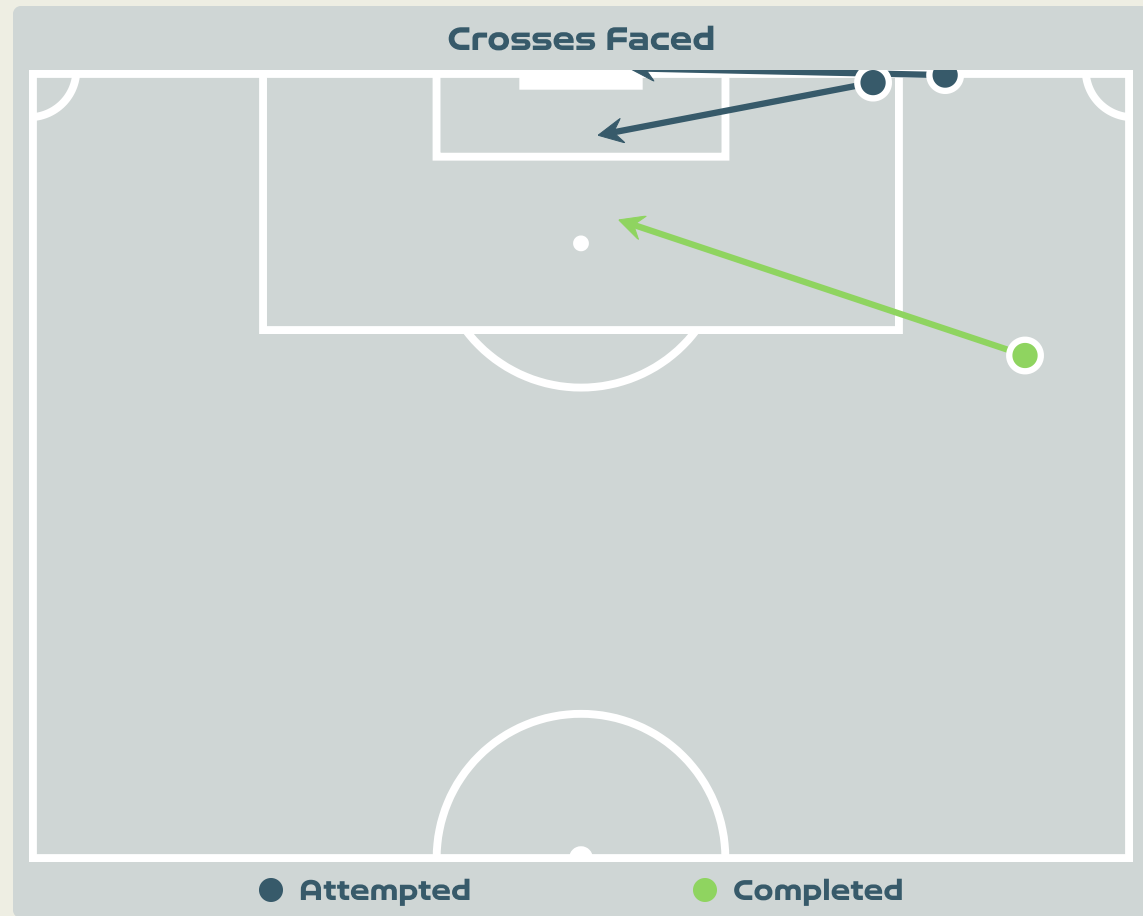

Goal Prevention

Total Attempts on Goal Faced	Total Goal Interventions	Save & Retain	Deflect & Retain	Save & Deflect	Save Attempt	No Save Attempt
0	0	0	0	0	0	0

Aerial Control

Delivery Types Faced

Total	In Swing	Out Swing	Driven	Lofted	Cutback	Push
25	2	3	3	8	2	7

Aerial Control

Delivery Types Faced

Total	In Swing	Out Swing	Driven	Lofted	Cutback	Push
4	1	0	1	1	0	1

SET PLAYS

Zambia v Japan

Set Plays - Corners

Delivery Type	From Left Side	From Right Side	Total
Direct to Area	0	0	0
Short	0	1	1
Edge of Penalty Area	0	0	0