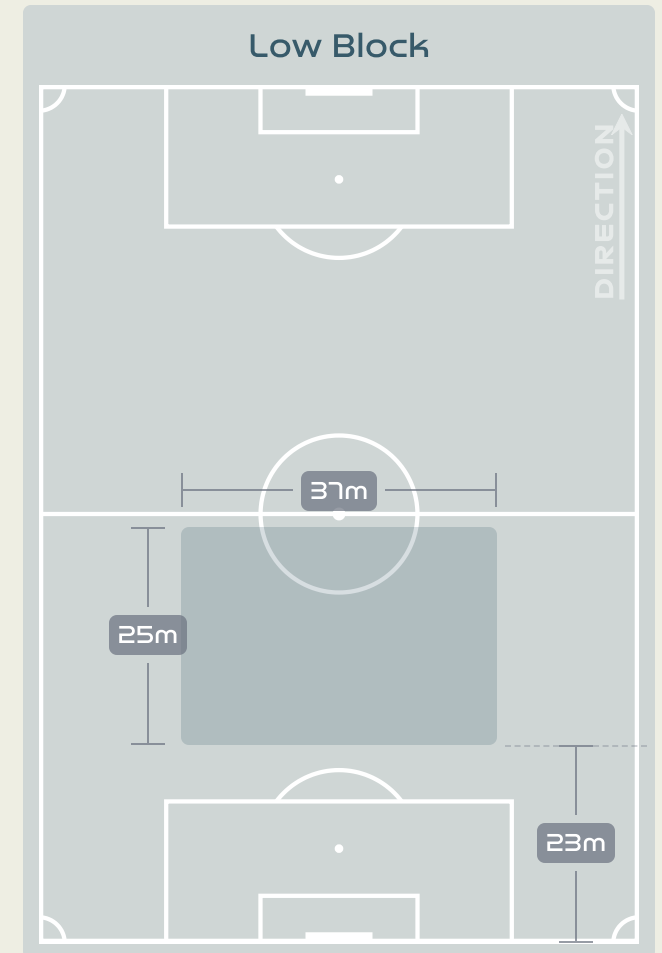

ISHIKAWA Rion

RIGHT BACK

#	Player	Total Possession Regains
1	YAMASHITA Ayaka	1
2	SHIMIZU Risa	3
3	MINAMI Moeka	3
4	KUMAGAI Saki	4
7	MIYAZAWA Hinata	3
10	NAGANO Fuka	5
11	TANAKA Mina	1
13	ENDO Jun	2
14	HASEGAWA Yui	5
15	FUJINO Aoba	6
23	ISHIKAWA Rion	8
8	NAOMOTO Hikaru	1
9	UEKI Riko	2
17	SEIKE Kiko	0
22	CHIBA Remina	0

Defensive Line Height & Team Length

Zambia

Defensive Line Height & Team Length

Defensive Pressure

Zambia

Japan

288	Total Pressures	233
40	Direct Pressures	43
1.47s	Avg Pressure Duration	1.5s
79	Forced Turnovers	84
10.46s	Ball Recovery Time	8.69s
127	Pushing on into Pressing	92
247	Pushing on	245
54	Pressing Direction Inside	27
178	Pressing Direction Outside	130