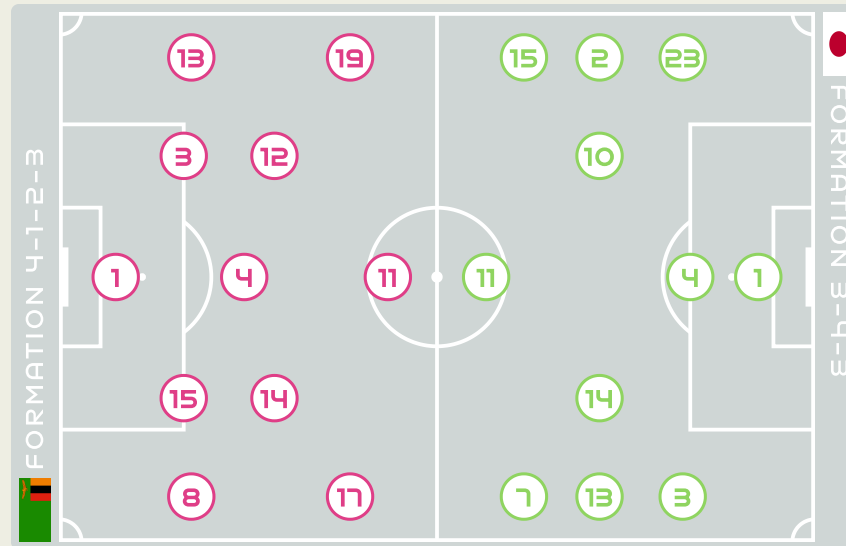

Match Summary - Teams

Zambia

0 — **5**

Japan

STARTING

1	GK	MUSONDA Catherine	51'	91'
3	DF	MWEEMBA Lushomo	82'	
4	MF	BANDA Susan		
8	DF	BELEMU Margaret		
11	FW	BANDA Barbra (C)		
12	MF	KATONGO Evarine		
13	DF	TEMBO Martha		
14	MF	LUNGU Ireen	72'	
15	DF	MUSESA Agness		
17	FW	KUNDANANJI Racheal		
19	FW	MAPEPA Siomala	72'	

SUBSTITUTES

16	GK	LUNGU Leticia		
18	GK	SAKALA Eunice	90+9'	
2	DF	SOKO Judith		
5	DF	MULENGA Mary		
6	MF	WILOMBE Mary		
7	FW	LUBANDJI Ochumba	72'	
9	FW	MUBANGA Hellen		
10	MF	SELEMANI Comfort		
20	FW	CHANDA Hellen		
21	MF	CHITUNDU Avell	72'	90+9'
22	DF	BANDA Esther		
23	DF	PHIRI Vast	82'