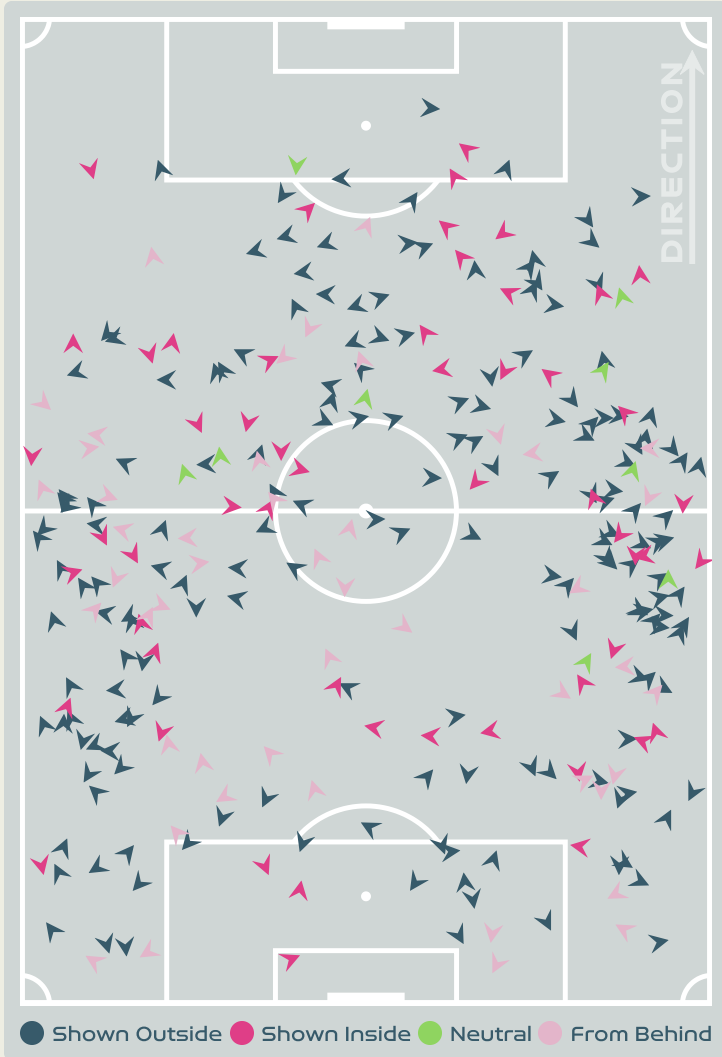

ISHIKAWA Rion

RIGHT BACK

#	Player	Total Possession Regains
1	YAMASHITA Ayaka	1
2	SHIMIZU Risa	3
3	MINAMI Moeka	3
4	KUMAGAI Saki	4
7	MIYAZAWA Hinata	3
10	NAGANO Fuka	5
11	TANAKA Mina	1
13	ENDO Jun	2
14	HASEGAWA Yui	5
15	FUJINO Aoba	6
23	ISHIKAWA Rion	8
8	NAOMOTO Hikaru	1
9	UEKI Riko	2
17	SEIKE Kiko	0
22	CHIBA Remina	0

Defensive Line Height & Team Length

Zambia

Defensive Line Height & Team Length

Defensive Pressure

Zambia

Japan

288	Total Pressures	233
40	Direct Pressures	43
1.47s	Avg Pressure Duration	1.5s
79	Forced Turnovers	84
10.46s	Ball Recovery Time	8.69s
127	Pushing on into Pressing	92
247	Pushing on	245
54	Pressing Direction Inside	27
178	Pressing Direction Outside	130