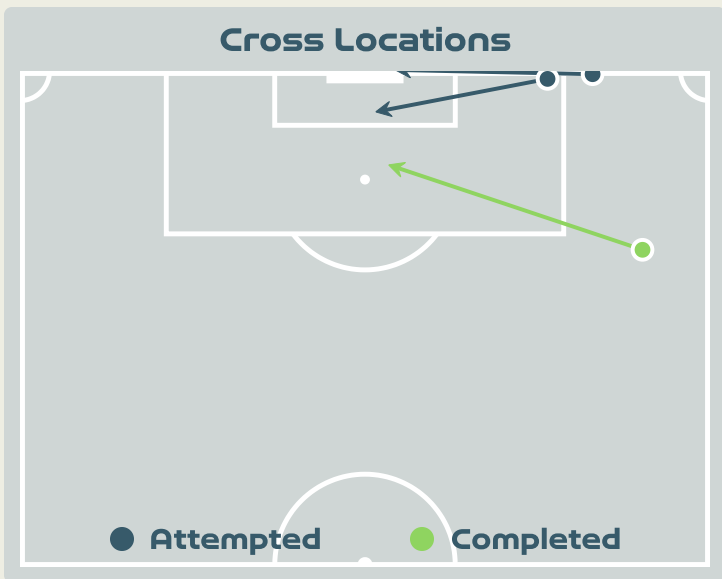

Crosses (Open Play)

#	Player	Inswing	Outswing	Driven	Lofted	Cutback	Push Cross	Total Attempted
1	MUSONDA Catherine	0	0	0	0	0	0	0
3	MWEEMBA Lushomo	0	0	0	0	0	0	0
4	BANDA Susan	0	0	1	0	0	0	1
8	BELEMU Margaret	0	0	0	1	0	0	1
11	BANDA Barbra	0	0	0	0	0	0	0
12	KATONGO Evarine	0	0	0	0	0	0	0
13	TEMBO Martha	0	0	0	0	0	0	0
14	LUNGU Ireen	0	0	0	0	0	0	0
15	MUSESA Agness	0	0	0	0	0	0	0
17	KUNDANANJI Racheal	0	0	0	0	0	0	0
19	MAPEPA Siomala	0	0	0	0	0	0	0
18	SAKALA Eunice	0	0	0	0	0	0	0
7	LUBANDJI Ochumba	0	0	0	0	0	0	0
21	CHITUNDU Avell	0	0	0	0	0	1	1
23	PHIRI Vast	0	0	0	0	0	0	0