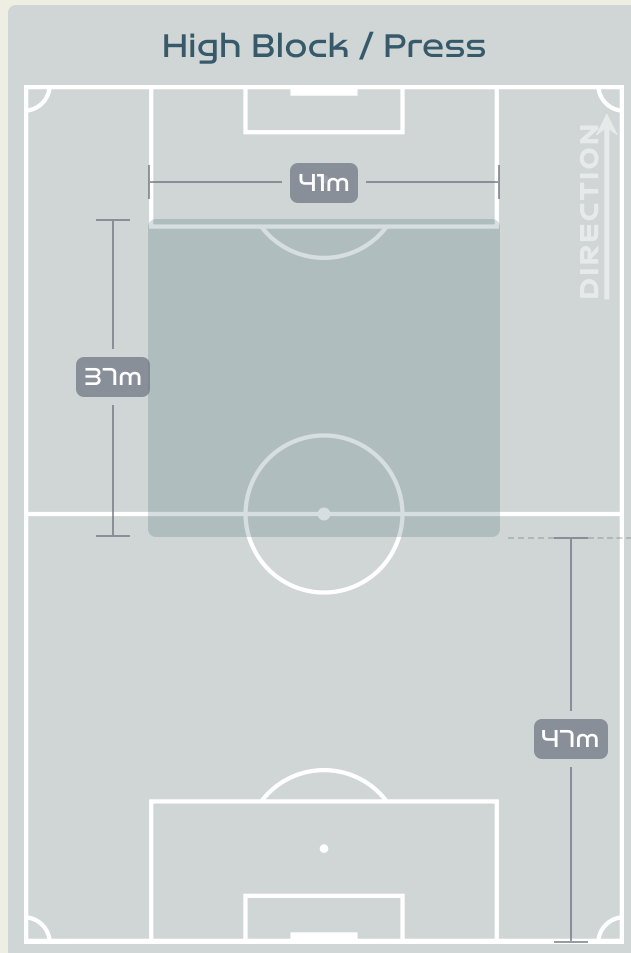

ISHIKAWA Rion

RIGHT BACK

#	Player	Total Possession Regains
1	YAMASHITA Ayaka	1
2	SHIMIZU Risa	3
3	MINAMI Moeka	3
4	KUMAGAI Saki	4
7	MIYAZAWA Hinata	3
10	NAGANO Fuka	5
11	TANAKA Mina	1
13	ENDO Jun	2
14	HASEGAWA Yui	5
15	FUJINO Aoba	6
23	ISHIKAWA Rion	8
8	NAOMOTO Hikaru	1
9	UEKI Riko	2
17	SEIKE Kiko	0
22	CHIBA Remina	0

Defensive Line Height & Team Length

Zambia

Defensive Line Height & Team Length

Defensive Pressure

Zambia

Japan

288	Total Pressures	233
40	Direct Pressures	43
1.47s	Avg Pressure Duration	1.5s
79	Forced Turnovers	84
10.46s	Ball Recovery Time	8.69s
127	Pushing on into Pressing	92
247	Pushing on	245
54	Pressing Direction Inside	27
178	Pressing Direction Outside	130