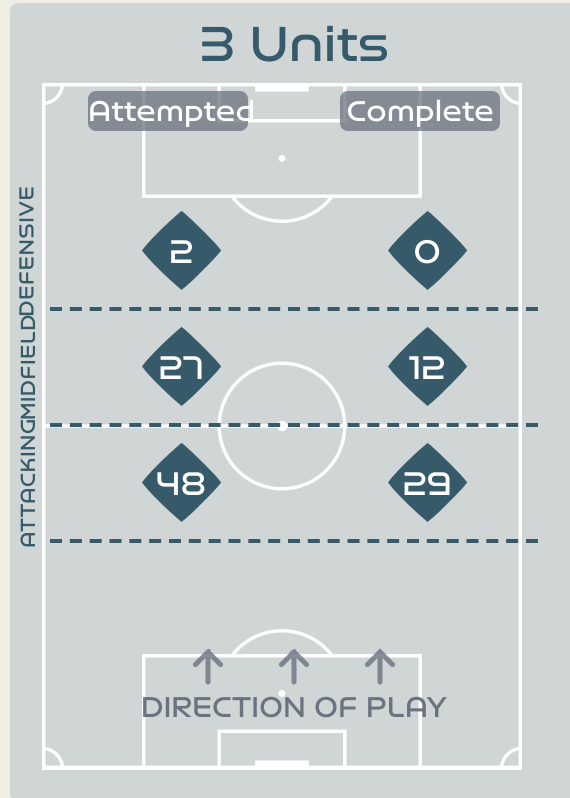

In Possession Line Height & Team Length

Line Breaks

Zambia

Attempted Line Breaks

125

Attempted Line Breaks **1**

Inside Shape **1**

Outside Shape **0**

Attempted Line Breaks **77**

Inside Shape **62**

Outside Shape **15**

Attempted Line Breaks **47**

Inside Shape **42**

Outside Shape **5**

Line Breaks

Japan