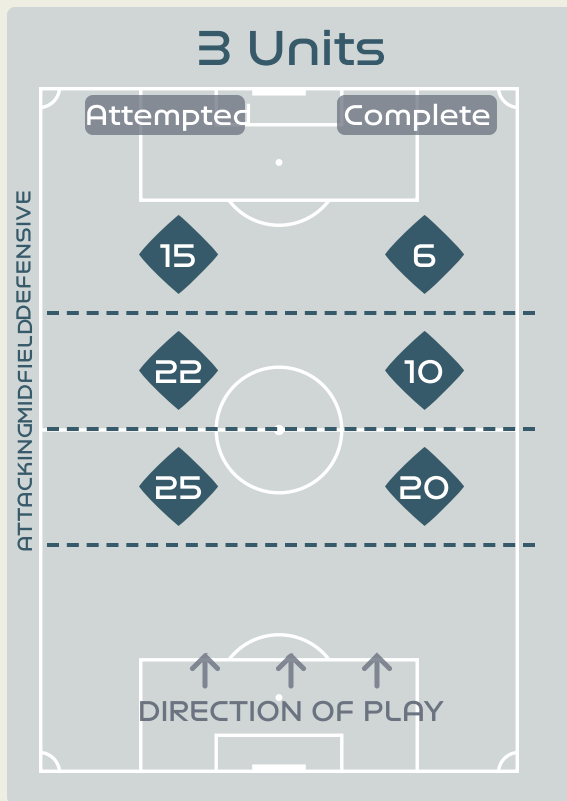

In Possession Line Height & Team Length

Line Breaks

Zambia

Attempted Line Breaks

125

Attempted Line Breaks **1**

Inside Shape **1**

Outside Shape **0**

Attempted Line Breaks **77**

Inside Shape **62**

Outside Shape **15**

Attempted Line Breaks **47**

Inside Shape **42**

Outside Shape **5**

Line Breaks

Japan

Attempted Line Breaks

154

Attempted Line Breaks 4

Inside Shape 2
Outside Shape 2

Attempted Line Breaks 62

Inside Shape 40
Outside Shape 22

Attempted Line Breaks 88

Inside Shape 50
Outside Shape 38