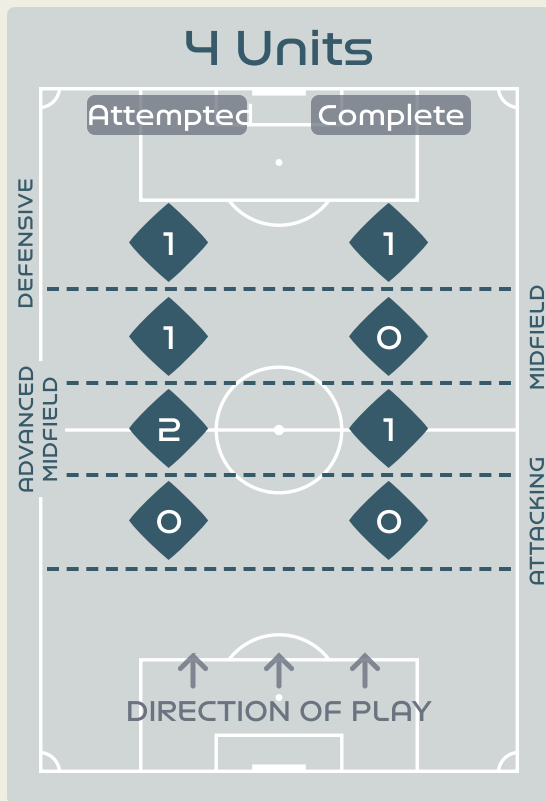

In Possession Line Height & Team Length

Line Breaks

Zambia

Attempted Line Breaks

125

Attempted Line Breaks **1**

Inside Shape **1**

Outside Shape **0**

Attempted Line Breaks **77**

Inside Shape **62**

Outside Shape **15**

Attempted Line Breaks **47**

Inside Shape **42**

Outside Shape **5**

Line Breaks

Japan

Attempted Line Breaks

154

Attempted Line Breaks 4

Inside Shape 2
Outside Shape 2

Attempted Line Breaks 62

Inside Shape 40
Outside Shape 22

Attempted Line Breaks 88

Inside Shape 50
Outside Shape 38