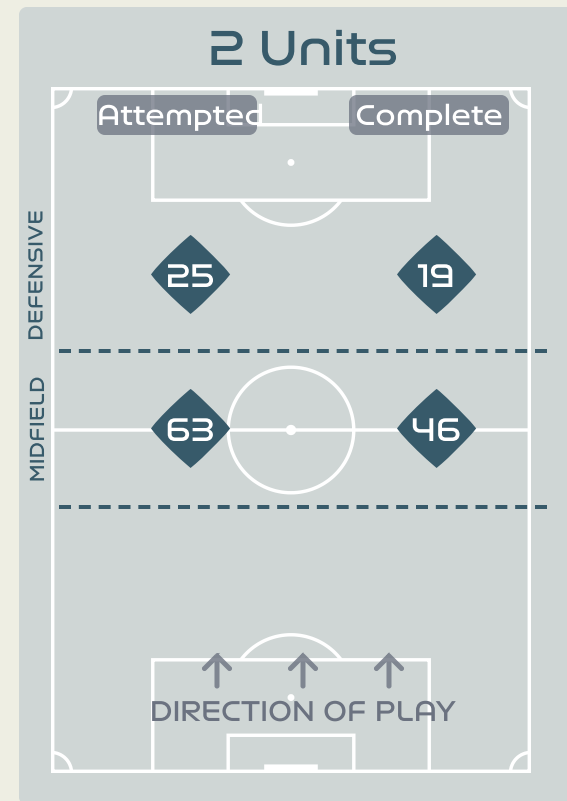

In Possession Line Height & Team Length

Line Breaks

Zambia

Attempted Line Breaks

125

Attempted Line Breaks **1**

Inside Shape **1**

Outside Shape **0**

Attempted Line Breaks **77**

Inside Shape **62**

Outside Shape **15**

Attempted Line Breaks **47**

Inside Shape **42**

Outside Shape **5**

Line Breaks

Japan

Attempted Line Breaks

154

Attempted Line Breaks 4

Inside Shape 2
Outside Shape 2

Attempted Line Breaks 62

Inside Shape 40
Outside Shape 22

Attempted Line Breaks 88

Inside Shape 50
Outside Shape 38

Line Breaks

					4 Units				3 Units			2 Units		Direction			Distribution Type		
#	Player	Line Breaks Attempted	Line Breaks Completed	Line Break Completion %	Attacking Line	Attacking Midfield Line	Midfield Line	Defensive Line	Attacking Line	Midfield Line	Defensive Line	Midfield Line	Defensive Line	Through	Around	Over	Pass	Cross	Ball Progression
1	MUSONDA Catherine	6	1	16%	0	0	0	0	2	2	0	2	0	0	0	6	6	0	0
3	MWEEMBA Lushomo	17	5	29%	0	0	0	0	7	6	0	4	0	1	0	16	17	0	0
4	BANDA Susan	10	4	40%	0	0	0	0	3	3	0	4	0	2	2	6	10	0	0
8	BELEMU Margaret	21	15	71%	0	0	0	0	13	1	0	6	1	2	7	12	20	0	1
11	BANDA Barbra	4	0	0%	0	0	0	1	0	0	0	3	0	2	1	1	4	0	0
12	KATONGO Evarine	12	5	41%	0	0	0	0	4	2	0	6	0	3	3	6	12	0	0
13	TEMBO Martha	25	14	56%	0	0	0	0	14	4	0	7	0	6	6	13	25	0	0
14	LUNGU Ireen	5	2	40%	0	0	0	0	0	0	0	5	0	1	0	4	5	0	0
15	MUSESA Agness	9	1	11%	0	0	0	0	2	4	0	3	0	1	0	8	9	0	0
17	KUNDANANJI Racheal	9	3	33%	0	0	0	0	2	3	2	2	0	3	2	4	8	0	1
19	MAPEPA Siomala	4	4	100%	0	0	0	0	1	1	0	2	0	4	0	0	4	0	0
18	SAKALA Eunice	0	0	0%	0	0	0	0	0	0	0	0	0	0	0	0	0	0	0
7	LUBANDJI Ochumba	1	1	100%	0	0	0	0	0	0	0	1	0	1	0	0	1	0	0
21	CHITUNDU Avell	0	0	0%	0	0	0	0	0	0	0	0	0	0	0	0	0	0	0
23	PHIRI Vast	2	1	50%	0	0	0	0	0	1	0	1	0	0	0	2	2	0	0