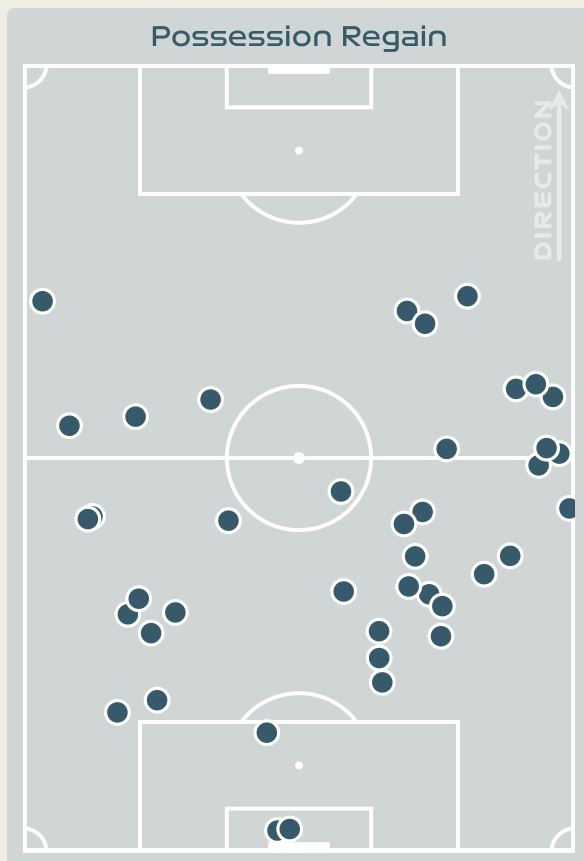

33

Tackles

5.26

Possession Actions / Defensive Action

Blocks

Possession Contests

Most Possession Regains

8

ISHIKAWA Rion

RIGHT BACK

#	Player	Total Possession Regains
1	YAMASHITA Ayaka	1
2	SHIMIZU Risa	3
3	MINAMI Moeka	3
4	KUMAGAI Saki	4
7	MIYAZAWA Hinata	3
10	NAGANO Fuka	5
11	TANAKA Mina	1
13	ENDO Jun	2
14	HASEGAWA Yui	5
15	FUJINO Aoba	6
23	ISHIKAWA Rion	8
8	NAOMOTO Hikaru	1
9	UEKI Riko	2
17	SEIKE Kiko	0
22	CHIBA Remina	0