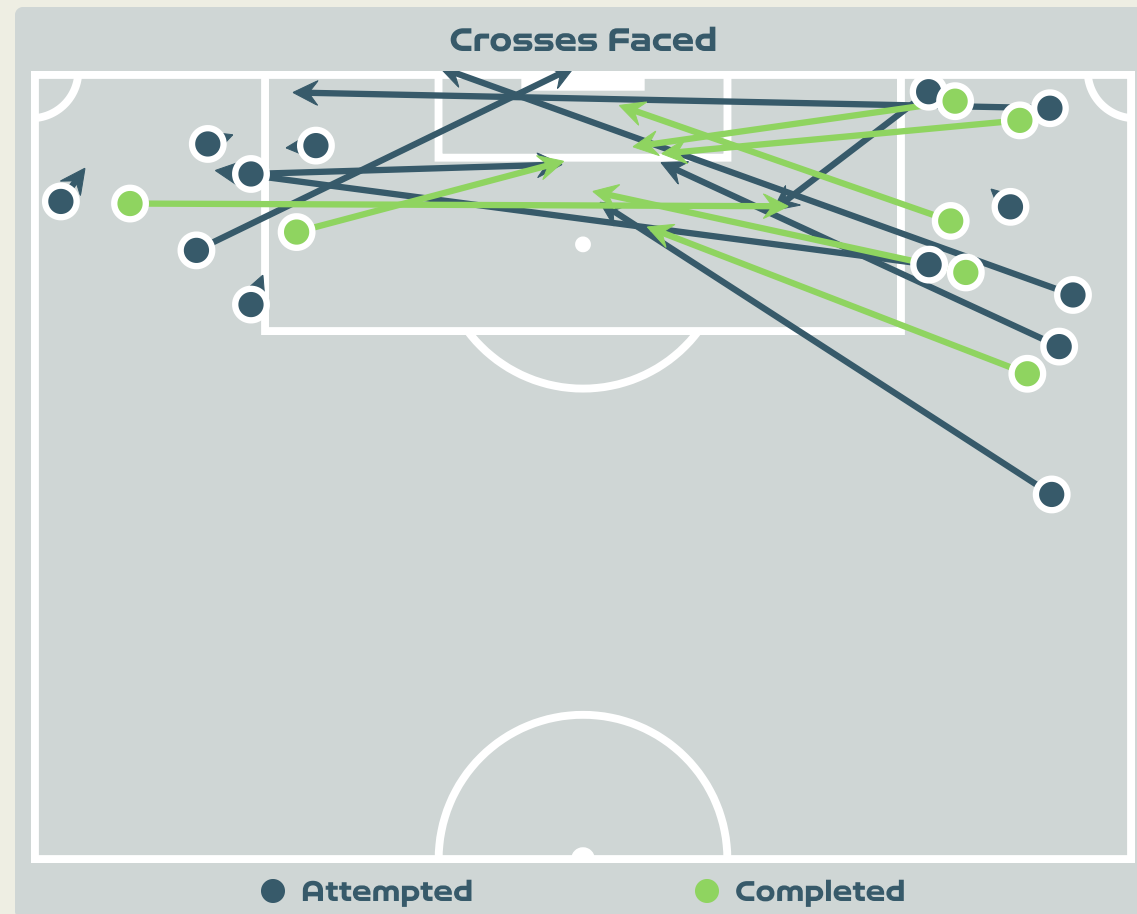

Total Involvements

Goalkeeping Distribution

Goalkeeping Distribution

Goal Prevention

26
Total Attempts on Goal Faced

45
Save %

Total Attempts on Goal Faced	Total Goal Interventions	Save & Retain	Deflect & Retain	Save & Deflect	Save Attempt	No Save Attempt
26	5	2	0	3	6	14

Goal Prevention

Total Attempts on Goal Faced	Total Goal Interventions	Save & Retain	Deflect & Retain	Save & Deflect	Save Attempt	No Save Attempt
0	0	0	0	0	0	0

Aerial Control

Delivery Types Faced

Total	In Swing	Out Swing	Driven	Lofted	Cutback	Push
25	2	3	3	8	2	7