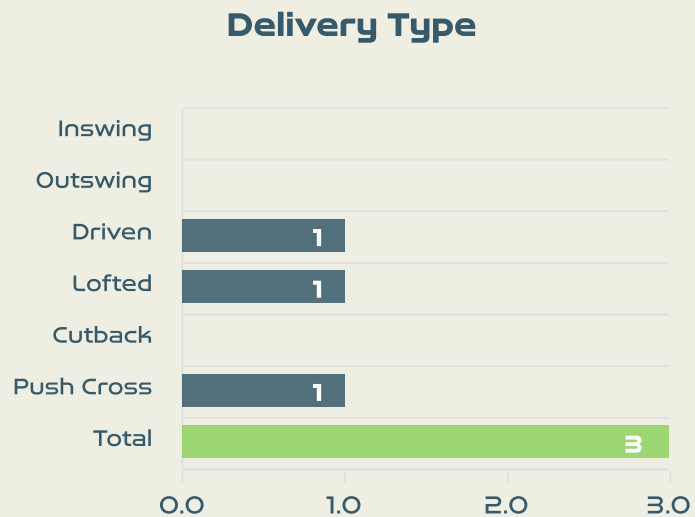

Crosses (Open Play)

#	Player	Inswing	Outswing	Driven	Lofted	Cutback	Push Cross	Total Attempted
1	MUSONDA Catherine	0	0	0	0	0	0	0
3	MWEEMBA Lushomo	0	0	0	0	0	0	0
4	BANDA Susan	0	0	1	0	0	0	1
8	BELEMU Margaret	0	0	0	1	0	0	1
11	BANDA Barbra	0	0	0	0	0	0	0
12	KATONGO Evarine	0	0	0	0	0	0	0
13	TEMBO Martha	0	0	0	0	0	0	0
14	LUNGU Ireen	0	0	0	0	0	0	0
15	MUSESA Agness	0	0	0	0	0	0	0
17	KUNDANANJI Racheal	0	0	0	0	0	0	0
19	MAPEPA Siomala	0	0	0	0	0	0	0
18	SAKALA Eunice	0	0	0	0	0	0	0
7	LUBANDJI Ochumba	0	0	0	0	0	0	0
21	CHITUNDU Avell	0	0	0	0	0	1	1
23	PHIRI Vast	0	0	0	0	0	0	0