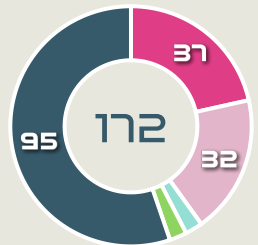

Movement to Receive

Movement Types by Phase

Final Third Phase

Progression Phase

Build Up Phase

All Movement Types

- In Front
- In Between
- Out to In
- In to Out
- In Behind

Top Ranked Players

Type	Player	Movements
In Front	12 KATONGO Evarine	46
In Between	12 KATONGO Evarine	15
Out to In	17 KUNDANANJI Racheal	2
In to Out	11 BANDA Barbra	1
In Behind	11 BANDA Barbra	10

Movement Types Pitch Third