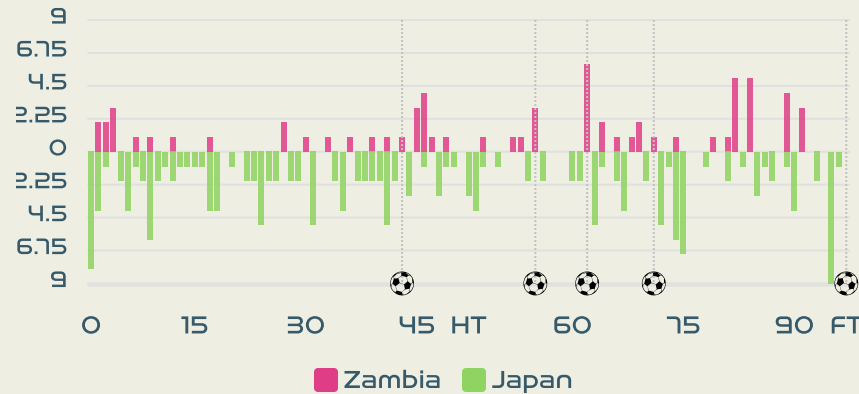

Distribution in the Final Third