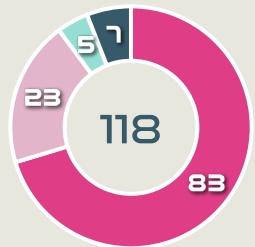

#	Player	Offers Made	Offers Received	% Made & Received
1	YAMASHITA Ayaka	6	2	33.3%
2	SHIMIZU Risa	66	16	24.2%
3	MINAMI Moeka	32	13	40.6%
4	KUMAGAI Saki	29	18	62.1%
7	MIYAZAWA Hinata	58	23	39.7%
10	NAGANO Fuka	57	22	38.6%
11	TANAKA Mina	46	16	34.8%
13	ENDO Jun	44	16	36.4%
14	HASEGAWA Yui	94	32	34%
15	FUJINO Aoba	47	13	27.7%
23	ISHIKAWA Rion	22	18	81.8%
8	NAOMOTO Hikaru	8	3	37.5%
9	UEKI Riko	23	8	34.8%
17	SEIKE Kiko	11	5	45.5%
22	CHIBA Remina	9	3	33.3%

Movement to Receive

Movement Types by Phase

Final Third Phase

Progression Phase

Build Up Phase

All Movement Types

- In Front
- In Between
- Out to In
- In to Out
- In Behind

Top Ranked Players