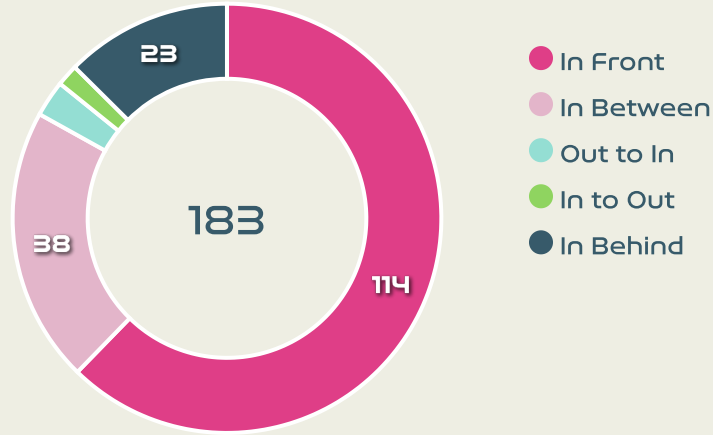

#	Player	Offers Made	Offers Received	% Made & Received
1	YAMASHITA Ayaka	6	2	33.3%
2	SHIMIZU Risa	66	16	24.2%
3	MINAMI Moeka	32	13	40.6%
4	KUMAGAI Saki	29	18	62.1%
7	MIYAZAWA Hinata	58	23	39.7%
10	NAGANO Fuka	57	22	38.6%
11	TANAKA Mina	46	16	34.8%
13	ENDO Jun	44	16	36.4%
14	HASEGAWA Yui	94	32	34%
15	FUJINO Aoba	47	13	27.7%
23	ISHIKAWA Rion	22	18	81.8%
8	NAOMOTO Hikaru	8	3	37.5%
9	UEKI Riko	23	8	34.8%
17	SEIKE Kiko	11	5	45.5%
22	CHIBA Remina	9	3	33.3%

Movement to Receive

Movement Types by Phase

Final Third Phase

Progression Phase

Build Up Phase

All Movement Types

- In Front
- In Between
- Out to In
- In to Out
- In Behind

Top Ranked Players