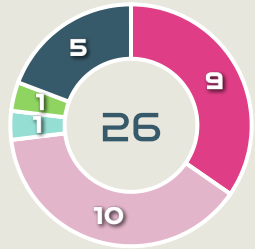

Movement to Receive

Movement Types by Phase

Final Third Phase