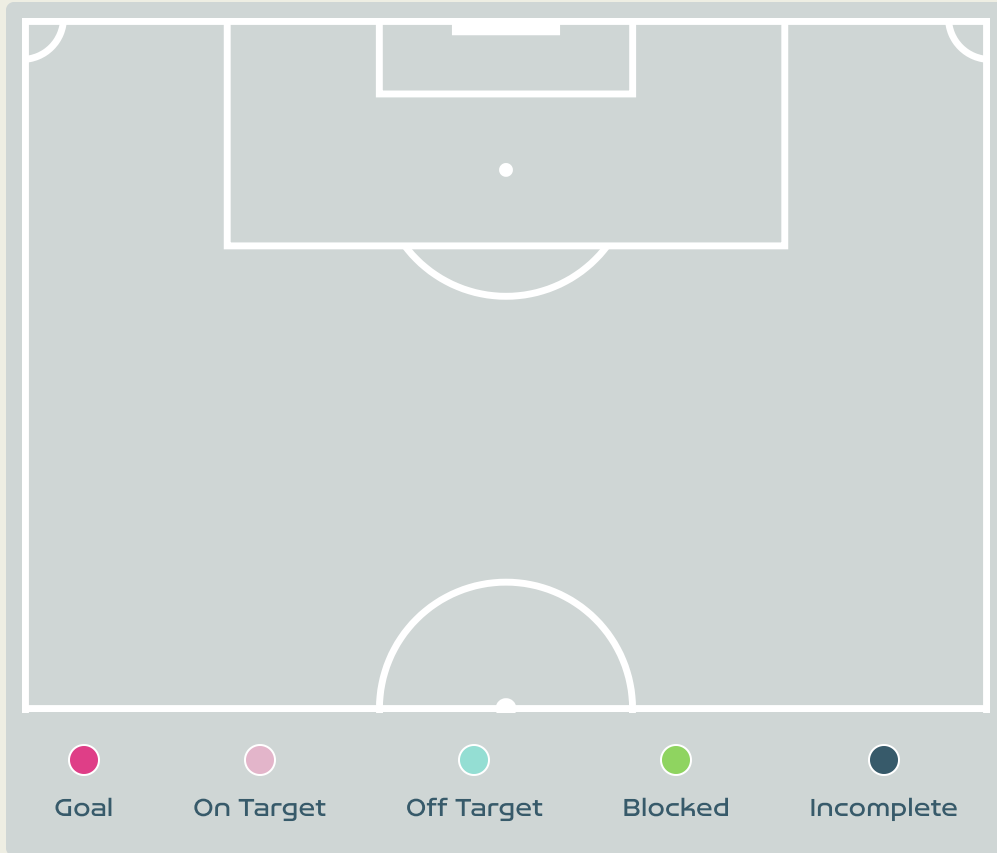

Attempts at Goal

Zambia

Key	Outcome	Shots
●	Goals	0
●	On Target	0
●	Off Target	0
●	Blocked	0
●	Incomplete	0