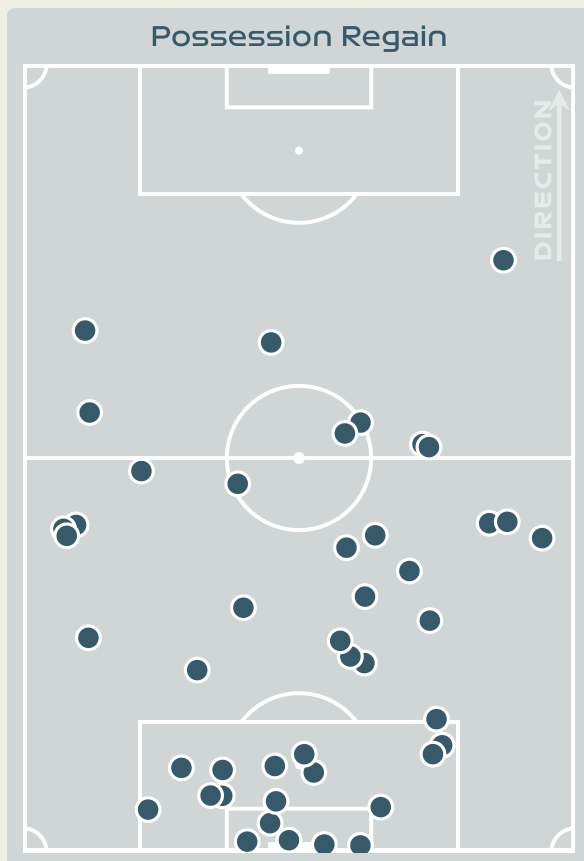

31

Tackles

3.1

Possession Actions / Defensive Action

Blocks

Possession Contests

Most Possession Regains

10
MUSONDA Catherine
 GOALKEEPER