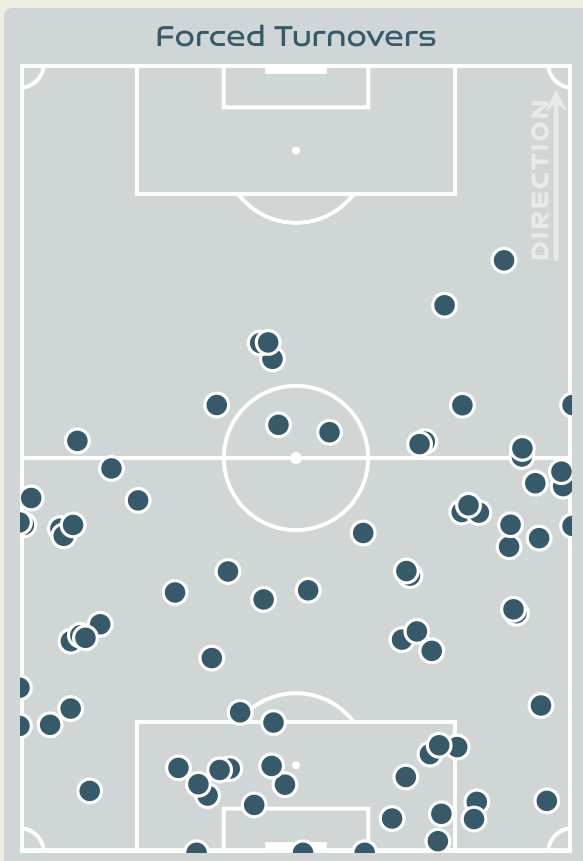

31

Tackles

3.1

Possession Actions / Defensive Action

Blocks

Possession Contests

Most Possession Regains

10
MUSONDA Catherine
 GOALKEEPER