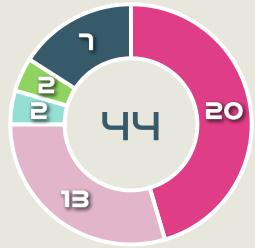

#	Player	Offers Made	Offers Received	% Made & Received
1	YAMASHITA Ayaka	6	2	33.3%
2	SHIMIZU Risa	66	16	24.2%
3	MINAMI Moeka	32	13	40.6%
4	KUMAGAI Saki	29	18	62.1%
7	MIYAZAWA Hinata	58	23	39.7%
10	NAGANO Fuka	57	22	38.6%
11	TANAKA Mina	46	16	34.8%
13	ENDO Jun	44	16	36.4%
14	HASEGAWA Yui	94	32	34%
15	FUJINO Aoba	47	13	27.7%
23	ISHIKAWA Rion	22	18	81.8%
8	NAOMOTO Hikaru	8	3	37.5%
9	UEKI Riko	23	8	34.8%
17	SEIKE Kiko	11	5	45.5%
22	CHIBA Remina	9	3	33.3%

Movement to Receive

Movement Types by Phase

Final Third Phase

Progression Phase

Build Up Phase

All Movement Types

- In Front
- In Between
- Out to In
- In to Out
- In Behind

Top Ranked Players