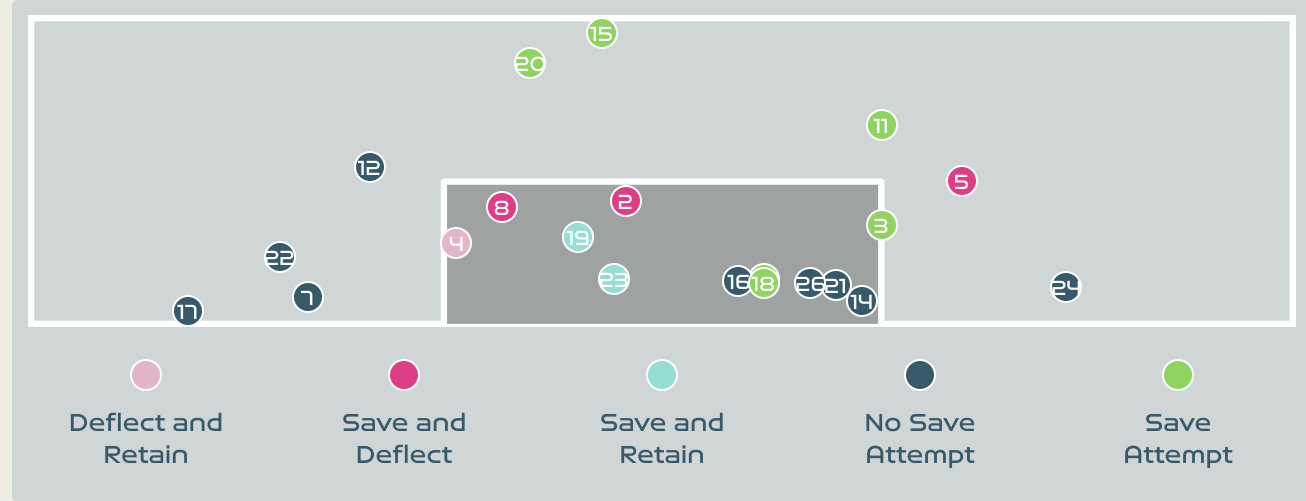

Total Involvements

Goalkeeping Distribution

Goalkeeping Distribution

Goal Prevention

26
Total Attempts on Goal Faced

45
Save %

Total Attempts on Goal Faced	Total Goal Interventions	Save & Retain	Deflect & Retain	Save & Deflect	Save Attempt	No Save Attempt
26	5	2	0	3	6	14

Goal Prevention

Total Attempts on Goal Faced	Total Goal Interventions	Save & Retain	Deflect & Retain	Save & Deflect	Save Attempt	No Save Attempt
0	0	0	0	0	0	0

Aerial Control

Delivery Types Faced

Total	In Swing	Out Swing	Driven	Lofted	Cutback	Push
25	2	3	3	8	2	7

Aerial Control

Delivery Types Faced

Total	In Swing	Out Swing	Driven	Lofted	Cutback	Push
4	1	0	1	1	0	1

SET PLAYS

Zambia v Japan

Set Plays - Corners

Delivery Type	From Left Side	From Right Side	Total
Direct to Area	0	0	0
Short	0	1	1
Edge of Penalty Area	0	0	0