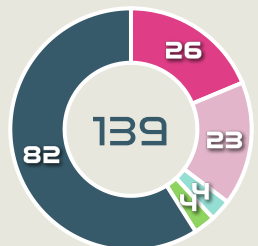

Type	Player	Movements
In Front	12 KATONGO Evarine	46
In Between	12 KATONGO Evarine	15
Out to In	17 KUNDANANJI Racheal	2
In to Out	11 BANDA Barbra	1
In Behind	11 BANDA Barbra	10

Movement Types Pitch Third

Movement to Receive

Movement Types by Phase

Final Third Phase

Progression Phase

Build Up Phase

All Movement Types

- In Front
- In Between
- Out to In
- In to Out
- In Behind

Top Ranked Players