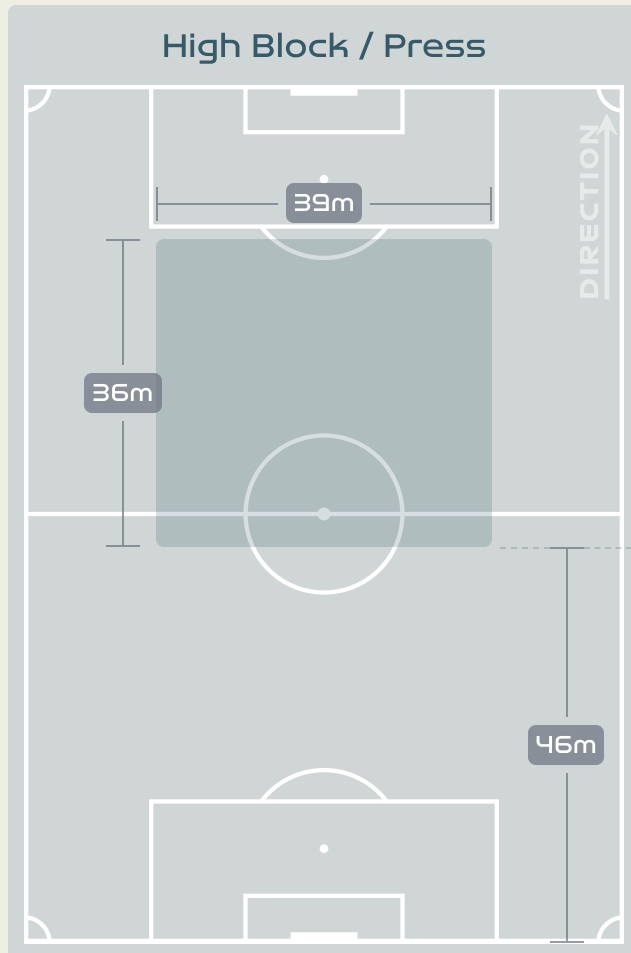

ISHIKAWA Rion

RIGHT BACK

#	Player	Total Possession Regains
1	YAMASHITA Ayaka	1
2	SHIMIZU Risa	3
3	MINAMI Moeka	3
4	KUMAGAI Saki	4
7	MIYAZAWA Hinata	3
10	NAGANO Fuka	5
11	TANAKA Mina	1
13	ENDO Jun	2
14	HASEGAWA Yui	5
15	FUJINO Aoba	6
23	ISHIKAWA Rion	8
8	NAOMOTO Hikaru	1
9	UEKI Riko	2
17	SEIKE Kiko	0
22	CHIBA Remina	0

Defensive Line Height & Team Length

Zambia

Defensive Line Height & Team Length

Defensive Pressure

Zambia

Japan

288	Total Pressures	233
40	Direct Pressures	43
1.47s	Avg Pressure Duration	1.5s
79	Forced Turnovers	84
10.46s	Ball Recovery Time	8.69s
127	Pushing on into Pressing	92
247	Pushing on	245
54	Pressing Direction Inside	27
178	Pressing Direction Outside	130