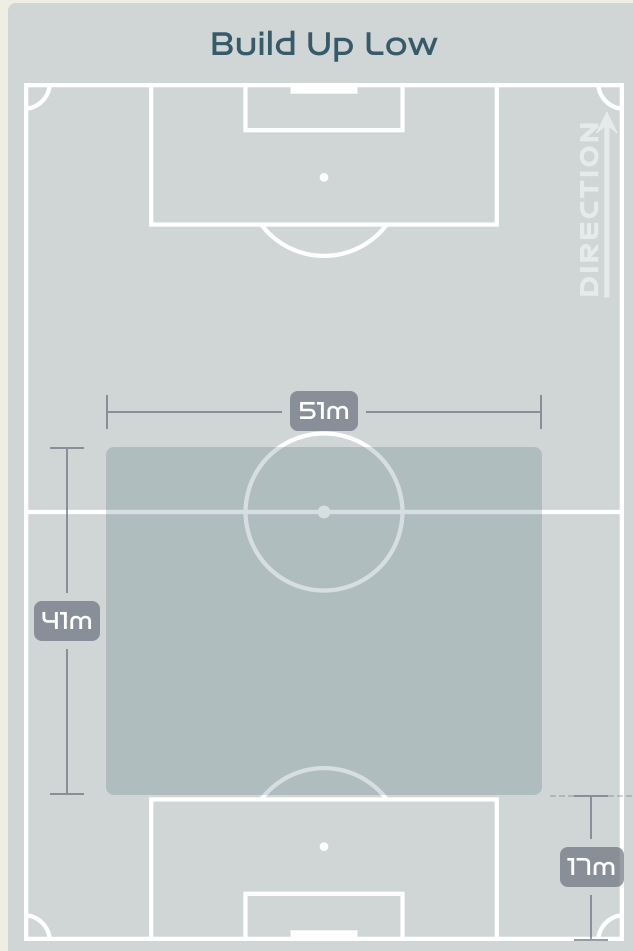

Zambia

Phases of Play

Japan

IN POSSESSION

OUT OF POSSESSION

IN POSSESSION

Zambia v Japan

In Possession Line Height & Team Length

In Possession Line Height & Team Length

Line Breaks

Zambia

Attempted Line Breaks

125

Attempted Line Breaks **1**

Inside Shape **1**

Outside Shape **0**