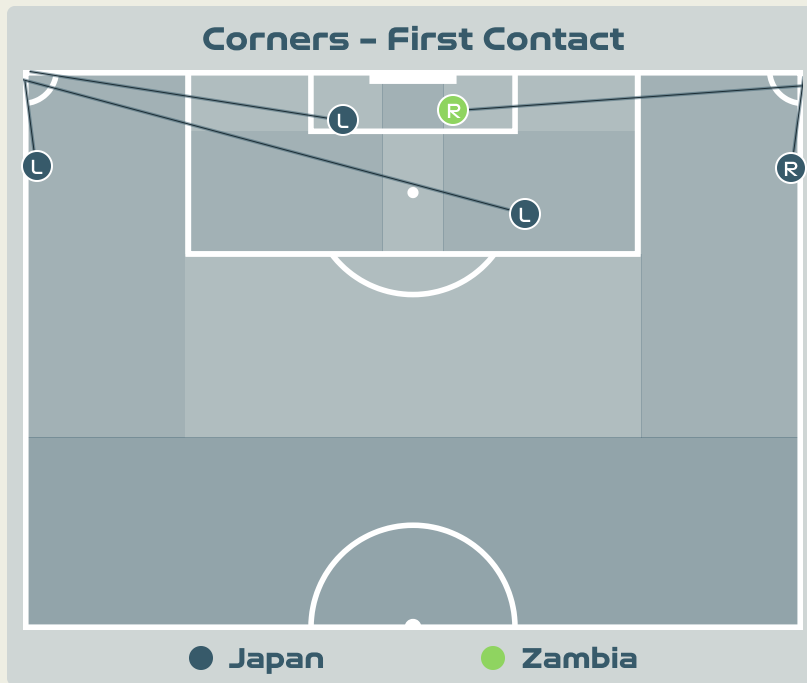

Aerial Control

Delivery Types Faced

Total	In Swing	Out Swing	Driven	Lofted	Cutback	Push
4	1	0	1	1	0	1

SET PLAYS

Zambia v Japan

Set Plays - Corners

Delivery Type	From Left Side	From Right Side	Total
Direct to Area	0	0	0
Short	0	1	1
Edge of Penalty Area	0	0	0

Delivery Style	Total
Inswing	0
Outswing	0
Driven	0

Free Kicks	
Type	Total
Direct	4
Direct (on target)	0
Direct (off target)	0
Indirect	9

Top 5 Player First Contacts		
Player	Team	Total
BANDA Susan	Zambia	1

Set Plays - Corners

Delivery Type	From Left Side	From Right Side	Total
Direct to Area	3	1	4
Short	1	1	2
Edge of Penalty Area	0	0	0

Delivery Style	Total
Inswing	1
Outswing	0
Driven	1

Free Kicks	
Type	Total
Direct	9
Direct (on target)	0
Direct (off target)	1
Indirect	1