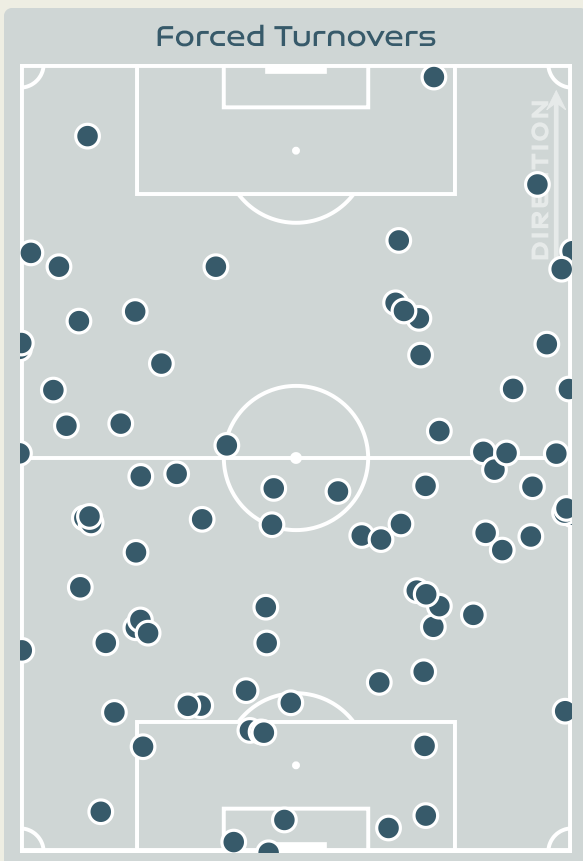

33

Tackles

5.26

Possession Actions / Defensive Action

Blocks

Possession Contests

Most Possession Regains

8

ISHIKAWA Rion

RIGHT BACK

#	Player	Total Possession Regains
1	YAMASHITA Ayaka	1
2	SHIMIZU Risa	3
3	MINAMI Moeka	3
4	KUMAGAI Saki	4
7	MIYAZAWA Hinata	3
10	NAGANO Fuka	5
11	TANAKA Mina	1
13	ENDO Jun	2
14	HASEGAWA Yui	5
15	FUJINO Aoba	6
23	ISHIKAWA Rion	8
8	NAOMOTO Hikaru	1
9	UEKI Riko	2
17	SEIKE Kiko	0
22	CHIBA Remina	0