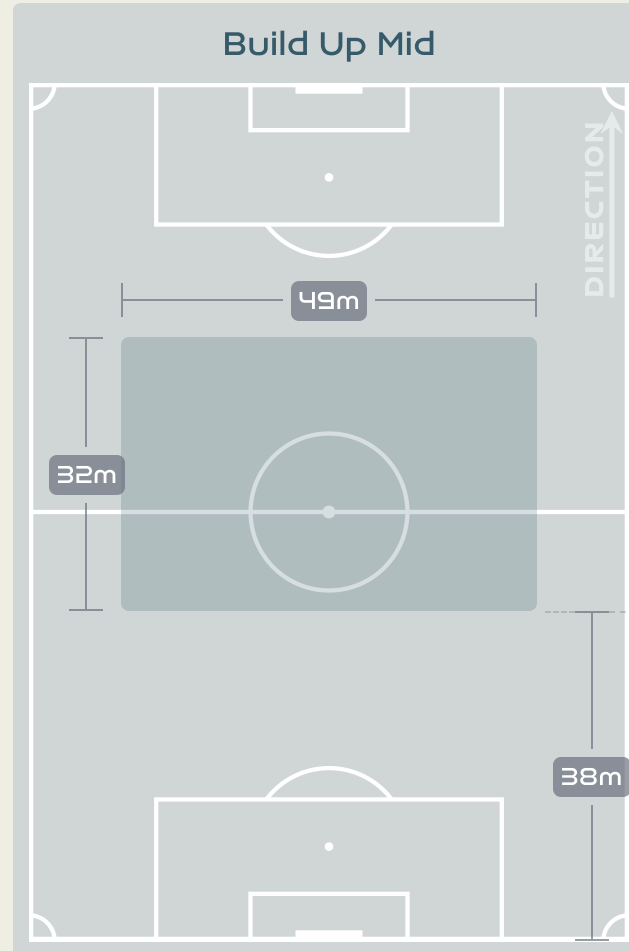

In Possession Line Height & Team Length

Line Breaks

Spain

Attempted Line Breaks

161

Attempted Line Breaks 6

Inside Shape 3
Outside Shape 3

Attempted Line Breaks 61