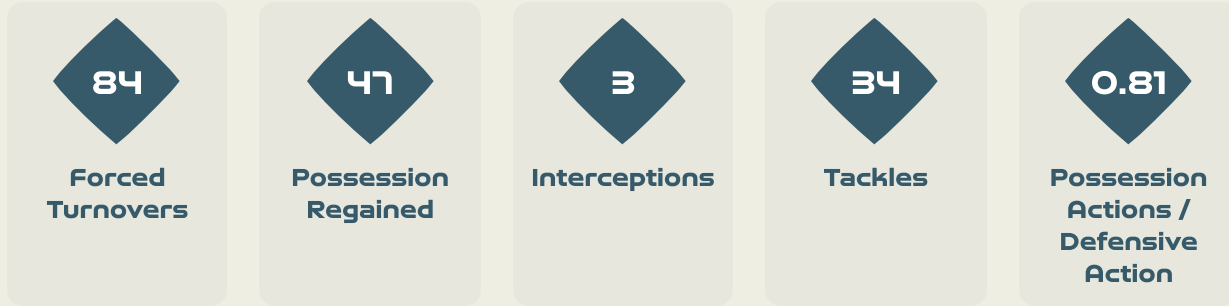

Defensive Actions