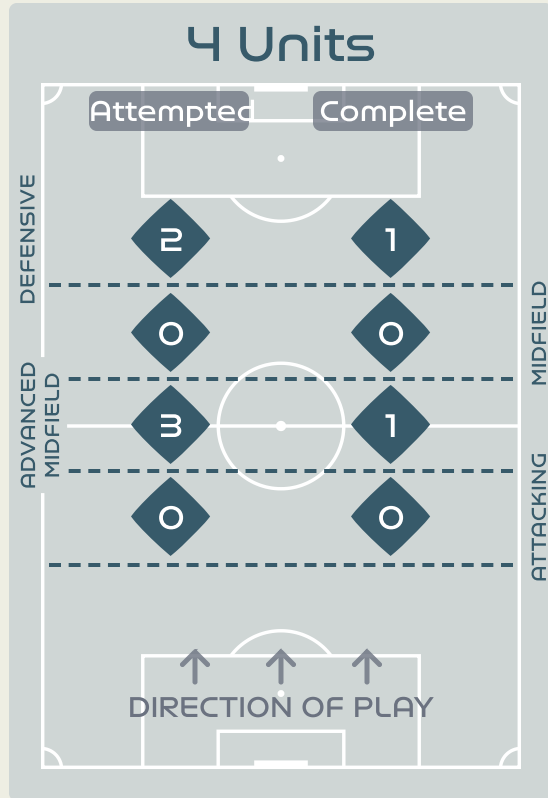

In Possession Line Height & Team Length

Line Breaks

Spain

Attempted Line Breaks

161

Attempted Line Breaks 6

Inside Shape 3
Outside Shape 3

Attempted Line Breaks 61

Inside Shape 31
Outside Shape 30

Attempted Line Breaks 94

Inside Shape 57
Outside Shape 37

Line Breaks

Costa Rica

Attempted Line Breaks

81

Attempted Line Breaks 5

Inside Shape 3

Outside Shape 2

Attempted Line Breaks 57

Inside Shape 46

Outside Shape 11

Attempted Line Breaks 19

Inside Shape 15

Outside Shape 4