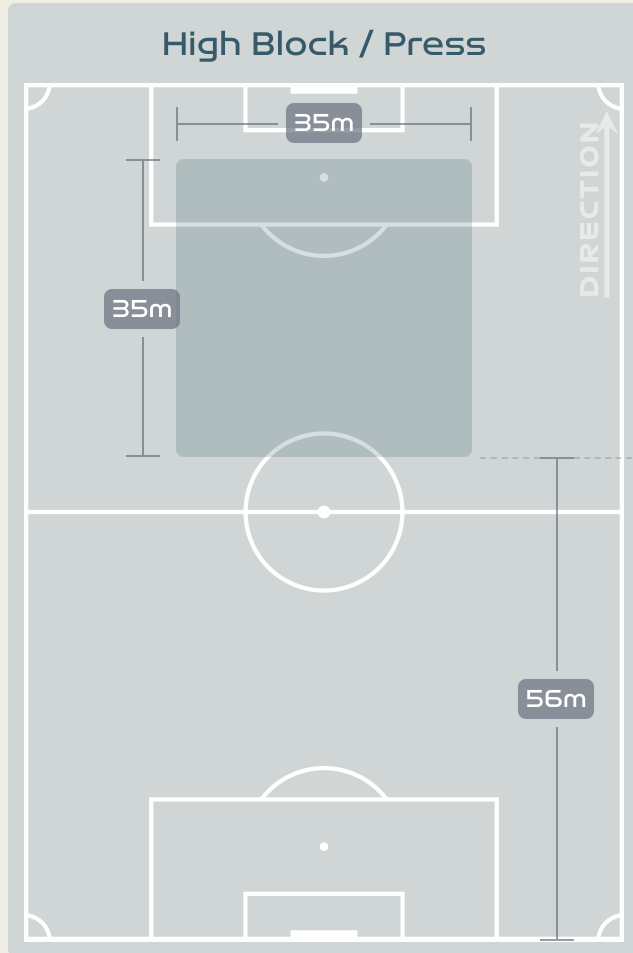

Defensive Actions

Blocks

Possession Contests

Most Possession Regains

#	Player	Total Possession Regains
23	SOLERA Daniela	11
3	COTO Maria Paula	5
4	BENAVIDES Mariana	0
5	DEL CAMPO GUTIERREZ Valeria	4
7	HERRERA Melissa	2
9	SALAS Maria Paula	2
10	VILLALOBOS Gloriana	8
12	ELIZONDO Maria Paula	2
14	CHINCHILLA Priscilla	3
16	ALVARADO Katherine	4
20	VILLALOBOS Fabiola	6
15	GRANADOS Cristin	0
19	PINELL Alexandra	0
21	SCOTT Sheika	0

Defensive Line Height & Team Length

Defensive Line Height & Team Length

Defensive Pressure

Spain

96	Total Pressures	318
34	Direct Pressures	58
1.53s	Avg Pressure Duration	1.48s
55	Forced Turnovers	84
4.94s	Ball Recovery Time	15.09s
27	Pushing on into Pressing	125
75	Pushing on	252
16	Pressing Direction Inside	32
38	Pressing Direction Outside	179