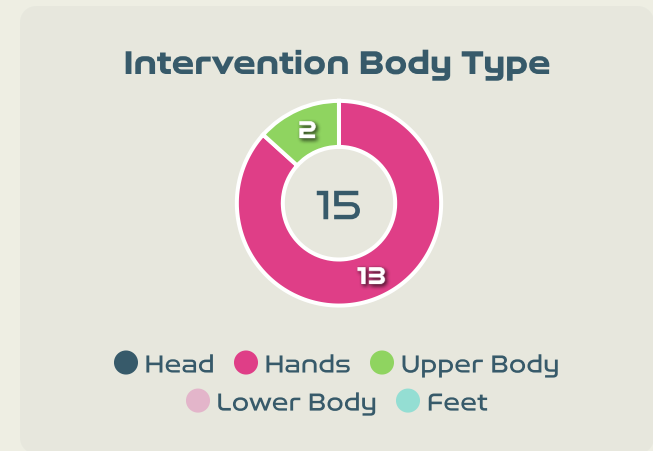

Goal Prevention

Total Attempts on Goal Faced	Total Goal Interventions	Save & Retain	Deflect & Retain	Save & Deflect	Save Attempt	No Save Attempt
1	0	0	0	0	0	1

Goal Prevention

47
Total Attempts on Goal Faced