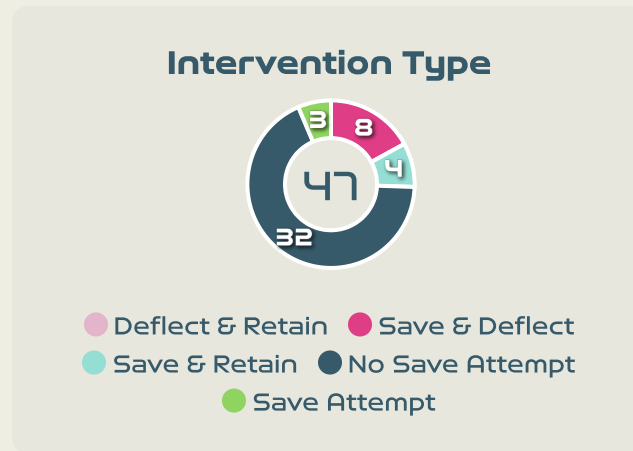

Goal Prevention

Total Attempts on Goal Faced	Total Goal Interventions	Save & Retain	Deflect & Retain	Save & Deflect	Save Attempt	No Save Attempt
1	0	0	0	0	0	1

Goal Prevention

47
Total Attempts on Goal Faced