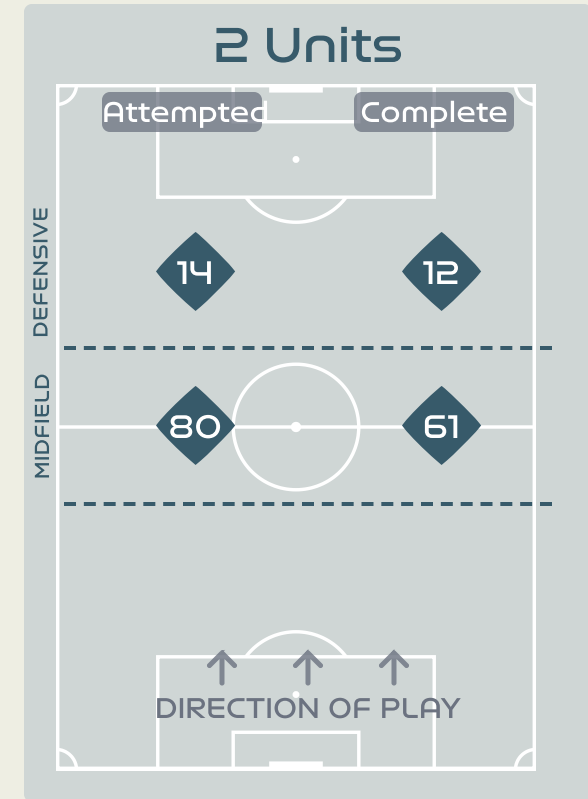

Attempted Line Breaks 94

Inside Shape 57
Outside Shape 37