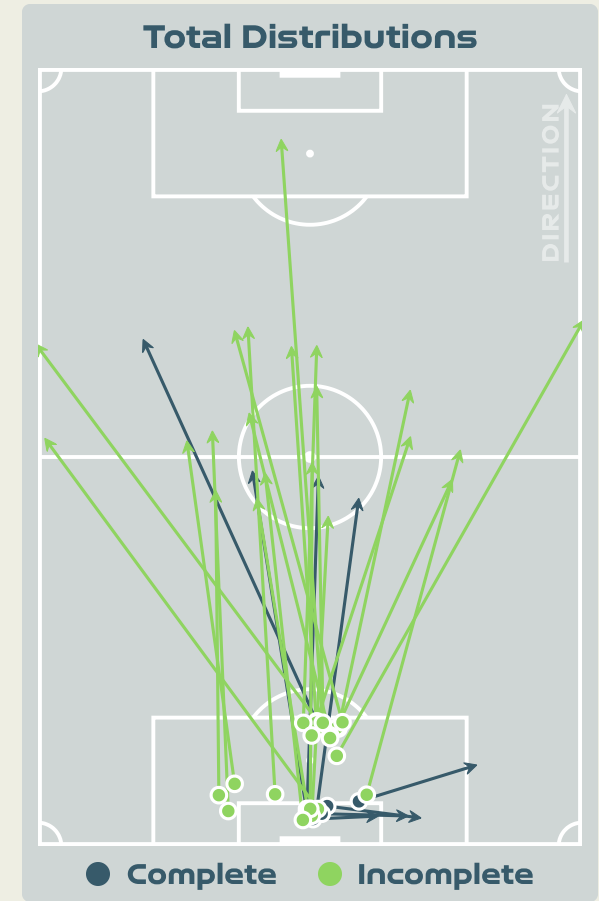

Goal Prevention

Total Attempts on Goal Faced	Total Goal Interventions	Save & Retain	Deflect & Retain	Save & Deflect	Save Attempt	No Save Attempt
1	0	0	0	0	0	1

Goal Prevention

47
Total Attempts on Goal Faced