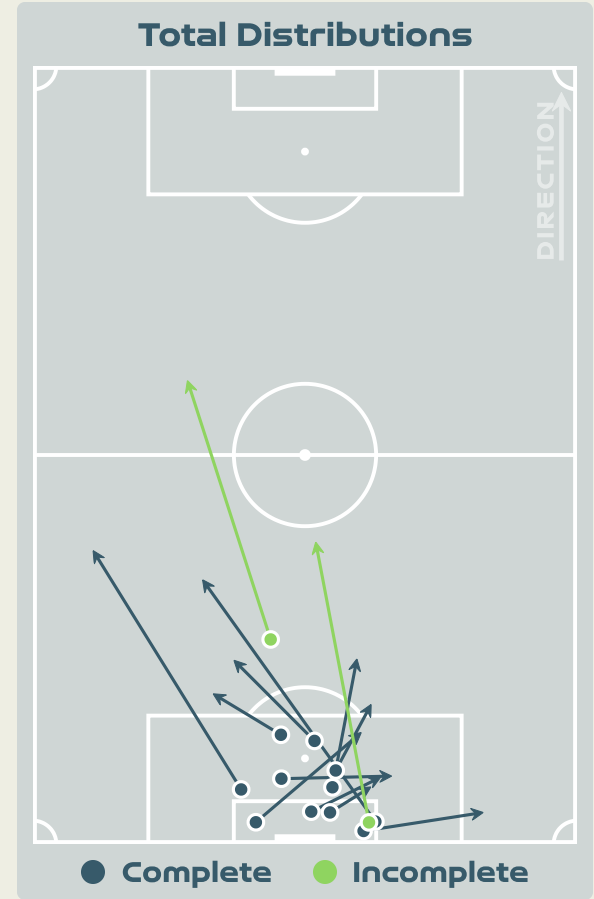

Goalkeeping Distribution