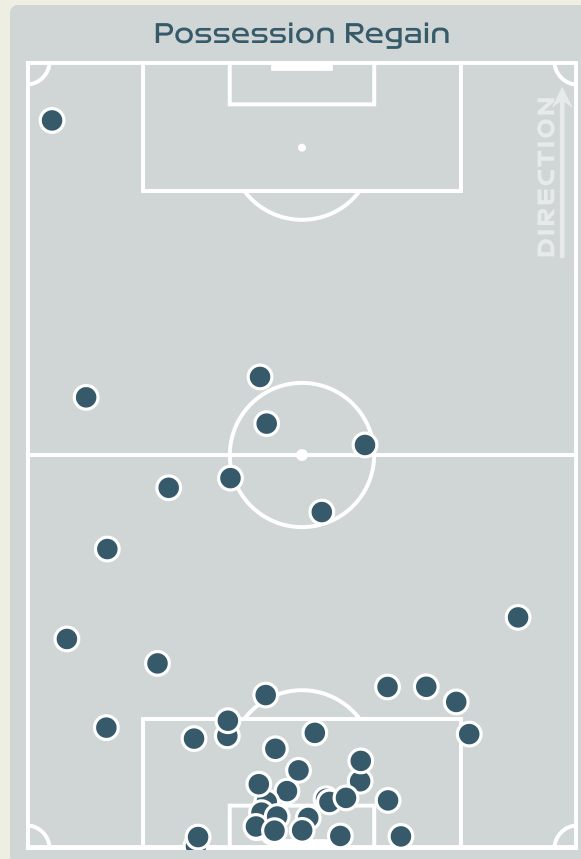

Movement Types by Phase

Final Third Phase

Progression Phase

Build Up Phase

All Movement Types

- In Front
- In Between
- Out to In
- In to Out
- In Behind

Top Ranked Players

Type	Player	Movements
In Front	16 ALVARADO Katherine	5
In Between	16 ALVARADO Katherine	7
Out to In	7 HERRERA Melissa	3
In to Out	7 HERRERA Melissa	1
In Behind	14 CHINCHILLA Priscilla	6

Defensive Actions

Blocks

Possession Contests

Most Possession Regains

#	Player	Total Possession Regains
23	SOLERA Daniela	11
3	COTO Maria Paula	5
4	BENAVIDES Mariana	0
5	DEL CAMPO GUTIERREZ Valeria	4
7	HERRERA Melissa	2
9	SALAS Maria Paula	2
10	VILLALOBOS Gloriana	8
12	ELIZONDO Maria Paula	2
14	CHINCHILLA Priscilla	3
16	ALVARADO Katherine	4
20	VILLALOBOS Fabiola	6
15	GRANADOS Cristin	0
19	PINELL Alexandra	0
21	SCOTT Sheika	0