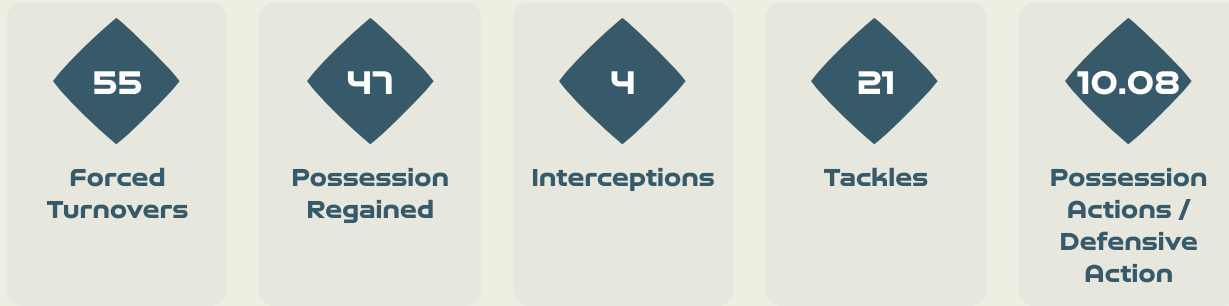

Defensive Actions

#	Player	Total Possession Regains
1	RODRIGUEZ Misa	0
2	BATLLE Ona	7
3	ABELLEIRA Teresa	7
4	PAREDES Irene	6
5	ANDRES Ivana	4
6	BONMATI Aitana	3
9	GONZALEZ Esther	0
10	HERMOSO Jennifer	2
18	PARALLUELO Salma	1
19	CARMONA Olga	9
22	DEL CASTILLO Athenea	2
8	CALDENTY Mariona	0
11	PUTELLAS Alexia	0
12	HERNANDEZ Oihane	1
17	REDONDO Alba	2
21	ZORNOZA Claudia	3