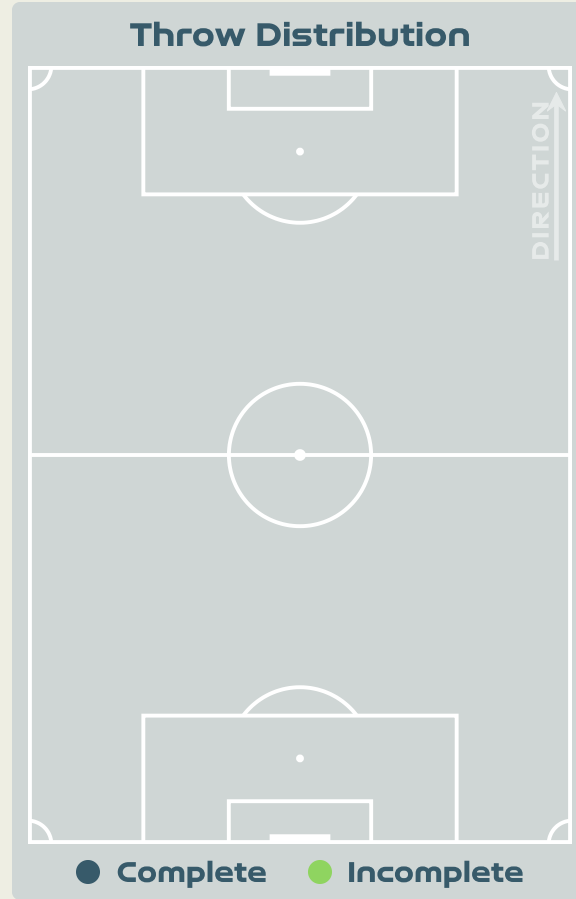

Goalkeeping Distribution