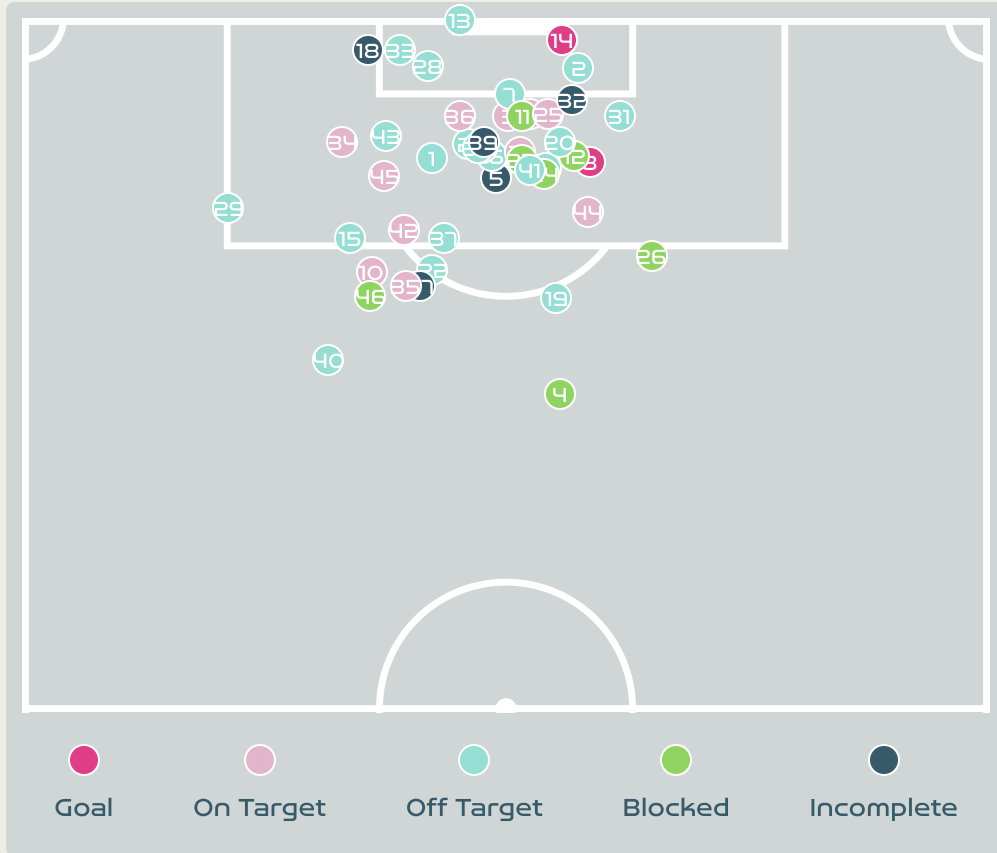

Attempts at Goal

Key	Outcome	Shots
●	Goals	2
●	On Target	12
●	Off Target	20
●	Blocked	7
●	Incomplete	5