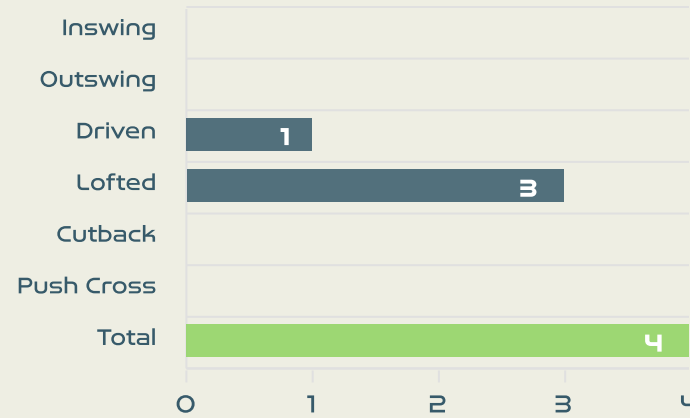

Attempts at Goal

Key	Outcome	Shots
●	Goals	0
●	On Target	0
●	Off Target	1
●	Blocked	0
●	Incomplete	0

Attempts at Goal

Costa Rica

Time	Player	Outcome	Body Part	Delivery Type
9	7 HERRERA Melissa	Off Target	Left Foot	Pass

Crosses (Open Play)

#	Player	Inswing	Outswing	Driven	Lofted	Cutback	Push Cross	Total Attempted
1	RODRIGUEZ Misa	0	0	0	0	0	0	0
2	BATLLE Ona	0	3	0	5	0	0	8
3	ABELLEIRA Teresa	1	2	0	0	0	0	3
4	PAREDES Irene	0	0	0	1	0	0	1
5	ANDRES Ivana	0	0	0	1	0	0	1
6	BONMATI Aitana	0	1	1	2	0	0	4
9	GONZALEZ Esther	0	0	0	0	0	1	1
10	HERMOSO Jennifer	0	0	0	0	0	3	3
18	PARALLUELO Salma	0	1	0	1	0	3	5
19	CARMONA Olga	0	3	2	4	0	2	11
22	DEL CASTILLO Athenea	0	0	1	0	1	4	6
8	CALDENTEY Mariona	0	0	0	1	1	0	2
11	PUTELLAS Alexia	0	0	0	0	0	0	0
12	HERNANDEZ Oihane	0	0	0	0	0	2	2
17	REDONDO Alba	0	0	0	0	0	1	1
21	ZORNOZA Claudia	0	0	0	0	0	0	0

Crosses (Open Play)

Delivery Type

#	Player	Inswing	Outswing	Driven	Lofted	Cutback	Push Cross	Total
23	SOLERA Daniela	0	0	0	0	0	0	0
3	COTO Maria Paula	0	0	0	0	0	0	0
4	BENAVIDES Mariana	0	0	0	0	0	0	0
5	DEL CAMPO GUTIERREZ Valeria	0	0	0	0	0	0	0
7	HERRERA Melissa	0	0	1	2	0	0	3
9	SALAS Maria Paula	0	0	0	0	0	0	0
10	VILLALOBOS Gloriana	0	0	0	0	0	0	0
12	ELIZONDO Maria Paula	0	0	0	0	0	0	0
14	CHINCHILLA Priscilla	0	0	0	1	0	0	1
16	ALVARADO Katherine	0	0	0	0	0	0	0
20	VILLALOBOS Fabiola	0	0	0	0	0	0	0
15	GRANADOS Cristin	0	0	0	0	0	0	0
19	PINELL Alexandra	0	0	0	0	0	0	0
21	SCOTT Sheika	0	0	0	0	0	0	0