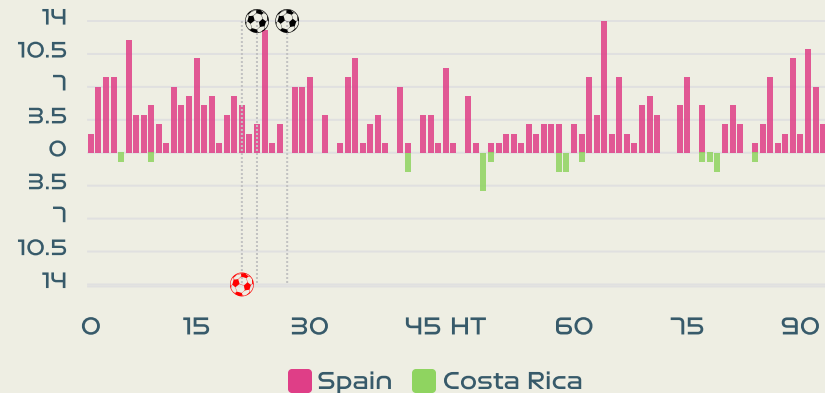

Distribution in the Final Third

Match Summary - Key Statistics

Spain

Costa Rica

Possession

Total	64.7%	16.5%	18.8%	Total
3	Goals			0
46 (14)	Attempts at Goal (On Target)			1 (0)
581 (521)	Total Passes (Complete)			158 (76)
90 %	Pass Completion %			48 %
123	Completed Line Breaks			31
15	Defensive Line Breaks			4
356	Receptions in the Final Third			16
70	Crosses			5
39	Ball Progressions			11
96 (34)	Defensive Pressures Applied (Direct Pressures)			318 (58)
55	Forced Turnovers			84
126	Second Balls			62
111.8 km	Total Distance Covered			107.1 km
6 km	Zone 4 - Low Speed Sprinting: 19-23km/h			4.9 km