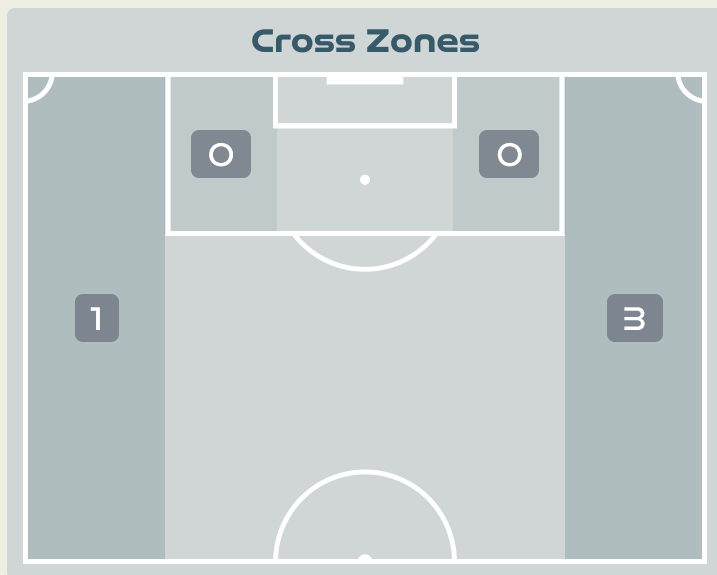

Crosses (Open Play)