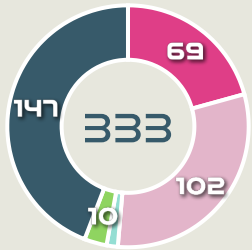

Movement to Receive

Movement Types by Phase

Final Third Phase