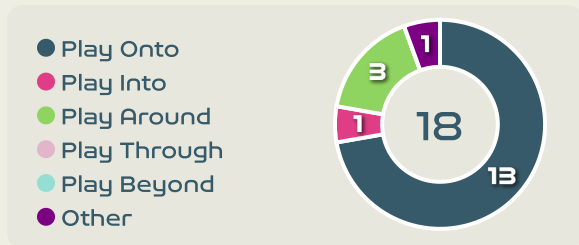

Goal Prevention

Total Attempts on Goal Faced	Total Goal Interventions	Save & Retain	Deflect & Retain	Save & Deflect	Save Attempt	No Save Attempt
1	0	0	0	0	0	1

Goal Prevention

47
Total Attempts on Goal Faced