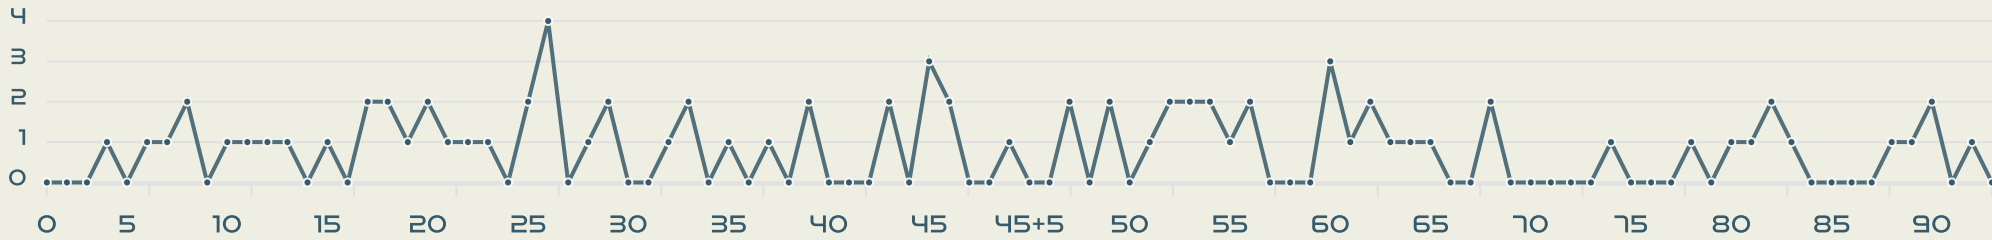

Costa Rica GK Involvement Timeline