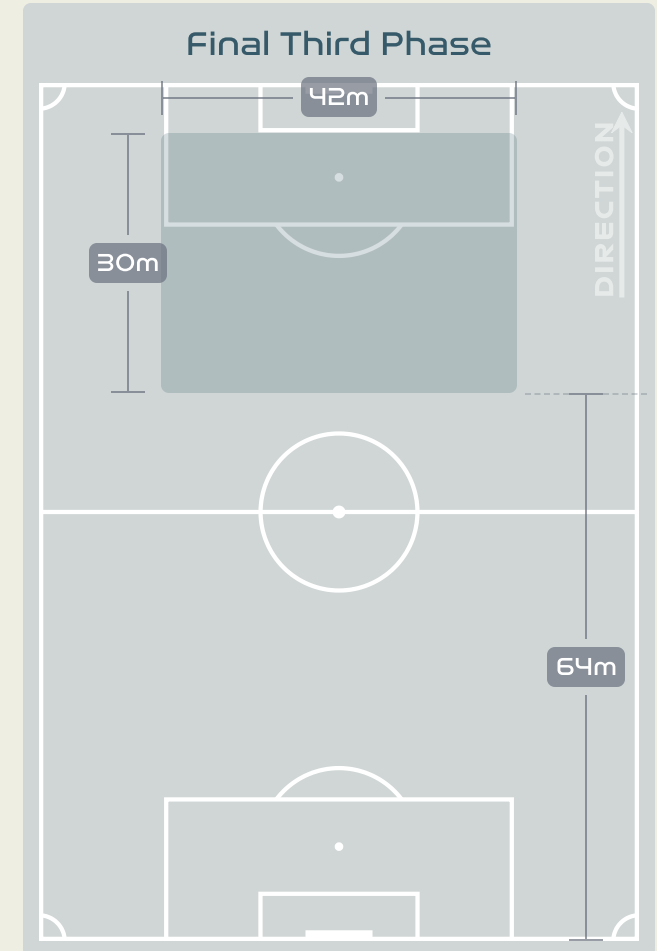

In Possession Line Height & Team Length

Line Breaks

Spain

Attempted Line Breaks

161

Attempted Line Breaks 6

Inside Shape 3
Outside Shape 3

Attempted Line Breaks 61