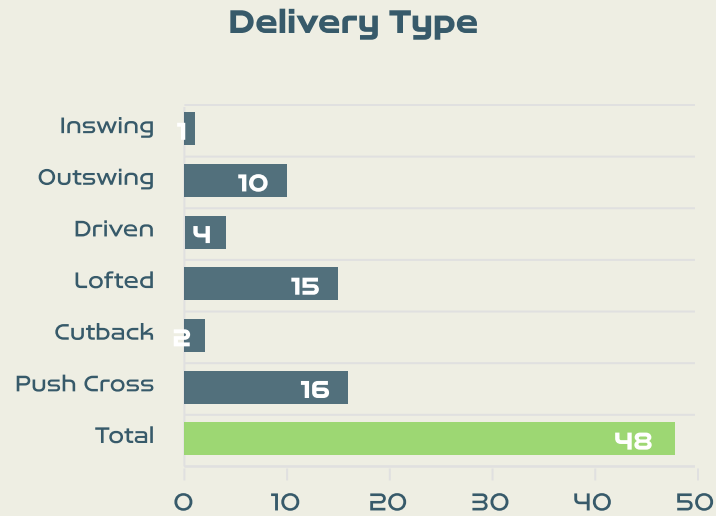

Crosses (Open Play)

#	Player	Inswing	Outswing	Driven	Lofted	Cutback	Push Cross	Total Attempted
1	RODRIGUEZ Misa	0	0	0	0	0	0	0
2	BATLLE Ona	0	3	0	5	0	0	8
3	ABELLEIRA Teresa	1	2	0	0	0	0	3
4	PAREDES Irene	0	0	0	1	0	0	1
5	ANDRES Ivana	0	0	0	1	0	0	1
6	BONMATI Aitana	0	1	1	2	0	0	4
9	GONZALEZ Esther	0	0	0	0	0	1	1
10	HERMOSO Jennifer	0	0	0	0	0	3	3
18	PARALLUELO Salma	0	1	0	1	0	3	5
19	CARMONA Olga	0	3	2	4	0	2	11
22	DEL CASTILLO Athenea	0	0	1	0	1	4	6
8	CALDENTEY Mariona	0	0	0	1	1	0	2
11	PUTELLAS Alexia	0	0	0	0	0	0	0
12	HERNANDEZ Oihane	0	0	0	0	0	2	2
17	REDONDO Alba	0	0	0	0	0	1	1
21	ZORNOZA Claudia	0	0	0	0	0	0	0