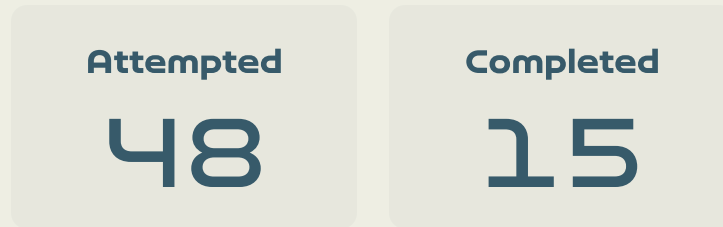

Attempts at Goal

Key	Outcome	Shots
●	Goals	0
●	On Target	0
●	Off Target	1
●	Blocked	0
●	Incomplete	0

Attempts at Goal

Costa Rica

Time	Player	Outcome	Body Part	Delivery Type
9	7 HERRERA Melissa	Off Target	Left Foot	Pass

Crosses (Open Play)

#	Player	Inswing	Outswing	Driven	Lofted	Cutback	Push Cross	Total Attempted
1	RODRIGUEZ Misa	0	0	0	0	0	0	0
2	BATLLE Ona	0	3	0	5	0	0	8
3	ABELLEIRA Teresa	1	2	0	0	0	0	3
4	PAREDES Irene	0	0	0	1	0	0	1
5	ANDRES Ivana	0	0	0	1	0	0	1
6	BONMATI Aitana	0	1	1	2	0	0	4
9	GONZALEZ Esther	0	0	0	0	0	1	1
10	HERMOSO Jennifer	0	0	0	0	0	3	3
18	PARALLUELO Salma	0	1	0	1	0	3	5
19	CARMONA Olga	0	3	2	4	0	2	11
22	DEL CASTILLO Athenea	0	0	1	0	1	4	6
8	CALDENTEY Mariona	0	0	0	1	1	0	2
11	PUTELLAS Alexia	0	0	0	0	0	0	0
12	HERNANDEZ Oihane	0	0	0	0	0	2	2
17	REDONDO Alba	0	0	0	0	0	1	1
21	ZORNOZA Claudia	0	0	0	0	0	0	0