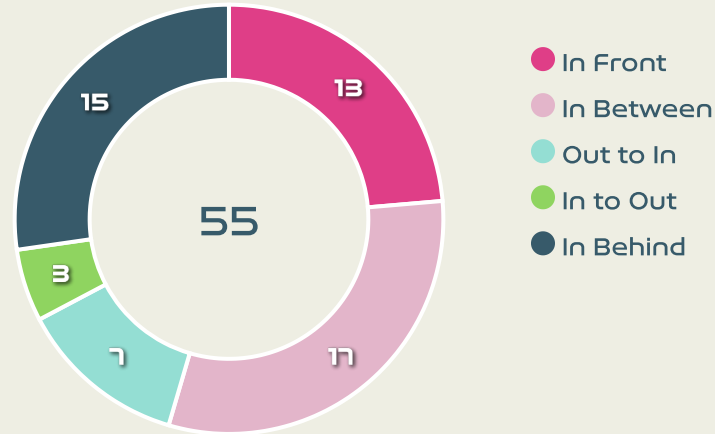

Movement Types by Phase

Final Third Phase

Progression Phase

Build Up Phase

All Movement Types

- In Front
- In Between
- Out to In
- In to Out
- In Behind

Top Ranked Players

Type	Player	Movements
In Front	16 ALVARADO Katherine	5
In Between	16 ALVARADO Katherine	7
Out to In	7 HERRERA Melissa	3
In to Out	7 HERRERA Melissa	1
In Behind	14 CHINCHILLA Priscilla	6