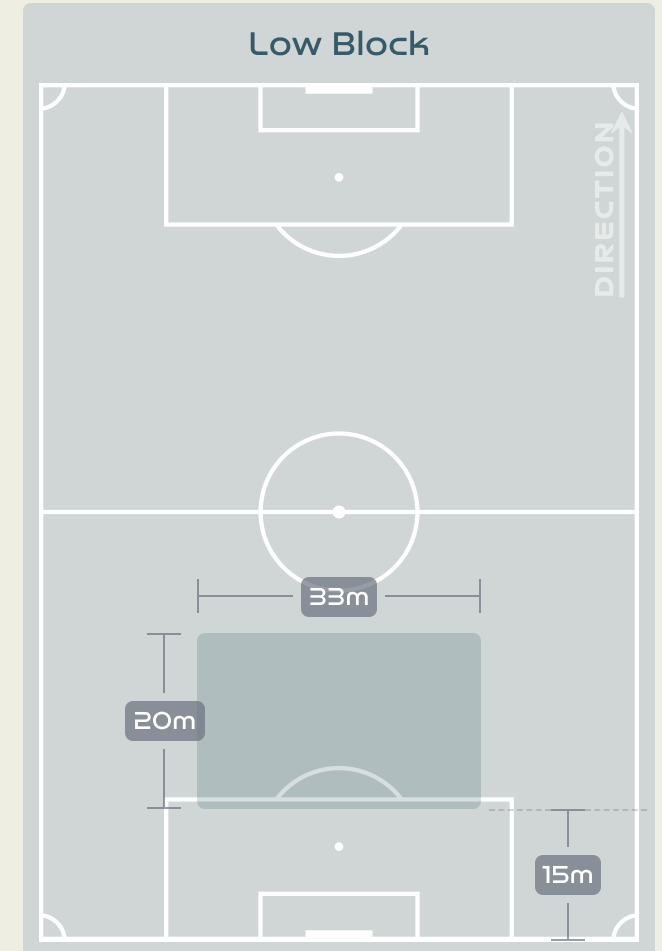

Defensive Actions

Blocks

Possession Contests

Most Possession Regains

#	Player	Total Possession Regains
23	SOLERA Daniela	11
3	COTO Maria Paula	5
4	BENAVIDES Mariana	0
5	DEL CAMPO GUTIERREZ Valeria	4
7	HERRERA Melissa	2
9	SALAS Maria Paula	2
10	VILLALOBOS Gloriana	8
12	ELIZONDO Maria Paula	2
14	CHINCHILLA Priscilla	3
16	ALVARADO Katherine	4
20	VILLALOBOS Fabiola	6
15	GRANADOS Cristin	0
19	PINELL Alexandra	0
21	SCOTT Sheika	0

Defensive Line Height & Team Length

Defensive Line Height & Team Length

Defensive Pressure

Spain

96	Total Pressures	318
34	Direct Pressures	58
1.53s	Avg Pressure Duration	1.48s
55	Forced Turnovers	84
4.94s	Ball Recovery Time	15.09s
27	Pushing on into Pressing	125
75	Pushing on	252
16	Pressing Direction Inside	32
38	Pressing Direction Outside	179