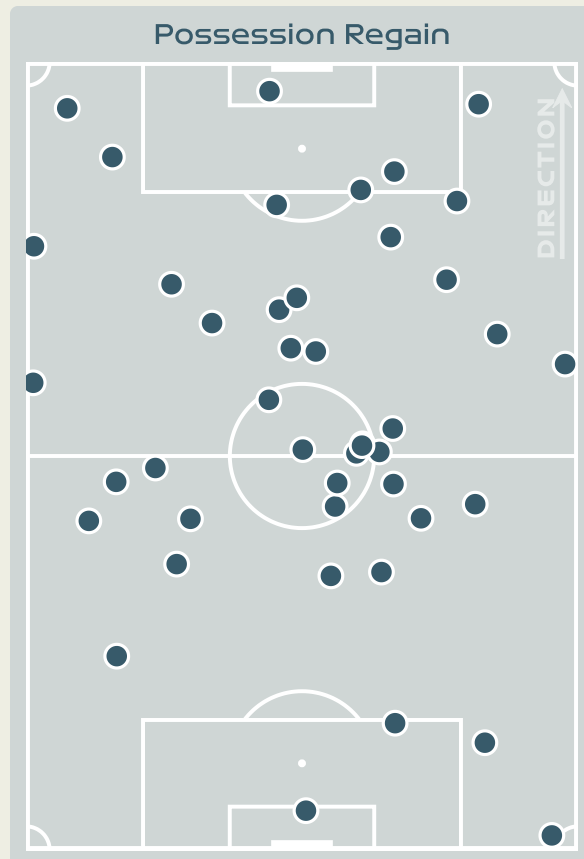

Movement Types by Phase

Final Third Phase

Progression Phase

Build Up Phase

All Movement Types

- In Front
- In Between
- Out to In
- In to Out
- In Behind

Top Ranked Players

Type	Player	Movements
In Front	16 ALVARADO Katherine	5
In Between	16 ALVARADO Katherine	7
Out to In	7 HERRERA Melissa	3
In to Out	7 HERRERA Melissa	1
In Behind	14 CHINCHILLA Priscilla	6

Defensive Actions

Blocks

Possession Contests

Most Possession Regains

#	Player	Total Possession Regains
23	SOLERA Daniela	11
3	COTO Maria Paula	5
4	BENAVIDES Mariana	0
5	DEL CAMPO GUTIERREZ Valeria	4
7	HERRERA Melissa	2
9	SALAS Maria Paula	2
10	VILLALOBOS Gloriana	8
12	ELIZONDO Maria Paula	2
14	CHINCHILLA Priscilla	3
16	ALVARADO Katherine	4
20	VILLALOBOS Fabiola	6
15	GRANADOS Cristin	0
19	PINELL Alexandra	0
21	SCOTT Sheika	0