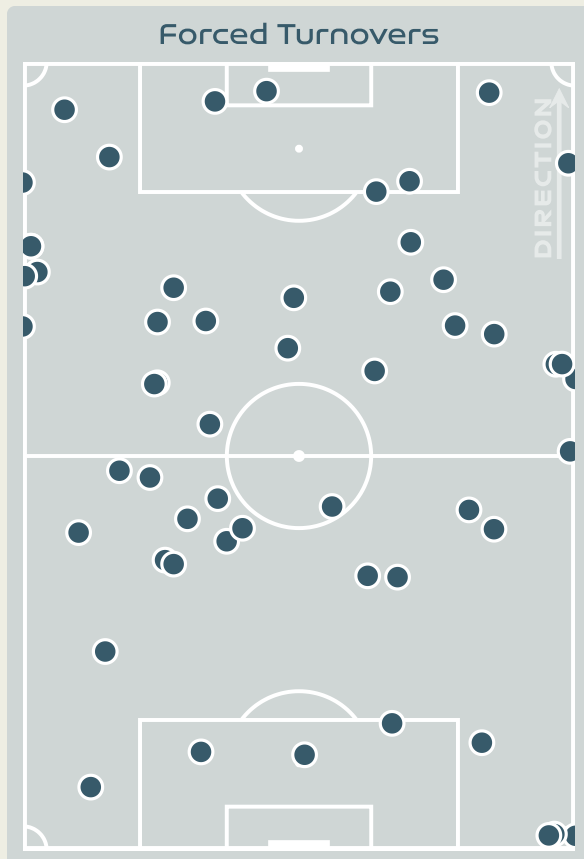

Defensive Actions

#	Player	Total Possession Regains
1	RODRIGUEZ Misa	0
2	BATLLE Ona	7
3	ABELLEIRA Teresa	7
4	PAREDES Irene	6
5	ANDRES Ivana	4
6	BONMATI Aitana	3
9	GONZALEZ Esther	0
10	HERMOSO Jennifer	2
18	PARALLUELO Salma	1
19	CARMONA Olga	9
22	DEL CASTILLO Athenea	2
8	CALDENTY Mariona	0
11	PUTELLAS Alexia	0
12	HERNANDEZ Oihane	1
17	REDONDO Alba	2
21	ZORNOZA Claudia	3