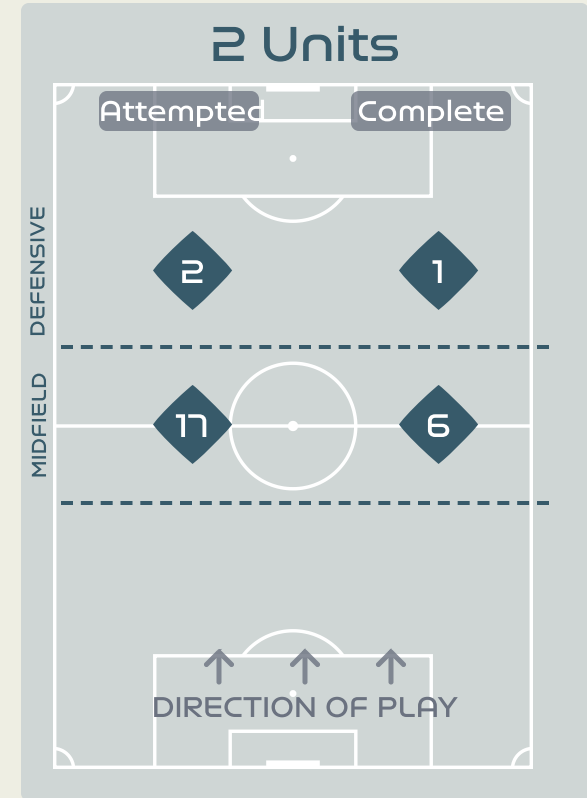

Inside Shape 3

Outside Shape 2

Attempted Line Breaks 57

Inside Shape 46

Outside Shape 11

Attempted Line Breaks 19

Inside Shape 15

Outside Shape 4

Line Breaks

					4 Units				3 Units			2 Units		Direction			Distribution Type		
#	Player	Line Breaks Attempted	Line Breaks Completed	Line Break Completion %	Attacking Line	Attacking Midfield Line	Midfield Line	Defensive Line	Attacking Line	Midfield Line	Defensive Line	Midfield Line	Defensive Line	Through	Around	Over	Pass	Cross	Ball Progression
1	RODRIGUEZ Misa	5	3	60%	0	0	0	0	5	0	0	0	0	1	0	4	5	0	0
2	BATLLE Ona	17	14	82%	0	0	0	0	3	3	0	11	0	1	11	5	12	3	2
3	ABELLEIRA Teresa	25	18	72%	0	0	0	0	3	1	1	18	2	9	7	9	19	4	2
4	PAREDES Irene	15	9	60%	2	0	0	0	5	1	0	7	0	7	5	3	13	1	1
5	ANDRES Ivana	11	7	63%	0	0	0	0	6	1	0	4	0	4	4	3	11	0	0
6	BONMATI Aitana	20	18	90%	0	0	0	1	2	4	3	7	3	7	11	2	15	1	4
9	GONZALEZ Esther	1	1	100%	0	0	0	0	0	0	0	1	0	1	0	0	1	0	0
10	HERMOSO Jennifer	20	18	90%	0	0	0	0	1	5	0	13	1	9	10	1	19	0	1
18	PARALLUELO Salma	5	2	40%	0	0	0	0	0	0	1	2	2	1	2	2	1	0	4
19	CARMONA Olga	13	9	69%	1	0	0	0	2	1	0	6	3	2	7	4	9	4	0
22	DEL CASTILLO Athenea	7	5	71%	0	0	1	0	1	1	0	2	2	2	5	0	6	0	1
8	CALDENTHEY Mariona	4	4	100%	0	0	0	0	1	0	0	2	1	2	1	1	4	0	0
11	PUTELLAS Alexia	6	5	83%	0	0	1	0	0	3	0	2	0	3	2	1	5	0	1
12	HERNANDEZ Oihane	0	0	0%	0	0	0	0	0	0	0	0	0	0	0	0	0	0	0
17	REDONDO Alba	2	2	100%	0	0	0	0	0	2	0	0	0	0	2	0	2	0	0
21	ZORNOZA Claudia	10	8	80%	0	0	0	0	1	4	0	5	0	7	1	2	10	0	0