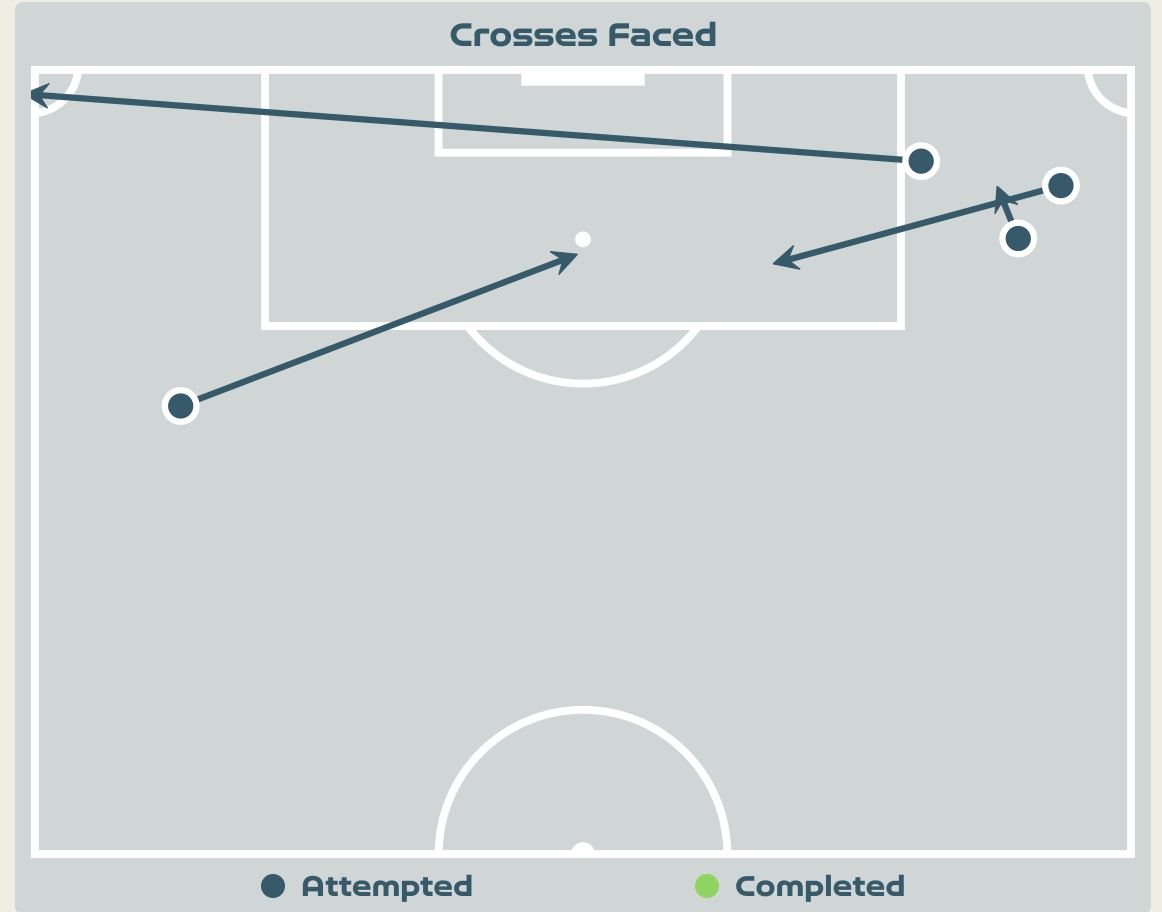

Goal Prevention

Total Attempts on Goal Faced	Total Goal Interventions	Save & Retain	Deflect & Retain	Save & Deflect	Save Attempt	No Save Attempt
1	0	0	0	0	0	1

Goal Prevention

47
Total Attempts on Goal Faced

85
Save %

Total Attempts on Goal Faced	Total Goal Interventions	Save & Retain	Deflect & Retain	Save & Deflect	Save Attempt	No Save Attempt
47	12	4	0	8	3	32

Aerial Control

Delivery Types Faced

Total	In Swing	Out Swing	Driven	Lofted	Cutback	Push
5	0	0	1	4	0	0