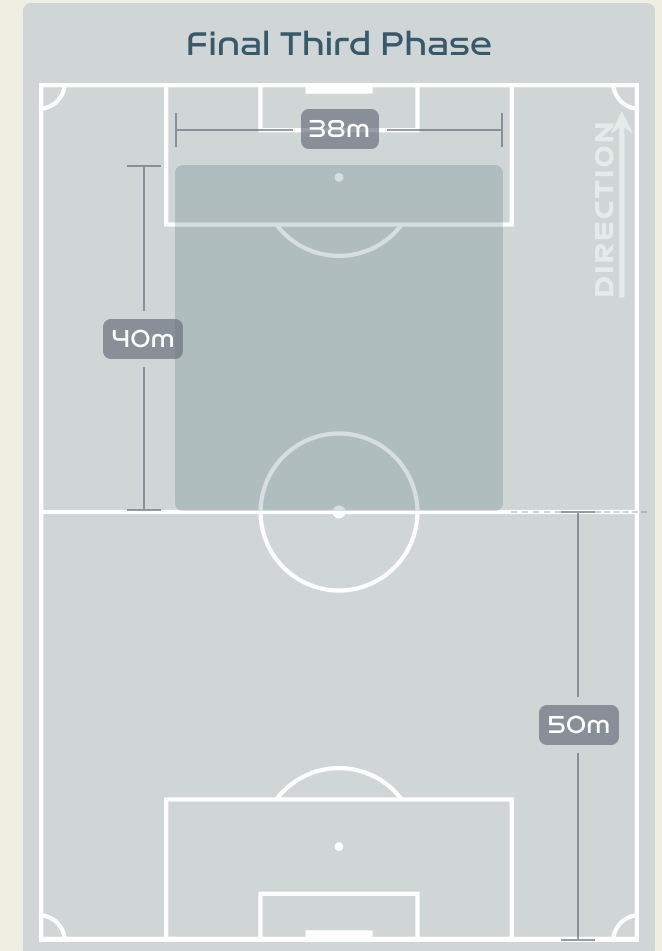

Spain

Phases of Play

Costa Rica

IN POSSESSION

OUT OF POSSESSION

IN POSSESSION

Spain v Costa Rica

In Possession Line Height & Team Length

In Possession Line Height & Team Length

Line Breaks

Spain

Attempted Line Breaks

161

Attempted Line Breaks 6

Inside Shape 3
Outside Shape 3

Attempted Line Breaks 61