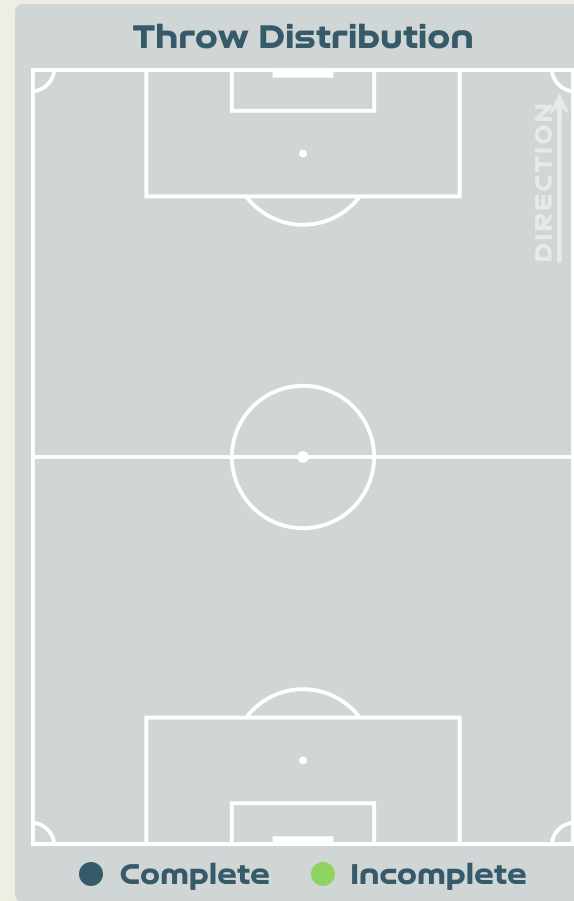

Goal Prevention

Total Attempts on Goal Faced	Total Goal Interventions	Save & Retain	Deflect & Retain	Save & Deflect	Save Attempt	No Save Attempt
1	0	0	0	0	0	1

Goal Prevention

47
Total Attempts on Goal Faced