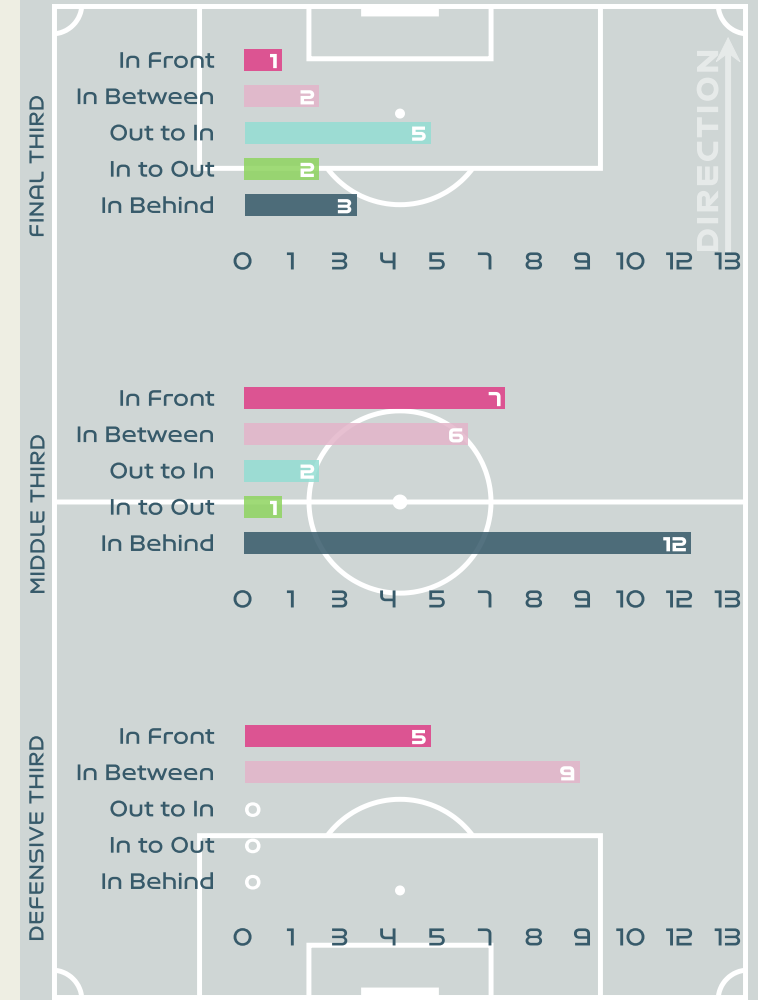

Movement Types Pitch Third