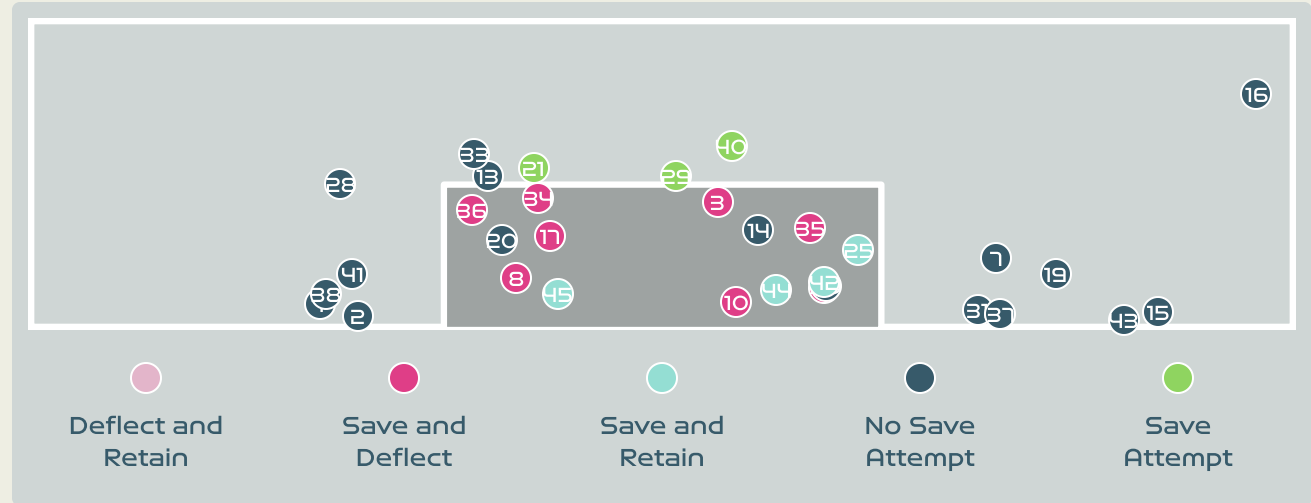

Goal Prevention

Total Attempts on Goal Faced	Total Goal Interventions	Save & Retain	Deflect & Retain	Save & Deflect	Save Attempt	No Save Attempt
1	0	0	0	0	0	1

Goal Prevention

47
Total Attempts on Goal Faced

85
Save %

Total Attempts on Goal Faced	Total Goal Interventions	Save & Retain	Deflect & Retain	Save & Deflect	Save Attempt	No Save Attempt
47	12	4	0	8	3	32

Aerial Control

Delivery Types Faced

Total	In Swing	Out Swing	Driven	Lofted	Cutback	Push
5	0	0	1	4	0	0