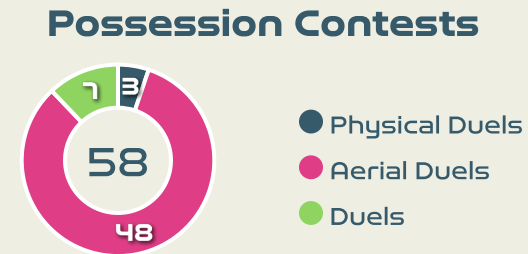

Defensive Actions

#	Player	Total Possession Regains
1	RODRIGUEZ Misa	0
2	BATLLE Ona	7
3	ABELLEIRA Teresa	7
4	PAREDES Irene	6
5	ANDRES Ivana	4
6	BONMATI Aitana	3
9	GONZALEZ Esther	0
10	HERMOSO Jennifer	2
18	PARALLUELO Salma	1
19	CARMONA Olga	9
22	DEL CASTILLO Athenea	2
8	CALDENTY Mariona	0
11	PUTELLAS Alexia	0
12	HERNANDEZ Oihane	1
17	REDONDO Alba	2
21	ZORNOZA Claudia	3