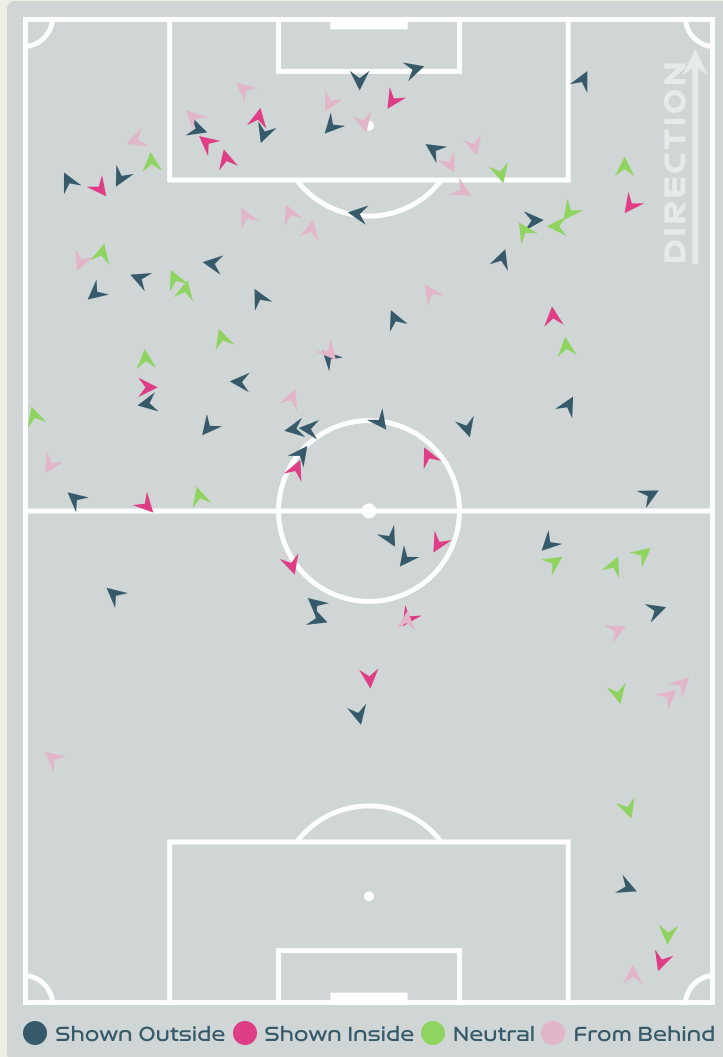

Defensive Line Height & Team Length

Defensive Line Height & Team Length

Defensive Pressure

Spain

96	Total Pressures	318
34	Direct Pressures	58
1.53s	Avg Pressure Duration	1.48s
55	Forced Turnovers	84
4.94s	Ball Recovery Time	15.09s
27	Pushing on into Pressing	125
75	Pushing on	252
16	Pressing Direction Inside	32
38	Pressing Direction Outside	179