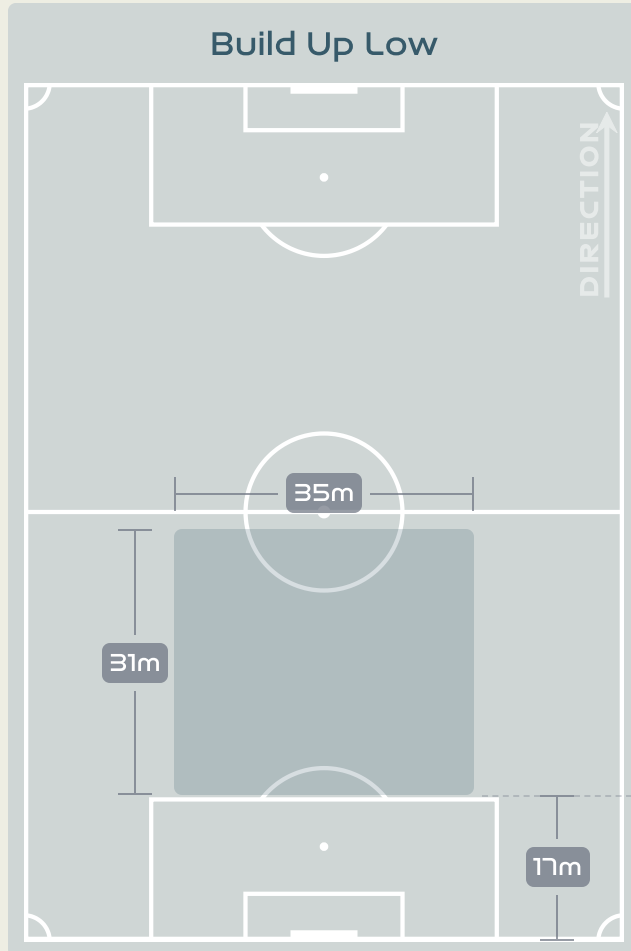

In Possession Line Height & Team Length

Line Breaks

Spain

Attempted Line Breaks

161

Attempted Line Breaks 6

Inside Shape 3
Outside Shape 3

Attempted Line Breaks 61