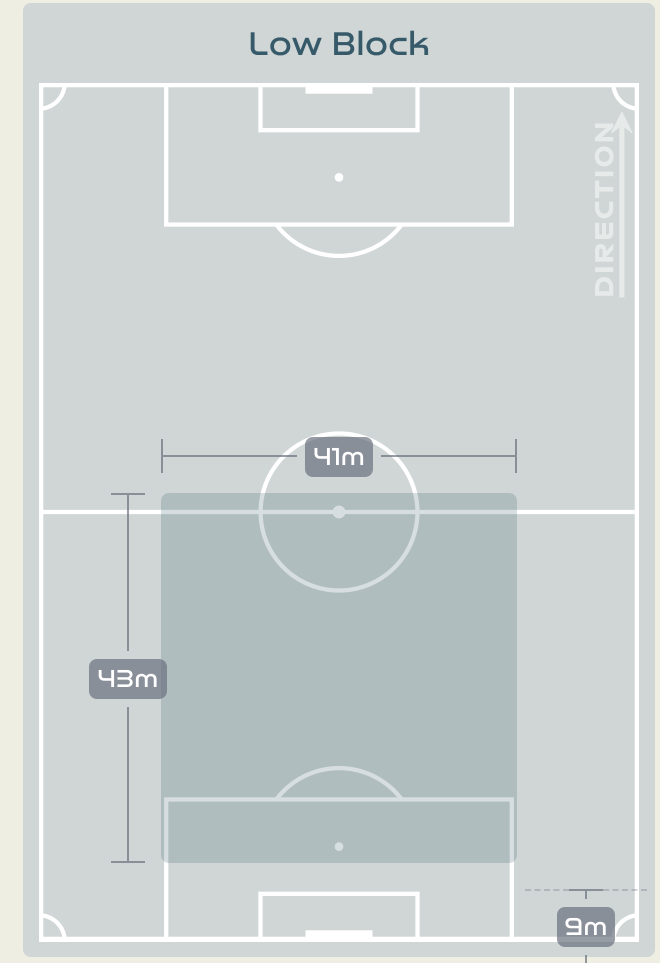

Defensive Line Height & Team Length

Defensive Line Height & Team Length

Defensive Pressure

Spain

96	Total Pressures	318
34	Direct Pressures	58
1.53s	Avg Pressure Duration	1.48s
55	Forced Turnovers	84
4.94s	Ball Recovery Time	15.09s
27	Pushing on into Pressing	125
75	Pushing on	252
16	Pressing Direction Inside	32
38	Pressing Direction Outside	179