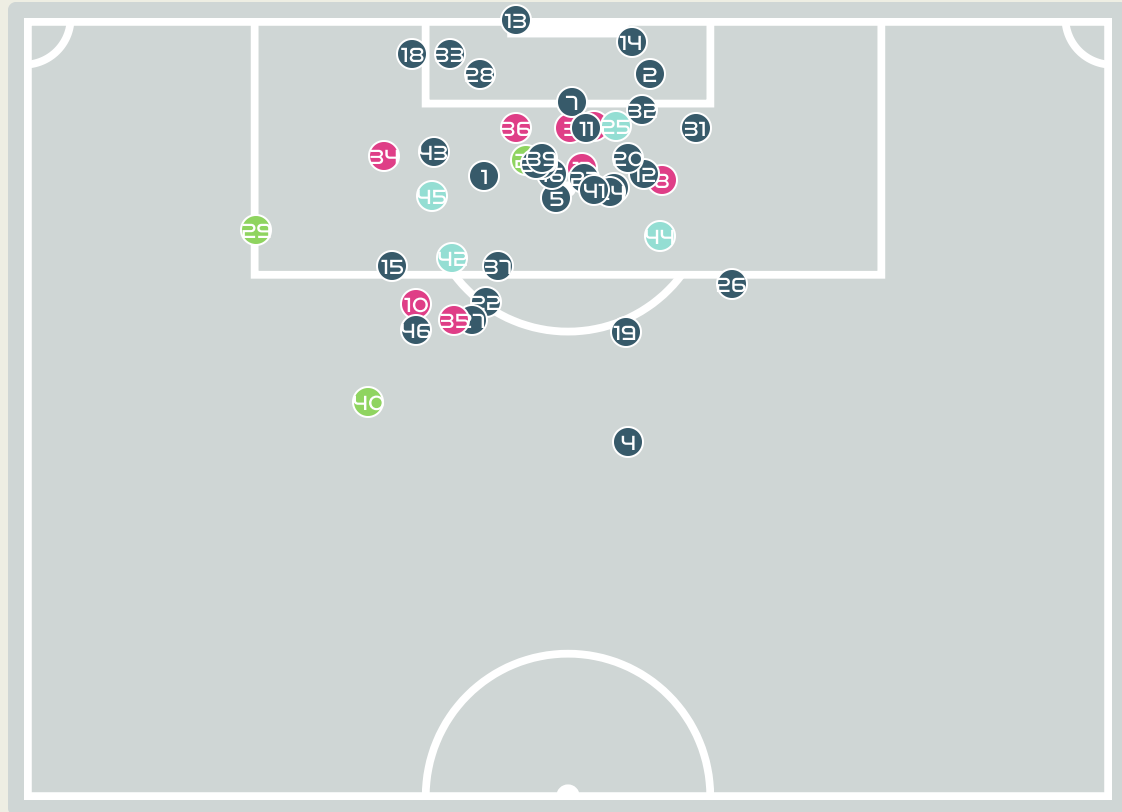

Most Direct Pressures

6

CARMONA Olga
LEFT BACK

Most Direct Pressures

10

ALVARADO Katherine
LEFT CENTRE MIDFIELD

Costa Rica

GOALKEEPING

Spain v Costa Rica

Goalkeeping Involvement

Spain GK Involvement Timeline

14
Total Involvements

Costa Rica GK Involvement Timeline

84
Total Involvements

Goalkeeping Distribution

Goalkeeping Distribution

Goal Prevention

Total Attempts on Goal Faced	Total Goal Interventions	Save & Retain	Deflect & Retain	Save & Deflect	Save Attempt	No Save Attempt
1	0	0	0	0	0	1

Goal Prevention

47
Total Attempts on Goal Faced

85
Save %

Total Attempts on Goal Faced	Total Goal Interventions	Save & Retain	Deflect & Retain	Save & Deflect	Save Attempt	No Save Attempt
47	12	4	0	8	3	32

Aerial Control

Delivery Types Faced

Total	In Swing	Out Swing	Driven	Lofted	Cutback	Push
5	0	0	1	4	0	0