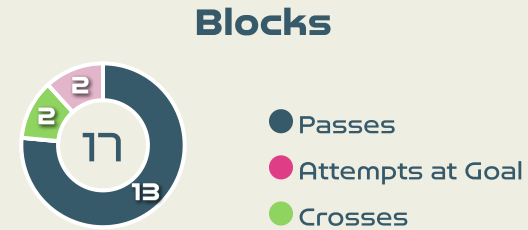

Defensive Actions

#	Player	Total Possession Regains
1	RODRIGUEZ Misa	0
2	BATLLE Ona	7
3	ABELLEIRA Teresa	7
4	PAREDES Irene	6
5	ANDRES Ivana	4
6	BONMATI Aitana	3
9	GONZALEZ Esther	0
10	HERMOSO Jennifer	2
18	PARALLUELO Salma	1
19	CARMONA Olga	9
22	DEL CASTILLO Athenea	2
8	CALDENTY Mariona	0
11	PUTELLAS Alexia	0
12	HERNANDEZ Oihane	1
17	REDONDO Alba	2
21	ZORNOZA Claudia	3