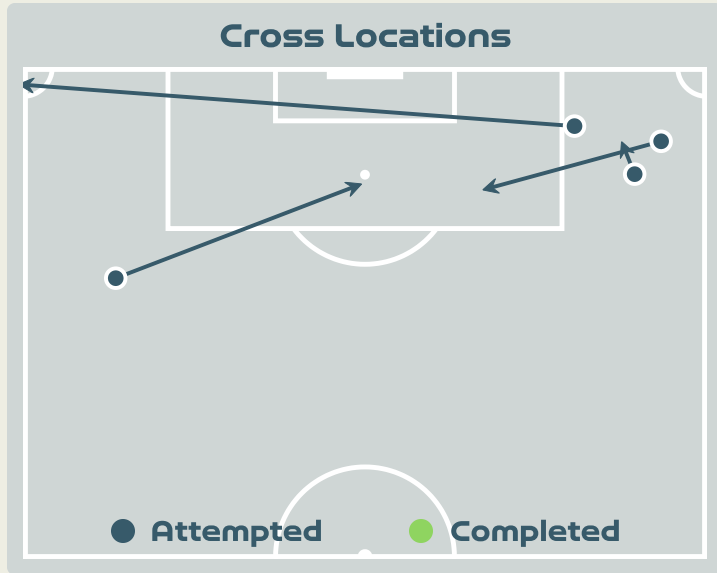

Crosses (Open Play)