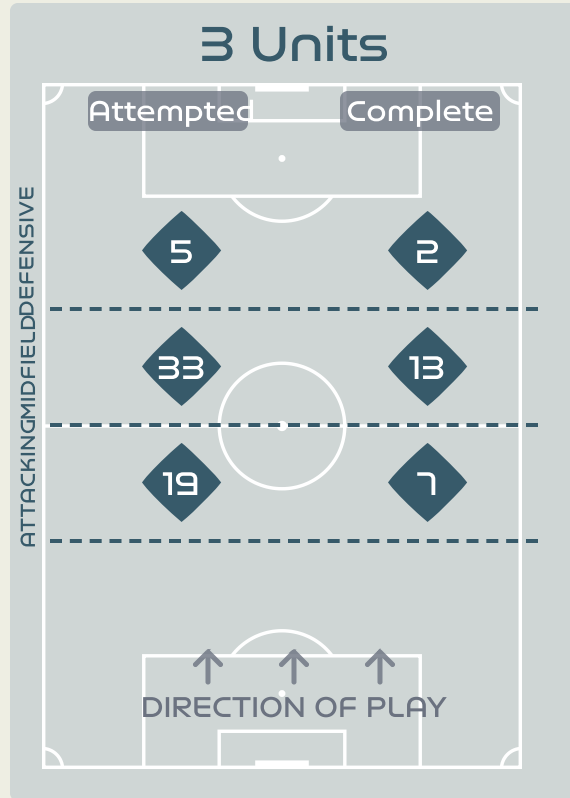

In Possession Line Height & Team Length

Line Breaks

Spain

Attempted Line Breaks

161

Attempted Line Breaks 6

Inside Shape 3
Outside Shape 3

Attempted Line Breaks 61

Inside Shape 31
Outside Shape 30

Attempted Line Breaks 94

Inside Shape 57
Outside Shape 37

Line Breaks

Costa Rica

Attempted Line Breaks

81

Attempted Line Breaks 5

Inside Shape 3

Outside Shape 2

Attempted Line Breaks 57

Inside Shape 46

Outside Shape 11

Attempted Line Breaks 19

Inside Shape 15

Outside Shape 4