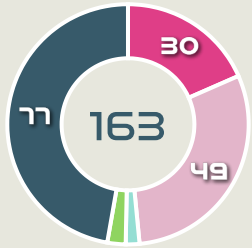

Progression Phase