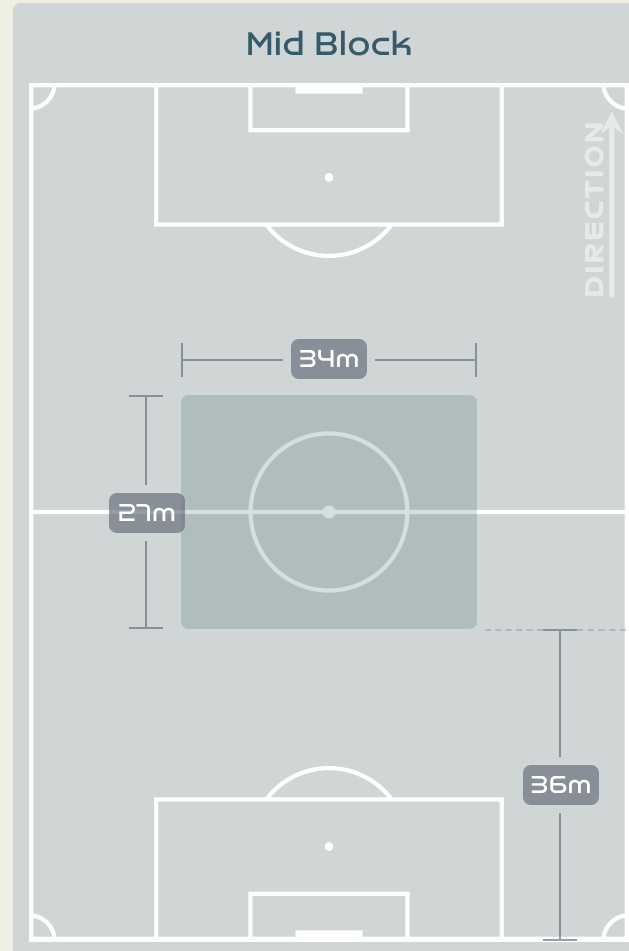

Defensive Actions

Blocks

Possession Contests

Most Possession Regains

#	Player	Total Possession Regains
23	SOLERA Daniela	11
3	COTO Maria Paula	5
4	BENAVIDES Mariana	0
5	DEL CAMPO GUTIERREZ Valeria	4
7	HERRERA Melissa	2
9	SALAS Maria Paula	2
10	VILLALOBOS Gloriana	8
12	ELIZONDO Maria Paula	2
14	CHINCHILLA Priscilla	3
16	ALVARADO Katherine	4
20	VILLALOBOS Fabiola	6
15	GRANADOS Cristin	0
19	PINELL Alexandra	0
21	SCOTT Sheika	0

Defensive Line Height & Team Length

Defensive Line Height & Team Length

Defensive Pressure

Spain

96	Total Pressures	318
34	Direct Pressures	58
1.53s	Avg Pressure Duration	1.48s
55	Forced Turnovers	84
4.94s	Ball Recovery Time	15.09s
27	Pushing on into Pressing	125
75	Pushing on	252
16	Pressing Direction Inside	32
38	Pressing Direction Outside	179