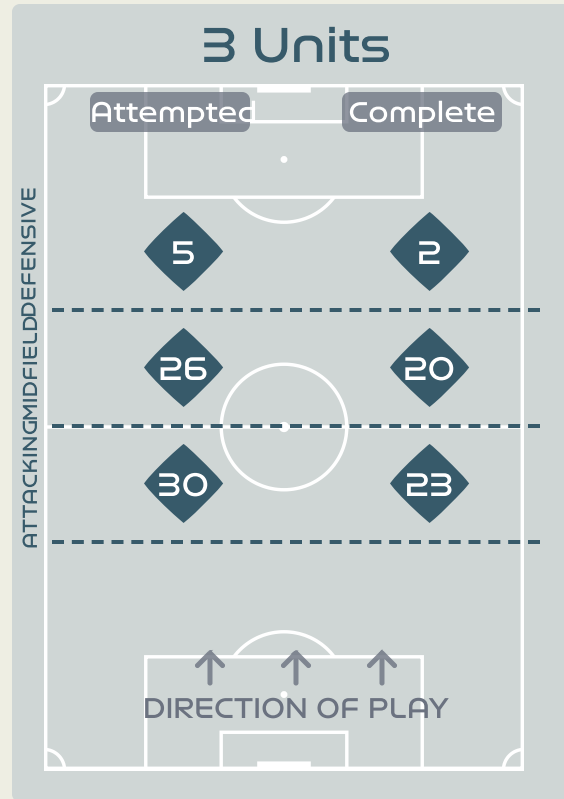

In Possession Line Height & Team Length

Line Breaks

Spain

Attempted Line Breaks

161

Attempted Line Breaks 6

Inside Shape 3
Outside Shape 3

Attempted Line Breaks 61