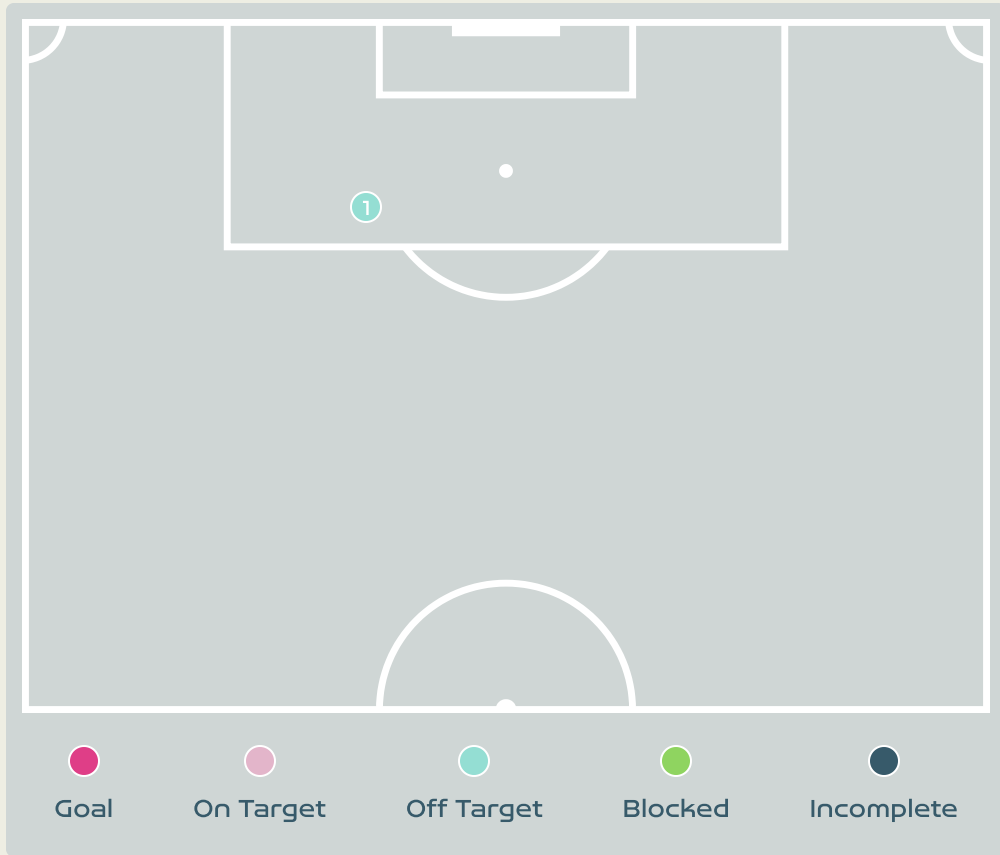

Attempts at Goal

Key	Outcome	Shots
●	Goals	0
●	On Target	0
●	Off Target	1
●	Blocked	0
●	Incomplete	0