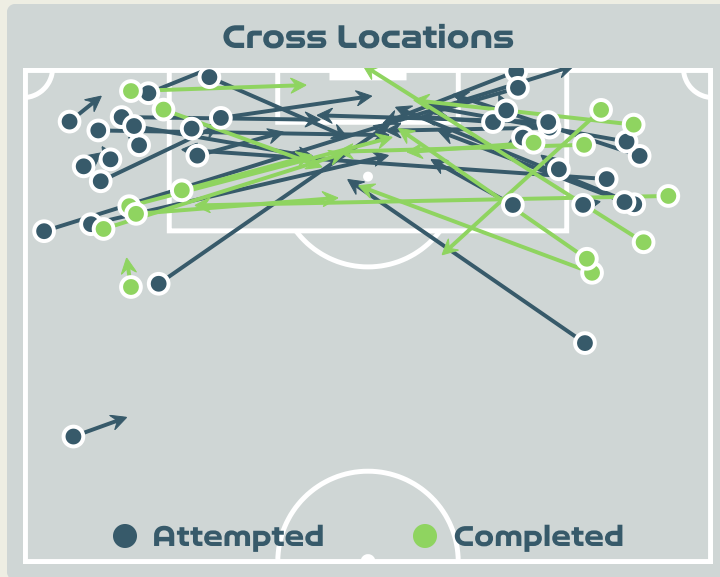

Crosses (Open Play)

#	Player	Inswing	Outswing	Driven	Lofted	Cutback	Push Cross	Total Attempted
1	RODRIGUEZ Misa	0	0	0	0	0	0	0
2	BATLLE Ona	0	3	0	5	0	0	8
3	ABELLEIRA Teresa	1	2	0	0	0	0	3
4	PAREDES Irene	0	0	0	1	0	0	1
5	ANDRES Ivana	0	0	0	1	0	0	1
6	BONMATI Aitana	0	1	1	2	0	0	4
9	GONZALEZ Esther	0	0	0	0	0	1	1
10	HERMOSO Jennifer	0	0	0	0	0	3	3
18	PARALLUELO Salma	0	1	0	1	0	3	5
19	CARMONA Olga	0	3	2	4	0	2	11
22	DEL CASTILLO Athenea	0	0	1	0	1	4	6
8	CALDENTEY Mariona	0	0	0	1	1	0	2
11	PUTELLAS Alexia	0	0	0	0	0	0	0
12	HERNANDEZ Oihane	0	0	0	0	0	2	2
17	REDONDO Alba	0	0	0	0	0	1	1
21	ZORNOZA Claudia	0	0	0	0	0	0	0