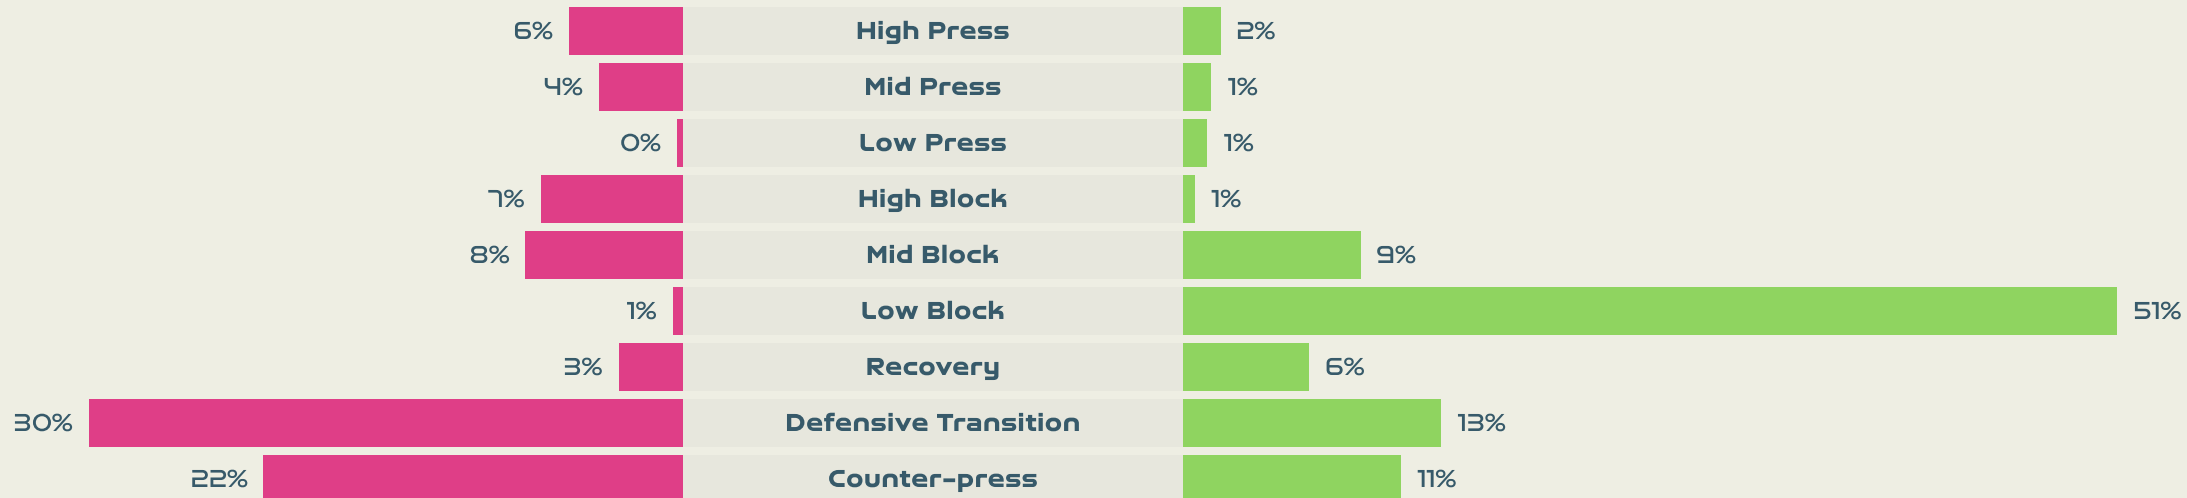

OUT OF POSSESSION