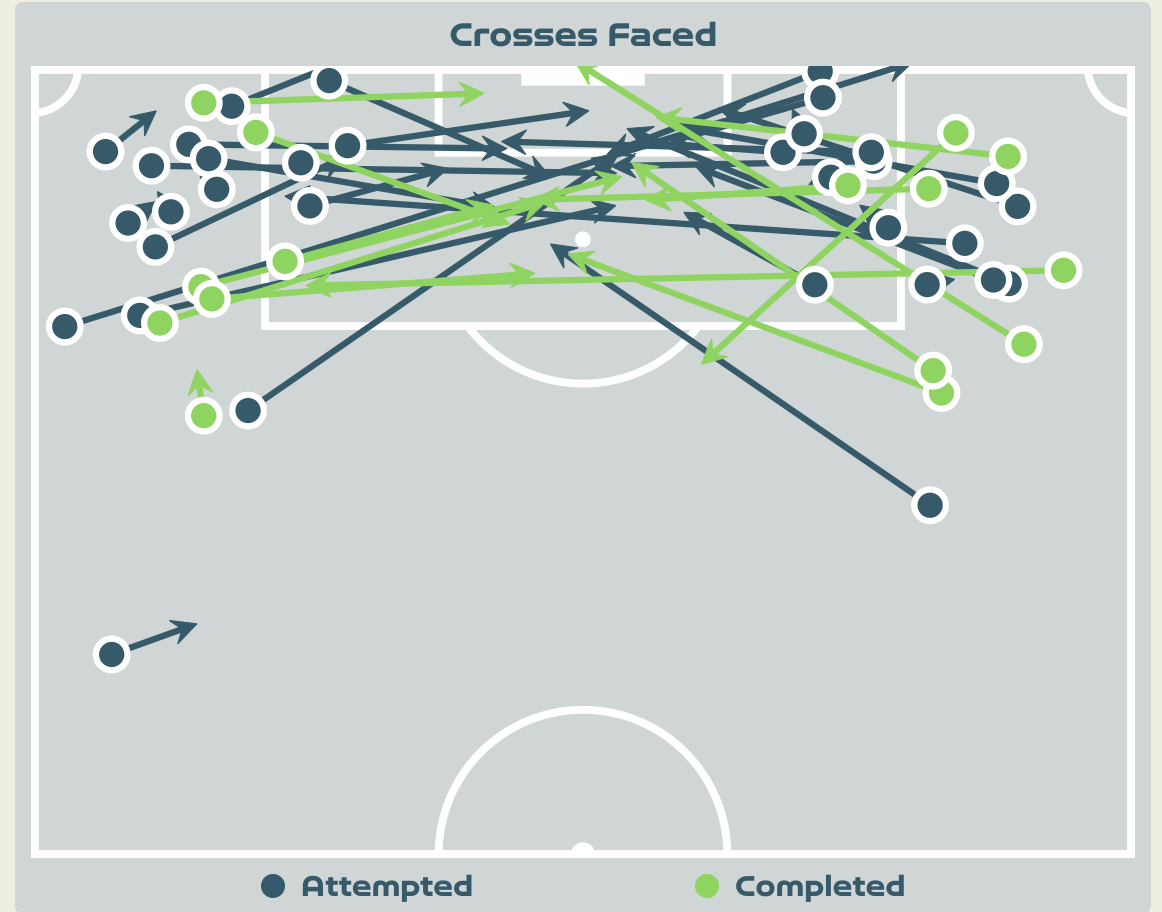

85
Save %

Total Attempts on Goal Faced	Total Goal Interventions	Save & Retain	Deflect & Retain	Save & Deflect	Save Attempt	No Save Attempt
47	12	4	0	8	3	32

Aerial Control

Delivery Types Faced

Total	In Swing	Out Swing	Driven	Lofted	Cutback	Push
5	0	0	1	4	0	0

Costa Rica

Aerial Control

Delivery Types Faced

Total	In Swing	Out Swing	Driven	Lofted	Cutback	Push
70	10	20	4	18	2	16

SET PLAYS

Spain v Costa Rica

Set Plays - Corners

55
Total Set Plays