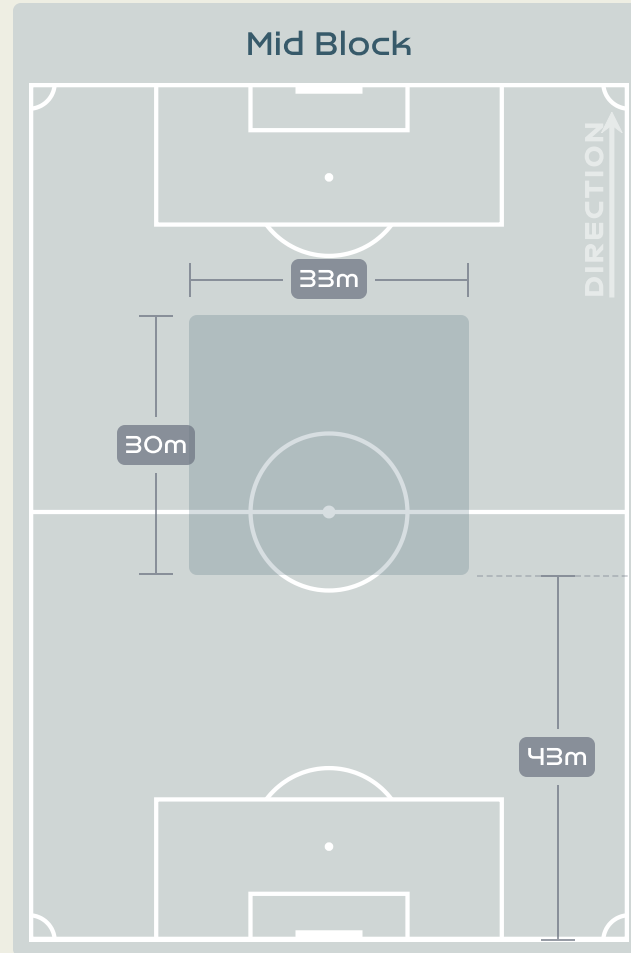

Defensive Actions

Blocks

Possession Contests

Most Possession Regains

#	Player	Total Possession Regains
23	SOLERA Daniela	11
3	COTO Maria Paula	5
4	BENAVIDES Mariana	0
5	DEL CAMPO GUTIERREZ Valeria	4
7	HERRERA Melissa	2
9	SALAS Maria Paula	2
10	VILLALOBOS Gloriana	8
12	ELIZONDO Maria Paula	2
14	CHINCHILLA Priscilla	3
16	ALVARADO Katherine	4
20	VILLALOBOS Fabiola	6
15	GRANADOS Cristin	0
19	PINELL Alexandra	0
21	SCOTT Sheika	0

Defensive Line Height & Team Length

Defensive Line Height & Team Length

Defensive Pressure

Spain

96	Total Pressures	318
34	Direct Pressures	58
1.53s	Avg Pressure Duration	1.48s
55	Forced Turnovers	84
4.94s	Ball Recovery Time	15.09s
27	Pushing on into Pressing	125
75	Pushing on	252
16	Pressing Direction Inside	32
38	Pressing Direction Outside	179