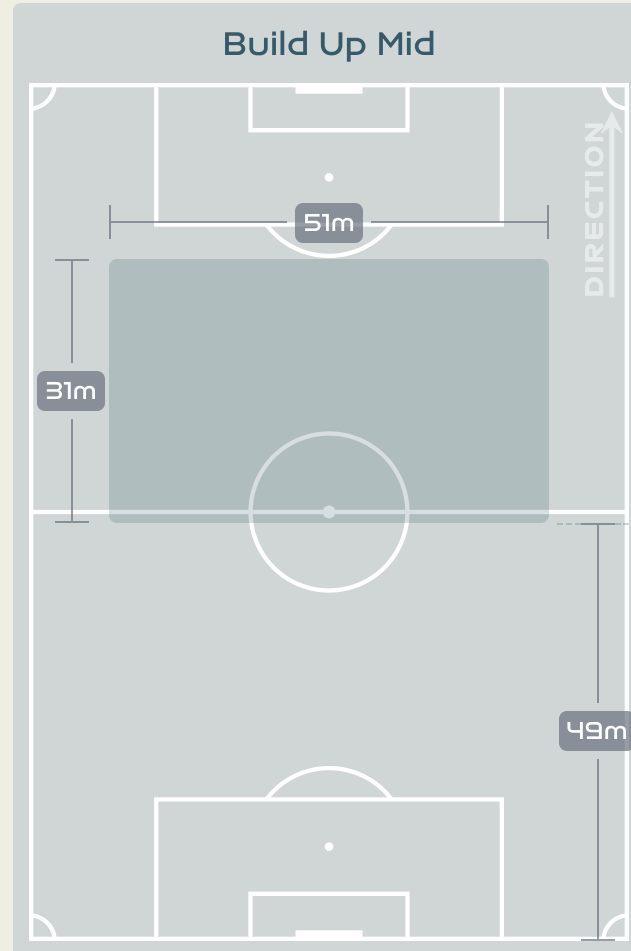

In Possession Line Height & Team Length

Line Breaks

Spain

Attempted Line Breaks

161

Attempted Line Breaks 6

Inside Shape 3
Outside Shape 3

Attempted Line Breaks 61