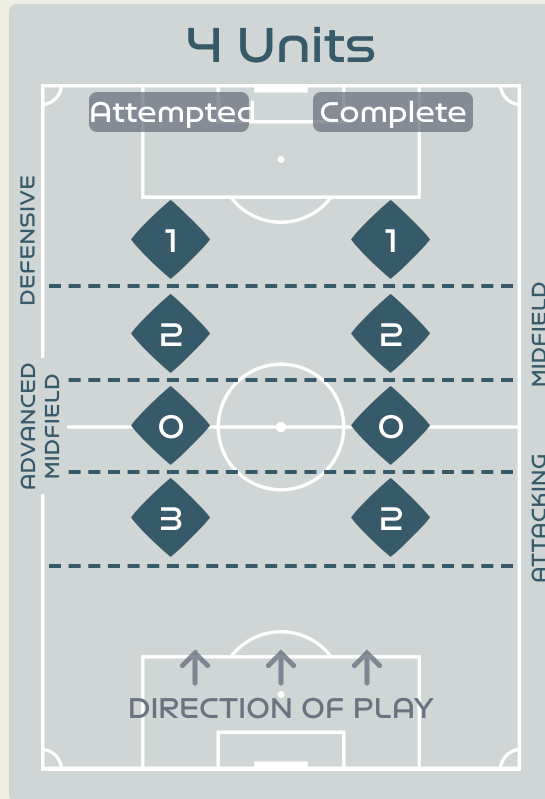

In Possession Line Height & Team Length

Line Breaks

Spain

Attempted Line Breaks

161

Attempted Line Breaks 6

Inside Shape 3
Outside Shape 3

Attempted Line Breaks 61

Inside Shape 31
Outside Shape 30

Attempted Line Breaks 94

Inside Shape 57
Outside Shape 37

Line Breaks

Costa Rica

Attempted Line Breaks

81

Attempted Line Breaks 5

Inside Shape 3

Outside Shape 2

Attempted Line Breaks 57

Inside Shape 46

Outside Shape 11

Attempted Line Breaks 19

Inside Shape 15

Outside Shape 4