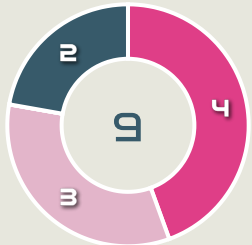

Movement Types by Phase

Final Third Phase

Progression Phase

Build Up Phase

All Movement Types

- In Front
- In Between
- Out to In
- In to Out
- In Behind

Top Ranked Players

Type	Player	Movements
In Front	16 ALVARADO Katherine	5
In Between	16 ALVARADO Katherine	7
Out to In	7 HERRERA Melissa	3
In to Out	7 HERRERA Melissa	1
In Behind	14 CHINCHILLA Priscilla	6