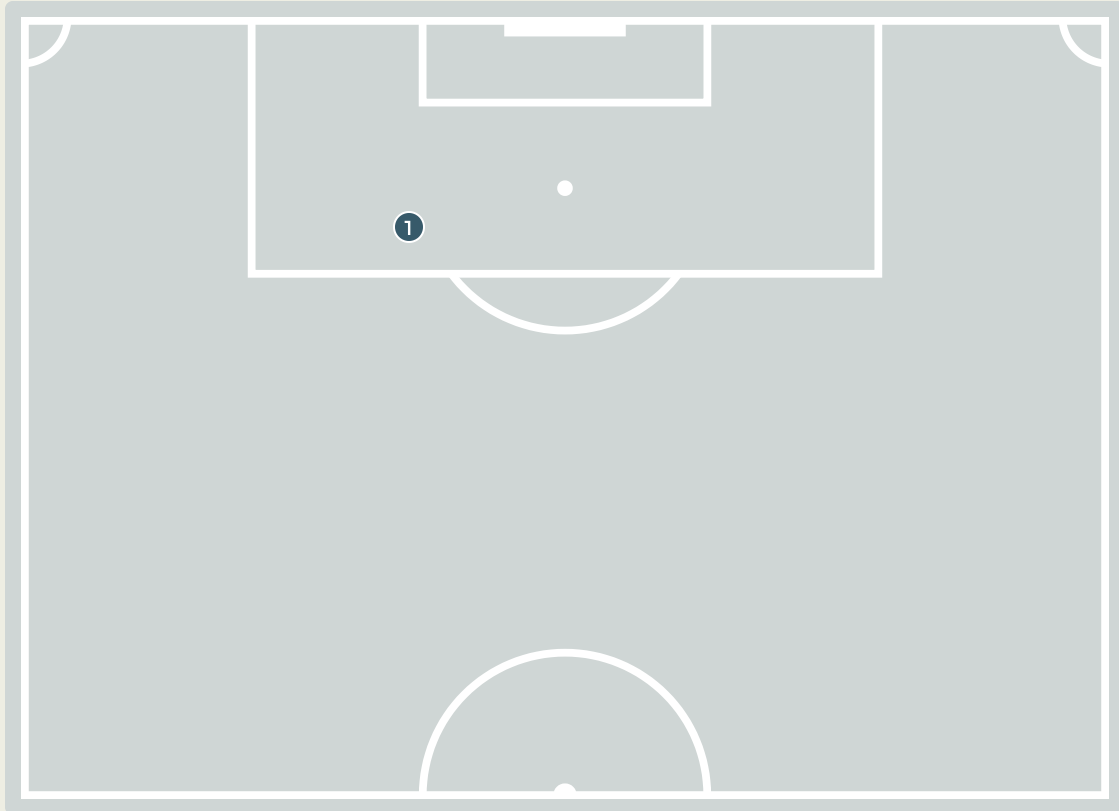

Goal Prevention

Total Attempts on Goal Faced	Total Goal Interventions	Save & Retain	Deflect & Retain	Save & Deflect	Save Attempt	No Save Attempt
1	0	0	0	0	0	1