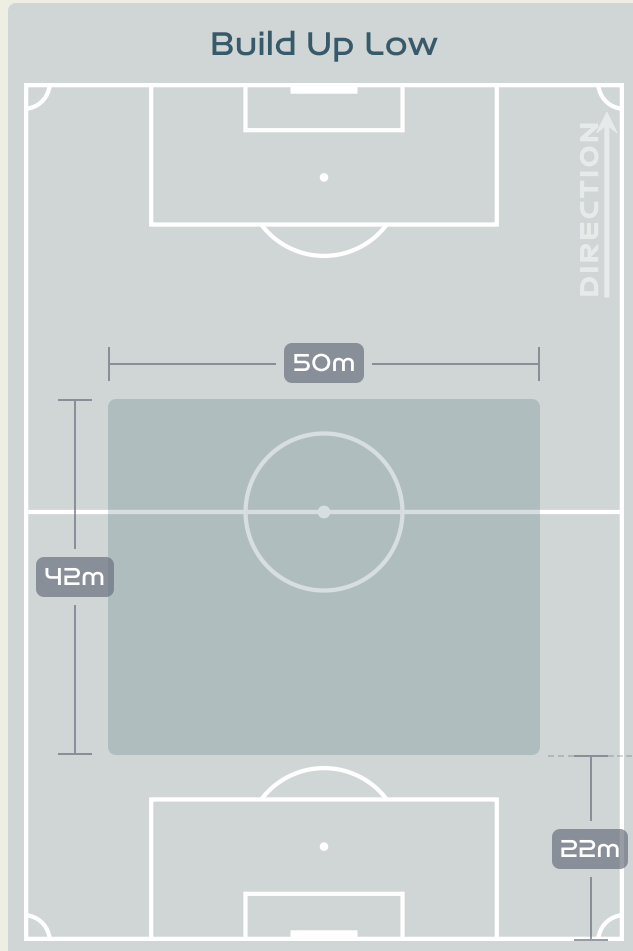

In Possession Line Height & Team Length

Line Breaks

Spain

Attempted Line Breaks

161

Attempted Line Breaks 6

Inside Shape 3
Outside Shape 3

Attempted Line Breaks 61