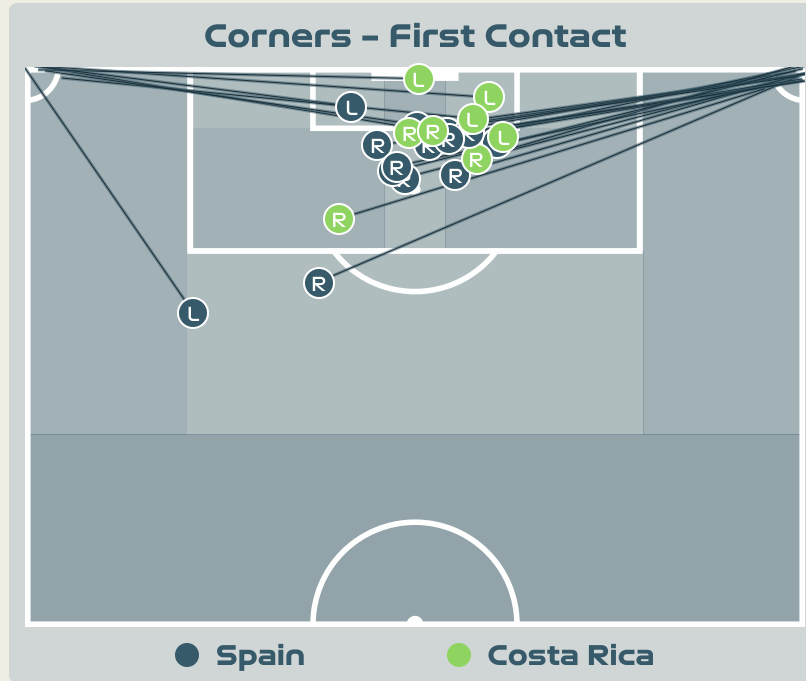

85
Save %

Total Attempts on Goal Faced	Total Goal Interventions	Save & Retain	Deflect & Retain	Save & Deflect	Save Attempt	No Save Attempt
47	12	4	0	8	3	32

Aerial Control

Delivery Types Faced

Total	In Swing	Out Swing	Driven	Lofted	Cutback	Push
5	0	0	1	4	0	0

Costa Rica

Aerial Control

Delivery Types Faced

Total	In Swing	Out Swing	Driven	Lofted	Cutback	Push
70	10	20	4	18	2	16

SET PLAYS

Spain v Costa Rica

Set Plays - Corners

55
Total Set Plays

9
Total Free Kicks

1
Total Penalties

22
Total Corners

23
Total Throw Ins

Delivery Type	From Left Side	From Right Side	Total
Direct to Area	5	13	18
Short	1	1	2
Edge of Penalty Area	1	1	2

Delivery Style	Total
Inswing	7
Outswing	10
Driven	0