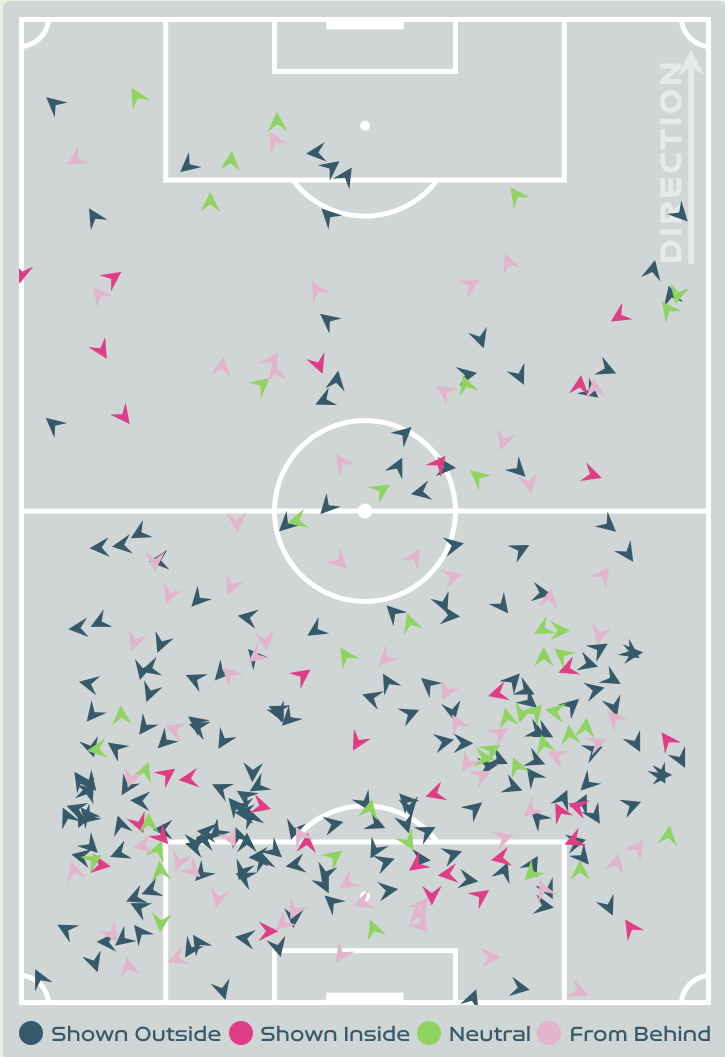

Most Direct Pressures

6

CARMONA Olga
LEFT BACK

Most Direct Pressures

10

ALVARADO Katherine
LEFT CENTRE MIDFIELD

Costa Rica

GOALKEEPING