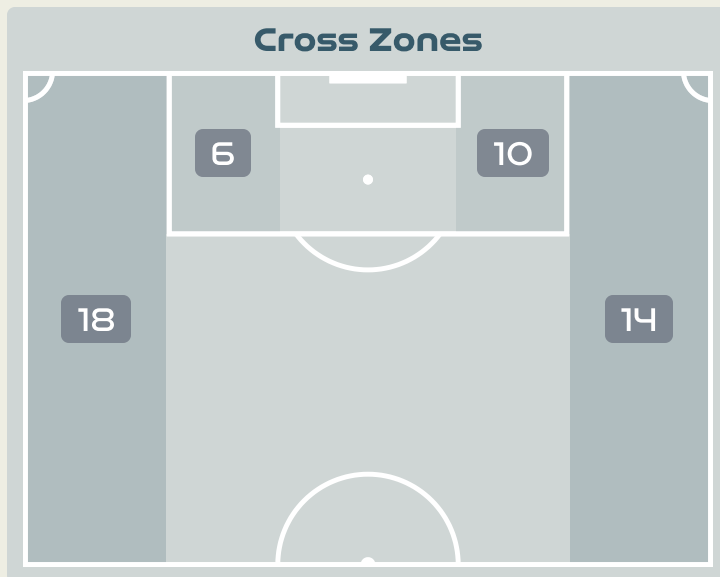

Crosses (Open Play)

#	Player	Inswing	Outswing	Driven	Lofted	Cutback	Push Cross	Total Attempted
1	RODRIGUEZ Misa	0	0	0	0	0	0	0
2	BATLLE Ona	0	3	0	5	0	0	8
3	ABELLEIRA Teresa	1	2	0	0	0	0	3
4	PAREDES Irene	0	0	0	1	0	0	1
5	ANDRES Ivana	0	0	0	1	0	0	1
6	BONMATI Aitana	0	1	1	2	0	0	4
9	GONZALEZ Esther	0	0	0	0	0	1	1
10	HERMOSO Jennifer	0	0	0	0	0	3	3
18	PARALLUELO Salma	0	1	0	1	0	3	5
19	CARMONA Olga	0	3	2	4	0	2	11
22	DEL CASTILLO Athenea	0	0	1	0	1	4	6
8	CALDENTEY Mariona	0	0	0	1	1	0	2
11	PUTELLAS Alexia	0	0	0	0	0	0	0
12	HERNANDEZ Oihane	0	0	0	0	0	2	2
17	REDONDO Alba	0	0	0	0	0	1	1
21	ZORNOZA Claudia	0	0	0	0	0	0	0