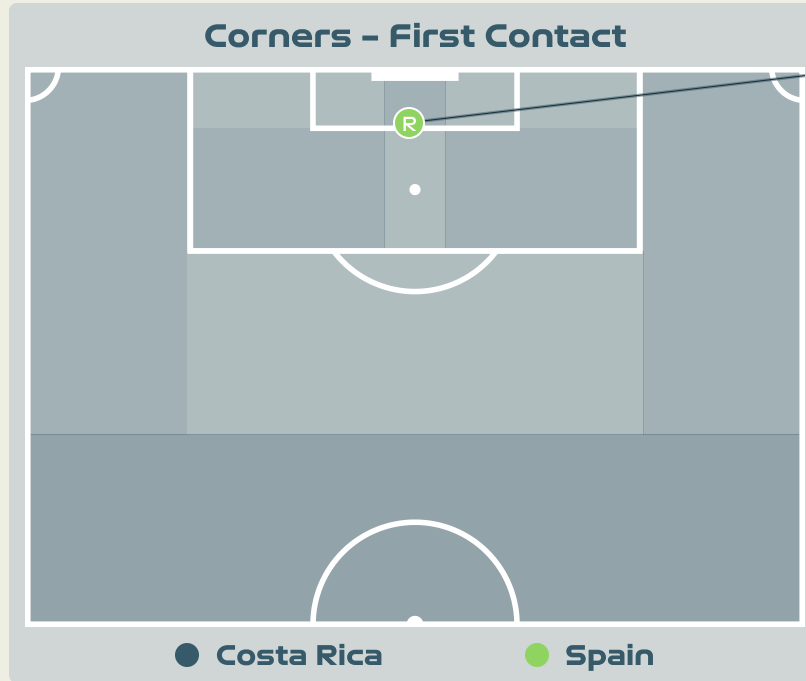

Free Kicks	
Type	Total
Direct	9
Direct (on target)	0
Direct (off target)	0
Indirect	0

First Contacts on Spain Crosses

14 By Spain

8 By Costa Rica

Top 5 Player First Contacts		
Player	Team	Total
PAREDES Irene	Spain	4
COTO Maria Paula	Costa Rica	4
GONZALEZ Esther	Spain	3
ANDRES Ivana	Spain	2
PARALLUELO Salma	Spain	2

Set Plays - Corners

Delivery Type	From Left Side	From Right Side	Total
Direct to Area	0	1	1
Short	0	0	0
Edge of Penalty Area	0	0	0

Delivery Style	Total
Inswing	0
Outswing	0
Driven	0

Free Kicks	
Type	Total
Direct	8
Direct (on target)	0
Direct (off target)	0
Indirect	4