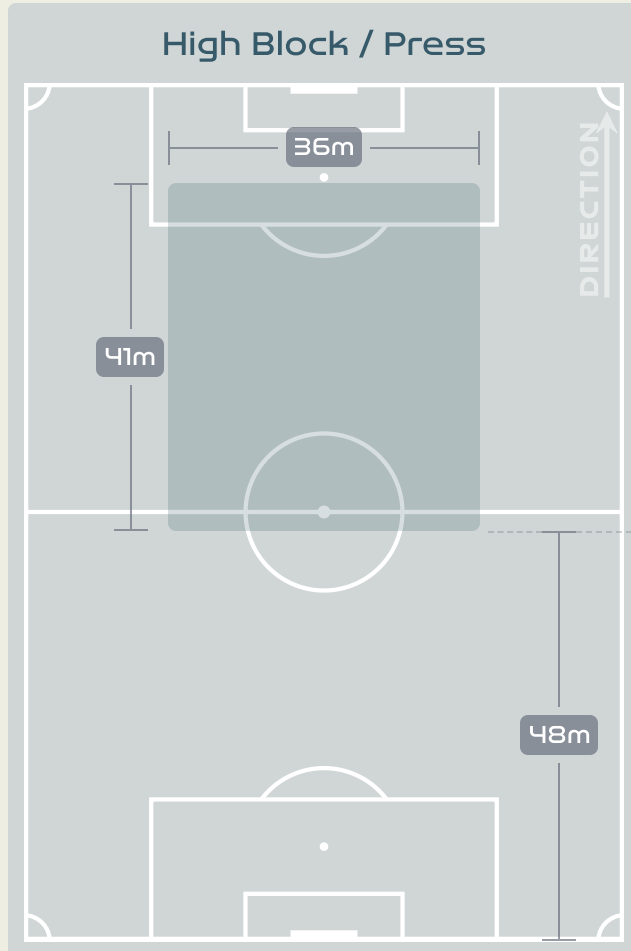

Defensive Actions

Blocks

Possession Contests

Most Possession Regains

#	Player	Total Possession Regains
23	SOLERA Daniela	11
3	COTO Maria Paula	5
4	BENAVIDES Mariana	0
5	DEL CAMPO GUTIERREZ Valeria	4
7	HERRERA Melissa	2
9	SALAS Maria Paula	2
10	VILLALOBOS Gloriana	8
12	ELIZONDO Maria Paula	2
14	CHINCHILLA Priscilla	3
16	ALVARADO Katherine	4
20	VILLALOBOS Fabiola	6
15	GRANADOS Cristin	0
19	PINELL Alexandra	0
21	SCOTT Sheika	0

Defensive Line Height & Team Length

Defensive Line Height & Team Length

Defensive Pressure

Spain

96	Total Pressures	318
34	Direct Pressures	58
1.53s	Avg Pressure Duration	1.48s
55	Forced Turnovers	84
4.94s	Ball Recovery Time	15.09s
27	Pushing on into Pressing	125
75	Pushing on	252
16	Pressing Direction Inside	32
38	Pressing Direction Outside	179