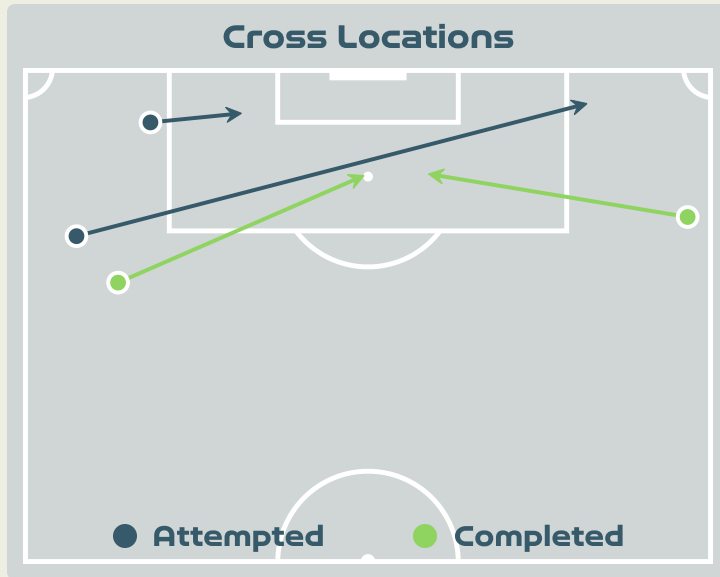

Attempts at Goal

Key	Outcome	Shots
	Goals	0
	On Target	0
	Off Target	2
	Blocked	1
	Incomplete	0

Attempts at Goal

Philippines

Time	Player	Outcome	Body Part	Delivery Type
1	3 COWART Jessika	Off Target	Head	Cross
26	5 LONG Hali	Incomplete - Blocked	Right Foot	Loose Ball
84	16 HARRISON Sofia	Off Target	Left Foot	Loose Ball

Attempts at Goal

Key	Outcome	Shots
● (Red)	Goals	2
● (Pink)	On Target	7
● (Teal)	Off Target	8
● (Green)	Blocked	2
● (Dark Blue)	Incomplete	0

Attempts at Goal

Time	Player	Outcome	Body Part	Delivery Type
3	6 REUTELER Geraldine	Off Target	Right Foot	Other
14	6 REUTELER Geraldine	On Target - Saved	Right Foot	Pass
24	6 REUTELER Geraldine	On Target - Saved	Left Foot	Ball Progression
27	11 SOW Coumba	Off Target	Right Foot	Pass
29	17 PIUBEL Seraina	On Target - Saved	Right Foot	Cross
30	10 BACHMANN Ramona	Incomplete - Blocked	Right Foot	Pass
31	17 PIUBEL Seraina	Off Target	Right Foot	Loose Ball
36	9 CRNOGORCEVIC Ana Maria	Off Target	Left Foot	Cross
38	9 CRNOGORCEVIC Ana Maria	Off Target	Head	Freekick
44	10 BACHMANN Ramona	On Target - Goal	Right Foot	Penalty
47	11 SOW Coumba	Incomplete - Blocked	Left Foot	Pass
49	9 CRNOGORCEVIC Ana Maria	On Target - Saved	Head	Corner
59	10 BACHMANN Ramona	Off Target	Right Foot	Pass
63	9 CRNOGORCEVIC Ana Maria	On Target - Saved	Right Foot	Cross
63	11 SOW Coumba	On Target - Saved	Right Foot	Other
63	17 PIUBEL Seraina	On Target - Goal	Right Foot	Other
77	23 LEHMANN Alisha	Deflected Off Target - Defensive Event	Head	Cross

Attempts at Goal

Time	Player	Outcome	Body Part	Delivery Type
86	5 MARITZ Noelle	Off Target	Right Foot	Pass
92	22 TERCHOUN Meriame	On Target - Saved	Right Foot	Pass

Crosses (Open Play)

Delivery Type

Attempted