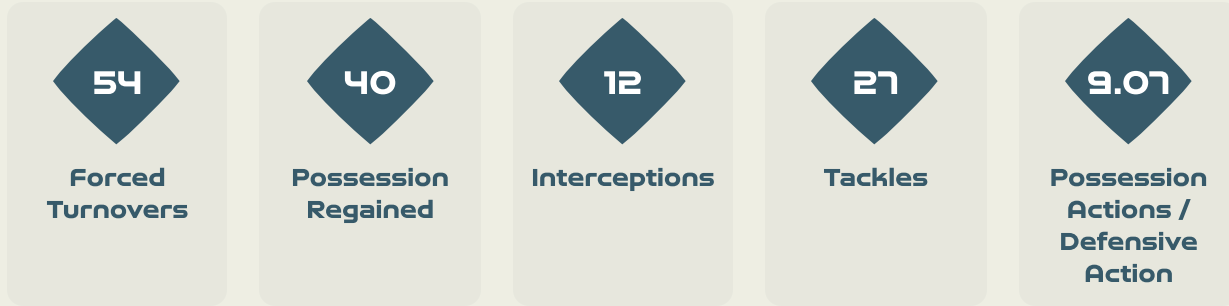

Defensive Actions