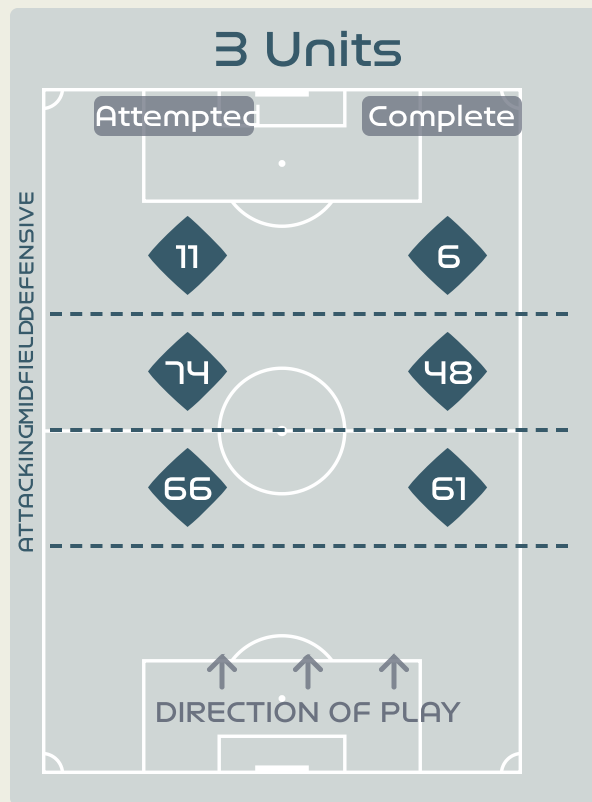

In Possession Line Height & Team Length

Line Breaks

Philippines

Attempted Line Breaks

83

Attempted Line Breaks **1**

Inside Shape **1**

Outside Shape **0**

Attempted Line Breaks **54**

Inside Shape **41**

Outside Shape **13**

Attempted Line Breaks **28**

Inside Shape **24**

Outside Shape **4**

Line Breaks

Attempted Line Breaks

212

Attempted Line Breaks 10

Inside Shape	7
Outside Shape	3

Attempted Line Breaks 151

Inside Shape	64
Outside Shape	87

Attempted Line Breaks 51

Inside Shape	17
Outside Shape	34

Line Breaks