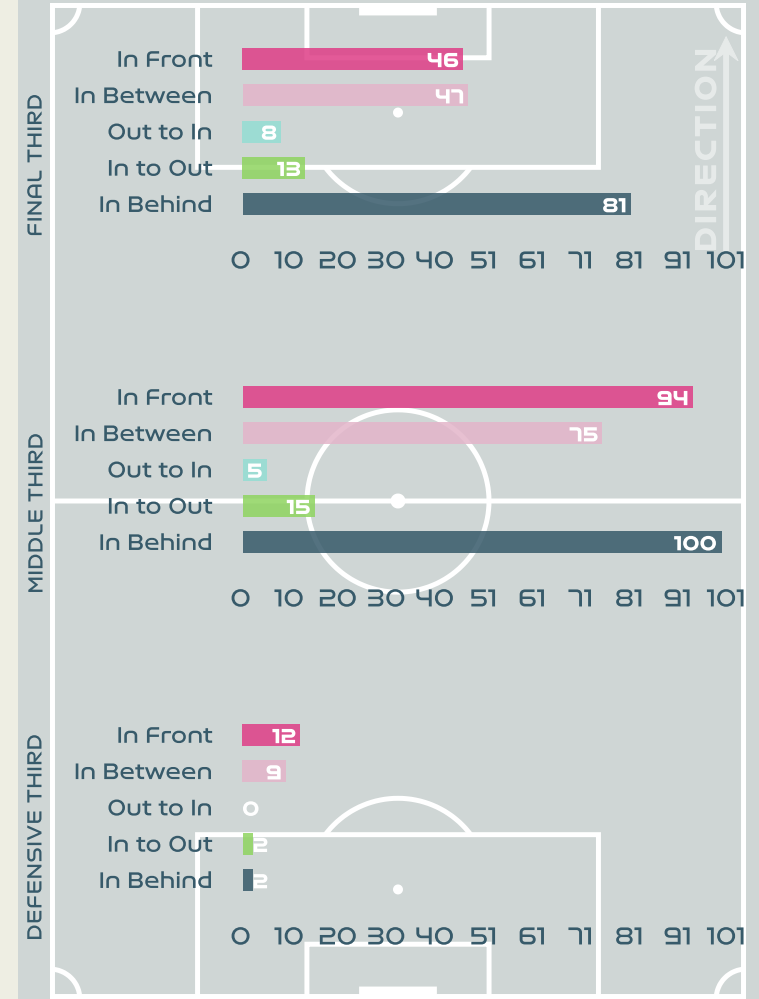

Movement Types Pitch Third