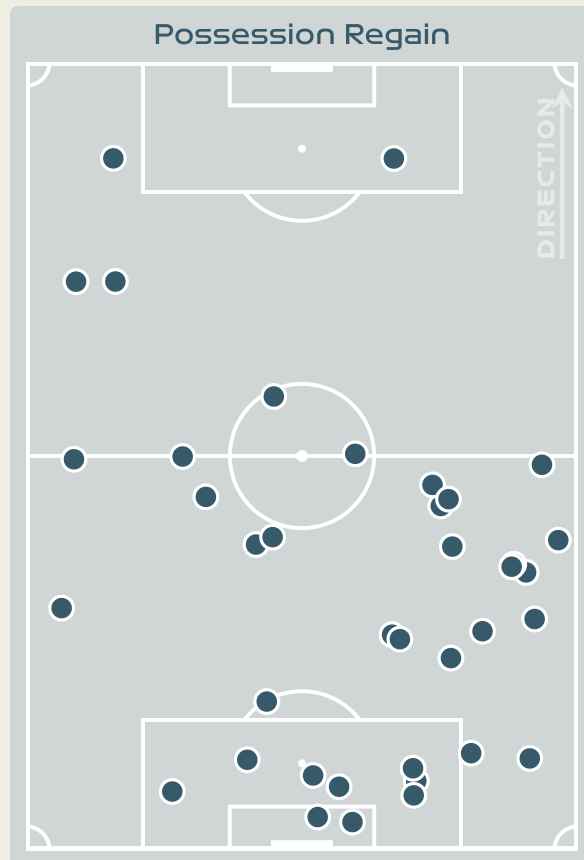

Defensive Actions