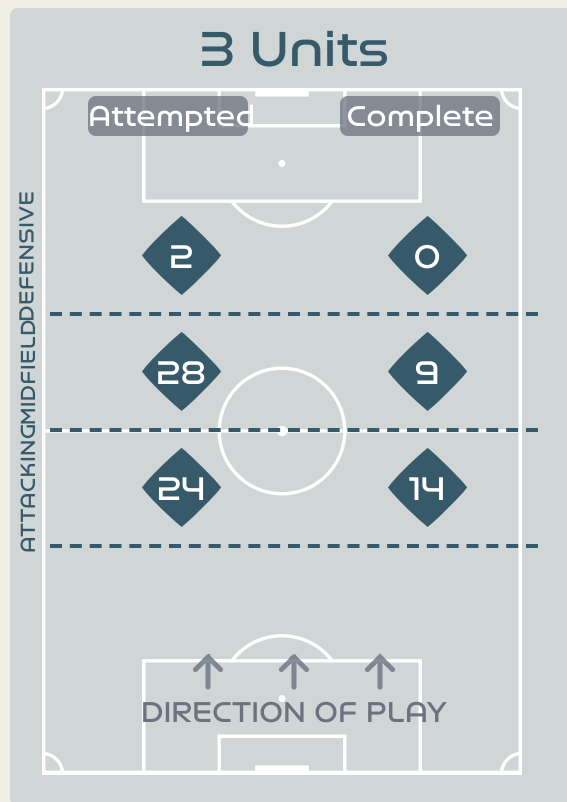

In Possession Line Height & Team Length

Line Breaks

Philippines

Attempted Line Breaks

83

Attempted Line Breaks **1**

Inside Shape **1**

Outside Shape **0**

Attempted Line Breaks **54**

Inside Shape **41**

Outside Shape **13**

Attempted Line Breaks **28**

Inside Shape **24**

Outside Shape **4**

Line Breaks

Attempted Line Breaks