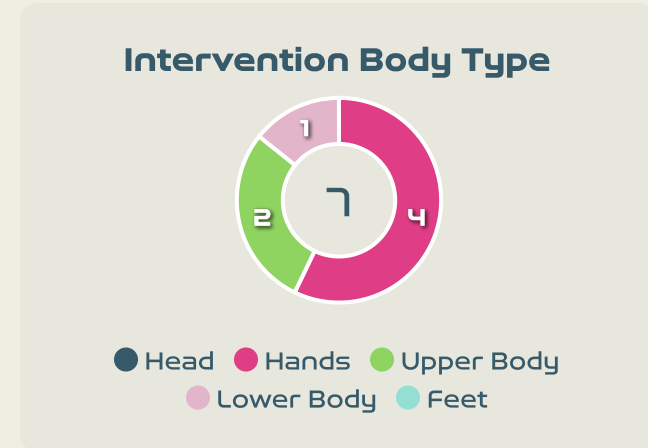

Total Involvements

Goalkeeping Distribution

Goalkeeping Distribution

Goal Prevention

Total Attempts on Goal Faced	Total Goal Interventions	Save & Retain	Deflect & Retain	Save & Deflect	Save Attempt	No Save Attempt
19	7	5	0	2	0	12

Goal Prevention

3
Total Attempts on Goal Faced

0
Save %

Total Attempts on Goal Faced	Total Goal Interventions	Save & Retain	Deflect & Retain	Save & Deflect	Save Attempt	No Save Attempt
3	0	0	0	0	0	3

Aerial Control