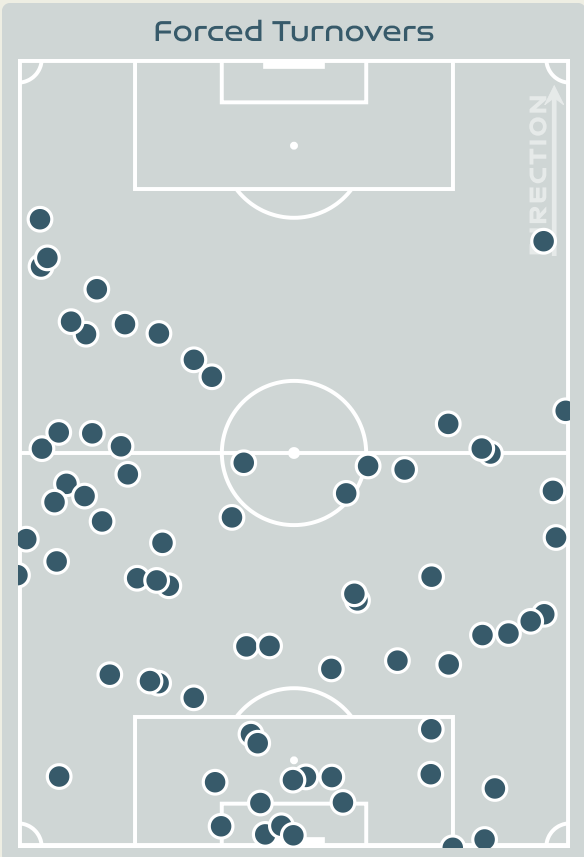

9

Interceptions

30

Tackles

1.91

Possession Actions / Defensive Action

Blocks

Possession Contests

Most Possession Regains

14
McDANIEL Olivia
 GOALKEEPER

#	Player	Total Possession Regains
1	McDANIEL Olivia	14
3	COWART Jessika	2
4	SAWICKI Jaclyn	4
5	LONG Hali	4
7	BOLDEN Sarina	1
8	EGGESVIK Sara	3
13	BEARD Angela	3
16	HARRISON Sofia	9
17	BARKER Alicia	2
20	QUEZADA Quinley	0
21	GUILLOU Katrina	6
9	FLANIGAN Isabella	0
10	McDANIEL Chandler	0
14	SERRANO Meryll	0