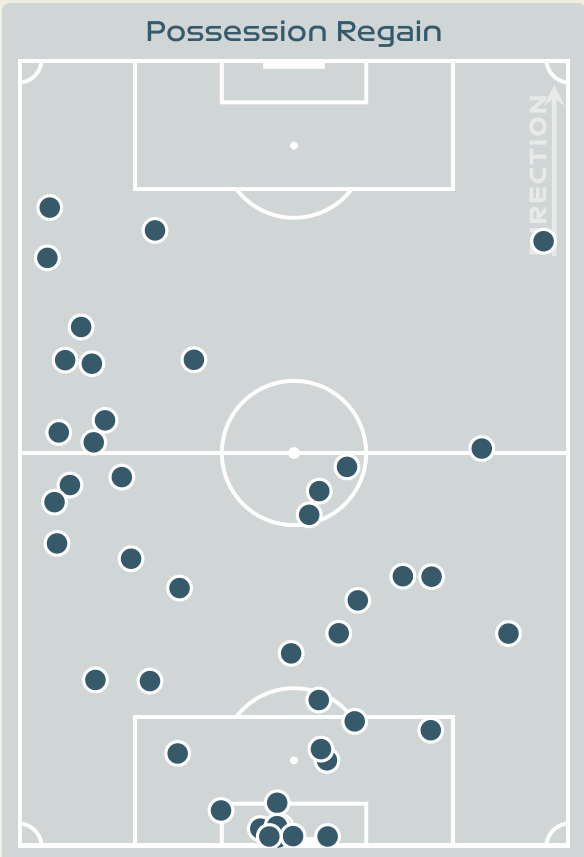

9

Interceptions

30

Tackles

1.91

Possession Actions / Defensive Action

Blocks

Possession Contests

Most Possession Regains

14
McDANIEL Olivia
 GOALKEEPER

#	Player	Total Possession Regains
1	McDANIEL Olivia	14
3	COWART Jessika	2
4	SAWICKI Jaclyn	4
5	LONG Hali	4
7	BOLDEN Sarina	1
8	EGGESVIK Sara	3
13	BEARD Angela	3
16	HARRISON Sofia	9
17	BARKER Alicia	2
20	QUEZADA Quinley	0
21	GUILLOU Katrina	6
9	FLANIGAN Isabella	0
10	McDANIEL Chandler	0
14	SERRANO Meryll	0