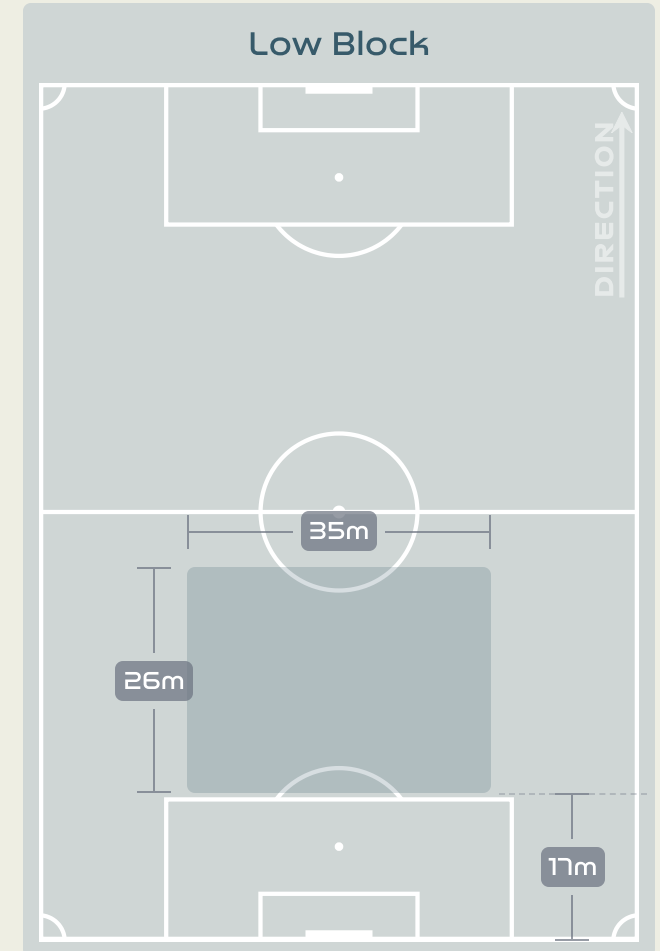

Defensive Actions

Blocks

Possession Contests

Most Possession Regains

8
BUEHLER Luana
 RIGHT CENTRE BACK

#	Player	Total Possession Regains
1	THALMANN Gaelle	3
2	STIERLI Julia	3
5	MARITZ Noelle	2
6	REUTELER Geraldine	2
9	CRNOGORCEVIC Ana Maria	3
10	BACHMANN Ramona	1
11	SOW Coumba	4
13	WAELTI Lia	5
15	BUEHLER Luana	8
17	PIUBEL Seraina	1
19	AIGBOGUN Eseosa	5
8	RIESEN Nadine	0
16	MAURON Sandrine	1
22	TERCHOUN Meriame	0
23	LEHMANN Alisha	2

Defensive Line Height & Team Length

Defensive Line Height & Team Length

Defensive Pressure

Philippines

Switzerland

371	Total Pressures	141
49	Direct Pressures	39
1.45s	Avg Pressure Duration	1.01s
72	Forced Turnovers	54
16.05s	Ball Recovery Time	6.85s
170	Pushing on into Pressing	55
331	Pushing on	105
46	Pressing Direction Inside	29
234	Pressing Direction Outside	68