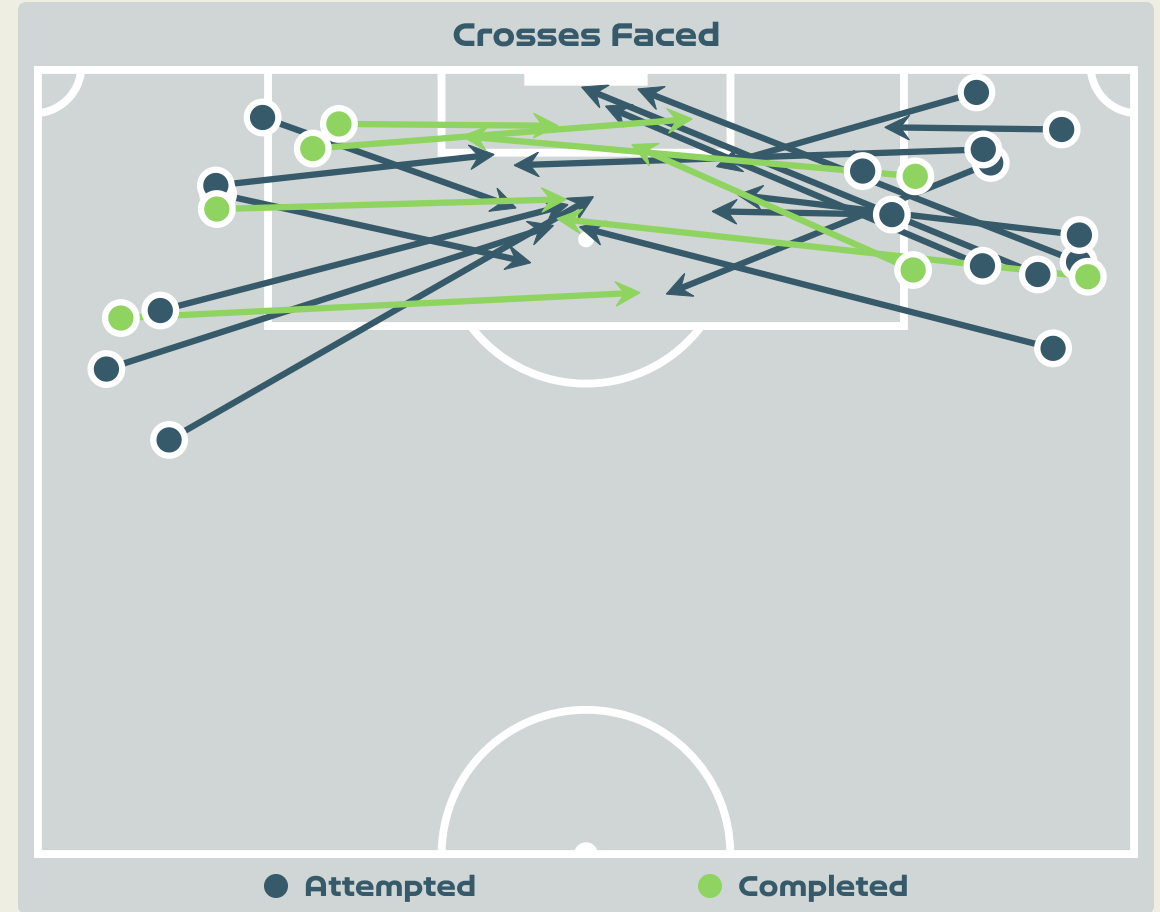

Goal Prevention

3
Total Attempts on Goal Faced

0
Save %

Total Attempts on Goal Faced	Total Goal Interventions	Save & Retain	Deflect & Retain	Save & Deflect	Save Attempt	No Save Attempt
3	0	0	0	0	0	3

Aerial Control

Delivery Types Faced

Total	In Swing	Out Swing	Driven	Lofted	Cutback	Push
27	6	2	1	10	1	7

Aerial Control

Delivery Types Faced

Total	In Swing	Out Swing	Driven	Lofted	Cutback	Push
7	0	1	2	4	0	0

SET PLAYS

Philippines v Switzerland