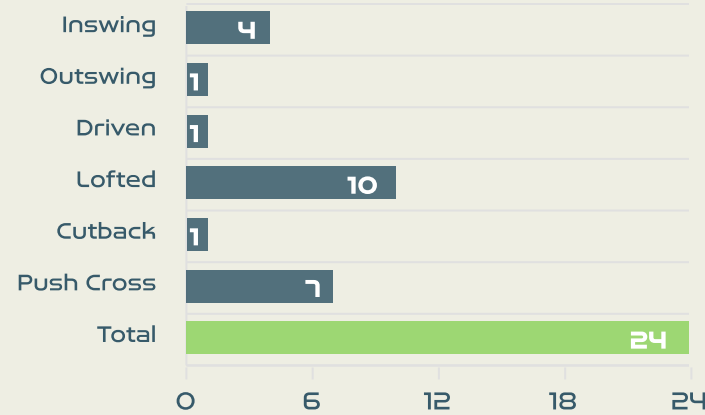

Delivery Type

#	Player	Inswing	Outswing	Driven	Lofted	Cutback	Push Cross	Total Attempted
1	THALMANN Gaelle	0	0	0	0	0	0	0
2	STIERLI Julia	0	0	0	0	0	0	0
5	MARITZ Noelle	3	1	0	1	0	0	5
6	REUTELER Geraldine	0	0	0	2	1	2	5
9	CRNOGORCEVIC Ana Maria	0	0	0	1	0	1	2
10	BACHMANN Ramona	0	0	0	1	0	0	1
11	SOW Coumba	0	0	0	0	0	0	0
13	WAEELTI Lia	0	0	0	0	0	0	0
15	BUEHLER Luana	0	0	0	0	0	0	0
17	PIUBEL Seraina	1	0	1	0	0	3	5
19	AIGBOGUN Eseosa	0	0	0	4	0	1	5
8	RIESEN Nadine	0	0	0	0	0	0	0
16	MAURON Sandrine	0	0	0	1	0	0	1
22	TERCHOUN Meriame	0	0	0	0	0	0	0
23	LEHMANN Alisha	0	0	0	0	0	0	0