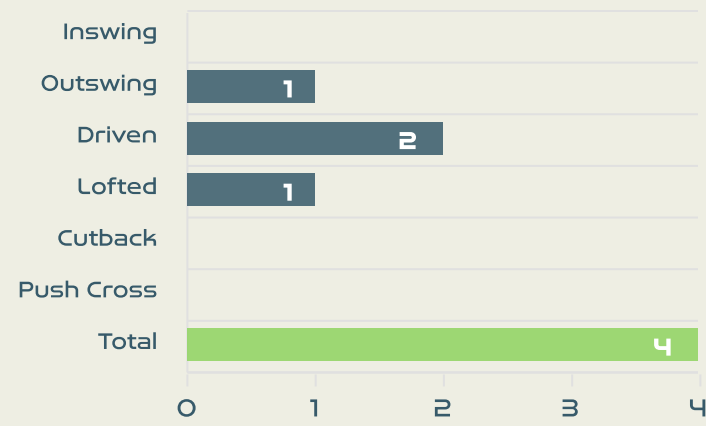

Attempts at Goal

Key	Outcome	Shots
● (Red)	Goals	2
● (Pink)	On Target	7
● (Teal)	Off Target	8
● (Green)	Blocked	2
● (Dark Blue)	Incomplete	0

Attempts at Goal

Time	Player	Outcome	Body Part	Delivery Type
3	6 REUTELER Geraldine	Off Target	Right Foot	Other
14	6 REUTELER Geraldine	On Target - Saved	Right Foot	Pass
24	6 REUTELER Geraldine	On Target - Saved	Left Foot	Ball Progression
27	11 SOW Coumba	Off Target	Right Foot	Pass
29	17 PIUBEL Seraina	On Target - Saved	Right Foot	Cross
30	10 BACHMANN Ramona	Incomplete - Blocked	Right Foot	Pass
31	17 PIUBEL Seraina	Off Target	Right Foot	Loose Ball
36	9 CRNOGORCEVIC Ana Maria	Off Target	Left Foot	Cross
38	9 CRNOGORCEVIC Ana Maria	Off Target	Head	Freekick
44	10 BACHMANN Ramona	On Target - Goal	Right Foot	Penalty
47	11 SOW Coumba	Incomplete - Blocked	Left Foot	Pass
49	9 CRNOGORCEVIC Ana Maria	On Target - Saved	Head	Corner
59	10 BACHMANN Ramona	Off Target	Right Foot	Pass
63	9 CRNOGORCEVIC Ana Maria	On Target - Saved	Right Foot	Cross
63	11 SOW Coumba	On Target - Saved	Right Foot	Other
63	17 PIUBEL Seraina	On Target - Goal	Right Foot	Other
77	23 LEHMANN Alisha	Deflected Off Target - Defensive Event	Head	Cross

Attempts at Goal

Time	Player	Outcome	Body Part	Delivery Type
86	5 MARITZ Noelle	Off Target	Right Foot	Pass
92	22 TERCHOUN Meriame	On Target - Saved	Right Foot	Pass

Crosses (Open Play)

Delivery Type

Attempted

4

Completed

2

Most Crosses Attempted

1

GUILLOU Katrina
CENTRE FORWARD LEFT

#	Player	Inswing	Outswing	Driven	Lofted	Cutback	Push Cross	Total Attempted
1	McDANIEL Olivia	0	0	0	0	0	0	0
3	COWART Jessika	0	0	0	0	0	0	0
4	SAWICKI Jaclyn	0	0	0	0	0	0	0
5	LONG Hali	0	0	0	0	0	0	0
7	BOLDEN Sarina	0	0	0	0	0	0	0
8	EGGESVIK Sara	0	0	1	0	0	0	1
13	BEARD Angela	0	0	0	0	0	0	0
16	HARRISON Sofia	0	0	1	0	0	0	1
17	BARKER Alicia	0	0	0	0	0	0	0
20	QUEZADA Quinley	0	0	0	0	0	0	0
21	GUILLOU Katrina	0	0	0	1	0	0	1
9	FLANIGAN Isabella	0	1	0	0	0	0	1
10	McDANIEL Chandler	0	0	0	0	0	0	0
14	SERRANO Meryll	0	0	0	0	0	0	0