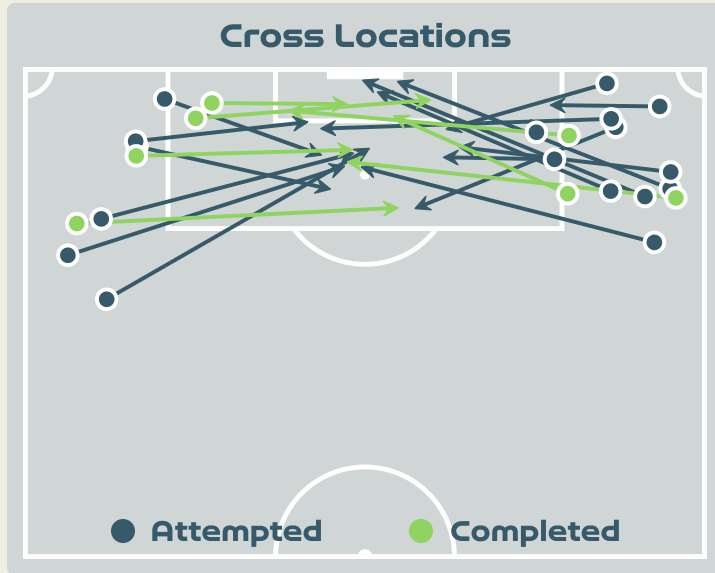

Attempts at Goal

Time	Player	Outcome	Body Part	Delivery Type
86	5 MARITZ Noelle	Off Target	Right Foot	Pass
92	22 TERCHOUN Meriame	On Target - Saved	Right Foot	Pass

Crosses (Open Play)

Delivery Type

Attempted

4

Completed

2

Most Crosses Attempted

1

GUILLOU Katrina
CENTRE FORWARD LEFT

#	Player	Inswing	Outswing	Driven	Lofted	Cutback	Push Cross	Total Attempted
1	McDANIEL Olivia	0	0	0	0	0	0	0
3	COWART Jessika	0	0	0	0	0	0	0
4	SAWICKI Jaclyn	0	0	0	0	0	0	0
5	LONG Hali	0	0	0	0	0	0	0
7	BOLDEN Sarina	0	0	0	0	0	0	0
8	EGGESVIK Sara	0	0	1	0	0	0	1
13	BEARD Angela	0	0	0	0	0	0	0
16	HARRISON Sofia	0	0	1	0	0	0	1
17	BARKER Alicia	0	0	0	0	0	0	0
20	QUEZADA Quinley	0	0	0	0	0	0	0
21	GUILLOU Katrina	0	0	0	1	0	0	1
9	FLANIGAN Isabella	0	1	0	0	0	0	1
10	McDANIEL Chandler	0	0	0	0	0	0	0
14	SERRANO Meryll	0	0	0	0	0	0	0

Crosses (Open Play)

Delivery Type

#	Player	Inswing	Outswing	Driven	Lofted	Cutback	Push Cross	Total Attempted
1	THALMANN Gaelle	0	0	0	0	0	0	0
2	STIERLI Julia	0	0	0	0	0	0	0
5	MARITZ Noelle	3	1	0	1	0	0	5
6	REUTELER Geraldine	0	0	0	2	1	2	5
9	CRNOGORCEVIC Ana Maria	0	0	0	1	0	1	2
10	BACHMANN Ramona	0	0	0	1	0	0	1
11	SOW Coumba	0	0	0	0	0	0	0
13	WAEELTI Lia	0	0	0	0	0	0	0
15	BUEHLER Luana	0	0	0	0	0	0	0
17	PIUBEL Seraina	1	0	1	0	0	3	5
19	AIGBOGUN Eseosa	0	0	0	4	0	1	5
8	RIESEN Nadine	0	0	0	0	0	0	0
16	MAURON Sandrine	0	0	0	1	0	0	1
22	TERCHOUN Meriame	0	0	0	0	0	0	0
23	LEHMANN Alisha	0	0	0	0	0	0	0

Attempted

24

Completed

7

Most Crosses Attempted

5

REUTELER Geraldine
LEFT CENTRE MIDFIELD

Offering to Receive