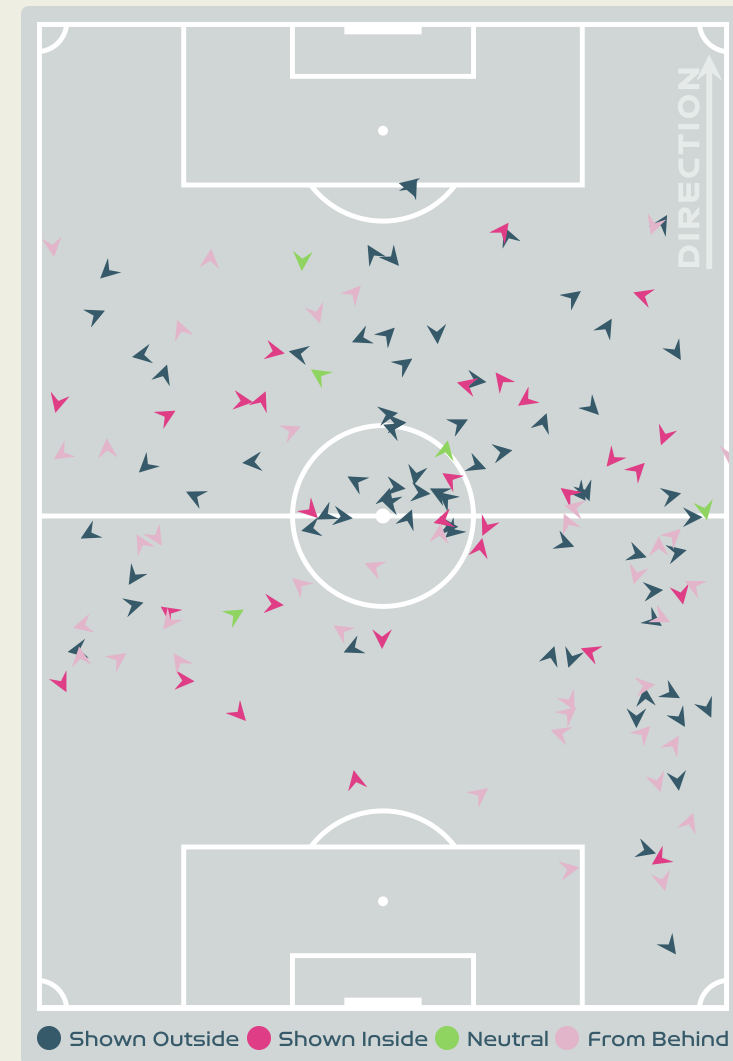

Most Direct Pressures

8

BARKER Alicia
RIGHT BACK

Most Direct Pressures

7

SOW Coumba
RIGHT CENTRE MIDFIELD

GOALKEEPING

Philippines v Switzerland