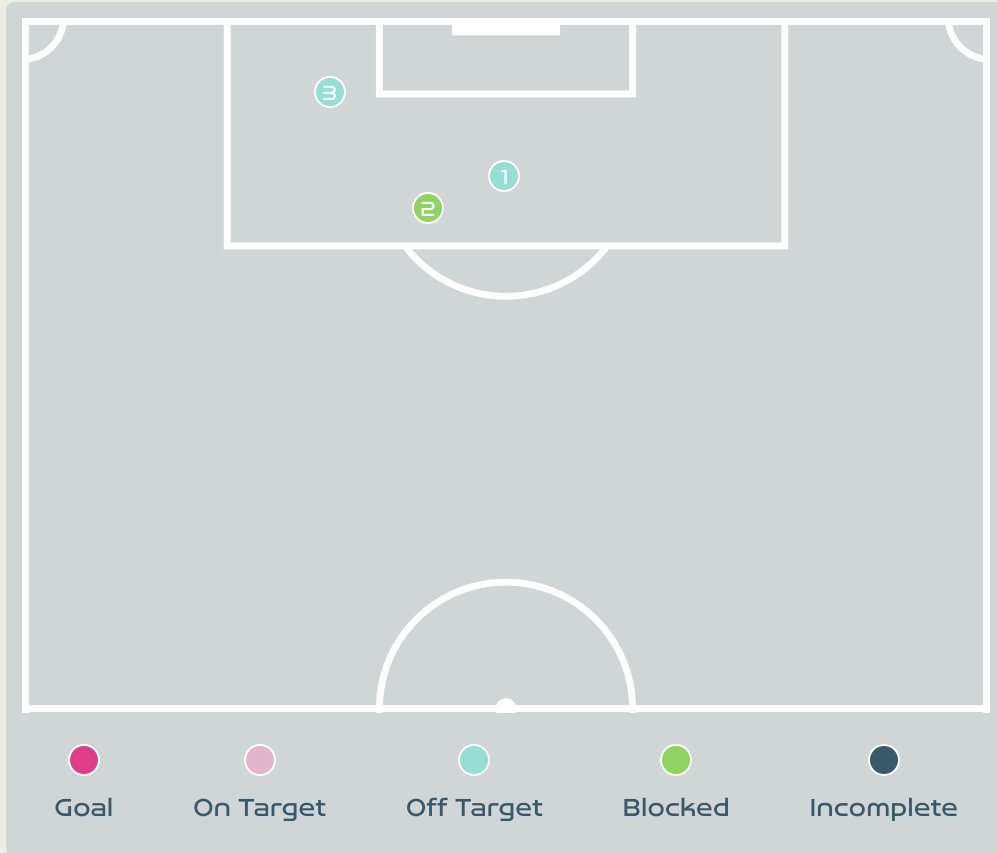

Attempts at Goal

Key	Outcome	Shots
	Goals	0
	On Target	0
	Off Target	2
	Blocked	1
	Incomplete	0