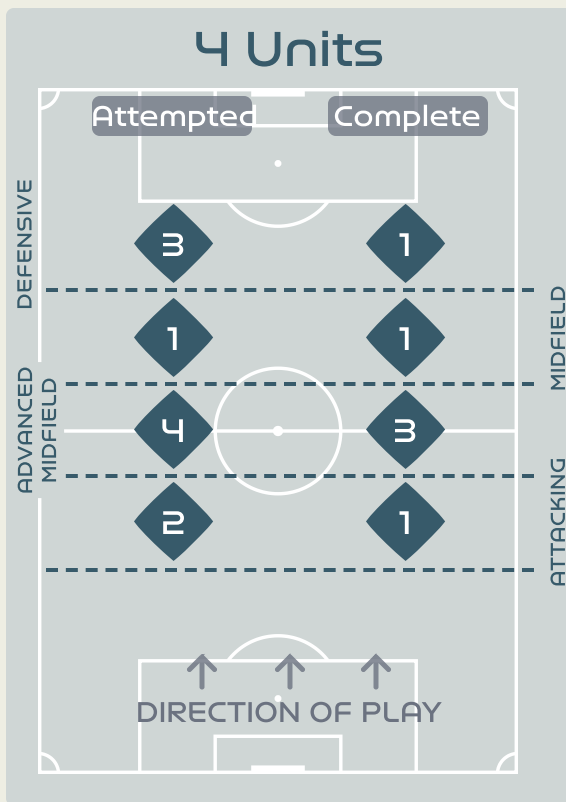

In Possession Line Height & Team Length

Line Breaks

Philippines

Attempted Line Breaks

83

Attempted Line Breaks **1**

Inside Shape **1**

Outside Shape **0**

Attempted Line Breaks **54**

Inside Shape **41**

Outside Shape **13**

Attempted Line Breaks **28**

Inside Shape **24**

Outside Shape **4**

Line Breaks

Attempted Line Breaks

212

Attempted Line Breaks 10

Inside Shape	7
Outside Shape	3

Attempted Line Breaks 151

Inside Shape	64
Outside Shape	87

Attempted Line Breaks 51

Inside Shape	17
Outside Shape	34

Line Breaks