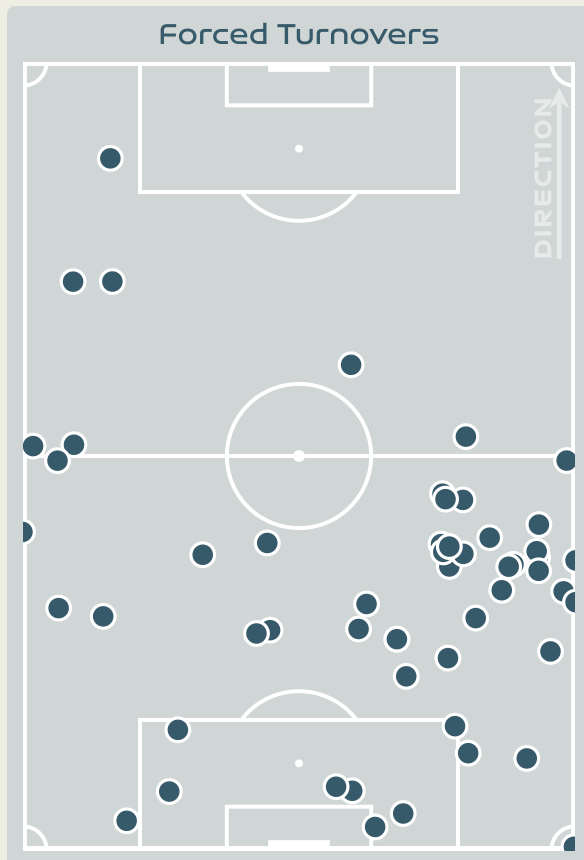

Defensive Actions