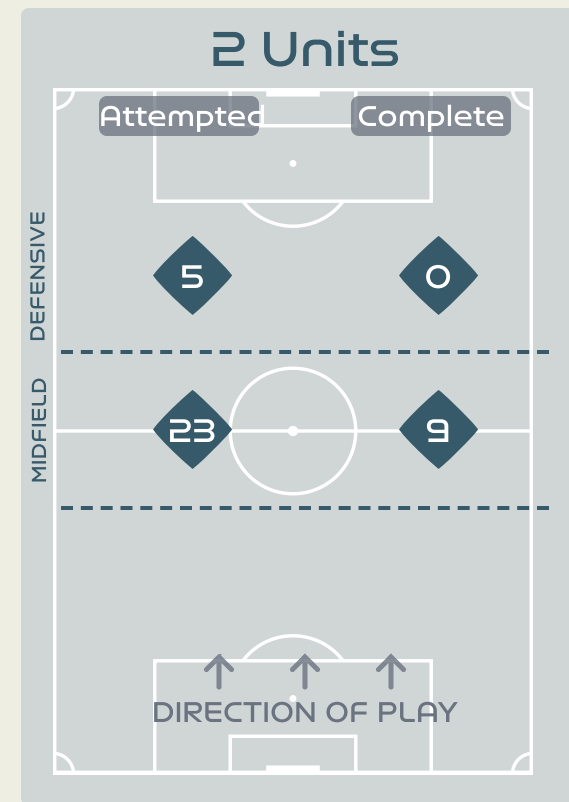

In Possession Line Height & Team Length

Line Breaks

Philippines

Attempted Line Breaks

83

Attempted Line Breaks **1**

Inside Shape **1**

Outside Shape **0**

Attempted Line Breaks **54**

Inside Shape **41**

Outside Shape **13**

Attempted Line Breaks **28**

Inside Shape **24**

Outside Shape **4**

Line Breaks

Attempted Line Breaks