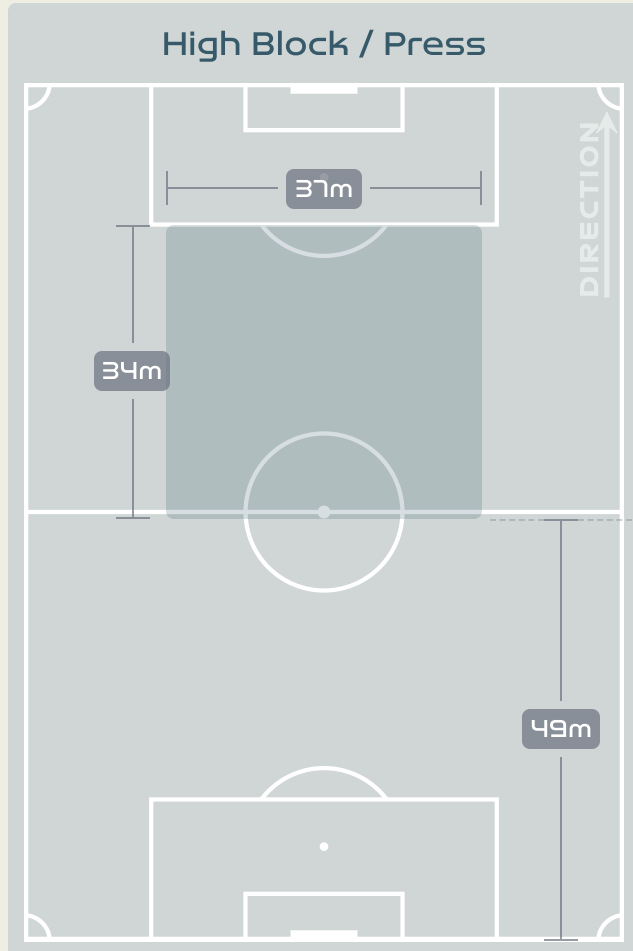

Defensive Actions

Blocks

Possession Contests

Most Possession Regains

8
BUEHLER Luana
 RIGHT CENTRE BACK

#	Player	Total Possession Regains
1	THALMANN Gaelle	3
2	STIERLI Julia	3
5	MARITZ Noelle	2
6	REUTELER Geraldine	2
9	CRNOGORCEVIC Ana Maria	3
10	BACHMANN Ramona	1
11	SOW Coumba	4
13	WAELTI Lia	5
15	BUEHLER Luana	8
17	PIUBEL Seraina	1
19	AIGBOGUN Eseosa	5
8	RIESEN Nadine	0
16	MAURON Sandrine	1
22	TERCHOUN Meriame	0
23	LEHMANN Alisha	2

Defensive Line Height & Team Length

Defensive Line Height & Team Length

Defensive Pressure

Philippines

Switzerland

371	Total Pressures	141
49	Direct Pressures	39
1.45s	Avg Pressure Duration	1.01s
72	Forced Turnovers	54
16.05s	Ball Recovery Time	6.85s
170	Pushing on into Pressing	55
331	Pushing on	105
46	Pressing Direction Inside	29
234	Pressing Direction Outside	68