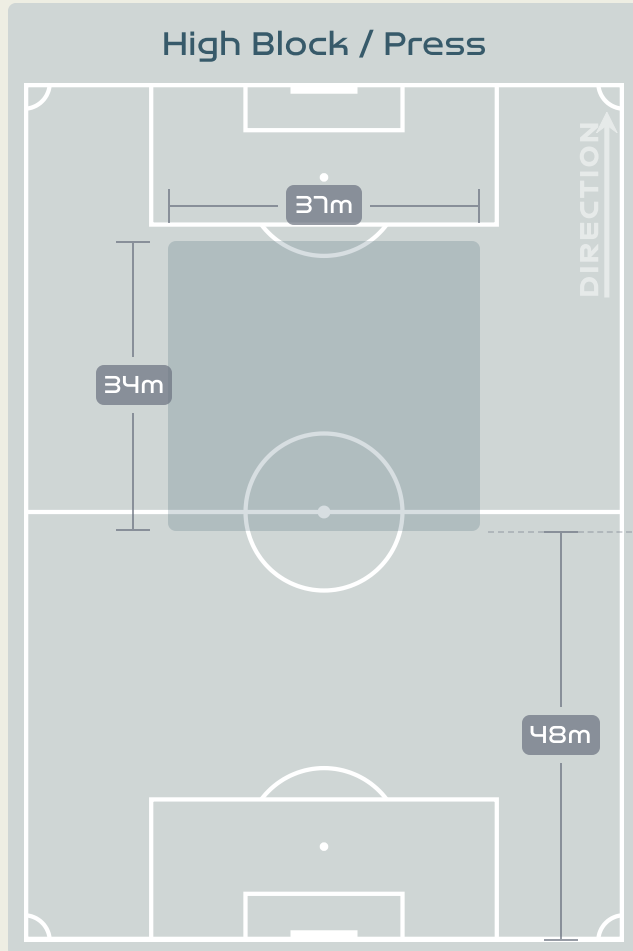

Defensive Line Height & Team Length

Defensive Line Height & Team Length

Defensive Pressure

Philippines

Switzerland

371	Total Pressures	141
49	Direct Pressures	39
1.45s	Avg Pressure Duration	1.01s
72	Forced Turnovers	54
16.05s	Ball Recovery Time	6.85s
170	Pushing on into Pressing	55
331	Pushing on	105
46	Pressing Direction Inside	29
234	Pressing Direction Outside	68