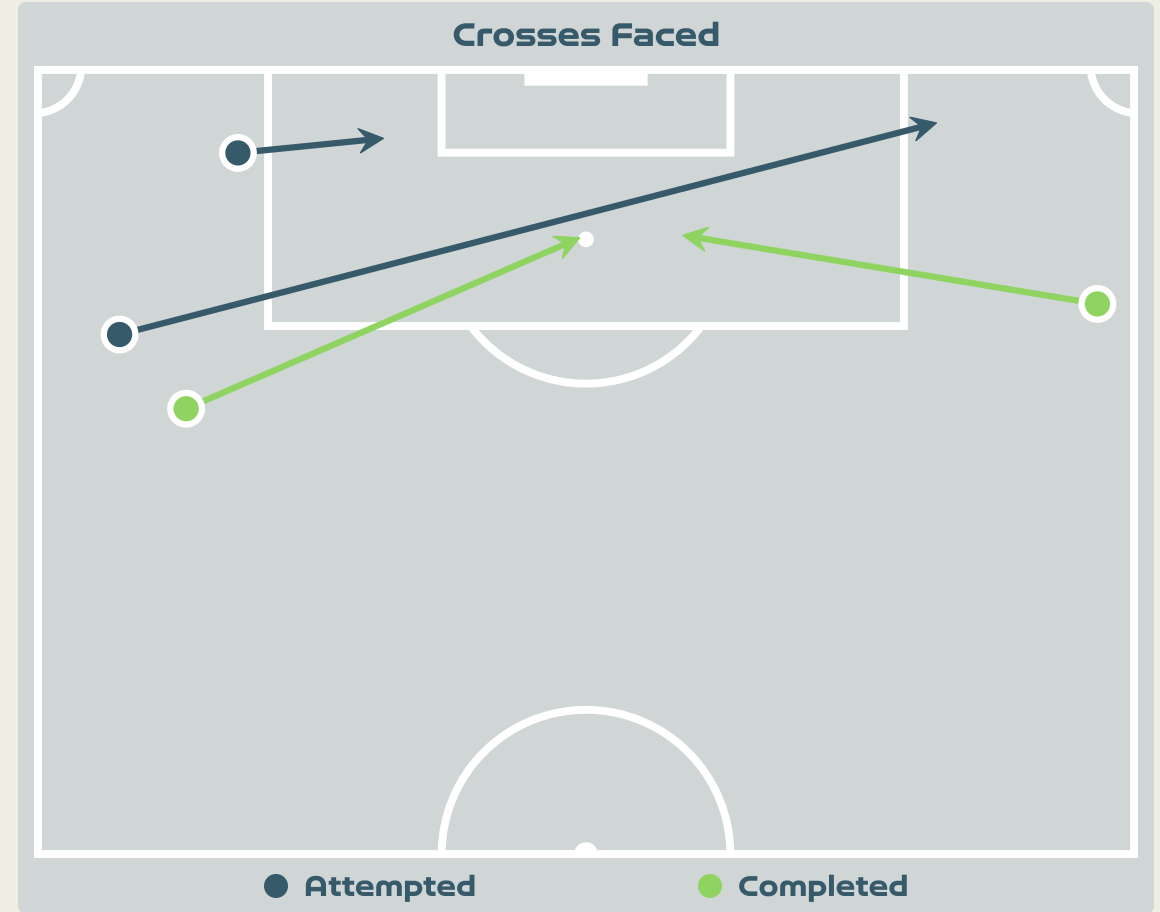

Goal Prevention

3
Total Attempts on Goal Faced

0
Save %

Total Attempts on Goal Faced	Total Goal Interventions	Save & Retain	Deflect & Retain	Save & Deflect	Save Attempt	No Save Attempt
3	0	0	0	0	0	3

Aerial Control

Delivery Types Faced

Total	In Swing	Out Swing	Driven	Lofted	Cutback	Push
27	6	2	1	10	1	7

Aerial Control

Delivery Types Faced

Total	In Swing	Out Swing	Driven	Lofted	Cutback	Push
7	0	1	2	4	0	0

SET PLAYS

Philippines v Switzerland