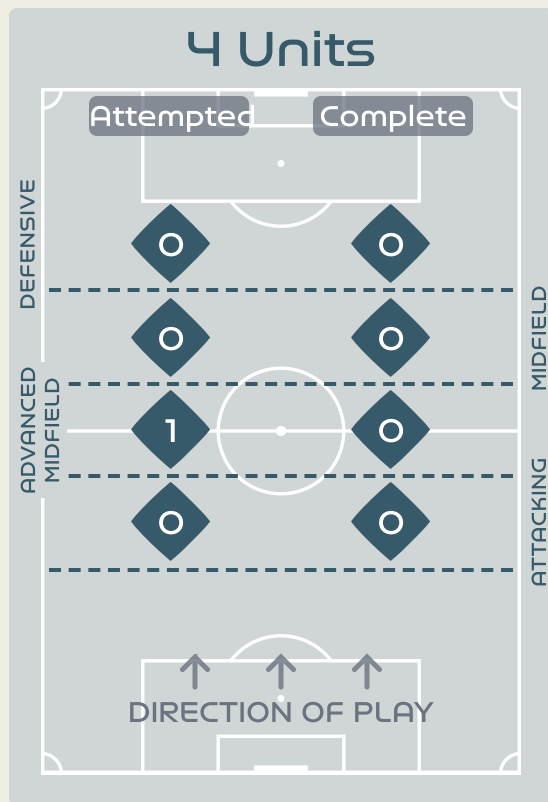

In Possession Line Height & Team Length

Line Breaks

Philippines

Attempted Line Breaks

83

Attempted Line Breaks **1**

Inside Shape **1**

Outside Shape **0**

Attempted Line Breaks **54**

Inside Shape **41**

Outside Shape **13**

Attempted Line Breaks **28**

Inside Shape **24**

Outside Shape **4**

Line Breaks

Attempted Line Breaks