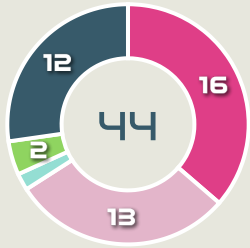

313

Offers Made in Final Third

Offers Made Inside Shape

Offers Made Outside Shape

321

Offers Made in Middle Third

112

Offers Made in Defensive Third

#	Player	Offers Made	Offers Received	% Made & Received
1	THALMANN Gaelle	43	13	30.2%
2	STIERLI Julia	11	7	63.6%
5	MARITZ Noelle	107	56	52.3%
6	REUTELER Geraldine	102	38	37.3%
9	CRNOGORCEVIC Ana Maria	94	17	18.1%
10	BACHMANN Ramona	95	43	45.3%
11	SOW Coumba	66	25	37.9%
13	WAELTI Lia	48	15	31.2%
15	BUEHLER Luana	32	22	68.8%
17	PIUBEL Seraina	58	23	39.7%
19	AIGBOGUN Eseosa	41	17	41.5%
8	RIESEN Nadine	2	0	0%
16	MAURON Sandrine	15	3	20%
22	TERCHOUN Meriame	6	3	50%
23	LEHMANN Alisha	26	6	23.1%

Movement to Receive

Movement Types by Phase

Final Third Phase

Progression Phase

Build Up Phase

All Movement Types

- In Front
- In Between
- Out to In
- In to Out
- In Behind

Top Ranked Players