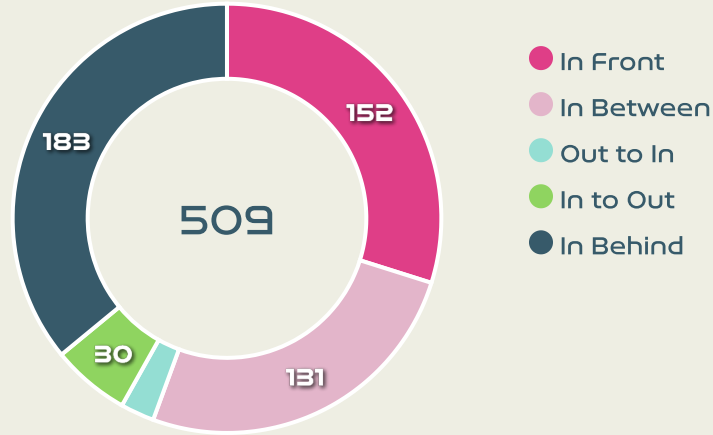

Movement Types by Phase

Final Third Phase

Progression Phase

Build Up Phase

All Movement Types

- In Front
- In Between
- Out to In
- In to Out
- In Behind

Top Ranked Players

Type	Player	Movements
In Front	6 REUTELER Geraldine	33
In Between	9 CRNOGORCEVIC Ana Maria	33
Out to In	17 PIUBEL Seraina	4
In to Out	6 REUTELER Geraldine	7
In Behind	9 CRNOGORCEVIC Ana Maria	50