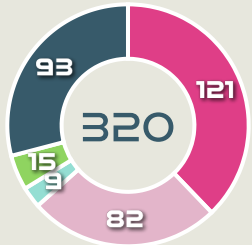

Movement Types by Phase

Final Third Phase

Progression Phase

Build Up Phase

All Movement Types

- In Front
- In Between
- Out to In
- In to Out
- In Behind

Top Ranked Players

Type	Player	Movements
In Front	6 REUTELER Geraldine	33
In Between	9 CRNOGORCEVIC Ana Maria	33
Out to In	17 PIUBEL Seraina	4
In to Out	6 REUTELER Geraldine	7
In Behind	9 CRNOGORCEVIC Ana Maria	50