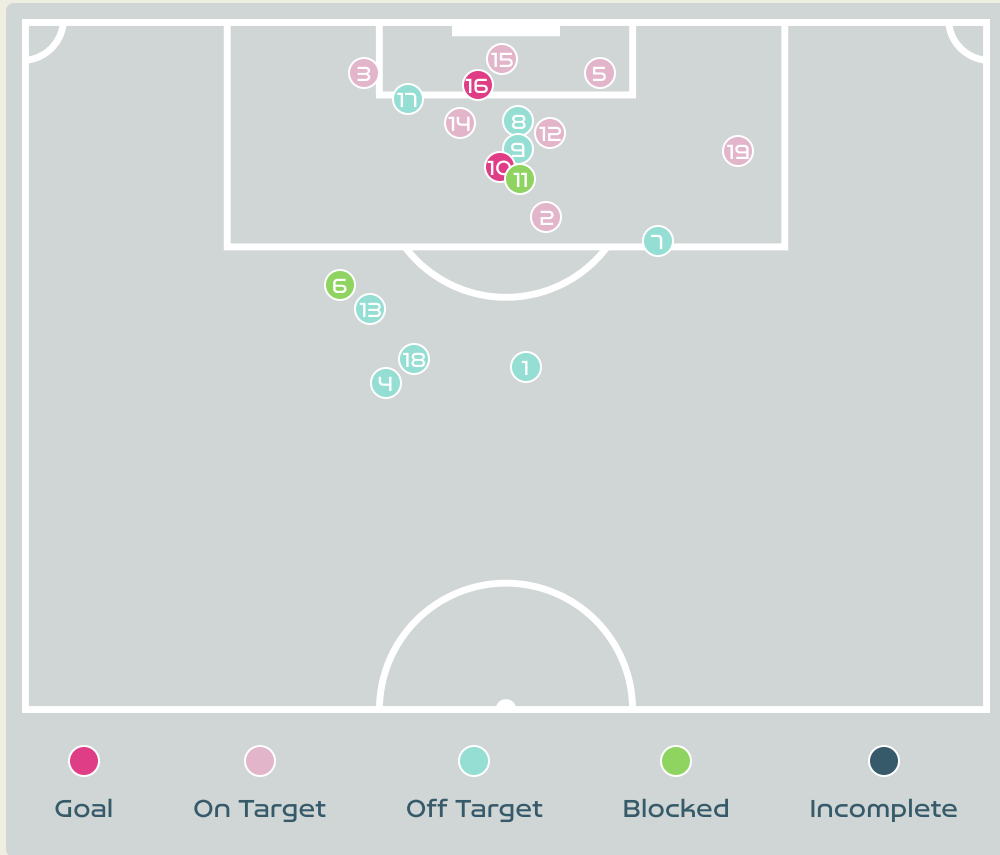

Attempts at Goal

Key	Outcome	Shots
	Goals	0
	On Target	0
	Off Target	2
	Blocked	1
	Incomplete	0

Attempts at Goal

Philippines

Time	Player	Outcome	Body Part	Delivery Type
1	3 COWART Jessika	Off Target	Head	Cross
26	5 LONG Hali	Incomplete - Blocked	Right Foot	Loose Ball
84	16 HARRISON Sofia	Off Target	Left Foot	Loose Ball

Attempts at Goal

Key	Outcome	Shots
● (Red)	Goals	2
● (Pink)	On Target	7
● (Teal)	Off Target	8
● (Green)	Blocked	2
● (Dark Blue)	Incomplete	0

Attempts at Goal

Time	Player	Outcome	Body Part	Delivery Type
3	6 REUTELER Geraldine	Off Target	Right Foot	Other
14	6 REUTELER Geraldine	On Target - Saved	Right Foot	Pass
24	6 REUTELER Geraldine	On Target - Saved	Left Foot	Ball Progression
27	11 SOW Coumba	Off Target	Right Foot	Pass
29	17 PIUBEL Seraina	On Target - Saved	Right Foot	Cross
30	10 BACHMANN Ramona	Incomplete - Blocked	Right Foot	Pass
31	17 PIUBEL Seraina	Off Target	Right Foot	Loose Ball
36	9 CRNOGORCEVIC Ana Maria	Off Target	Left Foot	Cross
38	9 CRNOGORCEVIC Ana Maria	Off Target	Head	Freekick
44	10 BACHMANN Ramona	On Target - Goal	Right Foot	Penalty
47	11 SOW Coumba	Incomplete - Blocked	Left Foot	Pass
49	9 CRNOGORCEVIC Ana Maria	On Target - Saved	Head	Corner
59	10 BACHMANN Ramona	Off Target	Right Foot	Pass
63	9 CRNOGORCEVIC Ana Maria	On Target - Saved	Right Foot	Cross
63	11 SOW Coumba	On Target - Saved	Right Foot	Other
63	17 PIUBEL Seraina	On Target - Goal	Right Foot	Other
77	23 LEHMANN Alisha	Deflected Off Target - Defensive Event	Head	Cross

Attempts at Goal

Time	Player	Outcome	Body Part	Delivery Type
86	5 MARITZ Noelle	Off Target	Right Foot	Pass
92	22 TERCHOUN Meriame	On Target - Saved	Right Foot	Pass

Crosses (Open Play)

Delivery Type

Attempted