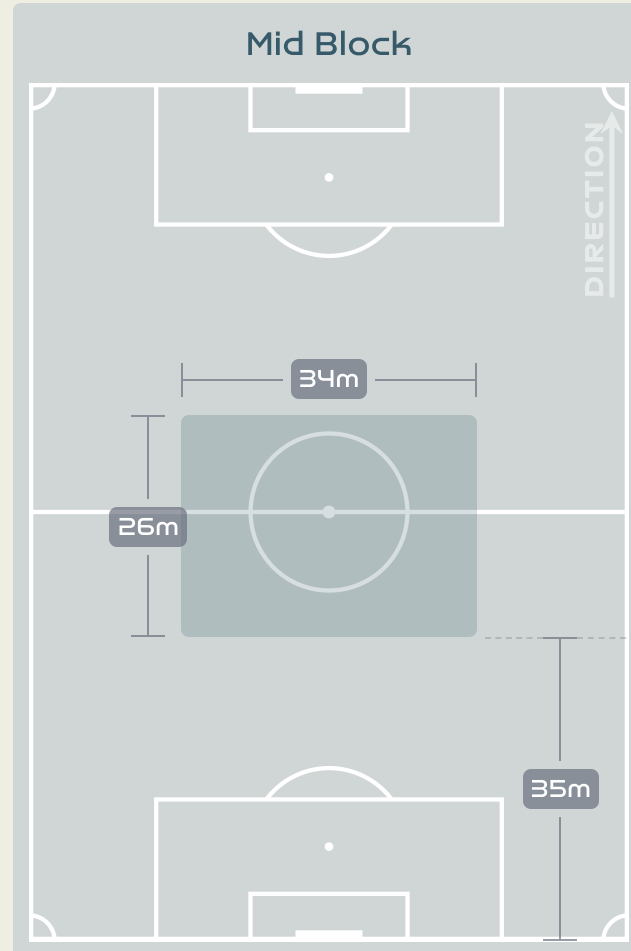

Defensive Actions

Blocks

Possession Contests

Most Possession Regains

8
BUEHLER Luana
 RIGHT CENTRE BACK

#	Player	Total Possession Regains
1	THALMANN Gaelle	3
2	STIERLI Julia	3
5	MARITZ Noelle	2
6	REUTELER Geraldine	2
9	CRNOGORCEVIC Ana Maria	3
10	BACHMANN Ramona	1
11	SOW Coumba	4
13	WAELTI Lia	5
15	BUEHLER Luana	8
17	PIUBEL Seraina	1
19	AIGBOGUN Eseosa	5
8	RIESEN Nadine	0
16	MAURON Sandrine	1
22	TERCHOUN Meriame	0
23	LEHMANN Alisha	2

Defensive Line Height & Team Length

Defensive Line Height & Team Length

Defensive Pressure

Philippines

Switzerland

371	Total Pressures	141
49	Direct Pressures	39
1.45s	Avg Pressure Duration	1.01s
72	Forced Turnovers	54
16.05s	Ball Recovery Time	6.85s
170	Pushing on into Pressing	55
331	Pushing on	105
46	Pressing Direction Inside	29
234	Pressing Direction Outside	68