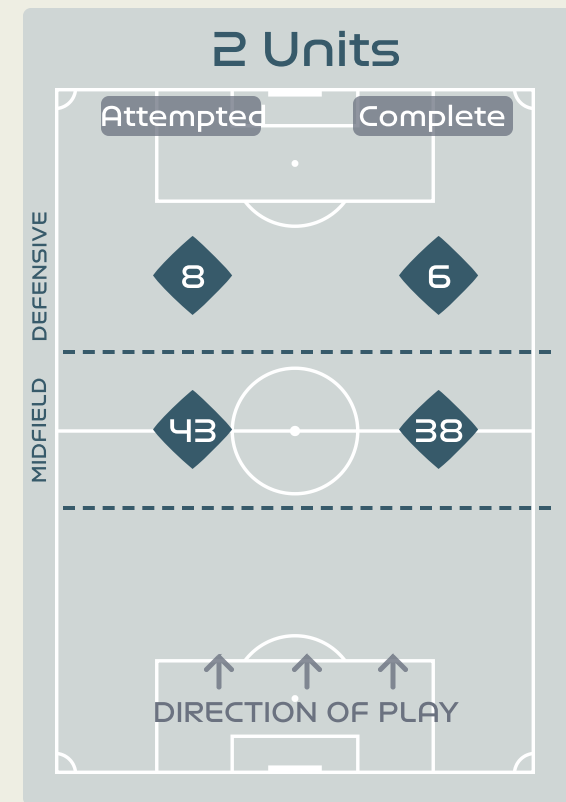

Attempted Line Breaks **54**

Inside Shape **41**

Outside Shape **13**

Attempted Line Breaks **28**

Inside Shape **24**

Outside Shape **4**

Line Breaks

Attempted Line Breaks

212

Attempted Line Breaks 10

Inside Shape	7
Outside Shape	3

Attempted Line Breaks 151

Inside Shape	64
Outside Shape	87

Attempted Line Breaks 51

Inside Shape	17
Outside Shape	34

Line Breaks

					4 Units				3 Units			2 Units		Direction			Distribution Type		
#	Player	Line Breaks Attempted	Line Breaks Completed	Line Break Completion %	Attacking Line	Attacking Midfield Line	Midfield Line	Defensive Line	Attacking Line	Midfield Line	Defensive Line	Midfield Line	Defensive Line	Through	Around	Over	Pass	Cross	Ball Progression
1	McDANIEL Olivia	18	6	33%	0	1	0	0	9	5	0	2	1	0	0	18	18	0	0
3	COWART Jessika	6	2	33%	0	0	0	0	1	2	0	2	1	2	1	3	6	0	0
4	SAWICKI Jaclyn	2	0	0%	0	0	0	0	0	0	0	2	0	1	0	1	2	0	0
5	LONG Hali	2	1	50%	0	0	0	0	1	0	0	1	0	2	0	0	2	0	0
7	BOLDEN Sarina	2	0	0%	0	0	0	0	0	0	1	1	0	1	0	1	2	0	0
8	EGGESVIK Sara	5	1	20%	0	0	0	0	1	1	0	3	0	1	0	4	5	0	0
13	BEARD Angela	13	5	38%	0	0	0	0	4	4	0	4	1	2	3	8	10	3	0
16	HARRISON Sofia	19	9	47%	0	0	0	0	4	9	0	5	1	1	4	14	18	1	0
17	BARKER Alicia	8	3	37%	0	0	0	0	3	3	1	1	0	0	2	6	8	0	0
20	QUEZADA Quinley	2	1	50%	0	0	0	0	1	0	0	1	0	2	0	0	2	0	0
21	GUILLOU Katrina	3	3	100%	0	0	0	0	0	2	0	1	0	0	1	2	3	0	0
9	FLANIGAN Isabella	1	0	0%	0	0	0	0	0	1	0	0	0	0	0	1	1	0	0
10	McDANIEL Chandler	0	0	0%	0	0	0	0	0	0	0	0	0	0	0	0	0	0	0
14	SERRANO Meryll	2	1	50%	0	0	0	0	0	1	0	0	1	0	1	1	2	0	0