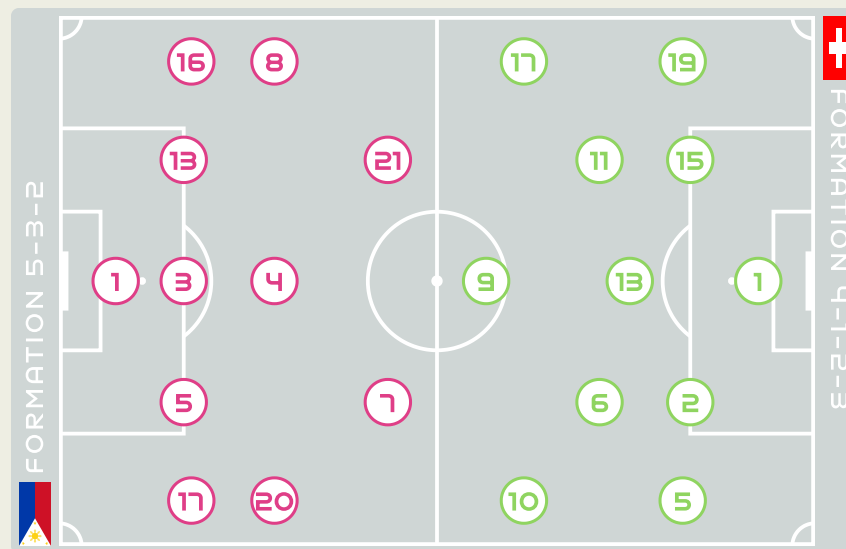

Match Summary - Teams

Philippines

0 — 2

Switzerland

STARTING

1	GK	McDANIEL Olivia	
3	DF	COWART Jessika	
4	MF	SAWICKI Jaclyn	
5	DF	LONG Hali (C)	
7	FW	BOLDEN Sarina	↓ 81'
8	MF	EGGESVIK Sara	↓ 70'
13	DF	BEARD Angela	
16	DF	HARRISON Sofia	38'
17	DF	BARKER Alicia	
20	MF	QUEZADA Quinley	↓ 70'
21	FW	GUILLOU Katrina	

SUBSTITUTES

18	GK	JOTA Kaiya	
22	GK	FONTANILLA Kiara	
2	DF	CESAR Malea	
6	MF	ANNIS Tahnai	
9	FW	FLANIGAN Isabella	↑ 70'
10	FW	McDANIEL Chandler	↑ 81'
11	MF	CASTANEDA Anicka	
12	MF	BUGAY Ryley	
14	MF	SERRANO Meryll	↑ 70'
15	FW	FRILLES Carleigh	
19	DF	RANDLE Dominique	
23	DF	BONTA Reina