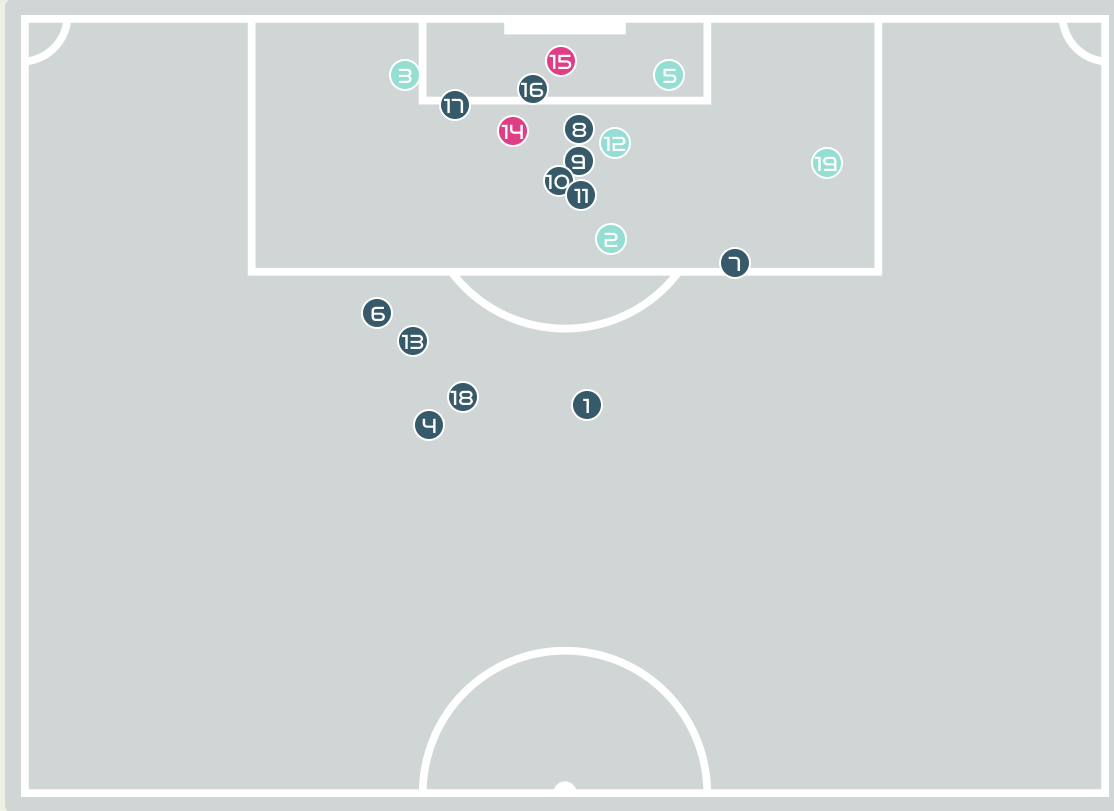

Total Involvements

Goalkeeping Distribution

Goalkeeping Distribution

Goal Prevention

Total Attempts on Goal Faced	Total Goal Interventions	Save & Retain	Deflect & Retain	Save & Deflect	Save Attempt	No Save Attempt
19	7	5	0	2	0	12

Goal Prevention

3
Total Attempts on Goal Faced

0
Save %

Total Attempts on Goal Faced	Total Goal Interventions	Save & Retain	Deflect & Retain	Save & Deflect	Save Attempt	No Save Attempt
3	0	0	0	0	0	3

Aerial Control