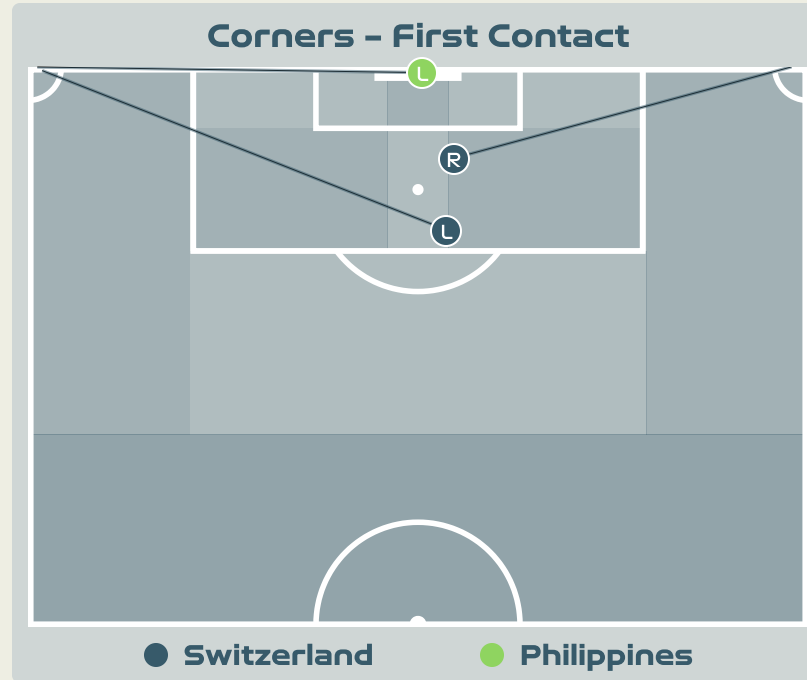

Delivery Types Faced

Total	In Swing	Out Swing	Driven	Lofted	Cutback	Push
27	6	2	1	10	1	7

Aerial Control

Delivery Types Faced

Total	In Swing	Out Swing	Driven	Lofted	Cutback	Push
7	0	1	2	4	0	0

SET PLAYS

Philippines v Switzerland

Set Plays - Corners

Delivery Type	From Left Side	From Right Side	Total
Direct to Area	0	0	0
Short	0	0	0
Edge of Penalty Area	0	0	0

Delivery Style	Total
Inswing	0
Outswing	0
Driven	0

Free Kicks	
Type	Total
Direct	10
Direct (on target)	0
Direct (off target)	0
Indirect	2

First Contacts on Philippines Crosses

Top 5 Player First Contacts		
Player	Team	Total

Set Plays - Corners

Delivery Type	From Left Side	From Right Side	Total
Direct to Area	1	1	2
Short	1	0	1
Edge of Penalty Area	0	0	0