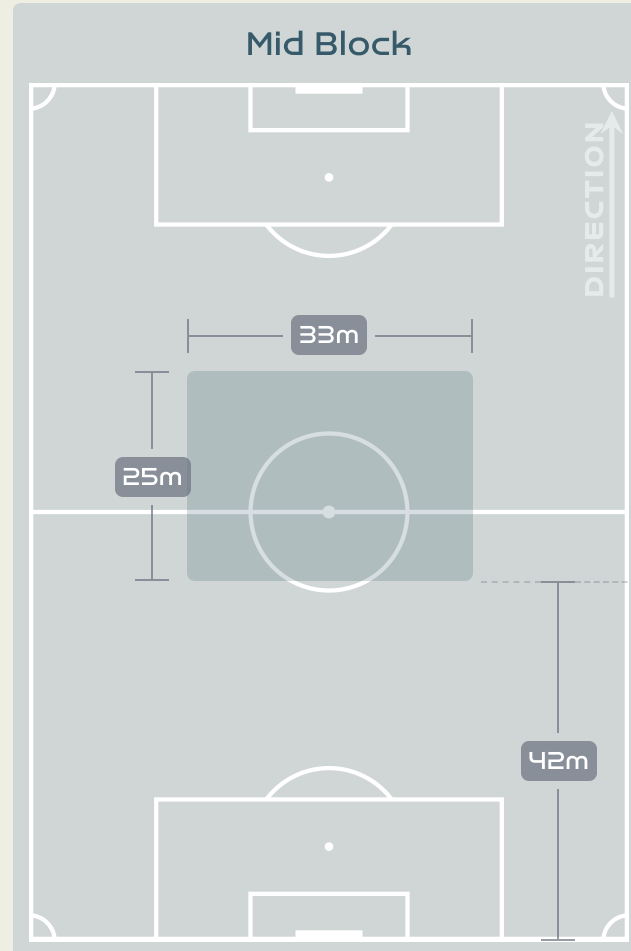

Defensive Actions

Blocks

Possession Contests

Most Possession Regains

8
BUEHLER Luana
 RIGHT CENTRE BACK

#	Player	Total Possession Regains
1	THALMANN Gaelle	3
2	STIERLI Julia	3
5	MARITZ Noelle	2
6	REUTELER Geraldine	2
9	CRNOGORCEVIC Ana Maria	3
10	BACHMANN Ramona	1
11	SOW Coumba	4
13	WAELTI Lia	5
15	BUEHLER Luana	8
17	PIUBEL Seraina	1
19	AIGBOGUN Eseosa	5
8	RIESEN Nadine	0
16	MAURON Sandrine	1
22	TERCHOUN Meriame	0
23	LEHMANN Alisha	2

Defensive Line Height & Team Length

Defensive Line Height & Team Length

Defensive Pressure

Philippines

Switzerland

371	Total Pressures	141
49	Direct Pressures	39
1.45s	Avg Pressure Duration	1.01s
72	Forced Turnovers	54
16.05s	Ball Recovery Time	6.85s
170	Pushing on into Pressing	55
331	Pushing on	105
46	Pressing Direction Inside	29
234	Pressing Direction Outside	68