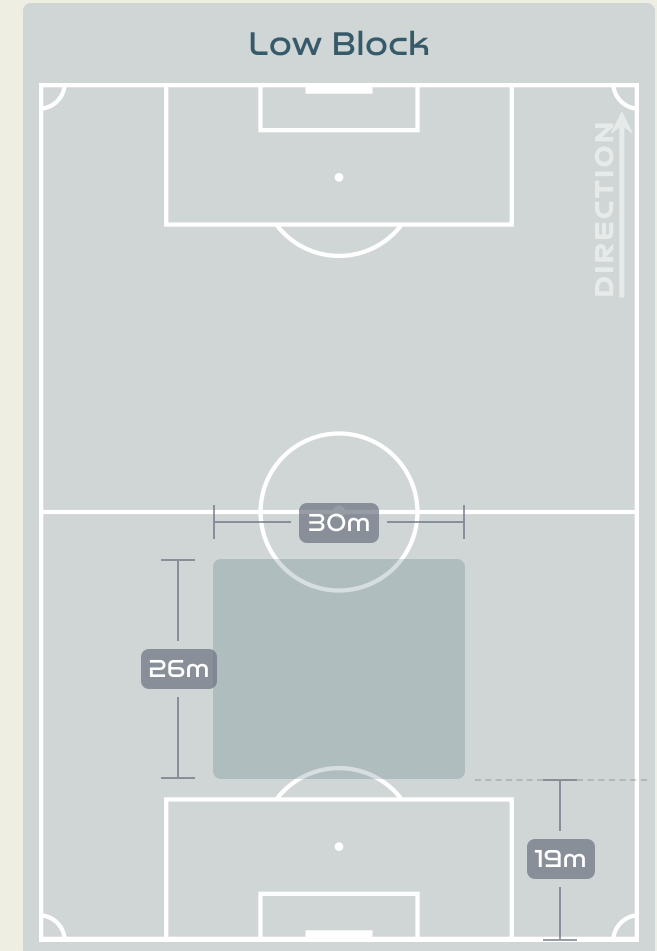

Defensive Actions

Blocks

Possession Contests

Most Possession Regains

8
BUEHLER Luana
 RIGHT CENTRE BACK

#	Player	Total Possession Regains
1	THALMANN Gaelle	3
2	STIERLI Julia	3
5	MARITZ Noelle	2
6	REUTELER Geraldine	2
9	CRNOGORCEVIC Ana Maria	3
10	BACHMANN Ramona	1
11	SOW Coumba	4
13	WAELTI Lia	5
15	BUEHLER Luana	8
17	PIUBEL Seraina	1
19	AIGBOGUN Eseosa	5
8	RIESEN Nadine	0
16	MAURON Sandrine	1
22	TERCHOUN Meriame	0
23	LEHMANN Alisha	2

Defensive Line Height & Team Length

Defensive Line Height & Team Length

Defensive Pressure

Philippines

Switzerland

371	Total Pressures	141
49	Direct Pressures	39
1.45s	Avg Pressure Duration	1.01s
72	Forced Turnovers	54
16.05s	Ball Recovery Time	6.85s
170	Pushing on into Pressing	55
331	Pushing on	105
46	Pressing Direction Inside	29
234	Pressing Direction Outside	68