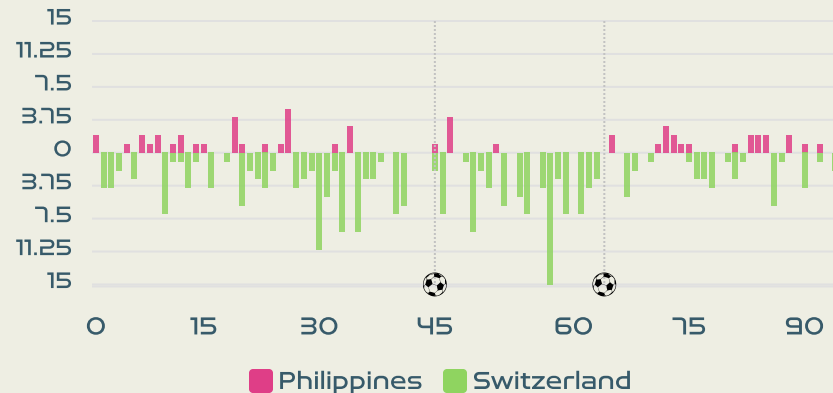

Distribution in the Final Third