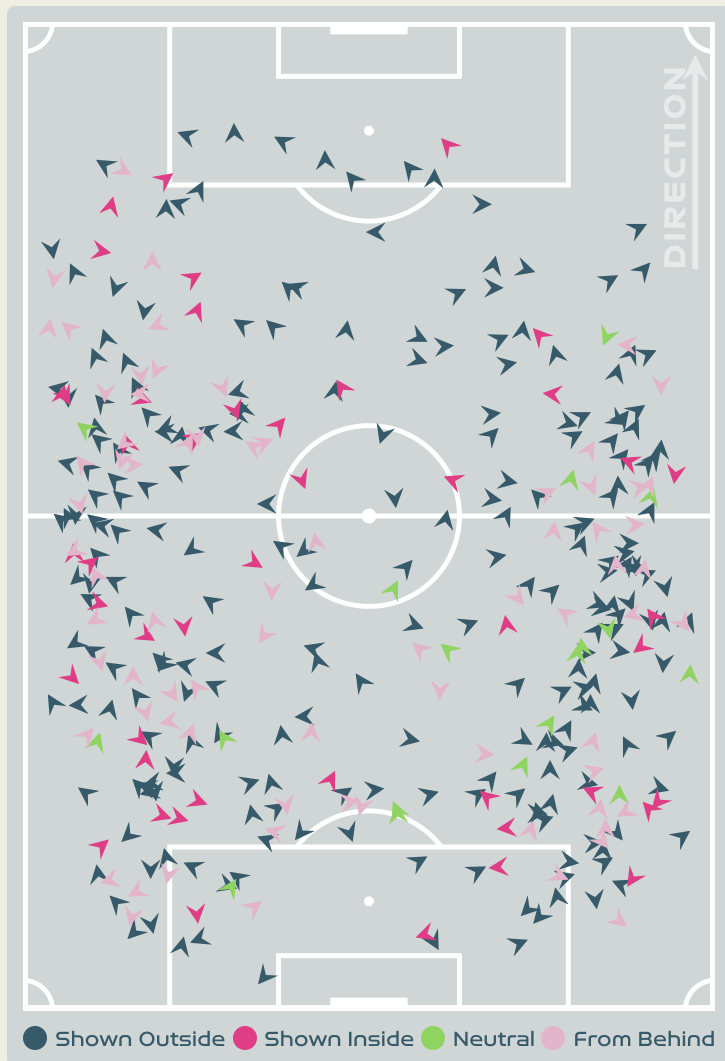

Defensive Line Height & Team Length

Defensive Line Height & Team Length

Defensive Pressure

Philippines

Switzerland

371	Total Pressures	141
49	Direct Pressures	39
1.45s	Avg Pressure Duration	1.01s
72	Forced Turnovers	54
16.05s	Ball Recovery Time	6.85s
170	Pushing on into Pressing	55
331	Pushing on	105
46	Pressing Direction Inside	29
234	Pressing Direction Outside	68