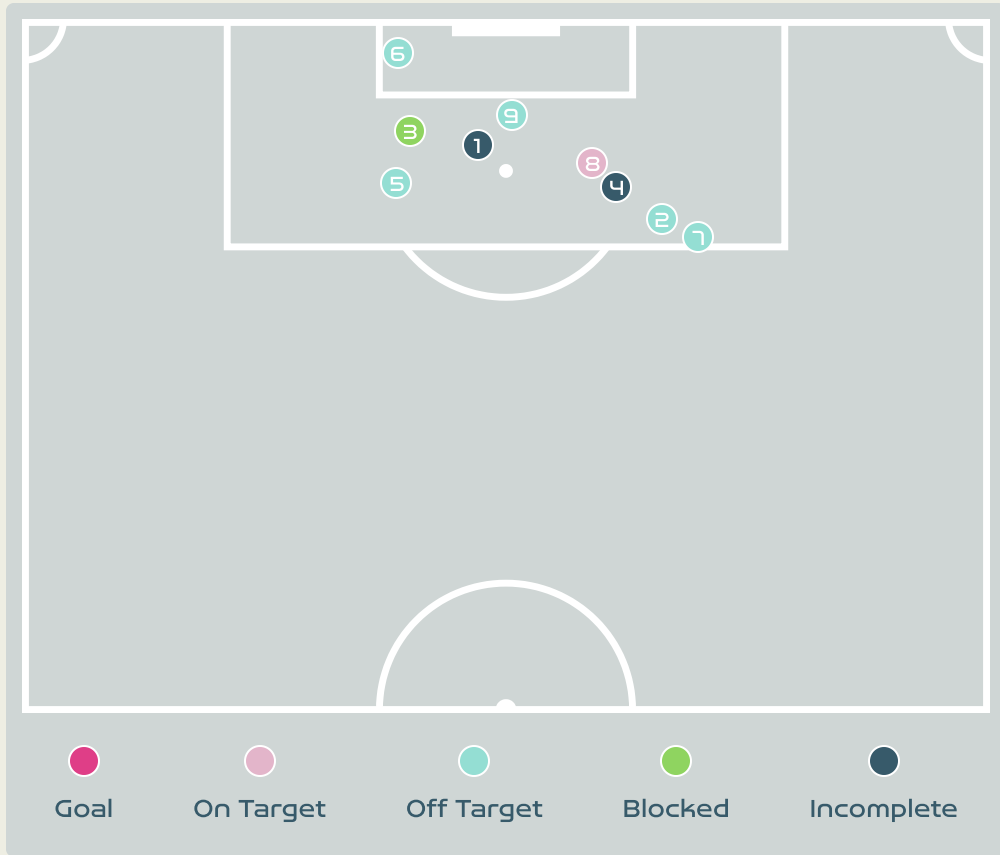

Attempts at Goal

Republic of Ireland

Key	Outcome	Shots
	Goals	0
	On Target	1
	Off Target	5
	Blocked	1
	Incomplete	2