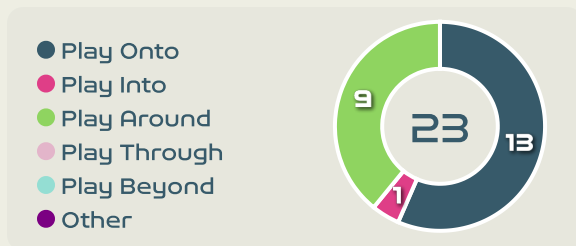

Republic of Ireland

Goalkeeping Distribution