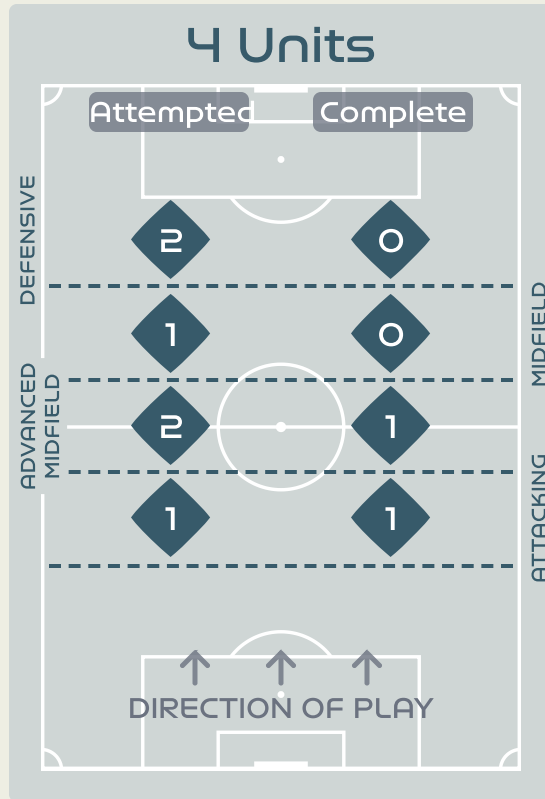

# In Possession Line Height & Team Length

# In Possession Line Height & Team Length

Republic of Ireland

# Line Breaks

Australia

Attempted Line Breaks

102

Attempted Line Breaks 6

Inside Shape	5
Outside Shape	1

Attempted Line Breaks 46

Inside Shape	29
Outside Shape	17

Attempted Line Breaks 50

Inside Shape	29
Outside Shape	21