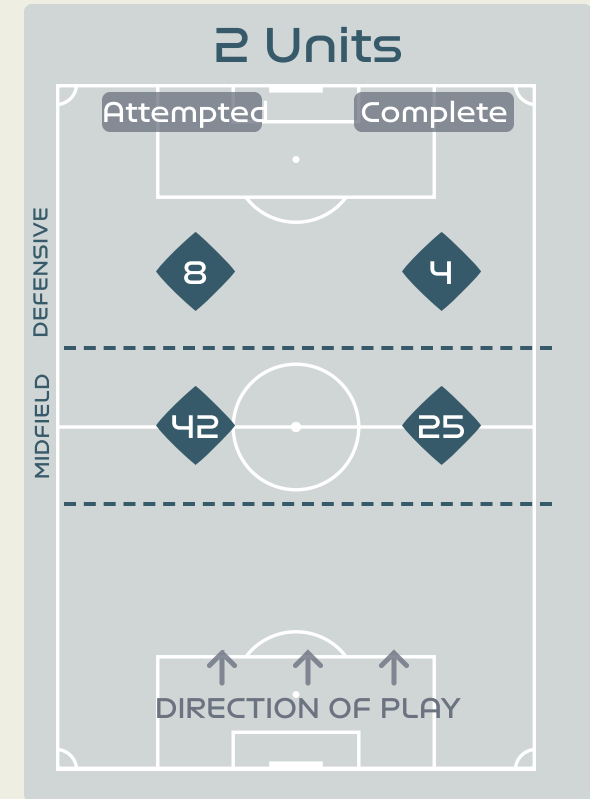

# In Possession Line Height & Team Length

Republic of Ireland

# Line Breaks

Australia

Attempted Line Breaks

102

Attempted Line Breaks 6

Inside Shape	5
Outside Shape	1

Attempted Line Breaks 46

Inside Shape	29
Outside Shape	17

Attempted Line Breaks 50

Inside Shape	29
Outside Shape	21