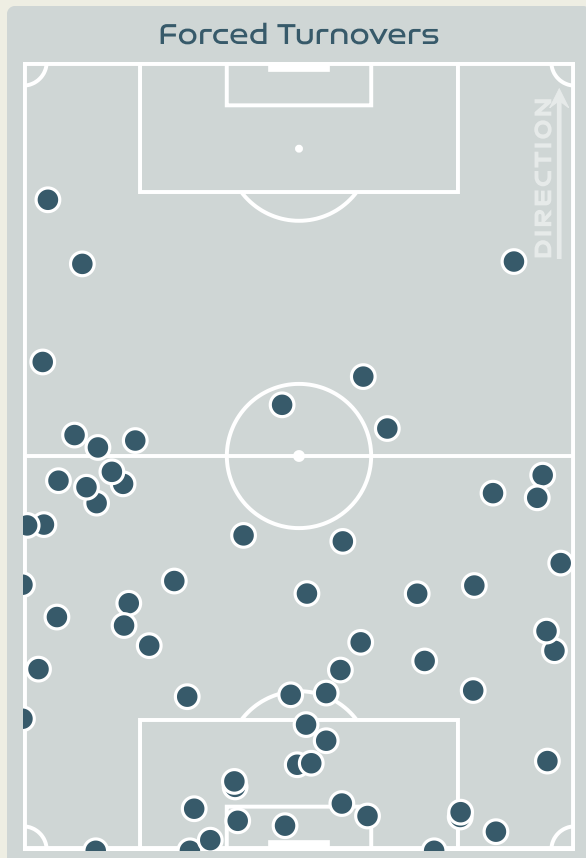

Republic of Ireland

Defensive Actions