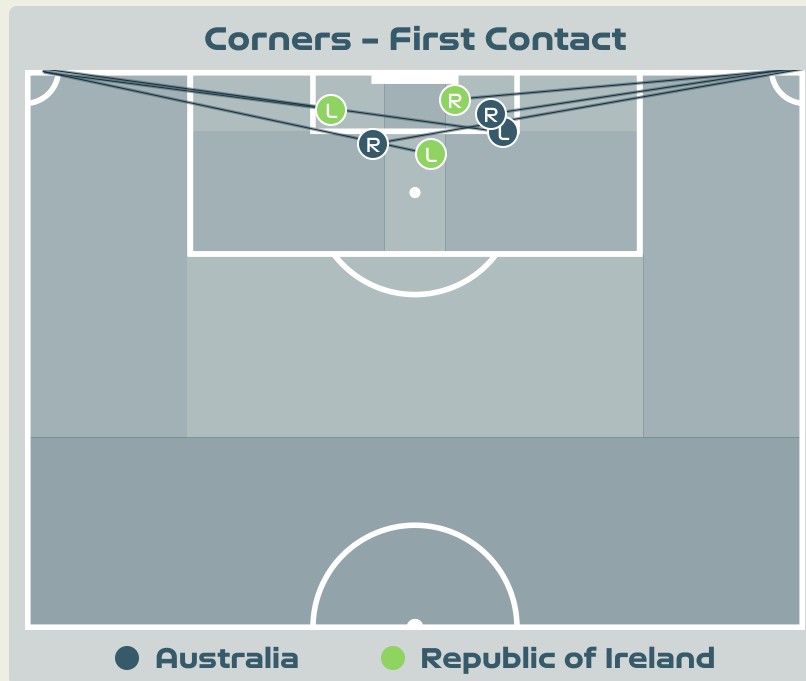

# Set Plays - Corners

**38**  
Total Set Plays

**9**  
Total Free Kicks

**1**  
Total Penalties

**6**  
Total Corners

**22**  
Total Throw Ins

Delivery Type	From Left Side	From Right Side	Total
Direct to Area	3	3	6
Short	0	0	0
Edge of Penalty Area	0	0	0