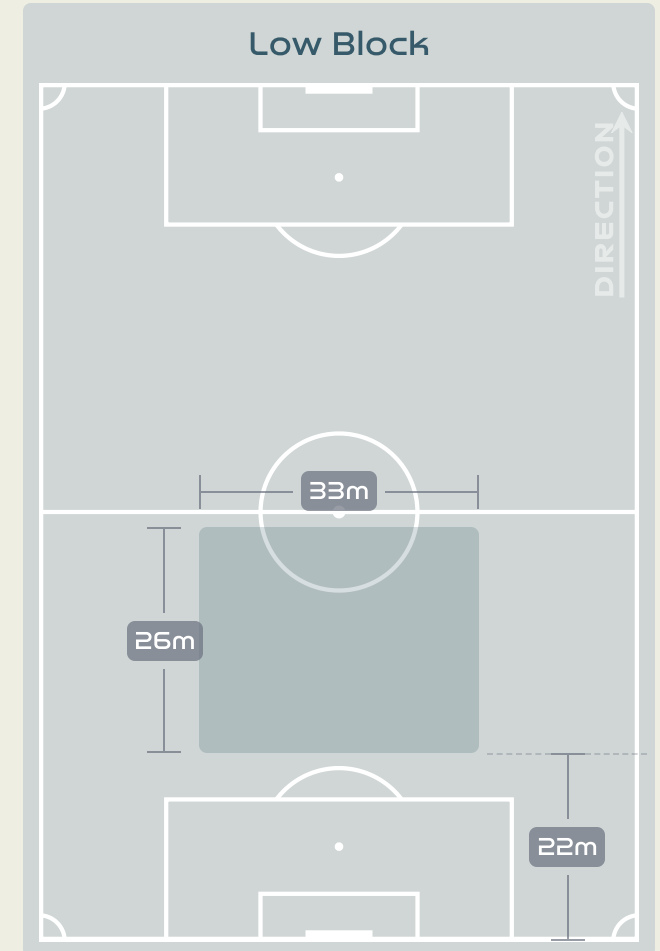

Defensive Line Height & Team Length

Republic of Ireland