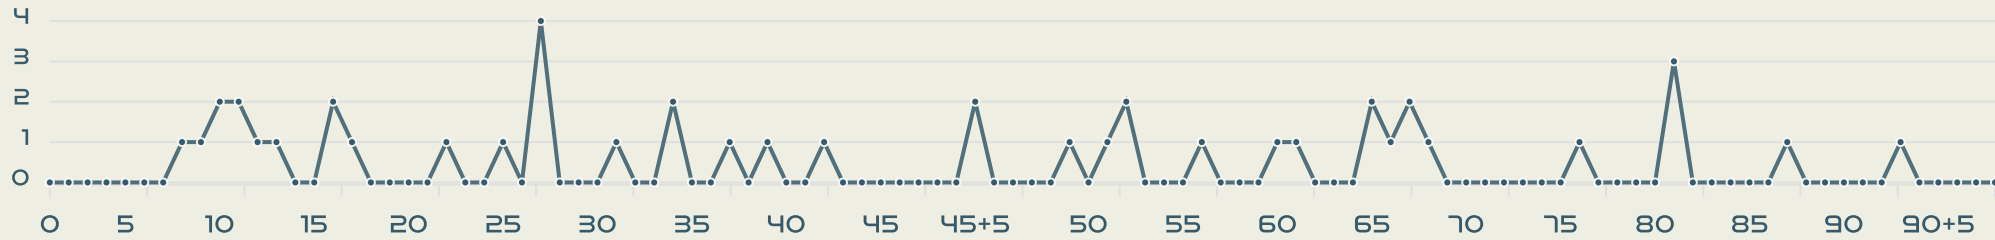

Republic of Ireland GK Involvement Timeline