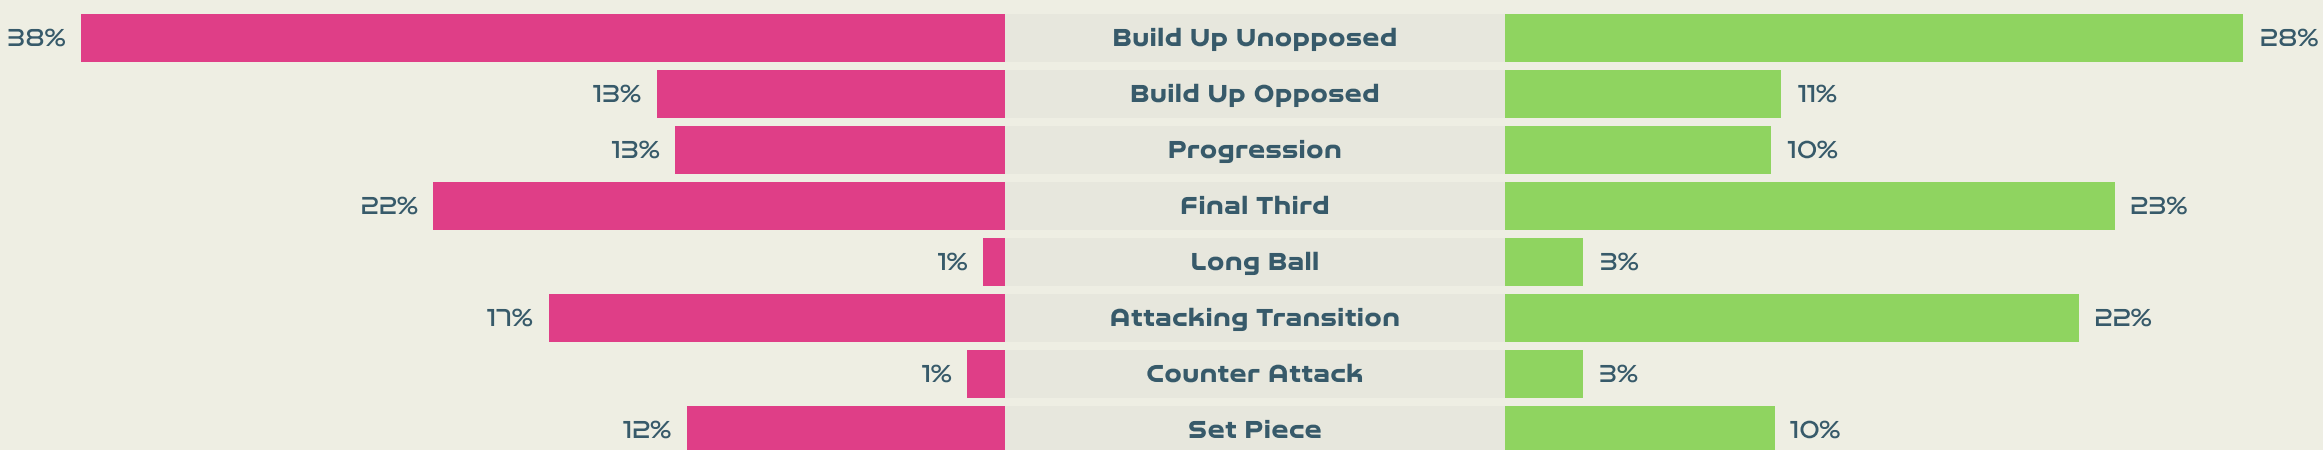

Australia

Phases of Play

Republic of
Ireland

IN POSSESSION