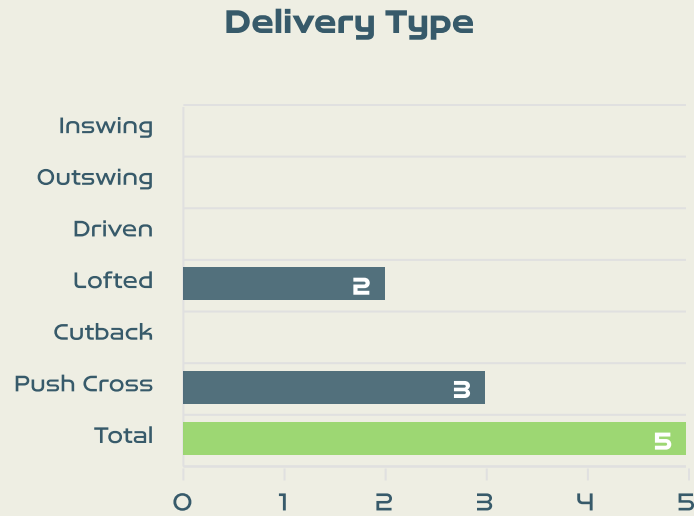

Crosses (Open Play)

#	Player	Inswing	Outswing	Driven	Lofted	Cutback	Push Cross	Total
18	ARNOLD Mackenzie	0	0	0	0	0	0	0
5	VINE Cortnee	0	0	0	0	0	1	1
7	CATLEY Steph	0	0	0	0	0	0	0
9	FOORD Caitlin	0	0	0	1	0	0	1
11	FOWLER Mary	0	0	0	0	0	0	0
14	KENNEDY Alanna	0	0	0	0	0	0	0
15	HUNT Clare	0	0	0	0	0	0	0
16	RASO Hayley	0	0	0	0	0	0	0
19	GORRY Katrina	0	0	0	0	0	0	0
21	CARPENTER Ellie	0	0	0	1	0	2	3
23	COONEY-CROSS Kyra	0	0	0	0	0	0	0
4	POLKINGHORNE Clare	0	0	0	0	0	0	0
10	VAN EGMOND Emily	0	0	0	0	0	0	0