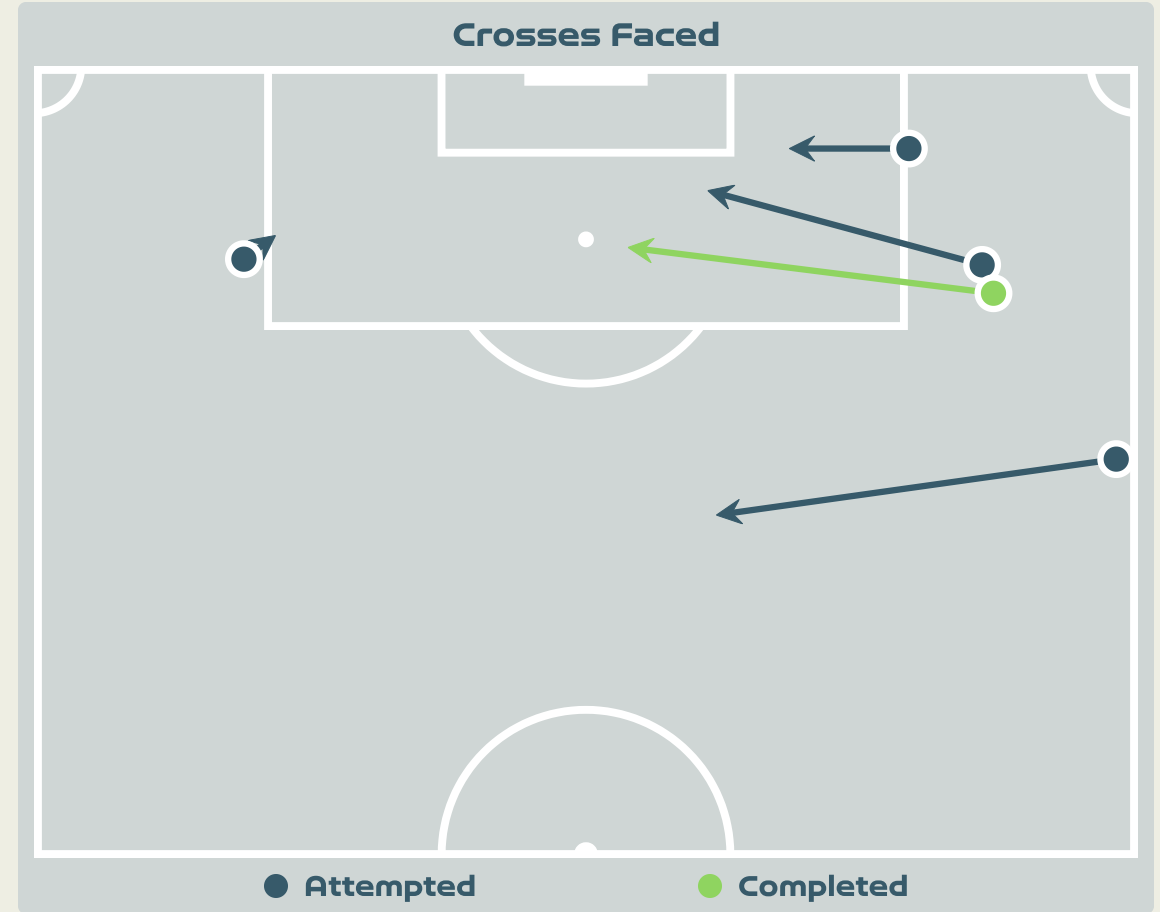

Republic of Ireland

Aerial Control

Delivery Types Faced

Total	In Swing	Out Swing	Driven	Lofted	Cutback	Push
14	6	0	0	5	0	3