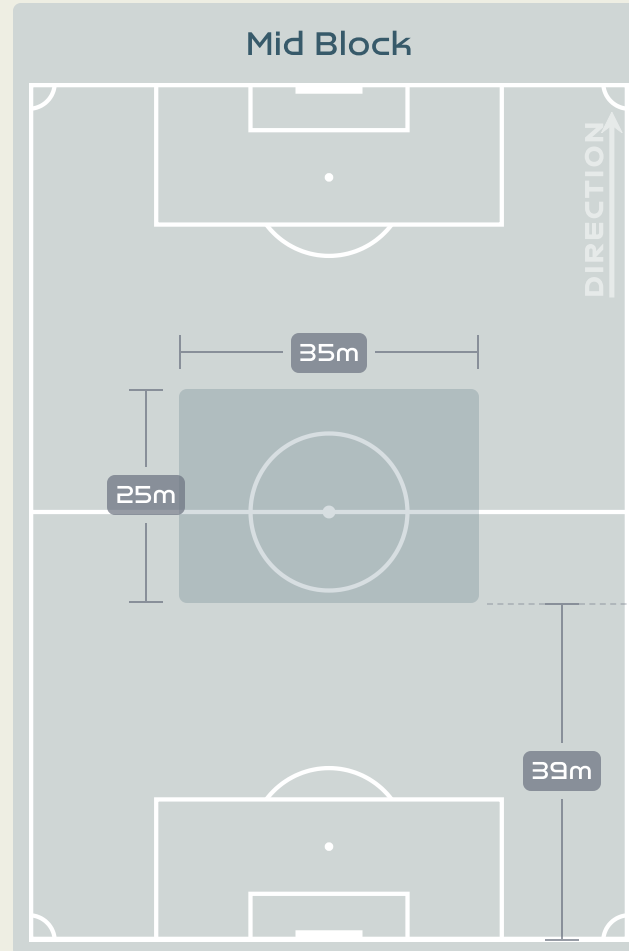

Defensive Line Height & Team Length

Republic of Ireland