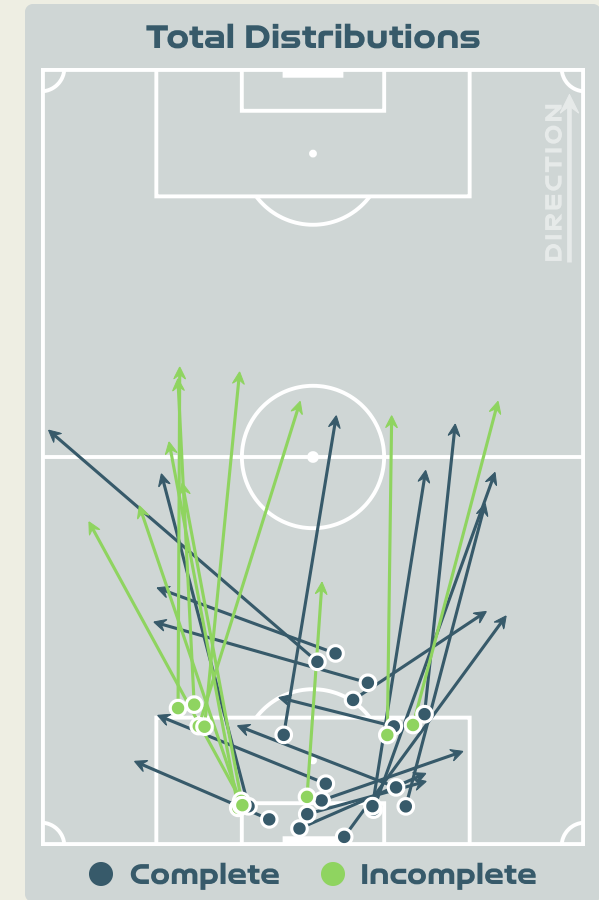

Republic of Ireland

Goalkeeping Distribution