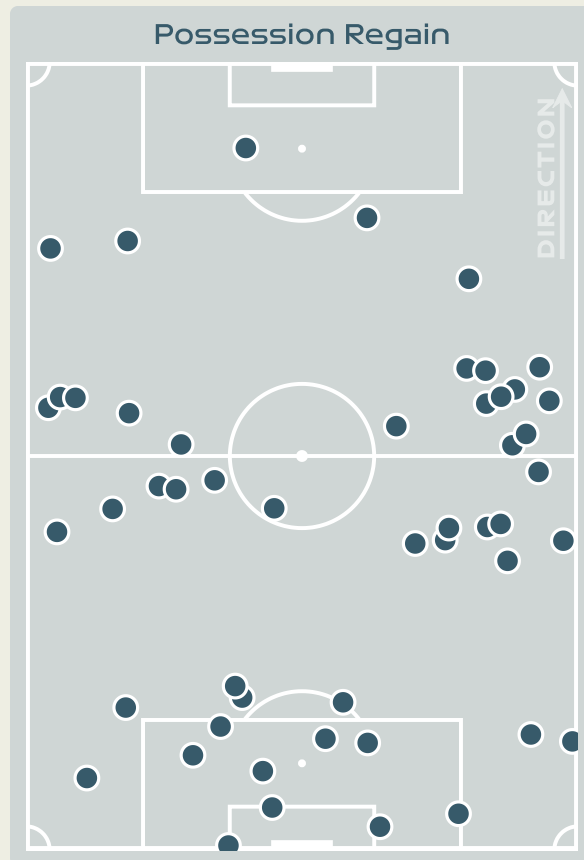

Defensive Actions