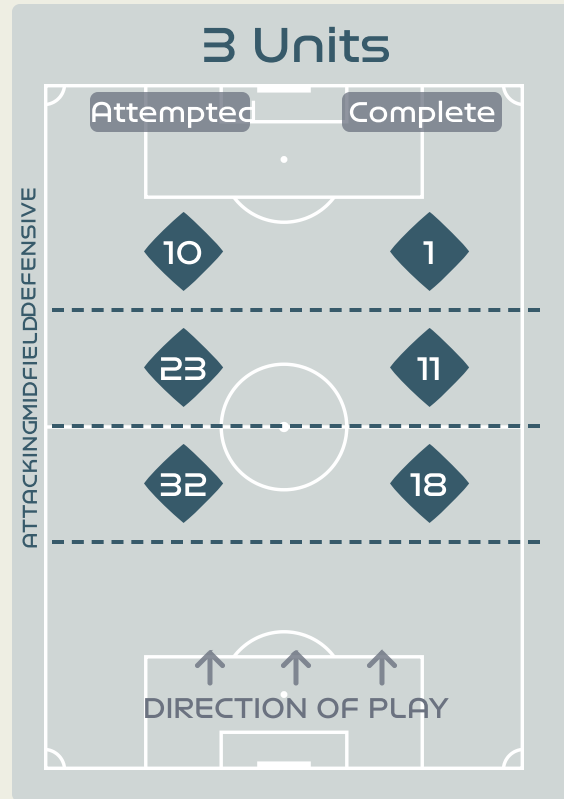

Attempted Line Breaks 50

Inside Shape	29
Outside Shape	21

# Line Breaks

Attempted Line Breaks

**103**

Attempted Line Breaks	5
Inside Shape	5
Outside Shape	0

Attempted Line Breaks	65
Inside Shape	46
Outside Shape	19

Attempted Line Breaks	33
Inside Shape	21
Outside Shape	12

## Line Breaks

					4 Units				3 Units			2 Units		Direction			Distribution Type		
#	Player	Line Breaks Attempted	Line Breaks Completed	Line Break Completion %	Attacking Line	Attacking Midfield Line	Midfield Line	Defensive Line	Attacking Line	Midfield Line	Defensive Line	Midfield Line	Defensive Line	Through	Around	Over	Pass	Cross	Ball Progression
18	ARNOLD Mackenzie	6	2	33%	0	0	0	0	4	1	0	1	0	0	0	6	6	0	0
5	VINE Cortnee	2	1	50%	0	0	0	0	0	1	0	1	0	1	0	1	1	0	1
7	CATLEY Steph	12	6	50%	0	0	0	0	1	4	0	6	1	0	5	7	9	2	1
9	FOORD Caitlin	4	2	50%	0	0	0	0	0	0	1	2	1	4	0	0	3	0	1
11	FOWLER Mary	7	6	85%	0	0	0	0	0	3	2	2	0	4	3	0	7	0	0
14	KENNEDY Alanna	13	10	76%	0	0	1	0	2	3	0	7	0	3	3	7	13	0	0
15	HUNT Clare	8	4	50%	1	0	0	0	1	1	0	3	2	1	2	5	8	0	0
16	RASO Hayley	4	2	50%	0	0	0	0	0	1	0	2	1	2	1	1	4	0	0
19	GORRY Katrina	15	6	40%	0	1	0	1	3	2	1	7	0	5	5	5	14	1	0
21	CARPENTER Ellie	14	8	57%	0	0	0	0	5	5	0	3	1	0	7	7	13	0	1
23	COONEY-CROSS Kyra	13	8	61%	0	0	0	1	0	2	1	8	1	3	1	9	13	0	0
4	POLKINGHORNE Clare	0	0	0%	0	0	0	0	0	0	0	0	0	0	0	0	0	0	0
10	VAN EGMOND Emily	4	2	50%	0	1	0	0	0	1	1	0	1	2	0	2	4	0	0