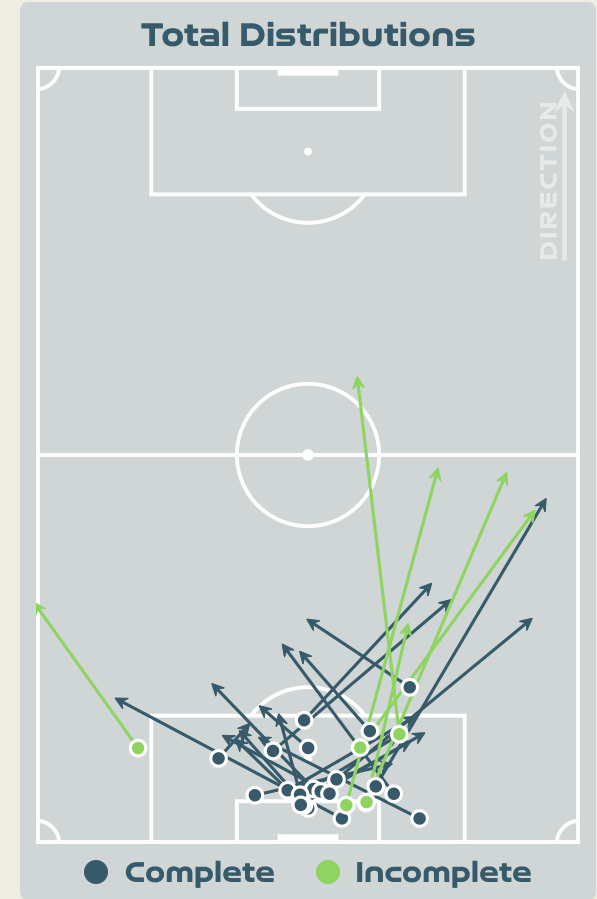

Goalkeeping Distribution