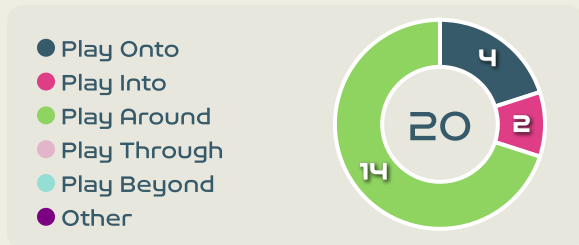

Goalkeeping Distribution