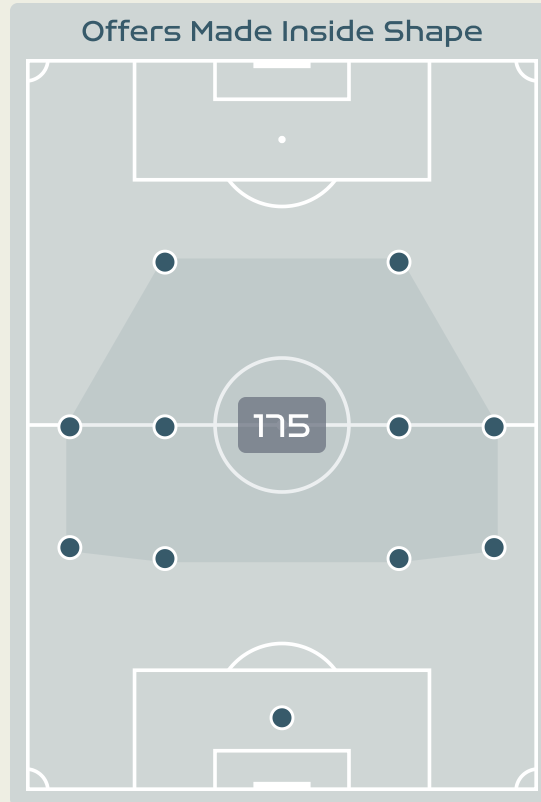

Offering to Receive

436

Total Offers Made

170

Total Offers Received

Most Offers

61

HUNT Clare
RIGHT CENTRE BACK

#	Player	Offers Made	Offers Received	% Made & Received
18	ARNOLD Mackenzie	16	7	43.8%
5	VINE Cortnee	21	9	42.9%
7	CATLEY Steph	23	10	43.5%
9	FOORD Caitlin	57	15	26.3%
11	FOWLER Mary	34	12	35.3%
14	KENNEDY Alanna	16	11	68.8%
15	HUNT Clare	61	36	59%
16	RASO Hayley	31	7	22.6%
19	GORRY Katrina	57	22	38.6%
21	CARPENTER Ellie	58	15	25.9%
23	COONEY-CROSS Kyra	55	24	43.6%
4	POLKINGHORNE Clare	1	1	100%
10	VAN EGMOND Emily	6	1	16.7%

172

Offers Made in Final Third