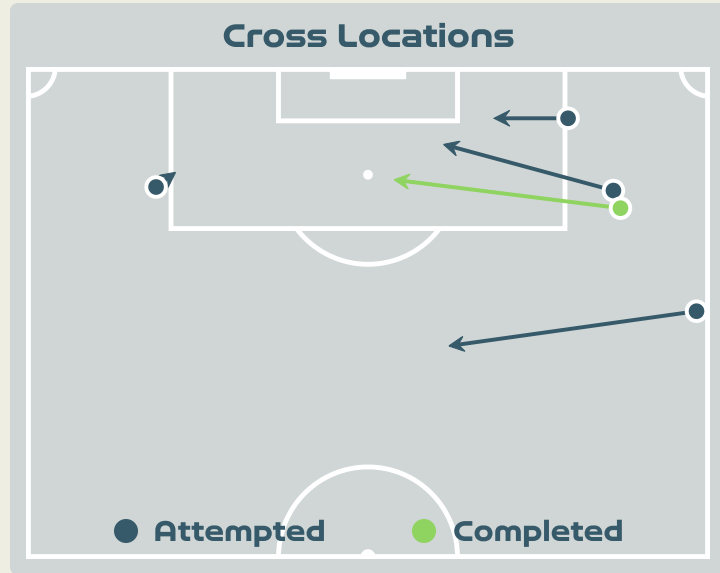

Crosses (Open Play)

#	Player	Inswing	Outswing	Driven	Lofted	Cutback	Push Cross	Total
18	ARNOLD Mackenzie	0	0	0	0	0	0	0
5	VINE Cortnee	0	0	0	0	0	1	1
7	CATLEY Steph	0	0	0	0	0	0	0
9	FOORD Caitlin	0	0	0	1	0	0	1
11	FOWLER Mary	0	0	0	0	0	0	0
14	KENNEDY Alanna	0	0	0	0	0	0	0
15	HUNT Clare	0	0	0	0	0	0	0
16	RASO Hayley	0	0	0	0	0	0	0
19	GORRY Katrina	0	0	0	0	0	0	0
21	CARPENTER Ellie	0	0	0	1	0	2	3
23	COONEY-CROSS Kyra	0	0	0	0	0	0	0
4	POLKINGHORNE Clare	0	0	0	0	0	0	0
10	VAN EGMOND Emily	0	0	0	0	0	0	0