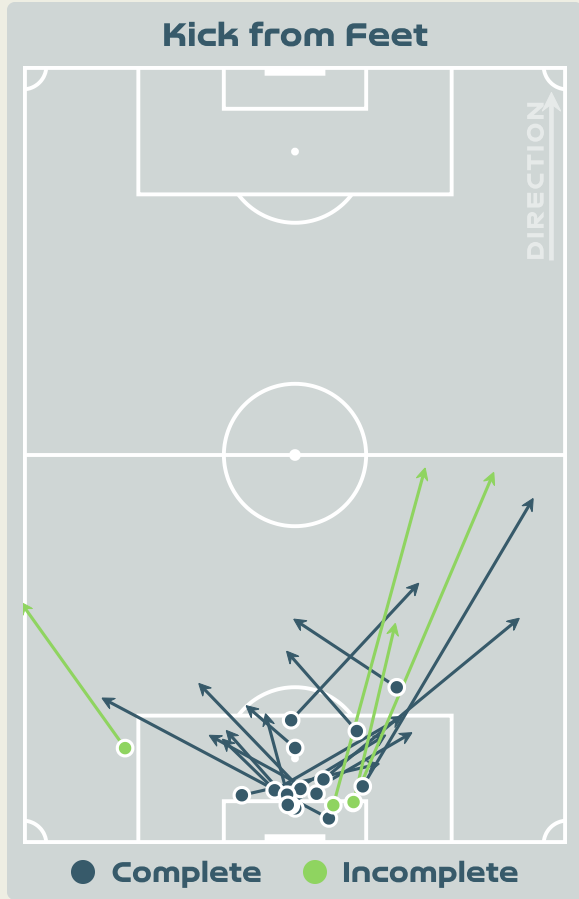

Goalkeeping Distribution