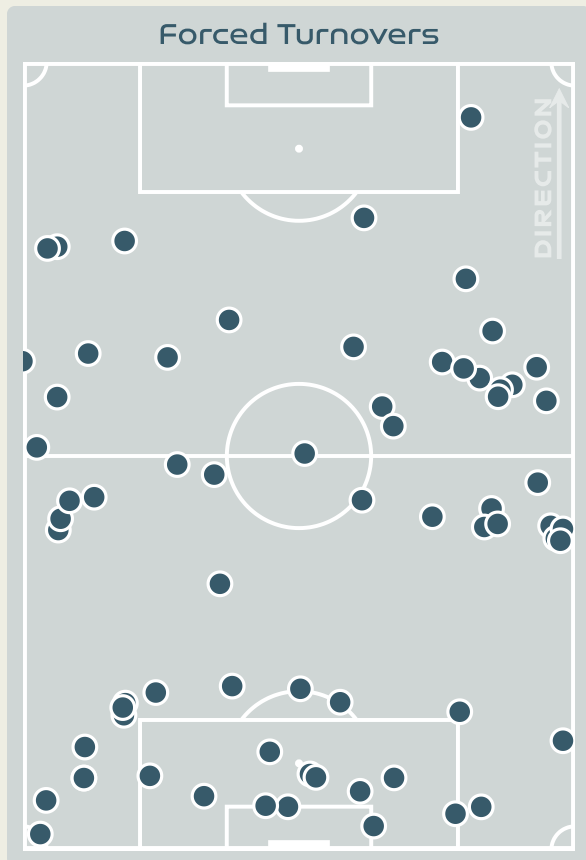

Defensive Actions