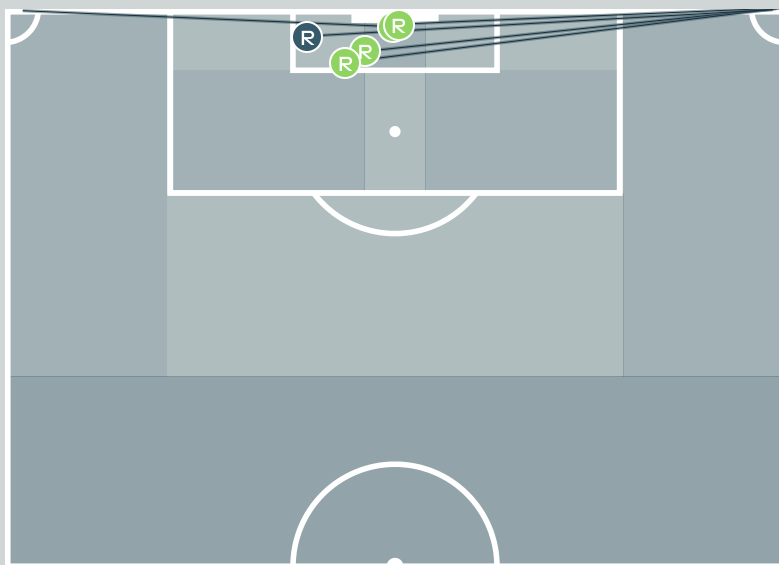

Set Plays - Corners

45

Total Set Plays

12

Total Free Kicks

0

Total Penalties

7

Total Corners

26

Total Throw Ins

Corners - First Contact

● Republic of Ireland ● Australia

Republic of Ireland

Delivery Type	From Left Side	From Right Side	Total
Direct to Area	2	5	7
Short	0	0	0
Edge of Penalty Area	0	0	0

Delivery Style	Total
Inswing	7
Outswing	0
Driven	0

Free Kicks	
Type	Total
Direct	12
Direct (on target)	0
Direct (off target)	1
Indirect	0

First Contacts on Republic of Ireland Crosses

1

By Republic of Ireland

4

By Australia

Top 5 Player First Contacts		
Player	Team	Total
ARNOLD Mackenzie	Australia	2
LITTLEJOHN Ruesha	Republic of Ireland	1
KENNEDY Alanna	Australia	1
HUNT Clare	Australia	1