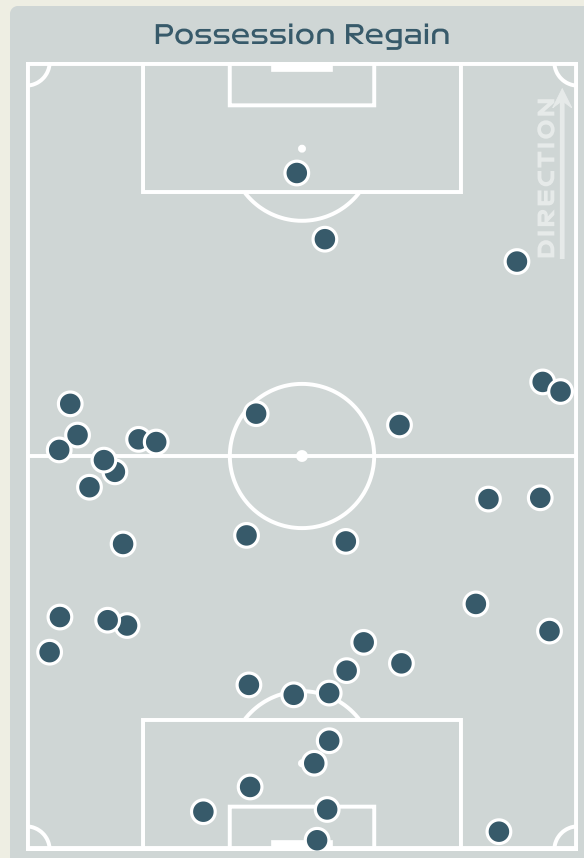

Republic of Ireland

Defensive Actions