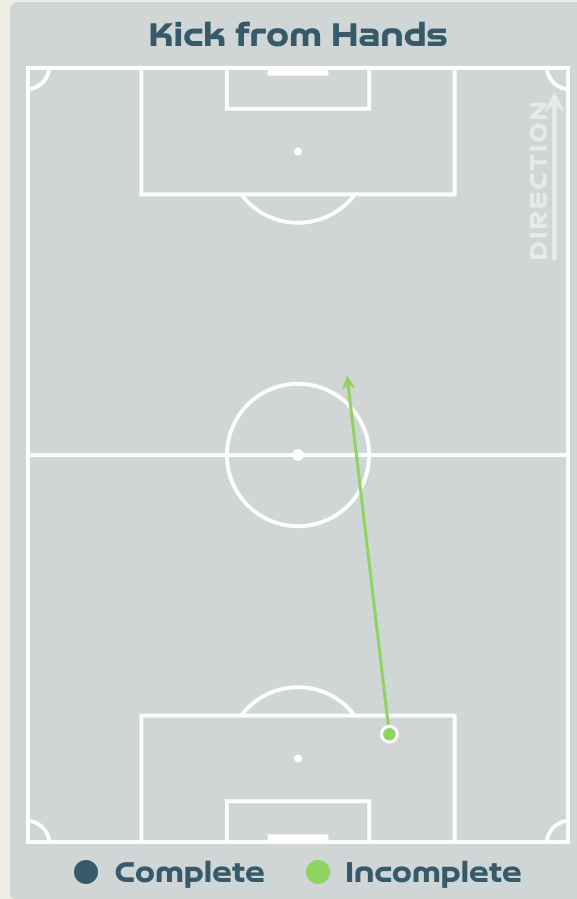

Goalkeeping Distribution