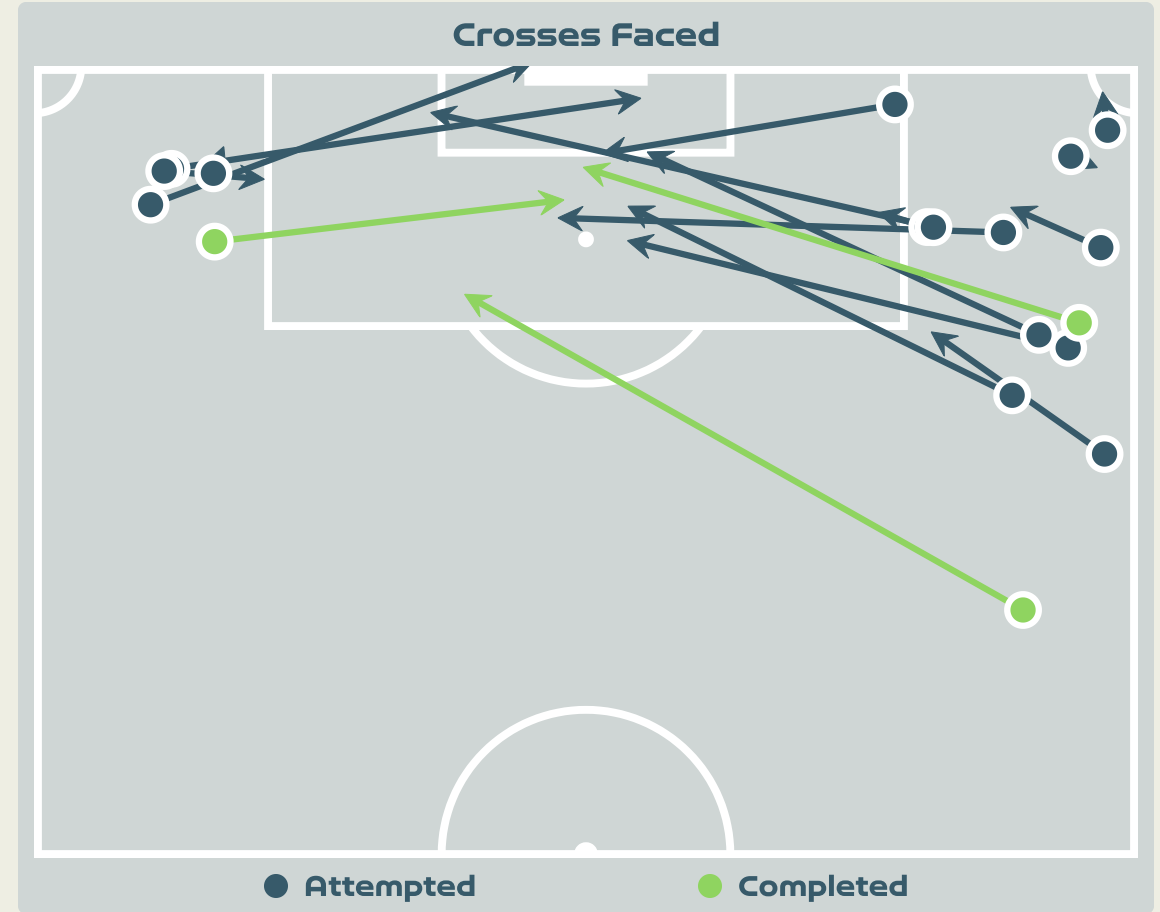

Aerial Control

Delivery Types Faced						
Total	In Swing	Out Swing	Driven	Lofted	Cutback	Push
27	11	4	0	9	0	3