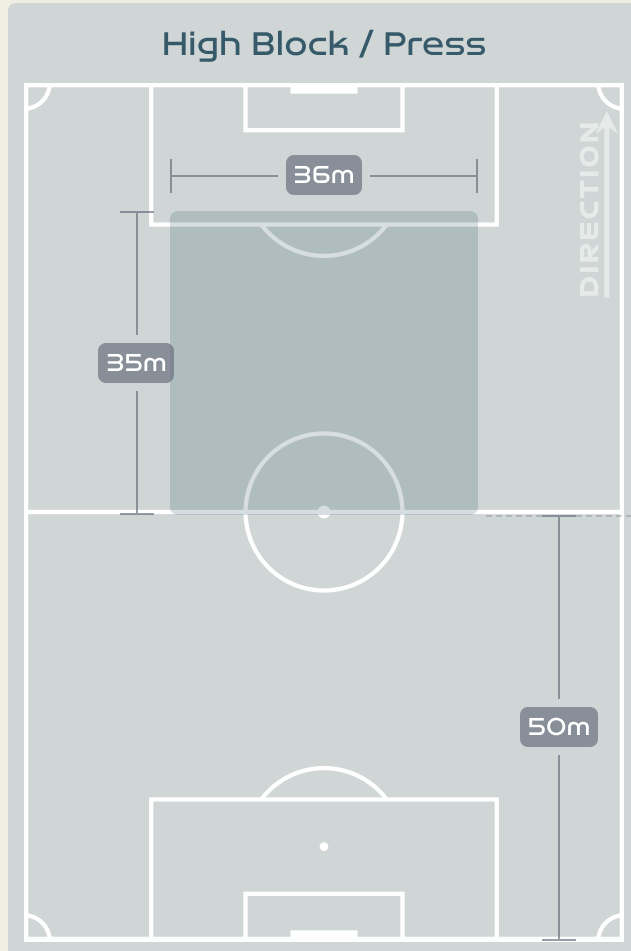

Defensive Line Height & Team Length

Republic of Ireland