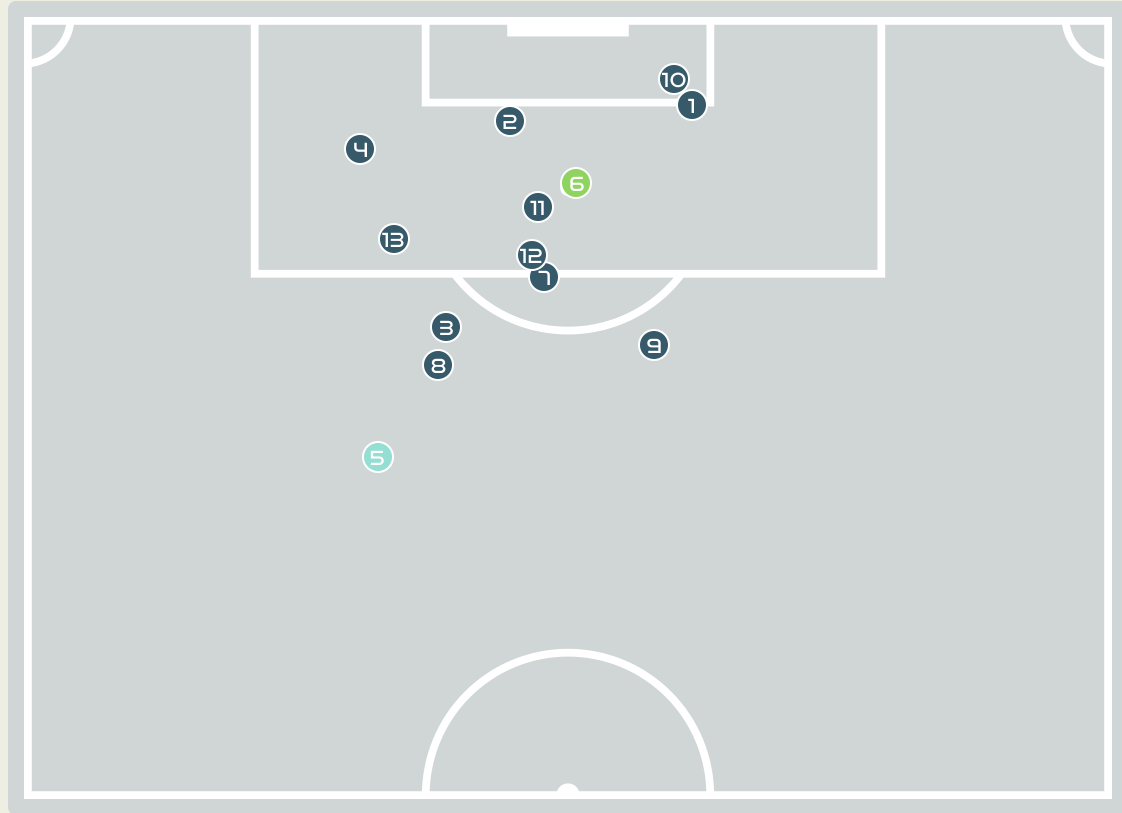

Goal Prevention

Republic of Ireland

Total Attempts on Goal Faced	Total Goal Interventions	Save & Retain	Deflect & Retain	Save & Deflect	Save Attempt	No Save Attempt
13	1	1	0	0	1	11