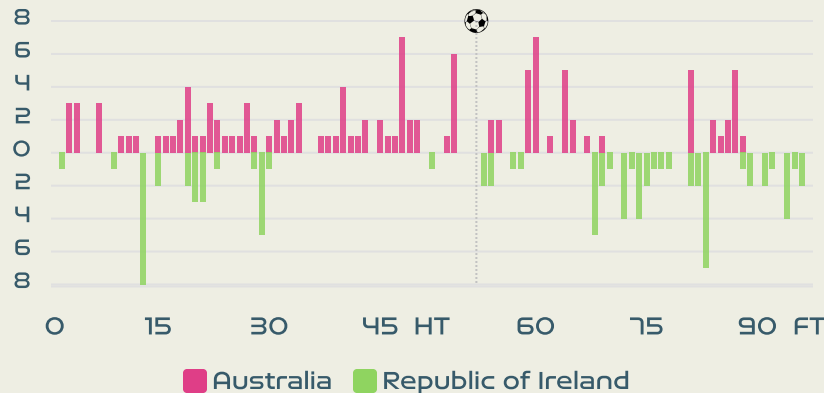

Distribution in the Final Third