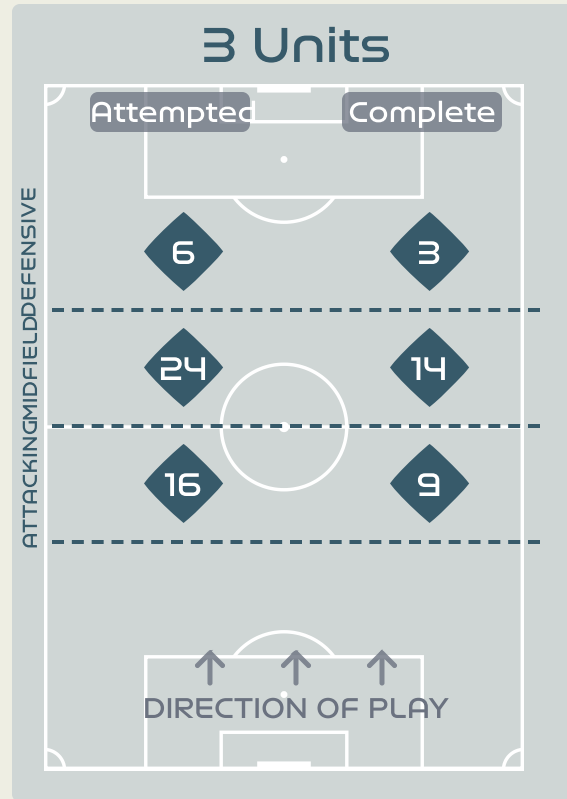

# In Possession Line Height & Team Length

# In Possession Line Height & Team Length

Republic of Ireland

# Line Breaks

Australia

Attempted Line Breaks

102

Attempted Line Breaks 6

Inside Shape	5
Outside Shape	1

Attempted Line Breaks 46

Inside Shape	29
Outside Shape	17

Attempted Line Breaks 50

Inside Shape	29
Outside Shape	21