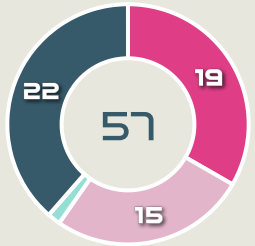

129

Offers Made in Middle Third

44

Offers Made in Defensive Third

Offers Made Inside Shape

Offers Made Outside Shape

#	Player	Offers Made	Offers Received	% Made & Received
23	MIKALSEN Aurora	4	1	25%
4	HANSEN Tuva	19	11	57.9%
6	MJELDE Maren	4	3	75%
7	SYRSTAD ENGEN Ingrid	41	12	29.3%
10	GRAHAM HANSEN Caroline	28	6	21.4%
11	REITEN Guro	65	11	16.9%
13	BJELDE Thea	8	2	25%
14	HEGERBERG Ada	38	9	23.7%
16	HARVIKEN Mathilde	9	3	33.3%
17	BLAKSTAD Julie	24	11	45.8%
18	MAANUM Frida	19	7	36.8%
2	SONSTEVOLD Anja	3	1	33.3%
8	BOE RISA Vilde	9	3	33.3%
20	HAAVI Emilie	20	8	40%

Movement to Receive

Movement Types by Phase

Final Third Phase

Progression Phase

Build Up Phase

All Movement Types

- In Front
- In Between
- Out to In
- In to Out
- In Behind

Top Ranked Players