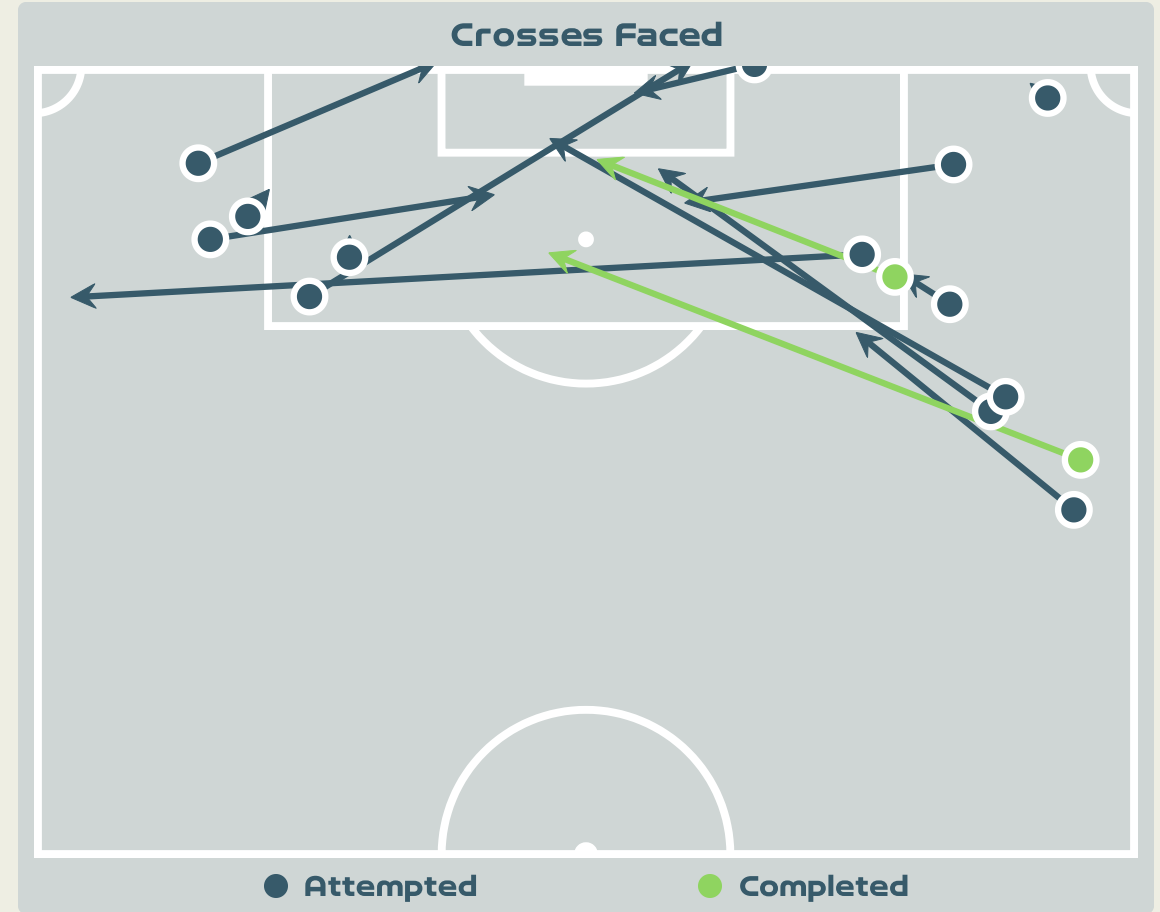

Total Involvements

Goalkeeping Distribution

Goalkeeping Distribution

Goal Prevention

11
Total Attempts on Goal Faced

100
Save %

Total Attempts on Goal Faced	Total Goal Interventions	Save & Retain	Deflect & Retain	Save & Deflect	Save Attempt	No Save Attempt
11	1	1	0	0	3	7

Goal Prevention

Total Attempts on Goal Faced	Total Goal Interventions	Save & Retain	Deflect & Retain	Save & Deflect	Save Attempt	No Save Attempt
11	2	1	0	1	2	7

Aerial Control

New Zealand

Delivery Types Faced

Total	In Swing	Out Swing	Driven	Lofted	Cutback	Push
19	2	3	0	11	0	3

Aerial Control

Delivery Types Faced

Total	In Swing	Out Swing	Driven	Lofted	Cutback	Push
22	3	2	5	8	0	4

SET PLAYS

New Zealand v Norway

Set Plays - Corners