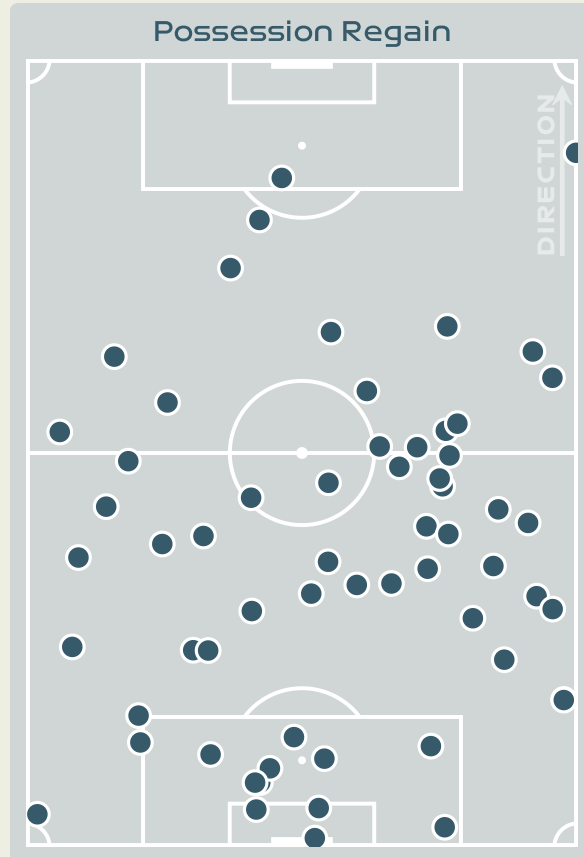

New Zealand

Defensive Actions

Blocks

Possession Contests

Most Possession Regains

11
BOTT C.J.
RIGHT BACK

#	Player	Total Possession Regains
21	ESSON Victoria	4
2	PERCIVAL Ria	8
4	BOTT C.J.	11
6	STEINMETZ Malia	7
7	RILEY Ali	3
12	HASSETT Betsy	6
13	STOTT Rebekah	3
14	BOWEN Katie	10
16	HAND Jacqui	0
17	WILKINSON Hannah	0
20	RILEY Indiah-Paige	9
3	BUNGE Claudia	4
9	RENNIE Gabi	0
15	SATCHELL Paige	0