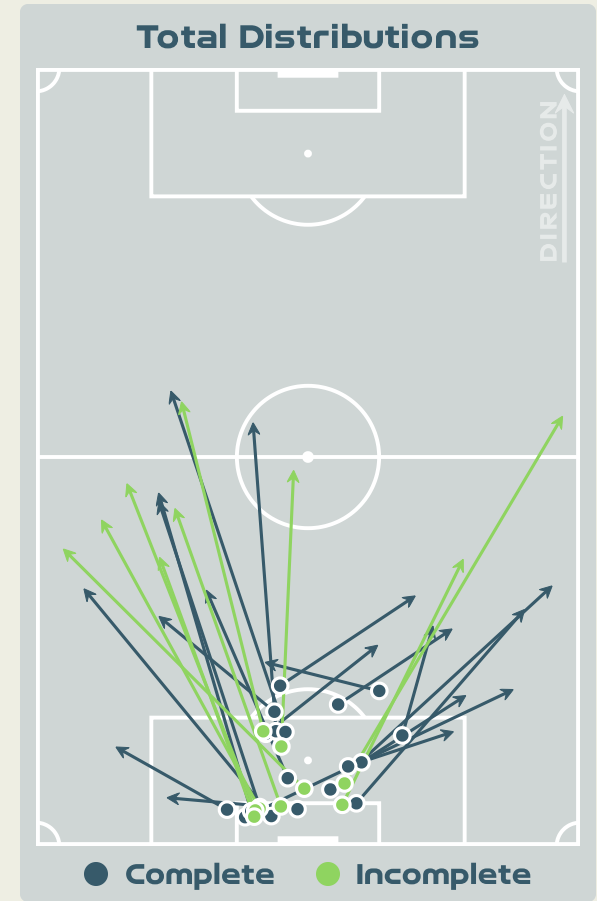

Goalkeeping Distribution