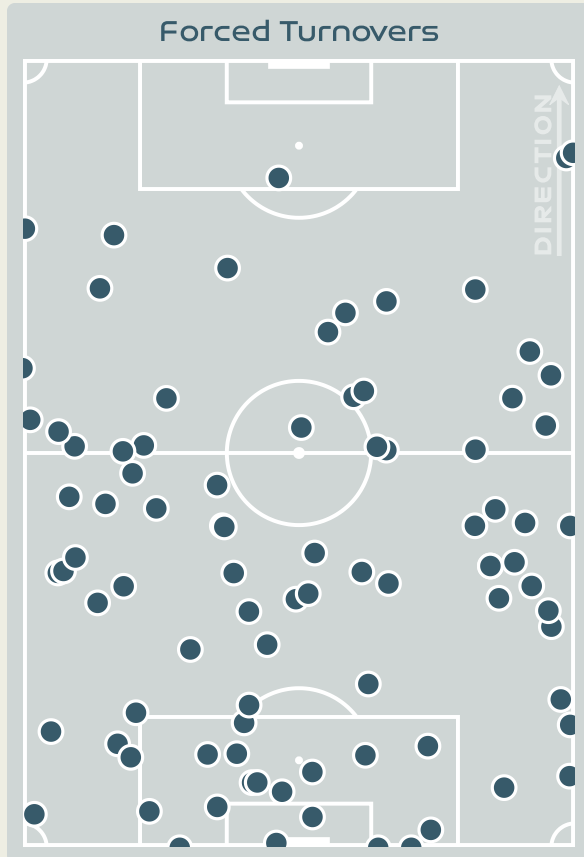

New Zealand

Defensive Actions

Blocks

Possession Contests

Most Possession Regains

11
BOTT C.J.
RIGHT BACK

#	Player	Total Possession Regains
21	ESSON Victoria	4
2	PERCIVAL Ria	8
4	BOTT C.J.	11
6	STEINMETZ Malia	7
7	RILEY Ali	3
12	HASSETT Betsy	6
13	STOTT Rebekah	3
14	BOWEN Katie	10
16	HAND Jacqui	0
17	WILKINSON Hannah	0
20	RILEY Indiah-Paige	9
3	BUNGE Claudia	4
9	RENNIE Gabi	0
15	SATCHELL Paige	0