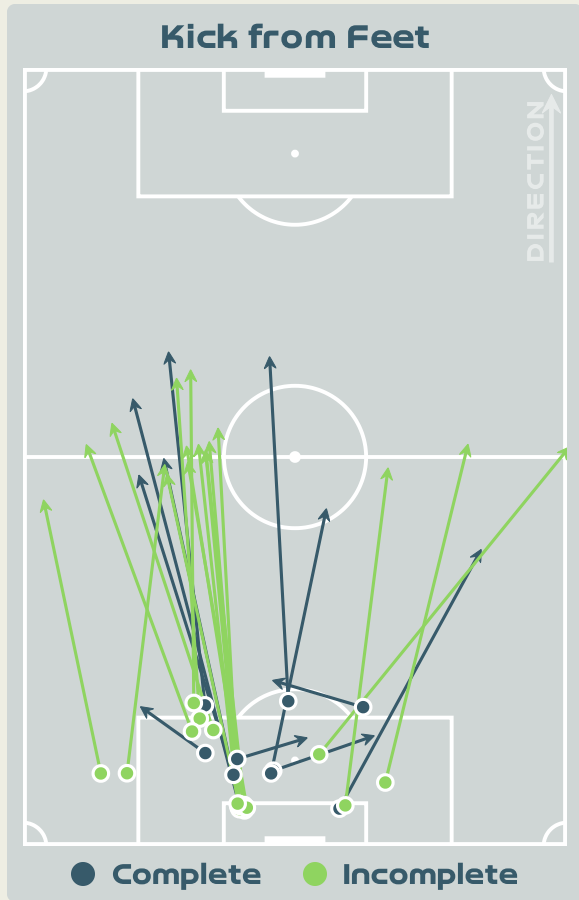

Goalkeeping Distribution