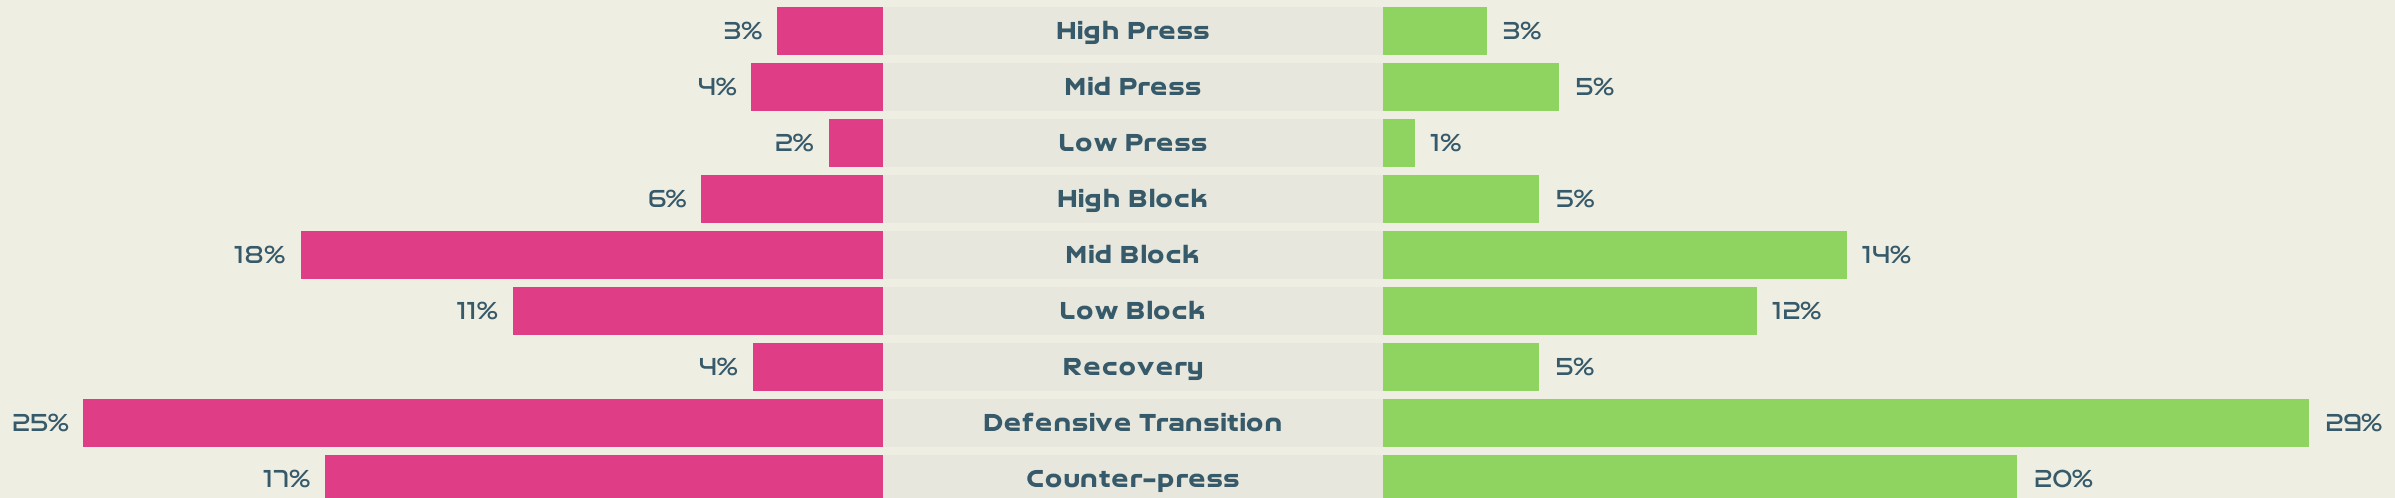

New Zealand

Phases of Play

Norway

IN POSSESSION

OUT OF POSSESSION

IN POSSESSION

New Zealand v Norway

In Possession Line Height & Team Length