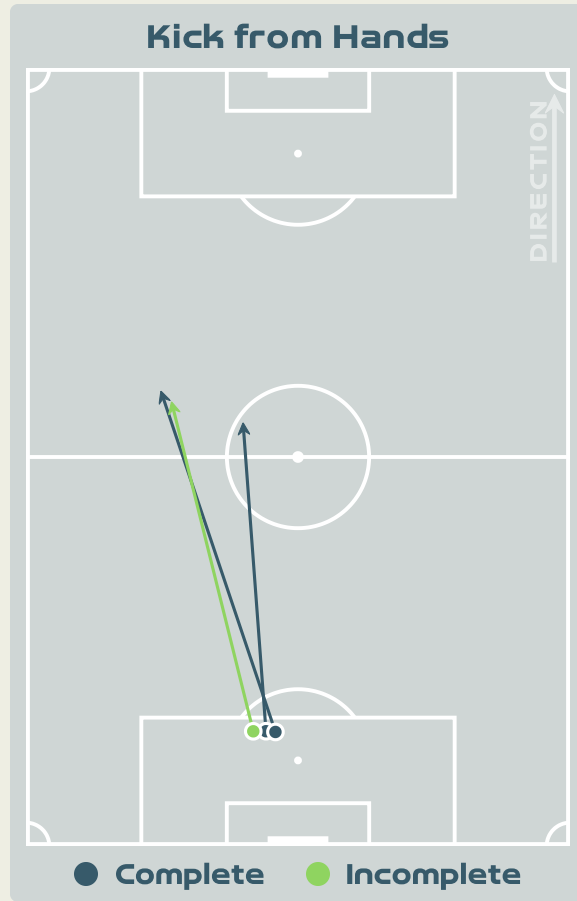

Goalkeeping Distribution