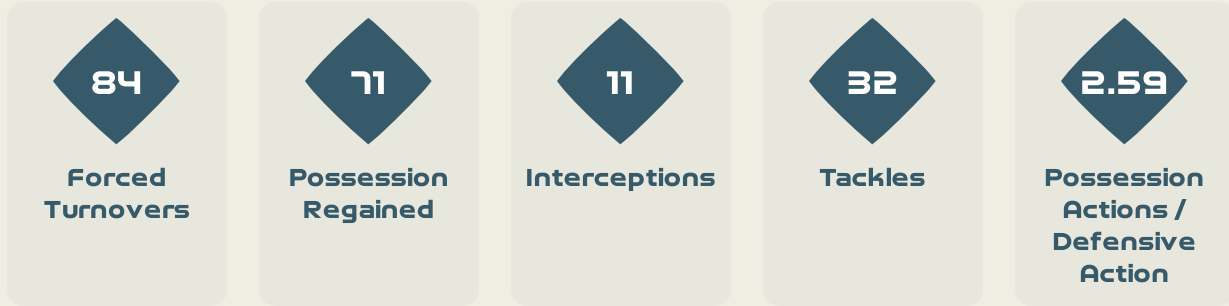

Defensive Actions