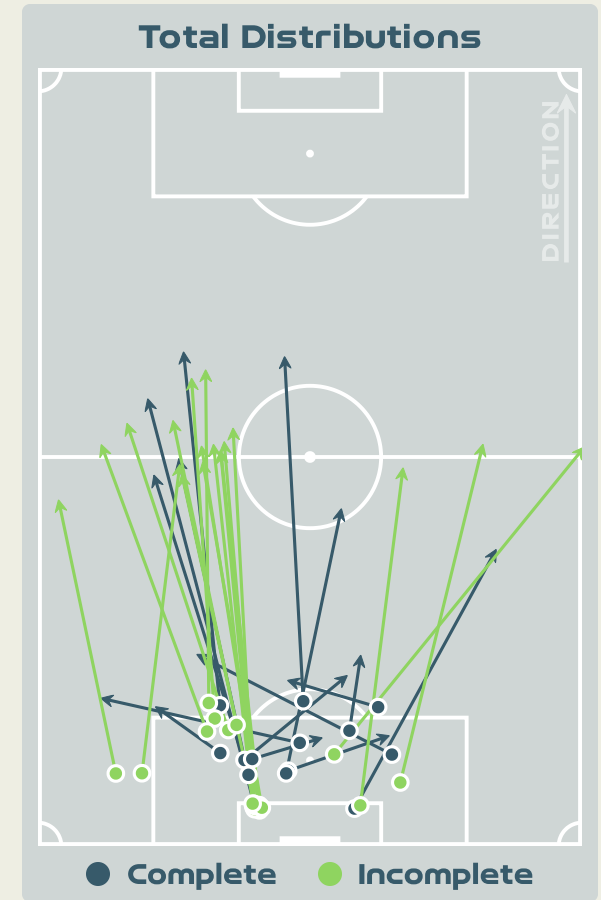

Goalkeeping Distribution