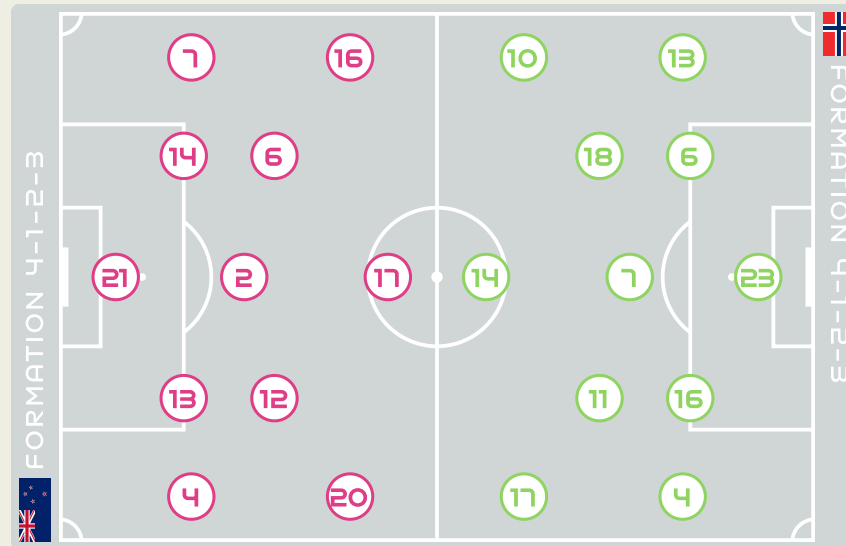

Match Summary - Teams

New Zealand

1 — **0**

Norway

STARTING

21	GK	ESSON Victoria	
2	MF	PERCIVAL Ria	
4	DF	BOTT C.J.	
6	MF	STEINMETZ Malia	
7	DF	RILEY Ali (C)	
12	MF	HASSETT Betsy	
13	DF	STOTT Rebekah	↓ 70'
14	DF	BOWEN Katie	
16	FW	HAND Jacqui	↓ 90+4'
17	FW	WILKINSON Hannah	⚽ 48' ↓ 86'
20	FW	RILEY Indiah-Paige	

SUBSTITUTES

1	GK	NAYLER Erin	
23	GK	LEAT Anna	
3	DF	BUNGE Claudia	↑ 70'
5	DF	FOSTER Michaela	
8	MF	CLEVERLEY Daisy	
9	FW	RENNIE Gabi	↑ 90+4'
10	MF	LONGO Annalie	
11	MF	CHANCE Olivia	
15	FW	SATCHELL Paige	↑ 86'
18	MF	JALE Grace	
19	DF	ANTON Elizabeth	
22	FW	CLEGG Milly