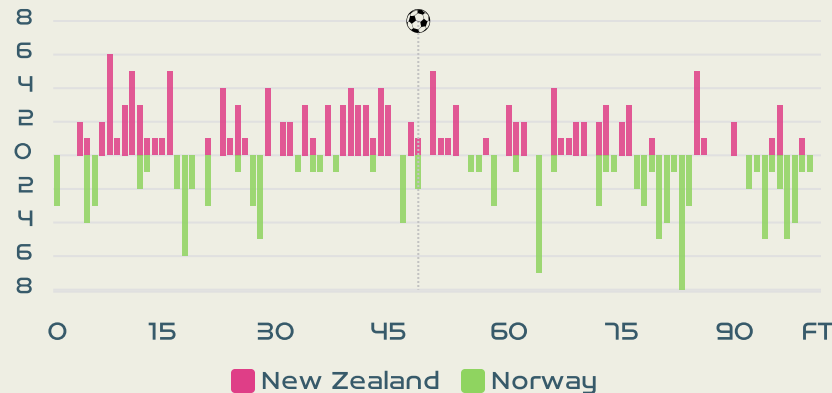

SUBSTITUTES

FISKERSTRAND Cecilie	GK	1		
PETTERSEN Guro	GK	12		
↑ 90+3'	SONSTEVOLD Anja	DF	2	
HORTE Sara	DF	3		
BERGSVAND Guro	DF	5		
↑ 74'	BOE RISA Vilde	MF	8	
SAEVIK Karina	FW	9		
EIKELAND Amalie	FW	15		
BRATBERG LUND Marit	DF	19		
⚽ 85'	↑ 56'	HAAVI Emilie	FW	20
JOSENDAL Anna	FW	21		
ROMAN HAUG Sophie	FW	22		

Distribution in the Final Third