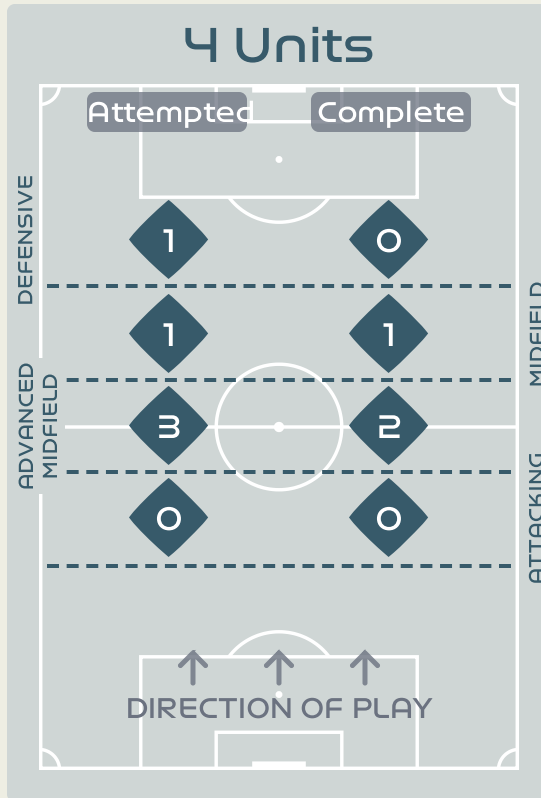

New Zealand

In Possession Line Height & Team Length

Line Breaks

New Zealand

Attempted Line Breaks

131

Attempted Line Breaks 7

Inside Shape 3

Outside Shape 4

Attempted Line Breaks 71

Inside Shape 49

Outside Shape 22

Attempted Line Breaks 53

Inside Shape 38

Outside Shape 15

Line Breaks

Attempted Line Breaks

145

Attempted Line Breaks 5

Inside Shape 3

Outside Shape 2

Attempted Line Breaks 106

Inside Shape 74

Outside Shape 32