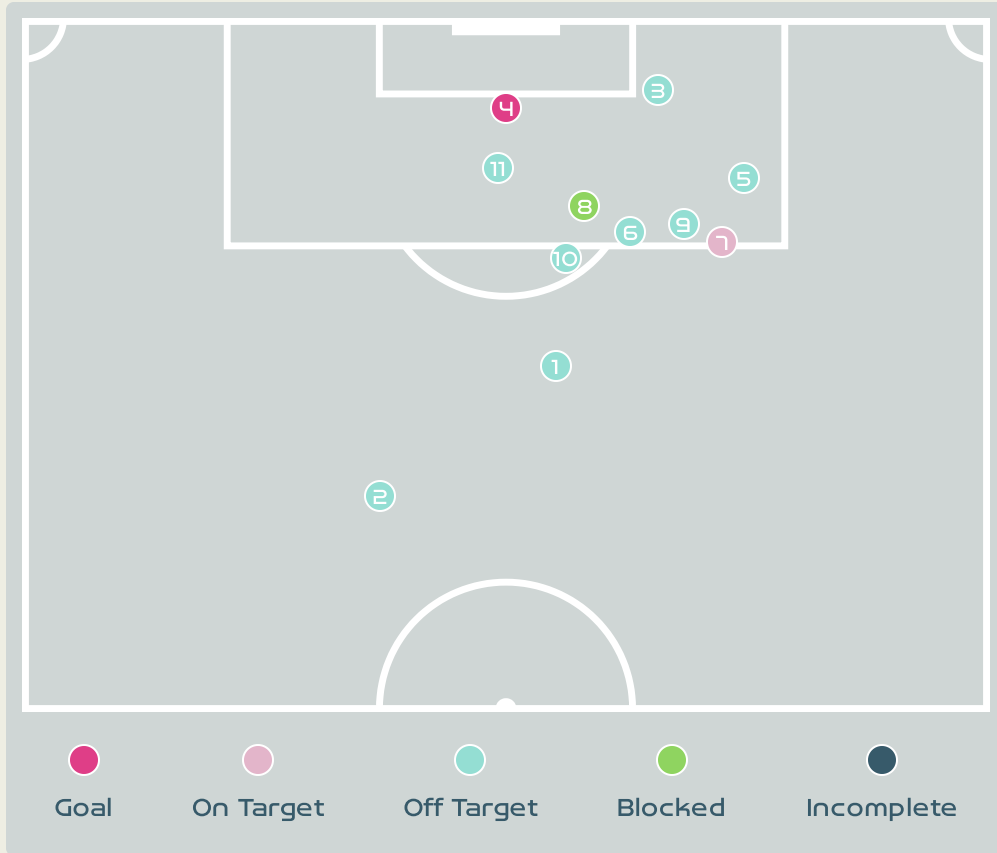

New Zealand

Attempts at Goal

Key	Outcome	Shots
●	Goals	1
●	On Target	1
●	Off Target	8
●	Blocked	1
●	Incomplete	0