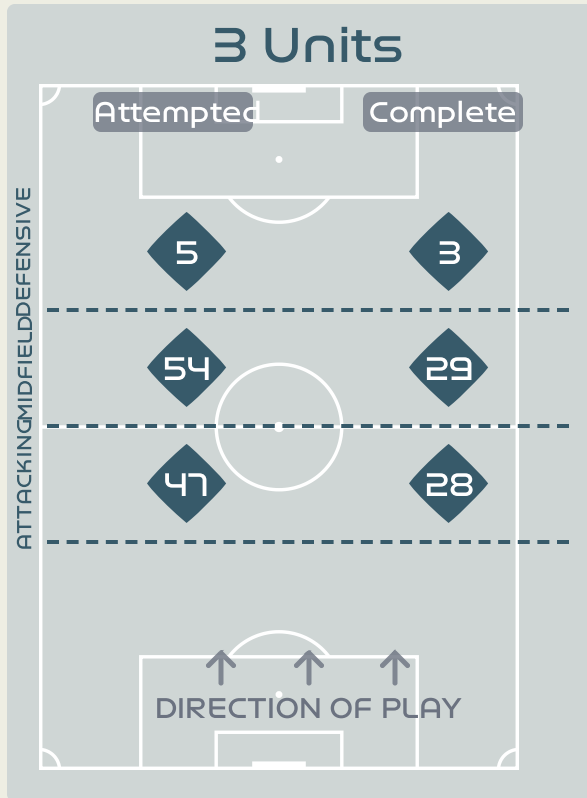

Attempted Line Breaks

145

Attempted Line Breaks 5

Inside Shape 3

Outside Shape 2

Attempted Line Breaks 106

Inside Shape 74

Outside Shape 32

Attempted Line Breaks 34

Inside Shape 29

Outside Shape 5

Line Breaks

					4 Units				3 Units			2 Units		Direction			Distribution Type		
#	Player	Line Breaks Attempted	Line Breaks Completed	Line Break Completion %	Attacking Line	Attacking Midfield Line	Midfield Line	Defensive Line	Attacking Line	Midfield Line	Defensive Line	Midfield Line	Defensive Line	Through	Around	Over	Pass	Cross	Ball Progression
21	ESSON Victoria	10	4	40%	0	0	0	0	5	0	0	5	0	0	0	10	10	0	0
2	PERCIVAL Ria	12	8	66%	0	0	0	1	1	7	0	2	1	3	5	4	11	1	0
4	BOTT C.J.	24	13	54%	0	0	1	0	3	7	1	11	1	2	7	15	21	2	1
6	STEINMETZ Malia	12	7	58%	0	0	0	0	2	6	1	3	0	5	2	5	10	0	2
7	RILEY Ali	13	8	61%	0	0	0	0	2	2	1	8	0	1	3	9	12	0	1
12	HASSETT Betsy	13	10	76%	0	0	0	2	0	6	1	2	2	3	6	4	11	0	2
13	STOTT Rebekah	13	6	46%	0	0	0	0	0	5	0	7	1	1	2	10	13	0	0
14	BOWEN Katie	17	11	64%	0	0	0	0	9	3	0	5	0	5	2	10	17	0	0
16	HAND Jacqui	4	1	25%	0	0	0	0	0	0	1	1	2	0	0	4	4	0	0
17	WILKINSON Hannah	0	0	0%	0	0	0	0	0	0	0	0	0	0	0	0	0	0	0
20	RILEY Indiah-Paige	8	6	75%	0	0	1	2	0	3	1	1	0	3	3	2	7	1	0
3	BUNGE Claudia	4	1	25%	0	0	0	0	2	1	0	1	0	0	1	3	4	0	0
9	RENNIE Gabi	0	0	0%	0	0	0	0	0	0	0	0	0	0	0	0	0	0	0
15	SATCHELL Paige	1	0	0%	0	0	0	0	0	0	1	0	0	0	1	0	0	0	1