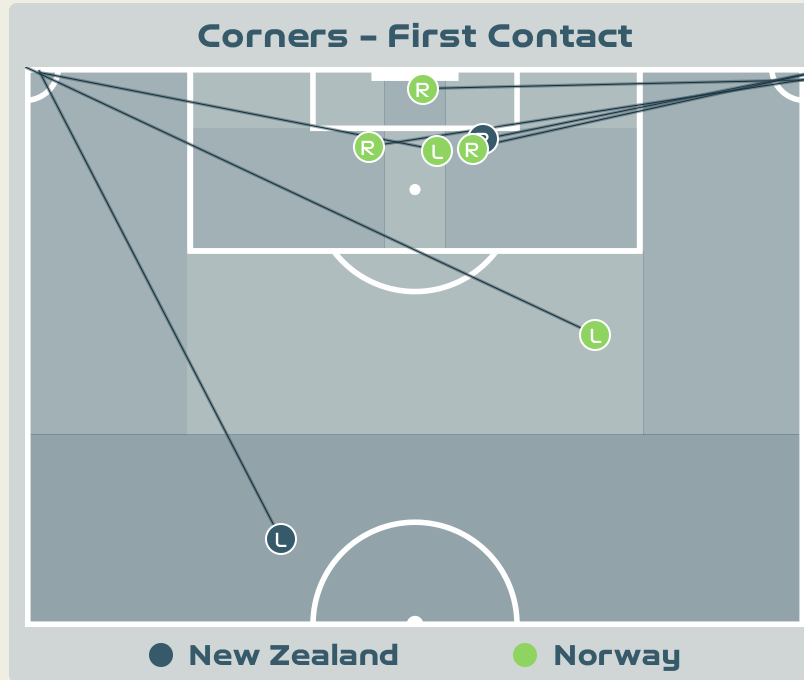

Total	In Swing	Out Swing	Driven	Lofted	Cutback	Push
19	2	3	0	11	0	3

Aerial Control

Delivery Types Faced

Total	In Swing	Out Swing	Driven	Lofted	Cutback	Push
22	3	2	5	8	0	4

SET PLAYS

New Zealand v Norway

Set Plays - Corners

57

Total Set Plays

16

Total Free Kicks

1

Total Penalties

8

Total Corners

32

Total Throw Ins

Free Kicks	
Type	Total
Direct	14
Direct (on target)	0
Direct (off target)	0
Indirect	2

First Contacts on New Zealand Crosses

2

By New Zealand

5

By Norway

New Zealand

Delivery Type	From Left Side	From Right Side	Total
Direct to Area	3	4	7
Short	0	0	0
Edge of Penalty Area	1	0	1

Delivery Style	Total
Inswing	2
Outswing	1
Driven	1

Top 5 Player First Contacts		
Player	Team	Total
BOTT C.J.	New Zealand	1
BOWEN Katie	New Zealand	1
MIKALSEN Aurora	Norway	1
HANSEN Tuva	Norway	1
MJELDE Maren	Norway	1