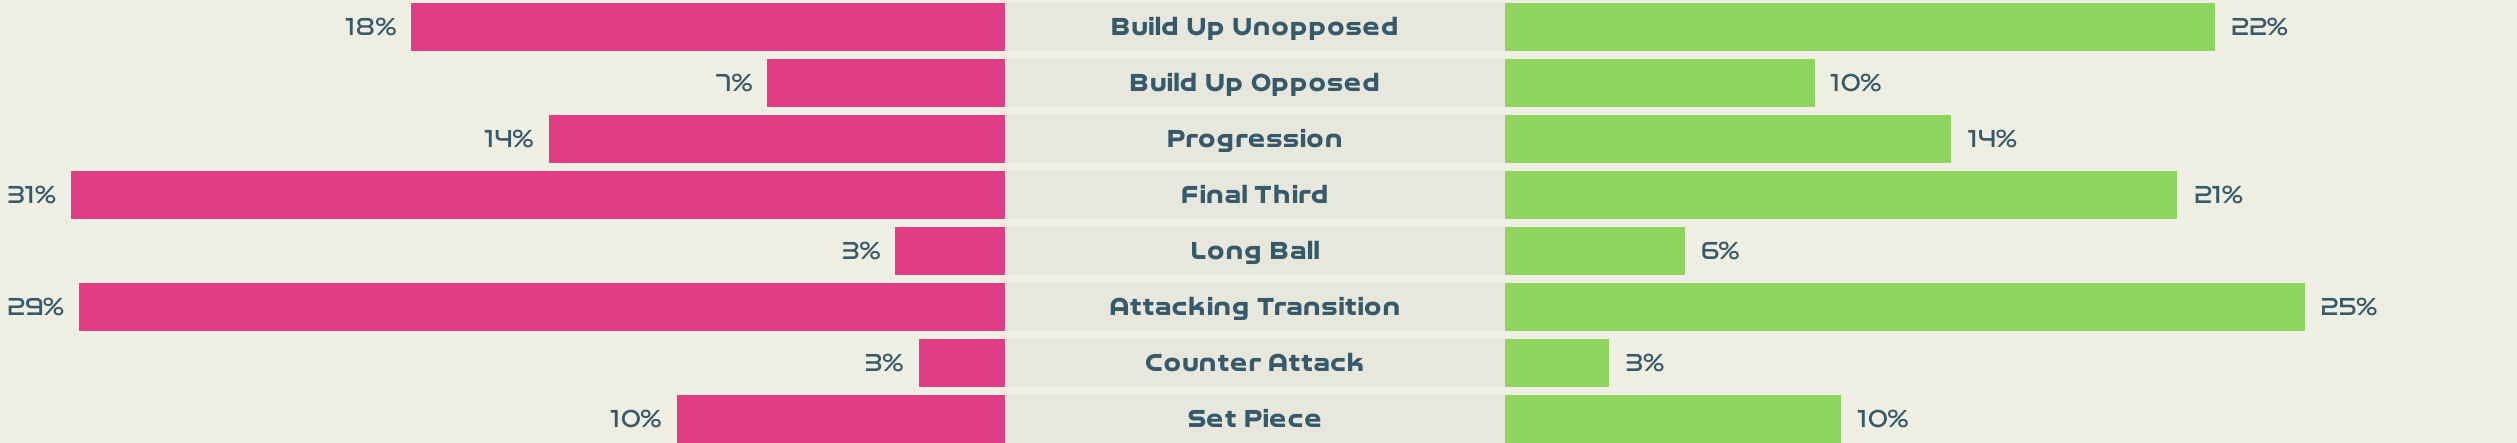

New Zealand

Phases of Play

Norway

IN POSSESSION