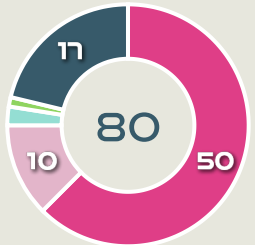

129

Offers Made in Middle Third

44

Offers Made in Defensive Third

Offers Made Inside Shape

Offers Made Outside Shape

#	Player	Offers Made	Offers Received	% Made & Received
23	MIKALSEN Aurora	4	1	25%
4	HANSEN Tuva	19	11	57.9%
6	MJELDE Maren	4	3	75%
7	SYRSTAD ENGEN Ingrid	41	12	29.3%
10	GRAHAM HANSEN Caroline	28	6	21.4%
11	REITEN Guro	65	11	16.9%
13	BJELDE Thea	8	2	25%
14	HEGERBERG Ada	38	9	23.7%
16	HARVIKEN Mathilde	9	3	33.3%
17	BLAKSTAD Julie	24	11	45.8%
18	MAANUM Frida	19	7	36.8%
2	SONSTEVOLD Anja	3	1	33.3%
8	BOE RISA Vilde	9	3	33.3%
20	HAAVI Emilie	20	8	40%

Movement to Receive

Movement Types by Phase

Final Third Phase

Progression Phase

Build Up Phase

All Movement Types

- In Front
- In Between
- Out to In
- In to Out
- In Behind

Top Ranked Players