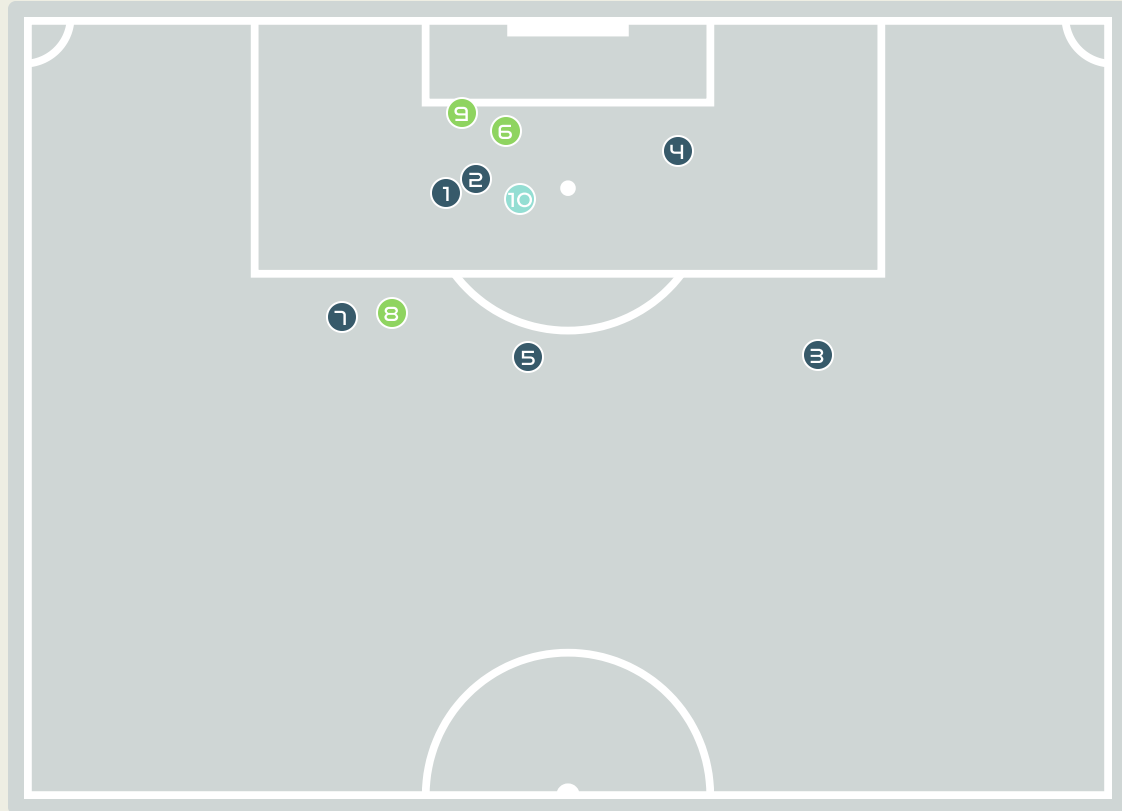

Goalkeeping Involvement

New Zealand

New Zealand GK Involvement Timeline

43

Total Involvements

Norway

Norway GK Involvement Timeline

48

Total Involvements

Goalkeeping Distribution

Goalkeeping Distribution

Goal Prevention

11
Total Attempts on Goal Faced

100
Save %

Total Attempts on Goal Faced	Total Goal Interventions	Save & Retain	Deflect & Retain	Save & Deflect	Save Attempt	No Save Attempt
11	1	1	0	0	3	7

Goal Prevention

Total Attempts on Goal Faced	Total Goal Interventions	Save & Retain	Deflect & Retain	Save & Deflect	Save Attempt	No Save Attempt
11	2	1	0	1	2	7

Aerial Control

New Zealand

Delivery Types Faced

Total	In Swing	Out Swing	Driven	Lofted	Cutback	Push
19	2	3	0	11	0	3

Aerial Control

Delivery Types Faced

Total	In Swing	Out Swing	Driven	Lofted	Cutback	Push
22	3	2	5	8	0	4

SET PLAYS

New Zealand v Norway

Set Plays - Corners