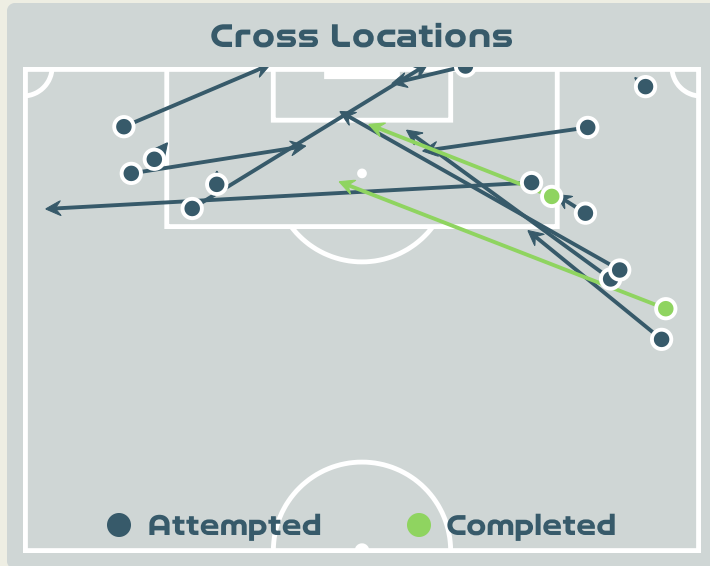

Crosses (Open Play)