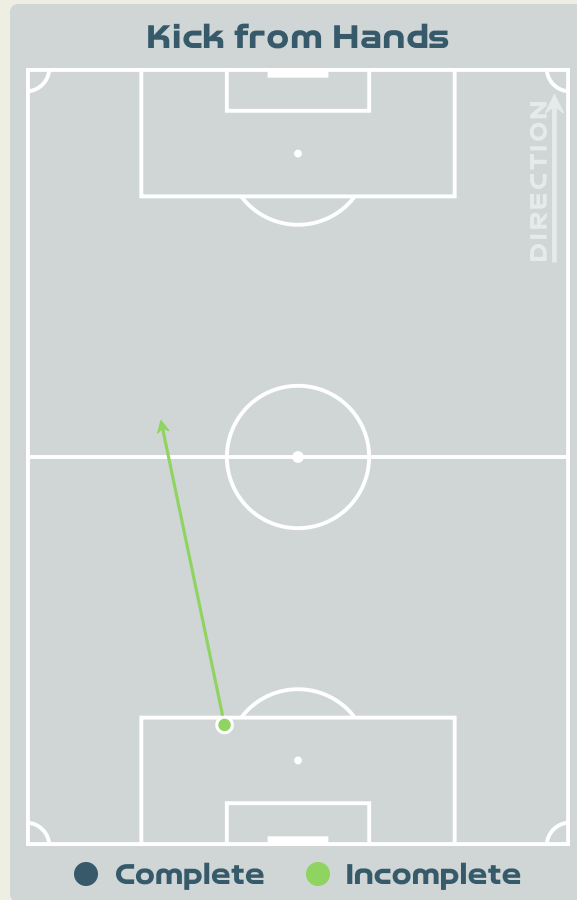

Goalkeeping Distribution