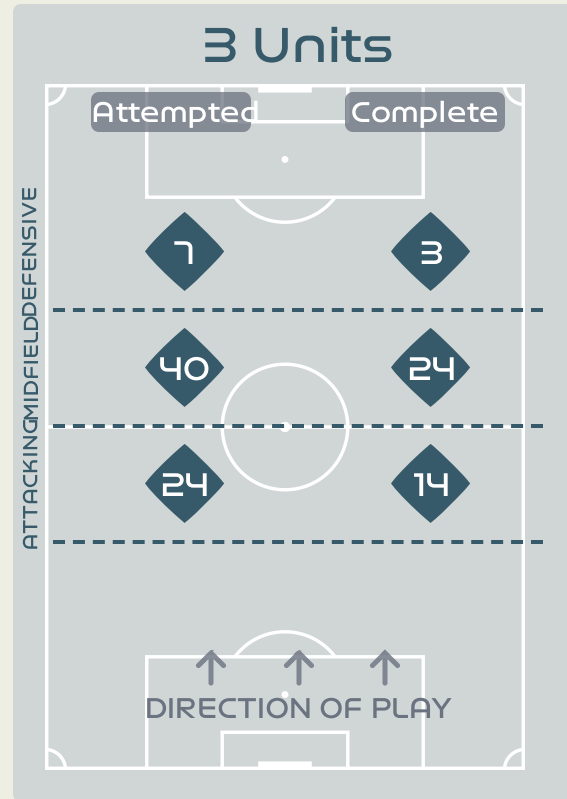

New Zealand

In Possession Line Height & Team Length

Line Breaks

New Zealand

Attempted Line Breaks

131

Attempted Line Breaks 7

Inside Shape 3

Outside Shape 4

Attempted Line Breaks 71

Inside Shape 49

Outside Shape 22

Attempted Line Breaks 53

Inside Shape 38

Outside Shape 15

Line Breaks