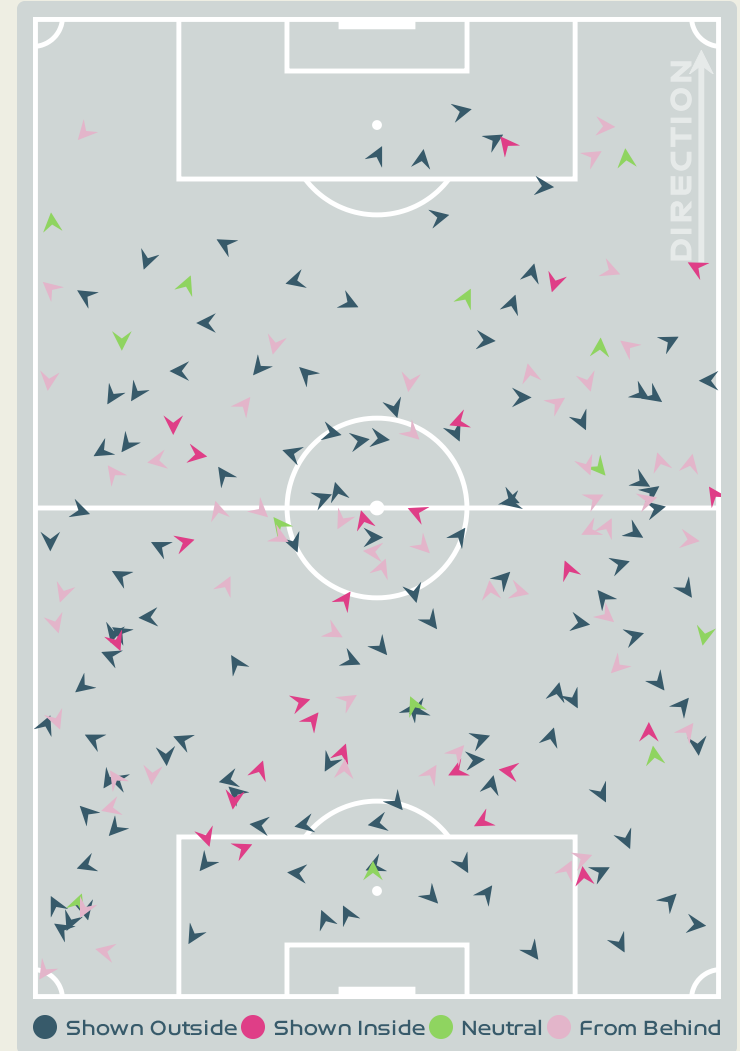

Most Direct Pressures

16

RILEY Indiah-Paige
RIGHT WINGER

Most Direct Pressures

13

SYRSTAD ENGEN Ingrid
DEFENSIVE MIDFIELD CENTRE

GOALKEEPING

New Zealand v Norway