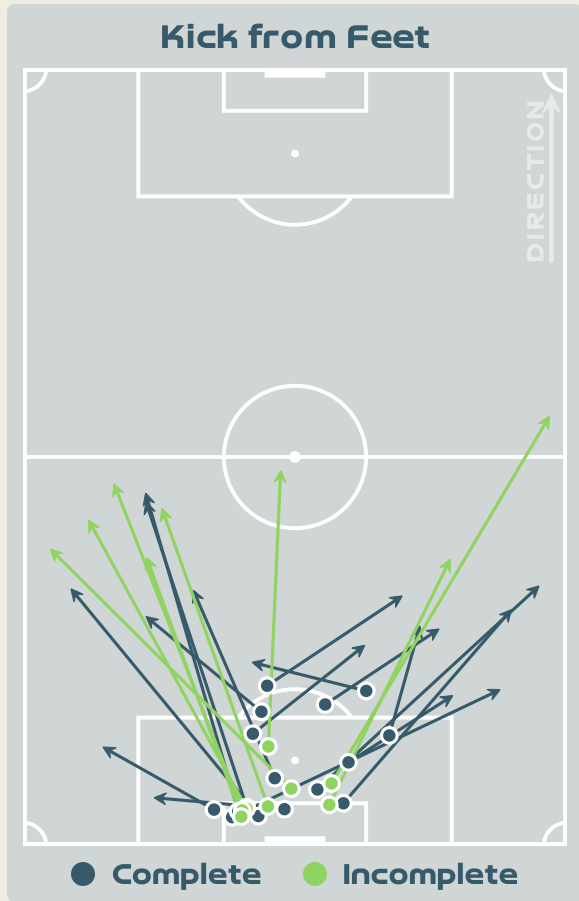

Goalkeeping Distribution