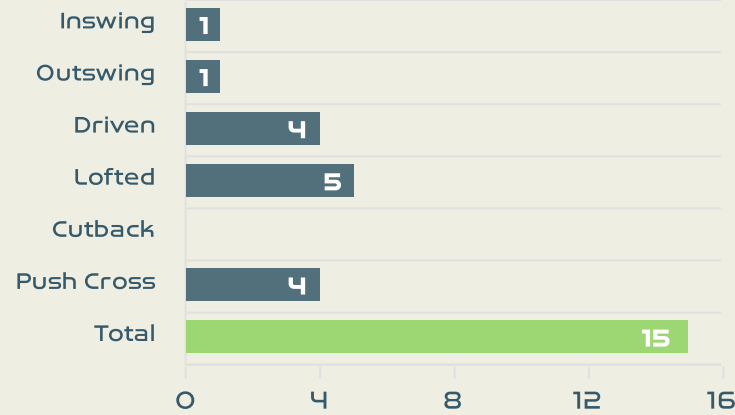

Delivery Type

#	Player	Inswing	Outswing	Driven	Lofted	Cutback	Push Cross	Total Attempt
21	ESSON Victoria	0	0	0	0	0	0	0
2	PERCIVAL Ria	0	1	0	0	0	1	2
4	BOTT C.J.	0	0	0	3	0	0	3
6	STEINMETZ Malia	0	0	1	0	0	0	1
7	RILEY Ali	0	0	0	1	0	0	1
12	HASSETT Betsy	1	0	0	0	0	1	2
13	STOTT Rebekah	0	0	0	0	0	0	0
14	BOWEN Katie	0	0	0	0	0	0	0
16	HAND Jacqui	0	0	0	0	0	1	1
17	WILKINSON Hannah	0	0	0	1	0	1	2
20	RILEY Indiah-Paige	0	0	3	0	0	0	3
3	BUNGE Claudia	0	0	0	0	0	0	0
9	RENNIE Gabi	0	0	0	0	0	0	0
15	SATCHELL Paige	0	0	0	0	0	0	0