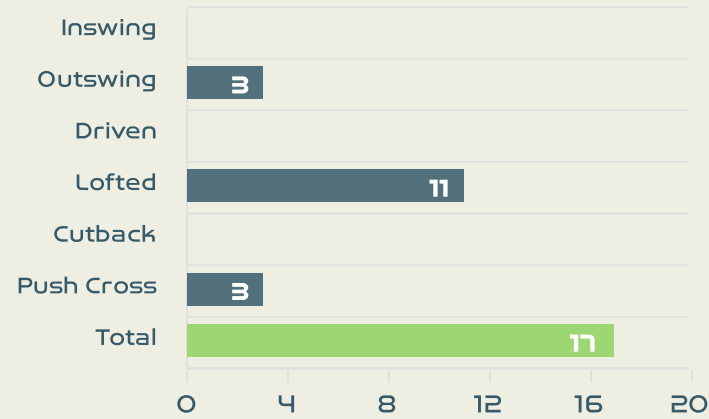

Attempted

15

Completed

2

Most Crosses Attempted

3

BOTT C.J.
RIGHT BACK

Crosses (Open Play)

Delivery Type

Attempted

17

Completed

4

Most Crosses Attempted

5

HAAVI Emilie
BENCH