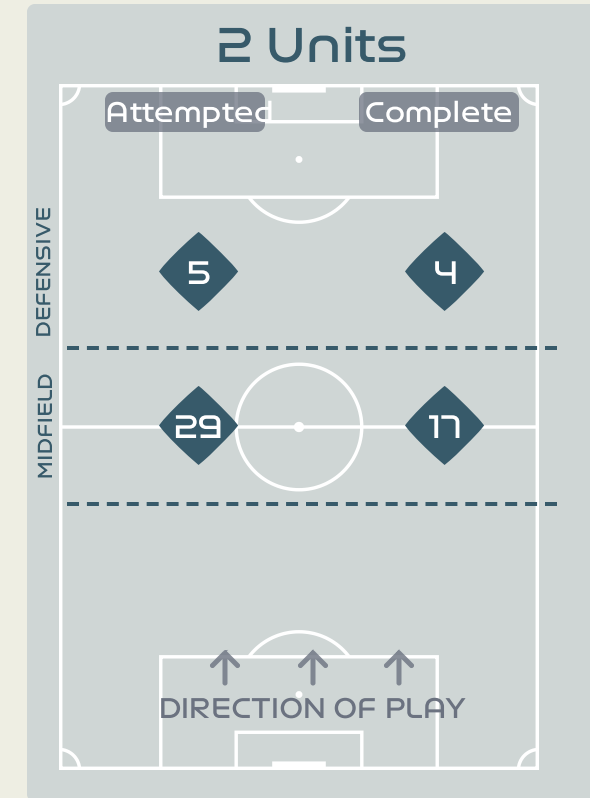

Attempted Line Breaks

145

Attempted Line Breaks 5

Inside Shape 3

Outside Shape 2

Attempted Line Breaks 106

Inside Shape 74

Outside Shape 32

Attempted Line Breaks 34

Inside Shape 29

Outside Shape 5

Line Breaks

					4 Units				3 Units			2 Units		Direction			Distribution Type		
#	Player	Line Breaks Attempted	Line Breaks Completed	Line Break Completion %	Attacking Line	Attacking Midfield Line	Midfield Line	Defensive Line	Attacking Line	Midfield Line	Defensive Line	Midfield Line	Defensive Line	Through	Around	Over	Pass	Cross	Ball Progression
21	ESSON Victoria	10	4	40%	0	0	0	0	5	0	0	5	0	0	0	10	10	0	0
2	PERCIVAL Ria	12	8	66%	0	0	0	1	1	7	0	2	1	3	5	4	11	1	0
4	BOTT C.J.	24	13	54%	0	0	1	0	3	7	1	11	1	2	7	15	21	2	1
6	STEINMETZ Malia	12	7	58%	0	0	0	0	2	6	1	3	0	5	2	5	10	0	2
7	RILEY Ali	13	8	61%	0	0	0	0	2	2	1	8	0	1	3	9	12	0	1
12	HASSETT Betsy	13	10	76%	0	0	0	2	0	6	1	2	2	3	6	4	11	0	2
13	STOTT Rebekah	13	6	46%	0	0	0	0	0	5	0	7	1	1	2	10	13	0	0
14	BOWEN Katie	17	11	64%	0	0	0	0	9	3	0	5	0	5	2	10	17	0	0
16	HAND Jacqui	4	1	25%	0	0	0	0	0	0	1	1	2	0	0	4	4	0	0
17	WILKINSON Hannah	0	0	0%	0	0	0	0	0	0	0	0	0	0	0	0	0	0	0
20	RILEY Indiah-Paige	8	6	75%	0	0	1	2	0	3	1	1	0	3	3	2	7	1	0
3	BUNGE Claudia	4	1	25%	0	0	0	0	2	1	0	1	0	0	1	3	4	0	0
9	RENNIE Gabi	0	0	0%	0	0	0	0	0	0	0	0	0	0	0	0	0	0	0
15	SATCHELL Paige	1	0	0%	0	0	0	0	0	0	1	0	0	0	1	0	0	0	1