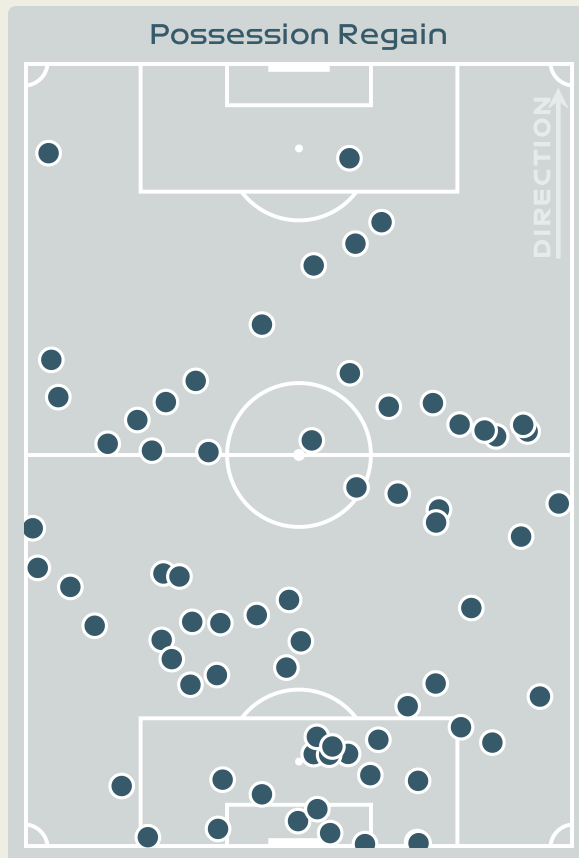

Defensive Actions