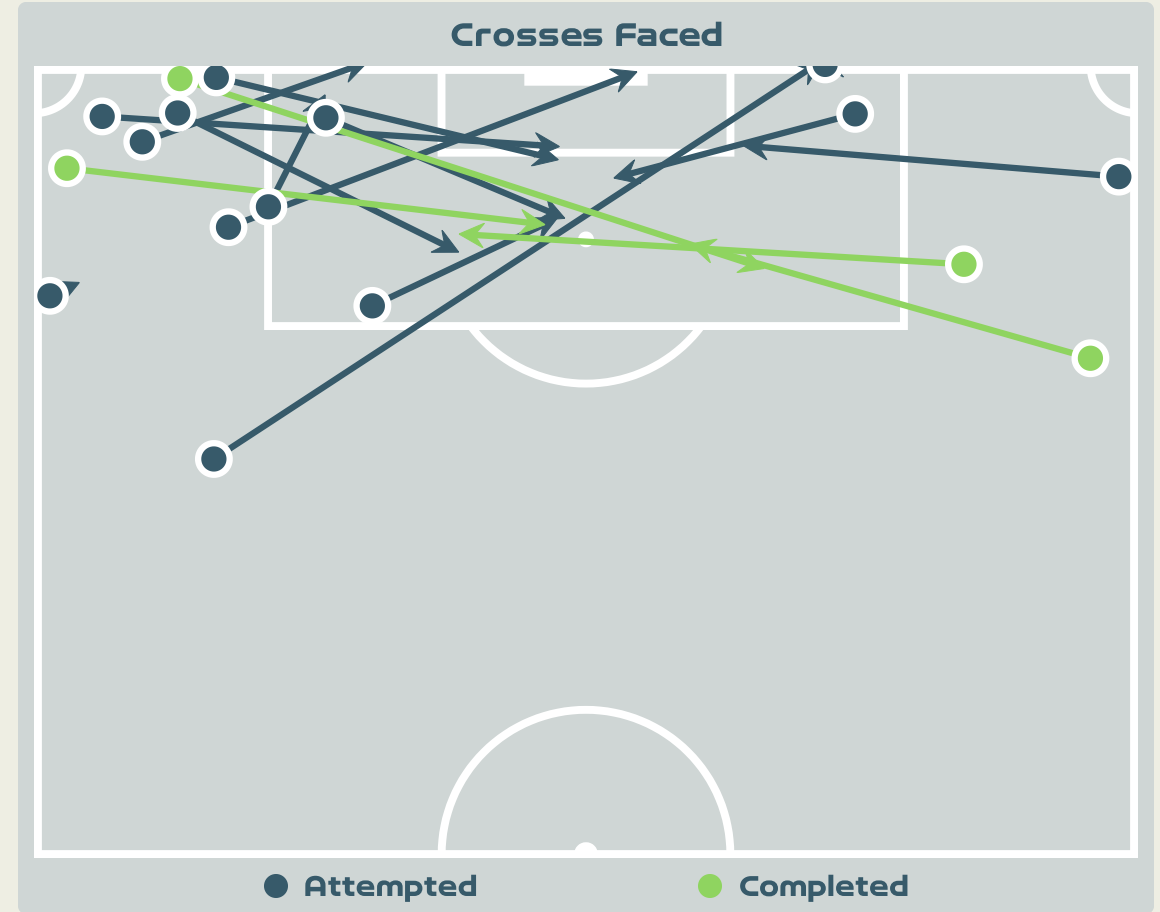

Total Involvements

Goalkeeping Distribution

Goalkeeping Distribution

Goal Prevention

11
Total Attempts on Goal Faced

100
Save %

Total Attempts on Goal Faced	Total Goal Interventions	Save & Retain	Deflect & Retain	Save & Deflect	Save Attempt	No Save Attempt
11	1	1	0	0	3	7

Goal Prevention

Total Attempts on Goal Faced	Total Goal Interventions	Save & Retain	Deflect & Retain	Save & Deflect	Save Attempt	No Save Attempt
11	2	1	0	1	2	7

Aerial Control

New Zealand

Delivery Types Faced

Total	In Swing	Out Swing	Driven	Lofted	Cutback	Push
19	2	3	0	11	0	3

Aerial Control

Delivery Types Faced

Total	In Swing	Out Swing	Driven	Lofted	Cutback	Push
22	3	2	5	8	0	4

SET PLAYS

New Zealand v Norway

Set Plays - Corners