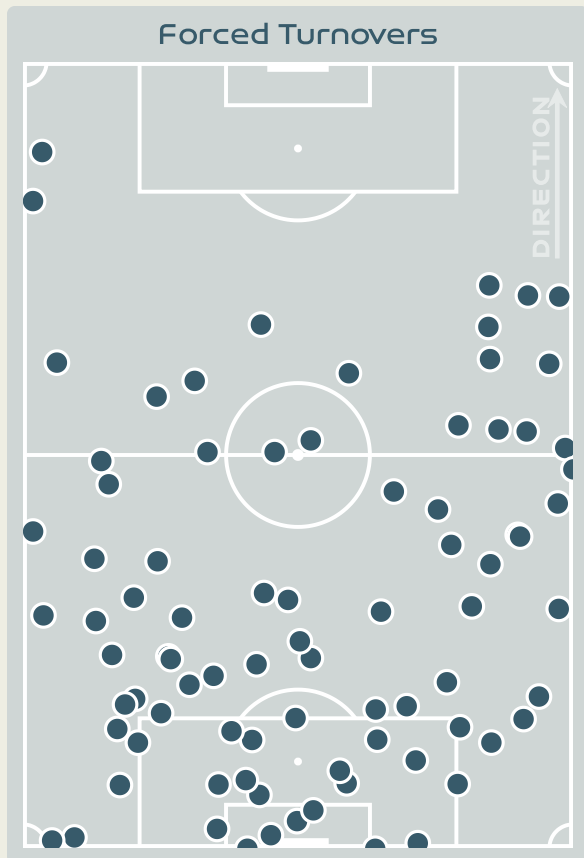

Defensive Actions