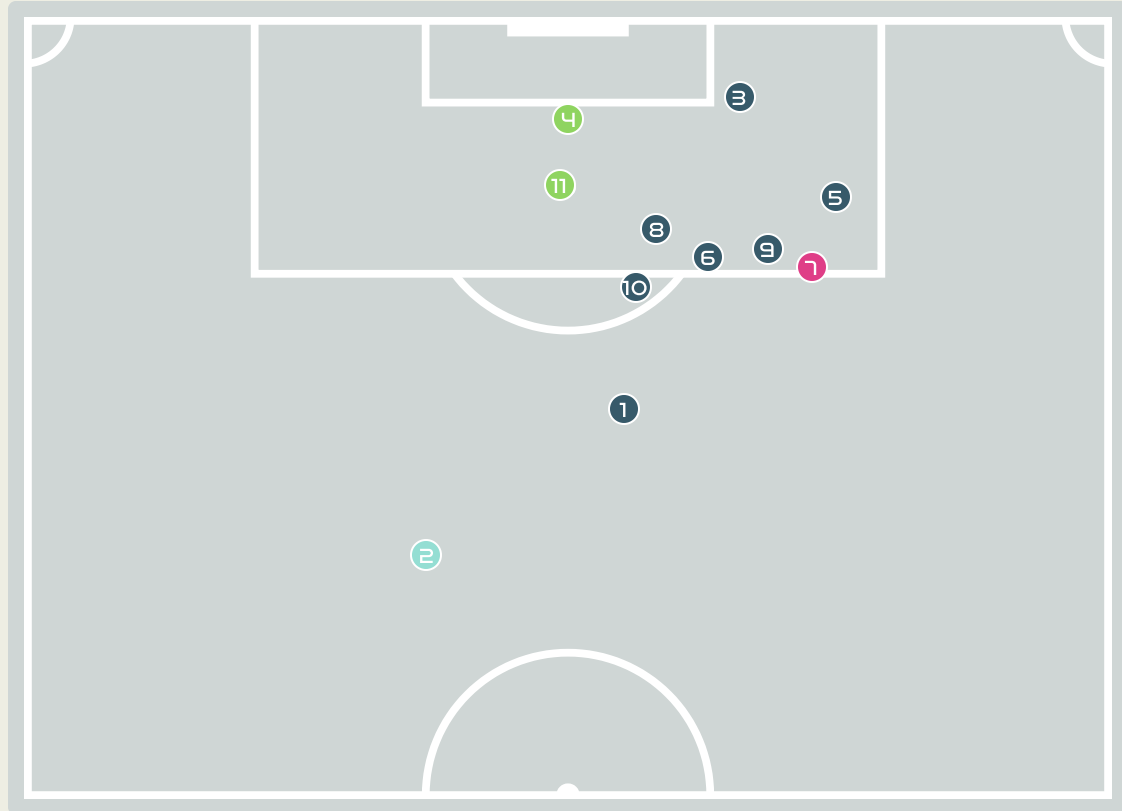

Goalkeeping Involvement

New Zealand

New Zealand GK Involvement Timeline

43

Total Involvements

Norway

Norway GK Involvement Timeline

48

Total Involvements

Goalkeeping Distribution

Goalkeeping Distribution

Goal Prevention

11
Total Attempts on Goal Faced

100
Save %

Total Attempts on Goal Faced	Total Goal Interventions	Save & Retain	Deflect & Retain	Save & Deflect	Save Attempt	No Save Attempt
11	1	1	0	0	3	7

Goal Prevention

Total Attempts on Goal Faced	Total Goal Interventions	Save & Retain	Deflect & Retain	Save & Deflect	Save Attempt	No Save Attempt
11	2	1	0	1	2	7

Aerial Control

New Zealand

Delivery Types Faced

Total	In Swing	Out Swing	Driven	Lofted	Cutback	Push
19	2	3	0	11	0	3

Aerial Control

Delivery Types Faced

Total	In Swing	Out Swing	Driven	Lofted	Cutback	Push
22	3	2	5	8	0	4

SET PLAYS

New Zealand v Norway

Set Plays - Corners