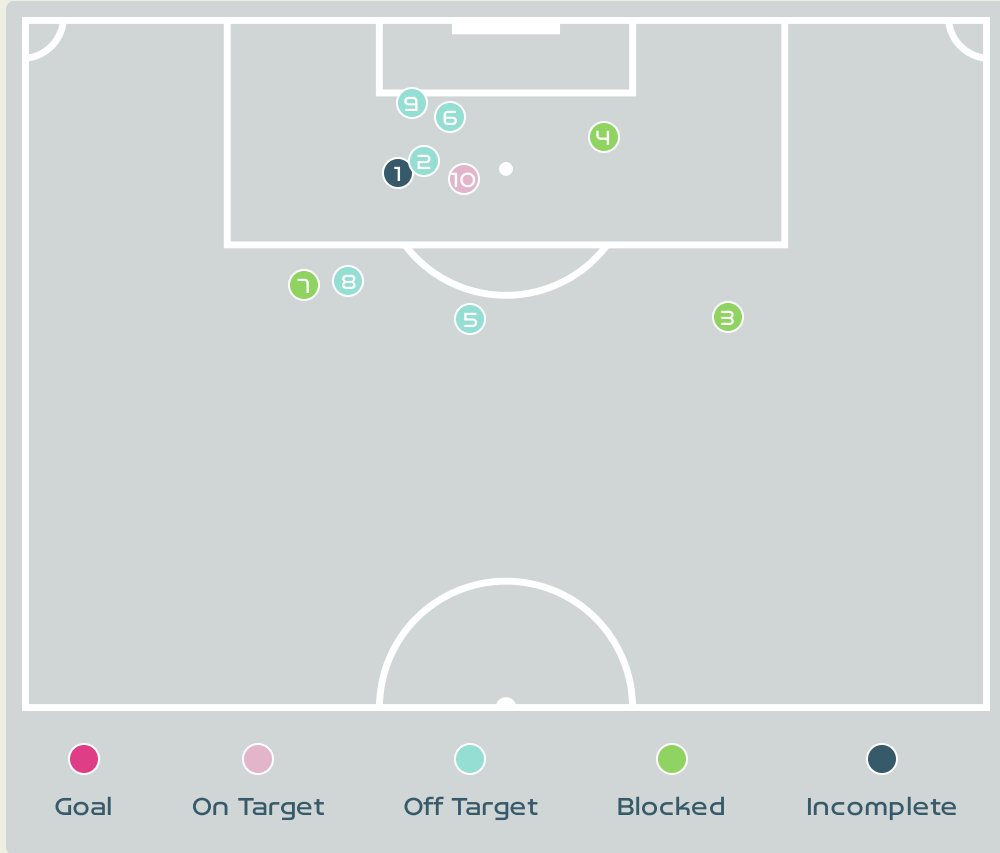

New Zealand

Attempts at Goal

Key	Outcome	Shots
●	Goals	1
●	On Target	1
●	Off Target	8
●	Blocked	1
●	Incomplete	0

Attempts at Goal

New Zealand

Time	Player	Outcome	Body Part	Delivery Type
4	6 STEINMETZ Malia	Off Target	Right Foot	Loose Ball
32	16 HAND Jacqui	Off Target - Saved	Right Foot	Pass
43	17 WILKINSON Hannah	Deflected Off Target - Defensive Event	Right Foot	Loose Ball
47	17 WILKINSON Hannah	On Target - Goal	Right Foot	Cross
51	17 WILKINSON Hannah	Deflected Off Target - Defensive Event	Right Foot	Pass
60	17 WILKINSON Hannah	Off Target	Right Foot	Pass
62	20 RILEY Indiah-Paige	On Target - Saved	Left Foot	Pass
62	6 STEINMETZ Malia	Incomplete - Blocked	Right Foot	Loose Ball
63	4 BOTT C.J.	Off Target	Right Foot	Pass
75	2 PERCIVAL Ria	Off Target	Right Foot	Pass
89	2 PERCIVAL Ria	Off Target	Right Foot	Penalty

Attempts at Goal

Key	Outcome	Shots
	Goals	0
	On Target	1
	Off Target	5
	Blocked	3
	Incomplete	1

Attempts at Goal

Time	Player	Outcome	Body Part	Delivery Type
6	14 HEGERBERG Ada	Incomplete - Referee Event	Right Foot	Cross
19	18 MAANUM Frida	Off Target	Right Foot	Pass
28	14 HEGERBERG Ada	Incomplete - Blocked	Left Foot	Pass
36	14 HEGERBERG Ada	Incomplete - Blocked	Right Foot	Pass
56	2 CHAAVI Emilie	Off Target	Right Foot	Loose Ball
58	18 MAANUM Frida	Off Target	Right Foot	Pass
64	2 CHAAVI Emilie	Incomplete - Blocked	Right Foot	Loose Ball
80	4 HANSEN Tuva	Off Target	Right Foot	Pass
97	11 REITEN Guro	Off Target	Left Foot	Pass
99	7 SYRSTAD ENGEN Ingrid	On Target - Saved	Head	Pass