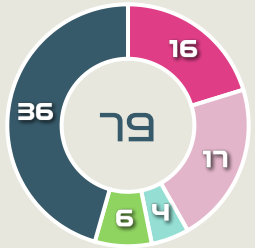

Total Offers Made

88

Total Offers Received

Most Offers

65

REITEN Guro
LEFT CENTRE MIDFIELD

118

Offers Made in Final Third

129

Offers Made in Middle Third

44

Offers Made in Defensive Third

Offers Made Inside Shape

Offers Made Outside Shape

#	Player	Offers Made	Offers Received	% Made & Received
23	MIKALSEN Aurora	4	1	25%
4	HANSEN Tuva	19	11	57.9%
6	MJELDE Maren	4	3	75%
7	SYRSTAD ENGEN Ingrid	41	12	29.3%
10	GRAHAM HANSEN Caroline	28	6	21.4%
11	REITEN Guro	65	11	16.9%
13	BJELDE Thea	8	2	25%
14	HEGERBERG Ada	38	9	23.7%
16	HARVIKEN Mathilde	9	3	33.3%
17	BLAKSTAD Julie	24	11	45.8%
18	MAANUM Frida	19	7	36.8%
2	SONSTEVOLD Anja	3	1	33.3%
8	BOE RISA Vilde	9	3	33.3%
20	HAAVI Emilie	20	8	40%

Movement to Receive

Movement Types by Phase

Final Third Phase

Progression Phase

Build Up Phase

All Movement Types

- In Front
- In Between
- Out to In
- In to Out
- In Behind

Top Ranked Players