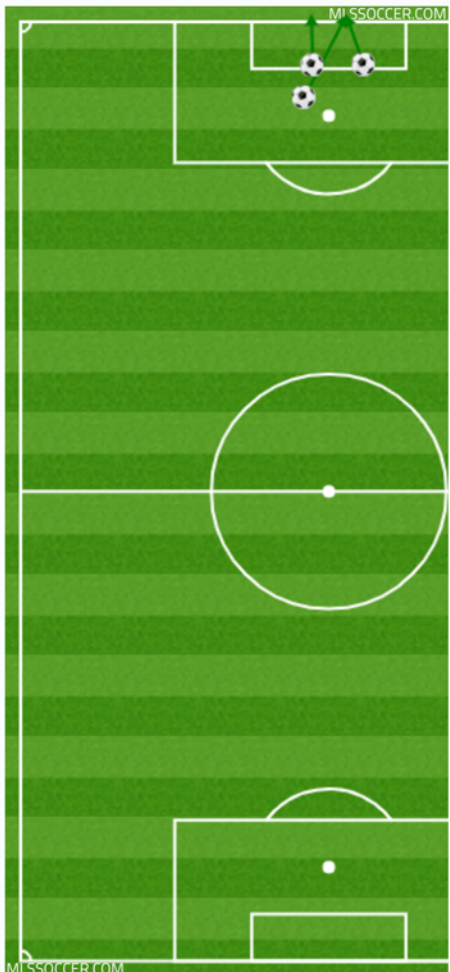

56	Duels Won	57
7	Tackles Won	11
0	Saves	1
22	Clearances	14

Chalkboard opta

1. **Orlando City SC**
2. 1 GK Pedro Gallese
   - 2 DF Ruan
   - 4 DF Moutinho
   - 6 DF Robin Jansson
   - 25 DF Antônio Carlos
   - 9 MF Chris Mueller
   - 10 MF Mauricio Pereyra
   - 11 MF Júnior Urso
   - 17 MF Nani
   - 20 MF Oriol Rosell
   - 14 FW Dom Dwyer
3. **Substitutes**
4. 8 Méndez
   - 13 Akindele
   - 15 Rodrigo Schlegel
   - 19 Benji Michel
   - 21 Andrés Perea

1. **Inter Miami CF**
2. 31 GK Luis Robles
   - 3 DF Andrés Reyes
   - 5 DF Nicolás Figal
   - 18 DF Dylan Nealis
   - 22 DF Ben Sweat
   - 33 DF Mikey Ambrose
   - 6 MF Wil Trapp
   - 7 MF Lewis Morgan
   - 11 MF Matías Pellegrini
   - 13 MF Victor Ulloa
   - 12 FW Juan Agudelo
3. **Substitutes**
4. 10 Pizarro
   - 14 Jay Chapman
   - 16 Luis Argudo
   - 21 Julián Carranza
   - 24 Lee Nguyen

1. **Shots**
2. ☒ Goals
   - ☐ Shots On Target
   - ☐ Shots Off Target
   - ☐ Blocked Shots
3. **Distribution**
4. **Defensive**
5. **Ball possessions**
6. **Discipline**
7. **Goalkeeping**

Timeline progress bar showing the match duration. A soccer ball icon is centered above the bar.

Full game | Connection Lost. Reconnecting... | 1st half | 2nd half