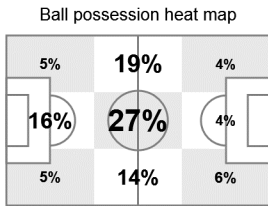

Y : Single yellow card

AET : After extra time

I : Injured

HT : Half-time

R : Direct red card

ETHT : Extra time half time

N : Not eligible to play

FT : Full-time

2Y : Expulsions due to Second Caution

2018 FIFA WORLD CUP RUSSIA™
FIFA PARTNERS

Match statistics

Group H

Japan - Senegal 2 : 2 (1 : 1)

32 24 JUN 2018 20:00 Ekaterinburg / Ekaterinburg Arena / RUS

Att: 32.572

Japan (JPN)

7/3
2
8
2
0
0
0/0
2
0
0
2
0
0
0
0
54%
27

Statistics *

Total shots/shots on goal
Shots blocked
Fouls
Corner kicks
Attempts from direct free kicks
Indirect free kick towards goal
Penalty kicks/Converted
Offsides
Own goals
Cautions
Expulsions due to second caution
Direct expulsions
Ball possession
Actual playing time