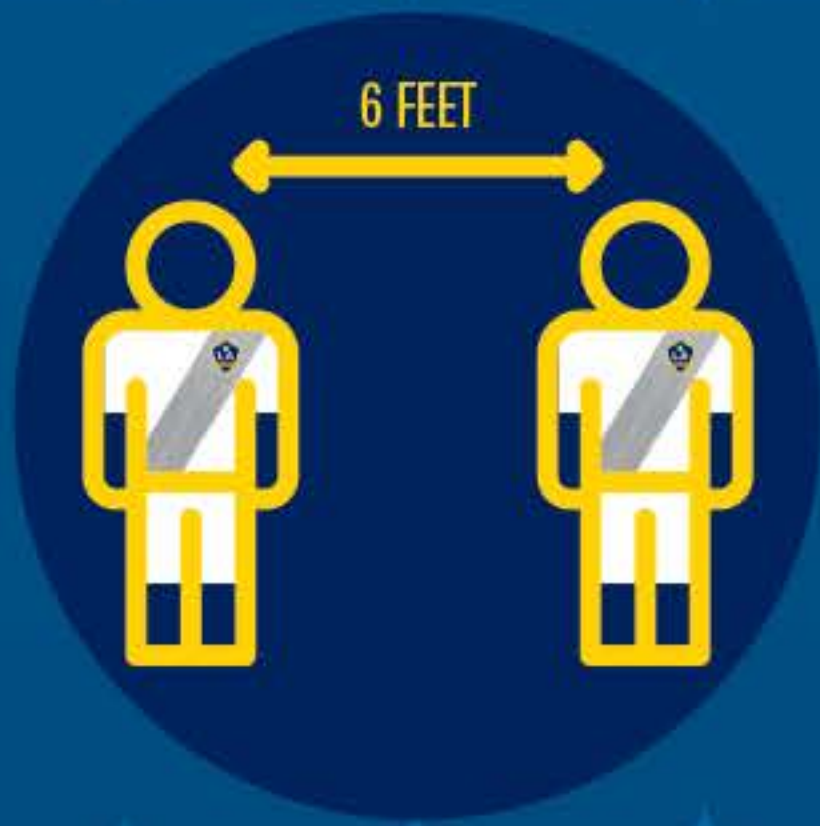

Presented by
HERBALIFE
NUTRITION

Dignity Health
Sports Park

FACE COVERING REQUIRED

**WASH YOUR HANDS
FREQUENTLY**

MAINTAIN 6 FEET

**ANYONE EXPERIENCING ILLNESS
OR SYMPTOMS OF COVID-19,
SHOULD NOT ENTER**