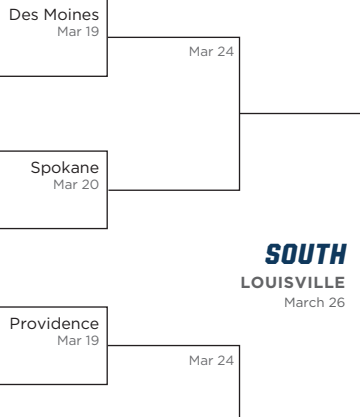

PRESENTED BY

Official Candy Partner of the NCAA

First Round
MARCH 17-18

Second Round
MARCH 19-20

Regional
Semifinals
MARCH 24-25

Regional
Finals
MARCH 26-27

National
Semifinals
APRIL 2

National
Semifinals
APRIL 2

Regional
Finals
MARCH 26-27

Regional
Semifinals
MARCH 24-25

Second Round
MARCH 19-20

First Round
MARCH 17-18

FIRST FOUR

11 Vanderbilt (19-13) Mar 15	16 Fla. Gulf Coast (20-13) Mar 15	S	16 Fair. Dickinson (18-14) Mar 15	E	Michigan (22-12) 11 Mar 16	Tulsa (20-11) 11	W	Holy Cross (14-19) 16 Mar 16	Southern (22-12) 16

Watch On
truTV

FINAL FOUR
HOUSTON
APRIL 2 AND 4

NATIONAL CHAMPIONSHIP
APRIL 4

- 1 Kansas (30-4) Mar 17
- 16 Austin Peay (18-17) Mar 17
- 8 Colorado (22-11) Mar 17
- 9 Connecticut (24-10) Mar 17
- 5 Maryland (25-8) Mar 18
- 12 S. Dakota St. (26-7) Mar 18
- 4 California (23-10) Mar 18
- 13 Hawai'i (27-5) Mar 18
- 6 Arizona (25-8) Mar 17
- 11 Vanderbilt/Wichita St. Mar 17
- 3 Miami (Fla.) (25-7) Mar 17
- 14 Buffalo (20-14) Mar 17
- 7 Iowa (21-10) Mar 18
- 10 Temple (21-11) Mar 18
- 2 Villanova (29-5) Mar 18
- 15 UNC Asheville (22-11) Mar 18
- 1 Oregon (28-6) Mar 18
- 16 Holy Cross/Southern Mar 18
- 8 Saint Joseph's (27-7) Mar 18
- 9 Cincinnati (22-10) Mar 18
- 5 Baylor (22-11) Mar 17
- 12 Yale (22-6) Mar 17
- 4 Duke (23-10) Mar 17
- 13 UNC Wilmington (25-7) Mar 17
- 6 Texas (20-12) Mar 18
- 11 Northern Iowa (22-12) Mar 18
- 3 Texas A&M (26-8) Mar 18
- 14 Green Bay (23-12) Mar 18
- 7 Oregon St. (19-12) Mar 18
- 10 VCU (24-10) Mar 18
- 2 Oklahoma (25-7) Mar 18
- 15 CSU Bakersfield (24-8) Mar 18

- North Carolina (28-6) 1 Mar 17
- FGCU/Fair. Dickinson 16 Mar 17
- USC (21-12) 8 Mar 17
- Providence (23-10) 9 Mar 17
- Indiana (25-7) 5 Mar 17
- Chattanooga (29-5) 12 Mar 17
- Kentucky (26-8) 4 Mar 17
- Stony Brook (26-6) 13 Mar 17
- Notre Dame (21-11) 6 Mar 18
- Michigan/Tulsa 11 Mar 18
- West Virginia (26-8) 3 Mar 18
- S.F. Austin (27-5) 14 Mar 18
- Wisconsin (20-12) 7 Mar 18
- Pittsburgh (21-11) 10 Mar 18
- Xavier (27-5) 2 Mar 18
- Weber St. (26-8) 15 Mar 18
- Virginia (26-7) 1 Mar 17
- Hampton (21-10) 16 Mar 17
- Texas Tech (19-12) 8 Mar 17
- Butler (21-10) 9 Mar 17
- Purdue (26-8) 5 Mar 17
- Little Rock (29-4) 12 Mar 17
- Iowa St. (21-11) 4 Mar 17
- Iona (22-10) 13 Mar 17
- Seton Hall (25-8) 6 Mar 17
- Gonzaga (26-7) 11 Mar 17
- Utah (26-8) 3 Mar 17
- Fresno St. (25-9) 14 Mar 17
- Dayton (25-7) 7 Mar 18
- Syracuse (19-13) 10 Mar 18
- Michigan St. (29-5) 2 Mar 18
- Middle Tenn. (24-9) 15 Mar 18

#MarchMadness

Watch the tournament on these networks or online at NCAA.COM/MARCHMADNESS

The NCAA opposes all forms of sports wagering