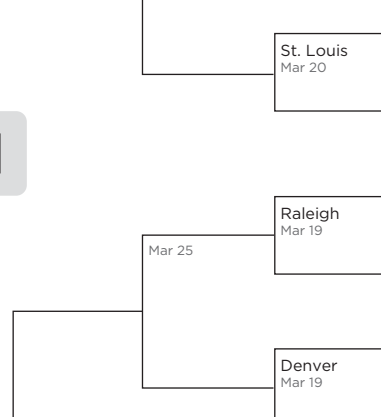

PRESENTED BY

Official Candy Partner of the NCAA

First Round
MARCH 17-18

Second Round
MARCH 19-20

Regional
Semifinals
MARCH 24-25

Regional
Finals
MARCH 26-27

National
Semifinals
APRIL 2

National
Semifinals
APRIL 2

Regional
Finals
MARCH 26-27

Regional
Semifinals
MARCH 24-25

Second Round
MARCH 19-20

First Round
MARCH 17-18

FIRST FOUR

11 Vanderbilt (19-13) Mar 15	16 Fla. Gulf Coast (20-13) Mar 15	S	16 Fair. Dickinson (18-14) Mar 15	E	Michigan (22-12) 11 Mar 16	Tulsa (20-11) 11	W	Holy Cross (14-19) 16 Mar 16	Southern (22-12) 16

Watch On
truTV

FINAL FOUR
HOUSTON
APRIL 2 AND 4

NATIONAL CHAMPIONSHIP
APRIL 4

- 1 Kansas (30-4) Mar 17
- 16 Austin Peay (18-17) Mar 17
- 8 Colorado (22-11) Mar 17
- 9 Connecticut (24-10) Mar 17
- 5 Maryland (25-8) Mar 18
- 12 S. Dakota St. (26-7) Mar 18
- 4 California (23-10) Mar 18
- 13 Hawai'i (27-5) Mar 18
- 6 Arizona (25-8) Mar 17
- 11 Vanderbilt/Wichita St. Mar 17
- 3 Miami (Fla.) (25-7) Mar 17
- 14 Buffalo (20-14) Mar 17
- 7 Iowa (21-10) Mar 18
- 10 Temple (21-11) Mar 18
- 2 Villanova (29-5) Mar 18
- 15 UNC Asheville (22-11) Mar 18
- 1 Oregon (28-6) Mar 18
- 16 Holy Cross/Southern Mar 18
- 8 Saint Joseph's (27-7) Mar 18
- 9 Cincinnati (22-10) Mar 18
- 5 Baylor (22-11) Mar 17
- 12 Yale (22-6) Mar 17
- 4 Duke (23-10) Mar 17
- 13 UNC Wilmington (25-7) Mar 17
- 6 Texas (20-12) Mar 18
- 11 Northern Iowa (22-12) Mar 18
- 3 Texas A&M (26-8) Mar 18
- 14 Green Bay (23-12) Mar 18
- 7 Oregon St. (19-12) Mar 18
- 10 VCU (24-10) Mar 18
- 2 Oklahoma (25-7) Mar 18
- 15 CSU Bakersfield (24-8) Mar 18

- North Carolina (28-6) 1 Mar 17
- FGCU/Fair. Dickinson 16 Mar 17
- USC (21-12) 8 Mar 17
- Providence (23-10) 9 Mar 17
- Indiana (25-7) 5 Mar 17
- Chattanooga (29-5) 12 Mar 17
- Kentucky (26-8) 4 Mar 17
- Stony Brook (26-6) 13 Mar 17
- Notre Dame (21-11) 6 Mar 18
- Michigan/Tulsa 11 Mar 18
- West Virginia (26-8) 3 Mar 18
- S.F. Austin (27-5) 14 Mar 18
- Wisconsin (20-12) 7 Mar 18
- Pittsburgh (21-11) 10 Mar 18
- Xavier (27-5) 2 Mar 18
- Weber St. (26-8) 15 Mar 18
- Virginia (26-7) 1 Mar 17
- Hampton (21-10) 16 Mar 17
- Texas Tech (19-12) 8 Mar 17
- Butler (21-10) 9 Mar 17
- Purdue (26-8) 5 Mar 17
- Little Rock (29-4) 12 Mar 17
- Iowa St. (21-11) 4 Mar 17
- Iona (22-10) 13 Mar 17
- Seton Hall (25-8) 6 Mar 17
- Gonzaga (26-7) 11 Mar 17
- Utah (26-8) 3 Mar 17
- Fresno St. (25-9) 14 Mar 17
- Dayton (25-7) 7 Mar 18
- Syracuse (19-13) 10 Mar 18
- Michigan St. (29-5) 2 Mar 18
- Middle Tenn. (24-9) 15 Mar 18

#MarchMadness

Watch the tournament on these networks or online at NCAA.COM/MARCHMADNESS

The NCAA opposes all forms of sports wagering