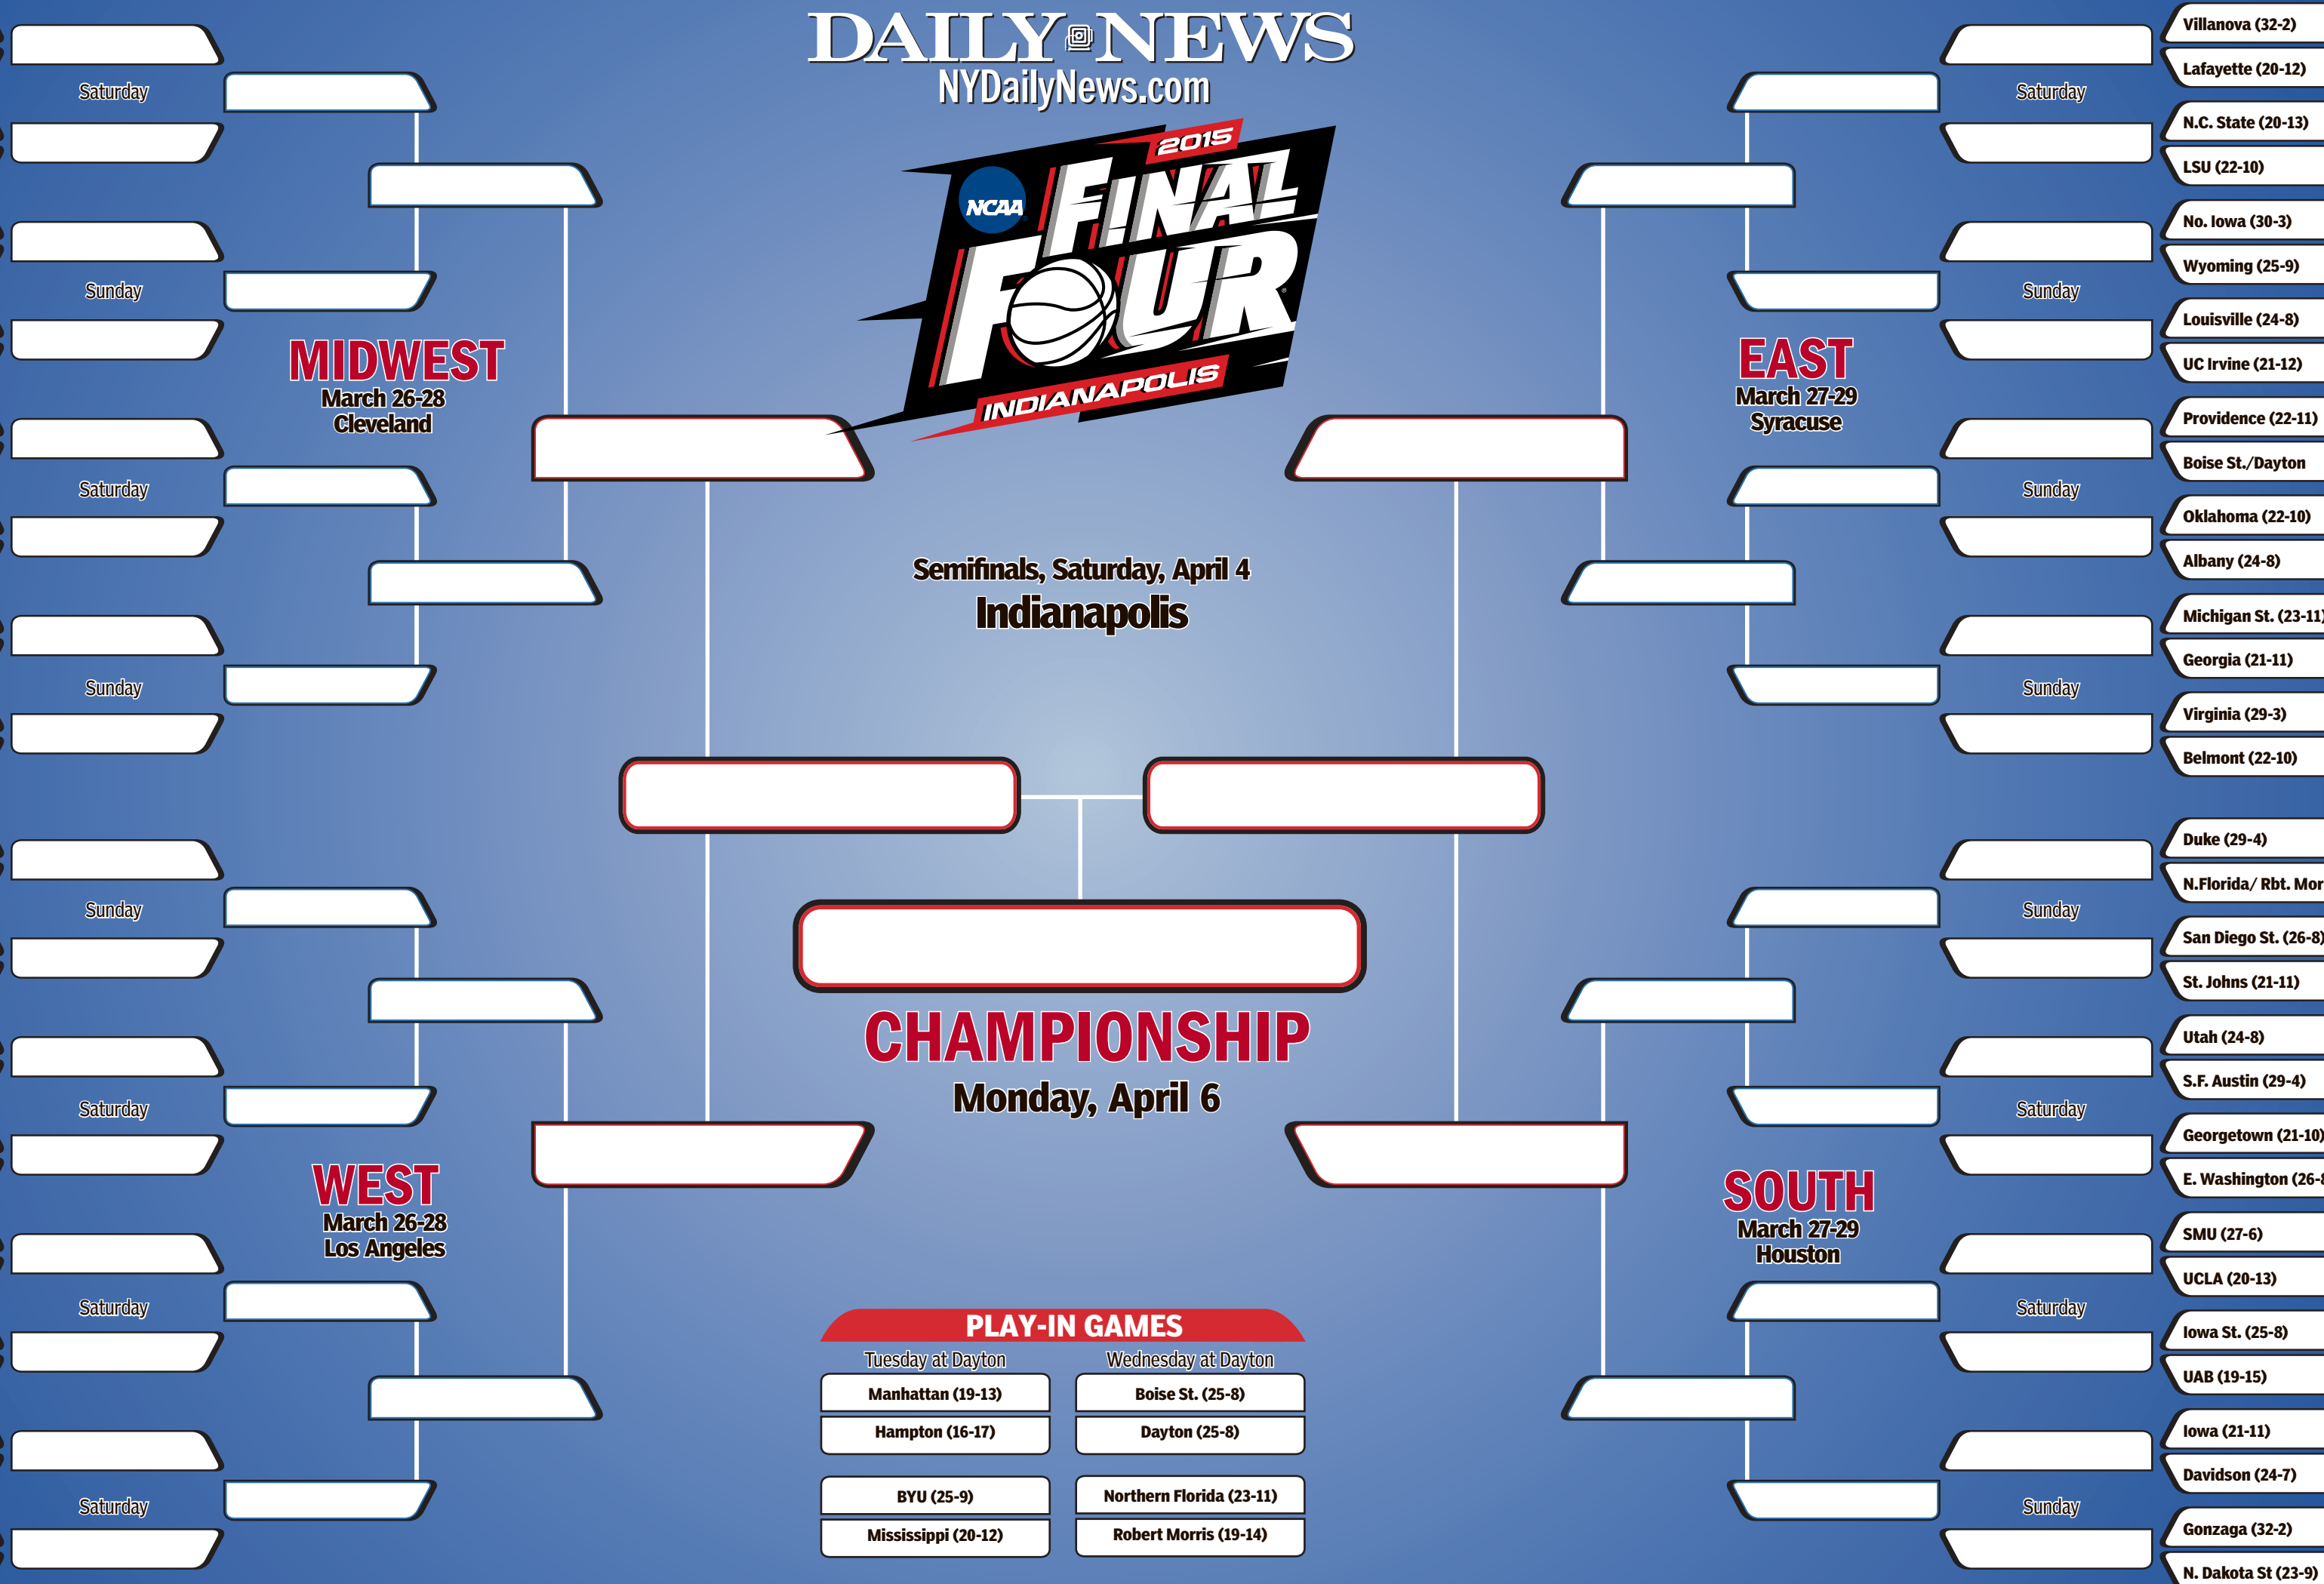

MIDWEST March 26-28 Cleveland

EAST March 27-29 Syracuse

Semifinals, Saturday, April 4 Indianapolis

CHAMPIONSHIP Monday, April 6

WEST March 26-28 Los Angeles

SOUTH March 27-29 Houston

PLAY-IN GAMES

Tuesday at Dayton

Wednesday at Dayton

Manhattan (19-13)

Boise St. (25-8)

Hampton (16-17)

Dayton (25-8)

BYU (25-9)

Northern Florida (23-11)

Mississippi (20-12)

Robert Morris (19-14)

Thursday at Louisville, Friday at Columbus, Thursday at Pittsburgh, Friday at Omaha, Friday at Omaha, Thursday at Jacksonville, Thursday at Jacksonville, Thursday at Portland

Thursday at Pittsburgh, Friday at Seattle, Friday at Columbus, Friday at Charlotte, Friday at Charlotte, Thursday at Portland, Thursday at Louisville, Friday at Seattle