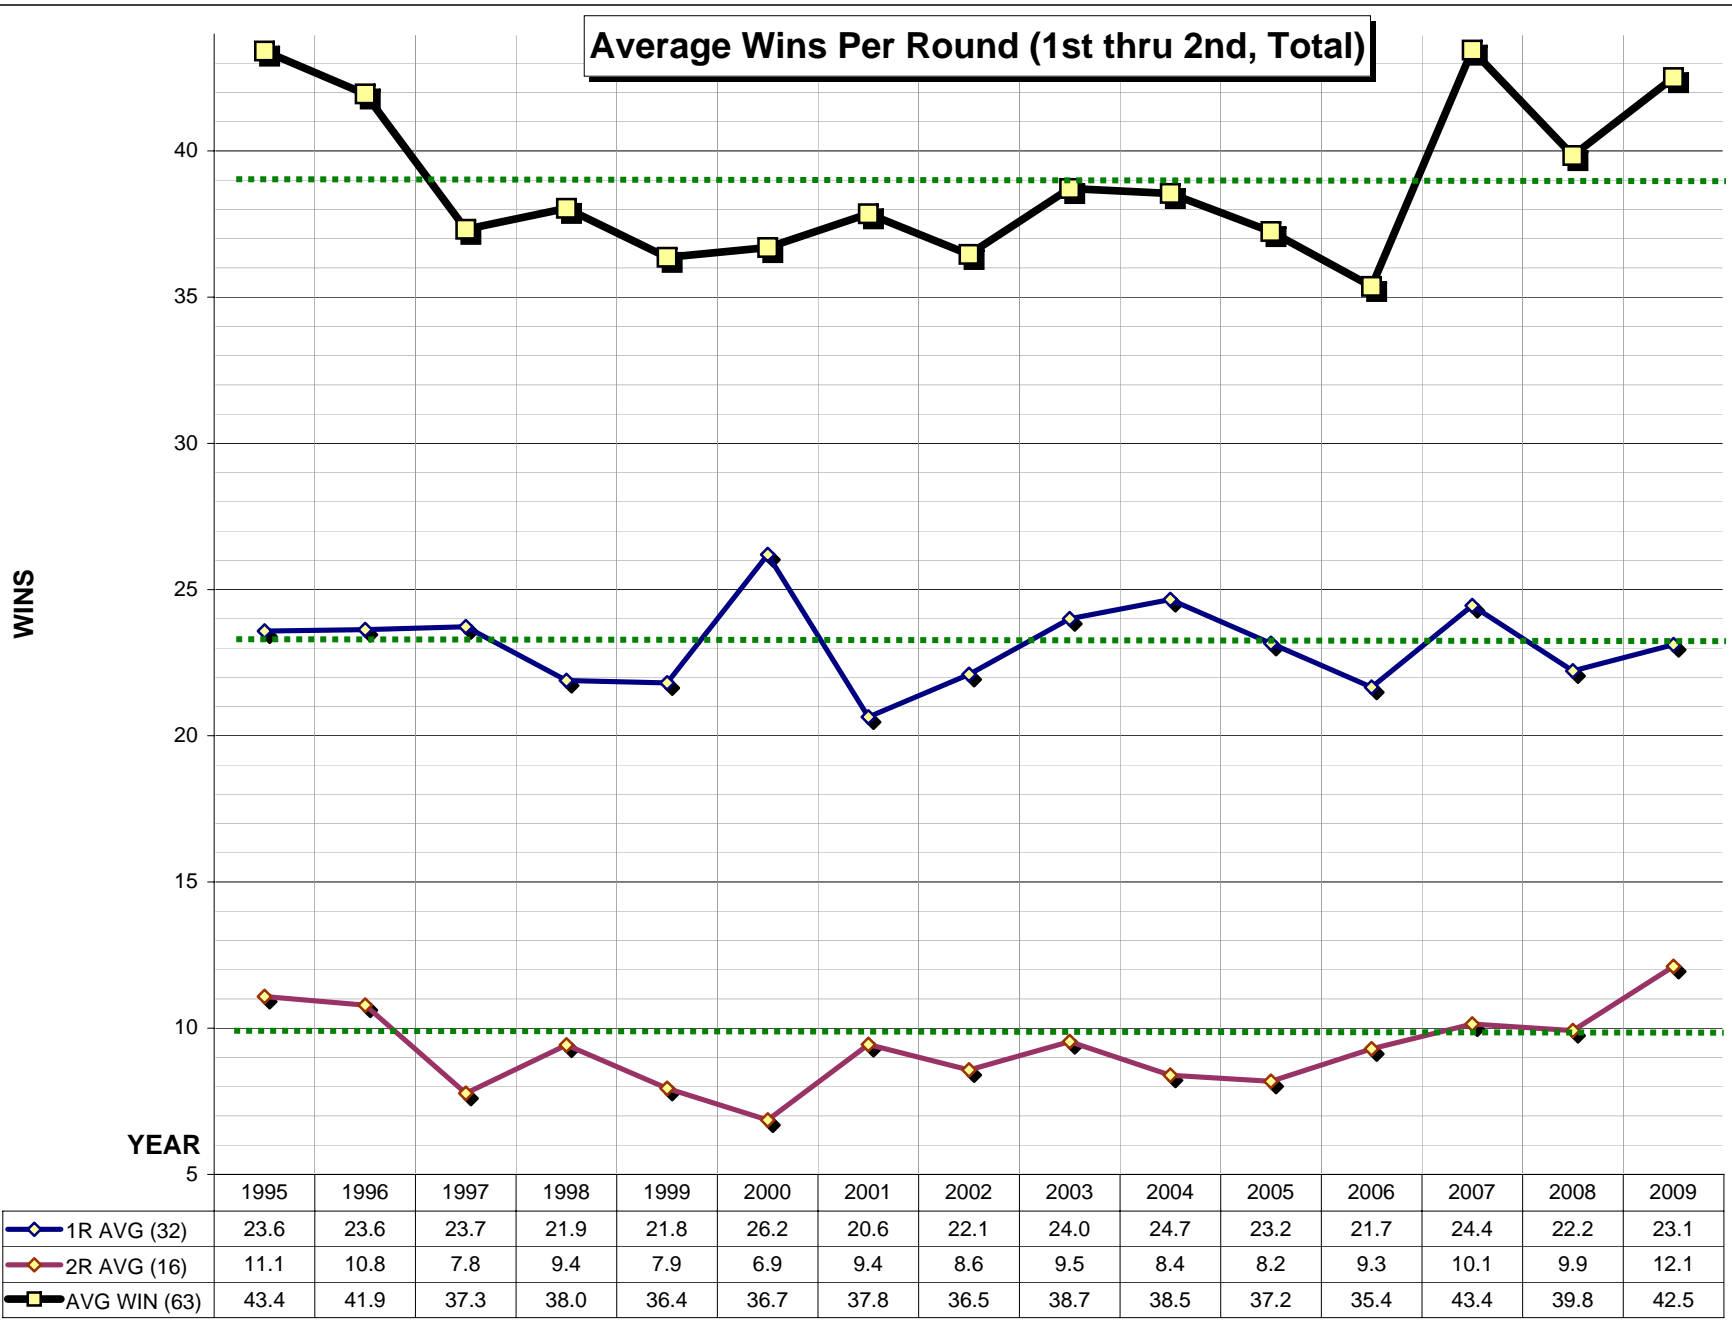

HWCN NCAA POOL - CHARTS, GRAPHS, AND TRENDS

Average Wins Per Round (1st thru 2nd, Total)

HWCI NCAA POOL - CHARTS, GRAPHS, AND TRENDS

HWCI NCAA POOL - CHARTS, GRAPHS, AND TRENDS

HWCI NCAA POOL - CHARTS, GRAPHS, AND TRENDS

HWCN NCAA POOL - CHARTS, GRAPHS, AND TRENDS

HWCI NCAA POOL - CHARTS, GRAPHS, AND TRENDS

HWCI NCAA POOL - CHARTS, GRAPHS, AND TRENDS

Total Number of New and Returning Entries Per Year