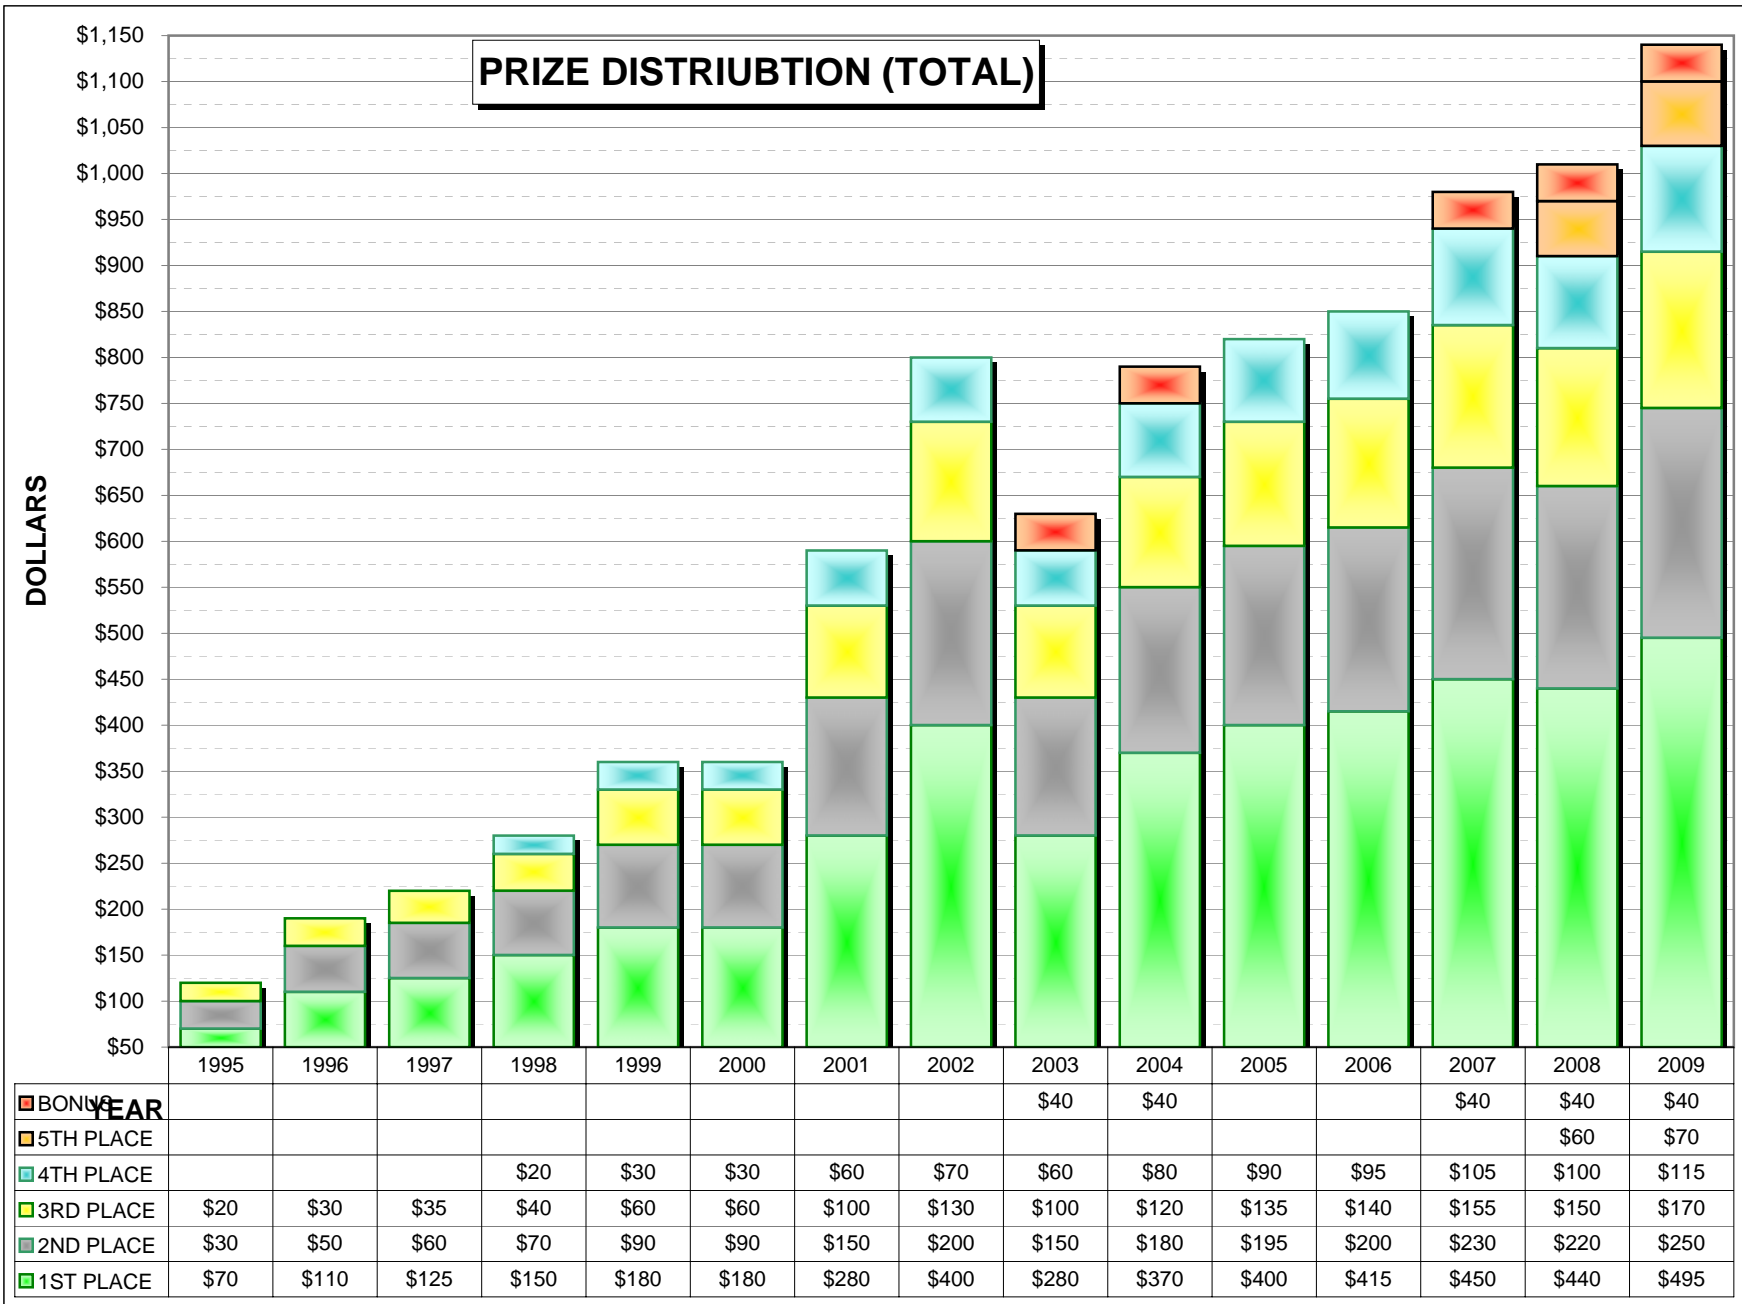

HWCN NCAA POOL - CHARTS, GRAPHS, AND TRENDS

Average Wins Per Round (1st thru 2nd, Total)

HWCI NCAA POOL - CHARTS, GRAPHS, AND TRENDS

HWCI NCAA POOL - CHARTS, GRAPHS, AND TRENDS

HWCI NCAA POOL - CHARTS, GRAPHS, AND TRENDS

HWCN NCAA POOL - CHARTS, GRAPHS, AND TRENDS

HWCI NCAA POOL - CHARTS, GRAPHS, AND TRENDS

HWCI NCAA POOL - CHARTS, GRAPHS, AND TRENDS

Total Number of New and Returning Entries Per Year