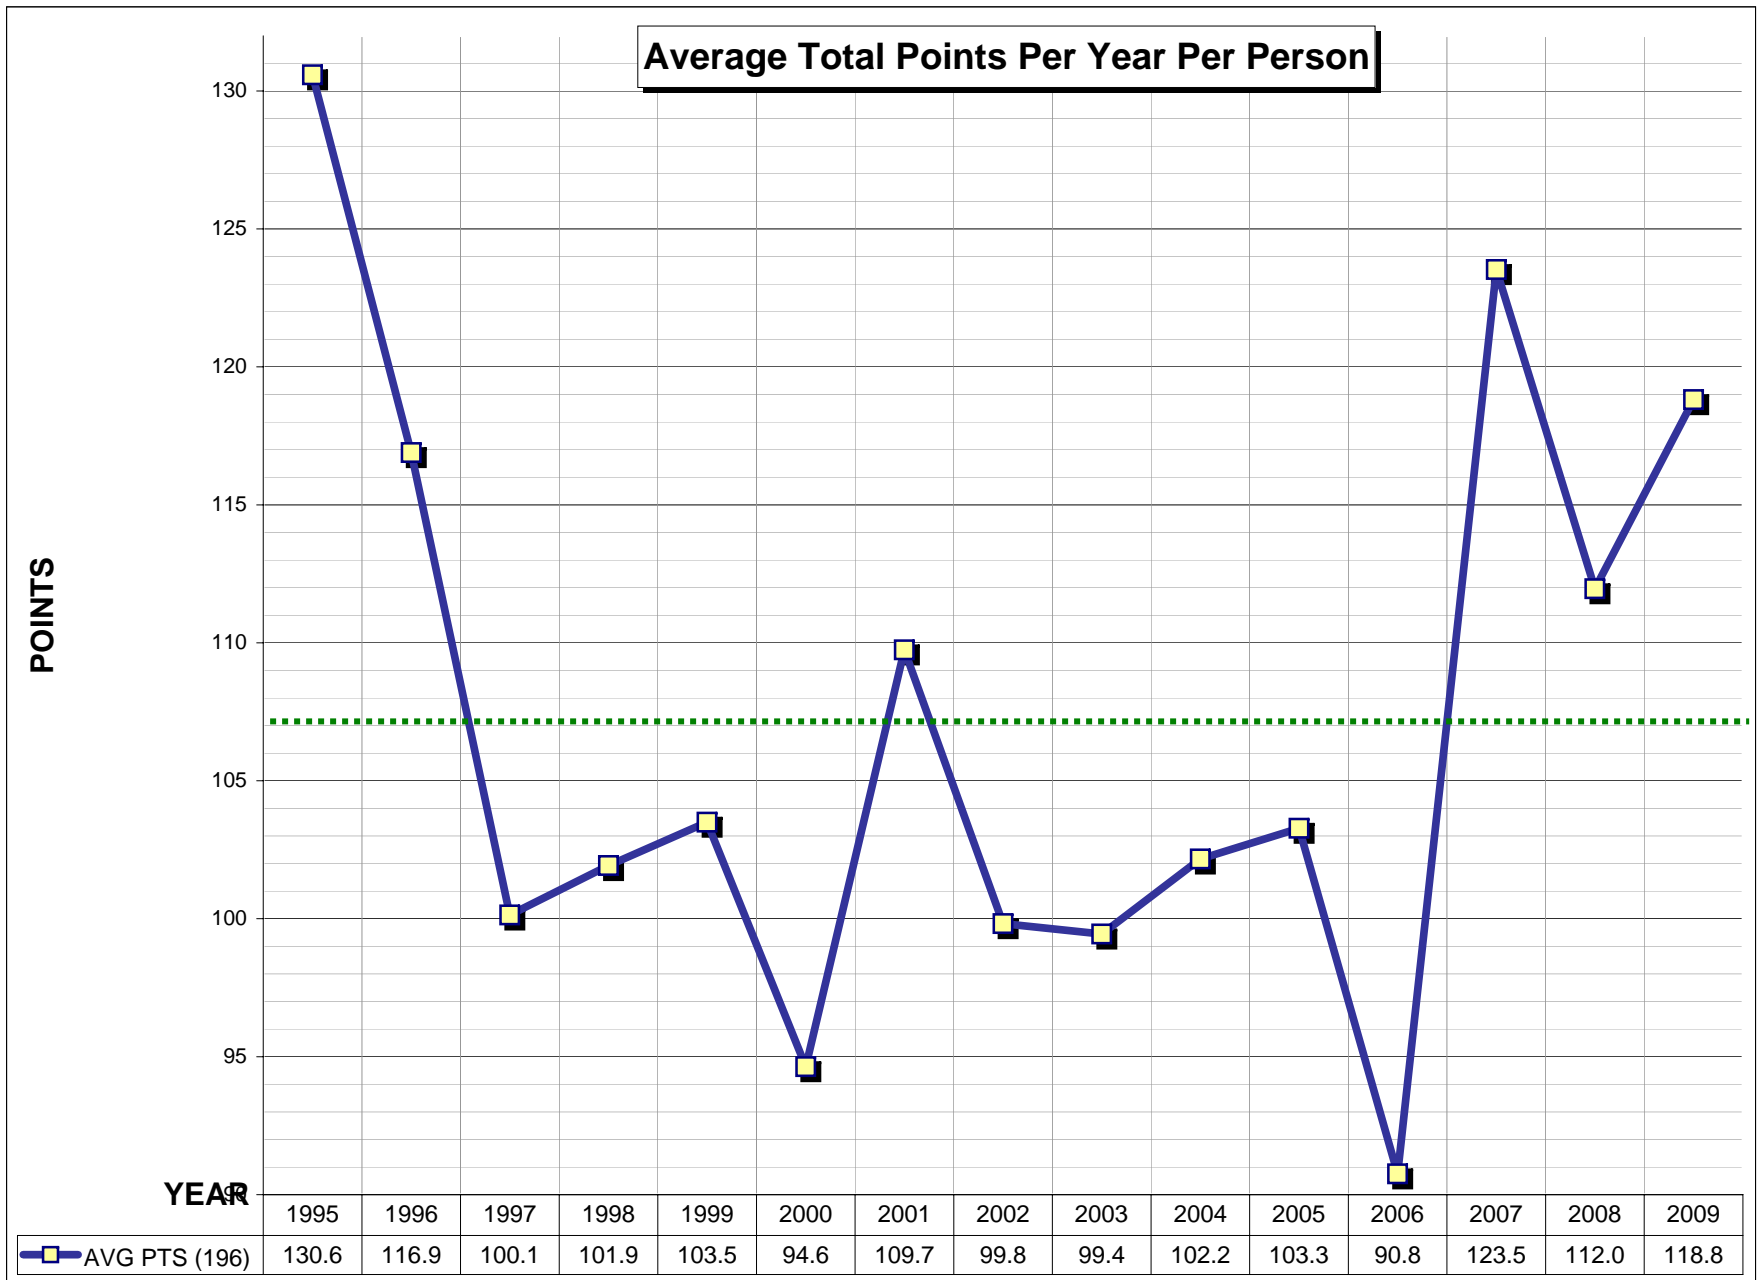

HWCN NCAA POOL - CHARTS, GRAPHS, AND TRENDS

Average Wins Per Round (1st thru 2nd, Total)

HWCI NCAA POOL - CHARTS, GRAPHS, AND TRENDS

HWCI NCAA POOL - CHARTS, GRAPHS, AND TRENDS

HWCI NCAA POOL - CHARTS, GRAPHS, AND TRENDS

HWCN NCAA POOL - CHARTS, GRAPHS, AND TRENDS

HWCI NCAA POOL - CHARTS, GRAPHS, AND TRENDS

HWCI NCAA POOL - CHARTS, GRAPHS, AND TRENDS

Total Number of New and Returning Entries Per Year