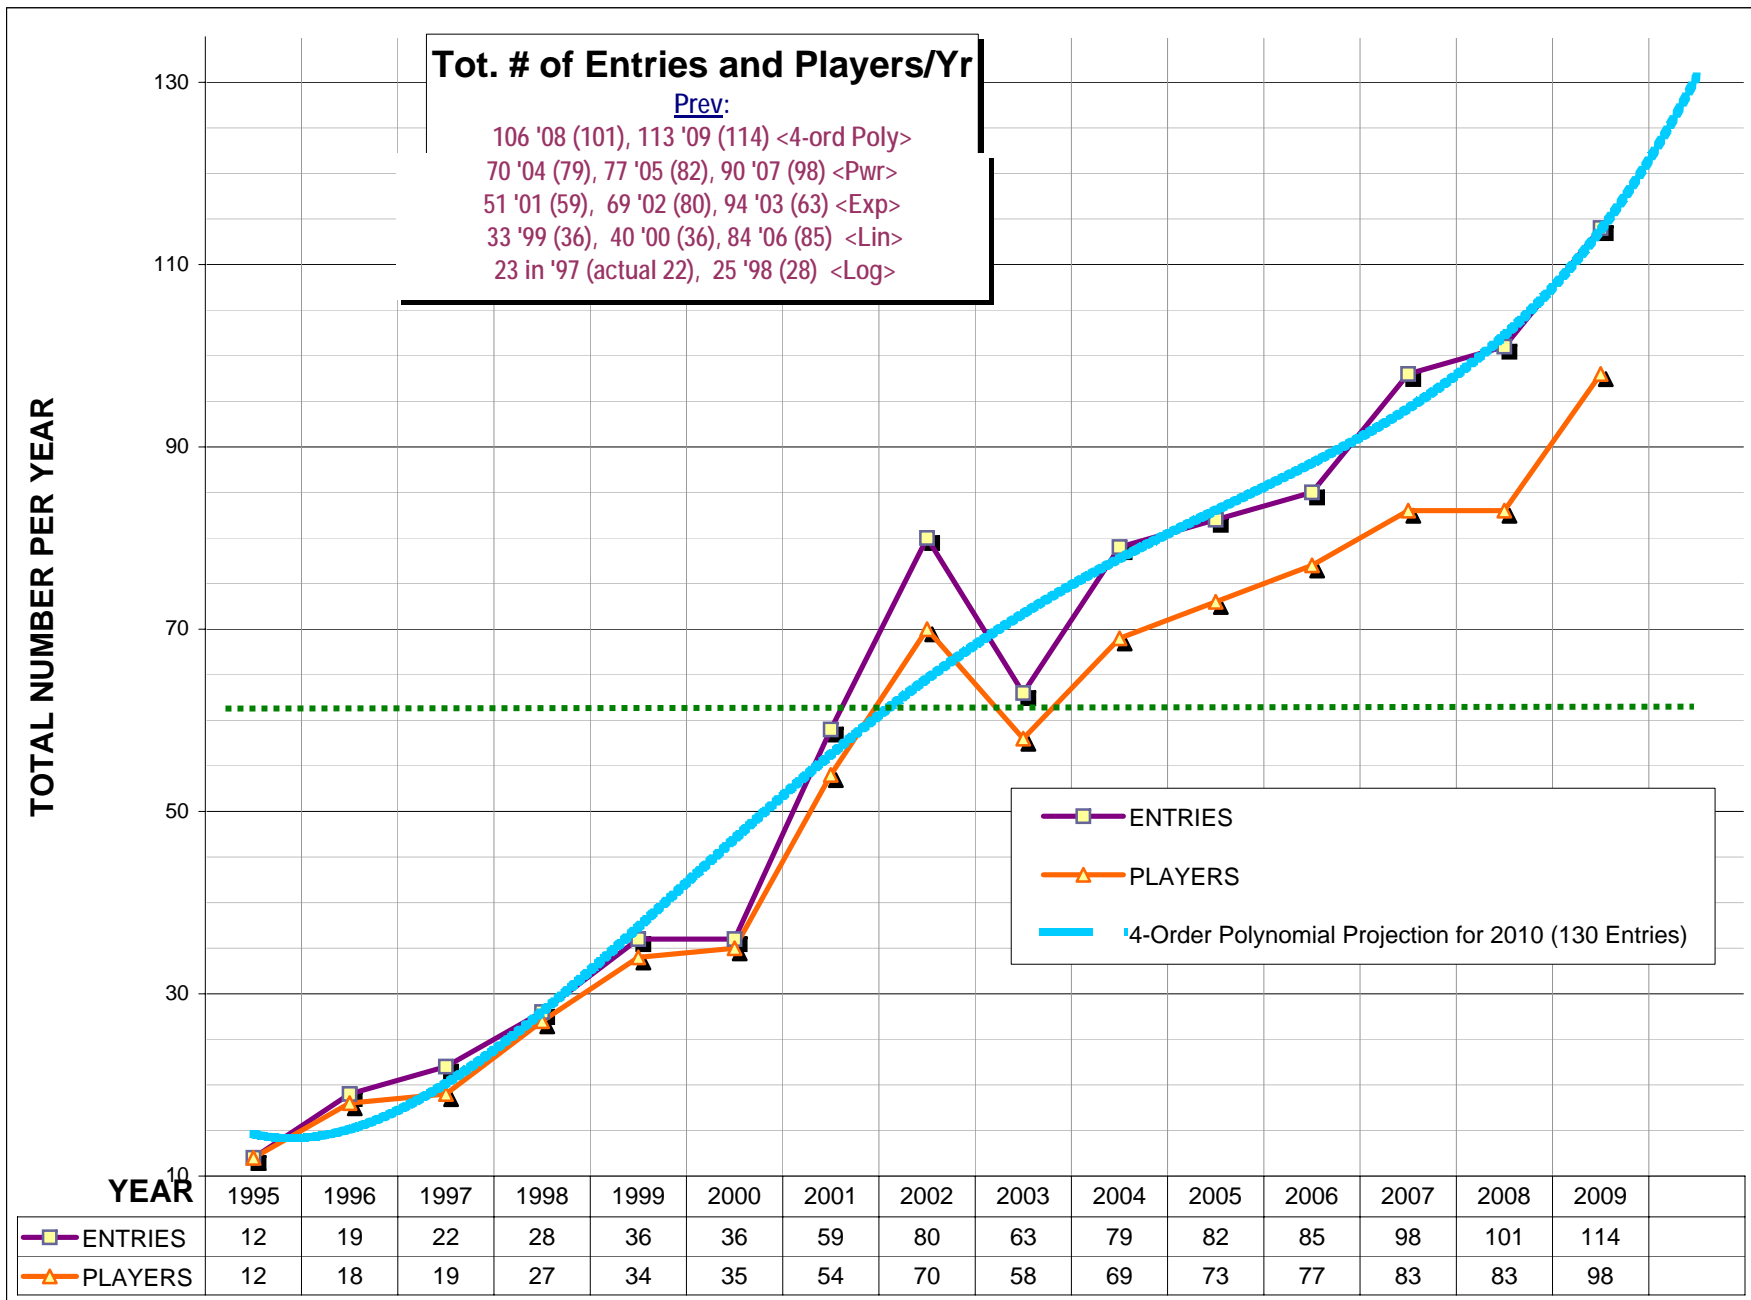

HWCN NCAA POOL - CHARTS, GRAPHS, AND TRENDS

Average Wins Per Round (1st thru 2nd, Total)

HWCI NCAA POOL - CHARTS, GRAPHS, AND TRENDS

HWCI NCAA POOL - CHARTS, GRAPHS, AND TRENDS

HWCI NCAA POOL - CHARTS, GRAPHS, AND TRENDS

HWCN NCAA POOL - CHARTS, GRAPHS, AND TRENDS

HWCI NCAA POOL - CHARTS, GRAPHS, AND TRENDS

HWCI NCAA POOL - CHARTS, GRAPHS, AND TRENDS

Total Number of New and Returning Entries Per Year