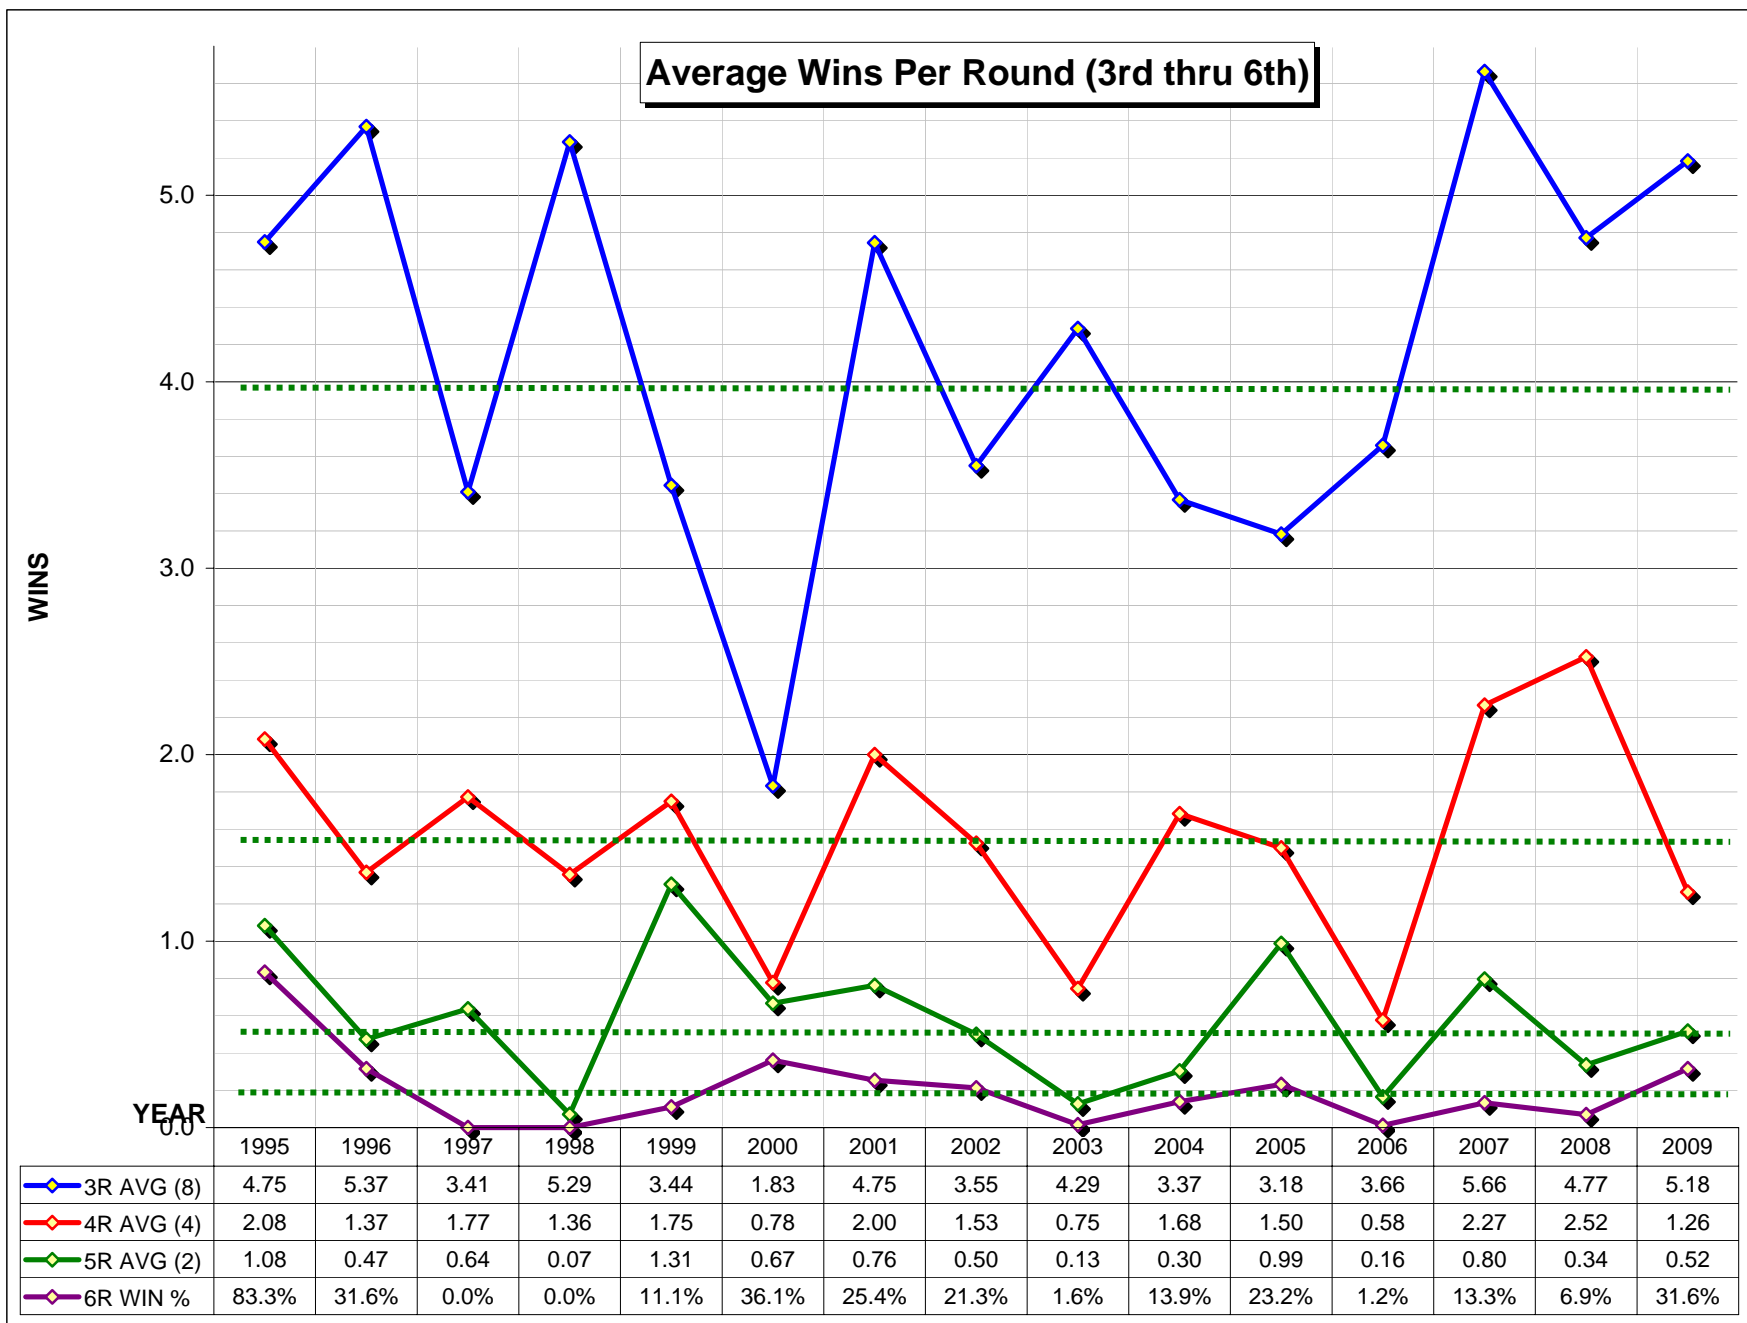

HWCN NCAA POOL - CHARTS, GRAPHS, AND TRENDS

Average Wins Per Round (1st thru 2nd, Total)

HWCI NCAA POOL - CHARTS, GRAPHS, AND TRENDS

HWCI NCAA POOL - CHARTS, GRAPHS, AND TRENDS

HWCI NCAA POOL - CHARTS, GRAPHS, AND TRENDS

HWCN NCAA POOL - CHARTS, GRAPHS, AND TRENDS

HWCI NCAA POOL - CHARTS, GRAPHS, AND TRENDS

HWCI NCAA POOL - CHARTS, GRAPHS, AND TRENDS

Total Number of New and Returning Entries Per Year