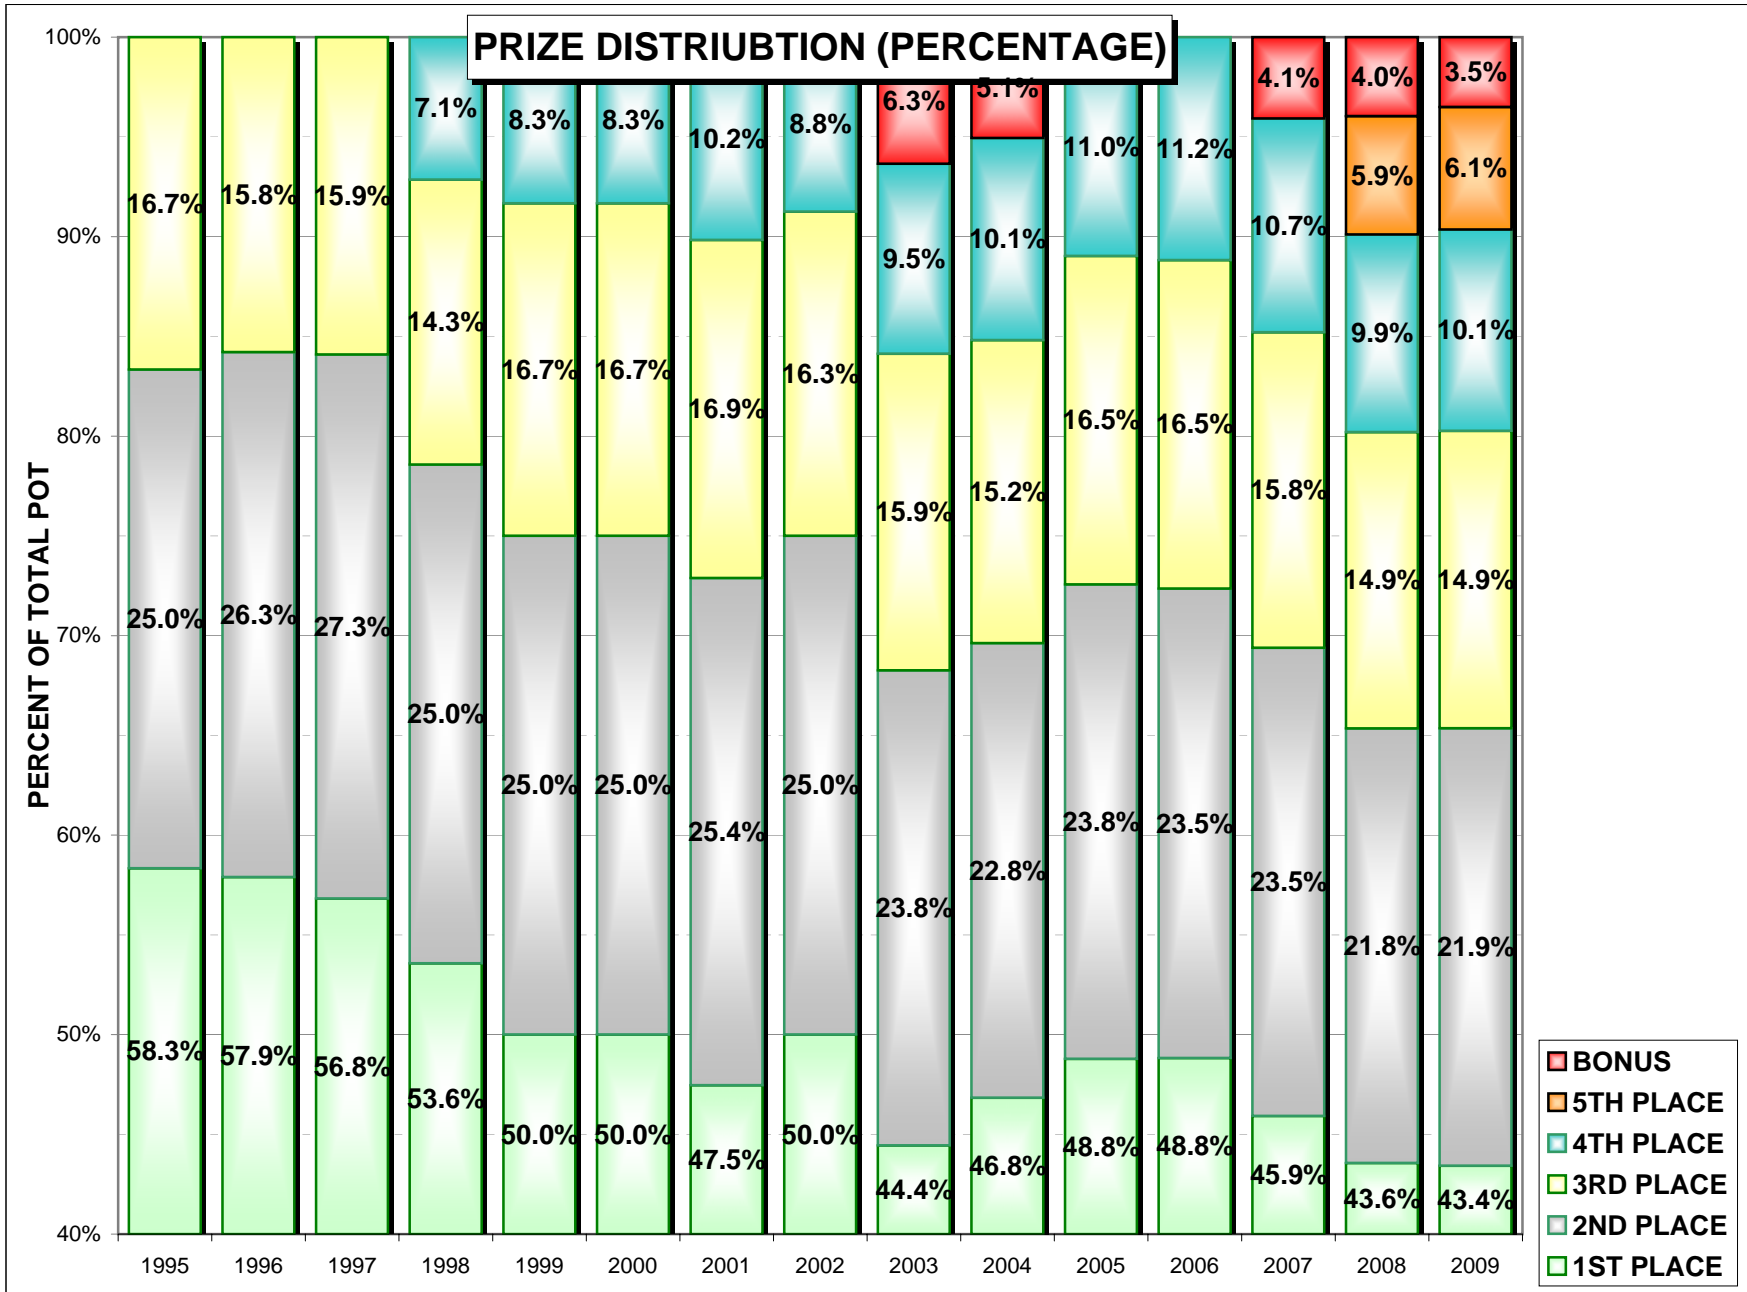

HWCN NCAA POOL - CHARTS, GRAPHS, AND TRENDS

Average Wins Per Round (1st thru 2nd, Total)

HWCI NCAA POOL - CHARTS, GRAPHS, AND TRENDS

HWCI NCAA POOL - CHARTS, GRAPHS, AND TRENDS

HWCI NCAA POOL - CHARTS, GRAPHS, AND TRENDS

HWCN NCAA POOL - CHARTS, GRAPHS, AND TRENDS

HWCI NCAA POOL - CHARTS, GRAPHS, AND TRENDS

HWCI NCAA POOL - CHARTS, GRAPHS, AND TRENDS

Total Number of New and Returning Entries Per Year